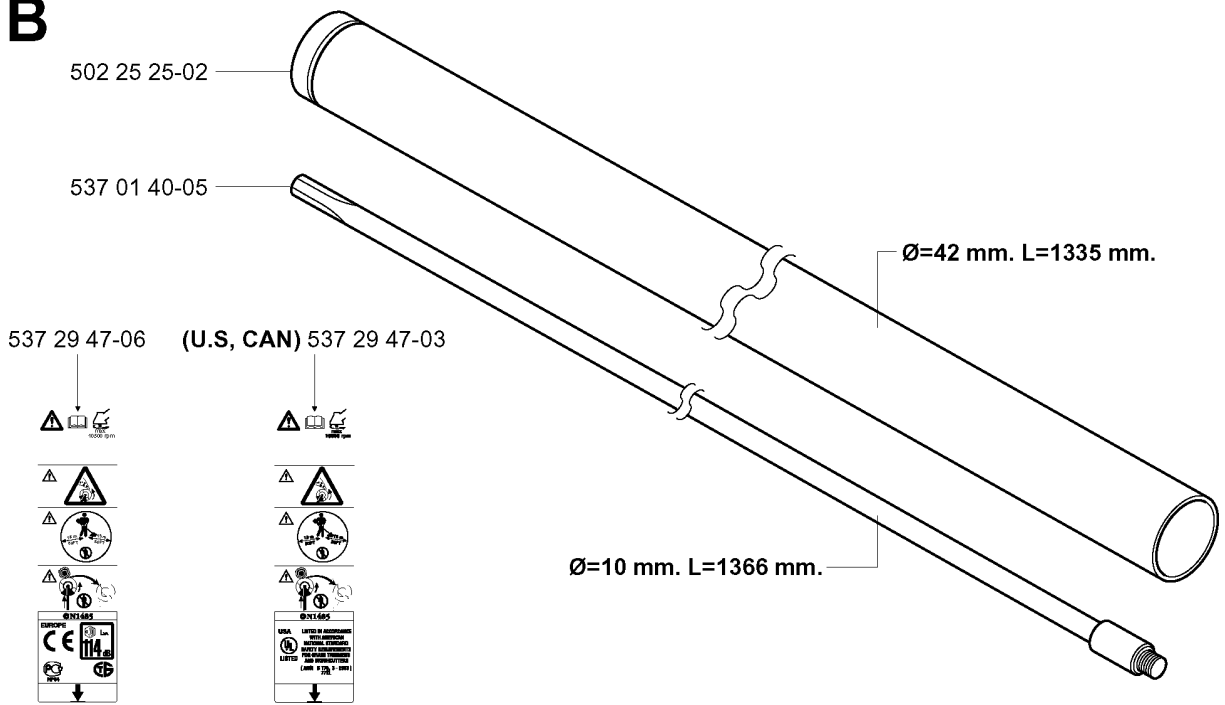

SPARE PARTS LIST

BRUSHCUTTERS/CLEARING SAWS

265 RX from 20144900001-Current

A *compl 502 10 70-07

BEVEL GEAR

265 RX from 20144900001-Current

Part No	Description	Remark	QTY KIT
502 01 40-01	KIT		1
502 03 14-03	SUPPORT FLANGE		1
502 04 55-01	NUT		1
502 10 70-07	GEAR HOUSING ASSY		1
502 10 71-02	GEAR HOUSING		1
502 10 72-03	GEAR CASE COVER		1
502 10 77-01	STOP SLEEVE		1
502 11 59-03	PLUG		1
502 12 24-01	SPACER RING		1
502 22 03-02	GEAR WHEEL		1
502 22 69-01	SPACER RING		1
502 22 70-01	SEALING COLLAR		1
502 22 80-01	GEAR CASE COVER		1
502 25 41-02	DRIVER		1
502 28 62-01	WASHER		1
503 20 03-16	SCREW IHSCFM		4
725 53 29-55	SCREW IHSCM		3
725 53 35-55	SCREW IHSCM		2
735 31 17-00	CIRCLIP		1
738 21 04-00	BALL BEARING		1
738 22 02-19	BALL BEARING		1
738 22 02-25	BALL BEARING		2
740 42 24-00	O-RING		1
740 44 08-00	O-RING		1
740 48 25-03	O-RING		1
740 51 13-01	SEALING RING		1

B

SHAFT

265 RX from 20144900001-Current

Part No	Description	Remark	QTY KIT
502 25 25-02	TUBE ASSY		1
537 01 40-05	DRIVE SHAFT ASSY		1
537 29 47-03	LABEL	U.S, CAN	1
537 29 47-06	LABEL		1

HANDLE & CONTROLS

265 RX from 20144900001-Current

Part No	Description	Remark	QTY KIT
502 03 81-01	SHAFT FLEXIBLE		1
502 06 28-01	RECOIL SPRING		1
502 07 10-04	RETAINER		1
502 10 68-03	TUBULAR SHAFT		1
502 14 44-01	SPRING		1
502 14 45-04	HANDLE ASSY		1
502 14 47-01	THROTTLE LOCKOUT		1
502 14 50-01	THROTTLE TRIGGER		1
502 14 51-02	HANDLE		1
502 17 09-04	HANDLEBAR RIGHT		1
502 17 50-05	HANDLEBAR LEFT	LOW	1
502 17 52-03	HANDLEBAR	HIGH	1
502 26 45-03	SPRING GUIDE		1
537 10 43-01	SPRING GUIDE		1
720 12 12-20	PARALLEL PIN		1
725 53 33-55	SCREW IHSCM		3
729 42 81-01	SCREW SLCSRT		1
729 52 89-71	SCREW CRPANT		2
731 23 14-05	HEXAGON NUT		3
735 58 52-00	WASHER		1