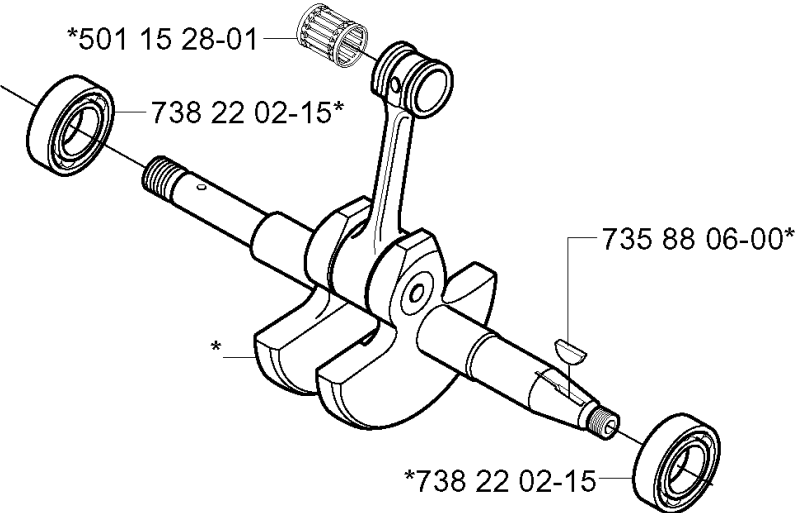

N *compl 502 00 20-01

CRANKCASE

265 RX from 20144900001-Current

Part No	Description	Remark	QTY KIT
502 00 05-02	CRANKCASE		1
502 00 20-01	CRANKCASE		1
502 26 01-01	BEARING CAGE		1
502 26 98-01	SEALING RING HOLDER		1
503 26 02-04	SEALING RING		1
503 26 02-04	SEALING RING		1
720 13 07-10	PARALLEL PIN		2
725 52 89-55	SCREW IHSCM		3
725 53 31-55	SCREW IHSCM		5
740 42 22-00	O-RING		1

P *compl 503 88 50-72

CRANKSHAFT

265 RX from 20144900001-Current

Part No	Description	Remark	QTY KIT
501 15 28-01	NEEDLE BEARING		1
503 88 50-72	CRANKSHAFT		1
735 88 06-00	WOODRUFF KEY		1
738 22 02-15	BALL BEARING		1
738 22 02-15	BALL BEARING		1