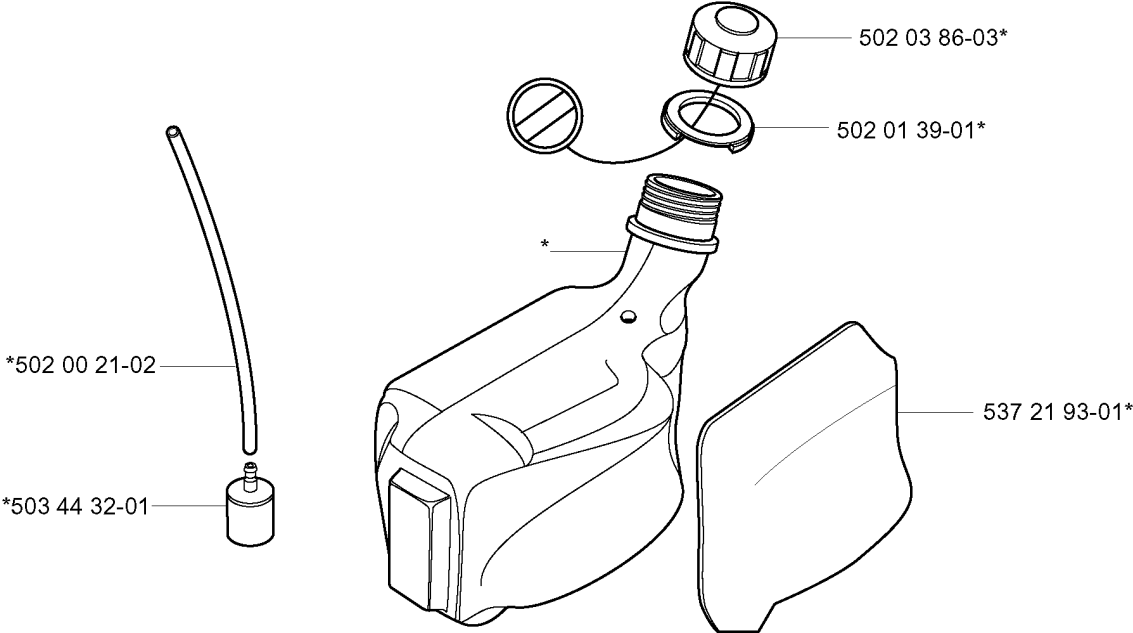

J *compl 502 00 16-05