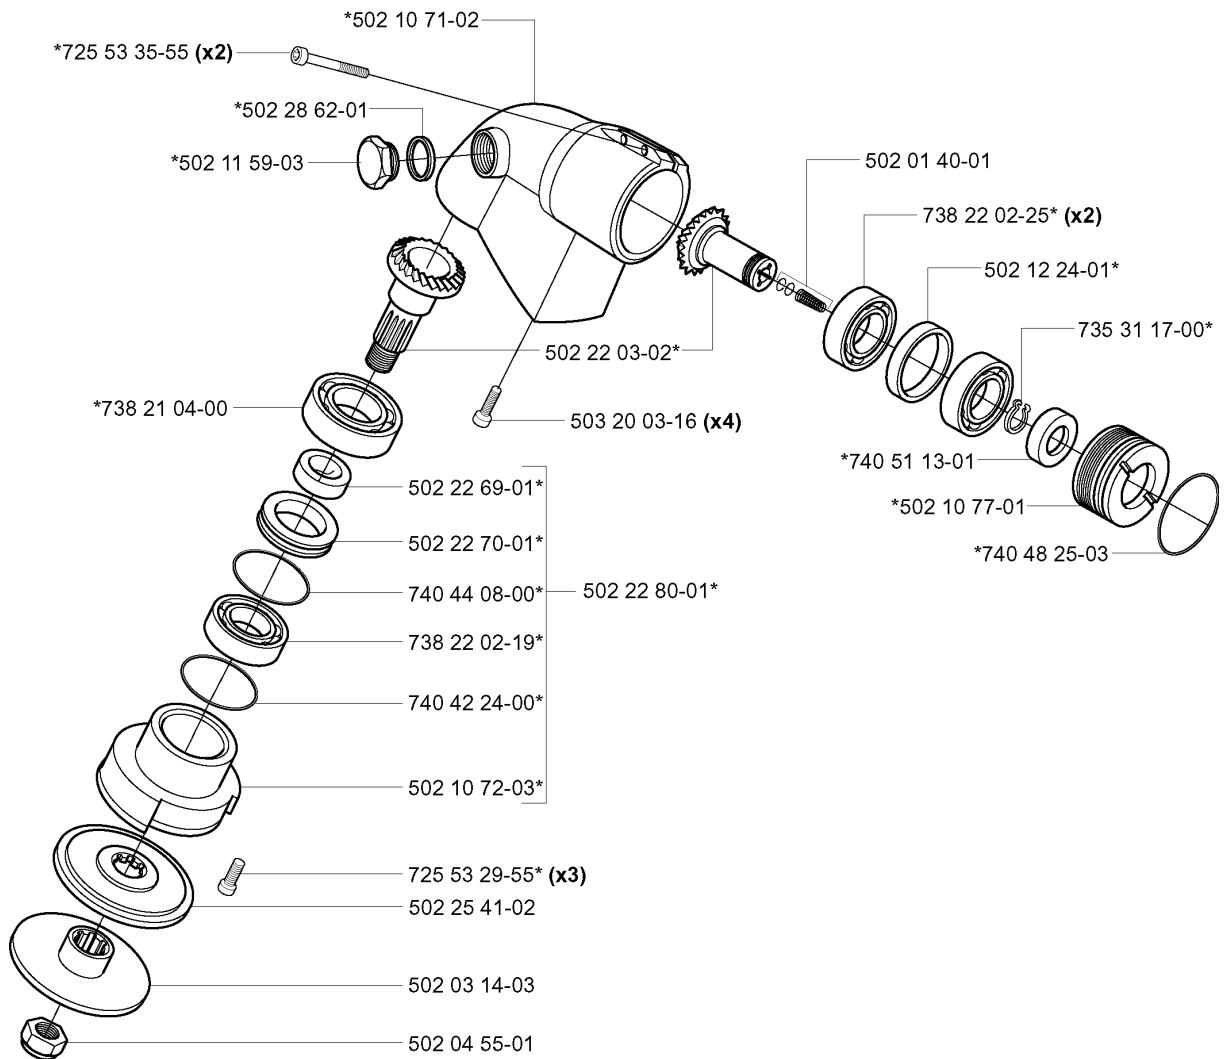

SPARE PARTS LIST

BRUSHCUTTERS/CLEARING SAWS

265 RX from 20144900001-Current

A *compl 502 10 70-07

BEVEL GEAR

265 RX from 20144900001-Current

Part No	Description	Remark	QTY KIT
502 01 40-01	KIT		1
502 03 14-03	SUPPORT FLANGE		1
502 04 55-01	NUT		1
502 10 70-07	GEAR HOUSING ASSY		1
502 10 71-02	GEAR HOUSING		1
502 10 72-03	GEAR CASE COVER		1
502 10 77-01	STOP SLEEVE		1
502 11 59-03	PLUG		1
502 12 24-01	SPACER RING		1
502 22 03-02	GEAR WHEEL		1
502 22 69-01	SPACER RING		1
502 22 70-01	SEALING COLLAR		1
502 22 80-01	GEAR CASE COVER		1
502 25 41-02	DRIVER		1
502 28 62-01	WASHER		1
503 20 03-16	SCREW IHSCFM		4
725 53 29-55	SCREW IHSCM		3
725 53 35-55	SCREW IHSCM		2
735 31 17-00	CIRCLIP		1
738 21 04-00	BALL BEARING		1
738 22 02-19	BALL BEARING		1
738 22 02-25	BALL BEARING		2
740 42 24-00	O-RING		1
740 44 08-00	O-RING		1
740 48 25-03	O-RING		1
740 51 13-01	SEALING RING		1

B

SHAFT

265 RX from 20144900001-Current

Part No	Description	Remark	QTY KIT
502 25 25-02	TUBE ASSY		1
537 01 40-05	DRIVE SHAFT ASSY		1
537 29 47-03	LABEL	U.S, CAN	1
537 29 47-06	LABEL		1

HANDLE & CONTROLS

265 RX from 20144900001-Current

Part No	Description	Remark	QTY KIT
502 03 81-01	SHAFT FLEXIBLE		1
502 06 28-01	RECOIL SPRING		1
502 07 10-04	RETAINER		1
502 10 68-03	TUBULAR SHAFT		1
502 14 44-01	SPRING		1
502 14 45-04	HANDLE ASSY		1
502 14 47-01	THROTTLE LOCKOUT		1
502 14 50-01	THROTTLE TRIGGER		1
502 14 51-02	HANDLE		1
502 17 09-04	HANDLEBAR RIGHT		1
502 17 50-05	HANDLEBAR LEFT	LOW	1
502 17 52-03	HANDLEBAR	HIGH	1
502 26 45-03	SPRING GUIDE		1
537 10 43-01	SPRING GUIDE		1
720 12 12-20	PARALLEL PIN		1
725 53 33-55	SCREW IHSCM		3
729 42 81-01	SCREW SLCSRT		1
729 52 89-71	SCREW CRPANT		2
731 23 14-05	HEXAGON NUT		3
735 58 52-00	WASHER		1