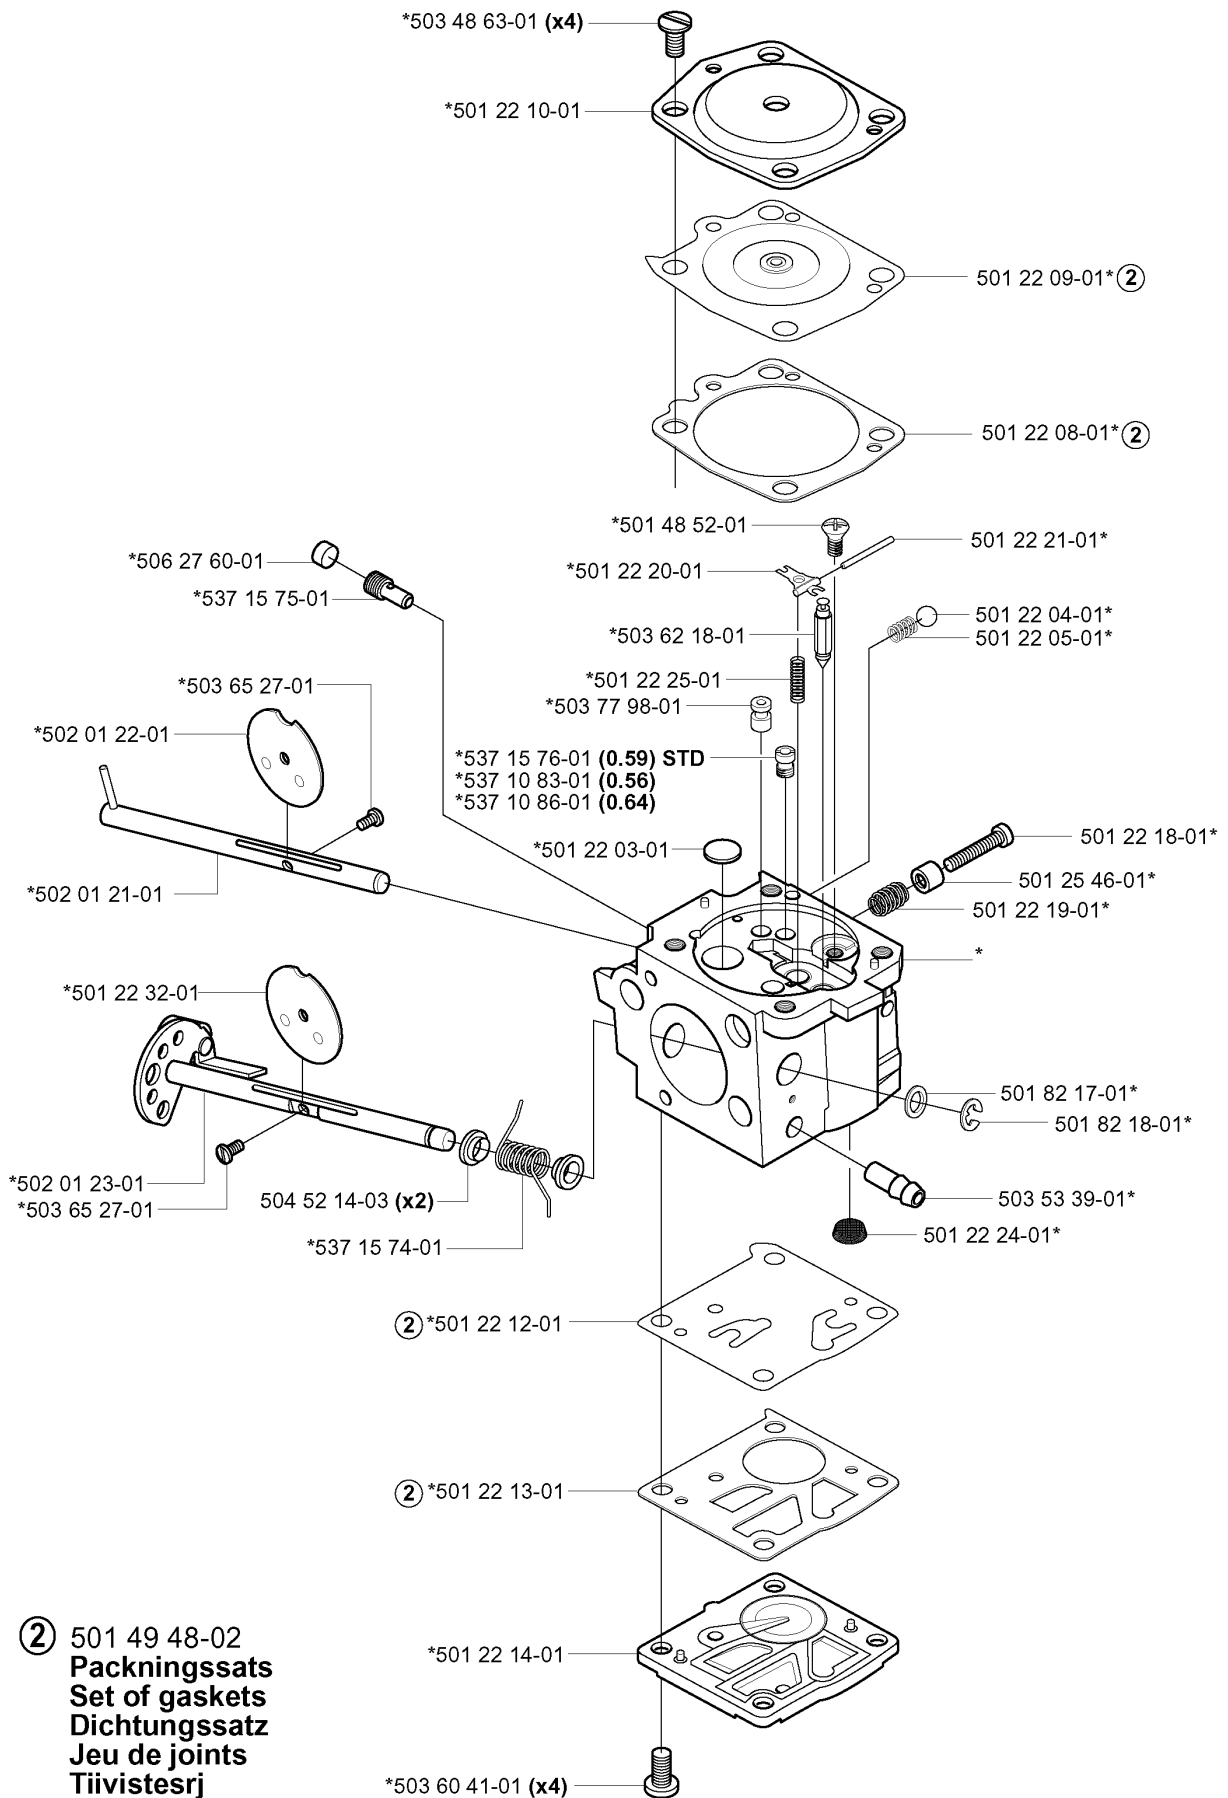

Q *compl 503 28 04-17 (EPA)

Tillotson HS 304 A

(2) 501 49 48-02
Packningssats
Set of gaskets
Dichtungssatz
Jeu de joints
Tiivistesrj