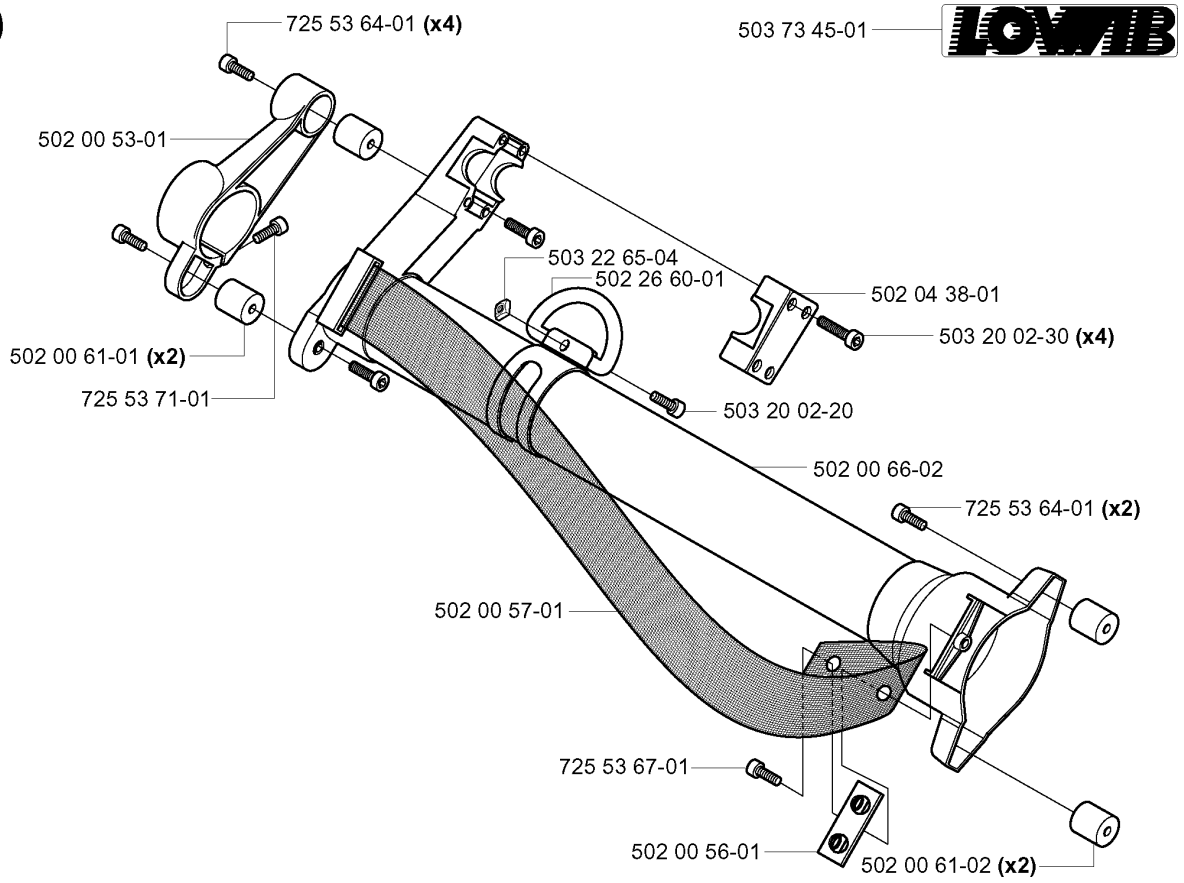

B

SHAFT

265 RX from 20144900001-Current

Part No	Description	Remark	QTY KIT
502 25 25-02	TUBE ASSY		1
537 01 40-05	DRIVE SHAFT ASSY		1
537 29 47-03	LABEL	U.S, CAN	1
537 29 47-06	LABEL		1

HANDLE & CONTROLS

265 RX from 20144900001-Current

Part No	Description	Remark	QTY KIT
502 03 81-01	SHAFT FLEXIBLE		1
502 06 28-01	RECOIL SPRING		1
502 07 10-04	RETAINER		1
502 10 68-03	TUBULAR SHAFT		1
502 14 44-01	SPRING		1
502 14 45-04	HANDLE ASSY		1
502 14 47-01	THROTTLE LOCKOUT		1
502 14 50-01	THROTTLE TRIGGER		1
502 14 51-02	HANDLE		1
502 17 09-04	HANDLEBAR RIGHT		1
502 17 50-05	HANDLEBAR LEFT	LOW	1
502 17 52-03	HANDLEBAR	HIGH	1
502 26 45-03	SPRING GUIDE		1
537 10 43-01	SPRING GUIDE		1
720 12 12-20	PARALLEL PIN		1
725 53 33-55	SCREW IHSCM		3
729 42 81-01	SCREW SLCSRT		1
729 52 89-71	SCREW CRPANT		2
731 23 14-05	HEXAGON NUT		3
735 58 52-00	WASHER		1

D

TOWER

265 RX from 20144900001-Current

Part No	Description	Remark	QTY KIT
502 00 53-01	RETAINER		1
502 00 56-01	BELT TENSIONER		1
502 00 57-01	SADDLE GIRTH		1
502 00 61-01	ANTIVIBRATION ELEMENT		2
502 00 61-02	DAMPER		2
502 00 66-02	SUSPENSION		1
502 04 38-01	HANDLEBAR BRACKET		1
502 26 60-01	SUSPENSION BAIL		1
503 20 02-20	SCREW IHSCFM		1
503 20 02-30	SCREW IHSCFM		4
503 22 65-04	SQUARE NUT		1
503 73 45-01	LABEL		1
725 53 64-01	SCREW IHSCM		4
725 53 64-01	SCREW IHSCM		2
725 53 67-01	SCREW		1
725 53 71-01	SCREW		1