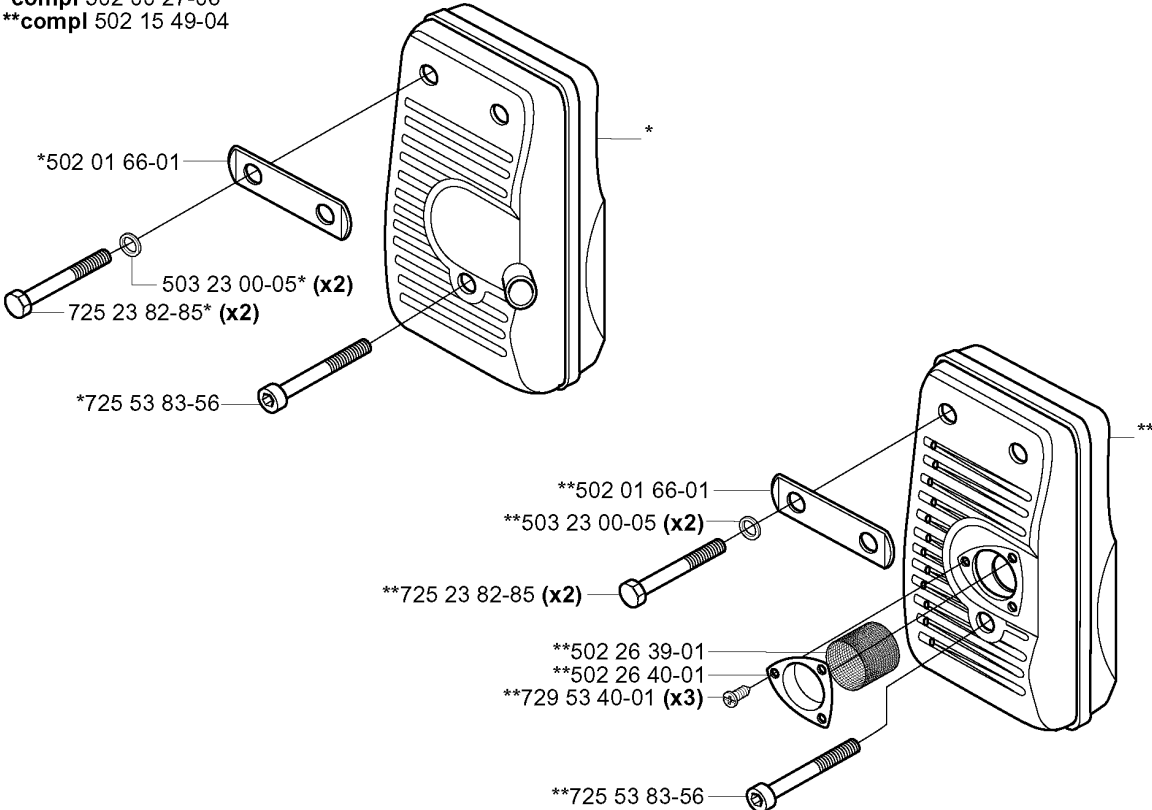

F *compl 502 00 27-06
**compl 502 15 49-04