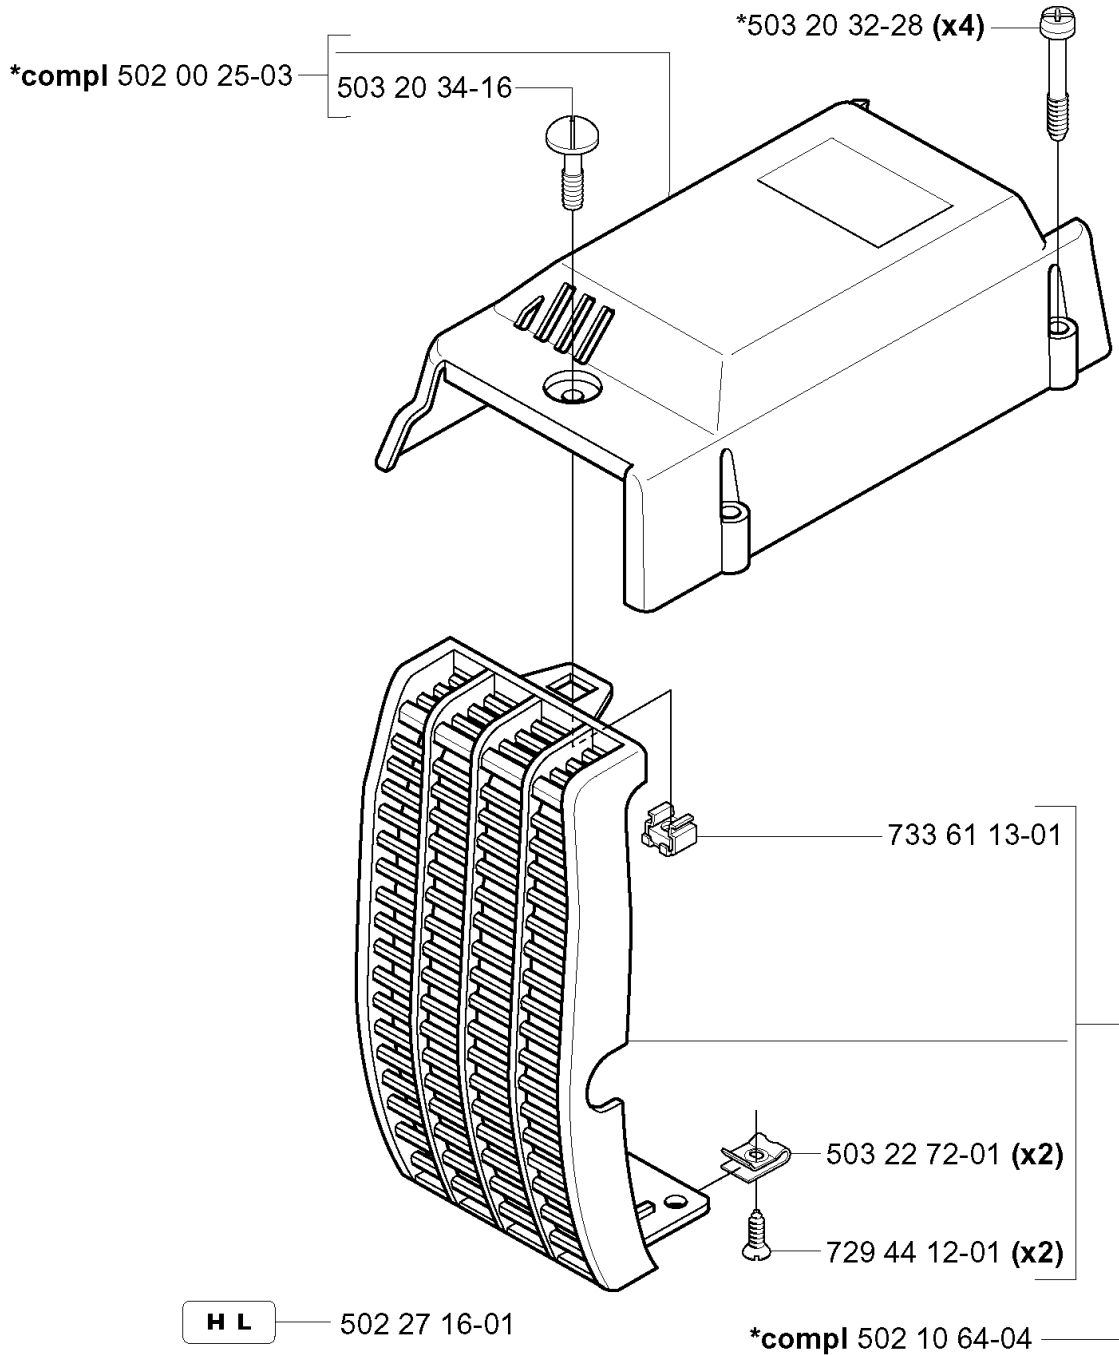

Part No	Description	Remark	QTY KIT
502 03 81-01	SHAFT FLEXIBLE		1
502 06 28-01	RECOIL SPRING		1
502 07 10-04	RETAINER		1
502 10 68-03	TUBULAR SHAFT		1
502 14 44-01	SPRING		1
502 14 45-04	HANDLE ASSY		1
502 14 47-01	THROTTLE LOCKOUT		1
502 14 50-01	THROTTLE TRIGGER		1
502 14 51-02	HANDLE		1
502 17 09-04	HANDLEBAR RIGHT		1
502 17 50-05	HANDLEBAR LEFT	LOW	1
502 17 52-03	HANDLEBAR	HIGH	1
502 26 45-03	SPRING GUIDE		1
537 10 43-01	SPRING GUIDE		1
720 12 12-20	PARALLEL PIN		1
725 53 33-55	SCREW IHSCM		3
729 42 81-01	SCREW SLCSRT		1
729 52 89-71	SCREW CRPANT		2
731 23 14-05	HEXAGON NUT		3
735 58 52-00	WASHER		1

D

TOWER

265 RX from 20144900001-Current

Part No	Description	Remark	QTY KIT
502 00 53-01	RETAINER		1
502 00 56-01	BELT TENSIONER		1
502 00 57-01	SADDLE GIRTH		1
502 00 61-01	ANTIVIBRATION ELEMENT		2
502 00 61-02	DAMPER		2
502 00 66-02	SUSPENSION		1
502 04 38-01	HANDLEBAR BRACKET		1
502 26 60-01	SUSPENSION BAIL		1
503 20 02-20	SCREW IHSCFM		1
503 20 02-30	SCREW IHSCFM		4
503 22 65-04	SQUARE NUT		1
503 73 45-01	LABEL		1
725 53 64-01	SCREW IHSCM		4
725 53 64-01	SCREW IHSCM		2
725 53 67-01	SCREW		1
725 53 71-01	SCREW		1

E

537 35 67-01

COVER

265 RX from 20144900001-Current

Part No	Description	Remark	QTY KIT
502 00 25-03	CYLINDER COVER ASSY		1
502 10 64-04	HEAT PROTECTOR		1
502 27 16-01	DECAL		1
503 20 32-28	SCREW		4
503 20 34-16	SCREW CCRPANMO		1
503 22 72-01	SPEED NUT		2
537 35 67-01	LABEL		1
729 44 12-01	SCREW SLCSRT		2
733 61 13-01	CAGE NUT		1