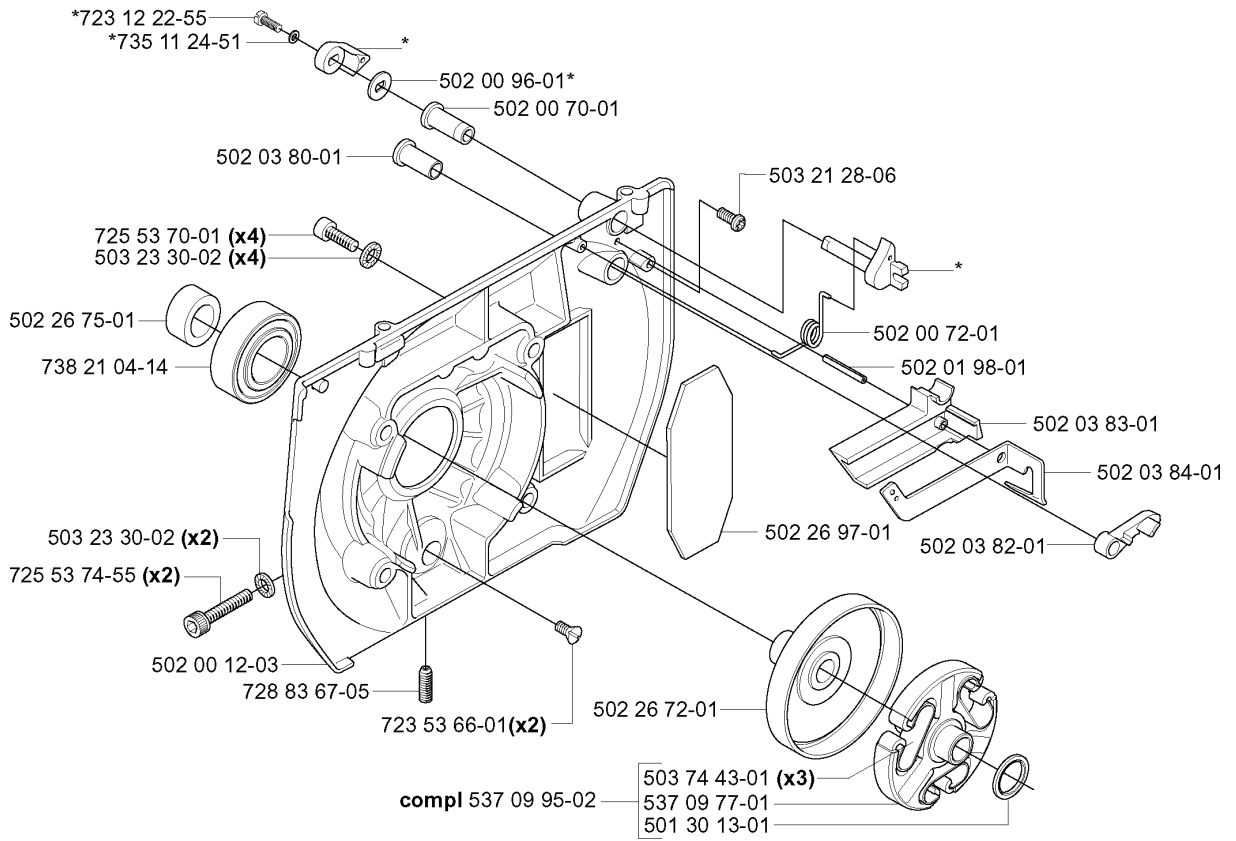

L *compl 502 00 97-02

CHOKE — 502 27 15-01

CLUTCH

265 RX from 20144900001-Current

Part No	Description	Remark	QTY KIT
501 30 13-01	WASHER		1
502 00 12-03	CLUTCH COVER ASSY		1
502 00 70-01	BEARING BUSH		1
502 00 72-01	SPRING		1
502 00 96-01	WASHER		1
502 00 97-02	STARTER THROTTLE LOCK		1
502 01 98-01	SPRING PIN		1
502 03 80-01	BUSHING		1
502 03 82-01	THROTTLE LEVER		1
502 03 83-01	SPRING RETAINER		1
502 03 84-01	SPRING		1
502 26 72-01	CLUTCH DRUM ASSY		1
502 26 75-01	SPACER RING		1
502 26 97-01	SPACER		1
502 27 15-01	DECAL		1
503 21 28-06	SCREW CCRPANT		1
503 23 30-02	WASHER		4
503 23 30-02	WASHER		2
503 74 43-01	CLUTCH SPRING		3
537 09 77-01	CLUTCH SHOE		1
537 09 95-02	CLUTCH ASSY		1
723 12 22-55	SCREW SLCHM		1
723 53 66-01	SCREW SLCSFM		2
725 53 70-01	SCREW IHSCM		4
725 53 74-55	SCREW IHSCM		2
728 83 67-05	SCREW IHSETM		1
735 11 24-51	SPRING WASHER		1
738 21 04-14	BALL BEARING		1