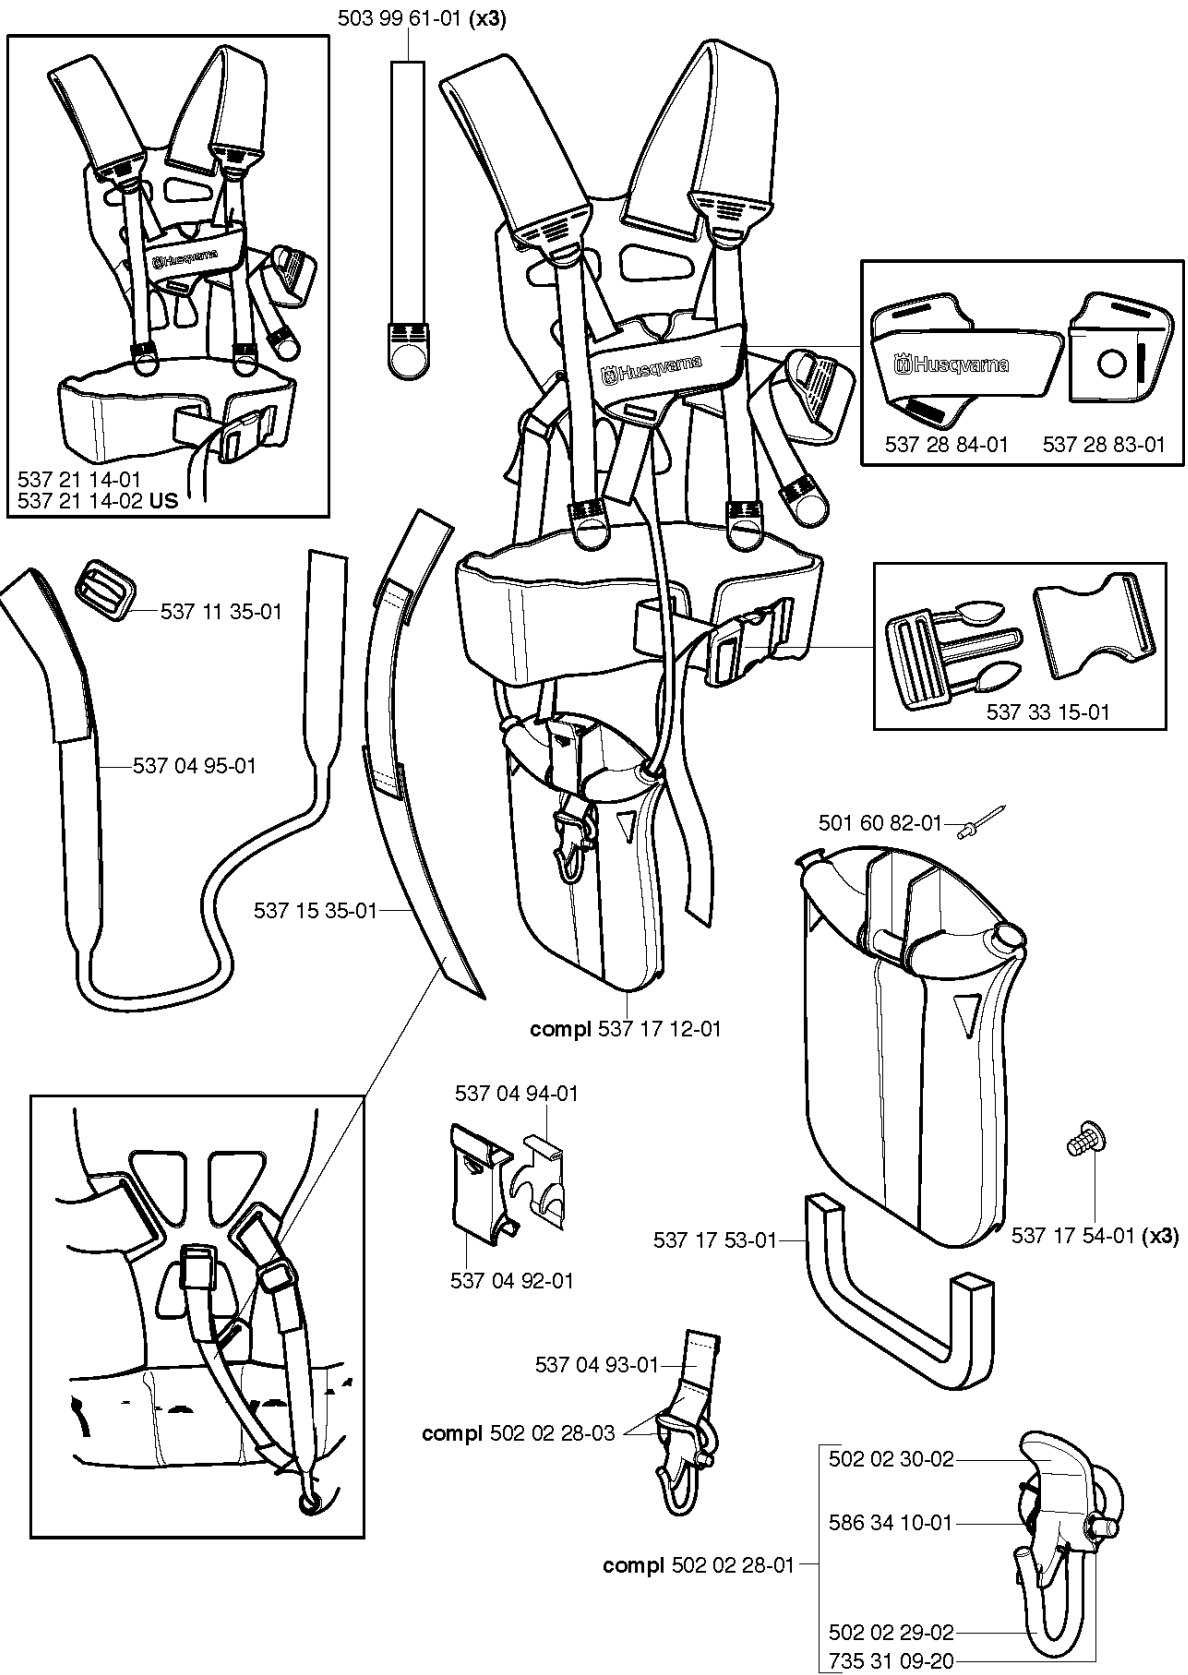

U Trio Balance
compl 531 00 92-08
compl 531 00 92-09 US

HARNESS

265 RX from 20144900001-Current

Part No	Description	Remark	QTY KIT
501 60 82-01	RIVET		1
502 02 28-01	HOOK		1
502 02 28-03	WELT HOOK		1
502 02 29-02	HOOK		1
502 02 30-02	LOCK		1
503 99 61-01	BAND		3
531 00 92-08	HARNESS		1
531 00 92-09	HARNESS	US	1
537 04 92-01	HIP PAD		1
537 04 93-01	HIP PAD		1
537 04 94-01	HIP PAD		1
537 04 95-01	BAND		1
537 11 35-01	RETAINER		1
537 15 35-01	STRAP		1
537 17 12-01	HIP PAD		1
537 17 53-01	HIP PAD		1
537 17 54-01	HIP PAD		3
537 21 14-01	HARNESS		1
537 21 14-02	HARNESS	US	1
537 28 83-01	BUCKLE		1
537 28 84-01	BUCKLE		1
537 33 15-01	BUCKLE		1
586 34 10-01	SPRING		1
735 31 09-20	E-CLIP		1