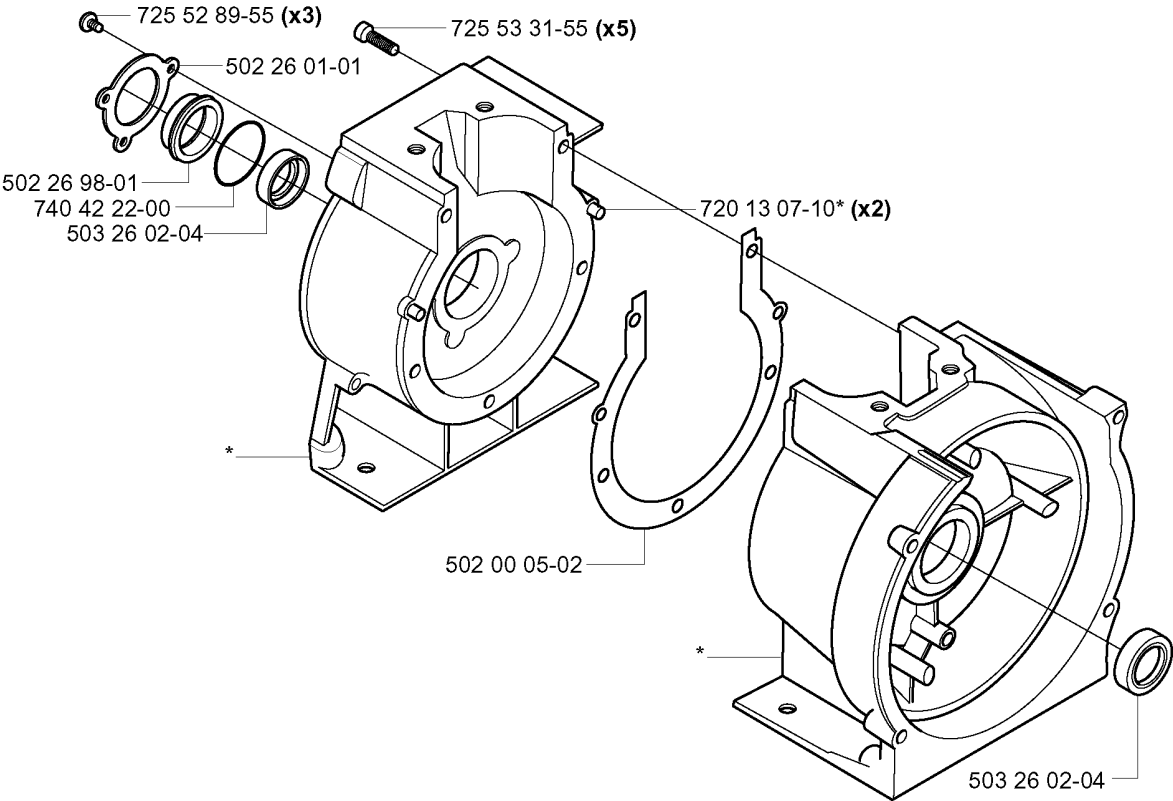

N *compl 502 00 20-01