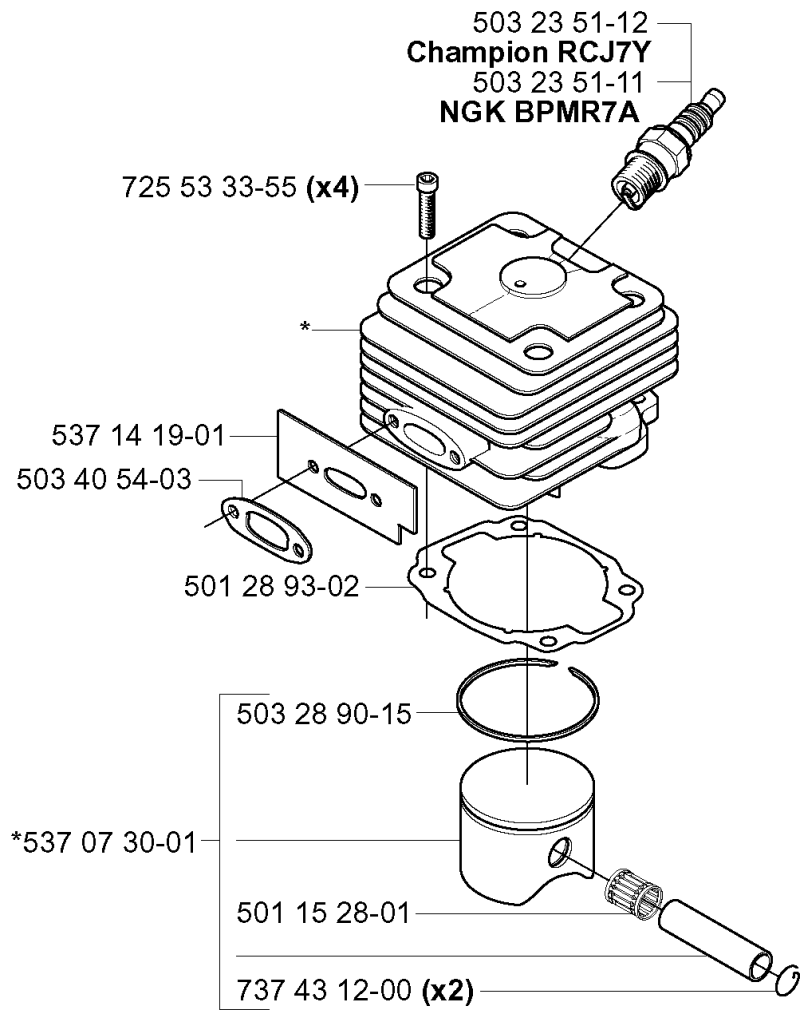

L *compl 502 00 97-02

CHOKE — 502 27 15-01

CLUTCH

265 RX from 20144900001-Current

Part No	Description	Remark	QTY KIT
501 30 13-01	WASHER		1
502 00 12-03	CLUTCH COVER ASSY		1
502 00 70-01	BEARING BUSH		1
502 00 72-01	SPRING		1
502 00 96-01	WASHER		1
502 00 97-02	STARTER THROTTLE LOCK		1
502 01 98-01	SPRING PIN		1
502 03 80-01	BUSHING		1
502 03 82-01	THROTTLE LEVER		1
502 03 83-01	SPRING RETAINER		1
502 03 84-01	SPRING		1
502 26 72-01	CLUTCH DRUM ASSY		1
502 26 75-01	SPACER RING		1
502 26 97-01	SPACER		1
502 27 15-01	DECAL		1
503 21 28-06	SCREW CCRPANT		1
503 23 30-02	WASHER		4
503 23 30-02	WASHER		2
503 74 43-01	CLUTCH SPRING		3
537 09 77-01	CLUTCH SHOE		1
537 09 95-02	CLUTCH ASSY		1
723 12 22-55	SCREW SLCHM		1
723 53 66-01	SCREW SLCSFM		2
725 53 70-01	SCREW IHSCM		4
725 53 74-55	SCREW IHSCM		2
728 83 67-05	SCREW IHSETM		1
735 11 24-51	SPRING WASHER		1
738 21 04-14	BALL BEARING		1

M *compl 502 25 80-02

CYLINDER PISTON

265 RX from 20144900001-Current

Part No	Description	Remark	QTY KIT
501 15 28-01	NEEDLE BEARING		1
501 28 93-02	GASKET		1
502 25 80-02	CYLINDER ASSY		1
503 23 51-11	SPARK PLUG	NGK BPMR7A	1
503 23 51-12	SPARK PLUG	CHAMPION RCJ7Y	1
503 28 90-15	PISTON RING		1
503 40 54-03	GASKET MUFFLER		1
537 07 30-01	PISTON ASSY		1
537 14 19-01	BAFFLE PLATE		1
725 53 33-55	SCREW IHSCM		4
737 43 12-00	SNAP RING		2