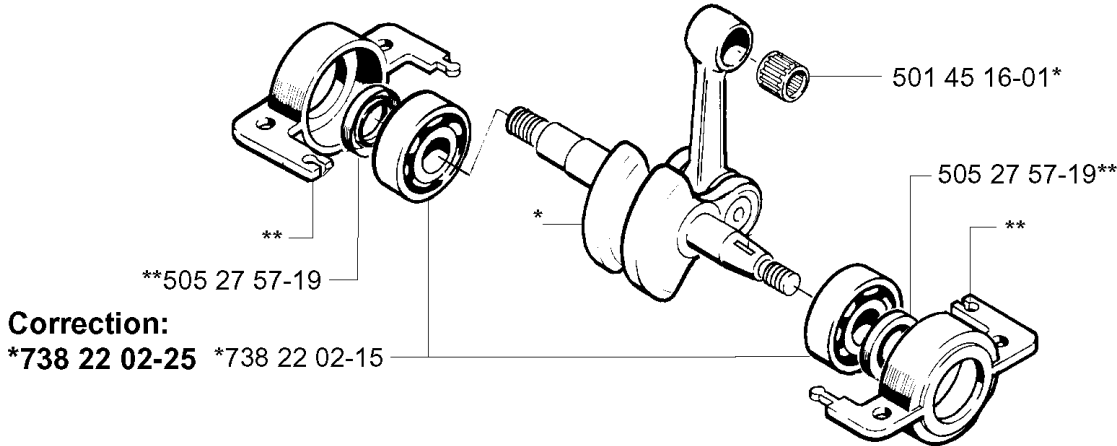

G *compl 503 57 38-06

**compl 502 23 02-01

CRANKSHAFT

240, 20010100001-Current

Part No	Description	Remark	QTY KIT
501 45 16-01	NEEDLE BEARING		1
502 23 02-01	SHAFT SEAT		1
503 57 38-06	CRANKSHAFT ASSY		1
505 27 57-19	SEALING RING		1
505 27 57-19	SEALING RING		1
738 22 02-25	BALL BEARING		1