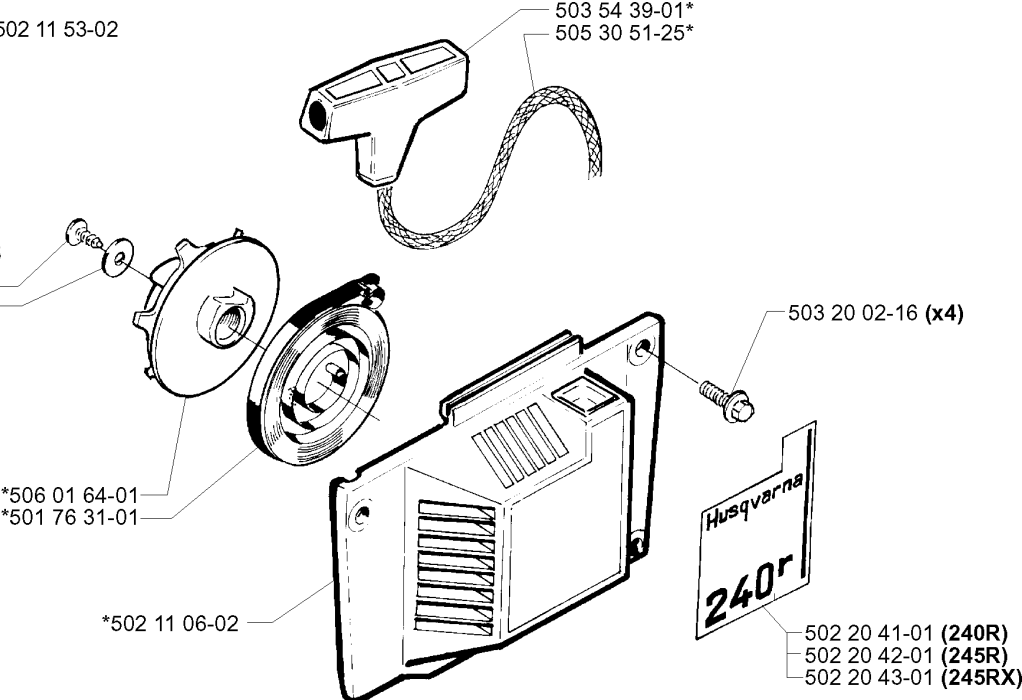

M

*compl 502 11 53-02

Correction:

- *503 21 77-16
- *729 24 12-01
- *503 29 00-05