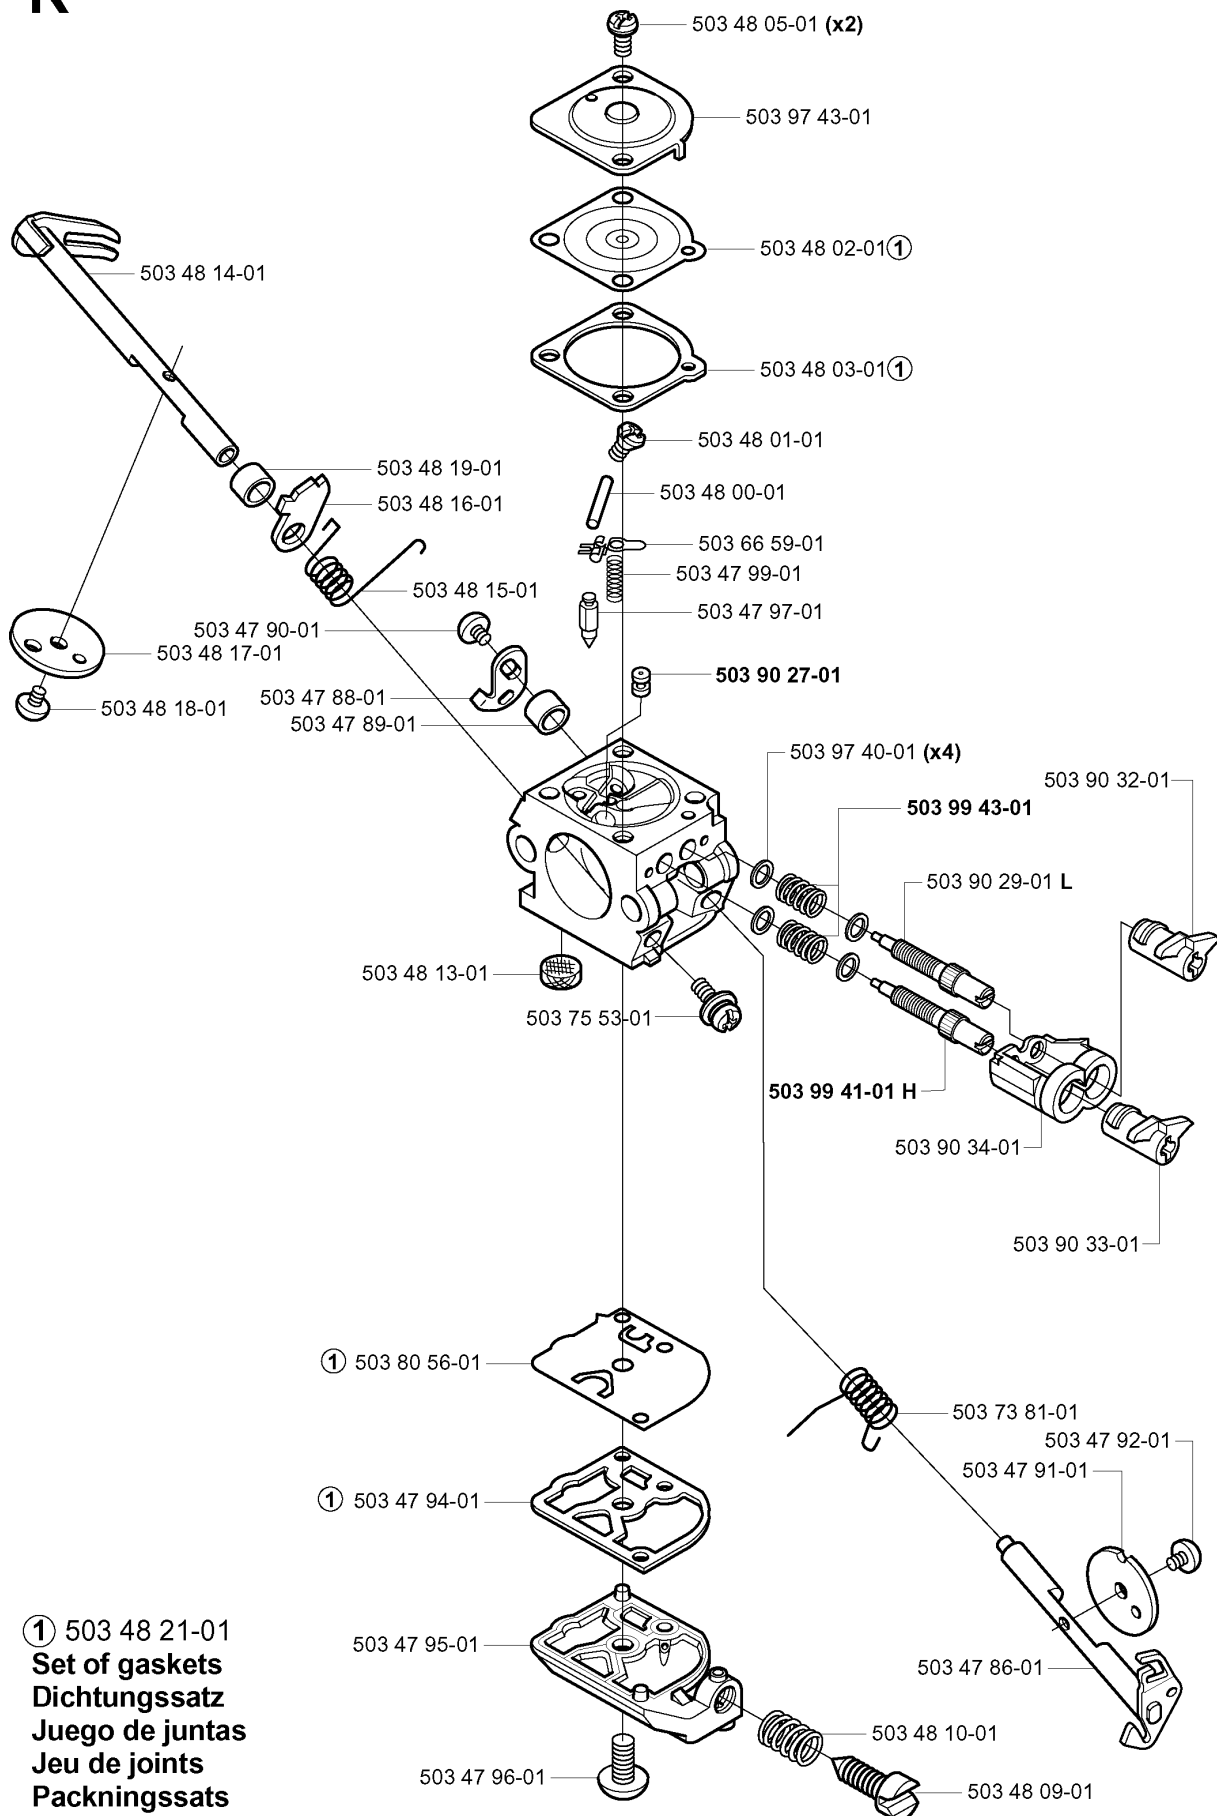

R compl 503 28 31-09

ZAMA C1Q - EL 10 (EPA)

① 503 48 21-01
Set of gaskets
Dichtungssatz
Juego de juntas
Jeu de joints
Packningssats