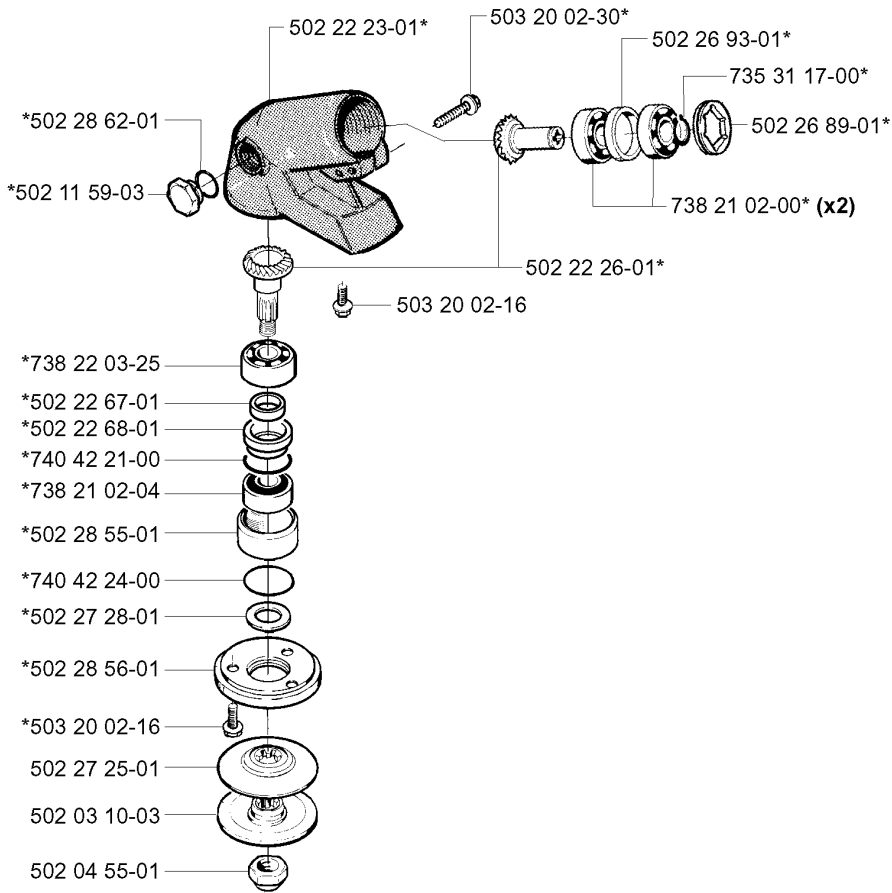

SPARE PARTS LIST

BRUSHCUTTERS/CLEARING SAWS

240, 20010100001-Current

A *compl 502 28 57-02

Correction:
740 51 13-01

- 502 26 89-01
- 740 44 08-00
- 502 26 95-01

- 502 12 02-03 (245 RX)
- 502 12 02-05 (240R,245R)

537 02 76-02

BEVEL GEAR & SHAFT

240, 20010100001-Current

Part No	Description	Remark	QTY KIT
502 03 10-03	SUPPORT FLANGE		1
502 04 55-01	NUT		1
502 11 59-03	PLUG		1
502 12 02-03	TUBE ASSY	245 RX	1
502 12 02-05	TUBE ASSY	240R,245R	1
502 22 23-01	GEAR HOUSING		1
502 22 26-01	GEAR WHEEL		1
502 22 67-01	SPACER RING		1
502 22 68-01	SEALING COLLAR		1
502 26 89-01	CIRCLIP		1
502 26 89-01	CIRCLIP		1
502 26 93-01	SPACER RING		1
502 26 95-01	SEALING RING HOLDER		1
502 27 25-01	DRIVER		1
502 27 28-01	WASHER		1
502 28 55-01	BEARING HOUSING		1
502 28 56-01	CUP		1
502 28 57-02	GEAR		1
502 28 62-01	WASHER		1
503 20 02-16	SCREW IHSCFM		1
503 20 02-16	SCREW IHSCFM		1
503 20 02-30	SCREW IHSCFM		1
537 01 40-01	DRIVE SHAFT ASSY	245 RX	1
537 01 40-02	DRIVE SHAFT ASSY	240R,245R	1
537 02 76-02	LABEL		1
735 31 17-00	CIRCLIP		1
738 21 02-00	BALL BEARING		2
738 21 02-04	BALL BEARING		1
738 22 03-25	BALL BEARING		1
740 42 21-00	O-RING		1
740 42 24-00	O-RING		1
740 44 08-00	O-RING		1
740 51 13-01	SEALING RING		1

TOWER

240, 20010100001-Current

Part No	Description	Remark	QTY KIT
502 19 71-01	SQUARE NUT		1
502 22 15-01	RETAINER		1
502 22 16-01	SUSPENSION		1
502 22 53-01	ANTIVIBRATION ELEMENT		2
503 20 02-35	SCREW IHSCFM		1
503 20 02-45	SCREW IHSCFM		1
503 22 10-12	HEXAGON NUT		2
503 23 00-62	WASHER		1
503 73 45-01	LABEL		1
503 99 75-01	SPACING SLEEVE		1
503 99 76-01	KIT	245 RX	1
537 00 76-01	CLIP		1

F *compl 506 01 06-07 (240R)
*compl 503 44 08-02 (245R, 245RX)

*503 48 90-01
(240R)
*503 44 10-01
(245R, 245RX)

503 28 90-03
(240R)
503 28 90-05
(245R, 245RX)

737 44 10-00

*501 45 16-01

CYLINDER PISTON

240, 20010100001-Current