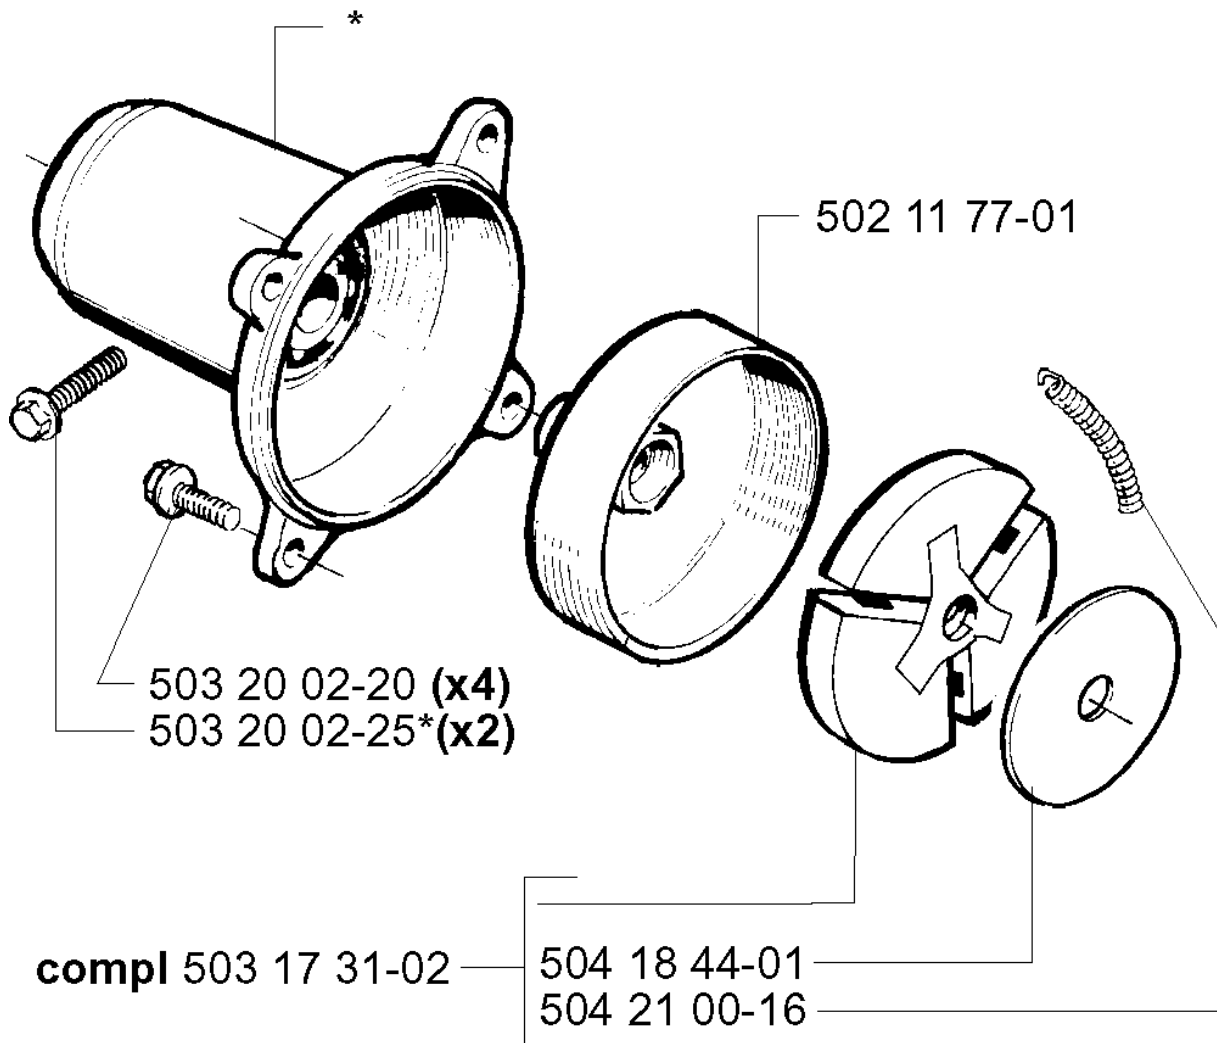

Part No	Description	Remark	QTY KIT
501 45 16-01	NEEDLE BEARING		1
503 28 90-03	PISTON RING	240R	1
503 28 90-05	PISTON RING	245R, 245RX	1
503 44 08-02	CYLINDER ASSY	245R, 245RX	1
503 44 10-01	PISTON ASSY	245R,245RX	1
503 48 90-01	PISTON ASSY	240R	1
506 01 06-07	CYLINDER ASSY	240R	1
737 44 10-00	SNAP RING		1

G *compl 503 57 38-06

**compl 502 23 02-01

CRANKSHAFT

240, 20010100001-Current

Part No	Description	Remark	QTY KIT
501 45 16-01	NEEDLE BEARING		1
502 23 02-01	SHAFT SEAT		1
503 57 38-06	CRANKSHAFT ASSY		1
505 27 57-19	SEALING RING		1
505 27 57-19	SEALING RING		1
738 22 02-25	BALL BEARING		1

H

***compl 502 11 52-01**

CLUTCH

240, 20010100001-Current

Part No	Description	Remark	QTY KIT
502 11 52-01	CLUTCH COVER ASSY		1
502 11 77-01	CLUTCH DRUM ASSY		1
503 17 31-02	CLUTCH		1
503 20 02-20	SCREW IHSCFM		4
503 20 02-25	SCREW IHSCFM		2
504 18 44-01	WASHER		1
504 21 00-16	CLUTCH SPRING		1