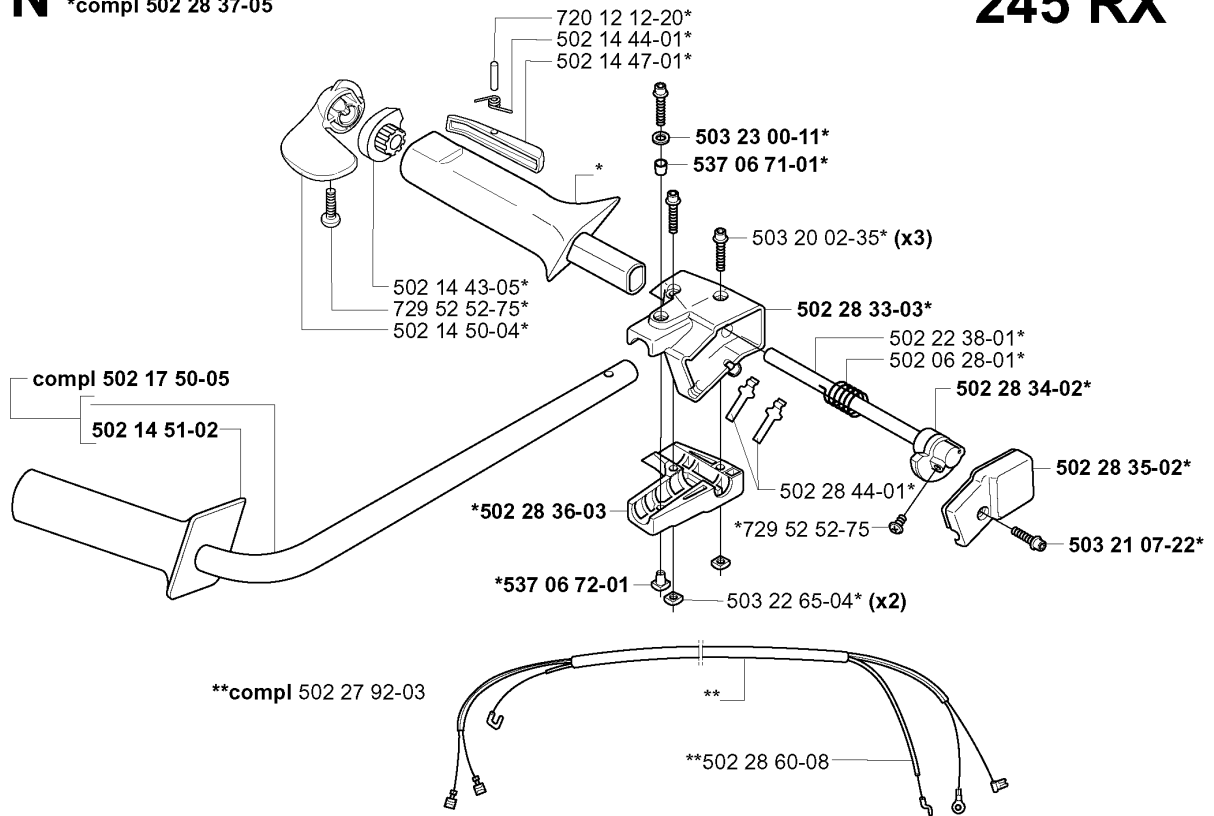

N *compl 502 28 37-05

245 RX

P *compl 502 28 06-11

240R, 245R

HANDLE & CONTROLS

240, 20010100001-Current

Part No	Description	Remark	QTY KIT
502 06 28-01	RECOIL SPRING		1
502 11 79-06	HANDLEBAR		1
502 14 43-05	BUSHING		1
502 14 44-01	SPRING		1
502 14 47-01	THROTTLE LOCKOUT		1
502 14 50-04	THROTTLE TRIGGER		1
502 14 51-02	HANDLE		1
502 17 50-05	HANDLEBAR LEFT		1
502 19 92-01	THROTTLE TRIGGER		1
502 19 94-01	THROTTLE LOCKOUT		1
502 20 38-01	KNOB		1
502 20 85-06	HANDLE HALF		1
502 20 86-06	HANDLE HALF		1
502 21 12-01	STAPLE		1
502 22 38-01	PIPE		1
502 27 63-01	HANDLEBAR BRACKET		1
502 27 64-01	HANDLEBAR BRACKET		1
502 27 92-01	WIRING ASSY		1
502 27 92-03	WIRING ASSY		1
502 27 93-01	GAS WIRE ASSY		1
502 28 06-11	HANDLE		1
502 28 21-01	WASHER		1
502 28 26-01	HOSE		1
502 28 33-03	HANDLE		1
502 28 34-02	STARTER PULLEY		1
502 28 35-02	HUB CAP		1
502 28 36-03	CLAMP		1
502 28 37-05	THROTTLE HANDLE ASSY		1
502 28 44-01	SPRING		1
502 28 60-08	GAS WIRE		1
503 20 02-25	SCREW IHSCFM		1
503 20 02-35	SCREW IHSCFM		3
503 20 02-35	SCREW IHSCFM		1
503 21 07-22	SCREW IHSCFM		1
503 22 65-04	SQUARE NUT		2
503 23 00-11	WASHER		1
503 71 82-01	SWITCH		1
503 79 41-01	RECOIL SPRING		1
537 06 71-01	SLEEVE		1
537 06 72-01	NUT SQUARE		1
720 12 12-20	PARALLEL PIN		1
725 23 82-85	SCREW EHHM		1
729 52 52-75	SCREW CRPANT		1
729 52 52-75	SCREW CRPANT		1