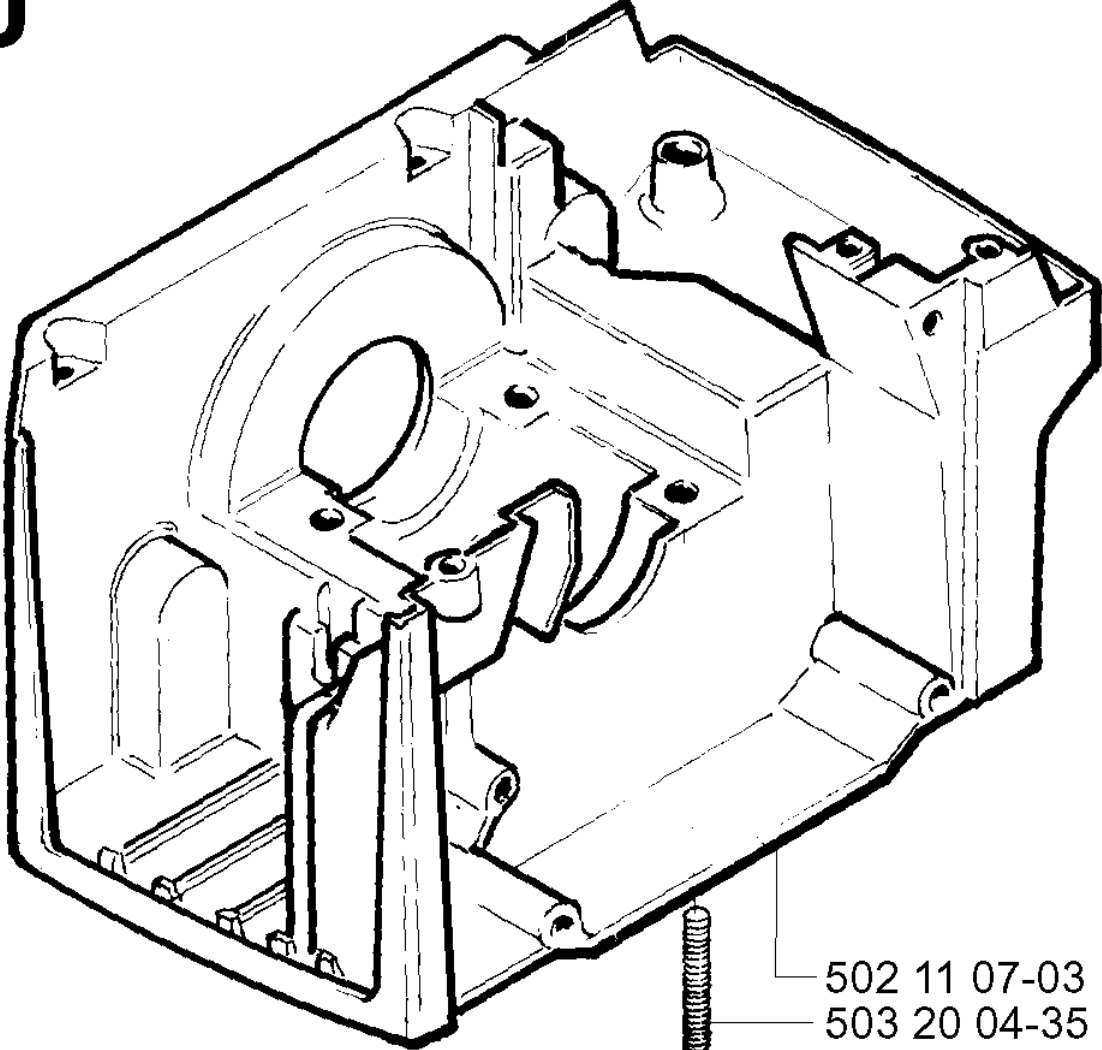

J

502 11 07-03
503 20 04-35 (x4)