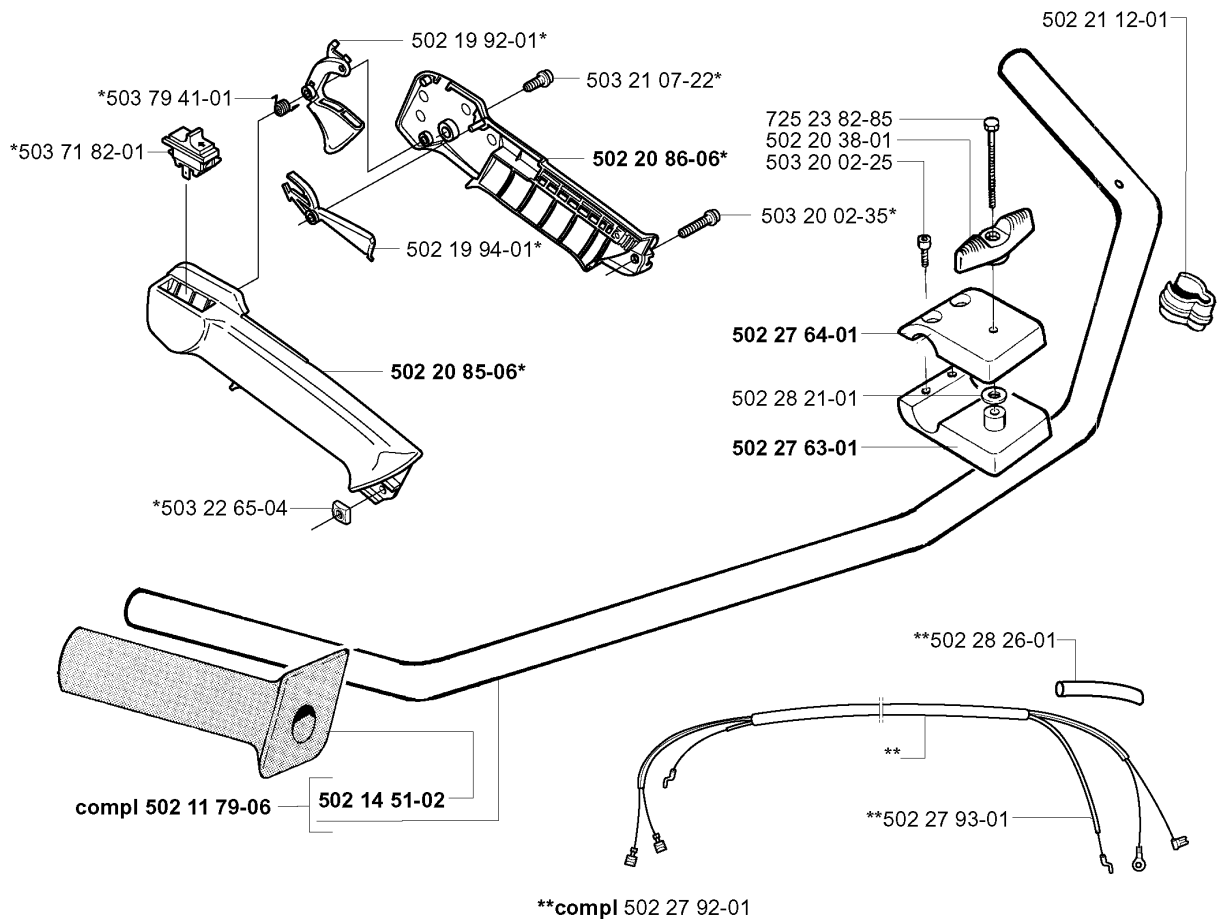

M

*compl 502 11 53-02

Correction:

- *503 21 77-16
- *729 24 12-01
- *503 29 00-05

STARTER

240, 20010100001-Current

Part No	Description	Remark	QTY KIT
501 76 31-01	SPRING CASSETTE ASSY		1
502 11 06-02	STARTER HOUSING		1
502 11 53-02	STARTER		1
502 20 41-01	DECAL	240R	1
502 20 42-01	DECAL	245R	1
502 20 43-01	DECAL	245RX	1
503 20 02-16	SCREW IHSCFM		4
503 21 77-16	SCREW IHST		1
503 54 39-01	STARTER HANDLE		1
505 30 51-25	STARTER CORD		1
506 01 64-01	STARTER PULLEY		1

N *compl 502 28 37-05

245 RX

P *compl 502 28 06-11

240R, 245R

HANDLE & CONTROLS

240, 20010100001-Current

Part No	Description	Remark	QTY KIT
502 06 28-01	RECOIL SPRING		1
502 11 79-06	HANDLEBAR		1
502 14 43-05	BUSHING		1
502 14 44-01	SPRING		1
502 14 47-01	THROTTLE LOCKOUT		1
502 14 50-04	THROTTLE TRIGGER		1
502 14 51-02	HANDLE		1
502 17 50-05	HANDLEBAR LEFT		1
502 19 92-01	THROTTLE TRIGGER		1
502 19 94-01	THROTTLE LOCKOUT		1
502 20 38-01	KNOB		1
502 20 85-06	HANDLE HALF		1
502 20 86-06	HANDLE HALF		1
502 21 12-01	STAPLE		1
502 22 38-01	PIPE		1
502 27 63-01	HANDLEBAR BRACKET		1
502 27 64-01	HANDLEBAR BRACKET		1
502 27 92-01	WIRING ASSY		1
502 27 92-03	WIRING ASSY		1
502 27 93-01	GAS WIRE ASSY		1
502 28 06-11	HANDLE		1
502 28 21-01	WASHER		1
502 28 26-01	HOSE		1
502 28 33-03	HANDLE		1
502 28 34-02	STARTER PULLEY		1
502 28 35-02	HUB CAP		1
502 28 36-03	CLAMP		1
502 28 37-05	THROTTLE HANDLE ASSY		1
502 28 44-01	SPRING		1
502 28 60-08	GAS WIRE		1
503 20 02-25	SCREW IHSCFM		1
503 20 02-35	SCREW IHSCFM		3
503 20 02-35	SCREW IHSCFM		1
503 21 07-22	SCREW IHSCFM		1
503 22 65-04	SQUARE NUT		2
503 23 00-11	WASHER		1
503 71 82-01	SWITCH		1
503 79 41-01	RECOIL SPRING		1
537 06 71-01	SLEEVE		1
537 06 72-01	NUT SQUARE		1
720 12 12-20	PARALLEL PIN		1
725 23 82-85	SCREW EHHM		1
729 52 52-75	SCREW CRPANT		1
729 52 52-75	SCREW CRPANT		1