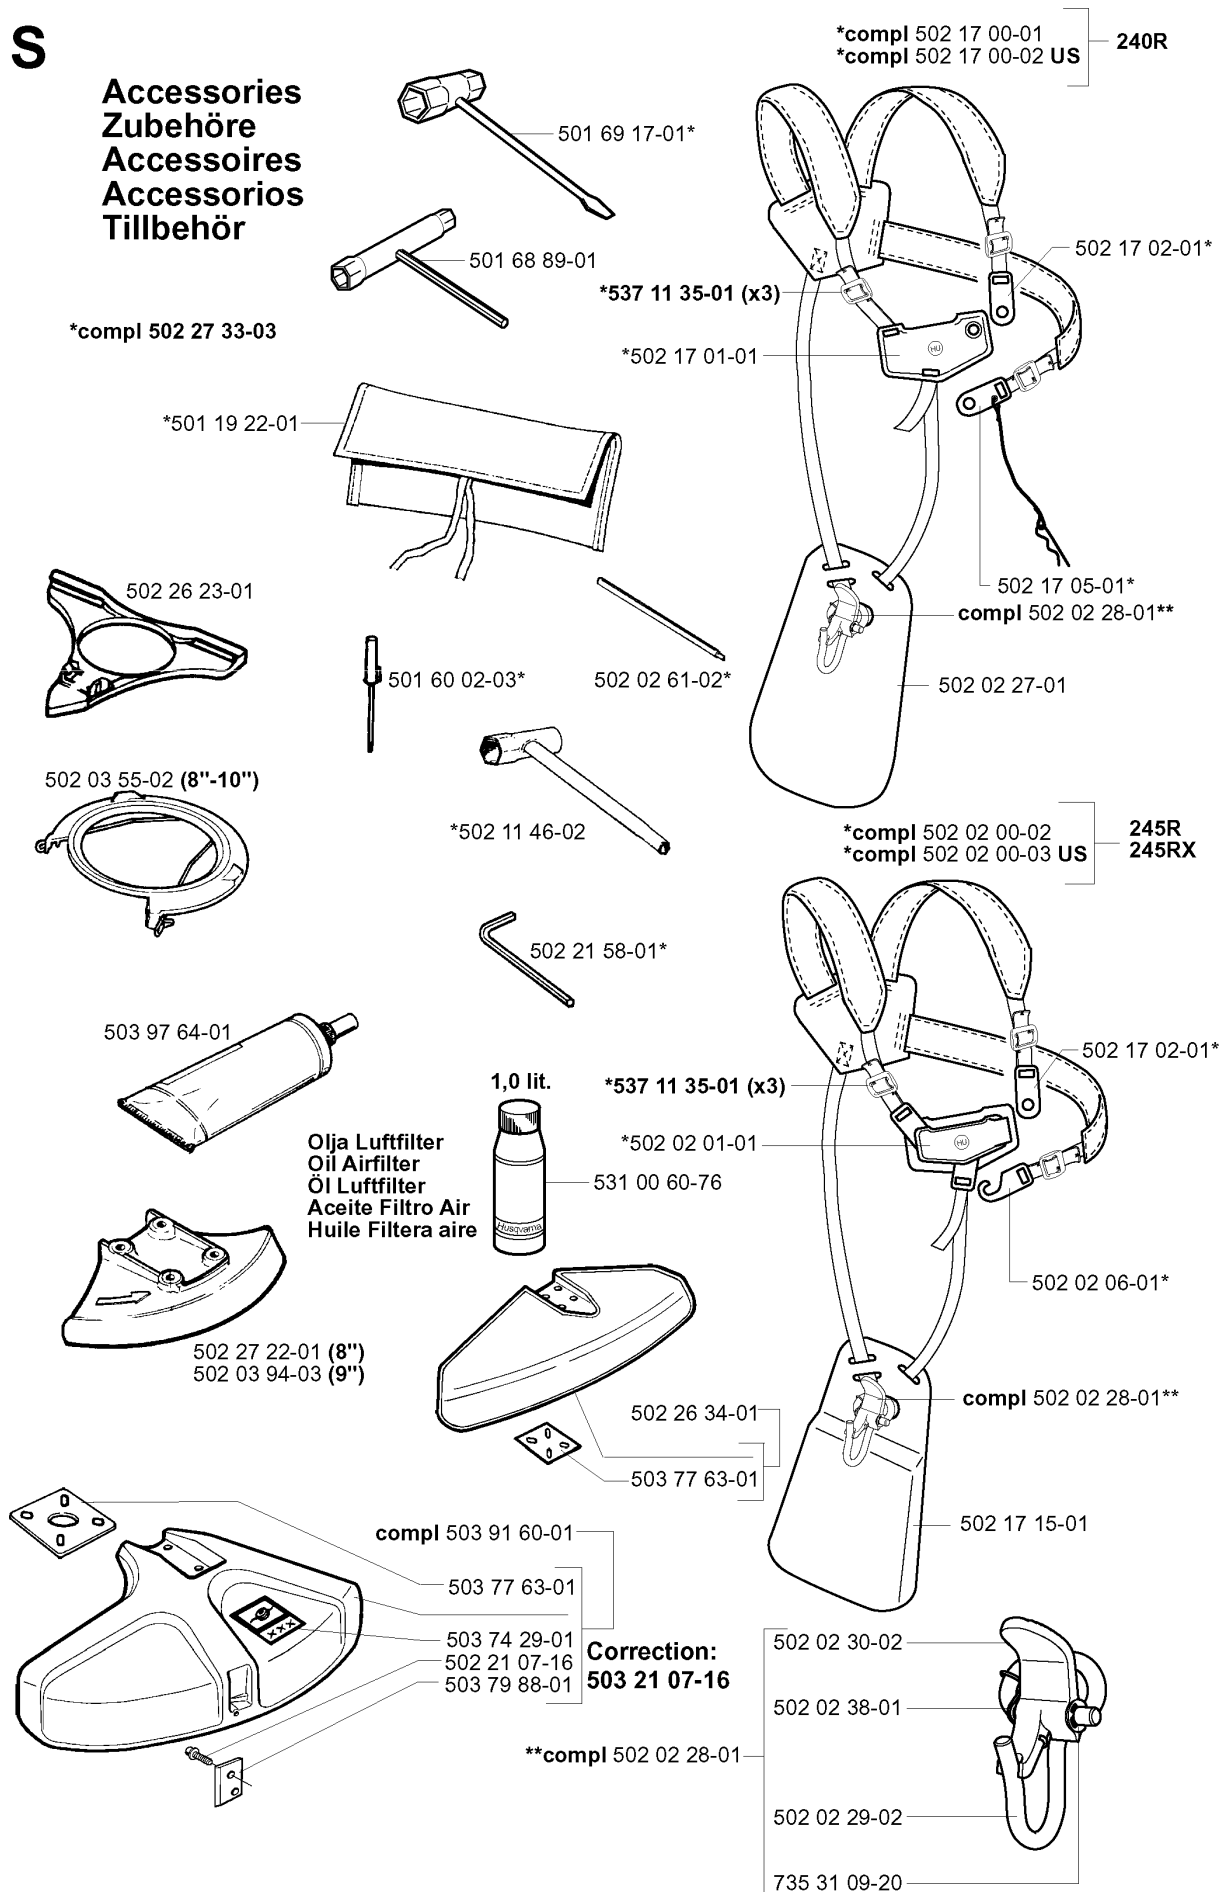

S

**Accessories
Zubehöre
Accessoires
Accesorios
Tillbehör**