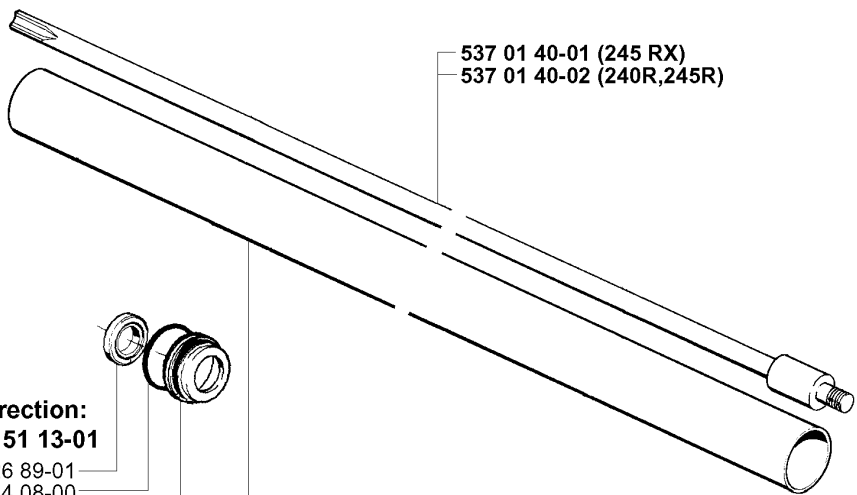

A *compl 502 28 57-02

Correction:
740 51 13-01

- 502 26 89-01
- 740 44 08-00
- 502 26 95-01

- 502 12 02-03 (245 RX)
- 502 12 02-05 (240R,245R)

537 02 76-02