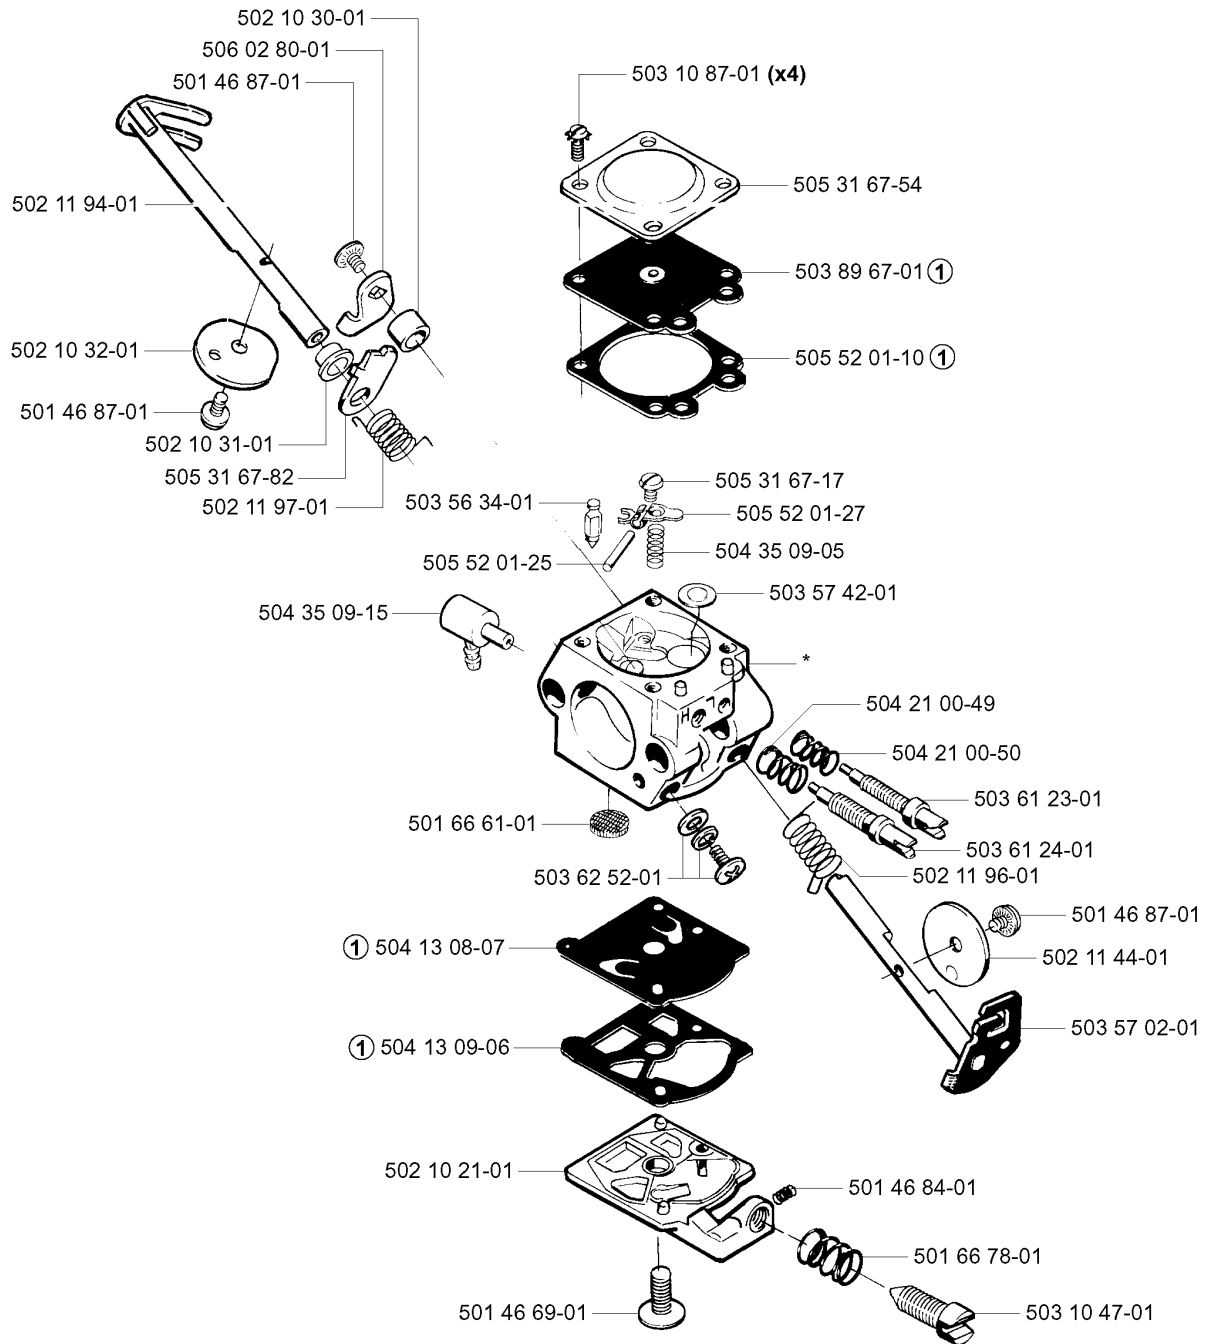

Q compl 503 28 13-20

Walbro WT 99

① 502 10 35-01
Set of gaskets
Dichtungssatz
Juego de juntas
Jeu de joints
Packningssats