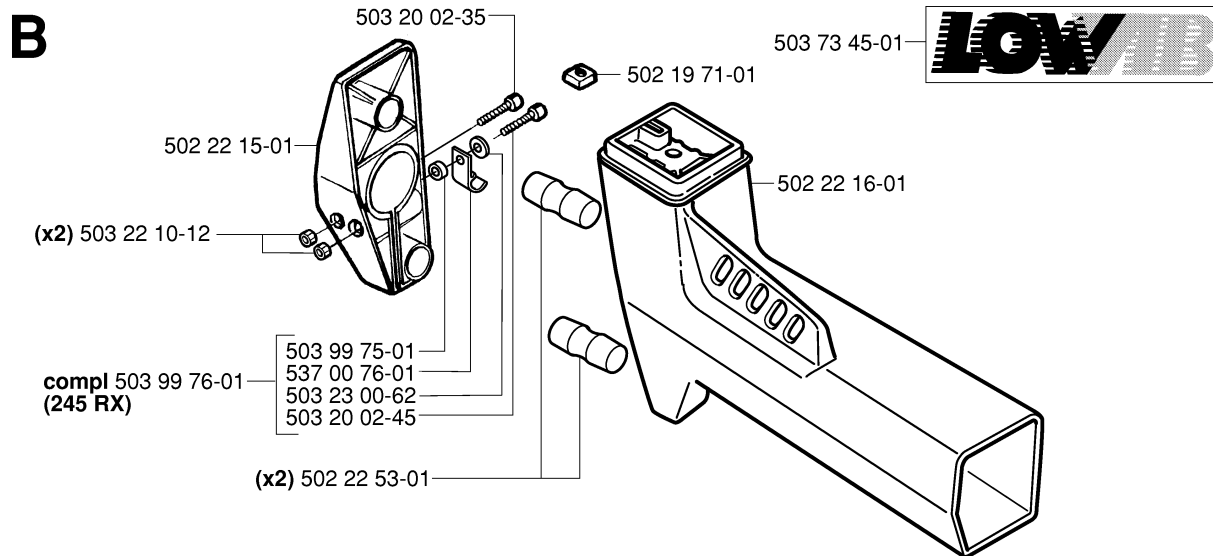

SPARE PARTS LIST

BRUSHCUTTERS/CLEARING SAWS

240, 20010100001-Current

A *compl 502 28 57-02

Correction:
740 51 13-01

- 502 26 89-01
- 740 44 08-00
- 502 26 95-01

- 502 12 02-03 (245 RX)
- 502 12 02-05 (240R,245R)

537 02 76-02

BEVEL GEAR & SHAFT

240, 20010100001-Current

Part No	Description	Remark	QTY KIT
502 03 10-03	SUPPORT FLANGE		1
502 04 55-01	NUT		1
502 11 59-03	PLUG		1
502 12 02-03	TUBE ASSY	245 RX	1
502 12 02-05	TUBE ASSY	240R,245R	1
502 22 23-01	GEAR HOUSING		1
502 22 26-01	GEAR WHEEL		1
502 22 67-01	SPACER RING		1
502 22 68-01	SEALING COLLAR		1
502 26 89-01	CIRCLIP		1
502 26 89-01	CIRCLIP		1
502 26 93-01	SPACER RING		1
502 26 95-01	SEALING RING HOLDER		1
502 27 25-01	DRIVER		1
502 27 28-01	WASHER		1
502 28 55-01	BEARING HOUSING		1
502 28 56-01	CUP		1
502 28 57-02	GEAR		1
502 28 62-01	WASHER		1
503 20 02-16	SCREW IHSCFM		1
503 20 02-16	SCREW IHSCFM		1
503 20 02-30	SCREW IHSCFM		1
537 01 40-01	DRIVE SHAFT ASSY	245 RX	1
537 01 40-02	DRIVE SHAFT ASSY	240R,245R	1
537 02 76-02	LABEL		1
735 31 17-00	CIRCLIP		1
738 21 02-00	BALL BEARING		2
738 21 02-04	BALL BEARING		1
738 22 03-25	BALL BEARING		1
740 42 21-00	O-RING		1
740 42 24-00	O-RING		1
740 44 08-00	O-RING		1
740 51 13-01	SEALING RING		1

TOWER

240, 20010100001-Current

Part No	Description	Remark	QTY KIT
502 19 71-01	SQUARE NUT		1
502 22 15-01	RETAINER		1
502 22 16-01	SUSPENSION		1
502 22 53-01	ANTIVIBRATION ELEMENT		2
503 20 02-35	SCREW IHSCFM		1
503 20 02-45	SCREW IHSCFM		1
503 22 10-12	HEXAGON NUT		2
503 23 00-62	WASHER		1
503 73 45-01	LABEL		1
503 99 75-01	SPACING SLEEVE		1
503 99 76-01	KIT	245 RX	1
537 00 76-01	CLIP		1