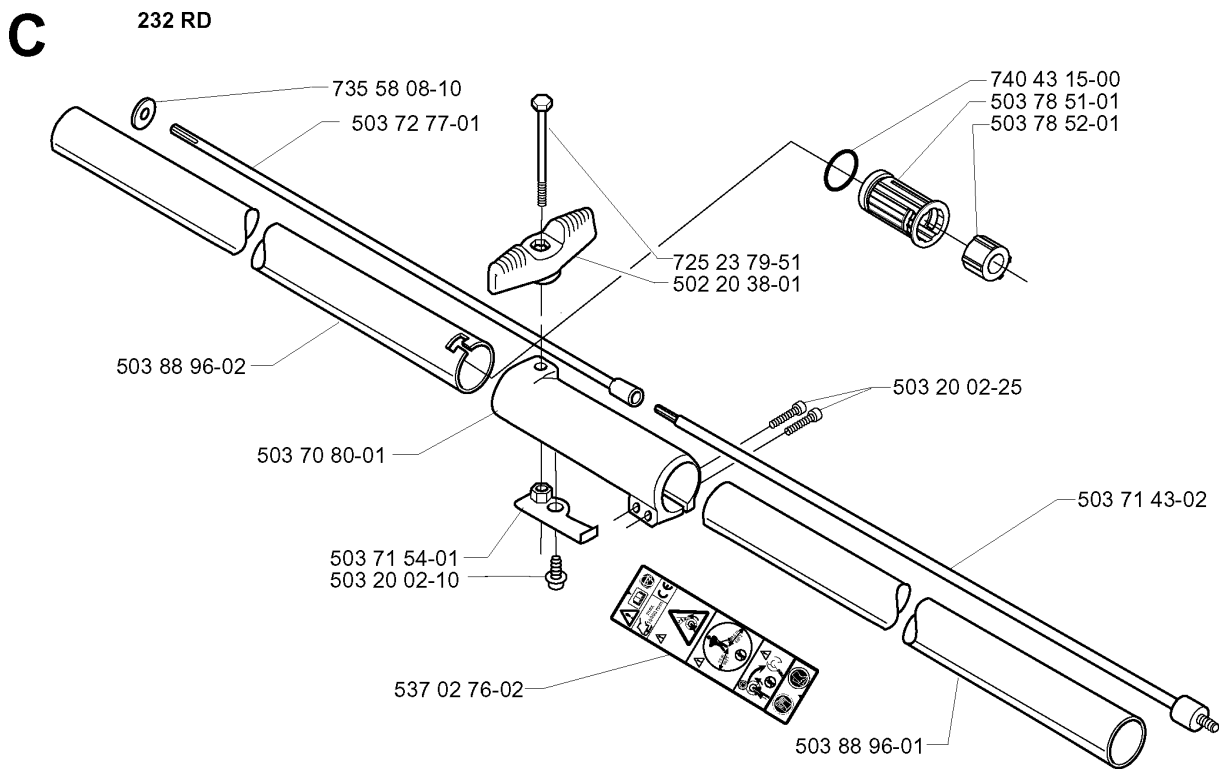

SPARE PARTS LIST

BRUSHCUTTERS/CLEARING SAWS

232 RD, 20001400001-Current

SHAFT & HANDLE

232 RD, 20001400001-Current

Part No	Description	Remark	QTY KIT
502 18 96-01	DRIVE SHAFT		1
502 19 71-01	SQUARE NUT		1
502 20 31-01	HOLDER ANTIVIBRATION		1
502 20 32-03	ANTIVIBRATION ELEMENT		2
502 20 32-03	ANTIVIBRATION ELEMENT		2
502 20 33-01	SUSPENSION		1
502 28 61-01	CLIP		1
503 20 02-25	SCREW IHSCFM		1
503 20 02-30	SCREW IHSCFM		1
503 21 07-16	SCREW IHST	R/RD	1
503 71 43-01	DRIVE SHAFT ASSY		1
503 72 18-01	COVER	L	1
503 72 24-01	HOLDER ANTIVIBRATION		1
503 73 45-01	LABEL		1
503 73 47-02	LOCK KABLAGE STYRE	R/RD	1
503 79 56-01	LABEL	LD	1
503 88 94-01	TUBE		1
503 88 95-01	TUBE		1
537 02 76-02	LABEL		1
731 23 14-01	HEXAGON NUT		1

SHAFT

232 RD, 20001400001-Current

Part No	Description	Remark	QTY KIT
502 20 38-01	KNOB		1
503 20 02-10	SCREW IHSCFM		1
503 20 02-25	SCREW IHSCFM		1
503 70 80-01	COMPRESSION SLEEVE		1
503 71 43-02	DRIVE SHAFT ASSY		1
503 71 54-01	LOCKING PLATE		1
503 72 77-01	DRIVE SHAFT ASSY		1
503 78 51-01	BEARING CAGE		1
503 78 52-01	SUPPORTING BEARING		1
503 88 96-01	TUBE		1
503 88 96-02	TUBE		1
537 02 76-02	LABEL		1
725 23 79-51	SCREW EHHM		1
735 58 08-10	LOCKWASHER		1
740 43 15-00	O-RING		1

F

232R/RD
235R

THROTTLE CONTROLS

232 RD, 20001400001-Current

Part No	Description	Remark	QTY KIT
502 18 98-01	THROTTLE CABLE		1
502 19 58-13	HANDLE		1
502 19 90-03	HANDLE HALF		1
502 19 91-05	HANDLE HALF		1
502 19 92-01	THROTTLE TRIGGER		1
502 19 94-01	THROTTLE LOCKOUT		1
502 20 69-01	WIRING		1
502 21 12-01	STAPLE		1
503 20 02-35	SCREW IHSCFM		1
503 21 07-22	SCREW IHST		1
503 22 65-04	SQUARE NUT		1
503 71 82-01	SWITCH		1
503 79 41-01	RECOIL SPRING		1