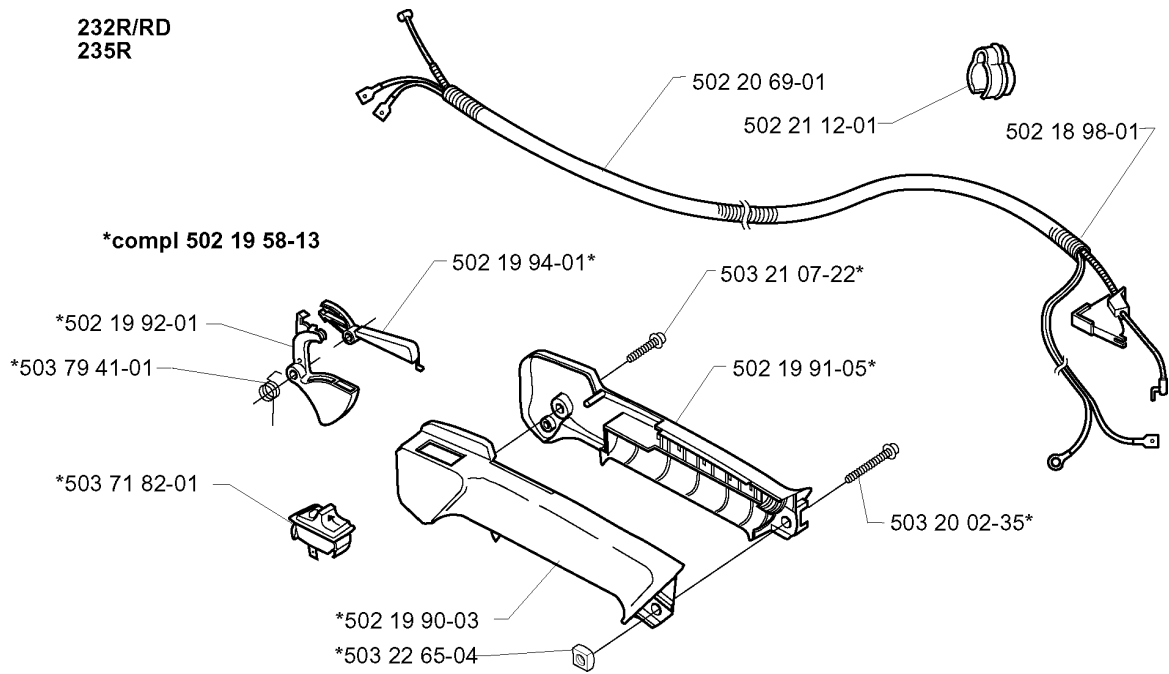

SPARE PARTS LIST

BRUSHCUTTERS/CLEARING SAWS

232 RD, 20001400001-Current

SHAFT & HANDLE

232 RD, 20001400001-Current

Part No	Description	Remark	QTY KIT
502 18 96-01	DRIVE SHAFT		1
502 19 71-01	SQUARE NUT		1
502 20 31-01	HOLDER ANTIVIBRATION		1
502 20 32-03	ANTIVIBRATION ELEMENT		2
502 20 32-03	ANTIVIBRATION ELEMENT		2
502 20 33-01	SUSPENSION		1
502 28 61-01	CLIP		1
503 20 02-25	SCREW IHSCFM		1
503 20 02-30	SCREW IHSCFM		1
503 21 07-16	SCREW IHST	R/RD	1
503 71 43-01	DRIVE SHAFT ASSY		1
503 72 18-01	COVER	L	1
503 72 24-01	HOLDER ANTIVIBRATION		1
503 73 45-01	LABEL		1
503 73 47-02	LOCK KABLAGE STYRE	R/RD	1
503 79 56-01	LABEL	LD	1
503 88 94-01	TUBE		1
503 88 95-01	TUBE		1
537 02 76-02	LABEL		1
731 23 14-01	HEXAGON NUT		1

SHAFT

232 RD, 20001400001-Current

Part No	Description	Remark	QTY KIT
502 20 38-01	KNOB		1
503 20 02-10	SCREW IHSCFM		1
503 20 02-25	SCREW IHSCFM		1
503 70 80-01	COMPRESSION SLEEVE		1
503 71 43-02	DRIVE SHAFT ASSY		1
503 71 54-01	LOCKING PLATE		1
503 72 77-01	DRIVE SHAFT ASSY		1
503 78 51-01	BEARING CAGE		1
503 78 52-01	SUPPORTING BEARING		1
503 88 96-01	TUBE		1
503 88 96-02	TUBE		1
537 02 76-02	LABEL		1
725 23 79-51	SCREW EHHM		1
735 58 08-10	LOCKWASHER		1
740 43 15-00	O-RING		1

F

232R/RD
235R

THROTTLE CONTROLS

232 RD, 20001400001-Current

Part No	Description	Remark	QTY KIT
502 18 98-01	THROTTLE CABLE		1
502 19 58-13	HANDLE		1
502 19 90-03	HANDLE HALF		1
502 19 91-05	HANDLE HALF		1
502 19 92-01	THROTTLE TRIGGER		1
502 19 94-01	THROTTLE LOCKOUT		1
502 20 69-01	WIRING		1
502 21 12-01	STAPLE		1
503 20 02-35	SCREW IHSCFM		1
503 21 07-22	SCREW IHST		1
503 22 65-04	SQUARE NUT		1
503 71 82-01	SWITCH		1
503 79 41-01	RECOIL SPRING		1