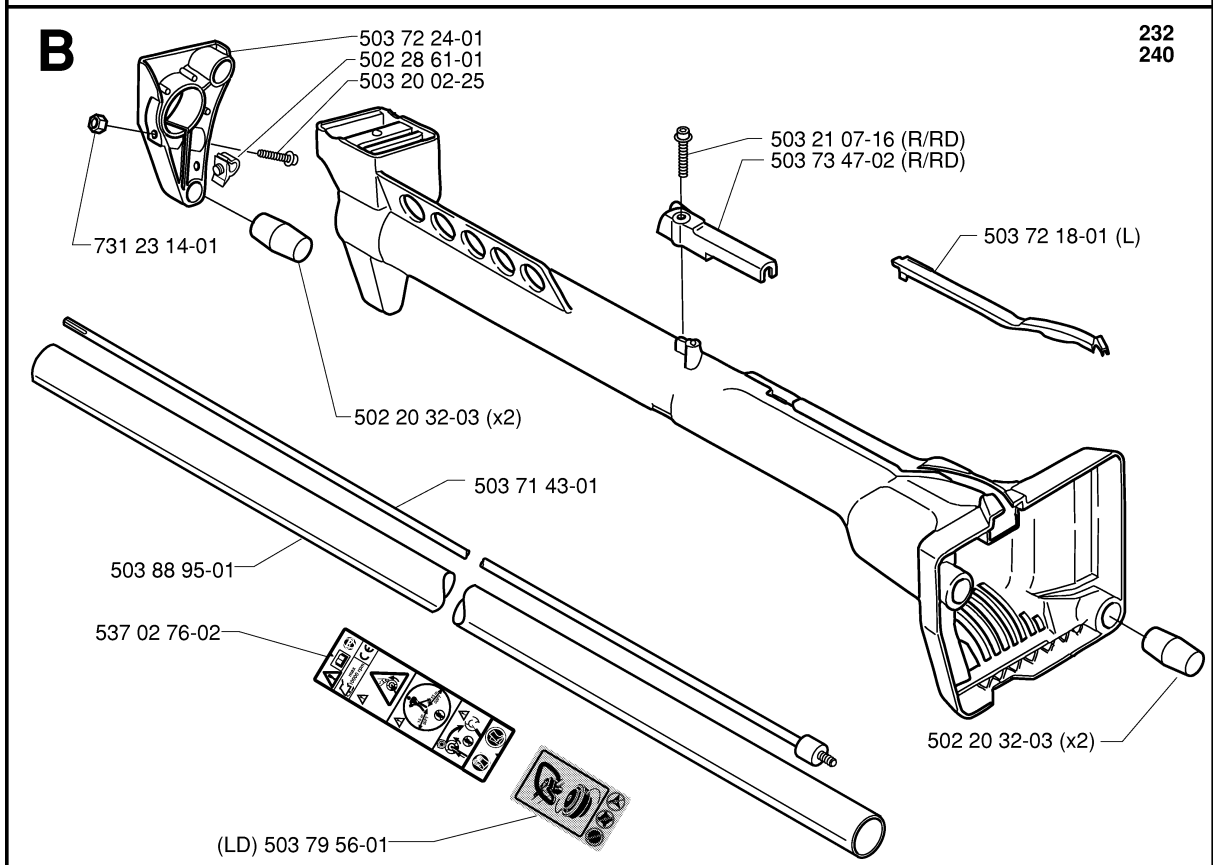

SPARE PARTS LIST

BRUSHCUTTERS/CLEARING SAWS

232 RD, 20001400001-Current

SHAFT & HANDLE

232 RD, 20001400001-Current

Part No	Description	Remark	QTY KIT
502 18 96-01	DRIVE SHAFT		1
502 19 71-01	SQUARE NUT		1
502 20 31-01	HOLDER ANTIVIBRATION		1
502 20 32-03	ANTIVIBRATION ELEMENT		2
502 20 32-03	ANTIVIBRATION ELEMENT		2
502 20 33-01	SUSPENSION		1
502 28 61-01	CLIP		1
503 20 02-25	SCREW IHSCFM		1
503 20 02-30	SCREW IHSCFM		1
503 21 07-16	SCREW IHST	R/RD	1
503 71 43-01	DRIVE SHAFT ASSY		1
503 72 18-01	COVER	L	1
503 72 24-01	HOLDER ANTIVIBRATION		1
503 73 45-01	LABEL		1
503 73 47-02	LOCK KABLAGE STYRE	R/RD	1
503 79 56-01	LABEL	LD	1
503 88 94-01	TUBE		1
503 88 95-01	TUBE		1
537 02 76-02	LABEL		1
731 23 14-01	HEXAGON NUT		1

SHAFT

232 RD, 20001400001-Current

Part No	Description	Remark	QTY KIT
502 20 38-01	KNOB		1
503 20 02-10	SCREW IHSCFM		1
503 20 02-25	SCREW IHSCFM		1
503 70 80-01	COMPRESSION SLEEVE		1
503 71 43-02	DRIVE SHAFT ASSY		1
503 71 54-01	LOCKING PLATE		1
503 72 77-01	DRIVE SHAFT ASSY		1
503 78 51-01	BEARING CAGE		1
503 78 52-01	SUPPORTING BEARING		1
503 88 96-01	TUBE		1
503 88 96-02	TUBE		1
537 02 76-02	LABEL		1
725 23 79-51	SCREW EHHM		1
735 58 08-10	LOCKWASHER		1
740 43 15-00	O-RING		1

F

232R/RD
235R

THROTTLE CONTROLS

232 RD, 20001400001-Current

Part No	Description	Remark	QTY KIT
502 18 98-01	THROTTLE CABLE		1
502 19 58-13	HANDLE		1
502 19 90-03	HANDLE HALF		1
502 19 91-05	HANDLE HALF		1
502 19 92-01	THROTTLE TRIGGER		1
502 19 94-01	THROTTLE LOCKOUT		1
502 20 69-01	WIRING		1
502 21 12-01	STAPLE		1
503 20 02-35	SCREW IHSCFM		1
503 21 07-22	SCREW IHST		1
503 22 65-04	SQUARE NUT		1
503 71 82-01	SWITCH		1
503 79 41-01	RECOIL SPRING		1