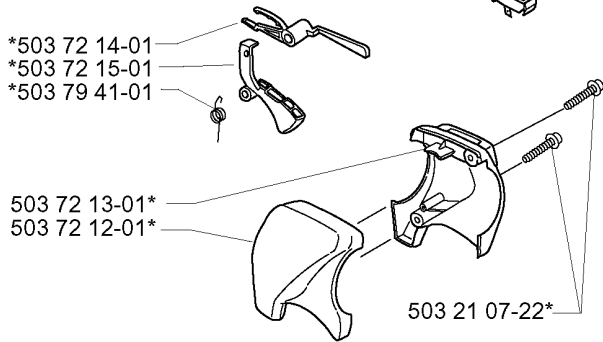

F

232R/RD
235R

THROTTLE CONTROLS

232 RD, 20001400001-Current

Part No	Description	Remark	QTY KIT
502 18 98-01	THROTTLE CABLE		1
502 19 58-13	HANDLE		1
502 19 90-03	HANDLE HALF		1
502 19 91-05	HANDLE HALF		1
502 19 92-01	THROTTLE TRIGGER		1
502 19 94-01	THROTTLE LOCKOUT		1
502 20 69-01	WIRING		1
502 21 12-01	STAPLE		1
503 20 02-35	SCREW IHSCFM		1
503 21 07-22	SCREW IHST		1
503 22 65-04	SQUARE NUT		1
503 71 82-01	SWITCH		1
503 79 41-01	RECOIL SPRING		1

G

232L
240L,RJ

*compl 503 78 05-03

HANDLE & CONTROLS

232 RD, 20001400001-Current

Part No	Description	Remark	QTY KIT
502 20 38-01	KNOB		1
503 07 71-01	SPRING	RJ	1
503 21 07-22	SCREW IHSCT		1
503 71 82-01	SWITCH		1
503 72 12-01	HANDLE HALF		1
503 72 13-01	HANDLE HALF		1
503 72 14-01	THROTTLE LOCKOUT		1
503 72 15-01	THROTTLE TRIGGER		1
503 72 29-01	COVER		1
503 73 42-01	THROTTLE CABLE ASSY		1
503 73 43-01	SHORT CIRCUIT CABLE		1
503 75 00-01	HANDLEBAR BRACKET		1
503 75 00-01	HANDLEBAR BRACKET		1
503 78 04-03	HANDLE LOOP	L	1
503 78 05-03	HANDLE		1
503 79 41-01	RECOIL SPRING		1
725 23 81-51	SCREW EHHM		1