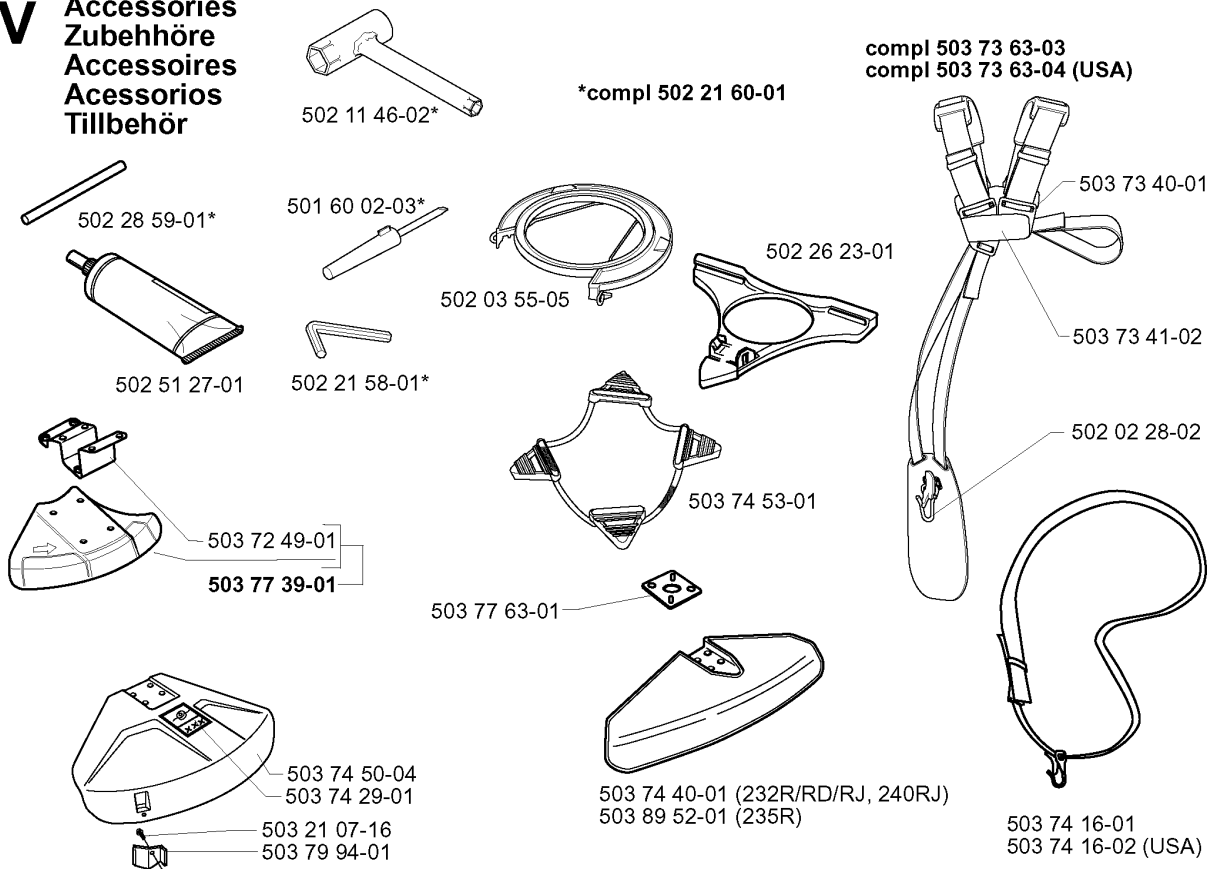

V Accessories
Zubehöre
Accessoires
Accesorios
Tillbehör