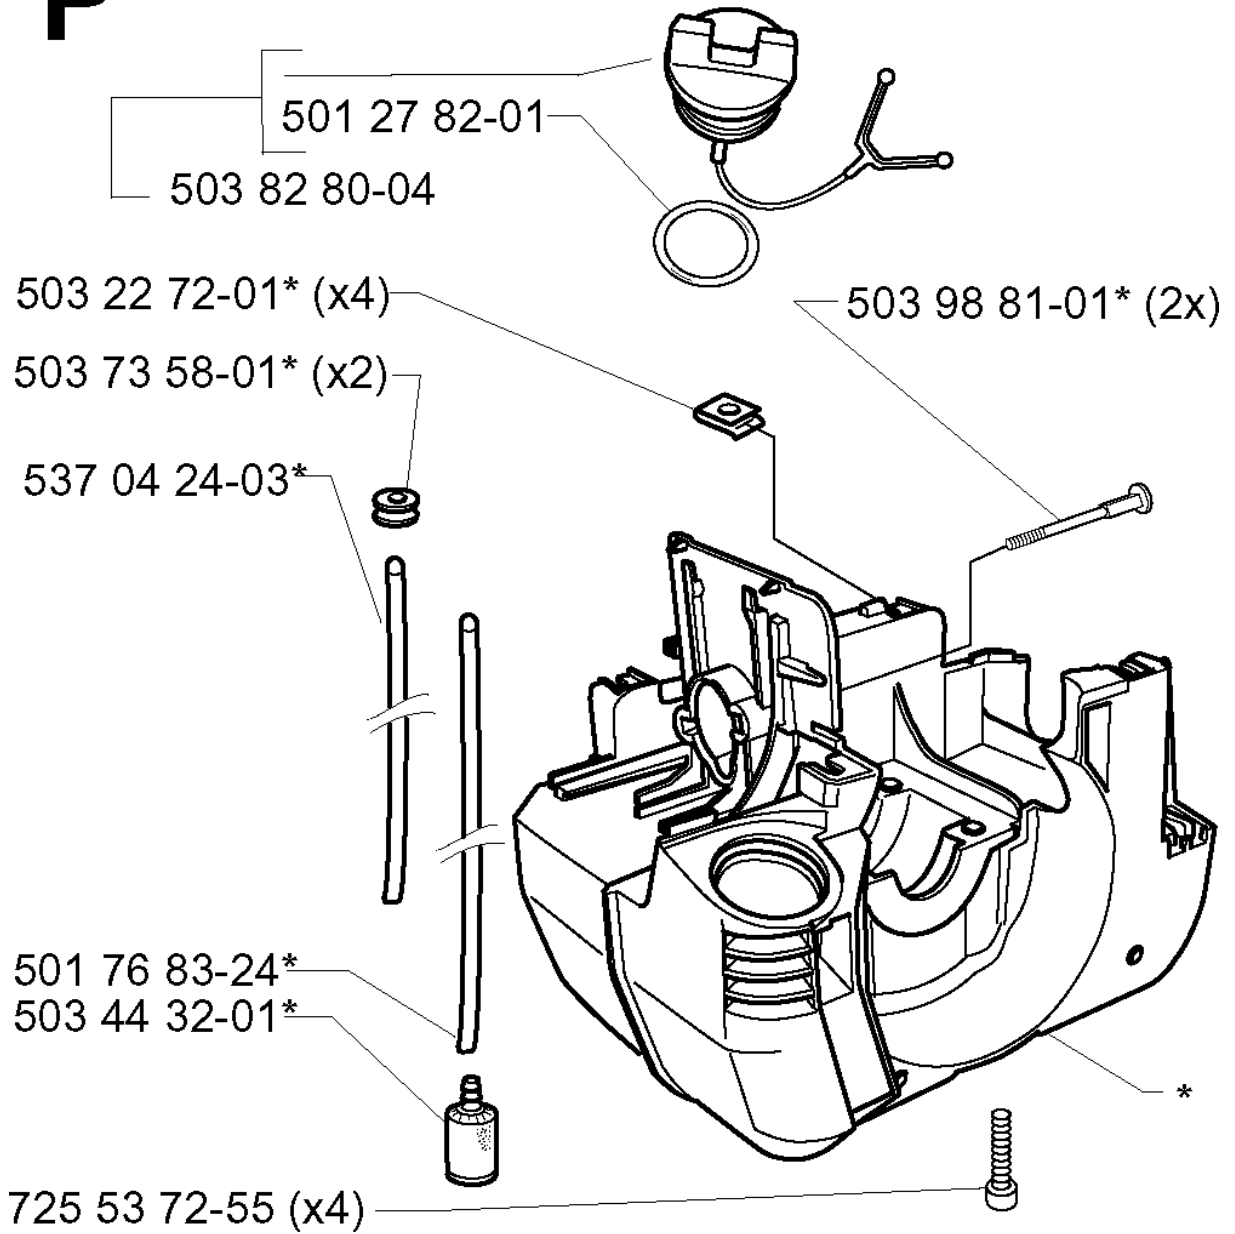

P

*compl 503 84 00-02