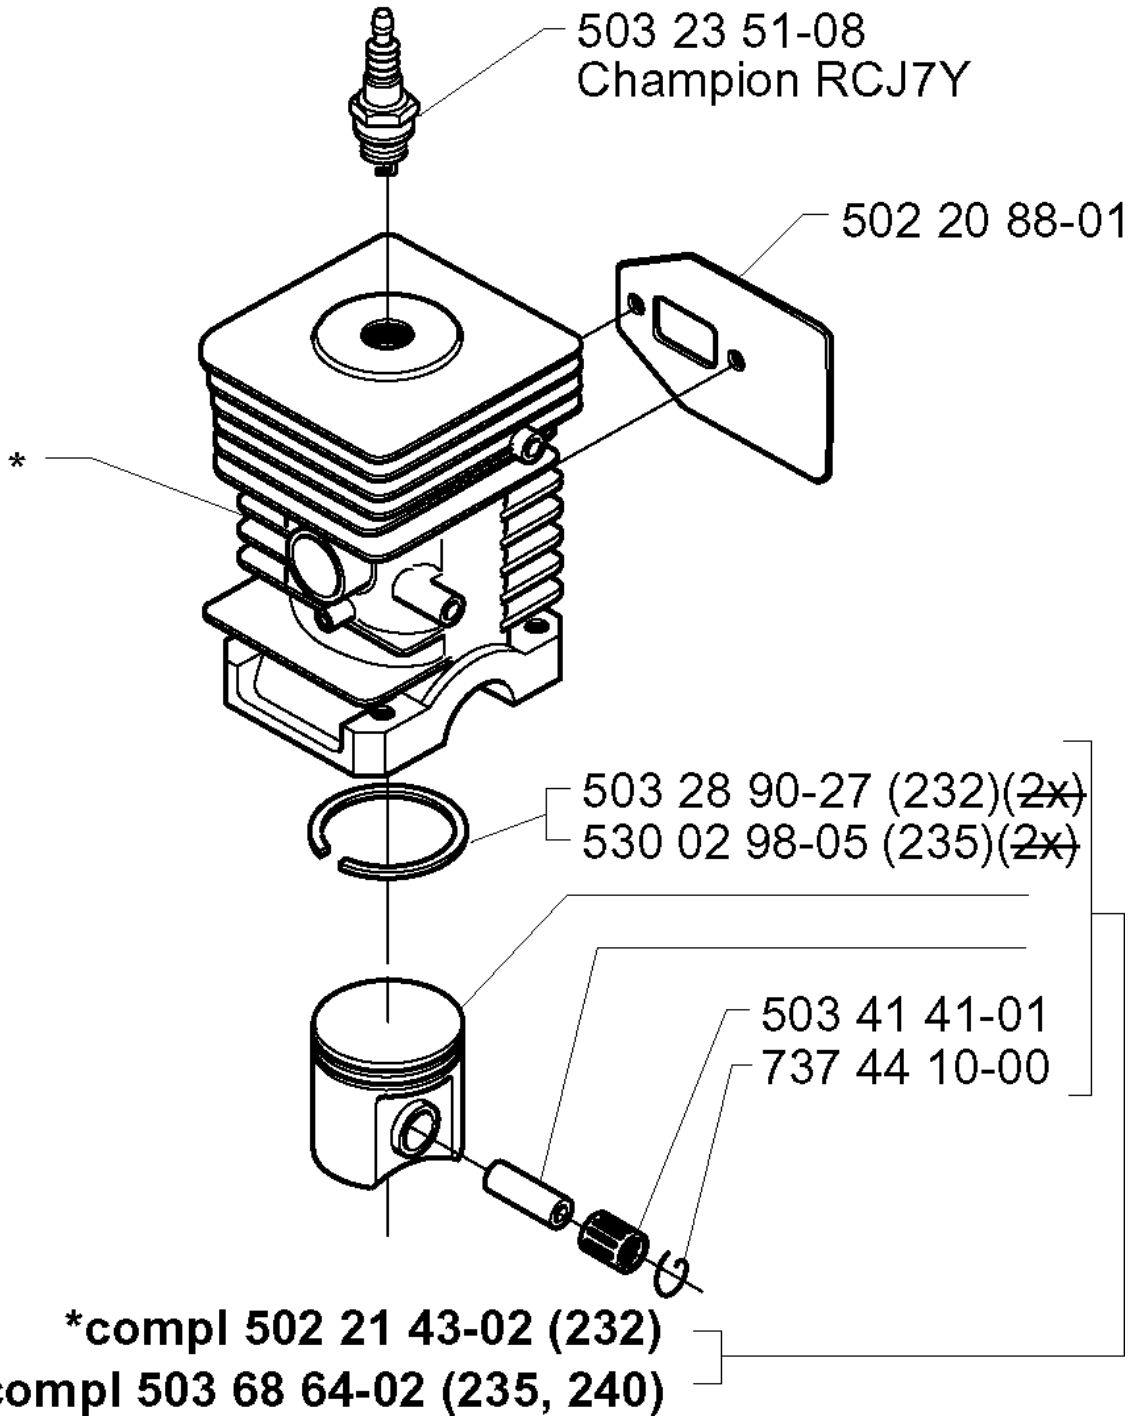

F

232R/RD
235R

THROTTLE CONTROLS

232 RD, 20001400001-Current

Part No	Description	Remark	QTY KIT
502 18 98-01	THROTTLE CABLE		1
502 19 58-13	HANDLE		1
502 19 90-03	HANDLE HALF		1
502 19 91-05	HANDLE HALF		1
502 19 92-01	THROTTLE TRIGGER		1
502 19 94-01	THROTTLE LOCKOUT		1
502 20 69-01	WIRING		1
502 21 12-01	STAPLE		1
503 20 02-35	SCREW IHSCFM		1
503 21 07-22	SCREW IHST		1
503 22 65-04	SQUARE NUT		1
503 71 82-01	SWITCH		1
503 79 41-01	RECOIL SPRING		1

G

232L
240L,RJ

*compl 503 78 05-03

HANDLE & CONTROLS

232 RD, 20001400001-Current

Part No	Description	Remark	QTY KIT
502 20 38-01	KNOB		1
503 07 71-01	SPRING	RJ	1
503 21 07-22	SCREW IHSCT		1
503 71 82-01	SWITCH		1
503 72 12-01	HANDLE HALF		1
503 72 13-01	HANDLE HALF		1
503 72 14-01	THROTTLE LOCKOUT		1
503 72 15-01	THROTTLE TRIGGER		1
503 72 29-01	COVER		1
503 73 42-01	THROTTLE CABLE ASSY		1
503 73 43-01	SHORT CIRCUIT CABLE		1
503 75 00-01	HANDLEBAR BRACKET		1
503 75 00-01	HANDLEBAR BRACKET		1
503 78 04-03	HANDLE LOOP	L	1
503 78 05-03	HANDLE		1
503 79 41-01	RECOIL SPRING		1
725 23 81-51	SCREW EHHM		1

H

CYLINDER COVER

232 RD, 20001400001-Current

Part No	Description	Remark	QTY KIT
502 21 26-01	DECAL	235 R	1
502 21 26-02	DECAL	232 R	1
502 21 26-03	DECAL	232 RD	1
502 21 26-04	DECAL	232 L	1
502 21 26-08	DECAL	232 RJ	1
503 21 44-25	SCREW IHSCFTO		1
503 90 61-01	HEAT PROTECTOR		1
503 97 99-01	ARM PROTECTION		1
537 02 59-01	CYLINDER COVER	R,RD	1
537 02 59-02	CYLINDER COVER	L,RJ	1
537 03 36-01	LABEL	240 L	1
537 03 36-09	LABEL	240RJ	1

J

***compl 503 72 80-01 (232)**

***compl 503 69 46-01 (235, 240))**

CYLINDER PISTON

232 RD, 20001400001-Current

Part No	Description	Remark	QTY KIT
502 20 88-01	GASKET		1
502 21 43-02	PISTON ASSY	232	1
503 23 51-08	SPARK PLUG	CHAMPION RCJ7Y	1
503 28 90-27	PISTON RING	232	1
503 41 41-01	NEEDLE BEARING		1
503 68 64-02	PISTON ASSY	235, 240	1
503 69 46-01	PISTON	235, 240	1
503 72 80-01	KOLV + CYL R-DEL	232	1
530 02 98-05	PISTON RING	235	1
737 44 10-00	SNAP RING		1