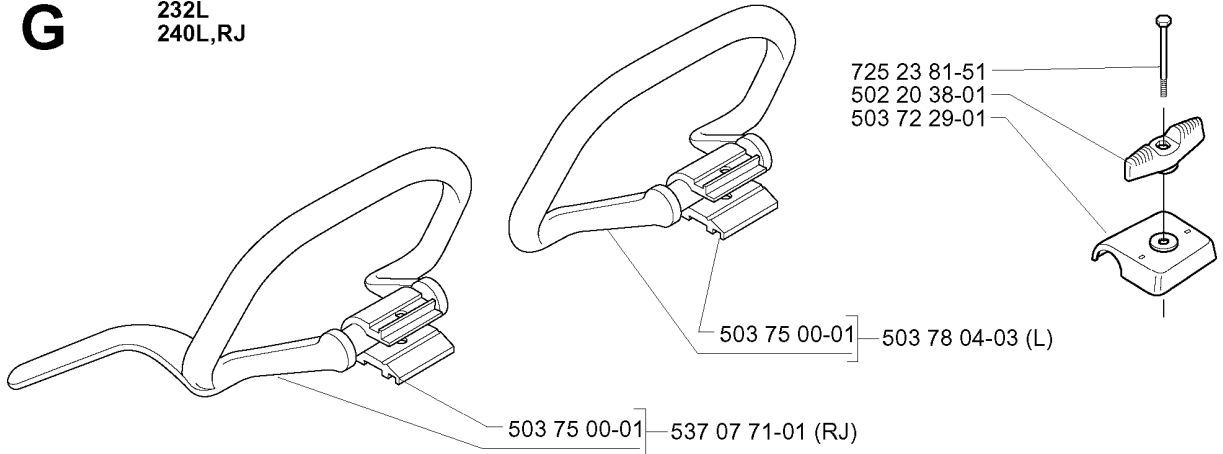

F

232R/RD
235R

THROTTLE CONTROLS

232 RD, 20001400001-Current

Part No	Description	Remark	QTY KIT
502 18 98-01	THROTTLE CABLE		1
502 19 58-13	HANDLE		1
502 19 90-03	HANDLE HALF		1
502 19 91-05	HANDLE HALF		1
502 19 92-01	THROTTLE TRIGGER		1
502 19 94-01	THROTTLE LOCKOUT		1
502 20 69-01	WIRING		1
502 21 12-01	STAPLE		1
503 20 02-35	SCREW IHSCFM		1
503 21 07-22	SCREW IHST		1
503 22 65-04	SQUARE NUT		1
503 71 82-01	SWITCH		1
503 79 41-01	RECOIL SPRING		1

G

232L
240L,RJ

*compl 503 78 05-03

HANDLE & CONTROLS

232 RD, 20001400001-Current

Part No	Description	Remark	QTY KIT
502 20 38-01	KNOB		1
503 07 71-01	SPRING	RJ	1
503 21 07-22	SCREW IHSCT		1
503 71 82-01	SWITCH		1
503 72 12-01	HANDLE HALF		1
503 72 13-01	HANDLE HALF		1
503 72 14-01	THROTTLE LOCKOUT		1
503 72 15-01	THROTTLE TRIGGER		1
503 72 29-01	COVER		1
503 73 42-01	THROTTLE CABLE ASSY		1
503 73 43-01	SHORT CIRCUIT CABLE		1
503 75 00-01	HANDLEBAR BRACKET		1
503 75 00-01	HANDLEBAR BRACKET		1
503 78 04-03	HANDLE LOOP	L	1
503 78 05-03	HANDLE		1
503 79 41-01	RECOIL SPRING		1
725 23 81-51	SCREW EHHM		1