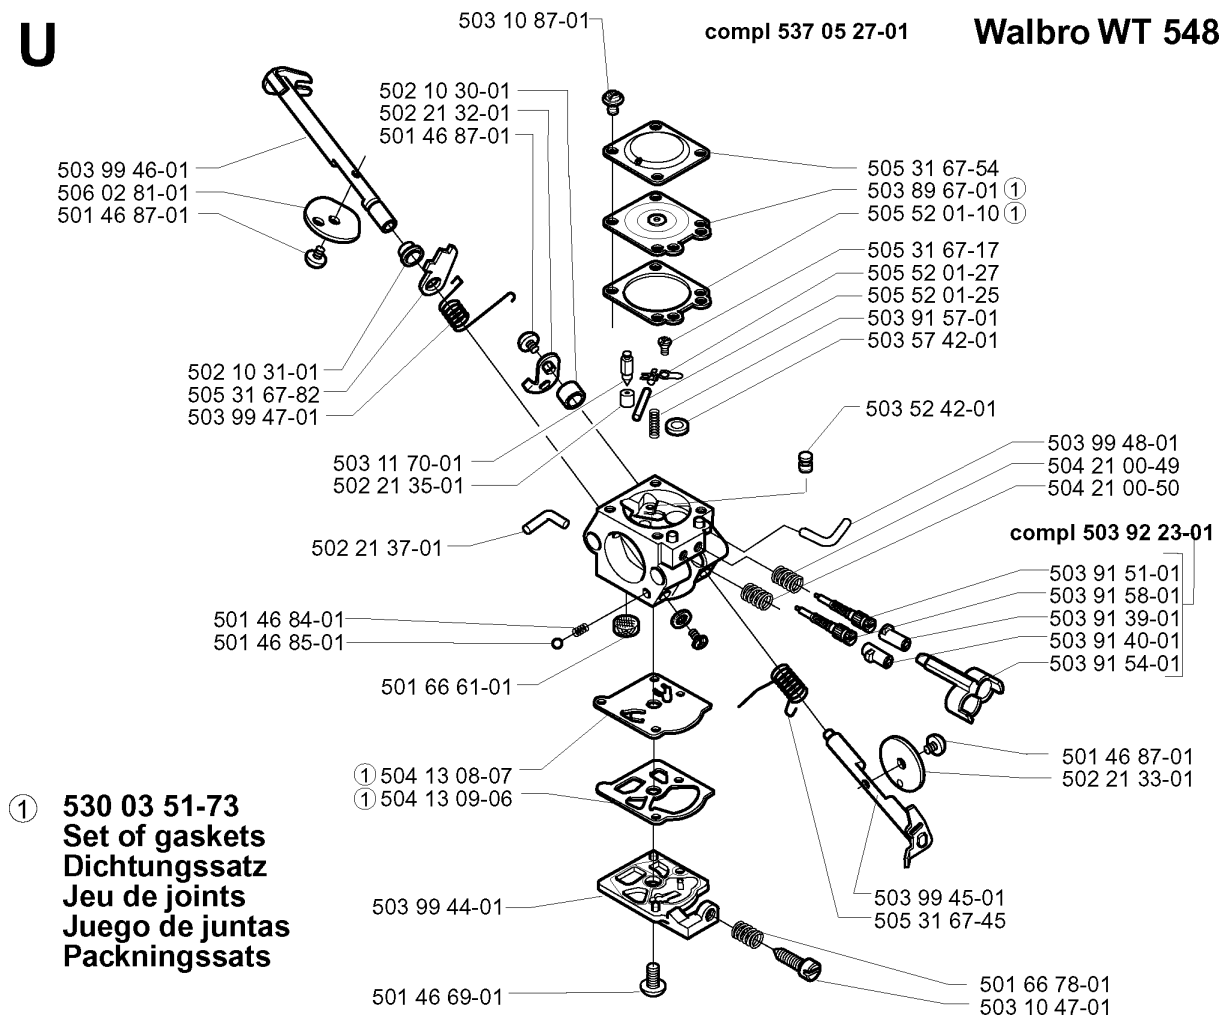

T *compl 502 18 95-01

STARTER

232 RD, 20001400001-Current

Part No	Description	Remark	QTY KIT
502 18 95-01	STARTER		1
502 18 95-03	STARTER		1
502 20 06-01	SPRING CASSETTE ASSY		1
502 21 25-25	LABEL	232 R	1
502 21 25-26	LABEL	232 L	1
502 21 25-28	LABEL	235 R	1
502 21 25-31	LABEL	232 RD	1
502 21 25-33	LABEL	240 L	1
502 21 25-40	LABEL	232 RJ	1
502 21 25-41	LABEL	240 RJ	1
503 21 06-25	SCREW IHSCFT		1
503 21 29-06	SCREW CCRPANT		1
503 21 77-16	SCREW IHSCFT		1
503 77 53-01	STARTER PULLEY		1
505 30 51-25	STARTER CORD		1
537 00 84-01	STARTER HANDLE		1

U

CARBURETOR DETAILS

232 RD, 20001400001-Current

Part No	Description	Remark	QTY KIT
501 46 69-01	SCREW		1
501 46 84-01	SPRING		1
501 46 85-01	BALL		1
501 46 87-01	SCREW		1
501 46 87-01	SCREW		1
501 46 87-01	SCREW		1
501 66 61-01	SCREEN		1
501 66 78-01	SPRING		1
502 10 30-01	DISTANCE		1
502 10 31-01	BUSHING		1
502 21 32-01	LEVER THROTTLE		1
502 21 33-01	VALVE THROTTLE		1
502 21 35-01	SEAT INLET VALVE		1
502 21 37-01	FITTING		1
503 10 47-01	SCREW		1
503 10 87-01	SCREW		1
503 11 70-01	NEEDLE VALVE		1
503 31 67-45			1
503 52 42-01	NOZZLE ASSY		1
503 57 42-01	PLUG		1
503 89 67-01	DIAPHRAGM	530 03 51-73 SET OF GASKETS	1
503 91 39-01	LIMITER CAP		1
503 91 40-01	LIMITER CAP		1
503 91 51-01	NEEDLE		1
503 91 54-01	RETAINER		1
503 91 57-01	SPRING		1
503 91 58-01	NEEDLE		1
503 92 23-01	LIMITER CAP		1
503 99 44-01	COVER		1
503 99 45-01	SHAFT ASSY		1
503 99 46-01	SHAFT ASSY		1
503 99 47-01	SPRING		1
503 99 48-01	FITTING		1
504 13 08-07	DIAPHRAGM PUMP	530 03 51-73 SET OF GASKETS	1
504 13 09-06	GASKET	530 03 51-73 SET OF GASKETS	1
504 21 00-49	SPRING		1
504 21 00-50	SPRING		1
505 31 67-17	SCREW		1
505 31 67-54	LOCK STYRMEMBRAN		1
505 31 67-82	LEVER		1
505 52 01-10	GASKET	530 03 51-73 SET OF GASKETS	1
505 52 01-25	PIN		1
505 52 01-27	LEVER		1
506 02 81-01	VALVE		1
537 05 27-01	CARBURETTOR		1