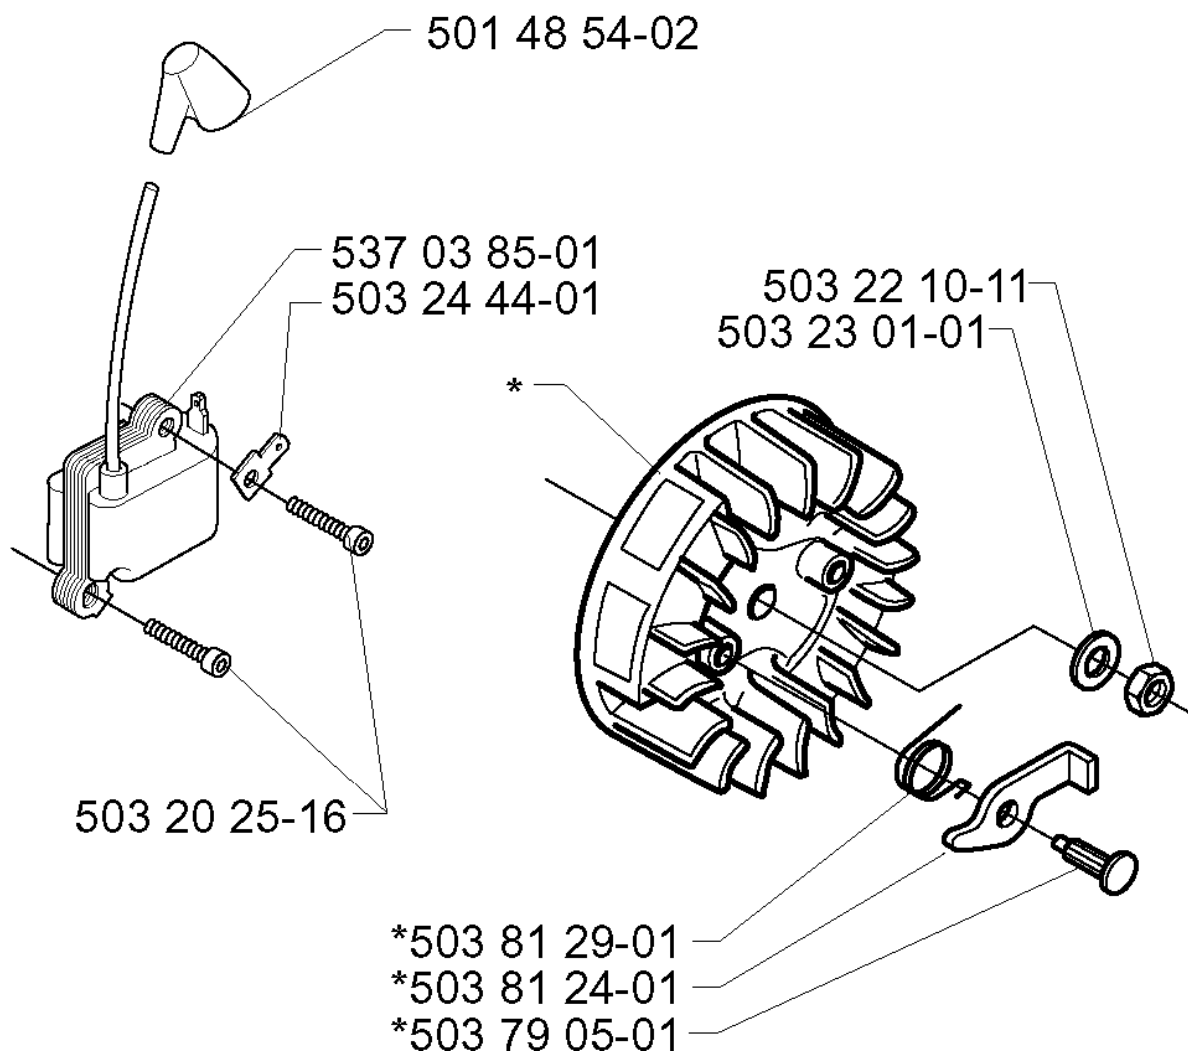

S

*compl 503 79 06-01