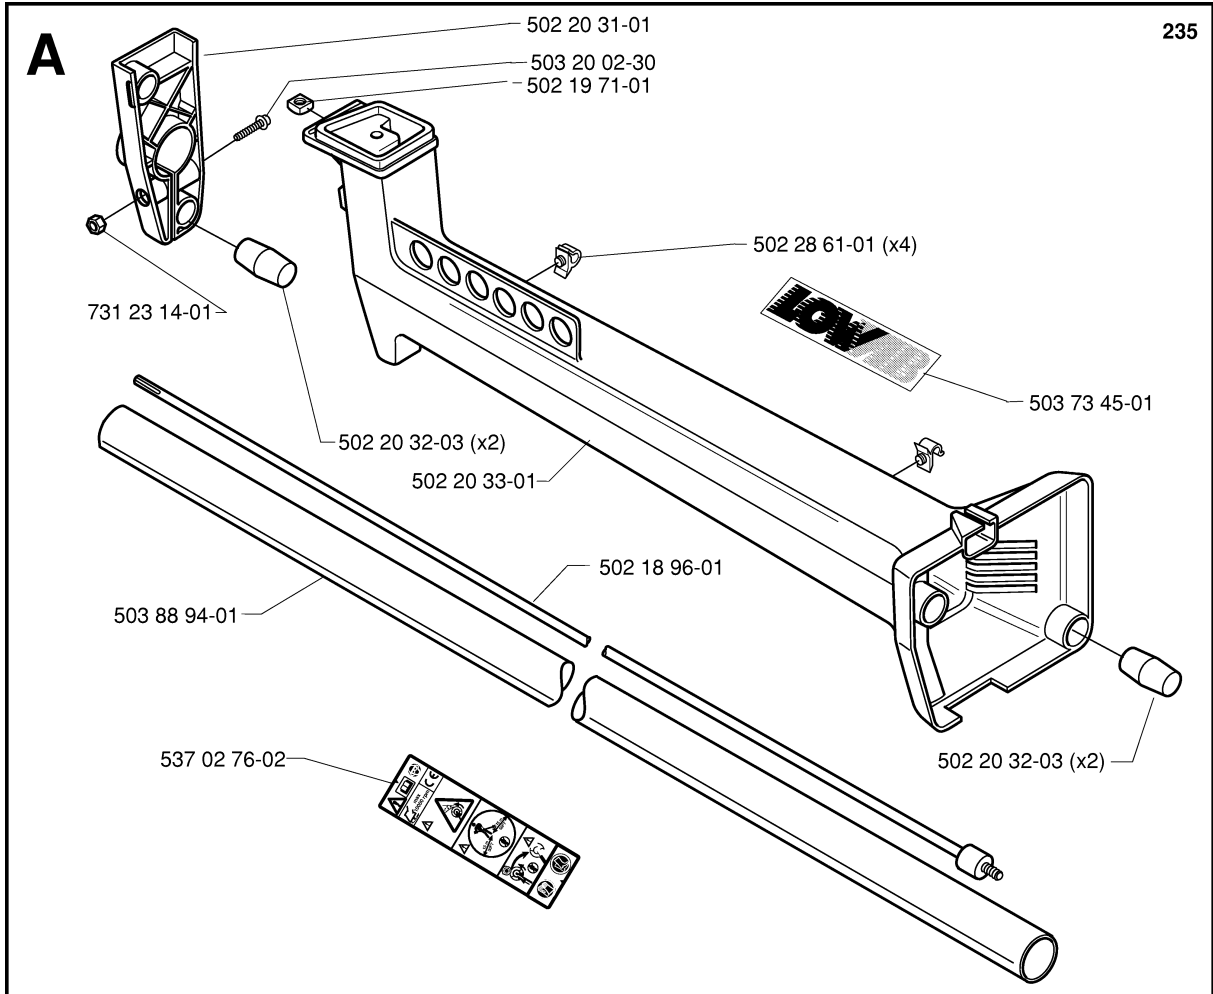

SPARE PARTS LIST

BRUSHCUTTERS/CLEARING SAWS

232 RD, 20001400001-Current

SHAFT & HANDLE

232 RD, 20001400001-Current

Part No	Description	Remark	QTY KIT
502 18 96-01	DRIVE SHAFT		1
502 19 71-01	SQUARE NUT		1
502 20 31-01	HOLDER ANTIVIBRATION		1
502 20 32-03	ANTIVIBRATION ELEMENT		2
502 20 32-03	ANTIVIBRATION ELEMENT		2
502 20 33-01	SUSPENSION		1
502 28 61-01	CLIP		1
503 20 02-25	SCREW IHSCFM		1
503 20 02-30	SCREW IHSCFM		1
503 21 07-16	SCREW IHST	R/RD	1
503 71 43-01	DRIVE SHAFT ASSY		1
503 72 18-01	COVER	L	1
503 72 24-01	HOLDER ANTIVIBRATION		1
503 73 45-01	LABEL		1
503 73 47-02	LOCK KABLAGE STYRE	R/RD	1
503 79 56-01	LABEL	LD	1
503 88 94-01	TUBE		1
503 88 95-01	TUBE		1
537 02 76-02	LABEL		1
731 23 14-01	HEXAGON NUT		1

SHAFT

232 RD, 20001400001-Current

Part No	Description	Remark	QTY KIT
502 20 38-01	KNOB		1
503 20 02-10	SCREW IHSCFM		1
503 20 02-25	SCREW IHSCFM		1
503 70 80-01	COMPRESSION SLEEVE		1
503 71 43-02	DRIVE SHAFT ASSY		1
503 71 54-01	LOCKING PLATE		1
503 72 77-01	DRIVE SHAFT ASSY		1
503 78 51-01	BEARING CAGE		1
503 78 52-01	SUPPORTING BEARING		1
503 88 96-01	TUBE		1
503 88 96-02	TUBE		1
537 02 76-02	LABEL		1
725 23 79-51	SCREW EHHM		1
735 58 08-10	LOCKWASHER		1
740 43 15-00	O-RING		1

F

232R/RD
235R

THROTTLE CONTROLS

232 RD, 20001400001-Current

Part No	Description	Remark	QTY KIT
502 18 98-01	THROTTLE CABLE		1
502 19 58-13	HANDLE		1
502 19 90-03	HANDLE HALF		1
502 19 91-05	HANDLE HALF		1
502 19 92-01	THROTTLE TRIGGER		1
502 19 94-01	THROTTLE LOCKOUT		1
502 20 69-01	WIRING		1
502 21 12-01	STAPLE		1
503 20 02-35	SCREW IHSCFM		1
503 21 07-22	SCREW IHST		1
503 22 65-04	SQUARE NUT		1
503 71 82-01	SWITCH		1
503 79 41-01	RECOIL SPRING		1