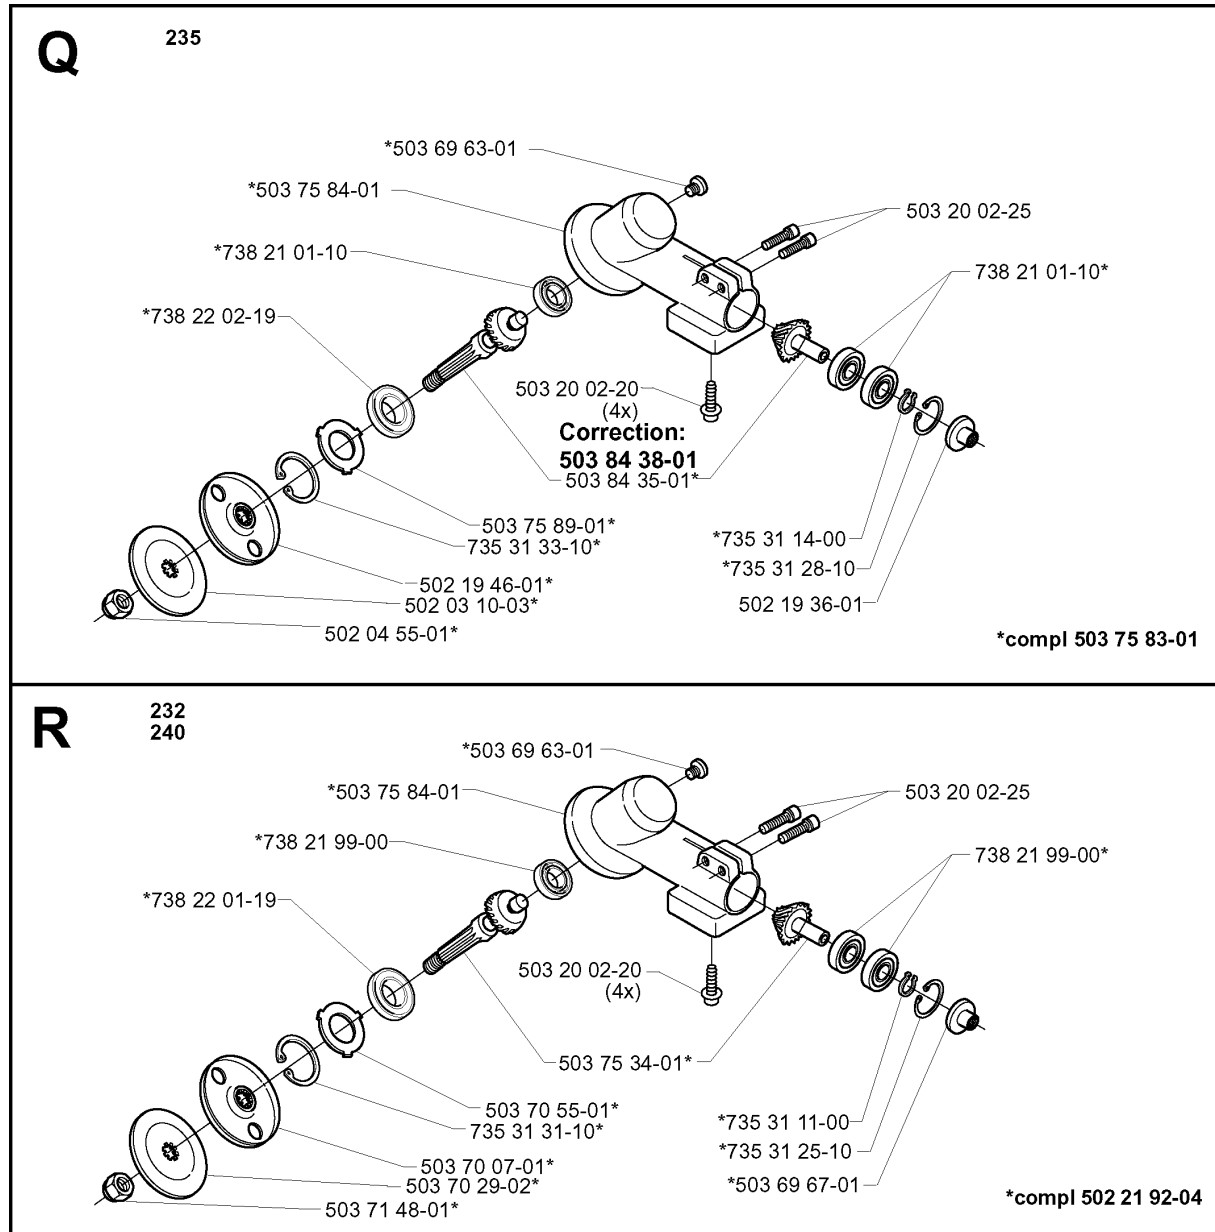

SPARE PARTS LIST

BRUSHCUTTERS/CLEARING SAWS

232 RD, 20001400001-Current

SHAFT & HANDLE

232 RD, 20001400001-Current

Part No	Description	Remark	QTY KIT
502 18 96-01	DRIVE SHAFT		1
502 19 71-01	SQUARE NUT		1
502 20 31-01	HOLDER ANTIVIBRATION		1
502 20 32-03	ANTIVIBRATION ELEMENT		2
502 20 32-03	ANTIVIBRATION ELEMENT		2
502 20 33-01	SUSPENSION		1
502 28 61-01	CLIP		1
503 20 02-25	SCREW IHSCFM		1
503 20 02-30	SCREW IHSCFM		1
503 21 07-16	SCREW IHST	R/RD	1
503 71 43-01	DRIVE SHAFT ASSY		1
503 72 18-01	COVER	L	1
503 72 24-01	HOLDER ANTIVIBRATION		1
503 73 45-01	LABEL		1
503 73 47-02	LOCK KABLAGE STYRE	R/RD	1
503 79 56-01	LABEL	LD	1
503 88 94-01	TUBE		1
503 88 95-01	TUBE		1
537 02 76-02	LABEL		1
731 23 14-01	HEXAGON NUT		1

P

***compl 503 84 00-02**

CRANKCASE

232 RD, 20001400001-Current

Part No	Description	Remark	QTY KIT
501 27 82-01	GASKET		1
501 76 83-24	FUEL HOSE		1
503 22 72-01	SPEED NUT		4
503 44 32-01	FUEL FILTER		1
503 73 58-01	BUSHING		2
503 82 80-04	TANK CAP ASSY		1
503 84 00-02	CRANKCASE		1
503 98 81-01	SCREW	2X	1
537 04 24-03	FUEL HOSE		1
725 53 72-55	SCREW IHSCM		4