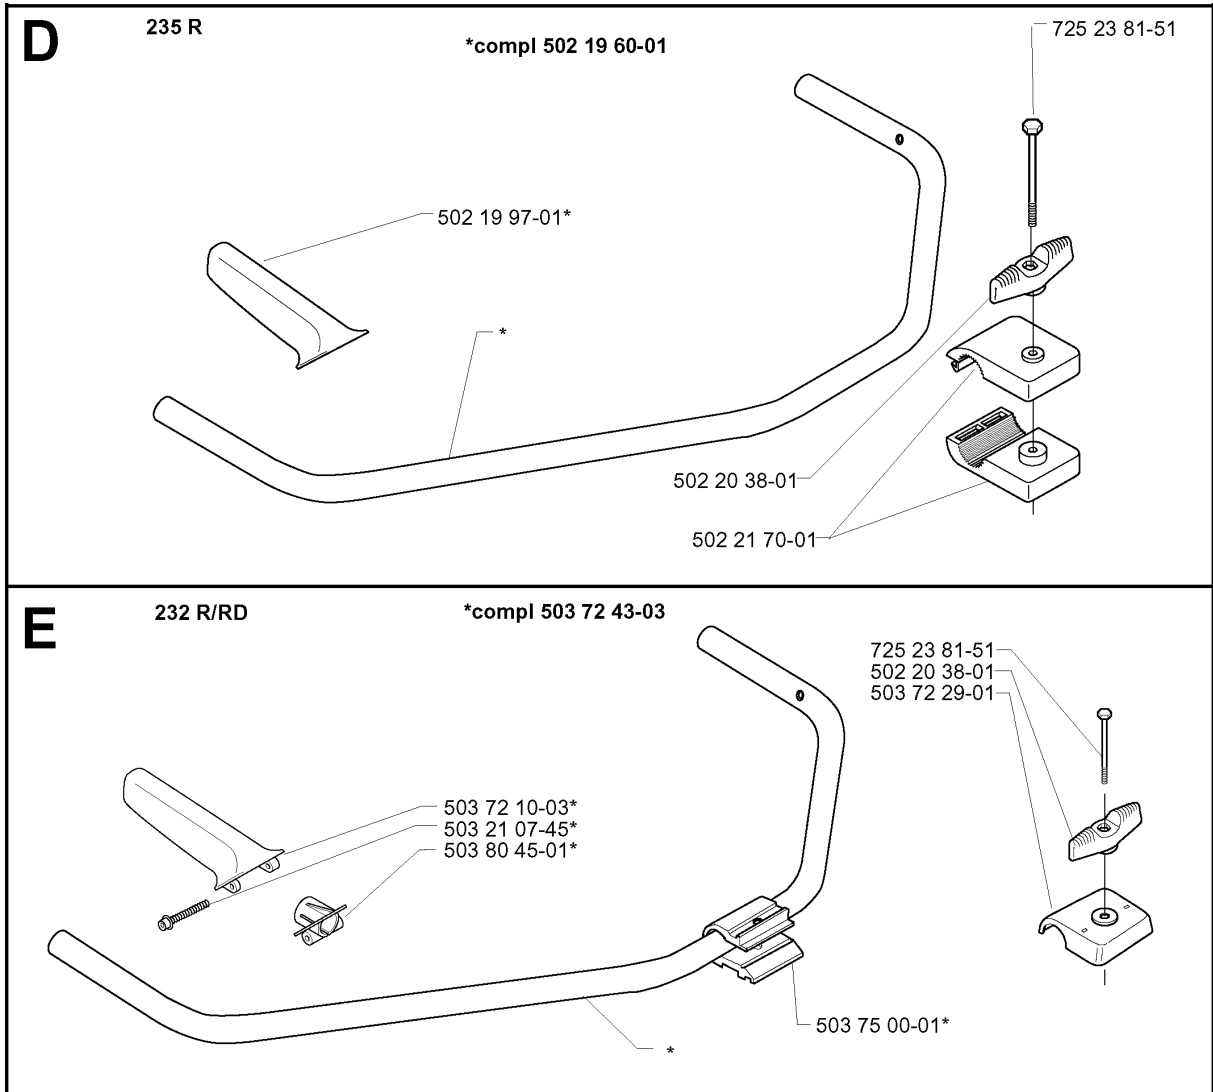

SPARE PARTS LIST

BRUSHCUTTERS/CLEARING SAWS

232 RD, 20001400001-Current

SHAFT & HANDLE

232 RD, 20001400001-Current

Part No	Description	Remark	QTY KIT
502 18 96-01	DRIVE SHAFT		1
502 19 71-01	SQUARE NUT		1
502 20 31-01	HOLDER ANTIVIBRATION		1
502 20 32-03	ANTIVIBRATION ELEMENT		2
502 20 32-03	ANTIVIBRATION ELEMENT		2
502 20 33-01	SUSPENSION		1
502 28 61-01	CLIP		1
503 20 02-25	SCREW IHSCFM		1
503 20 02-30	SCREW IHSCFM		1
503 21 07-16	SCREW IHST	R/RD	1
503 71 43-01	DRIVE SHAFT ASSY		1
503 72 18-01	COVER	L	1
503 72 24-01	HOLDER ANTIVIBRATION		1
503 73 45-01	LABEL		1
503 73 47-02	LOCK KABLAGE STYRE	R/RD	1
503 79 56-01	LABEL	LD	1
503 88 94-01	TUBE		1
503 88 95-01	TUBE		1
537 02 76-02	LABEL		1
731 23 14-01	HEXAGON NUT		1

SHAFT

232 RD, 20001400001-Current

Part No	Description	Remark	QTY KIT
502 20 38-01	KNOB		1
503 20 02-10	SCREW IHSCFM		1
503 20 02-25	SCREW IHSCFM		1
503 70 80-01	COMPRESSION SLEEVE		1
503 71 43-02	DRIVE SHAFT ASSY		1
503 71 54-01	LOCKING PLATE		1
503 72 77-01	DRIVE SHAFT ASSY		1
503 78 51-01	BEARING CAGE		1
503 78 52-01	SUPPORTING BEARING		1
503 88 96-01	TUBE		1
503 88 96-02	TUBE		1
537 02 76-02	LABEL		1
725 23 79-51	SCREW EHHM		1
735 58 08-10	LOCKWASHER		1
740 43 15-00	O-RING		1

F

232R/RD
235R

THROTTLE CONTROLS

232 RD, 20001400001-Current

Part No	Description	Remark	QTY KIT
502 18 98-01	THROTTLE CABLE		1
502 19 58-13	HANDLE		1
502 19 90-03	HANDLE HALF		1
502 19 91-05	HANDLE HALF		1
502 19 92-01	THROTTLE TRIGGER		1
502 19 94-01	THROTTLE LOCKOUT		1
502 20 69-01	WIRING		1
502 21 12-01	STAPLE		1
503 20 02-35	SCREW IHSCFM		1
503 21 07-22	SCREW IHST		1
503 22 65-04	SQUARE NUT		1
503 71 82-01	SWITCH		1
503 79 41-01	RECOIL SPRING		1