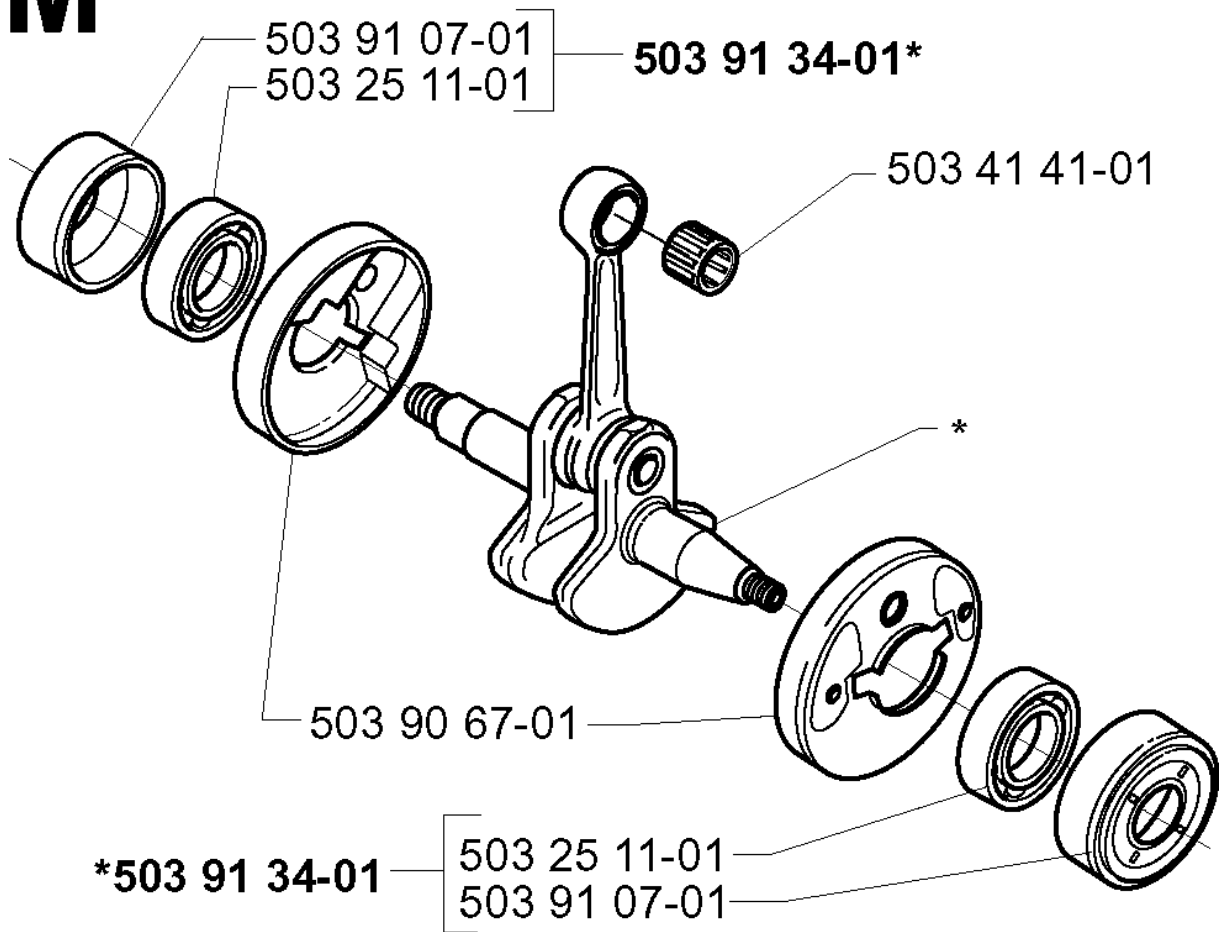

M

*compl 502 21 28-04