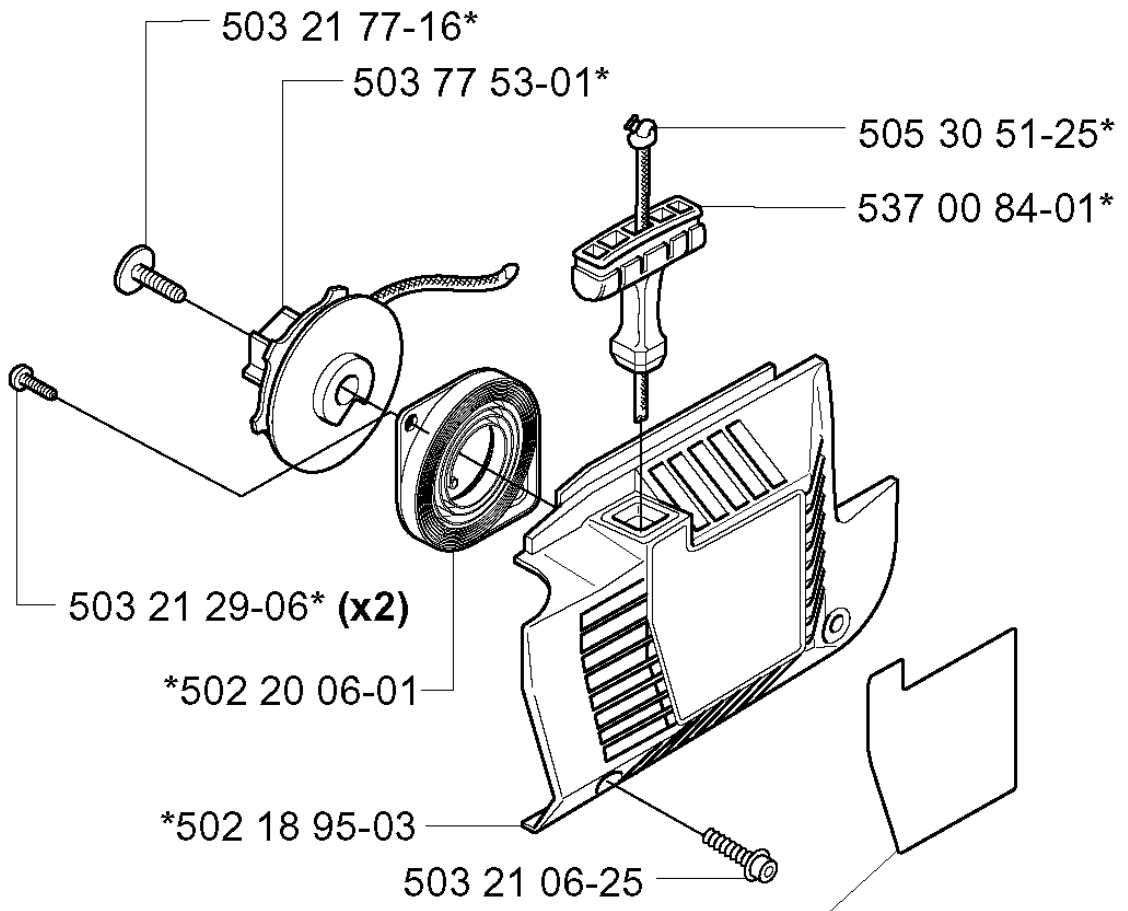

M *compl 502 18 95-02

225

- 502 21 25-19 (R)
- 502 21 25-20 (RD)
- 502 21 25-21 (L)
- 502 21 25-22 (LD)
- 502 21 25-23 (RJ)

227

- 502 21 25-37 (R)
- 502 21 25-38 (RD)
- 502 21 25-35 (L)
- 502 21 25-36 (LD)
- 502 21 25-39 (RJ)