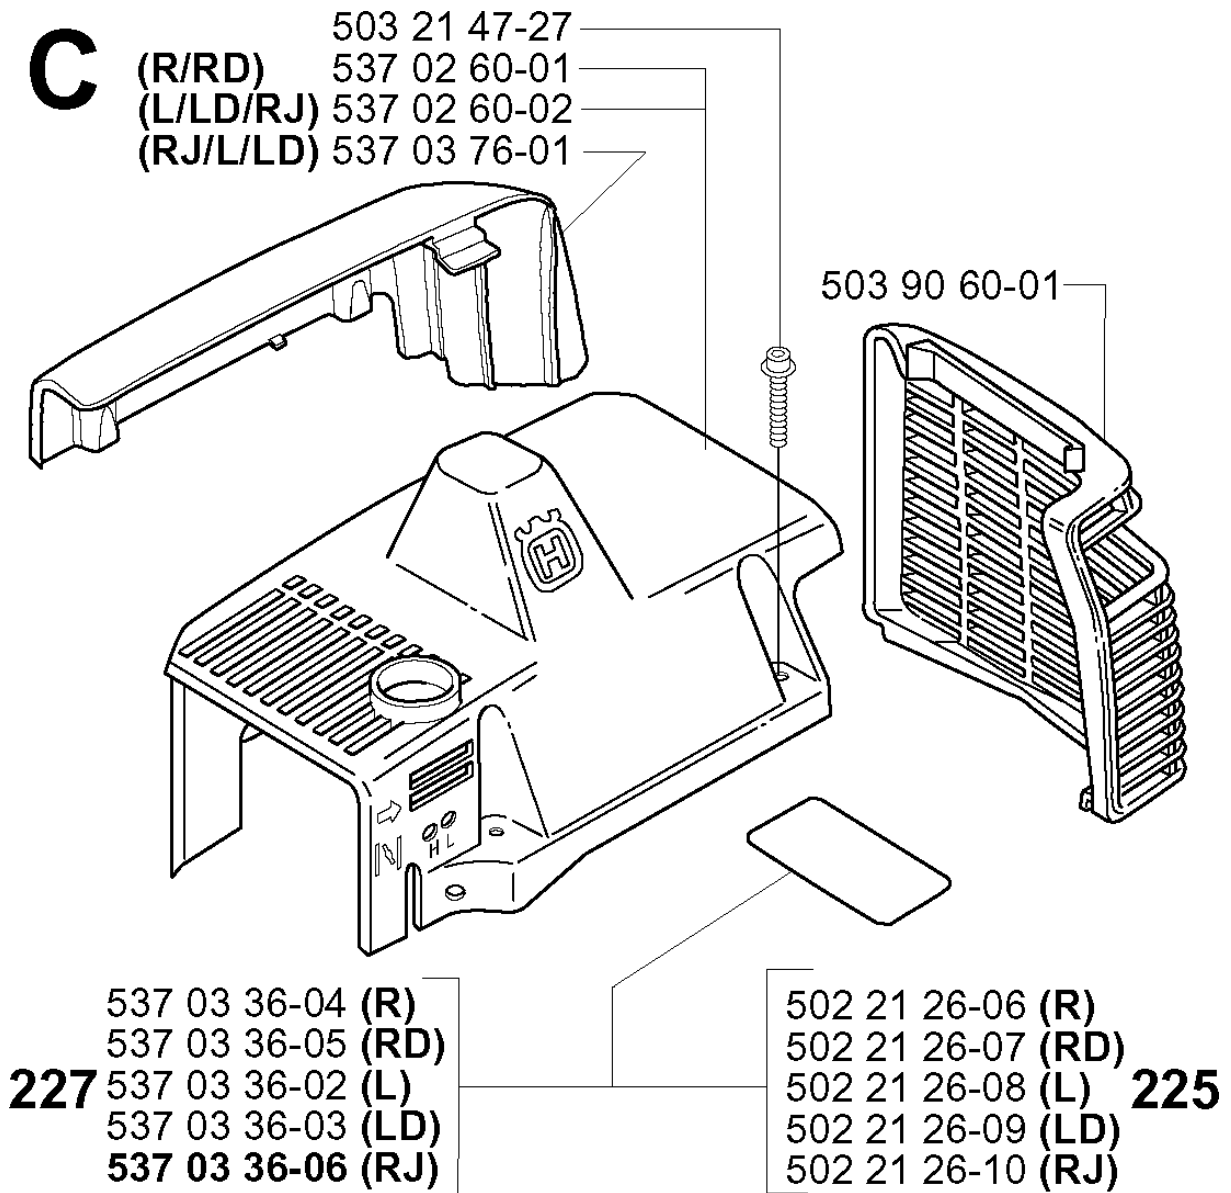

**B**

\*compl 502 19 58-03  
\*\*compl 503 72 43-03

\*compl 503 72 43-03

## HANDLE &amp; CONTROLS

225 R, 20004000001-Current

Part No	Description	Remark	QTY KIT
502 18 98-01	THROTTLE CABLE		1
502 19 58-03	HANDLE		1
502 19 58-13	HANDLE		1
502 19 90-03	HANDLE HALF		1
502 19 91-05	HANDLE HALF		1
502 19 92-01	THROTTLE TRIGGER		1
502 19 94-01	THROTTLE LOCKOUT		1
502 20 38-01	KNOB		1
502 20 69-01	WIRING		1
502 21 12-01	STAPLE		1
503 20 02-35	SCREW IHSCFM		1
503 21 07-22	SCREW IHSCT		1
503 21 07-45	SCREW IHSCT		1
503 22 65-04	SQUARE NUT		1
503 71 82-01	SWITCH		1
503 72 10-03	HANDLE		1
503 72 29-01	COVER		1
503 72 43-03	HANDLEBAR PART ASSY		1
503 72 43-03	HANDLEBAR PART ASSY		1
503 75 00-01	HANDLEBAR BRACKET		1
503 75 00-01	HANDLEBAR BRACKET		1
503 75 00-01	HANDLEBAR BRACKET		1
503 78 04-03	HANDLE LOOP	L	1
503 79 41-01	RECOIL SPRING		1
503 80 45-01	BRACKET		1
537 07 71-01	HANDLE	RJ	1
725 23 81-51	SCREW EHHM		1