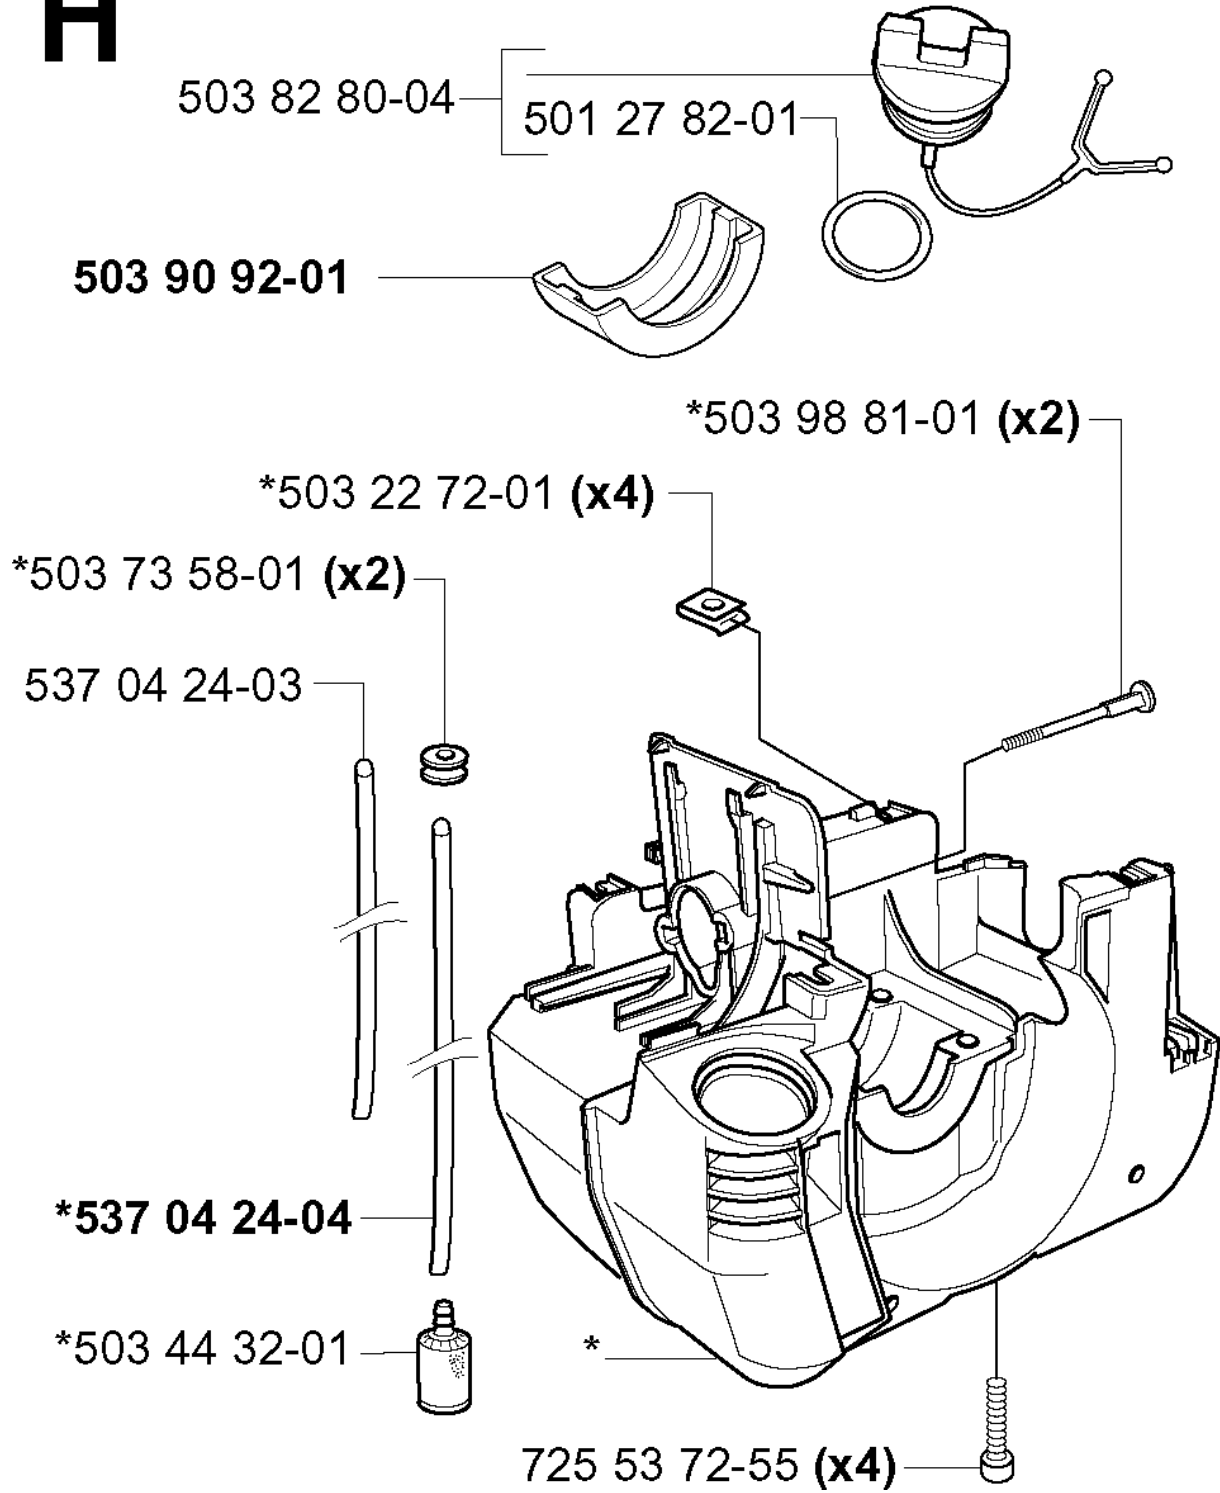

H

*compl 503 84 00-02