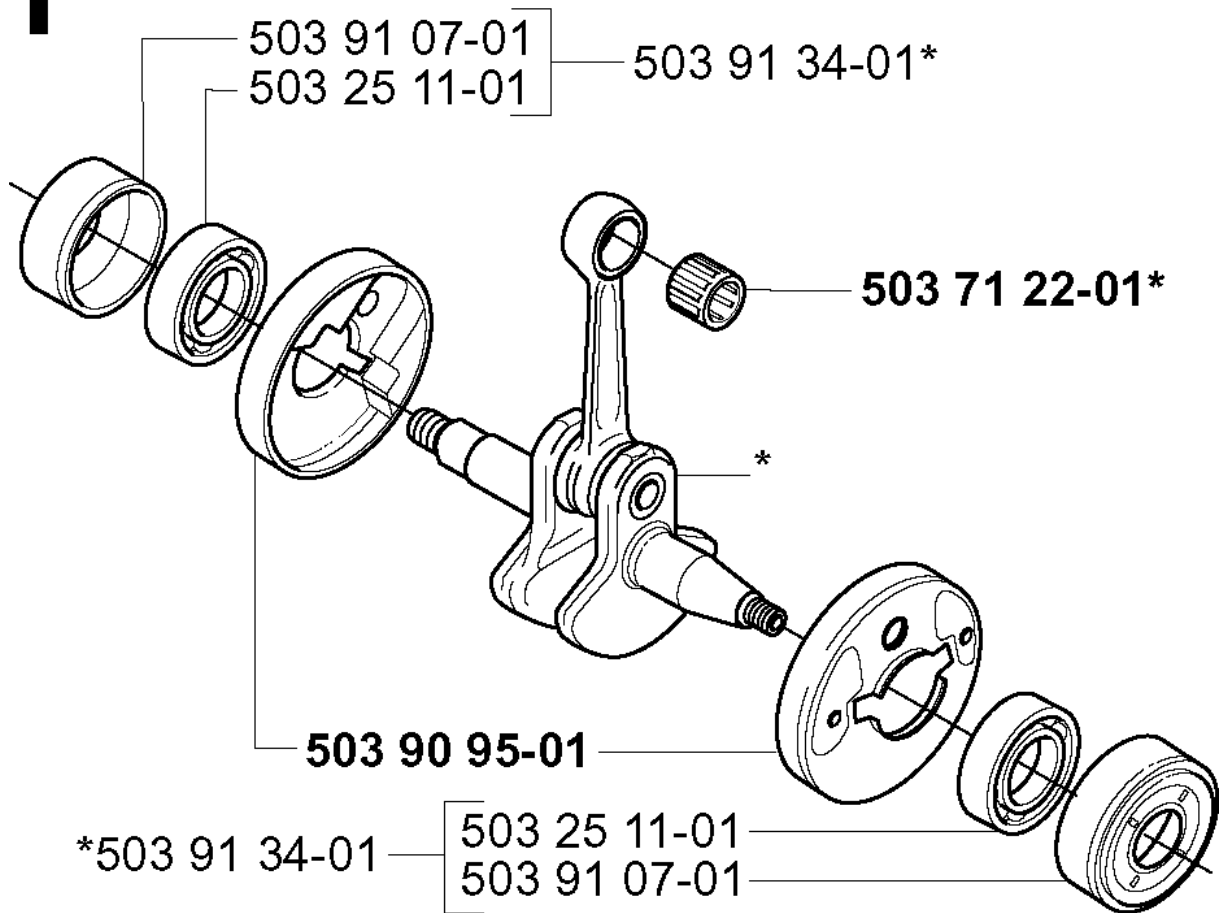

F

*compl 503 72 44-05