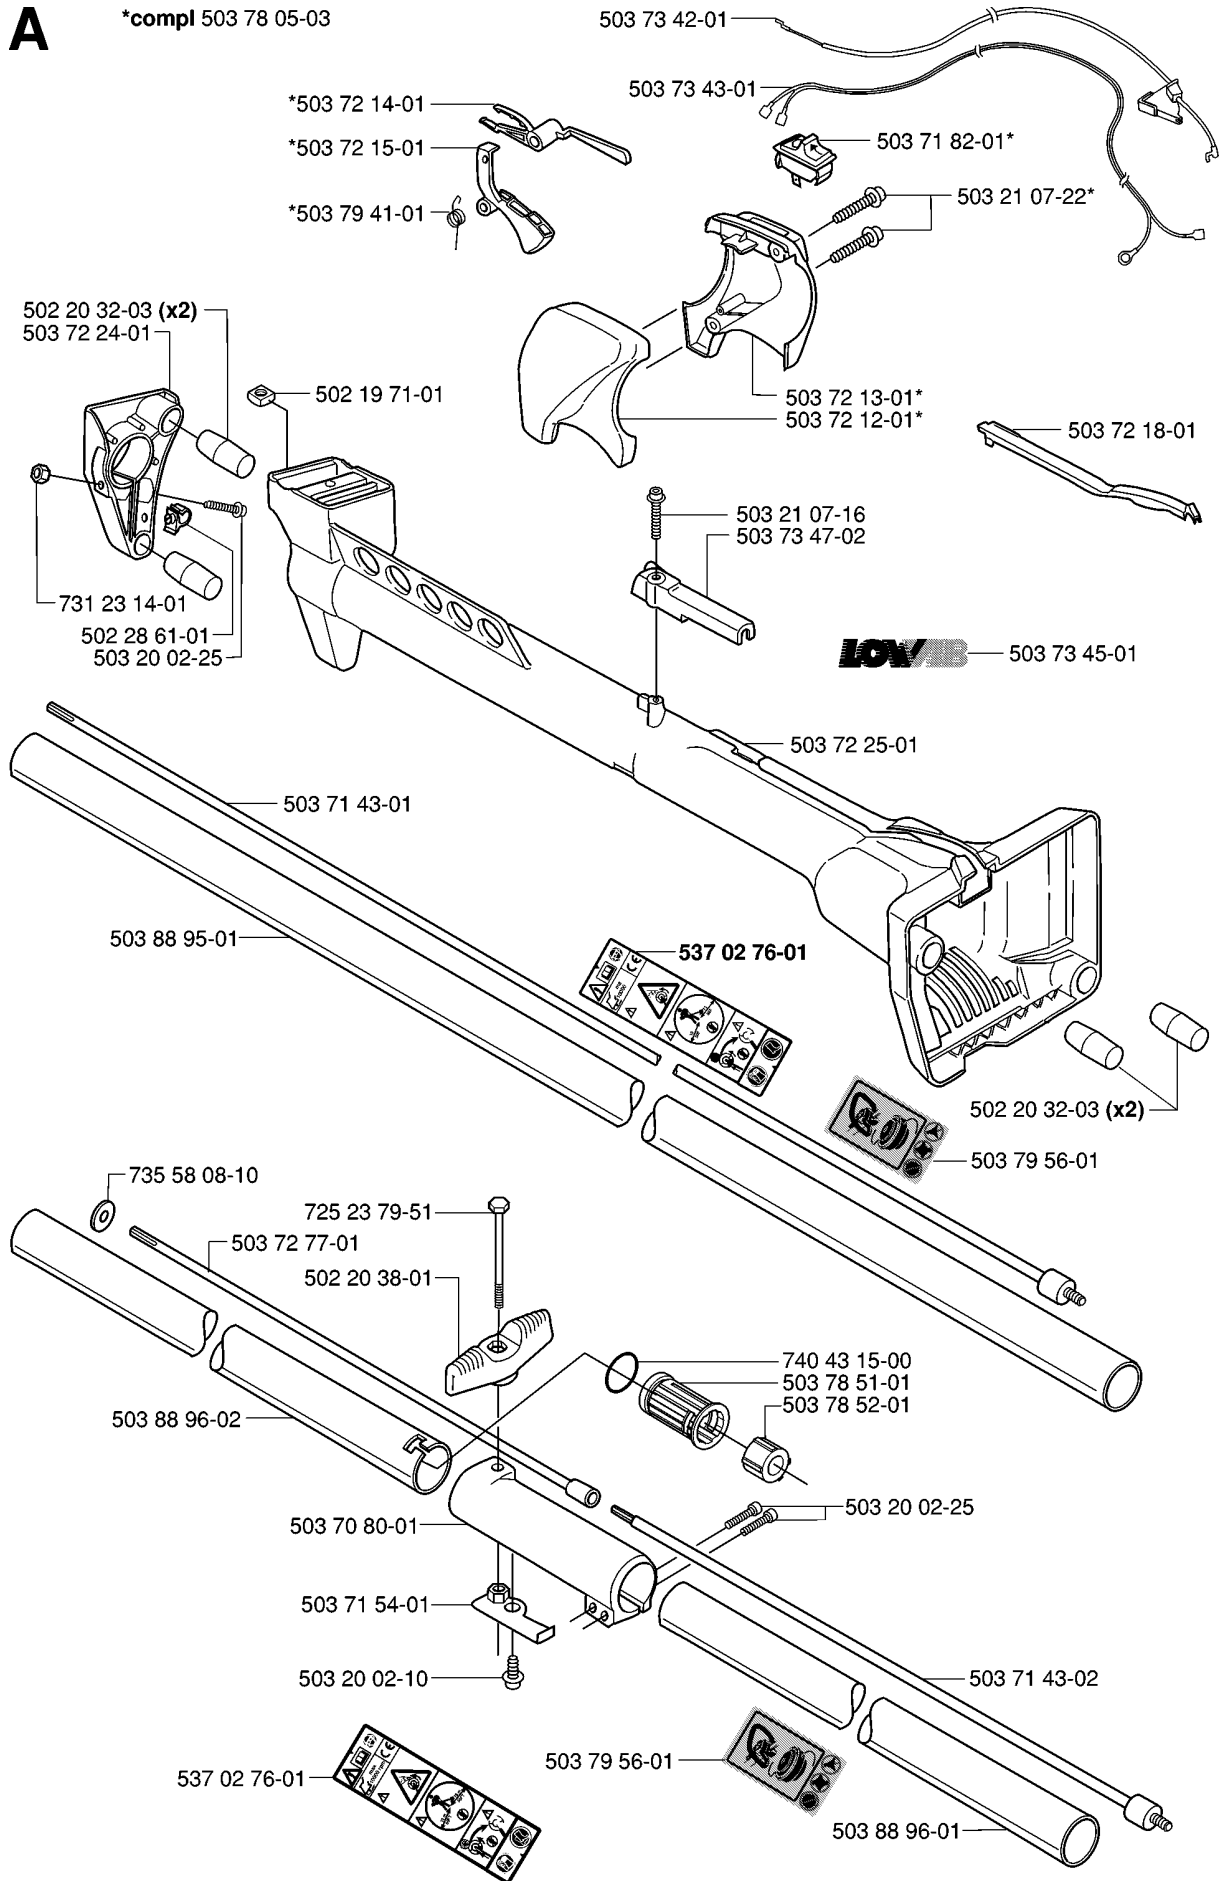

## SHAFT &amp; HANDLE

225 R, 20004000001-Current

Part No	Description	Remark	QTY KIT
502 19 71-01	SQUARE NUT		1
502 20 32-03	ANTIVIBRATION ELEMENT		2
502 20 32-03	ANTIVIBRATION ELEMENT		2
502 20 38-01	KNOB		1
502 28 61-01	CLIP		1
503 20 02-10	SCREW IHSCFM		1
503 20 02-25	SCREW IHSCFM		1
503 20 02-25	SCREW IHSCFM		1
503 21 07-16	SCREW IHSCFM		1
503 21 07-22	SCREW IHSCFM		1
503 70 80-01	COMPRESSION SLEEVE		1
503 71 43-01	DRIVE SHAFT ASSY		1
503 71 43-02	DRIVE SHAFT ASSY		1
503 71 54-01	LOCKING PLATE		1
503 71 82-01	SWITCH		1
503 72 12-01	HANDLE HALF		1
503 72 13-01	HANDLE HALF		1
503 72 14-01	THROTTLE LOCKOUT		1
503 72 15-01	THROTTLE TRIGGER		1
503 72 18-01	COVER		1
503 72 24-01	HOLDER ANTIVIBRATION		1
503 72 25-01	SUSPENSION		1
503 72 77-01	DRIVE SHAFT ASSY		1
503 73 42-01	THROTTLE CABLE ASSY		1
503 73 43-01	SHORT CIRCUIT CABLE		1
503 73 45-01	LABEL		1
503 73 47-02	LOCK KABLAGE STYRE		1
503 78 05-03	HANDLE		1
503 78 51-01	BEARING CAGE		1
503 78 52-01	SUPPORTING BEARING		1
503 79 41-01	RECOIL SPRING		1
503 79 56-01	LABEL		1
503 79 56-01	LABEL		1
503 88 95-01	TUBE		1
503 88 96-01	TUBE		1
503 88 96-02	TUBE		1
537 02 76-01	LABEL		1
537 02 76-01	LABEL		1
725 23 79-51	SCREW EHHM		1
731 23 14-01	HEXAGON NUT		1
735 58 08-10	LOCKWASHER		1
740 43 15-00	O-RING		1