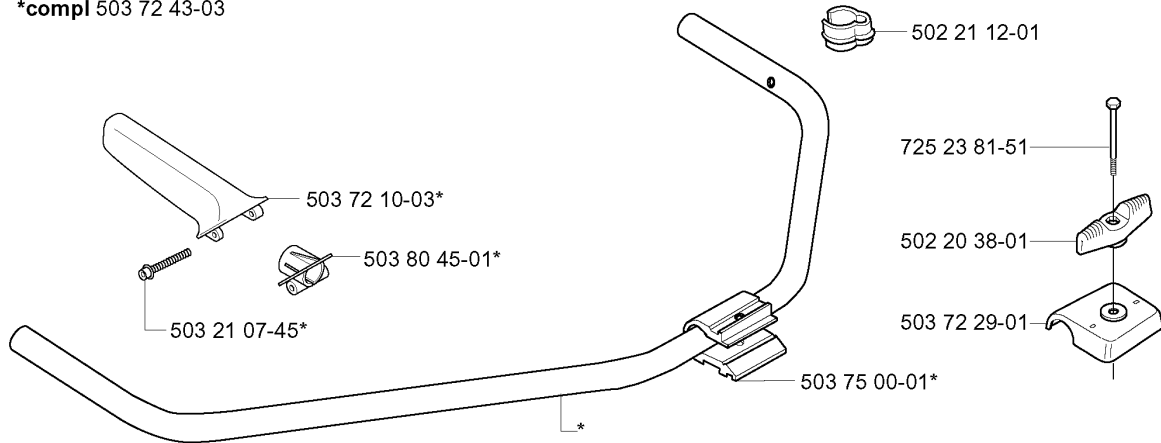

*compl 503 72 43-03