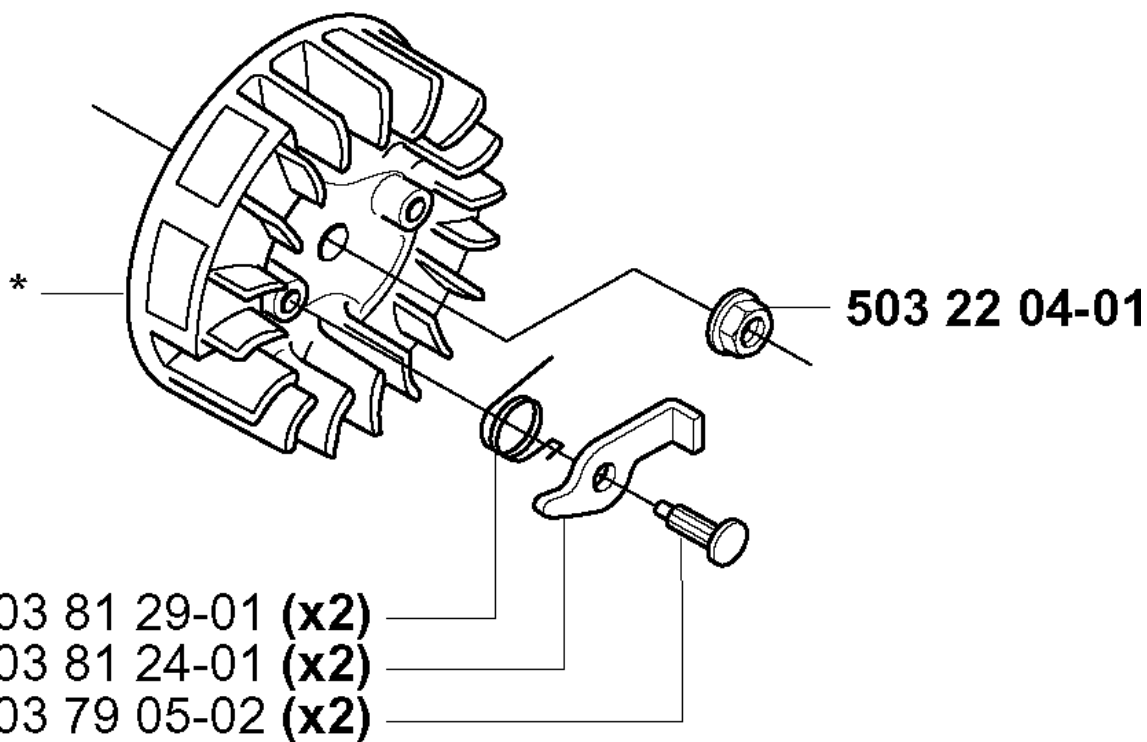

L *compl 503 79 06-01