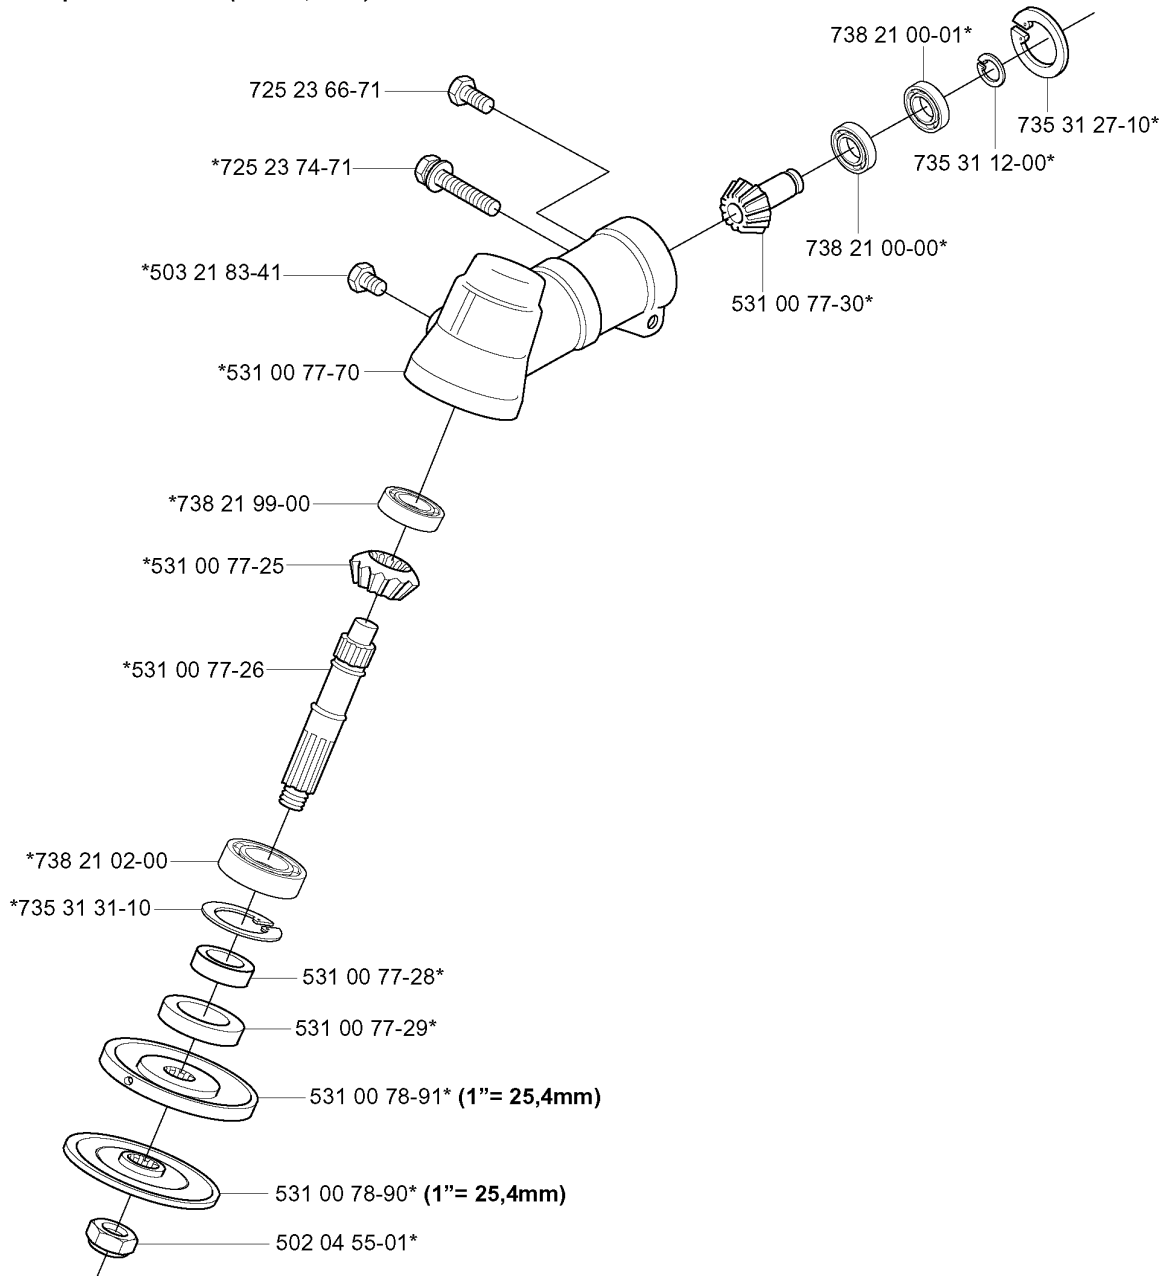

SPARE PARTS LIST

BRUSHCUTTERS/CLEARING SAWS

152 RJ, 2003-01

A *compl 531 00 79-29

HANDLE & CONTROLS

152 RJ, 2003-01

Part No	Description	Remark	QTY KIT
531 00 77-07	HANDLE		1
531 00 78-62	THROTTLE LOCK		1
531 00 78-63	RETURN SPRING		1
531 00 78-64	SCREW		4
531 00 78-72	COVER		1
531 00 78-73	LEVER		1
531 00 78-74	SCREW		1
531 00 78-74	SCREW		1
531 00 78-75	HANDLE		1
531 00 78-76	HANDLE		1
531 00 79-29	HANDLE		1
531 00 79-45	CABLE ASSY		1
531 00 79-46	THROTTLE WIRE		1
724 13 35-01	SCREW CRPANM		4
731 23 14-01	HEXAGON NUT		4
731 23 14-05	HEXAGON NUT		2

*compl 531 00 77-33

STARTER

152 RJ, 2003-01

Part No	Description	Remark	QTY KIT
503 20 25-16	SCREW IHSCM		1
531 00 77-33	STARTER ASSY		1
531 00 77-78	HANDLE		1
531 00 77-79	STARTER ROPE		1
531 00 77-80	INSERT		1
531 00 77-81	RETURN SPRING		1
531 00 77-82	STARTER PULLEY		1
531 00 77-83	WASHER		1
531 00 77-84	SCREW		1
531 00 77-85	PAWL		1
531 00 77-86	SPRING		1
531 00 77-87	PLATE		1
531 00 77-88	RETAINER RING		1
531 00 79-34	DECAL	142RJ	1
531 00 79-34	DECAL	142RJ	1
531 00 79-35	DECAL	152RJ	1
531 00 79-35	DECAL	152RJ	1
731 23 18-01	HEXAGON NUT		1

M

537 02 76-01

SHAFT

152 RJ, 2003-01

Part No	Description	Remark	QTY KIT
531 00 79-30	EYELET		1
531 00 79-31	SHAFT		1
531 00 79-32	TUBE		1
537 02 76-01	LABEL		1
723 23 29-31	SCREW SLPANM		1

N *compl 531 00 78-94 (1"= 25,4mm)

BEVEL GEAR

152 RJ, 2003-01

Part No	Description	Remark	QTY KIT
502 04 55-01	NUT		1
503 21 83-41	SCREW		1
531 00 77-25	GEAR		1
531 00 77-26	SHAFT		1
531 00 77-28	RING		1
531 00 77-29	SEALING RING		1
531 00 77-30	SHAFT		1
531 00 77-70	GEAR HOUSING		1
531 00 78-90	FLANGE	1=25,4MM	1
531 00 78-91	CARRIER	1=25,4MM	1
531 00 78-94	BEVEL GEAR	1=25,4MM	1
725 23 66-71	SCREW EHHM		1
725 23 74-71	SCREW EHHM		1
735 31 12-00	CIRCLIP		1
735 31 27-10	CIRCLIP		1
735 31 31-10	CIRCLIP		1
738 21 00-00	BALL BEARING		1
738 21 00-01	BALL BEARING		1
738 21 02-00	BALL BEARING		1
738 21 99-00	BALL BEARING		1