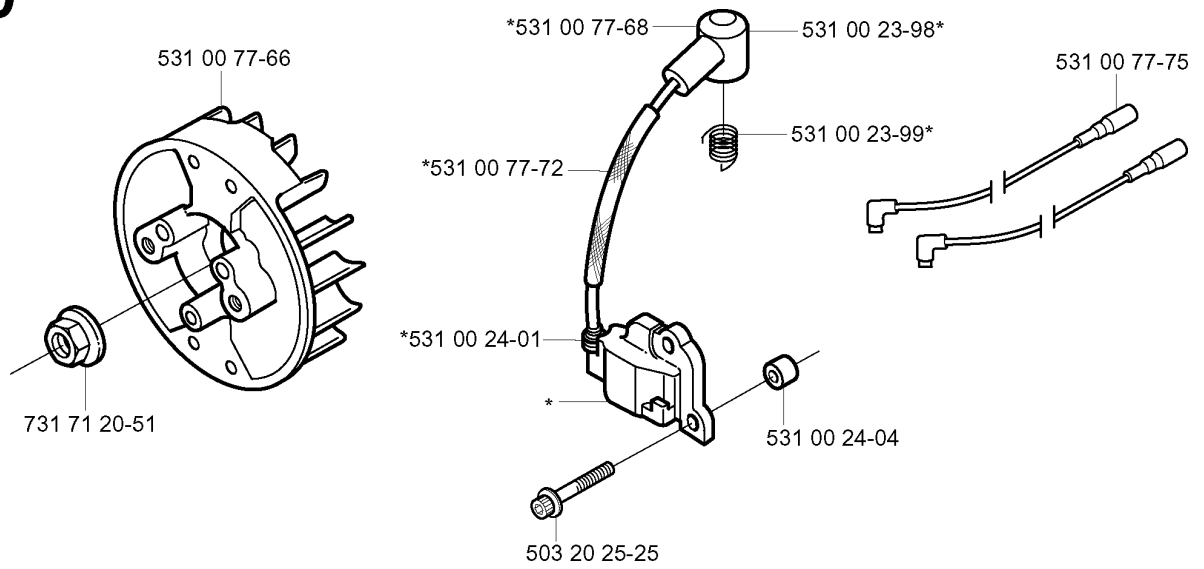

D *compl 531 00 77-67