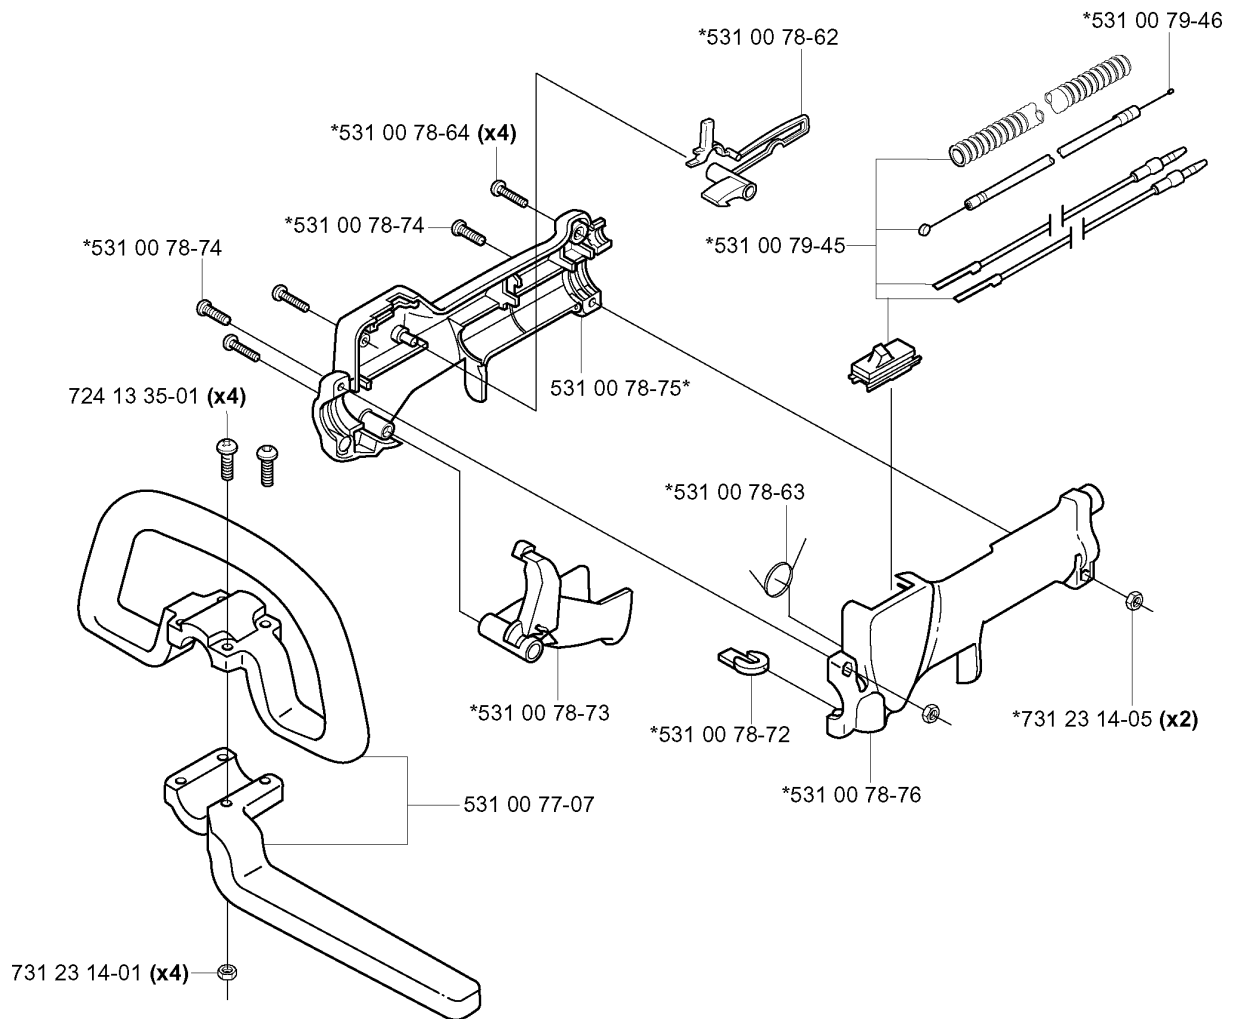

SPARE PARTS LIST

BRUSHCUTTERS/CLEARING SAWS

152 RJ, 2003-01

A *compl 531 00 79-29

HANDLE & CONTROLS

152 RJ, 2003-01

Part No	Description	Remark	QTY KIT
531 00 77-07	HANDLE		1
531 00 78-62	THROTTLE LOCK		1
531 00 78-63	RETURN SPRING		1
531 00 78-64	SCREW		4
531 00 78-72	COVER		1
531 00 78-73	LEVER		1
531 00 78-74	SCREW		1
531 00 78-74	SCREW		1
531 00 78-75	HANDLE		1
531 00 78-76	HANDLE		1
531 00 79-29	HANDLE		1
531 00 79-45	CABLE ASSY		1
531 00 79-46	THROTTLE WIRE		1
724 13 35-01	SCREW CRPANM		4
731 23 14-01	HEXAGON NUT		4
731 23 14-05	HEXAGON NUT		2

B

CLUTCH

152 RJ, 2003-01

Part No	Description	Remark	QTY KIT
531 00 77-60	CLUTCH		1
531 00 77-61	SPRING		1
531 00 77-62	WASHER		1
531 00 77-63	WASHER		1
531 00 77-64	SCREW		1
531 00 77-73	BUMPER		1
531 00 77-74	BUMPER		1
531 00 77-76	WASHER		1
531 00 79-26	CLUTCH DRUM		1
531 00 79-27	COVER		1
531 00 79-28	CLUTCH COVER		1
723 23 29-31	SCREW SLPANM		1
725 23 74-71	SCREW EHHM		1
725 53 70-01	SCREW IHSCM		1
735 31 31-10	CIRCLIP		1
738 22 01-19	BALL BEARING		1

Part No	Description	Remark	QTY KIT
503 20 25-25	SCREW IHSCM		1
531 00 23-98	SPARK PLUG CONNECTION		1
531 00 23-99	SPRING		1
531 00 24-01	SLEEVE		1
531 00 24-04	SPACER		1
531 00 77-66	FLYWHEEL		1
531 00 77-67	IGNITION MODULE		1
531 00 77-68	CABLE		1
531 00 77-72	PROTECTOR		1
531 00 77-75	CABLE		1
731 71 20-51	HEXAGON NUT FLANGE		1

E

FUEL TANK

152 RJ, 2003-01

Part No	Description	Remark	QTY KIT
531 00 24-10	VALVE		1
531 00 24-11	SLEEVE		1
531 00 24-15	CLIP		1
531 00 24-15	CLIP		1
531 00 24-17	PAD		1
531 00 40-06	GASKET		1
531 00 78-14	TANK CAP		1
531 00 78-15	HOSE		1
531 00 78-16	PIPE		1
531 00 78-17	FILTER		1
531 00 78-18	SLEEVE		1
531 00 79-41	TANK UNIT		1