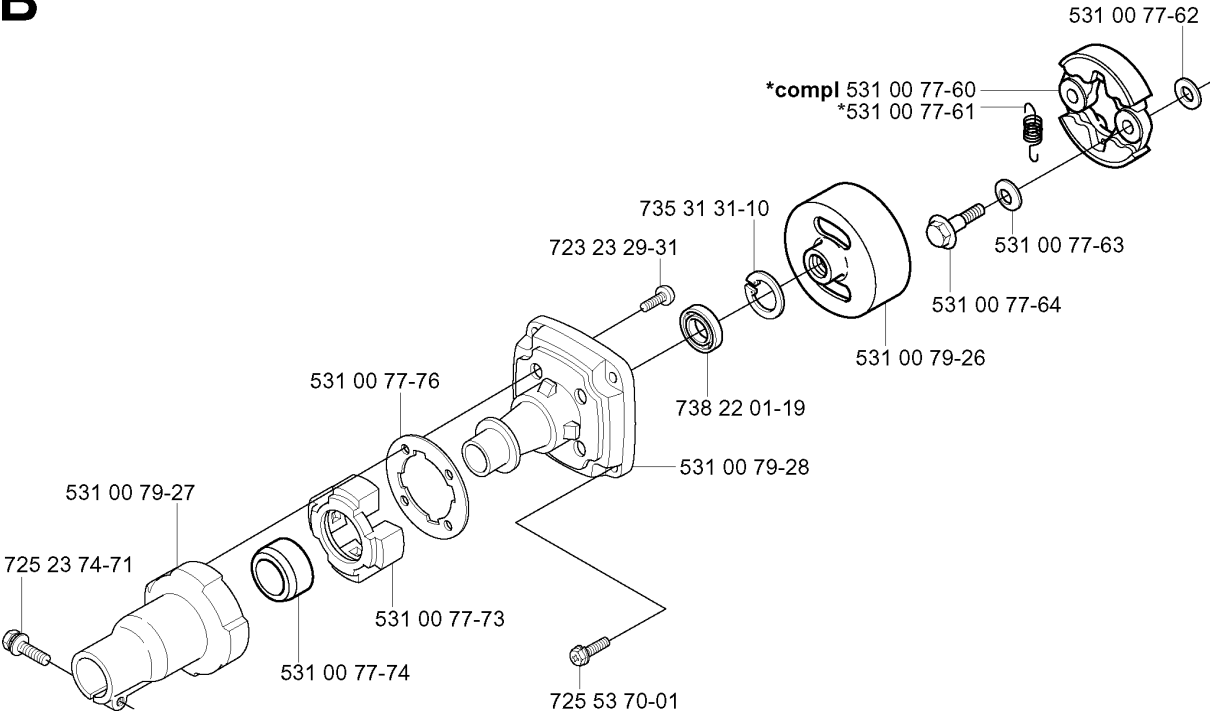

SPARE PARTS LIST

BRUSHCUTTERS/CLEARING SAWS

152 RJ, 2003-01

A *compl 531 00 79-29

HANDLE & CONTROLS

152 RJ, 2003-01

Part No	Description	Remark	QTY KIT
531 00 77-07	HANDLE		1
531 00 78-62	THROTTLE LOCK		1
531 00 78-63	RETURN SPRING		1
531 00 78-64	SCREW		4
531 00 78-72	COVER		1
531 00 78-73	LEVER		1
531 00 78-74	SCREW		1
531 00 78-74	SCREW		1
531 00 78-75	HANDLE		1
531 00 78-76	HANDLE		1
531 00 79-29	HANDLE		1
531 00 79-45	CABLE ASSY		1
531 00 79-46	THROTTLE WIRE		1
724 13 35-01	SCREW CRPANM		4
731 23 14-01	HEXAGON NUT		4
731 23 14-05	HEXAGON NUT		2

B

CLUTCH

152 RJ, 2003-01

Part No	Description	Remark	QTY KIT
531 00 77-60	CLUTCH		1
531 00 77-61	SPRING		1
531 00 77-62	WASHER		1
531 00 77-63	WASHER		1
531 00 77-64	SCREW		1
531 00 77-73	BUMPER		1
531 00 77-74	BUMPER		1
531 00 77-76	WASHER		1
531 00 79-26	CLUTCH DRUM		1
531 00 79-27	COVER		1
531 00 79-28	CLUTCH COVER		1
723 23 29-31	SCREW SLPANM		1
725 23 74-71	SCREW EHHM		1
725 53 70-01	SCREW IHSCM		1
735 31 31-10	CIRCLIP		1
738 22 01-19	BALL BEARING		1

Part No	Description	Remark	QTY KIT
503 20 25-25	SCREW IHSCM		1
531 00 23-98	SPARK PLUG CONNECTION		1
531 00 23-99	SPRING		1
531 00 24-01	SLEEVE		1
531 00 24-04	SPACER		1
531 00 77-66	FLYWHEEL		1
531 00 77-67	IGNITION MODULE		1
531 00 77-68	CABLE		1
531 00 77-72	PROTECTOR		1
531 00 77-75	CABLE		1
731 71 20-51	HEXAGON NUT FLANGE		1

E

FUEL TANK

152 RJ, 2003-01

Part No	Description	Remark	QTY KIT
531 00 24-10	VALVE		1
531 00 24-11	SLEEVE		1
531 00 24-15	CLIP		1
531 00 24-15	CLIP		1
531 00 24-17	PAD		1
531 00 40-06	GASKET		1
531 00 78-14	TANK CAP		1
531 00 78-15	HOSE		1
531 00 78-16	PIPE		1
531 00 78-17	FILTER		1
531 00 78-18	SLEEVE		1
531 00 79-41	TANK UNIT		1