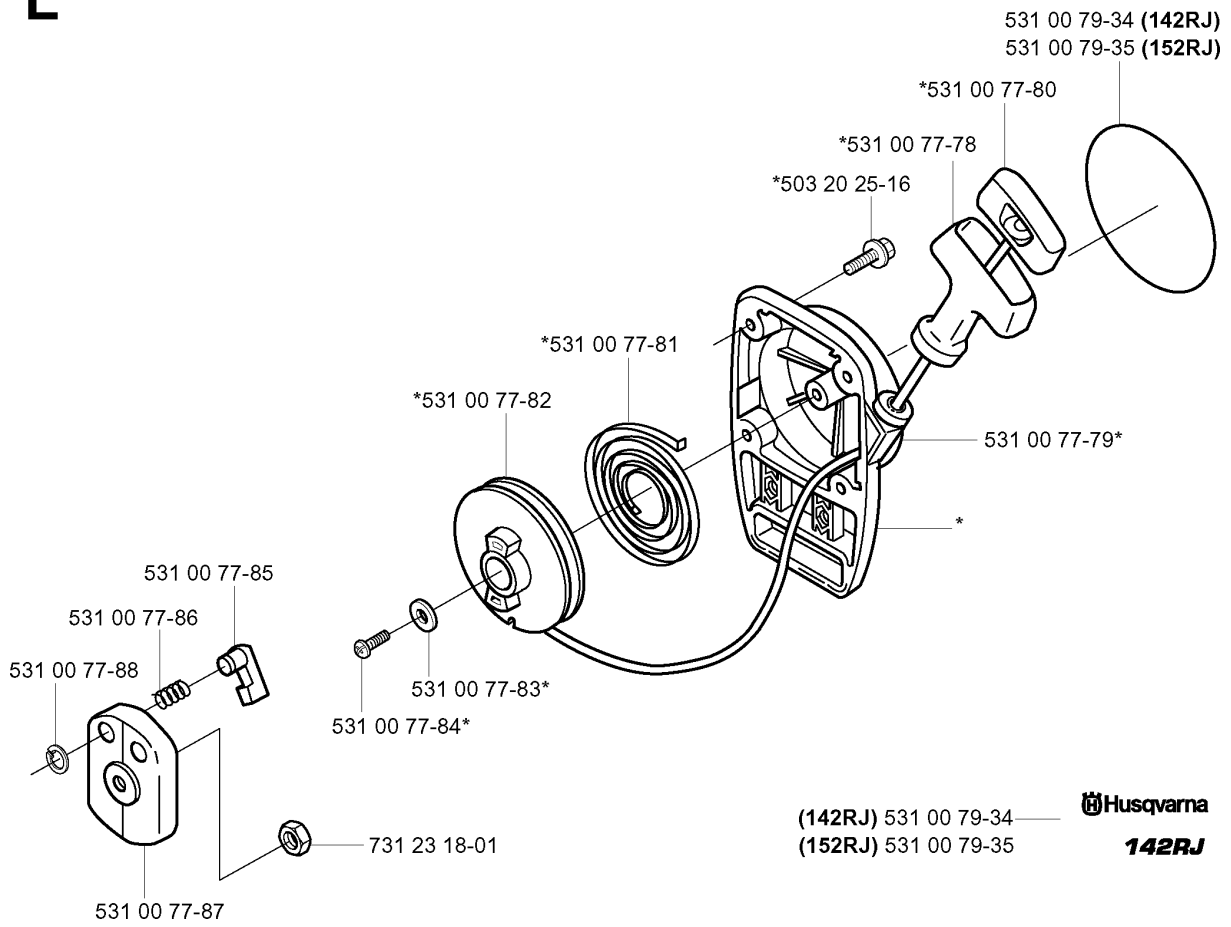

K *compl 531 00 78-03

AIR FILTER

152 RJ, 2003-01

Part No	Description	Remark	QTY KIT
503 20 02-25	SCREW IHSCFM		1
531 00 41-51	RETAINER RING		1
531 00 48-29	ATTACHMENT		1
531 00 77-38	SPACER		1
531 00 77-39	PROTECTOR		1
531 00 77-41	GASKET		1
531 00 77-41	GASKET		1
531 00 78-03	HOUSING		1
531 00 78-05	WASHER		1
531 00 78-06	RING		1
531 00 78-07	BRACKET		1
531 00 78-08	SCREW		1
531 00 78-09	SCREEN		1
531 00 78-10	AIR FILTER		1
531 00 78-11	COVER		1
531 00 78-12	SCREW		1
531 00 79-40	DECAL		1
531 00 79-40	DECAL		1
531 00 79-44	CHOKE CONTROL		1

*compl 531 00 77-33

STARTER

152 RJ, 2003-01

Part No	Description	Remark	QTY KIT
503 20 25-16	SCREW IHSCM		1
531 00 77-33	STARTER ASSY		1
531 00 77-78	HANDLE		1
531 00 77-79	STARTER ROPE		1
531 00 77-80	INSERT		1
531 00 77-81	RETURN SPRING		1
531 00 77-82	STARTER PULLEY		1
531 00 77-83	WASHER		1
531 00 77-84	SCREW		1
531 00 77-85	PAWL		1
531 00 77-86	SPRING		1
531 00 77-87	PLATE		1
531 00 77-88	RETAINER RING		1
531 00 79-34	DECAL	142RJ	1
531 00 79-34	DECAL	142RJ	1
531 00 79-35	DECAL	152RJ	1
531 00 79-35	DECAL	152RJ	1
731 23 18-01	HEXAGON NUT		1