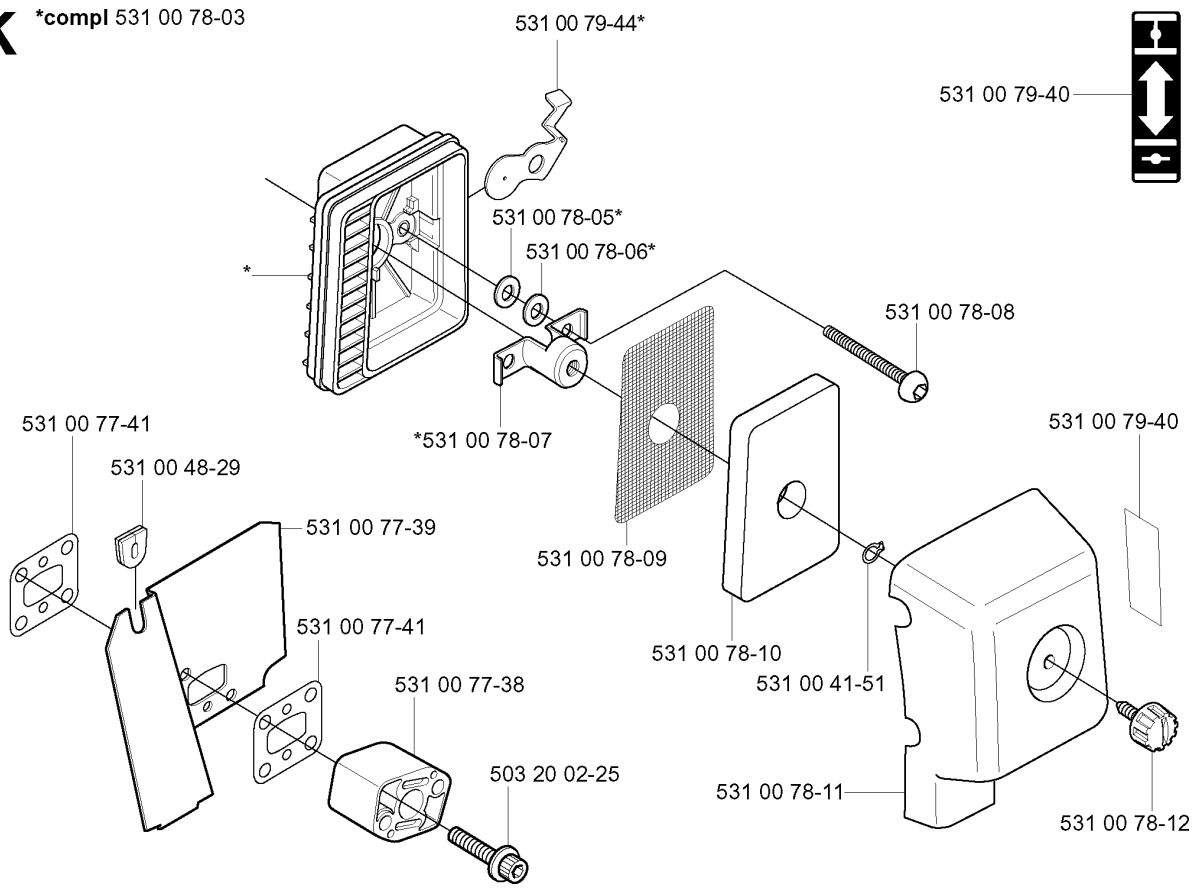

K *compl 531 00 78-03