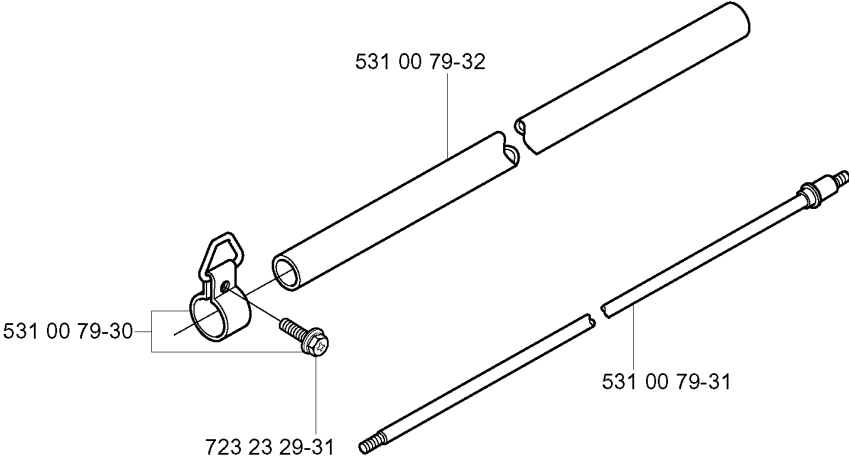

*compl 531 00 77-33

STARTER

152 RJ, 2003-01

Part No	Description	Remark	QTY KIT
503 20 25-16	SCREW IHSCM		1
531 00 77-33	STARTER ASSY		1
531 00 77-78	HANDLE		1
531 00 77-79	STARTER ROPE		1
531 00 77-80	INSERT		1
531 00 77-81	RETURN SPRING		1
531 00 77-82	STARTER PULLEY		1
531 00 77-83	WASHER		1
531 00 77-84	SCREW		1
531 00 77-85	PAWL		1
531 00 77-86	SPRING		1
531 00 77-87	PLATE		1
531 00 77-88	RETAINER RING		1
531 00 79-34	DECAL	142RJ	1
531 00 79-34	DECAL	142RJ	1
531 00 79-35	DECAL	152RJ	1
531 00 79-35	DECAL	152RJ	1
731 23 18-01	HEXAGON NUT		1

M

537 02 76-01

SHAFT

152 RJ, 2003-01

Part No	Description	Remark	QTY KIT
531 00 79-30	EYELET		1
531 00 79-31	SHAFT		1
531 00 79-32	TUBE		1
537 02 76-01	LABEL		1
723 23 29-31	SCREW SLPANM		1

N *compl 531 00 78-94 (1"= 25,4mm)