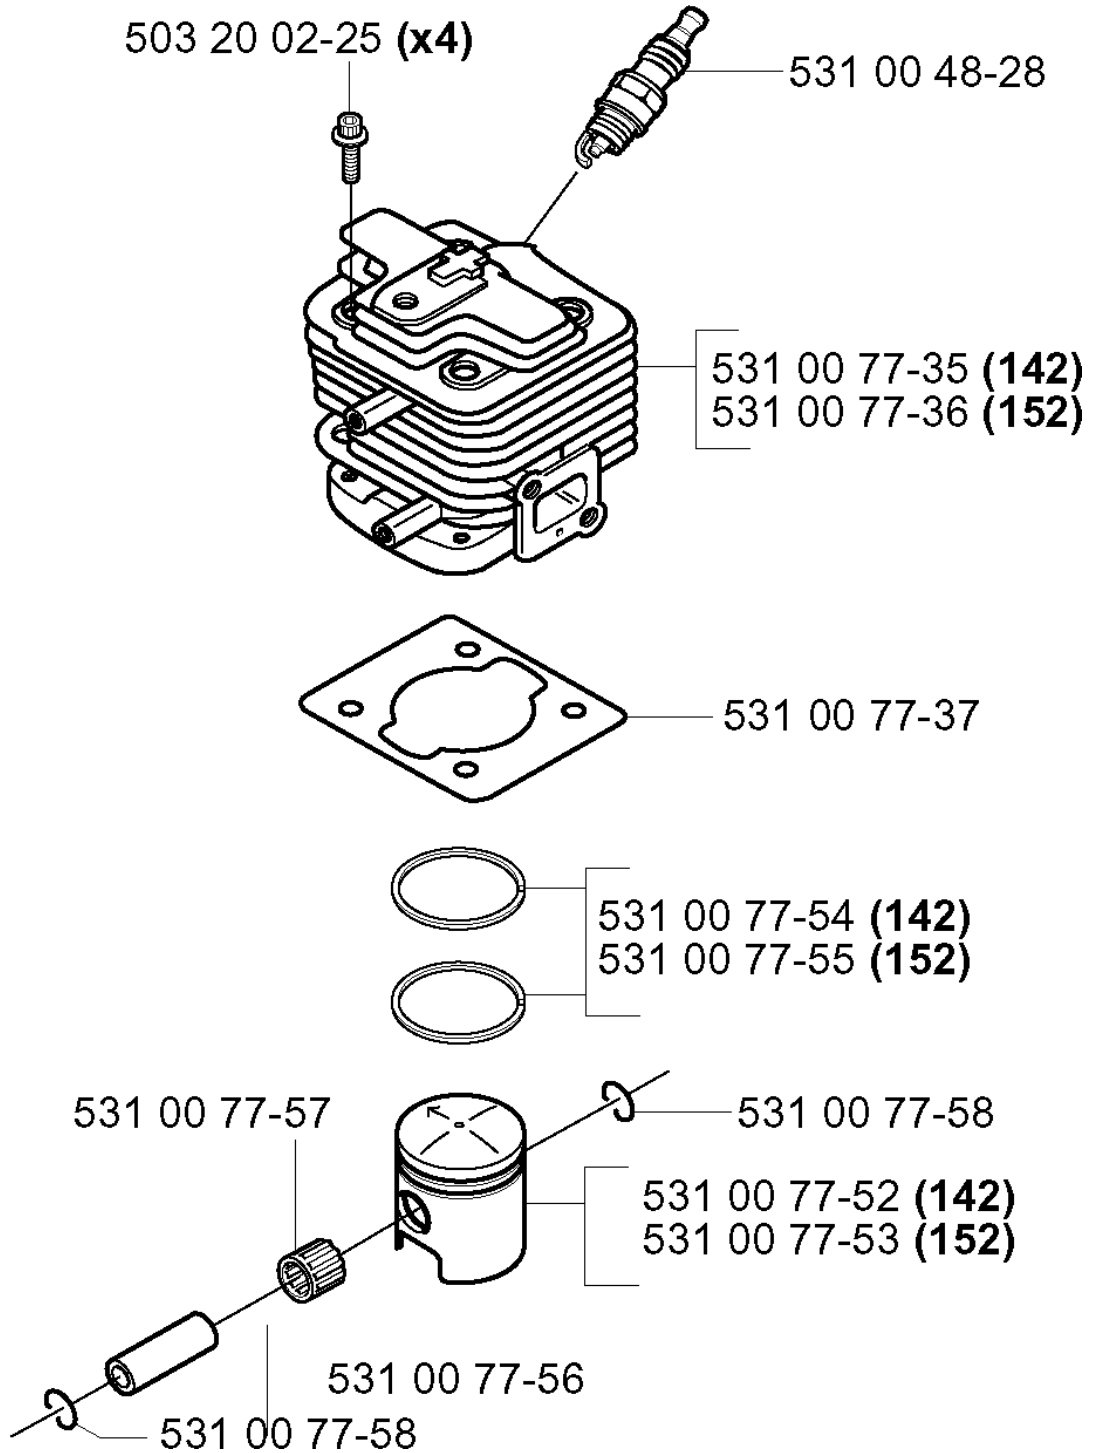

B

CLUTCH

152 RJ, 2003-01

Part No	Description	Remark	QTY KIT
531 00 77-60	CLUTCH		1
531 00 77-61	SPRING		1
531 00 77-62	WASHER		1
531 00 77-63	WASHER		1
531 00 77-64	SCREW		1
531 00 77-73	BUMPER		1
531 00 77-74	BUMPER		1
531 00 77-76	WASHER		1
531 00 79-26	CLUTCH DRUM		1
531 00 79-27	COVER		1
531 00 79-28	CLUTCH COVER		1
723 23 29-31	SCREW SLPANM		1
725 23 74-71	SCREW EHHM		1
725 53 70-01	SCREW IHSCM		1
735 31 31-10	CIRCLIP		1
738 22 01-19	BALL BEARING		1

Part No	Description	Remark	QTY KIT
503 20 25-25	SCREW IHSCM		1
531 00 23-98	SPARK PLUG CONNECTION		1
531 00 23-99	SPRING		1
531 00 24-01	SLEEVE		1
531 00 24-04	SPACER		1
531 00 77-66	FLYWHEEL		1
531 00 77-67	IGNITION MODULE		1
531 00 77-68	CABLE		1
531 00 77-72	PROTECTOR		1
531 00 77-75	CABLE		1
731 71 20-51	HEXAGON NUT FLANGE		1

E

FUEL TANK

152 RJ, 2003-01

Part No	Description	Remark	QTY KIT
531 00 24-10	VALVE		1
531 00 24-11	SLEEVE		1
531 00 24-15	CLIP		1
531 00 24-15	CLIP		1
531 00 24-17	PAD		1
531 00 40-06	GASKET		1
531 00 78-14	TANK CAP		1
531 00 78-15	HOSE		1
531 00 78-16	PIPE		1
531 00 78-17	FILTER		1
531 00 78-18	SLEEVE		1
531 00 79-41	TANK UNIT		1

F

CYLINDER PISTON

152 RJ, 2003-01

Part No	Description	Remark	QTY KIT
503 20 02-25	SCREW IHSCFM		4
531 00 48-28	SPARK PLUG		1
531 00 77-35	CYLINDER	142	1
531 00 77-36	CYLINDER	152	1
531 00 77-37	GASKET		1
531 00 77-52	PISTON	142	1
531 00 77-53	PISTON	152	1
531 00 77-54	PISTON RING	142	1
531 00 77-55	PISTON RING	152	1
531 00 77-56	PISTON BOLT		1
531 00 77-57	NEEDLE BEARING		1
531 00 77-58	RETAINER RING		1
531 00 77-58	RETAINER RING		1