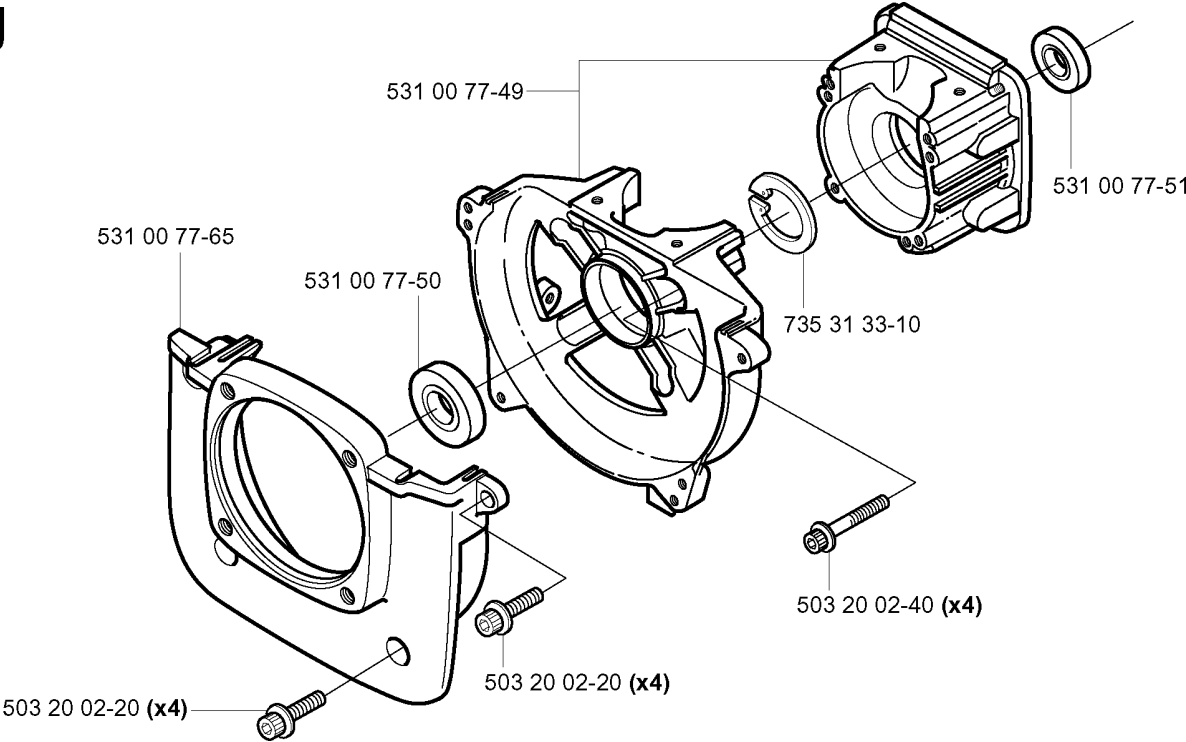

H

CRANKSHAFT

152 RJ, 2003-01

Part No	Description	Remark	QTY KIT
531 00 24-02	KEY		1
531 00 77-57	NEEDLE BEARING		1
531 00 77-59	CRANKSHAFT		1
738 22 02-25	BALL BEARING		1
738 22 02-25	BALL BEARING		1

J

CRANKCASE