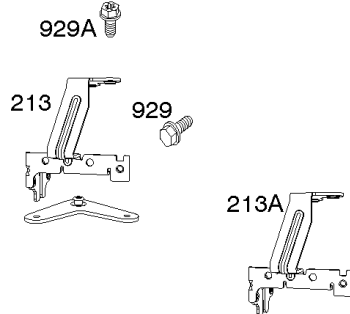

Carburetor, Fuel Supply

REF NO	PART NO	QTY	DESCRIPTION
1128	690990		SCREW -(Carburetor Nozzle)
1169	690990		SCREW -(Carburetor Cover Plate)

Not For Reproduction

Cylinder Head, Rocker Arm Cover, Intake Manifold

Mfg. No: 49T877-0017-G1

Cylinder Head, Rocker Arm Cover, Intake Manifold

REF NO	PART NO	QTY	DESCRIPTION
5	799088		HEAD, Cylinder -(Cylinder #1)
5A	799089		HEAD, Cylinder -(Cylinder #2)
7	796851		GASKET, Cylinder Head
13	592244		SCREW -(Cylinder Head)
33	793557		VALVE, Exhaust
34	793556		VALVE, Intake
35	694865		SPRING, Valve -(Intake)
36	694865		SPRING, Valve -(Exhaust)
42	499586		KEEPER, Valve
45	690977		TAPPET, Valve
50	797503		MANIFOLD, Intake
51	690949		GASKET, Intake
51A	594427		GASKET, Intake
53	690951		STUD -(Carburetor)
54	699816		SCREW -(Intake Manifold)
122	798759		SPACER, Carburetor
163	691001		GASKET, Air Cleaner
192	690083		ADJUSTER, Rocker Arm
213	799510		BRACKET, Choke Control
337	792015		PLUG, Spark
383	19576S		WRENCH, Spark Plug
415	794903		PLUG -(Sump)
613	690341		SCREW -(Muffler)
635	692076		BOOT, Spark Plug
654	690958		NUT -(Carburetor)
798	697890		SCREW -(Rocker Arm)
868	690968		SEAL, Valve
883	690970		GASKET, Exhaust
914	691127		SCREW -(Rocker Cover)
918A	596163		HOSE, Vacuum -Used Before Code Date 19091800
918A	593641		HOSE, Vacuum -Used After Code Date 19091700
929	691003		SCREW -(Choke Control Bracket)
929A	794904		SCREW -(Choke Control Bracket)
964	799159		CAP, Connector
1022	690971		GASKET, Rocker Cover
1023	793146		COVER, Rocker -(Cylinder #1)
1023A	499600		COVER, Rocker -(Cylinder #2)
1026	690981		ROD, Push -(Steel)

Cylinder Head, Rocker Arm Cover, Intake Manifold

Mfg. No: 49T877-0017-G1

Cylinder Head, Rocker Arm Cover, Intake Manifold

REF NO	PART NO	QTY	DESCRIPTION
1026A	690982		ROD, Push -(Aluminum)
1029	690972		ARM, Rocker
1029A	807323		ARM, Rocker
1100	791959		PIVOT, Rocker Arm