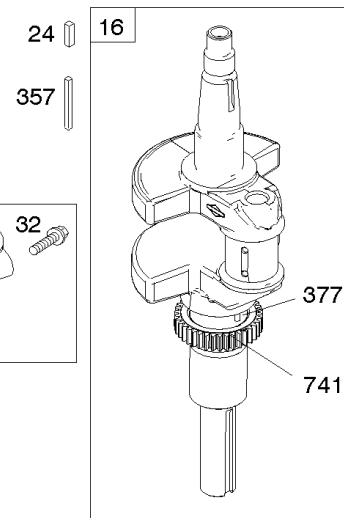

Cylinder Head, Rocker Arm Cover, Intake Manifold

Mfg. No: 49T877-0017-G1

Cylinder Head, Rocker Arm Cover, Intake Manifold

REF NO	PART NO	QTY	DESCRIPTION
1026A	690982		ROD, Push -(Aluminum)
1029	690972		ARM, Rocker
1029A	807323		ARM, Rocker
1100	791959		PIVOT, Rocker Arm

REF NO	PART NO	QTY	DESCRIPTION
1	594972		CYLINDER ASSEMBLY -Used After Code Date 15071500
1A	591696		CYLINDER ASSEMBLY -Used Before Code Date 15071600
2	797673		KIT, Bushing/Seal -(Magneto Side)
3	391086S		SEAL, Oil -(Magneto Side)
8	792185		BREATHER ASSEMBLY -Used Before Code Date 14110500
9	690937		GASKET, Breather -Used Before Code Date 14110500
10	691108		SCREW -(Breather Assembly)
11	594163		TUBE, Breather -Used After Code Date 14110400
11	792184		TUBE, Breather -Used Before Code Date 14110500
16	595729		CRANKSHAFT
24	796335		KEY, Flywheel
25	595790		PISTON ASSEMBLY -(Standard)
25	595791		PISTON ASSEMBLY -(.020" Oversize)
26	595792		SET, Ring -(Standard)
26	595793		SET, Ring -(.020" Oversize)
27	690975		LOCK, Piston Pin
28	593650		PIN, Piston
29	796209		ROD, Connecting
32	690976		SCREW -(Connecting Rod)
45	690977		TAPPET, Valve
46	796853		CAMSHAFT
212	695238		LINK, Throttle
227	798856		LEVER, Governor Control
250	690957		RETAINER, Breather -Used Before Code Date 14110500
252	794389		COLLECTOR, Oil -Used Before Code Date 14110500
306	796852		SHIELD, Cylinder -(Cylinder #1)
306A	591666		SHIELD, Cylinder -(Cylinder #2)
307	691003		SCREW -(Cylinder Shield)
307A	691108		SCREW -(Cylinder Shield)
357	691483		KEY, Drive Pulley
377	690979		KEY, Woodruff
405	594937		SCREW -(Back Plate)
447	691003		SCREW -(Air Guide Cover)
505	691029		NUT -(Governor Control Lever)
540	594325		PLATE, Baffle