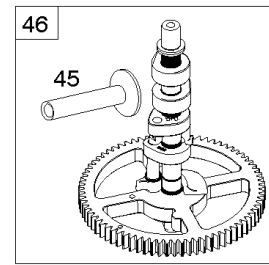

1319 WARNING LABEL

REQUIRED when replacing parts with warning labels affixed.

1319A WARNING LABEL

REQUIRED when replacing parts with warning labels affixed.

1036 EMISSIONS LABEL