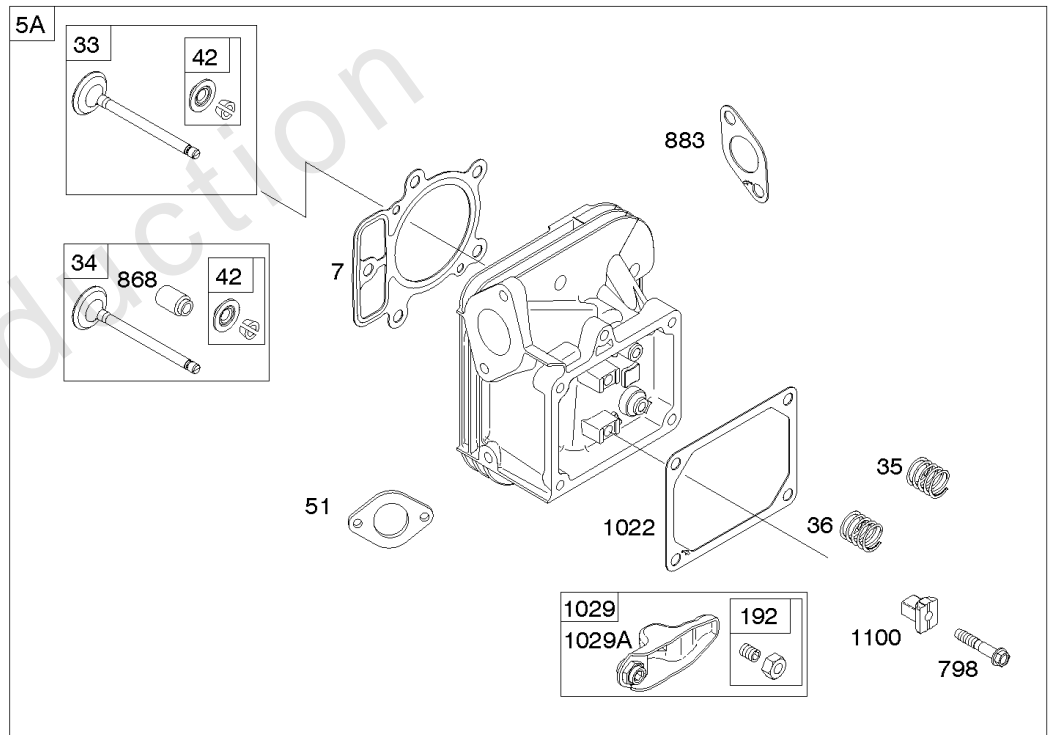

Carburetor, Fuel Supply

REF NO	PART NO	QTY	DESCRIPTION
1128	690990		SCREW -(Carburetor Nozzle)
1169	690990		SCREW -(Carburetor Cover Plate)

Not For Reproduction

Cylinder Head, Rocker Arm Cover, Intake Manifold

Mfg. No: 49T877-0017-G1

Cylinder Head, Rocker Arm Cover, Intake Manifold

REF NO	PART NO	QTY	DESCRIPTION
5	799088		HEAD, Cylinder -(Cylinder #1)
5A	799089		HEAD, Cylinder -(Cylinder #2)
7	796851		GASKET, Cylinder Head
13	592244		SCREW -(Cylinder Head)
33	793557		VALVE, Exhaust
34	793556		VALVE, Intake
35	694865		SPRING, Valve -(Intake)
36	694865		SPRING, Valve -(Exhaust)
42	499586		KEEPER, Valve
45	690977		TAPPET, Valve
50	797503		MANIFOLD, Intake
51	690949		GASKET, Intake
51A	594427		GASKET, Intake
53	690951		STUD -(Carburetor)
54	699816		SCREW -(Intake Manifold)
122	798759		SPACER, Carburetor
163	691001		GASKET, Air Cleaner
192	690083		ADJUSTER, Rocker Arm
213	799510		BRACKET, Choke Control
337	792015		PLUG, Spark
383	19576S		WRENCH, Spark Plug
415	794903		PLUG -(Sump)
613	690341		SCREW -(Muffler)
635	692076		BOOT, Spark Plug
654	690958		NUT -(Carburetor)
798	697890		SCREW -(Rocker Arm)
868	690968		SEAL, Valve
883	690970		GASKET, Exhaust
914	691127		SCREW -(Rocker Cover)
918A	596163		HOSE, Vacuum -Used Before Code Date 19091800
918A	593641		HOSE, Vacuum -Used After Code Date 19091700
929	691003		SCREW -(Choke Control Bracket)
929A	794904		SCREW -(Choke Control Bracket)
964	799159		CAP, Connector
1022	690971		GASKET, Rocker Cover
1023	793146		COVER, Rocker -(Cylinder #1)
1023A	499600		COVER, Rocker -(Cylinder #2)
1026	690981		ROD, Push -(Steel)

Cylinder Head, Rocker Arm Cover, Intake Manifold

Mfg. No: 49T877-0017-G1

Cylinder Head, Rocker Arm Cover, Intake Manifold

REF NO	PART NO	QTY	DESCRIPTION
1026A	690982		ROD, Push -(Aluminum)
1029	690972		ARM, Rocker
1029A	807323		ARM, Rocker
1100	791959		PIVOT, Rocker Arm