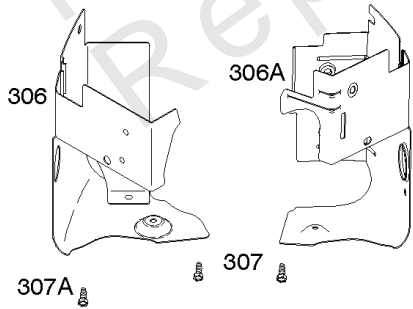

Cylinder Head, Rocker Arm Cover, Intake Manifold

Mfg. No: 49T877-0017-G1

Cylinder Head, Rocker Arm Cover, Intake Manifold

REF NO	PART NO	QTY	DESCRIPTION
1026A	690982		ROD, Push -(Aluminum)
1029	690972		ARM, Rocker
1029A	807323		ARM, Rocker
1100	791959		PIVOT, Rocker Arm

Not For Reproduction

1319 WARNING LABEL

REQUIRED when replacing parts with warning labels affixed.

1319A WARNING LABEL

REQUIRED when replacing parts with warning labels affixed.

1036 EMISSIONS LABEL

Cylinder, Crankshaft, Camshaft, Air Guides