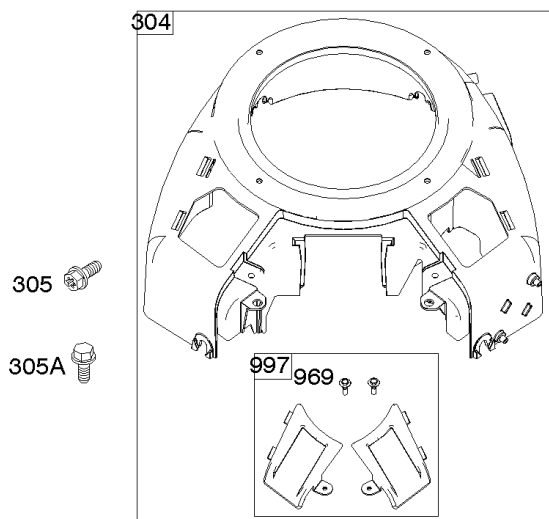

Model Components	Page
Blower Housing, Air Cleaner.....	4
Carburetor, Fuel Supply.....	6
Cylinder Head, Rocker Arm Cover, Intake Manifold.....	10
Cylinder, Crankshaft, Camshaft, Air Guides.....	14
Engine Sump, Lubrication, Oil Cooler.....	18
Engine/Valve Gasket Set, Carburetor Overhaul Kit.....	22
Flywheel, Controls, Wire Harness, Alternator, Starter.....	24
Replacement Engine - US & Canada.....	28

Not For
Reproduction