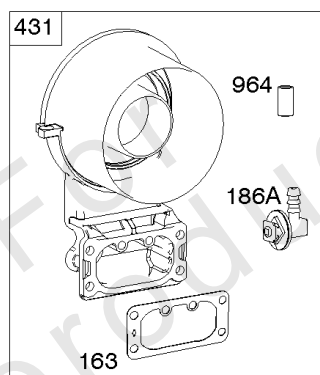

Model Components	Page
Blower Housing, Air Cleaner.....	4
Carburetor, Fuel Supply.....	6
Cylinder Head, Rocker Arm Cover, Intake Manifold.....	10
Cylinder, Crankshaft, Camshaft, Air Guides.....	14
Engine Sump, Lubrication, Oil Cooler.....	18
Engine/Valve Gasket Set, Carburetor Overhaul Kit.....	22
Flywheel, Controls, Wire Harness, Alternator, Starter.....	24
Replacement Engine - US & Canada.....	28

Not For
Reproduction