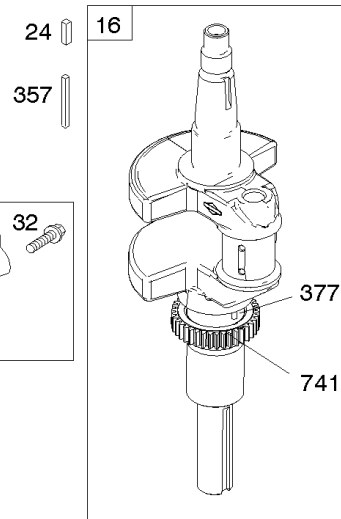

1319 WARNING LABEL

REQUIRED when replacing parts with warning labels affixed.

1319A WARNING LABEL

REQUIRED when replacing parts with warning labels affixed.

1036 EMISSIONS LABEL