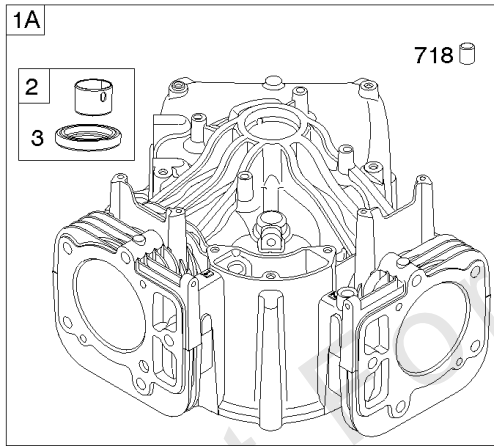

1319 WARNING LABEL

REQUIRED when replacing parts with warning labels affixed.

1319A WARNING LABEL

REQUIRED when replacing parts with warning labels affixed.

1036 EMISSIONS LABEL