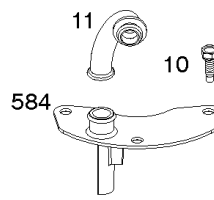

Cylinder Head, Rocker Arm Cover, Intake Manifold

Mfg. No: 49T877-0017-G1

Cylinder Head, Rocker Arm Cover, Intake Manifold

REF NO	PART NO	QTY	DESCRIPTION
1026A	690982		ROD, Push -(Aluminum)
1029	690972		ARM, Rocker
1029A	807323		ARM, Rocker
1100	791959		PIVOT, Rocker Arm

Cylinder, Crankshaft, Camshaft, Air Guides

REF NO	PART NO	QTY	DESCRIPTION
562	690311		BOLT -(Governor Control Lever)
573	594902		PLATE, Back
584	594164		COVER, Breather Passage
618	594326		SCREW -(Baffle Plate)
718	690959		PIN, Locating
718A	594988		PIN, Locating
741	690980		GEAR, Timing
850	100106		SEALANT, Liquid
865	591667		COVER, Air Guide -(Valley)
1036	-----		Label-Emissions -(Available From A Briggs & Stratton Authorized Dealer)
1263	594166		REED, Breather
1264	594165		SCREW -(Breather Reed)
1319	794467		LABEL, Warning
1319A	797669		LABEL, Warning