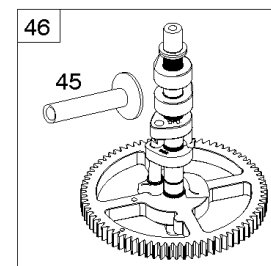

Cylinder Head, Rocker Arm Cover, Intake Manifold

Mfg. No: 49T877-0017-G1

Cylinder Head, Rocker Arm Cover, Intake Manifold

REF NO	PART NO	QTY	DESCRIPTION
1026A	690982		ROD, Push -(Aluminum)
1029	690972		ARM, Rocker
1029A	807323		ARM, Rocker
1100	791959		PIVOT, Rocker Arm

REF NO	PART NO	QTY	DESCRIPTION
1	594972		CYLINDER ASSEMBLY -Used After Code Date 15071500
1A	591696		CYLINDER ASSEMBLY -Used Before Code Date 15071600
2	797673		KIT, Bushing/Seal -(Magneto Side)
3	391086S		SEAL, Oil -(Magneto Side)
8	792185		BREATHER ASSEMBLY -Used Before Code Date 14110500
9	690937		GASKET, Breather -Used Before Code Date 14110500
10	691108		SCREW -(Breather Assembly)
11	594163		TUBE, Breather -Used After Code Date 14110400
11	792184		TUBE, Breather -Used Before Code Date 14110500
16	595729		CRANKSHAFT
24	796335		KEY, Flywheel
25	595790		PISTON ASSEMBLY -(Standard)
25	595791		PISTON ASSEMBLY -(.020" Oversize)
26	595792		SET, Ring -(Standard)
26	595793		SET, Ring -(.020" Oversize)
27	690975		LOCK, Piston Pin
28	593650		PIN, Piston
29	796209		ROD, Connecting
32	690976		SCREW -(Connecting Rod)
45	690977		TAPPET, Valve
46	796853		CAMSHAFT
212	695238		LINK, Throttle
227	798856		LEVER, Governor Control
250	690957		RETAINER, Breather -Used Before Code Date 14110500
252	794389		COLLECTOR, Oil -Used Before Code Date 14110500
306	796852		SHIELD, Cylinder -(Cylinder #1)
306A	591666		SHIELD, Cylinder -(Cylinder #2)
307	691003		SCREW -(Cylinder Shield)
307A	691108		SCREW -(Cylinder Shield)
357	691483		KEY, Drive Pulley
377	690979		KEY, Woodruff
405	594937		SCREW -(Back Plate)
447	691003		SCREW -(Air Guide Cover)
505	691029		NUT -(Governor Control Lever)
540	594325		PLATE, Baffle