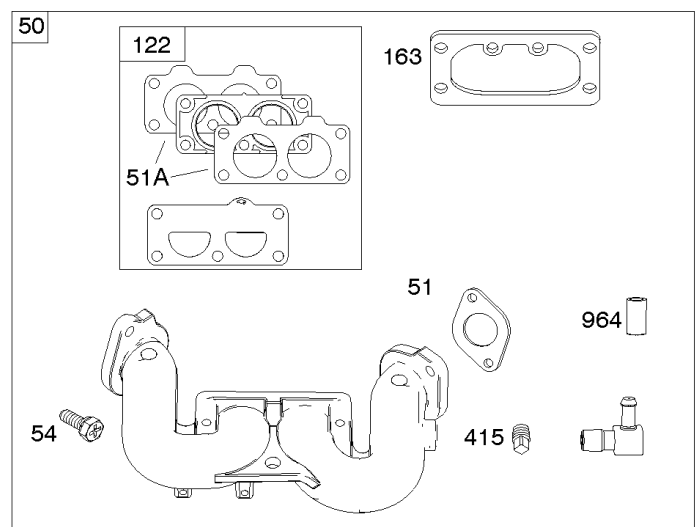

Carburetor, Fuel Supply

REF NO	PART NO	QTY	DESCRIPTION
1128	690990		SCREW -(Carburetor Nozzle)
1169	690990		SCREW -(Carburetor Cover Plate)

Not For Reproduction

Cylinder Head, Rocker Arm Cover, Intake Manifold

Mfg. No: 49T877-0017-G1

Cylinder Head, Rocker Arm Cover, Intake Manifold

REF NO	PART NO	QTY	DESCRIPTION
5	799088		HEAD, Cylinder -(Cylinder #1)
5A	799089		HEAD, Cylinder -(Cylinder #2)
7	796851		GASKET, Cylinder Head
13	592244		SCREW -(Cylinder Head)
33	793557		VALVE, Exhaust
34	793556		VALVE, Intake
35	694865		SPRING, Valve -(Intake)
36	694865		SPRING, Valve -(Exhaust)
42	499586		KEEPER, Valve
45	690977		TAPPET, Valve
50	797503		MANIFOLD, Intake
51	690949		GASKET, Intake
51A	594427		GASKET, Intake
53	690951		STUD -(Carburetor)
54	699816		SCREW -(Intake Manifold)
122	798759		SPACER, Carburetor
163	691001		GASKET, Air Cleaner
192	690083		ADJUSTER, Rocker Arm
213	799510		BRACKET, Choke Control
337	792015		PLUG, Spark
383	19576S		WRENCH, Spark Plug
415	794903		PLUG -(Sump)
613	690341		SCREW -(Muffler)
635	692076		BOOT, Spark Plug
654	690958		NUT -(Carburetor)
798	697890		SCREW -(Rocker Arm)
868	690968		SEAL, Valve
883	690970		GASKET, Exhaust
914	691127		SCREW -(Rocker Cover)
918A	596163		HOSE, Vacuum -Used Before Code Date 19091800
918A	593641		HOSE, Vacuum -Used After Code Date 19091700
929	691003		SCREW -(Choke Control Bracket)
929A	794904		SCREW -(Choke Control Bracket)
964	799159		CAP, Connector
1022	690971		GASKET, Rocker Cover
1023	793146		COVER, Rocker -(Cylinder #1)
1023A	499600		COVER, Rocker -(Cylinder #2)
1026	690981		ROD, Push -(Steel)

Cylinder Head, Rocker Arm Cover, Intake Manifold

Mfg. No: 49T877-0017-G1

Cylinder Head, Rocker Arm Cover, Intake Manifold

REF NO	PART NO	QTY	DESCRIPTION
1026A	690982		ROD, Push -(Aluminum)
1029	690972		ARM, Rocker
1029A	807323		ARM, Rocker
1100	791959		PIVOT, Rocker Arm