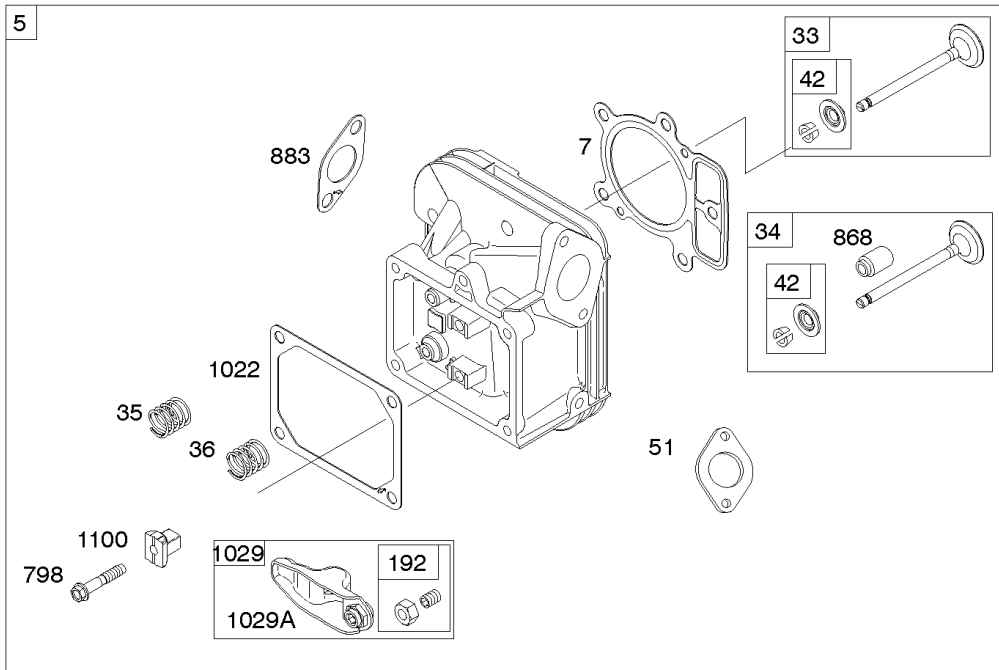

Carburetor, Fuel Supply

REF NO	PART NO	QTY	DESCRIPTION
1128	690990		SCREW -(Carburetor Nozzle)
1169	690990		SCREW -(Carburetor Cover Plate)

Not For Reproduction

Cylinder Head, Rocker Arm Cover, Intake Manifold

Mfg. No: 49T877-0017-G1

Cylinder Head, Rocker Arm Cover, Intake Manifold

REF NO	PART NO	QTY	DESCRIPTION
5	799088		HEAD, Cylinder -(Cylinder #1)
5A	799089		HEAD, Cylinder -(Cylinder #2)
7	796851		GASKET, Cylinder Head
13	592244		SCREW -(Cylinder Head)
33	793557		VALVE, Exhaust
34	793556		VALVE, Intake
35	694865		SPRING, Valve -(Intake)
36	694865		SPRING, Valve -(Exhaust)
42	499586		KEEPER, Valve
45	690977		TAPPET, Valve
50	797503		MANIFOLD, Intake
51	690949		GASKET, Intake
51A	594427		GASKET, Intake
53	690951		STUD -(Carburetor)
54	699816		SCREW -(Intake Manifold)
122	798759		SPACER, Carburetor
163	691001		GASKET, Air Cleaner
192	690083		ADJUSTER, Rocker Arm
213	799510		BRACKET, Choke Control
337	792015		PLUG, Spark
383	19576S		WRENCH, Spark Plug
415	794903		PLUG -(Sump)
613	690341		SCREW -(Muffler)
635	692076		BOOT, Spark Plug
654	690958		NUT -(Carburetor)
798	697890		SCREW -(Rocker Arm)
868	690968		SEAL, Valve
883	690970		GASKET, Exhaust
914	691127		SCREW -(Rocker Cover)
918A	596163		HOSE, Vacuum -Used Before Code Date 19091800
918A	593641		HOSE, Vacuum -Used After Code Date 19091700
929	691003		SCREW -(Choke Control Bracket)
929A	794904		SCREW -(Choke Control Bracket)
964	799159		CAP, Connector
1022	690971		GASKET, Rocker Cover
1023	793146		COVER, Rocker -(Cylinder #1)
1023A	499600		COVER, Rocker -(Cylinder #2)
1026	690981		ROD, Push -(Steel)

Cylinder Head, Rocker Arm Cover, Intake Manifold

Mfg. No: 49T877-0017-G1

Cylinder Head, Rocker Arm Cover, Intake Manifold

REF NO	PART NO	QTY	DESCRIPTION
1026A	690982		ROD, Push -(Aluminum)
1029	690972		ARM, Rocker
1029A	807323		ARM, Rocker
1100	791959		PIVOT, Rocker Arm