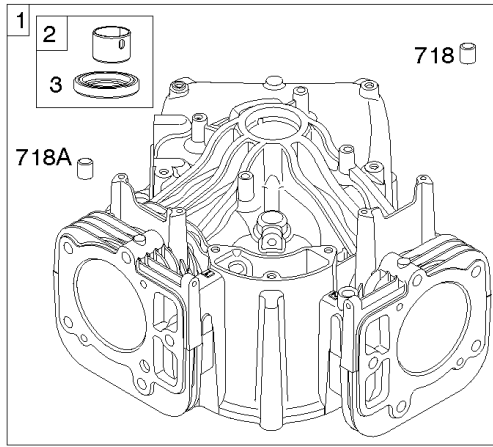

Cylinder Head, Rocker Arm Cover, Intake Manifold

Mfg. No: 49T877-0017-G1

Cylinder Head, Rocker Arm Cover, Intake Manifold

REF NO	PART NO	QTY	DESCRIPTION
1026A	690982		ROD, Push -(Aluminum)
1029	690972		ARM, Rocker
1029A	807323		ARM, Rocker
1100	791959		PIVOT, Rocker Arm

REF NO	PART NO	QTY	DESCRIPTION
1	594972		CYLINDER ASSEMBLY -Used After Code Date 15071500
1A	591696		CYLINDER ASSEMBLY -Used Before Code Date 15071600
2	797673		KIT, Bushing/Seal -(Magneto Side)
3	391086S		SEAL, Oil -(Magneto Side)
8	792185		BREATHER ASSEMBLY -Used Before Code Date 14110500
9	690937		GASKET, Breather -Used Before Code Date 14110500
10	691108		SCREW -(Breather Assembly)
11	594163		TUBE, Breather -Used After Code Date 14110400
11	792184		TUBE, Breather -Used Before Code Date 14110500
16	595729		CRANKSHAFT
24	796335		KEY, Flywheel
25	595790		PISTON ASSEMBLY -(Standard)
25	595791		PISTON ASSEMBLY -(.020" Oversize)
26	595792		SET, Ring -(Standard)
26	595793		SET, Ring -(.020" Oversize)
27	690975		LOCK, Piston Pin
28	593650		PIN, Piston
29	796209		ROD, Connecting
32	690976		SCREW -(Connecting Rod)
45	690977		TAPPET, Valve
46	796853		CAMSHAFT
212	695238		LINK, Throttle
227	798856		LEVER, Governor Control
250	690957		RETAINER, Breather -Used Before Code Date 14110500
252	794389		COLLECTOR, Oil -Used Before Code Date 14110500
306	796852		SHIELD, Cylinder -(Cylinder #1)
306A	591666		SHIELD, Cylinder -(Cylinder #2)
307	691003		SCREW -(Cylinder Shield)
307A	691108		SCREW -(Cylinder Shield)
357	691483		KEY, Drive Pulley
377	690979		KEY, Woodruff
405	594937		SCREW -(Back Plate)
447	691003		SCREW -(Air Guide Cover)
505	691029		NUT -(Governor Control Lever)
540	594325		PLATE, Baffle