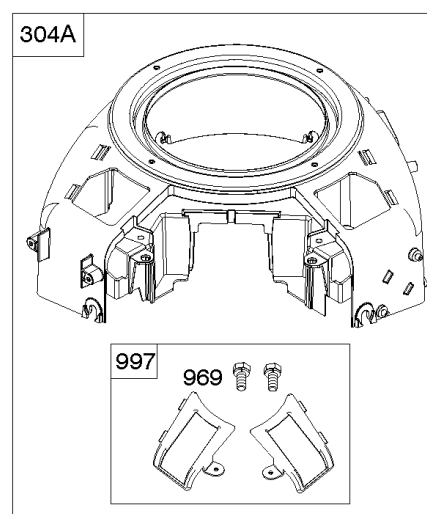

Model Components	Page
Blower Housing, Air Cleaner.....	4
Carburetor, Fuel Supply.....	6
Cylinder Head, Rocker Arm Cover, Intake Manifold.....	10
Cylinder, Crankshaft, Camshaft, Air Guides.....	14
Engine Sump, Lubrication, Oil Cooler.....	18
Engine/Valve Gasket Set, Carburetor Overhaul Kit.....	22
Flywheel, Controls, Wire Harness, Alternator, Starter.....	24
Replacement Engine - US & Canada.....	28

Not For
Reproduction