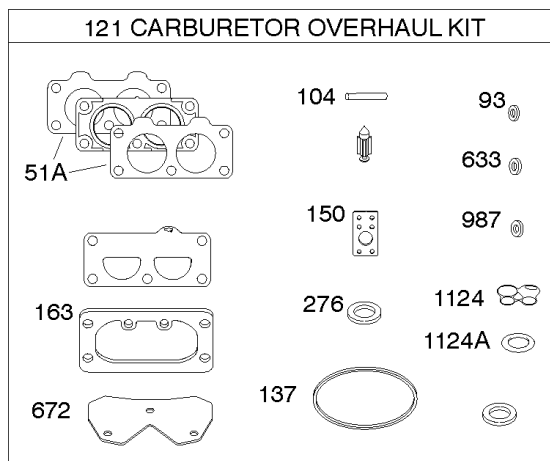

Engine/Valve Gasket Set, Carburetor Overhaul Kit

REF NO	PART NO	QTY	DESCRIPTION
3	391086S		SEAL, Oil -(Magneto Side)
7	796851		GASKET, Cylinder Head
9	690937		GASKET, Breather -Used Before Code Date 14110500
12	594195		GASKET, Crankcase
20	795387		SEAL, Oil -(PTO Side)
22	694966		SCREW -(Crankcase Cover/Sump)
51	690949		GASKET, Intake
51A	594427		GASKET, Intake
93	845864		BUSHING, Throttle Shaft
104	694918		PIN, Float Hinge
121	799132		KIT, Carburetor Overhaul
137	690994		GASKET, Float Bowl
150	841649		GASKET, Nozzle
163	691001		GASKET, Air Cleaner
276	695410		WASHER, Sealing
358	799117		GASKET SET, Engine
524	691032		SEAL, O-Ring
633	690722		SEAL, Choke/Throttle Shaft
672	690234		GASKET, Carburetor Plate
842	691031		SEAL, O-Ring -(Dipstick Tube)
868	690968		SEAL, Valve
883	690970		GASKET, Exhaust
943	796222		SEAL, O-Ring -(Oil Pump Cover)
987	808183		SEAL, Choke/Throttle Shaft
1022	690971		GASKET, Rocker Cover
1095	694013		GASKET SET, Valve
1124	690988		SEAL, O-Ring -(Fuel Transfer Tube)
1124A	841653		SEAL, O-Ring -(Fuel Transfer Tube)