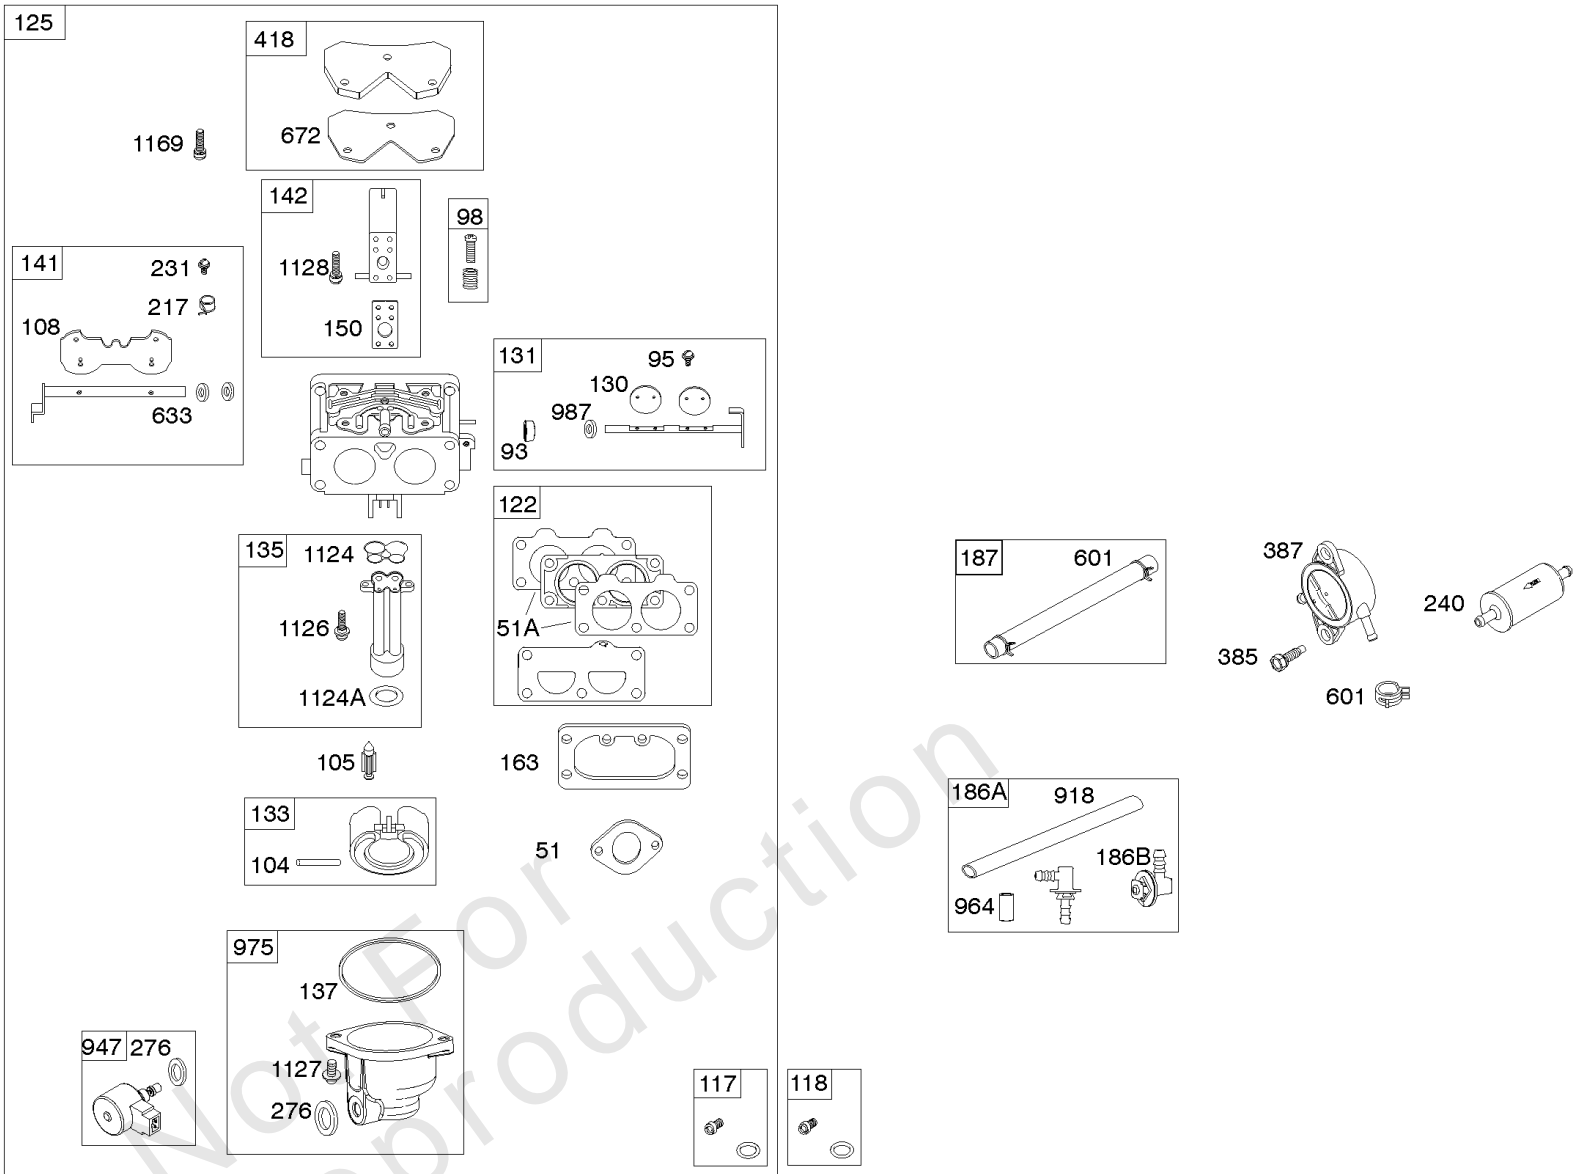

Parts Manual

Mfg. No: 49T877-0017-G1

Model Components	Page
Blower Housing, Air Cleaner.....	4
Carburetor, Fuel Supply.....	6
Cylinder Head, Rocker Arm Cover, Intake Manifold.....	10
Cylinder, Crankshaft, Camshaft, Air Guides.....	14
Engine Sump, Lubrication, Oil Cooler.....	18
Engine/Valve Gasket Set, Carburetor Overhaul Kit.....	22
Flywheel, Controls, Wire Harness, Alternator, Starter.....	24
Replacement Engine - US & Canada.....	28

Carburetor, Fuel Supply

REF NO	PART NO	QTY	DESCRIPTION
51	690949		GASKET, Intake
51A	594427		GASKET, Intake
93	845864		BUSHING, Throttle Shaft
95	690718		SCREW -(Throttle Valve)
98	699721		KIT, Idle Speed
104	694918		PIN, Float Hinge
105	698537		VALVE, Float Needle
108	699723		VALVE, Choke
117	842082		JET, Main -(Standard)
118	842081		JET, Main -(High Altitude)
122	798759		SPACER, Carburetor
125	799511		CARBURETOR
130	796875		VALVE, Throttle
131	796872		KIT, Throttle Shaft
133	699724		FLOAT, Carburetor
135	699729		TUBE, Fuel Transfer
137	690994		GASKET, Float Bowl
141	799112		KIT, Choke Shaft
142	796871		NOZZLE, Carburetor
150	841649		GASKET, Nozzle
163	691001		GASKET, Air Cleaner
186A	799158		CONNECTOR, Hose -(EVAP)
186B	845141		CONNECTOR, Hose -(EVAP)
187	791766		LINE, Fuel -(Cut To Required Length)
217	799771		SPRING, Choke Return
231	690718		SCREW -(Choke Valve)
240	845125		FILTER, Fuel
276	695410		WASHER, Sealing
385	797409		SCREW -(Fuel Pump) (Fuel Pump Mounted To Blower Housing)
387	808656		PUMP, Fuel
418	795912		PLATE, Carburetor Cover
601	691038		CLAMP, Hose
633	690722		SEAL, Choke/Throttle Shaft
672	690234		GASKET, Carburetor Plate
918	799160		HOSE, Vacuum
947	596039		SOLENOID, Fuel
964	799159		CAP, Connector
975	799114		BOWL, Float
987	808183		SEAL, Choke/Throttle Shaft
1124	690988		SEAL, O-Ring -(Fuel Transfer Tube)
1124A	841653		SEAL, O-Ring -(Fuel Transfer Tube)
1126	690991		SCREW -(Fuel Transfer Tube)
1127	695407		SCREW -(Float Bowl) (Float Bowl to Carburetor Body)