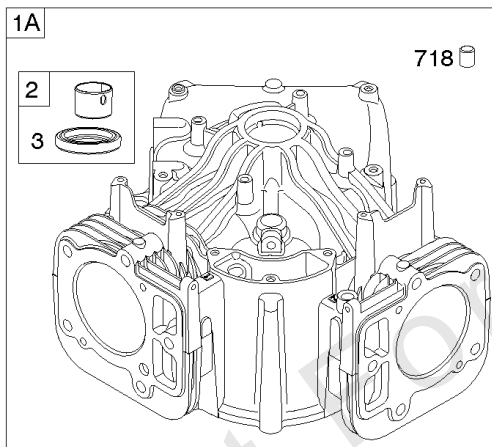

Cylinder Head, Rocker Arm Cover, Intake Manifold

Mfg. No: 49T877-0017-G1

Cylinder Head, Rocker Arm Cover, Intake Manifold

REF NO	PART NO	QTY	DESCRIPTION
1026A	690982		ROD, Push -(Aluminum)
1029	690972		ARM, Rocker
1029A	807323		ARM, Rocker
1100	791959		PIVOT, Rocker Arm

Not For Reproduction

1319 WARNING LABEL

REQUIRED when replacing parts with warning labels affixed.

1319A WARNING LABEL

REQUIRED when replacing parts with warning labels affixed.

1036 EMISSIONS LABEL

Cylinder, Crankshaft, Camshaft, Air Guides

REF NO	PART NO	QTY	DESCRIPTION
1	594972		CYLINDER ASSEMBLY -Used After Code Date 15071500
1A	591696		CYLINDER ASSEMBLY -Used Before Code Date 15071600
2	797673		KIT, Bushing/Seal -(Magneto Side)
3	391086S		SEAL, Oil -(Magneto Side)
8	792185		BREATHER ASSEMBLY -Used Before Code Date 14110500
9	690937		GASKET, Breather -Used Before Code Date 14110500
10	691108		SCREW -(Breather Assembly)
11	594163		TUBE, Breather -Used After Code Date 14110400
11	792184		TUBE, Breather -Used Before Code Date 14110500
16	595729		CRANKSHAFT
24	796335		KEY, Flywheel
25	595790		PISTON ASSEMBLY -(Standard)
25	595791		PISTON ASSEMBLY -(.020" Oversize)
26	595792		SET, Ring -(Standard)
26	595793		SET, Ring -(.020" Oversize)
27	690975		LOCK, Piston Pin
28	593650		PIN, Piston
29	796209		ROD, Connecting
32	690976		SCREW -(Connecting Rod)
45	690977		TAPPET, Valve
46	796853		CAMSHAFT
212	695238		LINK, Throttle
227	798856		LEVER, Governor Control
250	690957		RETAINER, Breather -Used Before Code Date 14110500
252	794389		COLLECTOR, Oil -Used Before Code Date 14110500
306	796852		SHIELD, Cylinder -(Cylinder #1)
306A	591666		SHIELD, Cylinder -(Cylinder #2)
307	691003		SCREW -(Cylinder Shield)
307A	691108		SCREW -(Cylinder Shield)
357	691483		KEY, Drive Pulley
377	690979		KEY, Woodruff
405	594937		SCREW -(Back Plate)
447	691003		SCREW -(Air Guide Cover)
505	691029		NUT -(Governor Control Lever)
540	594325		PLATE, Baffle