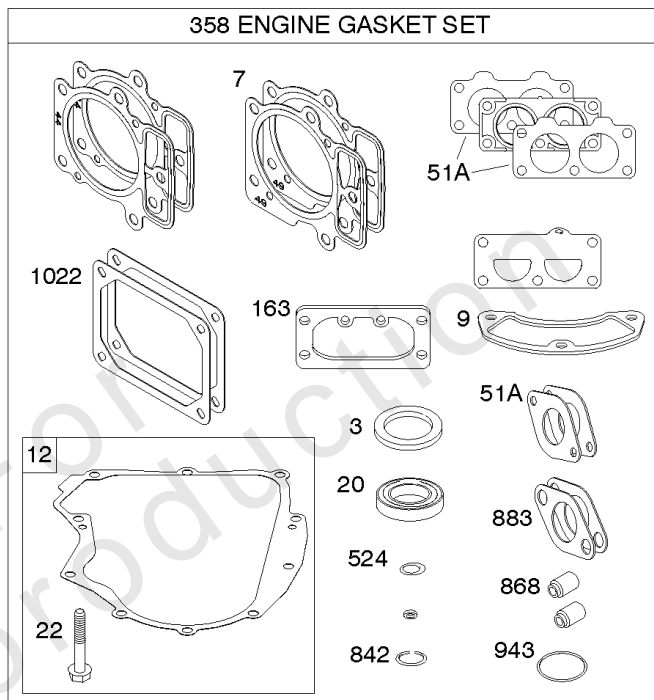

Engine/Valve Gasket Set, Carburetor Overhaul Kit

REF NO	PART NO	QTY	DESCRIPTION
3	391086S		SEAL, Oil -(Magneto Side)
7	796851		GASKET, Cylinder Head
9	690937		GASKET, Breather -Used Before Code Date 14110500
12	594195		GASKET, Crankcase
20	795387		SEAL, Oil -(PTO Side)
22	694966		SCREW -(Crankcase Cover/Sump)
51	690949		GASKET, Intake
51A	594427		GASKET, Intake
93	845864		BUSHING, Throttle Shaft
104	694918		PIN, Float Hinge
121	799132		KIT, Carburetor Overhaul
137	690994		GASKET, Float Bowl
150	841649		GASKET, Nozzle
163	691001		GASKET, Air Cleaner
276	695410		WASHER, Sealing
358	799117		GASKET SET, Engine
524	691032		SEAL, O-Ring
633	690722		SEAL, Choke/Throttle Shaft
672	690234		GASKET, Carburetor Plate
842	691031		SEAL, O-Ring -(Dipstick Tube)
868	690968		SEAL, Valve
883	690970		GASKET, Exhaust
943	796222		SEAL, O-Ring -(Oil Pump Cover)
987	808183		SEAL, Choke/Throttle Shaft
1022	690971		GASKET, Rocker Cover
1095	694013		GASKET SET, Valve
1124	690988		SEAL, O-Ring -(Fuel Transfer Tube)
1124A	841653		SEAL, O-Ring -(Fuel Transfer Tube)