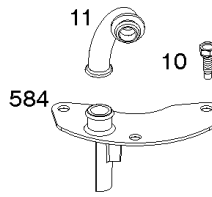

1319 WARNING LABEL

REQUIRED when replacing parts with warning labels affixed.

1319A WARNING LABEL

REQUIRED when replacing parts with warning labels affixed.

1036 EMISSIONS LABEL