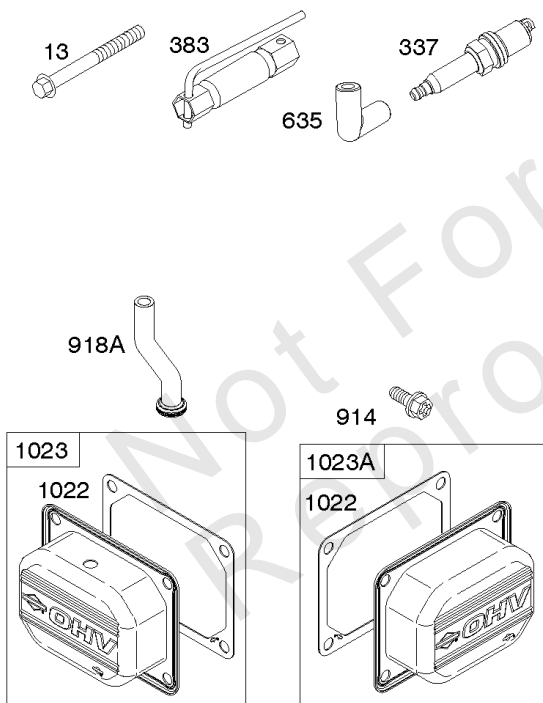

Carburetor, Fuel Supply

REF NO	PART NO	QTY	DESCRIPTION
1128	690990		SCREW -(Carburetor Nozzle)
1169	690990		SCREW -(Carburetor Cover Plate)

Not For Reproduction

Cylinder Head, Rocker Arm Cover, Intake Manifold

Mfg. No: 49T877-0017-G1

Cylinder Head, Rocker Arm Cover, Intake Manifold

REF NO	PART NO	QTY	DESCRIPTION
5	799088		HEAD, Cylinder -(Cylinder #1)
5A	799089		HEAD, Cylinder -(Cylinder #2)
7	796851		GASKET, Cylinder Head
13	592244		SCREW -(Cylinder Head)
33	793557		VALVE, Exhaust
34	793556		VALVE, Intake
35	694865		SPRING, Valve -(Intake)
36	694865		SPRING, Valve -(Exhaust)
42	499586		KEEPER, Valve
45	690977		TAPPET, Valve
50	797503		MANIFOLD, Intake
51	690949		GASKET, Intake
51A	594427		GASKET, Intake
53	690951		STUD -(Carburetor)
54	699816		SCREW -(Intake Manifold)
122	798759		SPACER, Carburetor
163	691001		GASKET, Air Cleaner
192	690083		ADJUSTER, Rocker Arm
213	799510		BRACKET, Choke Control
337	792015		PLUG, Spark
383	19576S		WRENCH, Spark Plug
415	794903		PLUG -(Sump)
613	690341		SCREW -(Muffler)
635	692076		BOOT, Spark Plug
654	690958		NUT -(Carburetor)
798	697890		SCREW -(Rocker Arm)
868	690968		SEAL, Valve
883	690970		GASKET, Exhaust
914	691127		SCREW -(Rocker Cover)
918A	596163		HOSE, Vacuum -Used Before Code Date 19091800
918A	593641		HOSE, Vacuum -Used After Code Date 19091700
929	691003		SCREW -(Choke Control Bracket)
929A	794904		SCREW -(Choke Control Bracket)
964	799159		CAP, Connector
1022	690971		GASKET, Rocker Cover
1023	793146		COVER, Rocker -(Cylinder #1)
1023A	499600		COVER, Rocker -(Cylinder #2)
1026	690981		ROD, Push -(Steel)

Cylinder Head, Rocker Arm Cover, Intake Manifold

Mfg. No: 49T877-0017-G1

Cylinder Head, Rocker Arm Cover, Intake Manifold

REF NO	PART NO	QTY	DESCRIPTION
1026A	690982		ROD, Push -(Aluminum)
1029	690972		ARM, Rocker
1029A	807323		ARM, Rocker
1100	791959		PIVOT, Rocker Arm