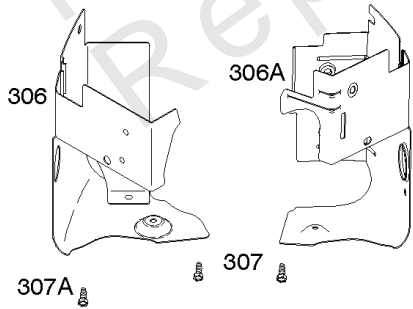

Cylinder Head, Rocker Arm Cover, Intake Manifold

Mfg. No: 49T877-0011-G1

Cylinder Head, Rocker Arm Cover, Intake Manifold

REF NO	PART NO	QTY	DESCRIPTION
1026A	690982		ROD, Push -(Aluminum)
1029	690972		ARM, Rocker
1029A	807323		ARM, Rocker
1100	791959		PIVOT, Rocker Arm

Not For Reproduction

1319 WARNING LABEL

REQUIRED when replacing parts with warning labels affixed.

1319A WARNING LABEL

REQUIRED when replacing parts with warning labels affixed.

1036 EMISSIONS LABEL

Cylinder, Crankshaft, Camshaft, Air Guides