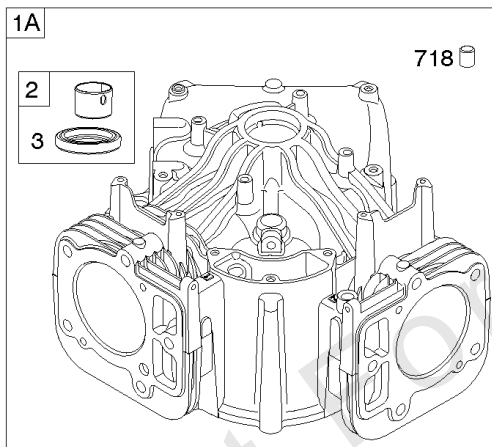

Cylinder Head, Rocker Arm Cover, Intake Manifold

Mfg. No: 49T877-0011-G1

Cylinder Head, Rocker Arm Cover, Intake Manifold

REF NO	PART NO	QTY	DESCRIPTION
1026A	690982		ROD, Push -(Aluminum)
1029	690972		ARM, Rocker
1029A	807323		ARM, Rocker
1100	791959		PIVOT, Rocker Arm

Not For Reproduction

1319 WARNING LABEL

REQUIRED when replacing parts with warning labels affixed.

1319A WARNING LABEL

REQUIRED when replacing parts with warning labels affixed.

1036 EMISSIONS LABEL

Cylinder, Crankshaft, Camshaft, Air Guides

REF NO	PART NO	QTY	DESCRIPTION
1	594972		CYLINDER ASSEMBLY -Used After Code Date 15071500
1A	591696		CYLINDER ASSEMBLY -Used Before Code Date 15071600
2	797673		KIT, Bushing/Seal -(Magneto Side)
3	391086S		SEAL, Oil -(Magneto Side)
8	792185		BREATHER ASSEMBLY -Used Before Code Date 14110500
9	690937		GASKET, Breather -Used Before Code Date 14110500
10	691108		SCREW -(Breather Assembly)
11	594163		TUBE, Breather -Used After Code Date 14110400
11	792184		TUBE, Breather -Used Before Code Date 14110500
16	595729		CRANKSHAFT
24	796335		KEY, Flywheel
25	595790		PISTON ASSEMBLY -(Standard)
25	595791		PISTON ASSEMBLY -(.020" Oversize)
26	595792		SET, Ring -(Standard)
26	595793		SET, Ring -(.020" Oversize)
27	690975		LOCK, Piston Pin
28	593650		PIN, Piston
29	796209		ROD, Connecting
32	690976		SCREW -(Connecting Rod)
45	690977		TAPPET, Valve
46	796853		CAMSHAFT
212	695238		LINK, Throttle
227	798856		LEVER, Governor Control
250	690957		RETAINER, Breather -Used Before Code Date 14110500
252	794389		COLLECTOR, Oil -Used Before Code Date 14110500
306	796852		SHIELD, Cylinder -(Cylinder #1)
306A	591666		SHIELD, Cylinder -(Cylinder #2)
307	691003		SCREW -(Cylinder Shield)
307A	691108		SCREW -(Cylinder Shield)
357	691483		KEY, Drive Pulley
377	690979		KEY, Woodruff
405	594937		SCREW -(Back Plate)
447	691003		SCREW -(Air Guide Cover)
505	691029		NUT -(Governor Control Lever)
540	594325		PLATE, Baffle