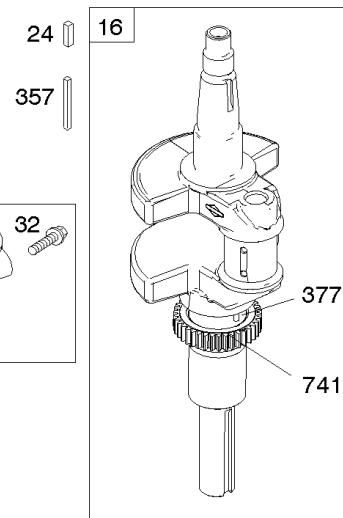

REF NO	PART NO	QTY	DESCRIPTION
1	594972		CYLINDER ASSEMBLY -Used After Code Date 15071500
1A	591696		CYLINDER ASSEMBLY -Used Before Code Date 15071600
2	797673		KIT, Bushing/Seal -(Magneto Side)
3	391086S		SEAL, Oil -(Magneto Side)
8	792185		BREATHER ASSEMBLY -Used Before Code Date 14110500
9	690937		GASKET, Breather -Used Before Code Date 14110500
10	691108		SCREW -(Breather Assembly)
11	594163		TUBE, Breather -Used After Code Date 14110400
11	792184		TUBE, Breather -Used Before Code Date 14110500
16	595729		CRANKSHAFT
24	796335		KEY, Flywheel
25	595790		PISTON ASSEMBLY -(Standard)
25	595791		PISTON ASSEMBLY -(.020" Oversize)
26	595792		SET, Ring -(Standard)
26	595793		SET, Ring -(.020" Oversize)
27	690975		LOCK, Piston Pin
28	593650		PIN, Piston
29	796209		ROD, Connecting
32	690976		SCREW -(Connecting Rod)
45	690977		TAPPET, Valve
46	796853		CAMSHAFT
212	695238		LINK, Throttle
227	798856		LEVER, Governor Control
250	690957		RETAINER, Breather -Used Before Code Date 14110500
252	794389		COLLECTOR, Oil -Used Before Code Date 14110500
306	796852		SHIELD, Cylinder -(Cylinder #1)
306A	591666		SHIELD, Cylinder -(Cylinder #2)
307	691003		SCREW -(Cylinder Shield)
307A	691108		SCREW -(Cylinder Shield)
357	691483		KEY, Drive Pulley
377	690979		KEY, Woodruff
405	594937		SCREW -(Back Plate)
447	691003		SCREW -(Air Guide Cover)
505	691029		NUT -(Governor Control Lever)
540	594325		PLATE, Baffle

Cylinder, Crankshaft, Camshaft, Air Guides

REF NO	PART NO	QTY	DESCRIPTION
562	690311		BOLT -(Governor Control Lever)
573	594902		PLATE, Back
584	594164		COVER, Breather Passage
618	594326		SCREW -(Baffle Plate)
718	690959		PIN, Locating
718A	594988		PIN, Locating
741	690980		GEAR, Timing
850	100106		SEALANT, Liquid
865	591667		COVER, Air Guide -(Valley)
1036	-----		Label-Emissions -(Available From A Briggs & Stratton Authorized Dealer)
1263	594166		REED, Breather
1264	594165		SCREW -(Breather Reed)
1319	794467		LABEL, Warning
1319A	797669		LABEL, Warning