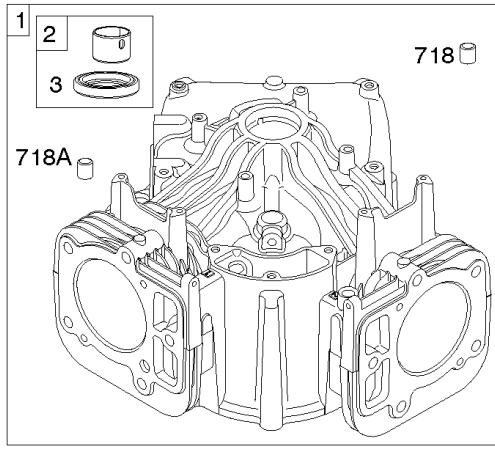

1319 WARNING LABEL

REQUIRED when replacing parts with warning labels affixed.

1319A WARNING LABEL

REQUIRED when replacing parts with warning labels affixed.

1036 EMISSIONS LABEL