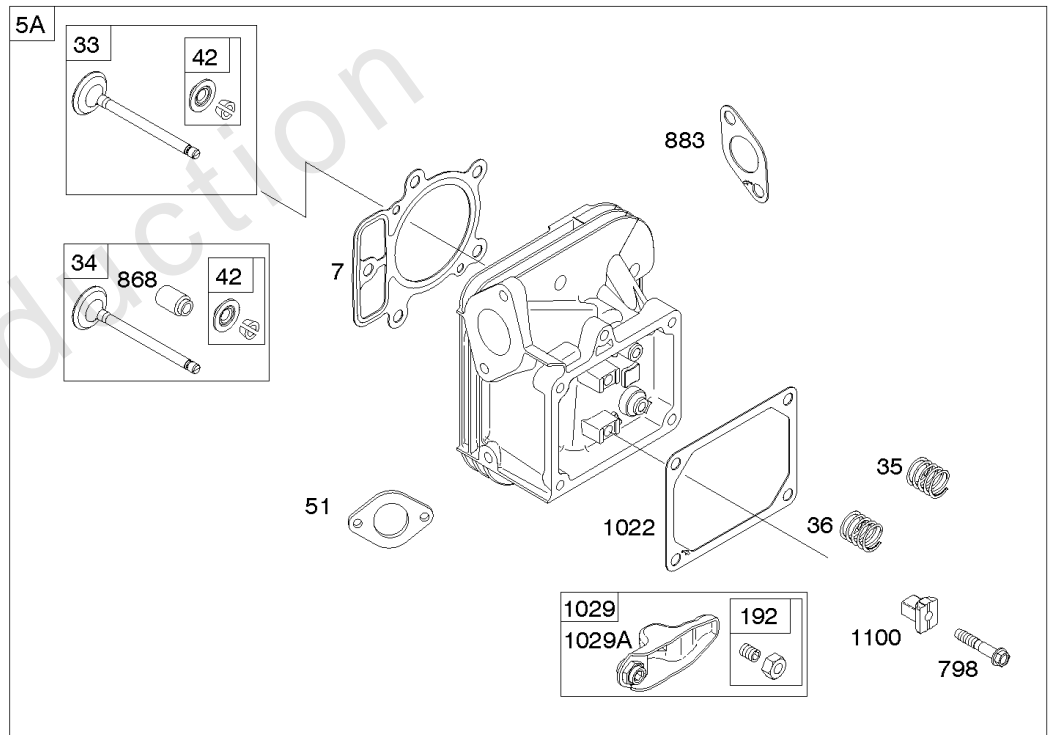

Carburetor, Fuel Supply

REF NO	PART NO	QTY	DESCRIPTION
1128	690990		SCREW -(Carburetor Nozzle)
1169	690990		SCREW -(Carburetor Cover Plate)

Not For Reproduction

Cylinder Head, Rocker Arm Cover, Intake Manifold

Mfg. No: 49T877-0011-G1

Cylinder Head, Rocker Arm Cover, Intake Manifold

REF NO	PART NO	QTY	DESCRIPTION
5	799088		HEAD, Cylinder -(Cylinder #1)
5A	799089		HEAD, Cylinder -(Cylinder #2)
7	796851		GASKET, Cylinder Head
13	592244		SCREW -(Cylinder Head)
33	793557		VALVE, Exhaust
34	793556		VALVE, Intake
35	694865		SPRING, Valve -(Intake)
36	694865		SPRING, Valve -(Exhaust)
42	499586		KEEPER, Valve
45	690977		TAPPET, Valve
50	797503		MANIFOLD, Intake
51	690949		GASKET, Intake
51A	594427		GASKET, Intake
53	690951		STUD -(Carburetor)
54	699816		SCREW -(Intake Manifold)
122	798759		SPACER, Carburetor
163	691001		GASKET, Air Cleaner
192	690083		ADJUSTER, Rocker Arm
213	799510		BRACKET, Choke Control
337	792015		PLUG, Spark
383	19576S		WRENCH, Spark Plug
415	794903		PLUG -(Sump)
613	690341		SCREW -(Muffler)
635	692076		BOOT, Spark Plug
654	690958		NUT -(Carburetor)
798	697890		SCREW -(Rocker Arm)
868	690968		SEAL, Valve
883	690970		GASKET, Exhaust
914	691127		SCREW -(Rocker Cover)
918A	596163		HOSE, Vacuum -Used Before Code Date 19091800
918A	593641		HOSE, Vacuum -Used After Code Date 19091700
929	691003		SCREW -(Choke Control Bracket)
929A	794904		SCREW -(Choke Control Bracket)
964	799159		CAP, Connector
1022	690971		GASKET, Rocker Cover
1023	793146		COVER, Rocker -(Cylinder #1)
1023A	499600		COVER, Rocker -(Cylinder #2)
1026	690981		ROD, Push -(Steel)

Cylinder Head, Rocker Arm Cover, Intake Manifold

Mfg. No: 49T877-0011-G1

Cylinder Head, Rocker Arm Cover, Intake Manifold

REF NO	PART NO	QTY	DESCRIPTION
1026A	690982		ROD, Push -(Aluminum)
1029	690972		ARM, Rocker
1029A	807323		ARM, Rocker
1100	791959		PIVOT, Rocker Arm