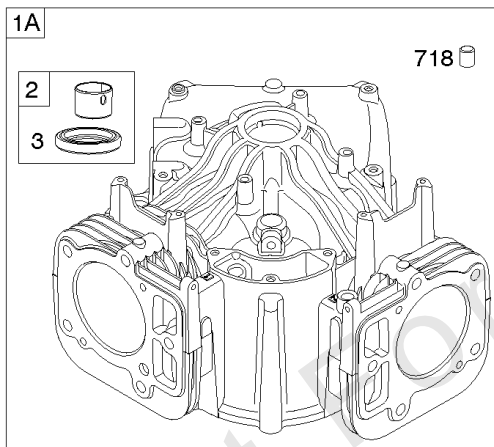

Cylinder Head, Rocker Arm Cover, Intake Manifold

Mfg. No: 49T877-0011-G1

Cylinder Head, Rocker Arm Cover, Intake Manifold

REF NO	PART NO	QTY	DESCRIPTION
1026A	690982		ROD, Push -(Aluminum)
1029	690972		ARM, Rocker
1029A	807323		ARM, Rocker
1100	791959		PIVOT, Rocker Arm

Not For Reproduction

1319 WARNING LABEL

REQUIRED when replacing parts with warning labels affixed.

1319A WARNING LABEL

REQUIRED when replacing parts with warning labels affixed.

1036 EMISSIONS LABEL

Cylinder, Crankshaft, Camshaft, Air Guides

REF NO	PART NO	QTY	DESCRIPTION
1	594972		CYLINDER ASSEMBLY -Used After Code Date 15071500
1A	591696		CYLINDER ASSEMBLY -Used Before Code Date 15071600
2	797673		KIT, Bushing/Seal -(Magneto Side)
3	391086S		SEAL, Oil -(Magneto Side)
8	792185		BREATHER ASSEMBLY -Used Before Code Date 14110500
9	690937		GASKET, Breather -Used Before Code Date 14110500
10	691108		SCREW -(Breather Assembly)
11	594163		TUBE, Breather -Used After Code Date 14110400
11	792184		TUBE, Breather -Used Before Code Date 14110500
16	595729		CRANKSHAFT
24	796335		KEY, Flywheel
25	595790		PISTON ASSEMBLY -(Standard)
25	595791		PISTON ASSEMBLY -(.020" Oversize)
26	595792		SET, Ring -(Standard)
26	595793		SET, Ring -(.020" Oversize)
27	690975		LOCK, Piston Pin
28	593650		PIN, Piston
29	796209		ROD, Connecting
32	690976		SCREW -(Connecting Rod)
45	690977		TAPPET, Valve
46	796853		CAMSHAFT
212	695238		LINK, Throttle
227	798856		LEVER, Governor Control
250	690957		RETAINER, Breather -Used Before Code Date 14110500
252	794389		COLLECTOR, Oil -Used Before Code Date 14110500
306	796852		SHIELD, Cylinder -(Cylinder #1)
306A	591666		SHIELD, Cylinder -(Cylinder #2)
307	691003		SCREW -(Cylinder Shield)
307A	691108		SCREW -(Cylinder Shield)
357	691483		KEY, Drive Pulley
377	690979		KEY, Woodruff
405	594937		SCREW -(Back Plate)
447	691003		SCREW -(Air Guide Cover)
505	691029		NUT -(Governor Control Lever)
540	594325		PLATE, Baffle