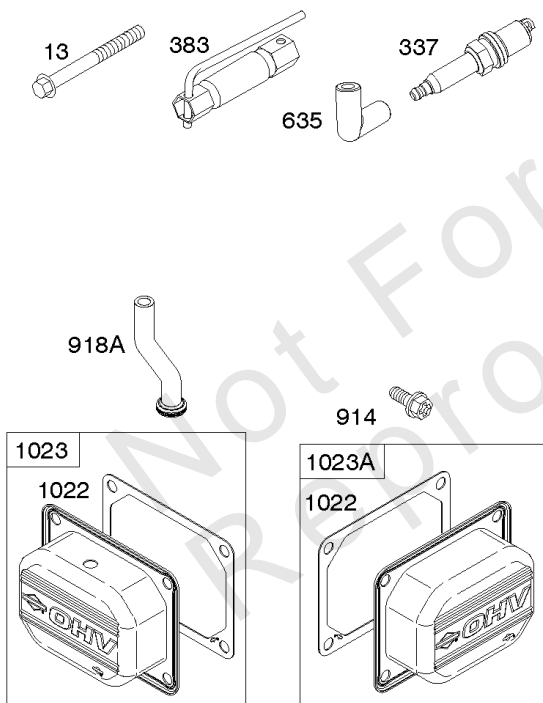

Carburetor, Fuel Supply

REF NO	PART NO	QTY	DESCRIPTION
1128	690990		SCREW -(Carburetor Nozzle)
1169	690990		SCREW -(Carburetor Cover Plate)

Not For Reproduction

Cylinder Head, Rocker Arm Cover, Intake Manifold

Mfg. No: 49T877-0011-G1

Cylinder Head, Rocker Arm Cover, Intake Manifold

REF NO	PART NO	QTY	DESCRIPTION
5	799088		HEAD, Cylinder -(Cylinder #1)
5A	799089		HEAD, Cylinder -(Cylinder #2)
7	796851		GASKET, Cylinder Head
13	592244		SCREW -(Cylinder Head)
33	793557		VALVE, Exhaust
34	793556		VALVE, Intake
35	694865		SPRING, Valve -(Intake)
36	694865		SPRING, Valve -(Exhaust)
42	499586		KEEPER, Valve
45	690977		TAPPET, Valve
50	797503		MANIFOLD, Intake
51	690949		GASKET, Intake
51A	594427		GASKET, Intake
53	690951		STUD -(Carburetor)
54	699816		SCREW -(Intake Manifold)
122	798759		SPACER, Carburetor
163	691001		GASKET, Air Cleaner
192	690083		ADJUSTER, Rocker Arm
213	799510		BRACKET, Choke Control
337	792015		PLUG, Spark
383	19576S		WRENCH, Spark Plug
415	794903		PLUG -(Sump)
613	690341		SCREW -(Muffler)
635	692076		BOOT, Spark Plug
654	690958		NUT -(Carburetor)
798	697890		SCREW -(Rocker Arm)
868	690968		SEAL, Valve
883	690970		GASKET, Exhaust
914	691127		SCREW -(Rocker Cover)
918A	596163		HOSE, Vacuum -Used Before Code Date 19091800
918A	593641		HOSE, Vacuum -Used After Code Date 19091700
929	691003		SCREW -(Choke Control Bracket)
929A	794904		SCREW -(Choke Control Bracket)
964	799159		CAP, Connector
1022	690971		GASKET, Rocker Cover
1023	793146		COVER, Rocker -(Cylinder #1)
1023A	499600		COVER, Rocker -(Cylinder #2)
1026	690981		ROD, Push -(Steel)

Cylinder Head, Rocker Arm Cover, Intake Manifold

Mfg. No: 49T877-0011-G1

Cylinder Head, Rocker Arm Cover, Intake Manifold

REF NO	PART NO	QTY	DESCRIPTION
1026A	690982		ROD, Push -(Aluminum)
1029	690972		ARM, Rocker
1029A	807323		ARM, Rocker
1100	791959		PIVOT, Rocker Arm