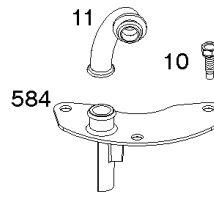

REF NO	PART NO	QTY	DESCRIPTION
1	594972		CYLINDER ASSEMBLY -Used After Code Date 15071500
1A	591696		CYLINDER ASSEMBLY -Used Before Code Date 15071600
2	797673		KIT, Bushing/Seal -(Magneto Side)
3	391086S		SEAL, Oil -(Magneto Side)
8	792185		BREATHER ASSEMBLY -Used Before Code Date 14110500
9	690937		GASKET, Breather -Used Before Code Date 14110500
10	691108		SCREW -(Breather Assembly)
11	594163		TUBE, Breather -Used After Code Date 14110400
11	792184		TUBE, Breather -Used Before Code Date 14110500
16	595729		CRANKSHAFT
24	796335		KEY, Flywheel
25	595790		PISTON ASSEMBLY -(Standard)
25	595791		PISTON ASSEMBLY -(.020" Oversize)
26	595792		SET, Ring -(Standard)
26	595793		SET, Ring -(.020" Oversize)
27	690975		LOCK, Piston Pin
28	593650		PIN, Piston
29	796209		ROD, Connecting
32	690976		SCREW -(Connecting Rod)
45	690977		TAPPET, Valve
46	796853		CAMSHAFT
212	695238		LINK, Throttle
227	798856		LEVER, Governor Control
250	690957		RETAINER, Breather -Used Before Code Date 14110500
252	794389		COLLECTOR, Oil -Used Before Code Date 14110500
306	796852		SHIELD, Cylinder -(Cylinder #1)
306A	591666		SHIELD, Cylinder -(Cylinder #2)
307	691003		SCREW -(Cylinder Shield)
307A	691108		SCREW -(Cylinder Shield)
357	691483		KEY, Drive Pulley
377	690979		KEY, Woodruff
405	594937		SCREW -(Back Plate)
447	691003		SCREW -(Air Guide Cover)
505	691029		NUT -(Governor Control Lever)
540	594325		PLATE, Baffle

Cylinder, Crankshaft, Camshaft, Air Guides

REF NO	PART NO	QTY	DESCRIPTION
562	690311		BOLT -(Governor Control Lever)
573	594902		PLATE, Back
584	594164		COVER, Breather Passage
618	594326		SCREW -(Baffle Plate)
718	690959		PIN, Locating
718A	594988		PIN, Locating
741	690980		GEAR, Timing
850	100106		SEALANT, Liquid
865	591667		COVER, Air Guide -(Valley)
1036	-----		Label-Emissions -(Available From A Briggs & Stratton Authorized Dealer)
1263	594166		REED, Breather
1264	594165		SCREW -(Breather Reed)
1319	794467		LABEL, Warning
1319A	797669		LABEL, Warning