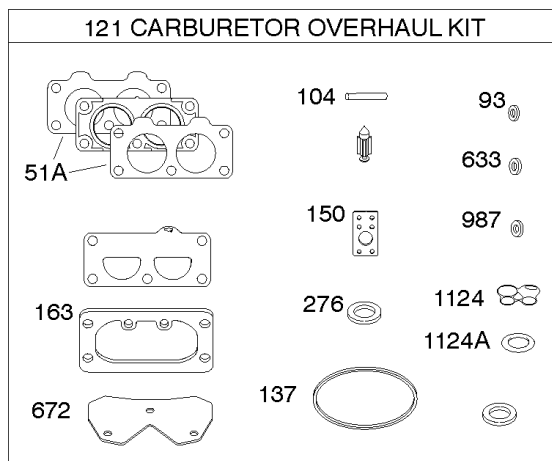

Engine/Valve Gasket Set, Carburetor Overhaul Kit

REF NO	PART NO	QTY	DESCRIPTION
3	391086S		SEAL, Oil -(Magneto Side)
7	796851		GASKET, Cylinder Head
9	690937		GASKET, Breather -Used Before Code Date 14110500
12	594195		GASKET, Crankcase
20	795387		SEAL, Oil -(PTO Side)
22	694966		SCREW -(Crankcase Cover/Sump)
51	690949		GASKET, Intake
51A	594427		GASKET, Intake
93	845864		BUSHING, Throttle Shaft
104	694918		PIN, Float Hinge
121	799132		KIT, Carburetor Overhaul
137	690994		GASKET, Float Bowl
150	841649		GASKET, Nozzle
163	691001		GASKET, Air Cleaner
276	695410		WASHER, Sealing
358	799117		GASKET SET, Engine
524	691032		SEAL, O-Ring
633	690722		SEAL, Choke/Throttle Shaft
672	690234		GASKET, Carburetor Plate
842	691031		SEAL, O-Ring -(Dipstick Tube)
868	690968		SEAL, Valve
883	690970		GASKET, Exhaust
943	796222		SEAL, O-Ring -(Oil Pump Cover)
987	808183		SEAL, Choke/Throttle Shaft
1022	690971		GASKET, Rocker Cover
1095	694013		GASKET SET, Valve
1124	690988		SEAL, O-Ring -(Fuel Transfer Tube)
1124A	841653		SEAL, O-Ring -(Fuel Transfer Tube)