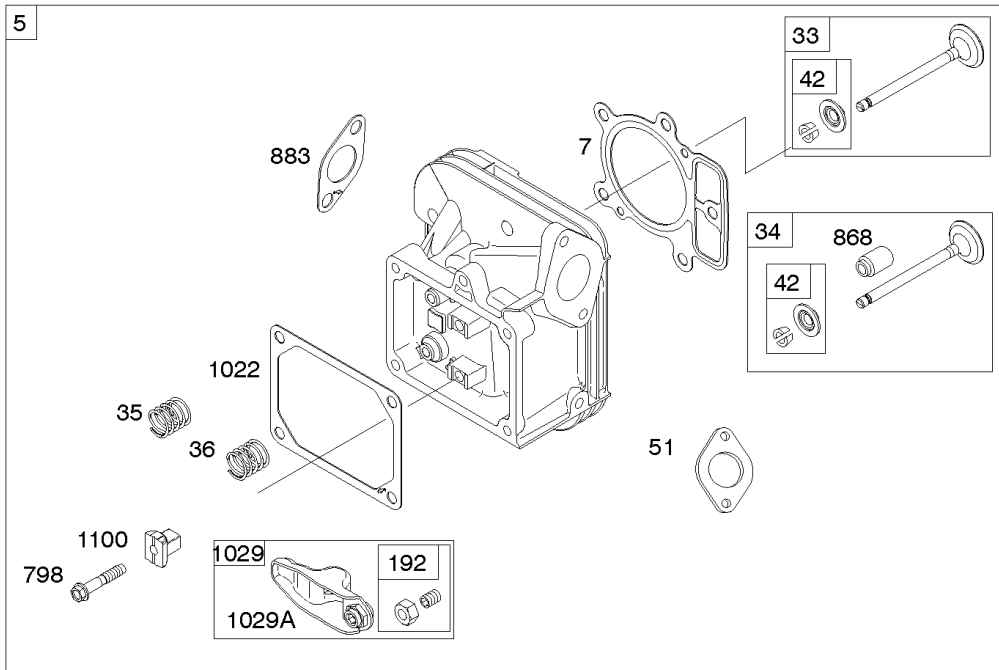

Carburetor, Fuel Supply

REF NO	PART NO	QTY	DESCRIPTION
1128	690990		SCREW -(Carburetor Nozzle)
1169	690990		SCREW -(Carburetor Cover Plate)

Not For Reproduction

Cylinder Head, Rocker Arm Cover, Intake Manifold

Mfg. No: 49T877-0011-G1

Cylinder Head, Rocker Arm Cover, Intake Manifold

REF NO	PART NO	QTY	DESCRIPTION
5	799088		HEAD, Cylinder -(Cylinder #1)
5A	799089		HEAD, Cylinder -(Cylinder #2)
7	796851		GASKET, Cylinder Head
13	592244		SCREW -(Cylinder Head)
33	793557		VALVE, Exhaust
34	793556		VALVE, Intake
35	694865		SPRING, Valve -(Intake)
36	694865		SPRING, Valve -(Exhaust)
42	499586		KEEPER, Valve
45	690977		TAPPET, Valve
50	797503		MANIFOLD, Intake
51	690949		GASKET, Intake
51A	594427		GASKET, Intake
53	690951		STUD -(Carburetor)
54	699816		SCREW -(Intake Manifold)
122	798759		SPACER, Carburetor
163	691001		GASKET, Air Cleaner
192	690083		ADJUSTER, Rocker Arm
213	799510		BRACKET, Choke Control
337	792015		PLUG, Spark
383	19576S		WRENCH, Spark Plug
415	794903		PLUG -(Sump)
613	690341		SCREW -(Muffler)
635	692076		BOOT, Spark Plug
654	690958		NUT -(Carburetor)
798	697890		SCREW -(Rocker Arm)
868	690968		SEAL, Valve
883	690970		GASKET, Exhaust
914	691127		SCREW -(Rocker Cover)
918A	596163		HOSE, Vacuum -Used Before Code Date 19091800
918A	593641		HOSE, Vacuum -Used After Code Date 19091700
929	691003		SCREW -(Choke Control Bracket)
929A	794904		SCREW -(Choke Control Bracket)
964	799159		CAP, Connector
1022	690971		GASKET, Rocker Cover
1023	793146		COVER, Rocker -(Cylinder #1)
1023A	499600		COVER, Rocker -(Cylinder #2)
1026	690981		ROD, Push -(Steel)

Cylinder Head, Rocker Arm Cover, Intake Manifold

Mfg. No: 49T877-0011-G1

Cylinder Head, Rocker Arm Cover, Intake Manifold

REF NO	PART NO	QTY	DESCRIPTION
1026A	690982		ROD, Push -(Aluminum)
1029	690972		ARM, Rocker
1029A	807323		ARM, Rocker
1100	791959		PIVOT, Rocker Arm