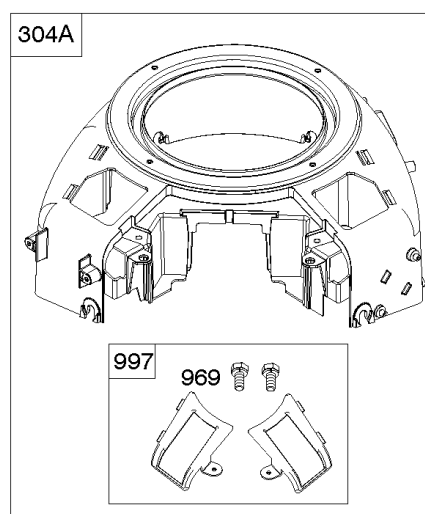

Model Components	Page
Blower Housing, Air Cleaner.	4
Carburetor, Fuel Supply.	6
Cylinder Head, Rocker Arm Cover, Intake Manifold.	10
Cylinder, Crankshaft, Camshaft, Air Guides.	14
Engine Sump, Lubrication, Oil Cooler.	18
Engine/Valve Gasket Set, Carburetor Overhaul Kit.	22
Flywheel, Controls, Wire Harness, Alternator, Starter.	24
Replacement Engine - US & Canada.	28

Not For
Reproduction