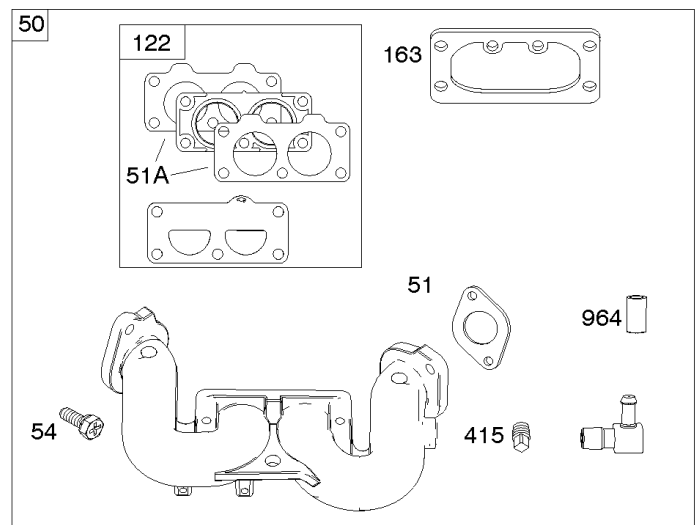

Carburetor, Fuel Supply

REF NO	PART NO	QTY	DESCRIPTION
1128	690990		SCREW -(Carburetor Nozzle)
1169	690990		SCREW -(Carburetor Cover Plate)

Not For Reproduction

Cylinder Head, Rocker Arm Cover, Intake Manifold

Mfg. No: 49T877-0011-G1

Cylinder Head, Rocker Arm Cover, Intake Manifold

REF NO	PART NO	QTY	DESCRIPTION
5	799088		HEAD, Cylinder -(Cylinder #1)
5A	799089		HEAD, Cylinder -(Cylinder #2)
7	796851		GASKET, Cylinder Head
13	592244		SCREW -(Cylinder Head)
33	793557		VALVE, Exhaust
34	793556		VALVE, Intake
35	694865		SPRING, Valve -(Intake)
36	694865		SPRING, Valve -(Exhaust)
42	499586		KEEPER, Valve
45	690977		TAPPET, Valve
50	797503		MANIFOLD, Intake
51	690949		GASKET, Intake
51A	594427		GASKET, Intake
53	690951		STUD -(Carburetor)
54	699816		SCREW -(Intake Manifold)
122	798759		SPACER, Carburetor
163	691001		GASKET, Air Cleaner
192	690083		ADJUSTER, Rocker Arm
213	799510		BRACKET, Choke Control
337	792015		PLUG, Spark
383	19576S		WRENCH, Spark Plug
415	794903		PLUG -(Sump)
613	690341		SCREW -(Muffler)
635	692076		BOOT, Spark Plug
654	690958		NUT -(Carburetor)
798	697890		SCREW -(Rocker Arm)
868	690968		SEAL, Valve
883	690970		GASKET, Exhaust
914	691127		SCREW -(Rocker Cover)
918A	596163		HOSE, Vacuum -Used Before Code Date 19091800
918A	593641		HOSE, Vacuum -Used After Code Date 19091700
929	691003		SCREW -(Choke Control Bracket)
929A	794904		SCREW -(Choke Control Bracket)
964	799159		CAP, Connector
1022	690971		GASKET, Rocker Cover
1023	793146		COVER, Rocker -(Cylinder #1)
1023A	499600		COVER, Rocker -(Cylinder #2)
1026	690981		ROD, Push -(Steel)

Cylinder Head, Rocker Arm Cover, Intake Manifold

Mfg. No: 49T877-0011-G1

Cylinder Head, Rocker Arm Cover, Intake Manifold

REF NO	PART NO	QTY	DESCRIPTION
1026A	690982		ROD, Push -(Aluminum)
1029	690972		ARM, Rocker
1029A	807323		ARM, Rocker
1100	791959		PIVOT, Rocker Arm