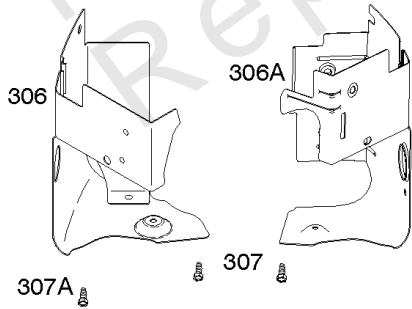

Cylinder, Crankshaft, Camshaft, Air Guides

REF NO	PART NO	QTY	DESCRIPTION
562	690311		BOLT -(Governor Control Lever)
573	594902		PLATE, Back
584	594164		COVER, Breather Passage
618	594326		SCREW -(Baffle Plate)
718	690959		PIN, Locating
718A	594988		PIN, Locating
741	690980		GEAR, Timing
850	100106		SEALANT, Liquid
865	591667		COVER, Air Guide -(Valley)
1036	-----		Label-Emissions -(Available From A Briggs & Stratton Authorized Dealer)
1263	594166		REED, Breather
1264	594165		SCREW -(Breather Reed)
1319	794467		LABEL, Warning
1319A	797669		LABEL, Warning