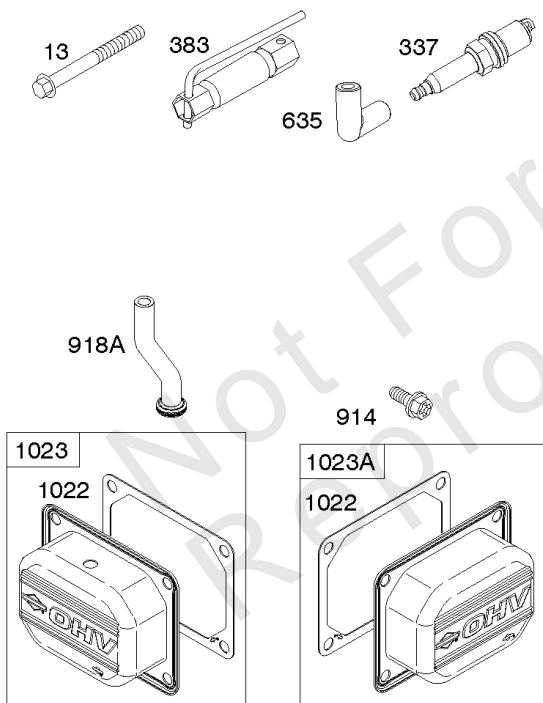

Cylinder Head, Rocker Arm Cover, Intake Manifold

Mfg. No: 49T877-0011-G1

Cylinder Head, Rocker Arm Cover, Intake Manifold

REF NO	PART NO	QTY	DESCRIPTION
5	799088		HEAD, Cylinder -(Cylinder #1)
5A	799089		HEAD, Cylinder -(Cylinder #2)
7	796851		GASKET, Cylinder Head
13	592244		SCREW -(Cylinder Head)
33	793557		VALVE, Exhaust
34	793556		VALVE, Intake
35	694865		SPRING, Valve -(Intake)
36	694865		SPRING, Valve -(Exhaust)
42	499586		KEEPER, Valve
45	690977		TAPPET, Valve
50	797503		MANIFOLD, Intake
51	690949		GASKET, Intake
51A	594427		GASKET, Intake
53	690951		STUD -(Carburetor)
54	699816		SCREW -(Intake Manifold)
122	798759		SPACER, Carburetor
163	691001		GASKET, Air Cleaner
192	690083		ADJUSTER, Rocker Arm
213	799510		BRACKET, Choke Control
337	792015		PLUG, Spark
383	19576S		WRENCH, Spark Plug
415	794903		PLUG -(Sump)
613	690341		SCREW -(Muffler)
635	692076		BOOT, Spark Plug
654	690958		NUT -(Carburetor)
798	697890		SCREW -(Rocker Arm)
868	690968		SEAL, Valve
883	690970		GASKET, Exhaust
914	691127		SCREW -(Rocker Cover)
918A	596163		HOSE, Vacuum -Used Before Code Date 19091800
918A	593641		HOSE, Vacuum -Used After Code Date 19091700
929	691003		SCREW -(Choke Control Bracket)
929A	794904		SCREW -(Choke Control Bracket)
964	799159		CAP, Connector
1022	690971		GASKET, Rocker Cover
1023	793146		COVER, Rocker -(Cylinder #1)
1023A	499600		COVER, Rocker -(Cylinder #2)
1026	690981		ROD, Push -(Steel)