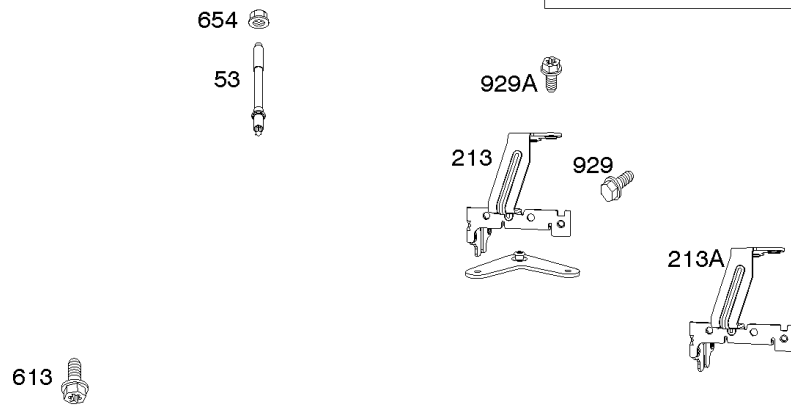

Carburetor, Fuel Supply

REF NO	PART NO	QTY	DESCRIPTION
1128	690990		SCREW -(Carburetor Nozzle)
1169	690990		SCREW -(Carburetor Cover Plate)

Not For Reproduction

Cylinder Head, Rocker Arm Cover, Intake Manifold

Mfg. No: 49T877-0011-G1

Cylinder Head, Rocker Arm Cover, Intake Manifold

REF NO	PART NO	QTY	DESCRIPTION
5	799088		HEAD, Cylinder -(Cylinder #1)
5A	799089		HEAD, Cylinder -(Cylinder #2)
7	796851		GASKET, Cylinder Head
13	592244		SCREW -(Cylinder Head)
33	793557		VALVE, Exhaust
34	793556		VALVE, Intake
35	694865		SPRING, Valve -(Intake)
36	694865		SPRING, Valve -(Exhaust)
42	499586		KEEPER, Valve
45	690977		TAPPET, Valve
50	797503		MANIFOLD, Intake
51	690949		GASKET, Intake
51A	594427		GASKET, Intake
53	690951		STUD -(Carburetor)
54	699816		SCREW -(Intake Manifold)
122	798759		SPACER, Carburetor
163	691001		GASKET, Air Cleaner
192	690083		ADJUSTER, Rocker Arm
213	799510		BRACKET, Choke Control
337	792015		PLUG, Spark
383	19576S		WRENCH, Spark Plug
415	794903		PLUG -(Sump)
613	690341		SCREW -(Muffler)
635	692076		BOOT, Spark Plug
654	690958		NUT -(Carburetor)
798	697890		SCREW -(Rocker Arm)
868	690968		SEAL, Valve
883	690970		GASKET, Exhaust
914	691127		SCREW -(Rocker Cover)
918A	596163		HOSE, Vacuum -Used Before Code Date 19091800
918A	593641		HOSE, Vacuum -Used After Code Date 19091700
929	691003		SCREW -(Choke Control Bracket)
929A	794904		SCREW -(Choke Control Bracket)
964	799159		CAP, Connector
1022	690971		GASKET, Rocker Cover
1023	793146		COVER, Rocker -(Cylinder #1)
1023A	499600		COVER, Rocker -(Cylinder #2)
1026	690981		ROD, Push -(Steel)

Cylinder Head, Rocker Arm Cover, Intake Manifold

Mfg. No: 49T877-0011-G1

Cylinder Head, Rocker Arm Cover, Intake Manifold

REF NO	PART NO	QTY	DESCRIPTION
1026A	690982		ROD, Push -(Aluminum)
1029	690972		ARM, Rocker
1029A	807323		ARM, Rocker
1100	791959		PIVOT, Rocker Arm