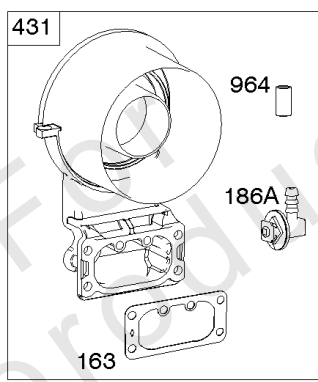

Model Components	Page
Blower Housing, Air Cleaner.	4
Carburetor, Fuel Supply.	6
Cylinder Head, Rocker Arm Cover, Intake Manifold.	10
Cylinder, Crankshaft, Camshaft, Air Guides.	14
Engine Sump, Lubrication, Oil Cooler.	18
Engine/Valve Gasket Set, Carburetor Overhaul Kit.	22
Flywheel, Controls, Wire Harness, Alternator, Starter.	24
Replacement Engine - US & Canada.	28

Not For
Reproduction