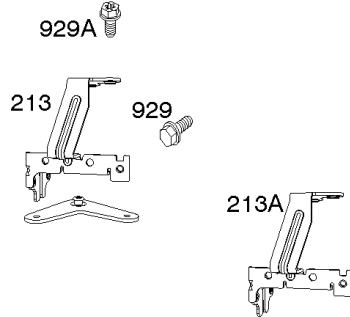

Cylinder Head, Rocker Arm Cover, Intake Manifold

Mfg. No: 49T877-0011-G1

Cylinder Head, Rocker Arm Cover, Intake Manifold

REF NO	PART NO	QTY	DESCRIPTION
5	799088		HEAD, Cylinder -(Cylinder #1)
5A	799089		HEAD, Cylinder -(Cylinder #2)
7	796851		GASKET, Cylinder Head
13	592244		SCREW -(Cylinder Head)
33	793557		VALVE, Exhaust
34	793556		VALVE, Intake
35	694865		SPRING, Valve -(Intake)
36	694865		SPRING, Valve -(Exhaust)
42	499586		KEEPER, Valve
45	690977		TAPPET, Valve
50	797503		MANIFOLD, Intake
51	690949		GASKET, Intake
51A	594427		GASKET, Intake
53	690951		STUD -(Carburetor)
54	699816		SCREW -(Intake Manifold)
122	798759		SPACER, Carburetor
163	691001		GASKET, Air Cleaner
192	690083		ADJUSTER, Rocker Arm
213	799510		BRACKET, Choke Control
337	792015		PLUG, Spark
383	19576S		WRENCH, Spark Plug
415	794903		PLUG -(Sump)
613	690341		SCREW -(Muffler)
635	692076		BOOT, Spark Plug
654	690958		NUT -(Carburetor)
798	697890		SCREW -(Rocker Arm)
868	690968		SEAL, Valve
883	690970		GASKET, Exhaust
914	691127		SCREW -(Rocker Cover)
918A	596163		HOSE, Vacuum -Used Before Code Date 19091800
918A	593641		HOSE, Vacuum -Used After Code Date 19091700
929	691003		SCREW -(Choke Control Bracket)
929A	794904		SCREW -(Choke Control Bracket)
964	799159		CAP, Connector
1022	690971		GASKET, Rocker Cover
1023	793146		COVER, Rocker -(Cylinder #1)
1023A	499600		COVER, Rocker -(Cylinder #2)
1026	690981		ROD, Push -(Steel)