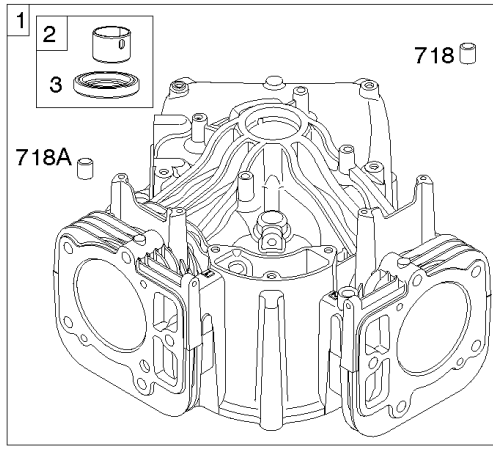

Cylinder Head, Rocker Arm Cover, Intake Manifold

Mfg. No: 49T877-0011-G1

Cylinder Head, Rocker Arm Cover, Intake Manifold

REF NO	PART NO	QTY	DESCRIPTION
1026A	690982		ROD, Push -(Aluminum)
1029	690972		ARM, Rocker
1029A	807323		ARM, Rocker
1100	791959		PIVOT, Rocker Arm

REF NO	PART NO	QTY	DESCRIPTION
1	594972		CYLINDER ASSEMBLY -Used After Code Date 15071500
1A	591696		CYLINDER ASSEMBLY -Used Before Code Date 15071600
2	797673		KIT, Bushing/Seal -(Magneto Side)
3	391086S		SEAL, Oil -(Magneto Side)
8	792185		BREATHER ASSEMBLY -Used Before Code Date 14110500
9	690937		GASKET, Breather -Used Before Code Date 14110500
10	691108		SCREW -(Breather Assembly)
11	594163		TUBE, Breather -Used After Code Date 14110400
11	792184		TUBE, Breather -Used Before Code Date 14110500
16	595729		CRANKSHAFT
24	796335		KEY, Flywheel
25	595790		PISTON ASSEMBLY -(Standard)
25	595791		PISTON ASSEMBLY -(.020" Oversize)
26	595792		SET, Ring -(Standard)
26	595793		SET, Ring -(.020" Oversize)
27	690975		LOCK, Piston Pin
28	593650		PIN, Piston
29	796209		ROD, Connecting
32	690976		SCREW -(Connecting Rod)
45	690977		TAPPET, Valve
46	796853		CAMSHAFT
212	695238		LINK, Throttle
227	798856		LEVER, Governor Control
250	690957		RETAINER, Breather -Used Before Code Date 14110500
252	794389		COLLECTOR, Oil -Used Before Code Date 14110500
306	796852		SHIELD, Cylinder -(Cylinder #1)
306A	591666		SHIELD, Cylinder -(Cylinder #2)
307	691003		SCREW -(Cylinder Shield)
307A	691108		SCREW -(Cylinder Shield)
357	691483		KEY, Drive Pulley
377	690979		KEY, Woodruff
405	594937		SCREW -(Back Plate)
447	691003		SCREW -(Air Guide Cover)
505	691029		NUT -(Governor Control Lever)
540	594325		PLATE, Baffle