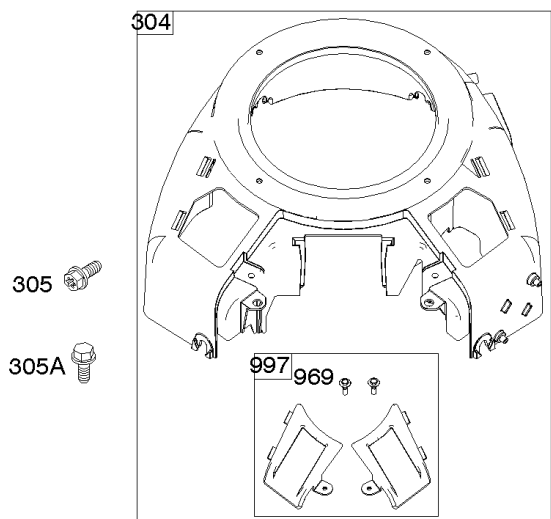

Model Components	Page
Blower Housing, Air Cleaner.	4
Carburetor, Fuel Supply.	6
Cylinder Head, Rocker Arm Cover, Intake Manifold.	10
Cylinder, Crankshaft, Camshaft, Air Guides.	14
Engine Sump, Lubrication, Oil Cooler.	18
Engine/Valve Gasket Set, Carburetor Overhaul Kit.	22
Flywheel, Controls, Wire Harness, Alternator, Starter.	24
Replacement Engine - US & Canada.	28

Not For
Reproduction