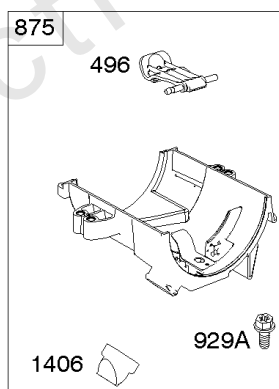

Model Components	Page
Blower Housing, Air Cleaner.	4
Carburetor, Fuel Supply.	6
Cylinder Head, Rocker Arm Cover, Intake Manifold.	10
Cylinder, Crankshaft, Camshaft, Air Guides.	14
Engine Sump, Lubrication, Oil Cooler.	18
Engine/Valve Gasket Set, Carburetor Overhaul Kit.	22
Flywheel, Controls, Wire Harness, Alternator, Starter.	24
Replacement Engine - US & Canada.	28

Not For
Reproduction