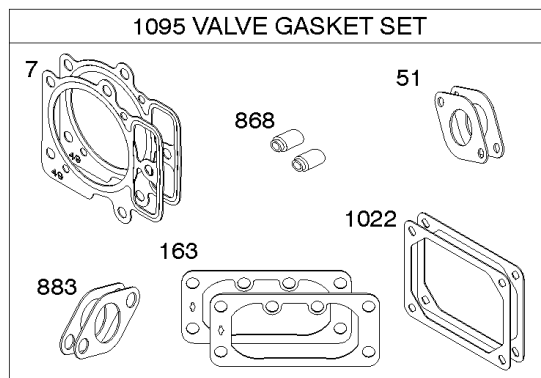

Engine/Valve Gasket Set, Carburetor Overhaul Kit

REF NO	PART NO	QTY	DESCRIPTION
3	391086S		SEAL, Oil -(Magneto Side)
7	796851		GASKET, Cylinder Head
9	690937		GASKET, Breather -Used Before Code Date 14110500
12	594195		GASKET, Crankcase
20	795387		SEAL, Oil -(PTO Side)
22	694966		SCREW -(Crankcase Cover/Sump)
51	690949		GASKET, Intake
51A	594427		GASKET, Intake
93	845864		BUSHING, Throttle Shaft
104	694918		PIN, Float Hinge
121	799132		KIT, Carburetor Overhaul
137	690994		GASKET, Float Bowl
150	841649		GASKET, Nozzle
163	691001		GASKET, Air Cleaner
276	695410		WASHER, Sealing
358	799117		GASKET SET, Engine
524	691032		SEAL, O-Ring
633	690722		SEAL, Choke/Throttle Shaft
672	690234		GASKET, Carburetor Plate
842	691031		SEAL, O-Ring -(Dipstick Tube)
868	690968		SEAL, Valve
883	690970		GASKET, Exhaust
943	796222		SEAL, O-Ring -(Oil Pump Cover)
987	808183		SEAL, Choke/Throttle Shaft
1022	690971		GASKET, Rocker Cover
1095	694013		GASKET SET, Valve
1124	690988		SEAL, O-Ring -(Fuel Transfer Tube)
1124A	841653		SEAL, O-Ring -(Fuel Transfer Tube)