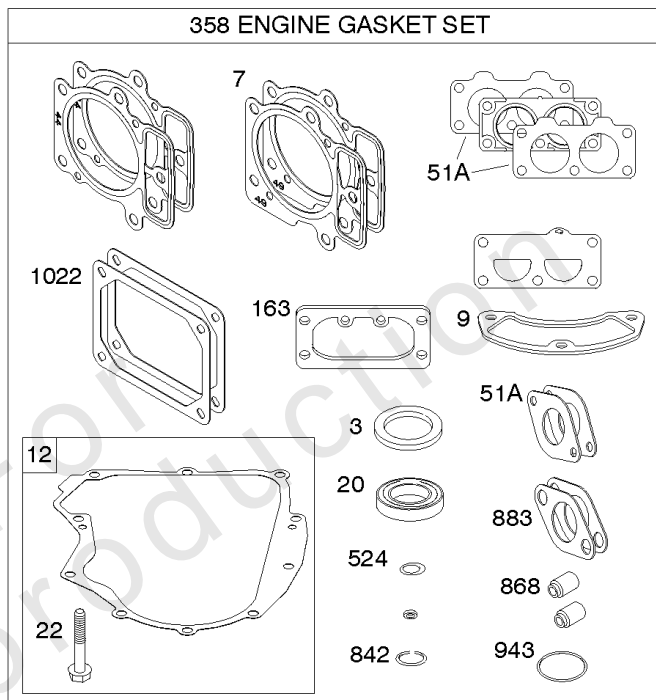

Engine/Valve Gasket Set, Carburetor Overhaul Kit

REF NO	PART NO	QTY	DESCRIPTION
3	391086S		SEAL, Oil -(Magneto Side)
7	796851		GASKET, Cylinder Head
9	690937		GASKET, Breather -Used Before Code Date 14110500
12	594195		GASKET, Crankcase
20	795387		SEAL, Oil -(PTO Side)
22	694966		SCREW -(Crankcase Cover/Sump)
51	690949		GASKET, Intake
51A	594427		GASKET, Intake
93	845864		BUSHING, Throttle Shaft
104	694918		PIN, Float Hinge
121	799132		KIT, Carburetor Overhaul
137	690994		GASKET, Float Bowl
150	841649		GASKET, Nozzle
163	691001		GASKET, Air Cleaner
276	695410		WASHER, Sealing
358	799117		GASKET SET, Engine
524	691032		SEAL, O-Ring
633	690722		SEAL, Choke/Throttle Shaft
672	690234		GASKET, Carburetor Plate
842	691031		SEAL, O-Ring -(Dipstick Tube)
868	690968		SEAL, Valve
883	690970		GASKET, Exhaust
943	796222		SEAL, O-Ring -(Oil Pump Cover)
987	808183		SEAL, Choke/Throttle Shaft
1022	690971		GASKET, Rocker Cover
1095	694013		GASKET SET, Valve
1124	690988		SEAL, O-Ring -(Fuel Transfer Tube)
1124A	841653		SEAL, O-Ring -(Fuel Transfer Tube)