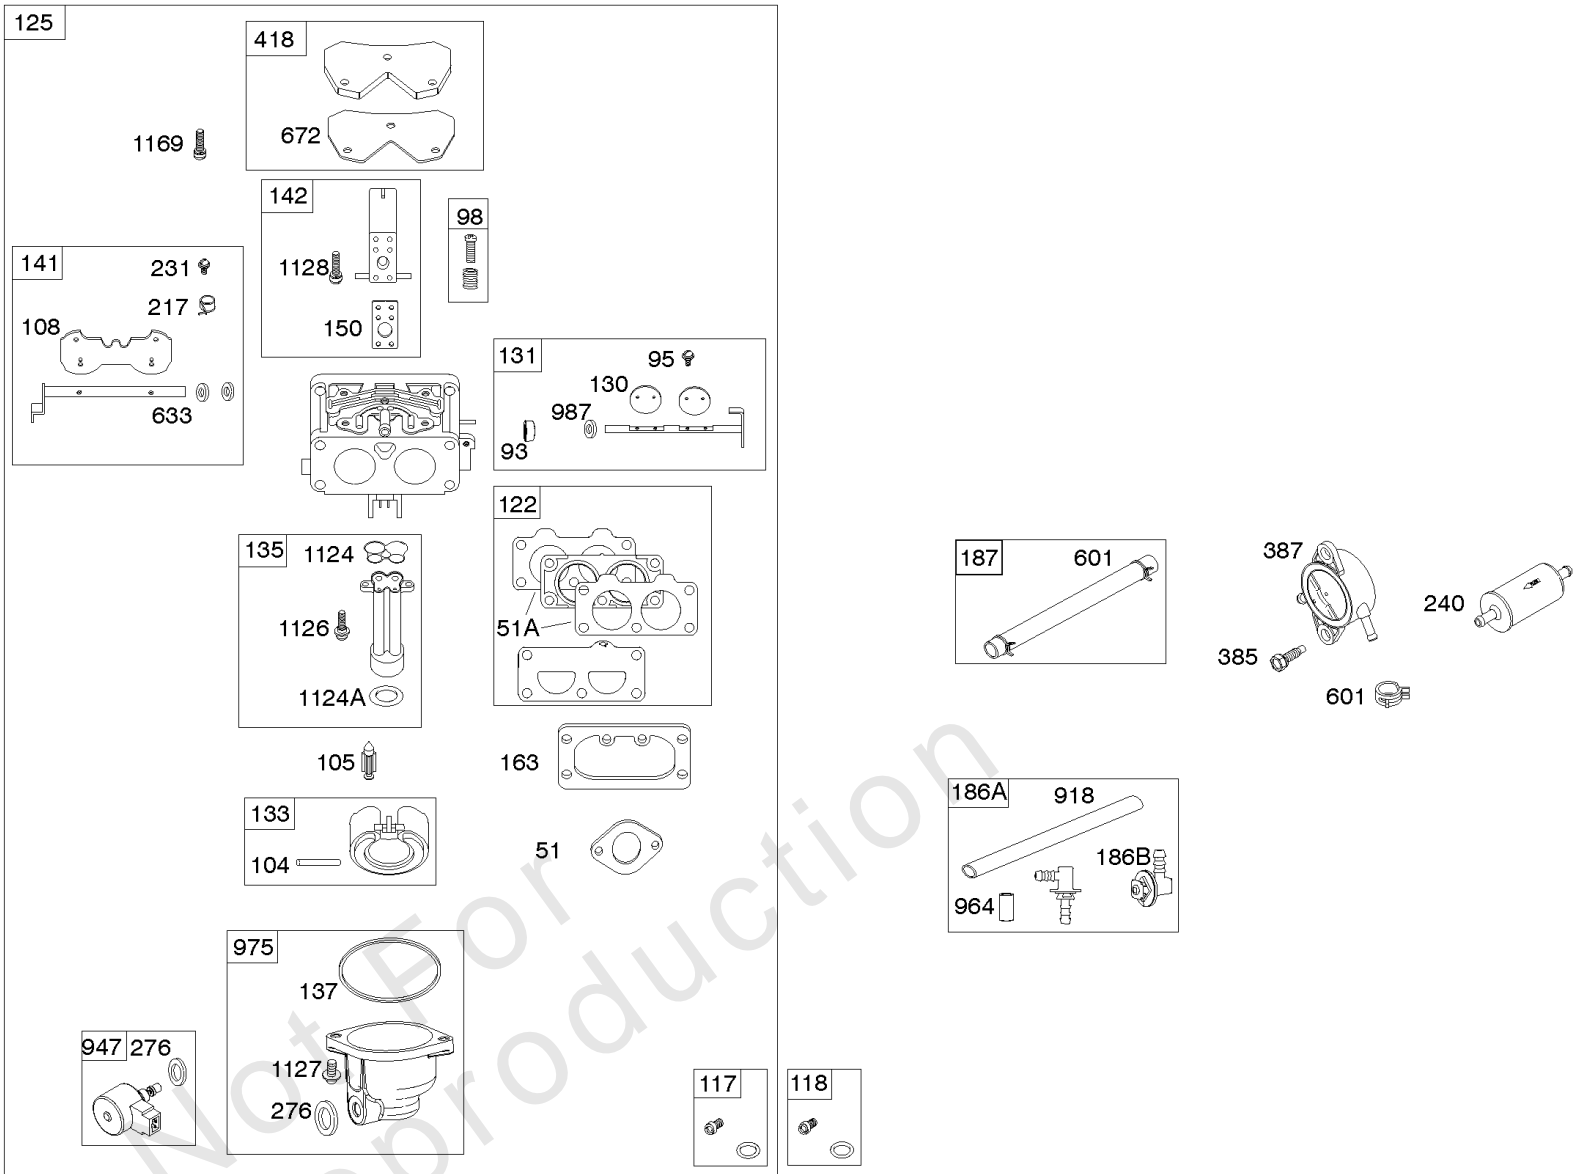

Parts Manual

Mfg. No: 49T877-0011-G1

Model Components	Page
Blower Housing, Air Cleaner.	4
Carburetor, Fuel Supply.	6
Cylinder Head, Rocker Arm Cover, Intake Manifold.	10
Cylinder, Crankshaft, Camshaft, Air Guides.	14
Engine Sump, Lubrication, Oil Cooler.	18
Engine/Valve Gasket Set, Carburetor Overhaul Kit.	22
Flywheel, Controls, Wire Harness, Alternator, Starter.	24
Replacement Engine - US & Canada.	28

Carburetor, Fuel Supply

REF NO	PART NO	QTY	DESCRIPTION
51	690949		GASKET, Intake
51A	594427		GASKET, Intake
93	845864		BUSHING, Throttle Shaft
95	690718		SCREW -(Throttle Valve)
98	699721		KIT, Idle Speed
104	694918		PIN, Float Hinge
105	698537		VALVE, Float Needle
108	699723		VALVE, Choke
117	842082		JET, Main -(Standard)
118	842081		JET, Main -(High Altitude)
122	798759		SPACER, Carburetor
125	799511		CARBURETOR
130	796875		VALVE, Throttle
131	796872		KIT, Throttle Shaft
133	699724		FLOAT, Carburetor
135	699729		TUBE, Fuel Transfer
137	690994		GASKET, Float Bowl
141	799112		KIT, Choke Shaft
142	796871		NOZZLE, Carburetor
150	841649		GASKET, Nozzle
163	691001		GASKET, Air Cleaner
186A	799158		CONNECTOR, Hose -(EVAP)
186B	845141		CONNECTOR, Hose -(EVAP)
187	791766		LINE, Fuel -(Cut To Required Length)
217	799771		SPRING, Choke Return
231	690718		SCREW -(Choke Valve)
240	845125		FILTER, Fuel
276	695410		WASHER, Sealing
385	797409		SCREW -(Fuel Pump) (Fuel Pump Mounted To Blower Housing)
387	808656		PUMP, Fuel
418	795912		PLATE, Carburetor Cover
601	691038		CLAMP, Hose
633	690722		SEAL, Choke/Throttle Shaft
672	690234		GASKET, Carburetor Plate
918	799160		HOSE, Vacuum
947	596039		SOLENOID, Fuel
964	799159		CAP, Connector
975	799114		BOWL, Float
987	808183		SEAL, Choke/Throttle Shaft
1124	690988		SEAL, O-Ring -(Fuel Transfer Tube)
1124A	841653		SEAL, O-Ring -(Fuel Transfer Tube)
1126	690991		SCREW -(Fuel Transfer Tube)
1127	695407		SCREW -(Float Bowl) (Float Bowl to Carburetor Body)