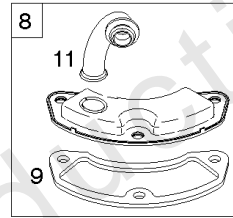

Cylinder Head, Rocker Arm Cover, Intake Manifold

Mfg. No: 49T877-0011-G1

Cylinder Head, Rocker Arm Cover, Intake Manifold

REF NO	PART NO	QTY	DESCRIPTION
1026A	690982		ROD, Push -(Aluminum)
1029	690972		ARM, Rocker
1029A	807323		ARM, Rocker
1100	791959		PIVOT, Rocker Arm

Not For Reproduction

1319 WARNING LABEL

REQUIRED when replacing parts with warning labels affixed.

1319A WARNING LABEL

REQUIRED when replacing parts with warning labels affixed.

1036 EMISSIONS LABEL

Cylinder, Crankshaft, Camshaft, Air Guides

REF NO	PART NO	QTY	DESCRIPTION
1	594972		CYLINDER ASSEMBLY -Used After Code Date 15071500
1A	591696		CYLINDER ASSEMBLY -Used Before Code Date 15071600
2	797673		KIT, Bushing/Seal -(Magneto Side)
3	391086S		SEAL, Oil -(Magneto Side)
8	792185		BREATHER ASSEMBLY -Used Before Code Date 14110500
9	690937		GASKET, Breather -Used Before Code Date 14110500
10	691108		SCREW -(Breather Assembly)
11	594163		TUBE, Breather -Used After Code Date 14110400
11	792184		TUBE, Breather -Used Before Code Date 14110500
16	595729		CRANKSHAFT
24	796335		KEY, Flywheel
25	595790		PISTON ASSEMBLY -(Standard)
25	595791		PISTON ASSEMBLY -(.020" Oversize)
26	595792		SET, Ring -(Standard)
26	595793		SET, Ring -(.020" Oversize)
27	690975		LOCK, Piston Pin
28	593650		PIN, Piston
29	796209		ROD, Connecting
32	690976		SCREW -(Connecting Rod)
45	690977		TAPPET, Valve
46	796853		CAMSHAFT
212	695238		LINK, Throttle
227	798856		LEVER, Governor Control
250	690957		RETAINER, Breather -Used Before Code Date 14110500
252	794389		COLLECTOR, Oil -Used Before Code Date 14110500
306	796852		SHIELD, Cylinder -(Cylinder #1)
306A	591666		SHIELD, Cylinder -(Cylinder #2)
307	691003		SCREW -(Cylinder Shield)
307A	691108		SCREW -(Cylinder Shield)
357	691483		KEY, Drive Pulley
377	690979		KEY, Woodruff
405	594937		SCREW -(Back Plate)
447	691003		SCREW -(Air Guide Cover)
505	691029		NUT -(Governor Control Lever)
540	594325		PLATE, Baffle