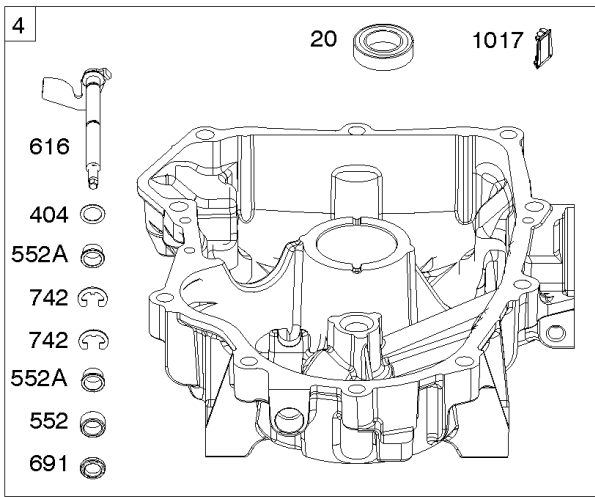

Engine Sump, Lubrication, Oil Cooler

REF NO	PART NO	QTY	DESCRIPTION
4	593652		SUMP, Engine -Used After Code Date 15071500
4A	797502		SUMP, Engine -Used Before Code Date 15071600
12	594195		GASKET, Crankcase
15	690946		PLUG, Oil Drain
20	795387		SEAL, Oil -(PTO Side)
22	694966		SCREW -(Crankcase Cover/Sump)
186	796532		CONNECTOR, Hose -(Oil Drain)
219	793338		GEAR, Governor
220	799772		WASHER -(Governor Gear)
221	841026		CUP, Governor
287	697820		SCREW -(Dipstick Tube)
305	594618		SCREW -(Blower Housing)
400	796862		COOLER, Oil
404	690442		WASHER -(Governor Crank)
415	794903		PLUG -(Sump)
448	799103		BRACKET, Oil Cooler
512	594200		HOSE, Oil Drain
523	594528		DIPSTICK
524	691032		SEAL, O-Ring
525	691037		TUBE, Dipstick
552	796638		BUSHING, Governor Crank
552A	690553		BUSHING, Governor Crank
601A	841597		CLAMP, Hose
615	698290		RETAINER, Governor Shaft
616	691045		CRANK, Governor
691	790574		SEAL, Governor Shaft
742	690328		RETAINER, E Ring
750	796208		SCREW -(Oil Pump Cover)
829	799104		HOSE, Oil Cooler -(Oil Cooler Hose)
842	691031		SEAL, O-Ring -(Dipstick Tube)
847	594609		SCREW, Dipstick tube
850	100106		SEALANT, Liquid
943	796222		SEAL, O-Ring -(Oil Pump Cover)
965	796221		COVER, Oil Pump
1017	796214		SCREEN, Oil Pump
1024	794644		SHAFT, Pump
1027	696854		FILTER, Oil -(Black)
1028	796864		ADAPTER, Oil Filter
1366	799131		DIVERTER, Oil Cooler
1373	695629		SCREW -(Oil Cooler Bracket)