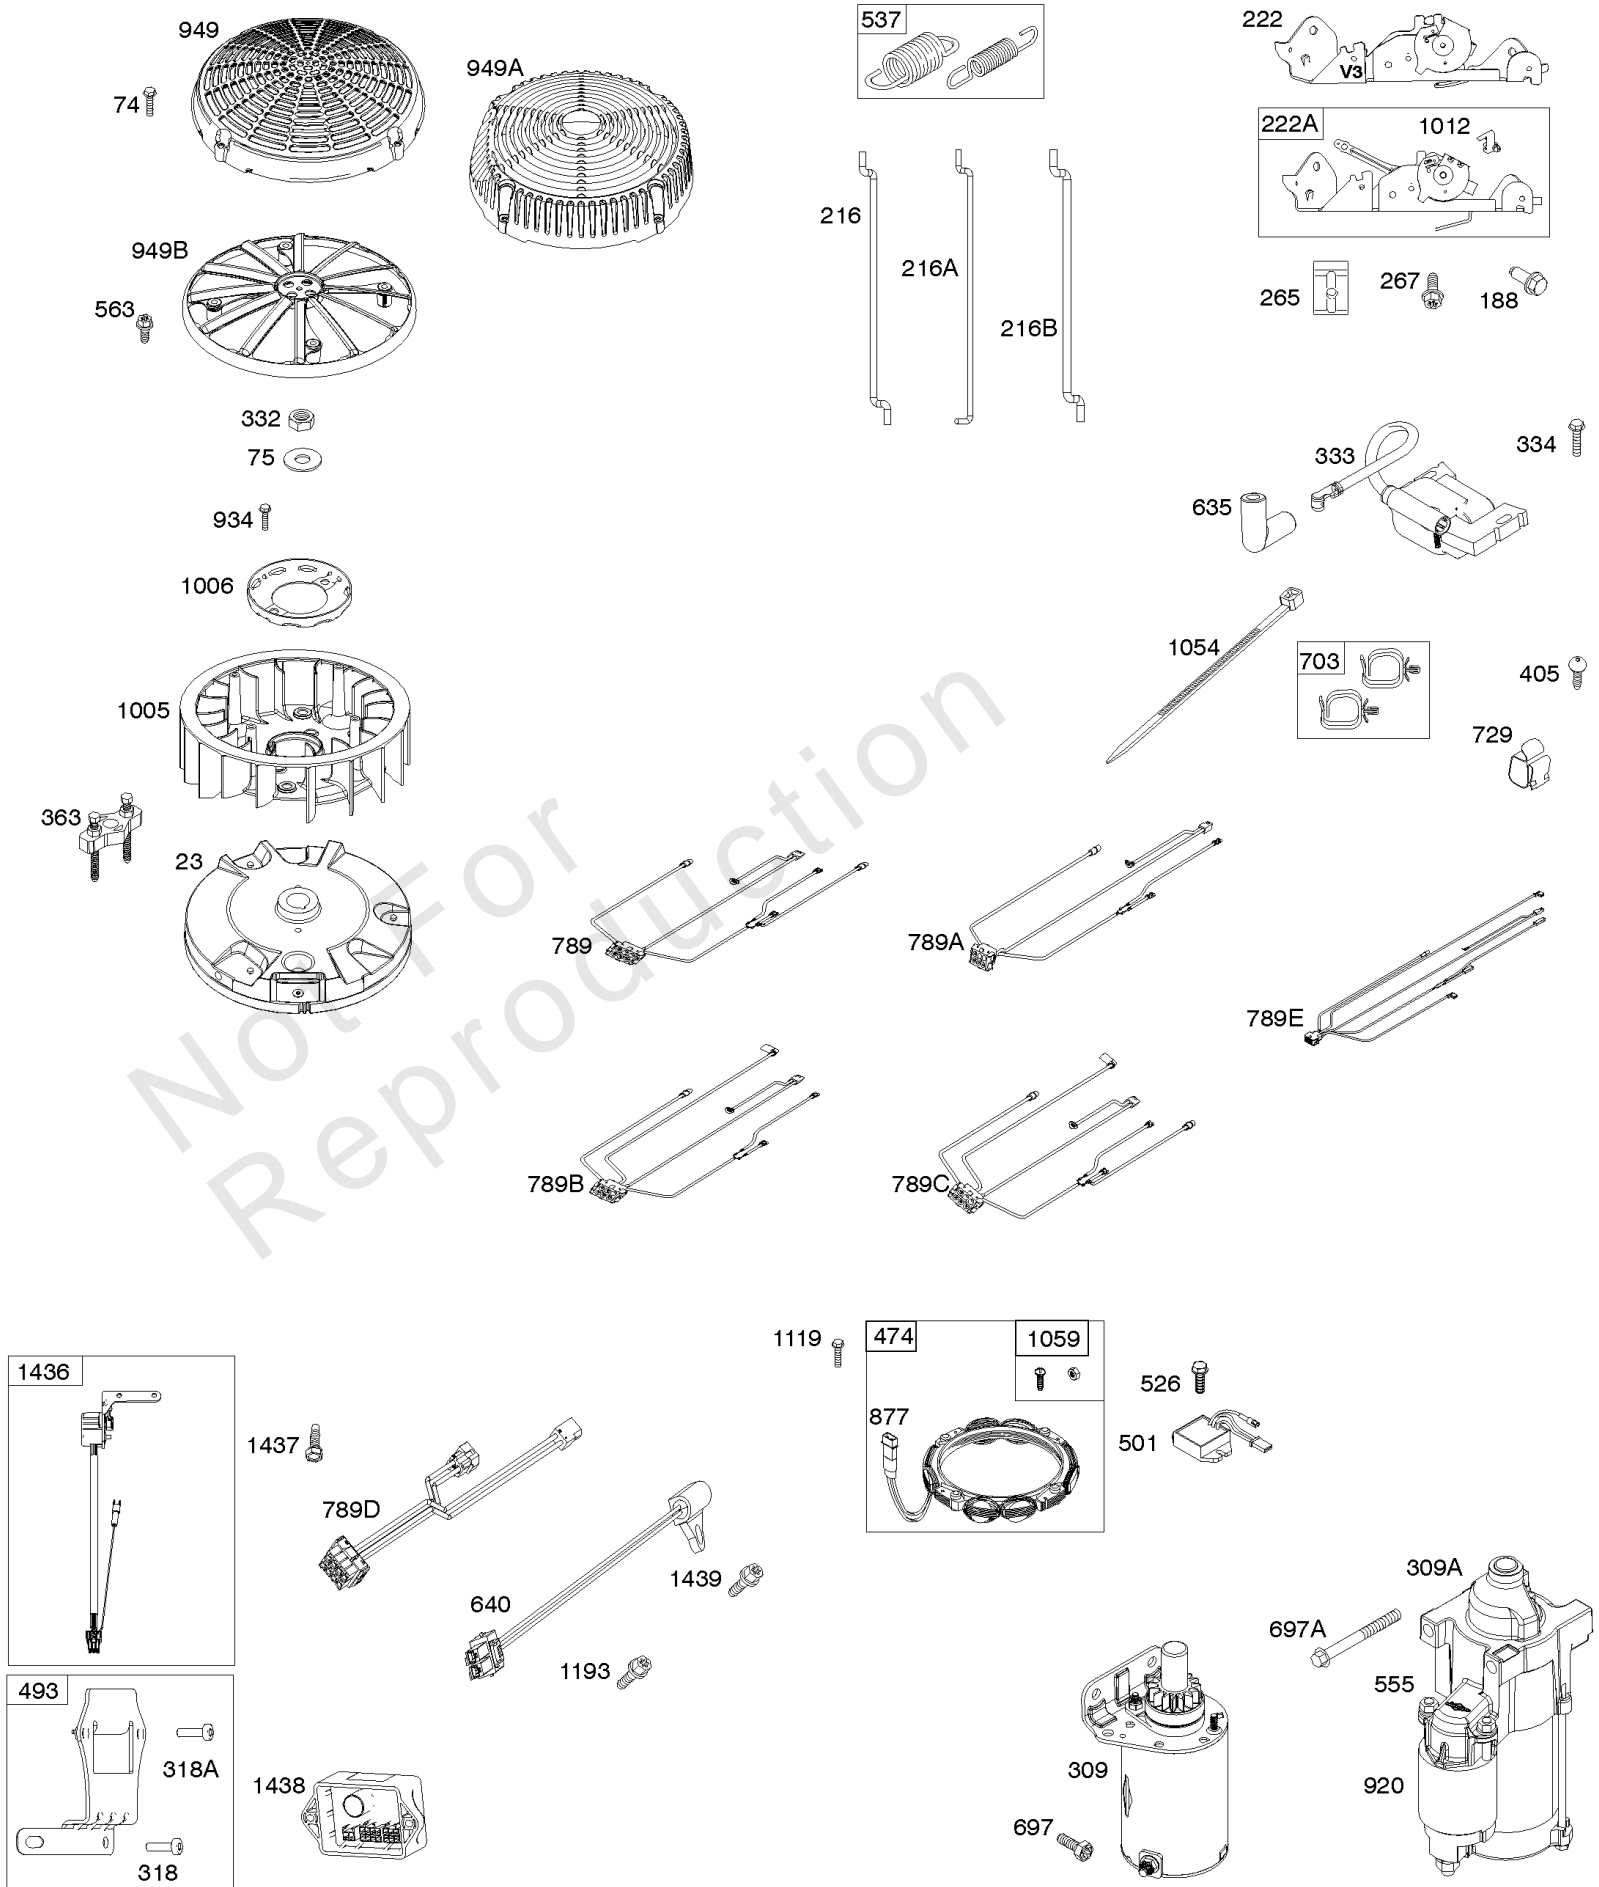

Flywheel, Controls, Wire Harness, Alternator, Starter

REF NO	PART NO	QTY	DESCRIPTION
23	594169		FLYWHEEL
74	698425		SCREW -(Rotating Screen)
75	691056		WASHER -(Flywheel)
188	691108		SCREW -(Control Bracket)
216	691022		LINK, Choke
222	798916		BRACKET, Control
265	691024		CLAMP, Casing
267	792629		SCREW -(Casing Clamp)
309	590476		MOTOR, Starter
318	691127		SCREW -(Mounting Bracket)
318A	792629		SCREW -(Mounting Bracket)
332	691059		NUT -(Flywheel)
333	592846		ARMATURE, Magneto
334	691061		SCREW -(Magneto Armature)
363	19203		PULLER, Flywheel
405	594937		SCREW -(Back Plate)
474	592830		ALTERNATOR -(10-16 Amp Regulated)
493	797176		BRACKET, Mounting
501	593490		REGULATOR
526	691108		SCREW -(Regulator)
537	594920		KIT, Governor/Idle Spring
563	799360		SCREW -(Debris Screen Guard)
635	692076		BOOT, Spark Plug
640	796913		WIRE ASSEMBLY -(Thermistor)
697	591909		SCREW -(Starter Motor) (Drive Cap)
703	691010		CLIP
729	593826		CLIP, Wire
789A	591392		HARNESS, Wiring
877	399916		WIRE/CONNECTOR, Alternator
934	593638		SCREW -(Fan Retainer)
949	799357		GUARD, Debris Screen
949B	593206		GUARD, Debris Screen
1005	593640		FAN, Flywheel -Used After Code Date 14082400
1005	791236		FAN, Flywheel -Used Before Code Date 14082500
1006	798750		RETAINER, Fan
1012	592556		RETAINER, Link
1054	280275		TIE, Cable
1059	698516		KIT, Screw/Washer
1119	691183		SCREW -(Alternator)