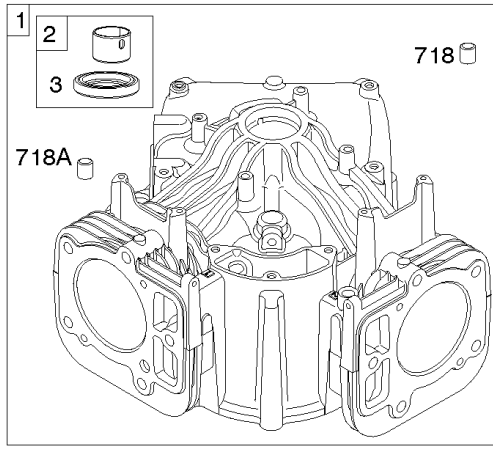

1319 WARNING LABEL

REQUIRED when replacing parts with warning labels affixed.

1319A WARNING LABEL

REQUIRED when replacing parts with warning labels affixed.

1036 EMISSIONS LABEL