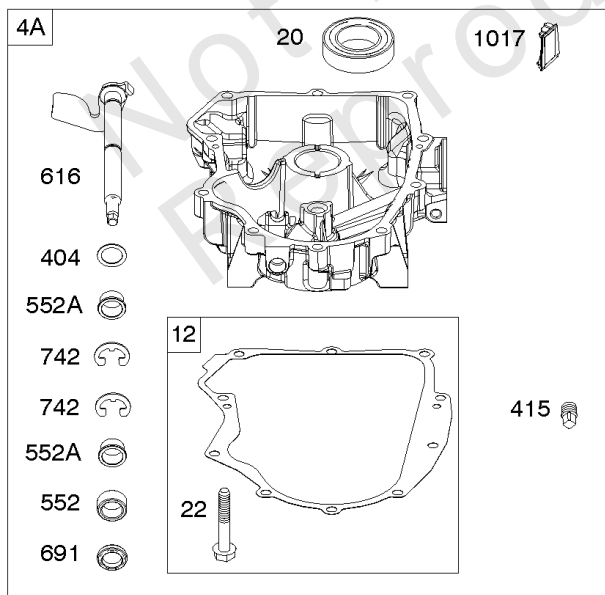

Engine Sump, Lubrication, Oil Cooler

REF NO	PART NO	QTY	DESCRIPTION
4	593652		SUMP, Engine -Used After Code Date 15071500
4A	797502		SUMP, Engine -Used Before Code Date 15071600
12	594195		GASKET, Crankcase
15	690946		PLUG, Oil Drain
20	795387		SEAL, Oil -(PTO Side)
22	694966		SCREW -(Crankcase Cover/Sump)
186	796532		CONNECTOR, Hose -(Oil Drain)
219	793338		GEAR, Governor
220	799772		WASHER -(Governor Gear)
221	841026		CUP, Governor
287	697820		SCREW -(Dipstick Tube)
305	594618		SCREW -(Blower Housing)
400	796862		COOLER, Oil
404	690442		WASHER -(Governor Crank)
415	794903		PLUG -(Sump)
448	799103		BRACKET, Oil Cooler
512	594200		HOSE, Oil Drain
523	594528		DIPSTICK
524	691032		SEAL, O-Ring
525	691037		TUBE, Dipstick
552	796638		BUSHING, Governor Crank
552A	690553		BUSHING, Governor Crank
601A	841597		CLAMP, Hose
615	698290		RETAINER, Governor Shaft
616	691045		CRANK, Governor
691	790574		SEAL, Governor Shaft
742	690328		RETAINER, E Ring
750	796208		SCREW -(Oil Pump Cover)
829	799104		HOSE, Oil Cooler -(Oil Cooler Hose)
842	691031		SEAL, O-Ring -(Dipstick Tube)
847	594609		SCREW, Dipstick tube
850	100106		SEALANT, Liquid
943	796222		SEAL, O-Ring -(Oil Pump Cover)
965	796221		COVER, Oil Pump
1017	796214		SCREEN, Oil Pump
1024	794644		SHAFT, Pump
1027	696854		FILTER, Oil -(Black)
1028	796864		ADAPTER, Oil Filter
1366	799131		DIVERTER, Oil Cooler
1373	695629		SCREW -(Oil Cooler Bracket)