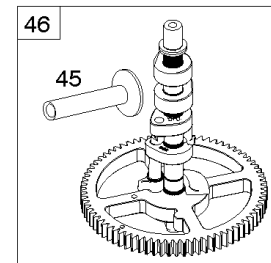

Cylinder Head, Rocker Arm Cover, Intake Manifold

Mfg. No: 49T877-0004-G1

Cylinder Head, Rocker Arm Cover, Intake Manifold

REF NO	PART NO	QTY	DESCRIPTION
1026A	690982		ROD, Push -(Aluminum)
1029	690972		ARM, Rocker
1029A	807323		ARM, Rocker
1100	791959		PIVOT, Rocker Arm

Not For Reproduction

1319 WARNING LABEL

REQUIRED when replacing parts with warning labels affixed.

1319A WARNING LABEL

REQUIRED when replacing parts with warning labels affixed.

1036 EMISSIONS LABEL

Cylinder, Crankshaft, Camshaft, Air Guides

REF NO	PART NO	QTY	DESCRIPTION
1	594972		CYLINDER ASSEMBLY -Used After Code Date 15071500
1A	591696		CYLINDER ASSEMBLY -Used Before Code Date 15071600
2	797673		KIT, Bushing/Seal -(Magneto Side)
3	391086S		SEAL, Oil -(Magneto Side)
8	792185		BREATHER ASSEMBLY -Used Before Code Date 14110500
9	690937		GASKET, Breather -Used Before Code Date 14110500
10	691108		SCREW -(Breather Assembly)
11	594163		TUBE, Breather -Used After Code Date 14110400
11	792184		TUBE, Breather -Used Before Code Date 14110500
16	595731		CRANKSHAFT
24	796335		KEY, Flywheel
25	595790		PISTON ASSEMBLY -(Standard)
25	595791		PISTON ASSEMBLY -(.020" Oversize)
26	595792		SET, Ring -(Standard)
26	595793		SET, Ring -(.020" Oversize)
27	690975		LOCK, Piston Pin
28	593650		PIN, Piston
29	796209		ROD, Connecting
32	690976		SCREW -(Connecting Rod)
45	690977		TAPPET, Valve
46	796853		CAMSHAFT
212	695238		LINK, Throttle
227	798856		LEVER, Governor Control
250	690957		RETAINER, Breather -Used Before Code Date 14110500
252	794389		COLLECTOR, Oil -Used Before Code Date 14110500
306	796852		SHIELD, Cylinder -(Cylinder #1)
306A	591666		SHIELD, Cylinder -(Cylinder #2)
307	691003		SCREW -(Cylinder Shield)
307A	691108		SCREW -(Cylinder Shield)
357	691483		KEY, Drive Pulley
377	690979		KEY, Woodruff
405	594937		SCREW -(Back Plate)
447	691003		SCREW -(Air Guide Cover)
505	691029		NUT -(Governor Control Lever)
540	594325		PLATE, Baffle