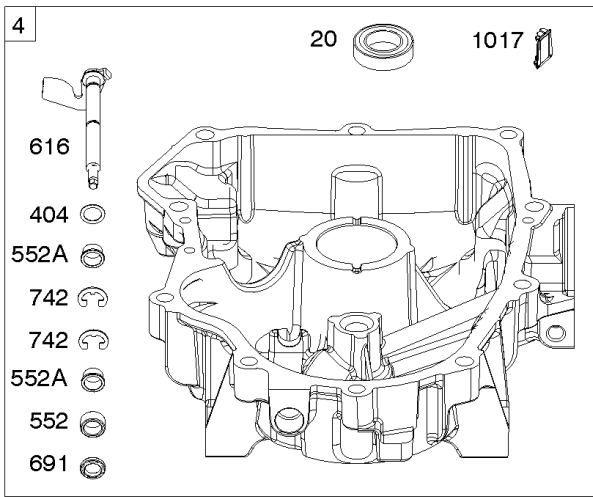

Engine Sump, Lubrication, Oil Cooler

REF NO	PART NO	QTY	DESCRIPTION
4	593652		SUMP, Engine -Used After Code Date 15071500
4A	797502		SUMP, Engine -Used Before Code Date 15071600
12	594195		GASKET, Crankcase
15	690946		PLUG, Oil Drain
20	795387		SEAL, Oil -(PTO Side)
22	694966		SCREW -(Crankcase Cover/Sump)
186	796532		CONNECTOR, Hose -(Oil Drain)
219	793338		GEAR, Governor
220	799772		WASHER -(Governor Gear)
221	841026		CUP, Governor
287	697820		SCREW -(Dipstick Tube)
305	594618		SCREW -(Blower Housing)
400	796862		COOLER, Oil
404	690442		WASHER -(Governor Crank)
415	794903		PLUG -(Sump)
448	799103		BRACKET, Oil Cooler
512	594200		HOSE, Oil Drain
523	594528		DIPSTICK
524	691032		SEAL, O-Ring
525	691037		TUBE, Dipstick
552	796638		BUSHING, Governor Crank
552A	690553		BUSHING, Governor Crank
601A	841597		CLAMP, Hose
615	698290		RETAINER, Governor Shaft
616	691045		CRANK, Governor
691	790574		SEAL, Governor Shaft
742	690328		RETAINER, E Ring
750	796208		SCREW -(Oil Pump Cover)
829	799104		HOSE, Oil Cooler -(Oil Cooler Hose)
842	691031		SEAL, O-Ring -(Dipstick Tube)
847	594609		SCREW, Dipstick tube
850	100106		SEALANT, Liquid
943	796222		SEAL, O-Ring -(Oil Pump Cover)
965	796221		COVER, Oil Pump
1017	796214		SCREEN, Oil Pump
1024	794644		SHAFT, Pump
1027	696854		FILTER, Oil -(Black)
1028	796864		ADAPTER, Oil Filter
1366	799131		DIVERTER, Oil Cooler
1373	695629		SCREW -(Oil Cooler Bracket)