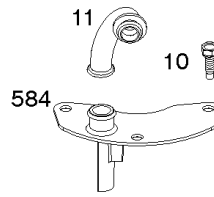

1319 WARNING LABEL

REQUIRED when replacing parts with warning labels affixed.

1319A WARNING LABEL

REQUIRED when replacing parts with warning labels affixed.

1036 EMISSIONS LABEL