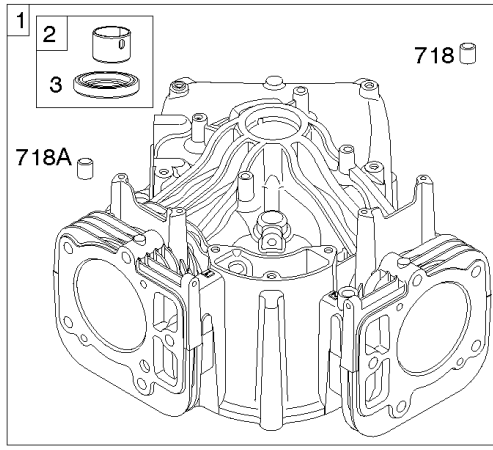

Cylinder Head, Rocker Arm Cover, Intake Manifold

Mfg. No: 49T877-0004-G1

Cylinder Head, Rocker Arm Cover, Intake Manifold

REF NO	PART NO	QTY	DESCRIPTION
1026A	690982		ROD, Push -(Aluminum)
1029	690972		ARM, Rocker
1029A	807323		ARM, Rocker
1100	791959		PIVOT, Rocker Arm

Not For Reproduction

1319 WARNING LABEL

REQUIRED when replacing parts with warning labels affixed.

1319A WARNING LABEL

REQUIRED when replacing parts with warning labels affixed.

1036 EMISSIONS LABEL

Cylinder, Crankshaft, Camshaft, Air Guides

REF NO	PART NO	QTY	DESCRIPTION
1	594972		CYLINDER ASSEMBLY -Used After Code Date 15071500
1A	591696		CYLINDER ASSEMBLY -Used Before Code Date 15071600
2	797673		KIT, Bushing/Seal -(Magneto Side)
3	391086S		SEAL, Oil -(Magneto Side)
8	792185		BREATHER ASSEMBLY -Used Before Code Date 14110500
9	690937		GASKET, Breather -Used Before Code Date 14110500
10	691108		SCREW -(Breather Assembly)
11	594163		TUBE, Breather -Used After Code Date 14110400
11	792184		TUBE, Breather -Used Before Code Date 14110500
16	595731		CRANKSHAFT
24	796335		KEY, Flywheel
25	595790		PISTON ASSEMBLY -(Standard)
25	595791		PISTON ASSEMBLY -(.020" Oversize)
26	595792		SET, Ring -(Standard)
26	595793		SET, Ring -(.020" Oversize)
27	690975		LOCK, Piston Pin
28	593650		PIN, Piston
29	796209		ROD, Connecting
32	690976		SCREW -(Connecting Rod)
45	690977		TAPPET, Valve
46	796853		CAMSHAFT
212	695238		LINK, Throttle
227	798856		LEVER, Governor Control
250	690957		RETAINER, Breather -Used Before Code Date 14110500
252	794389		COLLECTOR, Oil -Used Before Code Date 14110500
306	796852		SHIELD, Cylinder -(Cylinder #1)
306A	591666		SHIELD, Cylinder -(Cylinder #2)
307	691003		SCREW -(Cylinder Shield)
307A	691108		SCREW -(Cylinder Shield)
357	691483		KEY, Drive Pulley
377	690979		KEY, Woodruff
405	594937		SCREW -(Back Plate)
447	691003		SCREW -(Air Guide Cover)
505	691029		NUT -(Governor Control Lever)
540	594325		PLATE, Baffle