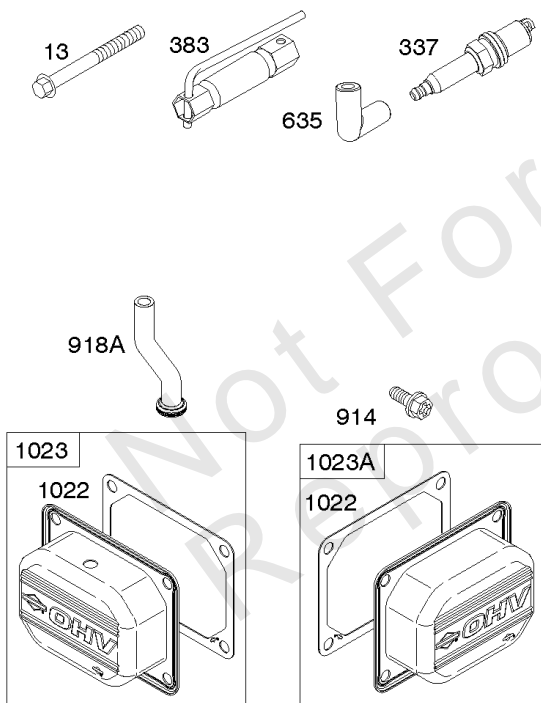

Cylinder Head, Rocker Arm Cover, Intake Manifold

Mfg. No: 49T877-0004-G1

Cylinder Head, Rocker Arm Cover, Intake Manifold

REF NO	PART NO	QTY	DESCRIPTION
5	799088		HEAD, Cylinder -(Cylinder #1)
5A	799089		HEAD, Cylinder -(Cylinder #2)
7	796851		GASKET, Cylinder Head
13	592244		SCREW -(Cylinder Head)
33	793557		VALVE, Exhaust
34	793556		VALVE, Intake
35	694865		SPRING, Valve -(Intake)
36	694865		SPRING, Valve -(Exhaust)
42	499586		KEEPER, Valve
45	690977		TAPPET, Valve
50	797503		MANIFOLD, Intake
51	690949		GASKET, Intake
51A	594427		GASKET, Intake
53	690951		STUD -(Carburetor)
54	699816		SCREW -(Intake Manifold)
122	798759		SPACER, Carburetor
163	691001		GASKET, Air Cleaner
192	690083		ADJUSTER, Rocker Arm
213	799510		BRACKET, Choke Control
337	491055S		PLUG, Spark
383	19576S		WRENCH, Spark Plug
415	794903		PLUG -(Sump)
613	690341		SCREW -(Muffler)
635	692076		BOOT, Spark Plug
654	690958		NUT -(Carburetor)
798	697890		SCREW -(Rocker Arm)
868	690968		SEAL, Valve
883	690970		GASKET, Exhaust
914	691127		SCREW -(Rocker Cover)
918A	596163		HOSE, Vacuum -Used Before Code Date 19091800
918A	593641		HOSE, Vacuum -Used After Code Date 19091700
929	691003		SCREW -(Choke Control Bracket)
929A	794904		SCREW -(Choke Control Bracket)
964	799159		CAP, Connector
1022	690971		GASKET, Rocker Cover
1023	793146		COVER, Rocker -(Cylinder #1)
1023A	499600		COVER, Rocker -(Cylinder #2)
1026	690981		ROD, Push -(Steel)