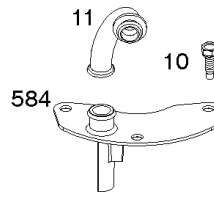

Cylinder Head, Rocker Arm Cover, Intake Manifold

Mfg. No: 49T877-0004-G1

Cylinder Head, Rocker Arm Cover, Intake Manifold

REF NO	PART NO	QTY	DESCRIPTION
1026A	690982		ROD, Push -(Aluminum)
1029	690972		ARM, Rocker
1029A	807323		ARM, Rocker
1100	791959		PIVOT, Rocker Arm

Not For Reproduction

1319 WARNING LABEL

REQUIRED when replacing parts with warning labels affixed.

1319A WARNING LABEL

REQUIRED when replacing parts with warning labels affixed.

1036 EMISSIONS LABEL

Cylinder, Crankshaft, Camshaft, Air Guides

REF NO	PART NO	QTY	DESCRIPTION
1	594972		CYLINDER ASSEMBLY -Used After Code Date 15071500
1A	591696		CYLINDER ASSEMBLY -Used Before Code Date 15071600
2	797673		KIT, Bushing/Seal -(Magneto Side)
3	391086S		SEAL, Oil -(Magneto Side)
8	792185		BREATHER ASSEMBLY -Used Before Code Date 14110500
9	690937		GASKET, Breather -Used Before Code Date 14110500
10	691108		SCREW -(Breather Assembly)
11	594163		TUBE, Breather -Used After Code Date 14110400
11	792184		TUBE, Breather -Used Before Code Date 14110500
16	595731		CRANKSHAFT
24	796335		KEY, Flywheel
25	595790		PISTON ASSEMBLY -(Standard)
25	595791		PISTON ASSEMBLY -(.020" Oversize)
26	595792		SET, Ring -(Standard)
26	595793		SET, Ring -(.020" Oversize)
27	690975		LOCK, Piston Pin
28	593650		PIN, Piston
29	796209		ROD, Connecting
32	690976		SCREW -(Connecting Rod)
45	690977		TAPPET, Valve
46	796853		CAMSHAFT
212	695238		LINK, Throttle
227	798856		LEVER, Governor Control
250	690957		RETAINER, Breather -Used Before Code Date 14110500
252	794389		COLLECTOR, Oil -Used Before Code Date 14110500
306	796852		SHIELD, Cylinder -(Cylinder #1)
306A	591666		SHIELD, Cylinder -(Cylinder #2)
307	691003		SCREW -(Cylinder Shield)
307A	691108		SCREW -(Cylinder Shield)
357	691483		KEY, Drive Pulley
377	690979		KEY, Woodruff
405	594937		SCREW -(Back Plate)
447	691003		SCREW -(Air Guide Cover)
505	691029		NUT -(Governor Control Lever)
540	594325		PLATE, Baffle