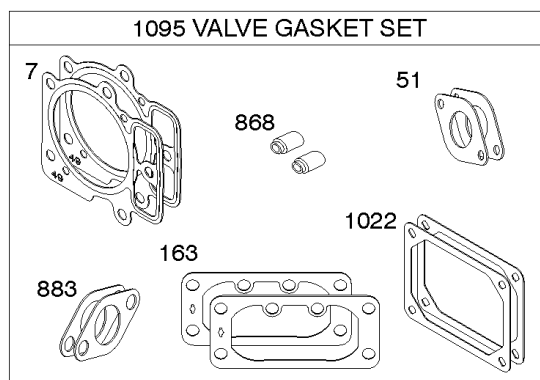

Engine/Valve Gasket Set, Carburetor Overhaul Kit

REF NO	PART NO	QTY	DESCRIPTION
3	391086S		SEAL, Oil -(Magneto Side)
7	796851		GASKET, Cylinder Head
9	690937		GASKET, Breather -Used Before Code Date 14110500
12	594195		GASKET, Crankcase
20	795387		SEAL, Oil -(PTO Side)
22	694966		SCREW -(Crankcase Cover/Sump)
51	690949		GASKET, Intake
51A	594427		GASKET, Intake
93	845864		BUSHING, Throttle Shaft
104	694918		PIN, Float Hinge
121	799132		KIT, Carburetor Overhaul
137	690994		GASKET, Float Bowl
150	841649		GASKET, Nozzle
163	691001		GASKET, Air Cleaner
276	695410		WASHER, Sealing
358	799117		GASKET SET, Engine
524	691032		SEAL, O-Ring
633	690722		SEAL, Choke/Throttle Shaft
672	690234		GASKET, Carburetor Plate
842	691031		SEAL, O-Ring -(Dipstick Tube)
868	690968		SEAL, Valve
883	690970		GASKET, Exhaust
943	796222		SEAL, O-Ring -(Oil Pump Cover)
987	808183		SEAL, Choke/Throttle Shaft
1022	690971		GASKET, Rocker Cover
1095	694013		GASKET SET, Valve
1124	690988		SEAL, O-Ring -(Fuel Transfer Tube)
1124A	841653		SEAL, O-Ring -(Fuel Transfer Tube)