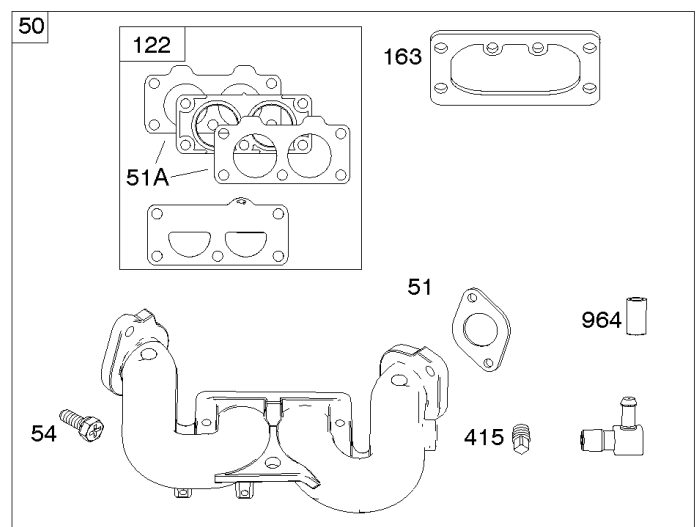

Carburetor, Fuel Supply

REF NO	PART NO	QTY	DESCRIPTION
1128	690990		SCREW -(Carburetor Nozzle)
1169	690990		SCREW -(Carburetor Cover Plate)

Not For Reproduction

Cylinder Head, Rocker Arm Cover, Intake Manifold

Mfg. No: 49T877-0004-G1

Cylinder Head, Rocker Arm Cover, Intake Manifold

REF NO	PART NO	QTY	DESCRIPTION
5	799088		HEAD, Cylinder -(Cylinder #1)
5A	799089		HEAD, Cylinder -(Cylinder #2)
7	796851		GASKET, Cylinder Head
13	592244		SCREW -(Cylinder Head)
33	793557		VALVE, Exhaust
34	793556		VALVE, Intake
35	694865		SPRING, Valve -(Intake)
36	694865		SPRING, Valve -(Exhaust)
42	499586		KEEPER, Valve
45	690977		TAPPET, Valve
50	797503		MANIFOLD, Intake
51	690949		GASKET, Intake
51A	594427		GASKET, Intake
53	690951		STUD -(Carburetor)
54	699816		SCREW -(Intake Manifold)
122	798759		SPACER, Carburetor
163	691001		GASKET, Air Cleaner
192	690083		ADJUSTER, Rocker Arm
213	799510		BRACKET, Choke Control
337	491055S		PLUG, Spark
383	19576S		WRENCH, Spark Plug
415	794903		PLUG -(Sump)
613	690341		SCREW -(Muffler)
635	692076		BOOT, Spark Plug
654	690958		NUT -(Carburetor)
798	697890		SCREW -(Rocker Arm)
868	690968		SEAL, Valve
883	690970		GASKET, Exhaust
914	691127		SCREW -(Rocker Cover)
918A	596163		HOSE, Vacuum -Used Before Code Date 19091800
918A	593641		HOSE, Vacuum -Used After Code Date 19091700
929	691003		SCREW -(Choke Control Bracket)
929A	794904		SCREW -(Choke Control Bracket)
964	799159		CAP, Connector
1022	690971		GASKET, Rocker Cover
1023	793146		COVER, Rocker -(Cylinder #1)
1023A	499600		COVER, Rocker -(Cylinder #2)
1026	690981		ROD, Push -(Steel)

Cylinder Head, Rocker Arm Cover, Intake Manifold

Mfg. No: 49T877-0004-G1

Cylinder Head, Rocker Arm Cover, Intake Manifold

REF NO	PART NO	QTY	DESCRIPTION
1026A	690982		ROD, Push -(Aluminum)
1029	690972		ARM, Rocker
1029A	807323		ARM, Rocker
1100	791959		PIVOT, Rocker Arm