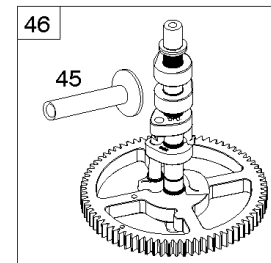

1319 WARNING LABEL

REQUIRED when replacing parts with warning labels affixed.

1319A WARNING LABEL

REQUIRED when replacing parts with warning labels affixed.

1036 EMISSIONS LABEL