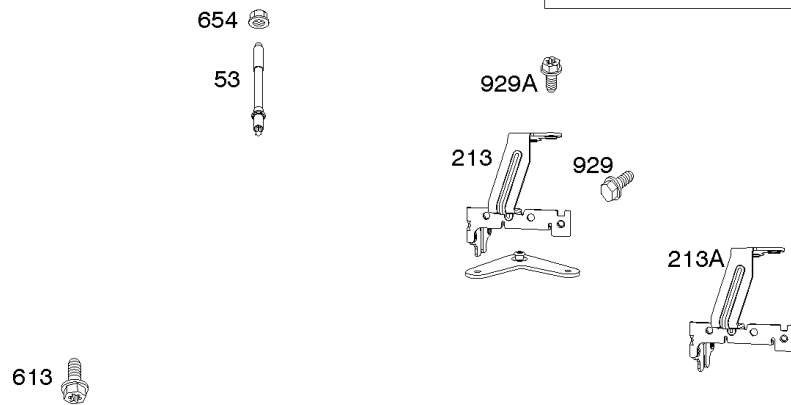

Cylinder Head, Rocker Arm Cover, Intake Manifold

Mfg. No: 49T877-0004-G1

Cylinder Head, Rocker Arm Cover, Intake Manifold

REF NO	PART NO	QTY	DESCRIPTION
5	799088		HEAD, Cylinder -(Cylinder #1)
5A	799089		HEAD, Cylinder -(Cylinder #2)
7	796851		GASKET, Cylinder Head
13	592244		SCREW -(Cylinder Head)
33	793557		VALVE, Exhaust
34	793556		VALVE, Intake
35	694865		SPRING, Valve -(Intake)
36	694865		SPRING, Valve -(Exhaust)
42	499586		KEEPER, Valve
45	690977		TAPPET, Valve
50	797503		MANIFOLD, Intake
51	690949		GASKET, Intake
51A	594427		GASKET, Intake
53	690951		STUD -(Carburetor)
54	699816		SCREW -(Intake Manifold)
122	798759		SPACER, Carburetor
163	691001		GASKET, Air Cleaner
192	690083		ADJUSTER, Rocker Arm
213	799510		BRACKET, Choke Control
337	491055S		PLUG, Spark
383	19576S		WRENCH, Spark Plug
415	794903		PLUG -(Sump)
613	690341		SCREW -(Muffler)
635	692076		BOOT, Spark Plug
654	690958		NUT -(Carburetor)
798	697890		SCREW -(Rocker Arm)
868	690968		SEAL, Valve
883	690970		GASKET, Exhaust
914	691127		SCREW -(Rocker Cover)
918A	596163		HOSE, Vacuum -Used Before Code Date 19091800
918A	593641		HOSE, Vacuum -Used After Code Date 19091700
929	691003		SCREW -(Choke Control Bracket)
929A	794904		SCREW -(Choke Control Bracket)
964	799159		CAP, Connector
1022	690971		GASKET, Rocker Cover
1023	793146		COVER, Rocker -(Cylinder #1)
1023A	499600		COVER, Rocker -(Cylinder #2)
1026	690981		ROD, Push -(Steel)