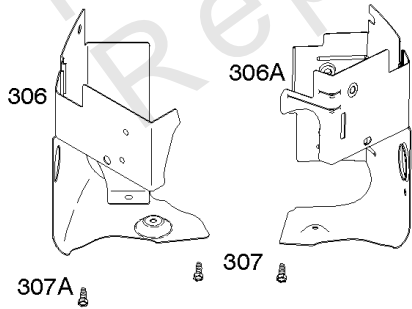

Cylinder Head, Rocker Arm Cover, Intake Manifold

Mfg. No: 49T877-0004-G1

Cylinder Head, Rocker Arm Cover, Intake Manifold

REF NO	PART NO	QTY	DESCRIPTION
1026A	690982		ROD, Push -(Aluminum)
1029	690972		ARM, Rocker
1029A	807323		ARM, Rocker
1100	791959		PIVOT, Rocker Arm

Not For Reproduction

1319 WARNING LABEL

REQUIRED when replacing parts with warning labels affixed.

1319A WARNING LABEL

REQUIRED when replacing parts with warning labels affixed.

1036 EMISSIONS LABEL

Cylinder, Crankshaft, Camshaft, Air Guides