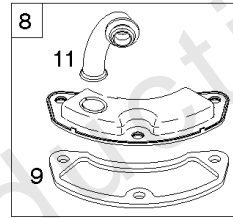

Cylinder Head, Rocker Arm Cover, Intake Manifold

Mfg. No: 49T877-0004-G1

Cylinder Head, Rocker Arm Cover, Intake Manifold

REF NO	PART NO	QTY	DESCRIPTION
1026A	690982		ROD, Push -(Aluminum)
1029	690972		ARM, Rocker
1029A	807323		ARM, Rocker
1100	791959		PIVOT, Rocker Arm

Not For Reproduction

1319 WARNING LABEL

REQUIRED when replacing parts with warning labels affixed.

1319A WARNING LABEL

REQUIRED when replacing parts with warning labels affixed.

1036 EMISSIONS LABEL

Cylinder, Crankshaft, Camshaft, Air Guides

REF NO	PART NO	QTY	DESCRIPTION
1	594972		CYLINDER ASSEMBLY -Used After Code Date 15071500
1A	591696		CYLINDER ASSEMBLY -Used Before Code Date 15071600
2	797673		KIT, Bushing/Seal -(Magneto Side)
3	391086S		SEAL, Oil -(Magneto Side)
8	792185		BREATHER ASSEMBLY -Used Before Code Date 14110500
9	690937		GASKET, Breather -Used Before Code Date 14110500
10	691108		SCREW -(Breather Assembly)
11	594163		TUBE, Breather -Used After Code Date 14110400
11	792184		TUBE, Breather -Used Before Code Date 14110500
16	595731		CRANKSHAFT
24	796335		KEY, Flywheel
25	595790		PISTON ASSEMBLY -(Standard)
25	595791		PISTON ASSEMBLY -(.020" Oversize)
26	595792		SET, Ring -(Standard)
26	595793		SET, Ring -(.020" Oversize)
27	690975		LOCK, Piston Pin
28	593650		PIN, Piston
29	796209		ROD, Connecting
32	690976		SCREW -(Connecting Rod)
45	690977		TAPPET, Valve
46	796853		CAMSHAFT
212	695238		LINK, Throttle
227	798856		LEVER, Governor Control
250	690957		RETAINER, Breather -Used Before Code Date 14110500
252	794389		COLLECTOR, Oil -Used Before Code Date 14110500
306	796852		SHIELD, Cylinder -(Cylinder #1)
306A	591666		SHIELD, Cylinder -(Cylinder #2)
307	691003		SCREW -(Cylinder Shield)
307A	691108		SCREW -(Cylinder Shield)
357	691483		KEY, Drive Pulley
377	690979		KEY, Woodruff
405	594937		SCREW -(Back Plate)
447	691003		SCREW -(Air Guide Cover)
505	691029		NUT -(Governor Control Lever)
540	594325		PLATE, Baffle