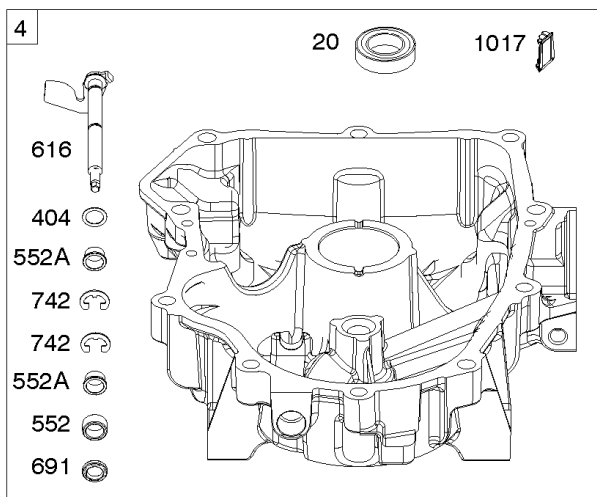

1319 WARNING LABEL

REQUIRED when replacing parts with warning labels affixed.

1319A WARNING LABEL

REQUIRED when replacing parts with warning labels affixed.

1036 EMISSIONS LABEL

Cylinder, Crankshaft, Camshaft, Air Guides

REF NO	PART NO	QTY	DESCRIPTION
562	690311		BOLT -(Governor Control Lever)
573	594902		PLATE, Back
584	594164		COVER, Breather Passage
618	594326		SCREW -(Baffle Plate)
718	690959		PIN, Locating
718A	594988		PIN, Locating
741	690980		GEAR, Timing
850	100106		SEALANT, Liquid
865	591667		COVER, Air Guide -(Valley)
1036	-----		Label-Emissions -(Available From A Briggs & Stratton Authorized Dealer)
1263	594166		REED, Breather
1264	594165		SCREW -(Breather Reed)
1319	794467		LABEL, Warning
1319A	797669		LABEL, Warning