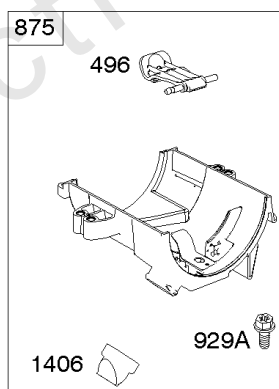

Model Components	Page
Blower Housing, Air Cleaner.....	4
Carburetor, Fuel Supply.....	6
Cylinder Head, Rocker Arm Cover, Intake Manifold.....	10
Cylinder, Crankshaft, Camshaft, Air Guides.....	14
Engine Sump, Lubrication, Oil Cooler.....	18
Engine/Valve Gasket Set, Carburetor Overhaul Kit.....	22
Flywheel, Controls, Wire Harness, Alternator, Starter.....	24
Replacement Engine - US & Canada.....	28

Not For
Reproduction