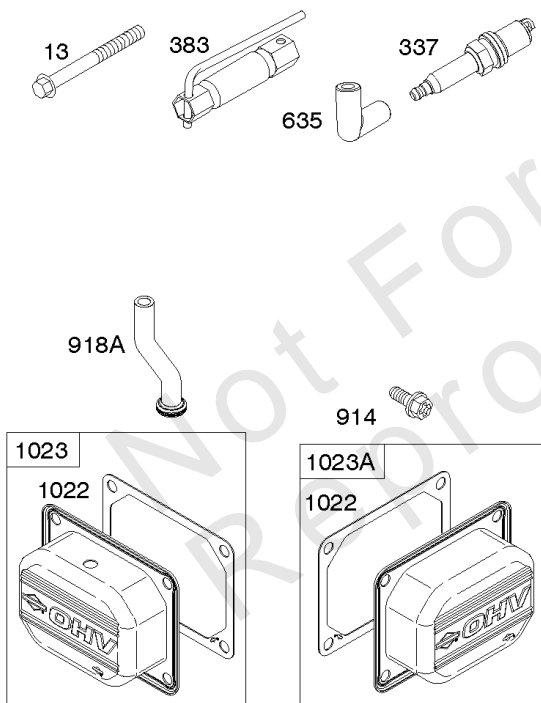

Carburetor, Fuel Supply

REF NO	PART NO	QTY	DESCRIPTION
1128	690990		SCREW -(Carburetor Nozzle)
1169	690990		SCREW -(Carburetor Cover Plate)

Not For Reproduction

Cylinder Head, Rocker Arm Cover, Intake Manifold

Mfg. No: 49T877-0004-G1

Cylinder Head, Rocker Arm Cover, Intake Manifold

REF NO	PART NO	QTY	DESCRIPTION
5	799088		HEAD, Cylinder -(Cylinder #1)
5A	799089		HEAD, Cylinder -(Cylinder #2)
7	796851		GASKET, Cylinder Head
13	592244		SCREW -(Cylinder Head)
33	793557		VALVE, Exhaust
34	793556		VALVE, Intake
35	694865		SPRING, Valve -(Intake)
36	694865		SPRING, Valve -(Exhaust)
42	499586		KEEPER, Valve
45	690977		TAPPET, Valve
50	797503		MANIFOLD, Intake
51	690949		GASKET, Intake
51A	594427		GASKET, Intake
53	690951		STUD -(Carburetor)
54	699816		SCREW -(Intake Manifold)
122	798759		SPACER, Carburetor
163	691001		GASKET, Air Cleaner
192	690083		ADJUSTER, Rocker Arm
213	799510		BRACKET, Choke Control
337	491055S		PLUG, Spark
383	19576S		WRENCH, Spark Plug
415	794903		PLUG -(Sump)
613	690341		SCREW -(Muffler)
635	692076		BOOT, Spark Plug
654	690958		NUT -(Carburetor)
798	697890		SCREW -(Rocker Arm)
868	690968		SEAL, Valve
883	690970		GASKET, Exhaust
914	691127		SCREW -(Rocker Cover)
918A	596163		HOSE, Vacuum -Used Before Code Date 19091800
918A	593641		HOSE, Vacuum -Used After Code Date 19091700
929	691003		SCREW -(Choke Control Bracket)
929A	794904		SCREW -(Choke Control Bracket)
964	799159		CAP, Connector
1022	690971		GASKET, Rocker Cover
1023	793146		COVER, Rocker -(Cylinder #1)
1023A	499600		COVER, Rocker -(Cylinder #2)
1026	690981		ROD, Push -(Steel)

Cylinder Head, Rocker Arm Cover, Intake Manifold

Mfg. No: 49T877-0004-G1

Cylinder Head, Rocker Arm Cover, Intake Manifold

REF NO	PART NO	QTY	DESCRIPTION
1026A	690982		ROD, Push -(Aluminum)
1029	690972		ARM, Rocker
1029A	807323		ARM, Rocker
1100	791959		PIVOT, Rocker Arm