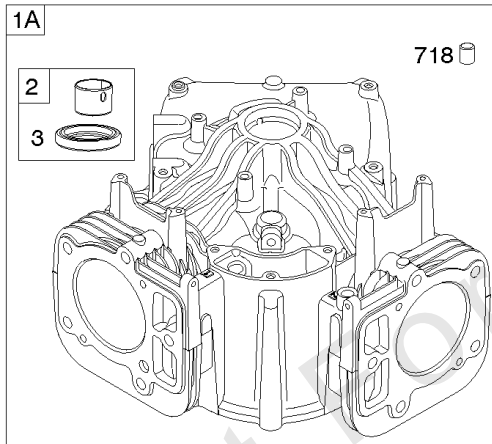

Cylinder Head, Rocker Arm Cover, Intake Manifold

Mfg. No: 49T877-0004-G1

Cylinder Head, Rocker Arm Cover, Intake Manifold

REF NO	PART NO	QTY	DESCRIPTION
1026A	690982		ROD, Push -(Aluminum)
1029	690972		ARM, Rocker
1029A	807323		ARM, Rocker
1100	791959		PIVOT, Rocker Arm

Not For Reproduction

1319 WARNING LABEL

REQUIRED when replacing parts with warning labels affixed.

1319A WARNING LABEL

REQUIRED when replacing parts with warning labels affixed.

1036 EMISSIONS LABEL

Cylinder, Crankshaft, Camshaft, Air Guides

REF NO	PART NO	QTY	DESCRIPTION
1	594972		CYLINDER ASSEMBLY -Used After Code Date 15071500
1A	591696		CYLINDER ASSEMBLY -Used Before Code Date 15071600
2	797673		KIT, Bushing/Seal -(Magneto Side)
3	391086S		SEAL, Oil -(Magneto Side)
8	792185		BREATHER ASSEMBLY -Used Before Code Date 14110500
9	690937		GASKET, Breather -Used Before Code Date 14110500
10	691108		SCREW -(Breather Assembly)
11	594163		TUBE, Breather -Used After Code Date 14110400
11	792184		TUBE, Breather -Used Before Code Date 14110500
16	595731		CRANKSHAFT
24	796335		KEY, Flywheel
25	595790		PISTON ASSEMBLY -(Standard)
25	595791		PISTON ASSEMBLY -(.020" Oversize)
26	595792		SET, Ring -(Standard)
26	595793		SET, Ring -(.020" Oversize)
27	690975		LOCK, Piston Pin
28	593650		PIN, Piston
29	796209		ROD, Connecting
32	690976		SCREW -(Connecting Rod)
45	690977		TAPPET, Valve
46	796853		CAMSHAFT
212	695238		LINK, Throttle
227	798856		LEVER, Governor Control
250	690957		RETAINER, Breather -Used Before Code Date 14110500
252	794389		COLLECTOR, Oil -Used Before Code Date 14110500
306	796852		SHIELD, Cylinder -(Cylinder #1)
306A	591666		SHIELD, Cylinder -(Cylinder #2)
307	691003		SCREW -(Cylinder Shield)
307A	691108		SCREW -(Cylinder Shield)
357	691483		KEY, Drive Pulley
377	690979		KEY, Woodruff
405	594937		SCREW -(Back Plate)
447	691003		SCREW -(Air Guide Cover)
505	691029		NUT -(Governor Control Lever)
540	594325		PLATE, Baffle