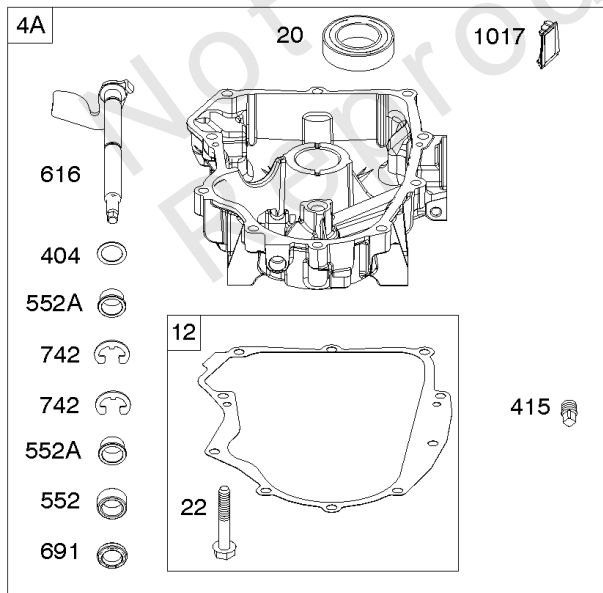

Engine Sump, Lubrication, Oil Cooler

REF NO	PART NO	QTY	DESCRIPTION
4	593652		SUMP, Engine -Used After Code Date 15071500
4A	797502		SUMP, Engine -Used Before Code Date 15071600
12	594195		GASKET, Crankcase
15	690946		PLUG, Oil Drain
20	795387		SEAL, Oil -(PTO Side)
22	694966		SCREW -(Crankcase Cover/Sump)
186	796532		CONNECTOR, Hose -(Oil Drain)
219	793338		GEAR, Governor
220	799772		WASHER -(Governor Gear)
221	841026		CUP, Governor
287	697820		SCREW -(Dipstick Tube)
305	594618		SCREW -(Blower Housing)
400	796862		COOLER, Oil
404	690442		WASHER -(Governor Crank)
415	794903		PLUG -(Sump)
448	799103		BRACKET, Oil Cooler
512	594200		HOSE, Oil Drain
523	594528		DIPSTICK
524	691032		SEAL, O-Ring
525	691037		TUBE, Dipstick
552	796638		BUSHING, Governor Crank
552A	690553		BUSHING, Governor Crank
601A	841597		CLAMP, Hose
615	698290		RETAINER, Governor Shaft
616	691045		CRANK, Governor
691	790574		SEAL, Governor Shaft
742	690328		RETAINER, E Ring
750	796208		SCREW -(Oil Pump Cover)
829	799104		HOSE, Oil Cooler -(Oil Cooler Hose)
842	691031		SEAL, O-Ring -(Dipstick Tube)
847	594609		SCREW, Dipstick tube
850	100106		SEALANT, Liquid
943	796222		SEAL, O-Ring -(Oil Pump Cover)
965	796221		COVER, Oil Pump
1017	796214		SCREEN, Oil Pump
1024	794644		SHAFT, Pump
1027	696854		FILTER, Oil -(Black)
1028	796864		ADAPTER, Oil Filter
1366	799131		DIVERTER, Oil Cooler
1373	695629		SCREW -(Oil Cooler Bracket)