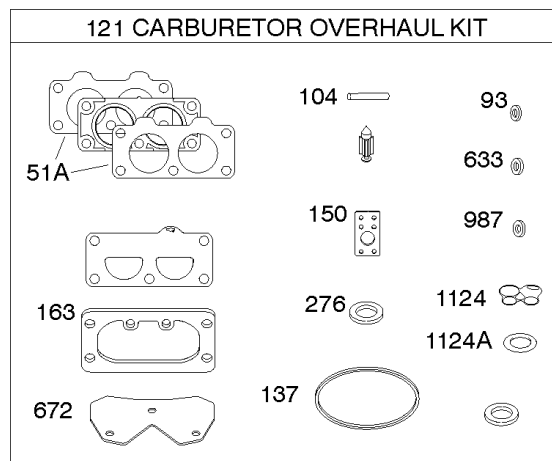

Engine/Valve Gasket Set, Carburetor Overhaul Kit

REF NO	PART NO	QTY	DESCRIPTION
3	391086S		SEAL, Oil -(Magneto Side)
7	796851		GASKET, Cylinder Head
9	690937		GASKET, Breather -Used Before Code Date 14110500
12	594195		GASKET, Crankcase
20	795387		SEAL, Oil -(PTO Side)
22	694966		SCREW -(Crankcase Cover/Sump)
51	690949		GASKET, Intake
51A	594427		GASKET, Intake
93	845864		BUSHING, Throttle Shaft
104	694918		PIN, Float Hinge
121	799132		KIT, Carburetor Overhaul
137	690994		GASKET, Float Bowl
150	841649		GASKET, Nozzle
163	691001		GASKET, Air Cleaner
276	695410		WASHER, Sealing
358	799117		GASKET SET, Engine
524	691032		SEAL, O-Ring
633	690722		SEAL, Choke/Throttle Shaft
672	690234		GASKET, Carburetor Plate
842	691031		SEAL, O-Ring -(Dipstick Tube)
868	690968		SEAL, Valve
883	690970		GASKET, Exhaust
943	796222		SEAL, O-Ring -(Oil Pump Cover)
987	808183		SEAL, Choke/Throttle Shaft
1022	690971		GASKET, Rocker Cover
1095	694013		GASKET SET, Valve
1124	690988		SEAL, O-Ring -(Fuel Transfer Tube)
1124A	841653		SEAL, O-Ring -(Fuel Transfer Tube)