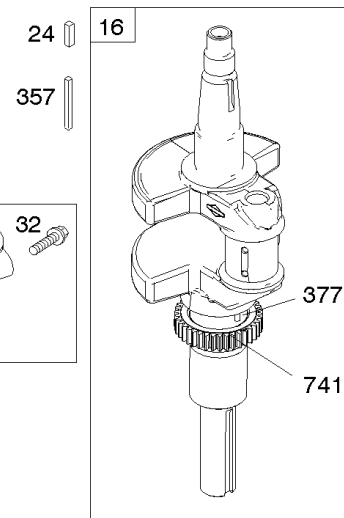

1319 WARNING LABEL

REQUIRED when replacing parts with warning labels affixed.

1319A WARNING LABEL

REQUIRED when replacing parts with warning labels affixed.

1036 EMISSIONS LABEL