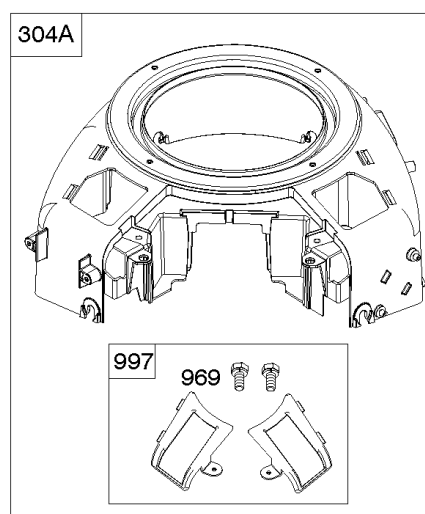

Model Components	Page
Blower Housing, Air Cleaner.....	4
Carburetor, Fuel Supply.....	6
Cylinder Head, Rocker Arm Cover, Intake Manifold.....	10
Cylinder, Crankshaft, Camshaft, Air Guides.....	14
Engine Sump, Lubrication, Oil Cooler.....	18
Engine/Valve Gasket Set, Carburetor Overhaul Kit.....	22
Flywheel, Controls, Wire Harness, Alternator, Starter.....	24
Replacement Engine - US & Canada.....	28

Not For
Reproduction