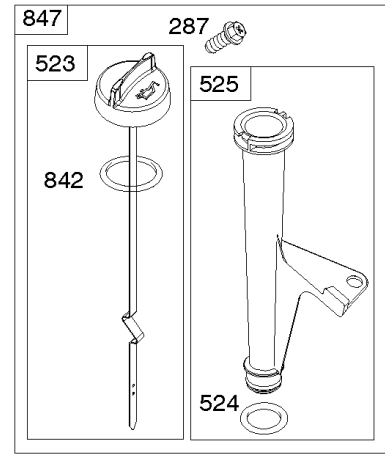

Engine Sump, Lubrication, Oil Cooler

REF NO	PART NO	QTY	DESCRIPTION
4	593652		SUMP, Engine -Used After Code Date 15071500
4A	797502		SUMP, Engine -Used Before Code Date 15071600
12	594195		GASKET, Crankcase
15	690946		PLUG, Oil Drain
20	795387		SEAL, Oil -(PTO Side)
22	694966		SCREW -(Crankcase Cover/Sump)
186	796532		CONNECTOR, Hose -(Oil Drain)
219	793338		GEAR, Governor
220	799772		WASHER -(Governor Gear)
221	841026		CUP, Governor
287	697820		SCREW -(Dipstick Tube)
305	594618		SCREW -(Blower Housing)
400	796862		COOLER, Oil
404	690442		WASHER -(Governor Crank)
415	794903		PLUG -(Sump)
448	799103		BRACKET, Oil Cooler
512	594200		HOSE, Oil Drain
523	594528		DIPSTICK
524	691032		SEAL, O-Ring
525	691037		TUBE, Dipstick
552	796638		BUSHING, Governor Crank
552A	690553		BUSHING, Governor Crank
601A	841597		CLAMP, Hose
615	698290		RETAINER, Governor Shaft
616	691045		CRANK, Governor
691	790574		SEAL, Governor Shaft
742	690328		RETAINER, E Ring
750	796208		SCREW -(Oil Pump Cover)
829	799104		HOSE, Oil Cooler -(Oil Cooler Hose)
842	691031		SEAL, O-Ring -(Dipstick Tube)
847	594609		SCREW, Dipstick tube
850	100106		SEALANT, Liquid
943	796222		SEAL, O-Ring -(Oil Pump Cover)
965	796221		COVER, Oil Pump
1017	796214		SCREEN, Oil Pump
1024	794644		SHAFT, Pump
1027	696854		FILTER, Oil -(Black)
1028	796864		ADAPTER, Oil Filter
1366	799131		DIVERTER, Oil Cooler
1373	695629		SCREW -(Oil Cooler Bracket)