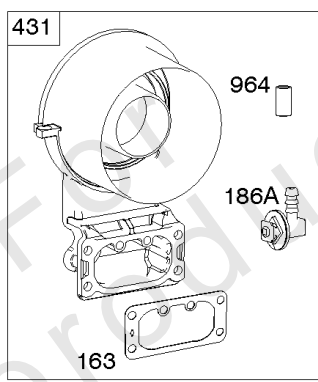

Model Components	Page
Blower Housing, Air Cleaner.....	4
Carburetor, Fuel Supply.....	6
Cylinder Head, Rocker Arm Cover, Intake Manifold.....	10
Cylinder, Crankshaft, Camshaft, Air Guides.....	14
Engine Sump, Lubrication, Oil Cooler.....	18
Engine/Valve Gasket Set, Carburetor Overhaul Kit.....	22
Flywheel, Controls, Wire Harness, Alternator, Starter.....	24
Replacement Engine - US & Canada.....	28

Not For
Reproduction