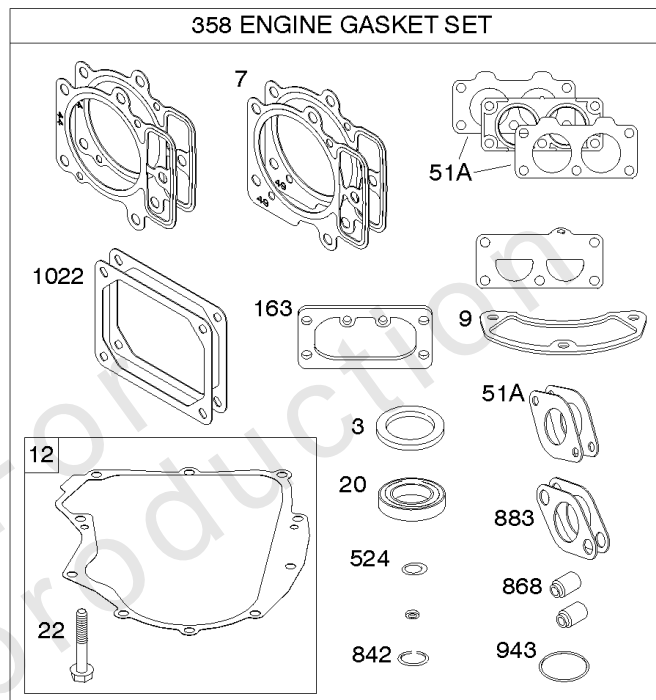

Engine/Valve Gasket Set, Carburetor Overhaul Kit

REF NO	PART NO	QTY	DESCRIPTION
3	391086S		SEAL, Oil -(Magneto Side)
7	796851		GASKET, Cylinder Head
9	690937		GASKET, Breather -Used Before Code Date 14110500
12	594195		GASKET, Crankcase
20	795387		SEAL, Oil -(PTO Side)
22	694966		SCREW -(Crankcase Cover/Sump)
51	690949		GASKET, Intake
51A	594427		GASKET, Intake
93	845864		BUSHING, Throttle Shaft
104	694918		PIN, Float Hinge
121	799132		KIT, Carburetor Overhaul
137	690994		GASKET, Float Bowl
150	841649		GASKET, Nozzle
163	691001		GASKET, Air Cleaner
276	695410		WASHER, Sealing
358	799117		GASKET SET, Engine
524	691032		SEAL, O-Ring
633	690722		SEAL, Choke/Throttle Shaft
672	690234		GASKET, Carburetor Plate
842	691031		SEAL, O-Ring -(Dipstick Tube)
868	690968		SEAL, Valve
883	690970		GASKET, Exhaust
943	796222		SEAL, O-Ring -(Oil Pump Cover)
987	808183		SEAL, Choke/Throttle Shaft
1022	690971		GASKET, Rocker Cover
1095	694013		GASKET SET, Valve
1124	690988		SEAL, O-Ring -(Fuel Transfer Tube)
1124A	841653		SEAL, O-Ring -(Fuel Transfer Tube)