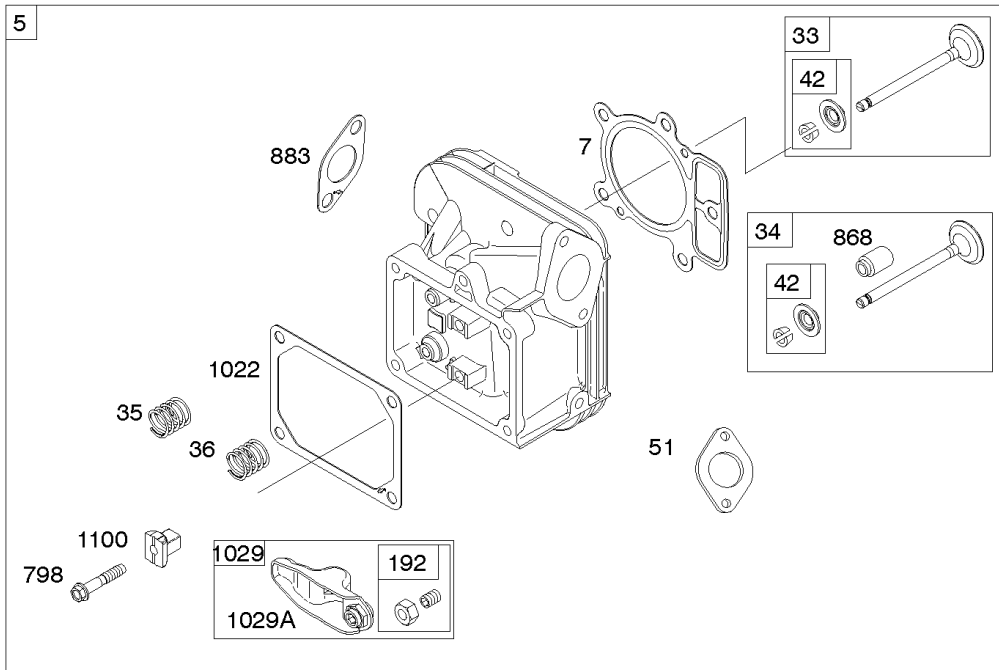

Carburetor, Fuel Supply

REF NO	PART NO	QTY	DESCRIPTION
1128	690990		SCREW -(Carburetor Nozzle)
1169	690990		SCREW -(Carburetor Cover Plate)

Not For Reproduction

Cylinder Head, Rocker Arm Cover, Intake Manifold

Mfg. No: 49T877-0004-G1

Cylinder Head, Rocker Arm Cover, Intake Manifold

REF NO	PART NO	QTY	DESCRIPTION
5	799088		HEAD, Cylinder -(Cylinder #1)
5A	799089		HEAD, Cylinder -(Cylinder #2)
7	796851		GASKET, Cylinder Head
13	592244		SCREW -(Cylinder Head)
33	793557		VALVE, Exhaust
34	793556		VALVE, Intake
35	694865		SPRING, Valve -(Intake)
36	694865		SPRING, Valve -(Exhaust)
42	499586		KEEPER, Valve
45	690977		TAPPET, Valve
50	797503		MANIFOLD, Intake
51	690949		GASKET, Intake
51A	594427		GASKET, Intake
53	690951		STUD -(Carburetor)
54	699816		SCREW -(Intake Manifold)
122	798759		SPACER, Carburetor
163	691001		GASKET, Air Cleaner
192	690083		ADJUSTER, Rocker Arm
213	799510		BRACKET, Choke Control
337	491055S		PLUG, Spark
383	19576S		WRENCH, Spark Plug
415	794903		PLUG -(Sump)
613	690341		SCREW -(Muffler)
635	692076		BOOT, Spark Plug
654	690958		NUT -(Carburetor)
798	697890		SCREW -(Rocker Arm)
868	690968		SEAL, Valve
883	690970		GASKET, Exhaust
914	691127		SCREW -(Rocker Cover)
918A	596163		HOSE, Vacuum -Used Before Code Date 19091800
918A	593641		HOSE, Vacuum -Used After Code Date 19091700
929	691003		SCREW -(Choke Control Bracket)
929A	794904		SCREW -(Choke Control Bracket)
964	799159		CAP, Connector
1022	690971		GASKET, Rocker Cover
1023	793146		COVER, Rocker -(Cylinder #1)
1023A	499600		COVER, Rocker -(Cylinder #2)
1026	690981		ROD, Push -(Steel)

Cylinder Head, Rocker Arm Cover, Intake Manifold

Mfg. No: 49T877-0004-G1

Cylinder Head, Rocker Arm Cover, Intake Manifold

REF NO	PART NO	QTY	DESCRIPTION
1026A	690982		ROD, Push -(Aluminum)
1029	690972		ARM, Rocker
1029A	807323		ARM, Rocker
1100	791959		PIVOT, Rocker Arm