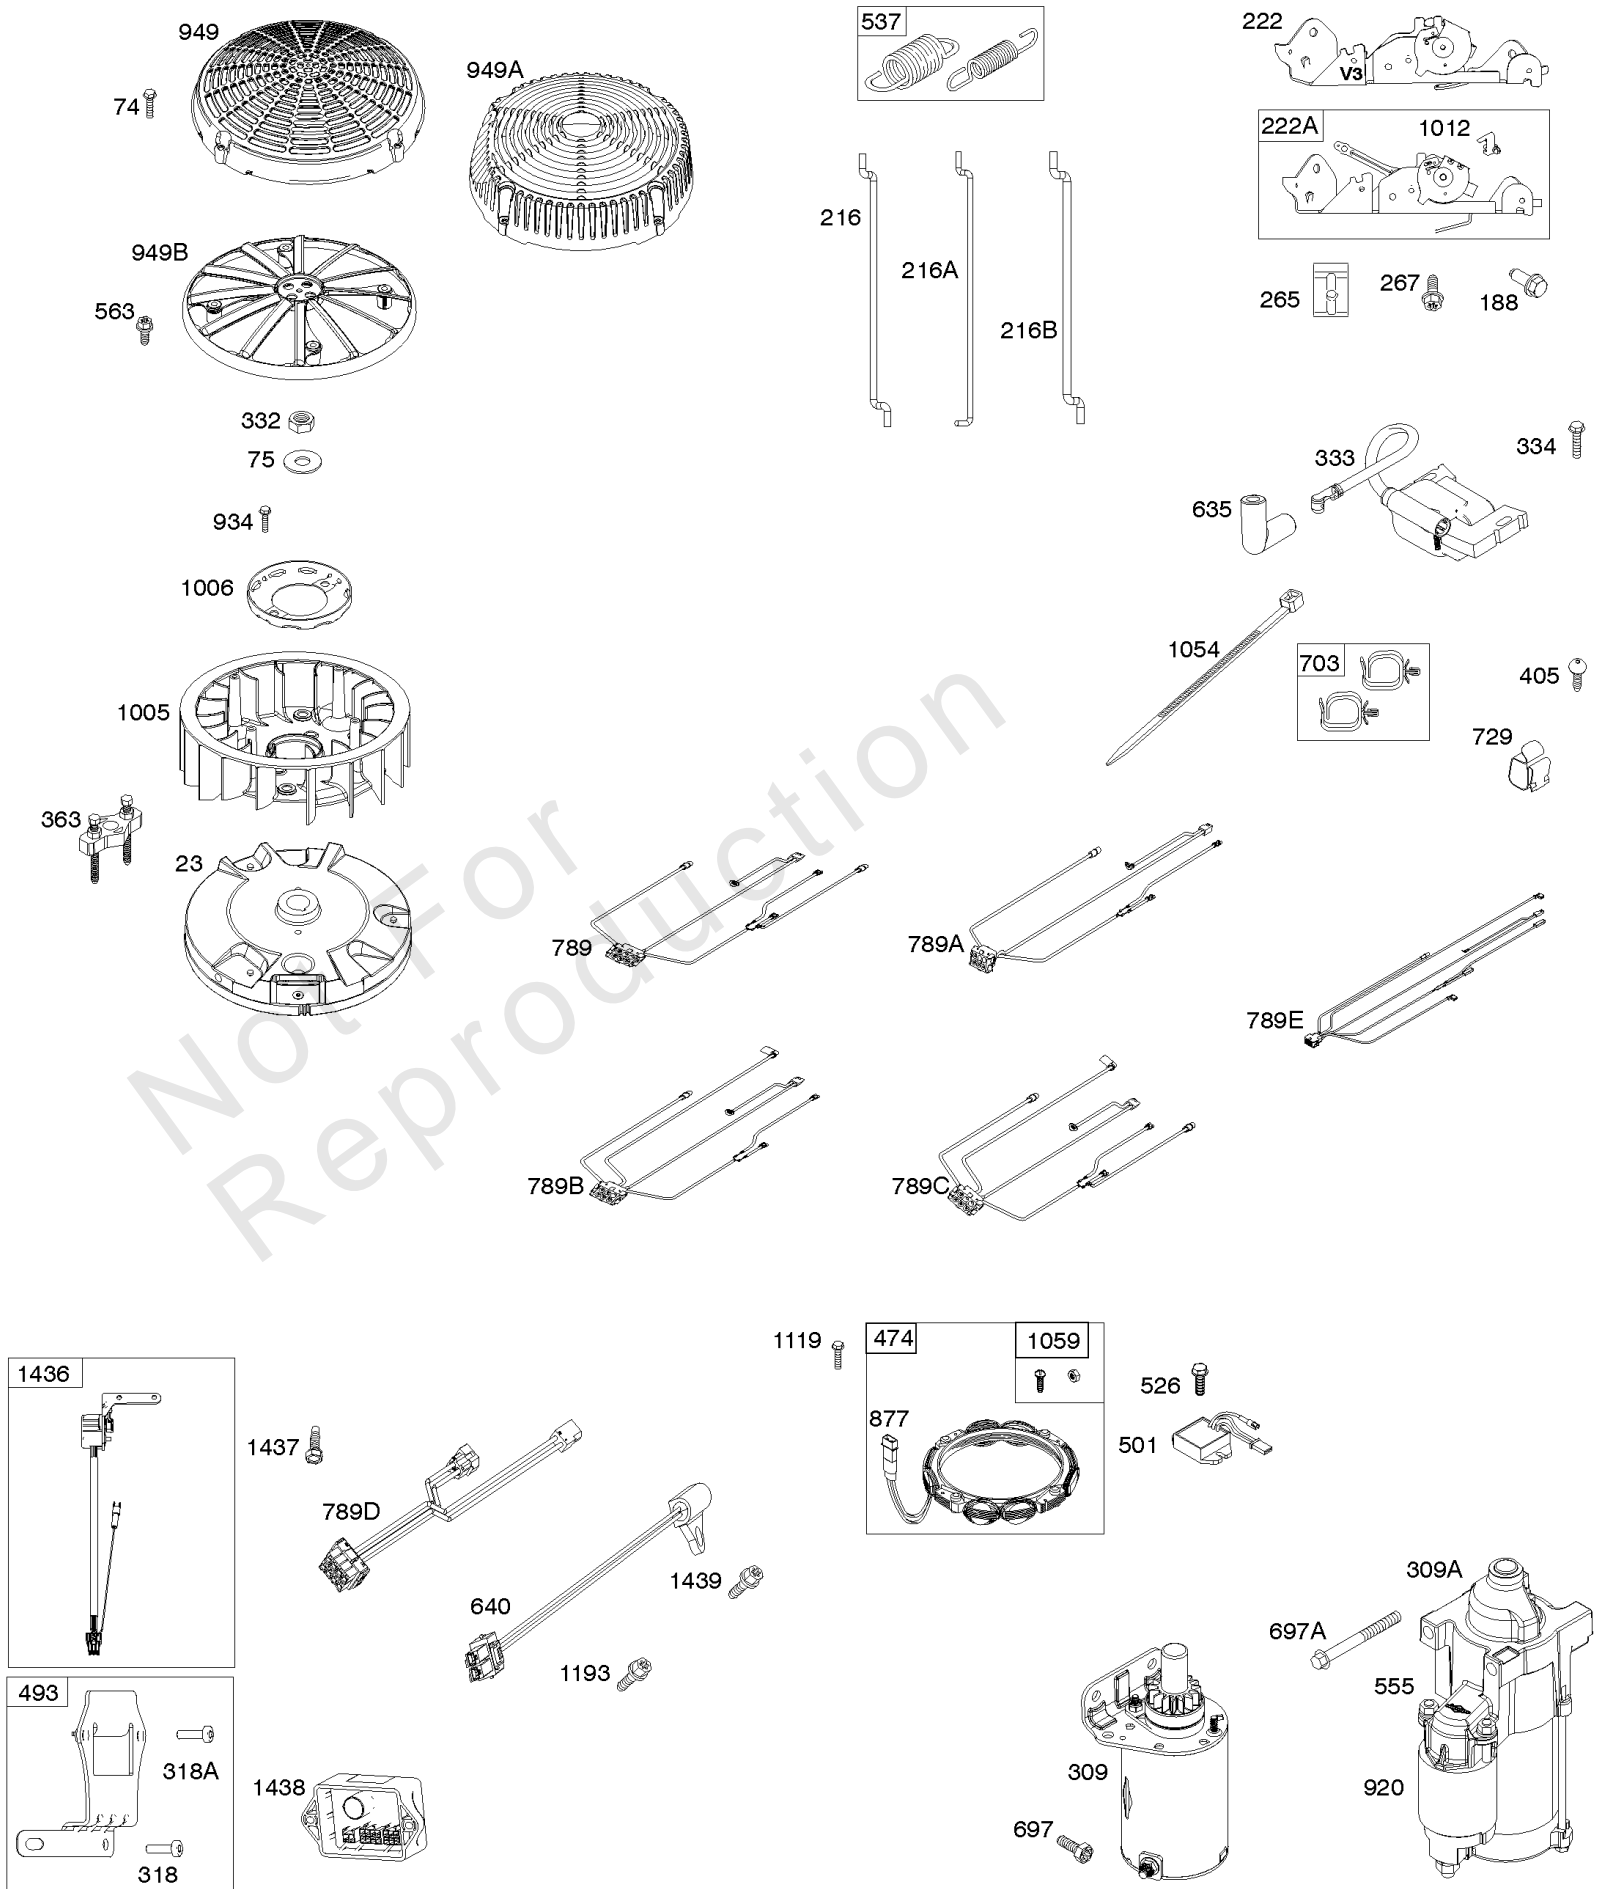

REF NO	PART NO	QTY	DESCRIPTION
3	391086S		SEAL, Oil -(Magneto Side)
7	796851		GASKET, Cylinder Head
9	690937		GASKET, Breather -Used Before Code Date 14110500
12	594195		GASKET, Crankcase
20	795387		SEAL, Oil -(PTO Side)
22	694966		SCREW -(Crankcase Cover/Sump)
51	690949		GASKET, Intake
51A	594427		GASKET, Intake
93	845864		BUSHING, Throttle Shaft
104	694918		PIN, Float Hinge
121	799132		KIT, Carburetor Overhaul
137	690994		GASKET, Float Bowl
150	841649		GASKET, Nozzle
163	691001		GASKET, Air Cleaner
276	695410		WASHER, Sealing
358	799117		GASKET SET, Engine
524	691032		SEAL, O-Ring
633	690722		SEAL, Choke/Throttle Shaft
672	690234		GASKET, Carburetor Plate
842	691031		SEAL, O-Ring -(Dipstick Tube)
868	690968		SEAL, Valve
883	690970		GASKET, Exhaust
943	796222		SEAL, O-Ring -(Oil Pump Cover)
987	808183		SEAL, Choke/Throttle Shaft
1022	690971		GASKET, Rocker Cover
1095	694013		GASKET SET, Valve
1124	690988		SEAL, O-Ring -(Fuel Transfer Tube)
1124A	841653		SEAL, O-Ring -(Fuel Transfer Tube)