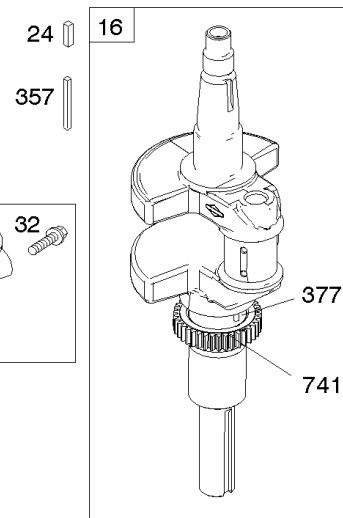

1319 WARNING LABEL

REQUIRED when replacing parts with warning labels affixed.

1319A WARNING LABEL

REQUIRED when replacing parts with warning labels affixed.

1036 EMISSIONS LABEL