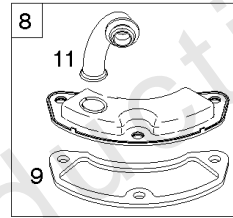

Cylinder Head, Rocker Arm Cover, Intake Manifold

Mfg. No: 49T877-0004-G1

Cylinder Head, Rocker Arm Cover, Intake Manifold

REF NO	PART NO	QTY	DESCRIPTION
1026A	690982		ROD, Push -(Aluminum)
1029	690972		ARM, Rocker
1029A	807323		ARM, Rocker
1100	791959		PIVOT, Rocker Arm

REF NO	PART NO	QTY	DESCRIPTION
1	594972		CYLINDER ASSEMBLY -Used After Code Date 15071500
1A	591696		CYLINDER ASSEMBLY -Used Before Code Date 15071600
2	797673		KIT, Bushing/Seal -(Magneto Side)
3	391086S		SEAL, Oil -(Magneto Side)
8	792185		BREATHER ASSEMBLY -Used Before Code Date 14110500
9	690937		GASKET, Breather -Used Before Code Date 14110500
10	691108		SCREW -(Breather Assembly)
11	594163		TUBE, Breather -Used After Code Date 14110400
11	792184		TUBE, Breather -Used Before Code Date 14110500
16	595731		CRANKSHAFT
24	796335		KEY, Flywheel
25	595790		PISTON ASSEMBLY -(Standard)
25	595791		PISTON ASSEMBLY -(.020" Oversize)
26	595792		SET, Ring -(Standard)
26	595793		SET, Ring -(.020" Oversize)
27	690975		LOCK, Piston Pin
28	593650		PIN, Piston
29	796209		ROD, Connecting
32	690976		SCREW -(Connecting Rod)
45	690977		TAPPET, Valve
46	796853		CAMSHAFT
212	695238		LINK, Throttle
227	798856		LEVER, Governor Control
250	690957		RETAINER, Breather -Used Before Code Date 14110500
252	794389		COLLECTOR, Oil -Used Before Code Date 14110500
306	796852		SHIELD, Cylinder -(Cylinder #1)
306A	591666		SHIELD, Cylinder -(Cylinder #2)
307	691003		SCREW -(Cylinder Shield)
307A	691108		SCREW -(Cylinder Shield)
357	691483		KEY, Drive Pulley
377	690979		KEY, Woodruff
405	594937		SCREW -(Back Plate)
447	691003		SCREW -(Air Guide Cover)
505	691029		NUT -(Governor Control Lever)
540	594325		PLATE, Baffle

1319 WARNING LABEL

REQUIRED when replacing parts with warning labels affixed.

1319A WARNING LABEL

REQUIRED when replacing parts with warning labels affixed.

1036 EMISSIONS LABEL

Cylinder, Crankshaft, Camshaft, Air Guides