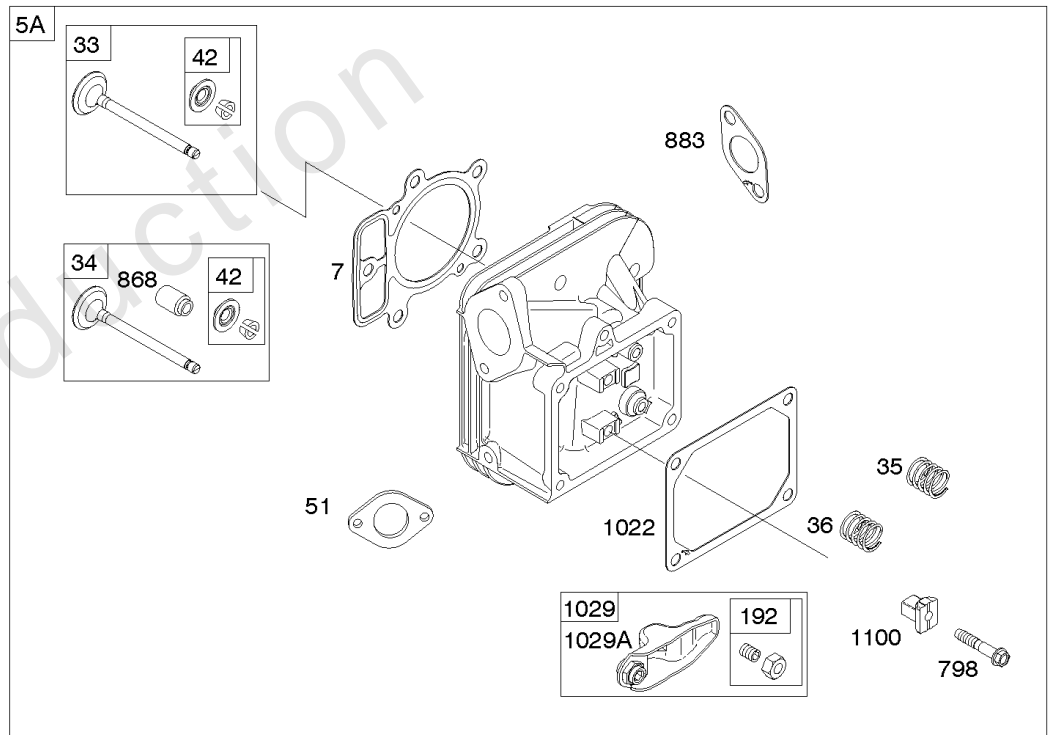

Cylinder Head, Rocker Arm Cover, Intake Manifold

Mfg. No: 49T877-0004-G1

Cylinder Head, Rocker Arm Cover, Intake Manifold

REF NO	PART NO	QTY	DESCRIPTION
5	799088		HEAD, Cylinder -(Cylinder #1)
5A	799089		HEAD, Cylinder -(Cylinder #2)
7	796851		GASKET, Cylinder Head
13	592244		SCREW -(Cylinder Head)
33	793557		VALVE, Exhaust
34	793556		VALVE, Intake
35	694865		SPRING, Valve -(Intake)
36	694865		SPRING, Valve -(Exhaust)
42	499586		KEEPER, Valve
45	690977		TAPPET, Valve
50	797503		MANIFOLD, Intake
51	690949		GASKET, Intake
51A	594427		GASKET, Intake
53	690951		STUD -(Carburetor)
54	699816		SCREW -(Intake Manifold)
122	798759		SPACER, Carburetor
163	691001		GASKET, Air Cleaner
192	690083		ADJUSTER, Rocker Arm
213	799510		BRACKET, Choke Control
337	491055S		PLUG, Spark
383	19576S		WRENCH, Spark Plug
415	794903		PLUG -(Sump)
613	690341		SCREW -(Muffler)
635	692076		BOOT, Spark Plug
654	690958		NUT -(Carburetor)
798	697890		SCREW -(Rocker Arm)
868	690968		SEAL, Valve
883	690970		GASKET, Exhaust
914	691127		SCREW -(Rocker Cover)
918A	596163		HOSE, Vacuum -Used Before Code Date 19091800
918A	593641		HOSE, Vacuum -Used After Code Date 19091700
929	691003		SCREW -(Choke Control Bracket)
929A	794904		SCREW -(Choke Control Bracket)
964	799159		CAP, Connector
1022	690971		GASKET, Rocker Cover
1023	793146		COVER, Rocker -(Cylinder #1)
1023A	499600		COVER, Rocker -(Cylinder #2)
1026	690981		ROD, Push -(Steel)