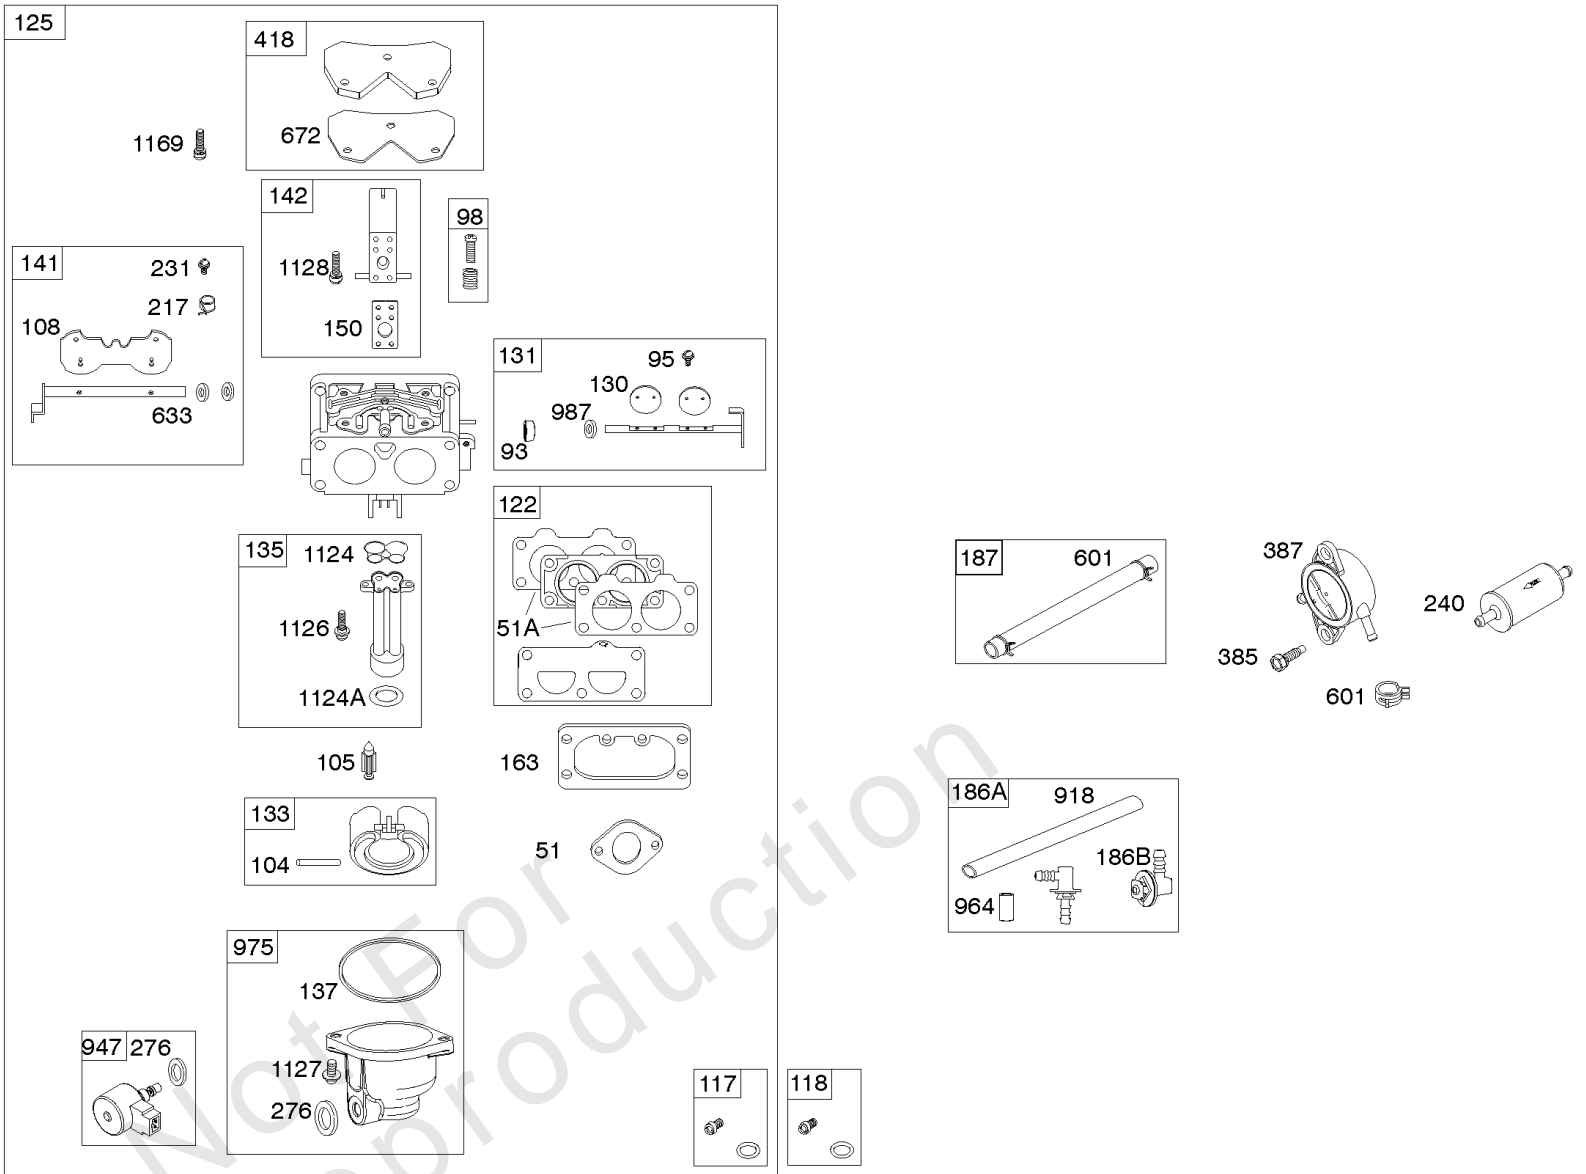

Parts Manual

Mfg. No: 49T877-0004-G1

Model Components	Page
Blower Housing, Air Cleaner.....	4
Carburetor, Fuel Supply.....	6
Cylinder Head, Rocker Arm Cover, Intake Manifold.....	10
Cylinder, Crankshaft, Camshaft, Air Guides.....	14
Engine Sump, Lubrication, Oil Cooler.....	18
Engine/Valve Gasket Set, Carburetor Overhaul Kit.....	22
Flywheel, Controls, Wire Harness, Alternator, Starter.....	24
Replacement Engine - US & Canada.....	28

Carburetor, Fuel Supply

REF NO	PART NO	QTY	DESCRIPTION
51	690949		GASKET, Intake
51A	594427		GASKET, Intake
93	845864		BUSHING, Throttle Shaft
95	690718		SCREW -(Throttle Valve)
98	699721		KIT, Idle Speed
104	694918		PIN, Float Hinge
105	698537		VALVE, Float Needle
108	699723		VALVE, Choke
117	842082		JET, Main -(Standard)
118	842081		JET, Main -(High Altitude)
122	798759		SPACER, Carburetor
125	799511		CARBURETOR
130	796875		VALVE, Throttle
131	796872		KIT, Throttle Shaft
133	699724		FLOAT, Carburetor
135	699729		TUBE, Fuel Transfer
137	690994		GASKET, Float Bowl
141	799112		KIT, Choke Shaft
142	796871		NOZZLE, Carburetor
150	841649		GASKET, Nozzle
163	691001		GASKET, Air Cleaner
186A	799158		CONNECTOR, Hose -(EVAP)
186B	845141		CONNECTOR, Hose -(EVAP)
187	791766		LINE, Fuel -(Cut To Required Length)
217	799771		SPRING, Choke Return
231	690718		SCREW -(Choke Valve)
240	845125		FILTER, Fuel
276	695410		WASHER, Sealing
385	797409		SCREW -(Fuel Pump) (Fuel Pump Mounted To Blower Housing)
387	808656		PUMP, Fuel
418	795912		PLATE, Carburetor Cover
601	691038		CLAMP, Hose
633	690722		SEAL, Choke/Throttle Shaft
672	690234		GASKET, Carburetor Plate
918	799160		HOSE, Vacuum
947	596039		SOLENOID, Fuel
964	799159		CAP, Connector
975	799114		BOWL, Float
987	808183		SEAL, Choke/Throttle Shaft
1124	690988		SEAL, O-Ring -(Fuel Transfer Tube)
1124A	841653		SEAL, O-Ring -(Fuel Transfer Tube)
1126	690991		SCREW -(Fuel Transfer Tube)
1127	695407		SCREW -(Float Bowl) (Float Bowl to Carburetor Body)