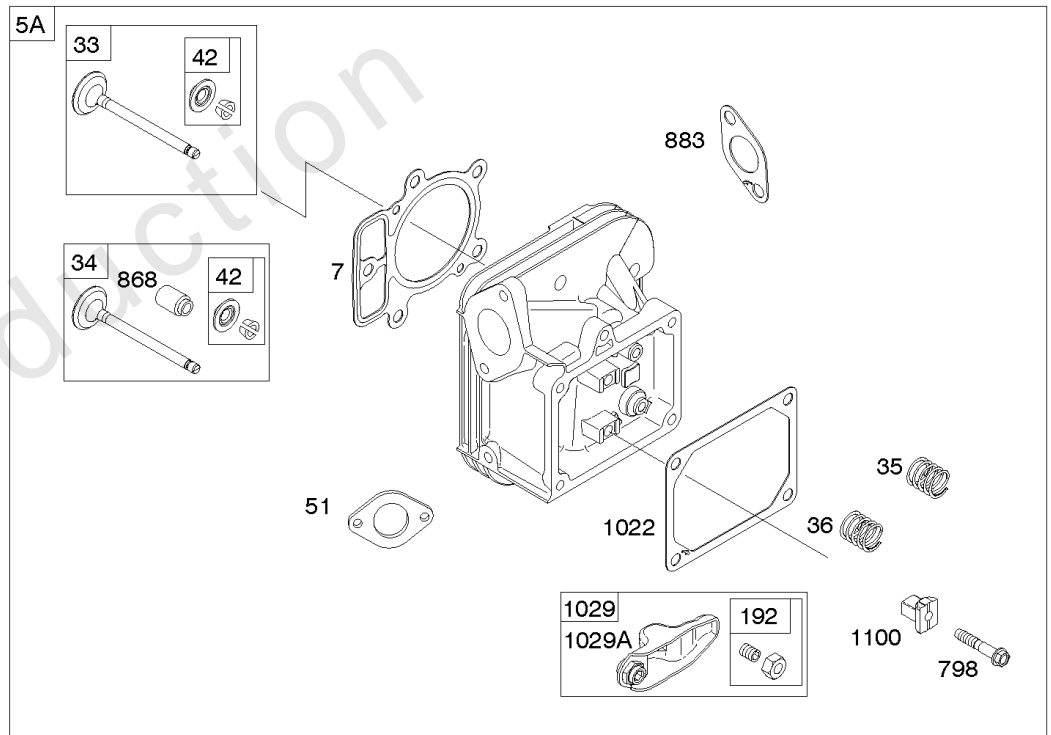

Carburetor, Fuel Supply

REF NO	PART NO	QTY	DESCRIPTION
1128	690990		SCREW -(Carburetor Nozzle)
1169	690990		SCREW -(Carburetor Cover Plate)

Not For Reproduction

Cylinder Head, Rocker Arm Cover, Intake Manifold

Mfg. No: 49T877-0004-G1

Cylinder Head, Rocker Arm Cover, Intake Manifold

REF NO	PART NO	QTY	DESCRIPTION
5	799088		HEAD, Cylinder -(Cylinder #1)
5A	799089		HEAD, Cylinder -(Cylinder #2)
7	796851		GASKET, Cylinder Head
13	592244		SCREW -(Cylinder Head)
33	793557		VALVE, Exhaust
34	793556		VALVE, Intake
35	694865		SPRING, Valve -(Intake)
36	694865		SPRING, Valve -(Exhaust)
42	499586		KEEPER, Valve
45	690977		TAPPET, Valve
50	797503		MANIFOLD, Intake
51	690949		GASKET, Intake
51A	594427		GASKET, Intake
53	690951		STUD -(Carburetor)
54	699816		SCREW -(Intake Manifold)
122	798759		SPACER, Carburetor
163	691001		GASKET, Air Cleaner
192	690083		ADJUSTER, Rocker Arm
213	799510		BRACKET, Choke Control
337	491055S		PLUG, Spark
383	19576S		WRENCH, Spark Plug
415	794903		PLUG -(Sump)
613	690341		SCREW -(Muffler)
635	692076		BOOT, Spark Plug
654	690958		NUT -(Carburetor)
798	697890		SCREW -(Rocker Arm)
868	690968		SEAL, Valve
883	690970		GASKET, Exhaust
914	691127		SCREW -(Rocker Cover)
918A	596163		HOSE, Vacuum -Used Before Code Date 19091800
918A	593641		HOSE, Vacuum -Used After Code Date 19091700
929	691003		SCREW -(Choke Control Bracket)
929A	794904		SCREW -(Choke Control Bracket)
964	799159		CAP, Connector
1022	690971		GASKET, Rocker Cover
1023	793146		COVER, Rocker -(Cylinder #1)
1023A	499600		COVER, Rocker -(Cylinder #2)
1026	690981		ROD, Push -(Steel)

Cylinder Head, Rocker Arm Cover, Intake Manifold

Mfg. No: 49T877-0004-G1

Cylinder Head, Rocker Arm Cover, Intake Manifold

REF NO	PART NO	QTY	DESCRIPTION
1026A	690982		ROD, Push -(Aluminum)
1029	690972		ARM, Rocker
1029A	807323		ARM, Rocker
1100	791959		PIVOT, Rocker Arm