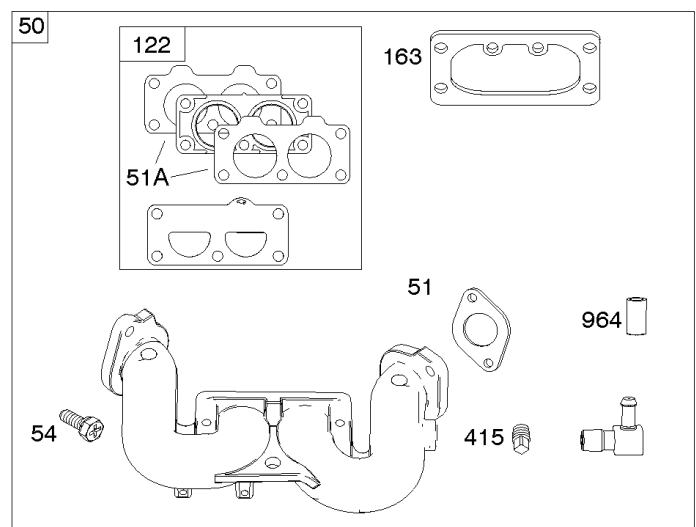

Cylinder Head, Rocker Arm Cover, Intake Manifold

Mfg. No: 49T877-0004-G1

Cylinder Head, Rocker Arm Cover, Intake Manifold

REF NO	PART NO	QTY	DESCRIPTION
5	799088		HEAD, Cylinder -(Cylinder #1)
5A	799089		HEAD, Cylinder -(Cylinder #2)
7	796851		GASKET, Cylinder Head
13	592244		SCREW -(Cylinder Head)
33	793557		VALVE, Exhaust
34	793556		VALVE, Intake
35	694865		SPRING, Valve -(Intake)
36	694865		SPRING, Valve -(Exhaust)
42	499586		KEEPER, Valve
45	690977		TAPPET, Valve
50	797503		MANIFOLD, Intake
51	690949		GASKET, Intake
51A	594427		GASKET, Intake
53	690951		STUD -(Carburetor)
54	699816		SCREW -(Intake Manifold)
122	798759		SPACER, Carburetor
163	691001		GASKET, Air Cleaner
192	690083		ADJUSTER, Rocker Arm
213	799510		BRACKET, Choke Control
337	491055S		PLUG, Spark
383	19576S		WRENCH, Spark Plug
415	794903		PLUG -(Sump)
613	690341		SCREW -(Muffler)
635	692076		BOOT, Spark Plug
654	690958		NUT -(Carburetor)
798	697890		SCREW -(Rocker Arm)
868	690968		SEAL, Valve
883	690970		GASKET, Exhaust
914	691127		SCREW -(Rocker Cover)
918A	596163		HOSE, Vacuum -Used Before Code Date 19091800
918A	593641		HOSE, Vacuum -Used After Code Date 19091700
929	691003		SCREW -(Choke Control Bracket)
929A	794904		SCREW -(Choke Control Bracket)
964	799159		CAP, Connector
1022	690971		GASKET, Rocker Cover
1023	793146		COVER, Rocker -(Cylinder #1)
1023A	499600		COVER, Rocker -(Cylinder #2)
1026	690981		ROD, Push -(Steel)