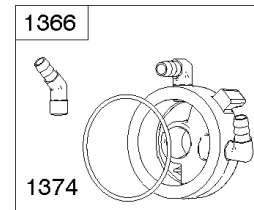

Engine Sump, Lubrication, Oil Cooler

REF NO	PART NO	QTY	DESCRIPTION
4	593652		SUMP, Engine -Used After Code Date 15071500
4A	797502		SUMP, Engine -Used Before Code Date 15071600
12	594195		GASKET, Crankcase
15	690946		PLUG, Oil Drain
20	795387		SEAL, Oil -(PTO Side)
22	694966		SCREW -(Crankcase Cover/Sump)
186	796532		CONNECTOR, Hose -(Oil Drain)
219	793338		GEAR, Governor
220	799772		WASHER -(Governor Gear)
221	841026		CUP, Governor
287	697820		SCREW -(Dipstick Tube)
305	594618		SCREW -(Blower Housing)
400	796862		COOLER, Oil
404	690442		WASHER -(Governor Crank)
415	794903		PLUG -(Sump)
448	799103		BRACKET, Oil Cooler
512	594200		HOSE, Oil Drain
523	594528		DIPSTICK
524	691032		SEAL, O-Ring
525	691037		TUBE, Dipstick
552	796638		BUSHING, Governor Crank
552A	690553		BUSHING, Governor Crank
601A	841597		CLAMP, Hose
615	698290		RETAINER, Governor Shaft
616	691045		CRANK, Governor
691	790574		SEAL, Governor Shaft
742	690328		RETAINER, E Ring
750	796208		SCREW -(Oil Pump Cover)
829	799104		HOSE, Oil Cooler -(Oil Cooler Hose)
842	691031		SEAL, O-Ring -(Dipstick Tube)
847	594609		SCREW, Dipstick tube
850	100106		SEALANT, Liquid
943	796222		SEAL, O-Ring -(Oil Pump Cover)
965	796221		COVER, Oil Pump
1017	796214		SCREEN, Oil Pump
1024	794644		SHAFT, Pump
1027	696854		FILTER, Oil -(Black)
1028	796864		ADAPTER, Oil Filter
1366	799131		DIVERTER, Oil Cooler
1373	695629		SCREW -(Oil Cooler Bracket)