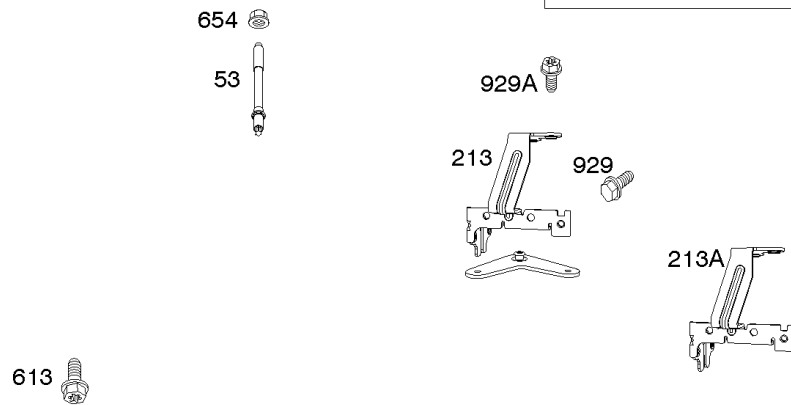

Carburetor, Fuel Supply

REF NO	PART NO	QTY	DESCRIPTION
1128	690990		SCREW -(Carburetor Nozzle)
1169	690990		SCREW -(Carburetor Cover Plate)

Not For Reproduction

Cylinder Head, Rocker Arm Cover, Intake Manifold

Mfg. No: 49T877-0004-G1

Cylinder Head, Rocker Arm Cover, Intake Manifold

REF NO	PART NO	QTY	DESCRIPTION
5	799088		HEAD, Cylinder -(Cylinder #1)
5A	799089		HEAD, Cylinder -(Cylinder #2)
7	796851		GASKET, Cylinder Head
13	592244		SCREW -(Cylinder Head)
33	793557		VALVE, Exhaust
34	793556		VALVE, Intake
35	694865		SPRING, Valve -(Intake)
36	694865		SPRING, Valve -(Exhaust)
42	499586		KEEPER, Valve
45	690977		TAPPET, Valve
50	797503		MANIFOLD, Intake
51	690949		GASKET, Intake
51A	594427		GASKET, Intake
53	690951		STUD -(Carburetor)
54	699816		SCREW -(Intake Manifold)
122	798759		SPACER, Carburetor
163	691001		GASKET, Air Cleaner
192	690083		ADJUSTER, Rocker Arm
213	799510		BRACKET, Choke Control
337	491055S		PLUG, Spark
383	19576S		WRENCH, Spark Plug
415	794903		PLUG -(Sump)
613	690341		SCREW -(Muffler)
635	692076		BOOT, Spark Plug
654	690958		NUT -(Carburetor)
798	697890		SCREW -(Rocker Arm)
868	690968		SEAL, Valve
883	690970		GASKET, Exhaust
914	691127		SCREW -(Rocker Cover)
918A	596163		HOSE, Vacuum -Used Before Code Date 19091800
918A	593641		HOSE, Vacuum -Used After Code Date 19091700
929	691003		SCREW -(Choke Control Bracket)
929A	794904		SCREW -(Choke Control Bracket)
964	799159		CAP, Connector
1022	690971		GASKET, Rocker Cover
1023	793146		COVER, Rocker -(Cylinder #1)
1023A	499600		COVER, Rocker -(Cylinder #2)
1026	690981		ROD, Push -(Steel)

Cylinder Head, Rocker Arm Cover, Intake Manifold

Mfg. No: 49T877-0004-G1

Cylinder Head, Rocker Arm Cover, Intake Manifold

REF NO	PART NO	QTY	DESCRIPTION
1026A	690982		ROD, Push -(Aluminum)
1029	690972		ARM, Rocker
1029A	807323		ARM, Rocker
1100	791959		PIVOT, Rocker Arm