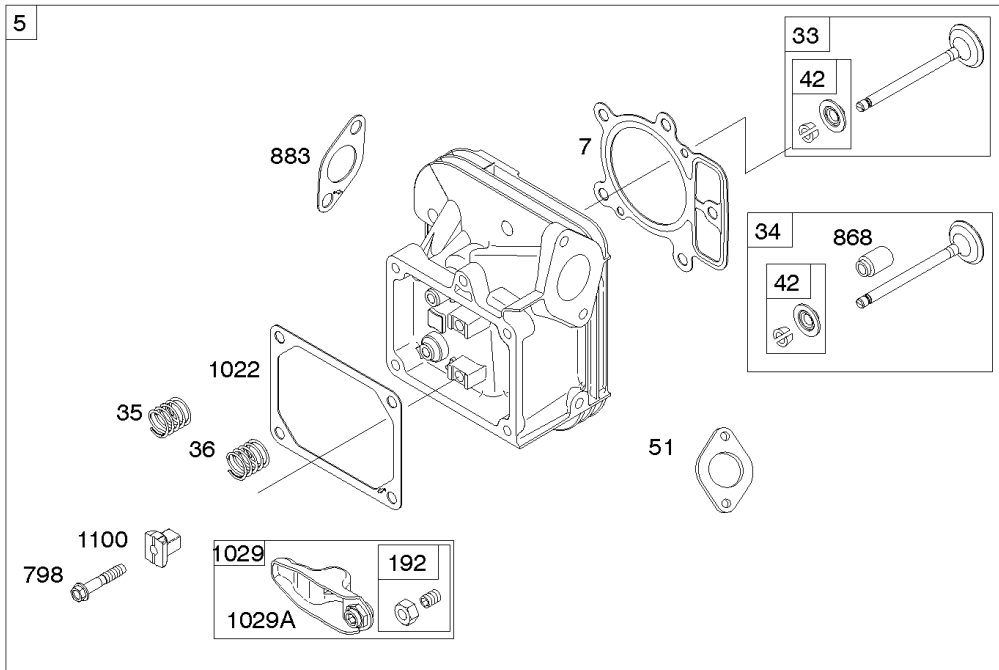

Cylinder Head, Rocker Arm Cover, Intake Manifold

Mfg. No: 49T877-0004-G1

Cylinder Head, Rocker Arm Cover, Intake Manifold

REF NO	PART NO	QTY	DESCRIPTION
5	799088		HEAD, Cylinder -(Cylinder #1)
5A	799089		HEAD, Cylinder -(Cylinder #2)
7	796851		GASKET, Cylinder Head
13	592244		SCREW -(Cylinder Head)
33	793557		VALVE, Exhaust
34	793556		VALVE, Intake
35	694865		SPRING, Valve -(Intake)
36	694865		SPRING, Valve -(Exhaust)
42	499586		KEEPER, Valve
45	690977		TAPPET, Valve
50	797503		MANIFOLD, Intake
51	690949		GASKET, Intake
51A	594427		GASKET, Intake
53	690951		STUD -(Carburetor)
54	699816		SCREW -(Intake Manifold)
122	798759		SPACER, Carburetor
163	691001		GASKET, Air Cleaner
192	690083		ADJUSTER, Rocker Arm
213	799510		BRACKET, Choke Control
337	491055S		PLUG, Spark
383	19576S		WRENCH, Spark Plug
415	794903		PLUG -(Sump)
613	690341		SCREW -(Muffler)
635	692076		BOOT, Spark Plug
654	690958		NUT -(Carburetor)
798	697890		SCREW -(Rocker Arm)
868	690968		SEAL, Valve
883	690970		GASKET, Exhaust
914	691127		SCREW -(Rocker Cover)
918A	596163		HOSE, Vacuum -Used Before Code Date 19091800
918A	593641		HOSE, Vacuum -Used After Code Date 19091700
929	691003		SCREW -(Choke Control Bracket)
929A	794904		SCREW -(Choke Control Bracket)
964	799159		CAP, Connector
1022	690971		GASKET, Rocker Cover
1023	793146		COVER, Rocker -(Cylinder #1)
1023A	499600		COVER, Rocker -(Cylinder #2)
1026	690981		ROD, Push -(Steel)