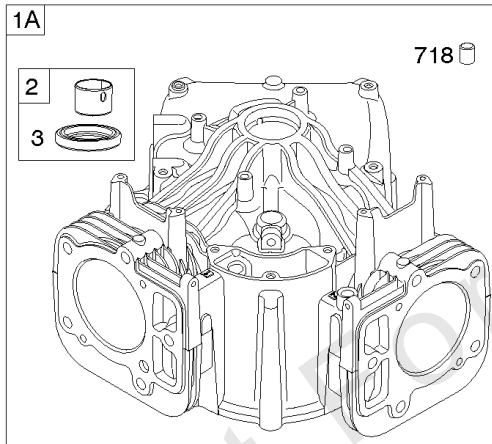

1319 WARNING LABEL

REQUIRED when replacing parts with warning labels affixed.

1319A WARNING LABEL

REQUIRED when replacing parts with warning labels affixed.

1036 EMISSIONS LABEL