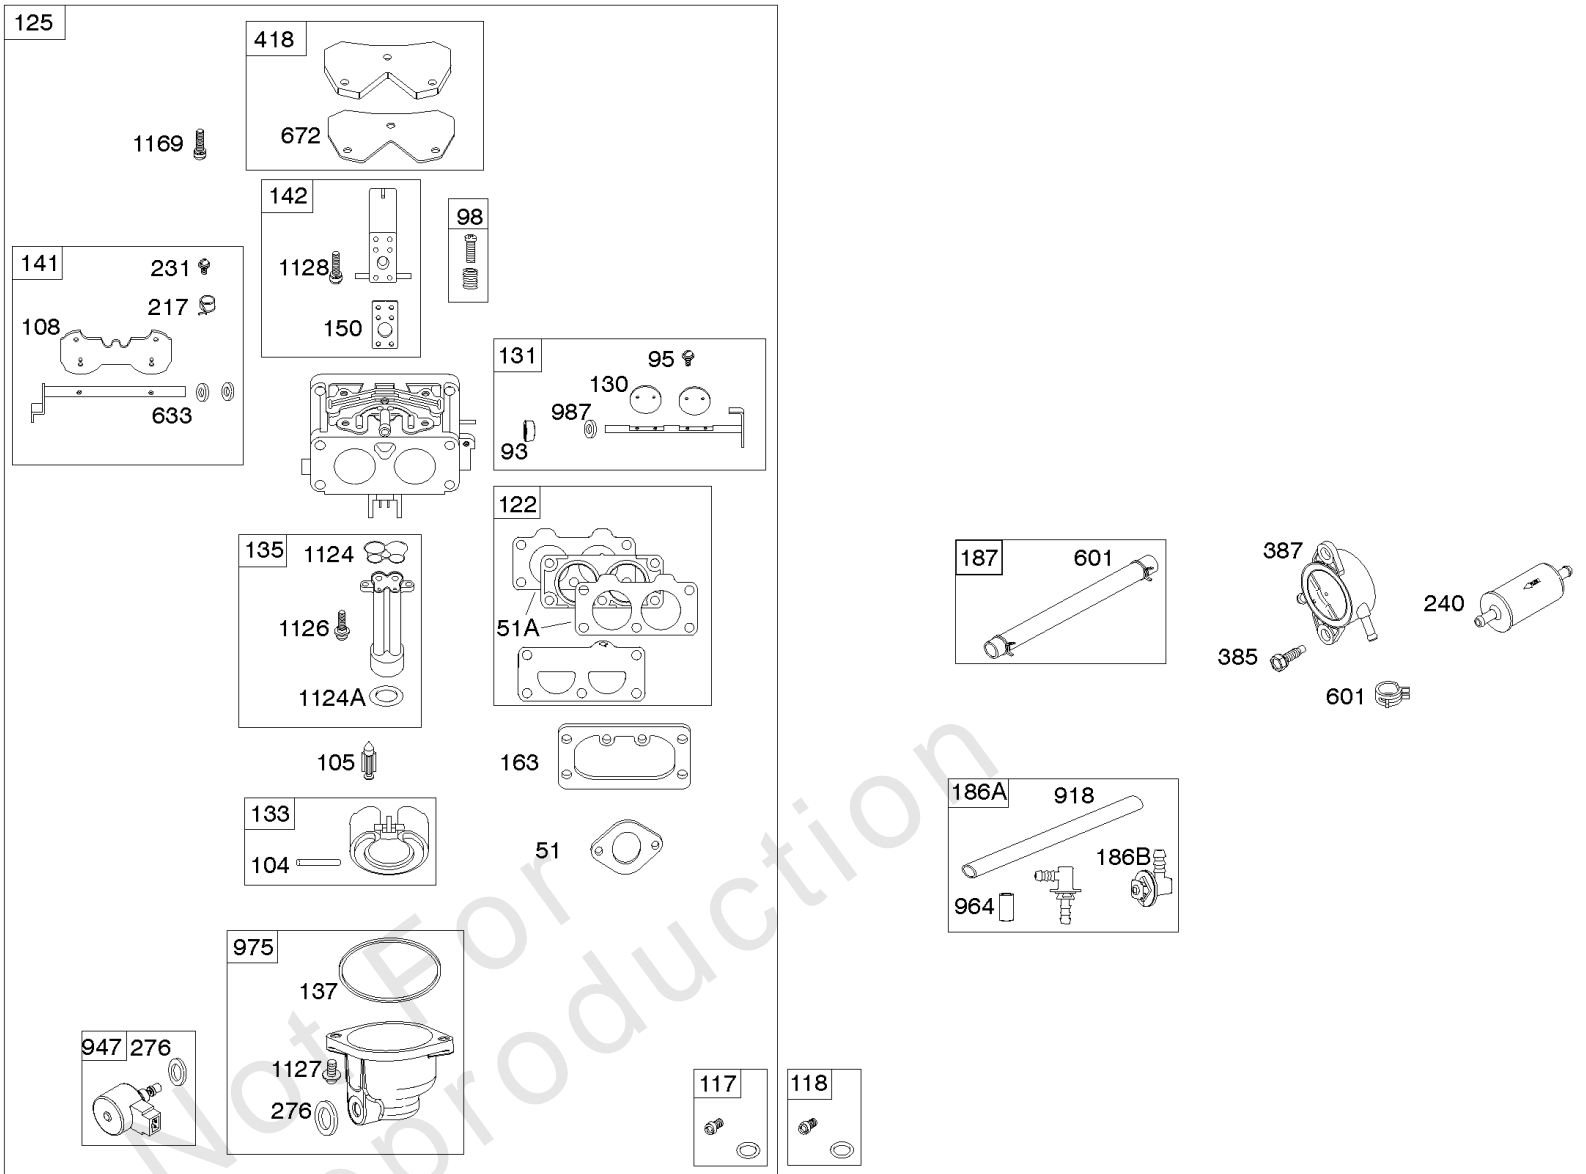

Carburetor, Fuel Supply

REF NO	PART NO	QTY	DESCRIPTION
51	690949		GASKET, Intake
51A	594427		GASKET, Intake
93	845864		BUSHING, Throttle Shaft
95	690718		SCREW -(Throttle Valve)
98	699721		KIT, Idle Speed
104	694918		PIN, Float Hinge
105	698537		VALVE, Float Needle
108	699723		VALVE, Choke
117	842082		JET, Main -(Standard)
118	842081		JET, Main -(High Altitude)
122	798759		SPACER, Carburetor
125	799511		CARBURETOR
130	796875		VALVE, Throttle
131	796872		KIT, Throttle Shaft
133	699724		FLOAT, Carburetor
135	699729		TUBE, Fuel Transfer
137	690994		GASKET, Float Bowl
141	799112		KIT, Choke Shaft
142	796871		NOZZLE, Carburetor
150	841649		GASKET, Nozzle
163	691001		GASKET, Air Cleaner
186A	799158		CONNECTOR, Hose -(EVAP)
186B	845141		CONNECTOR, Hose -(EVAP)
187	791766		LINE, Fuel -(Cut To Required Length)
217	799771		SPRING, Choke Return
231	690718		SCREW -(Choke Valve)
240	845125		FILTER, Fuel
276	695410		WASHER, Sealing
385	797409		SCREW -(Fuel Pump) (Fuel Pump Mounted To Blower Housing)
387	808656		PUMP, Fuel
418	795912		PLATE, Carburetor Cover
601	691038		CLAMP, Hose
633	690722		SEAL, Choke/Throttle Shaft
672	690234		GASKET, Carburetor Plate
918	799160		HOSE, Vacuum
947	596039		SOLENOID, Fuel
964	799159		CAP, Connector
975	799114		BOWL, Float
987	808183		SEAL, Choke/Throttle Shaft
1124	690988		SEAL, O-Ring -(Fuel Transfer Tube)
1124A	841653		SEAL, O-Ring -(Fuel Transfer Tube)
1126	690991		SCREW -(Fuel Transfer Tube)
1127	695407		SCREW -(Float Bowl) (Float Bowl to Carburetor Body)

Carburetor, Fuel Supply

REF NO	PART NO	QTY	DESCRIPTION
1128	690990		SCREW -(Carburetor Nozzle)
1169	690990		SCREW -(Carburetor Cover Plate)

Not For Reproduction

Cylinder Head, Rocker Arm Cover, Intake Manifold