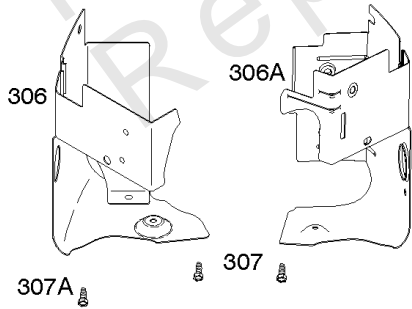

REF NO	PART NO	QTY	DESCRIPTION
1	594972		CYLINDER ASSEMBLY -Used After Code Date 15071500
1A	591696		CYLINDER ASSEMBLY -Used Before Code Date 15071600
2	797673		KIT, Bushing/Seal -(Magneto Side)
3	391086S		SEAL, Oil -(Magneto Side)
8	792185		BREATHER ASSEMBLY -Used Before Code Date 14110500
9	690937		GASKET, Breather -Used Before Code Date 14110500
10	691108		SCREW -(Breather Assembly)
11	594163		TUBE, Breather -Used After Code Date 14110400
11	792184		TUBE, Breather -Used Before Code Date 14110500
16	595731		CRANKSHAFT
24	796335		KEY, Flywheel
25	595790		PISTON ASSEMBLY -(Standard)
25	595791		PISTON ASSEMBLY -(.020" Oversize)
26	595792		SET, Ring -(Standard)
26	595793		SET, Ring -(.020" Oversize)
27	690975		LOCK, Piston Pin
28	593650		PIN, Piston
29	796209		ROD, Connecting
32	690976		SCREW -(Connecting Rod)
45	690977		TAPPET, Valve
46	796853		CAMSHAFT
212	695238		LINK, Throttle
227	798856		LEVER, Governor Control
250	690957		RETAINER, Breather -Used Before Code Date 14110500
252	794389		COLLECTOR, Oil -Used Before Code Date 14110500
306	796852		SHIELD, Cylinder -(Cylinder #1)
306A	591666		SHIELD, Cylinder -(Cylinder #2)
307	691003		SCREW -(Cylinder Shield)
307A	691108		SCREW -(Cylinder Shield)
357	691483		KEY, Drive Pulley
377	690979		KEY, Woodruff
405	594937		SCREW -(Back Plate)
447	691003		SCREW -(Air Guide Cover)
505	691029		NUT -(Governor Control Lever)
540	594325		PLATE, Baffle

1319 WARNING LABEL

REQUIRED when replacing parts with warning labels affixed.

1319A WARNING LABEL

REQUIRED when replacing parts with warning labels affixed.

1036 EMISSIONS LABEL

Cylinder, Crankshaft, Camshaft, Air Guides