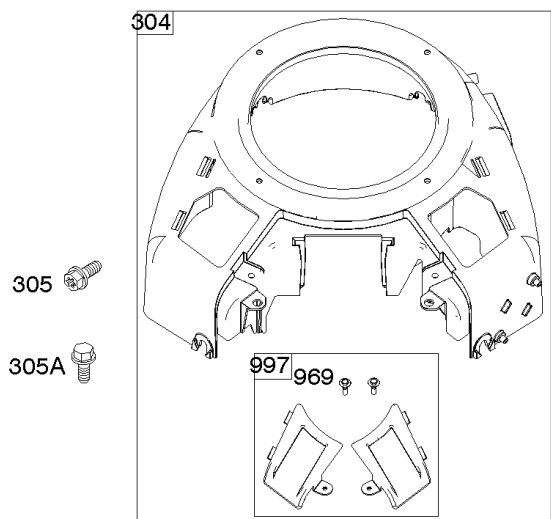

Model Components	Page
Blower Housing, Air Cleaner.....	4
Carburetor, Fuel Supply.....	6
Cylinder Head, Rocker Arm Cover, Intake Manifold.....	10
Cylinder, Crankshaft, Camshaft, Air Guides.....	14
Engine Sump, Lubrication, Oil Cooler.....	18
Engine/Valve Gasket Set, Carburetor Overhaul Kit.....	22
Flywheel, Controls, Wire Harness, Alternator, Starter.....	24
Replacement Engine - US & Canada.....	28

Not For
Reproduction