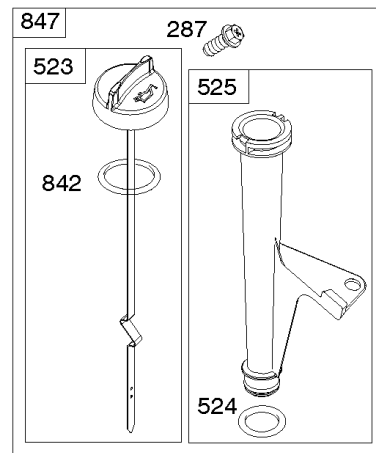

1319 WARNING LABEL

REQUIRED when replacing parts with warning labels affixed.

1319A WARNING LABEL

REQUIRED when replacing parts with warning labels affixed.

1036 EMISSIONS LABEL

Cylinder, Crankshaft, Camshaft, Air Guides

REF NO	PART NO	QTY	DESCRIPTION
562	690311		BOLT -(Governor Control Lever)
573	594902		PLATE, Back
584	594164		COVER, Breather Passage
618	594326		SCREW -(Baffle Plate)
718	690959		PIN, Locating
718A	594988		PIN, Locating
741	690980		GEAR, Timing
850	100106		SEALANT, Liquid
865	591667		COVER, Air Guide -(Valley)
1036	-----		Label-Emissions -(Available From A Briggs & Stratton Authorized Dealer)
1263	594166		REED, Breather
1264	594165		SCREW -(Breather Reed)
1319	794467		LABEL, Warning
1319A	797669		LABEL, Warning