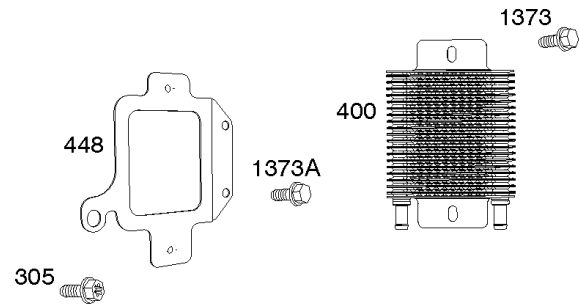

Engine Sump, Lubrication, Oil Cooler

REF NO	PART NO	QTY	DESCRIPTION
4	594973		SUMP, Engine -Used After Code Date 15071500
4A	797502		SUMP, Engine -Used Before Code Date 15071600
12	594195		GASKET, Crankcase -Used Before Code Date 15071600
15	690946		PLUG, Oil Drain
20	795387		SEAL, Oil -(PTO Side)
22	694966		SCREW -(Crankcase Cover/Sump)
186A	796532		CONNECTOR, Hose -(Oil Drain)
219	793338		GEAR, Governor
220	799772		WASHER -(Governor Gear)
221	841026		CUP, Governor
239	792028		SWITCH, Oil Pressure
287	697820		SCREW -(Dipstick Tube)
305	594618		SCREW -(Blower Housing)
305B	593634		SCREW -(Blower Housing) (Oil Drain Retainer)
400	796862		COOLER, Oil
404	690442		WASHER -(Governor Crank)
415	794903		PLUG
448	799103		BRACKET, Oil Cooler
512	594200		HOSE, Oil Drain
517	593633		RETAINER, Oil Drain
523	594528		DIPSTICK
524	691032		SEAL, O-Ring
525	691037		TUBE, Dipstick
552	796638		BUSHING, Governor Crank
552A	690553		BUSHING, Governor Crank
601A	841597		CLAMP, Hose
615	698290		RETAINER, Governor Shaft
616	691045		CRANK, Governor
691	790574		SEAL, Governor Shaft
742	690328		RETAINER, E Ring
750	796208		SCREW -(Oil Pump Cover)
829	799104		HOSE, Oil Cooler
842	691031		SEAL, O-Ring -(Dipstick Tube)
847	594609		SCREW, Dipstick tube
943	796222		SEAL, O-Ring -(Oil Pump Cover)
965	796221		COVER, Oil Pump
1013	690954		NIPPLE, Oil Filter
1017	796214		SCREEN, Oil Pump
1024	796220		PUMP, Oil
1027	696854		FILTER, Oil
1028	796864		ADAPTER, Oil Filter