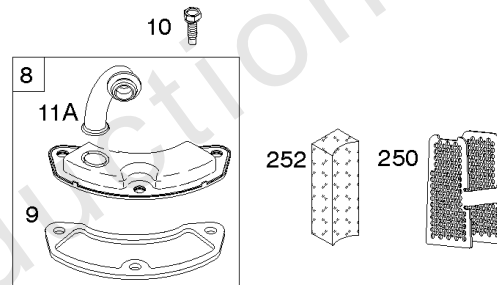

Cylinder Head, Rocker Arm Cover, Intake Manifold

Mfg. No: 44T977-0009-G1

Cylinder Head, Rocker Arm Cover, Intake Manifold

REF NO	PART NO	QTY	DESCRIPTION
1029A	807323		ARM, Rocker
1100	791959		PIVOT, Rocker Arm

Not For Reproduction

1319 WARNING LABEL

REQUIRED when replacing parts with warning labels affixed.

1319A WARNING LABEL

REQUIRED when replacing parts with warning labels affixed.

1330 REPAIR MANUAL

1036 EMISSIONS LABEL

Cylinder, Crankshaft, Camshaft, Air Guides

REF NO	PART NO	QTY	DESCRIPTION
1	594970		CYLINDER ASSEMBLY -Used After Code Date 15071500
1A	594162		CYLINDER ASSEMBLY -Used Before Code Date 15071600
2	797673		KIT, Bushing/Seal -(Magneto Side)
3	391086S		SEAL, Oil -(Magneto Side)
8	792185		BREATHER ASSEMBLY -Used Before Code Date 14082500
9	690937		GASKET, Breather -Used Before Code Date 14082500
10	691108		SCREW -(Breather Assembly)
11	594163		TUBE, Breather -Used After Code Date 14082400
11A	792184		TUBE, Breather -Used Before Code Date 14082500
16	595707		CRANKSHAFT
24	222698S		KEY, Flywheel
25	792072		PISTON ASSEMBLY -(.020" Oversize)
25	792023		PISTON ASSEMBLY -(Standard)
26	792073		SET, Ring -(.020" Oversize)
26	792026		SET, Ring -(Standard)
27	690975		LOCK, Piston Pin
28	696581		PIN, Piston -(Standard)
29	796209		ROD, Connecting
32	690976		SCREW -(Connecting Rod)
45	690977		TAPPET, Valve
46	797242		CAMSHAFT
212	695238		LINK, Throttle
227	798856		LEVER, Governor Control
250	690957		RETAINER, Breather -Used Before Code Date 14082500
252	794389		COLLECTOR, Oil -Used Before Code Date 14082500
306	796852		SHIELD, Cylinder -(Cylinder #1)
306A	591665		SHIELD, Cylinder -(Cylinder 2)
307	691003		SCREW -(Cylinder Shield)
307A	691108		SCREW -(Cylinder Shield)
357	691483		KEY, Drive Pulley
377	690979		KEY, Woodruff
405	594937		SCREW -(Back Plate) -Used After Code Date 15071500
405	697820		SCREW -(Back Plate) -Used Before Code Date 15071600