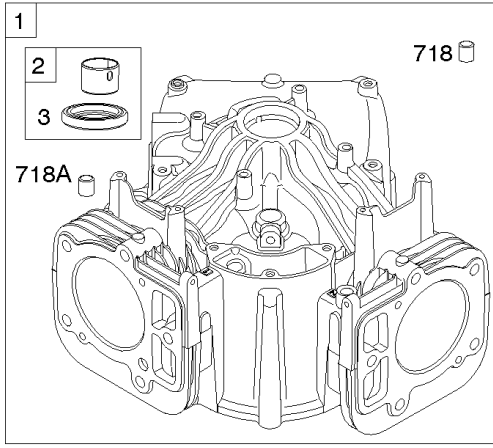

Cylinder Head, Rocker Arm Cover, Intake Manifold

Mfg. No: 44T977-0009-G1

Cylinder Head, Rocker Arm Cover, Intake Manifold

REF NO	PART NO	QTY	DESCRIPTION
1029A	807323		ARM, Rocker
1100	791959		PIVOT, Rocker Arm

Cylinder, Crankshaft, Camshaft, Air Guides

REF NO	PART NO	QTY	DESCRIPTION
1	594970		CYLINDER ASSEMBLY -Used After Code Date 15071500
1A	594162		CYLINDER ASSEMBLY -Used Before Code Date 15071600
2	797673		KIT, Bushing/Seal -(Magneto Side)
3	391086S		SEAL, Oil -(Magneto Side)
8	792185		BREATHER ASSEMBLY -Used Before Code Date 14082500
9	690937		GASKET, Breather -Used Before Code Date 14082500
10	691108		SCREW -(Breather Assembly)
11	594163		TUBE, Breather -Used After Code Date 14082400
11A	792184		TUBE, Breather -Used Before Code Date 14082500
16	595707		CRANKSHAFT
24	222698S		KEY, Flywheel
25	792072		PISTON ASSEMBLY -(.020" Oversize)
25	792023		PISTON ASSEMBLY -(Standard)
26	792073		SET, Ring -(.020" Oversize)
26	792026		SET, Ring -(Standard)
27	690975		LOCK, Piston Pin
28	696581		PIN, Piston -(Standard)
29	796209		ROD, Connecting
32	690976		SCREW -(Connecting Rod)
45	690977		TAPPET, Valve
46	797242		CAMSHAFT
212	695238		LINK, Throttle
227	798856		LEVER, Governor Control
250	690957		RETAINER, Breather -Used Before Code Date 14082500
252	794389		COLLECTOR, Oil -Used Before Code Date 14082500
306	796852		SHIELD, Cylinder -(Cylinder #1)
306A	591665		SHIELD, Cylinder -(Cylinder 2)
307	691003		SCREW -(Cylinder Shield)
307A	691108		SCREW -(Cylinder Shield)
357	691483		KEY, Drive Pulley
377	690979		KEY, Woodruff
405	594937		SCREW -(Back Plate) -Used After Code Date 15071500
405	697820		SCREW -(Back Plate) -Used Before Code Date 15071600