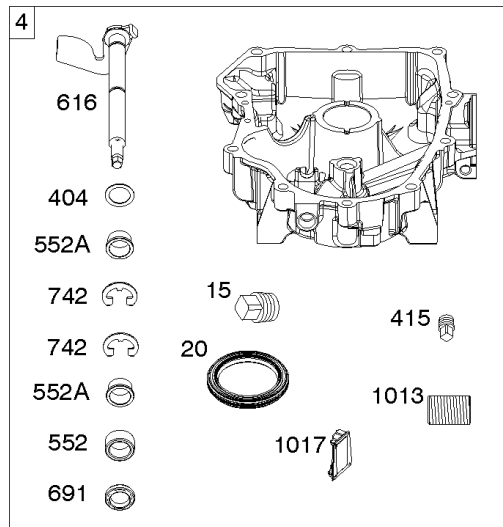

1319 WARNING LABEL

REQUIRED when replacing parts with warning labels affixed.

1319A WARNING LABEL

REQUIRED when replacing parts with warning labels affixed.

1330 REPAIR MANUAL

1036 EMISSIONS LABEL

Cylinder, Crankshaft, Camshaft, Air Guides

REF NO	PART NO	QTY	DESCRIPTION
447	691003		SCREW -(Air Guide Cover)
505	691029		NUT -(Governor Control Lever)
540	594325		PLATE, Baffle
562	690311		BOLT -(Governor Control Lever)
573	594902		PLATE, Back
584	594164		COVER, Breather Passage
618	594326		SCREW -(Baffle Plate)
718	690959		PIN, Locating
718A	594988		PIN, Locating
741	690980		GEAR, Timing
850	100106		SEALANT, Liquid
865	591667		COVER, Air Guide -(Valley)
1036	-----		Label-Emissions
1263	594166		REED, Breather
1264	594165		SCREW -(Breather Reed)
1319	794467		LABEL, Warning
1319A	797669		LABEL, Warning
1330	273521		MANUAL, Repair