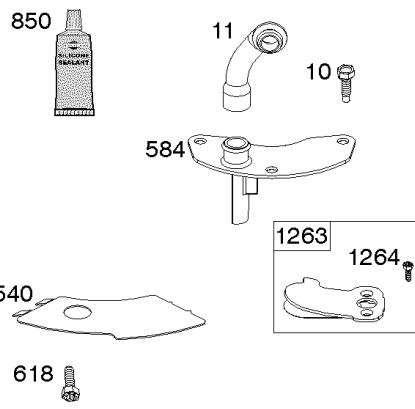

Not For Reproduction

Cylinder Head, Rocker Arm Cover, Intake Manifold

Mfg. No: 44T977-0009-G1

Cylinder Head, Rocker Arm Cover, Intake Manifold

REF NO	PART NO	QTY	DESCRIPTION
5	799088		HEAD, Cylinder -(Cylinder #1)
5A	799089		HEAD, Cylinder -(Cylinder #2)
7	693997		GASKET, Cylinder Head
13	592244		SCREW -(Cylinder Head)
33	793557		VALVE, Exhaust
34	793556		VALVE, Intake
35	694865		SPRING, Valve -(Intake)
36	694865		SPRING, Valve -(Exhaust)
42	499586		KEEPER, Valve
45	690977		TAPPET, Valve
50	797503		MANIFOLD, Intake
51	594427		GASKET, Intake
51A	690949		GASKET, Intake
53	690951		STUD -(Carburetor)
54	699816		SCREW -(Intake Manifold)
122	593425		SPACER, Carburetor
163	691001		GASKET, Air Cleaner
192	690083		ADJUSTER, Rocker Arm
213	799153		BRACKET, Choke Control
337	491055S		PLUG, Spark
383	19576S		WRENCH, Spark Plug
415	794903		PLUG
635	692076		BOOT, Spark Plug
654	690958		NUT -(Carburetor)
798	697890		SCREW -(Rocker Arm)
868	690968		SEAL, Valve
883	690970		GASKET, Exhaust
914	691127		SCREW -(Rocker Cover)
918	596163		HOSE, Vacuum -Used Before Code Date 19091800
918	593641		HOSE, Vacuum -Used After Code Date 19091700
929	691003		SCREW -(Choke Control Bracket)
929A	794904		SCREW -(Choke Control Bracket)
1022	690971		GASKET, Rocker Cover
1023	793146		COVER, Rocker -(Cylinder #1)
1023A	499600		COVER, Rocker -(Cylinder #2)
1026	690981		ROD, Push -(Steel)
1026A	690982		ROD, Push -(Aluminum)
1029	690972		ARM, Rocker

Cylinder Head, Rocker Arm Cover, Intake Manifold

Mfg. No: 44T977-0009-G1

Cylinder Head, Rocker Arm Cover, Intake Manifold

REF NO	PART NO	QTY	DESCRIPTION
1029A	807323		ARM, Rocker
1100	791959		PIVOT, Rocker Arm

Not For Reproduction

1319 WARNING LABEL

REQUIRED when replacing parts with warning labels affixed.

1319A WARNING LABEL

REQUIRED when replacing parts with warning labels affixed.

1330 REPAIR MANUAL

1036 EMISSIONS LABEL