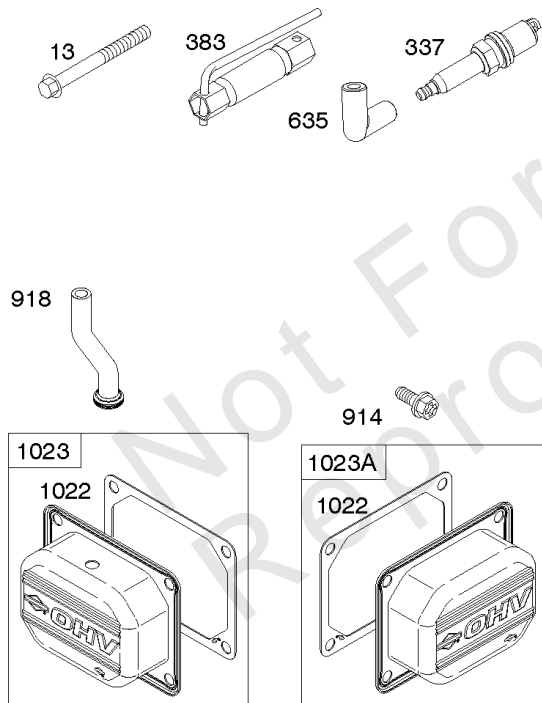

Carburetor, Fuel Supply

REF NO	PART NO	QTY	DESCRIPTION
1127	695407		SCREW -(Float Bowl) (Float Bowl to Carburetor Body)
1128	690990		SCREW -(Carburetor Nozzle)
1169	690990		SCREW -(Carburetor Cover Plate)

Not For Reproduction

Cylinder Head, Rocker Arm Cover, Intake Manifold

Mfg. No: 44T977-0009-G1

Cylinder Head, Rocker Arm Cover, Intake Manifold

REF NO	PART NO	QTY	DESCRIPTION
5	799088		HEAD, Cylinder -(Cylinder #1)
5A	799089		HEAD, Cylinder -(Cylinder #2)
7	693997		GASKET, Cylinder Head
13	592244		SCREW -(Cylinder Head)
33	793557		VALVE, Exhaust
34	793556		VALVE, Intake
35	694865		SPRING, Valve -(Intake)
36	694865		SPRING, Valve -(Exhaust)
42	499586		KEEPER, Valve
45	690977		TAPPET, Valve
50	797503		MANIFOLD, Intake
51	594427		GASKET, Intake
51A	690949		GASKET, Intake
53	690951		STUD -(Carburetor)
54	699816		SCREW -(Intake Manifold)
122	593425		SPACER, Carburetor
163	691001		GASKET, Air Cleaner
192	690083		ADJUSTER, Rocker Arm
213	799153		BRACKET, Choke Control
337	491055S		PLUG, Spark
383	19576S		WRENCH, Spark Plug
415	794903		PLUG
635	692076		BOOT, Spark Plug
654	690958		NUT -(Carburetor)
798	697890		SCREW -(Rocker Arm)
868	690968		SEAL, Valve
883	690970		GASKET, Exhaust
914	691127		SCREW -(Rocker Cover)
918	596163		HOSE, Vacuum -Used Before Code Date 19091800
918	593641		HOSE, Vacuum -Used After Code Date 19091700
929	691003		SCREW -(Choke Control Bracket)
929A	794904		SCREW -(Choke Control Bracket)
1022	690971		GASKET, Rocker Cover
1023	793146		COVER, Rocker -(Cylinder #1)
1023A	499600		COVER, Rocker -(Cylinder #2)
1026	690981		ROD, Push -(Steel)
1026A	690982		ROD, Push -(Aluminum)
1029	690972		ARM, Rocker

Cylinder Head, Rocker Arm Cover, Intake Manifold

Mfg. No: 44T977-0009-G1

Cylinder Head, Rocker Arm Cover, Intake Manifold

REF NO	PART NO	QTY	DESCRIPTION
1029A	807323		ARM, Rocker
1100	791959		PIVOT, Rocker Arm