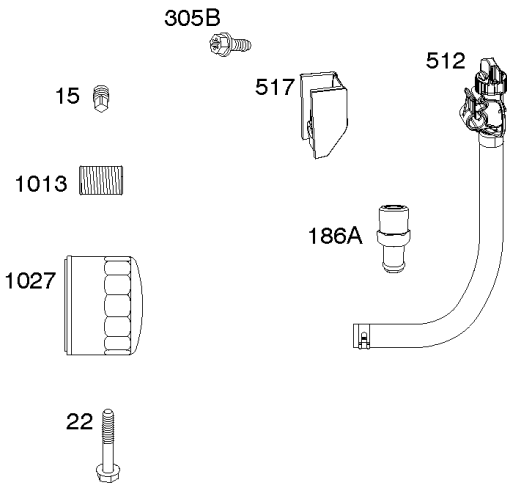

1319 WARNING LABEL

REQUIRED when replacing parts with warning labels affixed.

1319A WARNING LABEL

REQUIRED when replacing parts with warning labels affixed.

1330 REPAIR MANUAL

1036 EMISSIONS LABEL

Cylinder, Crankshaft, Camshaft, Air Guides

REF NO	PART NO	QTY	DESCRIPTION
447	691003		SCREW -(Air Guide Cover)
505	691029		NUT -(Governor Control Lever)
540	594325		PLATE, Baffle
562	690311		BOLT -(Governor Control Lever)
573	594902		PLATE, Back
584	594164		COVER, Breather Passage
618	594326		SCREW -(Baffle Plate)
718	690959		PIN, Locating
718A	594988		PIN, Locating
741	690980		GEAR, Timing
850	100106		SEALANT, Liquid
865	591667		COVER, Air Guide -(Valley)
1036	-----		Label-Emissions
1263	594166		REED, Breather
1264	594165		SCREW -(Breather Reed)
1319	794467		LABEL, Warning
1319A	797669		LABEL, Warning
1330	273521		MANUAL, Repair