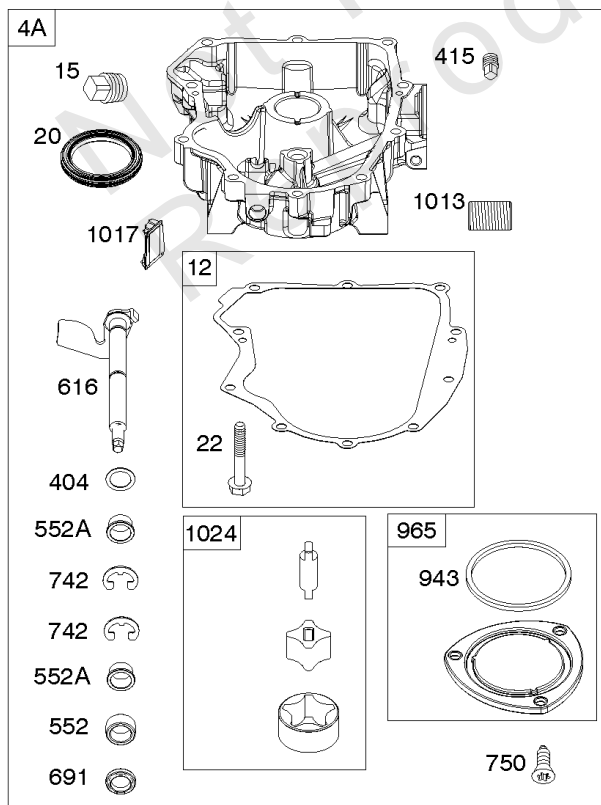

Engine Sump, Lubrication, Oil Cooler

REF NO	PART NO	QTY	DESCRIPTION
4	594973		SUMP, Engine -Used After Code Date 15071500
4A	797502		SUMP, Engine -Used Before Code Date 15071600
12	594195		GASKET, Crankcase -Used Before Code Date 15071600
15	690946		PLUG, Oil Drain
20	795387		SEAL, Oil -(PTO Side)
22	694966		SCREW -(Crankcase Cover/Sump)
186A	796532		CONNECTOR, Hose -(Oil Drain)
219	793338		GEAR, Governor
220	799772		WASHER -(Governor Gear)
221	841026		CUP, Governor
239	792028		SWITCH, Oil Pressure
287	697820		SCREW -(Dipstick Tube)
305	594618		SCREW -(Blower Housing)
305B	593634		SCREW -(Blower Housing) (Oil Drain Retainer)
400	796862		COOLER, Oil
404	690442		WASHER -(Governor Crank)
415	794903		PLUG
448	799103		BRACKET, Oil Cooler
512	594200		HOSE, Oil Drain
517	593633		RETAINER, Oil Drain
523	594528		DIPSTICK
524	691032		SEAL, O-Ring
525	691037		TUBE, Dipstick
552	796638		BUSHING, Governor Crank
552A	690553		BUSHING, Governor Crank
601A	841597		CLAMP, Hose
615	698290		RETAINER, Governor Shaft
616	691045		CRANK, Governor
691	790574		SEAL, Governor Shaft
742	690328		RETAINER, E Ring
750	796208		SCREW -(Oil Pump Cover)
829	799104		HOSE, Oil Cooler
842	691031		SEAL, O-Ring -(Dipstick Tube)
847	594609		SCREW, Dipstick tube
943	796222		SEAL, O-Ring -(Oil Pump Cover)
965	796221		COVER, Oil Pump
1013	690954		NIPPLE, Oil Filter
1017	796214		SCREEN, Oil Pump
1024	796220		PUMP, Oil
1027	696854		FILTER, Oil
1028	796864		ADAPTER, Oil Filter