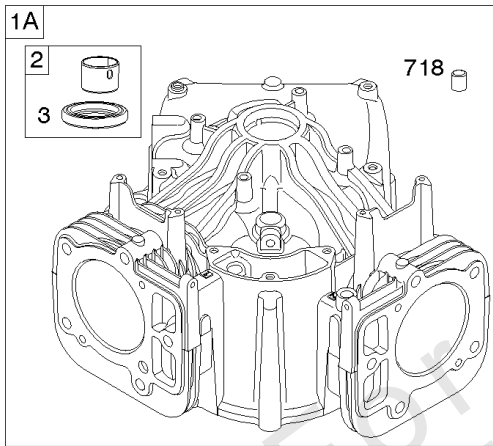

Cylinder Head, Rocker Arm Cover, Intake Manifold

Mfg. No: 44T977-0009-G1

Cylinder Head, Rocker Arm Cover, Intake Manifold

REF NO	PART NO	QTY	DESCRIPTION
1029A	807323		ARM, Rocker
1100	791959		PIVOT, Rocker Arm

Cylinder, Crankshaft, Camshaft, Air Guides

REF NO	PART NO	QTY	DESCRIPTION
1	594970		CYLINDER ASSEMBLY -Used After Code Date 15071500
1A	594162		CYLINDER ASSEMBLY -Used Before Code Date 15071600
2	797673		KIT, Bushing/Seal -(Magneto Side)
3	391086S		SEAL, Oil -(Magneto Side)
8	792185		BREATHER ASSEMBLY -Used Before Code Date 14082500
9	690937		GASKET, Breather -Used Before Code Date 14082500
10	691108		SCREW -(Breather Assembly)
11	594163		TUBE, Breather -Used After Code Date 14082400
11A	792184		TUBE, Breather -Used Before Code Date 14082500
16	595707		CRANKSHAFT
24	222698S		KEY, Flywheel
25	792072		PISTON ASSEMBLY -(.020" Oversize)
25	792023		PISTON ASSEMBLY -(Standard)
26	792073		SET, Ring -(.020" Oversize)
26	792026		SET, Ring -(Standard)
27	690975		LOCK, Piston Pin
28	696581		PIN, Piston -(Standard)
29	796209		ROD, Connecting
32	690976		SCREW -(Connecting Rod)
45	690977		TAPPET, Valve
46	797242		CAMSHAFT
212	695238		LINK, Throttle
227	798856		LEVER, Governor Control
250	690957		RETAINER, Breather -Used Before Code Date 14082500
252	794389		COLLECTOR, Oil -Used Before Code Date 14082500
306	796852		SHIELD, Cylinder -(Cylinder #1)
306A	591665		SHIELD, Cylinder -(Cylinder 2)
307	691003		SCREW -(Cylinder Shield)
307A	691108		SCREW -(Cylinder Shield)
357	691483		KEY, Drive Pulley
377	690979		KEY, Woodruff
405	594937		SCREW -(Back Plate) -Used After Code Date 15071500
405	697820		SCREW -(Back Plate) -Used Before Code Date 15071600