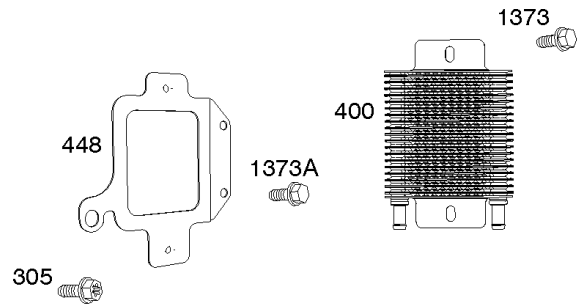

1319 WARNING LABEL

REQUIRED when replacing parts with warning labels affixed.

1319A WARNING LABEL

REQUIRED when replacing parts with warning labels affixed.

1330 REPAIR MANUAL

1036 EMISSIONS LABEL

Cylinder, Crankshaft, Camshaft, Air Guides

REF NO	PART NO	QTY	DESCRIPTION
447	691003		SCREW -(Air Guide Cover)
505	691029		NUT -(Governor Control Lever)
540	594325		PLATE, Baffle
562	690311		BOLT -(Governor Control Lever)
573	594902		PLATE, Back
584	594164		COVER, Breather Passage
618	594326		SCREW -(Baffle Plate)
718	690959		PIN, Locating
718A	594988		PIN, Locating
741	690980		GEAR, Timing
850	100106		SEALANT, Liquid
865	591667		COVER, Air Guide -(Valley)
1036	-----		Label-Emissions
1263	594166		REED, Breather
1264	594165		SCREW -(Breather Reed)
1319	794467		LABEL, Warning
1319A	797669		LABEL, Warning
1330	273521		MANUAL, Repair