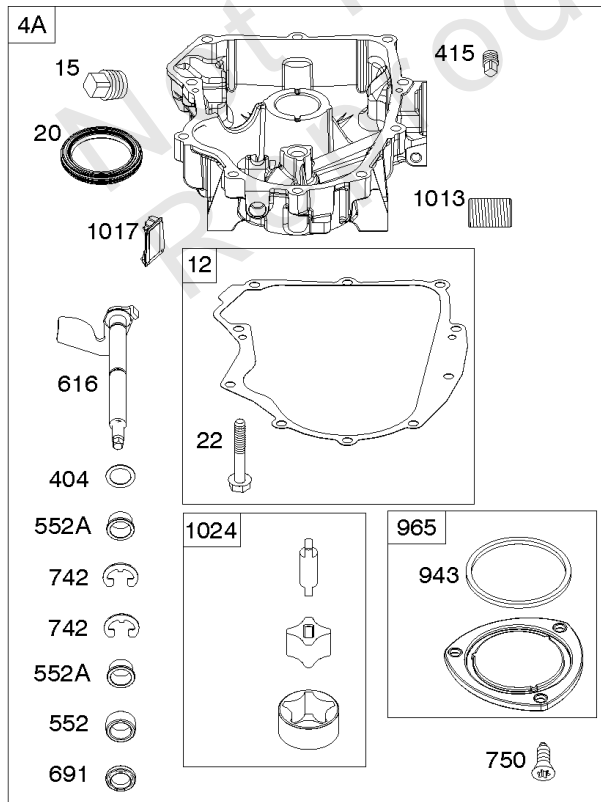

REF NO	PART NO	QTY	DESCRIPTION
447	691003		SCREW -(Air Guide Cover)
505	691029		NUT -(Governor Control Lever)
540	594325		PLATE, Baffle
562	690311		BOLT -(Governor Control Lever)
573	594902		PLATE, Back
584	594164		COVER, Breather Passage
618	594326		SCREW -(Baffle Plate)
718	690959		PIN, Locating
718A	594988		PIN, Locating
741	690980		GEAR, Timing
850	100106		SEALANT, Liquid
865	591667		COVER, Air Guide -(Valley)
1036	-----		Label-Emissions
1263	594166		REED, Breather
1264	594165		SCREW -(Breather Reed)
1319	794467		LABEL, Warning
1319A	797669		LABEL, Warning
1330	273521		MANUAL, Repair