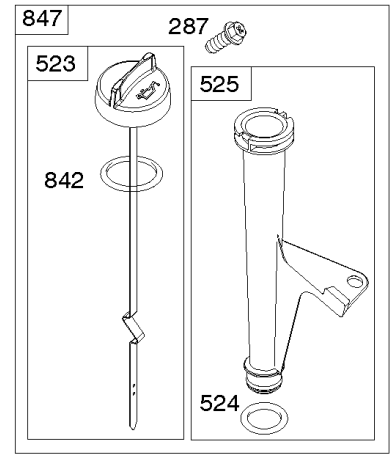

1319 WARNING LABEL

REQUIRED when replacing parts with warning labels affixed.

1319A WARNING LABEL

REQUIRED when replacing parts with warning labels affixed.

1330 REPAIR MANUAL

1036 EMISSIONS LABEL

Cylinder, Crankshaft, Camshaft, Air Guides

REF NO	PART NO	QTY	DESCRIPTION
447	691003		SCREW -(Air Guide Cover)
505	691029		NUT -(Governor Control Lever)
540	594325		PLATE, Baffle
562	690311		BOLT -(Governor Control Lever)
573	594902		PLATE, Back
584	594164		COVER, Breather Passage
618	594326		SCREW -(Baffle Plate)
718	690959		PIN, Locating
718A	594988		PIN, Locating
741	690980		GEAR, Timing
850	100106		SEALANT, Liquid
865	591667		COVER, Air Guide -(Valley)
1036	-----		Label-Emissions
1263	594166		REED, Breather
1264	594165		SCREW -(Breather Reed)
1319	794467		LABEL, Warning
1319A	797669		LABEL, Warning
1330	273521		MANUAL, Repair