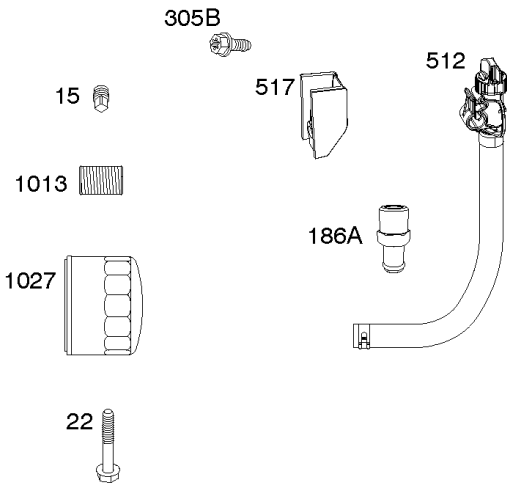

Engine Sump, Lubrication, Oil Cooler

REF NO	PART NO	QTY	DESCRIPTION
4	594973		SUMP, Engine -Used After Code Date 15071500
4A	797502		SUMP, Engine -Used Before Code Date 15071600
12	594195		GASKET, Crankcase -Used Before Code Date 15071600
15	690946		PLUG, Oil Drain
20	795387		SEAL, Oil -(PTO Side)
22	694966		SCREW -(Crankcase Cover/Sump)
186A	796532		CONNECTOR, Hose -(Oil Drain)
219	793338		GEAR, Governor
220	799772		WASHER -(Governor Gear)
221	841026		CUP, Governor
239	792028		SWITCH, Oil Pressure
287	697820		SCREW -(Dipstick Tube)
305	594618		SCREW -(Blower Housing)
305B	593634		SCREW -(Blower Housing) (Oil Drain Retainer)
400	796862		COOLER, Oil
404	690442		WASHER -(Governor Crank)
415	794903		PLUG
448	799103		BRACKET, Oil Cooler
512	594200		HOSE, Oil Drain
517	593633		RETAINER, Oil Drain
523	594528		DIPSTICK
524	691032		SEAL, O-Ring
525	691037		TUBE, Dipstick
552	796638		BUSHING, Governor Crank
552A	690553		BUSHING, Governor Crank
601A	841597		CLAMP, Hose
615	698290		RETAINER, Governor Shaft
616	691045		CRANK, Governor
691	790574		SEAL, Governor Shaft
742	690328		RETAINER, E Ring
750	796208		SCREW -(Oil Pump Cover)
829	799104		HOSE, Oil Cooler
842	691031		SEAL, O-Ring -(Dipstick Tube)
847	594609		SCREW, Dipstick tube
943	796222		SEAL, O-Ring -(Oil Pump Cover)
965	796221		COVER, Oil Pump
1013	690954		NIPPLE, Oil Filter
1017	796214		SCREEN, Oil Pump
1024	796220		PUMP, Oil
1027	696854		FILTER, Oil
1028	796864		ADAPTER, Oil Filter