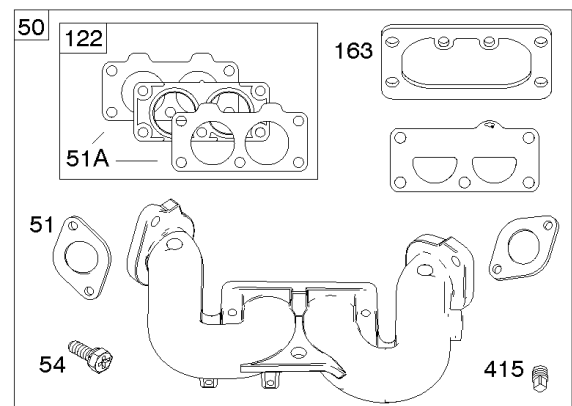

Carburetor, Fuel Supply

REF NO	PART NO	QTY	DESCRIPTION
1127	695407		SCREW -(Float Bowl) (Float Bowl to Carburetor Body)
1128	690990		SCREW -(Carburetor Nozzle)
1169	690990		SCREW -(Carburetor Cover Plate)

Not For Reproduction

Cylinder Head, Rocker Arm Cover, Intake Manifold

Mfg. No: 44T977-0009-G1

Cylinder Head, Rocker Arm Cover, Intake Manifold

REF NO	PART NO	QTY	DESCRIPTION
5	799088		HEAD, Cylinder -(Cylinder #1)
5A	799089		HEAD, Cylinder -(Cylinder #2)
7	693997		GASKET, Cylinder Head
13	592244		SCREW -(Cylinder Head)
33	793557		VALVE, Exhaust
34	793556		VALVE, Intake
35	694865		SPRING, Valve -(Intake)
36	694865		SPRING, Valve -(Exhaust)
42	499586		KEEPER, Valve
45	690977		TAPPET, Valve
50	797503		MANIFOLD, Intake
51	594427		GASKET, Intake
51A	690949		GASKET, Intake
53	690951		STUD -(Carburetor)
54	699816		SCREW -(Intake Manifold)
122	593425		SPACER, Carburetor
163	691001		GASKET, Air Cleaner
192	690083		ADJUSTER, Rocker Arm
213	799153		BRACKET, Choke Control
337	491055S		PLUG, Spark
383	19576S		WRENCH, Spark Plug
415	794903		PLUG
635	692076		BOOT, Spark Plug
654	690958		NUT -(Carburetor)
798	697890		SCREW -(Rocker Arm)
868	690968		SEAL, Valve
883	690970		GASKET, Exhaust
914	691127		SCREW -(Rocker Cover)
918	596163		HOSE, Vacuum -Used Before Code Date 19091800
918	593641		HOSE, Vacuum -Used After Code Date 19091700
929	691003		SCREW -(Choke Control Bracket)
929A	794904		SCREW -(Choke Control Bracket)
1022	690971		GASKET, Rocker Cover
1023	793146		COVER, Rocker -(Cylinder #1)
1023A	499600		COVER, Rocker -(Cylinder #2)
1026	690981		ROD, Push -(Steel)
1026A	690982		ROD, Push -(Aluminum)
1029	690972		ARM, Rocker

Cylinder Head, Rocker Arm Cover, Intake Manifold

Mfg. No: 44T977-0009-G1

Cylinder Head, Rocker Arm Cover, Intake Manifold

REF NO	PART NO	QTY	DESCRIPTION
1029A	807323		ARM, Rocker
1100	791959		PIVOT, Rocker Arm