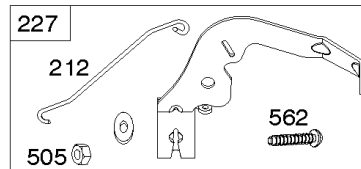

Cylinder Head, Rocker Arm Cover, Intake Manifold

Mfg. No: 44T977-0009-G1

Cylinder Head, Rocker Arm Cover, Intake Manifold

REF NO	PART NO	QTY	DESCRIPTION
1029A	807323		ARM, Rocker
1100	791959		PIVOT, Rocker Arm

Not For Reproduction

1319 WARNING LABEL

REQUIRED when replacing parts with warning labels affixed.

1319A WARNING LABEL

REQUIRED when replacing parts with warning labels affixed.

1330 REPAIR MANUAL

1036 EMISSIONS LABEL

Cylinder, Crankshaft, Camshaft, Air Guides

REF NO	PART NO	QTY	DESCRIPTION
1	594970		CYLINDER ASSEMBLY -Used After Code Date 15071500
1A	594162		CYLINDER ASSEMBLY -Used Before Code Date 15071600
2	797673		KIT, Bushing/Seal -(Magneto Side)
3	391086S		SEAL, Oil -(Magneto Side)
8	792185		BREATHER ASSEMBLY -Used Before Code Date 14082500
9	690937		GASKET, Breather -Used Before Code Date 14082500
10	691108		SCREW -(Breather Assembly)
11	594163		TUBE, Breather -Used After Code Date 14082400
11A	792184		TUBE, Breather -Used Before Code Date 14082500
16	595707		CRANKSHAFT
24	222698S		KEY, Flywheel
25	792072		PISTON ASSEMBLY -(.020" Oversize)
25	792023		PISTON ASSEMBLY -(Standard)
26	792073		SET, Ring -(.020" Oversize)
26	792026		SET, Ring -(Standard)
27	690975		LOCK, Piston Pin
28	696581		PIN, Piston -(Standard)
29	796209		ROD, Connecting
32	690976		SCREW -(Connecting Rod)
45	690977		TAPPET, Valve
46	797242		CAMSHAFT
212	695238		LINK, Throttle
227	798856		LEVER, Governor Control
250	690957		RETAINER, Breather -Used Before Code Date 14082500
252	794389		COLLECTOR, Oil -Used Before Code Date 14082500
306	796852		SHIELD, Cylinder -(Cylinder #1)
306A	591665		SHIELD, Cylinder -(Cylinder 2)
307	691003		SCREW -(Cylinder Shield)
307A	691108		SCREW -(Cylinder Shield)
357	691483		KEY, Drive Pulley
377	690979		KEY, Woodruff
405	594937		SCREW -(Back Plate) -Used After Code Date 15071500
405	697820		SCREW -(Back Plate) -Used Before Code Date 15071600