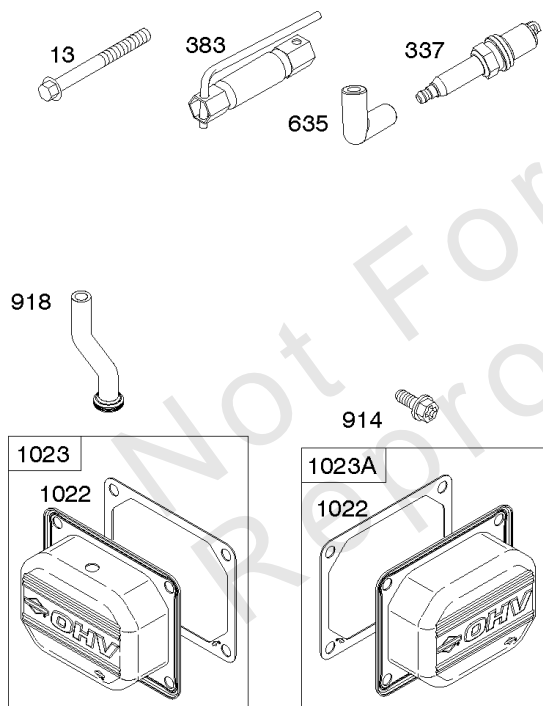

Cylinder Head, Rocker Arm Cover, Intake Manifold

Mfg. No: 44T977-0009-G1

Cylinder Head, Rocker Arm Cover, Intake Manifold

REF NO	PART NO	QTY	DESCRIPTION
5	799088		HEAD, Cylinder -(Cylinder #1)
5A	799089		HEAD, Cylinder -(Cylinder #2)
7	693997		GASKET, Cylinder Head
13	592244		SCREW -(Cylinder Head)
33	793557		VALVE, Exhaust
34	793556		VALVE, Intake
35	694865		SPRING, Valve -(Intake)
36	694865		SPRING, Valve -(Exhaust)
42	499586		KEEPER, Valve
45	690977		TAPPET, Valve
50	797503		MANIFOLD, Intake
51	594427		GASKET, Intake
51A	690949		GASKET, Intake
53	690951		STUD -(Carburetor)
54	699816		SCREW -(Intake Manifold)
122	593425		SPACER, Carburetor
163	691001		GASKET, Air Cleaner
192	690083		ADJUSTER, Rocker Arm
213	799153		BRACKET, Choke Control
337	491055S		PLUG, Spark
383	19576S		WRENCH, Spark Plug
415	794903		PLUG
635	692076		BOOT, Spark Plug
654	690958		NUT -(Carburetor)
798	697890		SCREW -(Rocker Arm)
868	690968		SEAL, Valve
883	690970		GASKET, Exhaust
914	691127		SCREW -(Rocker Cover)
918	596163		HOSE, Vacuum -Used Before Code Date 19091800
918	593641		HOSE, Vacuum -Used After Code Date 19091700
929	691003		SCREW -(Choke Control Bracket)
929A	794904		SCREW -(Choke Control Bracket)
1022	690971		GASKET, Rocker Cover
1023	793146		COVER, Rocker -(Cylinder #1)
1023A	499600		COVER, Rocker -(Cylinder #2)
1026	690981		ROD, Push -(Steel)
1026A	690982		ROD, Push -(Aluminum)
1029	690972		ARM, Rocker