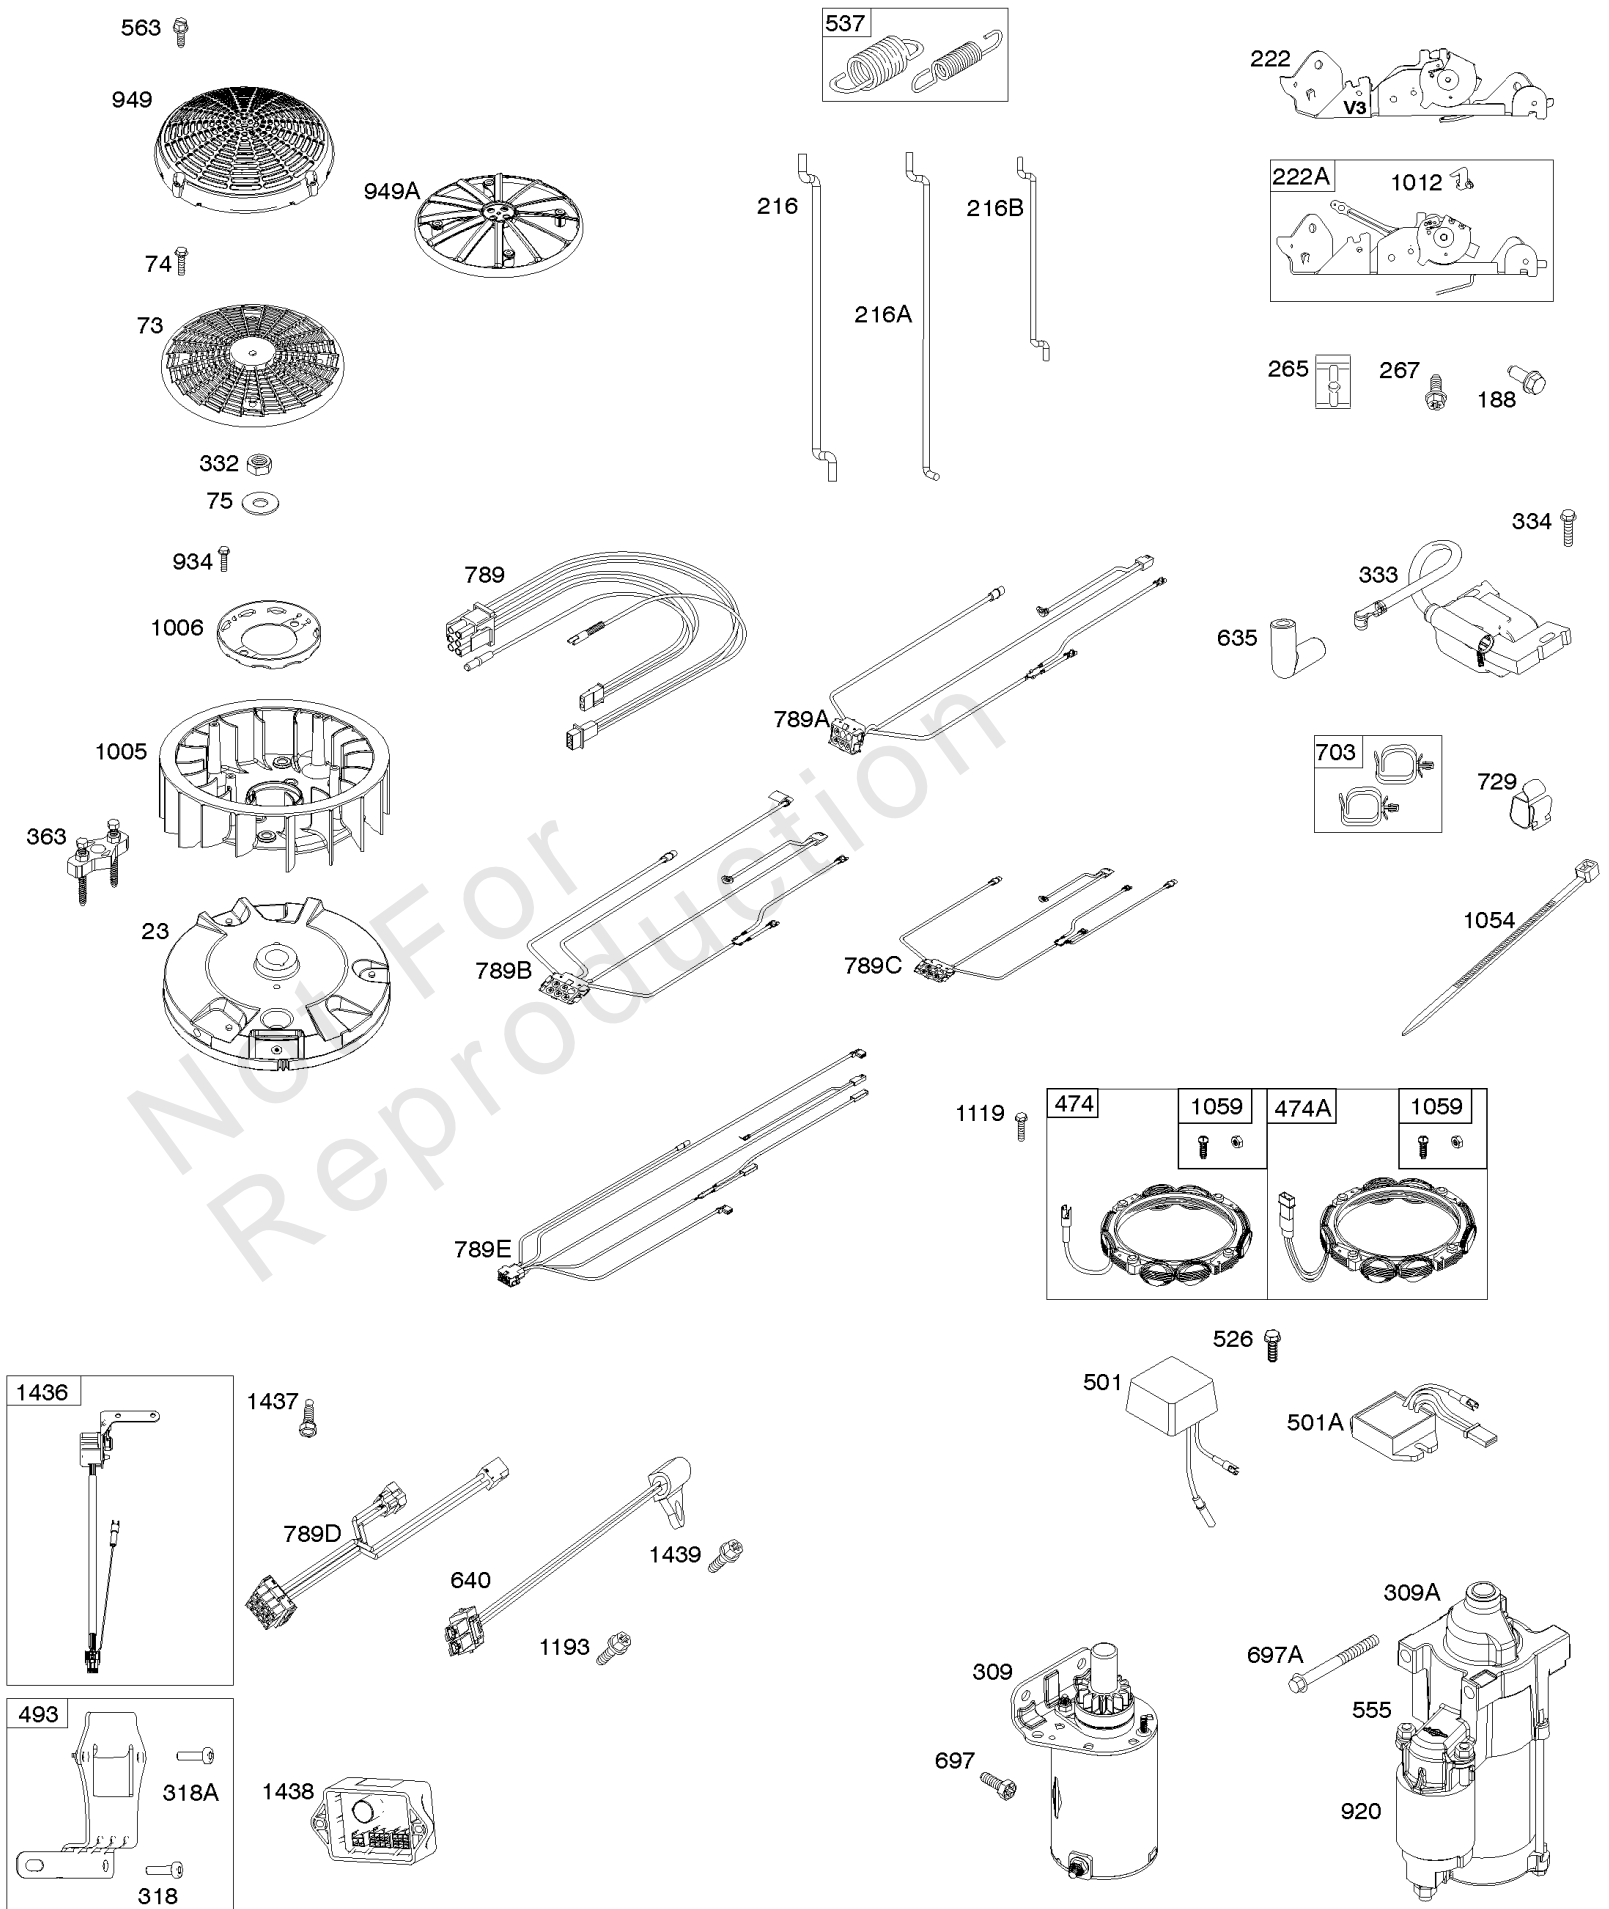

Flywheel, Controls, Wire Harness, Alternator, Starter

REF NO	PART NO	QTY	DESCRIPTION
23	594169		FLYWHEEL
73	494439		SCREEN, Rotating
74	698425		SCREW -(Rotating Screen)
75	691056		WASHER -(Flywheel)
188	691108		SCREW -(Control Bracket)
216A	796229		LINK, Choke -(Choke A Matic)
222A	592555		BRACKET, Control
265	691024		CLAMP, Casing
267	792629		SCREW -(Casing Clamp)
309	590476		MOTOR, Starter
318	691127		SCREW -(Mounting Bracket)
318A	792629		SCREW -(Mounting Bracket)
332	691059		NUT -(Flywheel)
333	592846		ARMATURE, Magneto
334	691061		SCREW -(Magneto Armature)
363	19203		PULLER, Flywheel
474	592829		ALTERNATOR -(5 or 9 Amp. Tri Circuit, Regulated)
474A	592830		ALTERNATOR -(10-16 Amp Regulated)
493	797176		BRACKET, Mounting
501	794360		REGULATOR
501A	593490		REGULATOR
526	691108		SCREW -(Regulator)
537	594915		KIT, Governor/Idle Spring
555	593489		SCREW -(Starter Solenoid)
563	799360		SCREW -(Debris Screen Guard)
635	692076		BOOT, Spark Plug
640	796913		WIRE ASSEMBLY -(Thermistor)
697	591909		SCREW -(Starter Motor) (Drive Cap)
703	691010		CLIP
729	593826		CLIP, Wire
789	695050		HARNESS, Wiring
789A	591392		HARNESS, Wiring
934	593638		SCREW -(Fan Retainer) -Used After Code Date 14082400
934	592604		SCREW -(Fan Retainer) -Used Before Code Date 14082500
949	799357		GUARD, Debris Screen
949A	593206		GUARD, Debris Screen
1005	593640		FAN, Flywheel