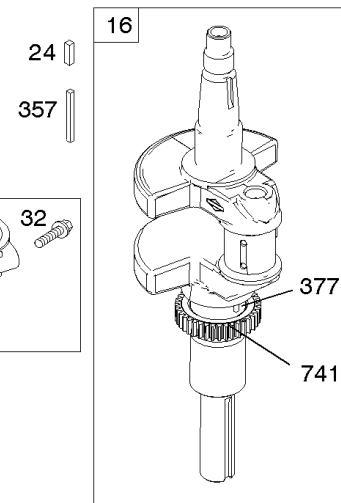

1319 WARNING LABEL

REQUIRED when replacing parts with warning labels affixed.

1319A WARNING LABEL

REQUIRED when replacing parts with warning labels affixed.

1330 REPAIR MANUAL

1036 EMISSIONS LABEL

Cylinder, Crankshaft, Camshaft, Air Guides

REF NO	PART NO	QTY	DESCRIPTION
447	691003		SCREW -(Air Guide Cover)
505	691029		NUT -(Governor Control Lever)
540	594325		PLATE, Baffle
562	690311		BOLT -(Governor Control Lever)
573	594902		PLATE, Back
584	594164		COVER, Breather Passage
618	594326		SCREW -(Baffle Plate)
718	690959		PIN, Locating
718A	594988		PIN, Locating
741	690980		GEAR, Timing
850	100106		SEALANT, Liquid
865	591667		COVER, Air Guide -(Valley)
1036	-----		Label-Emissions
1263	594166		REED, Breather
1264	594165		SCREW -(Breather Reed)
1319	794467		LABEL, Warning
1319A	797669		LABEL, Warning
1330	273521		MANUAL, Repair