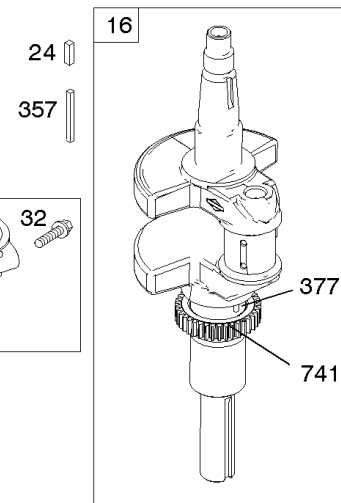

Cylinder Head, Rocker Arm Cover, Intake Manifold

Mfg. No: 44T977-0009-G1

Cylinder Head, Rocker Arm Cover, Intake Manifold

REF NO	PART NO	QTY	DESCRIPTION
1029A	807323		ARM, Rocker
1100	791959		PIVOT, Rocker Arm

Cylinder, Crankshaft, Camshaft, Air Guides

REF NO	PART NO	QTY	DESCRIPTION
1	594970		CYLINDER ASSEMBLY -Used After Code Date 15071500
1A	594162		CYLINDER ASSEMBLY -Used Before Code Date 15071600
2	797673		KIT, Bushing/Seal -(Magneto Side)
3	391086S		SEAL, Oil -(Magneto Side)
8	792185		BREATHER ASSEMBLY -Used Before Code Date 14082500
9	690937		GASKET, Breather -Used Before Code Date 14082500
10	691108		SCREW -(Breather Assembly)
11	594163		TUBE, Breather -Used After Code Date 14082400
11A	792184		TUBE, Breather -Used Before Code Date 14082500
16	595707		CRANKSHAFT
24	222698S		KEY, Flywheel
25	792072		PISTON ASSEMBLY -(.020" Oversize)
25	792023		PISTON ASSEMBLY -(Standard)
26	792073		SET, Ring -(.020" Oversize)
26	792026		SET, Ring -(Standard)
27	690975		LOCK, Piston Pin
28	696581		PIN, Piston -(Standard)
29	796209		ROD, Connecting
32	690976		SCREW -(Connecting Rod)
45	690977		TAPPET, Valve
46	797242		CAMSHAFT
212	695238		LINK, Throttle
227	798856		LEVER, Governor Control
250	690957		RETAINER, Breather -Used Before Code Date 14082500
252	794389		COLLECTOR, Oil -Used Before Code Date 14082500
306	796852		SHIELD, Cylinder -(Cylinder #1)
306A	591665		SHIELD, Cylinder -(Cylinder 2)
307	691003		SCREW -(Cylinder Shield)
307A	691108		SCREW -(Cylinder Shield)
357	691483		KEY, Drive Pulley
377	690979		KEY, Woodruff
405	594937		SCREW -(Back Plate) -Used After Code Date 15071500
405	697820		SCREW -(Back Plate) -Used Before Code Date 15071600