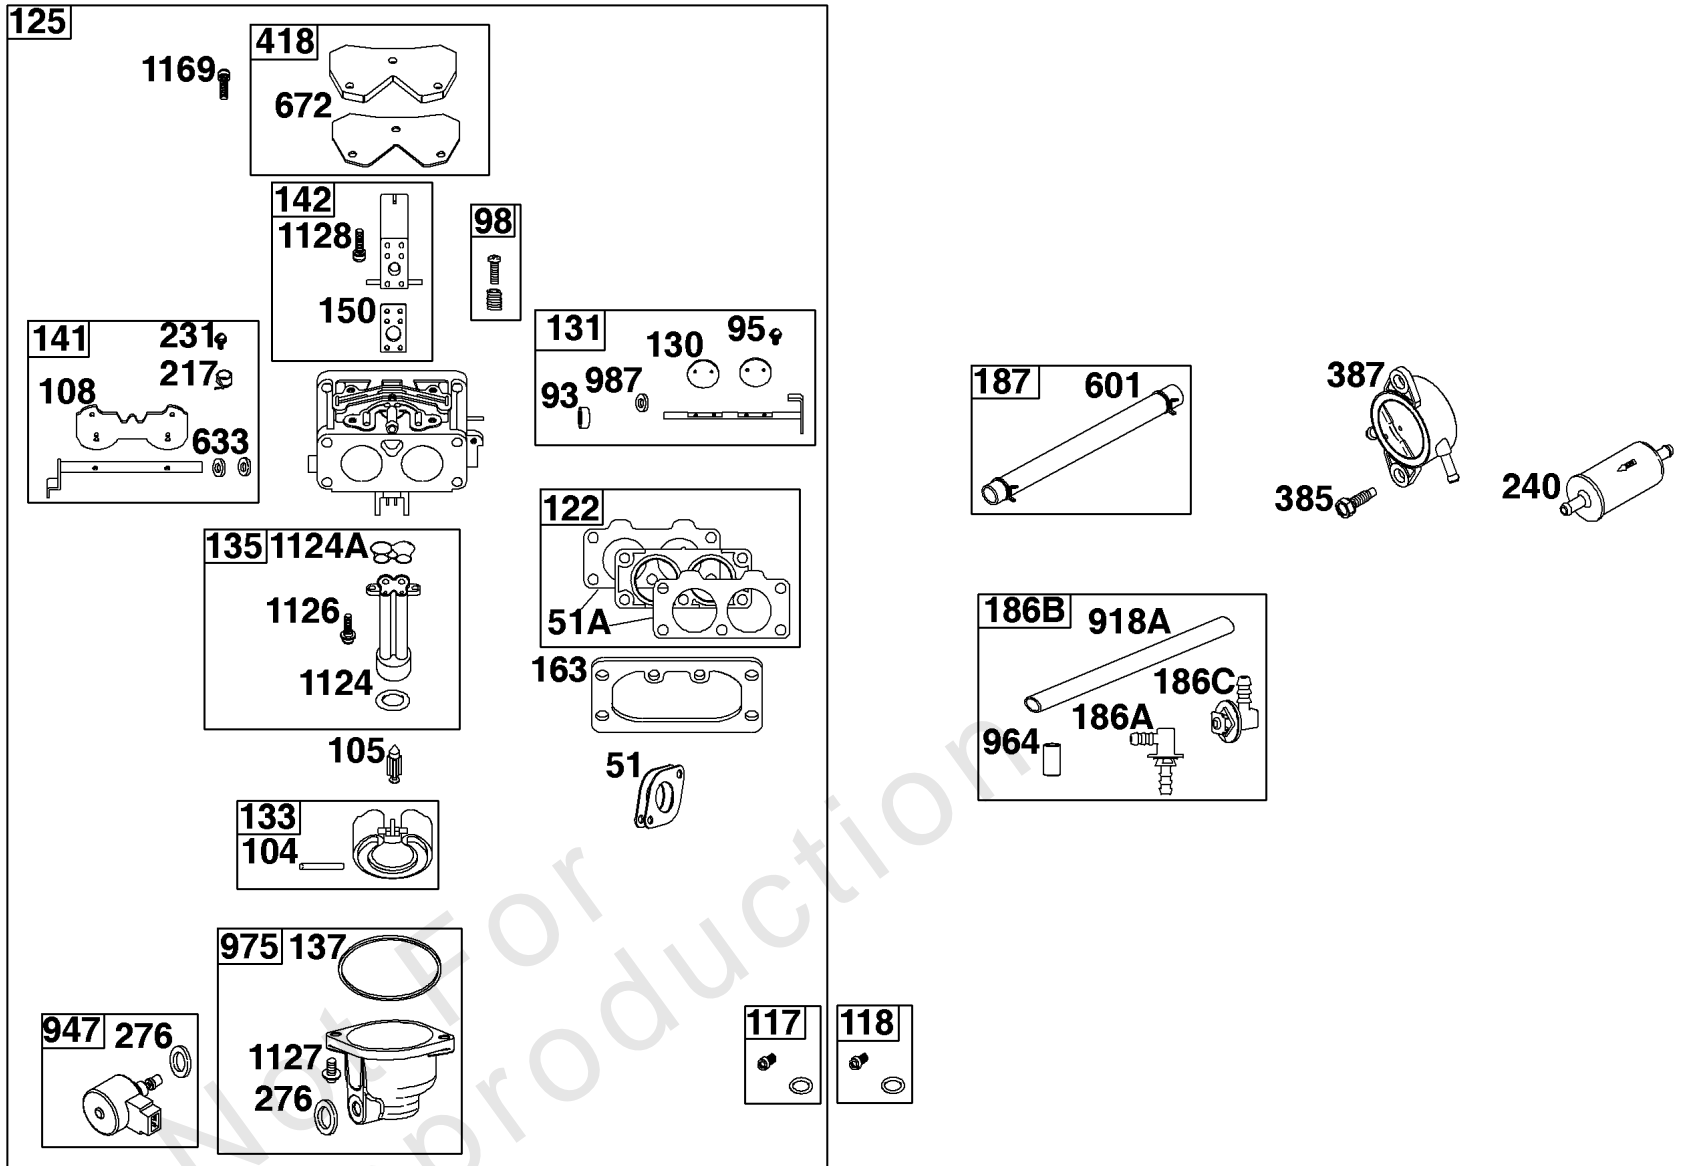

Carburetor, Fuel Supply

REF NO	PART NO	QTY	DESCRIPTION
51	690949		GASKET, Intake
51A	594427		GASKET, Intake
93	845864		BUSHING, Throttle Shaft
95	690718		SCREW -(Throttle Valve)
98	699721		KIT, Idle Speed
104	694918		PIN, Float Hinge
105	797410		VALVE, Float Needle
108	699723		VALVE, Choke
117	842081		JET, Main -(Standard) (Standard)
118	699733		JET, Main -(High Altitude) (High Altitude)
122	593425		SPACER, Carburetor
125	799109		CARBURETOR
130	690993		VALVE, Throttle
131	799113		KIT, Throttle Shaft
133	699724		FLOAT, Carburetor
135	699729		TUBE, Fuel Transfer
137	690994		GASKET, Float Bowl
141	799112		KIT, Choke Shaft
142	796871		NOZZLE, Carburetor
150	841649		GASKET, Nozzle
163	691001		GASKET, Air Cleaner
186B	799158		CONNECTOR, Hose -(EVAP)
186C	845141		CONNECTOR, Hose -(EVAP)
187	791766		LINE, Fuel -(Cut To Required Length)
217	799771		SPRING, Choke Return
231	690718		SCREW -(Choke Valve)
240	845125		FILTER, Fuel
276	695410		WASHER, Sealing
385	797409		SCREW -(Fuel Pump)
387	808656		PUMP, Fuel
418	795912		PLATE, Carburetor Cover
601	691038		CLAMP, Hose -(Black)
633	690722		SEAL, Choke/Throttle Shaft
672	690234		GASKET, Carburetor Plate
918A	799160		HOSE, Vacuum -(Length 9.4 Inches)
947	596039		SOLENOID, Fuel
964	799159		CAP, Connector
975	799114		BOWL, Float
987	808183		SEAL, Choke/Throttle Shaft
1124	841653		SEAL, O-Ring -(Fuel Transfer Tube)
1124A	690988		SEAL, O-Ring -(Fuel Transfer Tube)
1126	690991		SCREW -(Fuel Transfer Tube)

Carburetor, Fuel Supply

REF NO	PART NO	QTY	DESCRIPTION
1127	695407		SCREW -(Float Bowl) (Float Bowl to Carburetor Body)
1128	690990		SCREW -(Carburetor Nozzle)
1169	690990		SCREW -(Carburetor Cover Plate)