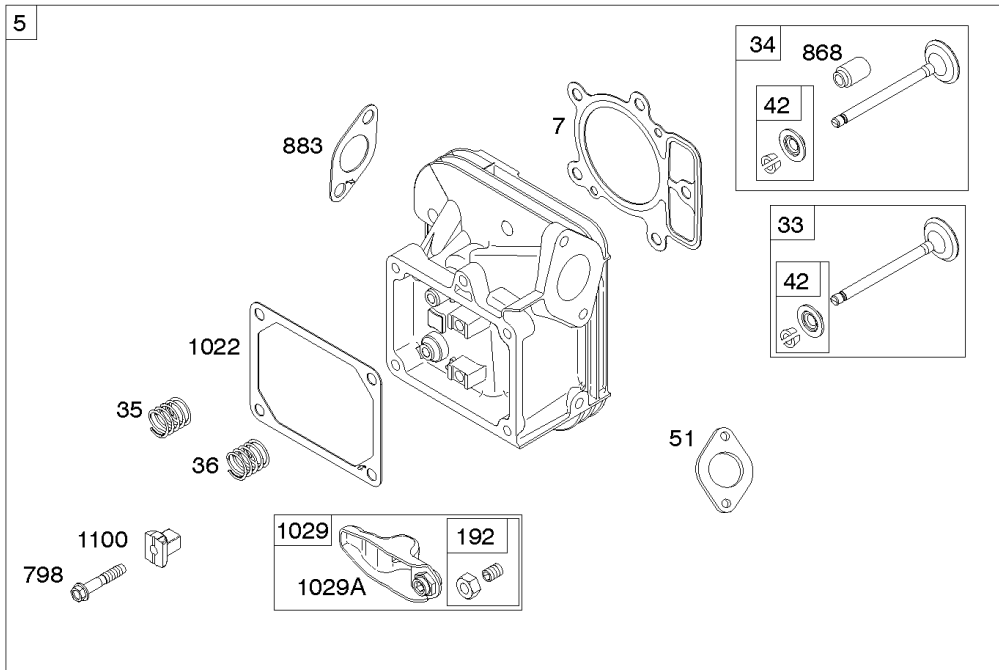

Carburetor, Fuel Supply

REF NO	PART NO	QTY	DESCRIPTION
1127	695407		SCREW -(Float Bowl) (Float Bowl to Carburetor Body)
1128	690990		SCREW -(Carburetor Nozzle)
1169	690990		SCREW -(Carburetor Cover Plate)

Not For Reproduction

Cylinder Head, Rocker Arm Cover, Intake Manifold

Mfg. No: 44T977-0009-G1

Cylinder Head, Rocker Arm Cover, Intake Manifold

REF NO	PART NO	QTY	DESCRIPTION
5	799088		HEAD, Cylinder -(Cylinder #1)
5A	799089		HEAD, Cylinder -(Cylinder #2)
7	693997		GASKET, Cylinder Head
13	592244		SCREW -(Cylinder Head)
33	793557		VALVE, Exhaust
34	793556		VALVE, Intake
35	694865		SPRING, Valve -(Intake)
36	694865		SPRING, Valve -(Exhaust)
42	499586		KEEPER, Valve
45	690977		TAPPET, Valve
50	797503		MANIFOLD, Intake
51	594427		GASKET, Intake
51A	690949		GASKET, Intake
53	690951		STUD -(Carburetor)
54	699816		SCREW -(Intake Manifold)
122	593425		SPACER, Carburetor
163	691001		GASKET, Air Cleaner
192	690083		ADJUSTER, Rocker Arm
213	799153		BRACKET, Choke Control
337	491055S		PLUG, Spark
383	19576S		WRENCH, Spark Plug
415	794903		PLUG
635	692076		BOOT, Spark Plug
654	690958		NUT -(Carburetor)
798	697890		SCREW -(Rocker Arm)
868	690968		SEAL, Valve
883	690970		GASKET, Exhaust
914	691127		SCREW -(Rocker Cover)
918	596163		HOSE, Vacuum -Used Before Code Date 19091800
918	593641		HOSE, Vacuum -Used After Code Date 19091700
929	691003		SCREW -(Choke Control Bracket)
929A	794904		SCREW -(Choke Control Bracket)
1022	690971		GASKET, Rocker Cover
1023	793146		COVER, Rocker -(Cylinder #1)
1023A	499600		COVER, Rocker -(Cylinder #2)
1026	690981		ROD, Push -(Steel)
1026A	690982		ROD, Push -(Aluminum)
1029	690972		ARM, Rocker

Cylinder Head, Rocker Arm Cover, Intake Manifold

Mfg. No: 44T977-0009-G1

Cylinder Head, Rocker Arm Cover, Intake Manifold

REF NO	PART NO	QTY	DESCRIPTION
1029A	807323		ARM, Rocker
1100	791959		PIVOT, Rocker Arm