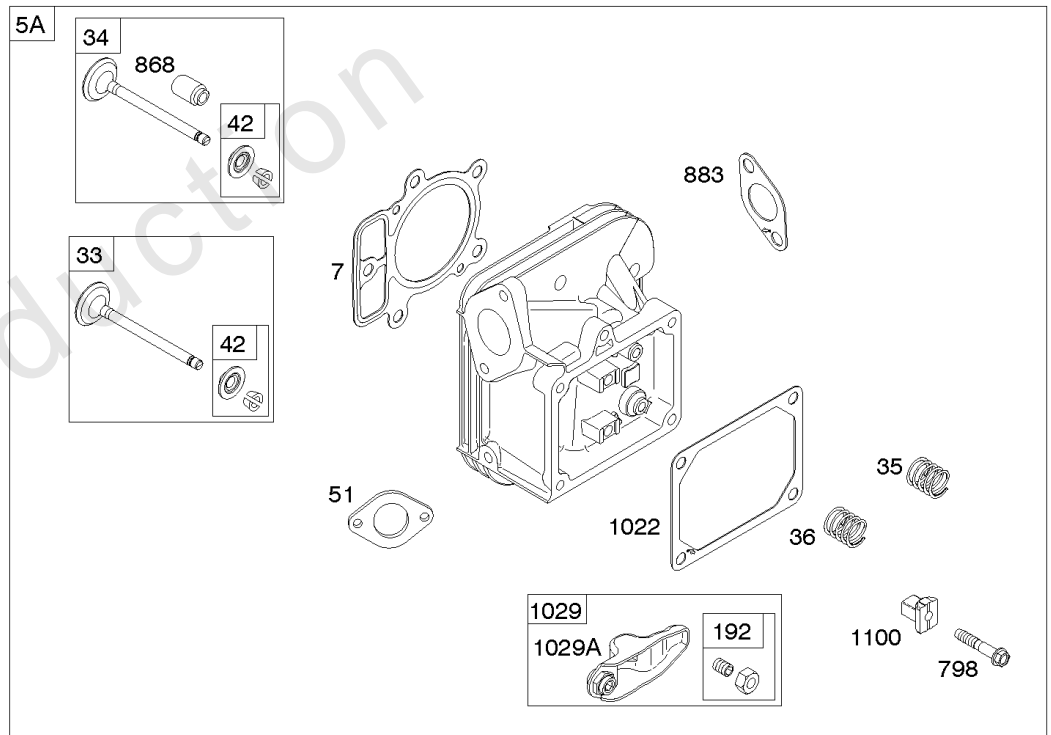

Carburetor, Fuel Supply

REF NO	PART NO	QTY	DESCRIPTION
1127	695407		SCREW -(Float Bowl) (Float Bowl to Carburetor Body)
1128	690990		SCREW -(Carburetor Nozzle)
1169	690990		SCREW -(Carburetor Cover Plate)

Not For Reproduction

Cylinder Head, Rocker Arm Cover, Intake Manifold

Mfg. No: 44T977-0009-G1

Cylinder Head, Rocker Arm Cover, Intake Manifold

REF NO	PART NO	QTY	DESCRIPTION
5	799088		HEAD, Cylinder -(Cylinder #1)
5A	799089		HEAD, Cylinder -(Cylinder #2)
7	693997		GASKET, Cylinder Head
13	592244		SCREW -(Cylinder Head)
33	793557		VALVE, Exhaust
34	793556		VALVE, Intake
35	694865		SPRING, Valve -(Intake)
36	694865		SPRING, Valve -(Exhaust)
42	499586		KEEPER, Valve
45	690977		TAPPET, Valve
50	797503		MANIFOLD, Intake
51	594427		GASKET, Intake
51A	690949		GASKET, Intake
53	690951		STUD -(Carburetor)
54	699816		SCREW -(Intake Manifold)
122	593425		SPACER, Carburetor
163	691001		GASKET, Air Cleaner
192	690083		ADJUSTER, Rocker Arm
213	799153		BRACKET, Choke Control
337	491055S		PLUG, Spark
383	19576S		WRENCH, Spark Plug
415	794903		PLUG
635	692076		BOOT, Spark Plug
654	690958		NUT -(Carburetor)
798	697890		SCREW -(Rocker Arm)
868	690968		SEAL, Valve
883	690970		GASKET, Exhaust
914	691127		SCREW -(Rocker Cover)
918	596163		HOSE, Vacuum -Used Before Code Date 19091800
918	593641		HOSE, Vacuum -Used After Code Date 19091700
929	691003		SCREW -(Choke Control Bracket)
929A	794904		SCREW -(Choke Control Bracket)
1022	690971		GASKET, Rocker Cover
1023	793146		COVER, Rocker -(Cylinder #1)
1023A	499600		COVER, Rocker -(Cylinder #2)
1026	690981		ROD, Push -(Steel)
1026A	690982		ROD, Push -(Aluminum)
1029	690972		ARM, Rocker

Cylinder Head, Rocker Arm Cover, Intake Manifold

Mfg. No: 44T977-0009-G1

Cylinder Head, Rocker Arm Cover, Intake Manifold

REF NO	PART NO	QTY	DESCRIPTION
1029A	807323		ARM, Rocker
1100	791959		PIVOT, Rocker Arm