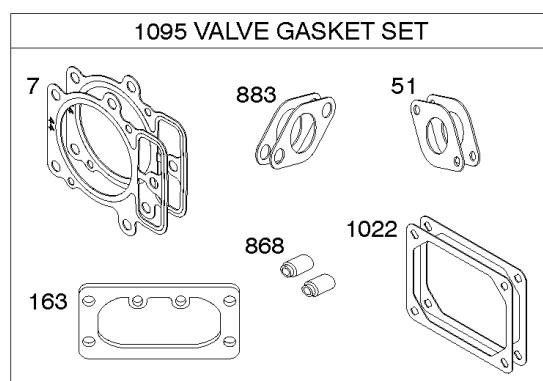

Engine/Valve Gasket Set, Carburetor Overhaul Kit

REF NO	PART NO	QTY	DESCRIPTION
3	391086S		SEAL, Oil -(Magneto Side)
7	693997		GASKET, Cylinder Head
9	690937		GASKET, Breather -Used Before Code Date 14082500
12	594195		GASKET, Crankcase -Used Before Code Date 15071600
20	795387		SEAL, Oil -(PTO Side)
22	694966		SCREW -(Crankcase Cover/Sump)
51	690949		GASKET, Intake
51A	594427		GASKET, Intake
93	845864		BUSHING, Throttle Shaft
104	694918		PIN, Float Hinge
105	797410		VALVE, Float Needle
121	799132		KIT, Carburetor Overhaul
122	593425		SPACER, Carburetor
137	690994		GASKET, Float Bowl
150	841649		GASKET, Nozzle
163	691001		GASKET, Air Cleaner
276	695410		WASHER, Sealing
358	799117		GASKET SET, Engine
524	691032		SEAL, O-Ring
633	690722		SEAL, Choke/Throttle Shaft
672	690234		GASKET, Carburetor Plate
691	790574		SEAL, Governor Shaft
842	691031		SEAL, O-Ring -(Dipstick Tube)
868	690968		SEAL, Valve
883	690970		GASKET, Exhaust
943	796222		SEAL, O-Ring -(Oil Pump Cover)
987	808183		SEAL, Choke/Throttle Shaft
1022	690971		GASKET, Rocker Cover
1095	694013		GASKET SET, Valve
1124	841653		SEAL, O-Ring -(Fuel Transfer Tube)
1124A	690988		SEAL, O-Ring -(Fuel Transfer Tube)