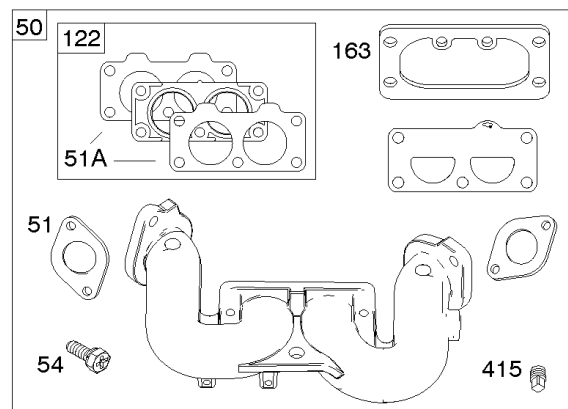

Cylinder Head, Rocker Arm Cover, Intake Manifold

Mfg. No: 44T977-0009-G1

Cylinder Head, Rocker Arm Cover, Intake Manifold

REF NO	PART NO	QTY	DESCRIPTION
5	799088		HEAD, Cylinder -(Cylinder #1)
5A	799089		HEAD, Cylinder -(Cylinder #2)
7	693997		GASKET, Cylinder Head
13	592244		SCREW -(Cylinder Head)
33	793557		VALVE, Exhaust
34	793556		VALVE, Intake
35	694865		SPRING, Valve -(Intake)
36	694865		SPRING, Valve -(Exhaust)
42	499586		KEEPER, Valve
45	690977		TAPPET, Valve
50	797503		MANIFOLD, Intake
51	594427		GASKET, Intake
51A	690949		GASKET, Intake
53	690951		STUD -(Carburetor)
54	699816		SCREW -(Intake Manifold)
122	593425		SPACER, Carburetor
163	691001		GASKET, Air Cleaner
192	690083		ADJUSTER, Rocker Arm
213	799153		BRACKET, Choke Control
337	491055S		PLUG, Spark
383	19576S		WRENCH, Spark Plug
415	794903		PLUG
635	692076		BOOT, Spark Plug
654	690958		NUT -(Carburetor)
798	697890		SCREW -(Rocker Arm)
868	690968		SEAL, Valve
883	690970		GASKET, Exhaust
914	691127		SCREW -(Rocker Cover)
918	596163		HOSE, Vacuum -Used Before Code Date 19091800
918	593641		HOSE, Vacuum -Used After Code Date 19091700
929	691003		SCREW -(Choke Control Bracket)
929A	794904		SCREW -(Choke Control Bracket)
1022	690971		GASKET, Rocker Cover
1023	793146		COVER, Rocker -(Cylinder #1)
1023A	499600		COVER, Rocker -(Cylinder #2)
1026	690981		ROD, Push -(Steel)
1026A	690982		ROD, Push -(Aluminum)
1029	690972		ARM, Rocker