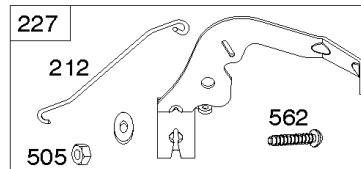

1319 WARNING LABEL

REQUIRED when replacing parts with warning labels affixed.

1319A WARNING LABEL

REQUIRED when replacing parts with warning labels affixed.

1330 REPAIR MANUAL

1036 EMISSIONS LABEL

Cylinder, Crankshaft, Camshaft, Air Guides

REF NO	PART NO	QTY	DESCRIPTION
447	691003		SCREW -(Air Guide Cover)
505	691029		NUT -(Governor Control Lever)
540	594325		PLATE, Baffle
562	690311		BOLT -(Governor Control Lever)
573	594902		PLATE, Back
584	594164		COVER, Breather Passage
618	594326		SCREW -(Baffle Plate)
718	690959		PIN, Locating
718A	594988		PIN, Locating
741	690980		GEAR, Timing
850	100106		SEALANT, Liquid
865	591667		COVER, Air Guide -(Valley)
1036	-----		Label-Emissions
1263	594166		REED, Breather
1264	594165		SCREW -(Breather Reed)
1319	794467		LABEL, Warning
1319A	797669		LABEL, Warning
1330	273521		MANUAL, Repair