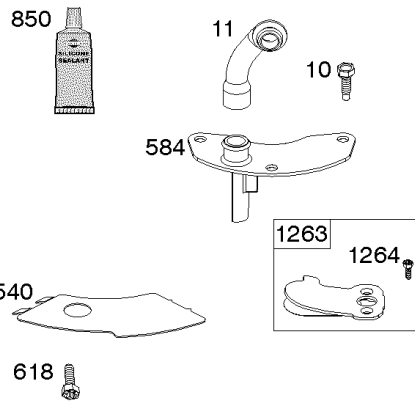

Cylinder Head, Rocker Arm Cover, Intake Manifold

Mfg. No: 44T977-0009-G1

Cylinder Head, Rocker Arm Cover, Intake Manifold

REF NO	PART NO	QTY	DESCRIPTION
1029A	807323		ARM, Rocker
1100	791959		PIVOT, Rocker Arm

Not For Reproduction

1319 WARNING LABEL

REQUIRED when replacing parts with warning labels affixed.

1319A WARNING LABEL

REQUIRED when replacing parts with warning labels affixed.

1330 REPAIR MANUAL

1036 EMISSIONS LABEL

Cylinder, Crankshaft, Camshaft, Air Guides

REF NO	PART NO	QTY	DESCRIPTION
1	594970		CYLINDER ASSEMBLY -Used After Code Date 15071500
1A	594162		CYLINDER ASSEMBLY -Used Before Code Date 15071600
2	797673		KIT, Bushing/Seal -(Magneto Side)
3	391086S		SEAL, Oil -(Magneto Side)
8	792185		BREATHER ASSEMBLY -Used Before Code Date 14082500
9	690937		GASKET, Breather -Used Before Code Date 14082500
10	691108		SCREW -(Breather Assembly)
11	594163		TUBE, Breather -Used After Code Date 14082400
11A	792184		TUBE, Breather -Used Before Code Date 14082500
16	595707		CRANKSHAFT
24	222698S		KEY, Flywheel
25	792072		PISTON ASSEMBLY -(.020" Oversize)
25	792023		PISTON ASSEMBLY -(Standard)
26	792073		SET, Ring -(.020" Oversize)
26	792026		SET, Ring -(Standard)
27	690975		LOCK, Piston Pin
28	696581		PIN, Piston -(Standard)
29	796209		ROD, Connecting
32	690976		SCREW -(Connecting Rod)
45	690977		TAPPET, Valve
46	797242		CAMSHAFT
212	695238		LINK, Throttle
227	798856		LEVER, Governor Control
250	690957		RETAINER, Breather -Used Before Code Date 14082500
252	794389		COLLECTOR, Oil -Used Before Code Date 14082500
306	796852		SHIELD, Cylinder -(Cylinder #1)
306A	591665		SHIELD, Cylinder -(Cylinder 2)
307	691003		SCREW -(Cylinder Shield)
307A	691108		SCREW -(Cylinder Shield)
357	691483		KEY, Drive Pulley
377	690979		KEY, Woodruff
405	594937		SCREW -(Back Plate) -Used After Code Date 15071500
405	697820		SCREW -(Back Plate) -Used Before Code Date 15071600