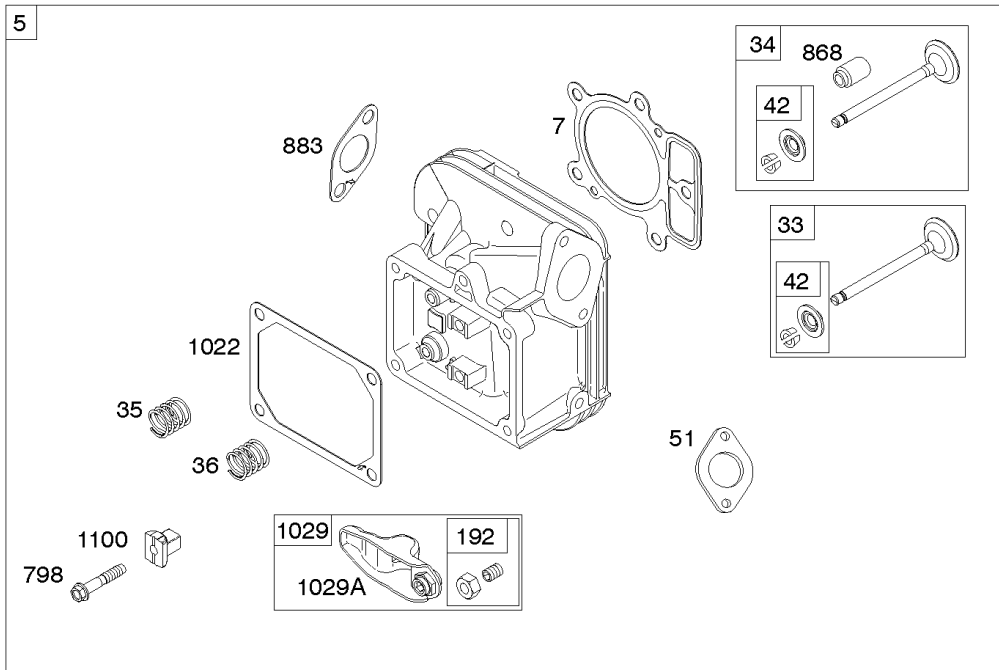

Cylinder Head, Rocker Arm Cover, Intake Manifold

Mfg. No: 44T977-0009-G1

Cylinder Head, Rocker Arm Cover, Intake Manifold

REF NO	PART NO	QTY	DESCRIPTION
5	799088		HEAD, Cylinder -(Cylinder #1)
5A	799089		HEAD, Cylinder -(Cylinder #2)
7	693997		GASKET, Cylinder Head
13	592244		SCREW -(Cylinder Head)
33	793557		VALVE, Exhaust
34	793556		VALVE, Intake
35	694865		SPRING, Valve -(Intake)
36	694865		SPRING, Valve -(Exhaust)
42	499586		KEEPER, Valve
45	690977		TAPPET, Valve
50	797503		MANIFOLD, Intake
51	594427		GASKET, Intake
51A	690949		GASKET, Intake
53	690951		STUD -(Carburetor)
54	699816		SCREW -(Intake Manifold)
122	593425		SPACER, Carburetor
163	691001		GASKET, Air Cleaner
192	690083		ADJUSTER, Rocker Arm
213	799153		BRACKET, Choke Control
337	491055S		PLUG, Spark
383	19576S		WRENCH, Spark Plug
415	794903		PLUG
635	692076		BOOT, Spark Plug
654	690958		NUT -(Carburetor)
798	697890		SCREW -(Rocker Arm)
868	690968		SEAL, Valve
883	690970		GASKET, Exhaust
914	691127		SCREW -(Rocker Cover)
918	596163		HOSE, Vacuum -Used Before Code Date 19091800
918	593641		HOSE, Vacuum -Used After Code Date 19091700
929	691003		SCREW -(Choke Control Bracket)
929A	794904		SCREW -(Choke Control Bracket)
1022	690971		GASKET, Rocker Cover
1023	793146		COVER, Rocker -(Cylinder #1)
1023A	499600		COVER, Rocker -(Cylinder #2)
1026	690981		ROD, Push -(Steel)
1026A	690982		ROD, Push -(Aluminum)
1029	690972		ARM, Rocker