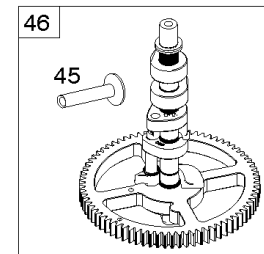

Cylinder Head, Rocker Arm Cover, Intake Manifold

Mfg. No: 44T977-0009-G1

Cylinder Head, Rocker Arm Cover, Intake Manifold

REF NO	PART NO	QTY	DESCRIPTION
1029A	807323		ARM, Rocker
1100	791959		PIVOT, Rocker Arm

Cylinder, Crankshaft, Camshaft, Air Guides

REF NO	PART NO	QTY	DESCRIPTION
1	594970		CYLINDER ASSEMBLY -Used After Code Date 15071500
1A	594162		CYLINDER ASSEMBLY -Used Before Code Date 15071600
2	797673		KIT, Bushing/Seal -(Magneto Side)
3	391086S		SEAL, Oil -(Magneto Side)
8	792185		BREATHER ASSEMBLY -Used Before Code Date 14082500
9	690937		GASKET, Breather -Used Before Code Date 14082500
10	691108		SCREW -(Breather Assembly)
11	594163		TUBE, Breather -Used After Code Date 14082400
11A	792184		TUBE, Breather -Used Before Code Date 14082500
16	595707		CRANKSHAFT
24	222698S		KEY, Flywheel
25	792072		PISTON ASSEMBLY -(.020" Oversize)
25	792023		PISTON ASSEMBLY -(Standard)
26	792073		SET, Ring -(.020" Oversize)
26	792026		SET, Ring -(Standard)
27	690975		LOCK, Piston Pin
28	696581		PIN, Piston -(Standard)
29	796209		ROD, Connecting
32	690976		SCREW -(Connecting Rod)
45	690977		TAPPET, Valve
46	797242		CAMSHAFT
212	695238		LINK, Throttle
227	798856		LEVER, Governor Control
250	690957		RETAINER, Breather -Used Before Code Date 14082500
252	794389		COLLECTOR, Oil -Used Before Code Date 14082500
306	796852		SHIELD, Cylinder -(Cylinder #1)
306A	591665		SHIELD, Cylinder -(Cylinder 2)
307	691003		SCREW -(Cylinder Shield)
307A	691108		SCREW -(Cylinder Shield)
357	691483		KEY, Drive Pulley
377	690979		KEY, Woodruff
405	594937		SCREW -(Back Plate) -Used After Code Date 15071500
405	697820		SCREW -(Back Plate) -Used Before Code Date 15071600