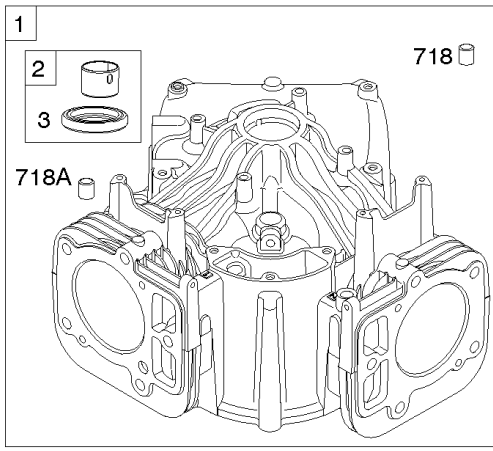

1319 WARNING LABEL

REQUIRED when replacing parts with warning labels affixed.

1319A WARNING LABEL

REQUIRED when replacing parts with warning labels affixed.

1330 REPAIR MANUAL

1036 EMISSIONS LABEL