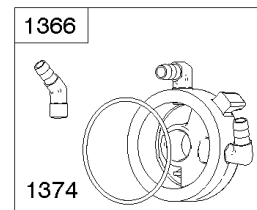

1319 WARNING LABEL

REQUIRED when replacing parts with warning labels affixed.

1319A WARNING LABEL

REQUIRED when replacing parts with warning labels affixed.

1330 REPAIR MANUAL

1036 EMISSIONS LABEL

Cylinder, Crankshaft, Camshaft, Air Guides

REF NO	PART NO	QTY	DESCRIPTION
447	691003		SCREW -(Air Guide Cover)
505	691029		NUT -(Governor Control Lever)
540	594325		PLATE, Baffle
562	690311		BOLT -(Governor Control Lever)
573	594902		PLATE, Back
584	594164		COVER, Breather Passage
618	594326		SCREW -(Baffle Plate)
718	690959		PIN, Locating
718A	594988		PIN, Locating
741	690980		GEAR, Timing
850	100106		SEALANT, Liquid
865	591667		COVER, Air Guide -(Valley)
1036	-----		Label-Emissions
1263	594166		REED, Breather
1264	594165		SCREW -(Breather Reed)
1319	794467		LABEL, Warning
1319A	797669		LABEL, Warning
1330	273521		MANUAL, Repair