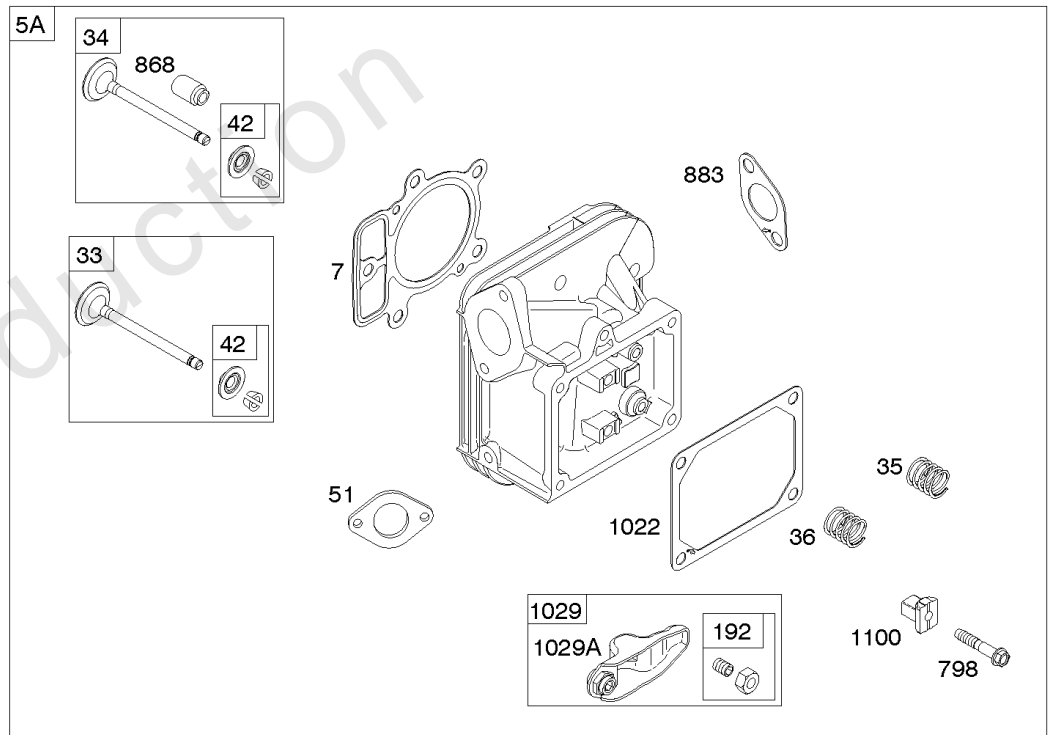

Cylinder Head, Rocker Arm Cover, Intake Manifold

Mfg. No: 44T977-0009-G1

Cylinder Head, Rocker Arm Cover, Intake Manifold

REF NO	PART NO	QTY	DESCRIPTION
5	799088		HEAD, Cylinder -(Cylinder #1)
5A	799089		HEAD, Cylinder -(Cylinder #2)
7	693997		GASKET, Cylinder Head
13	592244		SCREW -(Cylinder Head)
33	793557		VALVE, Exhaust
34	793556		VALVE, Intake
35	694865		SPRING, Valve -(Intake)
36	694865		SPRING, Valve -(Exhaust)
42	499586		KEEPER, Valve
45	690977		TAPPET, Valve
50	797503		MANIFOLD, Intake
51	594427		GASKET, Intake
51A	690949		GASKET, Intake
53	690951		STUD -(Carburetor)
54	699816		SCREW -(Intake Manifold)
122	593425		SPACER, Carburetor
163	691001		GASKET, Air Cleaner
192	690083		ADJUSTER, Rocker Arm
213	799153		BRACKET, Choke Control
337	491055S		PLUG, Spark
383	19576S		WRENCH, Spark Plug
415	794903		PLUG
635	692076		BOOT, Spark Plug
654	690958		NUT -(Carburetor)
798	697890		SCREW -(Rocker Arm)
868	690968		SEAL, Valve
883	690970		GASKET, Exhaust
914	691127		SCREW -(Rocker Cover)
918	596163		HOSE, Vacuum -Used Before Code Date 19091800
918	593641		HOSE, Vacuum -Used After Code Date 19091700
929	691003		SCREW -(Choke Control Bracket)
929A	794904		SCREW -(Choke Control Bracket)
1022	690971		GASKET, Rocker Cover
1023	793146		COVER, Rocker -(Cylinder #1)
1023A	499600		COVER, Rocker -(Cylinder #2)
1026	690981		ROD, Push -(Steel)
1026A	690982		ROD, Push -(Aluminum)
1029	690972		ARM, Rocker