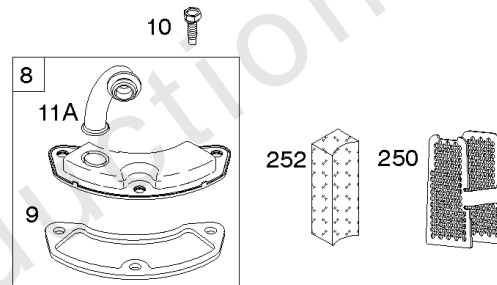

1319 WARNING LABEL

REQUIRED when replacing parts with warning labels affixed.

1319A WARNING LABEL

REQUIRED when replacing parts with warning labels affixed.

1330 REPAIR MANUAL

1036 EMISSIONS LABEL

Cylinder, Crankshaft, Camshaft, Air Guides

REF NO	PART NO	QTY	DESCRIPTION
447	691003		SCREW -(Air Guide Cover)
505	691029		NUT -(Governor Control Lever)
540	594325		PLATE, Baffle
562	690311		BOLT -(Governor Control Lever)
573	594902		PLATE, Back
584	594164		COVER, Breather Passage
618	594326		SCREW -(Baffle Plate)
718	690959		PIN, Locating
718A	594988		PIN, Locating
741	690980		GEAR, Timing
850	100106		SEALANT, Liquid
865	591667		COVER, Air Guide -(Valley)
1036	-----		Label-Emissions
1263	594166		REED, Breather
1264	594165		SCREW -(Breather Reed)
1319	794467		LABEL, Warning
1319A	797669		LABEL, Warning
1330	273521		MANUAL, Repair