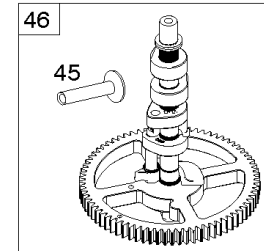

1319 WARNING LABEL

REQUIRED when replacing parts with warning labels affixed.

1319A WARNING LABEL

REQUIRED when replacing parts with warning labels affixed.

1330 REPAIR MANUAL

1036 EMISSIONS LABEL