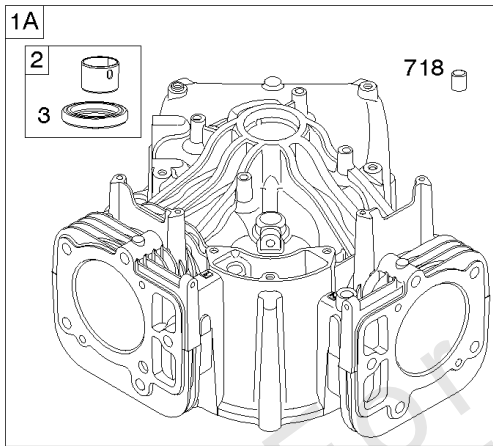

1319 WARNING LABEL

REQUIRED when replacing parts with warning labels affixed.

1319A WARNING LABEL

REQUIRED when replacing parts with warning labels affixed.

1330 REPAIR MANUAL

1036 EMISSIONS LABEL

Cylinder, Crankshaft, Camshaft, Air Guides

REF NO	PART NO	QTY	DESCRIPTION
447	691003		SCREW -(Air Guide Cover)
505	691029		NUT -(Governor Control Lever)
540	594325		PLATE, Baffle
562	690311		BOLT -(Governor Control Lever)
573	594902		PLATE, Back
584	594164		COVER, Breather Passage
618	594326		SCREW -(Baffle Plate)
718	690959		PIN, Locating
718A	594988		PIN, Locating
741	690980		GEAR, Timing
850	100106		SEALANT, Liquid
865	591667		COVER, Air Guide -(Valley)
1036	-----		Label-Emissions
1263	594166		REED, Breather
1264	594165		SCREW -(Breather Reed)
1319	794467		LABEL, Warning
1319A	797669		LABEL, Warning
1330	273521		MANUAL, Repair