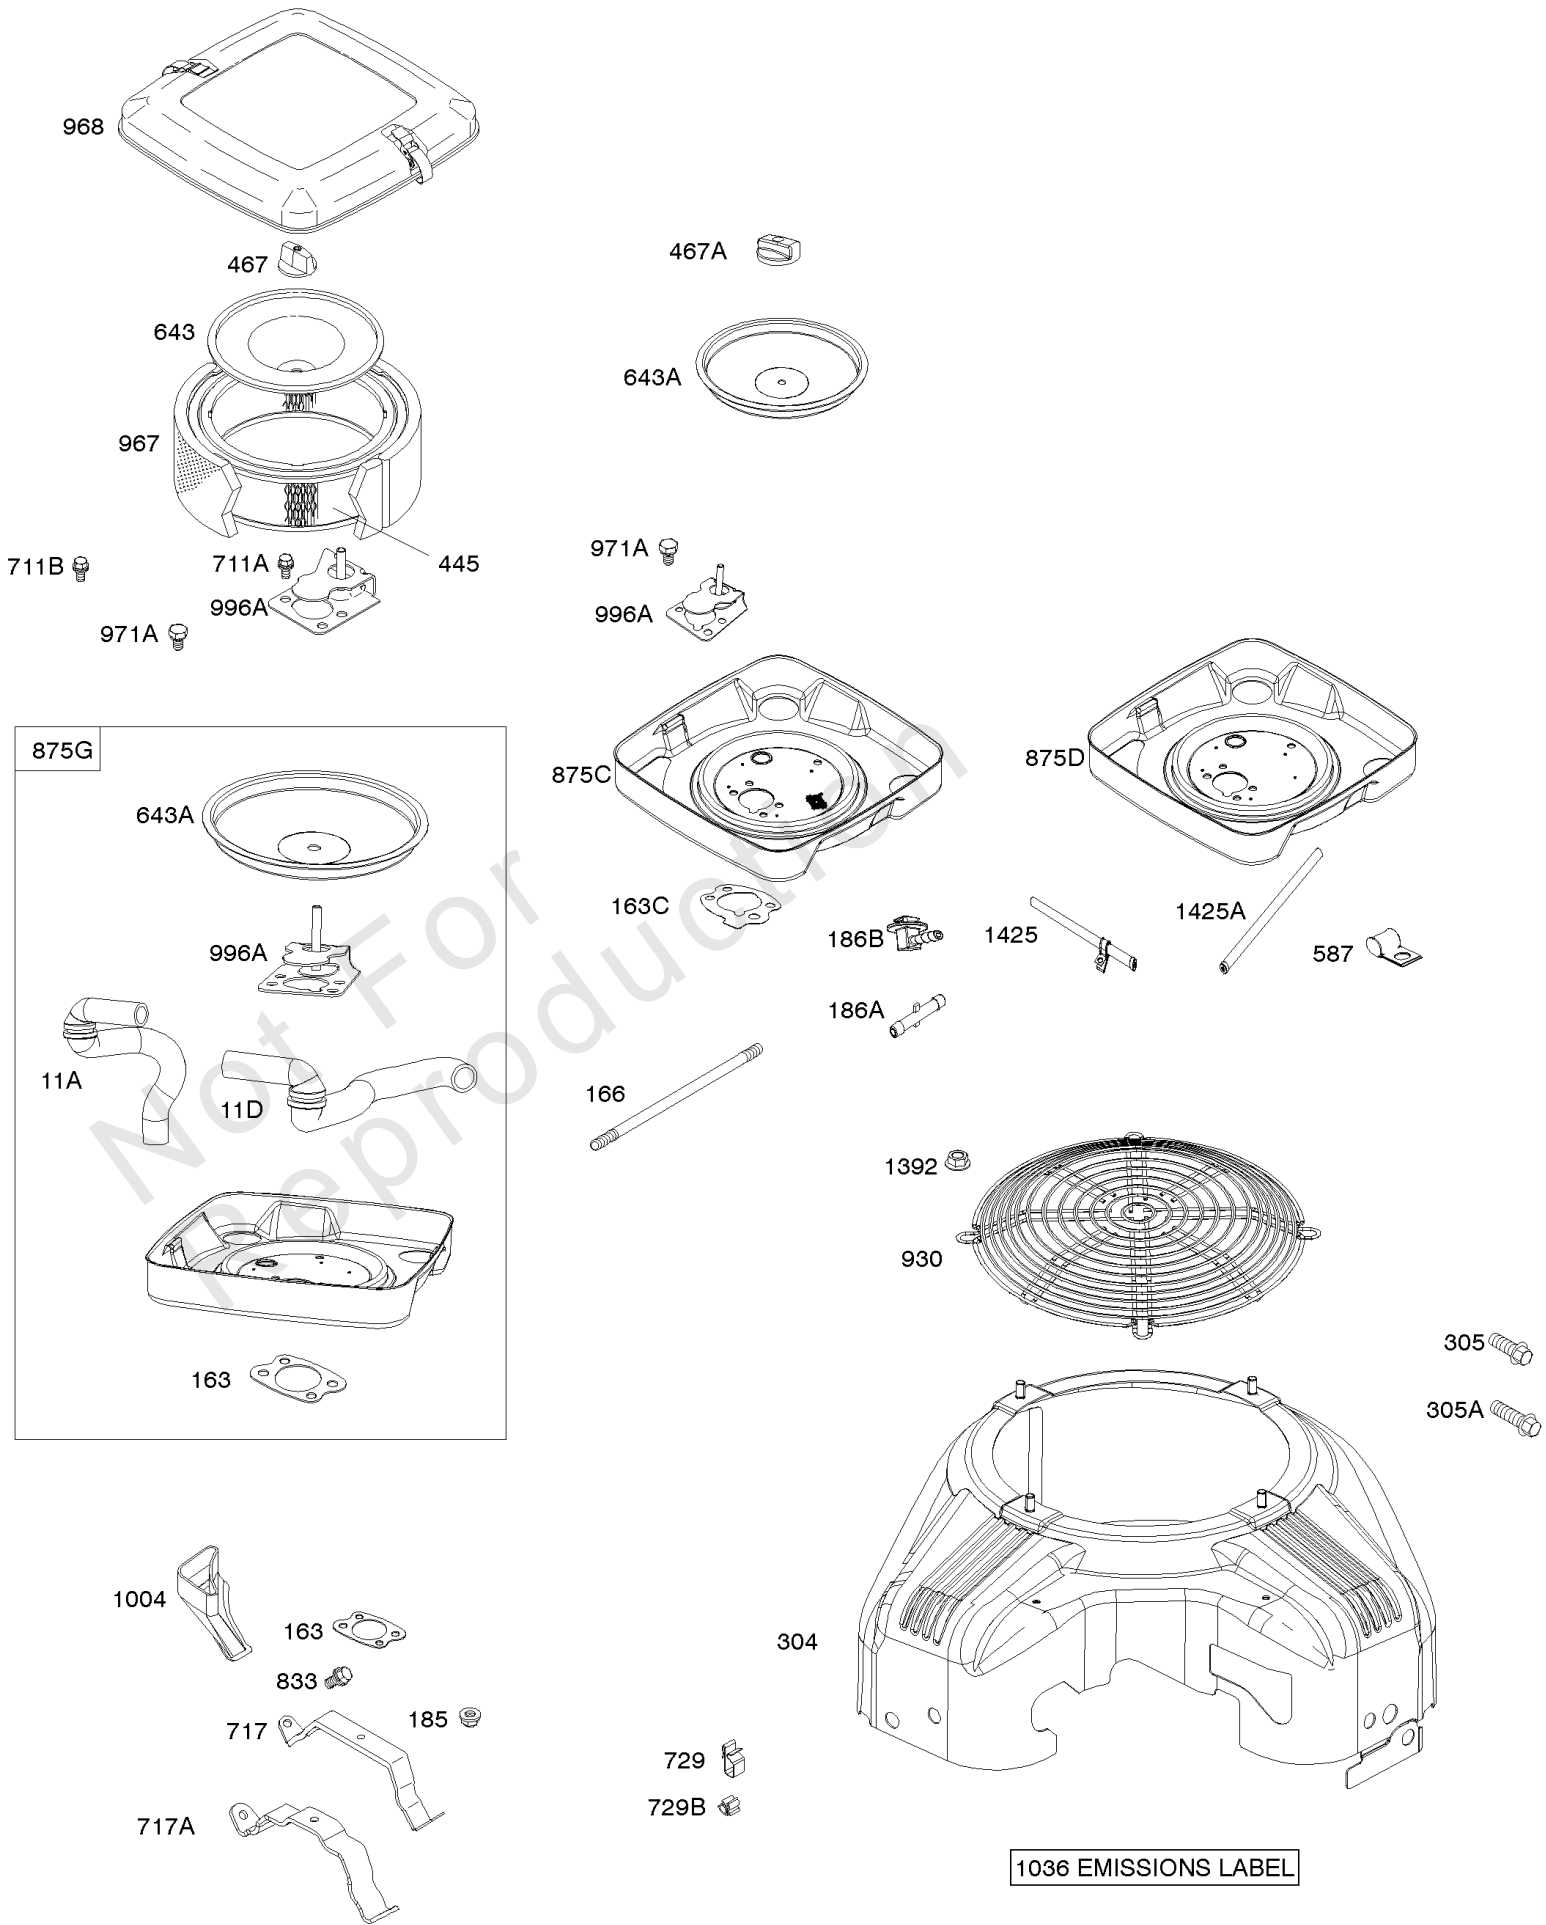

Not For
Reproduction

Air Cleaner, Blower Housing

REF NO	PART NO	QTY	DESCRIPTION
11A	844921		TUBE, Breather -Used After Code Date 10010700
11A	806083S		TUBE, Breather -Used Before Code Date 10010800
163	692081		GASKET, Air Cleaner -(Used With Metal Air Cleaner Base)
163C	844931		GASKET, Air Cleaner
166	844979		STUD -(Air Cleaner)
185	690939		NUT -(Air Cleaner Base)
186A	845121		CONNECTOR, Hose
186B	845141		CONNECTOR, Hose
304	844153		HOUSING, Blower
305	692056		SCREW -(Blower Housing) (14mm)
305A	692062		SCREW -(Blower Housing)
445	394018S		FILTER, A/C Cartridge -(Round)
467	691985		KNOB, Air Cleaner Cover
467A	844618		KNOB, Air Cleaner Cover
587	807116		CLAMP, Cable
643	692079		RETAINER, Air Filter
643A	844932		RETAINER, Air Filter
711A	807084		SCREW -(Carburetor Shield)
711B	807163		SCREW -(Carburetor Shield)
717	692542		STRAP/STUD, Air Cleaner Mounting
729	807136		CLIP, Wire -(Black)(Spring Steel)
729B	690586		CLIP, Wire -(Snap In)(Nylon)
833	841233		SCREW -(Air Cleaner Mounting Strap/Stud)
875C	844929		BASE, Air Cleaner
875G	846046		BASE, Air Cleaner -Used Before Code Date 12020100
875D	845142		BASE, Air Cleaner
930	846284		GUARD, Flywheel Fan
967	272490S		FILTER, Pre Cleaner -(Round)
968	699959		COVER, Air Cleaner -(Used With Metal Air Cleaner Base)
971A	807084		SCREW -(Air Cleaner Base to Carburetor/Throttle Body)
996A	844930		SHIELD, Carburetor
1004	842258		DUCT, Air -(Used With Metal Air Cleaner Base)
1036	-----		Label-Emissions
1392	690939		NUT -(Rewind Guard)
1425A	845717		HOSE, Purge Line