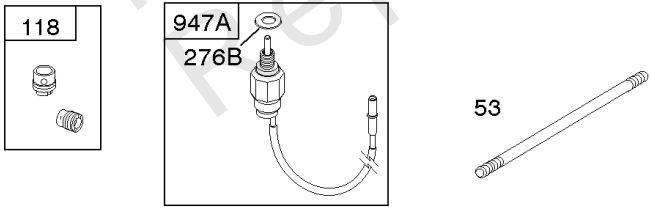

Carburetor (Nikki), Fuel Supply

REF NO	PART NO	QTY	DESCRIPTION
11A	844921		TUBE, Breather -Used After Code Date 10010700
11A	806083S		TUBE, Breather -Used Before Code Date 10010800
51	691694		GASKET, Intake -(Manifold/Carburetor Spacer)
51C	846597		GASKET, Intake
53	690746		STUD -(Carburetor)
72	806480		TUBE, Jet
94	842885		KIT, Idle Mixture
94A	844935		KIT, Idle Mixture
95	690718		SCREW -(Throttle Valve)
97	808375		SHAFT, Throttle
97A	844934		SHAFT, Throttle
98	807705		KIT, Idle Speed -(Idle Speed)
104	690739		PIN, Float Hinge
104A	844906		PIN, Float Hinge
105	807706		VALVE, Float Needle
105A	844907		VALVE, Float Needle
108	690729		VALVE, Choke
108A	844903		VALVE, Choke -(, For Replacement See Reference 125)
109	807711		SHAFT, Choke
109A	844913		SHAFT, Choke
117	806471		JET, Main -(Standard)
117A	844936		JET, Main -(Standard)
118	807907		JET, Main -(High Altitude) -Used Before Code Date 10010700
118A	845469		JET, Main -(High Altitude) (5000 > 9000 Feet) -Used After Code Date 10010600
118A	845837		JET, Main -(High Altitude) (9000 Feet and Above) -Used After Code Date 10010600
122	847047		SPACER, Carburetor -(19mm)
125	846280		CARBURETOR -(WHEN SERVICING SOLENOID CARBURETOR 808725 WITH 846280, ORDER SOLENOID844911) -Used Before Code Date 10010700
125A	844937		CARBURETOR -Used After Code Date 10010600 -Used Before Code Date 15093000
127	690731		PLUG, Welch
130A	690732		VALVE, Throttle
133A	844905		FLOAT, Carburetor
137	806481		GASKET, Float Bowl
137A	844908		GASKET, Float Bowl
142	691555		NOZZLE, Carburetor
163C	844931		GASKET, Air Cleaner
187	791766		LINE, Fuel -(15 Inches Long)(Cut To Required Length)