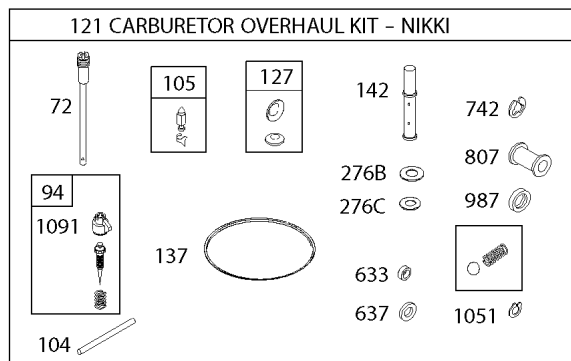

5360-15

Assemblies include all parts shown in frames.

02/10/2017

Engine, Carburetor and Valve Gasket Kits

REF NO	PART NO	QTY	DESCRIPTION
524	692053		SEAL, O-Ring -(Dipstick Tube)
633	690738		SEAL, Choke/Throttle Shaft
637	690735		WASHER -(Throttle Shaft)
691	842826		SEAL, Governor Shaft
742	805578		RETAINER, E Ring -(Choke Shaft)
807	690733		SPACER -(Throttle)
830	809157		STUD, Rocker Arm -(Rocker Arm)
868	691963		SEAL, Valve
883	691613		GASKET, Exhaust
987	691548		SEAL, Choke/Throttle Shaft
988	692063		GASKET, Oil Adapter
1022	806039S		GASKET, Rocker Cover
1051	690736		RING, Retaining
1091	691515		CAP, Limiter
1095	841191		GASKET SET, Valve
1254	807084		SCREW -(Rocker Arm Stud)