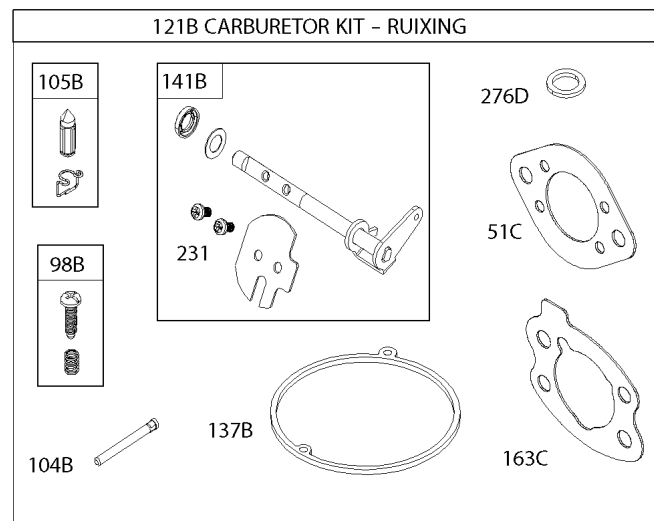

5360-15

Assemblies include all parts shown in frames.

02/10/2017

Engine, Carburetor and Valve Gasket Kits

REF NO	PART NO	QTY	DESCRIPTION
524	692053		SEAL, O-Ring -(Dipstick Tube)
633	690738		SEAL, Choke/Throttle Shaft
637	690735		WASHER -(Throttle Shaft)
691	842826		SEAL, Governor Shaft
742	805578		RETAINER, E Ring -(Choke Shaft)
807	690733		SPACER -(Throttle)
830	809157		STUD, Rocker Arm -(Rocker Arm)
868	691963		SEAL, Valve
883	691613		GASKET, Exhaust
987	691548		SEAL, Choke/Throttle Shaft
988	692063		GASKET, Oil Adapter
1022	806039S		GASKET, Rocker Cover
1051	690736		RING, Retaining
1091	691515		CAP, Limiter
1095	841191		GASKET SET, Valve
1254	807084		SCREW -(Rocker Arm Stud)