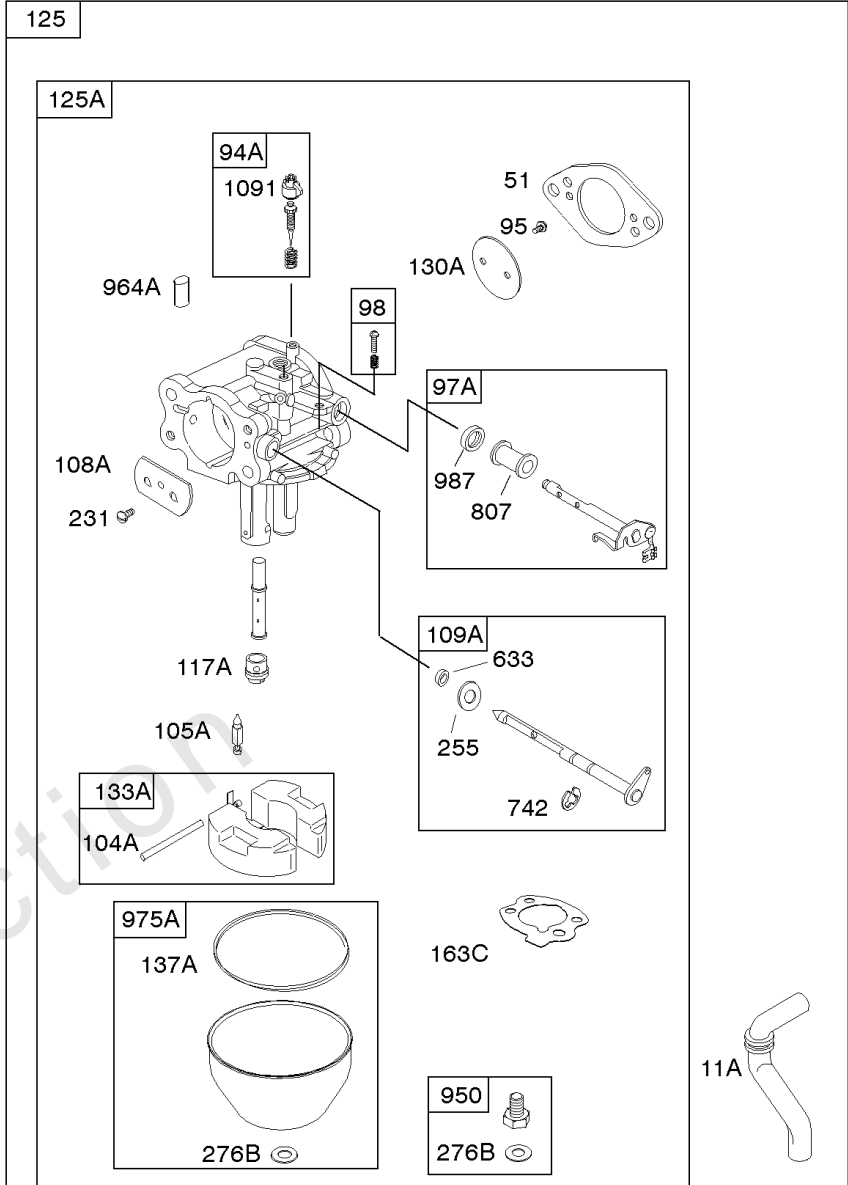

Not For Reproduction

Camshaft, Crankshaft, Intake Manifold

REF NO	PART NO	QTY	DESCRIPTION
45A	843379		TAPPET, Valve -Used After Code Date 06020500
46A	845649		CAMSHAFT
50A	844034		MANIFOLD, Intake
51	691694		GASKET, Intake -(Manifold/Carburetor Spacer)
51B	692035		GASKET, Intake -(Manifold/Heads)
54	846604		SCREW -(Intake Manifold) (M8x67mm) (Dog Point)
122	847047		SPACER, Carburetor -(19mm)
654	690939		NUT -(Carburetor)
964A	809640		CAP, Carburetor
1025	690689		SPOOL, Governor
1130	690746		STUD -(Intake Manifold)
1176	842067		NUT -(Exhaust Manifold)

Carburetor (Nikki), Fuel Supply

REF NO	PART NO	QTY	DESCRIPTION
187	791745		LINE, Fuel -(23) (Cut to Required Length)
187D	791744		LINE, Fuel
231	690718		SCREW -(Choke Valve)
240B	84001895		FILTER, Fuel -(Includes Paper Element With A 40 Micron Rating)
240C	845125		FILTER, Fuel
255	690737		BUSHING, Choke Shaft
276B	806476		WASHER, Sealing -(Float Bowl)
276C	806477		WASHER, Sealing -(Carburetor Plug)
385	807084		SCREW -(Fuel Pump)
387	808656		PUMP, Fuel
527	690423		CLAMP, Tube
601A	691038		CLAMP, Hose -(Black)
628A	806660		SCREW -(Fuel Pump Bracket)
633	690738		SEAL, Choke/Throttle Shaft
637	690735		WASHER -(Throttle Shaft)
643A	844932		RETAINER, Air Filter
729	807136		CLIP, Wire -(Black)(Spring Steel)
742	805578		RETAINER, E Ring -(Choke Shaft)
788	691559		BRACKET, Fuel Pump
789A	844914		HARNESS, Wiring
807	690733		SPACER -(Throttle)
875C	844929		BASE, Air Cleaner
918	791880		LINE, Fuel -(Cut To Required Length)
947	844911		SOLENOID, Fuel -Used After Code Date 10010600
947A	806472		SOLENOID, Fuel -Used Before Code Date 10010700
950	844916		SCREW -(Float Bowl)
955	691511		PLUG, Carburetor
955B	807714		PLUG, Carburetor
964	590799		CAP, Connector
964A	809640		CAP, Carburetor
975	807715		BOWL, Float
975A	844909		BOWL, Float
987	691548		SEAL, Choke/Throttle Shaft
996A	844930		SHIELD, Carburetor
1051	690736		RING, Retaining
1091	691515		CAP, Limiter