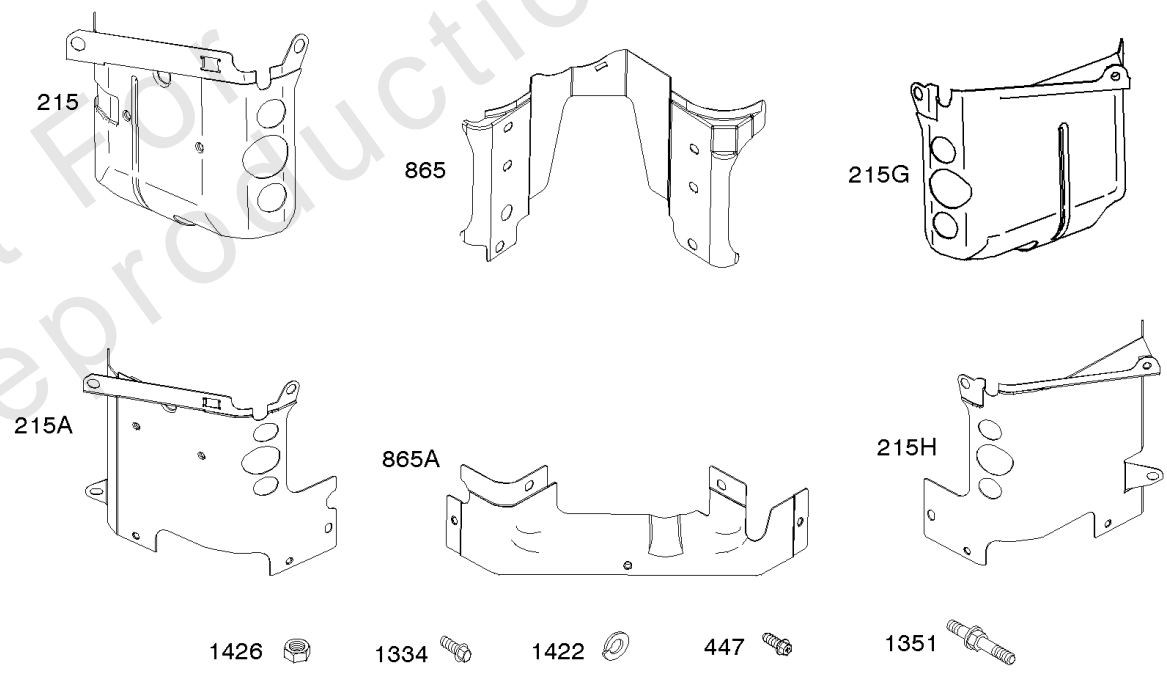

Not For Production