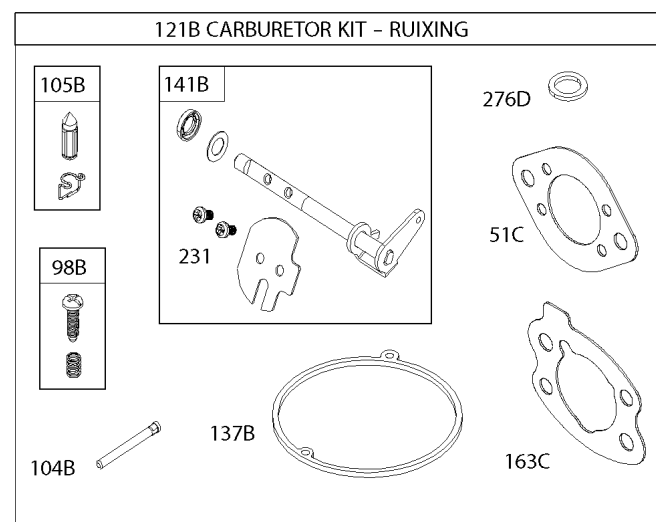

5360-15

Assemblies include all parts shown in frames.

02/10/2017

Engine, Carburetor and Valve Gasket Kits

REF NO	PART NO	QTY	DESCRIPTION
3	805101S		SEAL, Oil -(Magneto Side)
7	845884		GASKET, Cylinder Head -(Graphoil)
9	844986		GASKET, Breather
12	846487		GASKET, Crankcase
20	805049S		SEAL, Oil -(PTO Side)
51B	692035		GASKET, Intake -(Manifold/Heads)
51C	846597		GASKET, Intake
72	806480		TUBE, Jet
94	842885		KIT, Idle Mixture
98B	846649		KIT, Idle Speed -(Ruixing)
104	690739		PIN, Float Hinge
104B	846646		PIN, Float Hinge -(Ruixing)
105	807706		VALVE, Float Needle
105B	846643		VALVE, Float Needle -(Ruixing)
121	842886		KIT, Carburetor Overhaul -(Nikki Carburetor) -Used Before Code Date 15093000
121B	847318		KIT, Carburetor Overhaul -(Ruixing) -Used After Code Date 15092900
127	690731		PLUG, Welch
137	806481		GASKET, Float Bowl
137B	846642		GASKET, Float Bowl -(Ruixing)
141B	846637		KIT, Choke Shaft -(Ruixing)
142	691555		NOZZLE, Carburetor
163	692081		GASKET, Air Cleaner -(Used With Metal Air Cleaner Base)
163C	844931		GASKET, Air Cleaner
231	690718		SCREW -(Choke Valve)
273	690681		SEAL, O-Ring -(Oil Pump)
276A	691766		WASHER, Sealing -Used Before Code Date 01120300
276A	807085		WASHER, Sealing -(Cylinder Head) -Used After Code Date 01120200
276D	846640		WASHER, Sealing -(Ruixing)
276B	806476		WASHER, Sealing -(Float Bowl)
276C	806477		WASHER, Sealing -(Carburetor Plug)
358	808390		GASKET SET, Engine -Used Before Code Date 15093000
358A	847319		GASKET SET, Engine -Used After Code Date 15092900
439	692154		O-RING, Oil Gallery -(Crankcase Cover/Sump or Cylinder Assembly)