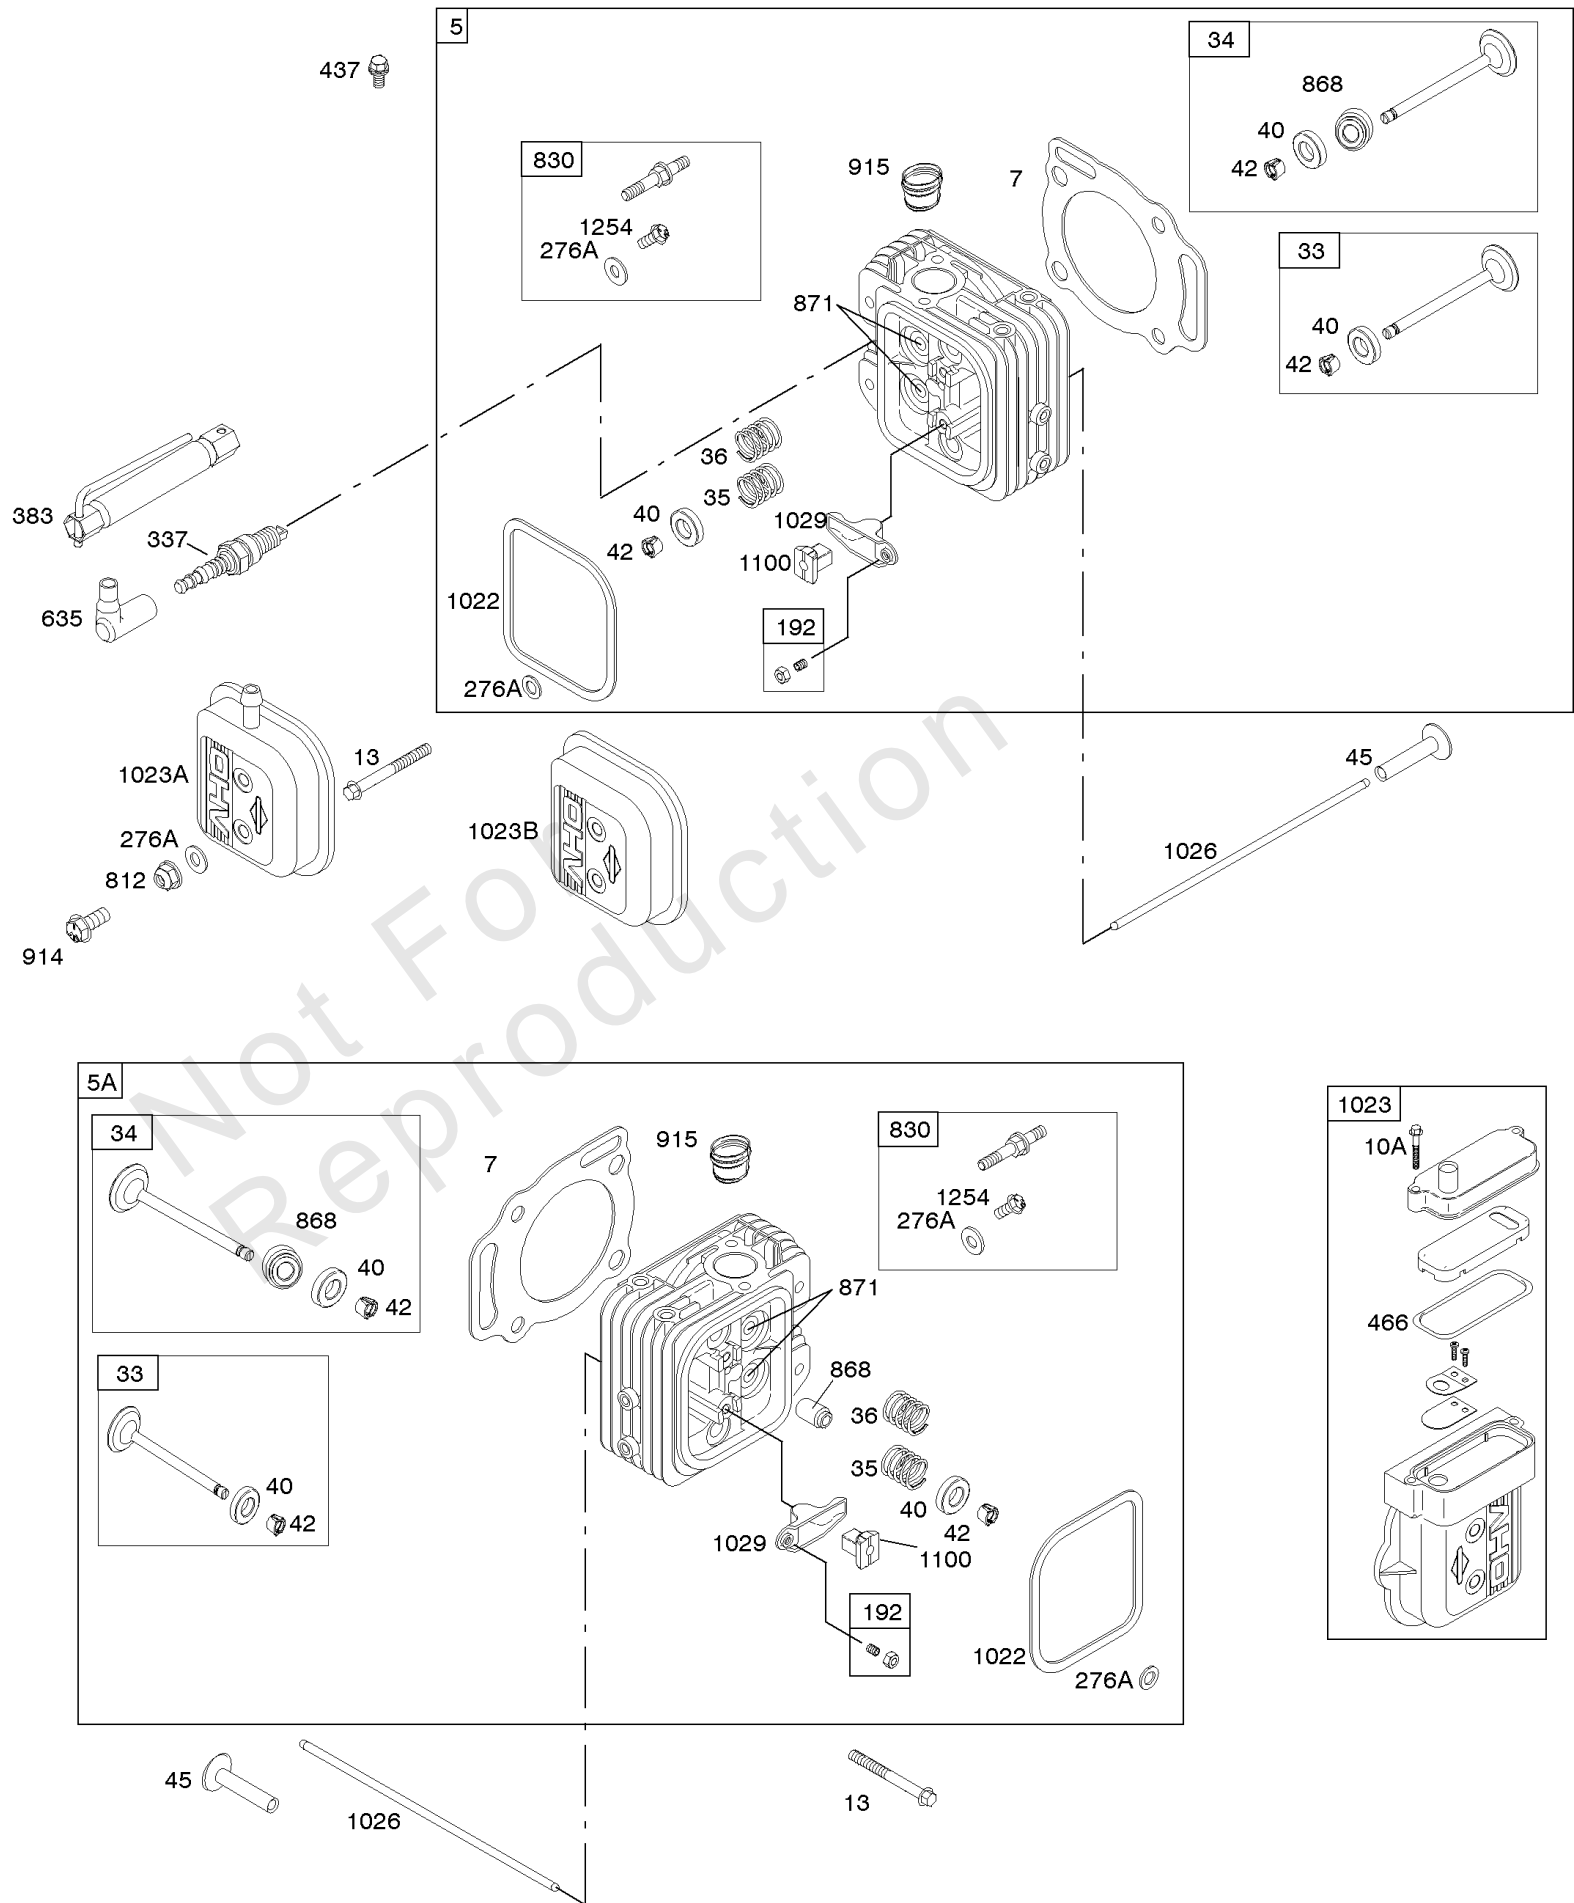

Cylinder Head, Valve Cover

REF NO	PART NO	QTY	DESCRIPTION
5	809185		HEAD, Cylinder -(Cylinder 1)
5A	809186		HEAD, Cylinder -(Cylinder 2)
7	845884		GASKET, Cylinder Head -(Graphoil)
10A	806421		SCREW -(Breather Assembly)
13	692059		SCREW -(Cylinder Head) (86mm)
33	807681		VALVE, Exhaust
34	807680		VALVE, Intake
35	692084		SPRING, Valve -(Intake)
36	692084		SPRING, Valve -(Exhaust)
40	692058		RETAINER, Valve
42	807683		KEEPER, Valve
45	690977		TAPPET, Valve -Used Before Code Date 06020600
192	807623		ADJUSTER. Rocker Arm
276A	691766		WASHER, Sealing -Used Before Code Date 01120300
276A	807085		WASHER, Sealing -(Cylinder Head) -Used After Code Date 01120200
337	792015		PLUG, Spark
383	19576S		WRENCH, Spark Plug
437	691902		SCREW -(Exhaust Manifold)
466	806466		SEAL, O-Ring -(Breather Assembly)
635	692076		BOOT, Spark Plug
812	692055		NUT -(Rocker Cover)
830	809157		STUD, Rocker Arm -(Rocker Arm)
868	691963		SEAL, Valve
871	692057		BUSHING, Valve Guide
914	807084		SCREW -(Rocker Cover)
915	691493		LINER, Port
1022	806039S		GASKET, Rocker Cover
1023A	691558		COVER, Rocker -(Cylinder 1) (Fuel Pump)
1023B	691494		COVER, Rocker
1026	691836		ROD, Push -(Intake)(Steel)
1026	691758		ROD, Push -(Exhaust)(Aluminum)
1029	807323		ARM, Rocker
1100	791959		PIVOT, Rocker Arm
1254	807084		SCREW -(Rocker Arm Stud)