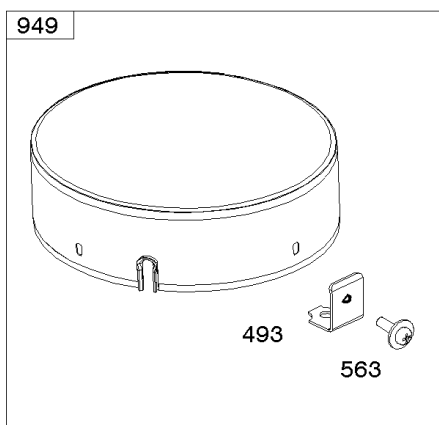

5360-15

Assemblies include all parts shown in frames.

02/10/2017

Engine, Carburetor and Valve Gasket Kits

REF NO	PART NO	QTY	DESCRIPTION
524	692053		SEAL, O-Ring -(Dipstick Tube)
633	690738		SEAL, Choke/Throttle Shaft
637	690735		WASHER -(Throttle Shaft)
691	842826		SEAL, Governor Shaft
742	805578		RETAINER, E Ring -(Choke Shaft)
807	690733		SPACER -(Throttle)
830	809157		STUD, Rocker Arm -(Rocker Arm)
868	691963		SEAL, Valve
883	691613		GASKET, Exhaust
987	691548		SEAL, Choke/Throttle Shaft
988	692063		GASKET, Oil Adapter
1022	806039S		GASKET, Rocker Cover
1051	690736		RING, Retaining
1091	691515		CAP, Limiter
1095	841191		GASKET SET, Valve
1254	807084		SCREW -(Rocker Arm Stud)