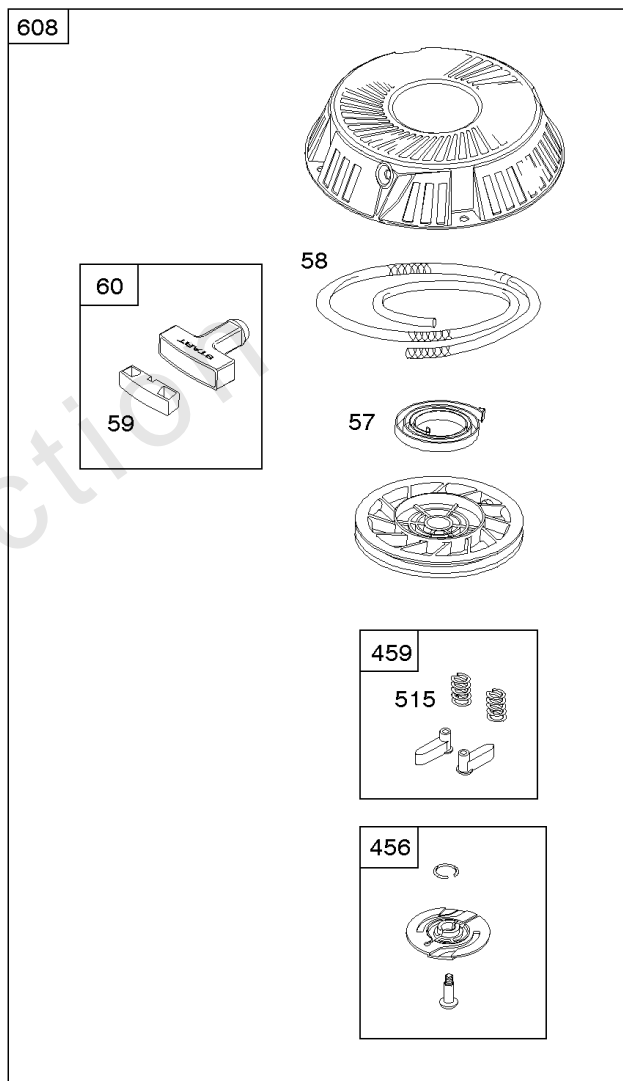

Flywheel, Rotating Screen, Rewind Starter, Debris Guard

REF NO	PART NO	QTY	DESCRIPTION
23	809236		FLYWHEEL -(Steel Ring Gear)
57	692086		SPRING, Rewind Starter
58	66574		ROPE, Starter
59	805957		INSERT, Grip
60	808167		GRIP, Starter Rope
65	690341		SCREW -(Rewind Starter) (Rewind Starter)
65A	841233		SCREW -(Rewind Starter) (M6x10mm)
73	807111		SCREEN, Rotating -Used Before Code Date 04011900
73	841440		SCREEN, Rotating -Used After Code Date 04011800
74	841441		SCREW -(Rotating Screen)
332	690887		NUT -(Flywheel)
363	19203		PULLER, Flywheel
455	841794		CUP, Flywheel
456	845219		PLATE, Pawl Friction
459	845218		PAWL, Ratchet
493	845729		BRACKET, Mounting
515	691528		SPRING, Pawl
563	841735		SCREW -(Debris Screen Guard)
592	690939		NUT -(Rewind Starter) (M6)
608	841729		STARTER, Rewind
678	841730		SPACER -(Rewind)
934	691058		SCREW -(Fan Retainer)
949	845728		GUARD, Debris Screen
1005	841439		FAN, Flywheel
1006	690452		RETAINER, Fan