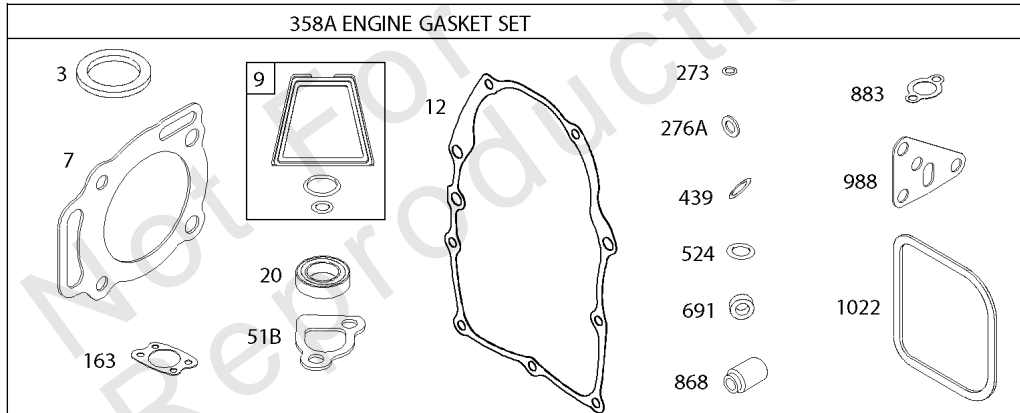

5360-15

Assemblies include all parts shown in frames.

02/10/2017

Engine, Carburetor and Valve Gasket Kits

REF NO	PART NO	QTY	DESCRIPTION
3	805101S		SEAL, Oil -(Magneto Side)
7	845884		GASKET, Cylinder Head -(Graphoil)
9	844986		GASKET, Breather
12	846487		GASKET, Crankcase
20	805049S		SEAL, Oil -(PTO Side)
51B	692035		GASKET, Intake -(Manifold/Heads)
51C	846597		GASKET, Intake
72	806480		TUBE, Jet
94	842885		KIT, Idle Mixture
98B	846649		KIT, Idle Speed -(Ruixing)
104	690739		PIN, Float Hinge
104B	846646		PIN, Float Hinge -(Ruixing)
105	807706		VALVE, Float Needle
105B	846643		VALVE, Float Needle -(Ruixing)
121	842886		KIT, Carburetor Overhaul -(Nikki Carburetor) -Used Before Code Date 15093000
121B	847318		KIT, Carburetor Overhaul -(Ruixing) -Used After Code Date 15092900
127	690731		PLUG, Welch
137	806481		GASKET, Float Bowl
137B	846642		GASKET, Float Bowl -(Ruixing)
141B	846637		KIT, Choke Shaft -(Ruixing)
142	691555		NOZZLE, Carburetor
163	692081		GASKET, Air Cleaner -(Used With Metal Air Cleaner Base)
163C	844931		GASKET, Air Cleaner
231	690718		SCREW -(Choke Valve)
273	690681		SEAL, O-Ring -(Oil Pump)
276A	691766		WASHER, Sealing -Used Before Code Date 01120300
276A	807085		WASHER, Sealing -(Cylinder Head) -Used After Code Date 01120200
276D	846640		WASHER, Sealing -(Ruixing)
276B	806476		WASHER, Sealing -(Float Bowl)
276C	806477		WASHER, Sealing -(Carburetor Plug)
358	808390		GASKET SET, Engine -Used Before Code Date 15093000
358A	847319		GASKET SET, Engine -Used After Code Date 15092900
439	692154		O-RING, Oil Gallery -(Crankcase Cover/Sump or Cylinder Assembly)