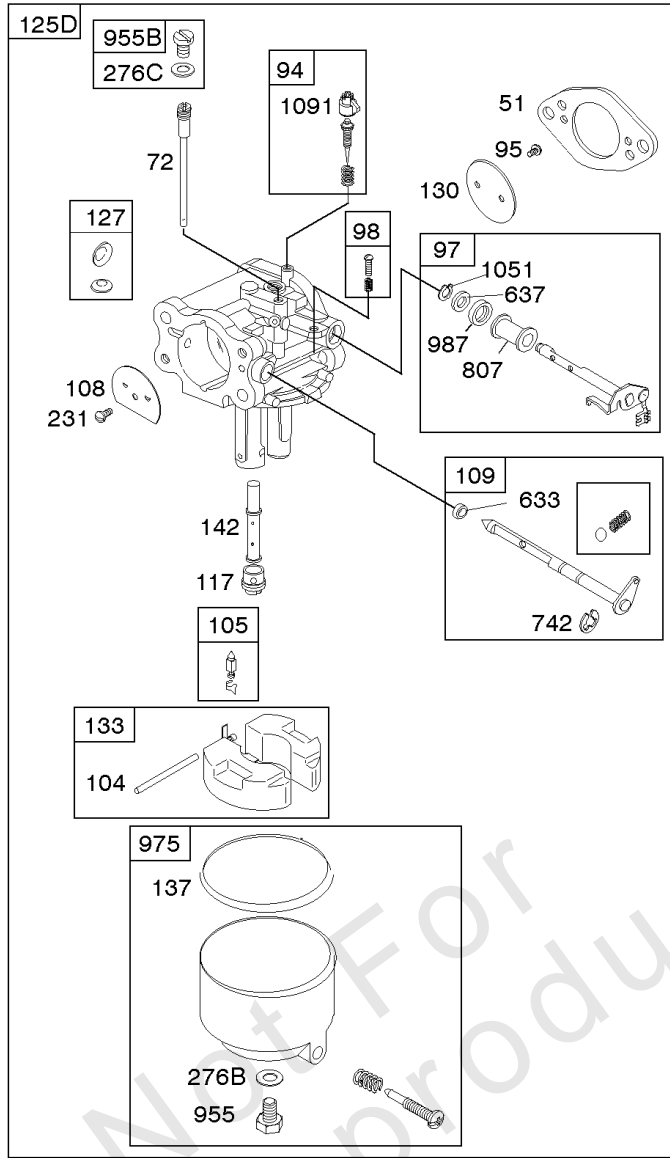

Not For Reproduction

Camshaft, Crankshaft, Intake Manifold

REF NO	PART NO	QTY	DESCRIPTION
45A	843379		TAPPET, Valve -Used After Code Date 06020500
46A	845649		CAMSHAFT
50A	844034		MANIFOLD, Intake
51	691694		GASKET, Intake -(Manifold/Carburetor Spacer)
51B	692035		GASKET, Intake -(Manifold/Heads)
54	846604		SCREW -(Intake Manifold) (M8x67mm) (Dog Point)
122	847047		SPACER, Carburetor -(19mm)
654	690939		NUT -(Carburetor)
964A	809640		CAP, Carburetor
1025	690689		SPOOL, Governor
1130	690746		STUD -(Intake Manifold)
1176	842067		NUT -(Exhaust Manifold)

Carburetor (Nikki), Fuel Supply

REF NO	PART NO	QTY	DESCRIPTION
187	791745		LINE, Fuel -(23) (Cut to Required Length)
187D	791744		LINE, Fuel
231	690718		SCREW -(Choke Valve)
240B	84001895		FILTER, Fuel -(Includes Paper Element With A 40 Micron Rating)
240C	845125		FILTER, Fuel
255	690737		BUSHING, Choke Shaft
276B	806476		WASHER, Sealing -(Float Bowl)
276C	806477		WASHER, Sealing -(Carburetor Plug)
385	807084		SCREW -(Fuel Pump)
387	808656		PUMP, Fuel
527	690423		CLAMP, Tube
601A	691038		CLAMP, Hose -(Black)
628A	806660		SCREW -(Fuel Pump Bracket)
633	690738		SEAL, Choke/Throttle Shaft
637	690735		WASHER -(Throttle Shaft)
643A	844932		RETAINER, Air Filter
729	807136		CLIP, Wire -(Black)(Spring Steel)
742	805578		RETAINER, E Ring -(Choke Shaft)
788	691559		BRACKET, Fuel Pump
789A	844914		HARNESS, Wiring
807	690733		SPACER -(Throttle)
875C	844929		BASE, Air Cleaner
918	791880		LINE, Fuel -(Cut To Required Length)
947	844911		SOLENOID, Fuel -Used After Code Date 10010600
947A	806472		SOLENOID, Fuel -Used Before Code Date 10010700
950	844916		SCREW -(Float Bowl)
955	691511		PLUG, Carburetor
955B	807714		PLUG, Carburetor
964	590799		CAP, Connector
964A	809640		CAP, Carburetor
975	807715		BOWL, Float
975A	844909		BOWL, Float
987	691548		SEAL, Choke/Throttle Shaft
996A	844930		SHIELD, Carburetor
1051	690736		RING, Retaining
1091	691515		CAP, Limiter