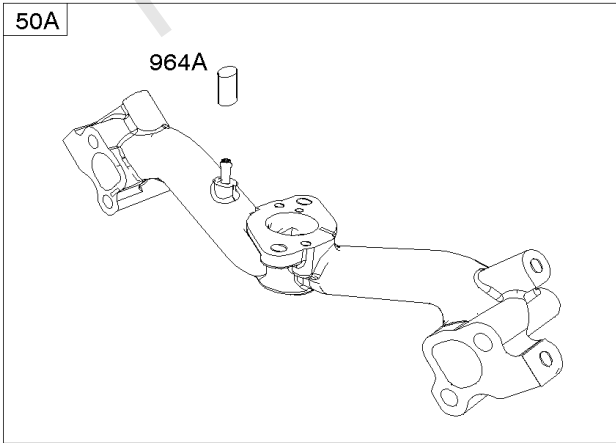

Not For Reproduction

Camshaft, Crankshaft, Intake Manifold

REF NO	PART NO	QTY	DESCRIPTION
45A	843379		TAPPET, Valve -Used After Code Date 06020500
46A	845649		CAMSHAFT
50A	844034		MANIFOLD, Intake
51	691694		GASKET, Intake -(Manifold/Carburetor Spacer)
51B	692035		GASKET, Intake -(Manifold/Heads)
54	846604		SCREW -(Intake Manifold) (M8x67mm) (Dog Point)
122	847047		SPACER, Carburetor -(19mm)
654	690939		NUT -(Carburetor)
964A	809640		CAP, Carburetor
1025	690689		SPOOL, Governor
1130	690746		STUD -(Intake Manifold)
1176	842067		NUT -(Exhaust Manifold)