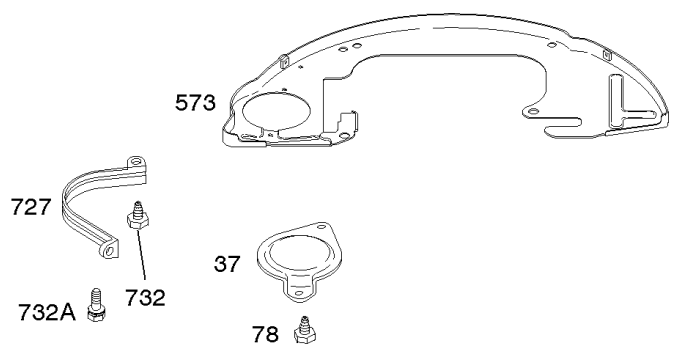

Not For Production