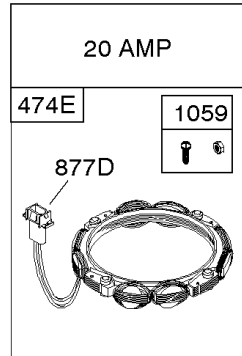

1119 

Alternator, Ignition, Wire Assemblies

REF NO	PART NO	QTY	DESCRIPTION
333	845606		ARMATURE, Magneto -Used After Code Date 09100700
333A	591459		ARMATURE, Magneto -Used Before Code Date 09100800
334	692066		SCREW -(Magneto Armature)
474C	592829		ALTERNATOR -(Tri Circuit)
500	691086		WASHER -(Key Switch)
501F	698315		REGULATOR
526	692067		SCREW -(Regulator)
526A	690717		SCREW -(Regulator) (M6x30mm)
529	690744		GROMMET
578A	844547		WIRE ASSEMBLY -(With Diodes) -Used After Code Date 09100700
578A	692319		WIRE ASSEMBLY -Used Before Code Date 09100800
578B	692306		WIRE ASSEMBLY
664	691087		NUT -(Key Switch)
789A	844914		HARNESS, Wiring
851	493880S		TERMINAL, Spark Plug
877A	393814		WIRE/CONNECTOR, Alternator -(10 Amp Regulated)
877C	399916		WIRE/CONNECTOR, Alternator
877D	698092		WIRE/CONNECTOR, Alternator
878A	691955		HARNESS, Alternator
892	692318		SWITCH, Key
990	691959		SET, Key
1054	280275		TIE, Cable
1059	698516		KIT, Screw/Washer
1119	691552		SCREW -(Alternator)

Not For Reproduction

Camshaft, Crankshaft, Intake Manifold

REF NO	PART NO	QTY	DESCRIPTION
45A	843379		TAPPET, Valve -Used After Code Date 06020500
46A	845649		CAMSHAFT
50A	844034		MANIFOLD, Intake
51	691694		GASKET, Intake -(Manifold/Carburetor Spacer)
51B	692035		GASKET, Intake -(Manifold/Heads)
54	846604		SCREW -(Intake Manifold) (M8x67mm) (Dog Point)
122	847047		SPACER, Carburetor -(19mm)
654	690939		NUT -(Carburetor)
964A	809640		CAP, Carburetor
1025	690689		SPOOL, Governor
1130	690746		STUD -(Intake Manifold)
1176	842067		NUT -(Exhaust Manifold)