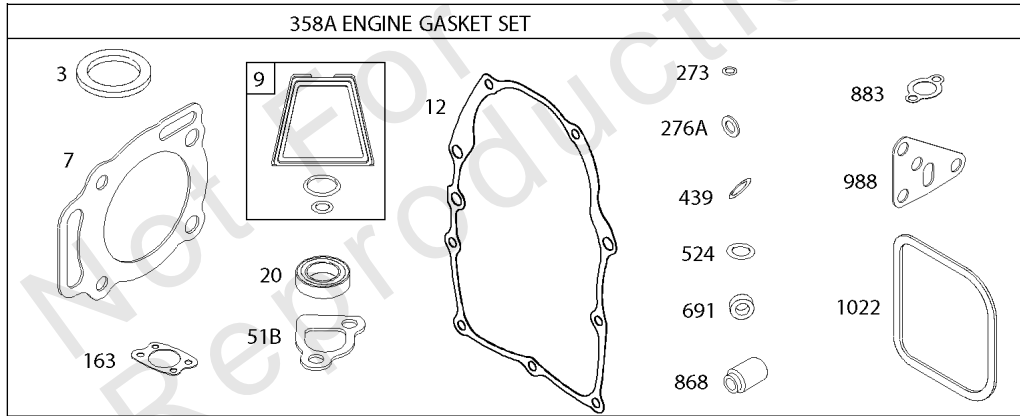

5360-15

Assemblies include all parts shown in frames.

02/10/2017

Engine, Carburetor and Valve Gasket Kits

REF NO	PART NO	QTY	DESCRIPTION
524	692053		SEAL, O-Ring -(Dipstick Tube)
633	690738		SEAL, Choke/Throttle Shaft
637	690735		WASHER -(Throttle Shaft)
691	842826		SEAL, Governor Shaft
742	805578		RETAINER, E Ring -(Choke Shaft)
807	690733		SPACER -(Throttle)
830	809157		STUD, Rocker Arm -(Rocker Arm)
868	691963		SEAL, Valve
883	691613		GASKET, Exhaust
987	691548		SEAL, Choke/Throttle Shaft
988	692063		GASKET, Oil Adapter
1022	806039S		GASKET, Rocker Cover
1051	690736		RING, Retaining
1091	691515		CAP, Limiter
1095	841191		GASKET SET, Valve
1254	807084		SCREW -(Rocker Arm Stud)