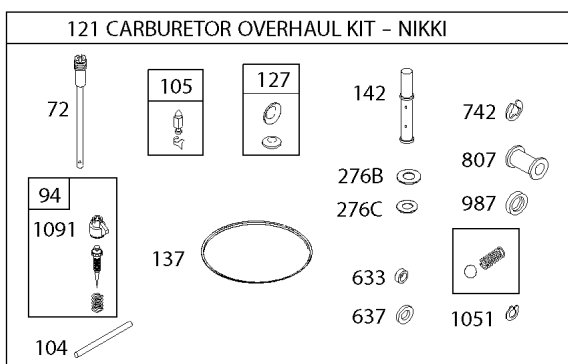

5360-15

Assemblies include all parts shown in frames.

02/10/2017

Engine, Carburetor and Valve Gasket Kits

REF NO	PART NO	QTY	DESCRIPTION
3	805101S		SEAL, Oil -(Magneto Side)
7	845884		GASKET, Cylinder Head -(Graphoil)
9	844986		GASKET, Breather
12	846487		GASKET, Crankcase
20	805049S		SEAL, Oil -(PTO Side)
51B	692035		GASKET, Intake -(Manifold/Heads)
51C	846597		GASKET, Intake
72	806480		TUBE, Jet
94	842885		KIT, Idle Mixture
98B	846649		KIT, Idle Speed -(Ruixing)
104	690739		PIN, Float Hinge
104B	846646		PIN, Float Hinge -(Ruixing)
105	807706		VALVE, Float Needle
105B	846643		VALVE, Float Needle -(Ruixing)
121	842886		KIT, Carburetor Overhaul -(Nikki Carburetor) -Used Before Code Date 15093000
121B	847318		KIT, Carburetor Overhaul -(Ruixing) -Used After Code Date 15092900
127	690731		PLUG, Welch
137	806481		GASKET, Float Bowl
137B	846642		GASKET, Float Bowl -(Ruixing)
141B	846637		KIT, Choke Shaft -(Ruixing)
142	691555		NOZZLE, Carburetor
163	692081		GASKET, Air Cleaner -(Used With Metal Air Cleaner Base)
163C	844931		GASKET, Air Cleaner
231	690718		SCREW -(Choke Valve)
273	690681		SEAL, O-Ring -(Oil Pump)
276A	691766		WASHER, Sealing -Used Before Code Date 01120300
276A	807085		WASHER, Sealing -(Cylinder Head) -Used After Code Date 01120200
276D	846640		WASHER, Sealing -(Ruixing)
276B	806476		WASHER, Sealing -(Float Bowl)
276C	806477		WASHER, Sealing -(Carburetor Plug)
358	808390		GASKET SET, Engine -Used Before Code Date 15093000
358A	847319		GASKET SET, Engine -Used After Code Date 15092900
439	692154		O-RING, Oil Gallery -(Crankcase Cover/Sump or Cylinder Assembly)