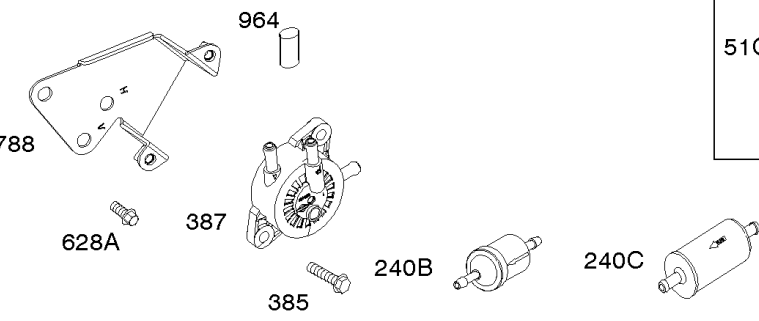

1119 

Alternator, Ignition, Wire Assemblies

REF NO	PART NO	QTY	DESCRIPTION
333	845606		ARMATURE, Magneto -Used After Code Date 09100700
333A	591459		ARMATURE, Magneto -Used Before Code Date 09100800
334	692066		SCREW -(Magneto Armature)
474C	592829		ALTERNATOR -(Tri Circuit)
500	691086		WASHER -(Key Switch)
501F	698315		REGULATOR
526	692067		SCREW -(Regulator)
526A	690717		SCREW -(Regulator) (M6x30mm)
529	690744		GROMMET
578A	844547		WIRE ASSEMBLY -(With Diodes) -Used After Code Date 09100700
578A	692319		WIRE ASSEMBLY -Used Before Code Date 09100800
578B	692306		WIRE ASSEMBLY
664	691087		NUT -(Key Switch)
789A	844914		HARNESS, Wiring
851	493880S		TERMINAL, Spark Plug
877A	393814		WIRE/CONNECTOR, Alternator -(10 Amp Regulated)
877C	399916		WIRE/CONNECTOR, Alternator
877D	698092		WIRE/CONNECTOR, Alternator
878A	691955		HARNESS, Alternator
892	692318		SWITCH, Key
990	691959		SET, Key
1054	280275		TIE, Cable
1059	698516		KIT, Screw/Washer
1119	691552		SCREW -(Alternator)

Not For Reproduction

Camshaft, Crankshaft, Intake Manifold

REF NO	PART NO	QTY	DESCRIPTION
45A	843379		TAPPET, Valve -Used After Code Date 06020500
46A	845649		CAMSHAFT
50A	844034		MANIFOLD, Intake
51	691694		GASKET, Intake -(Manifold/Carburetor Spacer)
51B	692035		GASKET, Intake -(Manifold/Heads)
54	846604		SCREW -(Intake Manifold) (M8x67mm) (Dog Point)
122	847047		SPACER, Carburetor -(19mm)
654	690939		NUT -(Carburetor)
964A	809640		CAP, Carburetor
1025	690689		SPOOL, Governor
1130	690746		STUD -(Intake Manifold)
1176	842067		NUT -(Exhaust Manifold)