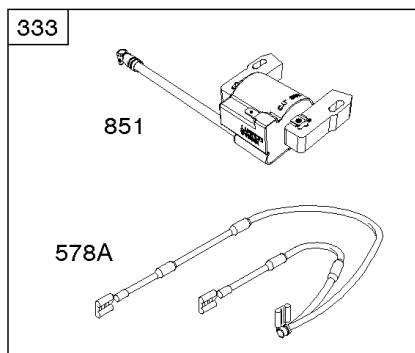

1119 

Alternator, Ignition, Wire Assemblies

REF NO	PART NO	QTY	DESCRIPTION
333	845606		ARMATURE, Magneto -Used After Code Date 09100700
333A	591459		ARMATURE, Magneto -Used Before Code Date 09100800
334	692066		SCREW -(Magneto Armature)
474C	592829		ALTERNATOR -(Tri Circuit)
500	691086		WASHER -(Key Switch)
501F	698315		REGULATOR
526	692067		SCREW -(Regulator)
526A	690717		SCREW -(Regulator) (M6x30mm)
529	690744		GROMMET
578A	844547		WIRE ASSEMBLY -(With Diodes) -Used After Code Date 09100700
578A	692319		WIRE ASSEMBLY -Used Before Code Date 09100800
578B	692306		WIRE ASSEMBLY
664	691087		NUT -(Key Switch)
789A	844914		HARNESS, Wiring
851	493880S		TERMINAL, Spark Plug
877A	393814		WIRE/CONNECTOR, Alternator -(10 Amp Regulated)
877C	399916		WIRE/CONNECTOR, Alternator
877D	698092		WIRE/CONNECTOR, Alternator
878A	691955		HARNESS, Alternator
892	692318		SWITCH, Key
990	691959		SET, Key
1054	280275		TIE, Cable
1059	698516		KIT, Screw/Washer
1119	691552		SCREW -(Alternator)

Not For Reproduction

Camshaft, Crankshaft, Intake Manifold

REF NO	PART NO	QTY	DESCRIPTION
45A	843379		TAPPET, Valve -Used After Code Date 06020500
46A	845649		CAMSHAFT
50A	844034		MANIFOLD, Intake
51	691694		GASKET, Intake -(Manifold/Carburetor Spacer)
51B	692035		GASKET, Intake -(Manifold/Heads)
54	846604		SCREW -(Intake Manifold) (M8x67mm) (Dog Point)
122	847047		SPACER, Carburetor -(19mm)
654	690939		NUT -(Carburetor)
964A	809640		CAP, Carburetor
1025	690689		SPOOL, Governor
1130	690746		STUD -(Intake Manifold)
1176	842067		NUT -(Exhaust Manifold)