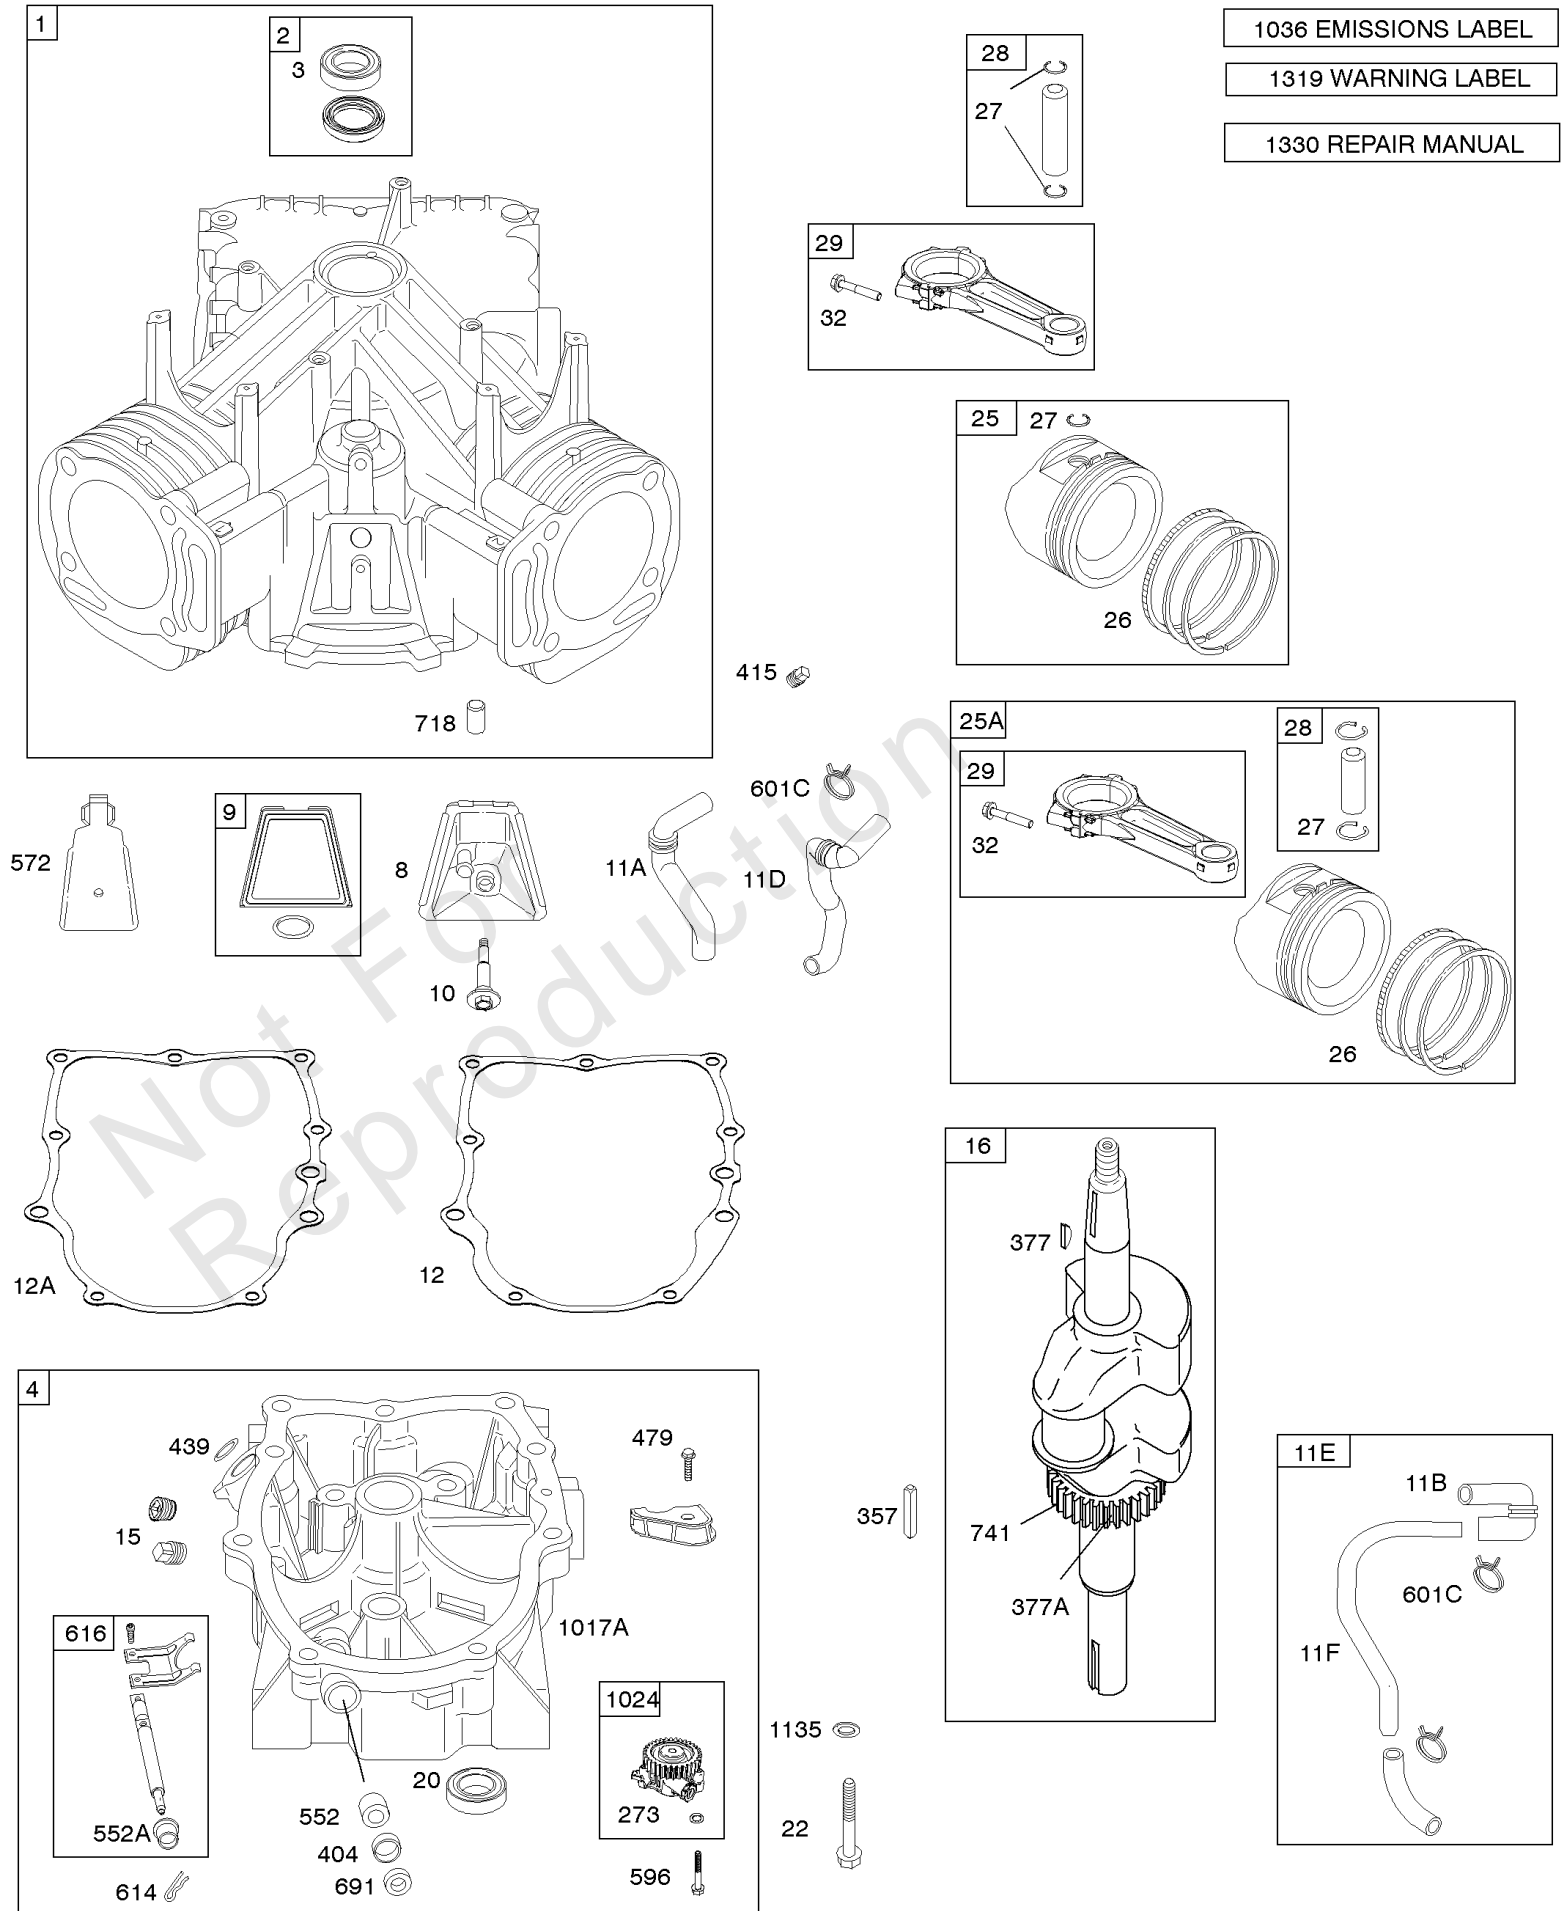

Crankcase Cover/Sump & Gasket, Cylinder, Piston/Rings/Connecting Rod, Crankshaft

Mfg. No: 356776-0006-G1

Crankcase Cover/Sump & Gasket, Cylinder, Piston/Rings/Connecting Rod, Crankshaft

REF NO	PART NO	QTY	DESCRIPTION
1	692545		CYLINDER ASSEMBLY
2	808534		KIT, Bushing/Seal -(Magneto Side)
3	805101S		SEAL, Oil -(Magneto Side)
4	843954		SUMP, Engine
8	808988		BREATHER ASSEMBLY
9	844986		GASKET, Breather
10	690751		SCREW -(Breather Assembly)
11A	844921		TUBE, Breather -Used After Code Date 10010700
11A	806083S		TUBE, Breather -Used Before Code Date 10010800
11B	841017		TUBE, Breather
11F	841019		TUBE, Breather
12	846487		GASKET, Crankcase
15	690946		PLUG, Oil Drain -(3/8"-18 NPTF-External 7/16" Sq)
15	691680		PLUG, Oil Drain -(3/8"-18 NPTF - Internal 3/8" Sq)
16	809808		CRANKSHAFT -Used Before Code Date 07063000
16	843796		CRANKSHAFT -Used After Code Date 07062900
20	805049S		SEAL, Oil -(PTO Side)
22	807362		SCREW -(Crankcase Cover/Sump)
25	843821		PISTON ASSEMBLY -(.020 Oversize)
25	843792		PISTON ASSEMBLY -(Standard) -Used After Code Date 07062900
25A	844540		PISTON ASSEMBLY -(Standard) -Used Before Code Date 07063000
26	843822		SET, Ring -(.020 Oversize)
26	843793		SET, Ring -(Standard)
27	690683		LOCK, Piston Pin
28	844541		PIN, Piston
29	807900S		ROD, Connecting -(Standard)
32	690698		SCREW -(Connecting Rod)
273	690681		SEAL, O-Ring -(Oil Pump)
357	691483		KEY, Drive Pulley
377	808095		KEY, Flywheel
377A	691639		KEY, Timing
404	690704		WASHER -(Governor Crank) (Crankcase Cover/Sump)
415	794903		PLUG -(Square Head)
439	692154		O-RING, Oil Gallery -(Crankcase Cover/Sump or Cylinder Assembly)