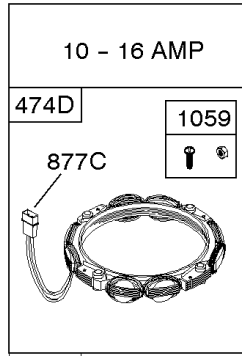

1119 

Alternator, Ignition, Wire Assemblies

REF NO	PART NO	QTY	DESCRIPTION
333	845606		ARMATURE, Magneto -Used After Code Date 09100700
333A	591459		ARMATURE, Magneto -Used Before Code Date 09100800
334	692066		SCREW -(Magneto Armature)
474C	592829		ALTERNATOR -(Tri Circuit)
500	691086		WASHER -(Key Switch)
501F	698315		REGULATOR
526	692067		SCREW -(Regulator)
526A	690717		SCREW -(Regulator) (M6x30mm)
529	690744		GROMMET
578A	844547		WIRE ASSEMBLY -(With Diodes) -Used After Code Date 09100700
578A	692319		WIRE ASSEMBLY -Used Before Code Date 09100800
578B	692306		WIRE ASSEMBLY
664	691087		NUT -(Key Switch)
789A	844914		HARNESS, Wiring
851	493880S		TERMINAL, Spark Plug
877A	393814		WIRE/CONNECTOR, Alternator -(10 Amp Regulated)
877C	399916		WIRE/CONNECTOR, Alternator
877D	698092		WIRE/CONNECTOR, Alternator
878A	691955		HARNESS, Alternator
892	692318		SWITCH, Key
990	691959		SET, Key
1054	280275		TIE, Cable
1059	698516		KIT, Screw/Washer
1119	691552		SCREW -(Alternator)

Not For Reproduction

Camshaft, Crankshaft, Intake Manifold

REF NO	PART NO	QTY	DESCRIPTION
45A	843379		TAPPET, Valve -Used After Code Date 06020500
46A	845649		CAMSHAFT
50A	844034		MANIFOLD, Intake
51	691694		GASKET, Intake -(Manifold/Carburetor Spacer)
51B	692035		GASKET, Intake -(Manifold/Heads)
54	846604		SCREW -(Intake Manifold) (M8x67mm) (Dog Point)
122	847047		SPACER, Carburetor -(19mm)
654	690939		NUT -(Carburetor)
964A	809640		CAP, Carburetor
1025	690689		SPOOL, Governor
1130	690746		STUD -(Intake Manifold)
1176	842067		NUT -(Exhaust Manifold)