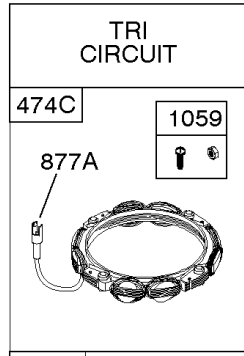

1119 

Alternator, Ignition, Wire Assemblies

REF NO	PART NO	QTY	DESCRIPTION
333	845606		ARMATURE, Magneto -Used After Code Date 09100700
333A	591459		ARMATURE, Magneto -Used Before Code Date 09100800
334	692066		SCREW -(Magneto Armature)
474C	592829		ALTERNATOR -(Tri Circuit)
500	691086		WASHER -(Key Switch)
501F	698315		REGULATOR
526	692067		SCREW -(Regulator)
526A	690717		SCREW -(Regulator) (M6x30mm)
529	690744		GROMMET
578A	844547		WIRE ASSEMBLY -(With Diodes) -Used After Code Date 09100700
578A	692319		WIRE ASSEMBLY -Used Before Code Date 09100800
578B	692306		WIRE ASSEMBLY
664	691087		NUT -(Key Switch)
789A	844914		HARNESS, Wiring
851	493880S		TERMINAL, Spark Plug
877A	393814		WIRE/CONNECTOR, Alternator -(10 Amp Regulated)
877C	399916		WIRE/CONNECTOR, Alternator
877D	698092		WIRE/CONNECTOR, Alternator
878A	691955		HARNESS, Alternator
892	692318		SWITCH, Key
990	691959		SET, Key
1054	280275		TIE, Cable
1059	698516		KIT, Screw/Washer
1119	691552		SCREW -(Alternator)

Not For Reproduction

Camshaft, Crankshaft, Intake Manifold

REF NO	PART NO	QTY	DESCRIPTION
45A	843379		TAPPET, Valve -Used After Code Date 06020500
46A	845649		CAMSHAFT
50A	844034		MANIFOLD, Intake
51	691694		GASKET, Intake -(Manifold/Carburetor Spacer)
51B	692035		GASKET, Intake -(Manifold/Heads)
54	846604		SCREW -(Intake Manifold) (M8x67mm) (Dog Point)
122	847047		SPACER, Carburetor -(19mm)
654	690939		NUT -(Carburetor)
964A	809640		CAP, Carburetor
1025	690689		SPOOL, Governor
1130	690746		STUD -(Intake Manifold)
1176	842067		NUT -(Exhaust Manifold)