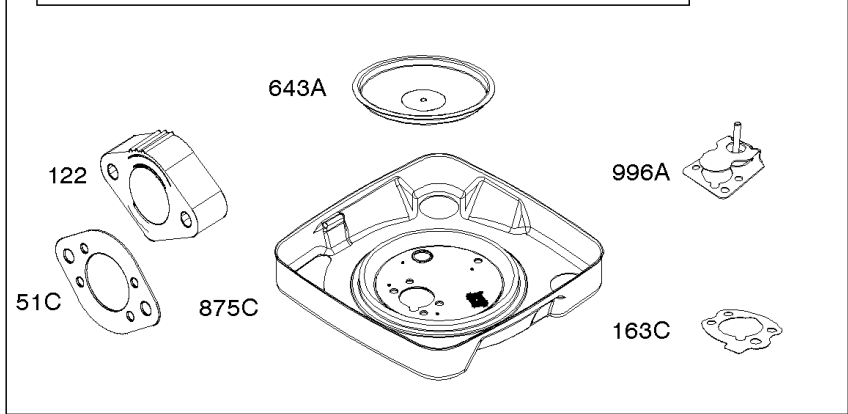

1119 

Alternator, Ignition, Wire Assemblies

REF NO	PART NO	QTY	DESCRIPTION
333	845606		ARMATURE, Magneto -Used After Code Date 09100700
333A	591459		ARMATURE, Magneto -Used Before Code Date 09100800
334	692066		SCREW -(Magneto Armature)
474C	592829		ALTERNATOR -(Tri Circuit)
500	691086		WASHER -(Key Switch)
501F	698315		REGULATOR
526	692067		SCREW -(Regulator)
526A	690717		SCREW -(Regulator) (M6x30mm)
529	690744		GROMMET
578A	844547		WIRE ASSEMBLY -(With Diodes) -Used After Code Date 09100700
578A	692319		WIRE ASSEMBLY -Used Before Code Date 09100800
578B	692306		WIRE ASSEMBLY
664	691087		NUT -(Key Switch)
789A	844914		HARNESS, Wiring
851	493880S		TERMINAL, Spark Plug
877A	393814		WIRE/CONNECTOR, Alternator -(10 Amp Regulated)
877C	399916		WIRE/CONNECTOR, Alternator
877D	698092		WIRE/CONNECTOR, Alternator
878A	691955		HARNESS, Alternator
892	692318		SWITCH, Key
990	691959		SET, Key
1054	280275		TIE, Cable
1059	698516		KIT, Screw/Washer
1119	691552		SCREW -(Alternator)

Not For Reproduction

Camshaft, Crankshaft, Intake Manifold

REF NO	PART NO	QTY	DESCRIPTION
45A	843379		TAPPET, Valve -Used After Code Date 06020500
46A	845649		CAMSHAFT
50A	844034		MANIFOLD, Intake
51	691694		GASKET, Intake -(Manifold/Carburetor Spacer)
51B	692035		GASKET, Intake -(Manifold/Heads)
54	846604		SCREW -(Intake Manifold) (M8x67mm) (Dog Point)
122	847047		SPACER, Carburetor -(19mm)
654	690939		NUT -(Carburetor)
964A	809640		CAP, Carburetor
1025	690689		SPOOL, Governor
1130	690746		STUD -(Intake Manifold)
1176	842067		NUT -(Exhaust Manifold)