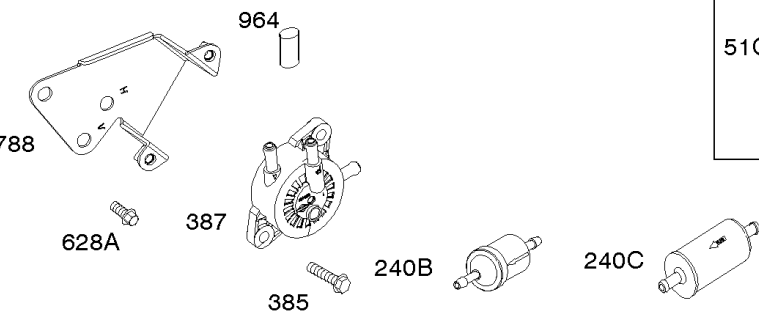

Carburetor (Nikki), Fuel Supply

REF NO	PART NO	QTY	DESCRIPTION
187	791745		LINE, Fuel -(23) (Cut to Required Length)
187D	791744		LINE, Fuel
231	690718		SCREW -(Choke Valve)
240B	84001895		FILTER, Fuel -(Includes Paper Element With A 40 Micron Rating)
240C	845125		FILTER, Fuel
255	690737		BUSHING, Choke Shaft
276B	806476		WASHER, Sealing -(Float Bowl)
276C	806477		WASHER, Sealing -(Carburetor Plug)
385	807084		SCREW -(Fuel Pump)
387	808656		PUMP, Fuel
527	690423		CLAMP, Tube
601A	691038		CLAMP, Hose -(Black)
628A	806660		SCREW -(Fuel Pump Bracket)
633	690738		SEAL, Choke/Throttle Shaft
637	690735		WASHER -(Throttle Shaft)
643A	844932		RETAINER, Air Filter
729	807136		CLIP, Wire -(Black)(Spring Steel)
742	805578		RETAINER, E Ring -(Choke Shaft)
788	691559		BRACKET, Fuel Pump
789A	844914		HARNESS, Wiring
807	690733		SPACER -(Throttle)
875C	844929		BASE, Air Cleaner
918	791880		LINE, Fuel -(Cut To Required Length)
947	844911		SOLENOID, Fuel -Used After Code Date 10010600
947A	806472		SOLENOID, Fuel -Used Before Code Date 10010700
950	844916		SCREW -(Float Bowl)
955	691511		PLUG, Carburetor
955B	807714		PLUG, Carburetor
964	590799		CAP, Connector
964A	809640		CAP, Carburetor
975	807715		BOWL, Float
975A	844909		BOWL, Float
987	691548		SEAL, Choke/Throttle Shaft
996A	844930		SHIELD, Carburetor
1051	690736		RING, Retaining
1091	691515		CAP, Limiter