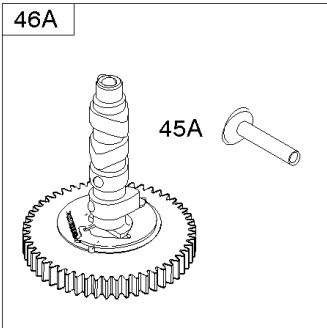

1119 

Alternator, Ignition, Wire Assemblies

REF NO	PART NO	QTY	DESCRIPTION
333	845606		ARMATURE, Magneto -Used After Code Date 09100700
333A	591459		ARMATURE, Magneto -Used Before Code Date 09100800
334	692066		SCREW -(Magneto Armature)
474C	592829		ALTERNATOR -(Tri Circuit)
500	691086		WASHER -(Key Switch)
501F	698315		REGULATOR
526	692067		SCREW -(Regulator)
526A	690717		SCREW -(Regulator) (M6x30mm)
529	690744		GROMMET
578A	844547		WIRE ASSEMBLY -(With Diodes) -Used After Code Date 09100700
578A	692319		WIRE ASSEMBLY -Used Before Code Date 09100800
578B	692306		WIRE ASSEMBLY
664	691087		NUT -(Key Switch)
789A	844914		HARNESS, Wiring
851	493880S		TERMINAL, Spark Plug
877A	393814		WIRE/CONNECTOR, Alternator -(10 Amp Regulated)
877C	399916		WIRE/CONNECTOR, Alternator
877D	698092		WIRE/CONNECTOR, Alternator
878A	691955		HARNESS, Alternator
892	692318		SWITCH, Key
990	691959		SET, Key
1054	280275		TIE, Cable
1059	698516		KIT, Screw/Washer
1119	691552		SCREW -(Alternator)

Not For Reproduction

Camshaft, Crankshaft, Intake Manifold

REF NO	PART NO	QTY	DESCRIPTION
45A	843379		TAPPET, Valve -Used After Code Date 06020500
46A	845649		CAMSHAFT
50A	844034		MANIFOLD, Intake
51	691694		GASKET, Intake -(Manifold/Carburetor Spacer)
51B	692035		GASKET, Intake -(Manifold/Heads)
54	846604		SCREW -(Intake Manifold) (M8x67mm) (Dog Point)
122	847047		SPACER, Carburetor -(19mm)
654	690939		NUT -(Carburetor)
964A	809640		CAP, Carburetor
1025	690689		SPOOL, Governor
1130	690746		STUD -(Intake Manifold)
1176	842067		NUT -(Exhaust Manifold)