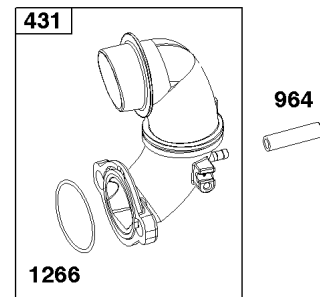

Not For Reproduction

1319 ⚠
1319A ⚠
1036 ⚠

304

431

Blower Housing and Air Cleaner Group

REF NO	PART NO	QTY	DESCRIPTION
187B	-----	1	LINE, Fuel -(Part information located in Fuel Supply Group.)
187D	-----	1	LINE, Fuel -(Part information located in Fuel Supply Group.)
304	592814	1	HOUSING, Blower
305	596718	2	SCREW -(Blower Housing)
305B	795891	1	SCREW -(Blower Housing)
305C	799370	2	SCREW -(Blower Housing)
431	799043	1	MANIFOLD, Intake
445	793569	1	FILTER, A/C Cartridge
467	597244	1	KNOB, Air Cleaner Cover
601	-----	4	CLAMP, Hose -(Part information located in Fuel Supply Group.)
773	-----	2	RETAINER -(Part information located in Fuel Supply Group.)
964	799159	1	CAP, Connector
967	793685	1	FILTER, Pre Cleaner
968	591648	1	COVER, Air Cleaner
1036	-----	1	LABEL, Emissions -(Available from a Briggs & Stratton Authorized Dealer)
1040	698368	1	PLATE, Trim
1139	-----	2	WASHER -(Part information located in Fuel Supply Group.)
1265	794151	1	SUPPORT, Blower Housing
1266	691917	1	SEAL, O-Ring -(Intake Elbow)
1279	690297	2	SCREW -(Regulator) (Blower Housing Support)
1319	794467	1	LABEL, Warning -(REQUIRED When Replacing Parts With Warning Labels Affixed)
1319A	797669	1	LABEL, Warning -(REQUIRED When Replacing Parts With Warning Labels Affixed)

Not For
Reproduction

Crankshaft Group

REF NO	PART NO	QTY	DESCRIPTION
16	596007	1	CRANKSHAFT
24	591757	1	KEY, Flywheel
25	795858	1	PISTON ASSEMBLY -(Standard)
25	795877	1	PISTON ASSEMBLY -(.020 Oversize)
26	794126	1	SET, Ring -(Standard)
26	794127	1	SET, Ring -(.020 Oversize)
27	698469	1	LOCK, Piston Pin
28	594455	1	PIN, Piston
29	794571	1	ROD, Connecting
32	791118	2	SCREW -(Connecting Rod)
45	-----	2	TAPPET, Valve -(Part information located in Cylinder Head Group.)
46	793880	1	CAMSHAFT
377	691639	1	KEY, Timing
741	697128	1	GEAR, Timing
757	793242	2	LINK, Counterweight
758	793763	1	COUNTERWEIGHT
759	697392	2	PIN, Counterweight
1270	793243	1	PLUG, AVS Counterweight