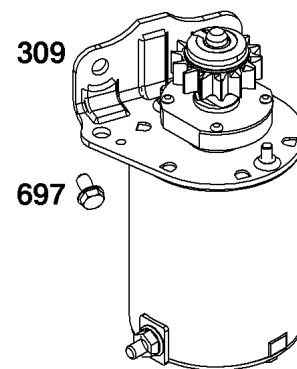

Exhaust Group

REF NO	PART NO	QTY	DESCRIPTION
81	691178	1	LOCK, Muffler Screw
300	795997	1	MUFFLER
613	691416	2	SCREW -(Muffler)
613A	690297	1	SCREW -(Regulator) (Muffler)
676	795036	1	DEFLECTOR, Muffler
677	690661	4	SCREW -(Muffler Deflector)
823	698941	2	SCREW -(Muffler Adapter)
864	796002	1	ADAPTER, Muffler
883	692236	2	GASKET, Exhaust

Not For Reproduction