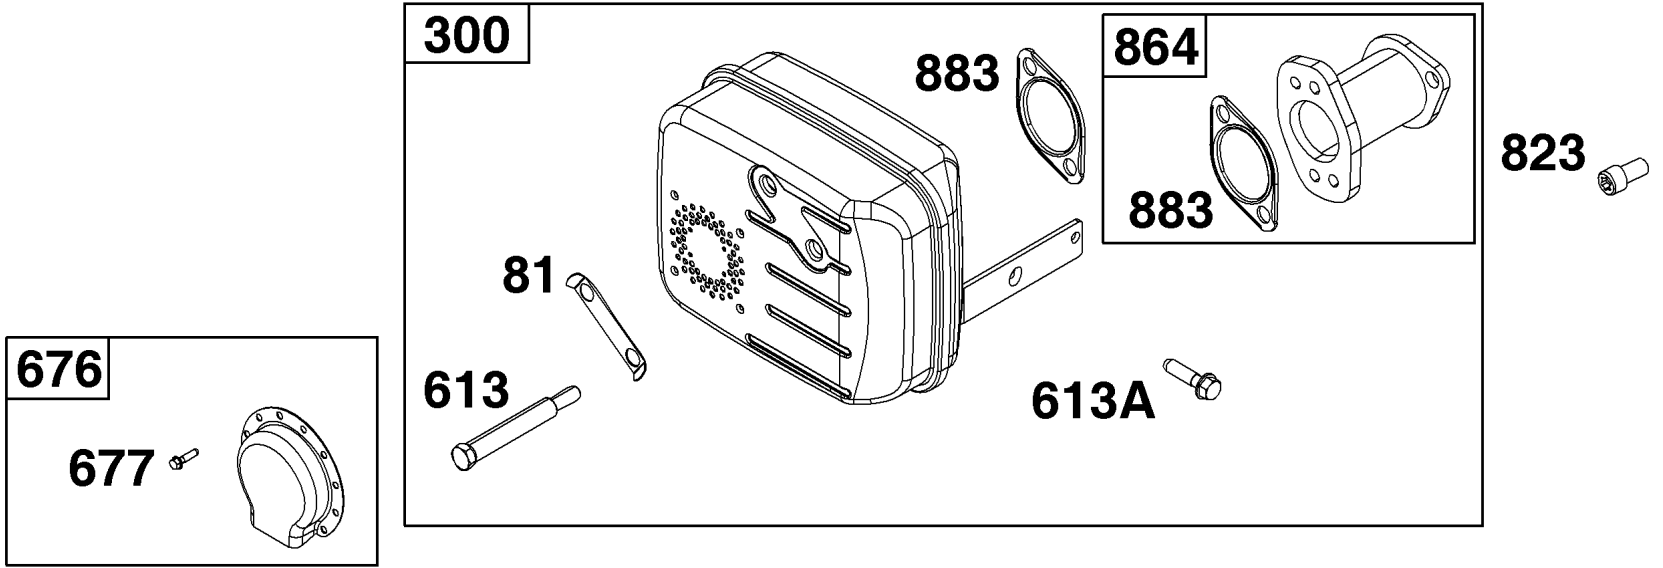

Not For
Reproduction

Exhaust Group

REF NO	PART NO	QTY	DESCRIPTION
81	691178	1	LOCK, Muffler Screw
300	795997	1	MUFFLER
613	691416	2	SCREW -(Muffler)
613A	690297	1	SCREW -(Regulator) (Muffler)
676	795036	1	DEFLECTOR, Muffler
677	690661	4	SCREW -(Muffler Deflector)
823	698941	2	SCREW -(Muffler Adapter)
864	796002	1	ADAPTER, Muffler
883	692236	2	GASKET, Exhaust

Not For Reproduction