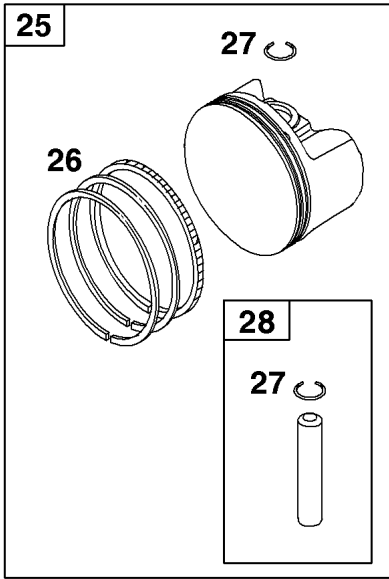

Not For
Reproduction

Crankshaft Group

REF NO	PART NO	QTY	DESCRIPTION
16	596007	1	CRANKSHAFT
24	591757	1	KEY, Flywheel
25	795858	1	PISTON ASSEMBLY -(Standard)
25	795877	1	PISTON ASSEMBLY -(.020 Oversize)
26	794126	1	SET, Ring -(Standard)
26	794127	1	SET, Ring -(.020 Oversize)
27	698469	1	LOCK, Piston Pin
28	594455	1	PIN, Piston
29	794571	1	ROD, Connecting
32	791118	2	SCREW -(Connecting Rod)
45	-----	2	TAPPET, Valve -(Part information located in Cylinder Head Group.)
46	793880	1	CAMSHAFT
377	691639	1	KEY, Timing
741	697128	1	GEAR, Timing
757	793242	2	LINK, Counterweight
758	793763	1	COUNTERWEIGHT
759	697392	2	PIN, Counterweight
1270	793243	1	PLUG, AVS Counterweight