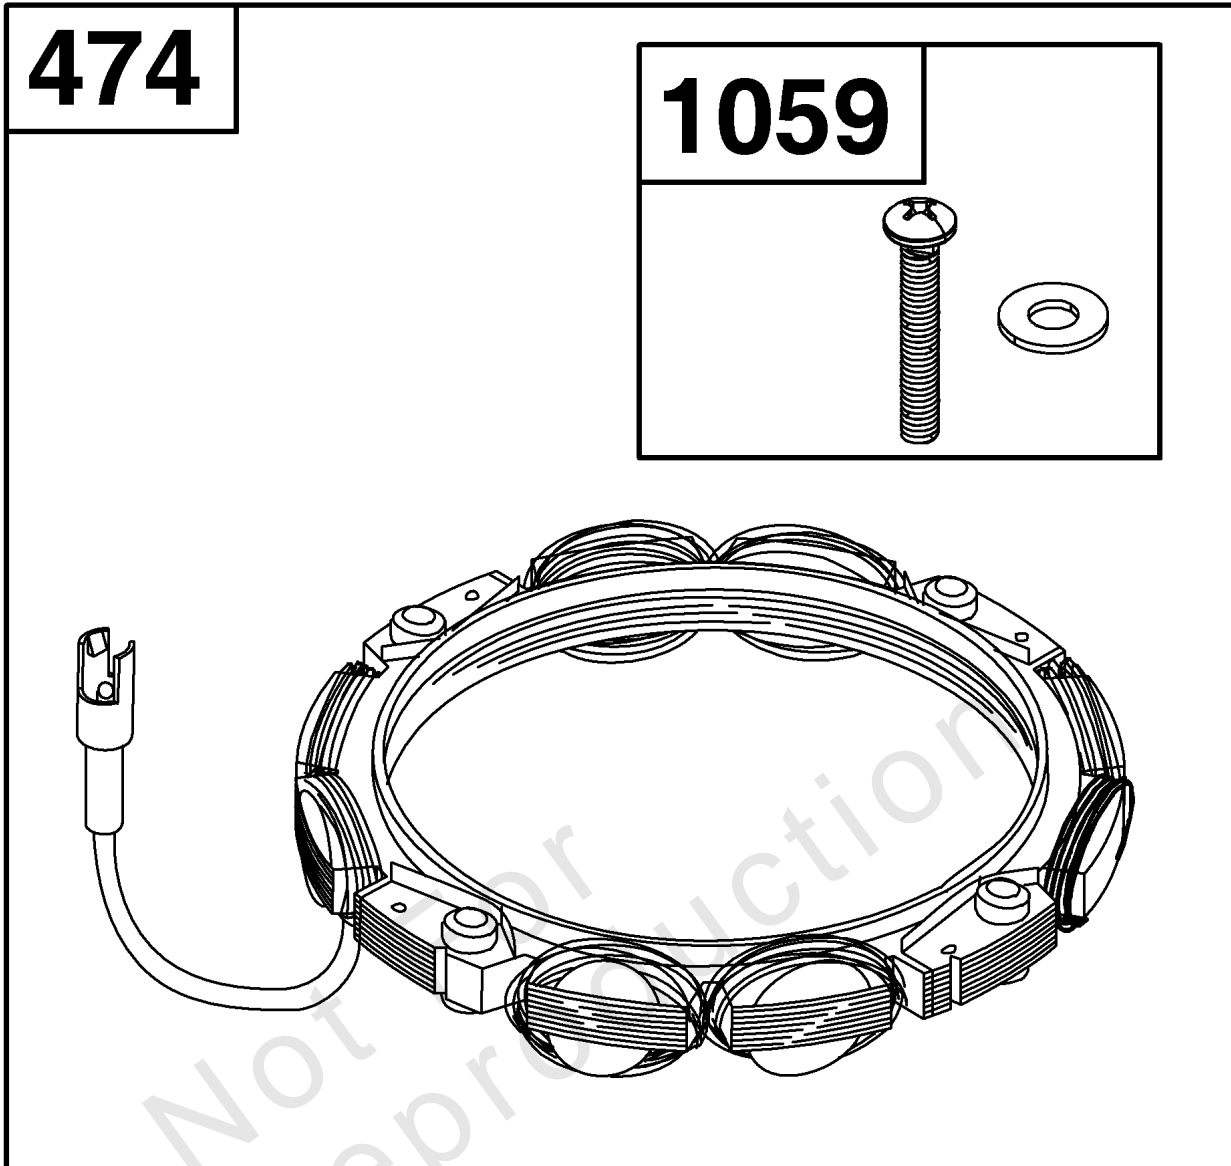

Parts Manual

Mfg. No: 33S877-0019-G1

Model Components	Page
Alternator Group.....	4
Blower Housing and Air Cleaner Group.....	6
Carburetor and Fuel Supply Group.....	8
Controls Group.....	10
Crankcase Cover/Sump and Lubrication Group.....	12
Crankshaft Group.....	14
Cylinder Group.....	16
Cylinder Head Group.....	18
Exhaust Group.....	20
Flywheel, Ignition, and Starter Group.....	22

Not For
Reproduction

501

526

Alternator Group

REF NO	PART NO	QTY	DESCRIPTION
474	592829	1	ALTERNATOR
501	794360	1	REGULATOR
526	697088	1	SCREW -(Regulator)
1059	698516	1	KIT, Screw/Washer
1119	691183	4	SCREW -(Alternator)

Carburetor and Fuel Supply Group

REF NO	PART NO	QTY	DESCRIPTION
51	-----	1	GASKET, Intake -(Part information located in Cylinder Head Group.)
53	591260	2	STUD -(Carburetor)
95	593897	2	SCREW
98	847139	1	KIT, Idle Speed
104	594860	1	PIN, Float Hinge
105	594868	1	VALVE, Float Needle
108	594863	1	VALVE, Choke
117	594869	1	JET, Main
118	595068	1	JET, Main -(High Altitude)
121	594886	1	KIT, Carburetor Overhaul -(Service Kits may include extra parts not specific to this engine.)
125	594601	1	CARBURETOR
130	594858	1	VALVE, Throttle
131	594856	1	KIT, Throttle Shaft
133	594859	1	FLOAT, Carburetor
137	594861	1	GASKET, Float Bowl
141	594862	1	KIT, Choke Shaft
147	594874	1	JET, Pilot
187	791766	1	LINE, Fuel
187B	791805	1	LINE, Fuel
187D	791744	1	LINE, Fuel
217	594864	1	SPRING, Choke Return
240	84001895	1	FILTER, Fuel
276	846640	1	WASHER, Sealing
387	808656	1	PUMP, Fuel
601	791850	2	CLAMP, Hose
633C	594866	1	SEAL, Choke/Throttle Shaft
633D	594865	1	SEAL, Choke/Throttle Shaft
633E	797629	1	SEAL, Choke/Throttle Shaft
654	690958	2	NUT -(Carburetor)
773	796448	2	RETAINER
947	846639	1	SOLENOID, Fuel
975	594867	1	BOWL, Float
1139	796449	2	WASHER -(Fuel Pump Bracket)