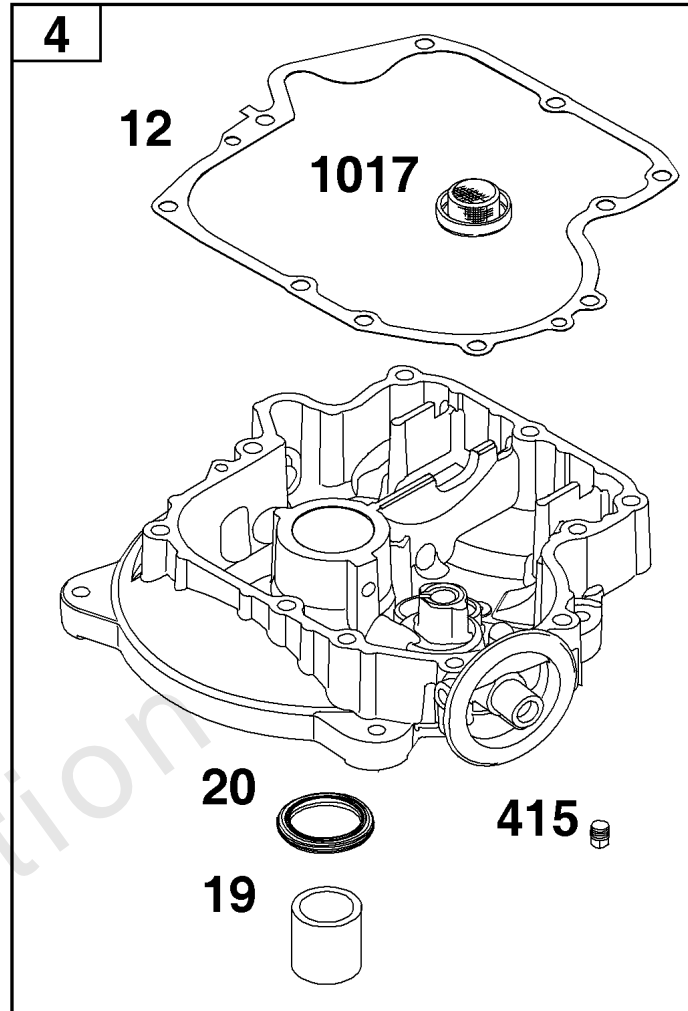

Crankcase Cover/Sump and Lubrication Group

REF NO	PART NO	QTY	DESCRIPTION
4	591009	1	SUMP, Engine
12	697110	1	GASKET, Crankcase
15	690946	1	PLUG, Oil Drain
19	591010	1	KIT, Bushing/Seal -(PTO Side)
20	795387	1	SEAL, Oil -(PTO Side)
22	692125	10	SCREW -(Crankcase Cover/Sump)
43	691968	1	SLINGER, Governor/Oil
415	794903	1	PLUG
523	790443	1	DIPSTICK/TUBE ASSEMBLY
524	691032	1	SEAL, O-Ring -(Dipstick Tube)
525	697085	1	TUBE, Dipstick
750	790832	3	SCREW -(Oil Pump Cover)
842	691031	1	SEAL, O-Ring -(Dipstick Cap)
847	790443	1	DIPSTICK/TUBE ASSEMBLY
850	100106	1	SEALANT, Liquid
943	690589	1	SEAL, O-Ring -(Oil Pump Cover)
965	499613	1	COVER, Oil Pump
1017	796981	1	SCREEN, Oil Pump
1024	794644	1	SHAFT, Pump
1027	696854	1	FILTER, Oil