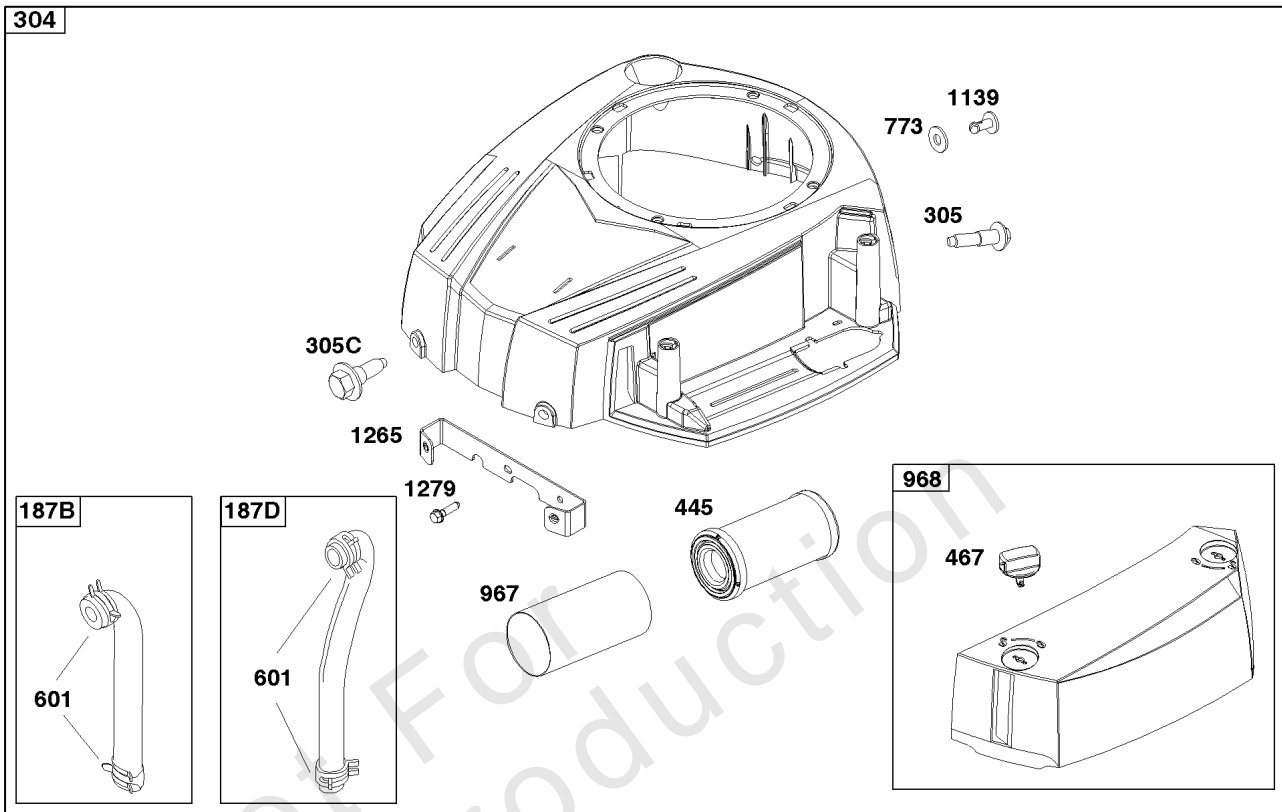

1319 ⚠
1319A ⚠
1036 ⚠

304