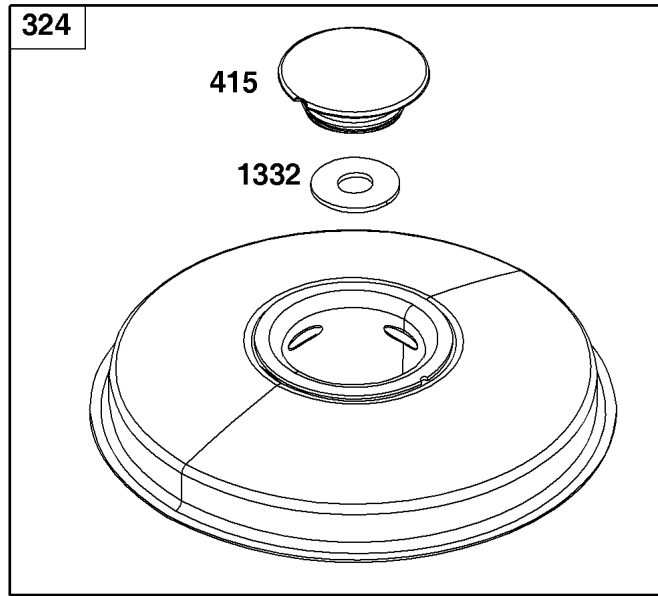

Exhaust Group

REF NO	PART NO	QTY	DESCRIPTION
81	691178	1	LOCK, Muffler Screw
300	795997	1	MUFFLER
613	691416	2	SCREW -(Muffler)
613A	690297	1	SCREW -(Regulator) (Muffler)
676	795036	1	DEFLECTOR, Muffler
677	690661	4	SCREW -(Muffler Deflector)
823	698941	2	SCREW -(Muffler Adapter)
864	796002	1	ADAPTER, Muffler
883	692236	2	GASKET, Exhaust

Not For Reproduction