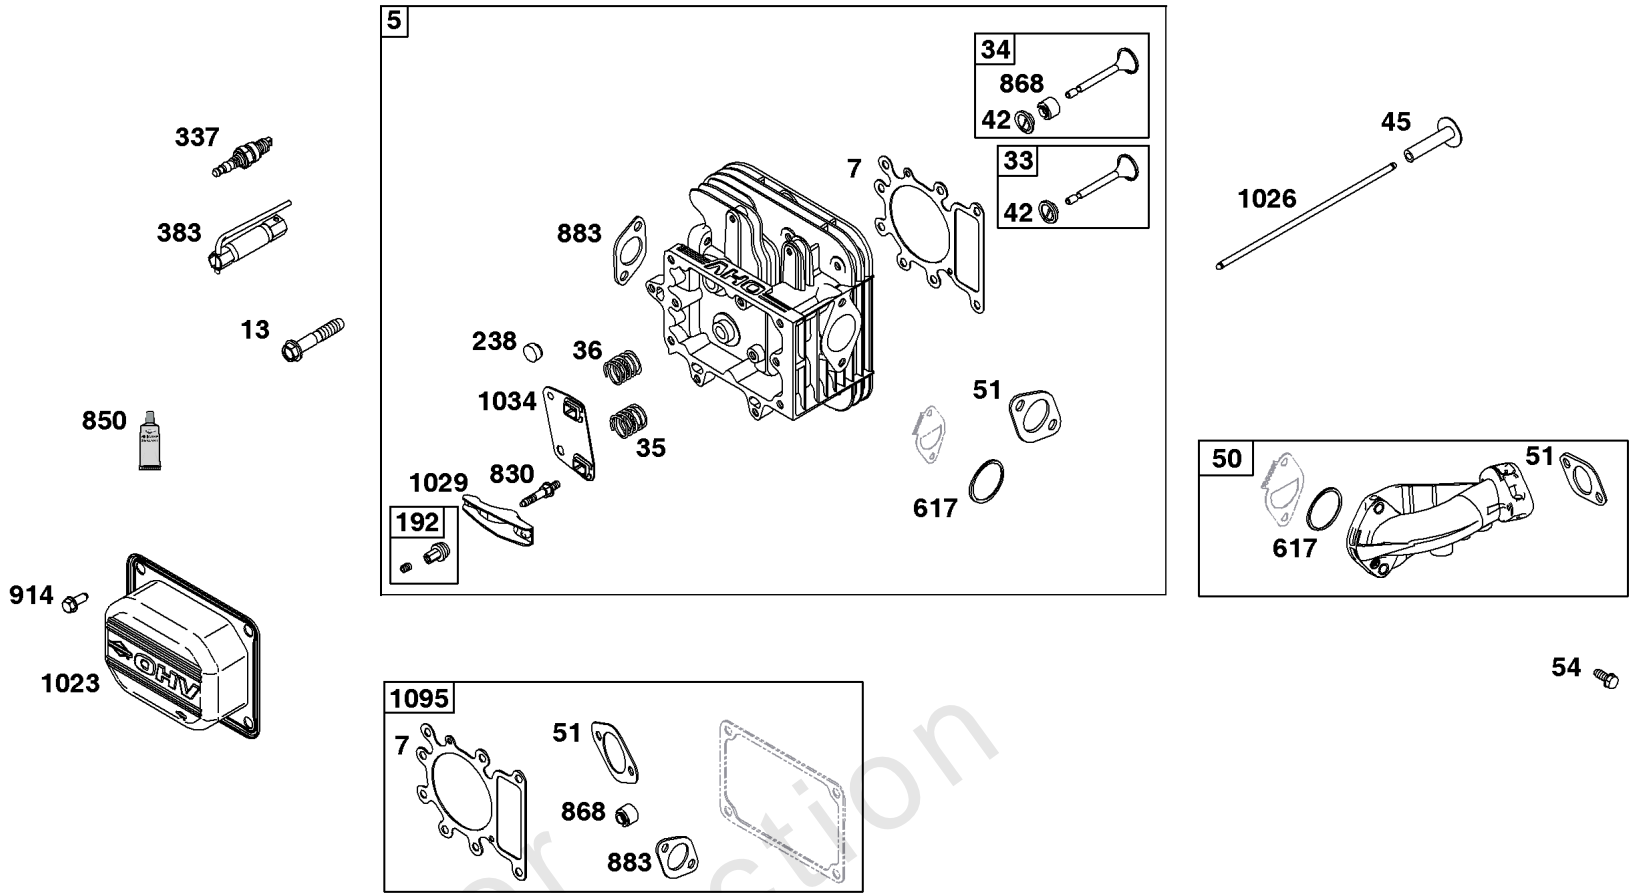

Not For
Reproduction

Cylinder Head Group

REF NO	PART NO	QTY	DESCRIPTION
5	591750	1	HEAD, Cylinder
7	794114	1	GASKET, Cylinder Head
13	84001963	8	SCREW -(Cylinder Head)
33	591752	1	VALVE, Exhaust
34	591751	1	VALVE, Intake
35	691279	1	SPRING, Valve -(Intake)
36	691279	1	SPRING, Valve -(Exhaust)
42	499586	2	KEEPER, Valve
45	690564	2	TAPPET, Valve
50	592842	1	MANIFOLD, Intake
51	692137	1	GASKET, Intake
54	691148	2	SCREW -(Intake Manifold)
192	691986	2	ADJUSTER, Rocker Arm
238	691843	2	CAP, Valve
337	491055S	1	PLUG, Spark
383	19576S	1	WRENCH, Spark Plug
617	692138	1	SEAL, O-Ring -(Intake Manifold)
830	691095	2	STUD, Rocker Arm
850	-----	1	SEALANT, Liquid -(Part information located in Crankcase Cover/Sump and Lubrication Group.)
868	690968	1	SEAL, Valve
883	-----	2	GASKET, Exhaust -(Part information located in Exhaust Group.)
914	691108	4	SCREW -(Rocker Cover)
1023	797421	1	COVER, Rocker
1026	692003	1	ROD, Push -(Intake)
1026	692011	1	ROD, Push -(Exhaust)
1029	691751	2	ARM, Rocker
1034	690822	1	GUIDE, Push Rod
1095	794152	1	GASKET SET, Valve -(Service Kits may include extra parts not specific to this engine.)