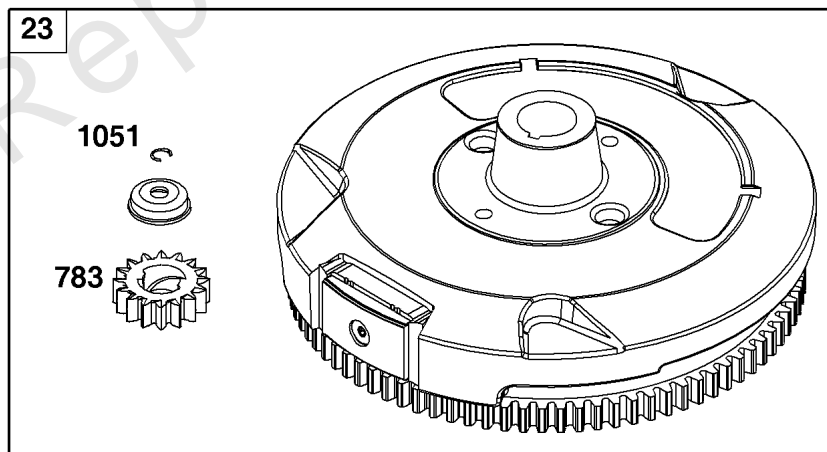

Exhaust Group

REF NO	PART NO	QTY	DESCRIPTION
81	691178	1	LOCK, Muffler Screw
300	795997	1	MUFFLER
613	691416	2	SCREW -(Muffler)
613A	690297	1	SCREW -(Regulator) (Muffler)
676	795036	1	DEFLECTOR, Muffler
677	690661	4	SCREW -(Muffler Deflector)
823	698941	2	SCREW -(Muffler Adapter)
864	796002	1	ADAPTER, Muffler
883	692236	2	GASKET, Exhaust

Not For Reproduction