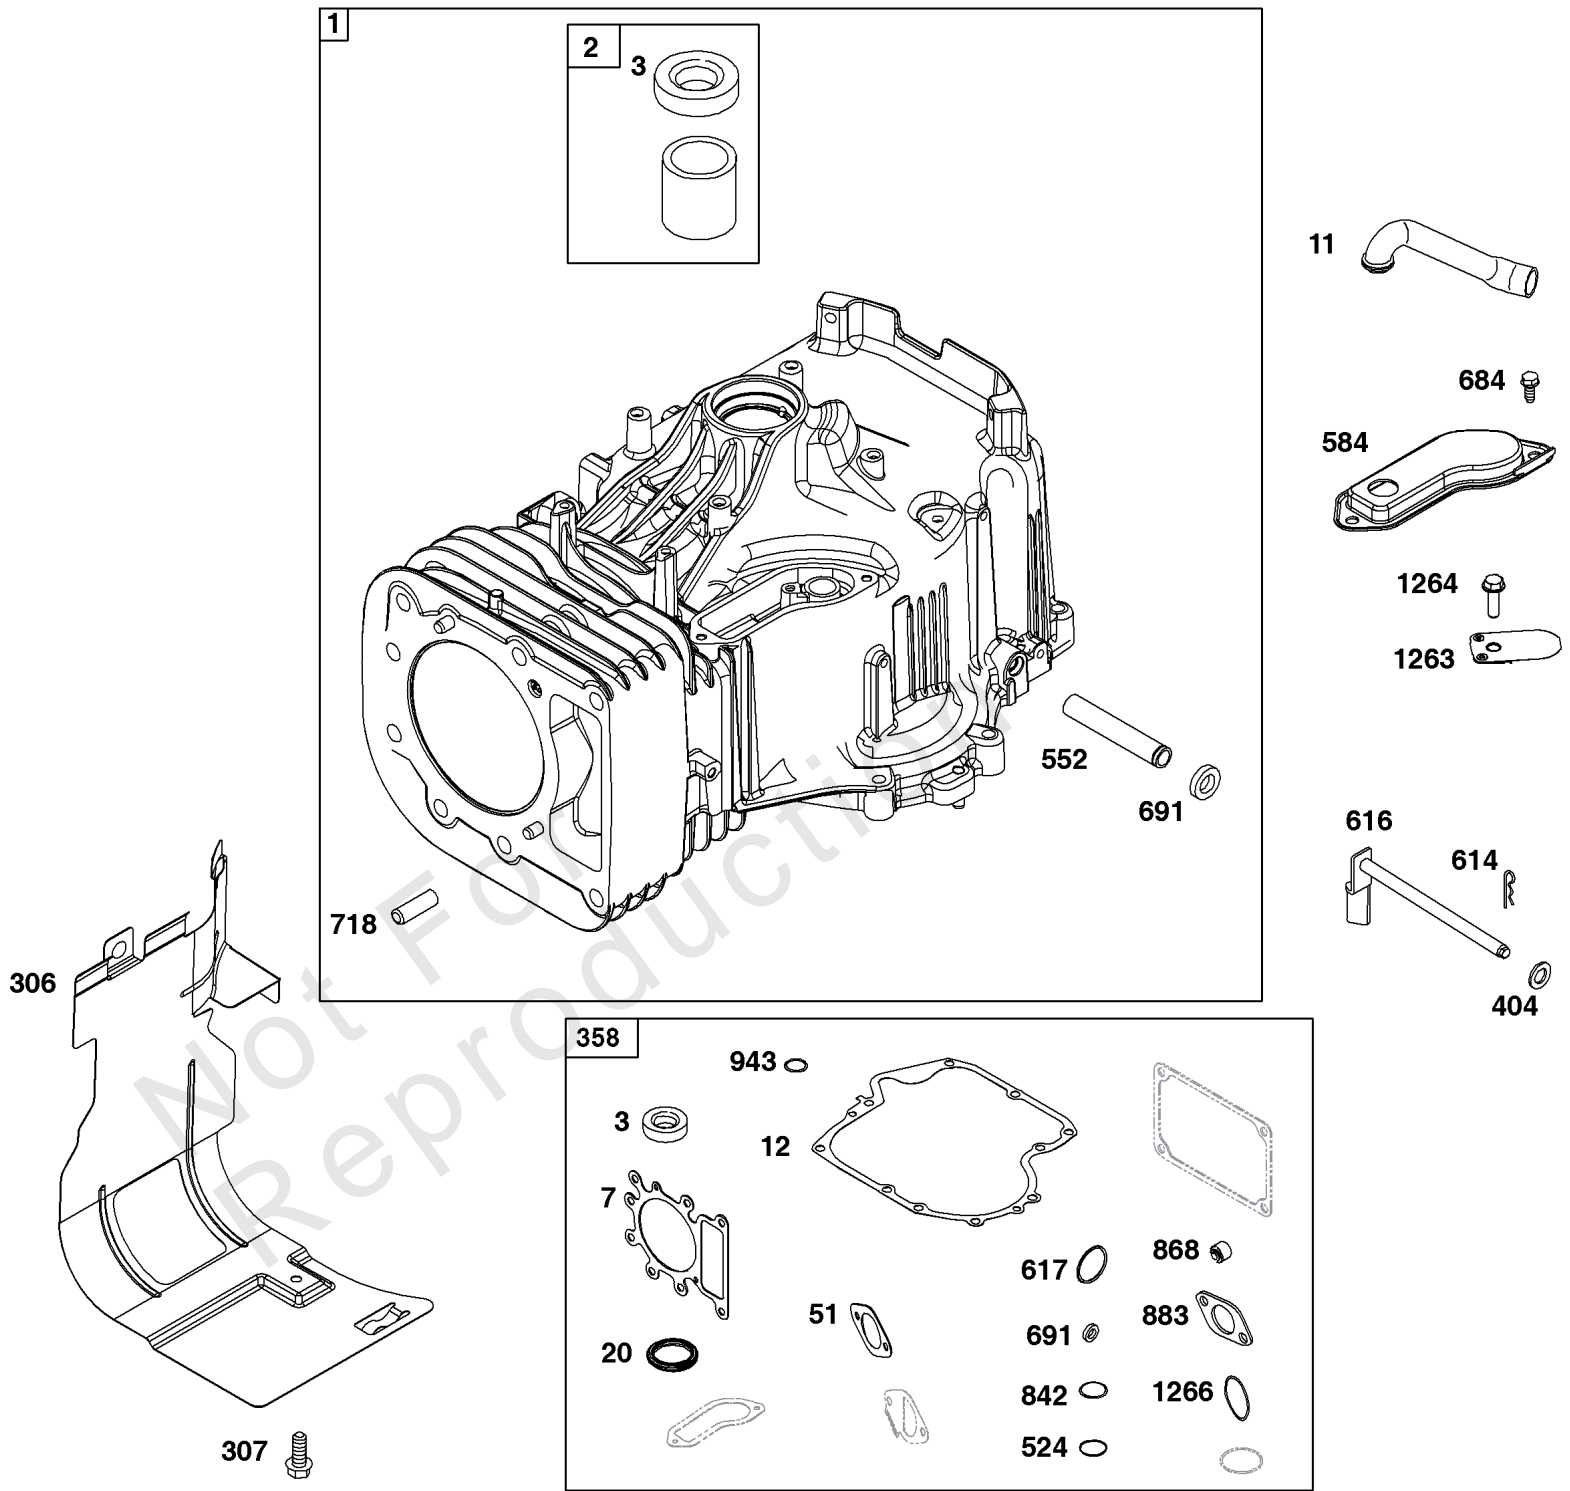

Crankcase Cover/Sump and Lubrication Group

REF NO	PART NO	QTY	DESCRIPTION
4	591009	1	SUMP, Engine
12	697110	1	GASKET, Crankcase
15	690946	1	PLUG, Oil Drain
19	591010	1	KIT, Bushing/Seal -(PTO Side)
20	795387	1	SEAL, Oil -(PTO Side)
22	692125	10	SCREW -(Crankcase Cover/Sump)
43	691968	1	SLINGER, Governor/Oil
415	794903	1	PLUG
523	790443	1	DIPSTICK/TUBE ASSEMBLY
524	691032	1	SEAL, O-Ring -(Dipstick Tube)
525	697085	1	TUBE, Dipstick
750	790832	3	SCREW -(Oil Pump Cover)
842	691031	1	SEAL, O-Ring -(Dipstick Cap)
847	790443	1	DIPSTICK/TUBE ASSEMBLY
850	100106	1	SEALANT, Liquid
943	690589	1	SEAL, O-Ring -(Oil Pump Cover)
965	499613	1	COVER, Oil Pump
1017	796981	1	SCREEN, Oil Pump
1024	794644	1	SHAFT, Pump
1027	696854	1	FILTER, Oil

Not For
Reproduction

Crankshaft Group

REF NO	PART NO	QTY	DESCRIPTION
16	596007	1	CRANKSHAFT
24	591757	1	KEY, Flywheel
25	795858	1	PISTON ASSEMBLY -(Standard)
25	795877	1	PISTON ASSEMBLY -(.020 Oversize)
26	794126	1	SET, Ring -(Standard)
26	794127	1	SET, Ring -(.020 Oversize)
27	698469	1	LOCK, Piston Pin
28	594455	1	PIN, Piston
29	794571	1	ROD, Connecting
32	791118	2	SCREW -(Connecting Rod)
45	-----	2	TAPPET, Valve -(Part information located in Cylinder Head Group.)
46	793880	1	CAMSHAFT
377	691639	1	KEY, Timing
741	697128	1	GEAR, Timing
757	793242	2	LINK, Counterweight
758	793763	1	COUNTERWEIGHT
759	697392	2	PIN, Counterweight
1270	793243	1	PLUG, AVS Counterweight