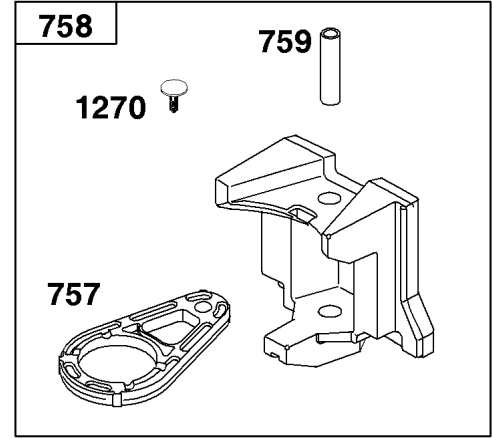

Not For
Reproduction

Crankshaft Group

REF NO	PART NO	QTY	DESCRIPTION
16	596007	1	CRANKSHAFT
24	591757	1	KEY, Flywheel
25	795858	1	PISTON ASSEMBLY -(Standard)
25	795877	1	PISTON ASSEMBLY -(.020 Oversize)
26	794126	1	SET, Ring -(Standard)
26	794127	1	SET, Ring -(.020 Oversize)
27	698469	1	LOCK, Piston Pin
28	594455	1	PIN, Piston
29	794571	1	ROD, Connecting
32	791118	2	SCREW -(Connecting Rod)
45	-----	2	TAPPET, Valve -(Part information located in Cylinder Head Group.)
46	793880	1	CAMSHAFT
377	691639	1	KEY, Timing
741	697128	1	GEAR, Timing
757	793242	2	LINK, Counterweight
758	793763	1	COUNTERWEIGHT
759	697392	2	PIN, Counterweight
1270	793243	1	PLUG, AVS Counterweight