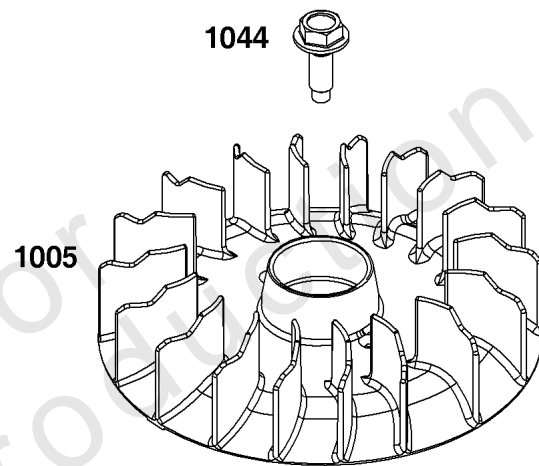

Exhaust Group

REF NO	PART NO	QTY	DESCRIPTION
81	691178	1	LOCK, Muffler Screw
300	795997	1	MUFFLER
613	691416	2	SCREW -(Muffler)
613A	690297	1	SCREW -(Regulator) (Muffler)
676	795036	1	DEFLECTOR, Muffler
677	690661	4	SCREW -(Muffler Deflector)
823	698941	2	SCREW -(Muffler Adapter)
864	796002	1	ADAPTER, Muffler
883	692236	2	GASKET, Exhaust

Not For Reproduction