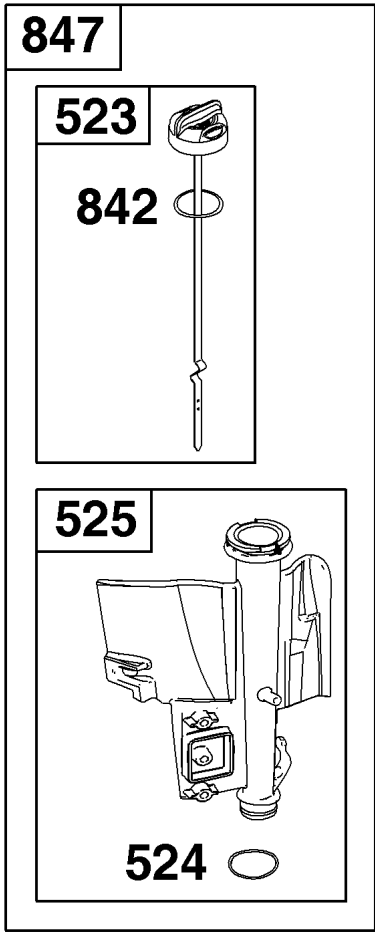

Not For
Reproduction

501

526

Alternator Group

REF NO	PART NO	QTY	DESCRIPTION
474	592829	1	ALTERNATOR
501	794360	1	REGULATOR
526	697088	1	SCREW -(Regulator)
1059	698516	1	KIT, Screw/Washer
1119	691183	4	SCREW -(Alternator)

Carburetor and Fuel Supply Group

REF NO	PART NO	QTY	DESCRIPTION
51	-----	1	GASKET, Intake -(Part information located in Cylinder Head Group.)
53	591260	2	STUD -(Carburetor)
95	593897	2	SCREW
98	847139	1	KIT, Idle Speed
104	594860	1	PIN, Float Hinge
105	594868	1	VALVE, Float Needle
108	594863	1	VALVE, Choke
117	594869	1	JET, Main
118	595068	1	JET, Main -(High Altitude)
121	594886	1	KIT, Carburetor Overhaul -(Service Kits may include extra parts not specific to this engine.)
125	594601	1	CARBURETOR
130	594858	1	VALVE, Throttle
131	594856	1	KIT, Throttle Shaft
133	594859	1	FLOAT, Carburetor
137	594861	1	GASKET, Float Bowl
141	594862	1	KIT, Choke Shaft
147	594874	1	JET, Pilot
187	791766	1	LINE, Fuel
187B	791805	1	LINE, Fuel
187D	791744	1	LINE, Fuel
217	594864	1	SPRING, Choke Return
240	84001895	1	FILTER, Fuel
276	846640	1	WASHER, Sealing
387	808656	1	PUMP, Fuel
601	791850	2	CLAMP, Hose
633C	594866	1	SEAL, Choke/Throttle Shaft
633D	594865	1	SEAL, Choke/Throttle Shaft
633E	797629	1	SEAL, Choke/Throttle Shaft
654	690958	2	NUT -(Carburetor)
773	796448	2	RETAINER
947	846639	1	SOLENOID, Fuel
975	594867	1	BOWL, Float
1139	796449	2	WASHER -(Fuel Pump Bracket)

Controls Group

REF NO	PART NO	QTY	DESCRIPTION
188	691693	2	SCREW -(Control Bracket)
202	691841	1	LINK, Mechanical Governor
209	792813	1	SPRING, Governor
216	691840	1	LINK, Choke
222	597325	1	BRACKET, Control
227	691374	1	LEVER, Governor Control
232	691842	1	SPRING, Governor Link
265	691024	1	CLAMP, Casing
267	794904	1	SCREW -(Casing Clamp)
505	691251	1	NUT -(Governor Control Lever)
559	697561	1	SCREW -(Remote Choke Stop)
559A	693675	1	SCREW -(Remote Choke Stop)
562	691119	1	BOLT -(Governor Control Lever)
729	691224	1	CLIP, Wire
789	698329	1	HARNESS, Wiring
877	790544	1	WIRE/CONNECTOR, Alternator