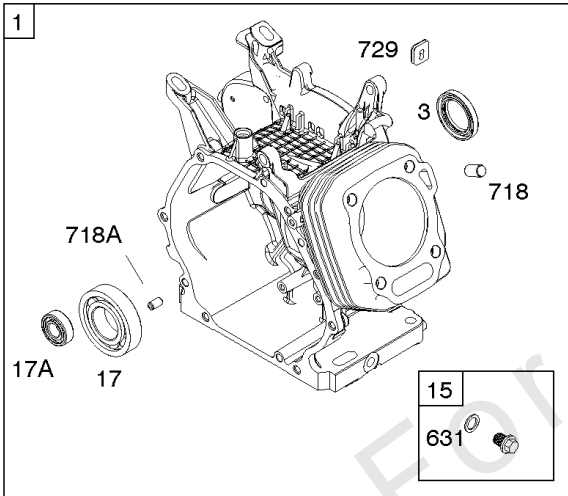

Camshaft, Crankcase Cover, Crankshaft, Cylinder, Exhaust Bracket, Piston/Rings/

REF NO	PART NO	QTY	DESCRIPTION
1	799967		CYLINDER ASSEMBLY
3	797766		SEAL, Oil -(Magneto Side)
12	797789		GASKET, Crankcase
15	797793		PLUG, Oil Drain
16	590961		CRANKSHAFT
17	797765		BEARING, Ball -(Crankshaft)
17A	797764		BEARING, Ball -(Counterweight)
18	590962		COVER, Crankcase -(Includes Governor Gear - Not Serviced Separately)
20	797766		SEAL, Oil -(PTO Side)
22	797795		SCREW -(Crankcase Cover/Sump)
24	797812		KEY, Flywheel
25	799535		PISTON ASSEMBLY -(Standard)
25	799537		PISTON ASSEMBLY -(.020 Oversize)
25	799536		PISTON ASSEMBLY -(.010 Oversize)
26	799539		SET, Ring -(.010 Oversize)
26	799540		SET, Ring -(.020 Oversize)
26	799538		SET, Ring -(Standard)
27	797803		LOCK, Piston Pin
28	797799		PIN, Piston
29	797804		ROD, Connecting
46	797851		CAMSHAFT
227	799924		LEVER, Governor Control
306	797749		SHIELD, Cylinder
307	798618		SCREW -(Cylinder Shield)
309	797775		MOTOR, Starter
357	590960		KEY, Drive Pulley
492	798839		SHIELD, Crankcase
505	690939		NUT -(Governor Control Lever)
509	798840		SCREW -(Crankcase Shield)
522	799941		PLUG, Dipstick/Fill
562	797230		BOLT -(Governor Control Lever)
614	797229		PIN, Cotter
616	797805		CRANK, Governor
631	797794		WASHER -(Oil Drain Plug)
718	797792		PIN, Locating -(Cylinder Head)
718A	797761		PIN, Locating -(Crankcase Cover)
729	797750		CLIP, Wire
758	797852		COUNTERWEIGHT

Camshaft, Crankcase Cover, Crankshaft, Cylinder, Exhaust Bracket, Piston/Rings/

Mfg. No: 25T237-0045-F1

- 1319 WARNING LABEL
- 1319A WARNING LABEL
- 1036 EMISSIONS LABEL