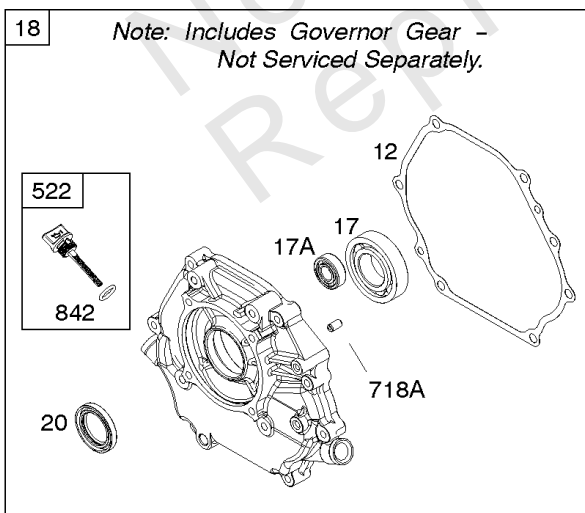

Camshaft, Crankcase Cover, Crankshaft, Cylinder, Exhaust Bracket, Piston/Rings/

REF NO	PART NO	QTY	DESCRIPTION
1	799967		CYLINDER ASSEMBLY
3	797766		SEAL, Oil -(Magneto Side)
12	797789		GASKET, Crankcase
15	797793		PLUG, Oil Drain
16	590961		CRANKSHAFT
17	797765		BEARING, Ball -(Crankshaft)
17A	797764		BEARING, Ball -(Counterweight)
18	590962		COVER, Crankcase -(Includes Governor Gear - Not Serviced Separately)
20	797766		SEAL, Oil -(PTO Side)
22	797795		SCREW -(Crankcase Cover/Sump)
24	797812		KEY, Flywheel
25	799535		PISTON ASSEMBLY -(Standard)
25	799537		PISTON ASSEMBLY -(.020 Oversize)
25	799536		PISTON ASSEMBLY -(.010 Oversize)
26	799539		SET, Ring -(.010 Oversize)
26	799540		SET, Ring -(.020 Oversize)
26	799538		SET, Ring -(Standard)
27	797803		LOCK, Piston Pin
28	797799		PIN, Piston
29	797804		ROD, Connecting
46	797851		CAMSHAFT
227	799924		LEVER, Governor Control
306	797749		SHIELD, Cylinder
307	798618		SCREW -(Cylinder Shield)
309	797775		MOTOR, Starter
357	590960		KEY, Drive Pulley
492	798839		SHIELD, Crankcase
505	690939		NUT -(Governor Control Lever)
509	798840		SCREW -(Crankcase Shield)
522	799941		PLUG, Dipstick/Fill
562	797230		BOLT -(Governor Control Lever)
614	797229		PIN, Cotter
616	797805		CRANK, Governor
631	797794		WASHER -(Oil Drain Plug)
718	797792		PIN, Locating -(Cylinder Head)
718A	797761		PIN, Locating -(Crankcase Cover)
729	797750		CLIP, Wire
758	797852		COUNTERWEIGHT

Camshaft, Crankcase Cover, Crankshaft, Cylinder, Exhaust Bracket, Piston/Rings/

Mfg. No: 25T237-0045-F1

- 1319 WARNING LABEL
- 1319A WARNING LABEL
- 1036 EMISSIONS LABEL