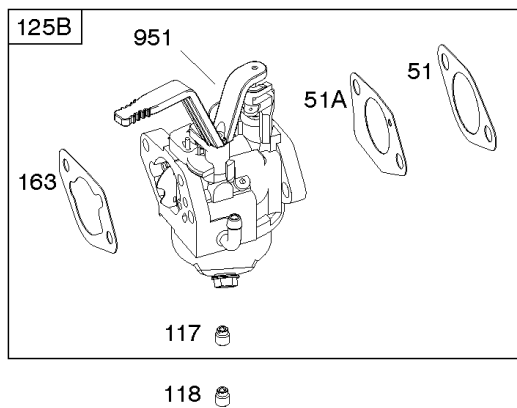

Carburetor

REF NO	PART NO	QTY	DESCRIPTION
51	797845		GASKET, Intake
51A	797755		GASKET, Intake
53	590390		STUD -(Carburetor)
117	590451		JET, Main -(Standard)
118	590452		JET, Main -(High Altitude)
121A	590453		KIT, Carburetor Overhaul
122	799961		SPACER, Carburetor
125A	799882		CARBURETOR
163	797756		GASKET, Air Cleaner
163A	799883		GASKET, Air Cleaner
654	690939		NUT -(Carburetor)
951	797759		LEVER, Choke
951A	593102		LEVER, Choke

Not For Reproduction