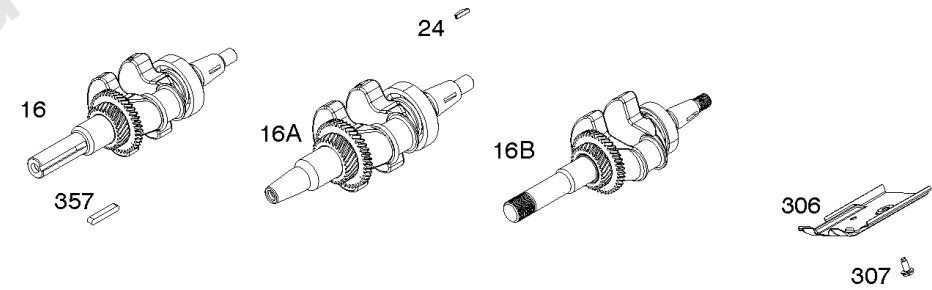

Camshaft, Crankcase Cover, Crankshaft, Cylinder, Exhaust Bracket, Piston/Rings/

REF NO	PART NO	QTY	DESCRIPTION
1	799967		CYLINDER ASSEMBLY
3	797766		SEAL, Oil -(Magneto Side)
12	797789		GASKET, Crankcase
15	797793		PLUG, Oil Drain
16	590961		CRANKSHAFT
17	797765		BEARING, Ball -(Crankshaft)
17A	797764		BEARING, Ball -(Counterweight)
18	590962		COVER, Crankcase -(Includes Governor Gear - Not Serviced Separately)
20	797766		SEAL, Oil -(PTO Side)
22	797795		SCREW -(Crankcase Cover/Sump)
24	797812		KEY, Flywheel
25	799535		PISTON ASSEMBLY -(Standard)
25	799537		PISTON ASSEMBLY -(.020 Oversize)
25	799536		PISTON ASSEMBLY -(.010 Oversize)
26	799539		SET, Ring -(.010 Oversize)
26	799540		SET, Ring -(.020 Oversize)
26	799538		SET, Ring -(Standard)
27	797803		LOCK, Piston Pin
28	797799		PIN, Piston
29	797804		ROD, Connecting
46	797851		CAMSHAFT
227	799924		LEVER, Governor Control
306	797749		SHIELD, Cylinder
307	798618		SCREW -(Cylinder Shield)
309	797775		MOTOR, Starter
357	590960		KEY, Drive Pulley
492	798839		SHIELD, Crankcase
505	690939		NUT -(Governor Control Lever)
509	798840		SCREW -(Crankcase Shield)
522	799941		PLUG, Dipstick/Fill
562	797230		BOLT -(Governor Control Lever)
614	797229		PIN, Cotter
616	797805		CRANK, Governor
631	797794		WASHER -(Oil Drain Plug)
718	797792		PIN, Locating -(Cylinder Head)
718A	797761		PIN, Locating -(Crankcase Cover)
729	797750		CLIP, Wire
758	797852		COUNTERWEIGHT

Camshaft, Crankcase Cover, Crankshaft, Cylinder, Exhaust Bracket, Piston/Rings/

Mfg. No: 25T237-0045-F1

- 1319 WARNING LABEL
- 1319A WARNING LABEL
- 1036 EMISSIONS LABEL