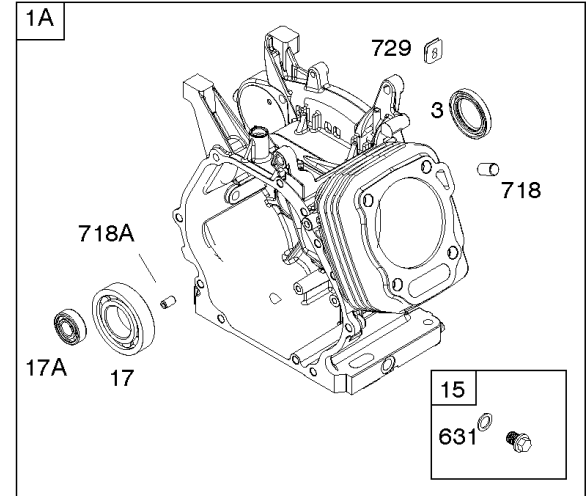

Camshaft, Crankcase Cover, Crankshaft, Cylinder, Exhaust Bracket, Piston/Rings/

Mfg. No: 25T237-0045-F1

- 1319 WARNING LABEL
- 1319A WARNING LABEL
- 1036 EMISSIONS LABEL

Camshaft, Crankcase Cover, Crankshaft, Cylinder, Exhaust Bracket, Piston/Rings/

REF NO	PART NO	QTY	DESCRIPTION
1	799967		CYLINDER ASSEMBLY
3	797766		SEAL, Oil -(Magneto Side)
12	797789		GASKET, Crankcase
15	797793		PLUG, Oil Drain
16	590961		CRANKSHAFT
17	797765		BEARING, Ball -(Crankshaft)
17A	797764		BEARING, Ball -(Counterweight)
18	590962		COVER, Crankcase -(Includes Governor Gear - Not Serviced Separately)
20	797766		SEAL, Oil -(PTO Side)
22	797795		SCREW -(Crankcase Cover/Sump)
24	797812		KEY, Flywheel
25	799535		PISTON ASSEMBLY -(Standard)
25	799537		PISTON ASSEMBLY -(.020 Oversize)
25	799536		PISTON ASSEMBLY -(.010 Oversize)
26	799539		SET, Ring -(.010 Oversize)
26	799540		SET, Ring -(.020 Oversize)
26	799538		SET, Ring -(Standard)
27	797803		LOCK, Piston Pin
28	797799		PIN, Piston
29	797804		ROD, Connecting
46	797851		CAMSHAFT
227	799924		LEVER, Governor Control
306	797749		SHIELD, Cylinder
307	798618		SCREW -(Cylinder Shield)
309	797775		MOTOR, Starter
357	590960		KEY, Drive Pulley
492	798839		SHIELD, Crankcase
505	690939		NUT -(Governor Control Lever)
509	798840		SCREW -(Crankcase Shield)
522	799941		PLUG, Dipstick/Fill
562	797230		BOLT -(Governor Control Lever)
614	797229		PIN, Cotter
616	797805		CRANK, Governor
631	797794		WASHER -(Oil Drain Plug)
718	797792		PIN, Locating -(Cylinder Head)
718A	797761		PIN, Locating -(Crankcase Cover)
729	797750		CLIP, Wire
758	797852		COUNTERWEIGHT