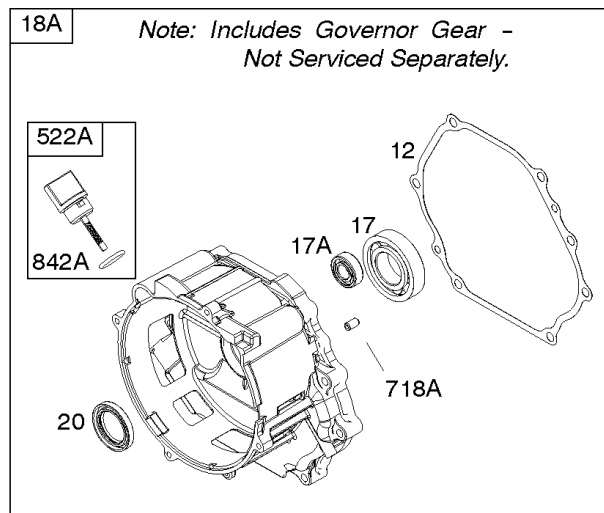

Camshaft, Crankcase Cover, Crankshaft, Cylinder, Exhaust Bracket, Piston/Rings/

REF NO	PART NO	QTY	DESCRIPTION
1	799967		CYLINDER ASSEMBLY
3	797766		SEAL, Oil -(Magneto Side)
12	797789		GASKET, Crankcase
15	797793		PLUG, Oil Drain
16	590961		CRANKSHAFT
17	797765		BEARING, Ball -(Crankshaft)
17A	797764		BEARING, Ball -(Counterweight)
18	590962		COVER, Crankcase -(Includes Governor Gear - Not Serviced Separately)
20	797766		SEAL, Oil -(PTO Side)
22	797795		SCREW -(Crankcase Cover/Sump)
24	797812		KEY, Flywheel
25	799535		PISTON ASSEMBLY -(Standard)
25	799537		PISTON ASSEMBLY -(.020 Oversize)
25	799536		PISTON ASSEMBLY -(.010 Oversize)
26	799539		SET, Ring -(.010 Oversize)
26	799540		SET, Ring -(.020 Oversize)
26	799538		SET, Ring -(Standard)
27	797803		LOCK, Piston Pin
28	797799		PIN, Piston
29	797804		ROD, Connecting
46	797851		CAMSHAFT
227	799924		LEVER, Governor Control
306	797749		SHIELD, Cylinder
307	798618		SCREW -(Cylinder Shield)
309	797775		MOTOR, Starter
357	590960		KEY, Drive Pulley
492	798839		SHIELD, Crankcase
505	690939		NUT -(Governor Control Lever)
509	798840		SCREW -(Crankcase Shield)
522	799941		PLUG, Dipstick/Fill
562	797230		BOLT -(Governor Control Lever)
614	797229		PIN, Cotter
616	797805		CRANK, Governor
631	797794		WASHER -(Oil Drain Plug)
718	797792		PIN, Locating -(Cylinder Head)
718A	797761		PIN, Locating -(Crankcase Cover)
729	797750		CLIP, Wire
758	797852		COUNTERWEIGHT

Camshaft, Crankcase Cover, Crankshaft, Cylinder, Exhaust Bracket, Piston/Rings/

Mfg. No: 25T237-0045-F1

- 1319 WARNING LABEL
- 1319A WARNING LABEL
- 1036 EMISSIONS LABEL