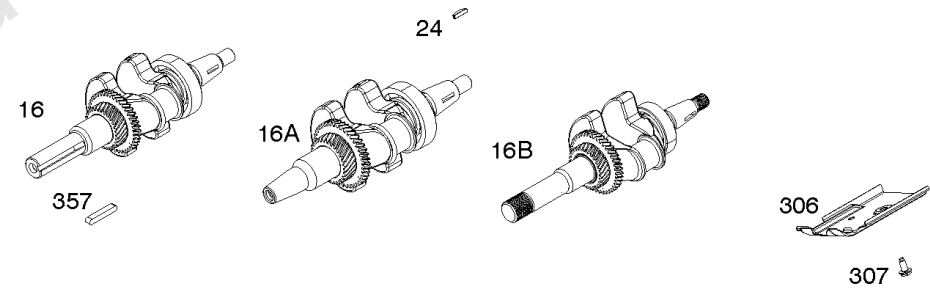

Camshaft, Crankcase Cover, Crankshaft, Cylinder, Exhaust Bracket, Piston/Rings/

Mfg. No: 25T237-0045-F1

- 1319 WARNING LABEL
- 1319A WARNING LABEL
- 1036 EMISSIONS LABEL

Camshaft, Crankcase Cover, Crankshaft, Cylinder, Exhaust Bracket, Piston/Rings/

REF NO	PART NO	QTY	DESCRIPTION
1	799967		CYLINDER ASSEMBLY
3	797766		SEAL, Oil -(Magneto Side)
12	797789		GASKET, Crankcase
15	797793		PLUG, Oil Drain
16	590961		CRANKSHAFT
17	797765		BEARING, Ball -(Crankshaft)
17A	797764		BEARING, Ball -(Counterweight)
18	590962		COVER, Crankcase -(Includes Governor Gear - Not Serviced Separately)
20	797766		SEAL, Oil -(PTO Side)
22	797795		SCREW -(Crankcase Cover/Sump)
24	797812		KEY, Flywheel
25	799535		PISTON ASSEMBLY -(Standard)
25	799537		PISTON ASSEMBLY -(.020 Oversize)
25	799536		PISTON ASSEMBLY -(.010 Oversize)
26	799539		SET, Ring -(.010 Oversize)
26	799540		SET, Ring -(.020 Oversize)
26	799538		SET, Ring -(Standard)
27	797803		LOCK, Piston Pin
28	797799		PIN, Piston
29	797804		ROD, Connecting
46	797851		CAMSHAFT
227	799924		LEVER, Governor Control
306	797749		SHIELD, Cylinder
307	798618		SCREW -(Cylinder Shield)
309	797775		MOTOR, Starter
357	590960		KEY, Drive Pulley
492	798839		SHIELD, Crankcase
505	690939		NUT -(Governor Control Lever)
509	798840		SCREW -(Crankcase Shield)
522	799941		PLUG, Dipstick/Fill
562	797230		BOLT -(Governor Control Lever)
614	797229		PIN, Cotter
616	797805		CRANK, Governor
631	797794		WASHER -(Oil Drain Plug)
718	797792		PIN, Locating -(Cylinder Head)
718A	797761		PIN, Locating -(Crankcase Cover)
729	797750		CLIP, Wire
758	797852		COUNTERWEIGHT