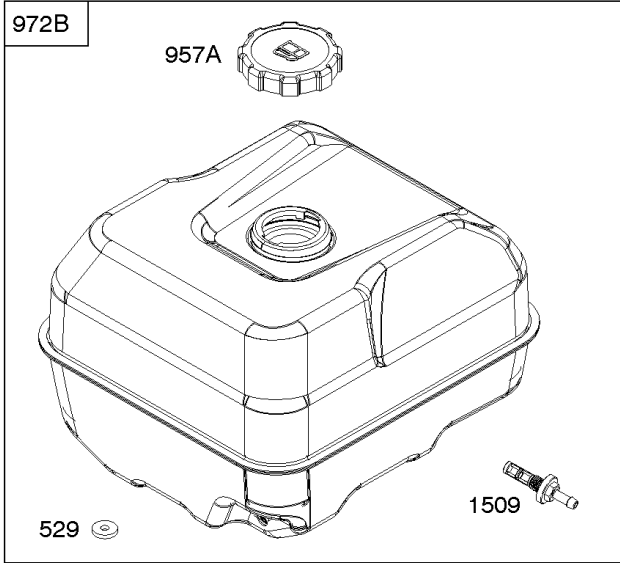

Exhaust System, Fuel Supply

REF NO	PART NO	QTY	DESCRIPTION
187B	590374		LINE, Fuel
190	590964		SCREW -(Fuel Tank)
240A	394358S		FILTER, Fuel
300A	590379		MUFFLER
300B	591018		MUFFLER
346	699203		SCREW -(Spark Arrestor)
436	799796		MANIFOLD, Exhaust
529	799933		GROMMET -(Fuel Tank)
601	791850		CLAMP, Hose
676	590953		DEFLECTOR, Muffler
676B	697816		DEFLECTOR, Muffler
677	699203		SCREW -(Muffler Deflector)
677B	699776		SCREW -(Muffler Deflector)
703	590967		CLIP -(Fuel Hose)
705	590965		NUT -(Fuel Tank)
832A	590380		GUARD, Muffler
832B	591019		GUARD, Muffler
836A	798976		SCREW -(Muffler Guard)
883	797770		GASKET, Exhaust
883A	799797		GASKET, Exhaust
957	799324		CAP, Fuel Tank
957A	794641		CAP, Fuel Tank
972B	590966		TANK, Fuel
972C	591339		TANK, Fuel
994A	594233		ARRESTOR, Spark
994B	796399		ARRESTOR, Spark
1176	590965		NUT -(Exhaust Manifold)
1177	590965		NUT -(Muffler)
1302	590457		WASHER -(Muffler Guard)
1345	792917		FILTER, Filler Neck
1509	797346		OUTLET, Tank