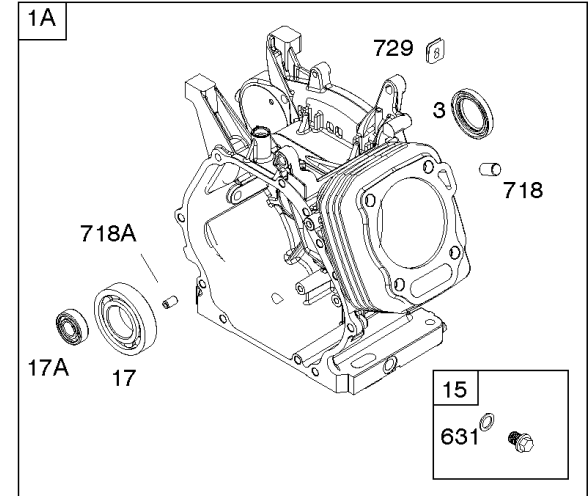

Camshaft, Crankcase Cover, Crankshaft, Cylinder, Exhaust Bracket, Piston/Rings/

REF NO	PART NO	QTY	DESCRIPTION
1	799967		CYLINDER ASSEMBLY
3	797766		SEAL, Oil -(Magneto Side)
12	797789		GASKET, Crankcase
15	797793		PLUG, Oil Drain
16	590961		CRANKSHAFT
17	797765		BEARING, Ball -(Crankshaft)
17A	797764		BEARING, Ball -(Counterweight)
18	590962		COVER, Crankcase -(Includes Governor Gear - Not Serviced Separately)
20	797766		SEAL, Oil -(PTO Side)
22	797795		SCREW -(Crankcase Cover/Sump)
24	797812		KEY, Flywheel
25	799535		PISTON ASSEMBLY -(Standard)
25	799537		PISTON ASSEMBLY -(.020 Oversize)
25	799536		PISTON ASSEMBLY -(.010 Oversize)
26	799539		SET, Ring -(.010 Oversize)
26	799540		SET, Ring -(.020 Oversize)
26	799538		SET, Ring -(Standard)
27	797803		LOCK, Piston Pin
28	797799		PIN, Piston
29	797804		ROD, Connecting
46	797851		CAMSHAFT
227	799924		LEVER, Governor Control
306	797749		SHIELD, Cylinder
307	798618		SCREW -(Cylinder Shield)
309	797775		MOTOR, Starter
357	590960		KEY, Drive Pulley
492	798839		SHIELD, Crankcase
505	690939		NUT -(Governor Control Lever)
509	798840		SCREW -(Crankcase Shield)
522	799941		PLUG, Dipstick/Fill
562	797230		BOLT -(Governor Control Lever)
614	797229		PIN, Cotter
616	797805		CRANK, Governor
631	797794		WASHER -(Oil Drain Plug)
718	797792		PIN, Locating -(Cylinder Head)
718A	797761		PIN, Locating -(Crankcase Cover)
729	797750		CLIP, Wire
758	797852		COUNTERWEIGHT

Camshaft, Crankcase Cover, Crankshaft, Cylinder, Exhaust Bracket, Piston/Rings/

Mfg. No: 25T237-0045-F1

- 1319 WARNING LABEL
- 1319A WARNING LABEL
- 1036 EMISSIONS LABEL