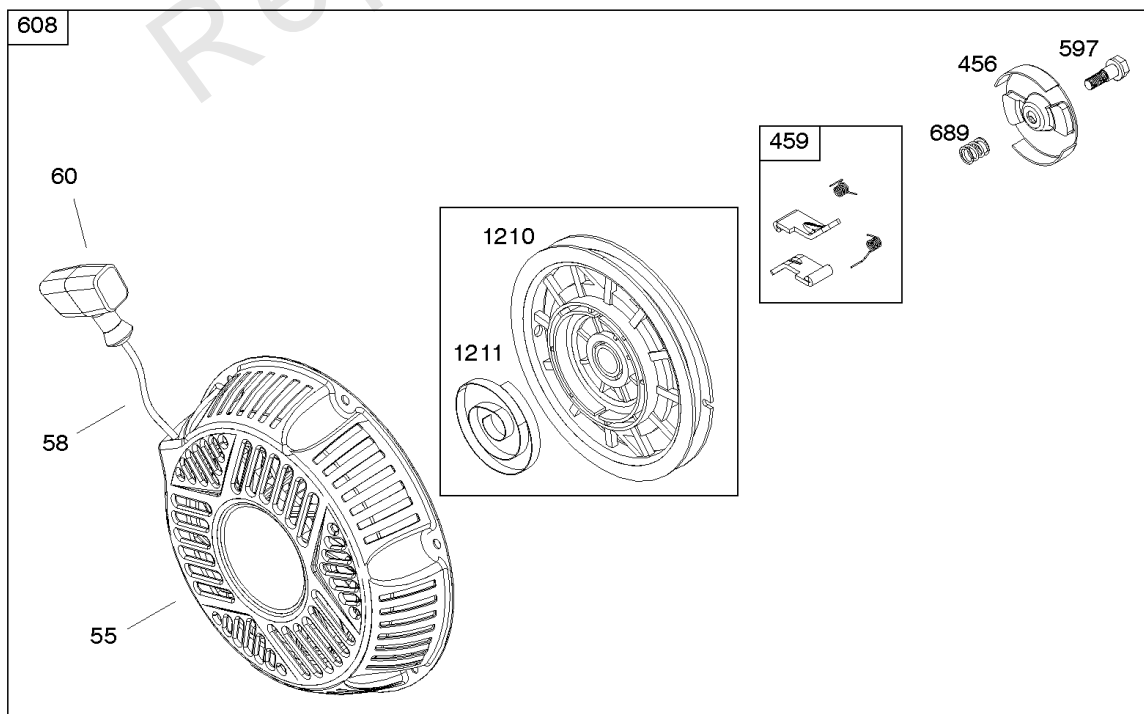

Blower Housing, Flywheel, Rewind Starter

REF NO	PART NO	QTY	DESCRIPTION
23	591095		FLYWHEEL
55	799974		HOUSING, Rewind Starter
58	693389		ROPE, Starter -(Cut To Required Length)
60	691915		GRIP, Starter Rope
65	797654		SCREW -(Rewind Starter)
281	590986		PANEL, Control
304	799968		HOUSING, Blower
305	798618		SCREW -(Blower Housing)
332	797811		NUT -(Flywheel)
363	19203		PULLER, Flywheel
455	797746		CUP, Flywheel
456	799973		PLATE, Pawl Friction
459	799976		PAWL, Ratchet
597	799972		SCREW -(Pawl Friction Plate)
608	797747		STARTER, Rewind
663	799846		SCREW -(Control Panel)
689	799669		SPRING, Friction
1005	797748		FAN, Flywheel
1210	799975		PULLEY/SPRING ASSEMBLY -(Pulley)
1211	799975		PULLEY/SPRING ASSEMBLY -(Spring)