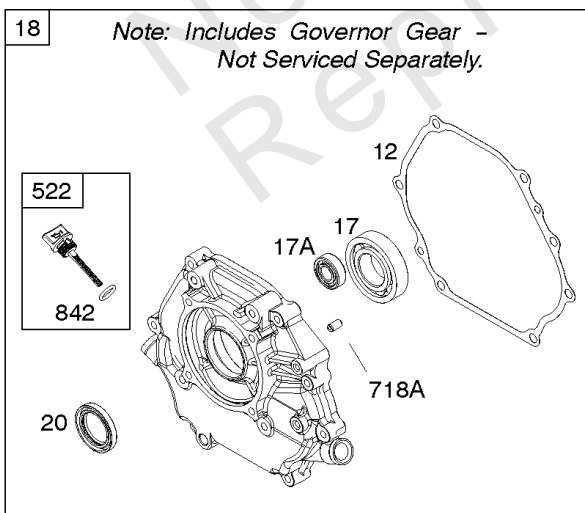

Camshaft, Crankcase Cover, Crankshaft, Cylinder, Exhaust Bracket, Piston/Rings/

Mfg. No: 25T237-0045-F1

- 1319 WARNING LABEL
- 1319A WARNING LABEL
- 1036 EMISSIONS LABEL

Camshaft, Crankcase Cover, Crankshaft, Cylinder, Exhaust Bracket, Piston/Rings/

REF NO	PART NO	QTY	DESCRIPTION
1	799967		CYLINDER ASSEMBLY
3	797766		SEAL, Oil -(Magneto Side)
12	797789		GASKET, Crankcase
15	797793		PLUG, Oil Drain
16	590961		CRANKSHAFT
17	797765		BEARING, Ball -(Crankshaft)
17A	797764		BEARING, Ball -(Counterweight)
18	590962		COVER, Crankcase -(Includes Governor Gear - Not Serviced Separately)
20	797766		SEAL, Oil -(PTO Side)
22	797795		SCREW -(Crankcase Cover/Sump)
24	797812		KEY, Flywheel
25	799535		PISTON ASSEMBLY -(Standard)
25	799537		PISTON ASSEMBLY -(.020 Oversize)
25	799536		PISTON ASSEMBLY -(.010 Oversize)
26	799539		SET, Ring -(.010 Oversize)
26	799540		SET, Ring -(.020 Oversize)
26	799538		SET, Ring -(Standard)
27	797803		LOCK, Piston Pin
28	797799		PIN, Piston
29	797804		ROD, Connecting
46	797851		CAMSHAFT
227	799924		LEVER, Governor Control
306	797749		SHIELD, Cylinder
307	798618		SCREW -(Cylinder Shield)
309	797775		MOTOR, Starter
357	590960		KEY, Drive Pulley
492	798839		SHIELD, Crankcase
505	690939		NUT -(Governor Control Lever)
509	798840		SCREW -(Crankcase Shield)
522	799941		PLUG, Dipstick/Fill
562	797230		BOLT -(Governor Control Lever)
614	797229		PIN, Cotter
616	797805		CRANK, Governor
631	797794		WASHER -(Oil Drain Plug)
718	797792		PIN, Locating -(Cylinder Head)
718A	797761		PIN, Locating -(Crankcase Cover)
729	797750		CLIP, Wire
758	797852		COUNTERWEIGHT