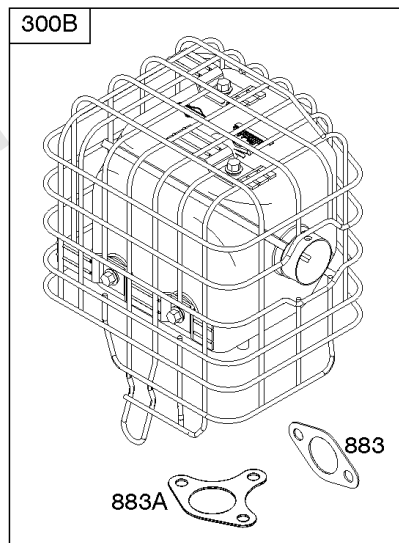

Exhaust System, Fuel Supply

REF NO	PART NO	QTY	DESCRIPTION
187B	590374		LINE, Fuel
190	590964		SCREW -(Fuel Tank)
240A	394358S		FILTER, Fuel
300A	590379		MUFFLER
300B	591018		MUFFLER
346	699203		SCREW -(Spark Arrestor)
436	799796		MANIFOLD, Exhaust
529	799933		GROMMET -(Fuel Tank)
601	791850		CLAMP, Hose
676	590953		DEFLECTOR, Muffler
676B	697816		DEFLECTOR, Muffler
677	699203		SCREW -(Muffler Deflector)
677B	699776		SCREW -(Muffler Deflector)
703	590967		CLIP -(Fuel Hose)
705	590965		NUT -(Fuel Tank)
832A	590380		GUARD, Muffler
832B	591019		GUARD, Muffler
836A	798976		SCREW -(Muffler Guard)
883	797770		GASKET, Exhaust
883A	799797		GASKET, Exhaust
957	799324		CAP, Fuel Tank
957A	794641		CAP, Fuel Tank
972B	590966		TANK, Fuel
972C	591339		TANK, Fuel
994A	594233		ARRESTOR, Spark
994B	796399		ARRESTOR, Spark
1176	590965		NUT -(Exhaust Manifold)
1177	590965		NUT -(Muffler)
1302	590457		WASHER -(Muffler Guard)
1345	792917		FILTER, Filler Neck
1509	797346		OUTLET, Tank