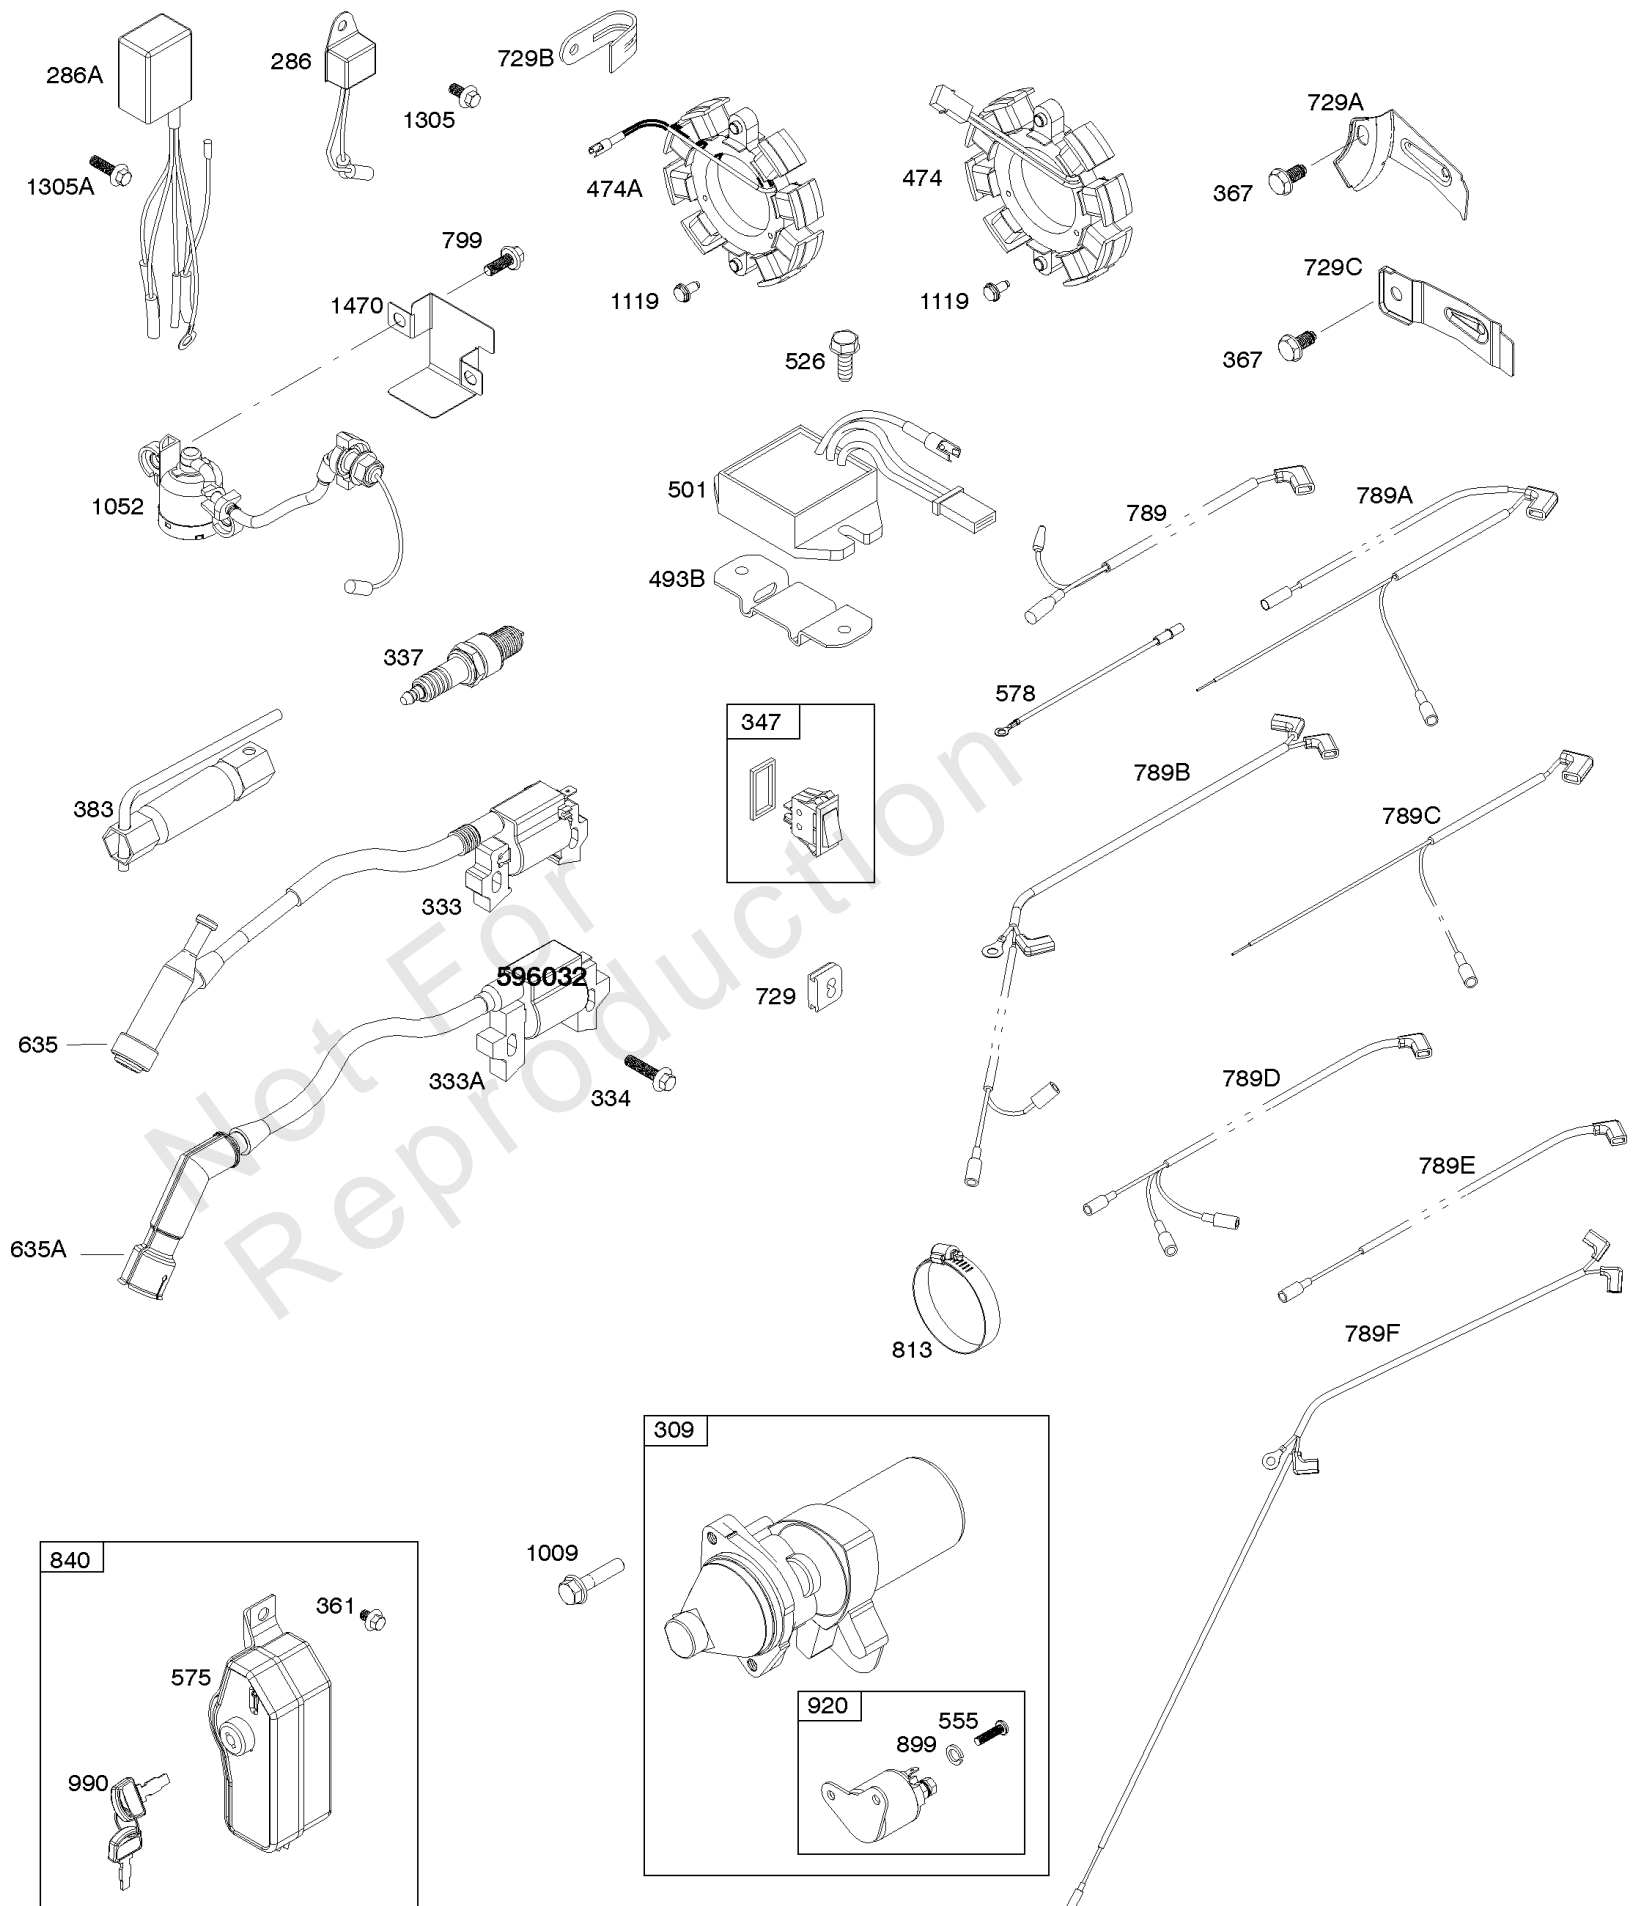

Alternator, Armature, Electrical System, Ignition, Spark Plug

Mfg. No: 25T237-0045-F1

Alternator, Armature, Electrical System, Ignition, Spark Plug

REF NO	PART NO	QTY	DESCRIPTION
286	797772		MODULE, Oil Sensor
286A	591729		MODULE, Oil Sensor
309	797775		MOTOR, Starter
333	797769		ARMATURE, Magneto
333A	798616		ARMATURE, Magneto
334	797655		SCREW -(Magneto Armature)
337	798615		PLUG, Spark
347	797340		SWITCH, Rocker
361	798618		SCREW -(Starting Switch)
367	798618		SCREW -(Wire Clip)
383	19576S		WRENCH, Spark Plug
474	591100		ALTERNATOR -(10 Amp)
493B	691177		BRACKET, Mounting
501	845907		REGULATOR
526	690297		SCREW -(Regulator)
555	799532		SCREW -(Starter Solenoid)
575	591371		SWITCH, Starting
578	596032		WIRE ASSEMBLY -(Jumper Wire)
635	797658		BOOT, Spark Plug
635A	797685		BOOT, Spark Plug
729	797750		CLIP, Wire
729A	799844		CLIP, Wire
729B	592311		CLIP, Wire
729C	593137		CLIP, Wire
789	797856		HARNESS, Wiring
789A	590985		HARNESS, Wiring
789C	590371		HARNESS, Wiring
789D	590372		HARNESS, Wiring
789E	591390		HARNESS, Wiring
789F	593722		HARNESS, Wiring
799	798975		SCREW -(Oil Sensor)
813	590392		CLAMP
840	594476		KIT, Panel
899	799642		WASHER -(Starter Solenoid)
920	799481		SOLENOID, Starter
990	590996		SET, Key
1009	797776		SCREW -(USE REFERENCE 697 ONLY)
1052	797771		SENSOR, Oil
1119	799845		SCREW -(Alternator)
1305	798618		SCREW -(Oil Sensor Module)
1305A	797686		SCREW -(Oil Sensor Module)
1470	592071		SHIELD, Oil Sensor