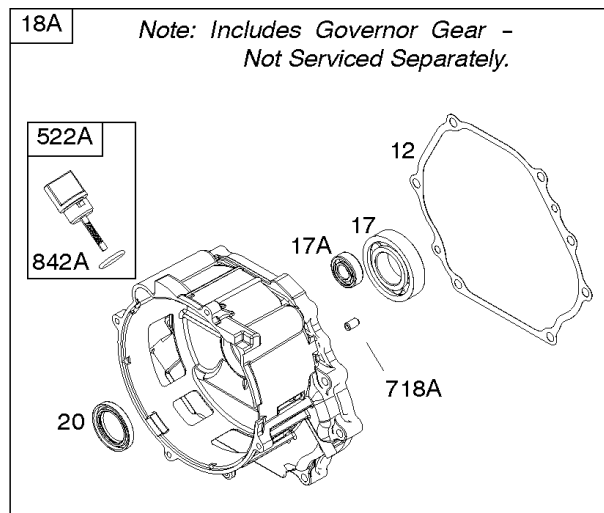

Camshaft, Crankcase Cover, Crankshaft, Cylinder, Exhaust Bracket, Piston/Rings/

Mfg. No: 25T237-0045-F1

- 1319 WARNING LABEL
- 1319A WARNING LABEL
- 1036 EMISSIONS LABEL

Camshaft, Crankcase Cover, Crankshaft, Cylinder, Exhaust Bracket, Piston/Rings/

REF NO	PART NO	QTY	DESCRIPTION
1	799967		CYLINDER ASSEMBLY
3	797766		SEAL, Oil -(Magneto Side)
12	797789		GASKET, Crankcase
15	797793		PLUG, Oil Drain
16	590961		CRANKSHAFT
17	797765		BEARING, Ball -(Crankshaft)
17A	797764		BEARING, Ball -(Counterweight)
18	590962		COVER, Crankcase -(Includes Governor Gear - Not Serviced Separately)
20	797766		SEAL, Oil -(PTO Side)
22	797795		SCREW -(Crankcase Cover/Sump)
24	797812		KEY, Flywheel
25	799535		PISTON ASSEMBLY -(Standard)
25	799537		PISTON ASSEMBLY -(.020 Oversize)
25	799536		PISTON ASSEMBLY -(.010 Oversize)
26	799539		SET, Ring -(.010 Oversize)
26	799540		SET, Ring -(.020 Oversize)
26	799538		SET, Ring -(Standard)
27	797803		LOCK, Piston Pin
28	797799		PIN, Piston
29	797804		ROD, Connecting
46	797851		CAMSHAFT
227	799924		LEVER, Governor Control
306	797749		SHIELD, Cylinder
307	798618		SCREW -(Cylinder Shield)
309	797775		MOTOR, Starter
357	590960		KEY, Drive Pulley
492	798839		SHIELD, Crankcase
505	690939		NUT -(Governor Control Lever)
509	798840		SCREW -(Crankcase Shield)
522	799941		PLUG, Dipstick/Fill
562	797230		BOLT -(Governor Control Lever)
614	797229		PIN, Cotter
616	797805		CRANK, Governor
631	797794		WASHER -(Oil Drain Plug)
718	797792		PIN, Locating -(Cylinder Head)
718A	797761		PIN, Locating -(Crankcase Cover)
729	797750		CLIP, Wire
758	797852		COUNTERWEIGHT