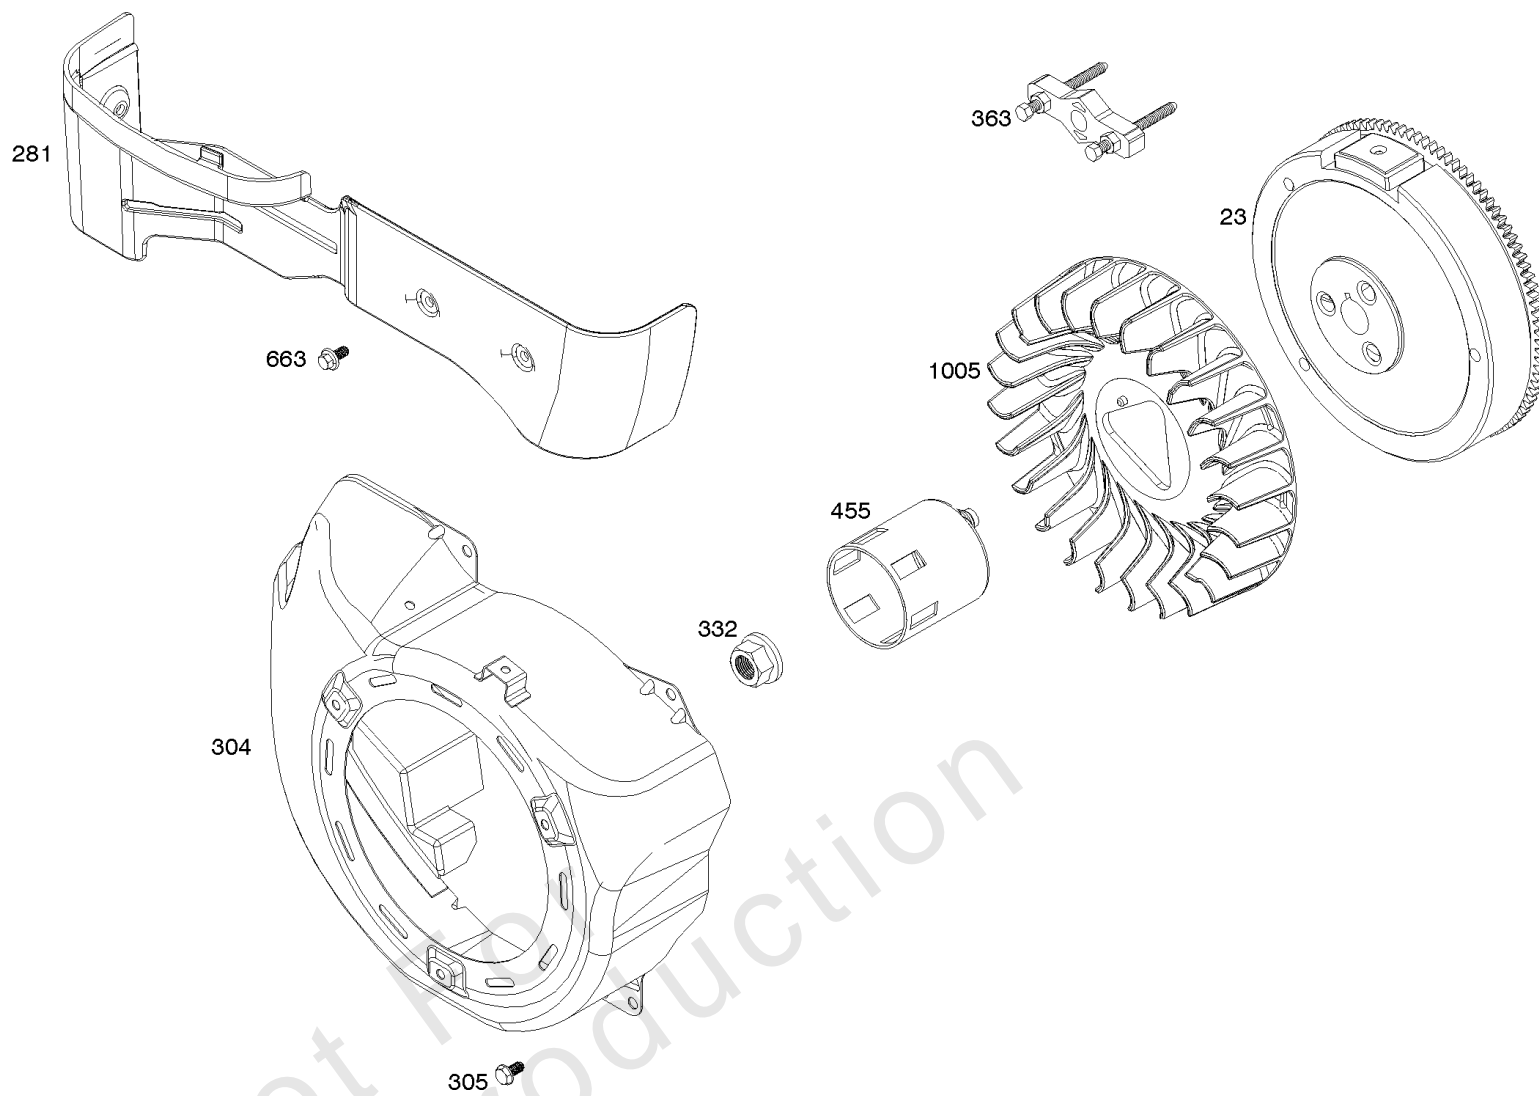

Blower Housing, Flywheel, Rewind Starter

REF NO	PART NO	QTY	DESCRIPTION
23	591095		FLYWHEEL
55	799974		HOUSING, Rewind Starter
58	693389		ROPE, Starter -(Cut To Required Length)
60	691915		GRIP, Starter Rope
65	797654		SCREW -(Rewind Starter)
281	590986		PANEL, Control
304	799968		HOUSING, Blower
305	798618		SCREW -(Blower Housing)
332	797811		NUT -(Flywheel)
363	19203		PULLER, Flywheel
455	797746		CUP, Flywheel
456	799973		PLATE, Pawl Friction
459	799976		PAWL, Ratchet
597	799972		SCREW -(Pawl Friction Plate)
608	797747		STARTER, Rewind
663	799846		SCREW -(Control Panel)
689	799669		SPRING, Friction
1005	797748		FAN, Flywheel
1210	799975		PULLEY/SPRING ASSEMBLY -(Pulley)
1211	799975		PULLEY/SPRING ASSEMBLY -(Spring)