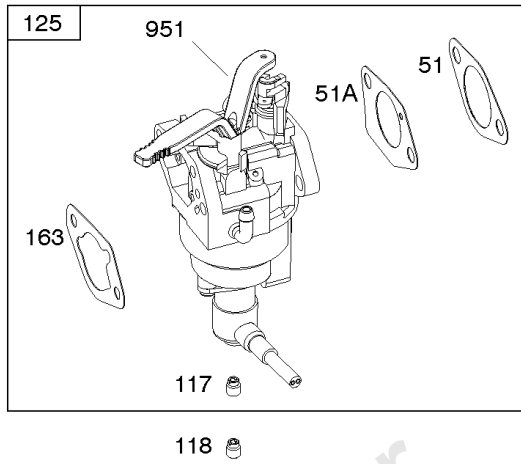

Carburetor

REF NO	PART NO	QTY	DESCRIPTION
51	797845		GASKET, Intake
51A	797755		GASKET, Intake
53	590390		STUD -(Carburetor)
117	590451		JET, Main -(Standard)
118	590452		JET, Main -(High Altitude)
121A	590453		KIT, Carburetor Overhaul
122	799961		SPACER, Carburetor
125A	799882		CARBURETOR
163	797756		GASKET, Air Cleaner
163A	799883		GASKET, Air Cleaner
654	690939		NUT -(Carburetor)
951	797759		LEVER, Choke
951A	593102		LEVER, Choke

Not For Reproduction