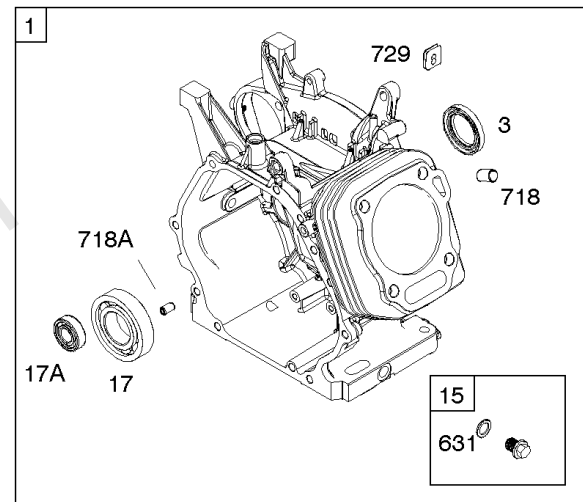

- 1036 EMISSIONS LABEL
- 1058 OPERATOR'S MANUAL
- 1319 WARNING LABEL
- 1319A WARNING LABEL

Camshaft, Crankcase Cover, Crankshaft, Cylinder, Exhaust Bracket, Operator's Manual,

REF NO	PART NO	QTY	DESCRIPTION
1	799979		CYLINDER ASSEMBLY
3	797766		SEAL, Oil -(Magneto Side)
12	797789		GASKET, Crankcase
15	797793		PLUG, Oil Drain
16	797844		CRANKSHAFT
17	797765		BEARING, Ball -(Crankshaft)
17A	797764		BEARING, Ball -(Counterweight)
18A	797760		COVER, Crankcase
20	797766		SEAL, Oil -(PTO Side) (PTO Side)
22	797795		SCREW -(Crankcase Cover/Sump)
24	797812		KEY, Flywheel
25	799535		PISTON ASSEMBLY -(Standard)
25	799537		PISTON ASSEMBLY -(.020 Oversize)
25	799536		PISTON ASSEMBLY -(.010 Oversize)
26	799539		SET, Ring -(.010 Oversize)
26	799540		SET, Ring -(.020 Oversize)
26	799538		SET, Ring -(Standard)
27	797803		LOCK, Piston Pin
28	797799		PIN, Piston
29	797804		ROD, Connecting
45	797786		TAPPET, Valve
46	797851		CAMSHAFT
227	799924		LEVER, Governor Control
276A	797806		WASHER, Sealing -(Governor Crank)
306	797749		SHIELD, Cylinder
307	798618		SCREW -(Cylinder Shield)
492	798839		SHIELD, Crankcase
505	690939		NUT -(Governor Control Lever)
509	798840		SCREW -(Crankcase Shield)
522A	797762		PLUG, Dipstick/Fill
562	797230		BOLT -(Governor Control Lever)
614	797229		PIN, Cotter
616	797805		CRANK, Governor
631	797794		WASHER -(Oil Drain Plug)
718	797792		PIN, Locating -(Cylinder Head)
718A	797761		PIN, Locating -(Crankcase Cover)
729	797750		CLIP, Wire
758	797852		COUNTERWEIGHT