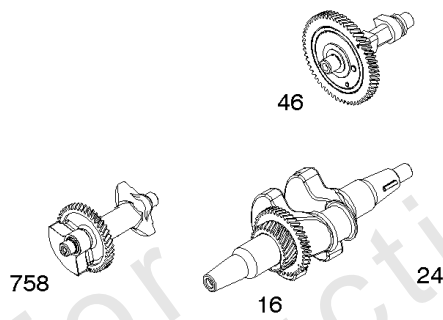

- 1036 EMISSIONS LABEL
- 1058 OPERATOR'S MANUAL
- 1319 WARNING LABEL
- 1319A WARNING LABEL

Camshaft, Crankcase Cover, Crankshaft, Cylinder, Exhaust Bracket, Operator's Manual,

REF NO	PART NO	QTY	DESCRIPTION
1	799979		CYLINDER ASSEMBLY
3	797766		SEAL, Oil -(Magneto Side)
12	797789		GASKET, Crankcase
15	797793		PLUG, Oil Drain
16	797844		CRANKSHAFT
17	797765		BEARING, Ball -(Crankshaft)
17A	797764		BEARING, Ball -(Counterweight)
18A	797760		COVER, Crankcase
20	797766		SEAL, Oil -(PTO Side) (PTO Side)
22	797795		SCREW -(Crankcase Cover/Sump)
24	797812		KEY, Flywheel
25	799535		PISTON ASSEMBLY -(Standard)
25	799537		PISTON ASSEMBLY -(.020 Oversize)
25	799536		PISTON ASSEMBLY -(.010 Oversize)
26	799539		SET, Ring -(.010 Oversize)
26	799540		SET, Ring -(.020 Oversize)
26	799538		SET, Ring -(Standard)
27	797803		LOCK, Piston Pin
28	797799		PIN, Piston
29	797804		ROD, Connecting
45	797786		TAPPET, Valve
46	797851		CAMSHAFT
227	799924		LEVER, Governor Control
276A	797806		WASHER, Sealing -(Governor Crank)
306	797749		SHIELD, Cylinder
307	798618		SCREW -(Cylinder Shield)
492	798839		SHIELD, Crankcase
505	690939		NUT -(Governor Control Lever)
509	798840		SCREW -(Crankcase Shield)
522A	797762		PLUG, Dipstick/Fill
562	797230		BOLT -(Governor Control Lever)
614	797229		PIN, Cotter
616	797805		CRANK, Governor
631	797794		WASHER -(Oil Drain Plug)
718	797792		PIN, Locating -(Cylinder Head)
718A	797761		PIN, Locating -(Crankcase Cover)
729	797750		CLIP, Wire
758	797852		COUNTERWEIGHT