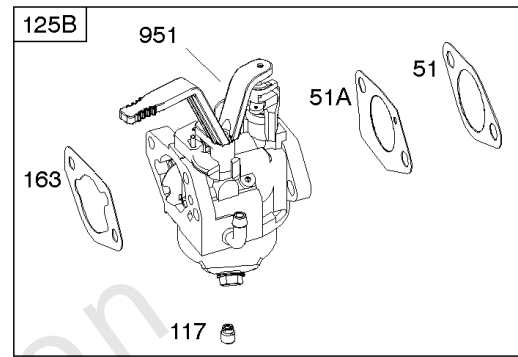

Not For
Reproduction

Carburetor

REF NO	PART NO	QTY	DESCRIPTION
11	797768		TUBE, Breather
51	797845		GASKET, Intake
51A	797755		GASKET, Intake
51B	592652		GASKET, Intake -(Restrictor)
53	797757		STUD -(Carburetor)
117	592928		JET, Main -(Standard)
118	799775		JET, Main -(High Altitude)
121B	592332		KIT, Carburetor Overhaul
122	799961		SPACER, Carburetor
125B	592929		CARBURETOR
163	797756		GASKET, Air Cleaner
445	491588S		FILTER, A/C Cartridge
654	690939		NUT -(Carburetor)
875	799776		BASE, Air Cleaner
951	797759		LEVER, Choke
968	590958		COVER, Air Cleaner