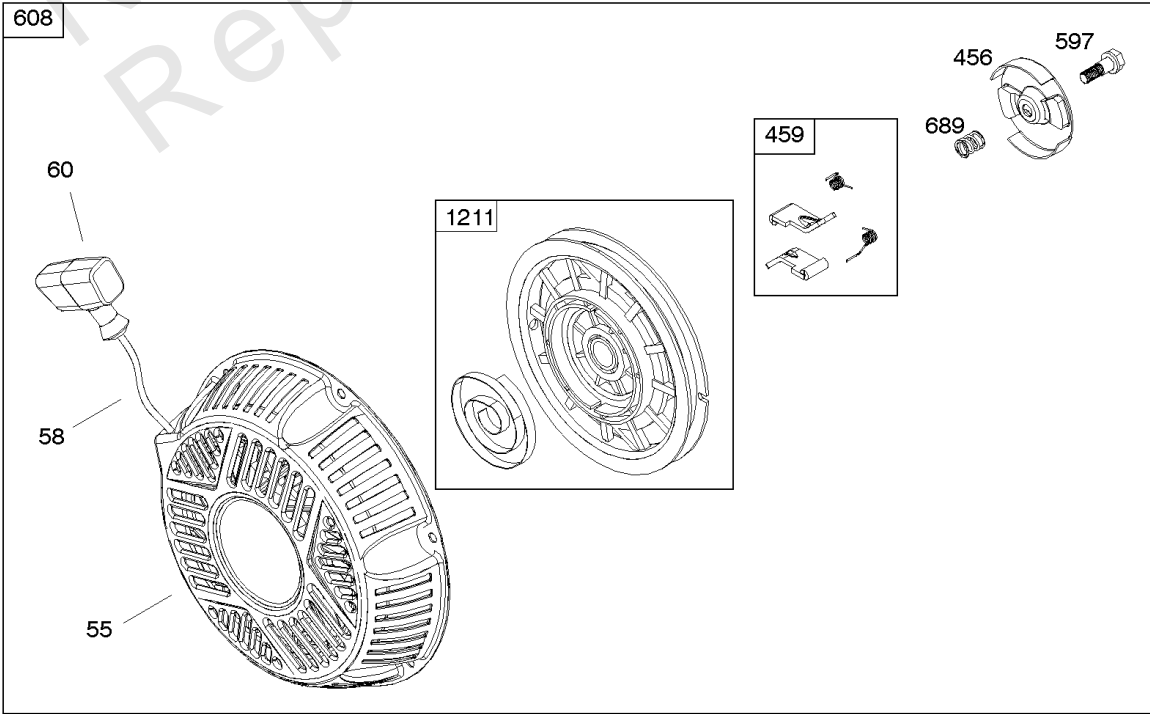

Not For
Reproduction

Not For
Reproduction

Air Cleaner, Alternator, Armature, Electrical System, Ignition, Controls, Governor Spring,

REF NO	PART NO	QTY	DESCRIPTION
98	592978		KIT, Idle Speed
188	798618		SCREW -(Control Bracket)
202	797810		LINK, Mechanical Governor
209	592966		SPRING, Governor
222	797751		BRACKET, Control
232	797809		SPRING, Governor Link
265	691024		CLAMP, Casing
267	699492		SCREW -(Casing Clamp)
286	797772		MODULE, Oil Sensor
333A	798616		ARMATURE, Magneto
334	797655		SCREW -(Magneto Armature)
337	798615		PLUG, Spark
635A	797685		BOOT, Spark Plug
729	797750		CLIP, Wire
729B	592311		CLIP, Wire
789	797856		HARNESS, Wiring
799	798975		SCREW -(Oil Sensor)
1052	797771		SENSOR, Oil
1305	798618		SCREW -(Oil Sensor Module)