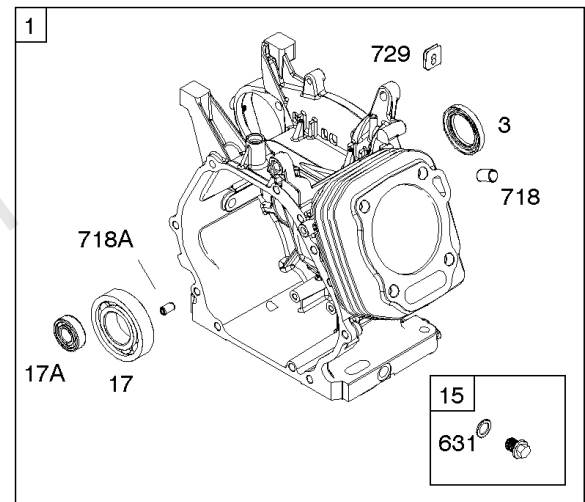

- 1036 EMISSIONS LABEL
- 1058 OPERATOR'S MANUAL
- 1319 WARNING LABEL
- 1319A WARNING LABEL

Camshaft, Crankcase Cover, Crankshaft, Cylinder, Exhaust Bracket, Operator's Manual,

REF NO	PART NO	QTY	DESCRIPTION
1	799979		CYLINDER ASSEMBLY
3	797766		SEAL, Oil -(Magneto Side)
12	797789		GASKET, Crankcase
15	797793		PLUG, Oil Drain
16	797844		CRANKSHAFT
17	797765		BEARING, Ball -(Crankshaft)
17A	797764		BEARING, Ball -(Counterweight)
18A	797760		COVER, Crankcase
20	797766		SEAL, Oil -(PTO Side) (PTO Side)
22	797795		SCREW -(Crankcase Cover/Sump)
24	797812		KEY, Flywheel
25	799535		PISTON ASSEMBLY -(Standard)
25	799537		PISTON ASSEMBLY -(.020 Oversize)
25	799536		PISTON ASSEMBLY -(.010 Oversize)
26	799539		SET, Ring -(.010 Oversize)
26	799540		SET, Ring -(.020 Oversize)
26	799538		SET, Ring -(Standard)
27	797803		LOCK, Piston Pin
28	797799		PIN, Piston
29	797804		ROD, Connecting
45	797786		TAPPET, Valve
46	797851		CAMSHAFT
227	799924		LEVER, Governor Control
276A	797806		WASHER, Sealing -(Governor Crank)
306	797749		SHIELD, Cylinder
307	798618		SCREW -(Cylinder Shield)
492	798839		SHIELD, Crankcase
505	690939		NUT -(Governor Control Lever)
509	798840		SCREW -(Crankcase Shield)
522A	797762		PLUG, Dipstick/Fill
562	797230		BOLT -(Governor Control Lever)
614	797229		PIN, Cotter
616	797805		CRANK, Governor
631	797794		WASHER -(Oil Drain Plug)
718	797792		PIN, Locating -(Cylinder Head)
718A	797761		PIN, Locating -(Crankcase Cover)
729	797750		CLIP, Wire
758	797852		COUNTERWEIGHT

- 1036 EMISSIONS LABEL
- 1058 OPERATOR'S MANUAL
- 1319 WARNING LABEL
- 1319A WARNING LABEL

Camshaft, Crankcase Cover, Crankshaft, Cylinder, Exhaust Bracket, Operator's Manual,

REF NO	PART NO	QTY	DESCRIPTION
842A	797763		SEAL, O-Ring -(Dipstick Tube)
1026	799966		ROD, Push
1036	-----		Label-Emissions -(Available From A Briggs & Stratton Authorized Dealer)
1058	279127TRI		MANUAL, Operator's
1319	794467		LABEL, Warning
1319A	797669		LABEL, Warning