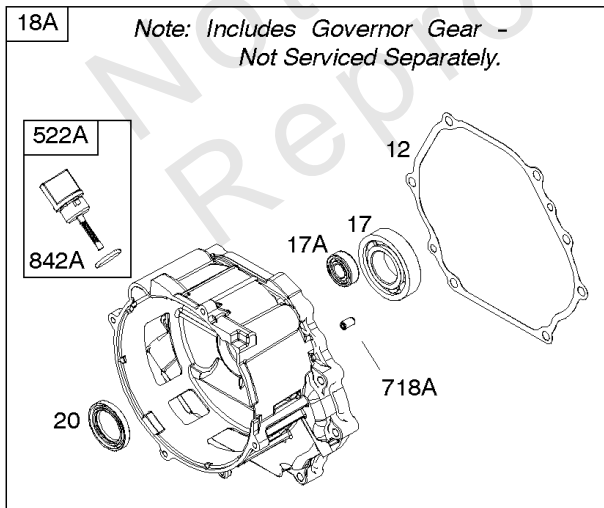

- 1036 EMISSIONS LABEL
- 1058 OPERATOR'S MANUAL
- 1319 WARNING LABEL
- 1319A WARNING LABEL

Camshaft, Crankcase Cover, Crankshaft, Cylinder, Exhaust Bracket, Operator's Manual,

REF NO	PART NO	QTY	DESCRIPTION
1	799979		CYLINDER ASSEMBLY
3	797766		SEAL, Oil -(Magneto Side)
12	797789		GASKET, Crankcase
15	797793		PLUG, Oil Drain
16	797844		CRANKSHAFT
17	797765		BEARING, Ball -(Crankshaft)
17A	797764		BEARING, Ball -(Counterweight)
18A	797760		COVER, Crankcase
20	797766		SEAL, Oil -(PTO Side) (PTO Side)
22	797795		SCREW -(Crankcase Cover/Sump)
24	797812		KEY, Flywheel
25	799535		PISTON ASSEMBLY -(Standard)
25	799537		PISTON ASSEMBLY -(.020 Oversize)
25	799536		PISTON ASSEMBLY -(.010 Oversize)
26	799539		SET, Ring -(.010 Oversize)
26	799540		SET, Ring -(.020 Oversize)
26	799538		SET, Ring -(Standard)
27	797803		LOCK, Piston Pin
28	797799		PIN, Piston
29	797804		ROD, Connecting
45	797786		TAPPET, Valve
46	797851		CAMSHAFT
227	799924		LEVER, Governor Control
276A	797806		WASHER, Sealing -(Governor Crank)
306	797749		SHIELD, Cylinder
307	798618		SCREW -(Cylinder Shield)
492	798839		SHIELD, Crankcase
505	690939		NUT -(Governor Control Lever)
509	798840		SCREW -(Crankcase Shield)
522A	797762		PLUG, Dipstick/Fill
562	797230		BOLT -(Governor Control Lever)
614	797229		PIN, Cotter
616	797805		CRANK, Governor
631	797794		WASHER -(Oil Drain Plug)
718	797792		PIN, Locating -(Cylinder Head)
718A	797761		PIN, Locating -(Crankcase Cover)
729	797750		CLIP, Wire
758	797852		COUNTERWEIGHT

- 1036 EMISSIONS LABEL
- 1058 OPERATOR'S MANUAL
- 1319 WARNING LABEL
- 1319A WARNING LABEL

Camshaft, Crankcase Cover, Crankshaft, Cylinder, Exhaust Bracket, Operator's Manual,

REF NO	PART NO	QTY	DESCRIPTION
842A	797763		SEAL, O-Ring -(Dipstick Tube)
1026	799966		ROD, Push
1036	-----		Label-Emissions -(Available From A Briggs & Stratton Authorized Dealer)
1058	279127TRI		MANUAL, Operator's
1319	794467		LABEL, Warning
1319A	797669		LABEL, Warning