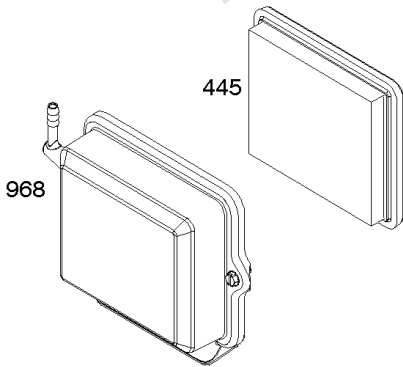

Not For
Reproduction

Carburetor

REF NO	PART NO	QTY	DESCRIPTION
11	797768		TUBE, Breather
51	797845		GASKET, Intake
51A	797755		GASKET, Intake
51B	592652		GASKET, Intake -(Restrictor)
53	797757		STUD -(Carburetor)
117	592928		JET, Main -(Standard)
118	799775		JET, Main -(High Altitude)
121B	592332		KIT, Carburetor Overhaul
122	799961		SPACER, Carburetor
125B	592929		CARBURETOR
163	797756		GASKET, Air Cleaner
445	491588S		FILTER, A/C Cartridge
654	690939		NUT -(Carburetor)
875	799776		BASE, Air Cleaner
951	797759		LEVER, Choke
968	590958		COVER, Air Cleaner