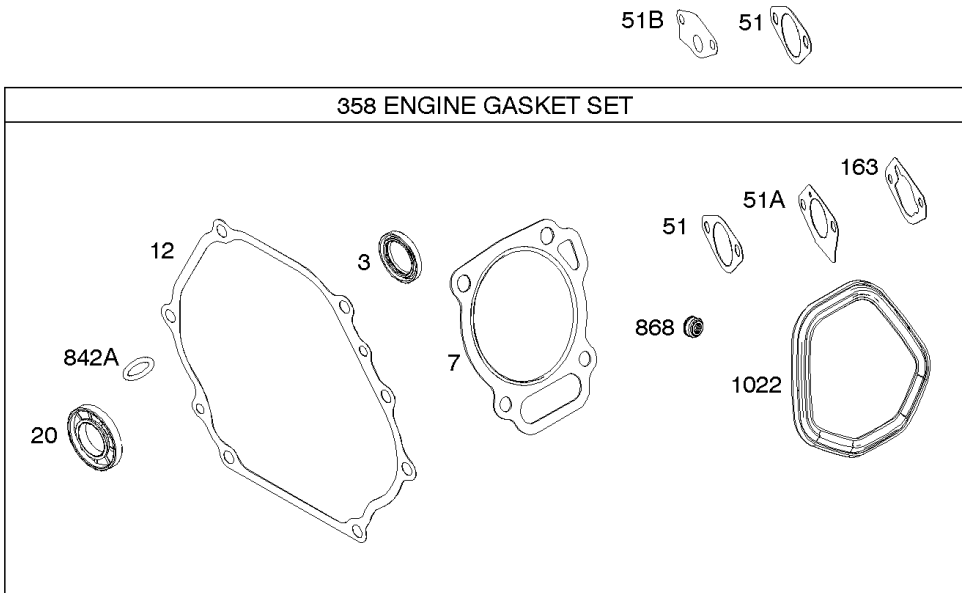

Cylinder Head, Gasket Sets

REF NO	PART NO	QTY	DESCRIPTION
3	797766		SEAL, Oil -(Magneto Side)
5	799533		HEAD, Cylinder
7	799534		GASKET, Cylinder Head
12	797789		GASKET, Crankcase
13	797791		SCREW -(Cylinder Head)
20	797766		SEAL, Oil -(PTO Side) (PTO Side)
33	797778		VALVE, Exhaust
34	797777		VALVE, Intake
35	797780		SPRING, Valve -(Intake)
36	797780		SPRING, Valve -(Exhaust)
40	797781		RETAINER, Valve
40A	797782		RETAINER, Valve
42	797783		KEEPER, Valve
45	797786		TAPPET, Valve
51	797845		GASKET, Intake
51A	797755		GASKET, Intake
51B	592652		GASKET, Intake -(Restrictor)
163	797756		GASKET, Air Cleaner
238	797784		CAP, Valve
276	797847		WASHER, Sealing -(Rocker Cover)
358	799952		GASKET SET, Engine
718	797792		PIN, Locating -(Cylinder Head)
830	591088		STUD, Rocker Arm
842A	797763		SEAL, O-Ring -(Dipstick Tube)
868	797854		SEAL, Valve
914	797848		SCREW -(Rocker Cover)
1022	797846		GASKET, Rocker Cover
1023	799778		COVER, Rocker
1026	799966		ROD, Push
1029	591087		ARM, Rocker
1034	797787		GUIDE, Push Rod
1095	799953		GASKET SET, Valve