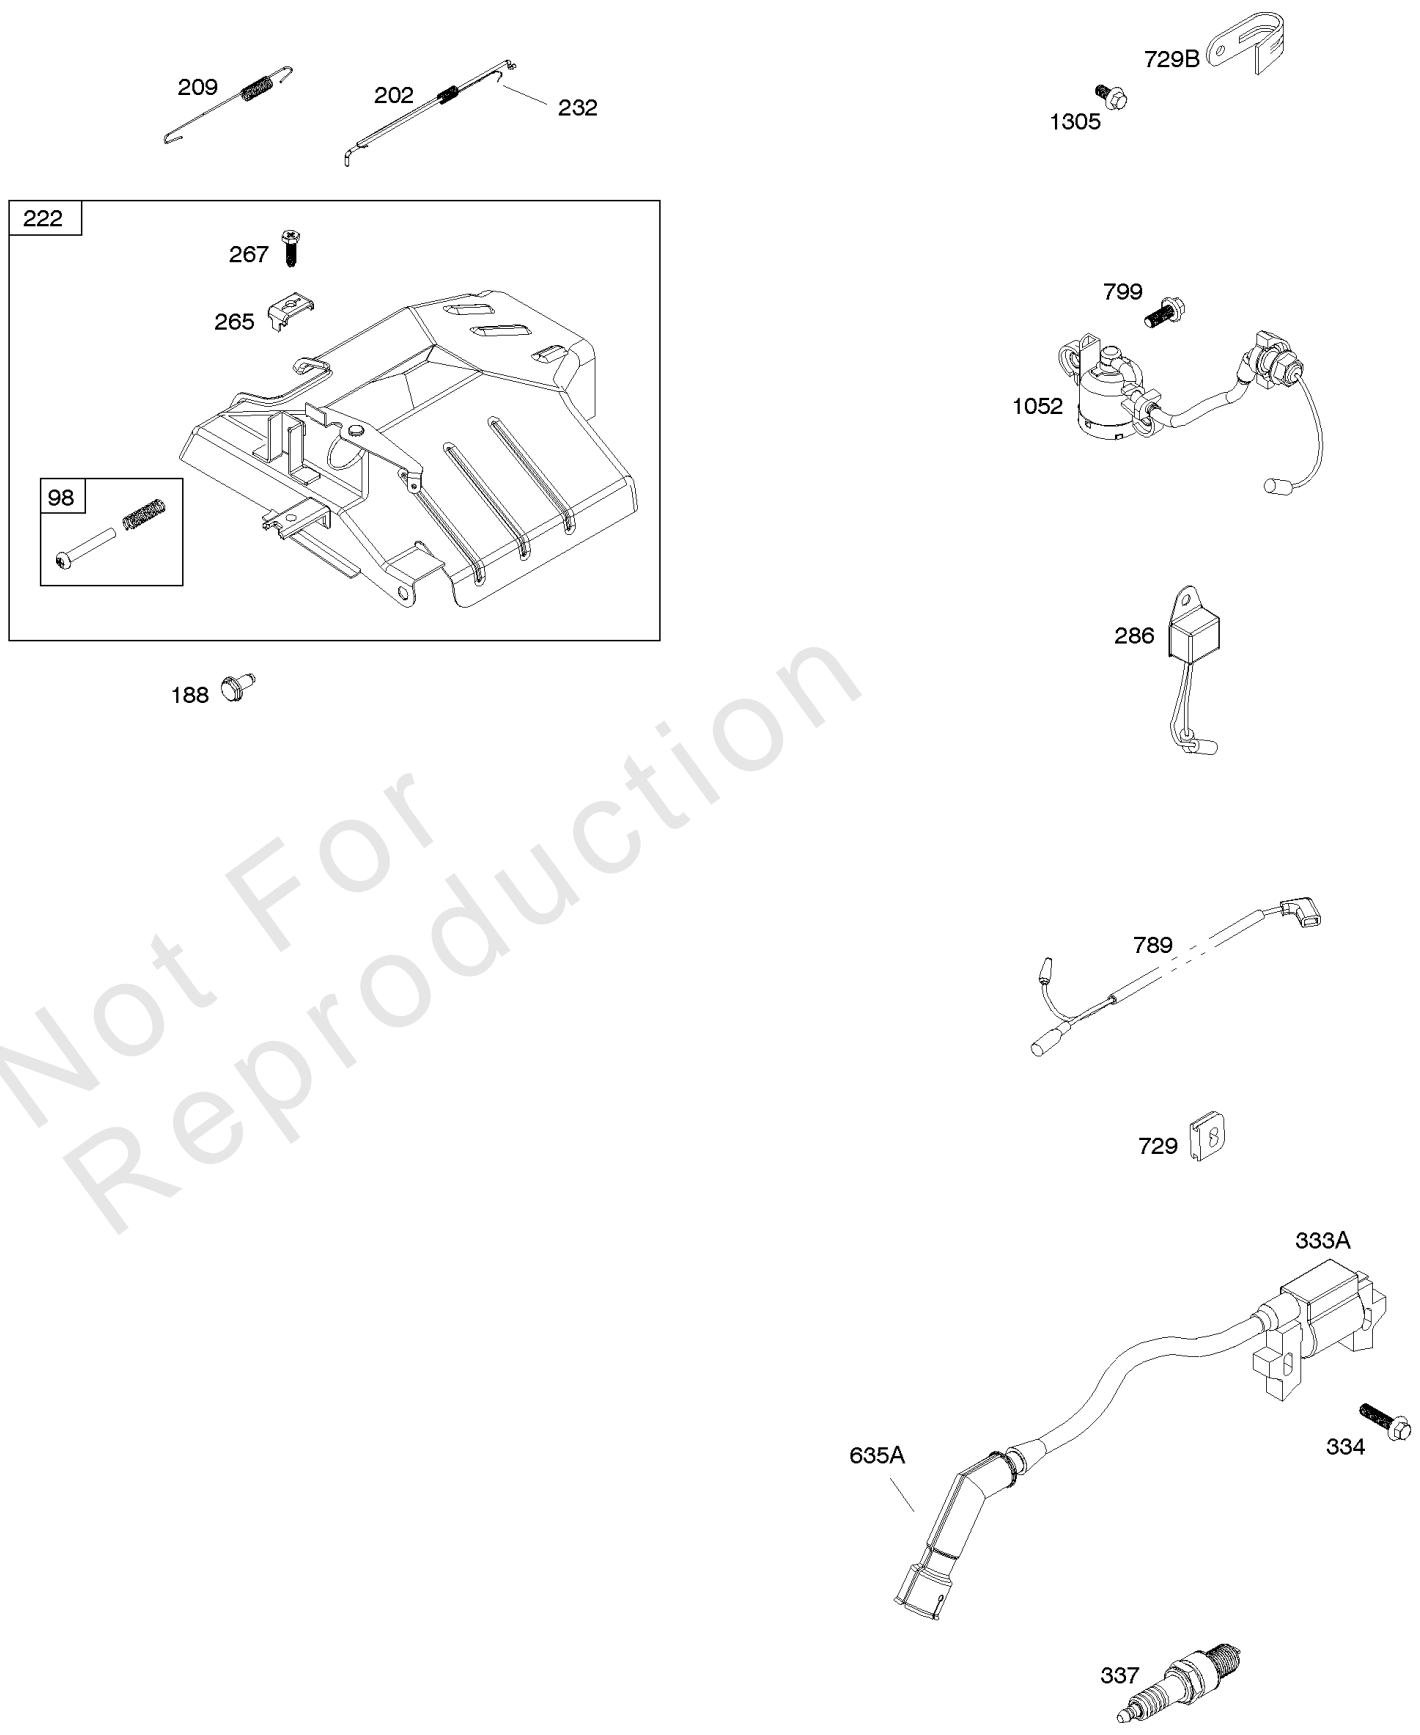

Not For
Reproduction

Not For
Reproduction

Air Cleaner, Alternator, Armature, Electrical System, Ignition, Controls, Governor Spring,

REF NO	PART NO	QTY	DESCRIPTION
98	592978		KIT, Idle Speed
188	798618		SCREW -(Control Bracket)
202	797810		LINK, Mechanical Governor
209	592966		SPRING, Governor
222	797751		BRACKET, Control
232	797809		SPRING, Governor Link
265	691024		CLAMP, Casing
267	699492		SCREW -(Casing Clamp)
286	797772		MODULE, Oil Sensor
333A	798616		ARMATURE, Magneto
334	797655		SCREW -(Magneto Armature)
337	798615		PLUG, Spark
635A	797685		BOOT, Spark Plug
729	797750		CLIP, Wire
729B	592311		CLIP, Wire
789	797856		HARNESS, Wiring
799	798975		SCREW -(Oil Sensor)
1052	797771		SENSOR, Oil
1305	798618		SCREW -(Oil Sensor Module)