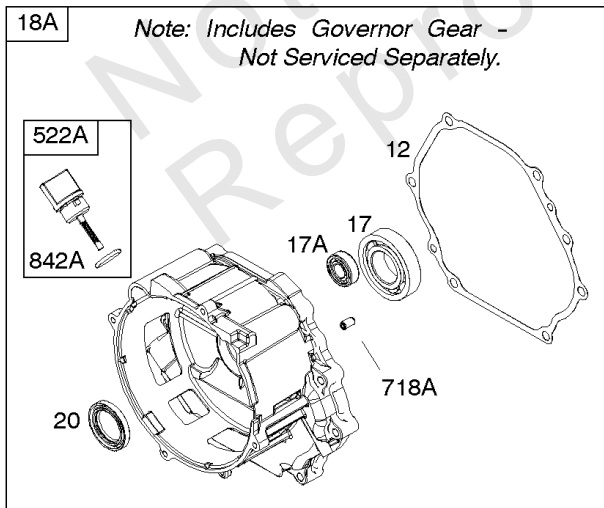

- 1036 EMISSIONS LABEL
- 1058 OPERATOR'S MANUAL
- 1319 WARNING LABEL
- 1319A WARNING LABEL

Camshaft, Crankcase Cover, Crankshaft, Cylinder, Exhaust Bracket, Operator's Manual,

REF NO	PART NO	QTY	DESCRIPTION
1	799979		CYLINDER ASSEMBLY
3	797766		SEAL, Oil -(Magneto Side)
12	797789		GASKET, Crankcase
15	797793		PLUG, Oil Drain
16	797844		CRANKSHAFT
17	797765		BEARING, Ball -(Crankshaft)
17A	797764		BEARING, Ball -(Counterweight)
18A	797760		COVER, Crankcase
20	797766		SEAL, Oil -(PTO Side) (PTO Side)
22	797795		SCREW -(Crankcase Cover/Sump)
24	797812		KEY, Flywheel
25	799535		PISTON ASSEMBLY -(Standard)
25	799537		PISTON ASSEMBLY -(.020 Oversize)
25	799536		PISTON ASSEMBLY -(.010 Oversize)
26	799539		SET, Ring -(.010 Oversize)
26	799540		SET, Ring -(.020 Oversize)
26	799538		SET, Ring -(Standard)
27	797803		LOCK, Piston Pin
28	797799		PIN, Piston
29	797804		ROD, Connecting
45	797786		TAPPET, Valve
46	797851		CAMSHAFT
227	799924		LEVER, Governor Control
276A	797806		WASHER, Sealing -(Governor Crank)
306	797749		SHIELD, Cylinder
307	798618		SCREW -(Cylinder Shield)
492	798839		SHIELD, Crankcase
505	690939		NUT -(Governor Control Lever)
509	798840		SCREW -(Crankcase Shield)
522A	797762		PLUG, Dipstick/Fill
562	797230		BOLT -(Governor Control Lever)
614	797229		PIN, Cotter
616	797805		CRANK, Governor
631	797794		WASHER -(Oil Drain Plug)
718	797792		PIN, Locating -(Cylinder Head)
718A	797761		PIN, Locating -(Crankcase Cover)
729	797750		CLIP, Wire
758	797852		COUNTERWEIGHT