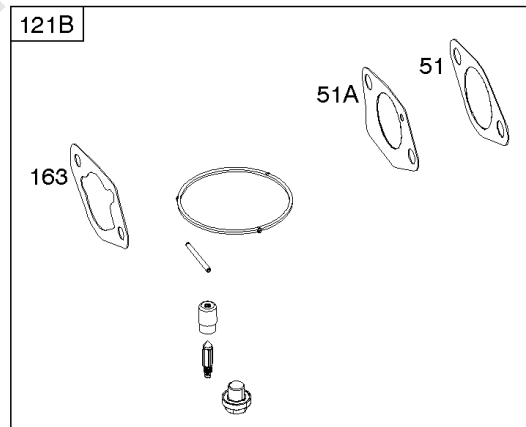

Not For
Reproduction

Carburetor

REF NO	PART NO	QTY	DESCRIPTION
11	797768		TUBE, Breather
51	797845		GASKET, Intake
51A	797755		GASKET, Intake
51B	592652		GASKET, Intake -(Restrictor)
53	797757		STUD -(Carburetor)
117	592928		JET, Main -(Standard)
118	799775		JET, Main -(High Altitude)
121B	592332		KIT, Carburetor Overhaul
122	799961		SPACER, Carburetor
125B	592929		CARBURETOR
163	797756		GASKET, Air Cleaner
445	491588S		FILTER, A/C Cartridge
654	690939		NUT -(Carburetor)
875	799776		BASE, Air Cleaner
951	797759		LEVER, Choke
968	590958		COVER, Air Cleaner