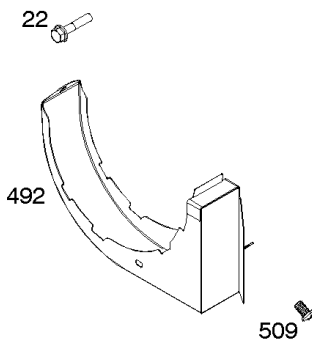

- 1036 EMISSIONS LABEL
- 1058 OPERATOR'S MANUAL
- 1319 WARNING LABEL
- 1319A WARNING LABEL

Camshaft, Crankcase Cover, Crankshaft, Cylinder, Exhaust Bracket, Operator's Manual,

REF NO	PART NO	QTY	DESCRIPTION
1	799979		CYLINDER ASSEMBLY
3	797766		SEAL, Oil -(Magneto Side)
12	797789		GASKET, Crankcase
15	797793		PLUG, Oil Drain
16	797844		CRANKSHAFT
17	797765		BEARING, Ball -(Crankshaft)
17A	797764		BEARING, Ball -(Counterweight)
18A	797760		COVER, Crankcase
20	797766		SEAL, Oil -(PTO Side) (PTO Side)
22	797795		SCREW -(Crankcase Cover/Sump)
24	797812		KEY, Flywheel
25	799535		PISTON ASSEMBLY -(Standard)
25	799537		PISTON ASSEMBLY -(.020 Oversize)
25	799536		PISTON ASSEMBLY -(.010 Oversize)
26	799539		SET, Ring -(.010 Oversize)
26	799540		SET, Ring -(.020 Oversize)
26	799538		SET, Ring -(Standard)
27	797803		LOCK, Piston Pin
28	797799		PIN, Piston
29	797804		ROD, Connecting
45	797786		TAPPET, Valve
46	797851		CAMSHAFT
227	799924		LEVER, Governor Control
276A	797806		WASHER, Sealing -(Governor Crank)
306	797749		SHIELD, Cylinder
307	798618		SCREW -(Cylinder Shield)
492	798839		SHIELD, Crankcase
505	690939		NUT -(Governor Control Lever)
509	798840		SCREW -(Crankcase Shield)
522A	797762		PLUG, Dipstick/Fill
562	797230		BOLT -(Governor Control Lever)
614	797229		PIN, Cotter
616	797805		CRANK, Governor
631	797794		WASHER -(Oil Drain Plug)
718	797792		PIN, Locating -(Cylinder Head)
718A	797761		PIN, Locating -(Crankcase Cover)
729	797750		CLIP, Wire
758	797852		COUNTERWEIGHT

- 1036 EMISSIONS LABEL
- 1058 OPERATOR'S MANUAL
- 1319 WARNING LABEL
- 1319A WARNING LABEL

Camshaft, Crankcase Cover, Crankshaft, Cylinder, Exhaust Bracket, Operator's Manual,

REF NO	PART NO	QTY	DESCRIPTION
842A	797763		SEAL, O-Ring -(Dipstick Tube)
1026	799966		ROD, Push
1036	-----		Label-Emissions -(Available From A Briggs & Stratton Authorized Dealer)
1058	279127TRI		MANUAL, Operator's
1319	794467		LABEL, Warning
1319A	797669		LABEL, Warning