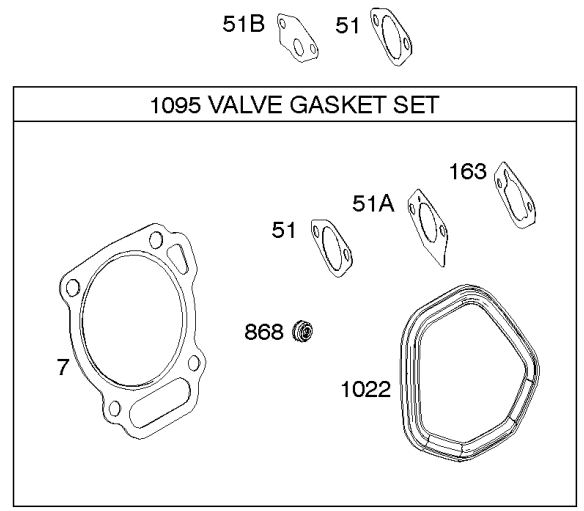

Cylinder Head, Gasket Sets

REF NO	PART NO	QTY	DESCRIPTION
3	797766		SEAL, Oil -(Magneto Side)
5	799533		HEAD, Cylinder
7	799534		GASKET, Cylinder Head
12	797789		GASKET, Crankcase
13	797791		SCREW -(Cylinder Head)
20	797766		SEAL, Oil -(PTO Side) (PTO Side)
33	797778		VALVE, Exhaust
34	797777		VALVE, Intake
35	797780		SPRING, Valve -(Intake)
36	797780		SPRING, Valve -(Exhaust)
40	797781		RETAINER, Valve
40A	797782		RETAINER, Valve
42	797783		KEEPER, Valve
45	797786		TAPPET, Valve
51	797845		GASKET, Intake
51A	797755		GASKET, Intake
51B	592652		GASKET, Intake -(Restrictor)
163	797756		GASKET, Air Cleaner
238	797784		CAP, Valve
276	797847		WASHER, Sealing -(Rocker Cover)
358	799952		GASKET SET, Engine
718	797792		PIN, Locating -(Cylinder Head)
830	591088		STUD, Rocker Arm
842A	797763		SEAL, O-Ring -(Dipstick Tube)
868	797854		SEAL, Valve
914	797848		SCREW -(Rocker Cover)
1022	797846		GASKET, Rocker Cover
1023	799778		COVER, Rocker
1026	799966		ROD, Push
1029	591087		ARM, Rocker
1034	797787		GUIDE, Push Rod
1095	799953		GASKET SET, Valve