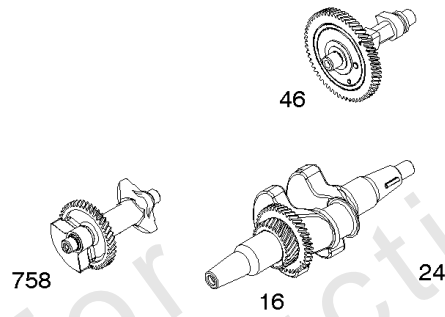

- 1036 EMISSIONS LABEL
- 1058 OPERATOR'S MANUAL
- 1319 WARNING LABEL
- 1319A WARNING LABEL

Camshaft, Crankcase Cover, Crankshaft, Cylinder, Exhaust Bracket, Operator's Manual,

REF NO	PART NO	QTY	DESCRIPTION
1	799979		CYLINDER ASSEMBLY
3	797766		SEAL, Oil -(Magneto Side)
12	797789		GASKET, Crankcase
15	797793		PLUG, Oil Drain
16	797844		CRANKSHAFT
17	797765		BEARING, Ball -(Crankshaft)
17A	797764		BEARING, Ball -(Counterweight)
18A	797760		COVER, Crankcase
20	797766		SEAL, Oil -(PTO Side) (PTO Side)
22	797795		SCREW -(Crankcase Cover/Sump)
24	797812		KEY, Flywheel
25	799535		PISTON ASSEMBLY -(Standard)
25	799537		PISTON ASSEMBLY -(.020 Oversize)
25	799536		PISTON ASSEMBLY -(.010 Oversize)
26	799539		SET, Ring -(.010 Oversize)
26	799540		SET, Ring -(.020 Oversize)
26	799538		SET, Ring -(Standard)
27	797803		LOCK, Piston Pin
28	797799		PIN, Piston
29	797804		ROD, Connecting
45	797786		TAPPET, Valve
46	797851		CAMSHAFT
227	799924		LEVER, Governor Control
276A	797806		WASHER, Sealing -(Governor Crank)
306	797749		SHIELD, Cylinder
307	798618		SCREW -(Cylinder Shield)
492	798839		SHIELD, Crankcase
505	690939		NUT -(Governor Control Lever)
509	798840		SCREW -(Crankcase Shield)
522A	797762		PLUG, Dipstick/Fill
562	797230		BOLT -(Governor Control Lever)
614	797229		PIN, Cotter
616	797805		CRANK, Governor
631	797794		WASHER -(Oil Drain Plug)
718	797792		PIN, Locating -(Cylinder Head)
718A	797761		PIN, Locating -(Crankcase Cover)
729	797750		CLIP, Wire
758	797852		COUNTERWEIGHT

- 1036 EMISSIONS LABEL
- 1058 OPERATOR'S MANUAL
- 1319 WARNING LABEL
- 1319A WARNING LABEL

Camshaft, Crankcase Cover, Crankshaft, Cylinder, Exhaust Bracket, Operator's Manual,

REF NO	PART NO	QTY	DESCRIPTION
842A	797763		SEAL, O-Ring -(Dipstick Tube)
1026	799966		ROD, Push
1036	-----		Label-Emissions -(Available From A Briggs & Stratton Authorized Dealer)
1058	279127TRI		MANUAL, Operator's
1319	794467		LABEL, Warning
1319A	797669		LABEL, Warning