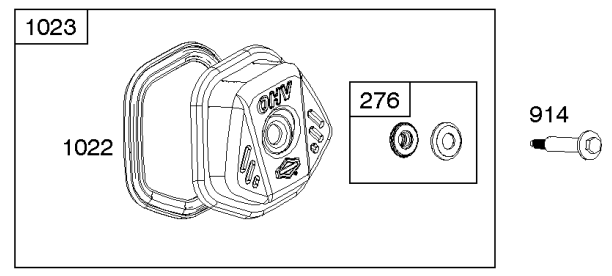

Cylinder Head, Gasket Sets

REF NO	PART NO	QTY	DESCRIPTION
3	797766		SEAL, Oil -(Magneto Side)
5	799533		HEAD, Cylinder
7	799534		GASKET, Cylinder Head
12	797789		GASKET, Crankcase
13	797791		SCREW -(Cylinder Head)
20	797766		SEAL, Oil -(PTO Side) (PTO Side)
33	797778		VALVE, Exhaust
34	797777		VALVE, Intake
35	797780		SPRING, Valve -(Intake)
36	797780		SPRING, Valve -(Exhaust)
40	797781		RETAINER, Valve
40A	797782		RETAINER, Valve
42	797783		KEEPER, Valve
45	797786		TAPPET, Valve
51	797845		GASKET, Intake
51A	797755		GASKET, Intake
51B	592652		GASKET, Intake -(Restrictor)
163	797756		GASKET, Air Cleaner
238	797784		CAP, Valve
276	797847		WASHER, Sealing -(Rocker Cover)
358	799952		GASKET SET, Engine
718	797792		PIN, Locating -(Cylinder Head)
830	591088		STUD, Rocker Arm
842A	797763		SEAL, O-Ring -(Dipstick Tube)
868	797854		SEAL, Valve
914	797848		SCREW -(Rocker Cover)
1022	797846		GASKET, Rocker Cover
1023	799778		COVER, Rocker
1026	799966		ROD, Push
1029	591087		ARM, Rocker
1034	797787		GUIDE, Push Rod
1095	799953		GASKET SET, Valve