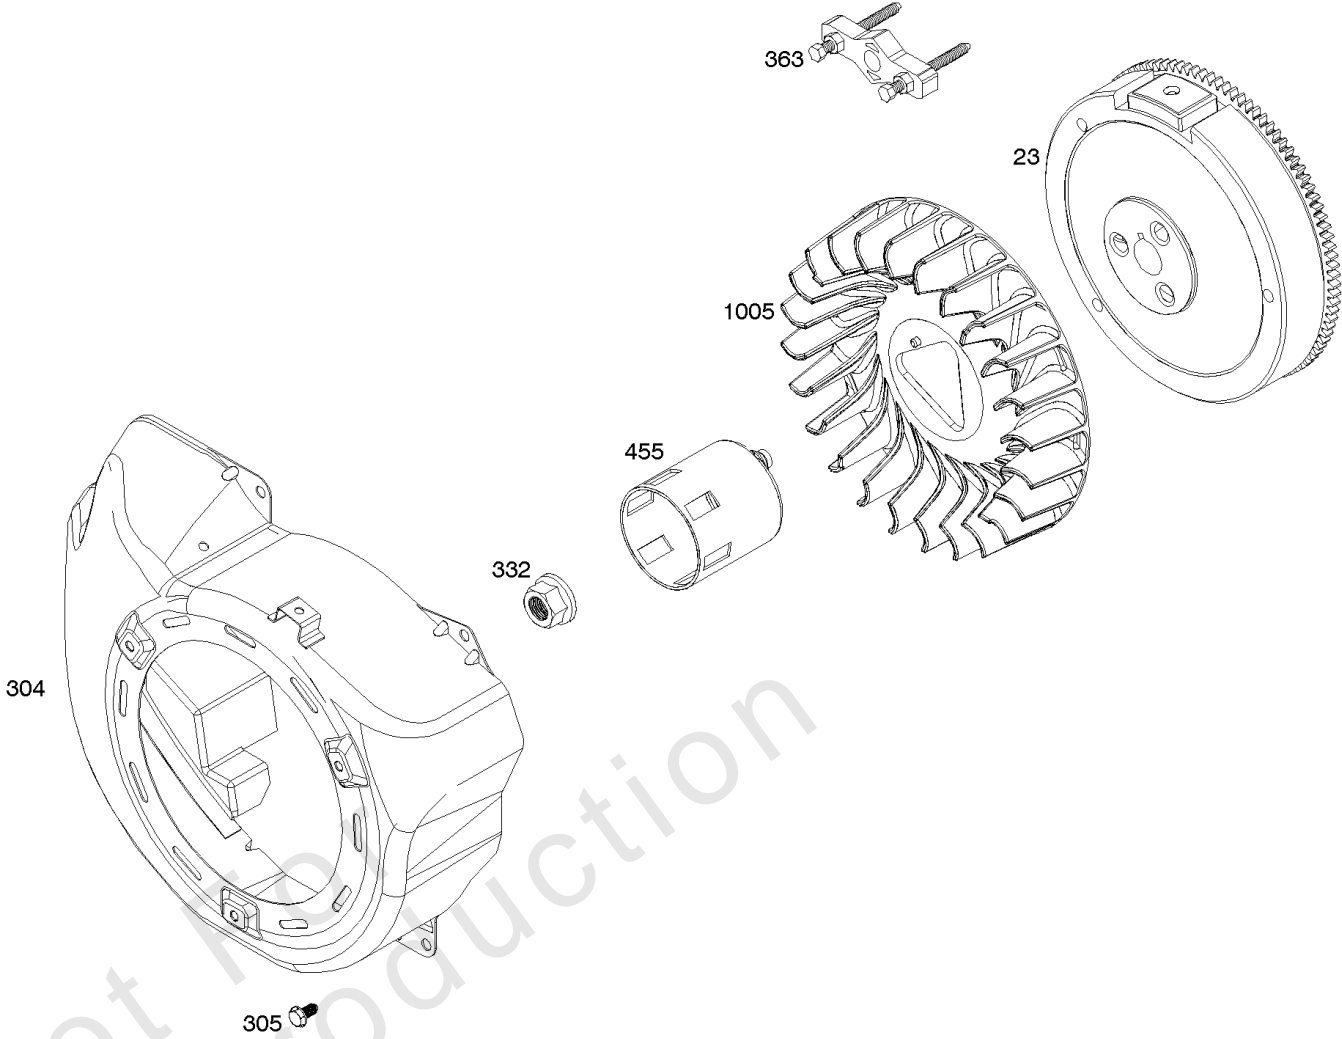

Parts Manual

Mfg. No: 25P132-0003-G1

Model Components	Page
Air Cleaner, Alternator, Armature, Electrical System, Ignition, Controls, Governor Spring, Exhaust System, Fuel	4
Blower Housing, Flywheel, Rewind Starter.....	6
Camshaft, Crankcase Cover, Crankshaft, Cylinder, Exhaust Bracket, Operator's Manual, Piston/Rings/Connecting	8
Carburetor.....	12
Cylinder Head, Gasket Sets.....	14
Replacement Engine - US & Canada.....	16

Not For
Reproduction

Not For
Reproduction

Air Cleaner, Alternator, Armature, Electrical System, Ignition, Controls, Governor Spring,

REF NO	PART NO	QTY	DESCRIPTION
98	592978		KIT, Idle Speed
188	798618		SCREW -(Control Bracket)
202	797810		LINK, Mechanical Governor
209	592966		SPRING, Governor
222	797751		BRACKET, Control
232	797809		SPRING, Governor Link
265	691024		CLAMP, Casing
267	699492		SCREW -(Casing Clamp)
286	797772		MODULE, Oil Sensor
333A	798616		ARMATURE, Magneto
334	797655		SCREW -(Magneto Armature)
337	798615		PLUG, Spark
635A	797685		BOOT, Spark Plug
729	797750		CLIP, Wire
729B	592311		CLIP, Wire
789	797856		HARNESS, Wiring
799	798975		SCREW -(Oil Sensor)
1052	797771		SENSOR, Oil
1305	798618		SCREW -(Oil Sensor Module)