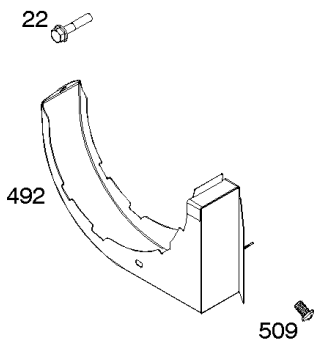

- 1036 EMISSIONS LABEL
- 1058 OPERATOR'S MANUAL
- 1319 WARNING LABEL
- 1319A WARNING LABEL

Camshaft, Crankcase Cover, Crankshaft, Cylinder, Exhaust Bracket, Operator's Manual,

REF NO	PART NO	QTY	DESCRIPTION
1	799979		CYLINDER ASSEMBLY
3	797766		SEAL, Oil -(Magneto Side)
12	797789		GASKET, Crankcase
15	797793		PLUG, Oil Drain
16	797844		CRANKSHAFT
17	797765		BEARING, Ball -(Crankshaft)
17A	797764		BEARING, Ball -(Counterweight)
18A	797760		COVER, Crankcase
20	797766		SEAL, Oil -(PTO Side) (PTO Side)
22	797795		SCREW -(Crankcase Cover/Sump)
24	797812		KEY, Flywheel
25	799535		PISTON ASSEMBLY -(Standard)
25	799537		PISTON ASSEMBLY -(.020 Oversize)
25	799536		PISTON ASSEMBLY -(.010 Oversize)
26	799539		SET, Ring -(.010 Oversize)
26	799540		SET, Ring -(.020 Oversize)
26	799538		SET, Ring -(Standard)
27	797803		LOCK, Piston Pin
28	797799		PIN, Piston
29	797804		ROD, Connecting
45	797786		TAPPET, Valve
46	797851		CAMSHAFT
227	799924		LEVER, Governor Control
276A	797806		WASHER, Sealing -(Governor Crank)
306	797749		SHIELD, Cylinder
307	798618		SCREW -(Cylinder Shield)
492	798839		SHIELD, Crankcase
505	690939		NUT -(Governor Control Lever)
509	798840		SCREW -(Crankcase Shield)
522A	797762		PLUG, Dipstick/Fill
562	797230		BOLT -(Governor Control Lever)
614	797229		PIN, Cotter
616	797805		CRANK, Governor
631	797794		WASHER -(Oil Drain Plug)
718	797792		PIN, Locating -(Cylinder Head)
718A	797761		PIN, Locating -(Crankcase Cover)
729	797750		CLIP, Wire
758	797852		COUNTERWEIGHT

- 1036 EMISSIONS LABEL
- 1058 OPERATOR'S MANUAL
- 1319 WARNING LABEL
- 1319A WARNING LABEL

Camshaft, Crankcase Cover, Crankshaft, Cylinder, Exhaust Bracket, Operator's Manual,

REF NO	PART NO	QTY	DESCRIPTION
842A	797763		SEAL, O-Ring -(Dipstick Tube)
1026	799966		ROD, Push
1036	-----		Label-Emissions -(Available From A Briggs & Stratton Authorized Dealer)
1058	279127TRI		MANUAL, Operator's
1319	794467		LABEL, Warning
1319A	797669		LABEL, Warning