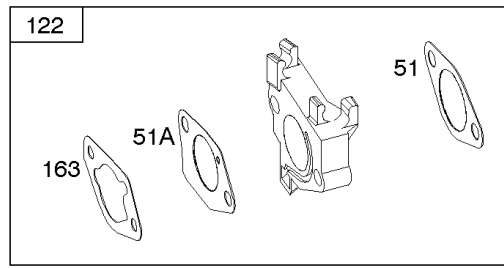

Not For
Reproduction

Carburetor

REF NO	PART NO	QTY	DESCRIPTION
11	797768		TUBE, Breather
51	797845		GASKET, Intake
51A	797755		GASKET, Intake
51B	592652		GASKET, Intake -(Restrictor)
53	797757		STUD -(Carburetor)
117	592928		JET, Main -(Standard)
118	799775		JET, Main -(High Altitude)
121B	592332		KIT, Carburetor Overhaul
122	799961		SPACER, Carburetor
125B	592929		CARBURETOR
163	797756		GASKET, Air Cleaner
445	491588S		FILTER, A/C Cartridge
654	690939		NUT -(Carburetor)
875	799776		BASE, Air Cleaner
951	797759		LEVER, Choke
968	590958		COVER, Air Cleaner