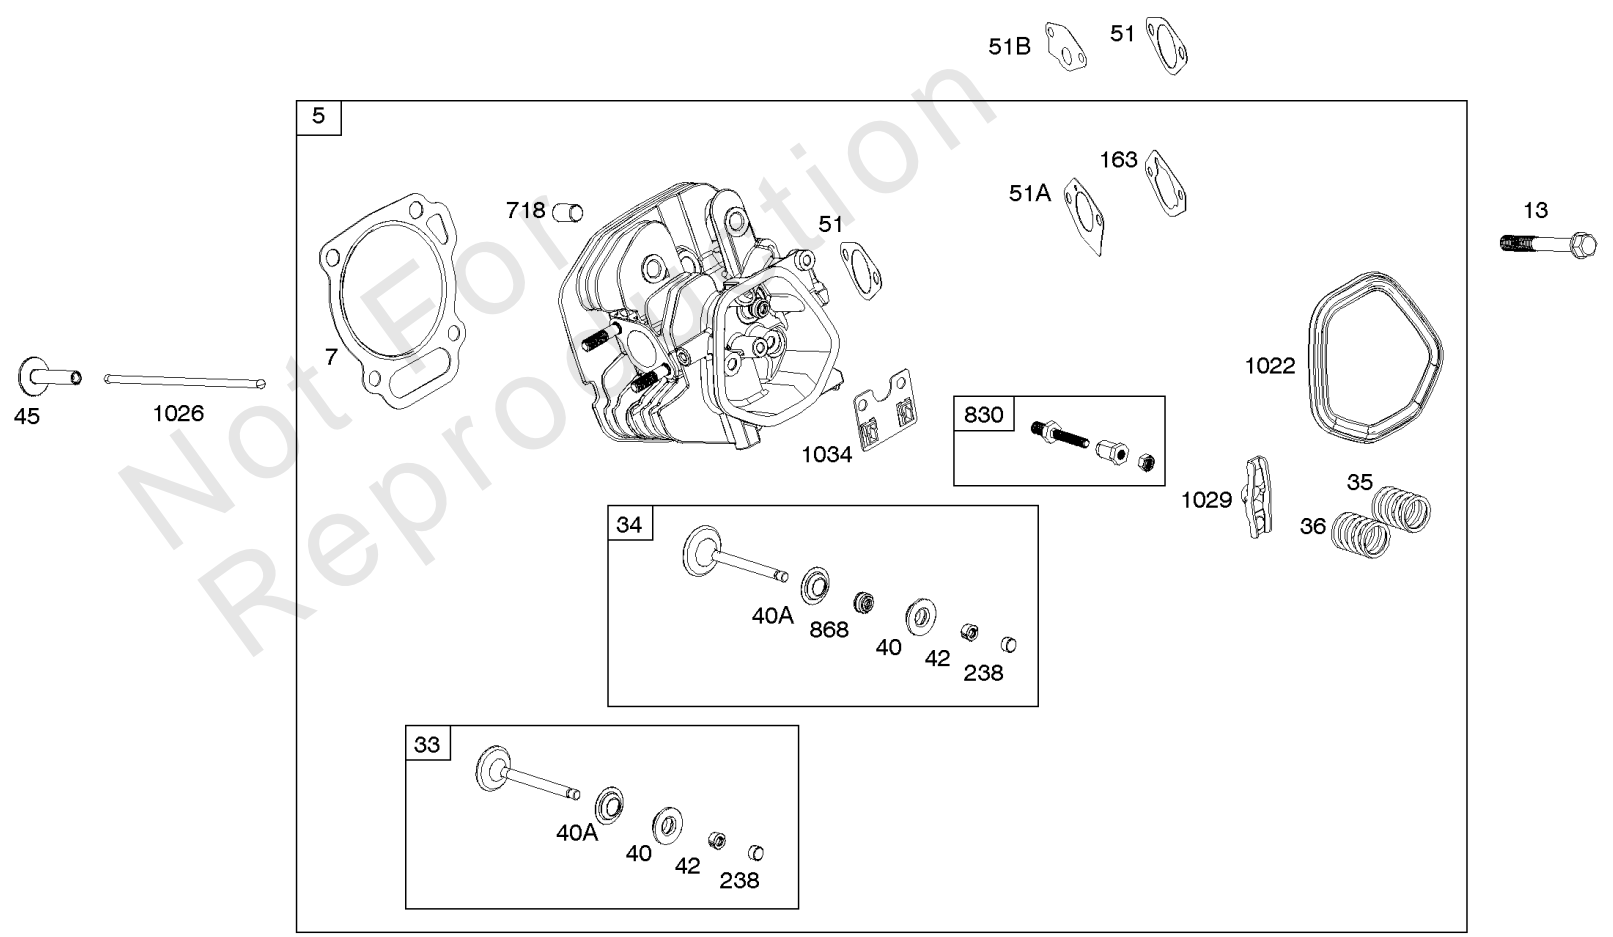

Cylinder Head, Gasket Sets

REF NO	PART NO	QTY	DESCRIPTION
3	797766		SEAL, Oil -(Magneto Side)
5	799533		HEAD, Cylinder
7	799534		GASKET, Cylinder Head
12	797789		GASKET, Crankcase
13	797791		SCREW -(Cylinder Head)
20	797766		SEAL, Oil -(PTO Side) (PTO Side)
33	797778		VALVE, Exhaust
34	797777		VALVE, Intake
35	797780		SPRING, Valve -(Intake)
36	797780		SPRING, Valve -(Exhaust)
40	797781		RETAINER, Valve
40A	797782		RETAINER, Valve
42	797783		KEEPER, Valve
45	797786		TAPPET, Valve
51	797845		GASKET, Intake
51A	797755		GASKET, Intake
51B	592652		GASKET, Intake -(Restrictor)
163	797756		GASKET, Air Cleaner
238	797784		CAP, Valve
276	797847		WASHER, Sealing -(Rocker Cover)
358	799952		GASKET SET, Engine
718	797792		PIN, Locating -(Cylinder Head)
830	591088		STUD, Rocker Arm
842A	797763		SEAL, O-Ring -(Dipstick Tube)
868	797854		SEAL, Valve
914	797848		SCREW -(Rocker Cover)
1022	797846		GASKET, Rocker Cover
1023	799778		COVER, Rocker
1026	799966		ROD, Push
1029	591087		ARM, Rocker
1034	797787		GUIDE, Push Rod
1095	799953		GASKET SET, Valve