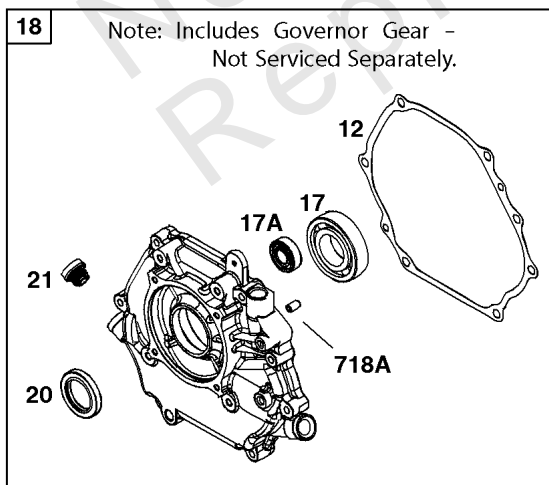

## Camshaft, Crankcase Cover, Crankshaft, Cylinder, Lubrication, Operator's Manual, Piston/

REF NO	PART NO	QTY	DESCRIPTION
1	594185		CYLINDER ASSEMBLY -Used After Code Date 13101000
1	799808		CYLINDER ASSEMBLY -Used Before Code Date 13101100
3	797766		SEAL, Oil -(Magneto Side)
12	797789		GASKET, Crankcase
15	797793		PLUG, Oil Drain
16	591097		CRANKSHAFT
17	797765		BEARING, Ball -(Crankshaft)
17A	797764		BEARING, Ball -(Counterweight)
18	799812		COVER, Crankcase -(Includes Governor Gear - Not Serviced Separately)
20	797766		SEAL, Oil -(PTO Side)
21	799857		CAP, Oil Fill
22	797795		SCREW -(Crankcase Cover/Sump)
24	797812		KEY, Flywheel
25	799536		PISTON ASSEMBLY -(.010 Oversize)
25	799537		PISTON ASSEMBLY -(.020 Oversize)
25	799535		PISTON ASSEMBLY -(Standard)
26	799538		SET, Ring -(Standard)
26	799539		SET, Ring -(.010 Oversize)
26	799540		SET, Ring -(.020 Oversize)
27	797803		LOCK, Piston Pin
28	797799		PIN, Piston
29	797804		ROD, Connecting
46	797851		CAMSHAFT
227	799924		LEVER, Governor Control
276A	797806		WASHER, Sealing -(Governor Crank)
287	798618		SCREW -(Dipstick Tube)
306	797749		SHIELD, Cylinder
307	798618		SCREW -(Cylinder Shield)
505	690939		NUT -(Governor Control Lever)
512	591863		HOSE, Oil Drain
522	799941		PLUG, Dipstick/Fill
524	597262		SEAL, O-Ring -(Dipstick Tube)
562	797230		BOLT -(Governor Control Lever)
614	797229		PIN, Cotter
616	797805		CRANK, Governor
631	797794		WASHER -(Oil Drain Plug)