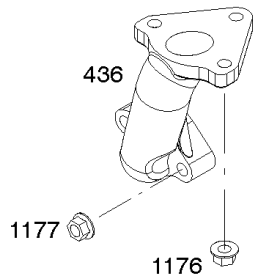

## ***Camshaft, Crankcase Cover, Crankshaft, Cylinder, Lubrication, Operator's Manual, Piston/***

<b>REF NO</b>	<b>PART NO</b>	<b>QTY</b>	<b>DESCRIPTION</b>
718	797792		PIN, Locating -(Cylinder Head)
718A	797761		PIN, Locating -(Crankcase Cover)
729	797750		CLIP, Wire
758	797852		COUNTERWEIGHT
842	797327		SEAL, O-Ring -(Dipstick Tube)
847	799810		DIPSTICK/TUBE ASSEMBLY
998	799809		PIPE, Oil
1036	-----		Label-Emissions -(Available From A Briggs & Stratton Authorized Dealer)
1058	279903TRI		MANUAL, Operator's
1058	279903EST		MANUAL, Operator's
1058	279903WST		MANUAL, Operator's
1319	794467		LABEL, Warning
1319A	797669		LABEL, Warning

## Cylinder Head, Gasket Sets

REF NO	PART NO	QTY	DESCRIPTION
3	797766		SEAL, Oil -(Magneto Side)
5	799801		HEAD, Cylinder
7	799534		GASKET, Cylinder Head
12	797789		GASKET, Crankcase
13	797791		SCREW -(Cylinder Head)
20	797766		SEAL, Oil -(PTO Side)
33	797778		VALVE, Exhaust
34	797777		VALVE, Intake
35	797780		SPRING, Valve -(Intake)
36	797780		SPRING, Valve -(Exhaust)
40	797781		RETAINER, Valve
40A	797782		RETAINER, Valve
42	797783		KEEPER, Valve
45	797786		TAPPET, Valve
51	797845		GASKET, Intake
51A	797755		GASKET, Intake
163	797756		GASKET, Air Cleaner
238	797784		CAP, Valve
276	797847		WASHER, Sealing -(Rocker Cover)
358	799952		GASKET SET, Engine
718	797792		PIN, Locating -(Cylinder Head)
830	591088		STUD, Rocker Arm -Used After Code Date 11090200
830	798954		STUD, Rocker Arm -(Rocker Arm) -Used Before Code Date 11090300
868	797854		SEAL, Valve -(Intake)
883	797770		GASKET, Exhaust
883A	799797		GASKET, Exhaust
914	797848		SCREW -(Rocker Cover)
1022	797846		GASKET, Rocker Cover
1023	799778		COVER, Rocker
1026	797785		ROD, Push -Used Before Code Date 11090300
1026	799966		ROD, Push -Used After Code Date 11090200
1029	591087		ARM, Rocker -Used After Code Date 11090200
1029	797779		ARM, Rocker -Used Before Code Date 11090300
1034	797787		GUIDE, Push Rod
1095	799953		GASKET SET, Valve