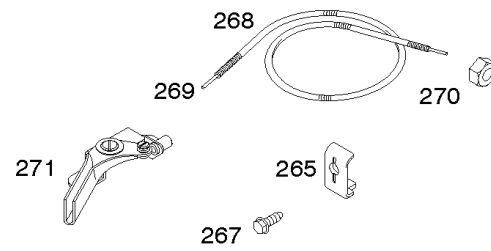

Governor Spring, Controls

REF NO	PART NO	QTY	DESCRIPTION
98	593104		KIT, Idle Speed
188	798618		SCREW -(Control Bracket)
202	797810		LINK, Mechanical Governor
209	797843		SPRING, Governor
211	799927		SPRING, Governed Idle
222D	591857		BRACKET, Control
232	797809		SPRING, Governor Link
265	691024		CLAMP, Casing
267	699492		SCREW -(Casing Clamp)
268	691025		CASING, Control Wire -(Cut To Required Length)
269	691026		WIRE, Control -(Cut To Required Length)
270	691027		NUT -(Control Wire Casing)
271	691028		LEVER, Control
485	695755		KNOB, Control