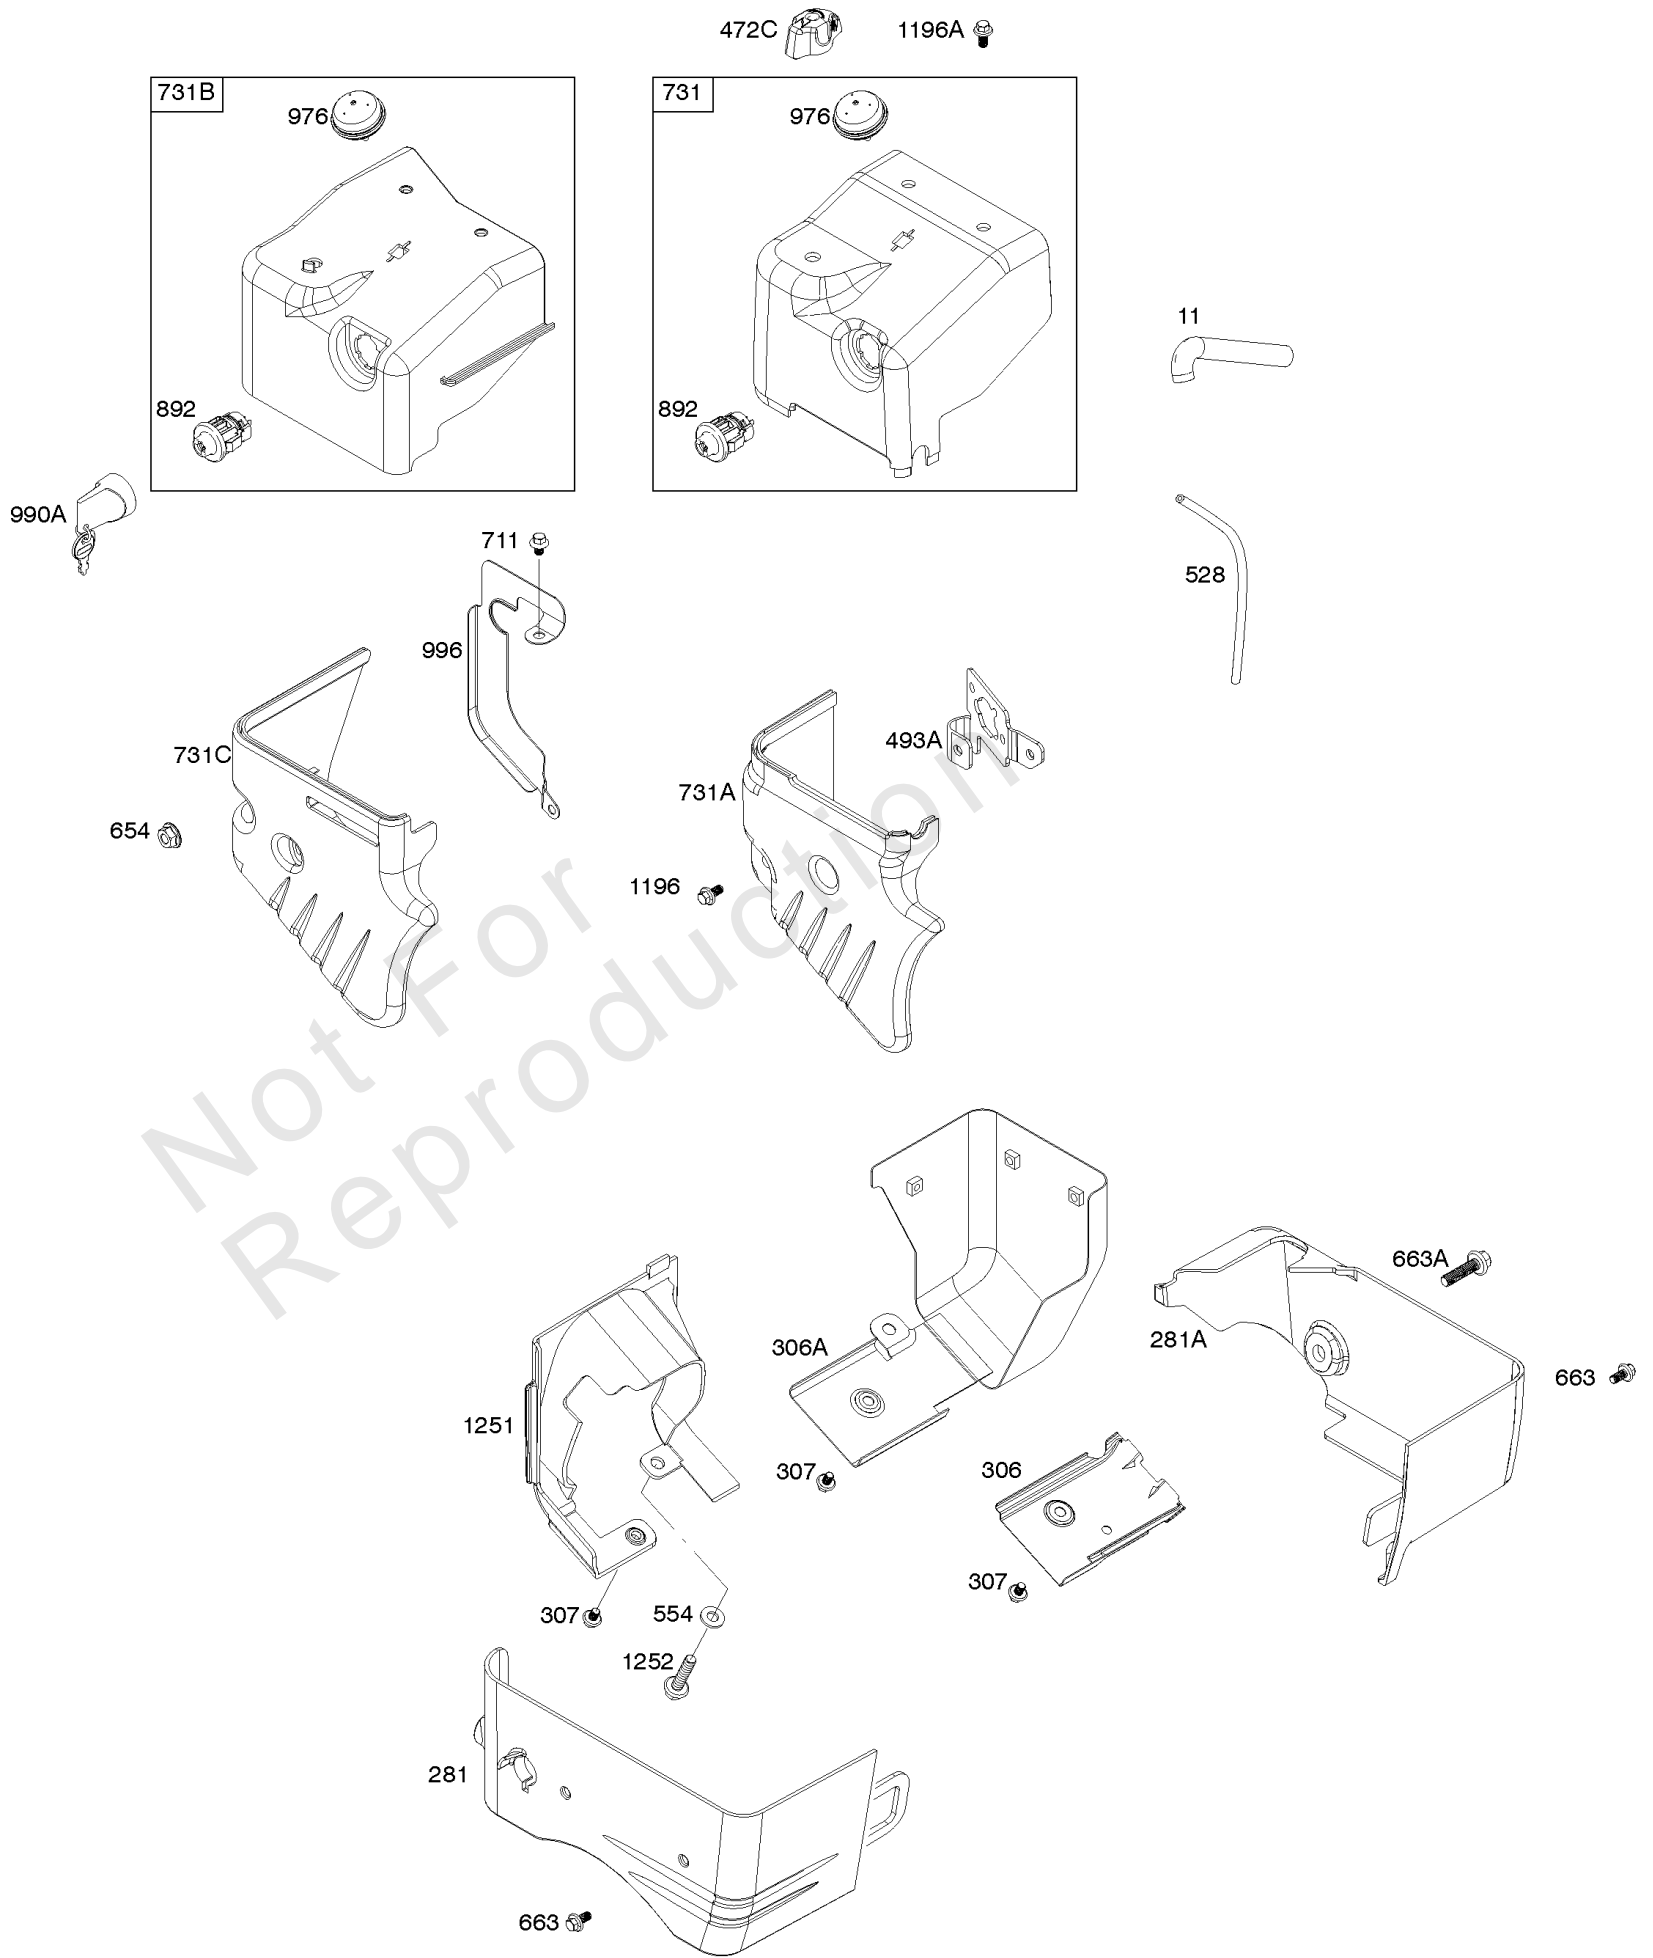

Not For
Reproduction

Shrouds

REF NO	PART NO	QTY	DESCRIPTION
11	799930		TUBE, Breather
281	799792		PANEL, Control
281A	799793		PANEL, Control
306	797749		SHIELD, Cylinder
306A	591839		SHIELD, Cylinder
307	798618		SCREW -(Cylinder Shield)
472C	791948		KNOB, Choke Shaft
493A	799806		BRACKET, Mounting
528	799918		HOSE, Primer
554	590999		WASHER -(Snow Shield)
654	690939		NUT -(Carburetor)
663	799846		SCREW -(Control Panel)
663A	590997		SCREW -(Control Panel)
711	798618		SCREW -(Carburetor Shield)
731B	591843		HOOD, Snow
731C	591842		HOOD, Snow
892	798182		SWITCH, Key
976	793382		PRIMER, Carburetor
990A	798177		SET, Key
996	591844		SHIELD, Carburetor
1196	799846		SCREW -(Snow Hood)
1196A	799919		SCREW -(Snow Hood)
1251	799794		SHIELD, Snow
1252	591440		SCREW -(Snow Shield)