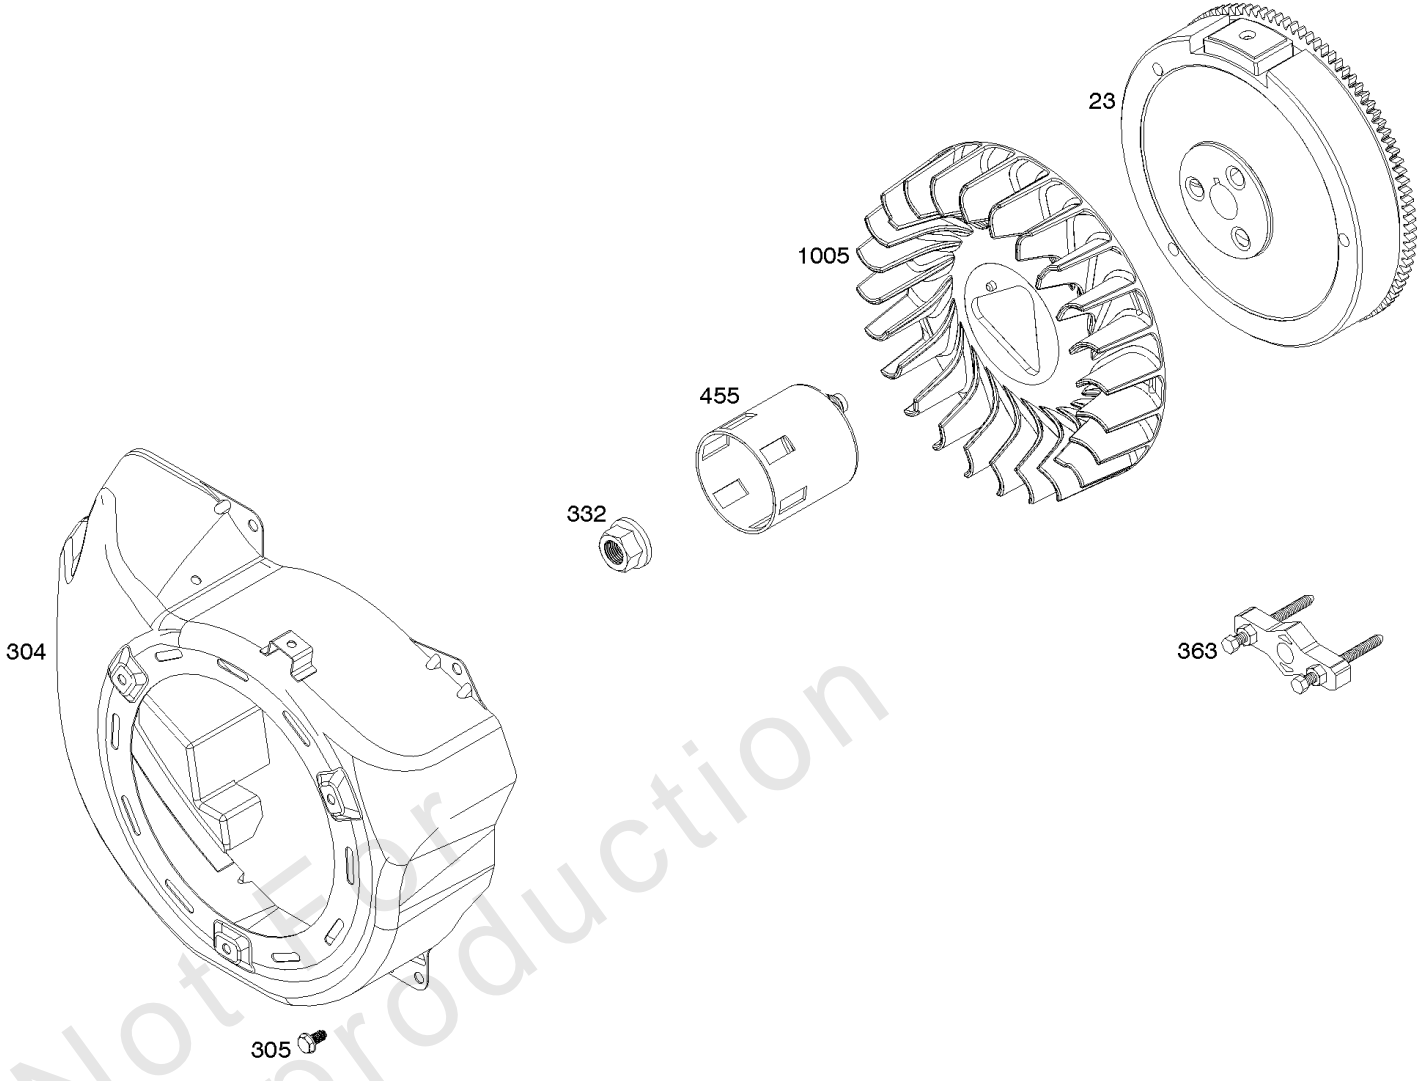

# Parts Manual

Mfg. No: 25M137-0007-F1

---

<b>Model Components</b>	<b>Page</b>
Alternator, Electrical Starter, Ignition.....	4
Blower Housing, Flywheel, Rewind Starter.....	6
Camshaft, Crankcase Cover, Crankshaft, Cylinder, Lubrication, Operator's Manual, Piston/Rings/Connecting	8
Carburetor.....	12
Cylinder Head, Gasket Sets.....	14
Exhaust System, Fuel Supply.....	16
Governor Spring, Controls.....	18
Replacement Engine - US & Canada.....	20
Shrouds.....	21

## Alternator, Electrical Starter, Ignition

REF NO	PART NO	QTY	DESCRIPTION
309	799813		MOTOR, Starter
318	799814		SCREW -(Mounting Bracket)
318A	798618		SCREW -(Mounting Bracket)
333A	798616		ARMATURE, Magneto
334	797655		SCREW -(Magneto Armature)
337	696202		PLUG, Spark
356	799789		WIRE, Stop
367	798618		SCREW -(Wire Clip)
383	19576S		WRENCH, Spark Plug
474	591094		ALTERNATOR
493	799815		BRACKET, Mounting
493B	691177		BRACKET, Mounting
501	698315		REGULATOR
526	690297		SCREW -(Regulator)
555	799532		SCREW -(Starter Solenoid)
635A	797685		BOOT, Spark Plug
729	797750		CLIP, Wire
729A	799844		CLIP, Wire
813	590392		CLAMP
899	799642		WASHER -(Starter Solenoid)
920	799481		SOLENOID, Starter
1009	797776		SCREW -(Starter Motor)
1119	799845		SCREW -(Alternator)