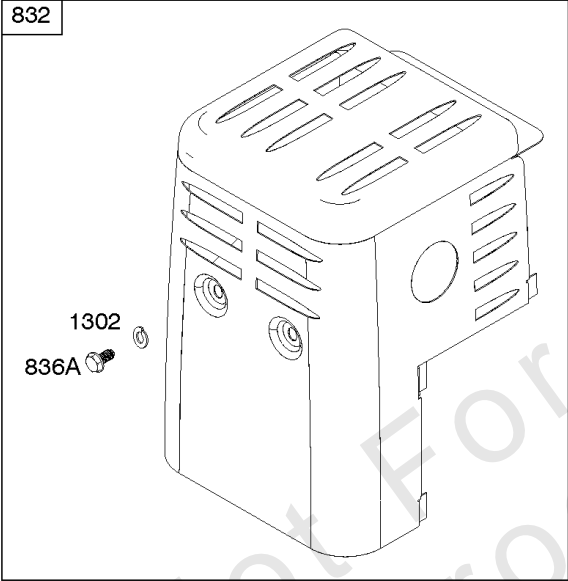

Exhaust System, Fuel Supply

REF NO	PART NO	QTY	DESCRIPTION
180B	799782		TANK, Fuel -(Metal)
181	794641		CAP, Fuel Tank -(Metal)
187	799784		LINE, Fuel -(Formed Hose)
187A	799785		LINE, Fuel -(Formed Hose)
190	590997		SCREW -(Fuel Tank)
240	797346		OUTLET, Tank
300C	591837		MUFFLER
436	799796		MANIFOLD, Exhaust
529	799933		GROMMET
601	791850		CLAMP, Hose
705	590965		NUT -(Fuel Tank)
832	799800		GUARD, Muffler
832C	591838		MUFFLER
836A	798976		SCREW -(Muffler Guard)
883	797770		GASKET, Exhaust
883A	799797		GASKET, Exhaust
958	698180		VALVE, Fuel Shut Off
1176	590965		NUT -(Exhaust Manifold)
1177	590965		NUT -(Muffler)
1302	590457		WASHER -(Muffler Guard)