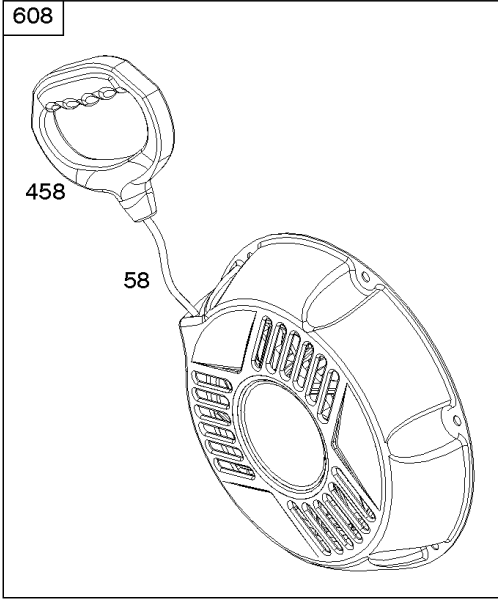

# Parts Manual

Mfg. No: 25M137-0007-F1

---

<b>Model Components</b>	<b>Page</b>
Alternator, Electrical Starter, Ignition.....	4
Blower Housing, Flywheel, Rewind Starter.....	6
Camshaft, Crankcase Cover, Crankshaft, Cylinder, Lubrication, Operator's Manual, Piston/Rings/Connecting	8
Carburetor.....	12
Cylinder Head, Gasket Sets.....	14
Exhaust System, Fuel Supply.....	16
Governor Spring, Controls.....	18
Replacement Engine - US & Canada.....	20
Shrouds.....	21

## Alternator, Electrical Starter, Ignition

REF NO	PART NO	QTY	DESCRIPTION
309	799813		MOTOR, Starter
318	799814		SCREW -(Mounting Bracket)
318A	798618		SCREW -(Mounting Bracket)
333A	798616		ARMATURE, Magneto
334	797655		SCREW -(Magneto Armature)
337	696202		PLUG, Spark
356	799789		WIRE, Stop
367	798618		SCREW -(Wire Clip)
383	19576S		WRENCH, Spark Plug
474	591094		ALTERNATOR
493	799815		BRACKET, Mounting
493B	691177		BRACKET, Mounting
501	698315		REGULATOR
526	690297		SCREW -(Regulator)
555	799532		SCREW -(Starter Solenoid)
635A	797685		BOOT, Spark Plug
729	797750		CLIP, Wire
729A	799844		CLIP, Wire
813	590392		CLAMP
899	799642		WASHER -(Starter Solenoid)
920	799481		SOLENOID, Starter
1009	797776		SCREW -(Starter Motor)
1119	799845		SCREW -(Alternator)

## ***Camshaft, Crankcase Cover, Crankshaft, Cylinder, Lubrication, Operator's Manual, Piston/***

<b>REF NO</b>	<b>PART NO</b>	<b>QTY</b>	<b>DESCRIPTION</b>
718	797792		PIN, Locating -(Cylinder Head)
718A	797761		PIN, Locating -(Crankcase Cover)
729	797750		CLIP, Wire
758	797852		COUNTERWEIGHT
842	797327		SEAL, O-Ring -(Dipstick Tube)
847	799810		DIPSTICK/TUBE ASSEMBLY
998	799809		PIPE, Oil
1036	-----		Label-Emissions -(Available From A Briggs & Stratton Authorized Dealer)
1058	279903TRI		MANUAL, Operator's
1058	279903EST		MANUAL, Operator's
1058	279903WST		MANUAL, Operator's
1319	794467		LABEL, Warning
1319A	797669		LABEL, Warning