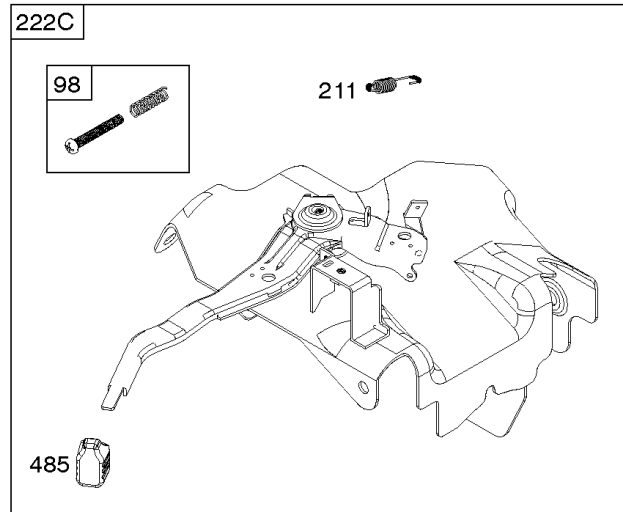

Governor Spring, Controls

REF NO	PART NO	QTY	DESCRIPTION
98	593104		KIT, Idle Speed
188	798618		SCREW -(Control Bracket)
202	797810		LINK, Mechanical Governor
209	797843		SPRING, Governor
211	799927		SPRING, Governed Idle
222D	591857		BRACKET, Control
232	797809		SPRING, Governor Link
265	691024		CLAMP, Casing
267	699492		SCREW -(Casing Clamp)
268	691025		CASING, Control Wire -(Cut To Required Length)
269	691026		WIRE, Control -(Cut To Required Length)
270	691027		NUT -(Control Wire Casing)
271	691028		LEVER, Control
485	695755		KNOB, Control