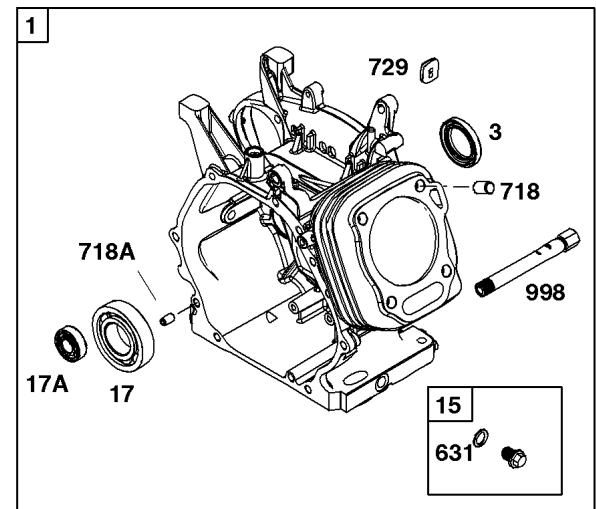

## Camshaft, Crankcase Cover, Crankshaft, Cylinder, Lubrication, Operator's Manual, Piston/

REF NO	PART NO	QTY	DESCRIPTION
1	594185		CYLINDER ASSEMBLY -Used After Code Date 13101000
1	799808		CYLINDER ASSEMBLY -Used Before Code Date 13101100
3	797766		SEAL, Oil -(Magneto Side)
12	797789		GASKET, Crankcase
15	797793		PLUG, Oil Drain
16	591097		CRANKSHAFT
17	797765		BEARING, Ball -(Crankshaft)
17A	797764		BEARING, Ball -(Counterweight)
18	799812		COVER, Crankcase -(Includes Governor Gear - Not Serviced Separately)
20	797766		SEAL, Oil -(PTO Side)
21	799857		CAP, Oil Fill
22	797795		SCREW -(Crankcase Cover/Sump)
24	797812		KEY, Flywheel
25	799536		PISTON ASSEMBLY -(.010 Oversize)
25	799537		PISTON ASSEMBLY -(.020 Oversize)
25	799535		PISTON ASSEMBLY -(Standard)
26	799538		SET, Ring -(Standard)
26	799539		SET, Ring -(.010 Oversize)
26	799540		SET, Ring -(.020 Oversize)
27	797803		LOCK, Piston Pin
28	797799		PIN, Piston
29	797804		ROD, Connecting
46	797851		CAMSHAFT
227	799924		LEVER, Governor Control
276A	797806		WASHER, Sealing -(Governor Crank)
287	798618		SCREW -(Dipstick Tube)
306	797749		SHIELD, Cylinder
307	798618		SCREW -(Cylinder Shield)
505	690939		NUT -(Governor Control Lever)
512	591863		HOSE, Oil Drain
522	799941		PLUG, Dipstick/Fill
524	597262		SEAL, O-Ring -(Dipstick Tube)
562	797230		BOLT -(Governor Control Lever)
614	797229		PIN, Cotter
616	797805		CRANK, Governor
631	797794		WASHER -(Oil Drain Plug)