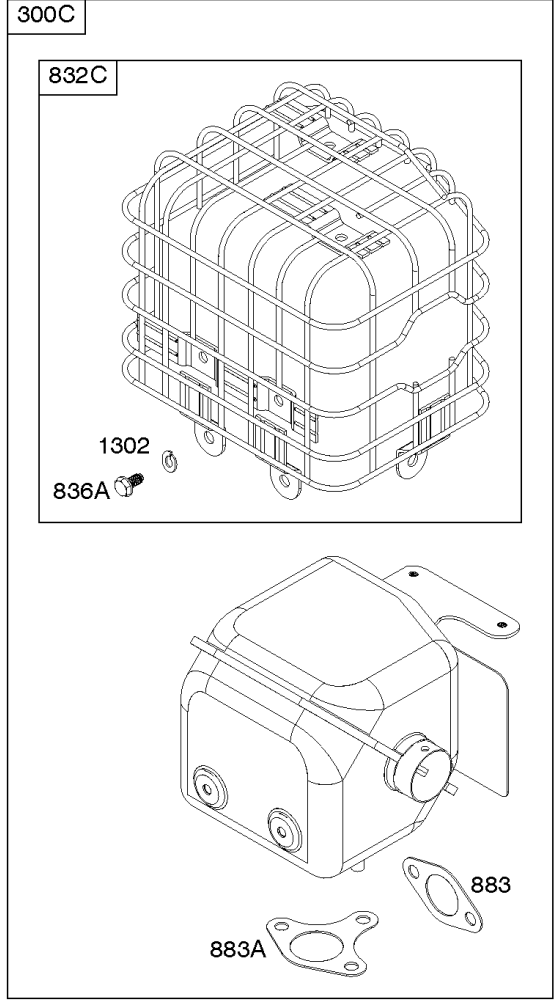

Exhaust System, Fuel Supply

REF NO	PART NO	QTY	DESCRIPTION
180B	799782		TANK, Fuel -(Metal)
181	794641		CAP, Fuel Tank -(Metal)
187	799784		LINE, Fuel -(Formed Hose)
187A	799785		LINE, Fuel -(Formed Hose)
190	590997		SCREW -(Fuel Tank)
240	797346		OUTLET, Tank
300C	591837		MUFFLER
436	799796		MANIFOLD, Exhaust
529	799933		GROMMET
601	791850		CLAMP, Hose
705	590965		NUT -(Fuel Tank)
832	799800		GUARD, Muffler
832C	591838		MUFFLER
836A	798976		SCREW -(Muffler Guard)
883	797770		GASKET, Exhaust
883A	799797		GASKET, Exhaust
958	698180		VALVE, Fuel Shut Off
1176	590965		NUT -(Exhaust Manifold)
1177	590965		NUT -(Muffler)
1302	590457		WASHER -(Muffler Guard)