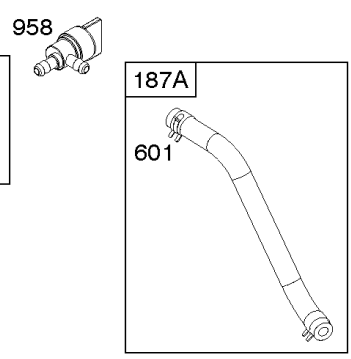

## ***Camshaft, Crankcase Cover, Crankshaft, Cylinder, Lubrication, Operator's Manual, Piston/***

<b>REF NO</b>	<b>PART NO</b>	<b>QTY</b>	<b>DESCRIPTION</b>
718	797792		PIN, Locating -(Cylinder Head)
718A	797761		PIN, Locating -(Crankcase Cover)
729	797750		CLIP, Wire
758	797852		COUNTERWEIGHT
842	797327		SEAL, O-Ring -(Dipstick Tube)
847	799810		DIPSTICK/TUBE ASSEMBLY
998	799809		PIPE, Oil
1036	-----		Label-Emissions -(Available From A Briggs & Stratton Authorized Dealer)
1058	279903TRI		MANUAL, Operator's
1058	279903EST		MANUAL, Operator's
1058	279903WST		MANUAL, Operator's
1319	794467		LABEL, Warning
1319A	797669		LABEL, Warning

## Cylinder Head, Gasket Sets

REF NO	PART NO	QTY	DESCRIPTION
3	797766		SEAL, Oil -(Magneto Side)
5	799801		HEAD, Cylinder
7	799534		GASKET, Cylinder Head
12	797789		GASKET, Crankcase
13	797791		SCREW -(Cylinder Head)
20	797766		SEAL, Oil -(PTO Side)
33	797778		VALVE, Exhaust
34	797777		VALVE, Intake
35	797780		SPRING, Valve -(Intake)
36	797780		SPRING, Valve -(Exhaust)
40	797781		RETAINER, Valve
40A	797782		RETAINER, Valve
42	797783		KEEPER, Valve
45	797786		TAPPET, Valve
51	797845		GASKET, Intake
51A	797755		GASKET, Intake
163	797756		GASKET, Air Cleaner
238	797784		CAP, Valve
276	797847		WASHER, Sealing -(Rocker Cover)
358	799952		GASKET SET, Engine
718	797792		PIN, Locating -(Cylinder Head)
830	591088		STUD, Rocker Arm -Used After Code Date 11090200
830	798954		STUD, Rocker Arm -(Rocker Arm) -Used Before Code Date 11090300
868	797854		SEAL, Valve -(Intake)
883	797770		GASKET, Exhaust
883A	799797		GASKET, Exhaust
914	797848		SCREW -(Rocker Cover)
1022	797846		GASKET, Rocker Cover
1023	799778		COVER, Rocker
1026	797785		ROD, Push -Used Before Code Date 11090300
1026	799966		ROD, Push -Used After Code Date 11090200
1029	591087		ARM, Rocker -Used After Code Date 11090200
1029	797779		ARM, Rocker -Used Before Code Date 11090300
1034	797787		GUIDE, Push Rod
1095	799953		GASKET SET, Valve