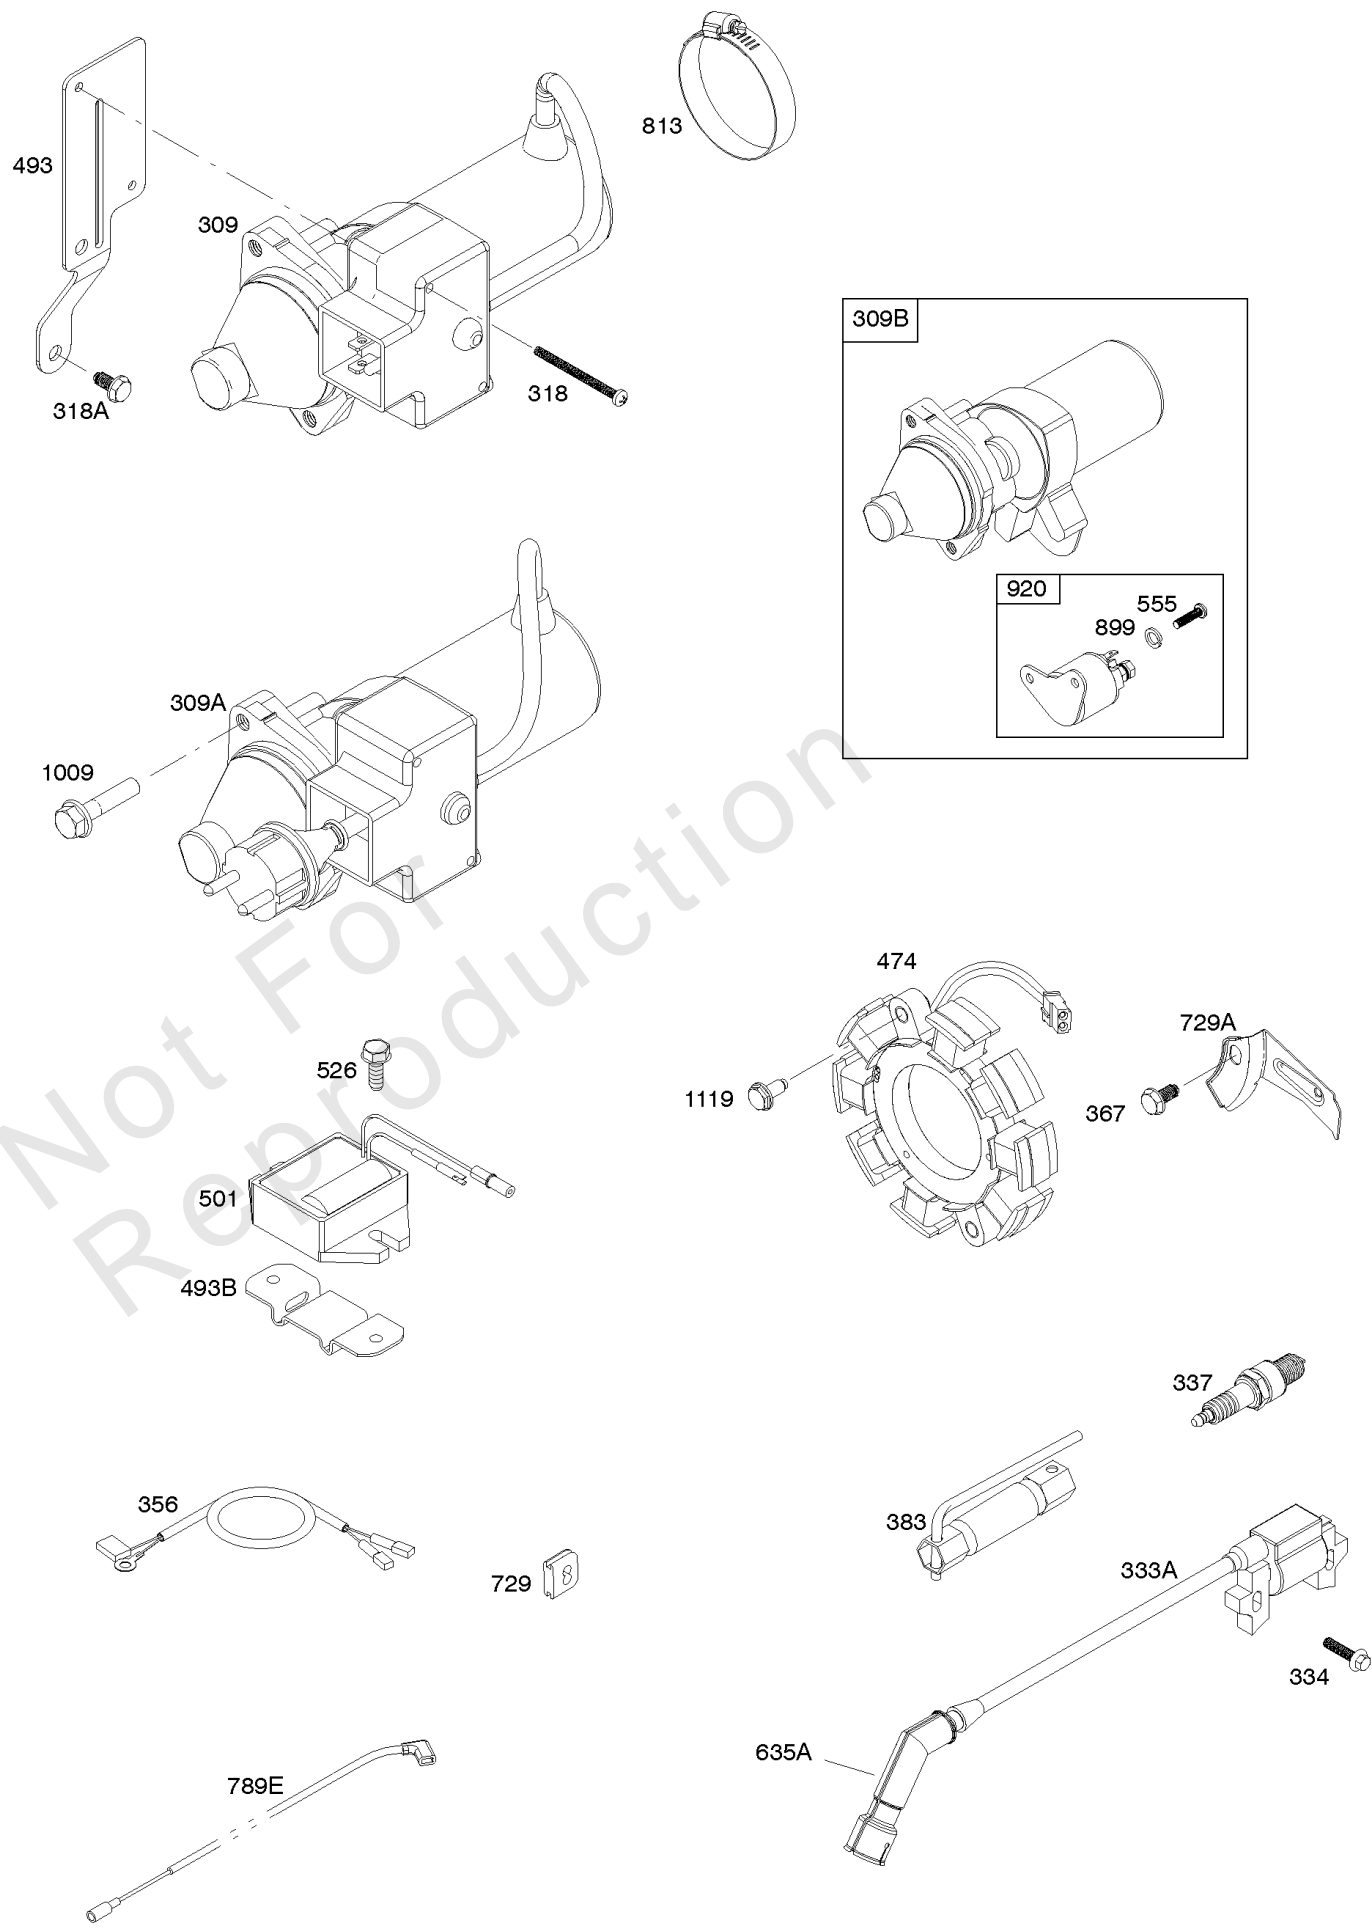

# Parts Manual

Mfg. No: 25M137-0007-F1

---

<b>Model Components</b>	<b>Page</b>
Alternator, Electrical Starter, Ignition.....	4
Blower Housing, Flywheel, Rewind Starter.....	6
Camshaft, Crankcase Cover, Crankshaft, Cylinder, Lubrication, Operator's Manual, Piston/Rings/Connecting	8
Carburetor.....	12
Cylinder Head, Gasket Sets.....	14
Exhaust System, Fuel Supply.....	16
Governor Spring, Controls.....	18
Replacement Engine - US & Canada.....	20
Shrouds.....	21

## Alternator, Electrical Starter, Ignition

REF NO	PART NO	QTY	DESCRIPTION
309	799813		MOTOR, Starter
318	799814		SCREW -(Mounting Bracket)
318A	798618		SCREW -(Mounting Bracket)
333A	798616		ARMATURE, Magneto
334	797655		SCREW -(Magneto Armature)
337	696202		PLUG, Spark
356	799789		WIRE, Stop
367	798618		SCREW -(Wire Clip)
383	19576S		WRENCH, Spark Plug
474	591094		ALTERNATOR
493	799815		BRACKET, Mounting
493B	691177		BRACKET, Mounting
501	698315		REGULATOR
526	690297		SCREW -(Regulator)
555	799532		SCREW -(Starter Solenoid)
635A	797685		BOOT, Spark Plug
729	797750		CLIP, Wire
729A	799844		CLIP, Wire
813	590392		CLAMP
899	799642		WASHER -(Starter Solenoid)
920	799481		SOLENOID, Starter
1009	797776		SCREW -(Starter Motor)
1119	799845		SCREW -(Alternator)