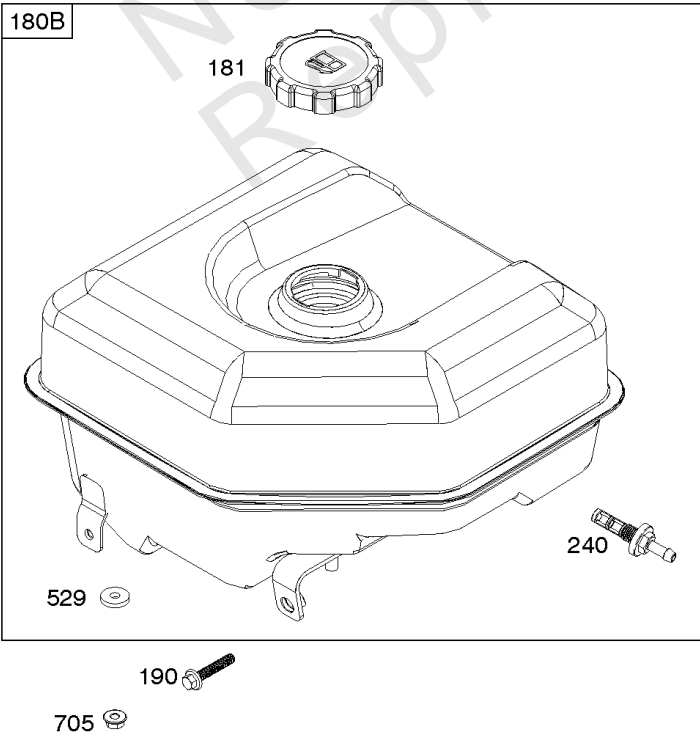

Exhaust System, Fuel Supply

REF NO	PART NO	QTY	DESCRIPTION
180B	799782		TANK, Fuel -(Metal)
181	794641		CAP, Fuel Tank -(Metal)
187	799784		LINE, Fuel -(Formed Hose)
187A	799785		LINE, Fuel -(Formed Hose)
190	590997		SCREW -(Fuel Tank)
240	797346		OUTLET, Tank
300C	591837		MUFFLER
436	799796		MANIFOLD, Exhaust
529	799933		GROMMET
601	791850		CLAMP, Hose
705	590965		NUT -(Fuel Tank)
832	799800		GUARD, Muffler
832C	591838		MUFFLER
836A	798976		SCREW -(Muffler Guard)
883	797770		GASKET, Exhaust
883A	799797		GASKET, Exhaust
958	698180		VALVE, Fuel Shut Off
1176	590965		NUT -(Exhaust Manifold)
1177	590965		NUT -(Muffler)
1302	590457		WASHER -(Muffler Guard)