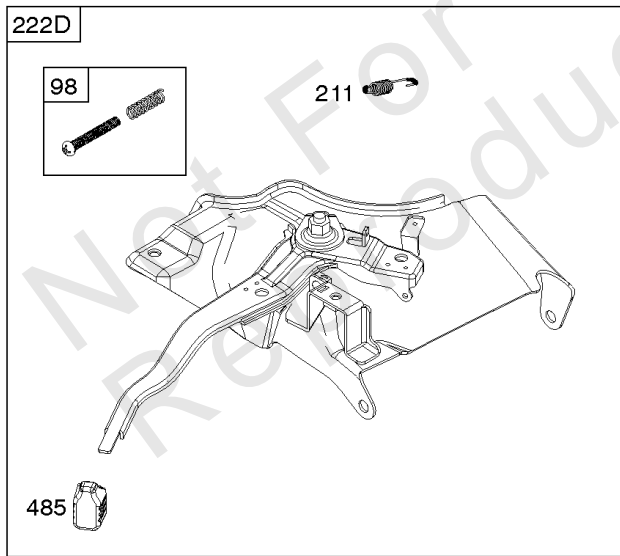

Governor Spring, Controls

REF NO	PART NO	QTY	DESCRIPTION
98	593104		KIT, Idle Speed
188	798618		SCREW -(Control Bracket)
202	797810		LINK, Mechanical Governor
209	797843		SPRING, Governor
211	799927		SPRING, Governed Idle
222D	591857		BRACKET, Control
232	797809		SPRING, Governor Link
265	691024		CLAMP, Casing
267	699492		SCREW -(Casing Clamp)
268	691025		CASING, Control Wire -(Cut To Required Length)
269	691026		WIRE, Control -(Cut To Required Length)
270	691027		NUT -(Control Wire Casing)
271	691028		LEVER, Control
485	695755		KNOB, Control