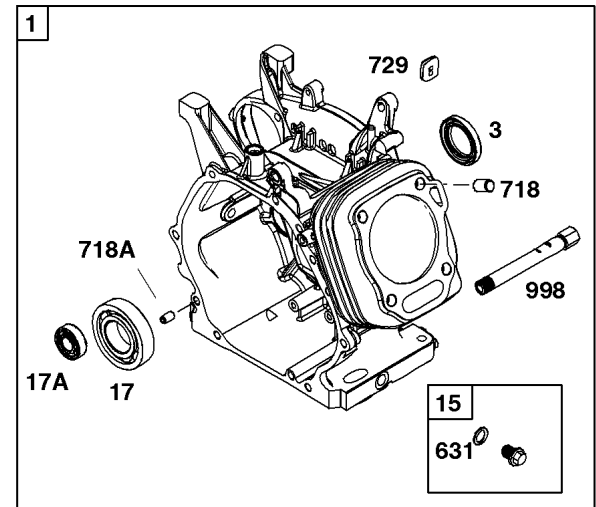

1319 WARNING LABEL

REQUIRED when replacing parts with warning labels affixed.

1319A WARNING LABEL

REQUIRED when replacing parts with warning labels affixed.

1058 OPERATOR'S MANUAL

1036 EMISSIONS LABEL

614

276A

616

Camshaft, Crankcase Cover, Crankshaft, Cylinder, Lubrication, Operator's Manual, Piston/

REF NO	PART NO	QTY	DESCRIPTION
718	797792		PIN, Locating -(Cylinder Head)
718A	797761		PIN, Locating -(Crankcase Cover)
729	797750		CLIP, Wire
758	797852		COUNTERWEIGHT
842	797327		SEAL, O-Ring -(Dipstick Tube)
847	799810		DIPSTICK/TUBE ASSEMBLY
998	799809		PIPE, Oil
1036	-----		Label-Emissions -(Available From A Briggs & Stratton Authorized Dealer)
1058	279903TRI		MANUAL, Operator's
1058	279903EST		MANUAL, Operator's
1058	279903WST		MANUAL, Operator's
1319	794467		LABEL, Warning
1319A	797669		LABEL, Warning

Not For Reproduction