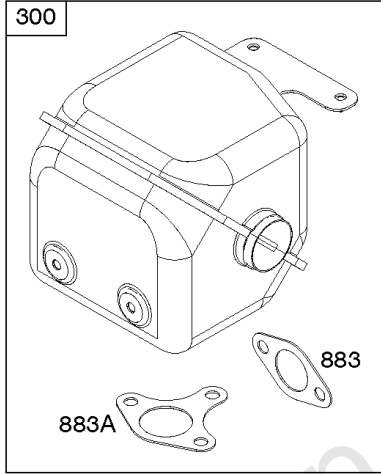

Exhaust System, Fuel Supply

REF NO	PART NO	QTY	DESCRIPTION
180B	799782		TANK, Fuel -(Metal)
181	794641		CAP, Fuel Tank -(Metal)
187	799784		LINE, Fuel -(Formed Hose)
187A	799785		LINE, Fuel -(Formed Hose)
190	590997		SCREW -(Fuel Tank)
240	797346		OUTLET, Tank
300C	591837		MUFFLER
436	799796		MANIFOLD, Exhaust
529	799933		GROMMET
601	791850		CLAMP, Hose
705	590965		NUT -(Fuel Tank)
832	799800		GUARD, Muffler
832C	591838		MUFFLER
836A	798976		SCREW -(Muffler Guard)
883	797770		GASKET, Exhaust
883A	799797		GASKET, Exhaust
958	698180		VALVE, Fuel Shut Off
1176	590965		NUT -(Exhaust Manifold)
1177	590965		NUT -(Muffler)
1302	590457		WASHER -(Muffler Guard)