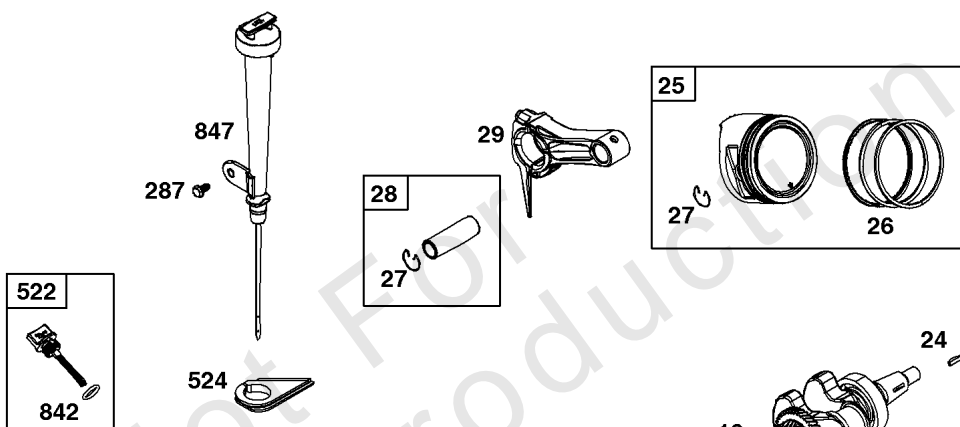

Not For Reproduction

1319 WARNING LABEL

REQUIRED when replacing parts with warning labels affixed.

1319A WARNING LABEL

REQUIRED when replacing parts with warning labels affixed.

1058 OPERATOR'S MANUAL

1036 EMISSIONS LABEL

## Camshaft, Crankcase Cover, Crankshaft, Cylinder, Lubrication, Operator's Manual, Piston/

REF NO	PART NO	QTY	DESCRIPTION
1	594185		CYLINDER ASSEMBLY -Used After Code Date 13101000
1	799808		CYLINDER ASSEMBLY -Used Before Code Date 13101100
3	797766		SEAL, Oil -(Magneto Side)
12	797789		GASKET, Crankcase
15	797793		PLUG, Oil Drain
16	591097		CRANKSHAFT
17	797765		BEARING, Ball -(Crankshaft)
17A	797764		BEARING, Ball -(Counterweight)
18	799812		COVER, Crankcase -(Includes Governor Gear - Not Serviced Separately)
20	797766		SEAL, Oil -(PTO Side)
21	799857		CAP, Oil Fill
22	797795		SCREW -(Crankcase Cover/Sump)
24	797812		KEY, Flywheel
25	799536		PISTON ASSEMBLY -(.010 Oversize)
25	799537		PISTON ASSEMBLY -(.020 Oversize)
25	799535		PISTON ASSEMBLY -(Standard)
26	799538		SET, Ring -(Standard)
26	799539		SET, Ring -(.010 Oversize)
26	799540		SET, Ring -(.020 Oversize)
27	797803		LOCK, Piston Pin
28	797799		PIN, Piston
29	797804		ROD, Connecting
46	797851		CAMSHAFT
227	799924		LEVER, Governor Control
276A	797806		WASHER, Sealing -(Governor Crank)
287	798618		SCREW -(Dipstick Tube)
306	797749		SHIELD, Cylinder
307	798618		SCREW -(Cylinder Shield)
505	690939		NUT -(Governor Control Lever)
512	591863		HOSE, Oil Drain
522	799941		PLUG, Dipstick/Fill
524	597262		SEAL, O-Ring -(Dipstick Tube)
562	797230		BOLT -(Governor Control Lever)
614	797229		PIN, Cotter
616	797805		CRANK, Governor
631	797794		WASHER -(Oil Drain Plug)