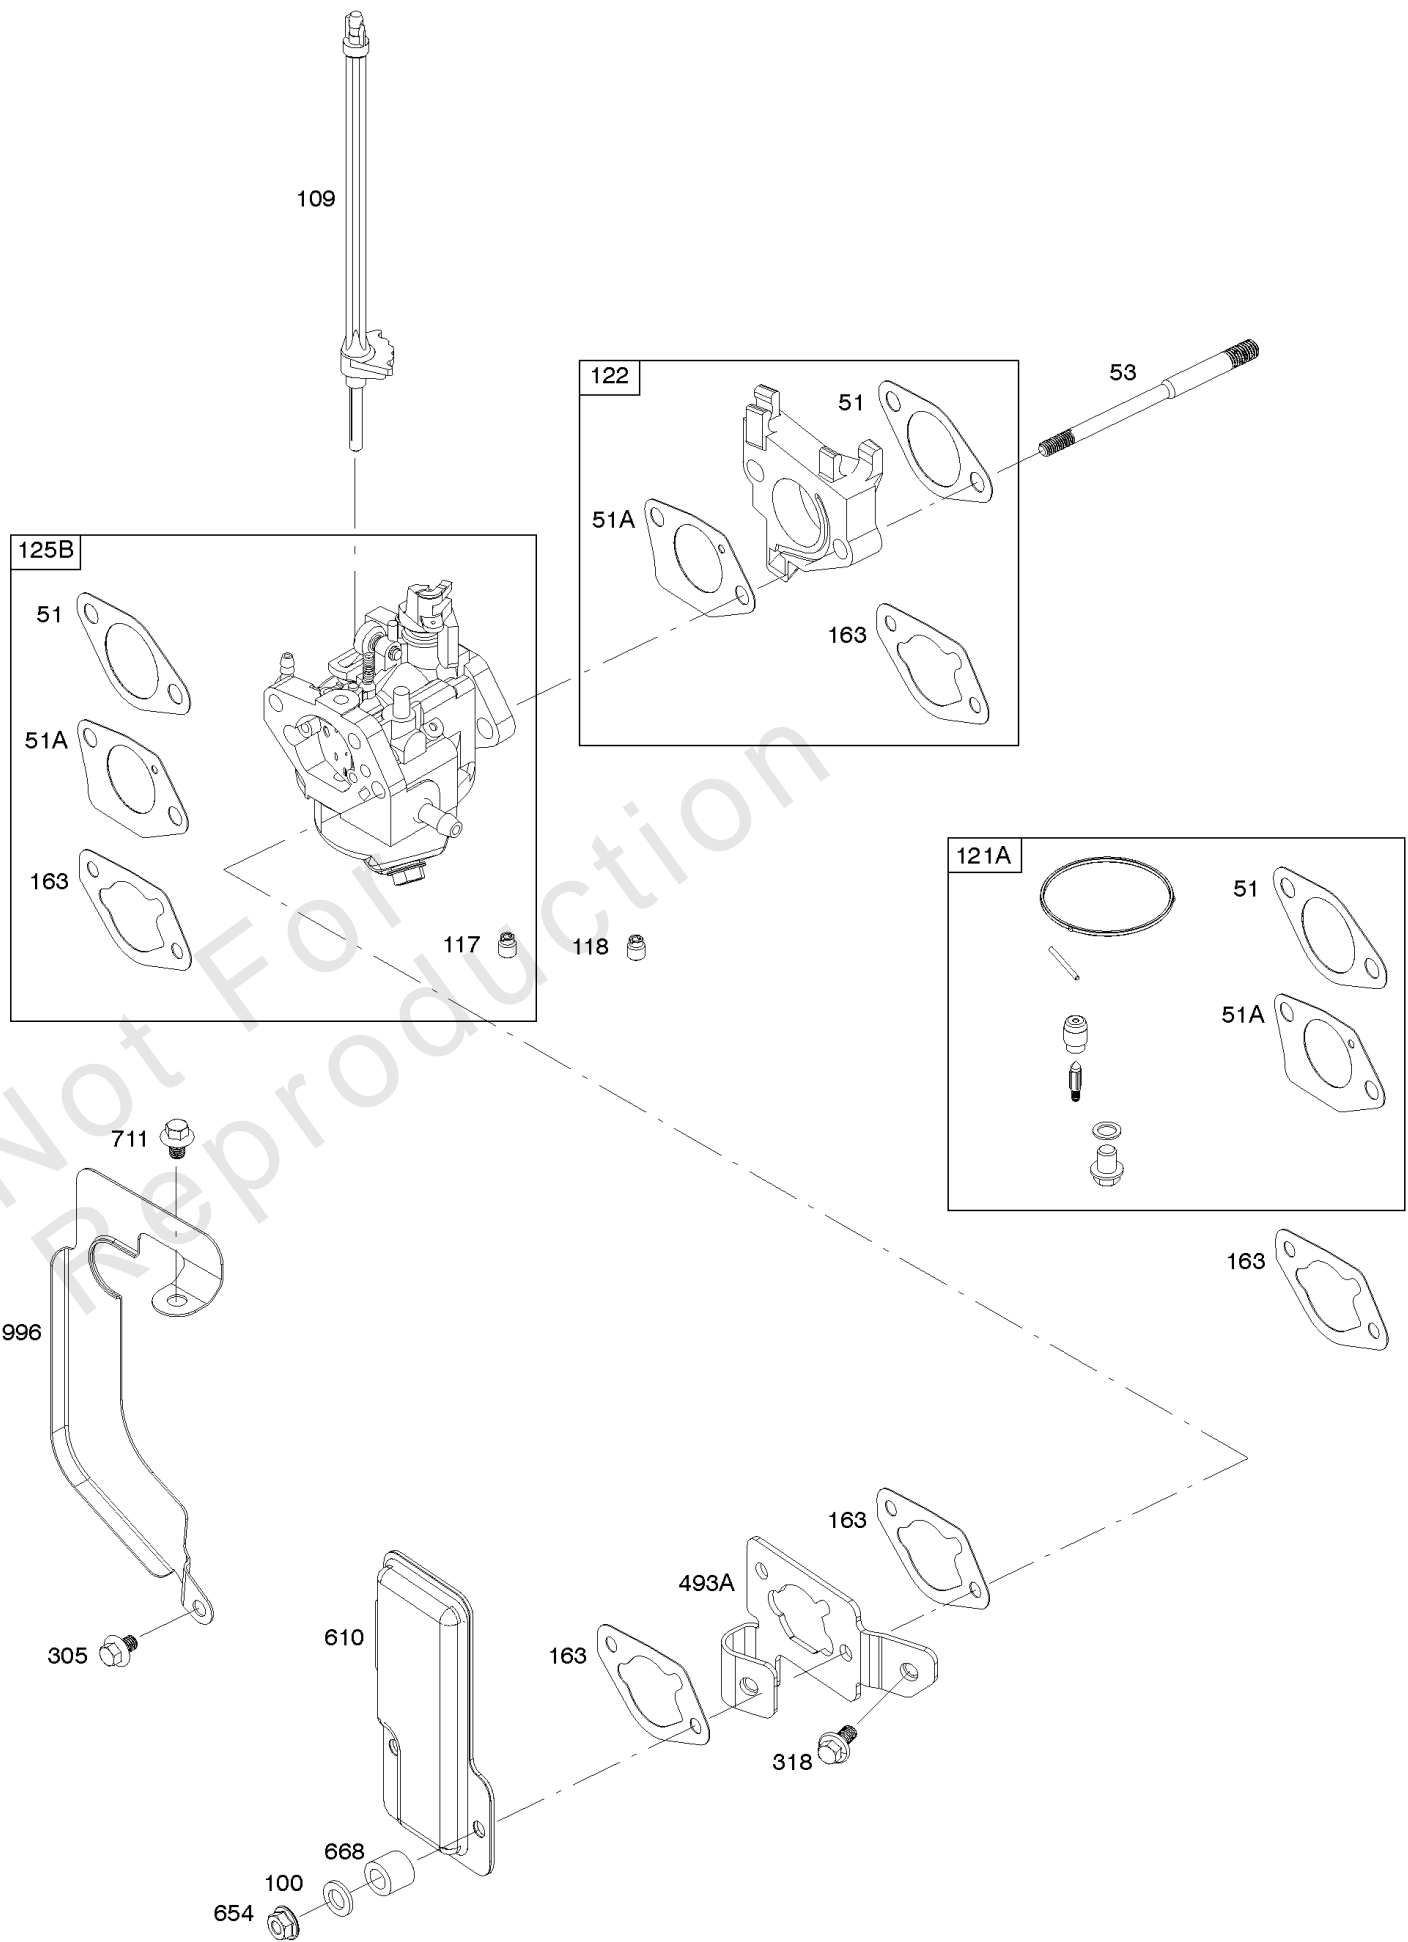

Carburetor

REF NO	PART NO	QTY	DESCRIPTION
51	797845		GASKET, Intake
51A	797755		GASKET, Intake
53	591841		STUD -(Carburetor)
100	591000		WASHER -(Carburetor)
109	799803		SHAFT, Choke
117	591553		JET, Main -(Standard)
118	591554		JET, Main -(High Altitude)
121A	590453		KIT, Carburetor Overhaul
122	799961		SPACER, Carburetor
125B	799802		CARBURETOR
163	797756		GASKET, Air Cleaner
305	798618		SCREW -(Blower Housing)
318	799814		SCREW -(Mounting Bracket)
493A	799806		BRACKET, Mounting
610	799805		ARRESTOR, Intake
654	690939		NUT -(Carburetor)
668	591840		SPACER
711	798618		SCREW -(Carburetor Shield)
996	591844		SHIELD, Carburetor