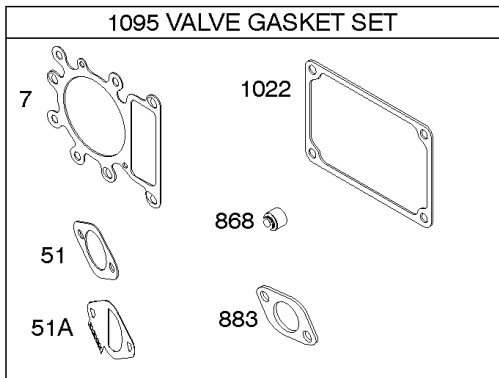

Cylinder Head, Gasket Set - Engine, Gasket Set - Valve, Intake Manifold, Valves

REF NO	PART NO	QTY	DESCRIPTION
3	391086S		SEAL, Oil -(Magneto Side)
5	796183		HEAD, Cylinder
7	273280S		GASKET, Cylinder Head
12	697110		GASKET, Crankcase -(.015" Thick)(Standard)
13	690360		SCREW -(Cylinder Head)
20	795387		SEAL, Oil -(PTO Side)
33	792868		VALVE, Exhaust -(Chrome)
34	791935		VALVE, Intake
35	691279		SPRING, Valve -(Intake)
36	691279		SPRING, Valve -(Exhaust)
42	499586		KEEPER, Valve
45	690564		TAPPET, Valve
50	592845		MANIFOLD, Intake
51	692137		GASKET, Intake
51A	796081		GASKET, Intake
53	591260		STUD -(Carburetor)
54	691148		SCREW -(Intake Manifold)
186	794873		CONNECTOR, Hose -(TEMP/MAP Sensor) (Intake Manifold)
192	691986		ADJUSTER, Rocker Arm
238	691843		CAP, Valve
337	792015		PLUG, Spark -(Resistor EMS)
337	491055S		PLUG, Spark -(Resistor)
337	691043		PLUG, Spark -(EMS)
358	796181		GASKET SET, Engine
383	19576S		WRENCH, Spark Plug
415	794903		PLUG -(TEMP/MAP Sensor) (Intake Manifold)
524	691032		SEAL, O-Ring
617	692138		SEAL, O-Ring -(Intake Manifold) (TEMP/MAP Sensor) (Intake Manifold)
635	691909		BOOT, Spark Plug
654	690958		NUT -(Carburetor)
691	692407		SEAL, Governor Shaft
830	691095		STUD, Rocker Arm
842	691031		SEAL, O-Ring -(Dipstick Tube)
850	100106		SEALANT, Liquid -(Rocker Cover Gasket and Breather Gasket)
868	690968		SEAL, Valve
883	692236		GASKET, Exhaust
914	691108		SCREW -(Rocker Cover)
1022	272475S		GASKET, Rocker Cover