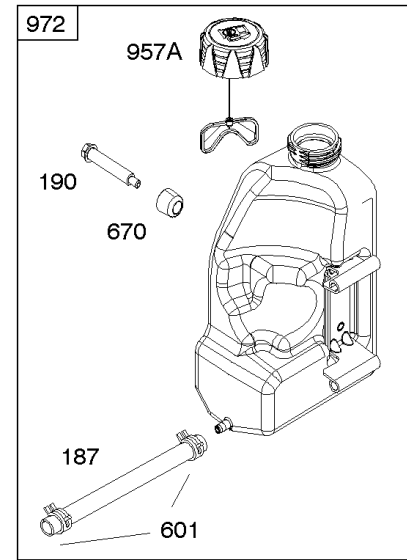

Air Cleaner, Blower Housing, Exhaust System, Fuel Supply

REF NO	PART NO	QTY	DESCRIPTION
864	796002		ADAPTER, Muffler -(2 1/4" Long)
883	692236		GASKET, Exhaust
957	795027		CAP, Fuel Tank -(Standard)
957A	799719		CAP, Fuel Tank -(Carbon In Cap)
958	698183		VALVE, Fuel Shut Off
964	799159		CAP, Connector -(EVAP)
968B	591646		COVER, Air Cleaner -(Black-Compatible With Canister Style Filter)
972	799111		TANK, Fuel -(Fluorinated)
994	794945		ARRESTOR, Spark
1040A	697381		PLATE, Trim
1139	796449		WASHER -(Fuel Pump Bracket)
1266	691917		SEAL, O-Ring -(Intake Elbow)

Not For Reproduction