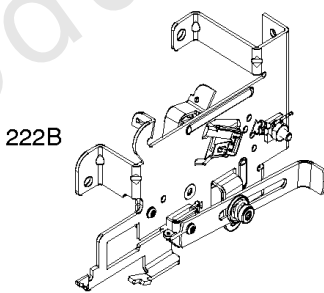

## Alternator, Controls, Governor Spring, Ignition

REF NO	PART NO	QTY	DESCRIPTION
188	691693		SCREW -(Control Bracket)
202	691841		LINK, Mechanical Governor
203	691381		CRANK, Bell
209	792602		SPRING, Governor -(Red)
216	691840		LINK, Choke
216A	691281		LINK, Choke
222	694042		BRACKET, Control
227	691374		LEVER, Governor Control
232	691842		SPRING, Governor Link
265	691024		CLAMP, Casing
267	794904		SCREW -(Casing Clamp) (#10-32x.62)
267	699891		SCREW -(Casing Clamp) (#8-32x.50)
268	691025		CASING, Control Wire -(Cut To Required Length)
269	691026		WIRE, Control -(Cut To Required Length)
270	691027		NUT -(Control Wire Casing)
271	691028		LEVER, Control
333A	594626		ARMATURE, Magneto -Used After Code Date 16080800 -Used Before Code Date 16100100
333B	595304		ARMATURE, Magneto -(EMC Compliant) -Used After Code Date 16093000
334	691061		SCREW -(Magneto Armature)
356	398808		WIRE, Stop -(Cut To Required Length)
356A	697397		WIRE, Stop
356B	697089		WIRE, Stop
359	691077		WASHER -(Ground Terminal)
373	845823		NUT -(Ground Terminal)
404	691691		WASHER -(Governor Crank)
474C	592829		ALTERNATOR -(Tri Circuit)
501	794360		REGULATOR
505	691251		NUT -(Governor Control Lever)
507	691972		INSULATOR
520	691084		TERMINAL, Ground
521	690581		SHIELD, Cable
526	697088		SCREW -(Regulator)
526B	697348		SCREW -(Regulator)
559A	693675		SCREW -(Remote Choke Stop) (Length .419 Inches)
562	691119		BOLT -(Governor Control Lever)
578	692306		WIRE ASSEMBLY