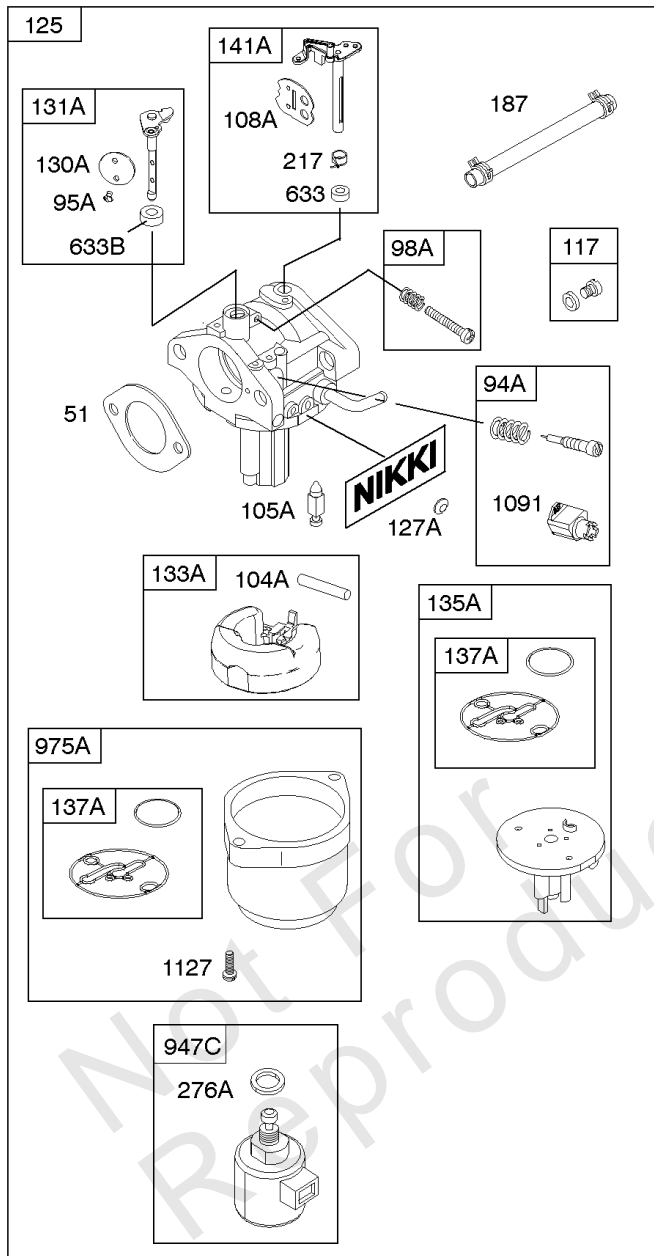

Carburetor - Nikki

REF NO	PART NO	QTY	DESCRIPTION
51	692137		GASKET, Intake
51A	796081		GASKET, Intake
94A	793610		KIT, Idle Mixture -(Nikki)
95A	690718		SCREW -(Throttle Valve) (Nikki)
98A	695408		KIT, Idle Speed -(Nikki)
104A	694918		PIN, Float Hinge -(Nikki)
105A	696136		VALVE, Float Needle -(Nikki)
108A	698773		VALVE, Choke -(Nikki)
112	593040		SCREW -(Choke Lever) (Ready Start System)
117	791405		JET, Main -(Standard) (Standard)
118	698788		JET, Main -(High Altitude) (5000 Feet)
121A	796184		KIT, Carburetor Overhaul -(Nikki)
125A	590399		CARBURETOR -(Nikki Without Solenoid)
127A	690727		PLUG, Welch -(Nikki)
130A	698774		VALVE, Throttle -(Nikki)
131A	698776		KIT, Throttle Shaft -(Nikki)
133A	694914		FLOAT, Carburetor -(Nikki)
135A	698780		TUBE, Fuel Transfer -(Nikki)(Gravity Feed)(Does Not Include Jet)
137A	698781		GASKET, Float Bowl -(Nikki)
141A	698778		KIT, Choke Shaft -(Nikki)
187	791766		LINE, Fuel -(15" Long)(Cut to Required Length)
216B	593043		LINK, Choke -(Ready Start System)
217	695409		SPRING, Choke Return
226	793386		KIT, Choke Shaft -(Manual Choke)
276A	695410		WASHER, Sealing
318	594384		SCREW -(Mounting Bracket)
422A	593056		SWITCH, Snap -(Ready Start System)
617	692138		SEAL, O-Ring -(Intake Manifold) (TEMP/MAP Sensor) (Intake Manifold)
633	699813		SEAL, Choke/Throttle Shaft -(Nikki)
633B	690998		SEAL, Choke/Throttle Shaft -(Nikki)
634A	698779		SPRING/SEAL ASSEMBLY -(Nikki)
947C	596038		SOLENOID, Fuel