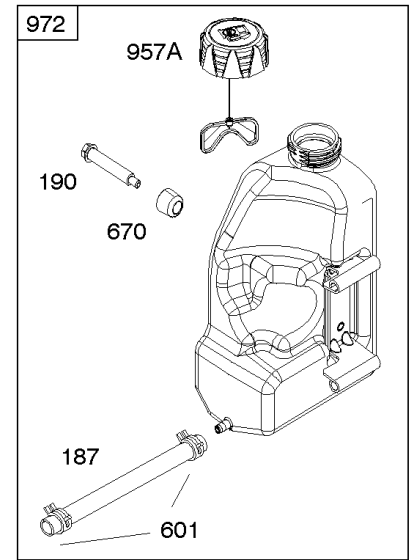

Air Cleaner, Blower Housing, Exhaust System, Fuel Supply

REF NO	PART NO	QTY	DESCRIPTION
14	790560		STUD -(Cylinder Head)
81	691178		LOCK, Muffler Screw
187	791766		LINE, Fuel -(15" Long)(Cut to Required Length)
187A	796491		LINE, Fuel -(Formed)(Cut To Required Length)
187D	791744		LINE, Fuel -(Formed)(Cut To Required Length)
187B	791805		LINE, Fuel -(Formed)(Cut To Required Length)
190	796174		SCREW -(Fuel Tank)
240	394358S		FILTER, Fuel -(White, 75 Microns)
240A	84001895		FILTER, Fuel
300A	796000		MUFFLER
300B	795997		MUFFLER
304G	591641		HOUSING, Blower -(Black-Compatible With Canister Style Filter)
305	697102		SCREW -(Blower Housing)
305B	795891		SCREW -(Blower Housing) (Blower Housing To Intake Elbow)
305C	799370		SCREW -(Blower Housing) (Used On Grommet Style Blower Housings)
346	794845		SCREW -(Spark Arrestor)
387	808656		PUMP, Fuel
431B	797901		ELBOW, Intake -(EVAP)
445B	591583		FILTER, A/C Cartridge -(Canister)
601	791850		CLAMP, Hose -(Green)
613	691416		SCREW -(Muffler)
613A	691678		SCREW -(Muffler)
613B	690297		SCREW -(Muffler)
670	796175		SPACER, Fuel Tank
676	795036		DEFLECTOR, Muffler
676A	396903		DEFLECTOR, Muffler
676B	795038		DEFLECTOR, Muffler
677	690367		SCREW -(Muffler Deflector) (#8-18 x 0.563 lg)
677	690661		SCREW -(Muffler Deflector) (#8-18 x 0.375 lg)
705	790561		NUT -(Fuel Tank)
773	796448		RETAINER
823	698941		SCREW -(Muffler Adapter)
832	790244		GUARD, Muffler
832A	595029		GUARD, Muffler
832B	706336		GUARD, Muffler
836	690367		SCREW -(Muffler Guard)