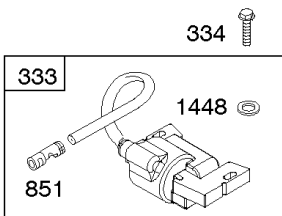

## Alternator, Controls, Governor Spring, Ignition

REF NO	PART NO	QTY	DESCRIPTION
188	691693		SCREW -(Control Bracket)
202	691841		LINK, Mechanical Governor
203	691381		CRANK, Bell
209	792602		SPRING, Governor -(Red)
216	691840		LINK, Choke
216A	691281		LINK, Choke
222	694042		BRACKET, Control
227	691374		LEVER, Governor Control
232	691842		SPRING, Governor Link
265	691024		CLAMP, Casing
267	794904		SCREW -(Casing Clamp) (#10-32x.62)
267	699891		SCREW -(Casing Clamp) (#8-32x.50)
268	691025		CASING, Control Wire -(Cut To Required Length)
269	691026		WIRE, Control -(Cut To Required Length)
270	691027		NUT -(Control Wire Casing)
271	691028		LEVER, Control
333A	594626		ARMATURE, Magneto -Used After Code Date 16080800 -Used Before Code Date 16100100
333B	595304		ARMATURE, Magneto -(EMC Compliant) -Used After Code Date 16093000
334	691061		SCREW -(Magneto Armature)
356	398808		WIRE, Stop -(Cut To Required Length)
356A	697397		WIRE, Stop
356B	697089		WIRE, Stop
359	691077		WASHER -(Ground Terminal)
373	845823		NUT -(Ground Terminal)
404	691691		WASHER -(Governor Crank)
474C	592829		ALTERNATOR -(Tri Circuit)
501	794360		REGULATOR
505	691251		NUT -(Governor Control Lever)
507	691972		INSULATOR
520	691084		TERMINAL, Ground
521	690581		SHIELD, Cable
526	697088		SCREW -(Regulator)
526B	697348		SCREW -(Regulator)
559A	693675		SCREW -(Remote Choke Stop) (Length .419 Inches)
562	691119		BOLT -(Governor Control Lever)
578	692306		WIRE ASSEMBLY