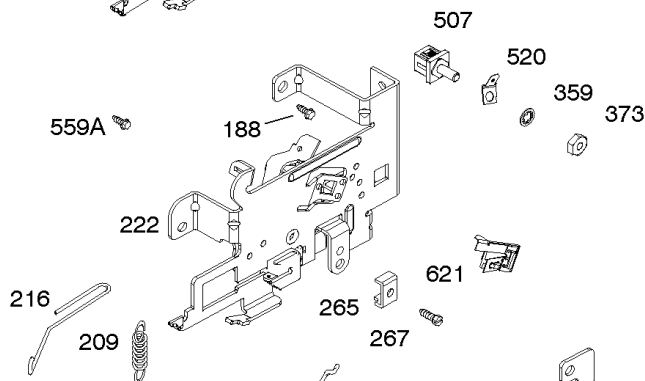

## Alternator, Controls, Governor Spring, Ignition

REF NO	PART NO	QTY	DESCRIPTION
188	691693		SCREW -(Control Bracket)
202	691841		LINK, Mechanical Governor
203	691381		CRANK, Bell
209	792602		SPRING, Governor -(Red)
216	691840		LINK, Choke
216A	691281		LINK, Choke
222	694042		BRACKET, Control
227	691374		LEVER, Governor Control
232	691842		SPRING, Governor Link
265	691024		CLAMP, Casing
267	794904		SCREW -(Casing Clamp) (#10-32x.62)
267	699891		SCREW -(Casing Clamp) (#8-32x.50)
268	691025		CASING, Control Wire -(Cut To Required Length)
269	691026		WIRE, Control -(Cut To Required Length)
270	691027		NUT -(Control Wire Casing)
271	691028		LEVER, Control
333A	594626		ARMATURE, Magneto -Used After Code Date 16080800 -Used Before Code Date 16100100
333B	595304		ARMATURE, Magneto -(EMC Compliant) -Used After Code Date 16093000
334	691061		SCREW -(Magneto Armature)
356	398808		WIRE, Stop -(Cut To Required Length)
356A	697397		WIRE, Stop
356B	697089		WIRE, Stop
359	691077		WASHER -(Ground Terminal)
373	845823		NUT -(Ground Terminal)
404	691691		WASHER -(Governor Crank)
474C	592829		ALTERNATOR -(Tri Circuit)
501	794360		REGULATOR
505	691251		NUT -(Governor Control Lever)
507	691972		INSULATOR
520	691084		TERMINAL, Ground
521	690581		SHIELD, Cable
526	697088		SCREW -(Regulator)
526B	697348		SCREW -(Regulator)
559A	693675		SCREW -(Remote Choke Stop) (Length .419 Inches)
562	691119		BOLT -(Governor Control Lever)
578	692306		WIRE ASSEMBLY