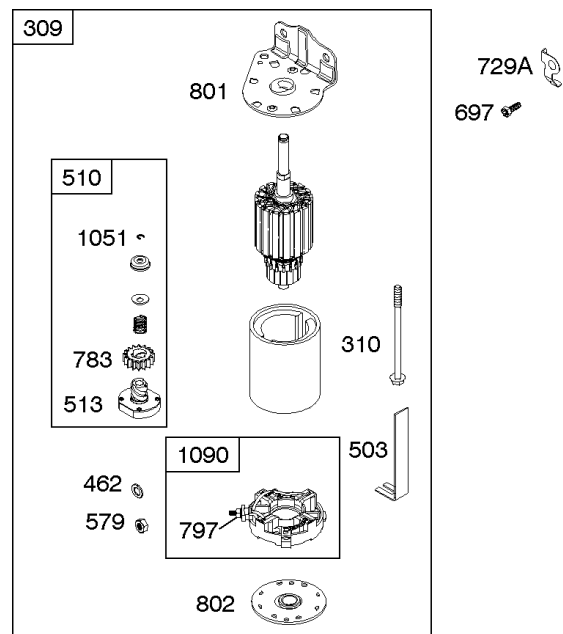

Electric & Rewind Starter, Flywheel

REF NO	PART NO	QTY	DESCRIPTION
23	591759		FLYWHEEL
24	591757		KEY, Flywheel
37	697352		GUARD, Flywheel
37A	697626		GUARD, Flywheel
56	695129		PULLEY, Starter
57	695131		SPRING, Rewind Starter
58	695132		ROPE, Starter
60	490652		HANDLE, Starter Rope
65	690940		SCREW -(Rewind Starter)
78	691693		SCREW -(Flywheel Guard)
78A	690364		SCREW -(Flywheel Guard)
309	593934		MOTOR, Starter
310	690323		BOLT -(Starter Motor)
324	593933		SCREEN/CUP ASSEMBLY
363	19203		PULLER, Flywheel
415A	794129		PLUG -(Cover/Retainer)
455A	796615		CUP, Flywheel -(Non Washable)
456	695128		PLATE, Pawl Friction
459	281505S		PAWL, Ratchet
462	691261		WASHER -(Starter Cable)
503	691532		STRAP, Starter
510	693699		DRIVE, Starter
513	692024		CLUTCH, Drive
563A	799359		SCREW -(Debris Screen Guard)
579	691029		NUT -(Starter Cable)
597	691696		SCREW -(Pawl Friction Plate)
608A	591606		STARTER, Rewind
689	691855		SPRING, Friction
697	791680		SCREW -(Starter Motor) (Drive Cap)
729A	691224		CLIP, Wire -(Starter Motor)
783	593935		GEAR, Pinion
797	693167		NUT -(Brush Retainer)
801	691283		CAP, Drive
802	691286		CAP, End
949A	799358		GUARD, Debris Screen
1005	796082		FAN, Flywheel
1044	698139		SCREW -(Flywheel)
1051	691265		RING, Retaining
1090	691293		RETAINER, Brush