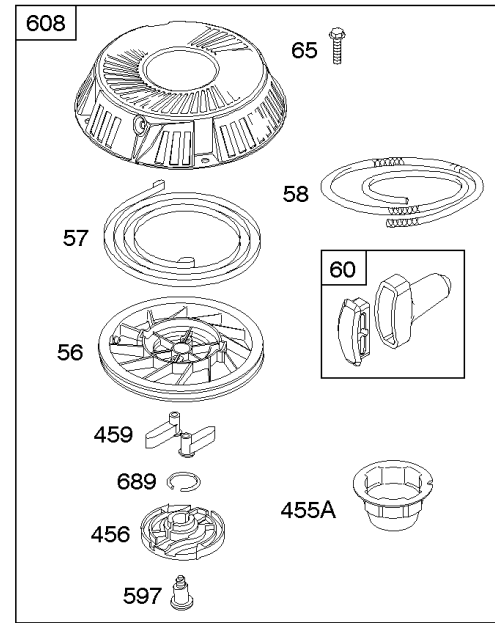

Electric & Rewind Starter, Flywheel

REF NO	PART NO	QTY	DESCRIPTION
23	591759		FLYWHEEL
24	591757		KEY, Flywheel
37	697352		GUARD, Flywheel
37A	697626		GUARD, Flywheel
56	695129		PULLEY, Starter
57	695131		SPRING, Rewind Starter
58	695132		ROPE, Starter
60	490652		HANDLE, Starter Rope
65	690940		SCREW -(Rewind Starter)
78	691693		SCREW -(Flywheel Guard)
78A	690364		SCREW -(Flywheel Guard)
309	593934		MOTOR, Starter
310	690323		BOLT -(Starter Motor)
324	593933		SCREEN/CUP ASSEMBLY
363	19203		PULLER, Flywheel
415A	794129		PLUG -(Cover/Retainer)
455A	796615		CUP, Flywheel -(Non Washable)
456	695128		PLATE, Pawl Friction
459	281505S		PAWL, Ratchet
462	691261		WASHER -(Starter Cable)
503	691532		STRAP, Starter
510	693699		DRIVE, Starter
513	692024		CLUTCH, Drive
563A	799359		SCREW -(Debris Screen Guard)
579	691029		NUT -(Starter Cable)
597	691696		SCREW -(Pawl Friction Plate)
608A	591606		STARTER, Rewind
689	691855		SPRING, Friction
697	791680		SCREW -(Starter Motor) (Drive Cap)
729A	691224		CLIP, Wire -(Starter Motor)
783	593935		GEAR, Pinion
797	693167		NUT -(Brush Retainer)
801	691283		CAP, Drive
802	691286		CAP, End
949A	799358		GUARD, Debris Screen
1005	796082		FAN, Flywheel
1044	698139		SCREW -(Flywheel)
1051	691265		RING, Retaining
1090	691293		RETAINER, Brush