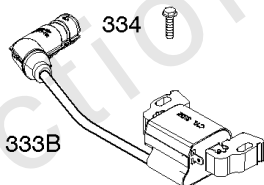

## Alternator, Controls, Governor Spring, Ignition

REF NO	PART NO	QTY	DESCRIPTION
188	691693		SCREW -(Control Bracket)
202	691841		LINK, Mechanical Governor
203	691381		CRANK, Bell
209	792602		SPRING, Governor -(Red)
216	691840		LINK, Choke
216A	691281		LINK, Choke
222	694042		BRACKET, Control
227	691374		LEVER, Governor Control
232	691842		SPRING, Governor Link
265	691024		CLAMP, Casing
267	794904		SCREW -(Casing Clamp) (#10-32x.62)
267	699891		SCREW -(Casing Clamp) (#8-32x.50)
268	691025		CASING, Control Wire -(Cut To Required Length)
269	691026		WIRE, Control -(Cut To Required Length)
270	691027		NUT -(Control Wire Casing)
271	691028		LEVER, Control
333A	594626		ARMATURE, Magneto -Used After Code Date 16080800 -Used Before Code Date 16100100
333B	595304		ARMATURE, Magneto -(EMC Compliant) -Used After Code Date 16093000
334	691061		SCREW -(Magneto Armature)
356	398808		WIRE, Stop -(Cut To Required Length)
356A	697397		WIRE, Stop
356B	697089		WIRE, Stop
359	691077		WASHER -(Ground Terminal)
373	845823		NUT -(Ground Terminal)
404	691691		WASHER -(Governor Crank)
474C	592829		ALTERNATOR -(Tri Circuit)
501	794360		REGULATOR
505	691251		NUT -(Governor Control Lever)
507	691972		INSULATOR
520	691084		TERMINAL, Ground
521	690581		SHIELD, Cable
526	697088		SCREW -(Regulator)
526B	697348		SCREW -(Regulator)
559A	693675		SCREW -(Remote Choke Stop) (Length .419 Inches)
562	691119		BOLT -(Governor Control Lever)
578	692306		WIRE ASSEMBLY