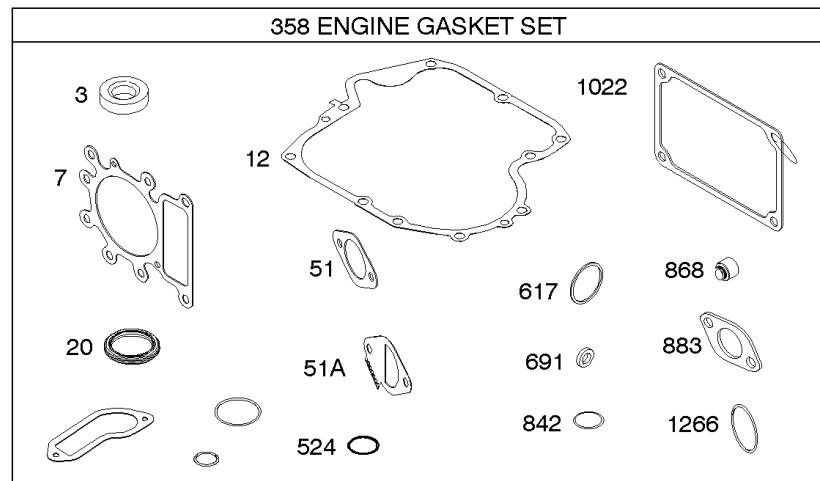

Cylinder Head, Gasket Set - Engine, Gasket Set - Valve, Intake Manifold, Valves

Mfg. No: 21R707-0098-G1

Cylinder Head, Gasket Set - Engine, Gasket Set - Valve, Intake Manifold, Valves

REF NO	PART NO	QTY	DESCRIPTION
3	391086S		SEAL, Oil -(Magneto Side)
5	796183		HEAD, Cylinder
7	273280S		GASKET, Cylinder Head
12	697110		GASKET, Crankcase -(.015" Thick)(Standard)
13	690360		SCREW -(Cylinder Head)
20	795387		SEAL, Oil -(PTO Side)
33	792868		VALVE, Exhaust -(Chrome)
34	791935		VALVE, Intake
35	691279		SPRING, Valve -(Intake)
36	691279		SPRING, Valve -(Exhaust)
42	499586		KEEPER, Valve
45	690564		TAPPET, Valve
50	592845		MANIFOLD, Intake
51	692137		GASKET, Intake
51A	796081		GASKET, Intake
53	591260		STUD -(Carburetor)
54	691148		SCREW -(Intake Manifold)
186	794873		CONNECTOR, Hose -(TEMP/MAP Sensor) (Intake Manifold)
192	691986		ADJUSTER, Rocker Arm
238	691843		CAP, Valve
337	792015		PLUG, Spark -(Resistor EMS)
337	491055S		PLUG, Spark -(Resistor)
337	691043		PLUG, Spark -(EMS)
358	796181		GASKET SET, Engine
383	19576S		WRENCH, Spark Plug
415	794903		PLUG -(TEMP/MAP Sensor) (Intake Manifold)
524	691032		SEAL, O-Ring
617	692138		SEAL, O-Ring -(Intake Manifold) (TEMP/MAP Sensor) (Intake Manifold)
635	691909		BOOT, Spark Plug
654	690958		NUT -(Carburetor)
691	692407		SEAL, Governor Shaft
830	691095		STUD, Rocker Arm
842	691031		SEAL, O-Ring -(Dipstick Tube)
850	100106		SEALANT, Liquid -(Rocker Cover Gasket and Breather Gasket)
868	690968		SEAL, Valve
883	692236		GASKET, Exhaust
914	691108		SCREW -(Rocker Cover)
1022	272475S		GASKET, Rocker Cover