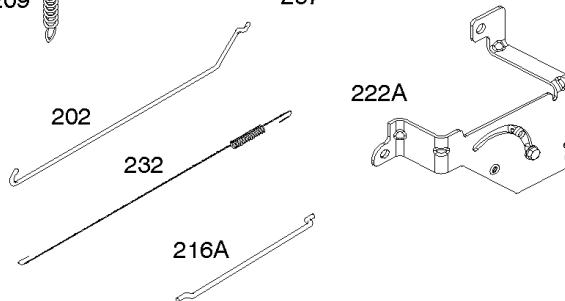

## Alternator, Controls, Governor Spring, Ignition

REF NO	PART NO	QTY	DESCRIPTION
188	691693		SCREW -(Control Bracket)
202	691841		LINK, Mechanical Governor
203	691381		CRANK, Bell
209	792602		SPRING, Governor -(Red)
216	691840		LINK, Choke
216A	691281		LINK, Choke
222	694042		BRACKET, Control
227	691374		LEVER, Governor Control
232	691842		SPRING, Governor Link
265	691024		CLAMP, Casing
267	794904		SCREW -(Casing Clamp) (#10-32x.62)
267	699891		SCREW -(Casing Clamp) (#8-32x.50)
268	691025		CASING, Control Wire -(Cut To Required Length)
269	691026		WIRE, Control -(Cut To Required Length)
270	691027		NUT -(Control Wire Casing)
271	691028		LEVER, Control
333A	594626		ARMATURE, Magneto -Used After Code Date 16080800 -Used Before Code Date 16100100
333B	595304		ARMATURE, Magneto -(EMC Compliant) -Used After Code Date 16093000
334	691061		SCREW -(Magneto Armature)
356	398808		WIRE, Stop -(Cut To Required Length)
356A	697397		WIRE, Stop
356B	697089		WIRE, Stop
359	691077		WASHER -(Ground Terminal)
373	845823		NUT -(Ground Terminal)
404	691691		WASHER -(Governor Crank)
474C	592829		ALTERNATOR -(Tri Circuit)
501	794360		REGULATOR
505	691251		NUT -(Governor Control Lever)
507	691972		INSULATOR
520	691084		TERMINAL, Ground
521	690581		SHIELD, Cable
526	697088		SCREW -(Regulator)
526B	697348		SCREW -(Regulator)
559A	693675		SCREW -(Remote Choke Stop) (Length .419 Inches)
562	691119		BOLT -(Governor Control Lever)
578	692306		WIRE ASSEMBLY