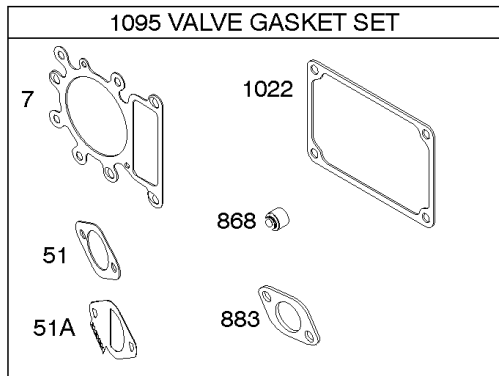

## ***Camshaft, Crankshaft, Counter Weight, Piston, Rings, Connecting Rod***

<b>REF NO</b>	<b>PART NO</b>	<b>QTY</b>	<b>DESCRIPTION</b>
16	593417		CRANKSHAFT
24	591757		KEY, Flywheel
25	595053		PISTON ASSEMBLY -(Standard)
25	595054		PISTON ASSEMBLY -(.020" Oversize)
26	792643		SET, Ring -(.020 Oversize)
26	797011		SET, Ring -(Standard)
27	698469		LOCK, Piston Pin
28	797013		PIN, Piston
29	791633		ROD, Connecting -(Standard)
32	791118		SCREW -(Connecting Rod)
43	691968		SLINGER, Governor/Oil
45	690564		TAPPET, Valve
46	793880		CAMSHAFT
357	691483		KEY, Drive Pulley
377	691639		KEY, Timing
741	697128		GEAR, Timing
757	793242		LINK, Counterweight
758	593418		COUNTERWEIGHT
759	697392		PIN, Counterweight
1270	793243		PLUG, AVS Counterweight

## Carburetor - Nikki

REF NO	PART NO	QTY	DESCRIPTION
951	593039		LEVER, Choke -(Ready Start System)
975	698783		BOWL, Float -(Nikki Without Solenoid)
975A	699502		BOWL, Float -(Nikki With Solenoid)
1091	691333		CAP, Limiter
1127	695407		SCREW -(Float Bowl) (Float Bowl to Carburetor Body)
1146	793380		SCREW -(Choke Shaft) (Manual Choke)
1266	691917		SEAL, O-Ring -(Intake Elbow)
1478	593037		SOLENOID, Choke -(Ready Start System)
1479	593041		SCREW -(Choke Solenoid) (Ready Start System)
1479A	593042		SCREW -(Choke Solenoid) (Ready Start System)

# Cylinder Head, Gasket Set - Engine, Gasket Set - Valve, Intake Manifold, Valves

Mfg. No: 21R707-0098-G1