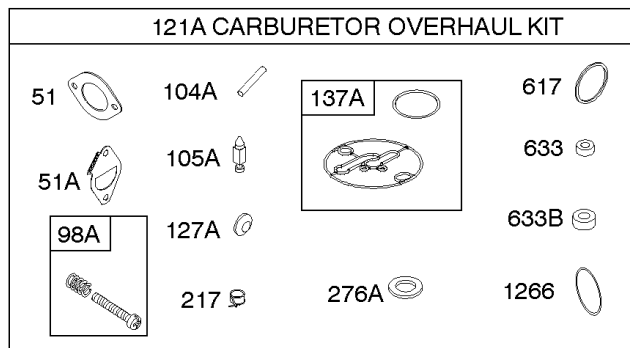

Carburetor - Nikki

REF NO	PART NO	QTY	DESCRIPTION
51	692137		GASKET, Intake
51A	796081		GASKET, Intake
94A	793610		KIT, Idle Mixture -(Nikki)
95A	690718		SCREW -(Throttle Valve) (Nikki)
98A	695408		KIT, Idle Speed -(Nikki)
104A	694918		PIN, Float Hinge -(Nikki)
105A	696136		VALVE, Float Needle -(Nikki)
108A	698773		VALVE, Choke -(Nikki)
112	593040		SCREW -(Choke Lever) (Ready Start System)
117	791405		JET, Main -(Standard) (Standard)
118	698788		JET, Main -(High Altitude) (5000 Feet)
121A	796184		KIT, Carburetor Overhaul -(Nikki)
125A	590399		CARBURETOR -(Nikki Without Solenoid)
127A	690727		PLUG, Welch -(Nikki)
130A	698774		VALVE, Throttle -(Nikki)
131A	698776		KIT, Throttle Shaft -(Nikki)
133A	694914		FLOAT, Carburetor -(Nikki)
135A	698780		TUBE, Fuel Transfer -(Nikki)(Gravity Feed)(Does Not Include Jet)
137A	698781		GASKET, Float Bowl -(Nikki)
141A	698778		KIT, Choke Shaft -(Nikki)
187	791766		LINE, Fuel -(15" Long)(Cut to Required Length)
216B	593043		LINK, Choke -(Ready Start System)
217	695409		SPRING, Choke Return
226	793386		KIT, Choke Shaft -(Manual Choke)
276A	695410		WASHER, Sealing
318	594384		SCREW -(Mounting Bracket)
422A	593056		SWITCH, Snap -(Ready Start System)
617	692138		SEAL, O-Ring -(Intake Manifold) (TEMP/MAP Sensor) (Intake Manifold)
633	699813		SEAL, Choke/Throttle Shaft -(Nikki)
633B	690998		SEAL, Choke/Throttle Shaft -(Nikki)
634A	698779		SPRING/SEAL ASSEMBLY -(Nikki)
947C	596038		SOLENOID, Fuel