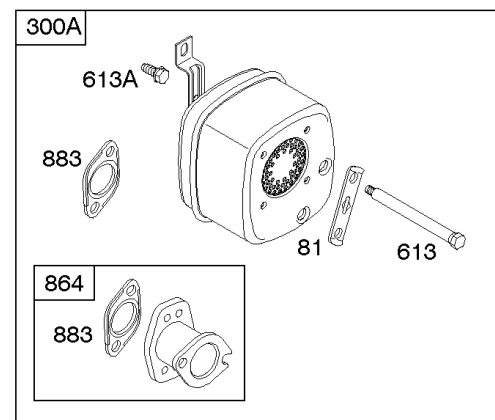

Air Cleaner, Blower Housing, Exhaust System, Fuel Supply

REF NO	PART NO	QTY	DESCRIPTION
864	796002		ADAPTER, Muffler -(2 1/4" Long)
883	692236		GASKET, Exhaust
957	795027		CAP, Fuel Tank -(Standard)
957A	799719		CAP, Fuel Tank -(Carbon In Cap)
958	698183		VALVE, Fuel Shut Off
964	799159		CAP, Connector -(EVAP)
968B	591646		COVER, Air Cleaner -(Black-Compatible With Canister Style Filter)
972	799111		TANK, Fuel -(Fluorinated)
994	794945		ARRESTOR, Spark
1040A	697381		PLATE, Trim
1139	796449		WASHER -(Fuel Pump Bracket)
1266	691917		SEAL, O-Ring -(Intake Elbow)

Not For Reproduction