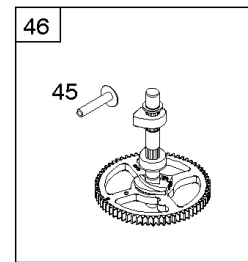

Camshaft, Crankshaft, Counter Weight, Piston, Rings, Connecting Rod

REF NO	PART NO	QTY	DESCRIPTION
16	593417		CRANKSHAFT
24	591757		KEY, Flywheel
25	595053		PISTON ASSEMBLY -(Standard)
25	595054		PISTON ASSEMBLY -(.020" Oversize)
26	792643		SET, Ring -(.020 Oversize)
26	797011		SET, Ring -(Standard)
27	698469		LOCK, Piston Pin
28	797013		PIN, Piston
29	791633		ROD, Connecting -(Standard)
32	791118		SCREW -(Connecting Rod)
43	691968		SLINGER, Governor/Oil
45	690564		TAPPET, Valve
46	793880		CAMSHAFT
357	691483		KEY, Drive Pulley
377	691639		KEY, Timing
741	697128		GEAR, Timing
757	793242		LINK, Counterweight
758	593418		COUNTERWEIGHT
759	697392		PIN, Counterweight
1270	793243		PLUG, AVS Counterweight