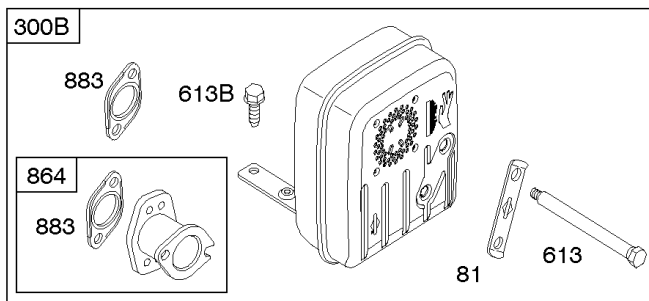

Air Cleaner, Blower Housing, Exhaust System, Fuel Supply

REF NO	PART NO	QTY	DESCRIPTION
864	796002		ADAPTER, Muffler -(2 1/4" Long)
883	692236		GASKET, Exhaust
957	795027		CAP, Fuel Tank -(Standard)
957A	799719		CAP, Fuel Tank -(Carbon In Cap)
958	698183		VALVE, Fuel Shut Off
964	799159		CAP, Connector -(EVAP)
968B	591646		COVER, Air Cleaner -(Black-Compatible With Canister Style Filter)
972	799111		TANK, Fuel -(Fluorinated)
994	794945		ARRESTOR, Spark
1040A	697381		PLATE, Trim
1139	796449		WASHER -(Fuel Pump Bracket)
1266	691917		SEAL, O-Ring -(Intake Elbow)

Not For Reproduction