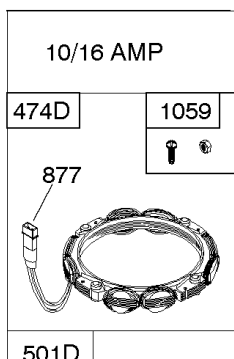

## Alternator, Controls, Governor Spring, Ignition

REF NO	PART NO	QTY	DESCRIPTION
188	691693		SCREW -(Control Bracket)
202	691841		LINK, Mechanical Governor
203	691381		CRANK, Bell
209	792602		SPRING, Governor -(Red)
216	691840		LINK, Choke
216A	691281		LINK, Choke
222	694042		BRACKET, Control
227	691374		LEVER, Governor Control
232	691842		SPRING, Governor Link
265	691024		CLAMP, Casing
267	794904		SCREW -(Casing Clamp) (#10-32x.62)
267	699891		SCREW -(Casing Clamp) (#8-32x.50)
268	691025		CASING, Control Wire -(Cut To Required Length)
269	691026		WIRE, Control -(Cut To Required Length)
270	691027		NUT -(Control Wire Casing)
271	691028		LEVER, Control
333A	594626		ARMATURE, Magneto -Used After Code Date 16080800 -Used Before Code Date 16100100
333B	595304		ARMATURE, Magneto -(EMC Compliant) -Used After Code Date 16093000
334	691061		SCREW -(Magneto Armature)
356	398808		WIRE, Stop -(Cut To Required Length)
356A	697397		WIRE, Stop
356B	697089		WIRE, Stop
359	691077		WASHER -(Ground Terminal)
373	845823		NUT -(Ground Terminal)
404	691691		WASHER -(Governor Crank)
474C	592829		ALTERNATOR -(Tri Circuit)
501	794360		REGULATOR
505	691251		NUT -(Governor Control Lever)
507	691972		INSULATOR
520	691084		TERMINAL, Ground
521	690581		SHIELD, Cable
526	697088		SCREW -(Regulator)
526B	697348		SCREW -(Regulator)
559A	693675		SCREW -(Remote Choke Stop) (Length .419 Inches)
562	691119		BOLT -(Governor Control Lever)
578	692306		WIRE ASSEMBLY