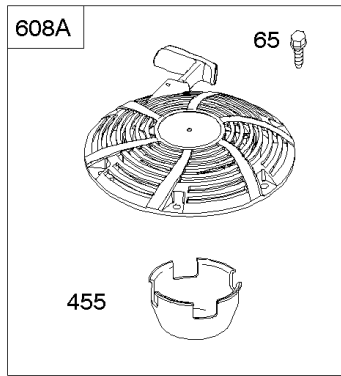

Electric & Rewind Starter, Flywheel

REF NO	PART NO	QTY	DESCRIPTION
23	591759		FLYWHEEL
24	591757		KEY, Flywheel
37	697352		GUARD, Flywheel
37A	697626		GUARD, Flywheel
56	695129		PULLEY, Starter
57	695131		SPRING, Rewind Starter
58	695132		ROPE, Starter
60	490652		HANDLE, Starter Rope
65	690940		SCREW -(Rewind Starter)
78	691693		SCREW -(Flywheel Guard)
78A	690364		SCREW -(Flywheel Guard)
309	593934		MOTOR, Starter
310	690323		BOLT -(Starter Motor)
324	593933		SCREEN/CUP ASSEMBLY
363	19203		PULLER, Flywheel
415A	794129		PLUG -(Cover/Retainer)
455A	796615		CUP, Flywheel -(Non Washable)
456	695128		PLATE, Pawl Friction
459	281505S		PAWL, Ratchet
462	691261		WASHER -(Starter Cable)
503	691532		STRAP, Starter
510	693699		DRIVE, Starter
513	692024		CLUTCH, Drive
563A	799359		SCREW -(Debris Screen Guard)
579	691029		NUT -(Starter Cable)
597	691696		SCREW -(Pawl Friction Plate)
608A	591606		STARTER, Rewind
689	691855		SPRING, Friction
697	791680		SCREW -(Starter Motor) (Drive Cap)
729A	691224		CLIP, Wire -(Starter Motor)
783	593935		GEAR, Pinion
797	693167		NUT -(Brush Retainer)
801	691283		CAP, Drive
802	691286		CAP, End
949A	799358		GUARD, Debris Screen
1005	796082		FAN, Flywheel
1044	698139		SCREW -(Flywheel)
1051	691265		RING, Retaining
1090	691293		RETAINER, Brush