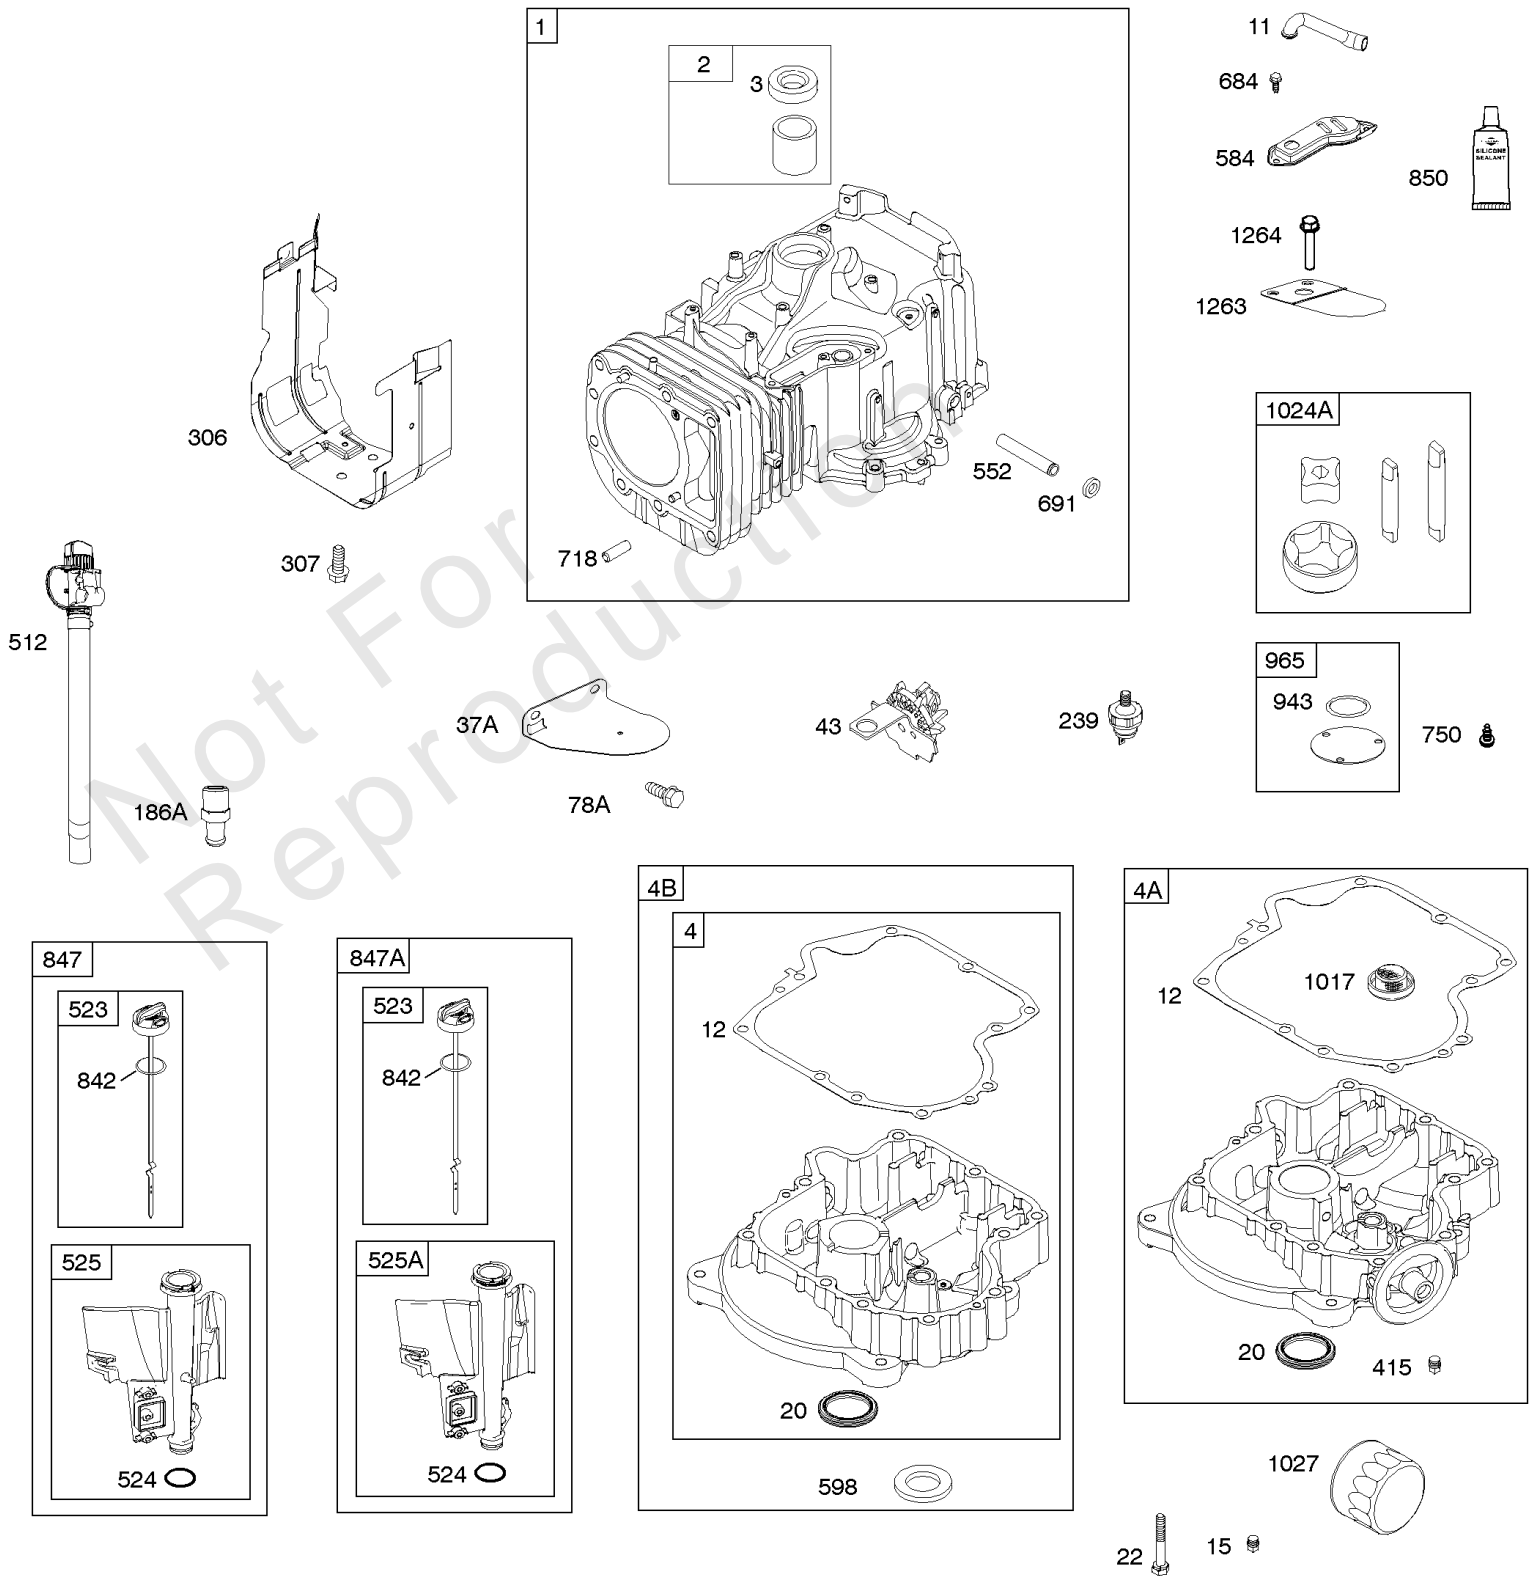

1319 WARNING LABEL

REQUIRED when replacing parts with warning labels affixed.

1319A WARNING LABEL

REQUIRED when replacing parts with warning labels affixed.

1036 EMISSIONS LABEL

Cylinder, Engine Sump, Lubrication, Oil Fill

REF NO	PART NO	QTY	DESCRIPTION
1	697377		CYLINDER ASSEMBLY
2	797673		KIT, Bushing/Seal -(Magneto Side)
3	391086S		SEAL, Oil -(Magneto Side)
4	697106		SUMP, Engine
11	794683		TUBE, Breather
12	697110		GASKET, Crankcase -(.015" Thick)(Standard)
15	690946		PLUG, Oil Drain -(3/8" Standard)
20	795387		SEAL, Oil -(PTO Side)
22	692125		SCREW -(Crankcase Cover/Sump)
37A	697626		GUARD, Flywheel
43	691968		SLINGER, Governor/Oil
78A	690364		SCREW -(Flywheel Guard)
186A	796532		CONNECTOR, Hose
239	694115		SWITCH, Oil Pressure
306	592778		SHIELD, Cylinder
307	691693		SCREW -(Cylinder Shield)
415	794903		PLUG -(TEMP/MAP Sensor) (Intake Manifold)
512	594200		HOSE, Oil Drain
523	699908		DIPSTICK
524	691032		SEAL, O-Ring
525	697085		TUBE, Dipstick -(With Side Tube Connector)
525A	697184		TUBE, Dipstick -(Standard Dipstick Tube)
552	697144		BUSHING, Governor Crank
584	794682		COVER, Breather Passage -(Use with Liquid Sealant Reference 850)
598	799739		SHIM, End Play -(Crankshaft or Camshaft Bearing)
684	697157		SCREW -(Breather Passage Cover)
691	692407		SEAL, Governor Shaft
718	690959		PIN, Locating
750	790832		SCREW -(Oil Pump Cover)
842	691031		SEAL, O-Ring -(Dipstick Tube)
847	790443		DIPSTICK/TUBE ASSEMBLY -(With Side Tube Connector)
847A	790442		DIPSTICK/TUBE ASSEMBLY -(Standard Dipstick Tube)
850	100106		SEALANT, Liquid -(Rocker Cover Gasket and Breather Gasket)
943	690589		SEAL, O-Ring -(Oil Pump Cover)
965	499613		COVER, Oil Pump
1017	796981		SCREEN, Oil Pump
1024A	794644		SHAFT, Pump