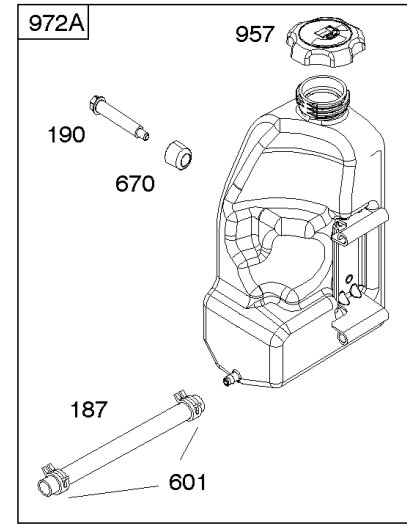

Air Cleaner, Blower Housing, Exhaust System, Fuel Supply

REF NO	PART NO	QTY	DESCRIPTION
864	796002		ADAPTER, Muffler -(2 1/4" Long)
883	692236		GASKET, Exhaust
957	795027		CAP, Fuel Tank -(Standard)
957A	799719		CAP, Fuel Tank -(Carbon In Cap)
958	698183		VALVE, Fuel Shut Off
964	799159		CAP, Connector -(EVAP)
968B	591646		COVER, Air Cleaner -(Black-Compatible With Canister Style Filter)
972	799111		TANK, Fuel -(Fluorinated)
994	794945		ARRESTOR, Spark
1040A	697381		PLATE, Trim
1139	796449		WASHER -(Fuel Pump Bracket)
1266	691917		SEAL, O-Ring -(Intake Elbow)

Not For Reproduction