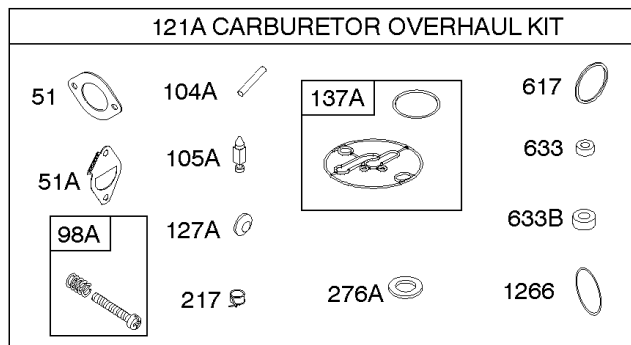

Carburetor - Nikki

REF NO	PART NO	QTY	DESCRIPTION
51	692137		GASKET, Intake
51A	796081		GASKET, Intake
94A	793610		KIT, Idle Mixture -(Nikki)
95A	690718		SCREW -(Throttle Valve) (Nikki)
98A	695408		KIT, Idle Speed -(Nikki)
104A	694918		PIN, Float Hinge -(Nikki)
105A	696136		VALVE, Float Needle -(Nikki)
108A	698773		VALVE, Choke -(Nikki)
112	593040		SCREW -(Choke Lever) (Ready Start System)
117	791405		JET, Main -(Standard) (Standard)
118	698788		JET, Main -(High Altitude) (5000 Feet)
121A	796184		KIT, Carburetor Overhaul -(Nikki)
125A	590399		CARBURETOR -(Nikki Without Solenoid)
127A	690727		PLUG, Welch -(Nikki)
130A	698774		VALVE, Throttle -(Nikki)
131A	698776		KIT, Throttle Shaft -(Nikki)
133A	694914		FLOAT, Carburetor -(Nikki)
135A	698780		TUBE, Fuel Transfer -(Nikki)(Gravity Feed)(Does Not Include Jet)
137A	698781		GASKET, Float Bowl -(Nikki)
141A	698778		KIT, Choke Shaft -(Nikki)
187	791766		LINE, Fuel -(15" Long)(Cut to Required Length)
216B	593043		LINK, Choke -(Ready Start System)
217	695409		SPRING, Choke Return
226	793386		KIT, Choke Shaft -(Manual Choke)
276A	695410		WASHER, Sealing
318	594384		SCREW -(Mounting Bracket)
422A	593056		SWITCH, Snap -(Ready Start System)
617	692138		SEAL, O-Ring -(Intake Manifold) (TEMP/MAP Sensor) (Intake Manifold)
633	699813		SEAL, Choke/Throttle Shaft -(Nikki)
633B	690998		SEAL, Choke/Throttle Shaft -(Nikki)
634A	698779		SPRING/SEAL ASSEMBLY -(Nikki)
947C	596038		SOLENOID, Fuel