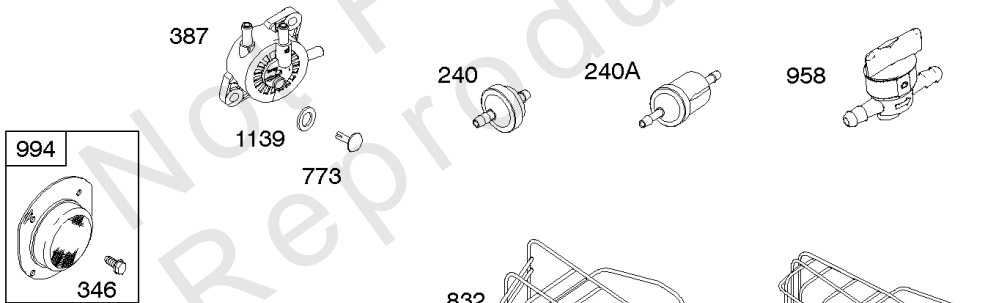

Air Cleaner, Blower Housing, Exhaust System, Fuel Supply

REF NO	PART NO	QTY	DESCRIPTION
864	796002		ADAPTER, Muffler -(2 1/4" Long)
883	692236		GASKET, Exhaust
957	795027		CAP, Fuel Tank -(Standard)
957A	799719		CAP, Fuel Tank -(Carbon In Cap)
958	698183		VALVE, Fuel Shut Off
964	799159		CAP, Connector -(EVAP)
968B	591646		COVER, Air Cleaner -(Black-Compatible With Canister Style Filter)
972	799111		TANK, Fuel -(Fluorinated)
994	794945		ARRESTOR, Spark
1040A	697381		PLATE, Trim
1139	796449		WASHER -(Fuel Pump Bracket)
1266	691917		SEAL, O-Ring -(Intake Elbow)

Not For Reproduction