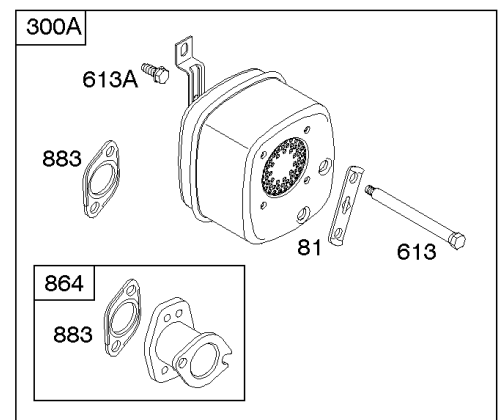

Air Cleaner, Blower Housing, Exhaust System, Fuel Supply

REF NO	PART NO	QTY	DESCRIPTION
14	790560		STUD -(Cylinder Head)
81	691178		LOCK, Muffler Screw
187	791766		LINE, Fuel -(15" Long)(Cut to Required Length)
187A	796491		LINE, Fuel -(Formed)(Cut To Required Length)
187D	791744		LINE, Fuel -(Formed)(Cut To Required Length)
187B	791805		LINE, Fuel -(Formed)(Cut To Required Length)
190	796174		SCREW -(Fuel Tank)
240	394358S		FILTER, Fuel -(White, 75 Microns)
240A	84001895		FILTER, Fuel
300A	796000		MUFFLER
300B	795997		MUFFLER
304G	591641		HOUSING, Blower -(Black-Compatible With Canister Style Filter)
305	697102		SCREW -(Blower Housing)
305B	795891		SCREW -(Blower Housing) (Blower Housing To Intake Elbow)
305C	799370		SCREW -(Blower Housing) (Used On Grommet Style Blower Housings)
346	794845		SCREW -(Spark Arrestor)
387	808656		PUMP, Fuel
431B	797901		ELBOW, Intake -(EVAP)
445B	591583		FILTER, A/C Cartridge -(Canister)
601	791850		CLAMP, Hose -(Green)
613	691416		SCREW -(Muffler)
613A	691678		SCREW -(Muffler)
613B	690297		SCREW -(Muffler)
670	796175		SPACER, Fuel Tank
676	795036		DEFLECTOR, Muffler
676A	396903		DEFLECTOR, Muffler
676B	795038		DEFLECTOR, Muffler
677	690367		SCREW -(Muffler Deflector) (#8-18 x 0.563 lg)
677	690661		SCREW -(Muffler Deflector) (#8-18 x 0.375 lg)
705	790561		NUT -(Fuel Tank)
773	796448		RETAINER
823	698941		SCREW -(Muffler Adapter)
832	790244		GUARD, Muffler
832A	595029		GUARD, Muffler
832B	706336		GUARD, Muffler
836	690367		SCREW -(Muffler Guard)