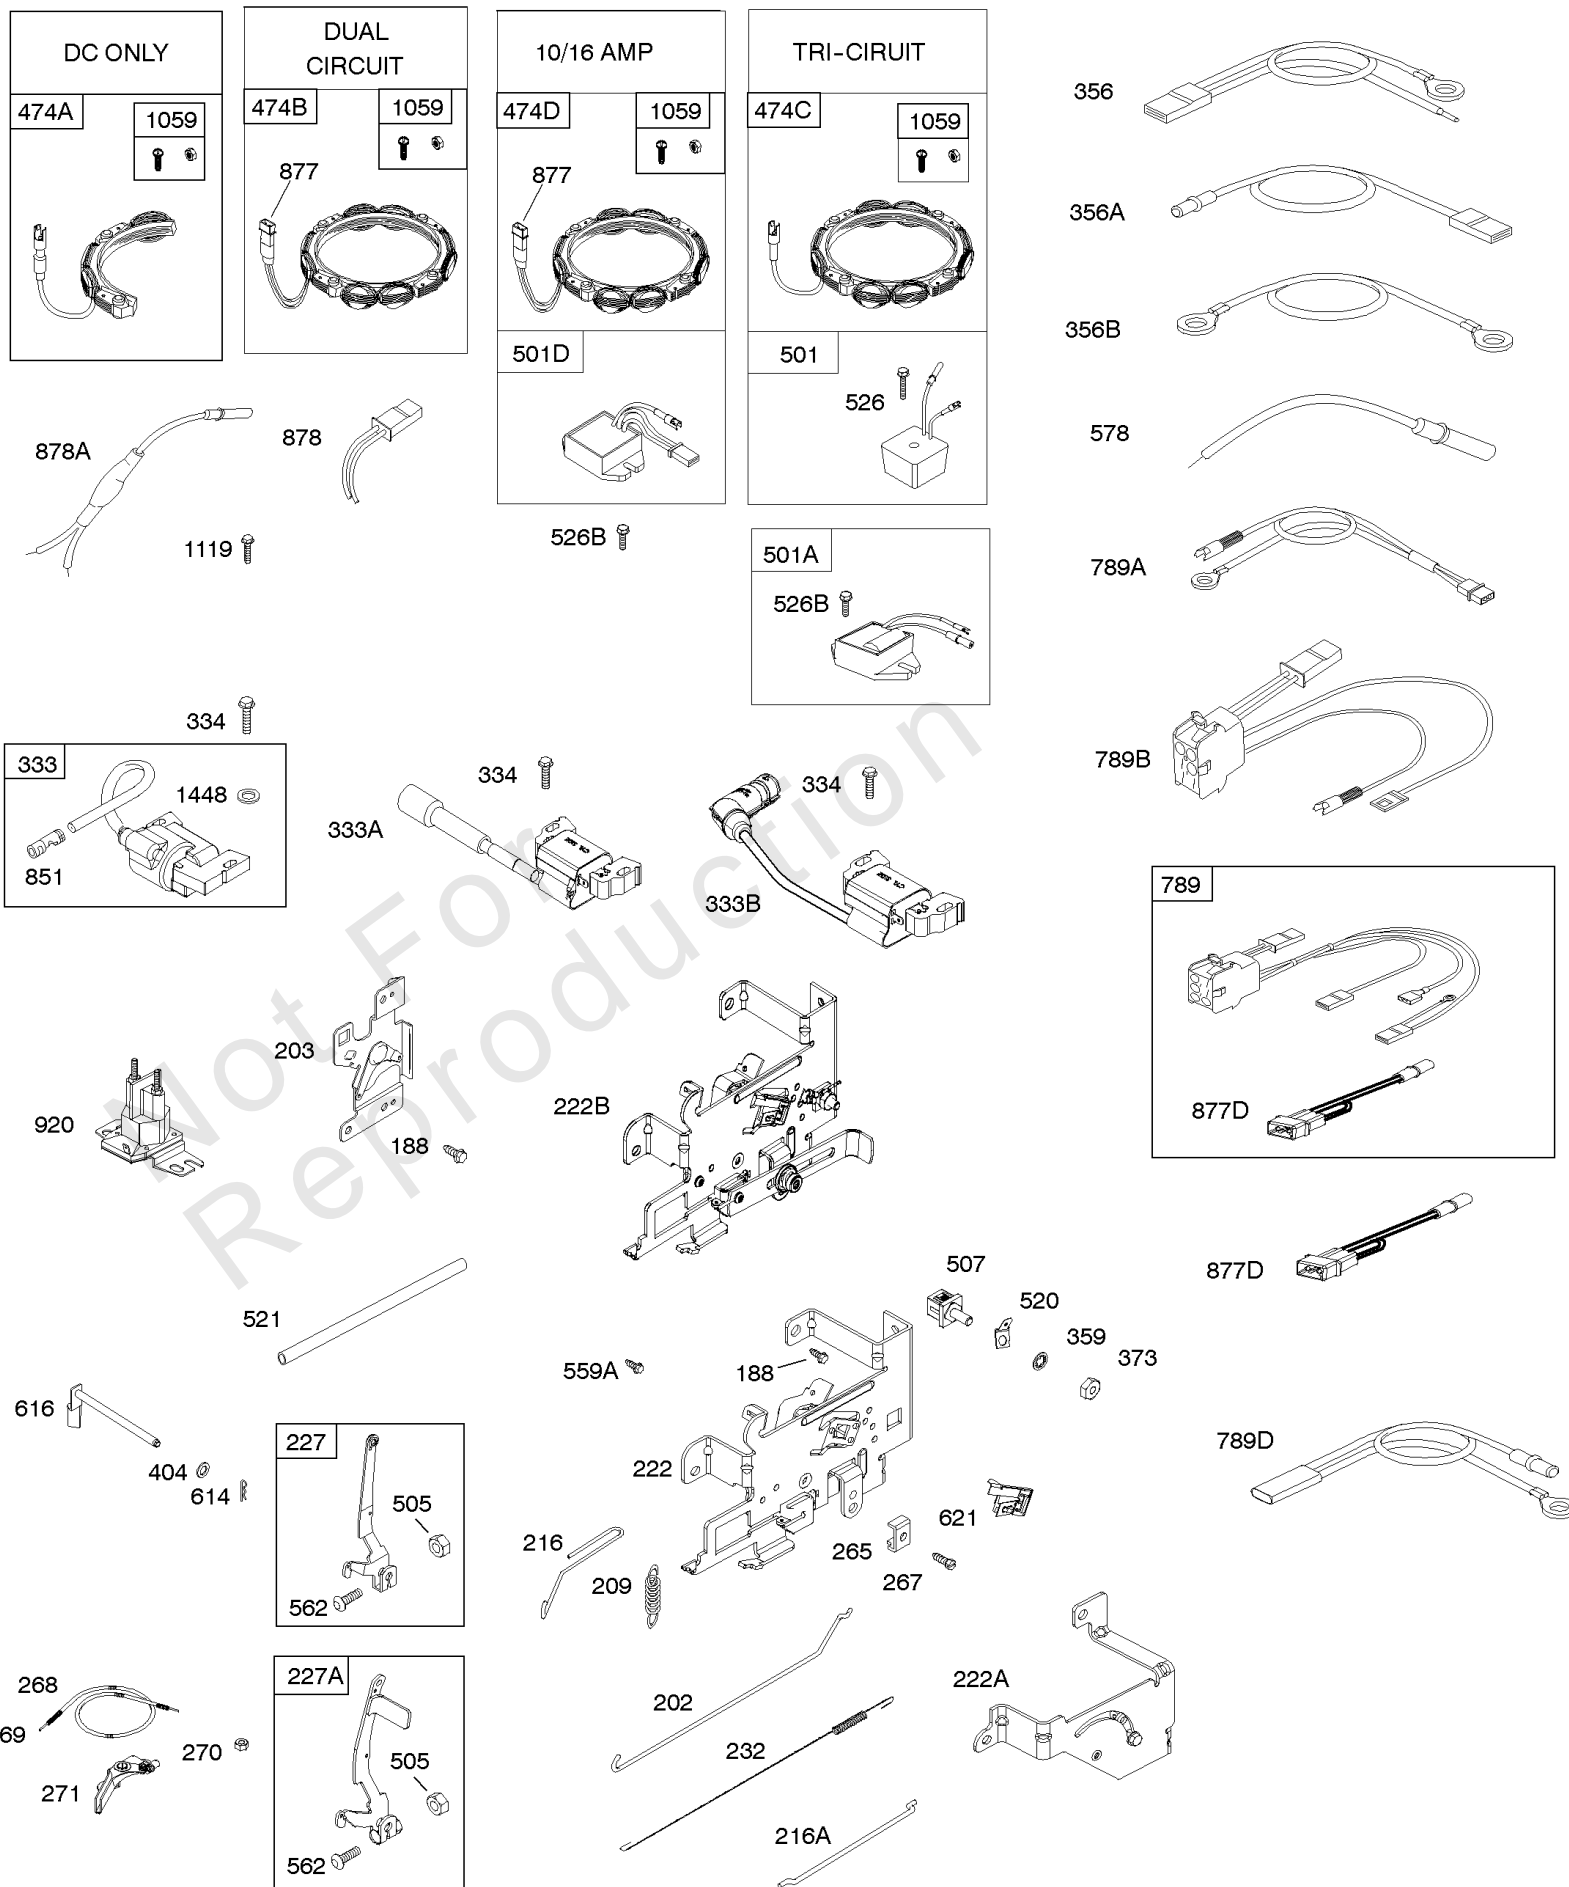

## Alternator, Controls, Governor Spring, Ignition

REF NO	PART NO	QTY	DESCRIPTION
188	691693		SCREW -(Control Bracket)
202	691841		LINK, Mechanical Governor
203	691381		CRANK, Bell
209	792602		SPRING, Governor -(Red)
216	691840		LINK, Choke
216A	691281		LINK, Choke
222	694042		BRACKET, Control
227	691374		LEVER, Governor Control
232	691842		SPRING, Governor Link
265	691024		CLAMP, Casing
267	794904		SCREW -(Casing Clamp) (#10-32x.62)
267	699891		SCREW -(Casing Clamp) (#8-32x.50)
268	691025		CASING, Control Wire -(Cut To Required Length)
269	691026		WIRE, Control -(Cut To Required Length)
270	691027		NUT -(Control Wire Casing)
271	691028		LEVER, Control
333A	594626		ARMATURE, Magneto -Used After Code Date 16080800 -Used Before Code Date 16100100
333B	595304		ARMATURE, Magneto -(EMC Compliant) -Used After Code Date 16093000
334	691061		SCREW -(Magneto Armature)
356	398808		WIRE, Stop -(Cut To Required Length)
356A	697397		WIRE, Stop
356B	697089		WIRE, Stop
359	691077		WASHER -(Ground Terminal)
373	845823		NUT -(Ground Terminal)
404	691691		WASHER -(Governor Crank)
474C	592829		ALTERNATOR -(Tri Circuit)
501	794360		REGULATOR
505	691251		NUT -(Governor Control Lever)
507	691972		INSULATOR
520	691084		TERMINAL, Ground
521	690581		SHIELD, Cable
526	697088		SCREW -(Regulator)
526B	697348		SCREW -(Regulator)
559A	693675		SCREW -(Remote Choke Stop) (Length .419 Inches)
562	691119		BOLT -(Governor Control Lever)
578	692306		WIRE ASSEMBLY