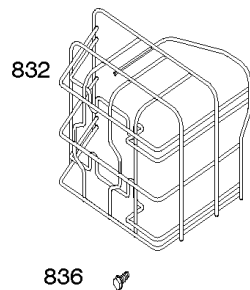

Air Cleaner, Blower Housing, Exhaust System, Fuel Supply

REF NO	PART NO	QTY	DESCRIPTION
14	790560		STUD -(Cylinder Head)
81	691178		LOCK, Muffler Screw
187	791766		LINE, Fuel -(15" Long)(Cut to Required Length)
187A	796491		LINE, Fuel -(Formed)(Cut To Required Length)
187D	791744		LINE, Fuel -(Formed)(Cut To Required Length)
187B	791805		LINE, Fuel -(Formed)(Cut To Required Length)
190	796174		SCREW -(Fuel Tank)
240	394358S		FILTER, Fuel -(White, 75 Microns)
240A	84001895		FILTER, Fuel
300A	796000		MUFFLER
300B	795997		MUFFLER
304G	591641		HOUSING, Blower -(Black-Compatible With Canister Style Filter)
305	697102		SCREW -(Blower Housing)
305B	795891		SCREW -(Blower Housing) (Blower Housing To Intake Elbow)
305C	799370		SCREW -(Blower Housing) (Used On Grommet Style Blower Housings)
346	794845		SCREW -(Spark Arrestor)
387	808656		PUMP, Fuel
431B	797901		ELBOW, Intake -(EVAP)
445B	591583		FILTER, A/C Cartridge -(Canister)
601	791850		CLAMP, Hose -(Green)
613	691416		SCREW -(Muffler)
613A	691678		SCREW -(Muffler)
613B	690297		SCREW -(Muffler)
670	796175		SPACER, Fuel Tank
676	795036		DEFLECTOR, Muffler
676A	396903		DEFLECTOR, Muffler
676B	795038		DEFLECTOR, Muffler
677	690367		SCREW -(Muffler Deflector) (#8-18 x 0.563 lg)
677	690661		SCREW -(Muffler Deflector) (#8-18 x 0.375 lg)
705	790561		NUT -(Fuel Tank)
773	796448		RETAINER
823	698941		SCREW -(Muffler Adapter)
832	790244		GUARD, Muffler
832A	595029		GUARD, Muffler
832B	706336		GUARD, Muffler
836	690367		SCREW -(Muffler Guard)