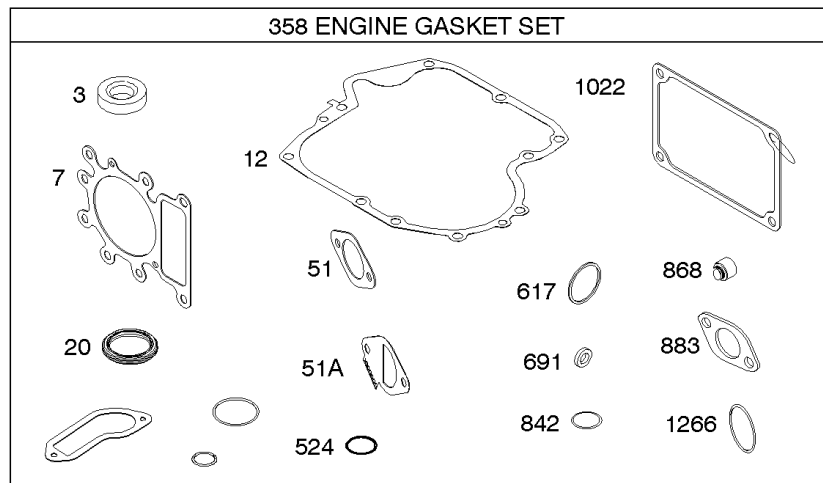

Cylinder Head, Gasket Set - Engine, Gasket Set - Valve, Intake Manifold, Valves

REF NO	PART NO	QTY	DESCRIPTION
3	391086S		SEAL, Oil -(Magneto Side)
5	796183		HEAD, Cylinder
7	273280S		GASKET, Cylinder Head
12	697110		GASKET, Crankcase -(.015" Thick)(Standard)
13	690360		SCREW -(Cylinder Head)
20	795387		SEAL, Oil -(PTO Side)
33	792868		VALVE, Exhaust -(Chrome)
34	791935		VALVE, Intake
35	691279		SPRING, Valve -(Intake)
36	691279		SPRING, Valve -(Exhaust)
42	499586		KEEPER, Valve
45	690564		TAPPET, Valve
50	592845		MANIFOLD, Intake
51	692137		GASKET, Intake
51A	796081		GASKET, Intake
53	591260		STUD -(Carburetor)
54	691148		SCREW -(Intake Manifold)
186	794873		CONNECTOR, Hose -(TEMP/MAP Sensor) (Intake Manifold)
192	691986		ADJUSTER, Rocker Arm
238	691843		CAP, Valve
337	792015		PLUG, Spark -(Resistor EMS)
337	491055S		PLUG, Spark -(Resistor)
337	691043		PLUG, Spark -(EMS)
358	796181		GASKET SET, Engine
383	19576S		WRENCH, Spark Plug
415	794903		PLUG -(TEMP/MAP Sensor) (Intake Manifold)
524	691032		SEAL, O-Ring
617	692138		SEAL, O-Ring -(Intake Manifold) (TEMP/MAP Sensor) (Intake Manifold)
635	691909		BOOT, Spark Plug
654	690958		NUT -(Carburetor)
691	692407		SEAL, Governor Shaft
830	691095		STUD, Rocker Arm
842	691031		SEAL, O-Ring -(Dipstick Tube)
850	100106		SEALANT, Liquid -(Rocker Cover Gasket and Breather Gasket)
868	690968		SEAL, Valve
883	692236		GASKET, Exhaust
914	691108		SCREW -(Rocker Cover)
1022	272475S		GASKET, Rocker Cover