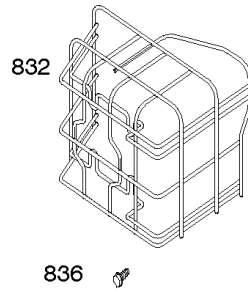

Air Cleaner, Blower Housing, Exhaust System, Fuel Supply

REF NO	PART NO	QTY	DESCRIPTION
864	796002		ADAPTER, Muffler -(2 1/4" Long)
883	692236		GASKET, Exhaust
957	795027		CAP, Fuel Tank -(Standard)
957A	799719		CAP, Fuel Tank -(Carbon In Cap)
958	698183		VALVE, Fuel Shut Off
964	799159		CAP, Connector -(EVAP)
968B	591646		COVER, Air Cleaner -(Black-Compatible With Canister Style Filter)
972	799111		TANK, Fuel -(Fluorinated)
994	794945		ARRESTOR, Spark
1040A	697381		PLATE, Trim
1139	796449		WASHER -(Fuel Pump Bracket)
1266	691917		SEAL, O-Ring -(Intake Elbow)

Not For Reproduction