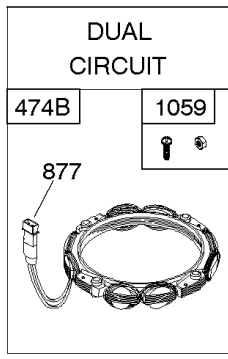

## Alternator, Controls, Governor Spring, Ignition

REF NO	PART NO	QTY	DESCRIPTION
188	691693		SCREW -(Control Bracket)
202	691841		LINK, Mechanical Governor
203	691381		CRANK, Bell
209	792602		SPRING, Governor -(Red)
216	691840		LINK, Choke
216A	691281		LINK, Choke
222	694042		BRACKET, Control
227	691374		LEVER, Governor Control
232	691842		SPRING, Governor Link
265	691024		CLAMP, Casing
267	794904		SCREW -(Casing Clamp) (#10-32x.62)
267	699891		SCREW -(Casing Clamp) (#8-32x.50)
268	691025		CASING, Control Wire -(Cut To Required Length)
269	691026		WIRE, Control -(Cut To Required Length)
270	691027		NUT -(Control Wire Casing)
271	691028		LEVER, Control
333A	594626		ARMATURE, Magneto -Used After Code Date 16080800 -Used Before Code Date 16100100
333B	595304		ARMATURE, Magneto -(EMC Compliant) -Used After Code Date 16093000
334	691061		SCREW -(Magneto Armature)
356	398808		WIRE, Stop -(Cut To Required Length)
356A	697397		WIRE, Stop
356B	697089		WIRE, Stop
359	691077		WASHER -(Ground Terminal)
373	845823		NUT -(Ground Terminal)
404	691691		WASHER -(Governor Crank)
474C	592829		ALTERNATOR -(Tri Circuit)
501	794360		REGULATOR
505	691251		NUT -(Governor Control Lever)
507	691972		INSULATOR
520	691084		TERMINAL, Ground
521	690581		SHIELD, Cable
526	697088		SCREW -(Regulator)
526B	697348		SCREW -(Regulator)
559A	693675		SCREW -(Remote Choke Stop) (Length .419 Inches)
562	691119		BOLT -(Governor Control Lever)
578	692306		WIRE ASSEMBLY