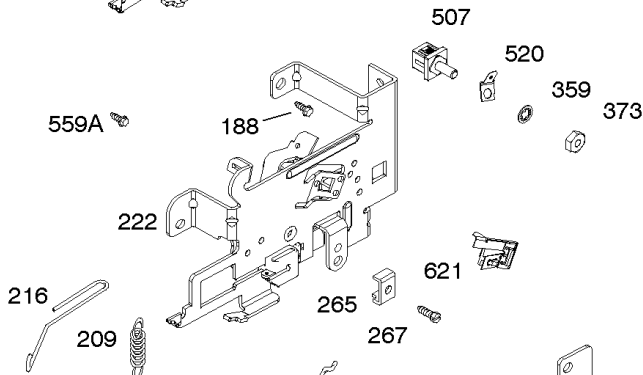

Not For Reproduction

Alternator, Controls, Governor Spring, Ignition

REF NO	PART NO	QTY	DESCRIPTION
188	691693		SCREW -(Control Bracket)
202	691841		LINK, Mechanical Governor
203	691381		CRANK, Bell
209	792813		SPRING, Governor -(Brown)
216	691840		LINK, Choke
216A	691281		LINK, Choke
222	694042		BRACKET, Control
227	691374		LEVER, Governor Control
232	691842		SPRING, Governor Link
265	691024		CLAMP, Casing
267	794904		SCREW -(Casing Clamp) (#10-32x.62)
267	699891		SCREW -(Casing Clamp) (#8-32x.50)
268	691025		CASING, Control Wire -(Cut To Required Length)
269	691026		WIRE, Control -(Cut To Required Length)
270	691027		NUT -(Control Wire Casing)
271	691028		LEVER, Control
333A	594626		ARMATURE, Magneto -Used After Code Date 16080800 -Used Before Code Date 16100100
333B	595304		ARMATURE, Magneto -(EMC Compliant) -Used After Code Date 16093000
334	691061		SCREW -(Magneto Armature)
356	398808		WIRE, Stop -(Cut To Required Length)
356A	697397		WIRE, Stop
356B	697089		WIRE, Stop
359	691077		WASHER -(Ground Terminal)
373	845823		NUT -(Ground Terminal)
404	691691		WASHER -(Governor Crank)
474B	592831		ALTERNATOR -(Dual Circuit)
501	794360		REGULATOR
505	691251		NUT -(Governor Control Lever)
507	691972		INSULATOR
520	691084		TERMINAL, Ground
521	690581		SHIELD, Cable
526	697088		SCREW -(Regulator)
526B	697348		SCREW -(Regulator)
559A	693675		SCREW -(Remote Choke Stop) (Length .419 Inches)
562	691119		BOLT -(Governor Control Lever)
578	692306		WIRE ASSEMBLY