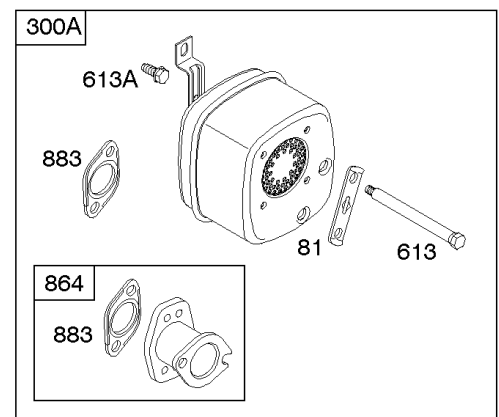

Air Cleaner, Blower Housing, Exhaust System, Fuel Supply

REF NO	PART NO	QTY	DESCRIPTION
864	796002		ADAPTER, Muffler -(2 1/4" Long)
883	692236		GASKET, Exhaust
957	795027		CAP, Fuel Tank -(Standard)
957A	799719		CAP, Fuel Tank -(Carbon In Cap)
958	698183		VALVE, Fuel Shut Off
964	799159		CAP, Connector -(EVAP)
968B	591646		COVER, Air Cleaner -(Black-Compatible With Canister Style Filter)
972	799111		TANK, Fuel -(Fluorinated)
994	794945		ARRESTOR, Spark
1040A	697381		PLATE, Trim
1139	796449		WASHER -(Fuel Pump Bracket)
1266	691917		SEAL, O-Ring -(Intake Elbow)

Not For Reproduction