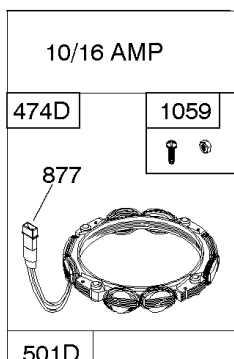

Not For Reproduction

Alternator, Controls, Governor Spring, Ignition

REF NO	PART NO	QTY	DESCRIPTION
188	691693		SCREW -(Control Bracket)
202	691841		LINK, Mechanical Governor
203	691381		CRANK, Bell
209	792813		SPRING, Governor -(Brown)
216	691840		LINK, Choke
216A	691281		LINK, Choke
222	694042		BRACKET, Control
227	691374		LEVER, Governor Control
232	691842		SPRING, Governor Link
265	691024		CLAMP, Casing
267	794904		SCREW -(Casing Clamp) (#10-32x.62)
267	699891		SCREW -(Casing Clamp) (#8-32x.50)
268	691025		CASING, Control Wire -(Cut To Required Length)
269	691026		WIRE, Control -(Cut To Required Length)
270	691027		NUT -(Control Wire Casing)
271	691028		LEVER, Control
333A	594626		ARMATURE, Magneto -Used After Code Date 16080800 -Used Before Code Date 16100100
333B	595304		ARMATURE, Magneto -(EMC Compliant) -Used After Code Date 16093000
334	691061		SCREW -(Magneto Armature)
356	398808		WIRE, Stop -(Cut To Required Length)
356A	697397		WIRE, Stop
356B	697089		WIRE, Stop
359	691077		WASHER -(Ground Terminal)
373	845823		NUT -(Ground Terminal)
404	691691		WASHER -(Governor Crank)
474B	592831		ALTERNATOR -(Dual Circuit)
501	794360		REGULATOR
505	691251		NUT -(Governor Control Lever)
507	691972		INSULATOR
520	691084		TERMINAL, Ground
521	690581		SHIELD, Cable
526	697088		SCREW -(Regulator)
526B	697348		SCREW -(Regulator)
559A	693675		SCREW -(Remote Choke Stop) (Length .419 Inches)
562	691119		BOLT -(Governor Control Lever)
578	692306		WIRE ASSEMBLY