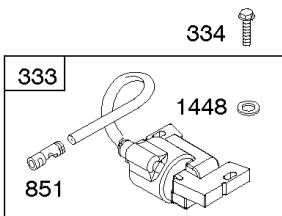

Not For Reproduction

Alternator, Controls, Governor Spring, Ignition

REF NO	PART NO	QTY	DESCRIPTION
188	691693		SCREW -(Control Bracket)
202	691841		LINK, Mechanical Governor
203	691381		CRANK, Bell
209	792813		SPRING, Governor -(Brown)
216	691840		LINK, Choke
216A	691281		LINK, Choke
222	694042		BRACKET, Control
227	691374		LEVER, Governor Control
232	691842		SPRING, Governor Link
265	691024		CLAMP, Casing
267	794904		SCREW -(Casing Clamp) (#10-32x.62)
267	699891		SCREW -(Casing Clamp) (#8-32x.50)
268	691025		CASING, Control Wire -(Cut To Required Length)
269	691026		WIRE, Control -(Cut To Required Length)
270	691027		NUT -(Control Wire Casing)
271	691028		LEVER, Control
333A	594626		ARMATURE, Magneto -Used After Code Date 16080800 -Used Before Code Date 16100100
333B	595304		ARMATURE, Magneto -(EMC Compliant) -Used After Code Date 16093000
334	691061		SCREW -(Magneto Armature)
356	398808		WIRE, Stop -(Cut To Required Length)
356A	697397		WIRE, Stop
356B	697089		WIRE, Stop
359	691077		WASHER -(Ground Terminal)
373	845823		NUT -(Ground Terminal)
404	691691		WASHER -(Governor Crank)
474B	592831		ALTERNATOR -(Dual Circuit)
501	794360		REGULATOR
505	691251		NUT -(Governor Control Lever)
507	691972		INSULATOR
520	691084		TERMINAL, Ground
521	690581		SHIELD, Cable
526	697088		SCREW -(Regulator)
526B	697348		SCREW -(Regulator)
559A	693675		SCREW -(Remote Choke Stop) (Length .419 Inches)
562	691119		BOLT -(Governor Control Lever)
578	692306		WIRE ASSEMBLY