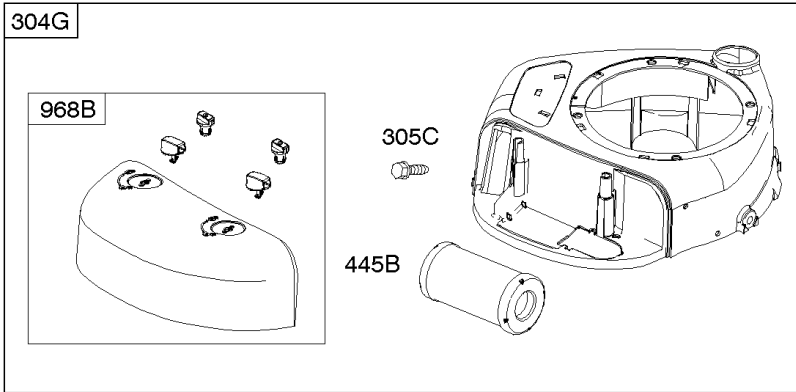

Air Cleaner, Blower Housing, Exhaust System, Fuel Supply

REF NO	PART NO	QTY	DESCRIPTION
864	796002		ADAPTER, Muffler -(2 1/4" Long)
883	692236		GASKET, Exhaust
957	795027		CAP, Fuel Tank -(Standard)
957A	799719		CAP, Fuel Tank -(Carbon In Cap)
958	698183		VALVE, Fuel Shut Off
964	799159		CAP, Connector -(EVAP)
968B	591646		COVER, Air Cleaner -(Black-Compatible With Canister Style Filter)
972	799111		TANK, Fuel -(Fluorinated)
994	794945		ARRESTOR, Spark
1040A	697381		PLATE, Trim
1139	796449		WASHER -(Fuel Pump Bracket)
1266	691917		SEAL, O-Ring -(Intake Elbow)

Not For Reproduction