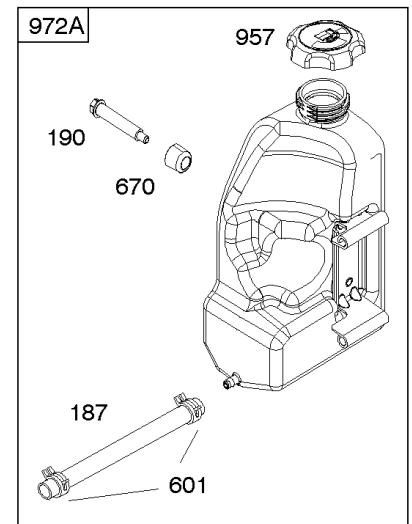

Air Cleaner, Blower Housing, Exhaust System, Fuel Supply

REF NO	PART NO	QTY	DESCRIPTION
864	796002		ADAPTER, Muffler -(2 1/4" Long)
883	692236		GASKET, Exhaust
957	795027		CAP, Fuel Tank -(Standard)
957A	799719		CAP, Fuel Tank -(Carbon In Cap)
958	698183		VALVE, Fuel Shut Off
964	799159		CAP, Connector -(EVAP)
968B	591646		COVER, Air Cleaner -(Black-Compatible With Canister Style Filter)
972	799111		TANK, Fuel -(Fluorinated)
994	794945		ARRESTOR, Spark
1040A	697381		PLATE, Trim
1139	796449		WASHER -(Fuel Pump Bracket)
1266	691917		SEAL, O-Ring -(Intake Elbow)

Not For Reproduction