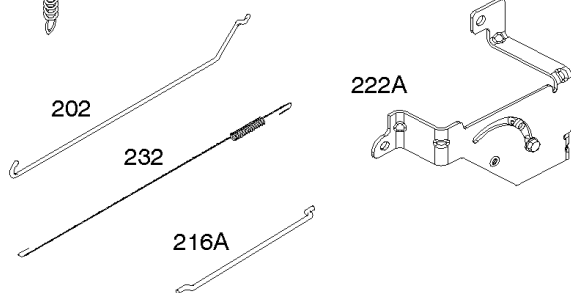

Not For Reproduction

Alternator, Controls, Governor Spring, Ignition

REF NO	PART NO	QTY	DESCRIPTION
188	691693		SCREW -(Control Bracket)
202	691841		LINK, Mechanical Governor
203	691381		CRANK, Bell
209	792813		SPRING, Governor -(Brown)
216	691840		LINK, Choke
216A	691281		LINK, Choke
222	694042		BRACKET, Control
227	691374		LEVER, Governor Control
232	691842		SPRING, Governor Link
265	691024		CLAMP, Casing
267	794904		SCREW -(Casing Clamp) (#10-32x.62)
267	699891		SCREW -(Casing Clamp) (#8-32x.50)
268	691025		CASING, Control Wire -(Cut To Required Length)
269	691026		WIRE, Control -(Cut To Required Length)
270	691027		NUT -(Control Wire Casing)
271	691028		LEVER, Control
333A	594626		ARMATURE, Magneto -Used After Code Date 16080800 -Used Before Code Date 16100100
333B	595304		ARMATURE, Magneto -(EMC Compliant) -Used After Code Date 16093000
334	691061		SCREW -(Magneto Armature)
356	398808		WIRE, Stop -(Cut To Required Length)
356A	697397		WIRE, Stop
356B	697089		WIRE, Stop
359	691077		WASHER -(Ground Terminal)
373	845823		NUT -(Ground Terminal)
404	691691		WASHER -(Governor Crank)
474B	592831		ALTERNATOR -(Dual Circuit)
501	794360		REGULATOR
505	691251		NUT -(Governor Control Lever)
507	691972		INSULATOR
520	691084		TERMINAL, Ground
521	690581		SHIELD, Cable
526	697088		SCREW -(Regulator)
526B	697348		SCREW -(Regulator)
559A	693675		SCREW -(Remote Choke Stop) (Length .419 Inches)
562	691119		BOLT -(Governor Control Lever)
578	692306		WIRE ASSEMBLY