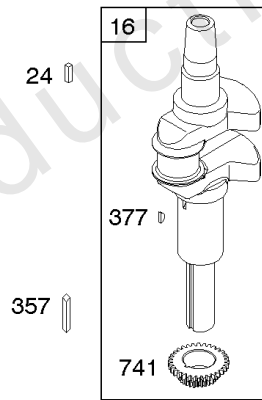

Camshaft, Crankshaft, Counter Weight, Piston, Rings, Connecting Rod

REF NO	PART NO	QTY	DESCRIPTION
16	593417		CRANKSHAFT
24	591757		KEY, Flywheel
25	595053		PISTON ASSEMBLY -(Standard)
25	595054		PISTON ASSEMBLY -(.020" Oversize)
26	792643		SET, Ring -(.020 Oversize)
26	797011		SET, Ring -(Standard)
27	698469		LOCK, Piston Pin
28	797013		PIN, Piston
29	791633		ROD, Connecting -(Standard)
32	791118		SCREW -(Connecting Rod)
43	691968		SLINGER, Governor/Oil
45	690564		TAPPET, Valve
46	793880		CAMSHAFT
357	691483		KEY, Drive Pulley
377	691639		KEY, Timing
741	697128		GEAR, Timing
757	793242		LINK, Counterweight
758	593418		COUNTERWEIGHT
759	697392		PIN, Counterweight
1270	793243		PLUG, AVS Counterweight