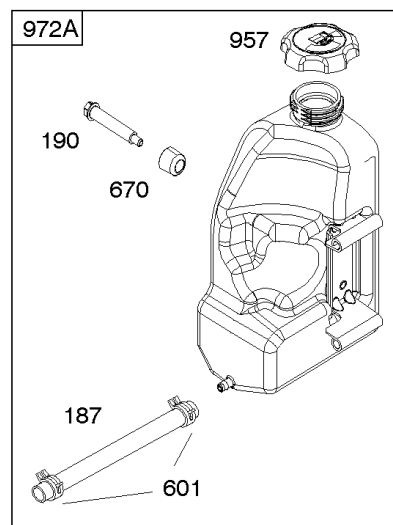

Air Cleaner, Blower Housing, Exhaust System, Fuel Supply

REF NO	PART NO	QTY	DESCRIPTION
14	790560		STUD -(Cylinder Head)
81	691178		LOCK, Muffler Screw
187	791766		LINE, Fuel -(15" Long)(Cut to Required Length)
187A	796491		LINE, Fuel -(Formed)(Cut To Required Length)
187D	791744		LINE, Fuel -(Formed)(Cut To Required Length)
187B	791805		LINE, Fuel -(Formed)(Cut To Required Length)
190	796174		SCREW -(Fuel Tank)
240	394358S		FILTER, Fuel -(White, 75 Microns)
240A	84001895		FILTER, Fuel
300A	796000		MUFFLER
300B	795997		MUFFLER
304G	591641		HOUSING, Blower -(Black-Compatible With Canister Style Filter)
305	697102		SCREW -(Blower Housing)
305B	795891		SCREW -(Blower Housing) (Blower Housing To Intake Elbow)
305C	799370		SCREW -(Blower Housing) (Used On Grommet Style Blower Housings)
346	794845		SCREW -(Spark Arrestor)
387	808656		PUMP, Fuel
431B	797901		ELBOW, Intake -(EVAP)
445B	591583		FILTER, A/C Cartridge -(Canister)
601	791850		CLAMP, Hose -(Green)
613	691416		SCREW -(Muffler)
613A	691678		SCREW -(Muffler)
613B	690297		SCREW -(Muffler)
670	796175		SPACER, Fuel Tank
676	795036		DEFLECTOR, Muffler
676A	396903		DEFLECTOR, Muffler
676B	795038		DEFLECTOR, Muffler
677	690367		SCREW -(Muffler Deflector) (#8-18 x 0.563 lg)
677	690661		SCREW -(Muffler Deflector) (#8-18 x 0.375 lg)
705	790561		NUT -(Fuel Tank)
773	796448		RETAINER
823	698941		SCREW -(Muffler Adapter)
832	790244		GUARD, Muffler
832A	595029		GUARD, Muffler
832B	706336		GUARD, Muffler
836	690367		SCREW -(Muffler Guard)