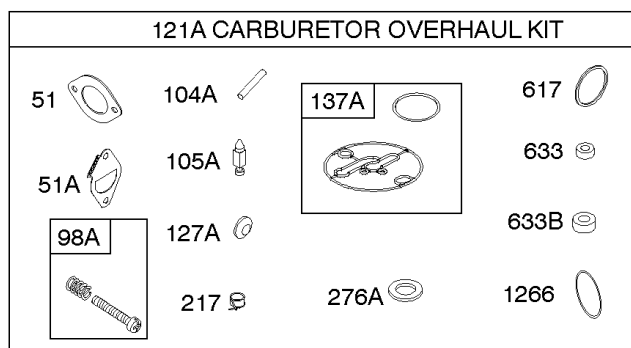

Not For Reproduction

Camshaft, Crankshaft, Counter Weight, Piston, Rings, Connecting Rod

REF NO	PART NO	QTY	DESCRIPTION
16	593417		CRANKSHAFT
24	591757		KEY, Flywheel
25	595053		PISTON ASSEMBLY -(Standard)
25	595054		PISTON ASSEMBLY -(.020" Oversize)
26	792643		SET, Ring -(.020 Oversize)
26	797011		SET, Ring -(Standard)
27	698469		LOCK, Piston Pin
28	797013		PIN, Piston
29	791633		ROD, Connecting -(Standard)
32	791118		SCREW -(Connecting Rod)
43	691968		SLINGER, Governor/Oil
45	690564		TAPPET, Valve
46	793880		CAMSHAFT
357	691483		KEY, Drive Pulley
377	691639		KEY, Timing
741	697128		GEAR, Timing
757	793242		LINK, Counterweight
758	593418		COUNTERWEIGHT
759	697392		PIN, Counterweight
1270	793243		PLUG, AVS Counterweight