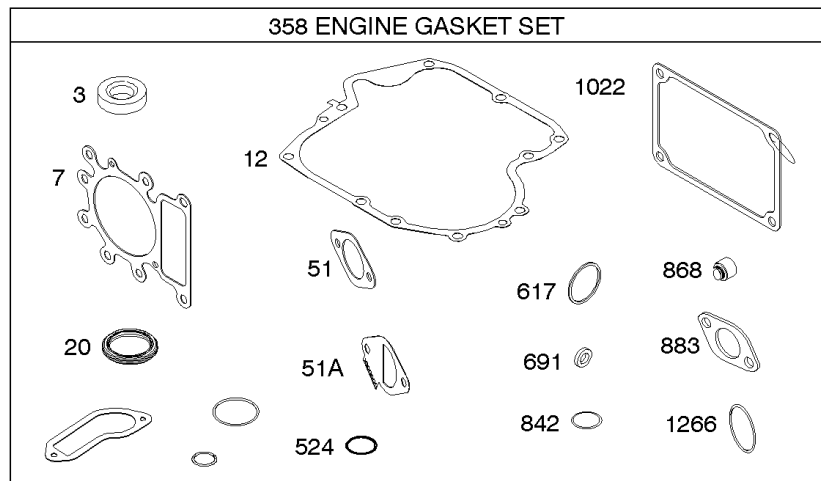

Carburetor - Ruixing

REF NO	PART NO	QTY	DESCRIPTION
51	692137		GASKET, Intake
95B	593897		SCREW -(Throttle Valve) (Ruixing)
98B	846817		KIT, Idle Speed -(Ruixing)
104B	594860		PIN, Float Hinge -(Ruixing)
105B	594868		VALVE, Float Needle -(Ruixing)
108B	594863		VALVE, Choke -(Ruixing)
117B	594871		JET, Main -(Standard) (Ruixing)
118B	595069		JET, Main -(High Altitude) (Ruixing)
121B	594886		KIT, Carburetor Overhaul -(Ruixing)
130B	594858		VALVE, Throttle -(Ruixing)
131B	594856		KIT, Throttle Shaft -(Ruixing)
133B	594859		FLOAT, Carburetor -(Ruixing)
137B	594861		GASKET, Float Bowl -(Ruixing)
141B	594862		KIT, Choke Shaft -(Ruixing)
147B	594872		JET, Pilot -(Ruixing)
217B	594864		SPRING, Choke Return -(Ruixing)
276B	846640		WASHER, Sealing -(Ruixing)
633C	594866		SEAL, Choke/Throttle Shaft -(Ruixing)
633D	594865		SEAL, Choke/Throttle Shaft -(Ruixing)
633E	797629		SEAL, Choke/Throttle Shaft -(Ruixing)
947B	846639		SOLENOID, Fuel -(Ruixing)
975B	594867		BOWL, Float -(Ruixing)