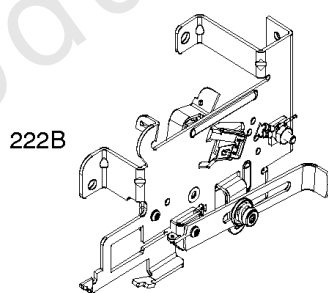

Not For Reproduction

Alternator, Controls, Governor Spring, Ignition

REF NO	PART NO	QTY	DESCRIPTION
188	691693		SCREW -(Control Bracket)
202	691841		LINK, Mechanical Governor
203	691381		CRANK, Bell
209	792813		SPRING, Governor -(Brown)
216	691840		LINK, Choke
216A	691281		LINK, Choke
222	694042		BRACKET, Control
227	691374		LEVER, Governor Control
232	691842		SPRING, Governor Link
265	691024		CLAMP, Casing
267	794904		SCREW -(Casing Clamp) (#10-32x.62)
267	699891		SCREW -(Casing Clamp) (#8-32x.50)
268	691025		CASING, Control Wire -(Cut To Required Length)
269	691026		WIRE, Control -(Cut To Required Length)
270	691027		NUT -(Control Wire Casing)
271	691028		LEVER, Control
333A	594626		ARMATURE, Magneto -Used After Code Date 16080800 -Used Before Code Date 16100100
333B	595304		ARMATURE, Magneto -(EMC Compliant) -Used After Code Date 16093000
334	691061		SCREW -(Magneto Armature)
356	398808		WIRE, Stop -(Cut To Required Length)
356A	697397		WIRE, Stop
356B	697089		WIRE, Stop
359	691077		WASHER -(Ground Terminal)
373	845823		NUT -(Ground Terminal)
404	691691		WASHER -(Governor Crank)
474B	592831		ALTERNATOR -(Dual Circuit)
501	794360		REGULATOR
505	691251		NUT -(Governor Control Lever)
507	691972		INSULATOR
520	691084		TERMINAL, Ground
521	690581		SHIELD, Cable
526	697088		SCREW -(Regulator)
526B	697348		SCREW -(Regulator)
559A	693675		SCREW -(Remote Choke Stop) (Length .419 Inches)
562	691119		BOLT -(Governor Control Lever)
578	692306		WIRE ASSEMBLY