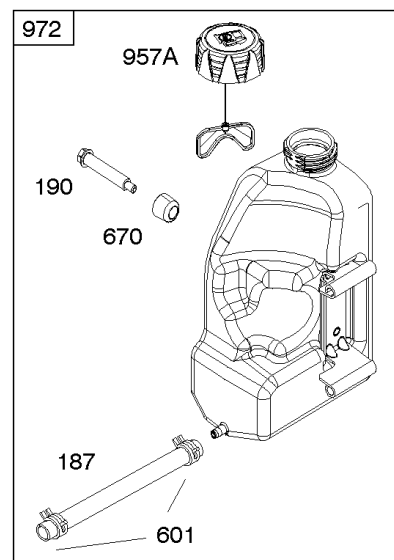

Air Cleaner, Blower Housing, Exhaust System, Fuel Supply

REF NO	PART NO	QTY	DESCRIPTION
14	790560		STUD -(Cylinder Head)
81	691178		LOCK, Muffler Screw
187	791766		LINE, Fuel -(15" Long)(Cut to Required Length)
187A	796491		LINE, Fuel -(Formed)(Cut To Required Length)
187D	791744		LINE, Fuel -(Formed)(Cut To Required Length)
187B	791805		LINE, Fuel -(Formed)(Cut To Required Length)
190	796174		SCREW -(Fuel Tank)
240	394358S		FILTER, Fuel -(White, 75 Microns)
240A	84001895		FILTER, Fuel
300A	796000		MUFFLER
300B	795997		MUFFLER
304G	591641		HOUSING, Blower -(Black-Compatible With Canister Style Filter)
305	697102		SCREW -(Blower Housing)
305B	795891		SCREW -(Blower Housing) (Blower Housing To Intake Elbow)
305C	799370		SCREW -(Blower Housing) (Used On Grommet Style Blower Housings)
346	794845		SCREW -(Spark Arrestor)
387	808656		PUMP, Fuel
431B	797901		ELBOW, Intake -(EVAP)
445B	591583		FILTER, A/C Cartridge -(Canister)
601	791850		CLAMP, Hose -(Green)
613	691416		SCREW -(Muffler)
613A	691678		SCREW -(Muffler)
613B	690297		SCREW -(Muffler)
670	796175		SPACER, Fuel Tank
676	795036		DEFLECTOR, Muffler
676A	396903		DEFLECTOR, Muffler
676B	795038		DEFLECTOR, Muffler
677	690367		SCREW -(Muffler Deflector) (#8-18 x 0.563 lg)
677	690661		SCREW -(Muffler Deflector) (#8-18 x 0.375 lg)
705	790561		NUT -(Fuel Tank)
773	796448		RETAINER
823	698941		SCREW -(Muffler Adapter)
832	790244		GUARD, Muffler
832A	595029		GUARD, Muffler
832B	706336		GUARD, Muffler
836	690367		SCREW -(Muffler Guard)