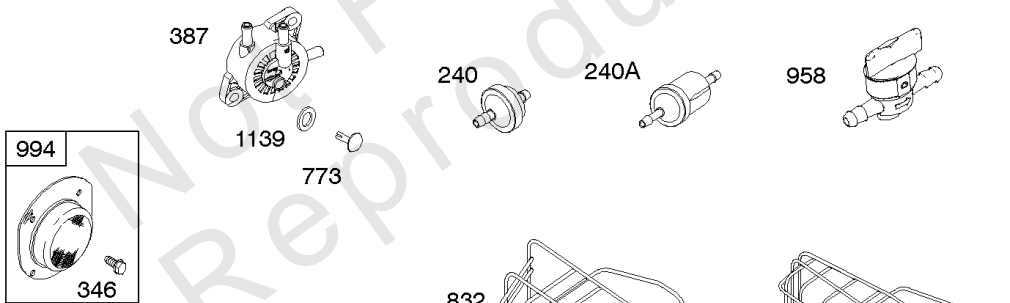

Air Cleaner, Blower Housing, Exhaust System, Fuel Supply

REF NO	PART NO	QTY	DESCRIPTION
864	796002		ADAPTER, Muffler -(2 1/4" Long)
883	692236		GASKET, Exhaust
957	795027		CAP, Fuel Tank -(Standard)
957A	799719		CAP, Fuel Tank -(Carbon In Cap)
958	698183		VALVE, Fuel Shut Off
964	799159		CAP, Connector -(EVAP)
968B	591646		COVER, Air Cleaner -(Black-Compatible With Canister Style Filter)
972	799111		TANK, Fuel -(Fluorinated)
994	794945		ARRESTOR, Spark
1040A	697381		PLATE, Trim
1139	796449		WASHER -(Fuel Pump Bracket)
1266	691917		SEAL, O-Ring -(Intake Elbow)

Not For Reproduction