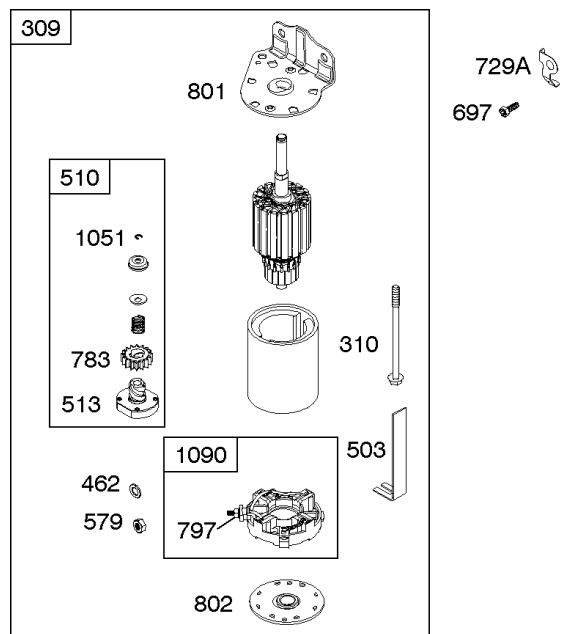

Electric & Rewind Starter, Flywheel

REF NO	PART NO	QTY	DESCRIPTION
23	591759		FLYWHEEL
24	591757		KEY, Flywheel
37	697352		GUARD, Flywheel
37A	697626		GUARD, Flywheel
56	695129		PULLEY, Starter
57	695131		SPRING, Rewind Starter
58	695132		ROPE, Starter
60	490652		HANDLE, Starter Rope
65	690940		SCREW -(Rewind Starter)
78	691693		SCREW -(Flywheel Guard)
78A	690364		SCREW -(Flywheel Guard)
309	593934		MOTOR, Starter
310	690323		BOLT -(Starter Motor)
324	593933		SCREEN/CUP ASSEMBLY
363	19203		PULLER, Flywheel
415A	794129		PLUG -(Cover/Retainer)
455A	796615		CUP, Flywheel -(Non Washable)
456	695128		PLATE, Pawl Friction
459	281505S		PAWL, Ratchet
462	691261		WASHER -(Starter Cable)
503	691532		STRAP, Starter
510	693699		DRIVE, Starter
513	692024		CLUTCH, Drive
563A	799359		SCREW -(Debris Screen Guard)
579	691029		NUT -(Starter Cable)
597	691696		SCREW -(Pawl Friction Plate)
608A	591606		STARTER, Rewind
689	691855		SPRING, Friction
697	791680		SCREW -(Starter Motor) (Drive Cap)
729A	691224		CLIP, Wire -(Starter Motor)
783	593935		GEAR, Pinion
797	693167		NUT -(Brush Retainer)
801	691283		CAP, Drive
802	691286		CAP, End
949A	799358		GUARD, Debris Screen
1005	796082		FAN, Flywheel
1044	698139		SCREW -(Flywheel)
1051	691265		RING, Retaining
1090	691293		RETAINER, Brush