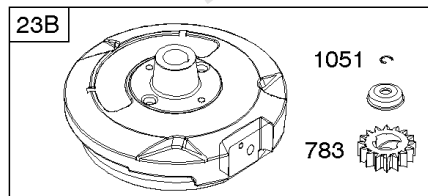

Electric & Rewind Starter, Flywheel

REF NO	PART NO	QTY	DESCRIPTION
23B	591761		FLYWHEEL
24	591757		KEY, Flywheel
37	697352		GUARD, Flywheel
37A	697626		GUARD, Flywheel
56	695129		PULLEY, Starter
57	695131		SPRING, Rewind Starter
58	695132		ROPE, Starter
60	490652		HANDLE, Starter Rope
65	690940		SCREW -(Rewind Starter)
78	691693		SCREW -(Flywheel Guard)
78A	690364		SCREW -(Flywheel Guard)
309	593934		MOTOR, Starter
310	690323		BOLT -(Starter Motor)
324	593933		SCREEN/CUP ASSEMBLY
363	19203		PULLER, Flywheel
415A	794129		PLUG -(Cover/Retainer)
455A	796615		CUP, Flywheel -(Non Washable)
456	695128		PLATE, Pawl Friction
459	281505S		PAWL, Ratchet
462	691261		WASHER -(Starter Cable)
503	691532		STRAP, Starter
510	693699		DRIVE, Starter
513	692024		CLUTCH, Drive
563A	799359		SCREW -(Debris Screen Guard)
579	691029		NUT -(Starter Cable)
597	691696		SCREW -(Pawl Friction Plate)
608A	591606		STARTER, Rewind
689	691855		SPRING, Friction
697	791680		SCREW -(Starter Motor) (Drive Cap)
729A	691224		CLIP, Wire -(Starter Motor)
783	593935		GEAR, Pinion
797	693167		NUT -(Brush Retainer)
801	691283		CAP, Drive
802	691286		CAP, End
949A	799358		GUARD, Debris Screen
1005	796082		FAN, Flywheel
1044	698139		SCREW -(Flywheel)
1051	691265		RING, Retaining
1090	691293		RETAINER, Brush