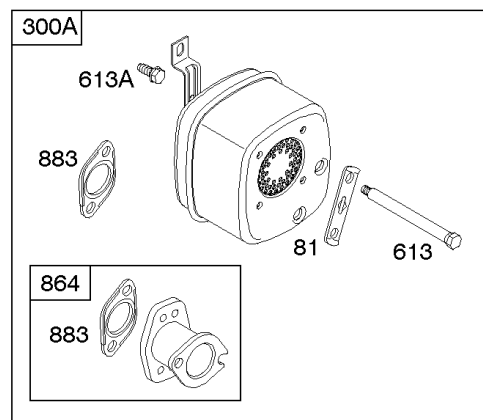

Air Cleaner, Blower Housing, Exhaust System, Fuel Supply

REF NO	PART NO	QTY	DESCRIPTION
864	796002		ADAPTER, Muffler -(2 1/4" Long)
883	692236		GASKET, Exhaust
957	795027		CAP, Fuel Tank -(Standard)
957A	799719		CAP, Fuel Tank -(Carbon In Cap)
958	698183		VALVE, Fuel Shut Off
964	799159		CAP, Connector -(EVAP)
968B	591646		COVER, Air Cleaner -(Black-Compatible With Canister Style Filter)
972	799111		TANK, Fuel -(Fluorinated)
994	794945		ARRESTOR, Spark
1040	698368		PLATE, Trim -(Black)
1139	796449		WASHER -(Fuel Pump Bracket)
1266	691917		SEAL, O-Ring -(Intake Elbow)

Not For Reproduction