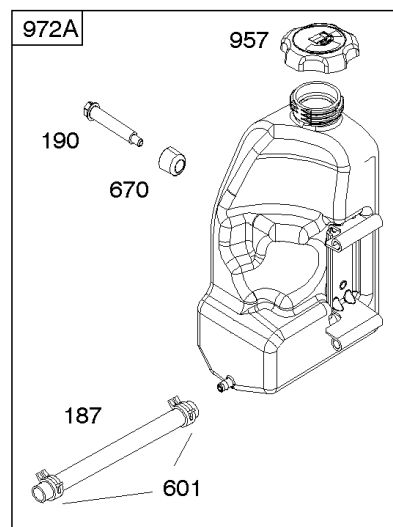

Air Cleaner, Blower Housing, Exhaust System, Fuel Supply

REF NO	PART NO	QTY	DESCRIPTION
864	796002		ADAPTER, Muffler -(2 1/4" Long)
883	692236		GASKET, Exhaust
957	795027		CAP, Fuel Tank -(Standard)
957A	799719		CAP, Fuel Tank -(Carbon In Cap)
958	698183		VALVE, Fuel Shut Off
964	799159		CAP, Connector -(EVAP)
968B	591646		COVER, Air Cleaner -(Black-Compatible With Canister Style Filter)
972	799111		TANK, Fuel -(Fluorinated)
994	794945		ARRESTOR, Spark
1040	698368		PLATE, Trim -(Black)
1139	796449		WASHER -(Fuel Pump Bracket)
1266	691917		SEAL, O-Ring -(Intake Elbow)

Not For Reproduction