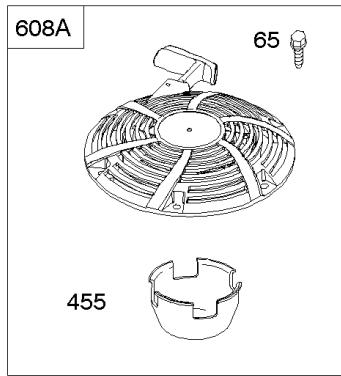

Electric & Rewind Starter, Flywheel

REF NO	PART NO	QTY	DESCRIPTION
23B	591761		FLYWHEEL
24	591757		KEY, Flywheel
37	697352		GUARD, Flywheel
37A	697626		GUARD, Flywheel
56	695129		PULLEY, Starter
57	695131		SPRING, Rewind Starter
58	695132		ROPE, Starter
60	490652		HANDLE, Starter Rope
65	690940		SCREW -(Rewind Starter)
78	691693		SCREW -(Flywheel Guard)
78A	690364		SCREW -(Flywheel Guard)
309	593934		MOTOR, Starter
310	690323		BOLT -(Starter Motor)
324	593933		SCREEN/CUP ASSEMBLY
363	19203		PULLER, Flywheel
415A	794129		PLUG -(Cover/Retainer)
455A	796615		CUP, Flywheel -(Non Washable)
456	695128		PLATE, Pawl Friction
459	281505S		PAWL, Ratchet
462	691261		WASHER -(Starter Cable)
503	691532		STRAP, Starter
510	693699		DRIVE, Starter
513	692024		CLUTCH, Drive
563A	799359		SCREW -(Debris Screen Guard)
579	691029		NUT -(Starter Cable)
597	691696		SCREW -(Pawl Friction Plate)
608A	591606		STARTER, Rewind
689	691855		SPRING, Friction
697	791680		SCREW -(Starter Motor) (Drive Cap)
729A	691224		CLIP, Wire -(Starter Motor)
783	593935		GEAR, Pinion
797	693167		NUT -(Brush Retainer)
801	691283		CAP, Drive
802	691286		CAP, End
949A	799358		GUARD, Debris Screen
1005	796082		FAN, Flywheel
1044	698139		SCREW -(Flywheel)
1051	691265		RING, Retaining
1090	691293		RETAINER, Brush