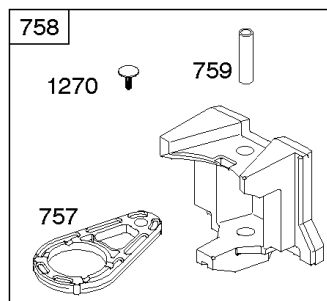

Camshaft, Crankshaft, Counter Weight, Piston, Rings, Connecting Rod

REF NO	PART NO	QTY	DESCRIPTION
16	593417		CRANKSHAFT
24	591757		KEY, Flywheel
25	595053		PISTON ASSEMBLY -(Standard)
25	595054		PISTON ASSEMBLY -(.020" Oversize)
26	792643		SET, Ring -(.020 Oversize)
26	797011		SET, Ring -(Standard)
27	698469		LOCK, Piston Pin
28	797013		PIN, Piston
29	791633		ROD, Connecting -(Standard)
32	791118		SCREW -(Connecting Rod)
43	691968		SLINGER, Governor/Oil
45	690564		TAPPET, Valve
46	793880		CAMSHAFT
357	691483		KEY, Drive Pulley
377	691639		KEY, Timing
741	697128		GEAR, Timing
757	793242		LINK, Counterweight
758	593418		COUNTERWEIGHT
759	697392		PIN, Counterweight
1270	793243		PLUG, AVS Counterweight