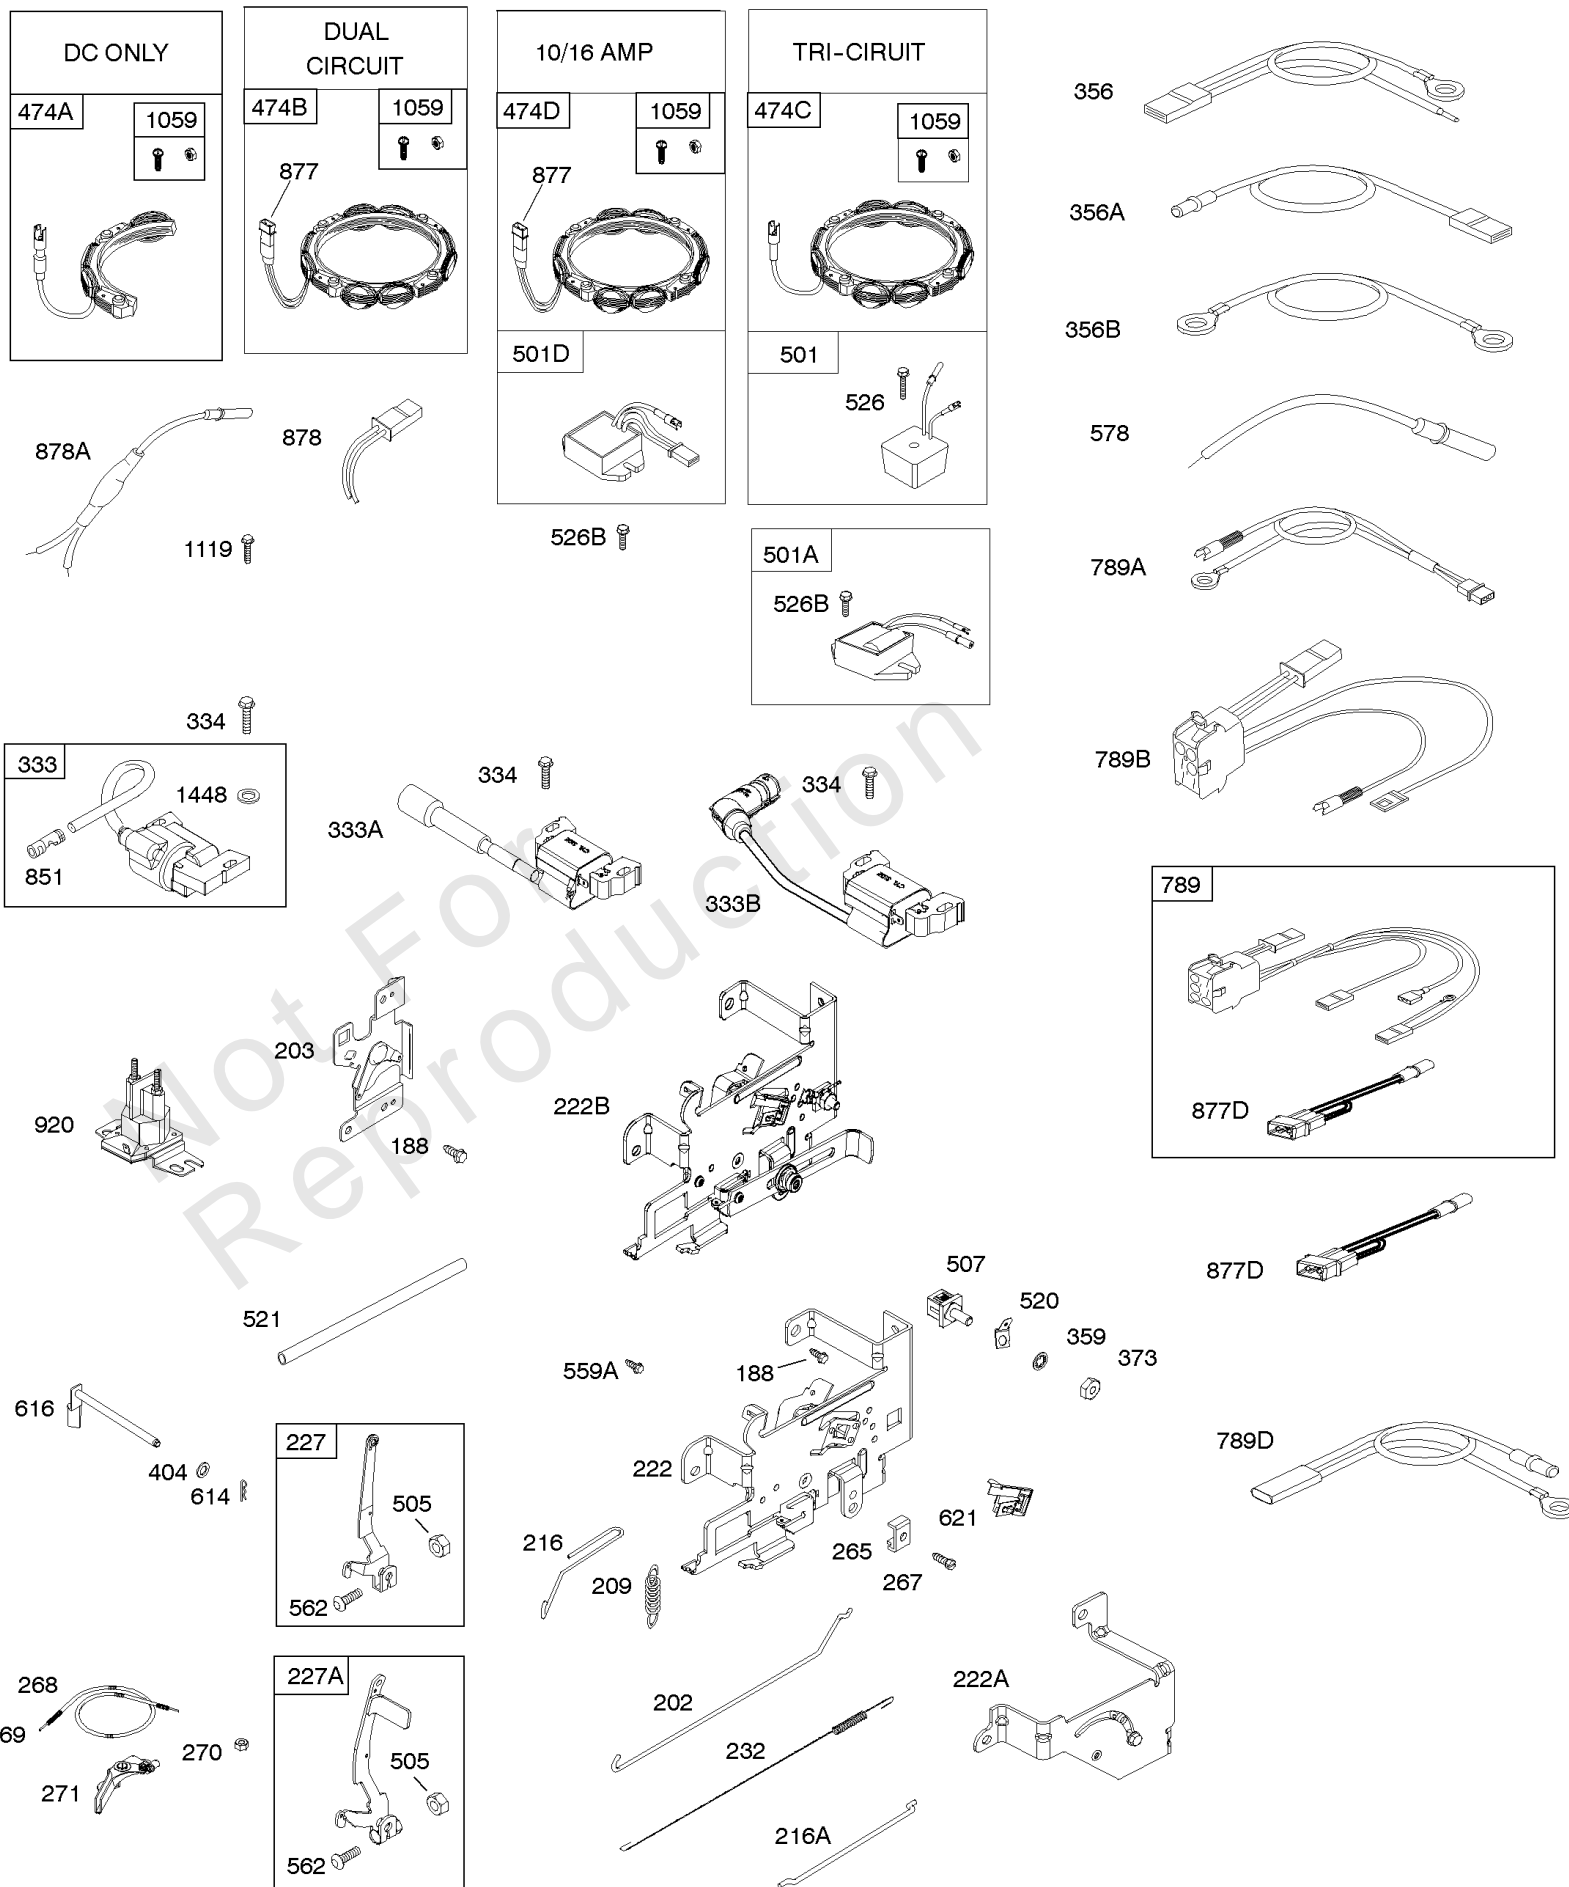

Not For Reproduction

Alternator, Controls, Governor Spring, Ignition

REF NO	PART NO	QTY	DESCRIPTION
188	691693		SCREW -(Control Bracket)
202	691841		LINK, Mechanical Governor
203	691381		CRANK, Bell
209	792602		SPRING, Governor -(Red)
216	691840		LINK, Choke
216A	691281		LINK, Choke
222	694042		BRACKET, Control
227	691374		LEVER, Governor Control
232	691842		SPRING, Governor Link
265	691024		CLAMP, Casing
267	794904		SCREW -(Casing Clamp) (#10-32x.62)
267	699891		SCREW -(Casing Clamp) (#8-32x.50)
268	691025		CASING, Control Wire -(Cut To Required Length)
269	691026		WIRE, Control -(Cut To Required Length)
270	691027		NUT -(Control Wire Casing)
271	691028		LEVER, Control
333	799650		ARMATURE, Magneto -Used Before Code Date 16080900
333A	594626		ARMATURE, Magneto -Used After Code Date 16080800
334	691061		SCREW -(Magneto Armature)
356	398808		WIRE, Stop -(Cut To Required Length)
356A	697397		WIRE, Stop
356B	697089		WIRE, Stop
359	691077		WASHER -(Ground Terminal)
373	845823		NUT -(Ground Terminal)
404	691691		WASHER -(Governor Crank)
474B	592831		ALTERNATOR -(Dual Circuit)
501	794360		REGULATOR
505	691251		NUT -(Governor Control Lever)
507	691972		INSULATOR
520	691084		TERMINAL, Ground
521	690581		SHIELD, Cable
526	697088		SCREW -(Regulator)
526B	697348		SCREW -(Regulator)
559A	693675		SCREW -(Remote Choke Stop) (Length .419 Inches)
562	691119		BOLT -(Governor Control Lever)
578	692306		WIRE ASSEMBLY
614	691620		PIN, Cotter