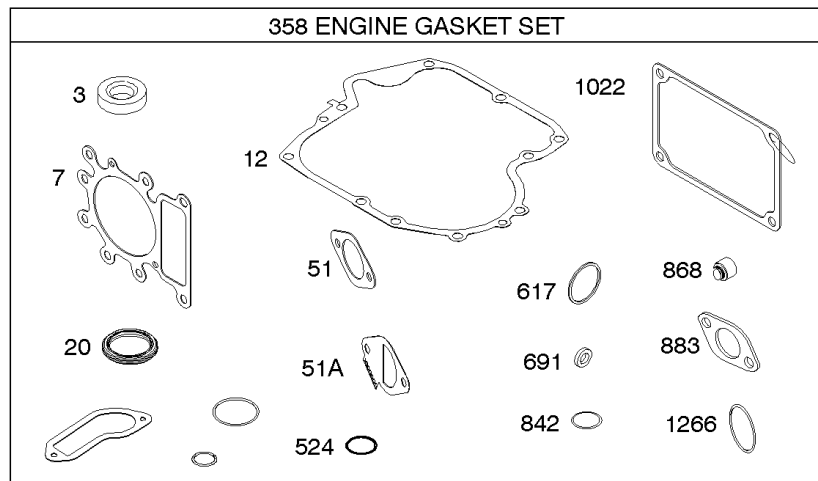

Carburetor - Ruixing

REF NO	PART NO	QTY	DESCRIPTION
51	692137		GASKET, Intake
95B	593897		SCREW -(Throttle Valve) (Ruixing)
98B	846817		KIT, Idle Speed -(Ruixing)
104B	594860		PIN, Float Hinge -(Ruixing)
105B	594868		VALVE, Float Needle -(Ruixing)
108B	594863		VALVE, Choke -(Ruixing)
121B	594886		KIT, Carburetor Overhaul -(Ruixing)
130B	594858		VALVE, Throttle -(Ruixing)
131B	594856		KIT, Throttle Shaft -(Ruixing)
133B	594859		FLOAT, Carburetor -(Ruixing)
137B	594861		GASKET, Float Bowl -(Ruixing)
141B	594862		KIT, Choke Shaft -(Ruixing)
147B	594872		JET, Pilot -(Ruixing)
217B	594864		SPRING, Choke Return -(Ruixing)
276B	846640		WASHER, Sealing -(Ruixing)
633C	594866		SEAL, Choke/Throttle Shaft -(Ruixing)
633E	797629		SEAL, Choke/Throttle Shaft -(Ruixing)
633D	594865		SEAL, Choke/Throttle Shaft -(Ruixing)
947B	846639		SOLENOID, Fuel -(Ruixing)
975B	594867		BOWL, Float -(Ruixing)