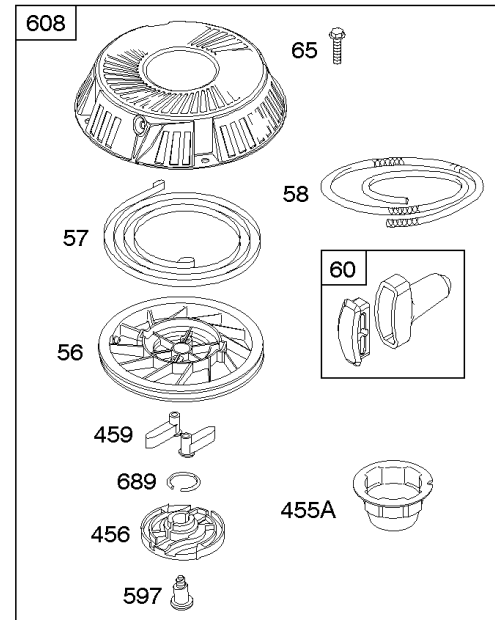

Electric & Rewind Starter, Flywheel

REF NO	PART NO	QTY	DESCRIPTION
23B	591761		FLYWHEEL
24	591757		KEY, Flywheel
37	697352		GUARD, Flywheel
37A	697626		GUARD, Flywheel
56	695129		PULLEY, Starter
57	695131		SPRING, Rewind Starter
58	695132		ROPE, Starter
60	490652		HANDLE, Starter Rope
65	690940		SCREW -(Rewind Starter)
78	691693		SCREW -(Flywheel Guard)
78A	690364		SCREW -(Flywheel Guard)
309	593934		MOTOR, Starter
310	690323		BOLT -(Starter Motor)
324	593933		SCREEN/CUP ASSEMBLY
363	19203		PULLER, Flywheel
415A	794129		PLUG -(Cover/Retainer)
455A	796615		CUP, Flywheel -(Non Washable)
456	695128		PLATE, Pawl Friction
459	281505S		PAWL, Ratchet
462	691261		WASHER -(Starter Cable)
503	691532		STRAP, Starter
510	693699		DRIVE, Starter
513	692024		CLUTCH, Drive
563A	799359		SCREW -(Debris Screen Guard)
579	691029		NUT -(Starter Cable)
597	691696		SCREW -(Pawl Friction Plate)
608A	591606		STARTER, Rewind
689	691855		SPRING, Friction
697	791680		SCREW -(Starter Motor) (Drive Cap)
729A	691224		CLIP, Wire -(Starter Motor)
783	593935		GEAR, Pinion
797	693167		NUT -(Brush Retainer)
801	691283		CAP, Drive
802	691286		CAP, End
949A	799358		GUARD, Debris Screen
1005	796082		FAN, Flywheel
1044	698139		SCREW -(Flywheel)
1051	691265		RING, Retaining
1090	691293		RETAINER, Brush