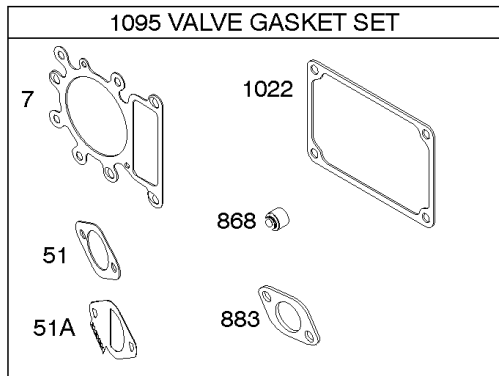

Carburetor - Ruixing

REF NO	PART NO	QTY	DESCRIPTION
51	692137		GASKET, Intake
95B	593897		SCREW -(Throttle Valve) (Ruixing)
98B	846817		KIT, Idle Speed -(Ruixing)
104B	594860		PIN, Float Hinge -(Ruixing)
105B	594868		VALVE, Float Needle -(Ruixing)
108B	594863		VALVE, Choke -(Ruixing)
121B	594886		KIT, Carburetor Overhaul -(Ruixing)
130B	594858		VALVE, Throttle -(Ruixing)
131B	594856		KIT, Throttle Shaft -(Ruixing)
133B	594859		FLOAT, Carburetor -(Ruixing)
137B	594861		GASKET, Float Bowl -(Ruixing)
141B	594862		KIT, Choke Shaft -(Ruixing)
147B	594872		JET, Pilot -(Ruixing)
217B	594864		SPRING, Choke Return -(Ruixing)
276B	846640		WASHER, Sealing -(Ruixing)
633C	594866		SEAL, Choke/Throttle Shaft -(Ruixing)
633E	797629		SEAL, Choke/Throttle Shaft -(Ruixing)
633D	594865		SEAL, Choke/Throttle Shaft -(Ruixing)
947B	846639		SOLENOID, Fuel -(Ruixing)
975B	594867		BOWL, Float -(Ruixing)