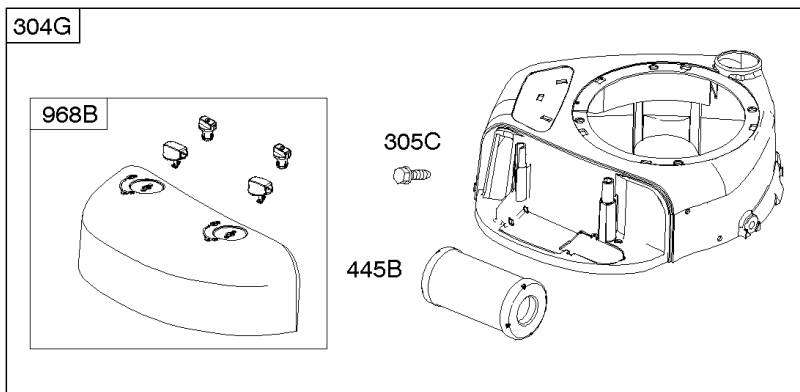

Air Cleaner, Blower Housing, Exhaust System, Fuel Supply

REF NO	PART NO	QTY	DESCRIPTION
864	796002		ADAPTER, Muffler -(2 1/4" Long)
883	692236		GASKET, Exhaust
957	795027		CAP, Fuel Tank -(Standard)
957A	799719		CAP, Fuel Tank -(Carbon In Cap)
958	698183		VALVE, Fuel Shut Off
964	799159		CAP, Connector -(EVAP)
968B	591646		COVER, Air Cleaner -(Black-Compatible With Canister Style Filter)
972	799111		TANK, Fuel -(Fluorinated)
994	794945		ARRESTOR, Spark
1040	698368		PLATE, Trim -(Black)
1139	796449		WASHER -(Fuel Pump Bracket)
1266	691917		SEAL, O-Ring -(Intake Elbow)

Not For Reproduction