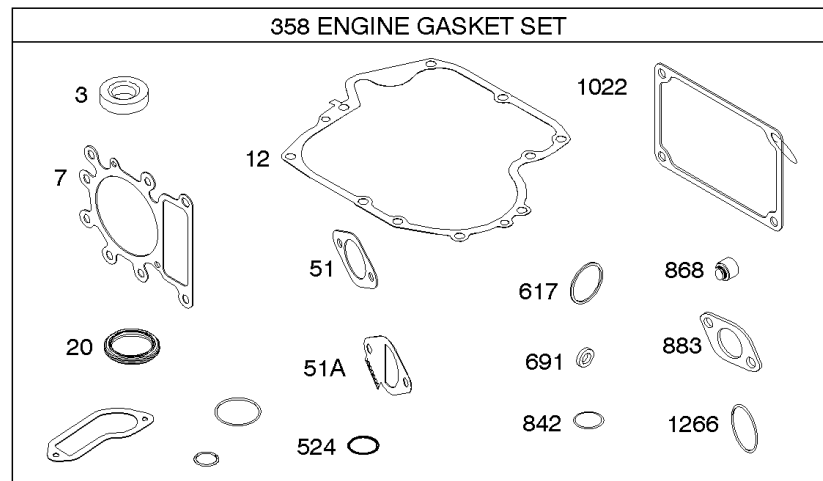

Cylinder Head, Gasket Set - Engine, Gasket Set - Valve, Intake Manifold, Valves

REF NO	PART NO	QTY	DESCRIPTION
3	391086S		SEAL, Oil -(Magneto Side)
5	796183		HEAD, Cylinder
7	273280S		GASKET, Cylinder Head
12	697110		GASKET, Crankcase -(.015" Thick)(Standard)
13	690360		SCREW -(Cylinder Head)
20	795387		SEAL, Oil -(PTO Side)
33	792868		VALVE, Exhaust -(Chrome)
34	791935		VALVE, Intake
35	691279		SPRING, Valve -(Intake)
36	691279		SPRING, Valve -(Exhaust)
42	499586		KEEPER, Valve
45	690564		TAPPET, Valve
50	592845		MANIFOLD, Intake
51	692137		GASKET, Intake
51A	796081		GASKET, Intake
53	591260		STUD -(Carburetor)
54	691148		SCREW -(Intake Manifold)
186	794873		CONNECTOR, Hose -(TEMP/MAP Sensor) (Intake Manifold)
192	691986		ADJUSTER, Rocker Arm
238	691843		CAP, Valve
337	792015		PLUG, Spark -(Resistor EMS)
337	491055S		PLUG, Spark -(Resistor)
337	691043		PLUG, Spark -(EMS)
358	796181		GASKET SET, Engine
383	19576S		WRENCH, Spark Plug
415	794903		PLUG -(TEMP/MAP Sensor) (Intake Manifold)
524	691032		SEAL, O-Ring
617	692138		SEAL, O-Ring -(Intake Manifold) (TEMP/MAP Sensor) (Intake Manifold)
635	691909		BOOT, Spark Plug
654	690958		NUT -(Carburetor)
691	692407		SEAL, Governor Shaft
830	691095		STUD, Rocker Arm
842	691031		SEAL, O-Ring -(Dipstick Tube)
850	100106		SEALANT, Liquid -(Rocker Cover Gasket and Breather Gasket)
868	690968		SEAL, Valve
883	692236		GASKET, Exhaust
914	691108		SCREW -(Rocker Cover)
1022	272475S		GASKET, Rocker Cover