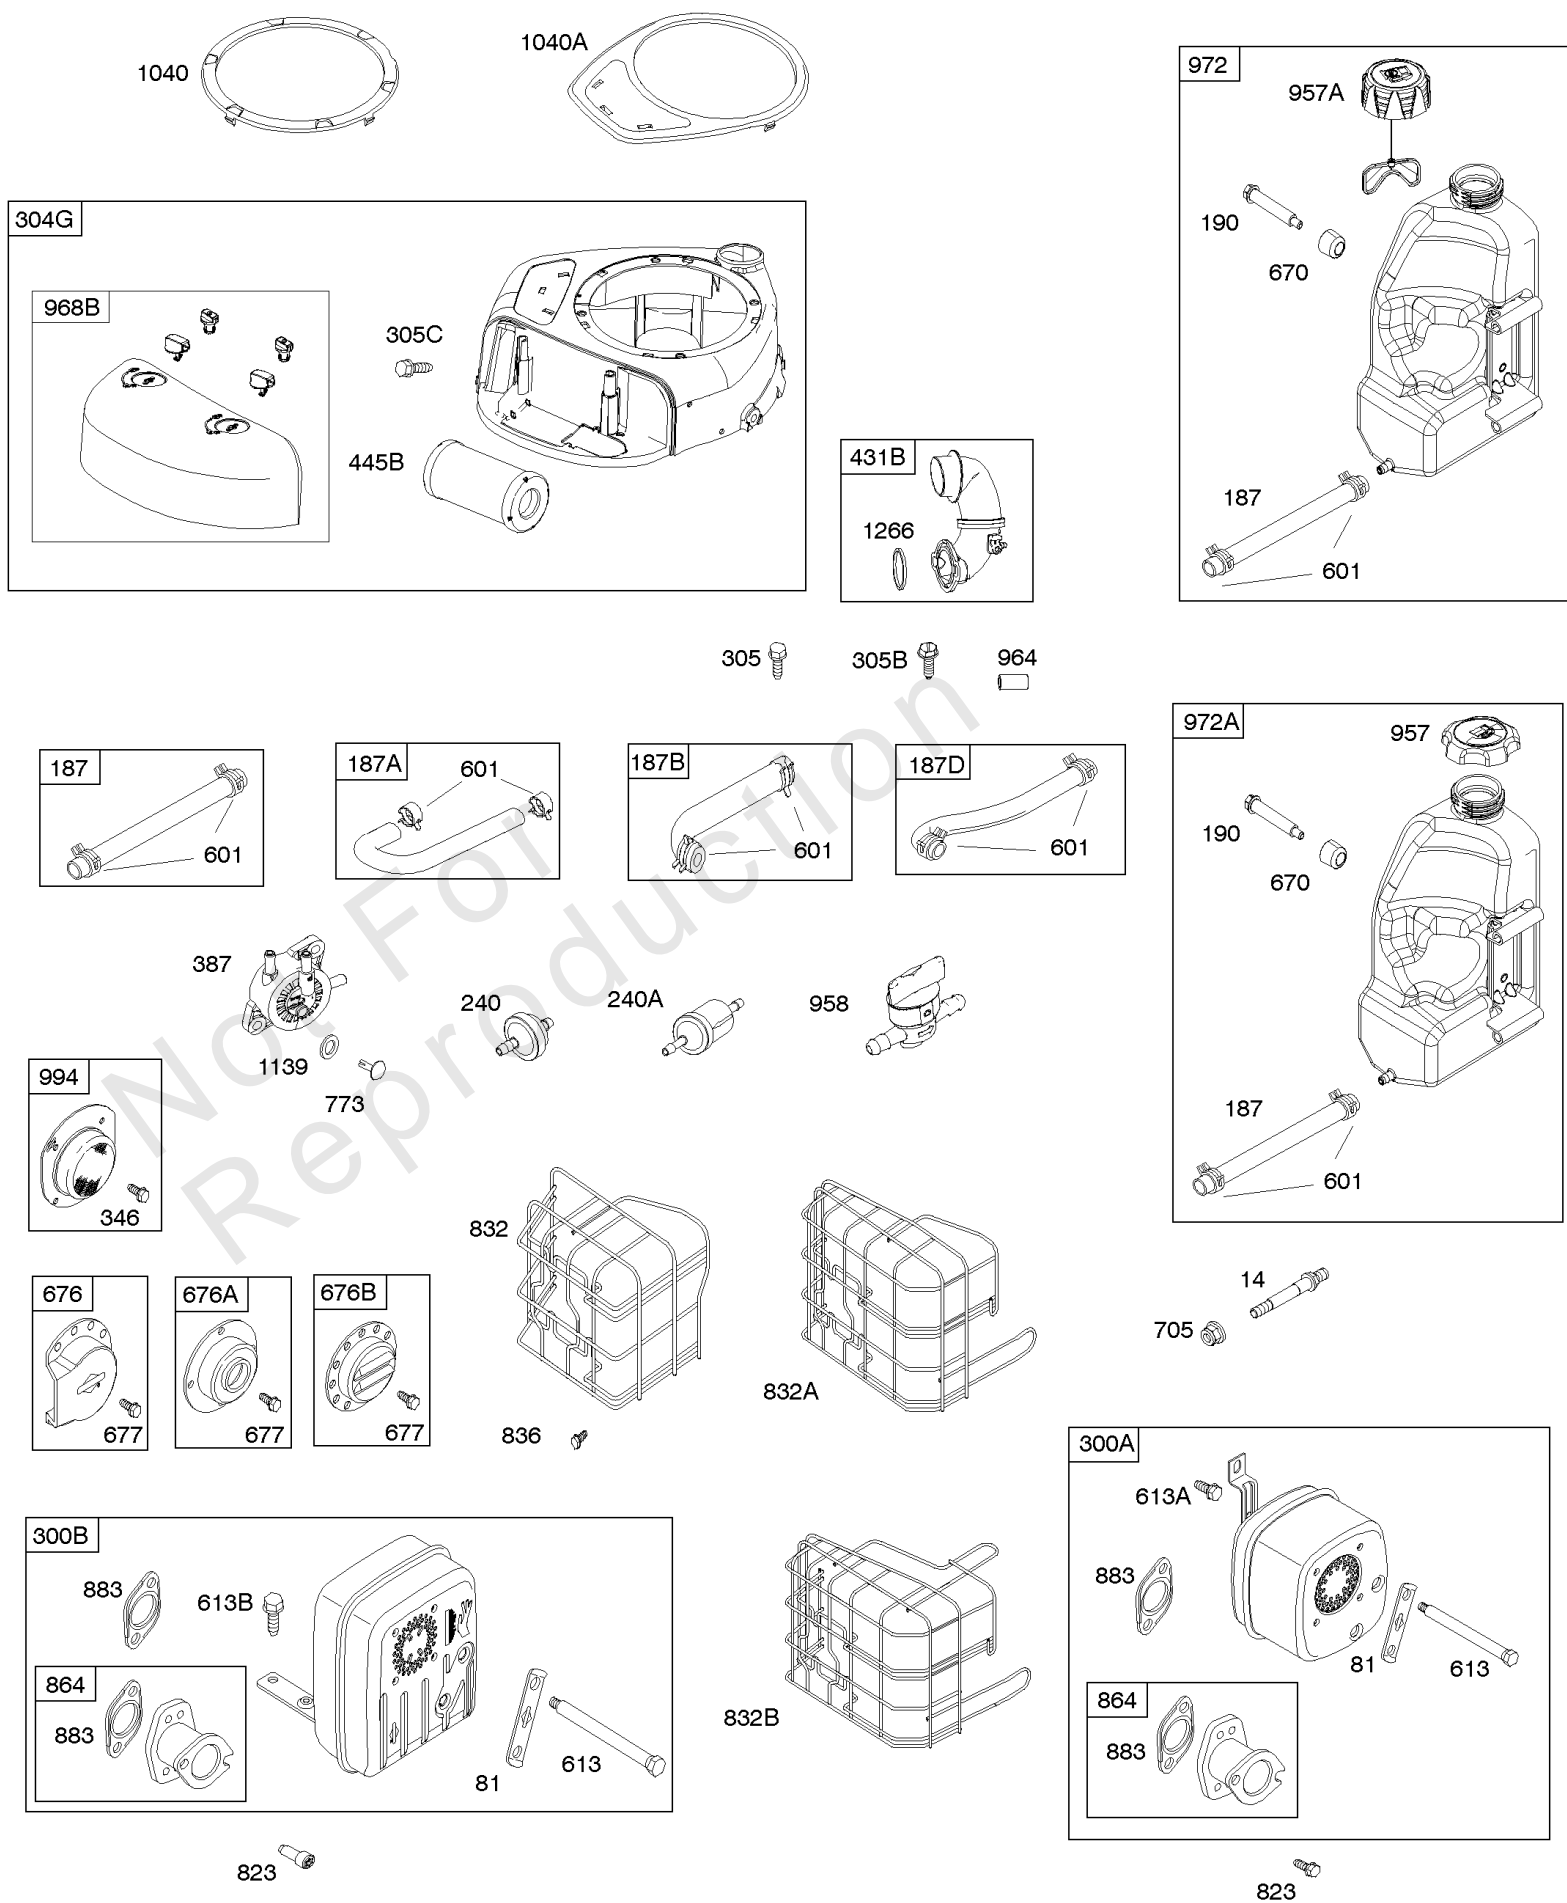

Air Cleaner, Blower Housing, Exhaust System, Fuel Supply

REF NO	PART NO	QTY	DESCRIPTION
14	790560		STUD -(Cylinder Head)
81	691178		LOCK, Muffler Screw
187	791766		LINE, Fuel -(15" Long)(Cut to Required Length)
187A	796491		LINE, Fuel -(Formed)(Cut To Required Length)
187D	791744		LINE, Fuel -(Formed)(Cut To Required Length)
187B	791805		LINE, Fuel -(Formed)(Cut To Required Length)
190	796174		SCREW -(Fuel Tank)
240	394358S		FILTER, Fuel -(White, 75 Microns)
240A	84001895		FILTER, Fuel
300A	796000		MUFFLER
300B	795997		MUFFLER
304G	591641		HOUSING, Blower -(Black-Compatible With Canister Style Filter)
305	697102		SCREW -(Blower Housing)
305B	795891		SCREW -(Blower Housing) (Blower Housing To Intake Elbow)
305C	799370		SCREW -(Blower Housing) (Used On Grommet Style Blower Housings)
346	794845		SCREW -(Spark Arrestor)
387	808656		PUMP, Fuel
431B	797901		ELBOW, Intake -(EVAP)
445B	591583		FILTER, A/C Cartridge -(Canister)
601	791850		CLAMP, Hose -(Green)
613	691416		SCREW -(Muffler)
613A	691678		SCREW -(Muffler)
613B	690297		SCREW -(Muffler)
670	796175		SPACER, Fuel Tank
676	795036		DEFLECTOR, Muffler
676A	396903		DEFLECTOR, Muffler
676B	795038		DEFLECTOR, Muffler
677	690367		SCREW -(Muffler Deflector) (#8-18 x 0.563 lg)
677	690661		SCREW -(Muffler Deflector) (#8-18 x 0.375 lg)
705	790561		NUT -(Fuel Tank)
773	796448		RETAINER
823	698941		SCREW -(Muffler Adapter)
832	790244		GUARD, Muffler
832A	595029		GUARD, Muffler
832B	706336		GUARD, Muffler
836	690367		SCREW -(Muffler Guard)