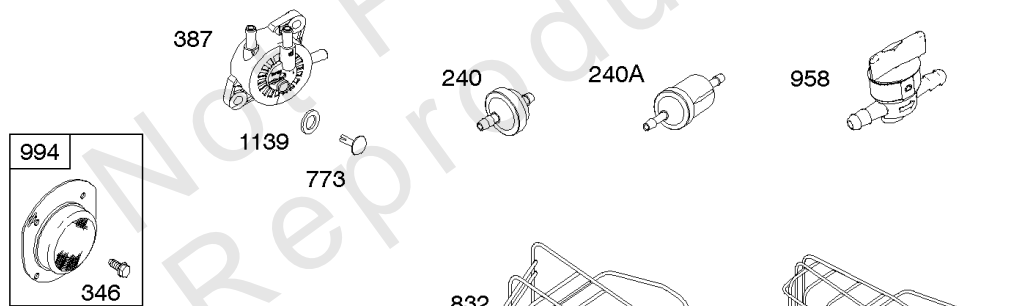

Air Cleaner, Blower Housing, Exhaust System, Fuel Supply

REF NO	PART NO	QTY	DESCRIPTION
864	796002		ADAPTER, Muffler -(2 1/4" Long)
883	692236		GASKET, Exhaust
957	795027		CAP, Fuel Tank -(Standard)
957A	799719		CAP, Fuel Tank -(Carbon In Cap)
958	698183		VALVE, Fuel Shut Off
964	799159		CAP, Connector -(EVAP)
968B	591646		COVER, Air Cleaner -(Black-Compatible With Canister Style Filter)
972	799111		TANK, Fuel -(Fluorinated)
994	794945		ARRESTOR, Spark
1040	698368		PLATE, Trim -(Black)
1139	796449		WASHER -(Fuel Pump Bracket)
1266	691917		SEAL, O-Ring -(Intake Elbow)

Not For Reproduction