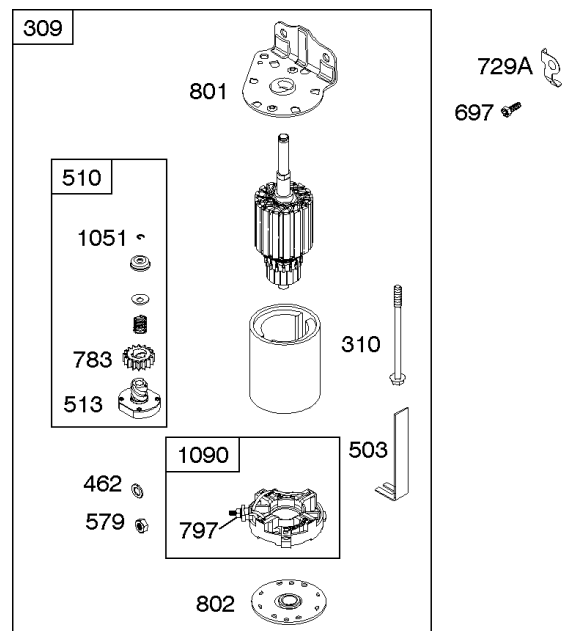

Electric & Rewind Starter, Flywheel

REF NO	PART NO	QTY	DESCRIPTION
23B	591761		FLYWHEEL
24	591757		KEY, Flywheel
37	697352		GUARD, Flywheel
37A	697626		GUARD, Flywheel
56	695129		PULLEY, Starter
57	695131		SPRING, Rewind Starter
58	695132		ROPE, Starter
60	490652		HANDLE, Starter Rope
65	690940		SCREW -(Rewind Starter)
78	691693		SCREW -(Flywheel Guard)
78A	690364		SCREW -(Flywheel Guard)
309	593934		MOTOR, Starter
310	690323		BOLT -(Starter Motor)
324	593933		SCREEN/CUP ASSEMBLY
363	19203		PULLER, Flywheel
415A	794129		PLUG -(Cover/Retainer)
455A	796615		CUP, Flywheel -(Non Washable)
456	695128		PLATE, Pawl Friction
459	281505S		PAWL, Ratchet
462	691261		WASHER -(Starter Cable)
503	691532		STRAP, Starter
510	693699		DRIVE, Starter
513	692024		CLUTCH, Drive
563A	799359		SCREW -(Debris Screen Guard)
579	691029		NUT -(Starter Cable)
597	691696		SCREW -(Pawl Friction Plate)
608A	591606		STARTER, Rewind
689	691855		SPRING, Friction
697	791680		SCREW -(Starter Motor) (Drive Cap)
729A	691224		CLIP, Wire -(Starter Motor)
783	593935		GEAR, Pinion
797	693167		NUT -(Brush Retainer)
801	691283		CAP, Drive
802	691286		CAP, End
949A	799358		GUARD, Debris Screen
1005	796082		FAN, Flywheel
1044	698139		SCREW -(Flywheel)
1051	691265		RING, Retaining
1090	691293		RETAINER, Brush