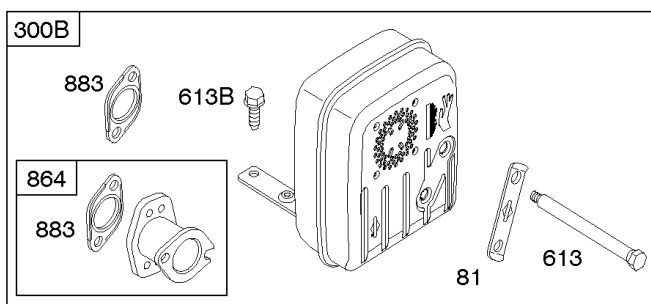

Air Cleaner, Blower Housing, Exhaust System, Fuel Supply

REF NO	PART NO	QTY	DESCRIPTION
864	796002		ADAPTER, Muffler -(2 1/4" Long)
883	692236		GASKET, Exhaust
957	795027		CAP, Fuel Tank -(Standard)
957A	799719		CAP, Fuel Tank -(Carbon In Cap)
958	698183		VALVE, Fuel Shut Off
964	799159		CAP, Connector -(EVAP)
968B	591646		COVER, Air Cleaner -(Black-Compatible With Canister Style Filter)
972	799111		TANK, Fuel -(Fluorinated)
994	794945		ARRESTOR, Spark
1040	698368		PLATE, Trim -(Black)
1139	796449		WASHER -(Fuel Pump Bracket)
1266	691917		SEAL, O-Ring -(Intake Elbow)

Not For Reproduction