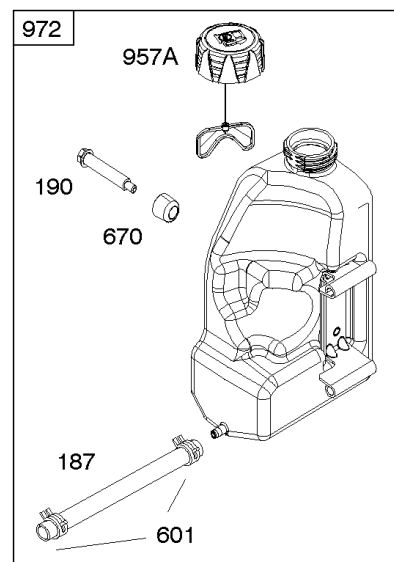

Air Cleaner, Blower Housing, Exhaust System, Fuel Supply

REF NO	PART NO	QTY	DESCRIPTION
864	796002		ADAPTER, Muffler -(2 1/4" Long)
883	692236		GASKET, Exhaust
957	795027		CAP, Fuel Tank -(Standard)
957A	799719		CAP, Fuel Tank -(Carbon In Cap)
958	698183		VALVE, Fuel Shut Off
964	799159		CAP, Connector -(EVAP)
968B	591646		COVER, Air Cleaner -(Black-Compatible With Canister Style Filter)
972	799111		TANK, Fuel -(Fluorinated)
994	794945		ARRESTOR, Spark
1040	698368		PLATE, Trim -(Black)
1139	796449		WASHER -(Fuel Pump Bracket)
1266	691917		SEAL, O-Ring -(Intake Elbow)

Not For Reproduction