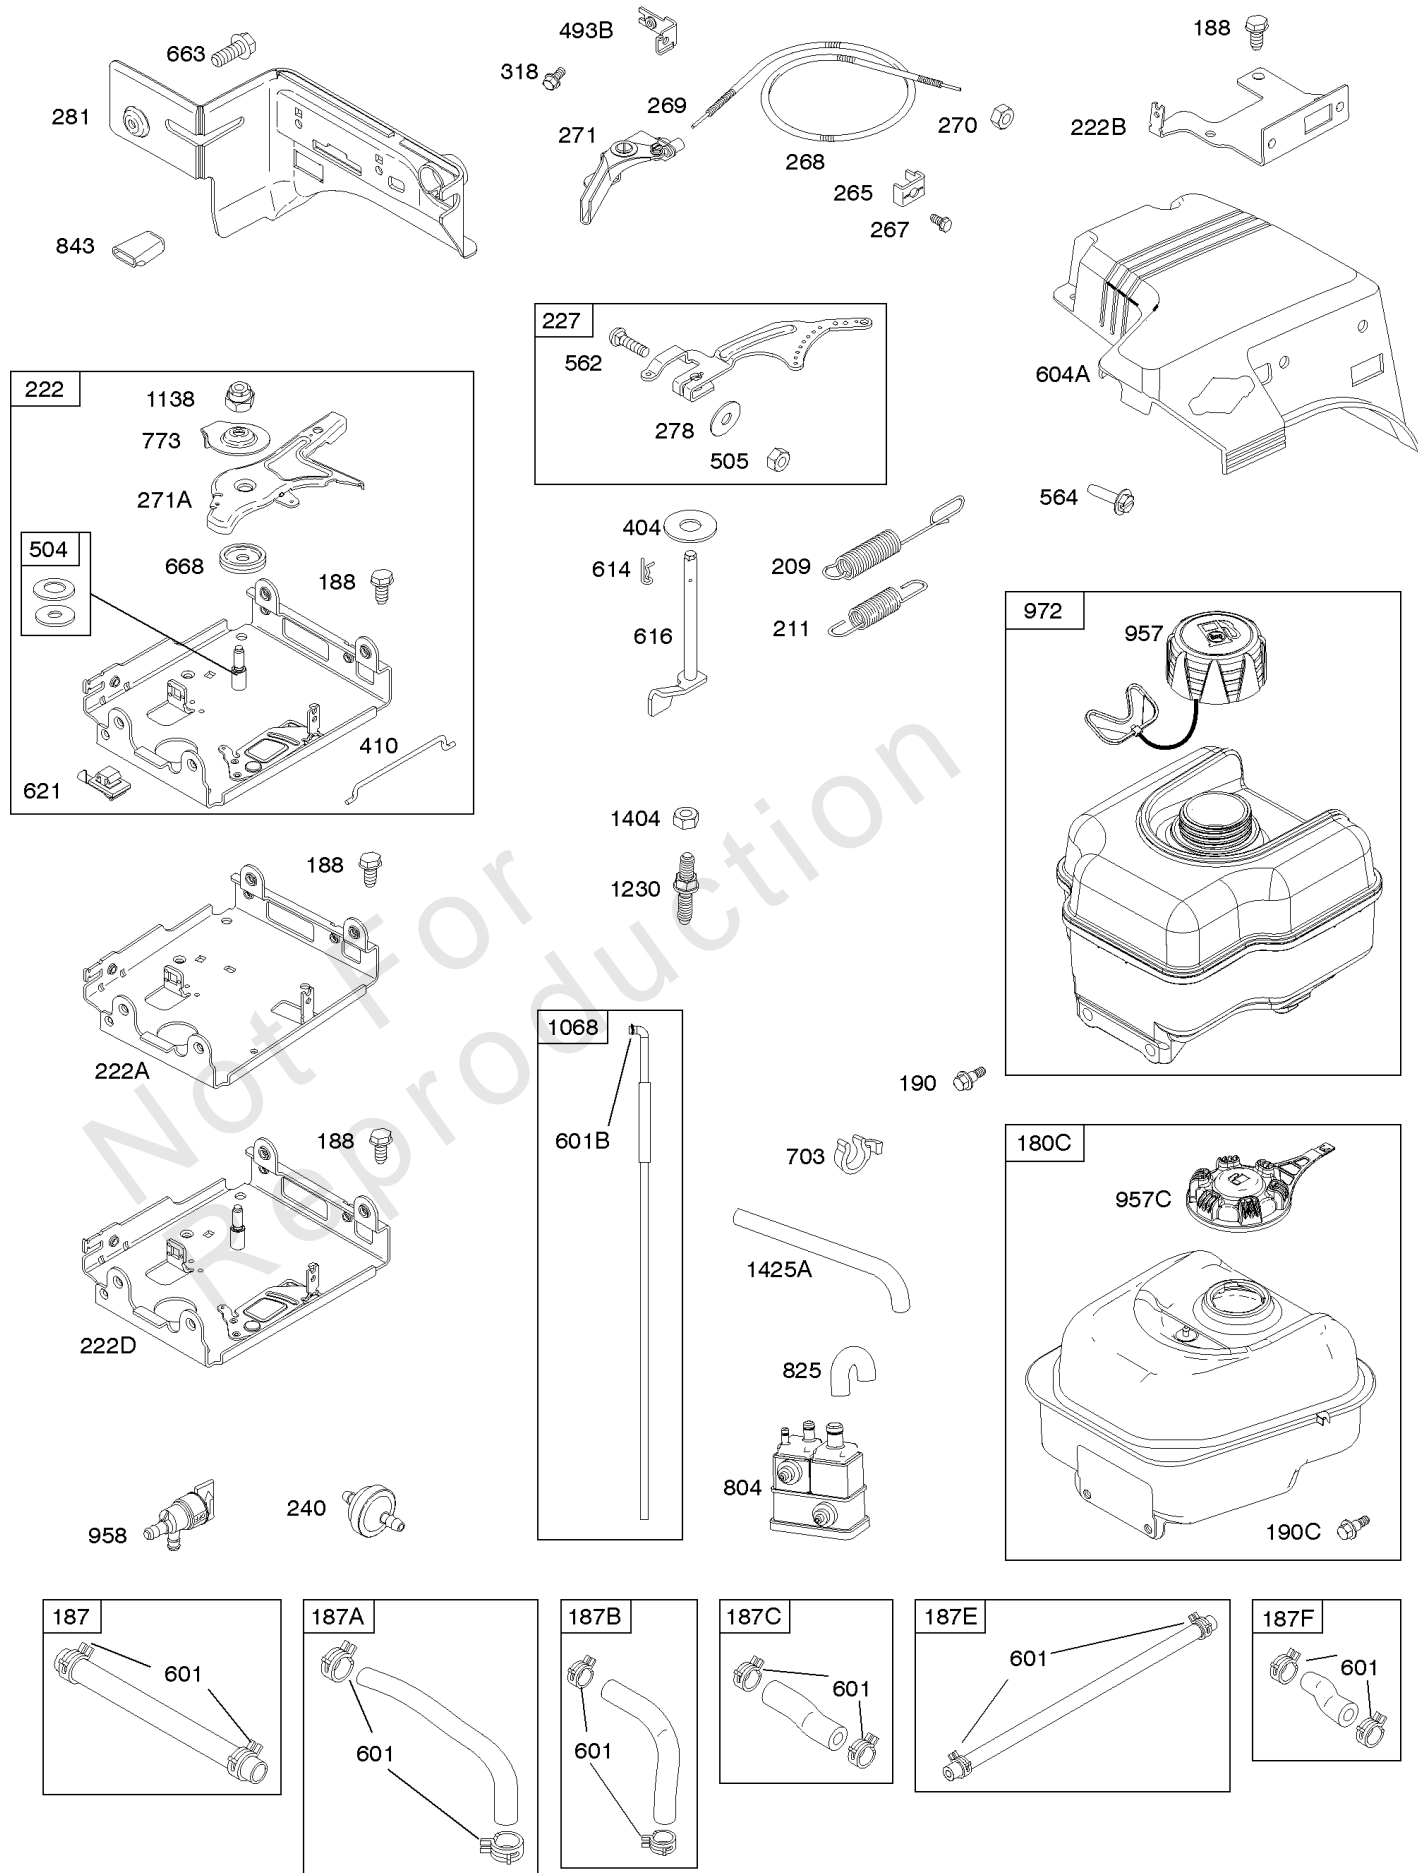

Controls, Fuel Supply, Governor Spring

REF NO	PART NO	QTY	DESCRIPTION
187	791766		LINE, Fuel -(15" Long)(Cut to Required Length)
187A	791869		LINE, Fuel
187B	791834		LINE, Fuel
187C	791871		LINE, Fuel
187F	795046		LINE, Fuel
187E	791745		LINE, Fuel -(23 Inches)(Cut To Required Length)
188	699479		SCREW -(Control Bracket)
190	699220		SCREW -(Fuel Tank)
209	694867		SPRING, Governor
211	695307		SPRING, Governed Idle
222	794799		BRACKET, Control
227	694864		LEVER, Governor Control
240	394358S		FILTER, Fuel
265	691024		CLAMP, Casing
267	699492		SCREW -(Casing Clamp)
268	691025		CASING, Control Wire
269	691026		WIRE, Control
270	691027		NUT -(Control Wire Casing)
271	691028		LEVER, Control
271A	695381		LEVER, Control
278	792008		WASHER -(Governor Lever) -Used Before Code Date 09101900
278	798196		WASHER -(Governor Control Lever) -Used After Code Date 09101800
281	697268		PANEL, Control
318	699234		SCREW -(Mounting Bracket) (Remote Choke)
404	795759		WASHER -(Governor Crank)
410	695382		LINK, Control
493B	794782		BRACKET, Mounting -(Remote Choke)
504	695383		SET, Friction Washer
505	691251		NUT -(Governor Control Lever) -Used Before Code Date 09101900
505	793515		NUT -(Governor Control Lever) -Used After Code Date 09101800
562	793216		BOLT -(Governor Lever) -Used Before Code Date 09101900
562	798197		BOLT -(Governor Control Lever) -Used After Code Date 09101800
564	699492		SCREW -(Control Cover) (18.67 mm Long)
601	791850		CLAMP, Hose
601B	795230		CLAMP, Hose
604A	791752		COVER, Control