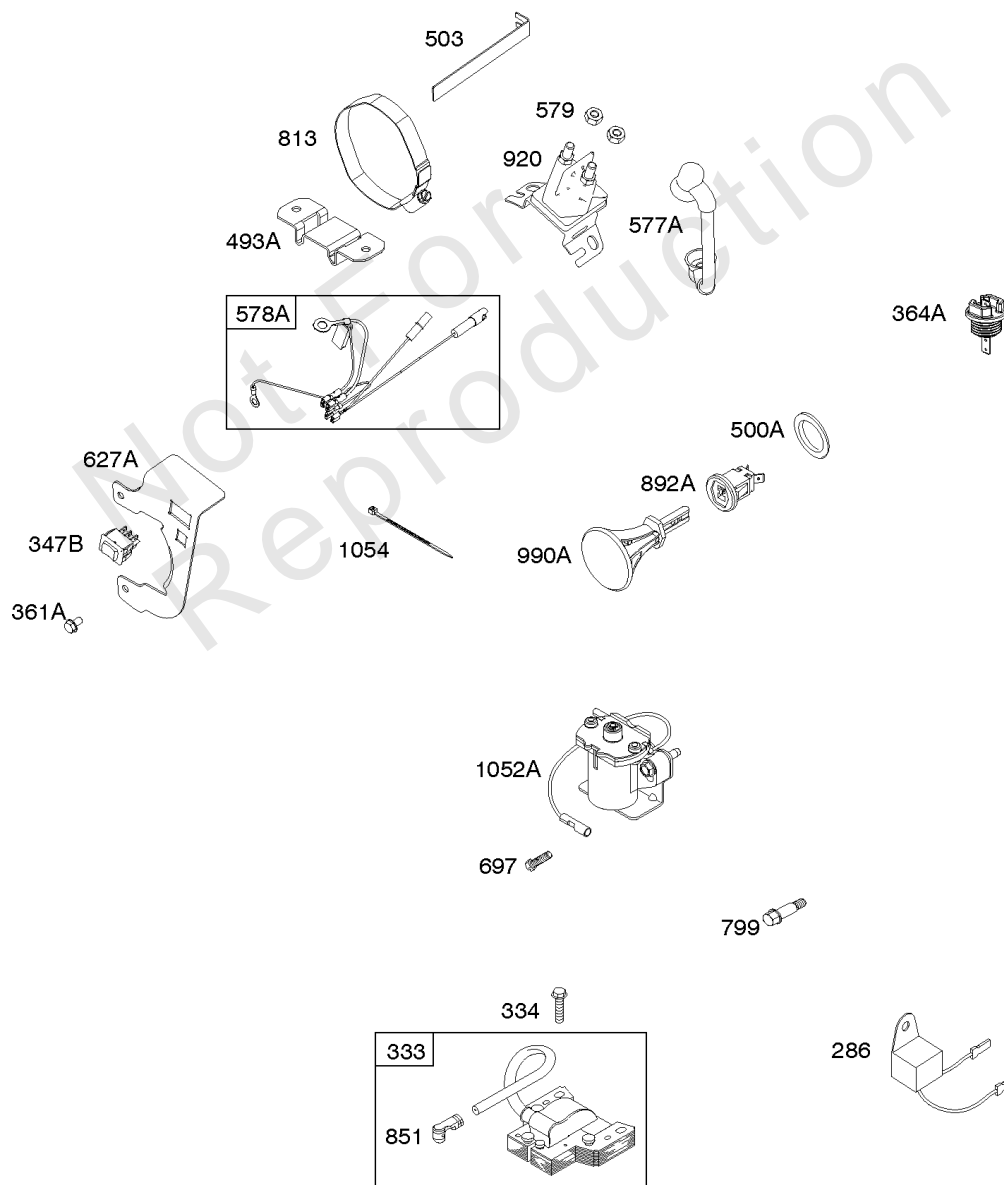

1119 	578 	526 501 
---	--	---

Alternator, Ignition

REF NO	PART NO	QTY	DESCRIPTION
286	793696		MODULE, Oil Sensor
333	492341		ARMATURE, Magneto
334	699477		SCREW -(Magneto Armature)
347B	790949		SWITCH, Rocker
356	695630		WIRE, Stop
356A	692390		WIRE, Stop
356B	699340		WIRE, Stop
356H	795332		WIRE, Stop
356L	792609		WIRE, Stop
356M	794290		WIRE, Stop
356E	696328		WIRE, Stop
356G	697336		WIRE, Stop
356K	697397		WIRE, Stop
361A	691693		SCREW -(Starting Switch)
364A	699947		TERMINAL, Oil Plug
474D	695466		ALTERNATOR -(10 Amp Regulated)
493A	691177		BRACKET, Mounting
500A	792613		WASHER -(Key Switch)
501	845907		REGULATOR
503	691532		STRAP, Starter
526	690297		SCREW -(Regulator)
577A	690795		CABLE, Starter
578	692306		WIRE ASSEMBLY
578A	790948		WIRE ASSEMBLY
579	691029		NUT -(Starter Cable)
627A	792608		BRACKET, Stopswitch
697	795026		SCREW -(Drive Cap)
799	699233		SCREW -(Oil Sensor)
799	794937		SCREW -(Oil Sensor) (Shoulder Screw)
813	690635		CLAMP
851	692424		TERMINAL, Spark Plug
892A	791944		SWITCH, Key
920	691656		SOLENOID, Starter
990A	794696		SET, Key
1046	691337		PLUG, Blower Housing
1052A	794805		SENSOR, Oil
1054	280275		TIE, Cable
1119	699772		SCREW -(Alternator)