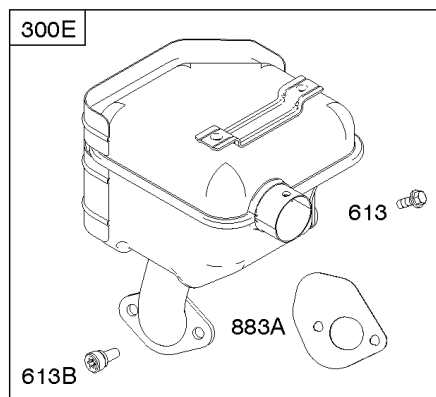

Exhaust System

REF NO	PART NO	QTY	DESCRIPTION
300C	793701		MUFFLER
300E	794949		MUFFLER
355	794842		WASHER -(Muffler Bracket)
436C	792374		MANIFOLD, Exhaust
437	794844		SCREW -(Exhaust Manifold)
613	794846		SCREW -(Muffler)
613B	794844		SCREW -(Muffler)
676C	697816		DEFLECTOR, Muffler
676D	794213		DEFLECTOR, Muffler
677A	699776		SCREW -(Muffler Deflector)
740	710090		LOCKNUT -(Muffler Bracket)
740A	794843		NUT -(Muffler Bracket)
819	794832		SCREW -(Muffler Bracket)
832B	590767		MUFFLER
832C	792380		MUFFLER
836B	699234		SCREW -(Muffler Guard)
836C	710023		SCREW -(Muffler Guard)
863C	793700		BRACKET, Muffler
883A	794818		GASKET, Exhaust
883C	710250		GASKET, Exhaust
994	790153		ARRESTOR, Spark
1177	710090		LOCKNUT -(Muffler)