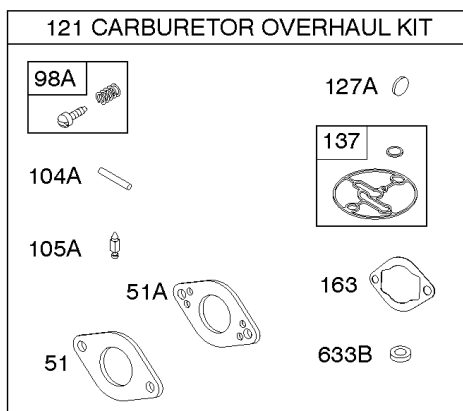

Carburetor, Kit - Carburetor Overhaul

REF NO	PART NO	QTY	DESCRIPTION
51	694874		GASKET, Intake
51A	694875		GASKET, Intake
95A	690718		SCREW -(Throttle Valve)
97	796334		SHAFT, Throttle
98A	695408		KIT, Idle Speed
104A	694918		PIN, Float Hinge
105A	696136		VALVE, Float Needle
108A	696143		VALVE, Choke
109C	790148		SHAFT, Choke
109D	790149		SHAFT, Choke
109E	696735		SHAFT, Choke
117	796080		JET, Main -(Standard)
118	796128		JET, Main -(High Altitude)
121	796137		KIT, Carburetor Overhaul
122	694876		SPACER, Carburetor
125	796321		CARBURETOR
127A	690727		PLUG, Welch
130A	696139		VALVE, Throttle
133A	694914		FLOAT, Carburetor
135	698780		TUBE, Fuel Transfer
137	698781		GASKET, Float Bowl
141	696145		KIT, Choke Shaft
141B	696144		KIT, Choke Shaft
141C	699979		KIT, Choke Shaft
163	692277		GASKET, Air Cleaner -(Air Cleaner)
632A	796324		SPRING/LINK, Mechanical Governor
633B	690998		SEAL, Choke/Throttle Shaft
975	698783		BOWL, Float
1127A	695407		SCREW -(Float Bowl) (Float Bowl to Carburetor Body)