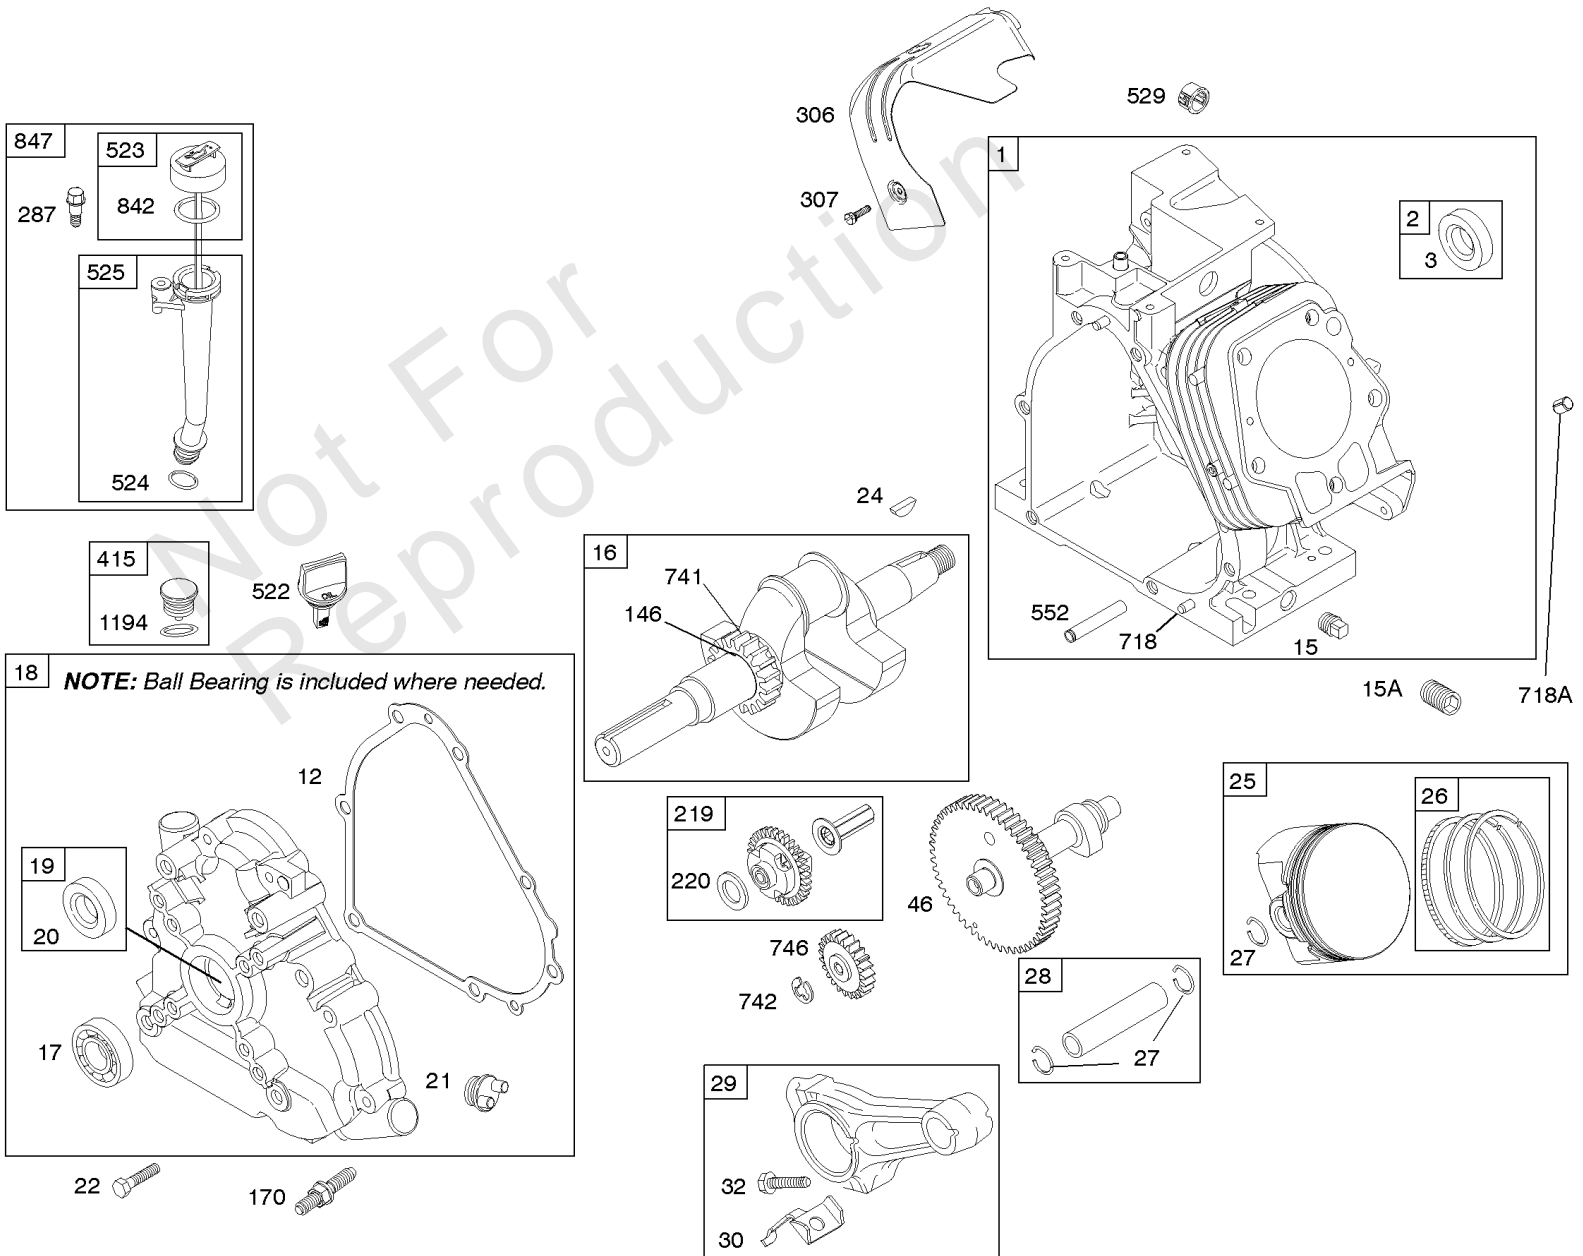

Camshaft, Crankcase Cover, Crankshaft, Cylinder, Lubrication, Operator's Manual, Piston/

REF NO	PART NO	QTY	DESCRIPTION
1	794849		CYLINDER ASSEMBLY
2	698340		KIT, Bushing/Seal -(Magneto Side)
3	391086S		SEAL, Oil -(Magneto Side)
12	694953		GASKET, Crankcase
15	691686		PLUG, Oil Drain
15A	691682		PLUG, Oil Drain
16	794717		CRANKSHAFT
17	695434		BEARING, Ball
18	791412		COVER, Crankcase
19	698340		KIT, Bushing/Seal -(PTO Side)
20	391086S		SEAL, Oil -(PTO Side)
21	281658S		CAP, Oil Fill
22	794825		SCREW -(Crankcase Cover/Sump)
24	222698S		KEY, Flywheel
25	792117		PISTON ASSEMBLY -(Standard)
25	792144		PISTON ASSEMBLY -(.020 Oversize)
26	792073		SET, Ring -(.020" Oversize)
26	792026		SET, Ring -(Standard)
27	690975		LOCK, Piston Pin
28	696581		PIN, Piston -(Standard)
29	694691		ROD, Connecting
30	694692		DIPPER, Connecting Rod
32	690976		SCREW -(Connecting Rod)
46	795697		CAMSHAFT
146	690979		KEY, Woodruff
170	794833		STUD -(Crankcase Cover/Sump)
219	693578		GEAR, Governor
220	691724		WASHER -(Governor Gear)
287	699234		SCREW -(Dipstick Tube)
306	697240		SHIELD, Cylinder
307	794822		SCREW -(Cylinder Shield)
415	691363		PLUG
522	697689		PLUG, Dipstick/Fill
523	695344		DIPSTICK
524	691876		SEAL, O-Ring
525	695343		TUBE, Dipstick
529	791822		GROMMET
552	694674		BUSHING, Governor Crank
718	690959		PIN, Locating
718A	695178		PIN, Locating