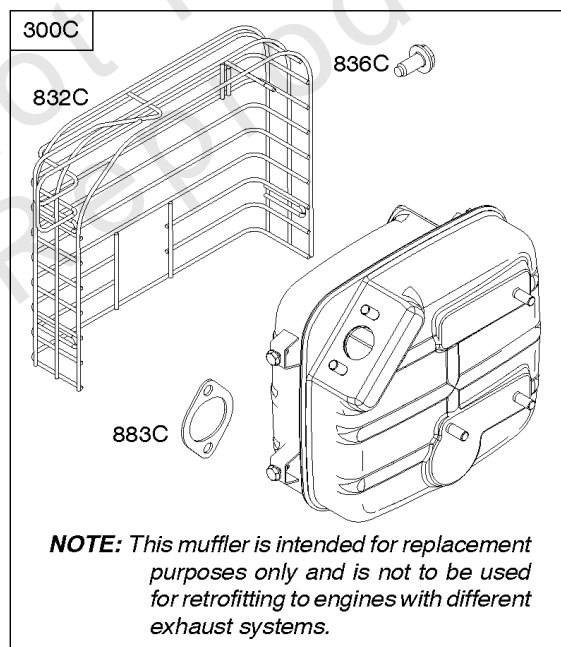

Exhaust System

REF NO	PART NO	QTY	DESCRIPTION
300C	793701		MUFFLER
300E	794949		MUFFLER
355	794842		WASHER -(Muffler Bracket)
436C	792374		MANIFOLD, Exhaust
437	794844		SCREW -(Exhaust Manifold)
613	794846		SCREW -(Muffler)
613B	794844		SCREW -(Muffler)
676C	697816		DEFLECTOR, Muffler
676D	794213		DEFLECTOR, Muffler
677A	699776		SCREW -(Muffler Deflector)
740	710090		LOCKNUT -(Muffler Bracket)
740A	794843		NUT -(Muffler Bracket)
819	794832		SCREW -(Muffler Bracket)
832B	590767		MUFFLER
832C	792380		MUFFLER
836B	699234		SCREW -(Muffler Guard)
836C	710023		SCREW -(Muffler Guard)
863C	793700		BRACKET, Muffler
883A	794818		GASKET, Exhaust
883C	710250		GASKET, Exhaust
994	790153		ARRESTOR, Spark
1177	710090		LOCKNUT -(Muffler)