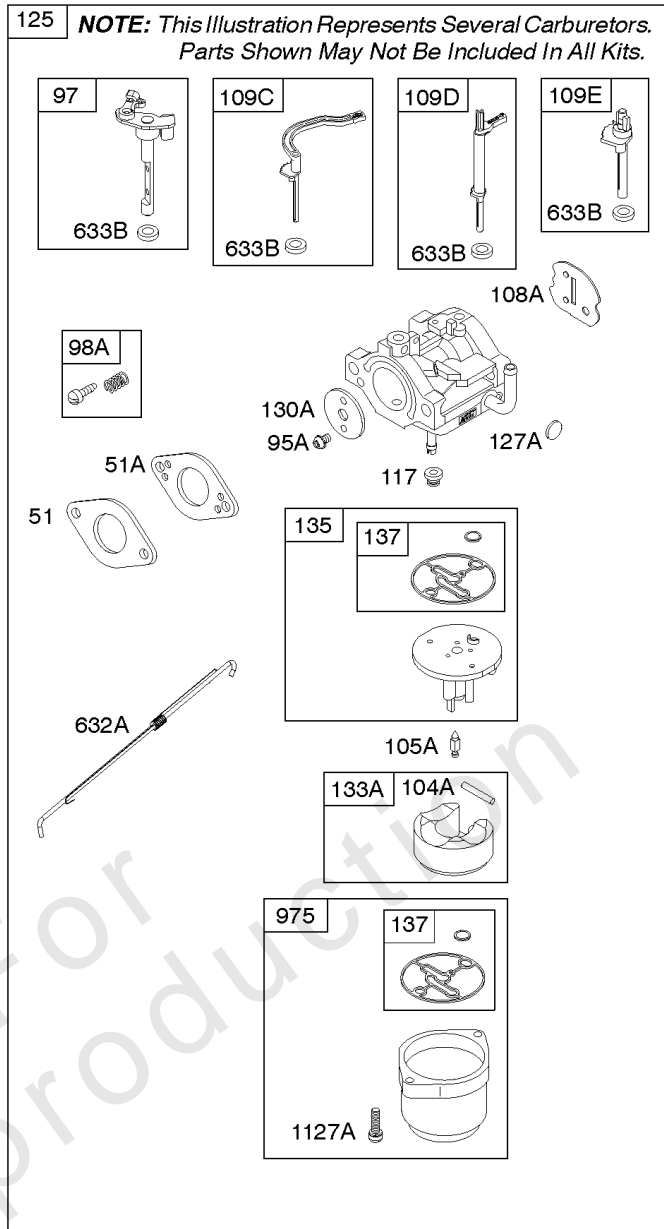

Carburetor, Kit - Carburetor Overhaul

REF NO	PART NO	QTY	DESCRIPTION
51	694874		GASKET, Intake
51A	694875		GASKET, Intake
95A	690718		SCREW -(Throttle Valve)
97	796334		SHAFT, Throttle
98A	695408		KIT, Idle Speed
104A	694918		PIN, Float Hinge
105A	696136		VALVE, Float Needle
108A	696143		VALVE, Choke
109C	790148		SHAFT, Choke
109D	790149		SHAFT, Choke
109E	696735		SHAFT, Choke
117	796080		JET, Main -(Standard)
118	796128		JET, Main -(High Altitude)
121	796137		KIT, Carburetor Overhaul
122	694876		SPACER, Carburetor
125	796321		CARBURETOR
127A	690727		PLUG, Welch
130A	696139		VALVE, Throttle
133A	694914		FLOAT, Carburetor
135	698780		TUBE, Fuel Transfer
137	698781		GASKET, Float Bowl
141	696145		KIT, Choke Shaft
141B	696144		KIT, Choke Shaft
141C	699979		KIT, Choke Shaft
163	692277		GASKET, Air Cleaner -(Air Cleaner)
632A	796324		SPRING/LINK, Mechanical Governor
633B	690998		SEAL, Choke/Throttle Shaft
975	698783		BOWL, Float
1127A	695407		SCREW -(Float Bowl) (Float Bowl to Carburetor Body)