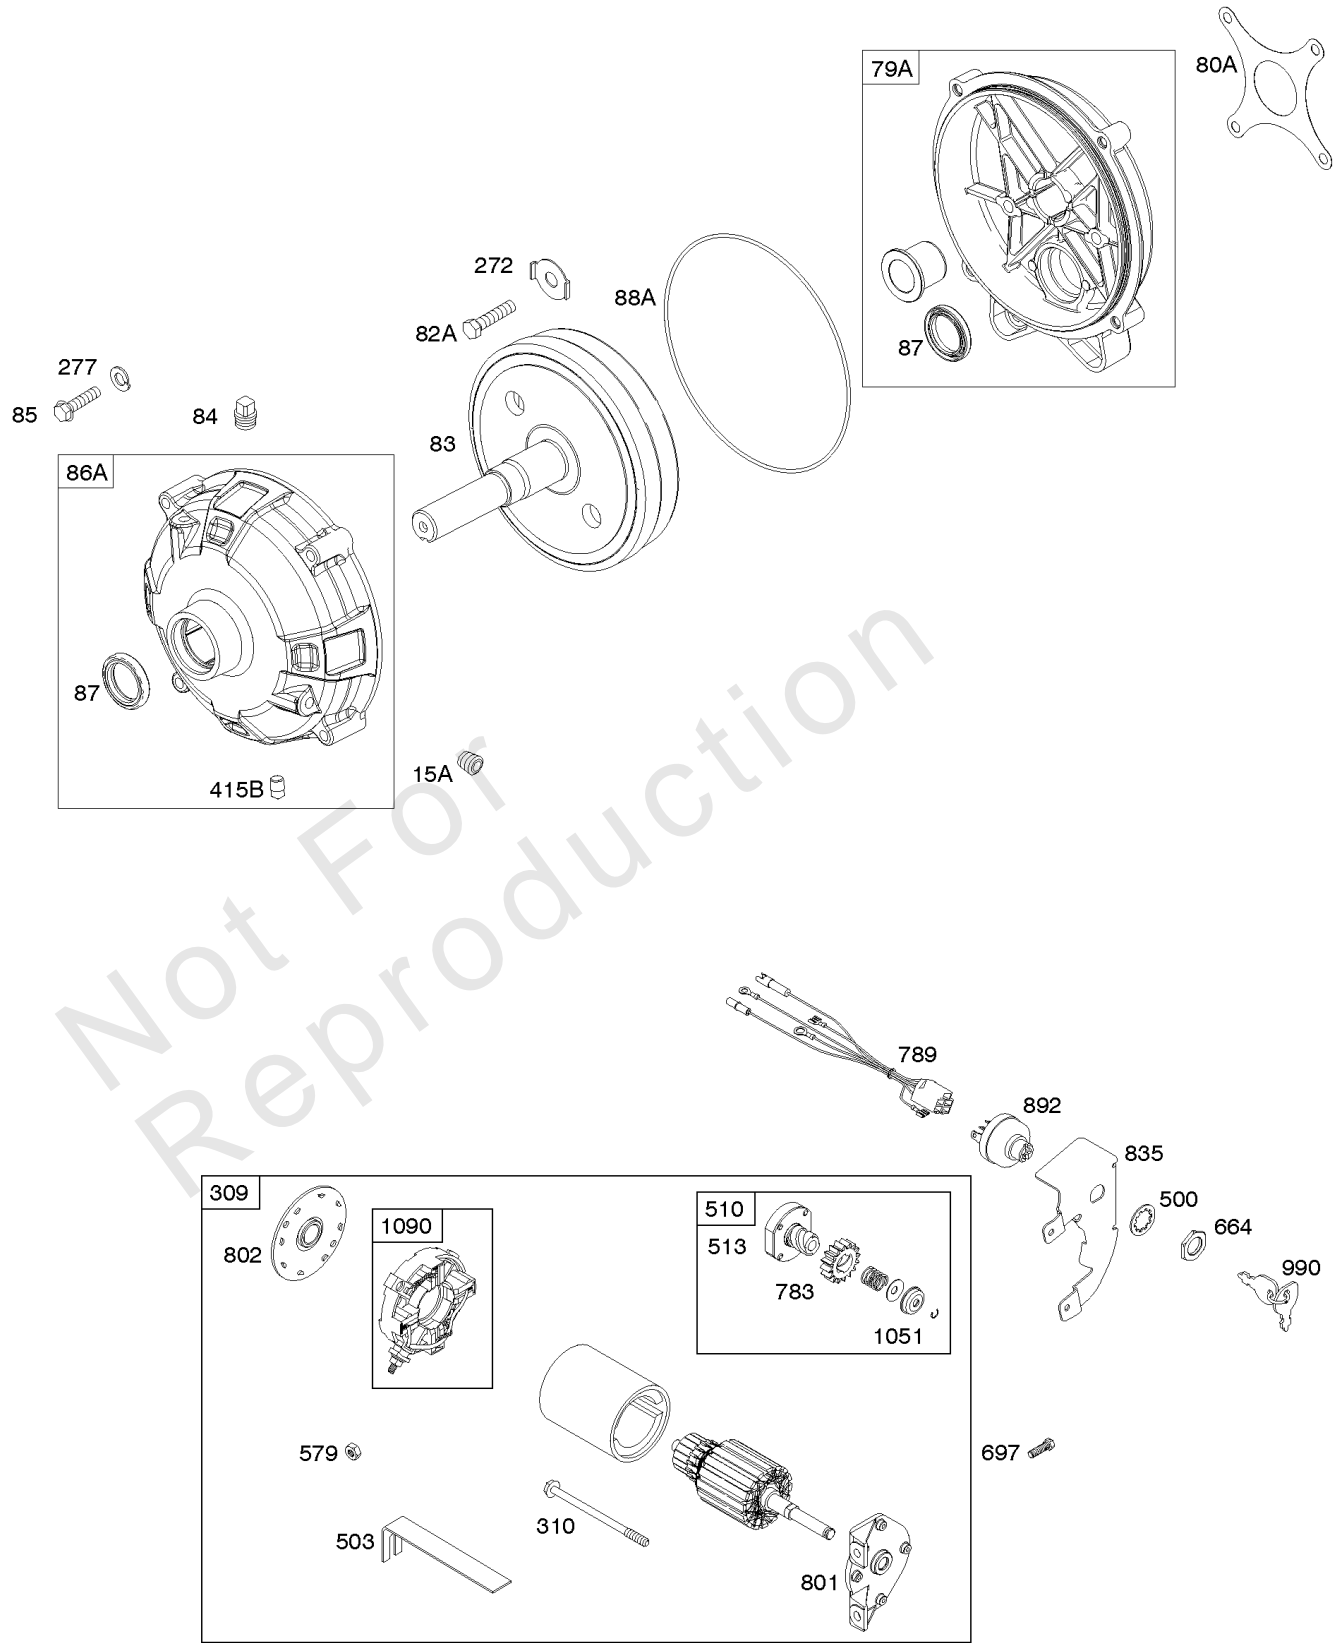

Not For
Reproduction

Electric Starter, Gear Reduction

REF NO	PART NO	QTY	DESCRIPTION
15A	691682		PLUG, Oil Drain
79A	794816		CASE, Gear Reduction
80A	793588		GASKET, Gear Case
82A	690287		SCREW -(Gear Reduction Case)
83	690387		SHAFT, Auxiliary Drive
84	691121		PLUG, Breather
85	794820		SCREW -(Gear Cover)
86A	793591		COVER, Gear
87	391086S		SEAL, Oil
88A	793589		GASKET, Gear Cover/Housing
272	691168		LOCK, Screw Head
277	794842		WASHER -(Gear Case To Gear Reduction)
309	695479		MOTOR, Starter
310	690323		BOLT -(Starter Motor)
415B	794903		PLUG
500	691086		WASHER -(Key Switch)
503	691532		STRAP, Starter
510	693699		DRIVE, Starter
513	692024		CLUTCH, Drive
579	691029		NUT -(Starter Cable)
664	691087		NUT -(Key Switch)
697	795026		SCREW -(Drive Cap)
783	693713		GEAR, Pinion
789	797457		HARNESS, Wiring
801	694482		CAP, Drive
802	691286		CAP, End
835	797458		BRACKET, Wire Harness
892	692318		SWITCH, Key
990	691959		SET, Key
1051	691265		RING, Retaining
1090	691293		RETAINER, Brush