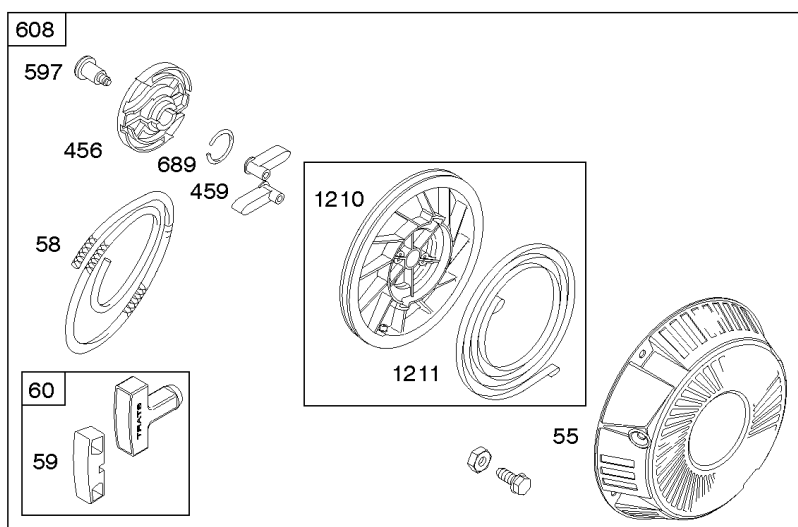

DC ONLY	10-16 AMP
474A 	474D 

NOTE: The proper flywheel part number and/or the alternator magnet size will determine the alternator type or output. See repair instruction manual for additional information.

1119 	578 	526 501 
---	--	---

Alternator, Ignition

REF NO	PART NO	QTY	DESCRIPTION
286	793696		MODULE, Oil Sensor
333	492341		ARMATURE, Magneto
334	699477		SCREW -(Magneto Armature)
347B	790949		SWITCH, Rocker
356	695630		WIRE, Stop
356A	692390		WIRE, Stop
356B	699340		WIRE, Stop
356H	795332		WIRE, Stop
356L	792609		WIRE, Stop
356M	794290		WIRE, Stop
356E	696328		WIRE, Stop
356G	697336		WIRE, Stop
356K	697397		WIRE, Stop
361A	691693		SCREW -(Starting Switch)
364A	699947		TERMINAL, Oil Plug
474D	695466		ALTERNATOR -(10 Amp Regulated)
493A	691177		BRACKET, Mounting
500A	792613		WASHER -(Key Switch)
501	845907		REGULATOR
503	691532		STRAP, Starter
526	690297		SCREW -(Regulator)
577A	690795		CABLE, Starter
578	692306		WIRE ASSEMBLY
578A	790948		WIRE ASSEMBLY
579	691029		NUT -(Starter Cable)
627A	792608		BRACKET, Stopswitch
697	795026		SCREW -(Drive Cap)
799	699233		SCREW -(Oil Sensor)
799	794937		SCREW -(Oil Sensor) (Shoulder Screw)
813	690635		CLAMP
851	692424		TERMINAL, Spark Plug
892A	791944		SWITCH, Key
920	691656		SOLENOID, Starter
990A	794696		SET, Key
1046	691337		PLUG, Blower Housing
1052A	794805		SENSOR, Oil
1054	280275		TIE, Cable
1119	699772		SCREW -(Alternator)