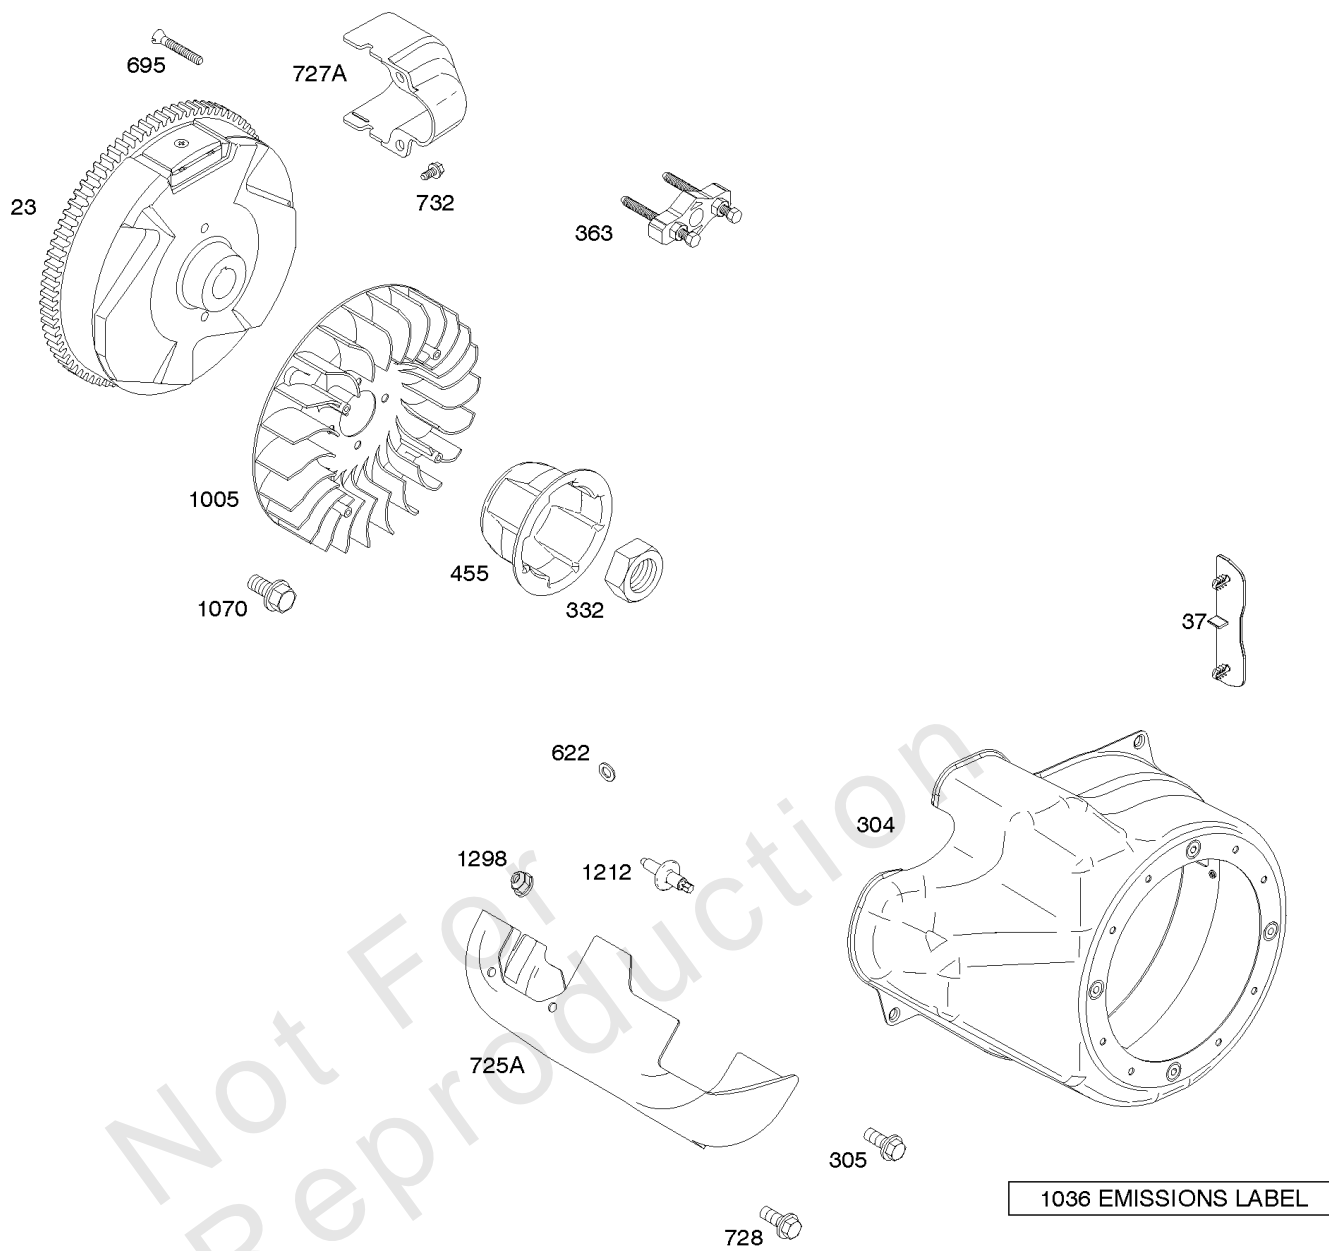

DC ONLY	10-16 AMP
474A 	474D 

NOTE: The proper flywheel part number and/or the alternator magnet size will determine the alternator type or output. See repair instruction manual for additional information.

1119 	578 	526 501 
---	--	---

Alternator, Ignition

REF NO	PART NO	QTY	DESCRIPTION
286	793696		MODULE, Oil Sensor
333	492341		ARMATURE, Magneto
334	699477		SCREW -(Magneto Armature)
347B	790949		SWITCH, Rocker
356	695630		WIRE, Stop
356A	692390		WIRE, Stop
356B	699340		WIRE, Stop
356H	795332		WIRE, Stop
356L	792609		WIRE, Stop
356M	794290		WIRE, Stop
356E	696328		WIRE, Stop
356G	697336		WIRE, Stop
356K	697397		WIRE, Stop
361A	691693		SCREW -(Starting Switch)
364A	699947		TERMINAL, Oil Plug
474D	695466		ALTERNATOR -(10 Amp Regulated)
493A	691177		BRACKET, Mounting
500A	792613		WASHER -(Key Switch)
501	845907		REGULATOR
503	691532		STRAP, Starter
526	690297		SCREW -(Regulator)
577A	690795		CABLE, Starter
578	692306		WIRE ASSEMBLY
578A	790948		WIRE ASSEMBLY
579	691029		NUT -(Starter Cable)
627A	792608		BRACKET, Stopswitch
697	795026		SCREW -(Drive Cap)
799	699233		SCREW -(Oil Sensor)
799	794937		SCREW -(Oil Sensor) (Shoulder Screw)
813	690635		CLAMP
851	692424		TERMINAL, Spark Plug
892A	791944		SWITCH, Key
920	691656		SOLENOID, Starter
990A	794696		SET, Key
1046	691337		PLUG, Blower Housing
1052A	794805		SENSOR, Oil
1054	280275		TIE, Cable
1119	699772		SCREW -(Alternator)