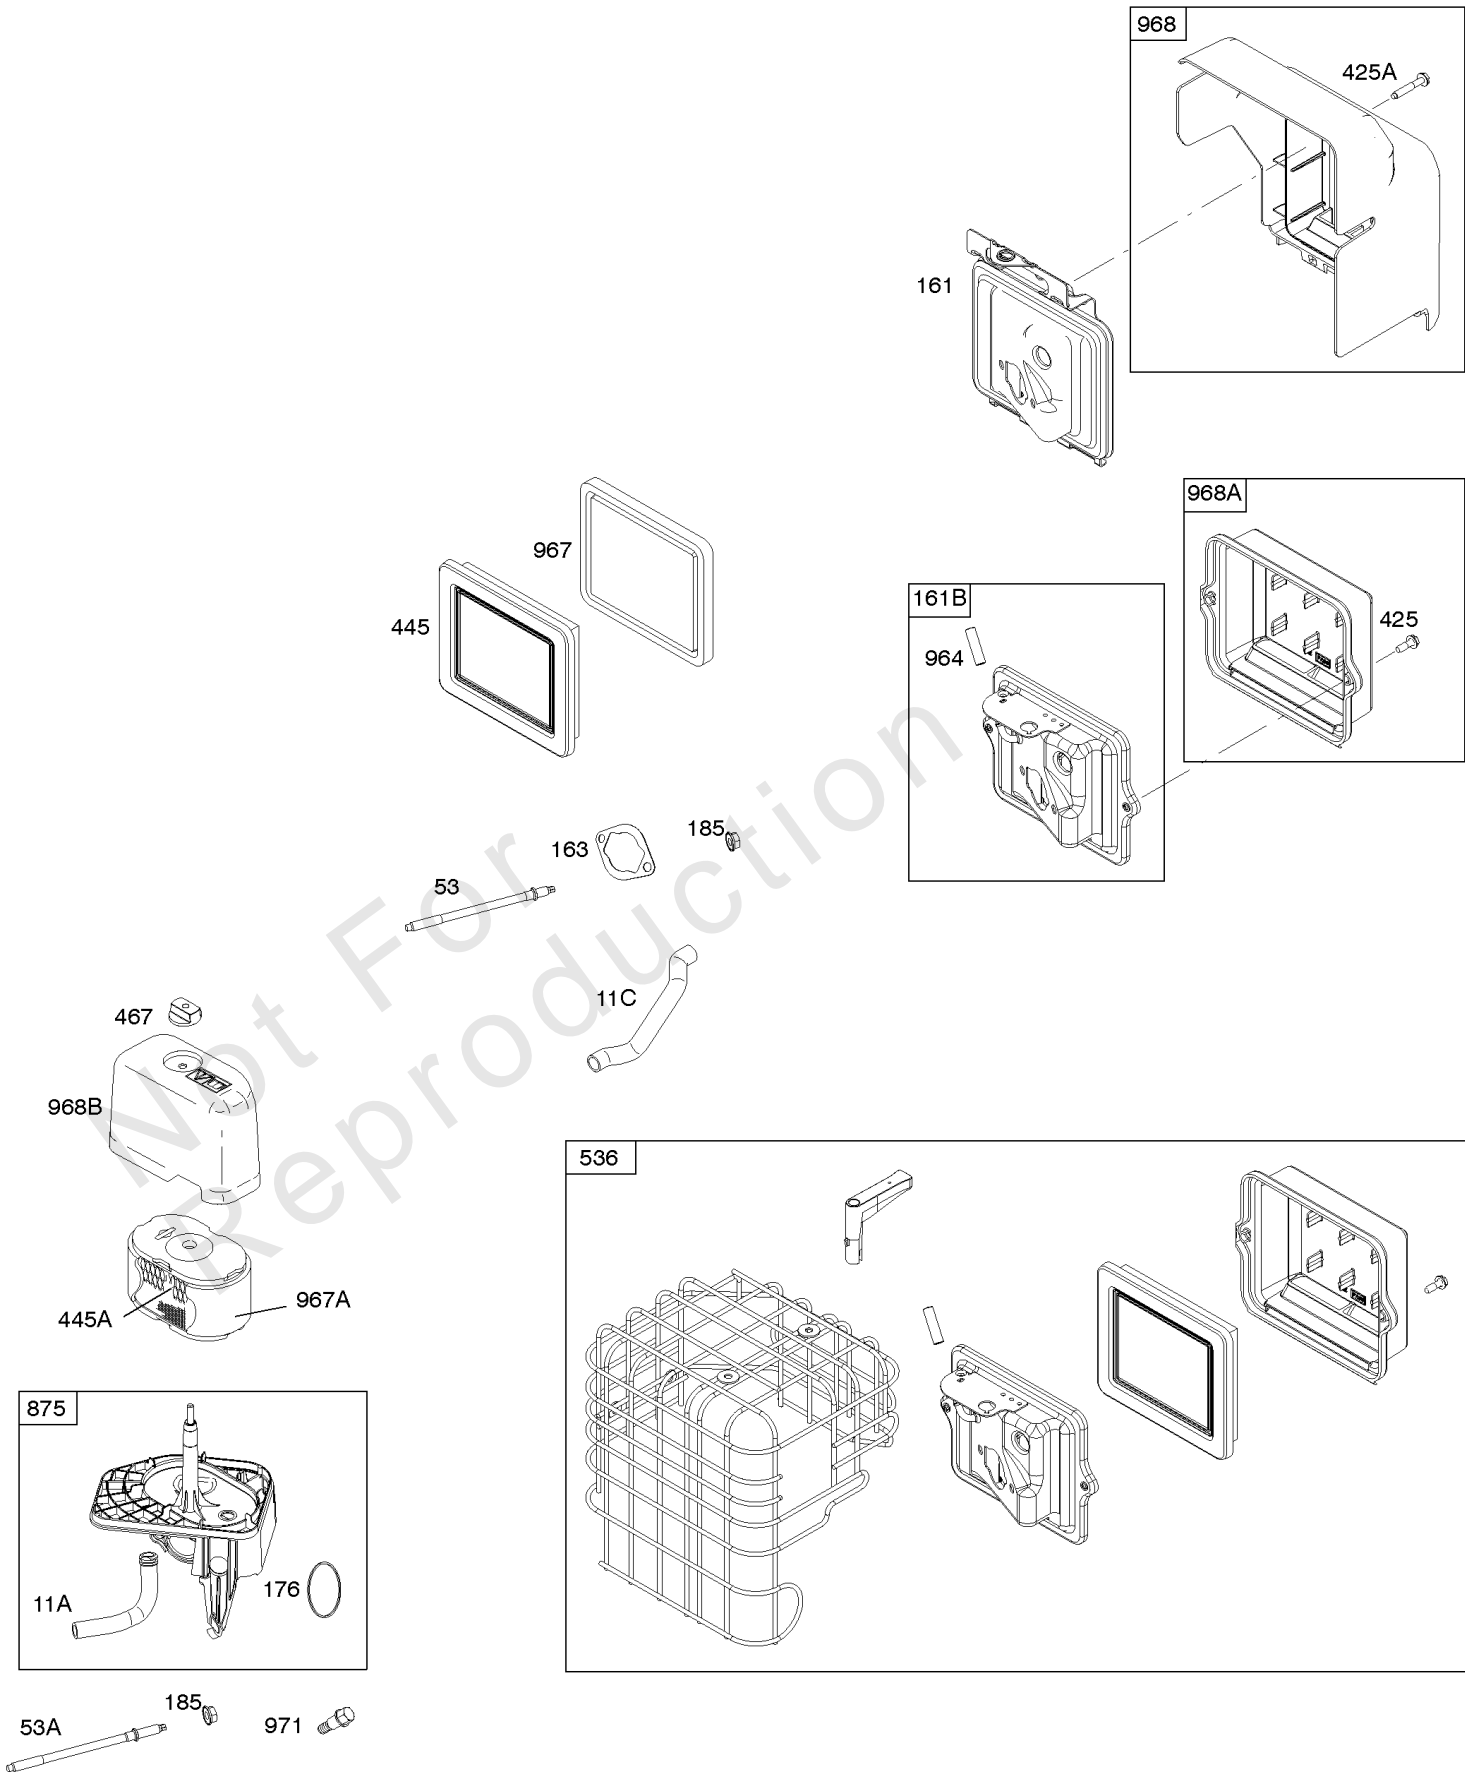

Parts Manual

Mfg. No: 20S237-0042-F1

Model Components	Page
Air Cleaner.....	4
Alternator, Ignition.....	6
Blower Housing/Shrouds, Flywheel, Rewind Starter.....	8
Camshaft, Crankcase Cover, Crankshaft, Cylinder, Lubrication, Operator's Manual, Piston/Rings/Connecting	10
Carburetor, Kit - Carburetor Overhaul.....	14
Controls, Fuel Supply, Governor Spring.....	16
Cylinder Head, Gasket Set - Engine, Gasket Set - Valve, Valves.....	20
Electric Starter, Gear Reduction.....	22
Exhaust System.....	24
Replacement Engine - US & Canada.....	26

Not For
Reproduction

Air Cleaner

REF NO	PART NO	QTY	DESCRIPTION
11A	695305		TUBE, Breather
11C	696796		TUBE, Breather
53	794830		STUD -(Carburetor)
161	-----		Base-Air Cleaner -(Metal) (No Longer Available)(For Replacement, Order Reference 536)
161B	591217		BASE, Air Cleaner -(Metal)
163	692277		GASKET, Air Cleaner -(Air Cleaner)
176	691917		SEAL, O-Ring -(Air Cleaner Base)
185	794838		NUT -(Air Cleaner Base)
425	794836		SCREW -(Air Cleaner Cover)
425A	794835		SCREW -(Air Cleaner Cover)
445	491588S		FILTER, A/C Cartridge
445A	695302		FILTER, A/C Cartridge
467	691668		KNOB, Air Cleaner Cover
536	591546		CLEANER, Air
875	797667		BASE, Air Cleaner -(Plastic)
964	799159		CAP, Connector
967	491435S		FILTER, Pre Cleaner
967A	695303		FILTER, Pre Cleaner
968	-----		Cover-Air Cleaner -(No Longer Available)(For Replacement, Order Reference 536)
968A	794784		COVER, Air Cleaner
968B	695301		COVER, Air Cleaner
971	794837		SCREW -(Air Cleaner Base to Carburetor)