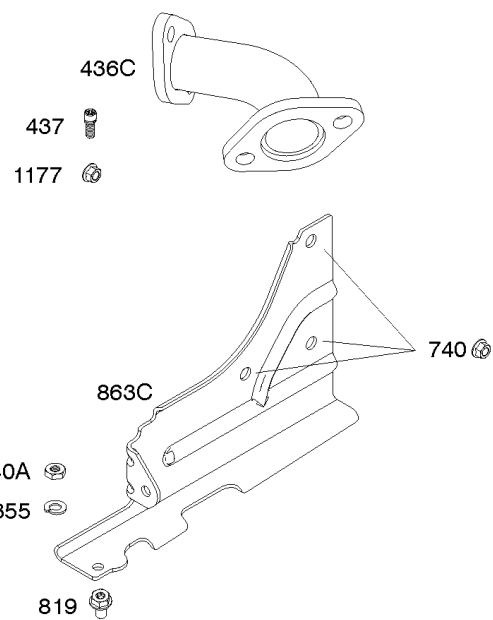

Exhaust System

REF NO	PART NO	QTY	DESCRIPTION
300C	793701		MUFFLER
300E	794949		MUFFLER
355	794842		WASHER -(Muffler Bracket)
436C	792374		MANIFOLD, Exhaust
437	794844		SCREW -(Exhaust Manifold)
613	794846		SCREW -(Muffler)
613B	794844		SCREW -(Muffler)
676C	697816		DEFLECTOR, Muffler
676D	794213		DEFLECTOR, Muffler
677A	699776		SCREW -(Muffler Deflector)
740	710090		LOCKNUT -(Muffler Bracket)
740A	794843		NUT -(Muffler Bracket)
819	794832		SCREW -(Muffler Bracket)
832B	590767		MUFFLER
832C	792380		MUFFLER
836B	699234		SCREW -(Muffler Guard)
836C	710023		SCREW -(Muffler Guard)
863C	793700		BRACKET, Muffler
883A	794818		GASKET, Exhaust
883C	710250		GASKET, Exhaust
994	790153		ARRESTOR, Spark
1177	710090		LOCKNUT -(Muffler)