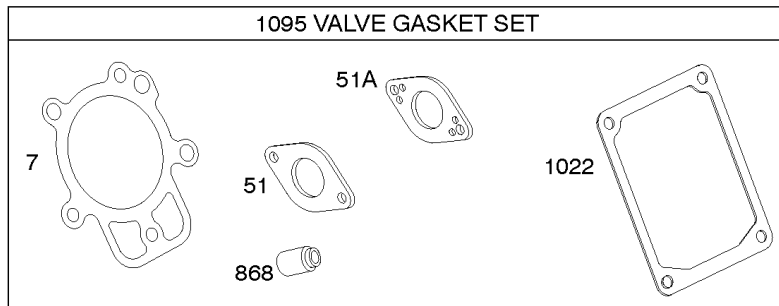

Cylinder Head, Gasket Set - Engine, Gasket Set - Valve, Valves

REF NO	PART NO	QTY	DESCRIPTION
3	391086S		SEAL, Oil -(Magneto Side)
5	799859		HEAD, Cylinder
7	694872		GASKET, Cylinder Head
12	694953		GASKET, Crankcase
13	794829		SCREW -(Cylinder Head)
20	391086S		SEAL, Oil -(PTO Side)
33	697576		VALVE, Exhaust -(Chrome)
34	792200		VALVE, Intake
35	694865		SPRING, Valve -(Intake)
36	694865		SPRING, Valve -(Exhaust)
42	499586		KEEPER, Valve
45	690977		TAPPET, Valve
51	694874		GASKET, Intake
51A	694875		GASKET, Intake
163	692277		GASKET, Air Cleaner -(Air Cleaner)
192	690083		ADJUSTER, Rocker Arm
337	691043		PLUG, Spark
358	695438		GASKET SET, Engine
383	19576S		WRENCH, Spark Plug
635	691909		BOOT, Spark Plug
798	697890		SCREW -(Rocker Arm)
868	690968		SEAL, Valve
883A	794818		GASKET, Exhaust
914	794827		SCREW -(Rocker Cover)
1022	690971		GASKET, Rocker Cover
1023	697691		COVER, Rocker
1026	592673		ROD, Push
1029	690972		ARM, Rocker
1095	695440		GASKET SET, Valve
1100	791959		PIVOT, Rocker Arm
1171	794828		STUD -(Rocker Cover)