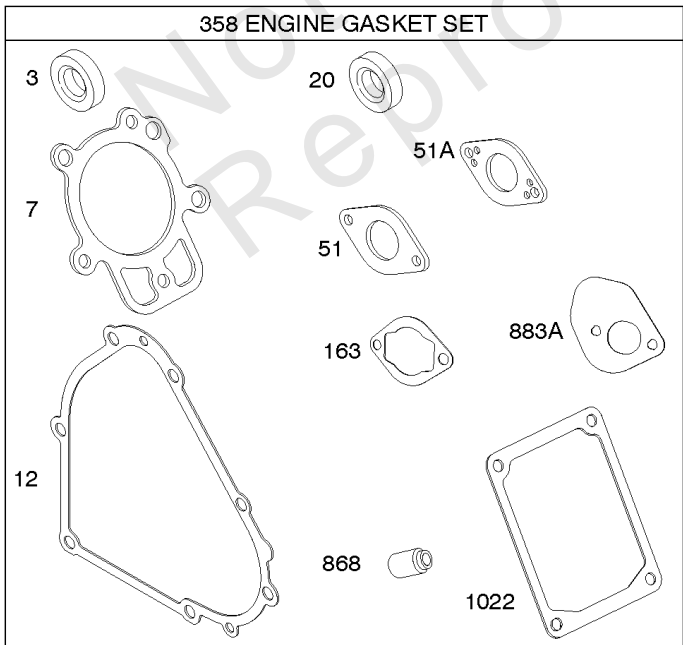

Cylinder Head, Gasket Set - Engine, Gasket Set - Valve, Valves

REF NO	PART NO	QTY	DESCRIPTION
3	391086S		SEAL, Oil -(Magneto Side)
5	799859		HEAD, Cylinder
7	694872		GASKET, Cylinder Head
12	694953		GASKET, Crankcase
13	794829		SCREW -(Cylinder Head)
20	391086S		SEAL, Oil -(PTO Side)
33	697576		VALVE, Exhaust -(Chrome)
34	792200		VALVE, Intake
35	694865		SPRING, Valve -(Intake)
36	694865		SPRING, Valve -(Exhaust)
42	499586		KEEPER, Valve
45	690977		TAPPET, Valve
51	694874		GASKET, Intake
51A	694875		GASKET, Intake
163	692277		GASKET, Air Cleaner -(Air Cleaner)
192	690083		ADJUSTER, Rocker Arm
337	691043		PLUG, Spark
358	695438		GASKET SET, Engine
383	19576S		WRENCH, Spark Plug
635	691909		BOOT, Spark Plug
798	697890		SCREW -(Rocker Arm)
868	690968		SEAL, Valve
883A	794818		GASKET, Exhaust
914	794827		SCREW -(Rocker Cover)
1022	690971		GASKET, Rocker Cover
1023	697691		COVER, Rocker
1026	592673		ROD, Push
1029	690972		ARM, Rocker
1095	695440		GASKET SET, Valve
1100	791959		PIVOT, Rocker Arm
1171	794828		STUD -(Rocker Cover)