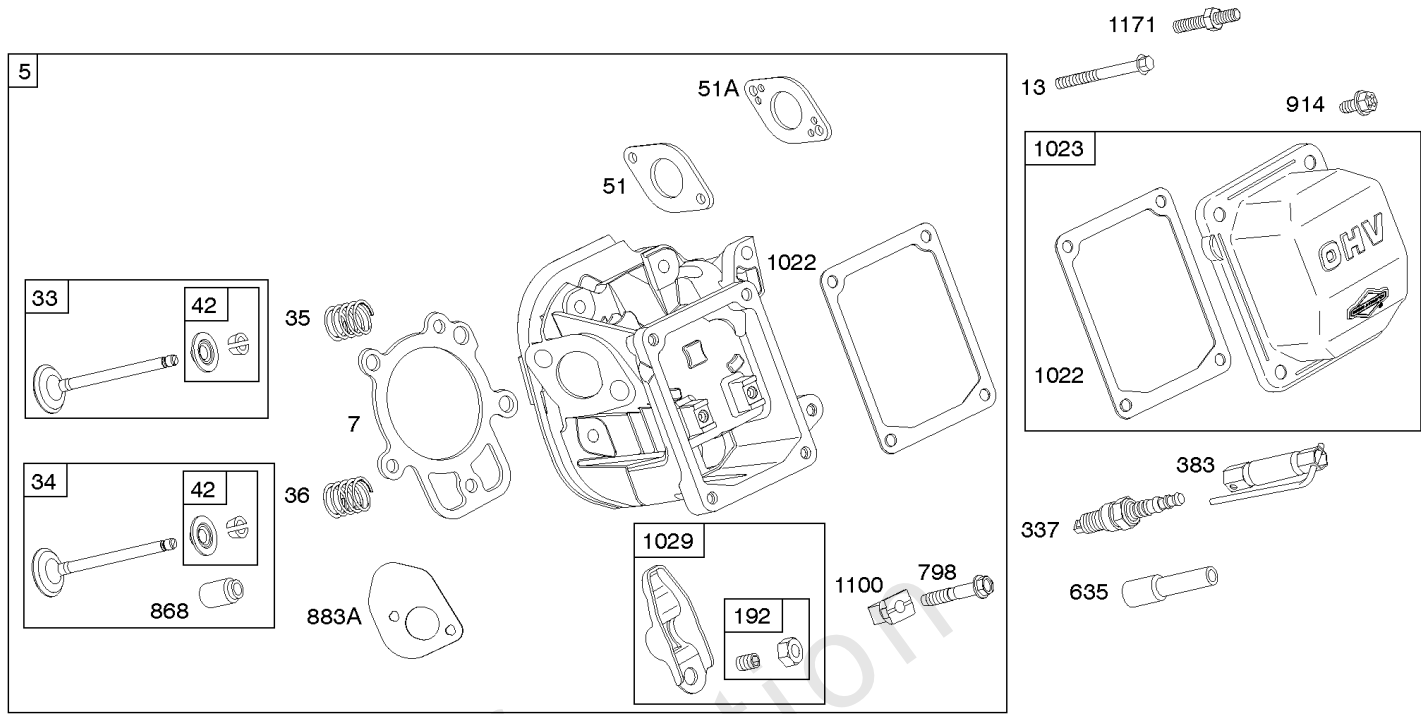

Cylinder Head, Gasket Set - Engine, Gasket Set - Valve, Valves

REF NO	PART NO	QTY	DESCRIPTION
3	391086S		SEAL, Oil -(Magneto Side)
5	799859		HEAD, Cylinder
7	694872		GASKET, Cylinder Head
12	694953		GASKET, Crankcase
13	794829		SCREW -(Cylinder Head)
20	391086S		SEAL, Oil -(PTO Side)
33	697576		VALVE, Exhaust -(Chrome)
34	792200		VALVE, Intake
35	694865		SPRING, Valve -(Intake)
36	694865		SPRING, Valve -(Exhaust)
42	499586		KEEPER, Valve
45	690977		TAPPET, Valve
51	694874		GASKET, Intake
51A	694875		GASKET, Intake
163	692277		GASKET, Air Cleaner -(Air Cleaner)
192	690083		ADJUSTER, Rocker Arm
337	691043		PLUG, Spark
358	695438		GASKET SET, Engine
383	19576S		WRENCH, Spark Plug
635	691909		BOOT, Spark Plug
798	697890		SCREW -(Rocker Arm)
868	690968		SEAL, Valve
883A	794818		GASKET, Exhaust
914	794827		SCREW -(Rocker Cover)
1022	690971		GASKET, Rocker Cover
1023	697691		COVER, Rocker
1026	592673		ROD, Push
1029	690972		ARM, Rocker
1095	695440		GASKET SET, Valve
1100	791959		PIVOT, Rocker Arm
1171	794828		STUD -(Rocker Cover)