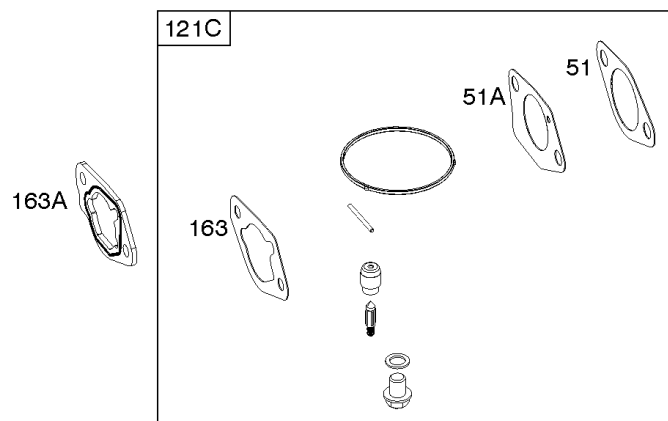

Carburetor

REF NO	PART NO	QTY	DESCRIPTION
51	591779		GASKET, Intake
51A	591798		GASKET, Intake
53	590390		STUD -(Carburetor)
117	592598		JET, Main -(Standard)
118	594713		JET, Main -(High Altitude)
121C	592229		KIT, Carburetor Overhaul
121D	593133		KIT, Carburetor Overhaul
122	591797		SPACER, Carburetor
125C	592594		CARBURETOR
163	797756		GASKET, Air Cleaner
163A	799883		GASKET, Air Cleaner
654	690939		NUT -(Carburetor)
951A	593102		LEVER, Choke

Not For Reproduction