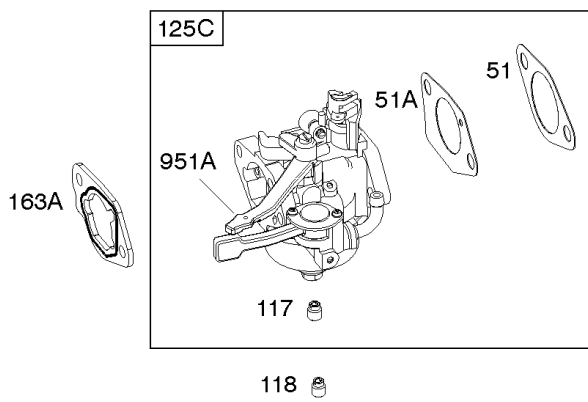

Carburetor

REF NO	PART NO	QTY	DESCRIPTION
51	591779		GASKET, Intake
51A	591798		GASKET, Intake
53	590390		STUD -(Carburetor)
117	592598		JET, Main -(Standard)
118	594713		JET, Main -(High Altitude)
121C	592229		KIT, Carburetor Overhaul
121D	593133		KIT, Carburetor Overhaul
122	591797		SPACER, Carburetor
125C	592594		CARBURETOR
163	797756		GASKET, Air Cleaner
163A	799883		GASKET, Air Cleaner
654	690939		NUT -(Carburetor)
951A	593102		LEVER, Choke

Not For Reproduction