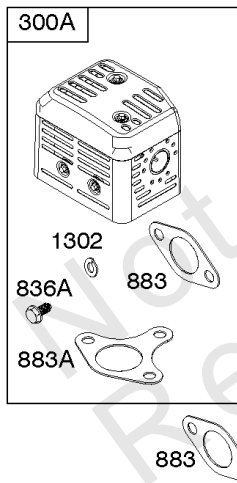

Not For Reproduction

Controls, Governor Spring

REF NO	PART NO	QTY	DESCRIPTION
98	592978		KIT, Idle Speed
188	798618		SCREW -(Control Bracket)
202	591834		LINK, Mechanical Governor
209	797843		SPRING, Governor
211	799927		SPRING, Governed Idle
222	591810		BRACKET, Control
222E	593105		BRACKET, Control
232	797809		SPRING, Governor Link
265	691024		CLAMP, Casing
267	699492		SCREW -(Casing Clamp)
268	691025		CASING, Control Wire -(Cut To Required Length)
269	691026		WIRE, Control -(Cut To Required Length)
270	691027		NUT -(Control Wire Casing)
271	691028		LEVER, Control
485	797339		KNOB, Control
621	692310		SWITCH, Stop
1012	590378		RETAINER, Link

Cylinder Head, Gasket Sets

REF NO	PART NO	QTY	DESCRIPTION
3	591794		SEAL, Oil -(Magneto Side)
5	593093		HEAD, Cylinder
7A	592834		GASKET, Cylinder Head
12A	592597		GASKET, Crankcase
13	797791		SCREW -(Cylinder Head)
20	591793		SEAL, Oil -(PTO Side) (PTO Side)
33	592612		VALVE, Exhaust
34	592611		VALVE, Intake
35	591814		SPRING, Valve -(Intake)
36	591814		SPRING, Valve -(Exhaust)
40A	797782		RETAINER, Valve
40B	591815		RETAINER, Valve
40C	591816		RETAINER, Valve
45	797786		TAPPET, Valve
51	591779		GASKET, Intake
51A	591798		GASKET, Intake
163	797756		GASKET, Air Cleaner
163A	799883		GASKET, Air Cleaner
238	591817		CAP, Valve
276	797847		WASHER, Sealing -(Rocker Cover)
358	593112		GASKET SET, Engine
718	797792		PIN, Locating
830	591088		STUD, Rocker Arm
842	797327		SEAL, O-Ring -(Dipstick Tube)
868	797854		SEAL, Valve -(Intake)
883	797770		GASKET, Exhaust
883A	799797		GASKET, Exhaust
914	797848		SCREW -(Rocker Cover)
1022	797846		GASKET, Rocker Cover
1023	799778		COVER, Rocker
1026	591818		ROD, Push
1029	591087		ARM, Rocker
1034	591819		GUIDE, Push Rod
1095	593113		GASKET SET, Valve