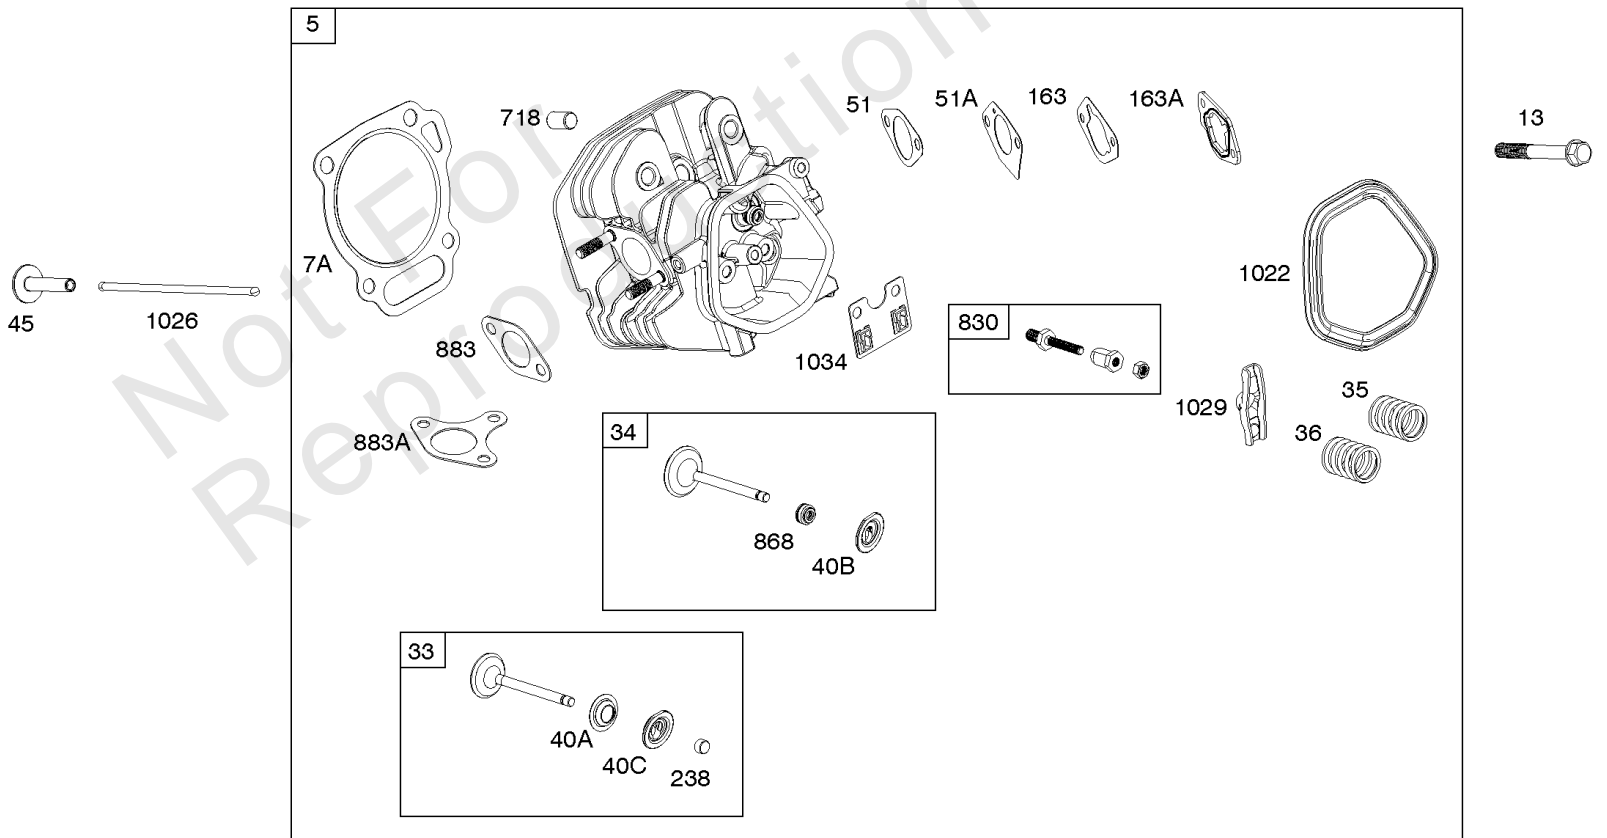

Not For Reproduction

Controls, Governor Spring

REF NO	PART NO	QTY	DESCRIPTION
98	592978		KIT, Idle Speed
188	798618		SCREW -(Control Bracket)
202	591834		LINK, Mechanical Governor
209	797843		SPRING, Governor
211	799927		SPRING, Governed Idle
222	591810		BRACKET, Control
222E	593105		BRACKET, Control
232	797809		SPRING, Governor Link
265	691024		CLAMP, Casing
267	699492		SCREW -(Casing Clamp)
268	691025		CASING, Control Wire -(Cut To Required Length)
269	691026		WIRE, Control -(Cut To Required Length)
270	691027		NUT -(Control Wire Casing)
271	691028		LEVER, Control
485	797339		KNOB, Control
621	692310		SWITCH, Stop
1012	590378		RETAINER, Link