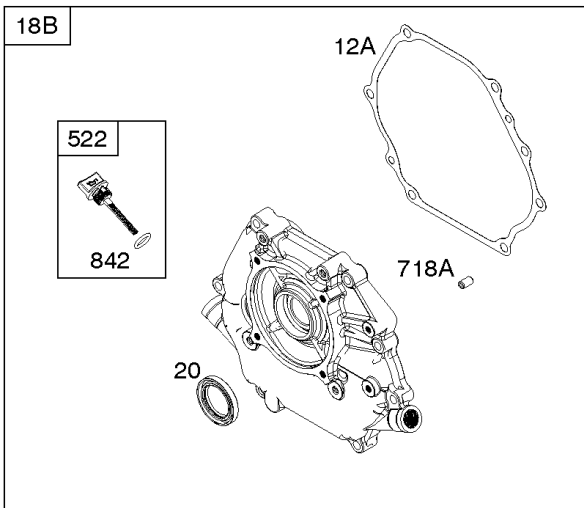

1036 EMISSIONS LABEL

1058 OPERATOR'S MANUAL

1319 WARNING LABEL

1319A WARNING LABEL

Camshaft, Crankcase Cover, Crankshaft, Cylinder, Exhaust Bracket, Operator's Manual,

REF NO	PART NO	QTY	DESCRIPTION
1	593736		CYLINDER ASSEMBLY
3	591794		SEAL, Oil -(Magneto Side)
12A	592597		GASKET, Crankcase
15	797793		PLUG, Oil Drain
16A	593662		CRANKSHAFT
17	591792		BEARING, Ball -(Crankshaft)
18C	593661		COVER, Crankcase
20	591793		SEAL, Oil -(PTO Side) (PTO Side)
22	797776		SCREW -(Crankcase Cover/Sump)
22A	593107		SCREW -(Crankcase Cover/Sump)
24	797812		KEY, Flywheel
25	592613		PISTON ASSEMBLY -(Standard)
25	593108		PISTON ASSEMBLY -(.010" Oversize)
25	593109		PISTON ASSEMBLY -(.020" Oversize)
26	593111		SET, Ring -(.020" Oversize)
26	592614		SET, Ring -(Standard)
26	593110		SET, Ring -(.010" Oversize)
27	592044		LOCK, Piston Pin
28	592045		PIN, Piston
29	592046		ROD, Connecting
46	595929		CAMSHAFT -Used After Code Date 15061400
46	592617		CAMSHAFT -Used Before Code Date 15061500
227	592616		LEVER, Governor Control
287	798618		SCREW -(Dipstick Tube)
306	591790		SHIELD, Cylinder
307	798618		SCREW -(Cylinder Shield)
309	591780		MOTOR, Starter
357	590960		KEY, Drive Pulley
492	592037		SHIELD, Crankcase
505	690939		NUT -(Governor Control Lever)
509	798840		SCREW -(Crankcase Shield)
522	799941		PLUG, Dipstick/Fill
522A	797762		PLUG, Dipstick/Fill
562	797230		BOLT -(Governor Control Lever)
614	797229		PIN, Cotter
616	592615		CRANK, Governor
631	797794		WASHER -(Oil Drain Plug)
718	797792		PIN, Locating