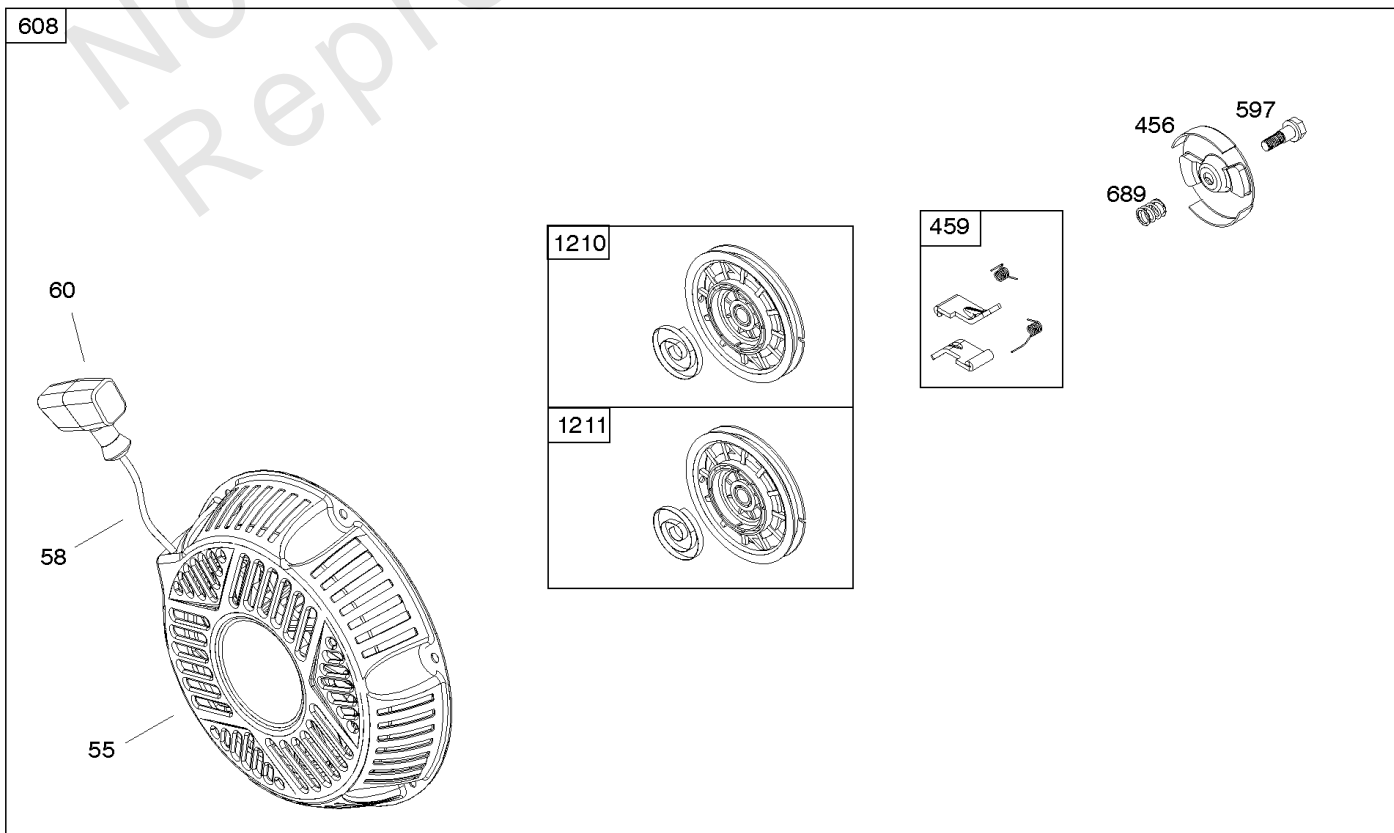

Blower Housing, Flywheel, Rewind Starter

REF NO	PART NO	QTY	DESCRIPTION
23	593139		FLYWHEEL
55	591787		HOUSING, Rewind Starter
58	691921		ROPE, Starter -(Cut To Required Length)
60	691915		GRIP, Starter Rope
65	797654		SCREW -(Rewind Starter)
281B	593732		PANEL, Control
304	591785		HOUSING, Blower
305	798618		SCREW -(Blower Housing)
332	797811		NUT -(Flywheel)
363	19203		PULLER, Flywheel
455	591820		CUP, Flywheel
456	799973		PLATE, Pawl Friction
459	799976		PAWL, Ratchet
597	799972		SCREW -(Pawl Friction Plate)
608	591781		STARTER, Rewind
663	799846		SCREW -(Control Panel)
689	799669		SPRING, Friction
1005	591789		FAN, Flywheel
1210	591788		PULLEY/SPRING ASSEMBLY -(Pulley)
1211	591788		PULLEY/SPRING ASSEMBLY -(Spring)