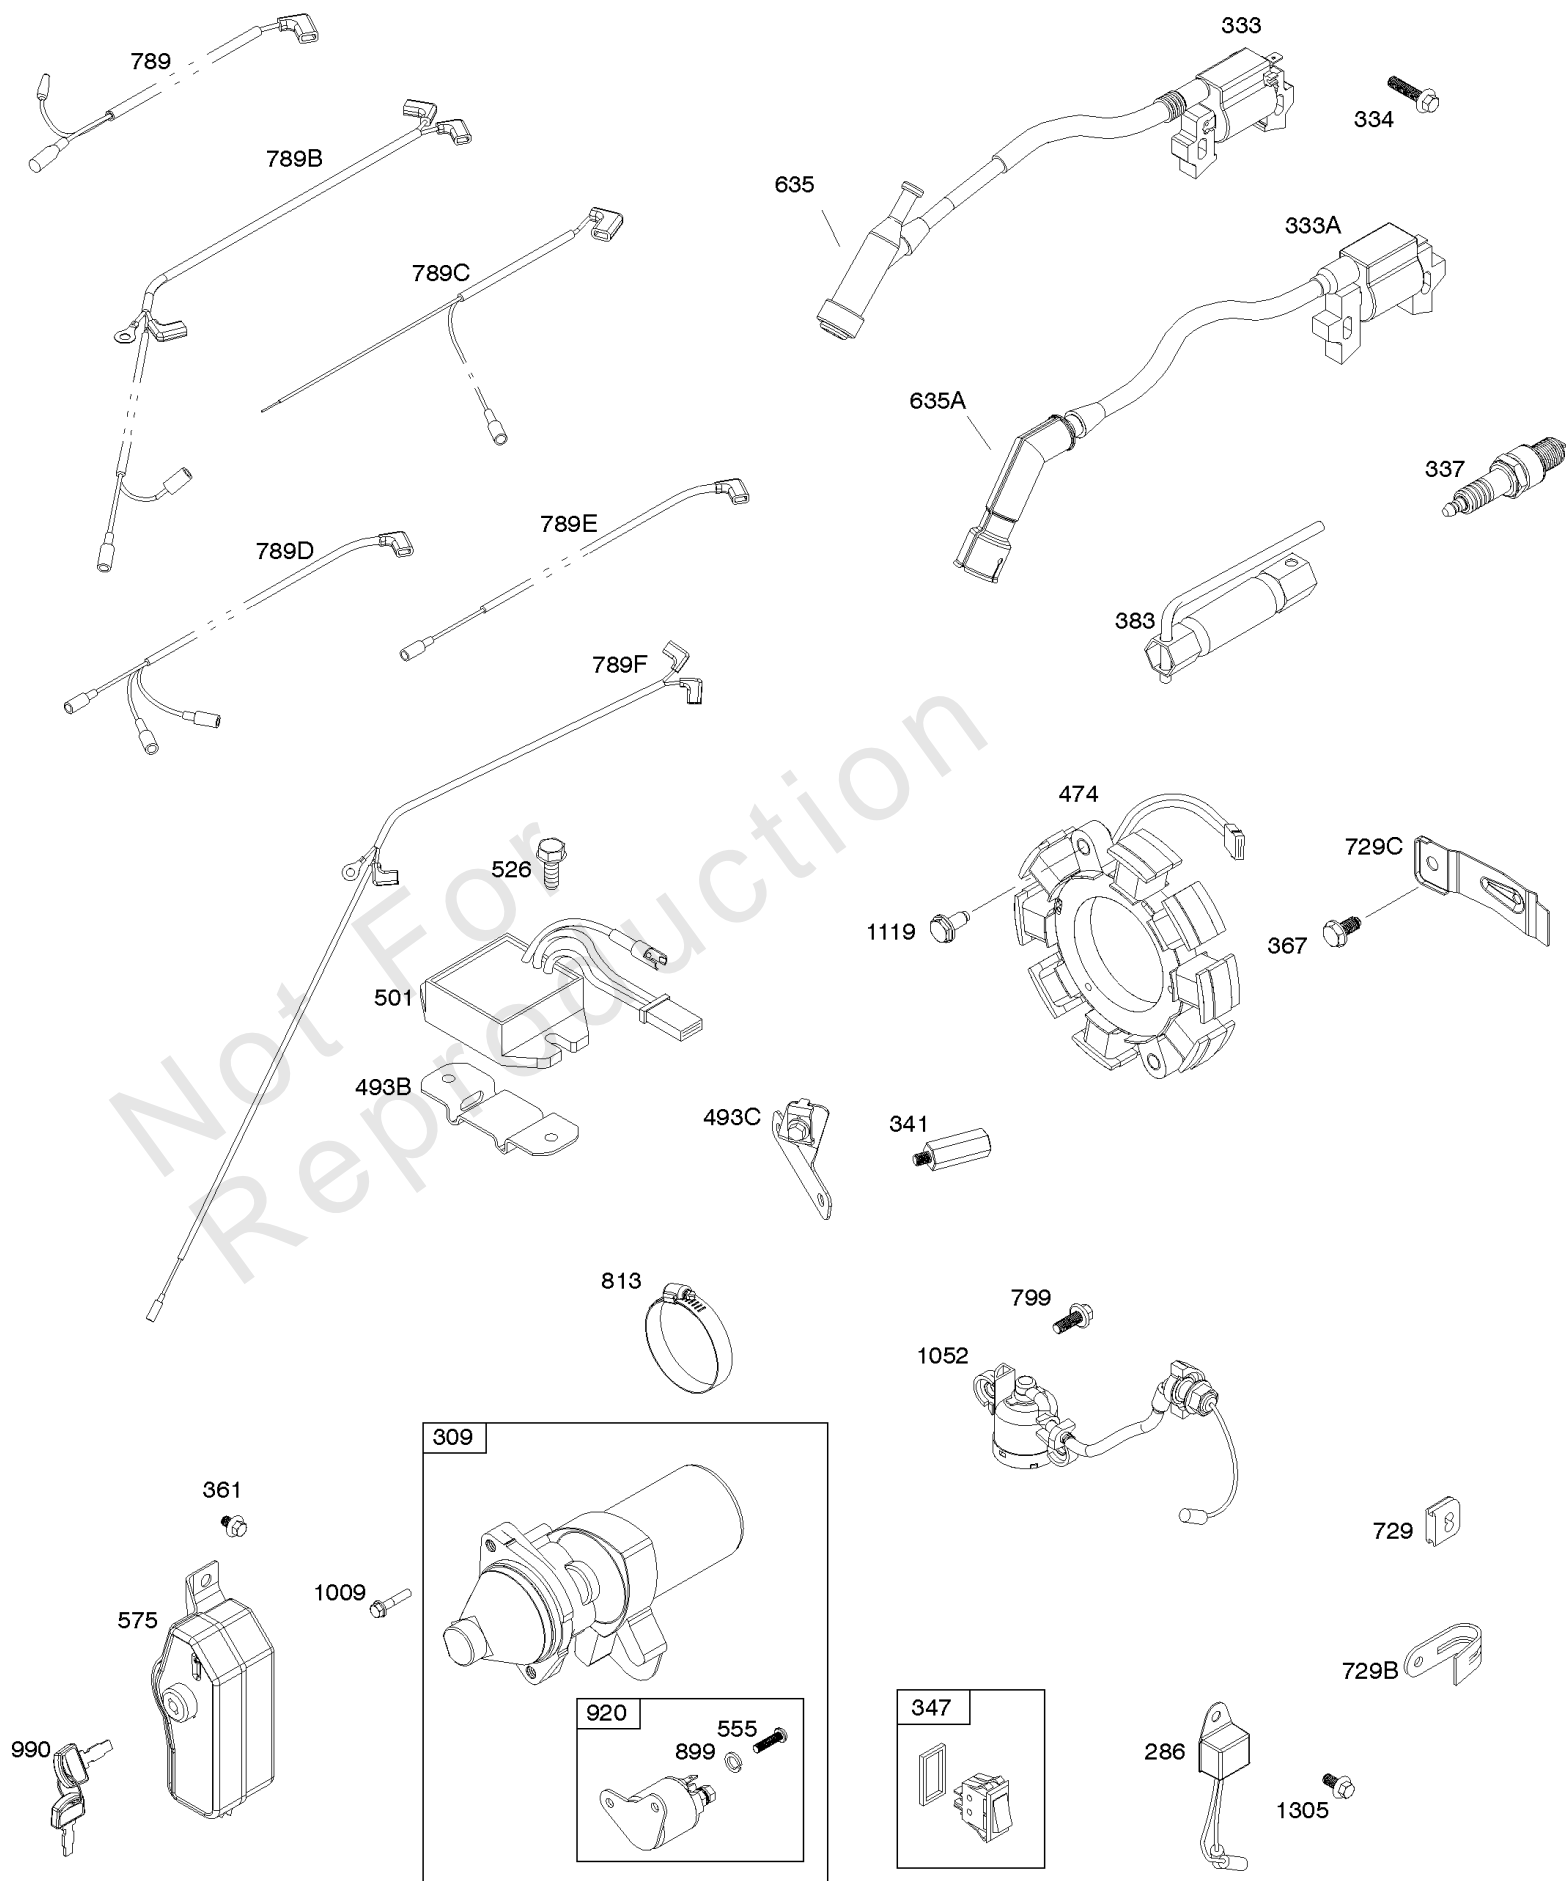

Alternator Group

REF NO	PART NO	QTY	DESCRIPTION
286	797772		MODULE, Oil Sensor
309	591780		MOTOR, Starter
333	797769		ARMATURE, Magneto
333A	798616		ARMATURE, Magneto
334	797655		SCREW -(Magneto Armature)
337	798615		PLUG, Spark
341	591341		STUD -(Mounting Bracket)
347	797340		SWITCH, Rocker
361	798618		SCREW -(Starting Switch)
367	798618		SCREW -(Wire Clip)
383	19576S		WRENCH, Spark Plug
474	591100		ALTERNATOR
493B	691177		BRACKET, Mounting
493C	591342		BRACKET, Mounting
501	845907		REGULATOR
526	690297		SCREW -(Regulator)
555	799532		SCREW -(Starter Solenoid)
575	593734		SWITCH, Starting
635	797658		BOOT, Spark Plug
635A	797685		BOOT, Spark Plug
729	797750		CLIP, Wire
729B	592311		CLIP, Wire
729C	593137		CLIP, Wire
789	797856		HARNESS, Wiring
799	798975		SCREW -(Oil Sensor)
813	590392		CLAMP
899	799642		WASHER -(Starter Solenoid)
920	799481		SOLENOID, Starter
990	590996		SET, Key
1009	593136		SCREW -(USE REFERENCE 697 ONLY)
1052	797771		SENSOR, Oil
1119	799845		SCREW -(Alternator)
1305	798618		SCREW -(Oil Sensor Module)