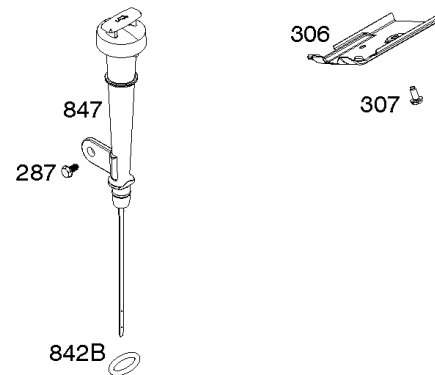

1036 EMISSIONS LABEL

1058 OPERATOR'S MANUAL

1319 WARNING LABEL

1319A WARNING LABEL

Camshaft, Crankcase Cover, Crankshaft, Cylinder, Exhaust Bracket, Operator's Manual,

REF NO	PART NO	QTY	DESCRIPTION
1	593736		CYLINDER ASSEMBLY
3	591794		SEAL, Oil -(Magneto Side)
12A	592597		GASKET, Crankcase
15	797793		PLUG, Oil Drain
16A	593662		CRANKSHAFT
17	591792		BEARING, Ball -(Crankshaft)
18C	593661		COVER, Crankcase
20	591793		SEAL, Oil -(PTO Side) (PTO Side)
22	797776		SCREW -(Crankcase Cover/Sump)
22A	593107		SCREW -(Crankcase Cover/Sump)
24	797812		KEY, Flywheel
25	592613		PISTON ASSEMBLY -(Standard)
25	593108		PISTON ASSEMBLY -(.010" Oversize)
25	593109		PISTON ASSEMBLY -(.020" Oversize)
26	593111		SET, Ring -(.020" Oversize)
26	592614		SET, Ring -(Standard)
26	593110		SET, Ring -(.010" Oversize)
27	592044		LOCK, Piston Pin
28	592045		PIN, Piston
29	592046		ROD, Connecting
46	595929		CAMSHAFT -Used After Code Date 15061400
46	592617		CAMSHAFT -Used Before Code Date 15061500
227	592616		LEVER, Governor Control
287	798618		SCREW -(Dipstick Tube)
306	591790		SHIELD, Cylinder
307	798618		SCREW -(Cylinder Shield)
309	591780		MOTOR, Starter
357	590960		KEY, Drive Pulley
492	592037		SHIELD, Crankcase
505	690939		NUT -(Governor Control Lever)
509	798840		SCREW -(Crankcase Shield)
522	799941		PLUG, Dipstick/Fill
522A	797762		PLUG, Dipstick/Fill
562	797230		BOLT -(Governor Control Lever)
614	797229		PIN, Cotter
616	592615		CRANK, Governor
631	797794		WASHER -(Oil Drain Plug)
718	797792		PIN, Locating