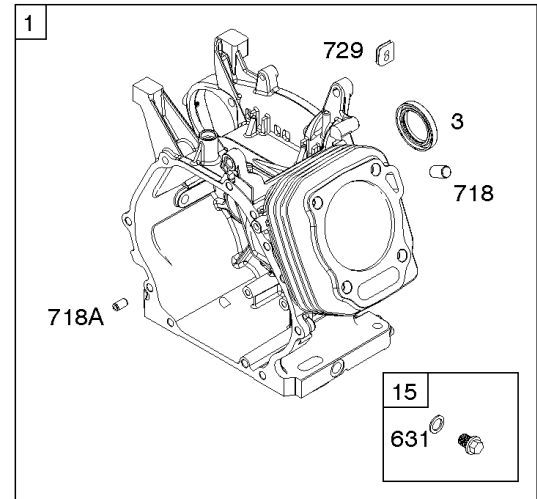

1036 EMISSIONS LABEL

1058 OPERATOR'S MANUAL

1319 WARNING LABEL

1319A WARNING LABEL

Camshaft, Crankcase Cover, Crankshaft, Cylinder, Exhaust Bracket, Operator's Manual,

REF NO	PART NO	QTY	DESCRIPTION
1	593736		CYLINDER ASSEMBLY
3	591794		SEAL, Oil -(Magneto Side)
12A	592597		GASKET, Crankcase
15	797793		PLUG, Oil Drain
16A	593662		CRANKSHAFT
17	591792		BEARING, Ball -(Crankshaft)
18C	593661		COVER, Crankcase
20	591793		SEAL, Oil -(PTO Side) (PTO Side)
22	797776		SCREW -(Crankcase Cover/Sump)
22A	593107		SCREW -(Crankcase Cover/Sump)
24	797812		KEY, Flywheel
25	592613		PISTON ASSEMBLY -(Standard)
25	593108		PISTON ASSEMBLY -(.010" Oversize)
25	593109		PISTON ASSEMBLY -(.020" Oversize)
26	593111		SET, Ring -(.020" Oversize)
26	592614		SET, Ring -(Standard)
26	593110		SET, Ring -(.010" Oversize)
27	592044		LOCK, Piston Pin
28	592045		PIN, Piston
29	592046		ROD, Connecting
46	595929		CAMSHAFT -Used After Code Date 15061400
46	592617		CAMSHAFT -Used Before Code Date 15061500
227	592616		LEVER, Governor Control
287	798618		SCREW -(Dipstick Tube)
306	591790		SHIELD, Cylinder
307	798618		SCREW -(Cylinder Shield)
309	591780		MOTOR, Starter
357	590960		KEY, Drive Pulley
492	592037		SHIELD, Crankcase
505	690939		NUT -(Governor Control Lever)
509	798840		SCREW -(Crankcase Shield)
522	799941		PLUG, Dipstick/Fill
522A	797762		PLUG, Dipstick/Fill
562	797230		BOLT -(Governor Control Lever)
614	797229		PIN, Cotter
616	592615		CRANK, Governor
631	797794		WASHER -(Oil Drain Plug)
718	797792		PIN, Locating