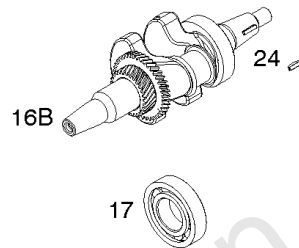

Camshaft, Crankcase Cover, Crankshaft, Cylinder, Exhaust Bracket, Operator's Manual,

REF NO	PART NO	QTY	DESCRIPTION
1	593736		CYLINDER ASSEMBLY
3	591794		SEAL, Oil -(Magneto Side)
12A	592597		GASKET, Crankcase
15	797793		PLUG, Oil Drain
16A	593662		CRANKSHAFT
17	591792		BEARING, Ball -(Crankshaft)
18C	593661		COVER, Crankcase
20	591793		SEAL, Oil -(PTO Side) (PTO Side)
22	797776		SCREW -(Crankcase Cover/Sump)
22A	593107		SCREW -(Crankcase Cover/Sump)
24	797812		KEY, Flywheel
25	592613		PISTON ASSEMBLY -(Standard)
25	593108		PISTON ASSEMBLY -(.010" Oversize)
25	593109		PISTON ASSEMBLY -(.020" Oversize)
26	593111		SET, Ring -(.020" Oversize)
26	592614		SET, Ring -(Standard)
26	593110		SET, Ring -(.010" Oversize)
27	592044		LOCK, Piston Pin
28	592045		PIN, Piston
29	592046		ROD, Connecting
46	595929		CAMSHAFT -Used After Code Date 15061400
46	592617		CAMSHAFT -Used Before Code Date 15061500
227	592616		LEVER, Governor Control
287	798618		SCREW -(Dipstick Tube)
306	591790		SHIELD, Cylinder
307	798618		SCREW -(Cylinder Shield)
309	591780		MOTOR, Starter
357	590960		KEY, Drive Pulley
492	592037		SHIELD, Crankcase
505	690939		NUT -(Governor Control Lever)
509	798840		SCREW -(Crankcase Shield)
522	799941		PLUG, Dipstick/Fill
522A	797762		PLUG, Dipstick/Fill
562	797230		BOLT -(Governor Control Lever)
614	797229		PIN, Cotter
616	592615		CRANK, Governor
631	797794		WASHER -(Oil Drain Plug)
718	797792		PIN, Locating

1036 EMISSIONS LABEL

1058 OPERATOR'S MANUAL

1319 WARNING LABEL

1319A WARNING LABEL