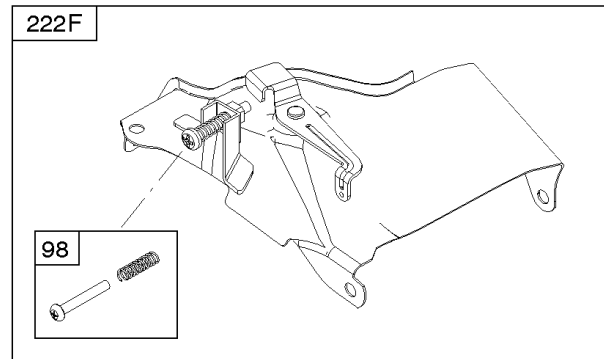

1036 EMISSIONS LABEL

1058 OPERATOR'S MANUAL

1319 WARNING LABEL

1319A WARNING LABEL

Camshaft, Crankcase Cover, Crankshaft, Cylinder, Exhaust Bracket, Operator's Manual,

REF NO	PART NO	QTY	DESCRIPTION
718A	797761		PIN, Locating -(Crankcase Cover)
729	797750		CLIP, Wire
842	797327		SEAL, O-Ring -(Dipstick Tube)
842A	797763		SEAL, O-Ring -(Dipstick Tube)
842B	691031		SEAL, O-Ring -(Dipstick Tube)
847	593174		DIPSTICK/TUBE ASSEMBLY
1036	-----		Label-Emissions -(Available From A Briggs & Stratton Authorized Dealer)
1058	279127ZH		MANUAL, Operator's
1058	80006756EST		MANUAL, Operator's
1058	80006756WST		MANUAL, Operator's
1058	80006756USCN		MANUAL, Operator's
1319	794467		LABEL, Warning
1319A	797669		LABEL, Warning

Not For Reproduction

Controls, Governor Spring

REF NO	PART NO	QTY	DESCRIPTION
98	592978		KIT, Idle Speed
188	798618		SCREW -(Control Bracket)
202	591834		LINK, Mechanical Governor
209	797843		SPRING, Governor
211	799927		SPRING, Governed Idle
222	591810		BRACKET, Control
222E	593105		BRACKET, Control
232	797809		SPRING, Governor Link
265	691024		CLAMP, Casing
267	699492		SCREW -(Casing Clamp)
268	691025		CASING, Control Wire -(Cut To Required Length)
269	691026		WIRE, Control -(Cut To Required Length)
270	691027		NUT -(Control Wire Casing)
271	691028		LEVER, Control
485	797339		KNOB, Control
621	692310		SWITCH, Stop
1012	590378		RETAINER, Link