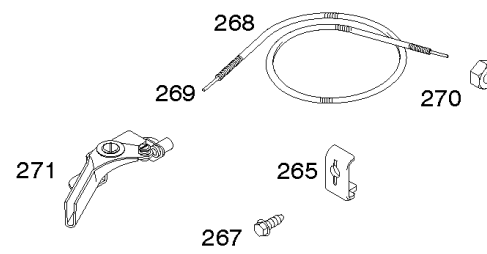

Controls, Governor Spring

REF NO	PART NO	QTY	DESCRIPTION
98	592978		KIT, Idle Speed
188	798618		SCREW -(Control Bracket)
202	591834		LINK, Mechanical Governor
209	797843		SPRING, Governor
211	799927		SPRING, Governed Idle
222	591810		BRACKET, Control
222E	593105		BRACKET, Control
232	797809		SPRING, Governor Link
265	691024		CLAMP, Casing
267	699492		SCREW -(Casing Clamp)
268	691025		CASING, Control Wire -(Cut To Required Length)
269	691026		WIRE, Control -(Cut To Required Length)
270	691027		NUT -(Control Wire Casing)
271	691028		LEVER, Control
485	797339		KNOB, Control
621	692310		SWITCH, Stop
1012	590378		RETAINER, Link