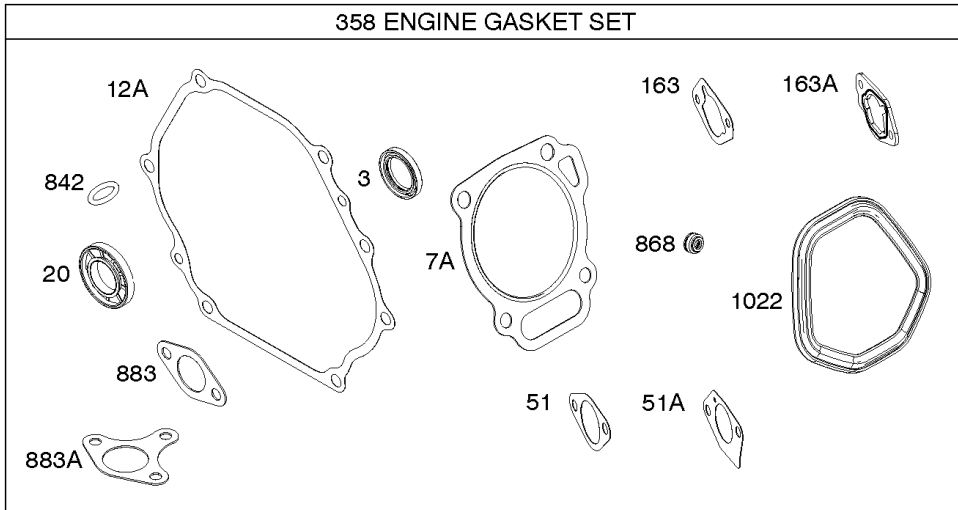

1036 EMISSIONS LABEL

1058 OPERATOR'S MANUAL

1319 WARNING LABEL

1319A WARNING LABEL

Camshaft, Crankcase Cover, Crankshaft, Cylinder, Exhaust Bracket, Operator's Manual,

REF NO	PART NO	QTY	DESCRIPTION
718A	797761		PIN, Locating -(Crankcase Cover)
729	797750		CLIP, Wire
842	797327		SEAL, O-Ring -(Dipstick Tube)
842A	797763		SEAL, O-Ring -(Dipstick Tube)
842B	691031		SEAL, O-Ring -(Dipstick Tube)
847	593174		DIPSTICK/TUBE ASSEMBLY
1036	-----		Label-Emissions -(Available From A Briggs & Stratton Authorized Dealer)
1058	279127ZH		MANUAL, Operator's
1058	80006756EST		MANUAL, Operator's
1058	80006756WST		MANUAL, Operator's
1058	80006756USCN		MANUAL, Operator's
1319	794467		LABEL, Warning
1319A	797669		LABEL, Warning

Not For Reproduction

Controls, Governor Spring

REF NO	PART NO	QTY	DESCRIPTION
98	592978		KIT, Idle Speed
188	798618		SCREW -(Control Bracket)
202	591834		LINK, Mechanical Governor
209	797843		SPRING, Governor
211	799927		SPRING, Governed Idle
222	591810		BRACKET, Control
222E	593105		BRACKET, Control
232	797809		SPRING, Governor Link
265	691024		CLAMP, Casing
267	699492		SCREW -(Casing Clamp)
268	691025		CASING, Control Wire -(Cut To Required Length)
269	691026		WIRE, Control -(Cut To Required Length)
270	691027		NUT -(Control Wire Casing)
271	691028		LEVER, Control
485	797339		KNOB, Control
621	692310		SWITCH, Stop
1012	590378		RETAINER, Link