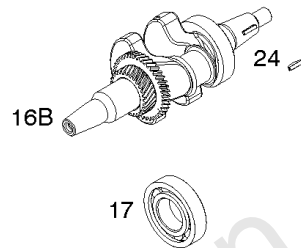

1036 EMISSIONS LABEL

1058 OPERATOR'S MANUAL

1319 WARNING LABEL

1319A WARNING LABEL

Camshaft, Crankcase Cover, Crankshaft, Cylinder, Exhaust Bracket, Operator's Manual,

REF NO	PART NO	QTY	DESCRIPTION
1	593736		CYLINDER ASSEMBLY
3	591794		SEAL, Oil -(Magneto Side)
12A	592597		GASKET, Crankcase
15	797793		PLUG, Oil Drain
16A	593662		CRANKSHAFT
17	591792		BEARING, Ball -(Crankshaft)
18C	593661		COVER, Crankcase
20	591793		SEAL, Oil -(PTO Side) (PTO Side)
22	797776		SCREW -(Crankcase Cover/Sump)
22A	593107		SCREW -(Crankcase Cover/Sump)
24	797812		KEY, Flywheel
25	592613		PISTON ASSEMBLY -(Standard)
25	593108		PISTON ASSEMBLY -(.010" Oversize)
25	593109		PISTON ASSEMBLY -(.020" Oversize)
26	593111		SET, Ring -(.020" Oversize)
26	592614		SET, Ring -(Standard)
26	593110		SET, Ring -(.010" Oversize)
27	592044		LOCK, Piston Pin
28	592045		PIN, Piston
29	592046		ROD, Connecting
46	595929		CAMSHAFT -Used After Code Date 15061400
46	592617		CAMSHAFT -Used Before Code Date 15061500
227	592616		LEVER, Governor Control
287	798618		SCREW -(Dipstick Tube)
306	591790		SHIELD, Cylinder
307	798618		SCREW -(Cylinder Shield)
309	591780		MOTOR, Starter
357	590960		KEY, Drive Pulley
492	592037		SHIELD, Crankcase
505	690939		NUT -(Governor Control Lever)
509	798840		SCREW -(Crankcase Shield)
522	799941		PLUG, Dipstick/Fill
522A	797762		PLUG, Dipstick/Fill
562	797230		BOLT -(Governor Control Lever)
614	797229		PIN, Cotter
616	592615		CRANK, Governor
631	797794		WASHER -(Oil Drain Plug)
718	797792		PIN, Locating