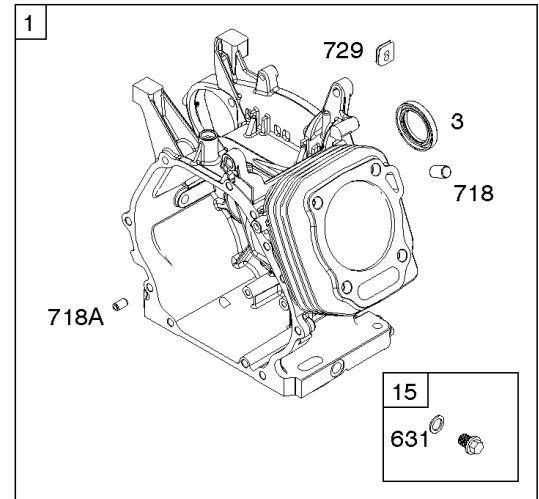

Camshaft, Crankcase Cover, Crankshaft, Cylinder, Exhaust Bracket, Operator's Manual,

REF NO	PART NO	QTY	DESCRIPTION
1	593736		CYLINDER ASSEMBLY
3	591794		SEAL, Oil -(Magneto Side)
12A	592597		GASKET, Crankcase
15	797793		PLUG, Oil Drain
16A	593662		CRANKSHAFT
17	591792		BEARING, Ball -(Crankshaft)
18C	593661		COVER, Crankcase
20	591793		SEAL, Oil -(PTO Side) (PTO Side)
22	797776		SCREW -(Crankcase Cover/Sump)
22A	593107		SCREW -(Crankcase Cover/Sump)
24	797812		KEY, Flywheel
25	592613		PISTON ASSEMBLY -(Standard)
25	593108		PISTON ASSEMBLY -(.010" Oversize)
25	593109		PISTON ASSEMBLY -(.020" Oversize)
26	593111		SET, Ring -(.020" Oversize)
26	592614		SET, Ring -(Standard)
26	593110		SET, Ring -(.010" Oversize)
27	592044		LOCK, Piston Pin
28	592045		PIN, Piston
29	592046		ROD, Connecting
46	595929		CAMSHAFT -Used After Code Date 15061400
46	592617		CAMSHAFT -Used Before Code Date 15061500
227	592616		LEVER, Governor Control
287	798618		SCREW -(Dipstick Tube)
306	591790		SHIELD, Cylinder
307	798618		SCREW -(Cylinder Shield)
309	591780		MOTOR, Starter
357	590960		KEY, Drive Pulley
492	592037		SHIELD, Crankcase
505	690939		NUT -(Governor Control Lever)
509	798840		SCREW -(Crankcase Shield)
522	799941		PLUG, Dipstick/Fill
522A	797762		PLUG, Dipstick/Fill
562	797230		BOLT -(Governor Control Lever)
614	797229		PIN, Cotter
616	592615		CRANK, Governor
631	797794		WASHER -(Oil Drain Plug)
718	797792		PIN, Locating

1036 EMISSIONS LABEL

1058 OPERATOR'S MANUAL

1319 WARNING LABEL

1319A WARNING LABEL