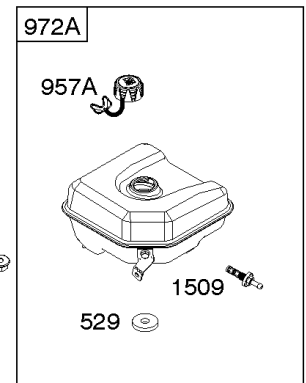

Exhaust System, Fuel Supply

REF NO	PART NO	QTY	DESCRIPTION
187B	593721		LINE, Fuel
190	590964		SCREW -(Fuel Tank)
240A	394358S		FILTER, Fuel
300A	593090		MUFFLER
300B	192569GS		MUFFLER
300D	593128		MUFFLER
346	B5763GS		SCREW -(10-32 x 3/8) (Spark Arrestor)
436	593089		MANIFOLD, Exhaust
529	799933		GROMMET -(Fuel Tank)
601	791850		CLAMP, Hose
676	590953		DEFLECTOR, Muffler
676B	697816		DEFLECTOR, Muffler
677	699203		SCREW -(Muffler Deflector)
677B	699776		SCREW -(Muffler Deflector)
703	590967		CLIP -(Fuel Hose)
705	590965		NUT -(Fuel Tank)
725	595432		SHIELD, Heat
819	798618		SCREW -(Muffler Bracket)
832A	593091		GUARD, Muffler
832B	595453		MUFFLER
832D	595434		GUARD, Muffler
832C	595433		MUFFLER
836A	798976		SCREW -(Muffler Guard)
836B	595455		SCREW -(Muffler Guard)
863A	593733		BRACKET, Muffler
883	797770		GASKET, Exhaust
883A	799797		GASKET, Exhaust
957	794641		CAP, Fuel Tank
957A	799324		CAP, Fuel Tank
972	593095		TANK, Fuel
972A	593720		TANK, Fuel
994	790153		ARRESTOR, Spark
994A	594233		ARRESTOR, Spark
994B	796399		ARRESTOR, Spark
994C	595454		ARRESTOR, Spark
1177	590965		NUT -(Muffler)
1302	590457		WASHER -(Muffler Guard)
1302A	593727		WASHER -(Muffler Guard)
1345	792917		FILTER, Filler Neck
1509	797346		OUTLET, Tank