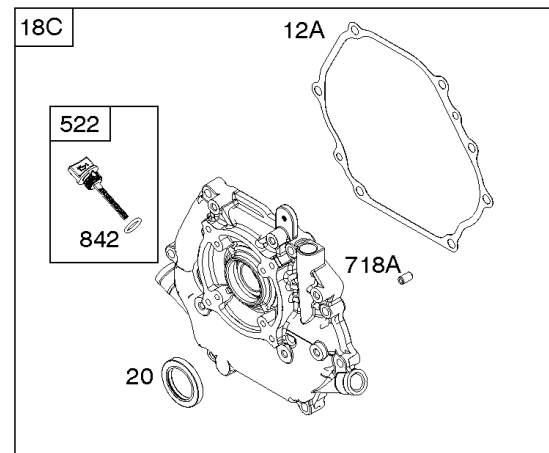

Camshaft, Crankcase Cover, Crankshaft, Cylinder, Exhaust Bracket, Operator's Manual,

REF NO	PART NO	QTY	DESCRIPTION
1	593736		CYLINDER ASSEMBLY
3	591794		SEAL, Oil -(Magneto Side)
12A	592597		GASKET, Crankcase
15	797793		PLUG, Oil Drain
16A	593662		CRANKSHAFT
17	591792		BEARING, Ball -(Crankshaft)
18C	593661		COVER, Crankcase
20	591793		SEAL, Oil -(PTO Side) (PTO Side)
22	797776		SCREW -(Crankcase Cover/Sump)
22A	593107		SCREW -(Crankcase Cover/Sump)
24	797812		KEY, Flywheel
25	592613		PISTON ASSEMBLY -(Standard)
25	593108		PISTON ASSEMBLY -(.010" Oversize)
25	593109		PISTON ASSEMBLY -(.020" Oversize)
26	593111		SET, Ring -(.020" Oversize)
26	592614		SET, Ring -(Standard)
26	593110		SET, Ring -(.010" Oversize)
27	592044		LOCK, Piston Pin
28	592045		PIN, Piston
29	592046		ROD, Connecting
46	595929		CAMSHAFT -Used After Code Date 15061400
46	592617		CAMSHAFT -Used Before Code Date 15061500
227	592616		LEVER, Governor Control
287	798618		SCREW -(Dipstick Tube)
306	591790		SHIELD, Cylinder
307	798618		SCREW -(Cylinder Shield)
309	591780		MOTOR, Starter
357	590960		KEY, Drive Pulley
492	592037		SHIELD, Crankcase
505	690939		NUT -(Governor Control Lever)
509	798840		SCREW -(Crankcase Shield)
522	799941		PLUG, Dipstick/Fill
522A	797762		PLUG, Dipstick/Fill
562	797230		BOLT -(Governor Control Lever)
614	797229		PIN, Cotter
616	592615		CRANK, Governor
631	797794		WASHER -(Oil Drain Plug)
718	797792		PIN, Locating

1036 EMISSIONS LABEL

1058 OPERATOR'S MANUAL

1319 WARNING LABEL

1319A WARNING LABEL