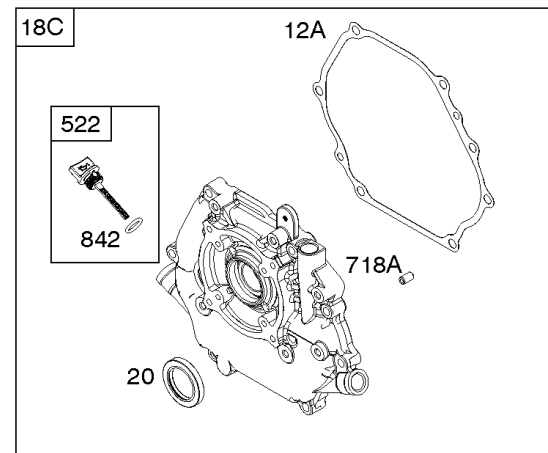

1036 EMISSIONS LABEL

1058 OPERATOR'S MANUAL

1319 WARNING LABEL

1319A WARNING LABEL

Camshaft, Crankcase Cover, Crankshaft, Cylinder, Exhaust Bracket, Operator's Manual,

REF NO	PART NO	QTY	DESCRIPTION
1	593736		CYLINDER ASSEMBLY
3	591794		SEAL, Oil -(Magneto Side)
12A	592597		GASKET, Crankcase
15	797793		PLUG, Oil Drain
16A	593662		CRANKSHAFT
17	591792		BEARING, Ball -(Crankshaft)
18C	593661		COVER, Crankcase
20	591793		SEAL, Oil -(PTO Side) (PTO Side)
22	797776		SCREW -(Crankcase Cover/Sump)
22A	593107		SCREW -(Crankcase Cover/Sump)
24	797812		KEY, Flywheel
25	592613		PISTON ASSEMBLY -(Standard)
25	593108		PISTON ASSEMBLY -(.010" Oversize)
25	593109		PISTON ASSEMBLY -(.020" Oversize)
26	593111		SET, Ring -(.020" Oversize)
26	592614		SET, Ring -(Standard)
26	593110		SET, Ring -(.010" Oversize)
27	592044		LOCK, Piston Pin
28	592045		PIN, Piston
29	592046		ROD, Connecting
46	595929		CAMSHAFT -Used After Code Date 15061400
46	592617		CAMSHAFT -Used Before Code Date 15061500
227	592616		LEVER, Governor Control
287	798618		SCREW -(Dipstick Tube)
306	591790		SHIELD, Cylinder
307	798618		SCREW -(Cylinder Shield)
309	591780		MOTOR, Starter
357	590960		KEY, Drive Pulley
492	592037		SHIELD, Crankcase
505	690939		NUT -(Governor Control Lever)
509	798840		SCREW -(Crankcase Shield)
522	799941		PLUG, Dipstick/Fill
522A	797762		PLUG, Dipstick/Fill
562	797230		BOLT -(Governor Control Lever)
614	797229		PIN, Cotter
616	592615		CRANK, Governor
631	797794		WASHER -(Oil Drain Plug)
718	797792		PIN, Locating