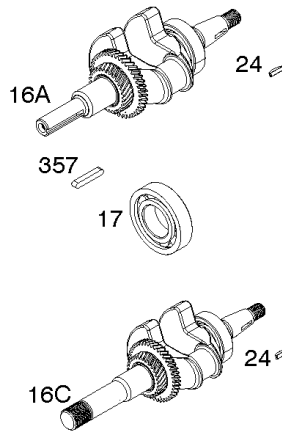

Camshaft, Crankcase Cover, Crankshaft, Cylinder, Exhaust Bracket, Operator's Manual,

REF NO	PART NO	QTY	DESCRIPTION
1	593736		CYLINDER ASSEMBLY
3	591794		SEAL, Oil -(Magneto Side)
12A	592597		GASKET, Crankcase
15	797793		PLUG, Oil Drain
16A	593662		CRANKSHAFT
17	591792		BEARING, Ball -(Crankshaft)
18C	593661		COVER, Crankcase
20	591793		SEAL, Oil -(PTO Side) (PTO Side)
22	797776		SCREW -(Crankcase Cover/Sump)
22A	593107		SCREW -(Crankcase Cover/Sump)
24	797812		KEY, Flywheel
25	592613		PISTON ASSEMBLY -(Standard)
25	593108		PISTON ASSEMBLY -(.010" Oversize)
25	593109		PISTON ASSEMBLY -(.020" Oversize)
26	593111		SET, Ring -(.020" Oversize)
26	592614		SET, Ring -(Standard)
26	593110		SET, Ring -(.010" Oversize)
27	592044		LOCK, Piston Pin
28	592045		PIN, Piston
29	592046		ROD, Connecting
46	595929		CAMSHAFT -Used After Code Date 15061400
46	592617		CAMSHAFT -Used Before Code Date 15061500
227	592616		LEVER, Governor Control
287	798618		SCREW -(Dipstick Tube)
306	591790		SHIELD, Cylinder
307	798618		SCREW -(Cylinder Shield)
309	591780		MOTOR, Starter
357	590960		KEY, Drive Pulley
492	592037		SHIELD, Crankcase
505	690939		NUT -(Governor Control Lever)
509	798840		SCREW -(Crankcase Shield)
522	799941		PLUG, Dipstick/Fill
522A	797762		PLUG, Dipstick/Fill
562	797230		BOLT -(Governor Control Lever)
614	797229		PIN, Cotter
616	592615		CRANK, Governor
631	797794		WASHER -(Oil Drain Plug)
718	797792		PIN, Locating

1036 EMISSIONS LABEL

1058 OPERATOR'S MANUAL

1319 WARNING LABEL

1319A WARNING LABEL