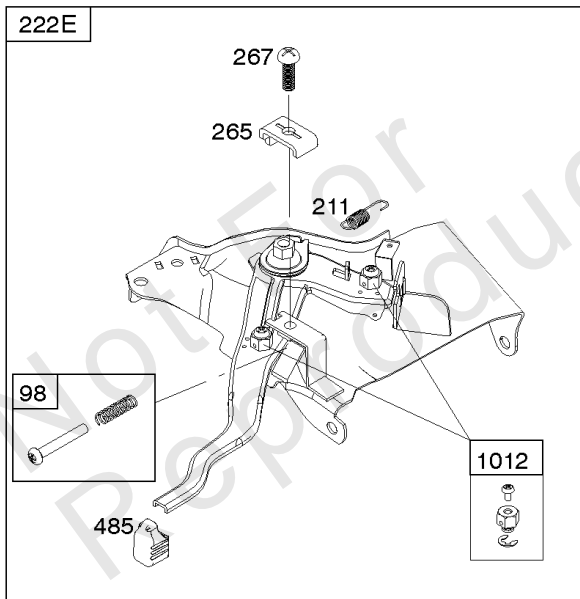

Controls, Governor Spring

REF NO	PART NO	QTY	DESCRIPTION
98	592978		KIT, Idle Speed
188	798618		SCREW -(Control Bracket)
202	591834		LINK, Mechanical Governor
209	797843		SPRING, Governor
211	799927		SPRING, Governed Idle
222	591810		BRACKET, Control
222E	593105		BRACKET, Control
232	797809		SPRING, Governor Link
265	691024		CLAMP, Casing
267	699492		SCREW -(Casing Clamp)
268	691025		CASING, Control Wire -(Cut To Required Length)
269	691026		WIRE, Control -(Cut To Required Length)
270	691027		NUT -(Control Wire Casing)
271	691028		LEVER, Control
485	797339		KNOB, Control
621	692310		SWITCH, Stop
1012	590378		RETAINER, Link