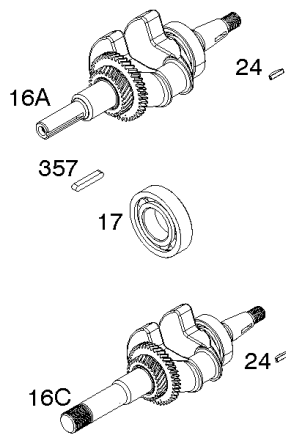

1036 EMISSIONS LABEL

1058 OPERATOR'S MANUAL

1319 WARNING LABEL

1319A WARNING LABEL

Camshaft, Crankcase Cover, Crankshaft, Cylinder, Exhaust Bracket, Operator's Manual,

REF NO	PART NO	QTY	DESCRIPTION
1	593736		CYLINDER ASSEMBLY
3	591794		SEAL, Oil -(Magneto Side)
12A	592597		GASKET, Crankcase
15	797793		PLUG, Oil Drain
16A	593662		CRANKSHAFT
17	591792		BEARING, Ball -(Crankshaft)
18C	593661		COVER, Crankcase
20	591793		SEAL, Oil -(PTO Side) (PTO Side)
22	797776		SCREW -(Crankcase Cover/Sump)
22A	593107		SCREW -(Crankcase Cover/Sump)
24	797812		KEY, Flywheel
25	592613		PISTON ASSEMBLY -(Standard)
25	593108		PISTON ASSEMBLY -(.010" Oversize)
25	593109		PISTON ASSEMBLY -(.020" Oversize)
26	593111		SET, Ring -(.020" Oversize)
26	592614		SET, Ring -(Standard)
26	593110		SET, Ring -(.010" Oversize)
27	592044		LOCK, Piston Pin
28	592045		PIN, Piston
29	592046		ROD, Connecting
46	595929		CAMSHAFT -Used After Code Date 15061400
46	592617		CAMSHAFT -Used Before Code Date 15061500
227	592616		LEVER, Governor Control
287	798618		SCREW -(Dipstick Tube)
306	591790		SHIELD, Cylinder
307	798618		SCREW -(Cylinder Shield)
309	591780		MOTOR, Starter
357	590960		KEY, Drive Pulley
492	592037		SHIELD, Crankcase
505	690939		NUT -(Governor Control Lever)
509	798840		SCREW -(Crankcase Shield)
522	799941		PLUG, Dipstick/Fill
522A	797762		PLUG, Dipstick/Fill
562	797230		BOLT -(Governor Control Lever)
614	797229		PIN, Cotter
616	592615		CRANK, Governor
631	797794		WASHER -(Oil Drain Plug)
718	797792		PIN, Locating