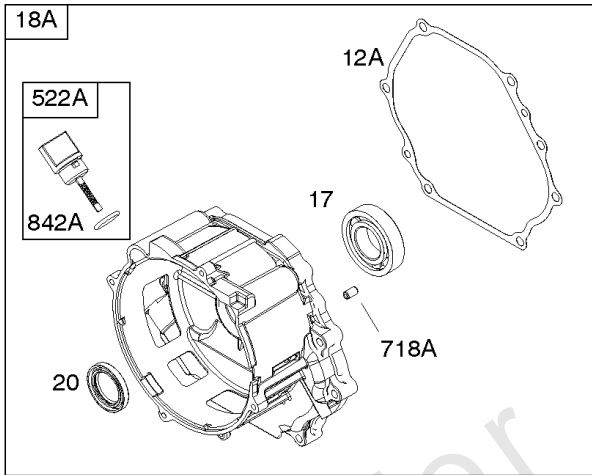

1036 EMISSIONS LABEL

1058 OPERATOR'S MANUAL

1319 WARNING LABEL

1319A WARNING LABEL

Camshaft, Crankcase Cover, Crankshaft, Cylinder, Exhaust Bracket, Operator's Manual,

REF NO	PART NO	QTY	DESCRIPTION
1	593736		CYLINDER ASSEMBLY
3	591794		SEAL, Oil -(Magneto Side)
12A	592597		GASKET, Crankcase
15	797793		PLUG, Oil Drain
16A	593662		CRANKSHAFT
17	591792		BEARING, Ball -(Crankshaft)
18C	593661		COVER, Crankcase
20	591793		SEAL, Oil -(PTO Side) (PTO Side)
22	797776		SCREW -(Crankcase Cover/Sump)
22A	593107		SCREW -(Crankcase Cover/Sump)
24	797812		KEY, Flywheel
25	592613		PISTON ASSEMBLY -(Standard)
25	593108		PISTON ASSEMBLY -(.010" Oversize)
25	593109		PISTON ASSEMBLY -(.020" Oversize)
26	593111		SET, Ring -(.020" Oversize)
26	592614		SET, Ring -(Standard)
26	593110		SET, Ring -(.010" Oversize)
27	592044		LOCK, Piston Pin
28	592045		PIN, Piston
29	592046		ROD, Connecting
46	595929		CAMSHAFT -Used After Code Date 15061400
46	592617		CAMSHAFT -Used Before Code Date 15061500
227	592616		LEVER, Governor Control
287	798618		SCREW -(Dipstick Tube)
306	591790		SHIELD, Cylinder
307	798618		SCREW -(Cylinder Shield)
309	591780		MOTOR, Starter
357	590960		KEY, Drive Pulley
492	592037		SHIELD, Crankcase
505	690939		NUT -(Governor Control Lever)
509	798840		SCREW -(Crankcase Shield)
522	799941		PLUG, Dipstick/Fill
522A	797762		PLUG, Dipstick/Fill
562	797230		BOLT -(Governor Control Lever)
614	797229		PIN, Cotter
616	592615		CRANK, Governor
631	797794		WASHER -(Oil Drain Plug)
718	797792		PIN, Locating