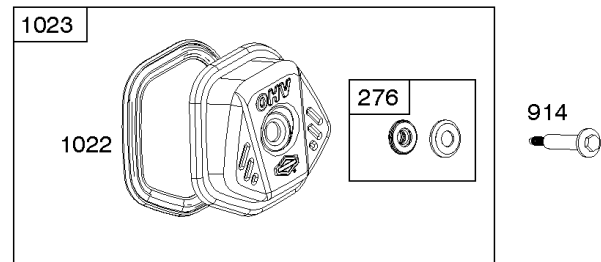

1036 EMISSIONS LABEL

1058 OPERATOR'S MANUAL

1319 WARNING LABEL

1319A WARNING LABEL

Camshaft, Crankcase Cover, Crankshaft, Cylinder, Exhaust Bracket, Operator's Manual,

REF NO	PART NO	QTY	DESCRIPTION
718A	797761		PIN, Locating -(Crankcase Cover)
729	797750		CLIP, Wire
842	797327		SEAL, O-Ring -(Dipstick Tube)
842A	797763		SEAL, O-Ring -(Dipstick Tube)
842B	691031		SEAL, O-Ring -(Dipstick Tube)
847	593174		DIPSTICK/TUBE ASSEMBLY
1036	-----		Label-Emissions -(Available From A Briggs & Stratton Authorized Dealer)
1058	279127ZH		MANUAL, Operator's
1058	80006756EST		MANUAL, Operator's
1058	80006756WST		MANUAL, Operator's
1058	80006756USCN		MANUAL, Operator's
1319	794467		LABEL, Warning
1319A	797669		LABEL, Warning

Not For Reproduction

Controls, Governor Spring

REF NO	PART NO	QTY	DESCRIPTION
98	592978		KIT, Idle Speed
188	798618		SCREW -(Control Bracket)
202	591834		LINK, Mechanical Governor
209	797843		SPRING, Governor
211	799927		SPRING, Governed Idle
222	591810		BRACKET, Control
222E	593105		BRACKET, Control
232	797809		SPRING, Governor Link
265	691024		CLAMP, Casing
267	699492		SCREW -(Casing Clamp)
268	691025		CASING, Control Wire -(Cut To Required Length)
269	691026		WIRE, Control -(Cut To Required Length)
270	691027		NUT -(Control Wire Casing)
271	691028		LEVER, Control
485	797339		KNOB, Control
621	692310		SWITCH, Stop
1012	590378		RETAINER, Link