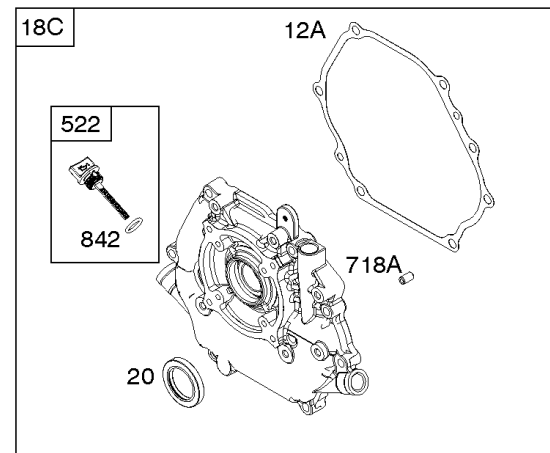

Camshaft, Crankcase Cover, Crankshaft, Cylinder, Exhaust Bracket, Operator's Manual,

REF NO	PART NO	QTY	DESCRIPTION
1	593726		CYLINDER ASSEMBLY
3	591794		SEAL, Oil -(Magneto Side)
12A	592597		GASKET, Crankcase
15	797793		PLUG, Oil Drain
16A	593662		CRANKSHAFT
17	591792		BEARING, Ball -(Crankshaft)
18C	593661		COVER, Crankcase
20	591793		SEAL, Oil -(PTO Side) (PTO Side)
22	797776		SCREW -(Crankcase Cover/Sump)
22A	593107		SCREW -(Crankcase Cover/Sump)
24	797812		KEY, Flywheel
25	592613		PISTON ASSEMBLY -(Standard)
25	593108		PISTON ASSEMBLY -(.010" Oversize)
25	593109		PISTON ASSEMBLY -(.020" Oversize)
26	593111		SET, Ring -(.020" Oversize)
26	592614		SET, Ring -(Standard)
26	593110		SET, Ring -(.010" Oversize)
27	592044		LOCK, Piston Pin
28	592045		PIN, Piston
29	592046		ROD, Connecting
46	595929		CAMSHAFT -Used After Code Date 15061400
46	592617		CAMSHAFT -Used Before Code Date 15061500
227	592616		LEVER, Governor Control
287	798618		SCREW -(Dipstick Tube)
306	591790		SHIELD, Cylinder
307	798618		SCREW -(Cylinder Shield)
309	591780		MOTOR, Starter
357	590960		KEY, Drive Pulley
492	592037		SHIELD, Crankcase
505	690939		NUT -(Governor Control Lever)
509	798840		SCREW -(Crankcase Shield)
522	799941		PLUG, Dipstick/Fill
522A	797762		PLUG, Dipstick/Fill
562	797230		BOLT -(Governor Control Lever)
614	797229		PIN, Cotter
616	592615		CRANK, Governor
631	797794		WASHER -(Oil Drain Plug)
718	797792		PIN, Locating

1036 EMISSIONS LABEL

1058 OPERATOR'S MANUAL

1319 WARNING LABEL

1319A WARNING LABEL