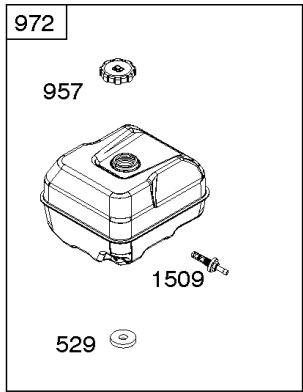

Exhaust System, Fuel Supply

REF NO	PART NO	QTY	DESCRIPTION
187B	593721		LINE, Fuel
190	590964		SCREW -(Fuel Tank)
240A	394358S		FILTER, Fuel
300A	593090		MUFFLER
300B	192569GS		MUFFLER
300D	593128		MUFFLER
346	B5763GS		SCREW -(10-32 x 3/8) (Spark Arrestor)
436	593089		MANIFOLD, Exhaust
529	799933		GROMMET -(Fuel Tank)
601	791850		CLAMP, Hose
676	590953		DEFLECTOR, Muffler
676B	697816		DEFLECTOR, Muffler
677	699203		SCREW -(Muffler Deflector)
677B	699776		SCREW -(Muffler Deflector)
703	590967		CLIP -(Fuel Hose)
705	590965		NUT -(Fuel Tank)
725	595432		SHIELD, Heat
819	798618		SCREW -(Muffler Bracket)
832A	593091		GUARD, Muffler
832B	595453		MUFFLER
832D	595434		GUARD, Muffler
832C	595433		MUFFLER
836A	798976		SCREW -(Muffler Guard)
836B	595455		SCREW -(Muffler Guard)
863A	593733		BRACKET, Muffler
883	797770		GASKET, Exhaust
883A	799797		GASKET, Exhaust
957	794641		CAP, Fuel Tank
957A	799324		CAP, Fuel Tank
972	593095		TANK, Fuel
972A	593720		TANK, Fuel
994	790153		ARRESTOR, Spark
994A	594233		ARRESTOR, Spark
994B	796399		ARRESTOR, Spark
994C	595454		ARRESTOR, Spark
1177	590965		NUT -(Muffler)
1302	590457		WASHER -(Muffler Guard)
1302A	593727		WASHER -(Muffler Guard)
1345	792917		FILTER, Filler Neck
1509	797346		OUTLET, Tank