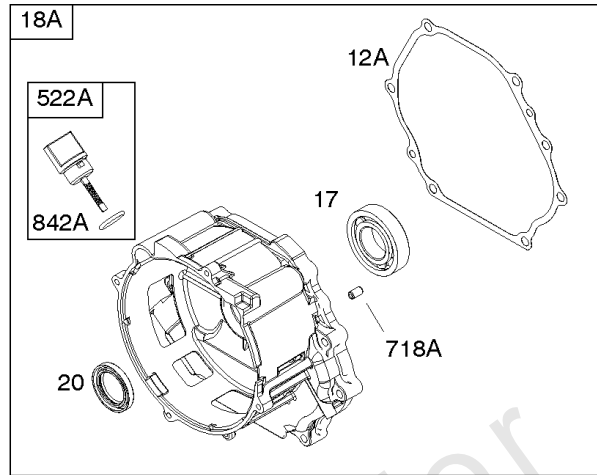

## Camshaft, Crankcase Cover, Crankshaft, Cylinder, Exhaust Bracket, Operator's Manual,

REF NO	PART NO	QTY	DESCRIPTION
1	593726		CYLINDER ASSEMBLY
3	591794		SEAL, Oil -(Magneto Side)
12A	592597		GASKET, Crankcase
15	797793		PLUG, Oil Drain
16A	593662		CRANKSHAFT
17	591792		BEARING, Ball -(Crankshaft)
18C	593661		COVER, Crankcase
20	591793		SEAL, Oil -(PTO Side) (PTO Side)
22	797776		SCREW -(Crankcase Cover/Sump)
22A	593107		SCREW -(Crankcase Cover/Sump)
24	797812		KEY, Flywheel
25	592613		PISTON ASSEMBLY -(Standard)
25	593108		PISTON ASSEMBLY -(.010" Oversize)
25	593109		PISTON ASSEMBLY -(.020" Oversize)
26	593111		SET, Ring -(.020" Oversize)
26	592614		SET, Ring -(Standard)
26	593110		SET, Ring -(.010" Oversize)
27	592044		LOCK, Piston Pin
28	592045		PIN, Piston
29	592046		ROD, Connecting
46	595929		CAMSHAFT -Used After Code Date 15061400
46	592617		CAMSHAFT -Used Before Code Date 15061500
227	592616		LEVER, Governor Control
287	798618		SCREW -(Dipstick Tube)
306	591790		SHIELD, Cylinder
307	798618		SCREW -(Cylinder Shield)
309	591780		MOTOR, Starter
357	590960		KEY, Drive Pulley
492	592037		SHIELD, Crankcase
505	690939		NUT -(Governor Control Lever)
509	798840		SCREW -(Crankcase Shield)
522	799941		PLUG, Dipstick/Fill
522A	797762		PLUG, Dipstick/Fill
562	797230		BOLT -(Governor Control Lever)
614	797229		PIN, Cotter
616	592615		CRANK, Governor
631	797794		WASHER -(Oil Drain Plug)
718	797792		PIN, Locating