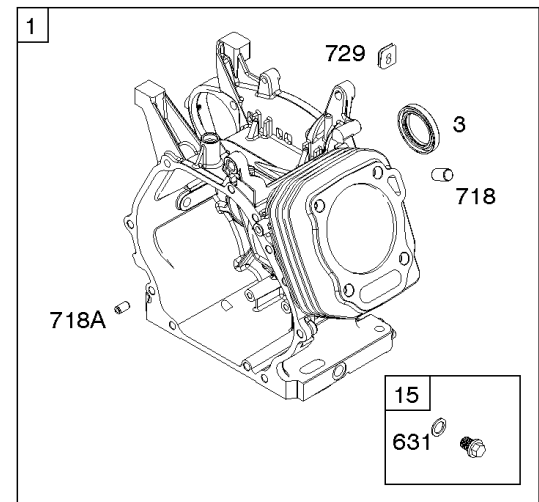

## Camshaft, Crankcase Cover, Crankshaft, Cylinder, Exhaust Bracket, Operator's Manual,

REF NO	PART NO	QTY	DESCRIPTION
1	593726		CYLINDER ASSEMBLY
3	591794		SEAL, Oil -(Magneto Side)
12A	592597		GASKET, Crankcase
15	797793		PLUG, Oil Drain
16A	593662		CRANKSHAFT
17	591792		BEARING, Ball -(Crankshaft)
18C	593661		COVER, Crankcase
20	591793		SEAL, Oil -(PTO Side) (PTO Side)
22	797776		SCREW -(Crankcase Cover/Sump)
22A	593107		SCREW -(Crankcase Cover/Sump)
24	797812		KEY, Flywheel
25	592613		PISTON ASSEMBLY -(Standard)
25	593108		PISTON ASSEMBLY -(.010" Oversize)
25	593109		PISTON ASSEMBLY -(.020" Oversize)
26	593111		SET, Ring -(.020" Oversize)
26	592614		SET, Ring -(Standard)
26	593110		SET, Ring -(.010" Oversize)
27	592044		LOCK, Piston Pin
28	592045		PIN, Piston
29	592046		ROD, Connecting
46	595929		CAMSHAFT -Used After Code Date 15061400
46	592617		CAMSHAFT -Used Before Code Date 15061500
227	592616		LEVER, Governor Control
287	798618		SCREW -(Dipstick Tube)
306	591790		SHIELD, Cylinder
307	798618		SCREW -(Cylinder Shield)
309	591780		MOTOR, Starter
357	590960		KEY, Drive Pulley
492	592037		SHIELD, Crankcase
505	690939		NUT -(Governor Control Lever)
509	798840		SCREW -(Crankcase Shield)
522	799941		PLUG, Dipstick/Fill
522A	797762		PLUG, Dipstick/Fill
562	797230		BOLT -(Governor Control Lever)
614	797229		PIN, Cotter
616	592615		CRANK, Governor
631	797794		WASHER -(Oil Drain Plug)
718	797792		PIN, Locating