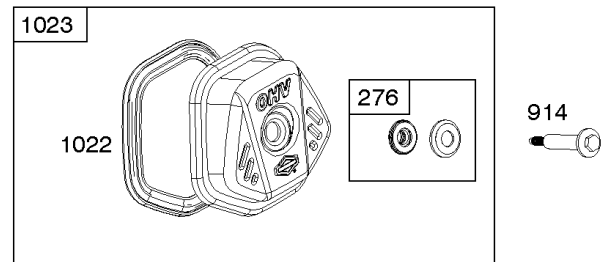

Cylinder Head, Gasket Sets

REF NO	PART NO	QTY	DESCRIPTION
3	591794		SEAL, Oil -(Magneto Side)
5	593093		HEAD, Cylinder
7A	592834		GASKET, Cylinder Head
12A	592597		GASKET, Crankcase
13	797791		SCREW -(Cylinder Head)
20	591793		SEAL, Oil -(PTO Side) (PTO Side)
33	592612		VALVE, Exhaust
34	592611		VALVE, Intake
35	591814		SPRING, Valve -(Intake)
36	591814		SPRING, Valve -(Exhaust)
40A	797782		RETAINER, Valve
40B	591815		RETAINER, Valve
40C	591816		RETAINER, Valve
45	797786		TAPPET, Valve
51	591779		GASKET, Intake
51A	591798		GASKET, Intake
163	797756		GASKET, Air Cleaner
163A	799883		GASKET, Air Cleaner
238	591817		CAP, Valve
276	797847		WASHER, Sealing -(Rocker Cover)
358	593112		GASKET SET, Engine
718	797792		PIN, Locating
830	591088		STUD, Rocker Arm
842	797327		SEAL, O-Ring -(Dipstick Tube)
868	797854		SEAL, Valve -(Intake)
883	797770		GASKET, Exhaust
883A	799797		GASKET, Exhaust
914	797848		SCREW -(Rocker Cover)
1022	797846		GASKET, Rocker Cover
1023	799778		COVER, Rocker
1026	591818		ROD, Push
1029	591087		ARM, Rocker
1034	591819		GUIDE, Push Rod
1095	593113		GASKET SET, Valve