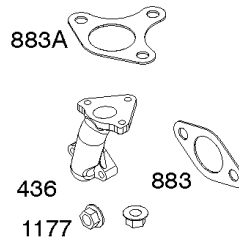

## Controls, Governor Spring

REF NO	PART NO	QTY	DESCRIPTION
98	592978		KIT, Idle Speed
188	798618		SCREW -(Control Bracket)
202	591834		LINK, Mechanical Governor
209	797843		SPRING, Governor
211	799927		SPRING, Governed Idle
222	591810		BRACKET, Control
222E	593105		BRACKET, Control
232	797809		SPRING, Governor Link
265	691024		CLAMP, Casing
267	699492		SCREW -(Casing Clamp)
268	691025		CASING, Control Wire -(Cut To Required Length)
269	691026		WIRE, Control -(Cut To Required Length)
270	691027		NUT -(Control Wire Casing)
271	691028		LEVER, Control
485	797339		KNOB, Control
621	692310		SWITCH, Stop
1012	590378		RETAINER, Link

## Cylinder Head, Gasket Sets

REF NO	PART NO	QTY	DESCRIPTION
3	591794		SEAL, Oil -(Magneto Side)
5	593093		HEAD, Cylinder
7A	592834		GASKET, Cylinder Head
12A	592597		GASKET, Crankcase
13	797791		SCREW -(Cylinder Head)
20	591793		SEAL, Oil -(PTO Side) (PTO Side)
33	592612		VALVE, Exhaust
34	592611		VALVE, Intake
35	591814		SPRING, Valve -(Intake)
36	591814		SPRING, Valve -(Exhaust)
40A	797782		RETAINER, Valve
40B	591815		RETAINER, Valve
40C	591816		RETAINER, Valve
45	797786		TAPPET, Valve
51	591779		GASKET, Intake
51A	591798		GASKET, Intake
163	797756		GASKET, Air Cleaner
163A	799883		GASKET, Air Cleaner
238	591817		CAP, Valve
276	797847		WASHER, Sealing -(Rocker Cover)
358	593112		GASKET SET, Engine
718	797792		PIN, Locating
830	591088		STUD, Rocker Arm
842	797327		SEAL, O-Ring -(Dipstick Tube)
868	797854		SEAL, Valve -(Intake)
883	797770		GASKET, Exhaust
883A	799797		GASKET, Exhaust
914	797848		SCREW -(Rocker Cover)
1022	797846		GASKET, Rocker Cover
1023	799778		COVER, Rocker
1026	591818		ROD, Push
1029	591087		ARM, Rocker
1034	591819		GUIDE, Push Rod
1095	593113		GASKET SET, Valve