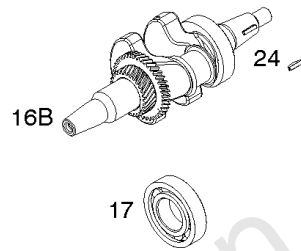

Camshaft, Crankcase Cover, Crankshaft, Cylinder, Exhaust Bracket, Operator's Manual,

REF NO	PART NO	QTY	DESCRIPTION
1	593726		CYLINDER ASSEMBLY
3	591794		SEAL, Oil -(Magneto Side)
12A	592597		GASKET, Crankcase
15	797793		PLUG, Oil Drain
16A	593662		CRANKSHAFT
17	591792		BEARING, Ball -(Crankshaft)
18C	593661		COVER, Crankcase
20	591793		SEAL, Oil -(PTO Side) (PTO Side)
22	797776		SCREW -(Crankcase Cover/Sump)
22A	593107		SCREW -(Crankcase Cover/Sump)
24	797812		KEY, Flywheel
25	592613		PISTON ASSEMBLY -(Standard)
25	593108		PISTON ASSEMBLY -(.010" Oversize)
25	593109		PISTON ASSEMBLY -(.020" Oversize)
26	593111		SET, Ring -(.020" Oversize)
26	592614		SET, Ring -(Standard)
26	593110		SET, Ring -(.010" Oversize)
27	592044		LOCK, Piston Pin
28	592045		PIN, Piston
29	592046		ROD, Connecting
46	595929		CAMSHAFT -Used After Code Date 15061400
46	592617		CAMSHAFT -Used Before Code Date 15061500
227	592616		LEVER, Governor Control
287	798618		SCREW -(Dipstick Tube)
306	591790		SHIELD, Cylinder
307	798618		SCREW -(Cylinder Shield)
309	591780		MOTOR, Starter
357	590960		KEY, Drive Pulley
492	592037		SHIELD, Crankcase
505	690939		NUT -(Governor Control Lever)
509	798840		SCREW -(Crankcase Shield)
522	799941		PLUG, Dipstick/Fill
522A	797762		PLUG, Dipstick/Fill
562	797230		BOLT -(Governor Control Lever)
614	797229		PIN, Cotter
616	592615		CRANK, Governor
631	797794		WASHER -(Oil Drain Plug)
718	797792		PIN, Locating

1036 EMISSIONS LABEL

1058 OPERATOR'S MANUAL

1319 WARNING LABEL

1319A WARNING LABEL