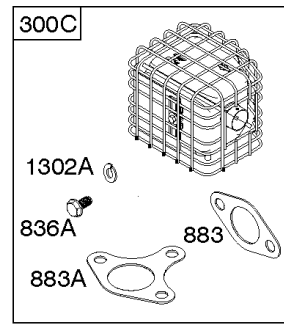

Exhaust System, Fuel Supply

REF NO	PART NO	QTY	DESCRIPTION
187B	593721		LINE, Fuel
190	590964		SCREW -(Fuel Tank)
240A	394358S		FILTER, Fuel
300A	593090		MUFFLER
300B	192569GS		MUFFLER
300D	593128		MUFFLER
346	B5763GS		SCREW -(10-32 x 3/8) (Spark Arrestor)
436	593089		MANIFOLD, Exhaust
529	799933		GROMMET -(Fuel Tank)
601	791850		CLAMP, Hose
676	590953		DEFLECTOR, Muffler
676B	697816		DEFLECTOR, Muffler
677	699203		SCREW -(Muffler Deflector)
677B	699776		SCREW -(Muffler Deflector)
703	590967		CLIP -(Fuel Hose)
705	590965		NUT -(Fuel Tank)
725	595432		SHIELD, Heat
819	798618		SCREW -(Muffler Bracket)
832A	593091		GUARD, Muffler
832B	595453		MUFFLER
832D	595434		GUARD, Muffler
832C	595433		MUFFLER
836A	798976		SCREW -(Muffler Guard)
836B	595455		SCREW -(Muffler Guard)
863A	593733		BRACKET, Muffler
883	797770		GASKET, Exhaust
883A	799797		GASKET, Exhaust
957	794641		CAP, Fuel Tank
957A	799324		CAP, Fuel Tank
972	593095		TANK, Fuel
972A	593720		TANK, Fuel
994	790153		ARRESTOR, Spark
994A	594233		ARRESTOR, Spark
994B	796399		ARRESTOR, Spark
994C	595454		ARRESTOR, Spark
1177	590965		NUT -(Muffler)
1302	590457		WASHER -(Muffler Guard)
1302A	593727		WASHER -(Muffler Guard)
1345	792917		FILTER, Filler Neck
1509	797346		OUTLET, Tank