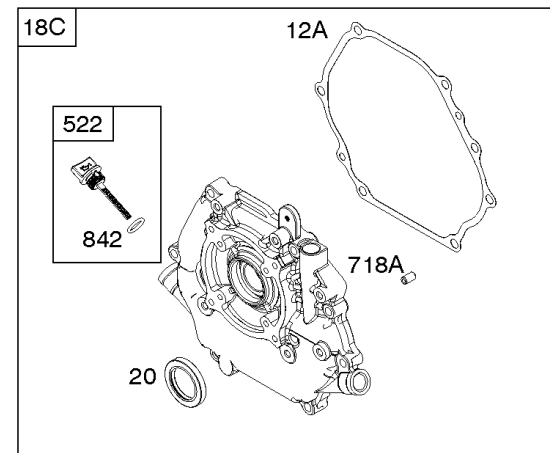

## Camshaft, Crankcase Cover, Crankshaft, Cylinder, Exhaust Bracket, Operator's Manual,

REF NO	PART NO	QTY	DESCRIPTION
1	593726		CYLINDER ASSEMBLY
3	591794		SEAL, Oil -(Magneto Side)
12A	592597		GASKET, Crankcase
15	797793		PLUG, Oil Drain
16A	593662		CRANKSHAFT
17	591792		BEARING, Ball -(Crankshaft)
18C	593661		COVER, Crankcase
20	591793		SEAL, Oil -(PTO Side) (PTO Side)
22	797776		SCREW -(Crankcase Cover/Sump)
22A	593107		SCREW -(Crankcase Cover/Sump)
24	797812		KEY, Flywheel
25	592613		PISTON ASSEMBLY -(Standard)
25	593108		PISTON ASSEMBLY -(.010" Oversize)
25	593109		PISTON ASSEMBLY -(.020" Oversize)
26	593111		SET, Ring -(.020" Oversize)
26	592614		SET, Ring -(Standard)
26	593110		SET, Ring -(.010" Oversize)
27	592044		LOCK, Piston Pin
28	592045		PIN, Piston
29	592046		ROD, Connecting
46	595929		CAMSHAFT -Used After Code Date 15061400
46	592617		CAMSHAFT -Used Before Code Date 15061500
227	592616		LEVER, Governor Control
287	798618		SCREW -(Dipstick Tube)
306	591790		SHIELD, Cylinder
307	798618		SCREW -(Cylinder Shield)
309	591780		MOTOR, Starter
357	590960		KEY, Drive Pulley
492	592037		SHIELD, Crankcase
505	690939		NUT -(Governor Control Lever)
509	798840		SCREW -(Crankcase Shield)
522	799941		PLUG, Dipstick/Fill
522A	797762		PLUG, Dipstick/Fill
562	797230		BOLT -(Governor Control Lever)
614	797229		PIN, Cotter
616	592615		CRANK, Governor
631	797794		WASHER -(Oil Drain Plug)
718	797792		PIN, Locating