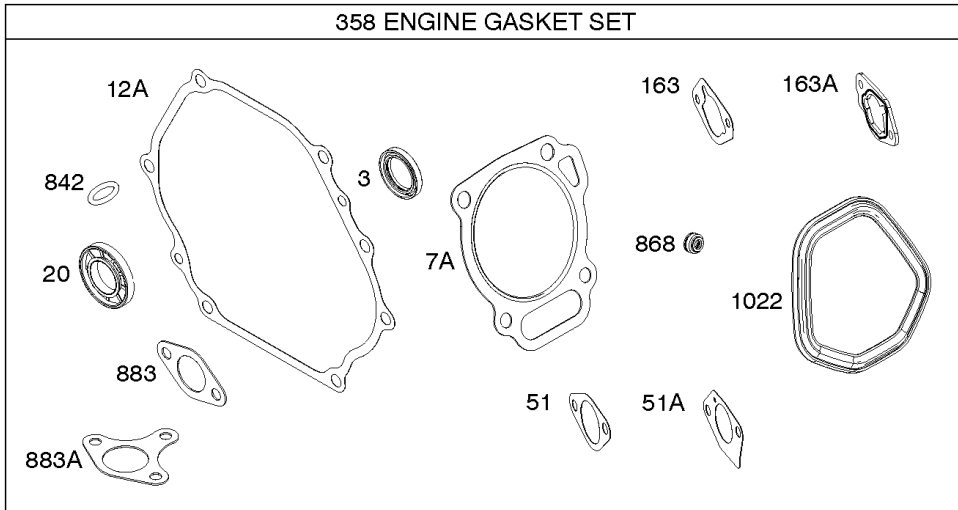

Cylinder Head, Gasket Sets

REF NO	PART NO	QTY	DESCRIPTION
3	591794		SEAL, Oil -(Magneto Side)
5	593093		HEAD, Cylinder
7A	592834		GASKET, Cylinder Head
12A	592597		GASKET, Crankcase
13	797791		SCREW -(Cylinder Head)
20	591793		SEAL, Oil -(PTO Side) (PTO Side)
33	592612		VALVE, Exhaust
34	592611		VALVE, Intake
35	591814		SPRING, Valve -(Intake)
36	591814		SPRING, Valve -(Exhaust)
40A	797782		RETAINER, Valve
40B	591815		RETAINER, Valve
40C	591816		RETAINER, Valve
45	797786		TAPPET, Valve
51	591779		GASKET, Intake
51A	591798		GASKET, Intake
163	797756		GASKET, Air Cleaner
163A	799883		GASKET, Air Cleaner
238	591817		CAP, Valve
276	797847		WASHER, Sealing -(Rocker Cover)
358	593112		GASKET SET, Engine
718	797792		PIN, Locating
830	591088		STUD, Rocker Arm
842	797327		SEAL, O-Ring -(Dipstick Tube)
868	797854		SEAL, Valve -(Intake)
883	797770		GASKET, Exhaust
883A	799797		GASKET, Exhaust
914	797848		SCREW -(Rocker Cover)
1022	797846		GASKET, Rocker Cover
1023	799778		COVER, Rocker
1026	591818		ROD, Push
1029	591087		ARM, Rocker
1034	591819		GUIDE, Push Rod
1095	593113		GASKET SET, Valve