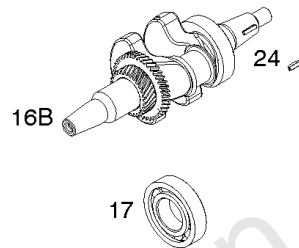

1036 EMISSIONS LABEL

1058 OPERATOR'S MANUAL

1319 WARNING LABEL

1319A WARNING LABEL

Camshaft, Crankcase Cover, Crankshaft, Cylinder, Exhaust Bracket, Operator's Manual,

REF NO	PART NO	QTY	DESCRIPTION
1	593726		CYLINDER ASSEMBLY
3	591794		SEAL, Oil -(Magneto Side)
12A	592597		GASKET, Crankcase
15	797793		PLUG, Oil Drain
16A	593662		CRANKSHAFT
17	591792		BEARING, Ball -(Crankshaft)
18C	593661		COVER, Crankcase
20	591793		SEAL, Oil -(PTO Side) (PTO Side)
22	797776		SCREW -(Crankcase Cover/Sump)
22A	593107		SCREW -(Crankcase Cover/Sump)
24	797812		KEY, Flywheel
25	592613		PISTON ASSEMBLY -(Standard)
25	593108		PISTON ASSEMBLY -(.010" Oversize)
25	593109		PISTON ASSEMBLY -(.020" Oversize)
26	593111		SET, Ring -(.020" Oversize)
26	592614		SET, Ring -(Standard)
26	593110		SET, Ring -(.010" Oversize)
27	592044		LOCK, Piston Pin
28	592045		PIN, Piston
29	592046		ROD, Connecting
46	595929		CAMSHAFT -Used After Code Date 15061400
46	592617		CAMSHAFT -Used Before Code Date 15061500
227	592616		LEVER, Governor Control
287	798618		SCREW -(Dipstick Tube)
306	591790		SHIELD, Cylinder
307	798618		SCREW -(Cylinder Shield)
309	591780		MOTOR, Starter
357	590960		KEY, Drive Pulley
492	592037		SHIELD, Crankcase
505	690939		NUT -(Governor Control Lever)
509	798840		SCREW -(Crankcase Shield)
522	799941		PLUG, Dipstick/Fill
522A	797762		PLUG, Dipstick/Fill
562	797230		BOLT -(Governor Control Lever)
614	797229		PIN, Cotter
616	592615		CRANK, Governor
631	797794		WASHER -(Oil Drain Plug)
718	797792		PIN, Locating