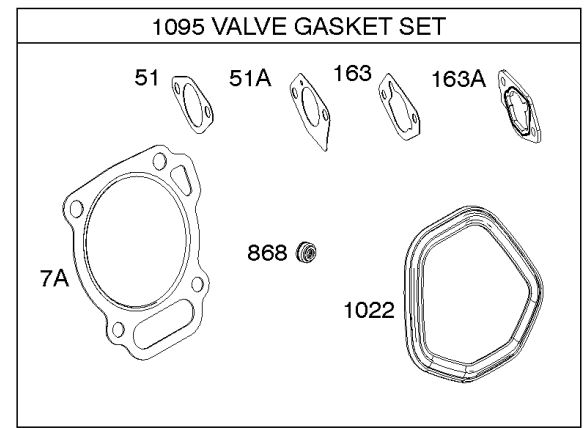

Cylinder Head, Gasket Sets

REF NO	PART NO	QTY	DESCRIPTION
3	591794		SEAL, Oil -(Magneto Side)
5	593093		HEAD, Cylinder
7A	592834		GASKET, Cylinder Head
12A	592597		GASKET, Crankcase
13	797791		SCREW -(Cylinder Head)
20	591793		SEAL, Oil -(PTO Side) (PTO Side)
33	592612		VALVE, Exhaust
34	592611		VALVE, Intake
35	591814		SPRING, Valve -(Intake)
36	591814		SPRING, Valve -(Exhaust)
40A	797782		RETAINER, Valve
40B	591815		RETAINER, Valve
40C	591816		RETAINER, Valve
45	797786		TAPPET, Valve
51	591779		GASKET, Intake
51A	591798		GASKET, Intake
163	797756		GASKET, Air Cleaner
163A	799883		GASKET, Air Cleaner
238	591817		CAP, Valve
276	797847		WASHER, Sealing -(Rocker Cover)
358	593112		GASKET SET, Engine
718	797792		PIN, Locating
830	591088		STUD, Rocker Arm
842	797327		SEAL, O-Ring -(Dipstick Tube)
868	797854		SEAL, Valve -(Intake)
883	797770		GASKET, Exhaust
883A	799797		GASKET, Exhaust
914	797848		SCREW -(Rocker Cover)
1022	797846		GASKET, Rocker Cover
1023	799778		COVER, Rocker
1026	591818		ROD, Push
1029	591087		ARM, Rocker
1034	591819		GUIDE, Push Rod
1095	593113		GASKET SET, Valve