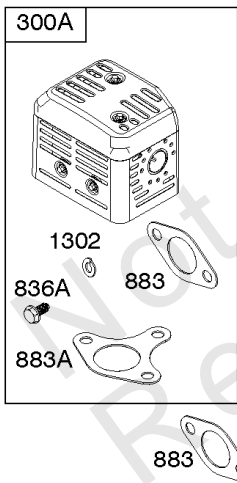

Exhaust System, Fuel Supply

REF NO	PART NO	QTY	DESCRIPTION
187B	593721		LINE, Fuel
190	590964		SCREW -(Fuel Tank)
240A	394358S		FILTER, Fuel
300A	593090		MUFFLER
300B	192569GS		MUFFLER
300D	593128		MUFFLER
346	B5763GS		SCREW -(10-32 x 3/8) (Spark Arrestor)
436	593089		MANIFOLD, Exhaust
529	799933		GROMMET -(Fuel Tank)
601	791850		CLAMP, Hose
676	590953		DEFLECTOR, Muffler
676B	697816		DEFLECTOR, Muffler
677	699203		SCREW -(Muffler Deflector)
677B	699776		SCREW -(Muffler Deflector)
703	590967		CLIP -(Fuel Hose)
705	590965		NUT -(Fuel Tank)
725	595432		SHIELD, Heat
819	798618		SCREW -(Muffler Bracket)
832A	593091		GUARD, Muffler
832B	595453		MUFFLER
832D	595434		GUARD, Muffler
832C	595433		MUFFLER
836A	798976		SCREW -(Muffler Guard)
836B	595455		SCREW -(Muffler Guard)
863A	593733		BRACKET, Muffler
883	797770		GASKET, Exhaust
883A	799797		GASKET, Exhaust
957	794641		CAP, Fuel Tank
957A	799324		CAP, Fuel Tank
972	593095		TANK, Fuel
972A	593720		TANK, Fuel
994	790153		ARRESTOR, Spark
994A	594233		ARRESTOR, Spark
994B	796399		ARRESTOR, Spark
994C	595454		ARRESTOR, Spark
1177	590965		NUT -(Muffler)
1302	590457		WASHER -(Muffler Guard)
1302A	593727		WASHER -(Muffler Guard)
1345	792917		FILTER, Filler Neck
1509	797346		OUTLET, Tank