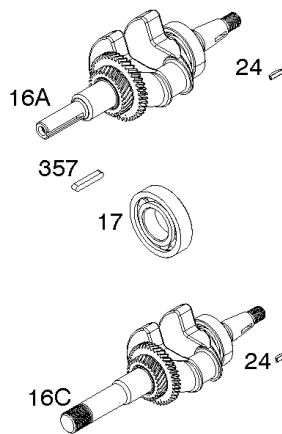

## Camshaft, Crankcase Cover, Crankshaft, Cylinder, Exhaust Bracket, Operator's Manual,

REF NO	PART NO	QTY	DESCRIPTION
1	593726		CYLINDER ASSEMBLY
3	591794		SEAL, Oil -(Magneto Side)
12A	592597		GASKET, Crankcase
15	797793		PLUG, Oil Drain
16A	593662		CRANKSHAFT
17	591792		BEARING, Ball -(Crankshaft)
18C	593661		COVER, Crankcase
20	591793		SEAL, Oil -(PTO Side) (PTO Side)
22	797776		SCREW -(Crankcase Cover/Sump)
22A	593107		SCREW -(Crankcase Cover/Sump)
24	797812		KEY, Flywheel
25	592613		PISTON ASSEMBLY -(Standard)
25	593108		PISTON ASSEMBLY -(.010" Oversize)
25	593109		PISTON ASSEMBLY -(.020" Oversize)
26	593111		SET, Ring -(.020" Oversize)
26	592614		SET, Ring -(Standard)
26	593110		SET, Ring -(.010" Oversize)
27	592044		LOCK, Piston Pin
28	592045		PIN, Piston
29	592046		ROD, Connecting
46	595929		CAMSHAFT -Used After Code Date 15061400
46	592617		CAMSHAFT -Used Before Code Date 15061500
227	592616		LEVER, Governor Control
287	798618		SCREW -(Dipstick Tube)
306	591790		SHIELD, Cylinder
307	798618		SCREW -(Cylinder Shield)
309	591780		MOTOR, Starter
357	590960		KEY, Drive Pulley
492	592037		SHIELD, Crankcase
505	690939		NUT -(Governor Control Lever)
509	798840		SCREW -(Crankcase Shield)
522	799941		PLUG, Dipstick/Fill
522A	797762		PLUG, Dipstick/Fill
562	797230		BOLT -(Governor Control Lever)
614	797229		PIN, Cotter
616	592615		CRANK, Governor
631	797794		WASHER -(Oil Drain Plug)
718	797792		PIN, Locating