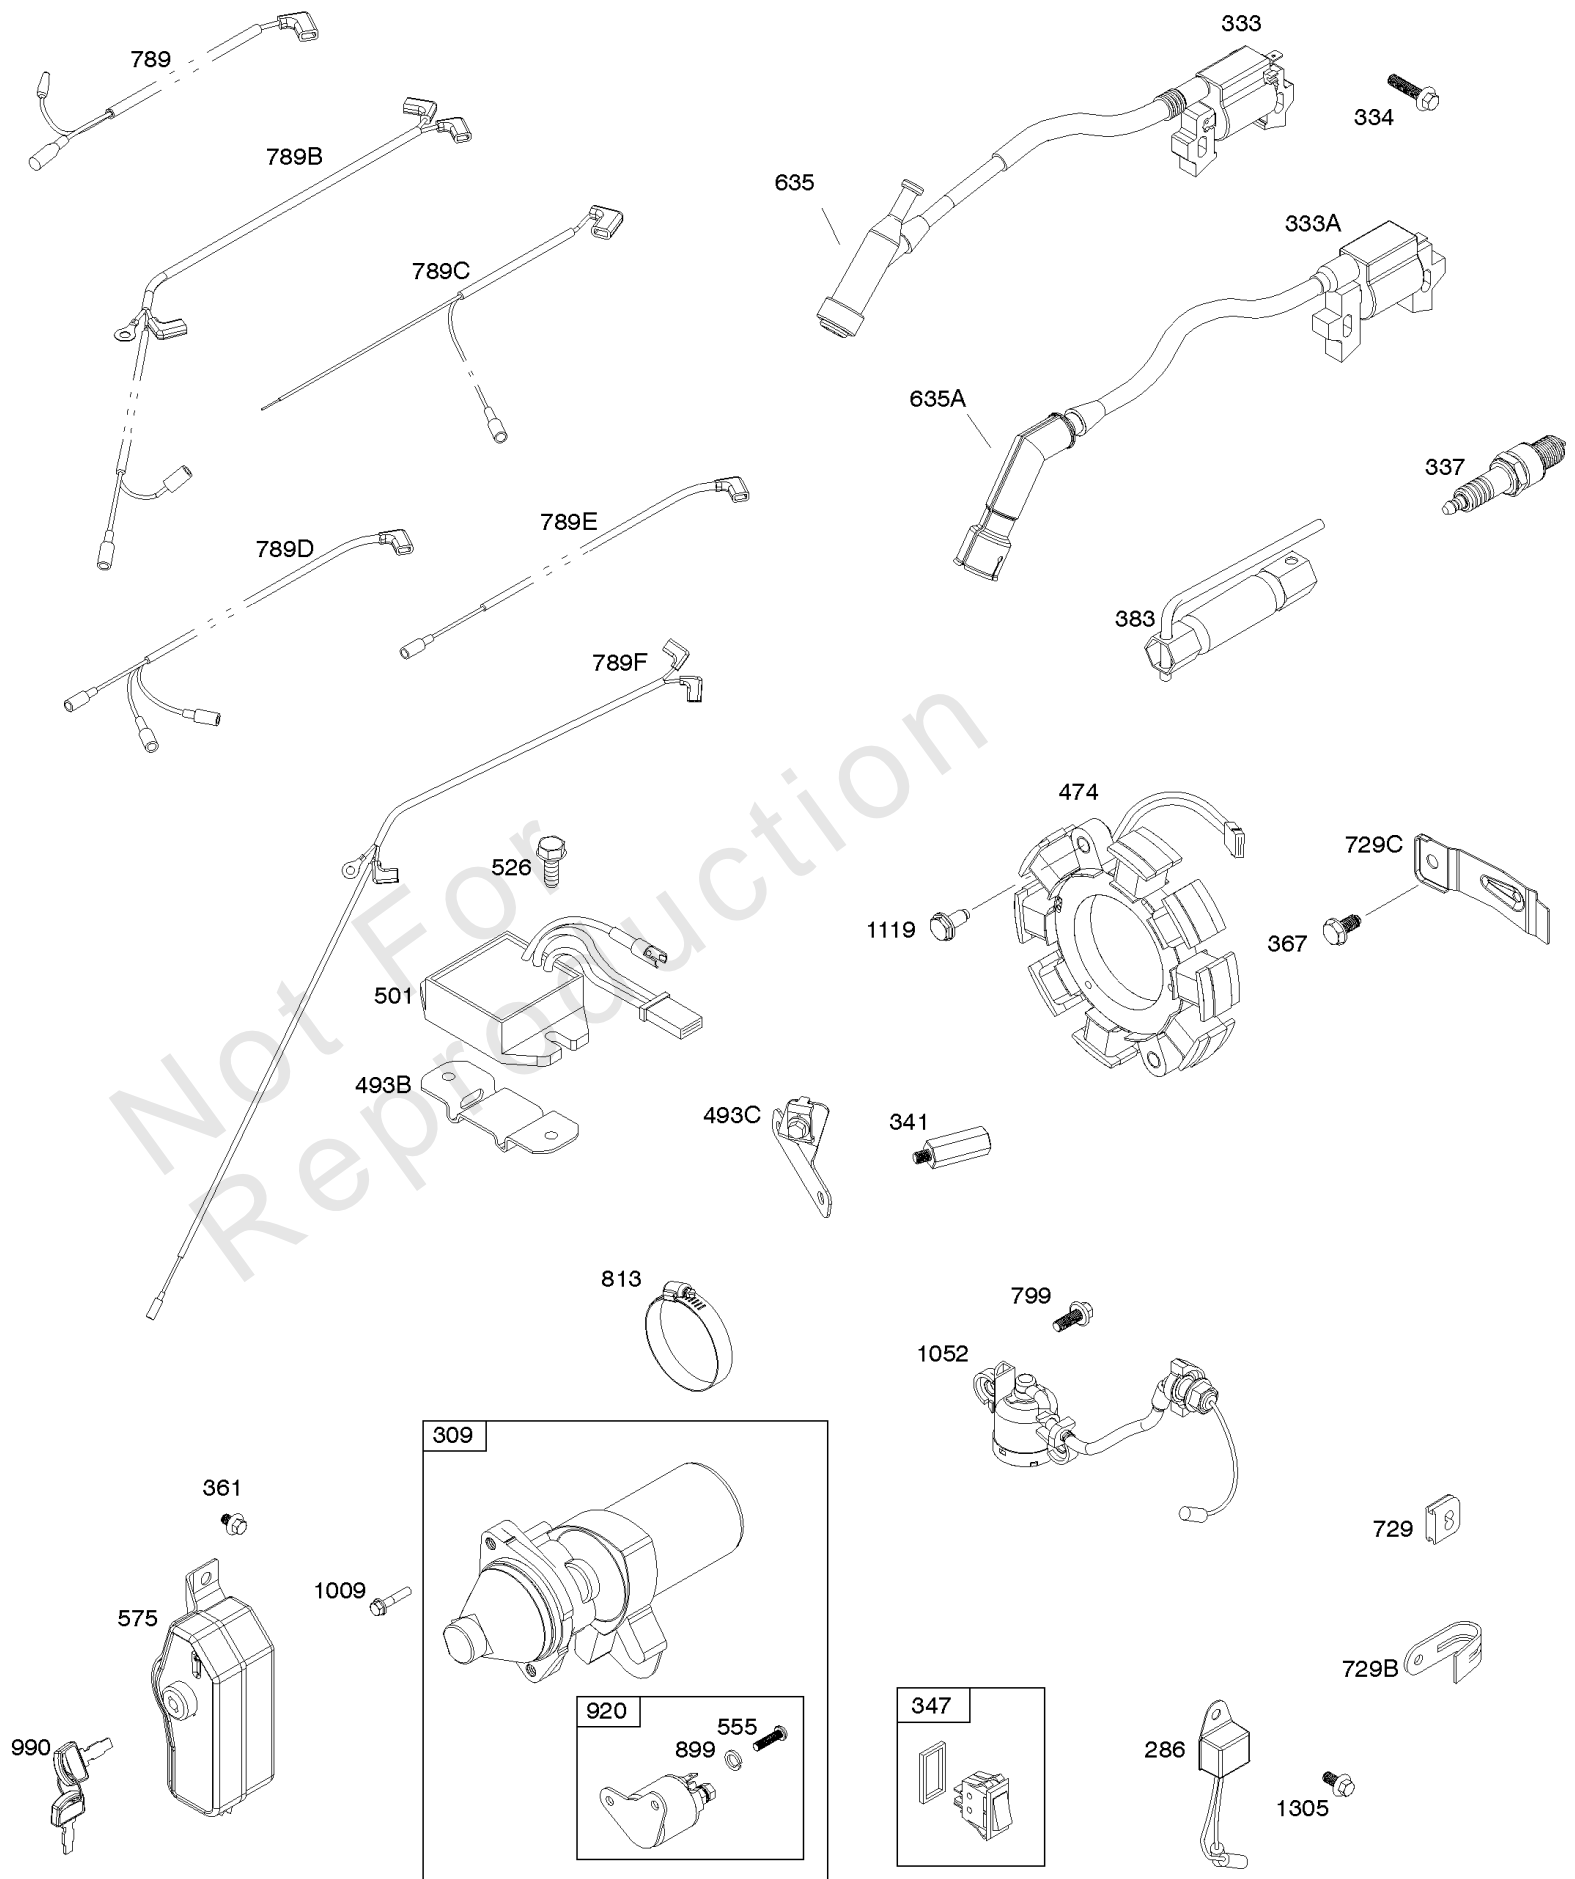

Alternator, Armature, Electrical System, Ignition, Spark Plug

REF NO	PART NO	QTY	DESCRIPTION
286	797772		MODULE, Oil Sensor
309	591780		MOTOR, Starter
333	797769		ARMATURE, Magneto
333A	798616		ARMATURE, Magneto
334	797655		SCREW -(Magneto Armature)
337	798615		PLUG, Spark
341	591341		STUD -(Mounting Bracket)
347	797340		SWITCH, Rocker
361	798618		SCREW -(Starting Switch)
367	798618		SCREW -(Wire Clip)
383	19576S		WRENCH, Spark Plug
493B	691177		BRACKET, Mounting
493C	591342		BRACKET, Mounting
501	845907		REGULATOR
526	690297		SCREW -(Regulator)
555	799532		SCREW -(Starter Solenoid)
575	593734		SWITCH, Starting
635	797658		BOOT, Spark Plug
635A	797685		BOOT, Spark Plug
729	797750		CLIP, Wire
729B	592311		CLIP, Wire
729C	593137		CLIP, Wire
789F	593722		HARNESS, Wiring
799	798975		SCREW -(Oil Sensor)
813	590392		CLAMP
899	799642		WASHER -(Starter Solenoid)
920	799481		SOLENOID, Starter
990	590996		SET, Key
1009	593136		SCREW -(USE REFERENCE 697 ONLY)
1052	797771		SENSOR, Oil
1119	799845		SCREW -(Alternator)
1305	798618		SCREW -(Oil Sensor Module)