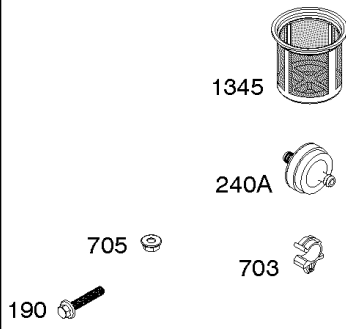

## Controls, Governor Spring

REF NO	PART NO	QTY	DESCRIPTION
98	592978		KIT, Idle Speed
188	798618		SCREW -(Control Bracket)
202	591834		LINK, Mechanical Governor
209	797843		SPRING, Governor
211	799927		SPRING, Governed Idle
222	591810		BRACKET, Control
222E	593105		BRACKET, Control
232	797809		SPRING, Governor Link
265	691024		CLAMP, Casing
267	699492		SCREW -(Casing Clamp)
268	691025		CASING, Control Wire -(Cut To Required Length)
269	691026		WIRE, Control -(Cut To Required Length)
270	691027		NUT -(Control Wire Casing)
271	691028		LEVER, Control
485	797339		KNOB, Control
621	692310		SWITCH, Stop
1012	590378		RETAINER, Link

## Cylinder Head, Gasket Sets

REF NO	PART NO	QTY	DESCRIPTION
3	591794		SEAL, Oil -(Magneto Side)
5	593093		HEAD, Cylinder
7A	592834		GASKET, Cylinder Head
12A	592597		GASKET, Crankcase
13	797791		SCREW -(Cylinder Head)
20	591793		SEAL, Oil -(PTO Side) (PTO Side)
33	592612		VALVE, Exhaust
34	592611		VALVE, Intake
35	591814		SPRING, Valve -(Intake)
36	591814		SPRING, Valve -(Exhaust)
40A	797782		RETAINER, Valve
40B	591815		RETAINER, Valve
40C	591816		RETAINER, Valve
45	797786		TAPPET, Valve
51	591779		GASKET, Intake
51A	591798		GASKET, Intake
163	797756		GASKET, Air Cleaner
163A	799883		GASKET, Air Cleaner
238	591817		CAP, Valve
276	797847		WASHER, Sealing -(Rocker Cover)
358	593112		GASKET SET, Engine
718	797792		PIN, Locating
830	591088		STUD, Rocker Arm
842	797327		SEAL, O-Ring -(Dipstick Tube)
868	797854		SEAL, Valve -(Intake)
883	797770		GASKET, Exhaust
883A	799797		GASKET, Exhaust
914	797848		SCREW -(Rocker Cover)
1022	797846		GASKET, Rocker Cover
1023	799778		COVER, Rocker
1026	591818		ROD, Push
1029	591087		ARM, Rocker
1034	591819		GUIDE, Push Rod
1095	593113		GASKET SET, Valve