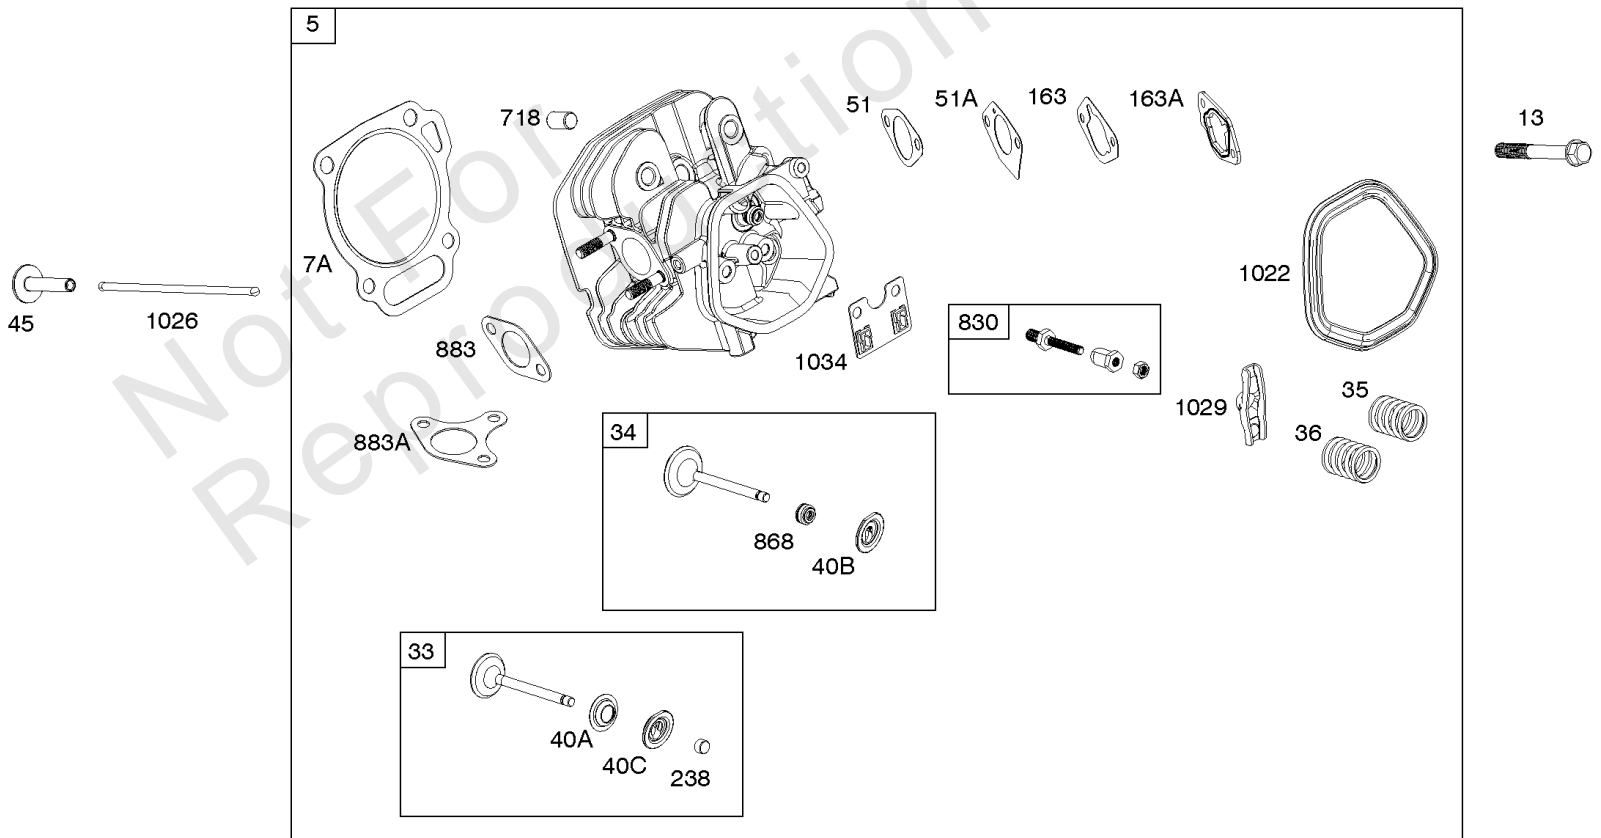

Cylinder Head, Gasket Sets

REF NO	PART NO	QTY	DESCRIPTION
3	591794		SEAL, Oil -(Magneto Side)
5	593093		HEAD, Cylinder
7A	592834		GASKET, Cylinder Head
12A	592597		GASKET, Crankcase
13	797791		SCREW -(Cylinder Head)
20	591793		SEAL, Oil -(PTO Side) (PTO Side)
33	592612		VALVE, Exhaust
34	592611		VALVE, Intake
35	591814		SPRING, Valve -(Intake)
36	591814		SPRING, Valve -(Exhaust)
40A	797782		RETAINER, Valve
40B	591815		RETAINER, Valve
40C	591816		RETAINER, Valve
45	797786		TAPPET, Valve
51	591779		GASKET, Intake
51A	591798		GASKET, Intake
163	797756		GASKET, Air Cleaner
163A	799883		GASKET, Air Cleaner
238	591817		CAP, Valve
276	797847		WASHER, Sealing -(Rocker Cover)
358	593112		GASKET SET, Engine
718	797792		PIN, Locating
830	591088		STUD, Rocker Arm
842	797327		SEAL, O-Ring -(Dipstick Tube)
868	797854		SEAL, Valve -(Intake)
883	797770		GASKET, Exhaust
883A	799797		GASKET, Exhaust
914	797848		SCREW -(Rocker Cover)
1022	797846		GASKET, Rocker Cover
1023	799778		COVER, Rocker
1026	591818		ROD, Push
1029	591087		ARM, Rocker
1034	591819		GUIDE, Push Rod
1095	593113		GASKET SET, Valve