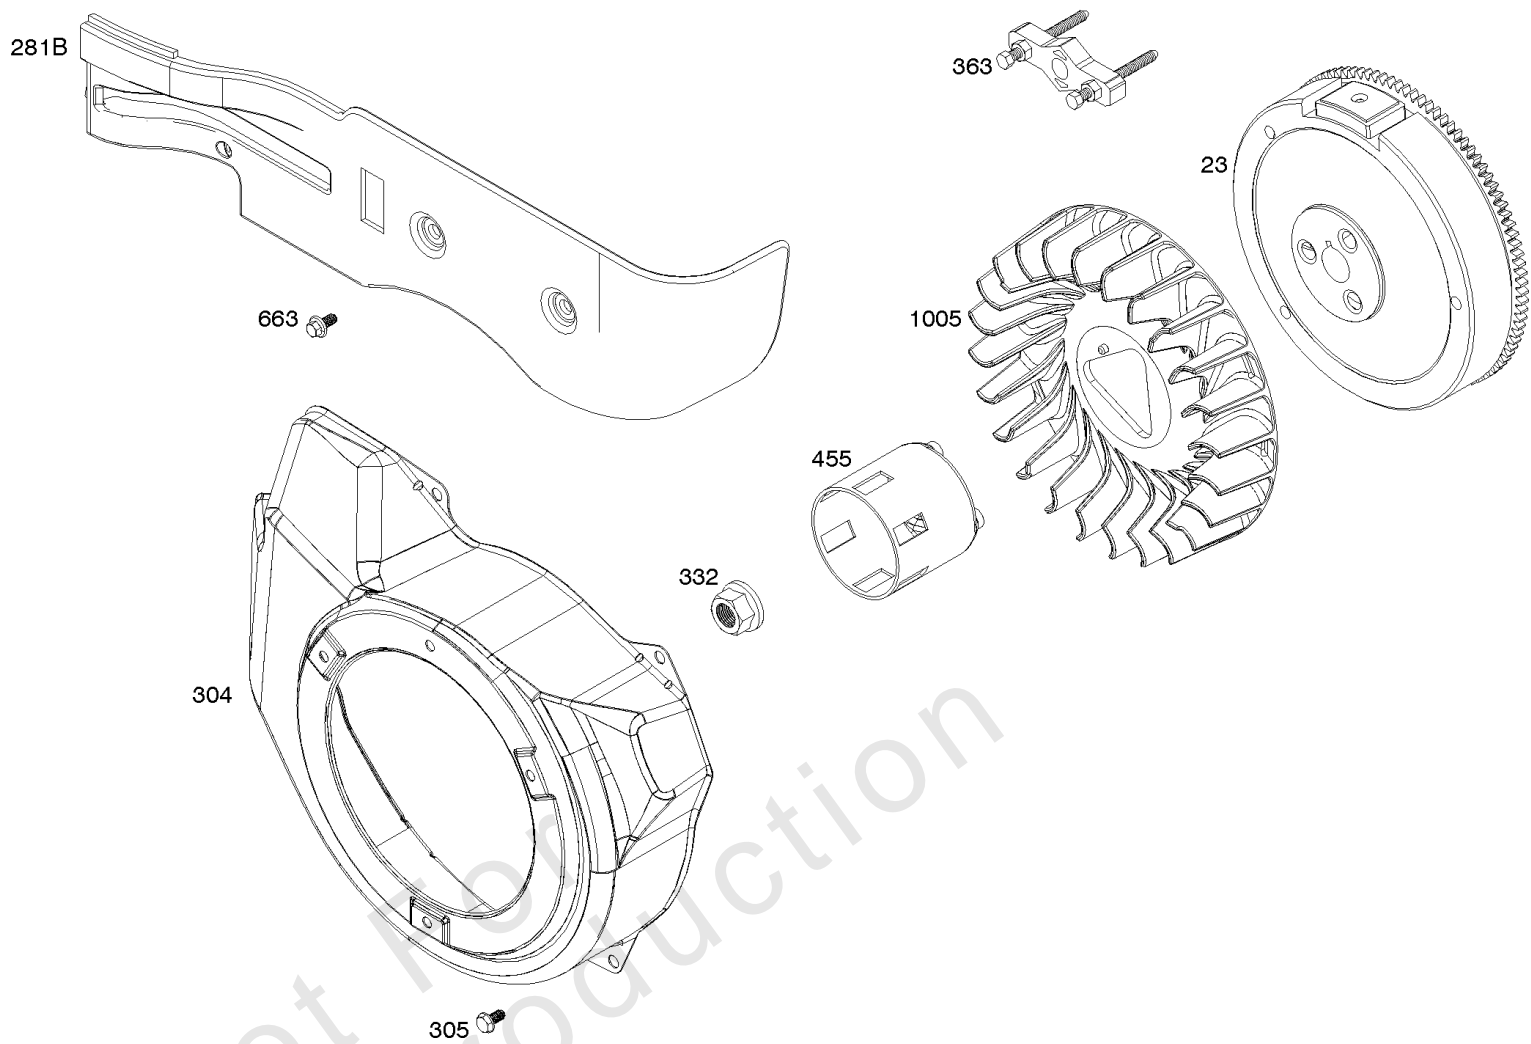

## Air Cleaner

REF NO	PART NO	QTY	DESCRIPTION
11	592353		TUBE, Breather
11B	799832		TUBE, Breather -(Cut To Required Length)
163	797756		GASKET, Air Cleaner
163A	799883		GASKET, Air Cleaner
176	799834		SEAL, O-Ring -(Air Cleaner Base)
297	591808		NUT -(Air Filter Retainer)
411	797686		SCREW -(Air Cleaner Base to Air Cleaner Bracket)
412	799830		NUT -(Air Cleaner Cover)
445	491588S		FILTER, A/C Cartridge
445C	592605		FILTER, A/C Cartridge
467	691985		KNOB, Air Cleaner Cover
535	591778		FILTER, Air Cleaner Foam
643	591806		RETAINER, Air Filter
654	690939		NUT -(Carburetor)
717	593134		BRACKET, Air Cleaner
875	799776		BASE, Air Cleaner
875A	591804		BASE, Air Cleaner
875C	593088		BASE, Air Cleaner
964	799159		CAP, Connector
968A	591803		COVER, Air Cleaner
968B	593087		COVER, Air Cleaner
1408	690939		NUT -(Air Cleaner Bracket)
1453	591807		SEAL, Air Cleaner Cover
1469A	22097GS		WASHER, Lock, Split, 1/4" -(Air Cleaner Bracket)

## Alternator, Armature, Electrical System, Ignition, Spark Plug

REF NO	PART NO	QTY	DESCRIPTION
286	797772		MODULE, Oil Sensor
309	591780		MOTOR, Starter
333	797769		ARMATURE, Magneto
333A	798616		ARMATURE, Magneto
334	797655		SCREW -(Magneto Armature)
337	798615		PLUG, Spark
341	591341		STUD -(Mounting Bracket)
347	797340		SWITCH, Rocker
361	798618		SCREW -(Starting Switch)
367	798618		SCREW -(Wire Clip)
383	19576S		WRENCH, Spark Plug
493B	691177		BRACKET, Mounting
493C	591342		BRACKET, Mounting
501	845907		REGULATOR
526	690297		SCREW -(Regulator)
555	799532		SCREW -(Starter Solenoid)
575	593734		SWITCH, Starting
635	797658		BOOT, Spark Plug
635A	797685		BOOT, Spark Plug
729	797750		CLIP, Wire
729B	592311		CLIP, Wire
729C	593137		CLIP, Wire
789F	593722		HARNESS, Wiring
799	798975		SCREW -(Oil Sensor)
813	590392		CLAMP
899	799642		WASHER -(Starter Solenoid)
920	799481		SOLENOID, Starter
990	590996		SET, Key
1009	593136		SCREW -(USE REFERENCE 697 ONLY)
1052	797771		SENSOR, Oil
1119	799845		SCREW -(Alternator)
1305	798618		SCREW -(Oil Sensor Module)