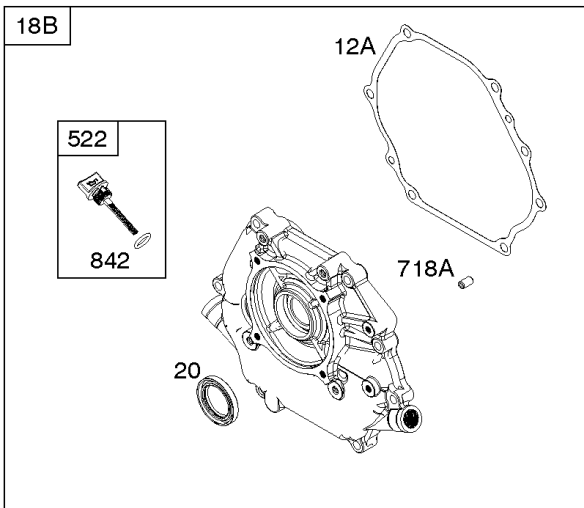

## Camshaft, Crankcase Cover, Crankshaft, Cylinder, Exhaust Bracket, Operator's Manual,

REF NO	PART NO	QTY	DESCRIPTION
1	593726		CYLINDER ASSEMBLY
3	591794		SEAL, Oil -(Magneto Side)
12A	592597		GASKET, Crankcase
15	797793		PLUG, Oil Drain
16A	593662		CRANKSHAFT
17	591792		BEARING, Ball -(Crankshaft)
18C	593661		COVER, Crankcase
20	591793		SEAL, Oil -(PTO Side) (PTO Side)
22	797776		SCREW -(Crankcase Cover/Sump)
22A	593107		SCREW -(Crankcase Cover/Sump)
24	797812		KEY, Flywheel
25	592613		PISTON ASSEMBLY -(Standard)
25	593108		PISTON ASSEMBLY -(.010" Oversize)
25	593109		PISTON ASSEMBLY -(.020" Oversize)
26	593111		SET, Ring -(.020" Oversize)
26	592614		SET, Ring -(Standard)
26	593110		SET, Ring -(.010" Oversize)
27	592044		LOCK, Piston Pin
28	592045		PIN, Piston
29	592046		ROD, Connecting
46	595929		CAMSHAFT -Used After Code Date 15061400
46	592617		CAMSHAFT -Used Before Code Date 15061500
227	592616		LEVER, Governor Control
287	798618		SCREW -(Dipstick Tube)
306	591790		SHIELD, Cylinder
307	798618		SCREW -(Cylinder Shield)
309	591780		MOTOR, Starter
357	590960		KEY, Drive Pulley
492	592037		SHIELD, Crankcase
505	690939		NUT -(Governor Control Lever)
509	798840		SCREW -(Crankcase Shield)
522	799941		PLUG, Dipstick/Fill
522A	797762		PLUG, Dipstick/Fill
562	797230		BOLT -(Governor Control Lever)
614	797229		PIN, Cotter
616	592615		CRANK, Governor
631	797794		WASHER -(Oil Drain Plug)
718	797792		PIN, Locating