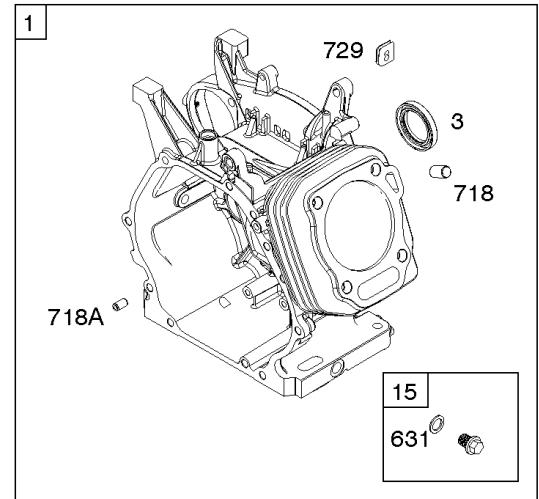

Camshaft, Crankcase Cover, Crankshaft, Cylinder, Exhaust Bracket, Operator's Manual,

REF NO	PART NO	QTY	DESCRIPTION
1	593726		CYLINDER ASSEMBLY
3	591794		SEAL, Oil -(Magneto Side)
12A	592597		GASKET, Crankcase
15	797793		PLUG, Oil Drain
16A	593662		CRANKSHAFT
17	591792		BEARING, Ball -(Crankshaft)
18C	593661		COVER, Crankcase
20	591793		SEAL, Oil -(PTO Side) (PTO Side)
22	797776		SCREW -(Crankcase Cover/Sump)
22A	593107		SCREW -(Crankcase Cover/Sump)
24	797812		KEY, Flywheel
25	592613		PISTON ASSEMBLY -(Standard)
25	593108		PISTON ASSEMBLY -(.010" Oversize)
25	593109		PISTON ASSEMBLY -(.020" Oversize)
26	593111		SET, Ring -(.020" Oversize)
26	592614		SET, Ring -(Standard)
26	593110		SET, Ring -(.010" Oversize)
27	592044		LOCK, Piston Pin
28	592045		PIN, Piston
29	592046		ROD, Connecting
46	595929		CAMSHAFT -Used After Code Date 15061400
46	592617		CAMSHAFT -Used Before Code Date 15061500
227	592616		LEVER, Governor Control
287	798618		SCREW -(Dipstick Tube)
306	591790		SHIELD, Cylinder
307	798618		SCREW -(Cylinder Shield)
309	591780		MOTOR, Starter
357	590960		KEY, Drive Pulley
492	592037		SHIELD, Crankcase
505	690939		NUT -(Governor Control Lever)
509	798840		SCREW -(Crankcase Shield)
522	799941		PLUG, Dipstick/Fill
522A	797762		PLUG, Dipstick/Fill
562	797230		BOLT -(Governor Control Lever)
614	797229		PIN, Cotter
616	592615		CRANK, Governor
631	797794		WASHER -(Oil Drain Plug)
718	797792		PIN, Locating

1036 EMISSIONS LABEL

1058 OPERATOR'S MANUAL

1319 WARNING LABEL

1319A WARNING LABEL