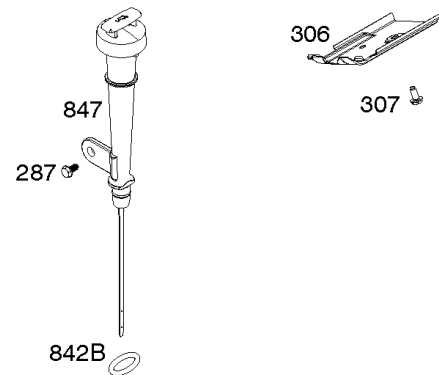

Camshaft, Crankcase Cover, Crankshaft, Cylinder, Exhaust Bracket, Operator's Manual,

REF NO	PART NO	QTY	DESCRIPTION
1	593726		CYLINDER ASSEMBLY
3	591794		SEAL, Oil -(Magneto Side)
12A	592597		GASKET, Crankcase
15	797793		PLUG, Oil Drain
16A	593662		CRANKSHAFT
17	591792		BEARING, Ball -(Crankshaft)
18C	593661		COVER, Crankcase
20	591793		SEAL, Oil -(PTO Side) (PTO Side)
22	797776		SCREW -(Crankcase Cover/Sump)
22A	593107		SCREW -(Crankcase Cover/Sump)
24	797812		KEY, Flywheel
25	592613		PISTON ASSEMBLY -(Standard)
25	593108		PISTON ASSEMBLY -(.010" Oversize)
25	593109		PISTON ASSEMBLY -(.020" Oversize)
26	593111		SET, Ring -(.020" Oversize)
26	592614		SET, Ring -(Standard)
26	593110		SET, Ring -(.010" Oversize)
27	592044		LOCK, Piston Pin
28	592045		PIN, Piston
29	592046		ROD, Connecting
46	595929		CAMSHAFT -Used After Code Date 15061400
46	592617		CAMSHAFT -Used Before Code Date 15061500
227	592616		LEVER, Governor Control
287	798618		SCREW -(Dipstick Tube)
306	591790		SHIELD, Cylinder
307	798618		SCREW -(Cylinder Shield)
309	591780		MOTOR, Starter
357	590960		KEY, Drive Pulley
492	592037		SHIELD, Crankcase
505	690939		NUT -(Governor Control Lever)
509	798840		SCREW -(Crankcase Shield)
522	799941		PLUG, Dipstick/Fill
522A	797762		PLUG, Dipstick/Fill
562	797230		BOLT -(Governor Control Lever)
614	797229		PIN, Cotter
616	592615		CRANK, Governor
631	797794		WASHER -(Oil Drain Plug)
718	797792		PIN, Locating

1036 EMISSIONS LABEL

1058 OPERATOR'S MANUAL

1319 WARNING LABEL

1319A WARNING LABEL