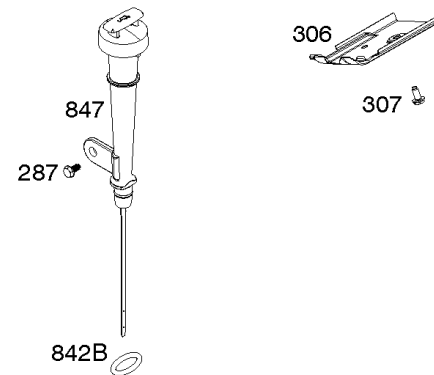

## Camshaft, Crankcase Cover, Crankshaft, Cylinder, Exhaust Bracket, Operator's Manual,

REF NO	PART NO	QTY	DESCRIPTION
1	593726		CYLINDER ASSEMBLY
3	591794		SEAL, Oil -(Magneto Side)
12A	592597		GASKET, Crankcase
15	797793		PLUG, Oil Drain
16A	593662		CRANKSHAFT
17	591792		BEARING, Ball -(Crankshaft)
18C	593661		COVER, Crankcase
20	591793		SEAL, Oil -(PTO Side) (PTO Side)
22	797776		SCREW -(Crankcase Cover/Sump)
22A	593107		SCREW -(Crankcase Cover/Sump)
24	797812		KEY, Flywheel
25	592613		PISTON ASSEMBLY -(Standard)
25	593108		PISTON ASSEMBLY -(.010" Oversize)
25	593109		PISTON ASSEMBLY -(.020" Oversize)
26	593111		SET, Ring -(.020" Oversize)
26	592614		SET, Ring -(Standard)
26	593110		SET, Ring -(.010" Oversize)
27	592044		LOCK, Piston Pin
28	592045		PIN, Piston
29	592046		ROD, Connecting
46	595929		CAMSHAFT -Used After Code Date 15061400
46	592617		CAMSHAFT -Used Before Code Date 15061500
227	592616		LEVER, Governor Control
287	798618		SCREW -(Dipstick Tube)
306	591790		SHIELD, Cylinder
307	798618		SCREW -(Cylinder Shield)
309	591780		MOTOR, Starter
357	590960		KEY, Drive Pulley
492	592037		SHIELD, Crankcase
505	690939		NUT -(Governor Control Lever)
509	798840		SCREW -(Crankcase Shield)
522	799941		PLUG, Dipstick/Fill
522A	797762		PLUG, Dipstick/Fill
562	797230		BOLT -(Governor Control Lever)
614	797229		PIN, Cotter
616	592615		CRANK, Governor
631	797794		WASHER -(Oil Drain Plug)
718	797792		PIN, Locating