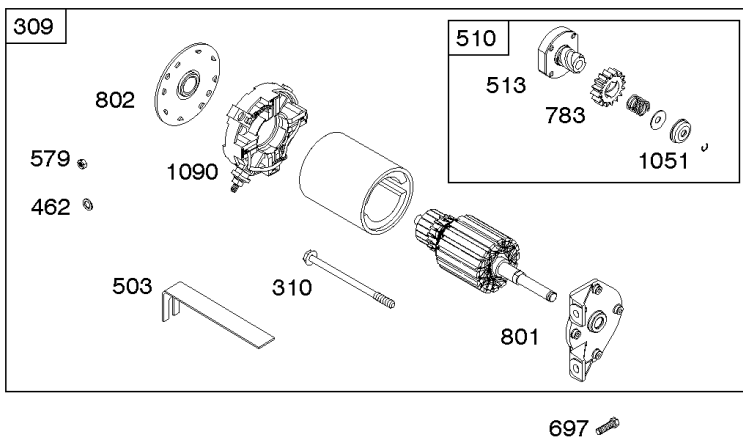

Alternator, Ignition, Motor-Starter

REF NO	PART NO	QTY	DESCRIPTION
286	594800		MODULE, Oil Sensor -Used After Code Date 15042700
286	798796		MODULE, Oil Sensor -Used Before Code Date 15052800
309	695479		MOTOR, Starter
310	690323		BOLT -(Starter Motor)
318	691693		SCREW -(Mounting Bracket)
318A	795026		SCREW -(Mounting Bracket)
333	591459		ARMATURE, Magneto -Used After Code Date 12042200
333	492341		ARMATURE, Magneto -Used Before Code Date 12042300
334	699477		SCREW -(Magneto Armature)
356	695630		WIRE, Stop
356A	799721		WIRE, Stop
364A	699947		TERMINAL, Oil Plug
462	691261		WASHER -(Starter Cable)
474D	695466		ALTERNATOR -(10 AMP)
474E	790320		ALTERNATOR -(20 Amp)
474G	695730		ALTERNATOR -(3 Amp. DC)
493	691177		BRACKET, Mounting
493A	798803		BRACKET, Mounting
493B	699048		BRACKET, Mounting
500	691086		WASHER -(Key Switch)
501	797375		REGULATOR -(10 and 16 Amp Regulated)
501A	790325		REGULATOR -(20 Amp)
503	691532		STRAP, Starter
510	693699		DRIVE, Starter
513	692024		CLUTCH, Drive
526	690297		SCREW -(Regulator) (10-16 Amp Regulated)
526A	690326		SCREW -(Regulator) (20 Amp)
577	690795		CABLE, Starter
578	798802		WIRE ASSEMBLY
578A	692306		WIRE ASSEMBLY
578B	590689		WIRE ASSEMBLY
579	691029		NUT -(Starter Cable)
664	691087		NUT -(Key Switch)
697	795026		SCREW -(Starter Motor) (Drive Cap)
729	799133		CLIP, Wire
783	693713		GEAR, Pinion
799	699691		SCREW -(Oil Sensor)