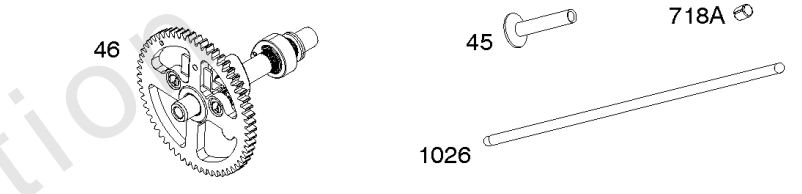

Not For Reproduction

Blower Housing/Shrouds, Flywheel, Rewind Starter

Mfg. No: 19L232-0054-G1

Not For
Reproduction

Blower Housing/Shrouds, Flywheel, Rewind Starter

REF NO	PART NO	QTY	DESCRIPTION
23	794814		FLYWHEEL
37	795715		GUARD, Flywheel -(Snap-on)
37A	699047		GUARD, Flywheel -Used Before Code Date 12080600
37B	790730		GUARD, Flywheel -Used Before Code Date 12080600
37C	591544		GUARD, Flywheel -Used After Code Date 12080500
58	66574		ROPE, Starter -(Cut To Required Length)
60	490652		HANDLE, Starter Rope
65	699228		SCREW -(Rewind Starter)
78A	699205		SCREW -(Flywheel Guard)
78B	795026		SCREW -(Flywheel Guard)
304	798994		HOUSING, Blower
305	699481		SCREW -(Blower Housing)
332	794824		NUT -(Flywheel)
363	19203		PULLER, Flywheel
455	794867		CUP, Flywheel
608	798825		STARTER, Rewind
727A	697465		COVER, Starter Drive
732	699200		SCREW -(Starter Drive Cover)
1005	794815		FAN, Flywheel
1070	794821		SCREW -(Flywheel Fan)

Camshaft, Crankshaft, Cylinder, Piston/Rings/Connecting Rod, Warning Label

Mfg. No: 19L232-0054-G1

- 1036 EMISSIONS LABEL
- 1319 WARNING LABEL
- 1319A WARNING LABEL

Camshaft, Crankshaft, Cylinder, Piston/Rings/Connecting Rod, Warning Label