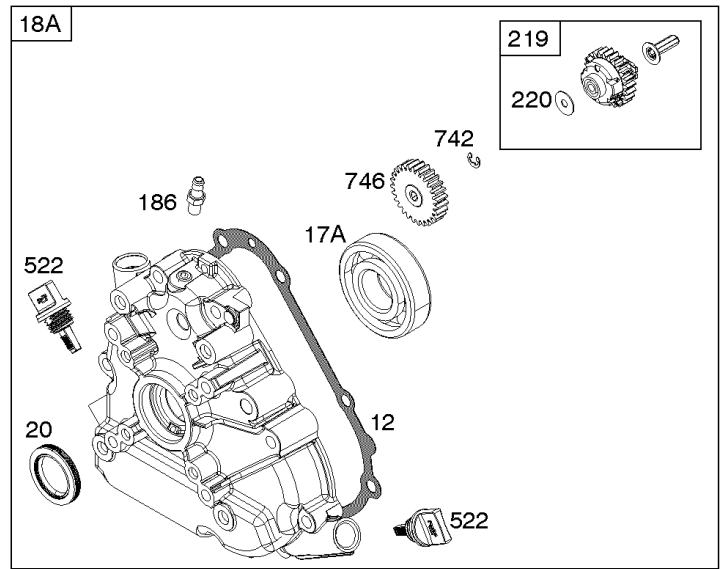

Crankcase Cover, Gear Reduction

Mfg. No: 19L232-0054-G1

Crankcase Cover, Gear Reduction

REF NO	PART NO	QTY	DESCRIPTION
12	798807		GASKET, Crankcase
15A	691682		PLUG, Oil Drain
17A	798995		BEARING, Ball
18	799084		COVER, Crankcase
20	798991		SEAL, Oil -(PTO Side)
22	798955		SCREW -(Crankcase Cover/Sump)
79A	794816		CASE, Gear Reduction
80A	793588		GASKET, Gear Case
82A	594700		SCREW -(Gear Reduction Case)
83	690387		SHAFT, Auxiliary Drive
84	691121		PLUG, Breather
85	794820		SCREW -(Gear Cover)
86A	793591		COVER, Gear
87	391086S		SEAL, Oil
88A	793589		GASKET, Gear Cover/Housing
170	794833		STUD -(Crankcase Cover/Sump)
186	691764		CONNECTOR, Hose -(Pulse Line)
219	693578		GEAR, Governor
220	691724		WASHER -(Governor Gear)
272	691168		LOCK, Screw Head
277	794842		WASHER -(Gear Case To Gear Reduction)
364A	699947		TERMINAL, Oil Plug
415	691363		PLUG
415B	794903		PLUG
522	798503		PLUG, Dipstick/Fill
742	692564		RETAINER, E Ring
746	694679		GEAR, Idler
1194	691876		SEAL, O-Ring -(Plug)