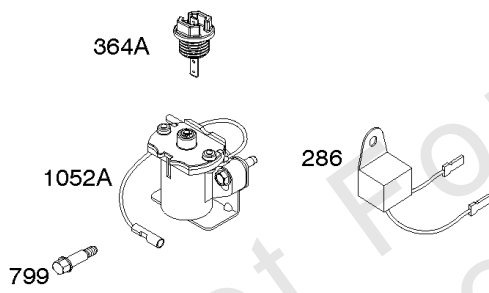

Parts Manual

Mfg. No: 19L232-0054-G1

Model Components	Page
Air Cleaner, Exhaust.	4
Alternator, Ignition, Motor-Starter.	6
Blower Housing/Shrouds, Flywheel, Rewind Starter.	10
Camshaft, Crankshaft, Cylinder, Piston/Rings/Connecting Rod, Warning Label.	12
Carburetor, Kit - Carburetor Overhaul.	14
Controls, Fuel Supply, Governor Spring.	16
Crankcase Cover, Gear Reduction.	20
Cylinder Head, Gasket Set - Engine, Gasket Set -Valve.	22
Replacement Engine - US & Canada.	24

Alternator, Ignition, Motor-Starter

REF NO	PART NO	QTY	DESCRIPTION
286	594800		MODULE, Oil Sensor -Used After Code Date 15042700
286	798796		MODULE, Oil Sensor -Used Before Code Date 15052800
309	695479		MOTOR, Starter
310	690323		BOLT -(Starter Motor)
318	691693		SCREW -(Mounting Bracket)
318A	795026		SCREW -(Mounting Bracket)
333	591459		ARMATURE, Magneto -Used After Code Date 12042200
333	492341		ARMATURE, Magneto -Used Before Code Date 12042300
334	699477		SCREW -(Magneto Armature)
356	695630		WIRE, Stop
356A	799721		WIRE, Stop
364A	699947		TERMINAL, Oil Plug
462	691261		WASHER -(Starter Cable)
474D	695466		ALTERNATOR -(10 AMP)
474E	790320		ALTERNATOR -(20 Amp)
474G	695730		ALTERNATOR -(3 Amp. DC)
493	691177		BRACKET, Mounting
493A	798803		BRACKET, Mounting
493B	699048		BRACKET, Mounting
500	691086		WASHER -(Key Switch)
501	797375		REGULATOR -(10 and 16 Amp Regulated)
501A	790325		REGULATOR -(20 Amp)
503	691532		STRAP, Starter
510	693699		DRIVE, Starter
513	692024		CLUTCH, Drive
526	690297		SCREW -(Regulator) (10-16 Amp Regulated)
526A	690326		SCREW -(Regulator) (20 Amp)
577	690795		CABLE, Starter
578	798802		WIRE ASSEMBLY
578A	692306		WIRE ASSEMBLY
578B	590689		WIRE ASSEMBLY
579	691029		NUT -(Starter Cable)
664	691087		NUT -(Key Switch)
697	795026		SCREW -(Starter Motor) (Drive Cap)
729	799133		CLIP, Wire
783	693713		GEAR, Pinion
799	699691		SCREW -(Oil Sensor)