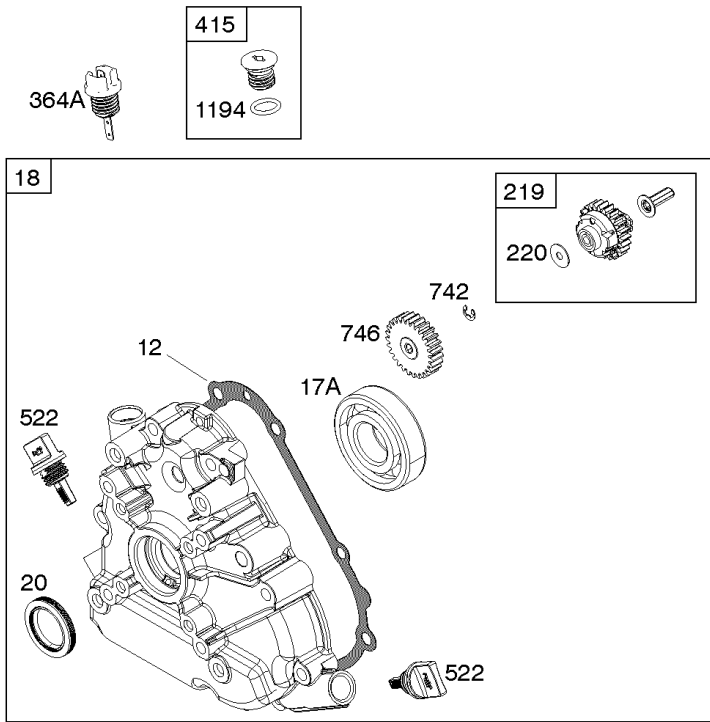

Crankcase Cover, Gear Reduction

Mfg. No: 19L232-0054-G1

Crankcase Cover, Gear Reduction

REF NO	PART NO	QTY	DESCRIPTION
12	798807		GASKET, Crankcase
15A	691682		PLUG, Oil Drain
17A	798995		BEARING, Ball
18	799084		COVER, Crankcase
20	798991		SEAL, Oil -(PTO Side)
22	798955		SCREW -(Crankcase Cover/Sump)
79A	794816		CASE, Gear Reduction
80A	793588		GASKET, Gear Case
82A	594700		SCREW -(Gear Reduction Case)
83	690387		SHAFT, Auxiliary Drive
84	691121		PLUG, Breather
85	794820		SCREW -(Gear Cover)
86A	793591		COVER, Gear
87	391086S		SEAL, Oil
88A	793589		GASKET, Gear Cover/Housing
170	794833		STUD -(Crankcase Cover/Sump)
186	691764		CONNECTOR, Hose -(Pulse Line)
219	693578		GEAR, Governor
220	691724		WASHER -(Governor Gear)
272	691168		LOCK, Screw Head
277	794842		WASHER -(Gear Case To Gear Reduction)
364A	699947		TERMINAL, Oil Plug
415	691363		PLUG
415B	794903		PLUG
522	798503		PLUG, Dipstick/Fill
742	692564		RETAINER, E Ring
746	694679		GEAR, Idler
1194	691876		SEAL, O-Ring -(Plug)