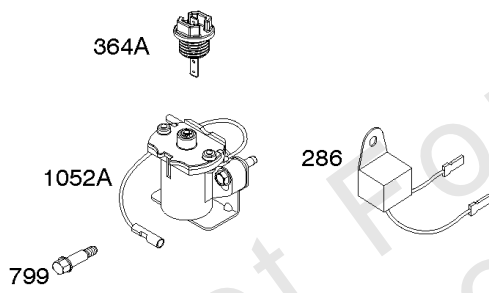

Alternator, Ignition, Motor-Starter

REF NO	PART NO	QTY	DESCRIPTION
286	594800		MODULE, Oil Sensor -Used After Code Date 15042700
286	798796		MODULE, Oil Sensor -Used Before Code Date 15052800
309	695479		MOTOR, Starter
310	690323		BOLT -(Starter Motor)
318	691693		SCREW -(Mounting Bracket)
318A	795026		SCREW -(Mounting Bracket)
333	591459		ARMATURE, Magneto -Used After Code Date 12042200
333	492341		ARMATURE, Magneto -Used Before Code Date 12042300
334	699477		SCREW -(Magneto Armature)
356	695630		WIRE, Stop
356A	799721		WIRE, Stop
364A	699947		TERMINAL, Oil Plug
462	691261		WASHER -(Starter Cable)
474D	695466		ALTERNATOR -(10 AMP)
474E	790320		ALTERNATOR -(20 Amp)
474G	695730		ALTERNATOR -(3 Amp. DC)
493	691177		BRACKET, Mounting
493A	798803		BRACKET, Mounting
493B	699048		BRACKET, Mounting
500	691086		WASHER -(Key Switch)
501	797375		REGULATOR -(10 and 16 Amp Regulated)
501A	790325		REGULATOR -(20 Amp)
503	691532		STRAP, Starter
510	693699		DRIVE, Starter
513	692024		CLUTCH, Drive
526	690297		SCREW -(Regulator) (10-16 Amp Regulated)
526A	690326		SCREW -(Regulator) (20 Amp)
577	690795		CABLE, Starter
578	798802		WIRE ASSEMBLY
578A	692306		WIRE ASSEMBLY
578B	590689		WIRE ASSEMBLY
579	691029		NUT -(Starter Cable)
664	691087		NUT -(Key Switch)
697	795026		SCREW -(Starter Motor) (Drive Cap)
729	799133		CLIP, Wire
783	693713		GEAR, Pinion
799	699691		SCREW -(Oil Sensor)

Camshaft, Crankshaft, Cylinder, Piston/Rings/Connecting Rod, Warning Label

Mfg. No: 19L232-0054-G1

- 1036 EMISSIONS LABEL
- 1319 WARNING LABEL
- 1319A WARNING LABEL

Camshaft, Crankshaft, Cylinder, Piston/Rings/Connecting Rod, Warning Label