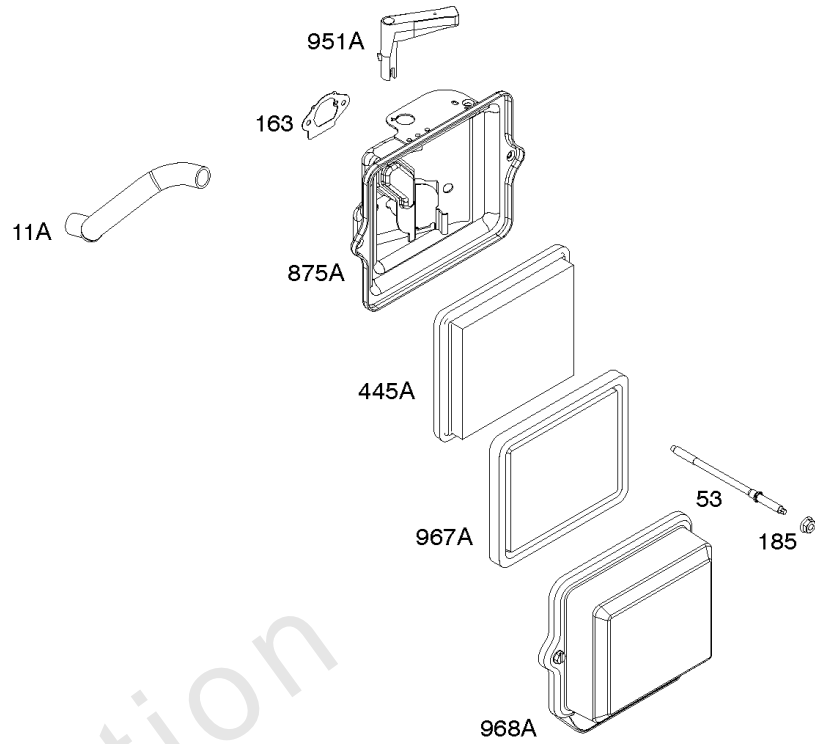

Air Cleaner, Exhaust

REF NO	PART NO	QTY	DESCRIPTION
11A	696796		TUBE, Breather
53	798988		STUD -(Carburetor)
163	798962		GASKET, Air Cleaner
176	798965		SEAL, O-Ring -(Air Cleaner Base)
185	794838		NUT -(Air Cleaner Base)
276A	798505		WASHER, Sealing -(Air Cleaner)
300	798967		MUFFLER
346	794845		SCREW -(Spark Arrestor)
412	793443		NUT -(Air Cleaner Cover)
445	797032		FILTER, A/C Cartridge
467	691985		KNOB, Air Cleaner Cover
613	794846		SCREW -(Muffler)
613B	794844		SCREW -(Muffler)
676	796956		DEFLECTOR, Muffler
676A	795336		DEFLECTOR, Muffler -(Louvered)
676B	697816		DEFLECTOR, Muffler
677	794845		SCREW -(Muffler Deflector)
677A	699776		SCREW -(Muffler Deflector)
832	799041		GUARD, Muffler
836	593834		SCREW -(Muffler Guard)
875	798966		BASE, Air Cleaner
883	695398		GASKET, Exhaust
967	798795		FILTER, Pre Cleaner
968	798963		COVER, Air Cleaner
994B	796399		ARRESTOR, Spark