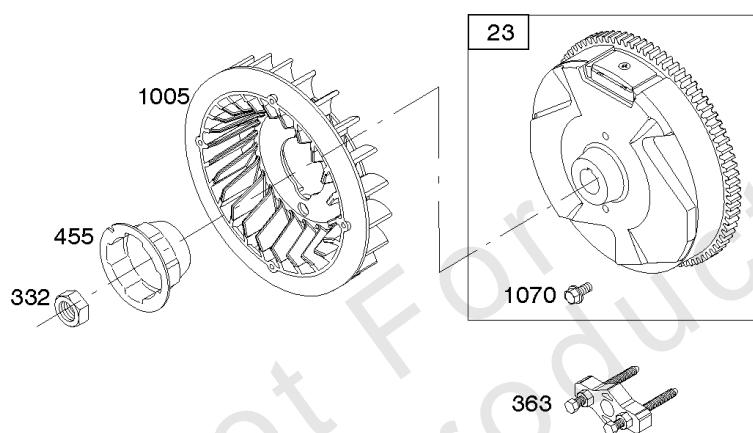

Blower Housing/Shrouds, Flywheel, Rewind Starter

Mfg. No: 19L232-0054-G1

Not For
Reproduction

Blower Housing/Shrouds, Flywheel, Rewind Starter

REF NO	PART NO	QTY	DESCRIPTION
23	794814		FLYWHEEL
37	795715		GUARD, Flywheel -(Snap-on)
37A	699047		GUARD, Flywheel -Used Before Code Date 12080600
37B	790730		GUARD, Flywheel -Used Before Code Date 12080600
37C	591544		GUARD, Flywheel -Used After Code Date 12080500
58	66574		ROPE, Starter -(Cut To Required Length)
60	490652		HANDLE, Starter Rope
65	699228		SCREW -(Rewind Starter)
78A	699205		SCREW -(Flywheel Guard)
78B	795026		SCREW -(Flywheel Guard)
304	798994		HOUSING, Blower
305	699481		SCREW -(Blower Housing)
332	794824		NUT -(Flywheel)
363	19203		PULLER, Flywheel
455	794867		CUP, Flywheel
608	798825		STARTER, Rewind
727A	697465		COVER, Starter Drive
732	699200		SCREW -(Starter Drive Cover)
1005	794815		FAN, Flywheel
1070	794821		SCREW -(Flywheel Fan)