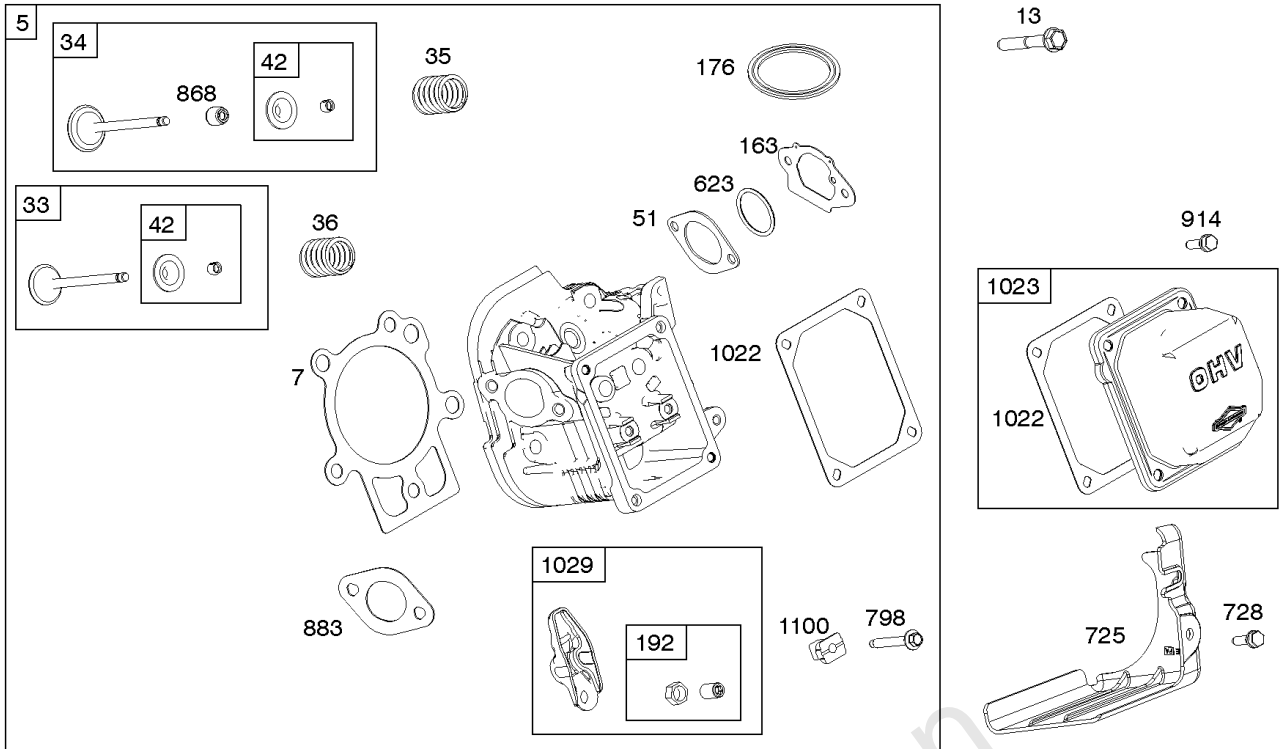

Not For Reproduction

Crankcase Cover, Gear Reduction

Mfg. No: 19L232-0054-G1

Crankcase Cover, Gear Reduction

REF NO	PART NO	QTY	DESCRIPTION
12	798807		GASKET, Crankcase
15A	691682		PLUG, Oil Drain
17A	798995		BEARING, Ball
18	799084		COVER, Crankcase
20	798991		SEAL, Oil -(PTO Side)
22	798955		SCREW -(Crankcase Cover/Sump)
79A	794816		CASE, Gear Reduction
80A	793588		GASKET, Gear Case
82A	594700		SCREW -(Gear Reduction Case)
83	690387		SHAFT, Auxiliary Drive
84	691121		PLUG, Breather
85	794820		SCREW -(Gear Cover)
86A	793591		COVER, Gear
87	391086S		SEAL, Oil
88A	793589		GASKET, Gear Cover/Housing
170	794833		STUD -(Crankcase Cover/Sump)
186	691764		CONNECTOR, Hose -(Pulse Line)
219	693578		GEAR, Governor
220	691724		WASHER -(Governor Gear)
272	691168		LOCK, Screw Head
277	794842		WASHER -(Gear Case To Gear Reduction)
364A	699947		TERMINAL, Oil Plug
415	691363		PLUG
415B	794903		PLUG
522	798503		PLUG, Dipstick/Fill
742	692564		RETAINER, E Ring
746	694679		GEAR, Idler
1194	691876		SEAL, O-Ring -(Plug)