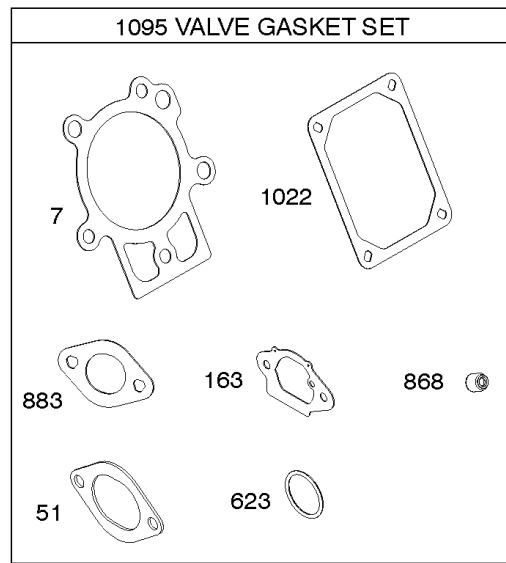

Not For Reproduction

Crankcase Cover, Gear Reduction

Mfg. No: 19L232-0054-G1

Crankcase Cover, Gear Reduction

REF NO	PART NO	QTY	DESCRIPTION
12	798807		GASKET, Crankcase
15A	691682		PLUG, Oil Drain
17A	798995		BEARING, Ball
18	799084		COVER, Crankcase
20	798991		SEAL, Oil -(PTO Side)
22	798955		SCREW -(Crankcase Cover/Sump)
79A	794816		CASE, Gear Reduction
80A	793588		GASKET, Gear Case
82A	594700		SCREW -(Gear Reduction Case)
83	690387		SHAFT, Auxiliary Drive
84	691121		PLUG, Breather
85	794820		SCREW -(Gear Cover)
86A	793591		COVER, Gear
87	391086S		SEAL, Oil
88A	793589		GASKET, Gear Cover/Housing
170	794833		STUD -(Crankcase Cover/Sump)
186	691764		CONNECTOR, Hose -(Pulse Line)
219	693578		GEAR, Governor
220	691724		WASHER -(Governor Gear)
272	691168		LOCK, Screw Head
277	794842		WASHER -(Gear Case To Gear Reduction)
364A	699947		TERMINAL, Oil Plug
415	691363		PLUG
415B	794903		PLUG
522	798503		PLUG, Dipstick/Fill
742	692564		RETAINER, E Ring
746	694679		GEAR, Idler
1194	691876		SEAL, O-Ring -(Plug)