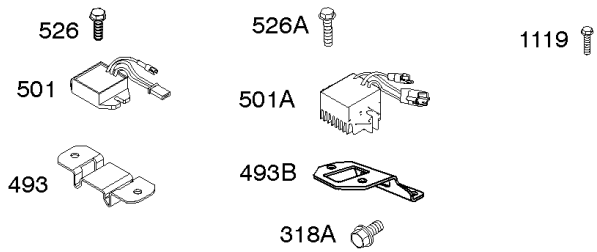

Alternator, Ignition, Motor-Starter

REF NO	PART NO	QTY	DESCRIPTION
286	594800		MODULE, Oil Sensor -Used After Code Date 15042700
286	798796		MODULE, Oil Sensor -Used Before Code Date 15052800
309	695479		MOTOR, Starter
310	690323		BOLT -(Starter Motor)
318	691693		SCREW -(Mounting Bracket)
318A	795026		SCREW -(Mounting Bracket)
333	591459		ARMATURE, Magneto -Used After Code Date 12042200
333	492341		ARMATURE, Magneto -Used Before Code Date 12042300
334	699477		SCREW -(Magneto Armature)
356	695630		WIRE, Stop
356A	799721		WIRE, Stop
364A	699947		TERMINAL, Oil Plug
462	691261		WASHER -(Starter Cable)
474D	695466		ALTERNATOR -(10 AMP)
474E	790320		ALTERNATOR -(20 Amp)
474G	695730		ALTERNATOR -(3 Amp. DC)
493	691177		BRACKET, Mounting
493A	798803		BRACKET, Mounting
493B	699048		BRACKET, Mounting
500	691086		WASHER -(Key Switch)
501	797375		REGULATOR -(10 and 16 Amp Regulated)
501A	790325		REGULATOR -(20 Amp)
503	691532		STRAP, Starter
510	693699		DRIVE, Starter
513	692024		CLUTCH, Drive
526	690297		SCREW -(Regulator) (10-16 Amp Regulated)
526A	690326		SCREW -(Regulator) (20 Amp)
577	690795		CABLE, Starter
578	798802		WIRE ASSEMBLY
578A	692306		WIRE ASSEMBLY
578B	590689		WIRE ASSEMBLY
579	691029		NUT -(Starter Cable)
664	691087		NUT -(Key Switch)
697	795026		SCREW -(Starter Motor) (Drive Cap)
729	799133		CLIP, Wire
783	693713		GEAR, Pinion
799	699691		SCREW -(Oil Sensor)