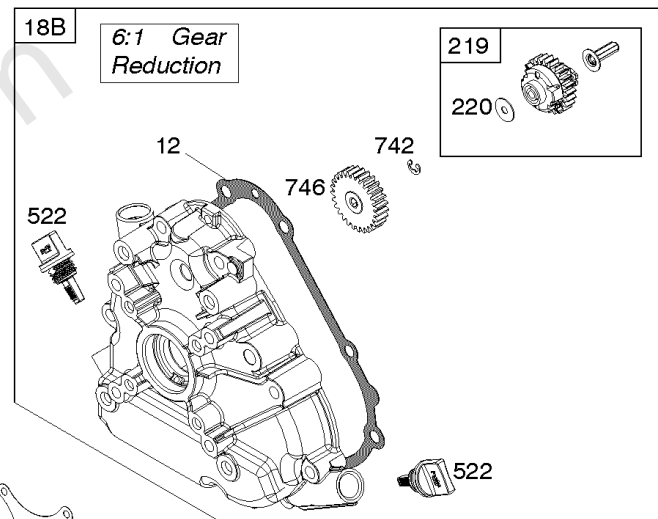

Crankcase Cover, Gear Reduction

Mfg. No: 19L232-0054-G1

Crankcase Cover, Gear Reduction

REF NO	PART NO	QTY	DESCRIPTION
12	798807		GASKET, Crankcase
15A	691682		PLUG, Oil Drain
17A	798995		BEARING, Ball
18	799084		COVER, Crankcase
20	798991		SEAL, Oil -(PTO Side)
22	798955		SCREW -(Crankcase Cover/Sump)
79A	794816		CASE, Gear Reduction
80A	793588		GASKET, Gear Case
82A	594700		SCREW -(Gear Reduction Case)
83	690387		SHAFT, Auxiliary Drive
84	691121		PLUG, Breather
85	794820		SCREW -(Gear Cover)
86A	793591		COVER, Gear
87	391086S		SEAL, Oil
88A	793589		GASKET, Gear Cover/Housing
170	794833		STUD -(Crankcase Cover/Sump)
186	691764		CONNECTOR, Hose -(Pulse Line)
219	693578		GEAR, Governor
220	691724		WASHER -(Governor Gear)
272	691168		LOCK, Screw Head
277	794842		WASHER -(Gear Case To Gear Reduction)
364A	699947		TERMINAL, Oil Plug
415	691363		PLUG
415B	794903		PLUG
522	798503		PLUG, Dipstick/Fill
742	692564		RETAINER, E Ring
746	694679		GEAR, Idler
1194	691876		SEAL, O-Ring -(Plug)