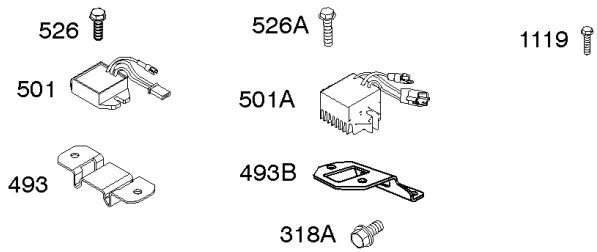

Parts Manual

Mfg. No: 19L232-0054-G1

Model Components	Page
Air Cleaner, Exhaust.	4
Alternator, Ignition, Motor-Starter.	6
Blower Housing/Shrouds, Flywheel, Rewind Starter.	10
Camshaft, Crankshaft, Cylinder, Piston/Rings/Connecting Rod, Warning Label.	12
Carburetor, Kit - Carburetor Overhaul.	14
Controls, Fuel Supply, Governor Spring.	16
Crankcase Cover, Gear Reduction.	20
Cylinder Head, Gasket Set - Engine, Gasket Set -Valve.	22
Replacement Engine - US & Canada.	24

Alternator, Ignition, Motor-Starter

REF NO	PART NO	QTY	DESCRIPTION
286	594800		MODULE, Oil Sensor -Used After Code Date 15042700
286	798796		MODULE, Oil Sensor -Used Before Code Date 15052800
309	695479		MOTOR, Starter
310	690323		BOLT -(Starter Motor)
318	691693		SCREW -(Mounting Bracket)
318A	795026		SCREW -(Mounting Bracket)
333	591459		ARMATURE, Magneto -Used After Code Date 12042200
333	492341		ARMATURE, Magneto -Used Before Code Date 12042300
334	699477		SCREW -(Magneto Armature)
356	695630		WIRE, Stop
356A	799721		WIRE, Stop
364A	699947		TERMINAL, Oil Plug
462	691261		WASHER -(Starter Cable)
474D	695466		ALTERNATOR -(10 AMP)
474E	790320		ALTERNATOR -(20 Amp)
474G	695730		ALTERNATOR -(3 Amp. DC)
493	691177		BRACKET, Mounting
493A	798803		BRACKET, Mounting
493B	699048		BRACKET, Mounting
500	691086		WASHER -(Key Switch)
501	797375		REGULATOR -(10 and 16 Amp Regulated)
501A	790325		REGULATOR -(20 Amp)
503	691532		STRAP, Starter
510	693699		DRIVE, Starter
513	692024		CLUTCH, Drive
526	690297		SCREW -(Regulator) (10-16 Amp Regulated)
526A	690326		SCREW -(Regulator) (20 Amp)
577	690795		CABLE, Starter
578	798802		WIRE ASSEMBLY
578A	692306		WIRE ASSEMBLY
578B	590689		WIRE ASSEMBLY
579	691029		NUT -(Starter Cable)
664	691087		NUT -(Key Switch)
697	795026		SCREW -(Starter Motor) (Drive Cap)
729	799133		CLIP, Wire
783	693713		GEAR, Pinion
799	699691		SCREW -(Oil Sensor)