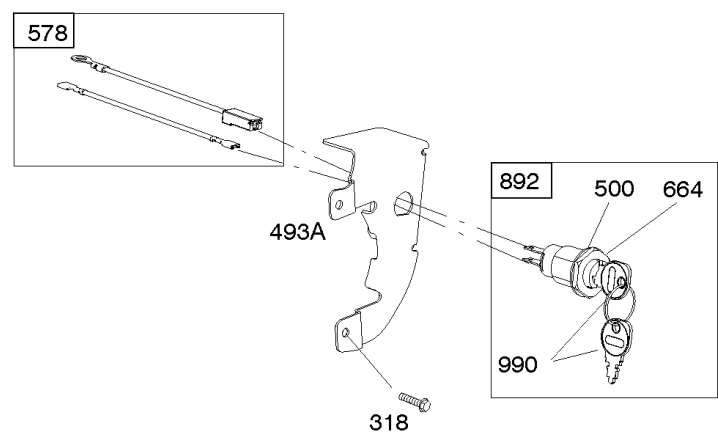

Alternator, Ignition, Motor-Starter

REF NO	PART NO	QTY	DESCRIPTION
286	594800		MODULE, Oil Sensor -Used After Code Date 15042700
286	798796		MODULE, Oil Sensor -Used Before Code Date 15052800
309	695479		MOTOR, Starter
310	690323		BOLT -(Starter Motor)
318	691693		SCREW -(Mounting Bracket)
318A	795026		SCREW -(Mounting Bracket)
333	591459		ARMATURE, Magneto -Used After Code Date 12042200
333	492341		ARMATURE, Magneto -Used Before Code Date 12042300
334	699477		SCREW -(Magneto Armature)
356	695630		WIRE, Stop
356A	799721		WIRE, Stop
364A	699947		TERMINAL, Oil Plug
462	691261		WASHER -(Starter Cable)
474D	695466		ALTERNATOR -(10 AMP)
474E	790320		ALTERNATOR -(20 Amp)
474G	695730		ALTERNATOR -(3 Amp. DC)
493	691177		BRACKET, Mounting
493A	798803		BRACKET, Mounting
493B	699048		BRACKET, Mounting
500	691086		WASHER -(Key Switch)
501	797375		REGULATOR -(10 and 16 Amp Regulated)
501A	790325		REGULATOR -(20 Amp)
503	691532		STRAP, Starter
510	693699		DRIVE, Starter
513	692024		CLUTCH, Drive
526	690297		SCREW -(Regulator) (10-16 Amp Regulated)
526A	690326		SCREW -(Regulator) (20 Amp)
577	690795		CABLE, Starter
578	798802		WIRE ASSEMBLY
578A	692306		WIRE ASSEMBLY
578B	590689		WIRE ASSEMBLY
579	691029		NUT -(Starter Cable)
664	691087		NUT -(Key Switch)
697	795026		SCREW -(Starter Motor) (Drive Cap)
729	799133		CLIP, Wire
783	693713		GEAR, Pinion
799	699691		SCREW -(Oil Sensor)

Camshaft, Crankshaft, Cylinder, Piston/Rings/Connecting Rod, Warning Label

Mfg. No: 19L232-0054-G1

- 1036 EMISSIONS LABEL
- 1319 WARNING LABEL
- 1319A WARNING LABEL

Camshaft, Crankshaft, Cylinder, Piston/Rings/Connecting Rod, Warning Label