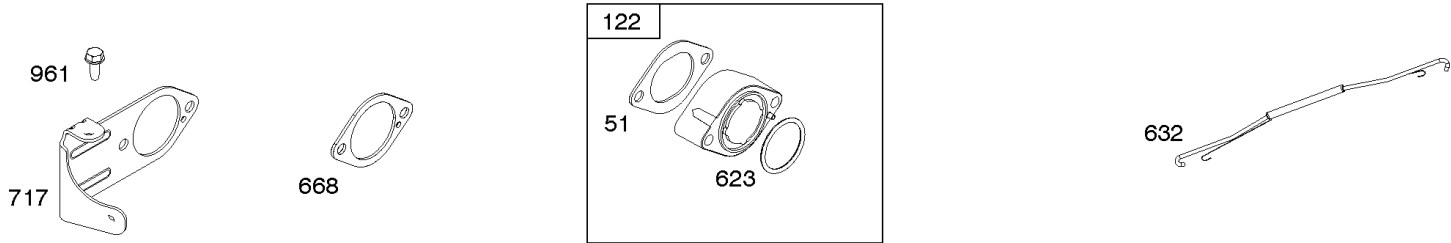

Carburetor, Kit - Carburetor Overhaul

Mfg. No: 19L232-0054-G1

Carburetor, Kit - Carburetor Overhaul

REF NO	PART NO	QTY	DESCRIPTION
38	698557		SCREW -(Fuel Shut Off Valve)
51	590396		GASKET, Intake
53	798988		STUD -(Carburetor)
98A	695408		KIT, Idle Speed
104A	694918		PIN, Float Hinge
105A	696136		VALVE, Float Needle
117	698788		JET, Main -(Standard)
118	799134		JET, Main -(High Altitude)
121	799722		KIT, Carburetor Overhaul
122	799766		SPACER, Carburetor
125	799060		CARBURETOR
127A	690727		PLUG, Welch
133A	694914		FLOAT, Carburetor
137	799991		GASKET, Float Bowl
163	798962		GASKET, Air Cleaner
185	794838		NUT -(Air Cleaner Base)
246	799008		BOWL, Fuel Filter
315	799035		SEAL, O-Ring -(Fuel Filter Bowl)
464	698550		SEAL, O-Ring -(Fuel Shut-off Valve)
621A	798636		SWITCH, Stop -(Fuel Shut Off Valve)
623	799051		SEAL, O-Ring -(Carburetor Spacer) (Air Cleaner Elbow To Carburetor)
632	799083		SPRING/LINK, Mechanical Governor
633	690722		SEAL, Choke/Throttle Shaft
717	798989		BRACKET, Air Cleaner
787	798635		ARM, Lever
951	798528		LEVER, Choke
958	799073		VALVE, Fuel Shut Off
961	699691		SCREW -(Air Cleaner Bracket)
1127A	695407		SCREW -(Float Bowl) (Float Bowl to Carburetor Body)
1297	798637		SCREW -(Stop Switch)