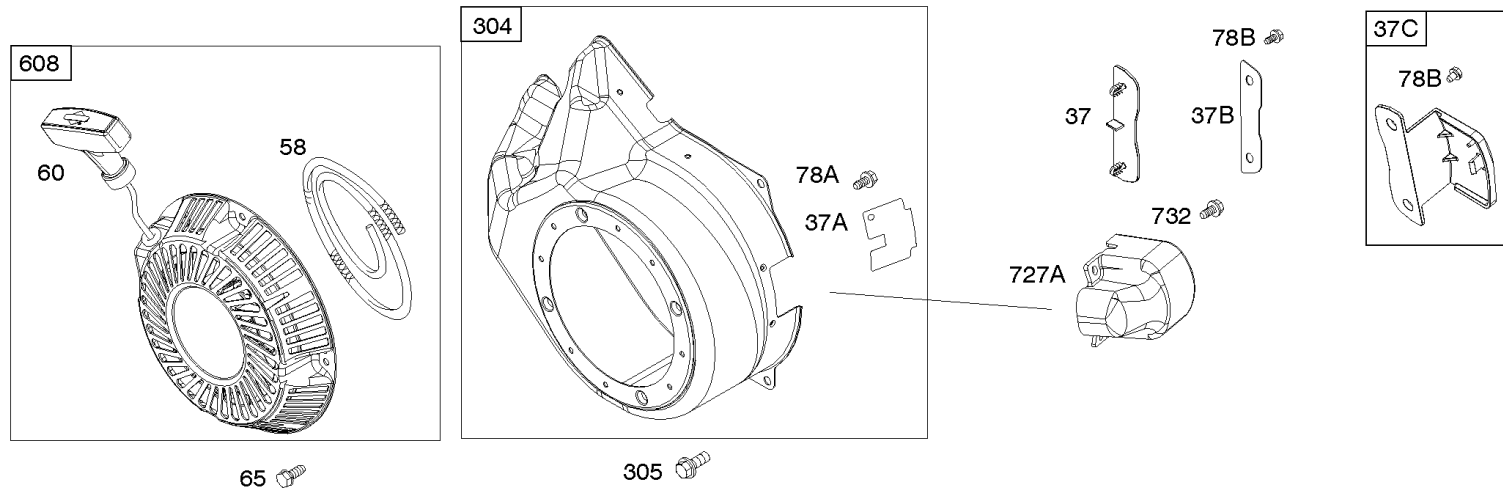

Blower Housing/Shrouds, Flywheel, Rewind Starter

Mfg. No: 19L232-0054-G1

Not For
Reproduction

Blower Housing/Shrouds, Flywheel, Rewind Starter

REF NO	PART NO	QTY	DESCRIPTION
23	794814		FLYWHEEL
37	795715		GUARD, Flywheel -(Snap-on)
37A	699047		GUARD, Flywheel -Used Before Code Date 12080600
37B	790730		GUARD, Flywheel -Used Before Code Date 12080600
37C	591544		GUARD, Flywheel -Used After Code Date 12080500
58	66574		ROPE, Starter -(Cut To Required Length)
60	490652		HANDLE, Starter Rope
65	699228		SCREW -(Rewind Starter)
78A	699205		SCREW -(Flywheel Guard)
78B	795026		SCREW -(Flywheel Guard)
304	798994		HOUSING, Blower
305	699481		SCREW -(Blower Housing)
332	794824		NUT -(Flywheel)
363	19203		PULLER, Flywheel
455	794867		CUP, Flywheel
608	798825		STARTER, Rewind
727A	697465		COVER, Starter Drive
732	699200		SCREW -(Starter Drive Cover)
1005	794815		FAN, Flywheel
1070	794821		SCREW -(Flywheel Fan)