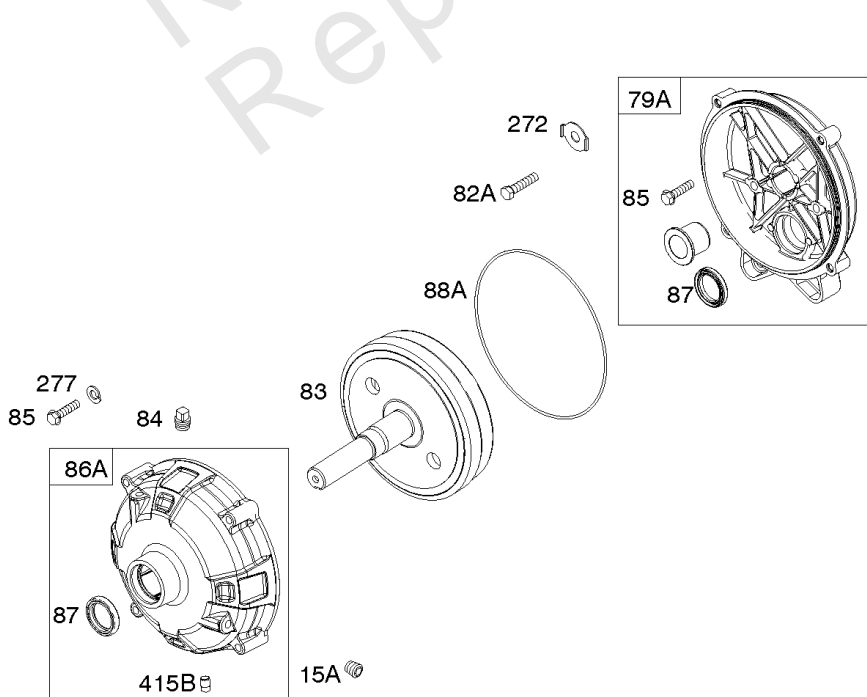

Crankcase Cover, Gear Reduction

Mfg. No: 19L232-0054-G1

Crankcase Cover, Gear Reduction

REF NO	PART NO	QTY	DESCRIPTION
12	798807		GASKET, Crankcase
15A	691682		PLUG, Oil Drain
17A	798995		BEARING, Ball
18	799084		COVER, Crankcase
20	798991		SEAL, Oil -(PTO Side)
22	798955		SCREW -(Crankcase Cover/Sump)
79A	794816		CASE, Gear Reduction
80A	793588		GASKET, Gear Case
82A	594700		SCREW -(Gear Reduction Case)
83	690387		SHAFT, Auxiliary Drive
84	691121		PLUG, Breather
85	794820		SCREW -(Gear Cover)
86A	793591		COVER, Gear
87	391086S		SEAL, Oil
88A	793589		GASKET, Gear Cover/Housing
170	794833		STUD -(Crankcase Cover/Sump)
186	691764		CONNECTOR, Hose -(Pulse Line)
219	693578		GEAR, Governor
220	691724		WASHER -(Governor Gear)
272	691168		LOCK, Screw Head
277	794842		WASHER -(Gear Case To Gear Reduction)
364A	699947		TERMINAL, Oil Plug
415	691363		PLUG
415B	794903		PLUG
522	798503		PLUG, Dipstick/Fill
742	692564		RETAINER, E Ring
746	694679		GEAR, Idler
1194	691876		SEAL, O-Ring -(Plug)