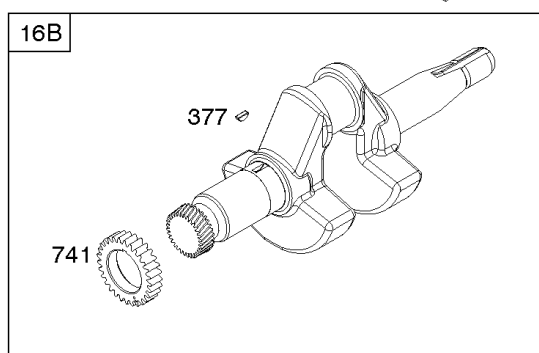

Not For Reproduction

Blower Housing/Shrouds, Flywheel, Rewind Starter

Mfg. No: 19L232-0054-G1

Not For
Reproduction

Blower Housing/Shrouds, Flywheel, Rewind Starter

REF NO	PART NO	QTY	DESCRIPTION
23	794814		FLYWHEEL
37	795715		GUARD, Flywheel -(Snap-on)
37A	699047		GUARD, Flywheel -Used Before Code Date 12080600
37B	790730		GUARD, Flywheel -Used Before Code Date 12080600
37C	591544		GUARD, Flywheel -Used After Code Date 12080500
58	66574		ROPE, Starter -(Cut To Required Length)
60	490652		HANDLE, Starter Rope
65	699228		SCREW -(Rewind Starter)
78A	699205		SCREW -(Flywheel Guard)
78B	795026		SCREW -(Flywheel Guard)
304	798994		HOUSING, Blower
305	699481		SCREW -(Blower Housing)
332	794824		NUT -(Flywheel)
363	19203		PULLER, Flywheel
455	794867		CUP, Flywheel
608	798825		STARTER, Rewind
727A	697465		COVER, Starter Drive
732	699200		SCREW -(Starter Drive Cover)
1005	794815		FAN, Flywheel
1070	794821		SCREW -(Flywheel Fan)

Camshaft, Crankshaft, Cylinder, Piston/Rings/Connecting Rod, Warning Label

Mfg. No: 19L232-0054-G1

- 1036 EMISSIONS LABEL
- 1319 WARNING LABEL
- 1319A WARNING LABEL

Camshaft, Crankshaft, Cylinder, Piston/Rings/Connecting Rod, Warning Label