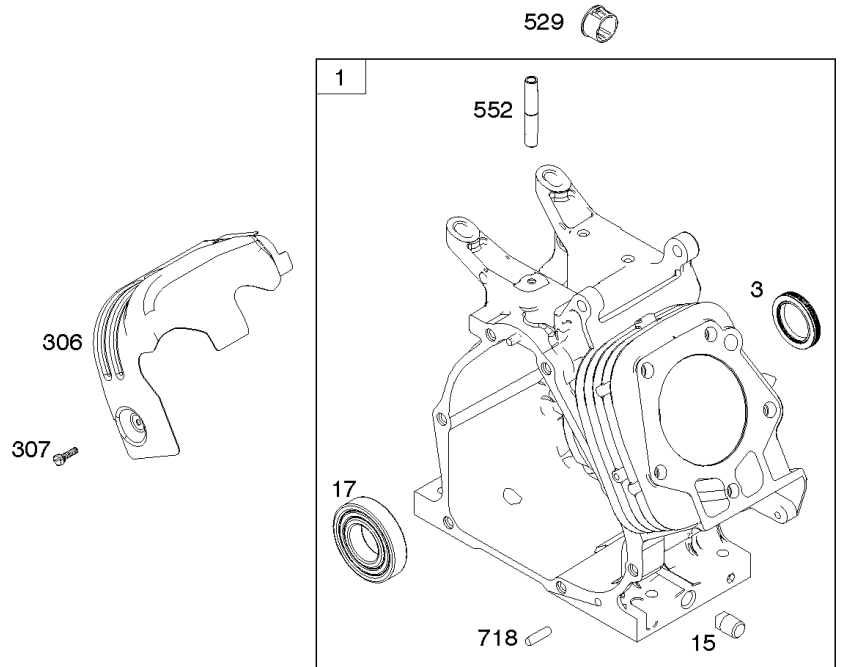

Not For Reproduction

Blower Housing/Shrouds, Flywheel, Rewind Starter

Mfg. No: 19L232-0054-G1

Not For
Reproduction

Blower Housing/Shrouds, Flywheel, Rewind Starter

REF NO	PART NO	QTY	DESCRIPTION
23	794814		FLYWHEEL
37	795715		GUARD, Flywheel -(Snap-on)
37A	699047		GUARD, Flywheel -Used Before Code Date 12080600
37B	790730		GUARD, Flywheel -Used Before Code Date 12080600
37C	591544		GUARD, Flywheel -Used After Code Date 12080500
58	66574		ROPE, Starter -(Cut To Required Length)
60	490652		HANDLE, Starter Rope
65	699228		SCREW -(Rewind Starter)
78A	699205		SCREW -(Flywheel Guard)
78B	795026		SCREW -(Flywheel Guard)
304	798994		HOUSING, Blower
305	699481		SCREW -(Blower Housing)
332	794824		NUT -(Flywheel)
363	19203		PULLER, Flywheel
455	794867		CUP, Flywheel
608	798825		STARTER, Rewind
727A	697465		COVER, Starter Drive
732	699200		SCREW -(Starter Drive Cover)
1005	794815		FAN, Flywheel
1070	794821		SCREW -(Flywheel Fan)

Camshaft, Crankshaft, Cylinder, Piston/Rings/Connecting Rod, Warning Label

Mfg. No: 19L232-0054-G1

- 1036 EMISSIONS LABEL
- 1319 WARNING LABEL
- 1319A WARNING LABEL

Camshaft, Crankshaft, Cylinder, Piston/Rings/Connecting Rod, Warning Label