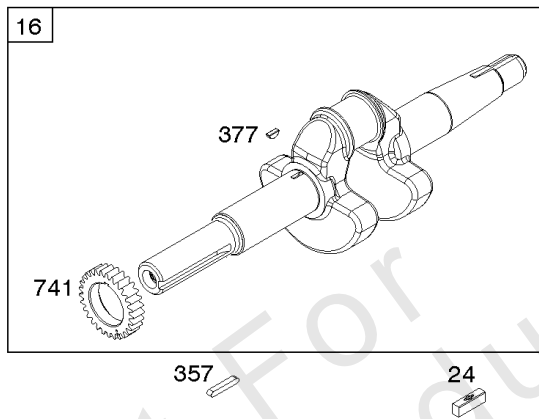

Not For Reproduction

Blower Housing/Shrouds, Flywheel, Rewind Starter

Mfg. No: 19L232-0054-G1

Not For
Reproduction

Blower Housing/Shrouds, Flywheel, Rewind Starter

REF NO	PART NO	QTY	DESCRIPTION
23	794814		FLYWHEEL
37	795715		GUARD, Flywheel -(Snap-on)
37A	699047		GUARD, Flywheel -Used Before Code Date 12080600
37B	790730		GUARD, Flywheel -Used Before Code Date 12080600
37C	591544		GUARD, Flywheel -Used After Code Date 12080500
58	66574		ROPE, Starter -(Cut To Required Length)
60	490652		HANDLE, Starter Rope
65	699228		SCREW -(Rewind Starter)
78A	699205		SCREW -(Flywheel Guard)
78B	795026		SCREW -(Flywheel Guard)
304	798994		HOUSING, Blower
305	699481		SCREW -(Blower Housing)
332	794824		NUT -(Flywheel)
363	19203		PULLER, Flywheel
455	794867		CUP, Flywheel
608	798825		STARTER, Rewind
727A	697465		COVER, Starter Drive
732	699200		SCREW -(Starter Drive Cover)
1005	794815		FAN, Flywheel
1070	794821		SCREW -(Flywheel Fan)

Camshaft, Crankshaft, Cylinder, Piston/Rings/Connecting Rod, Warning Label

Mfg. No: 19L232-0054-G1

- 1036 EMISSIONS LABEL
- 1319 WARNING LABEL
- 1319A WARNING LABEL

Camshaft, Crankshaft, Cylinder, Piston/Rings/Connecting Rod, Warning Label