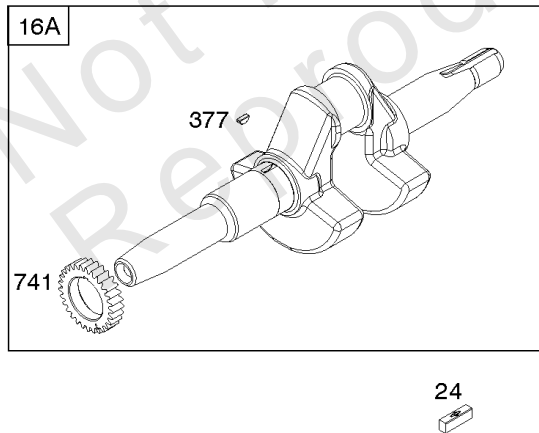

Not For Reproduction

Blower Housing/Shrouds, Flywheel, Rewind Starter

Mfg. No: 19L232-0054-G1

Not For
Reproduction

Blower Housing/Shrouds, Flywheel, Rewind Starter

REF NO	PART NO	QTY	DESCRIPTION
23	794814		FLYWHEEL
37	795715		GUARD, Flywheel -(Snap-on)
37A	699047		GUARD, Flywheel -Used Before Code Date 12080600
37B	790730		GUARD, Flywheel -Used Before Code Date 12080600
37C	591544		GUARD, Flywheel -Used After Code Date 12080500
58	66574		ROPE, Starter -(Cut To Required Length)
60	490652		HANDLE, Starter Rope
65	699228		SCREW -(Rewind Starter)
78A	699205		SCREW -(Flywheel Guard)
78B	795026		SCREW -(Flywheel Guard)
304	798994		HOUSING, Blower
305	699481		SCREW -(Blower Housing)
332	794824		NUT -(Flywheel)
363	19203		PULLER, Flywheel
455	794867		CUP, Flywheel
608	798825		STARTER, Rewind
727A	697465		COVER, Starter Drive
732	699200		SCREW -(Starter Drive Cover)
1005	794815		FAN, Flywheel
1070	794821		SCREW -(Flywheel Fan)

Camshaft, Crankshaft, Cylinder, Piston/Rings/Connecting Rod, Warning Label

Mfg. No: 19L232-0054-G1

- 1036 EMISSIONS LABEL
- 1319 WARNING LABEL
- 1319A WARNING LABEL

Camshaft, Crankshaft, Cylinder, Piston/Rings/Connecting Rod, Warning Label