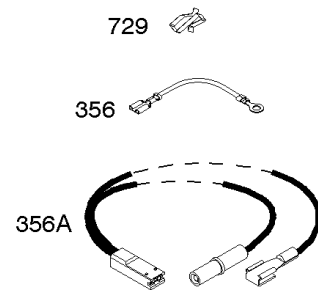

Alternator, Ignition, Motor-Starter

REF NO	PART NO	QTY	DESCRIPTION
286	594800		MODULE, Oil Sensor -Used After Code Date 15042700
286	798796		MODULE, Oil Sensor -Used Before Code Date 15052800
309	695479		MOTOR, Starter
310	690323		BOLT -(Starter Motor)
318	691693		SCREW -(Mounting Bracket)
318A	795026		SCREW -(Mounting Bracket)
333	591459		ARMATURE, Magneto -Used After Code Date 12042200
333	492341		ARMATURE, Magneto -Used Before Code Date 12042300
334	699477		SCREW -(Magneto Armature)
356	695630		WIRE, Stop
356A	799721		WIRE, Stop
364A	699947		TERMINAL, Oil Plug
462	691261		WASHER -(Starter Cable)
474D	695466		ALTERNATOR -(10 AMP)
474E	790320		ALTERNATOR -(20 Amp)
474G	695730		ALTERNATOR -(3 Amp. DC)
493	691177		BRACKET, Mounting
493A	798803		BRACKET, Mounting
493B	699048		BRACKET, Mounting
500	691086		WASHER -(Key Switch)
501	797375		REGULATOR -(10 and 16 Amp Regulated)
501A	790325		REGULATOR -(20 Amp)
503	691532		STRAP, Starter
510	693699		DRIVE, Starter
513	692024		CLUTCH, Drive
526	690297		SCREW -(Regulator) (10-16 Amp Regulated)
526A	690326		SCREW -(Regulator) (20 Amp)
577	690795		CABLE, Starter
578	798802		WIRE ASSEMBLY
578A	692306		WIRE ASSEMBLY
578B	590689		WIRE ASSEMBLY
579	691029		NUT -(Starter Cable)
664	691087		NUT -(Key Switch)
697	795026		SCREW -(Starter Motor) (Drive Cap)
729	799133		CLIP, Wire
783	693713		GEAR, Pinion
799	699691		SCREW -(Oil Sensor)