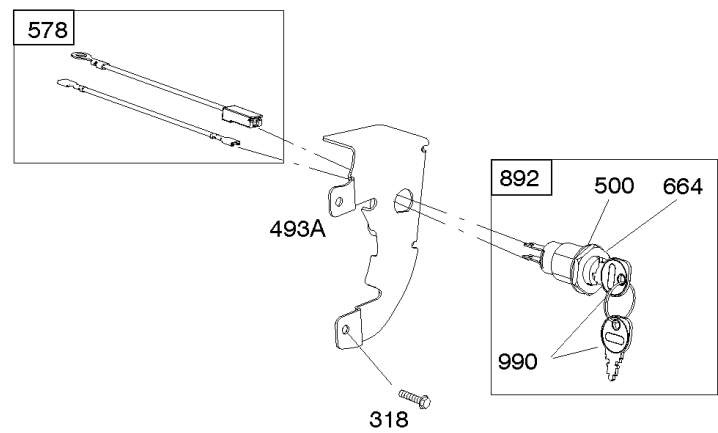

Alternator, Ignition, Motor-Starter

REF NO	PART NO	QTY	DESCRIPTION
286	594800		MODULE, Oil Sensor -Used After Code Date 15042700
286	798796		MODULE, Oil Sensor -Used Before Code Date 15052800
309	695479		MOTOR, Starter
310	690323		BOLT -(Starter Motor)
318	691693		SCREW -(Mounting Bracket)
318A	795026		SCREW -(Mounting Bracket)
333	591459		ARMATURE, Magneto -Used After Code Date 12042200
333	492341		ARMATURE, Magneto -Used Before Code Date 12042300
334	699477		SCREW -(Magneto Armature)
356	695630		WIRE, Stop
356A	799721		WIRE, Stop
364A	699947		TERMINAL, Oil Plug
462	691261		WASHER -(Starter Cable)
474D	695466		ALTERNATOR -(10 AMP)
474E	790320		ALTERNATOR -(20 Amp)
474G	695730		ALTERNATOR -(3 Amp. DC)
493	691177		BRACKET, Mounting
493A	798803		BRACKET, Mounting
493B	699048		BRACKET, Mounting
500	691086		WASHER -(Key Switch)
501	797375		REGULATOR -(10 and 16 Amp Regulated)
501A	790325		REGULATOR -(20 Amp)
503	691532		STRAP, Starter
510	693699		DRIVE, Starter
513	692024		CLUTCH, Drive
526	690297		SCREW -(Regulator) (10-16 Amp Regulated)
526A	690326		SCREW -(Regulator) (20 Amp)
577	690795		CABLE, Starter
578	798802		WIRE ASSEMBLY
578A	692306		WIRE ASSEMBLY
578B	590689		WIRE ASSEMBLY
579	691029		NUT -(Starter Cable)
664	691087		NUT -(Key Switch)
697	795026		SCREW -(Starter Motor) (Drive Cap)
729	799133		CLIP, Wire
783	693713		GEAR, Pinion
799	699691		SCREW -(Oil Sensor)