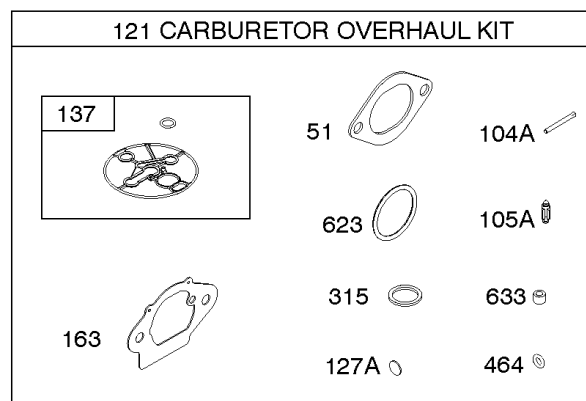

Carburetor, Kit - Carburetor Overhaul

Mfg. No: 19L232-0054-G1

Carburetor, Kit - Carburetor Overhaul

REF NO	PART NO	QTY	DESCRIPTION
38	698557		SCREW -(Fuel Shut Off Valve)
51	590396		GASKET, Intake
53	798988		STUD -(Carburetor)
98A	695408		KIT, Idle Speed
104A	694918		PIN, Float Hinge
105A	696136		VALVE, Float Needle
117	698788		JET, Main -(Standard)
118	799134		JET, Main -(High Altitude)
121	799722		KIT, Carburetor Overhaul
122	799766		SPACER, Carburetor
125	799060		CARBURETOR
127A	690727		PLUG, Welch
133A	694914		FLOAT, Carburetor
137	799991		GASKET, Float Bowl
163	798962		GASKET, Air Cleaner
185	794838		NUT -(Air Cleaner Base)
246	799008		BOWL, Fuel Filter
315	799035		SEAL, O-Ring -(Fuel Filter Bowl)
464	698550		SEAL, O-Ring -(Fuel Shut-off Valve)
621A	798636		SWITCH, Stop -(Fuel Shut Off Valve)
623	799051		SEAL, O-Ring -(Carburetor Spacer) (Air Cleaner Elbow To Carburetor)
632	799083		SPRING/LINK, Mechanical Governor
633	690722		SEAL, Choke/Throttle Shaft
717	798989		BRACKET, Air Cleaner
787	798635		ARM, Lever
951	798528		LEVER, Choke
958	799073		VALVE, Fuel Shut Off
961	699691		SCREW -(Air Cleaner Bracket)
1127A	695407		SCREW -(Float Bowl) (Float Bowl to Carburetor Body)
1297	798637		SCREW -(Stop Switch)