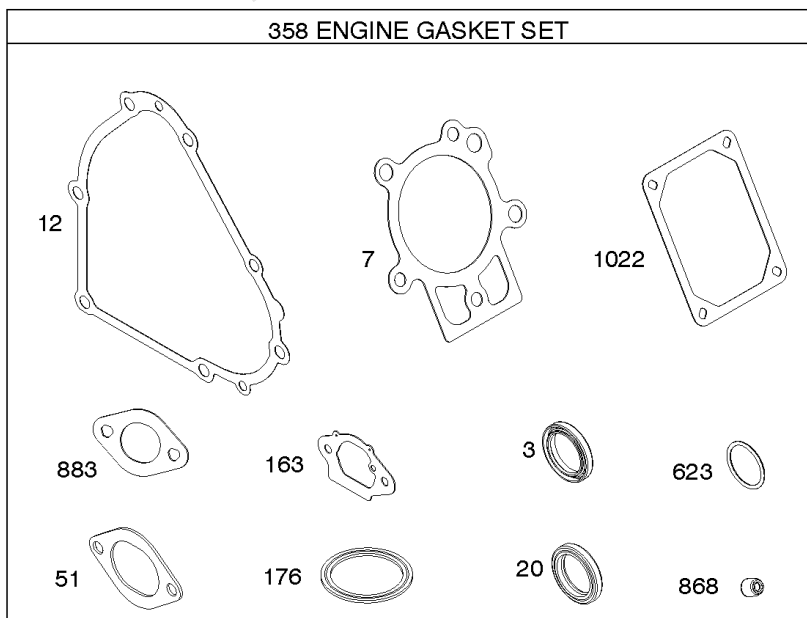

Not For Reproduction

Crankcase Cover, Gear Reduction

Mfg. No: 19L232-0054-G1

Crankcase Cover, Gear Reduction

REF NO	PART NO	QTY	DESCRIPTION
12	798807		GASKET, Crankcase
15A	691682		PLUG, Oil Drain
17A	798995		BEARING, Ball
18	799084		COVER, Crankcase
20	798991		SEAL, Oil -(PTO Side)
22	798955		SCREW -(Crankcase Cover/Sump)
79A	794816		CASE, Gear Reduction
80A	793588		GASKET, Gear Case
82A	594700		SCREW -(Gear Reduction Case)
83	690387		SHAFT, Auxiliary Drive
84	691121		PLUG, Breather
85	794820		SCREW -(Gear Cover)
86A	793591		COVER, Gear
87	391086S		SEAL, Oil
88A	793589		GASKET, Gear Cover/Housing
170	794833		STUD -(Crankcase Cover/Sump)
186	691764		CONNECTOR, Hose -(Pulse Line)
219	693578		GEAR, Governor
220	691724		WASHER -(Governor Gear)
272	691168		LOCK, Screw Head
277	794842		WASHER -(Gear Case To Gear Reduction)
364A	699947		TERMINAL, Oil Plug
415	691363		PLUG
415B	794903		PLUG
522	798503		PLUG, Dipstick/Fill
742	692564		RETAINER, E Ring
746	694679		GEAR, Idler
1194	691876		SEAL, O-Ring -(Plug)