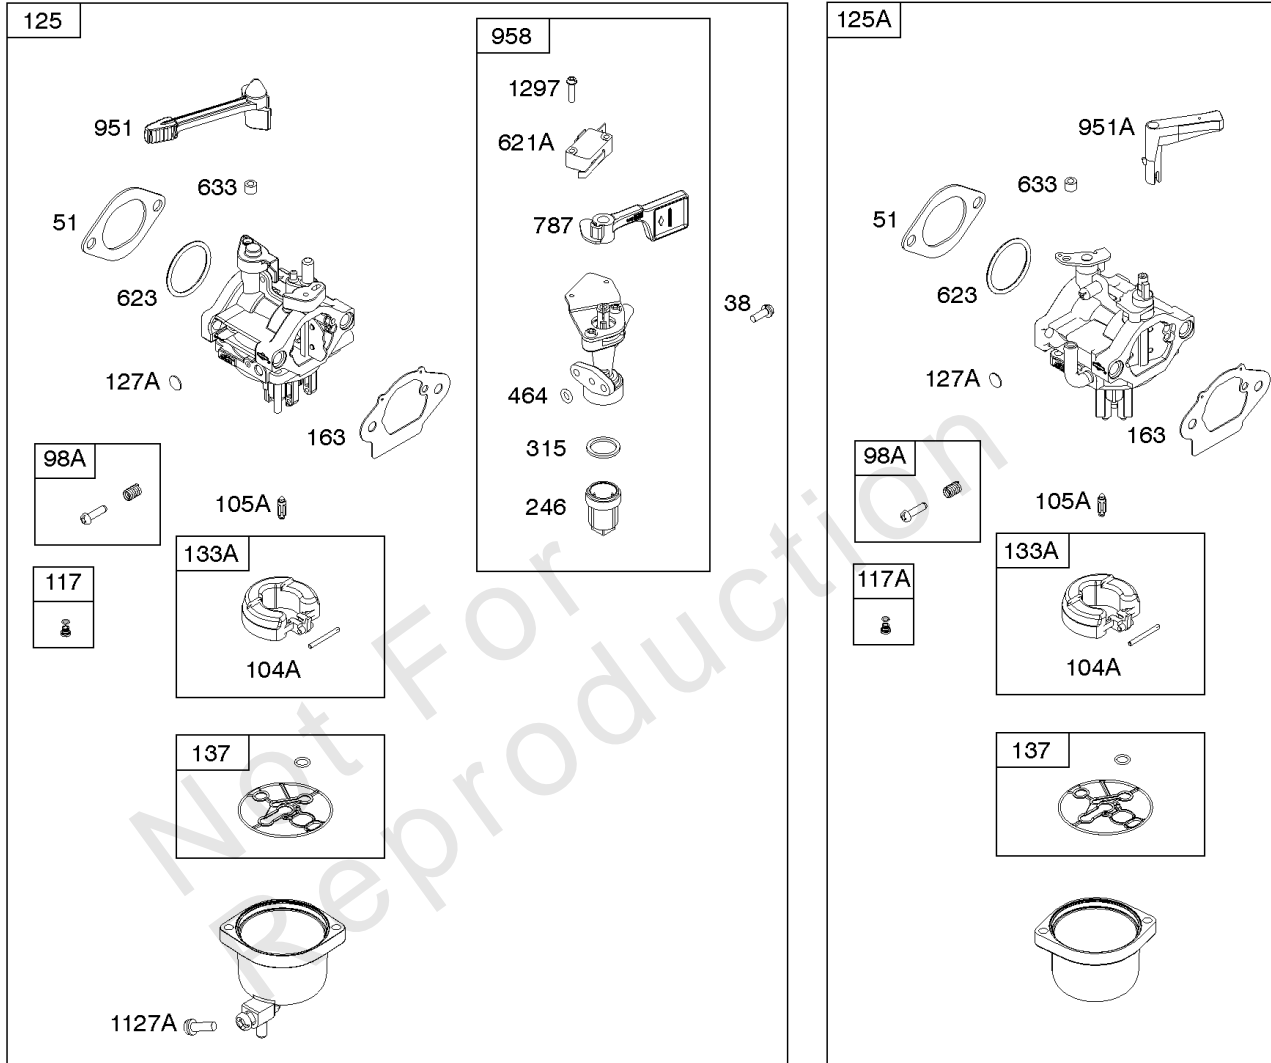

Carburetor, Kit - Carburetor Overhaul

Mfg. No: 19L232-0054-G1

Carburetor, Kit - Carburetor Overhaul

REF NO	PART NO	QTY	DESCRIPTION
38	698557		SCREW -(Fuel Shut Off Valve)
51	590396		GASKET, Intake
53	798988		STUD -(Carburetor)
98A	695408		KIT, Idle Speed
104A	694918		PIN, Float Hinge
105A	696136		VALVE, Float Needle
117	698788		JET, Main -(Standard)
118	799134		JET, Main -(High Altitude)
121	799722		KIT, Carburetor Overhaul
122	799766		SPACER, Carburetor
125	799060		CARBURETOR
127A	690727		PLUG, Welch
133A	694914		FLOAT, Carburetor
137	799991		GASKET, Float Bowl
163	798962		GASKET, Air Cleaner
185	794838		NUT -(Air Cleaner Base)
246	799008		BOWL, Fuel Filter
315	799035		SEAL, O-Ring -(Fuel Filter Bowl)
464	698550		SEAL, O-Ring -(Fuel Shut-off Valve)
621A	798636		SWITCH, Stop -(Fuel Shut Off Valve)
623	799051		SEAL, O-Ring -(Carburetor Spacer) (Air Cleaner Elbow To Carburetor)
632	799083		SPRING/LINK, Mechanical Governor
633	690722		SEAL, Choke/Throttle Shaft
717	798989		BRACKET, Air Cleaner
787	798635		ARM, Lever
951	798528		LEVER, Choke
958	799073		VALVE, Fuel Shut Off
961	699691		SCREW -(Air Cleaner Bracket)
1127A	695407		SCREW -(Float Bowl) (Float Bowl to Carburetor Body)
1297	798637		SCREW -(Stop Switch)