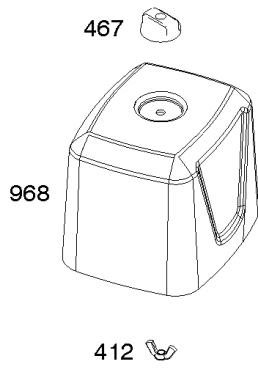

Air Cleaner, Exhaust

REF NO	PART NO	QTY	DESCRIPTION
11A	696796		TUBE, Breather
53	798988		STUD -(Carburetor)
163	798962		GASKET, Air Cleaner
176	798965		SEAL, O-Ring -(Air Cleaner Base)
185	794838		NUT -(Air Cleaner Base)
276A	798505		WASHER, Sealing -(Air Cleaner)
300	798967		MUFFLER
346	794845		SCREW -(Spark Arrestor)
412	793443		NUT -(Air Cleaner Cover)
445	797032		FILTER, A/C Cartridge
467	691985		KNOB, Air Cleaner Cover
613	794846		SCREW -(Muffler)
613B	794844		SCREW -(Muffler)
676	796956		DEFLECTOR, Muffler
676A	795336		DEFLECTOR, Muffler -(Louvered)
676B	697816		DEFLECTOR, Muffler
677	794845		SCREW -(Muffler Deflector)
677A	699776		SCREW -(Muffler Deflector)
832	799041		GUARD, Muffler
836	593834		SCREW -(Muffler Guard)
875	798966		BASE, Air Cleaner
883	695398		GASKET, Exhaust
967	798795		FILTER, Pre Cleaner
968	798963		COVER, Air Cleaner
994B	796399		ARRESTOR, Spark