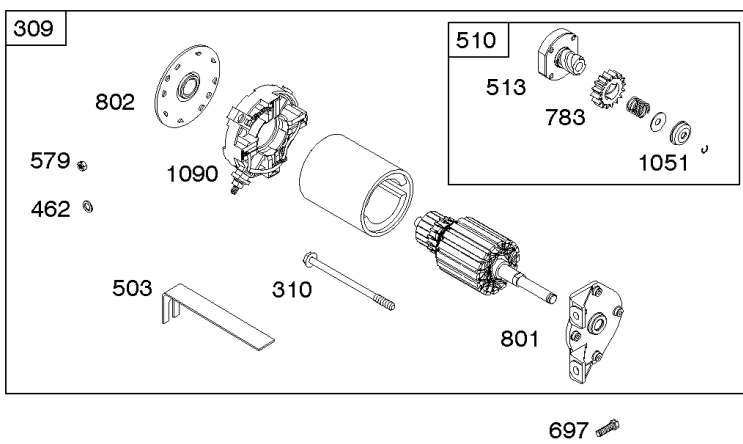

Parts Manual

Mfg. No: 19L232-0054-G1

Model Components	Page
Air Cleaner, Exhaust.	4
Alternator, Ignition, Motor-Starter.	6
Blower Housing/Shrouds, Flywheel, Rewind Starter.	10
Camshaft, Crankshaft, Cylinder, Piston/Rings/Connecting Rod, Warning Label.	12
Carburetor, Kit - Carburetor Overhaul.	14
Controls, Fuel Supply, Governor Spring.	16
Crankcase Cover, Gear Reduction.	20
Cylinder Head, Gasket Set - Engine, Gasket Set -Valve.	22
Replacement Engine - US & Canada.	24

Alternator, Ignition, Motor-Starter

REF NO	PART NO	QTY	DESCRIPTION
286	594800		MODULE, Oil Sensor -Used After Code Date 15042700
286	798796		MODULE, Oil Sensor -Used Before Code Date 15052800
309	695479		MOTOR, Starter
310	690323		BOLT -(Starter Motor)
318	691693		SCREW -(Mounting Bracket)
318A	795026		SCREW -(Mounting Bracket)
333	591459		ARMATURE, Magneto -Used After Code Date 12042200
333	492341		ARMATURE, Magneto -Used Before Code Date 12042300
334	699477		SCREW -(Magneto Armature)
356	695630		WIRE, Stop
356A	799721		WIRE, Stop
364A	699947		TERMINAL, Oil Plug
462	691261		WASHER -(Starter Cable)
474D	695466		ALTERNATOR -(10 AMP)
474E	790320		ALTERNATOR -(20 Amp)
474G	695730		ALTERNATOR -(3 Amp. DC)
493	691177		BRACKET, Mounting
493A	798803		BRACKET, Mounting
493B	699048		BRACKET, Mounting
500	691086		WASHER -(Key Switch)
501	797375		REGULATOR -(10 and 16 Amp Regulated)
501A	790325		REGULATOR -(20 Amp)
503	691532		STRAP, Starter
510	693699		DRIVE, Starter
513	692024		CLUTCH, Drive
526	690297		SCREW -(Regulator) (10-16 Amp Regulated)
526A	690326		SCREW -(Regulator) (20 Amp)
577	690795		CABLE, Starter
578	798802		WIRE ASSEMBLY
578A	692306		WIRE ASSEMBLY
578B	590689		WIRE ASSEMBLY
579	691029		NUT -(Starter Cable)
664	691087		NUT -(Key Switch)
697	795026		SCREW -(Starter Motor) (Drive Cap)
729	799133		CLIP, Wire
783	693713		GEAR, Pinion
799	699691		SCREW -(Oil Sensor)