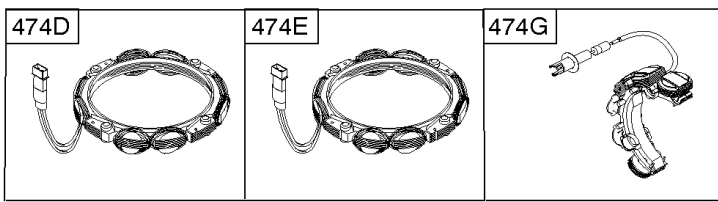

Alternator, Ignition, Motor-Starter

REF NO	PART NO	QTY	DESCRIPTION
286	594800		MODULE, Oil Sensor -Used After Code Date 15042700
286	798796		MODULE, Oil Sensor -Used Before Code Date 15052800
309	695479		MOTOR, Starter
310	690323		BOLT -(Starter Motor)
318	691693		SCREW -(Mounting Bracket)
318A	795026		SCREW -(Mounting Bracket)
333	591459		ARMATURE, Magneto -Used After Code Date 12042200
333	492341		ARMATURE, Magneto -Used Before Code Date 12042300
334	699477		SCREW -(Magneto Armature)
356	695630		WIRE, Stop
356A	799721		WIRE, Stop
364A	699947		TERMINAL, Oil Plug
462	691261		WASHER -(Starter Cable)
474D	695466		ALTERNATOR -(10 AMP)
474E	790320		ALTERNATOR -(20 Amp)
474G	695730		ALTERNATOR -(3 Amp. DC)
493	691177		BRACKET, Mounting
493A	798803		BRACKET, Mounting
493B	699048		BRACKET, Mounting
500	691086		WASHER -(Key Switch)
501	797375		REGULATOR -(10 and 16 Amp Regulated)
501A	790325		REGULATOR -(20 Amp)
503	691532		STRAP, Starter
510	693699		DRIVE, Starter
513	692024		CLUTCH, Drive
526	690297		SCREW -(Regulator) (10-16 Amp Regulated)
526A	690326		SCREW -(Regulator) (20 Amp)
577	690795		CABLE, Starter
578	798802		WIRE ASSEMBLY
578A	692306		WIRE ASSEMBLY
578B	590689		WIRE ASSEMBLY
579	691029		NUT -(Starter Cable)
664	691087		NUT -(Key Switch)
697	795026		SCREW -(Starter Motor) (Drive Cap)
729	799133		CLIP, Wire
783	693713		GEAR, Pinion
799	699691		SCREW -(Oil Sensor)