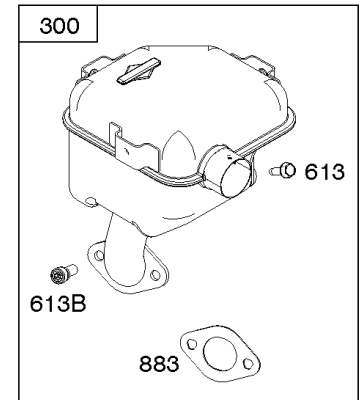

Air Cleaner, Exhaust

REF NO	PART NO	QTY	DESCRIPTION
11A	696796		TUBE, Breather
53	798988		STUD -(Carburetor)
163	798962		GASKET, Air Cleaner
176	798965		SEAL, O-Ring -(Air Cleaner Base)
185	794838		NUT -(Air Cleaner Base)
276A	798505		WASHER, Sealing -(Air Cleaner)
300	798967		MUFFLER
346	794845		SCREW -(Spark Arrestor)
412	793443		NUT -(Air Cleaner Cover)
445	797032		FILTER, A/C Cartridge
467	691985		KNOB, Air Cleaner Cover
613	794846		SCREW -(Muffler)
613B	794844		SCREW -(Muffler)
676	796956		DEFLECTOR, Muffler
676A	795336		DEFLECTOR, Muffler -(Louvered)
676B	697816		DEFLECTOR, Muffler
677	794845		SCREW -(Muffler Deflector)
677A	699776		SCREW -(Muffler Deflector)
832	799041		GUARD, Muffler
836	593834		SCREW -(Muffler Guard)
875	798966		BASE, Air Cleaner
883	695398		GASKET, Exhaust
967	798795		FILTER, Pre Cleaner
968	798963		COVER, Air Cleaner
994B	796399		ARRESTOR, Spark