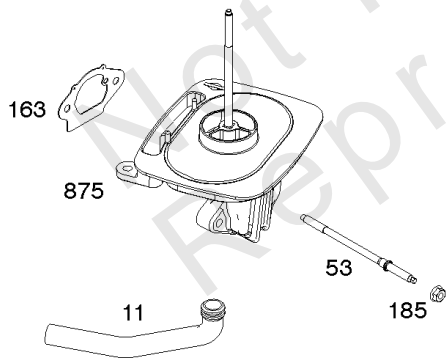

Air Cleaner, Exhaust

REF NO	PART NO	QTY	DESCRIPTION
11A	696796		TUBE, Breather
53	798988		STUD -(Carburetor)
163	798962		GASKET, Air Cleaner
176	798965		SEAL, O-Ring -(Air Cleaner Base)
185	794838		NUT -(Air Cleaner Base)
276A	798505		WASHER, Sealing -(Air Cleaner)
300	798967		MUFFLER
346	794845		SCREW -(Spark Arrestor)
412	793443		NUT -(Air Cleaner Cover)
445	797032		FILTER, A/C Cartridge
467	691985		KNOB, Air Cleaner Cover
613	794846		SCREW -(Muffler)
613B	794844		SCREW -(Muffler)
676	796956		DEFLECTOR, Muffler
676A	795336		DEFLECTOR, Muffler -(Louvered)
676B	697816		DEFLECTOR, Muffler
677	794845		SCREW -(Muffler Deflector)
677A	699776		SCREW -(Muffler Deflector)
832	799041		GUARD, Muffler
836	593834		SCREW -(Muffler Guard)
875	798966		BASE, Air Cleaner
883	695398		GASKET, Exhaust
967	798795		FILTER, Pre Cleaner
968	798963		COVER, Air Cleaner
994B	796399		ARRESTOR, Spark