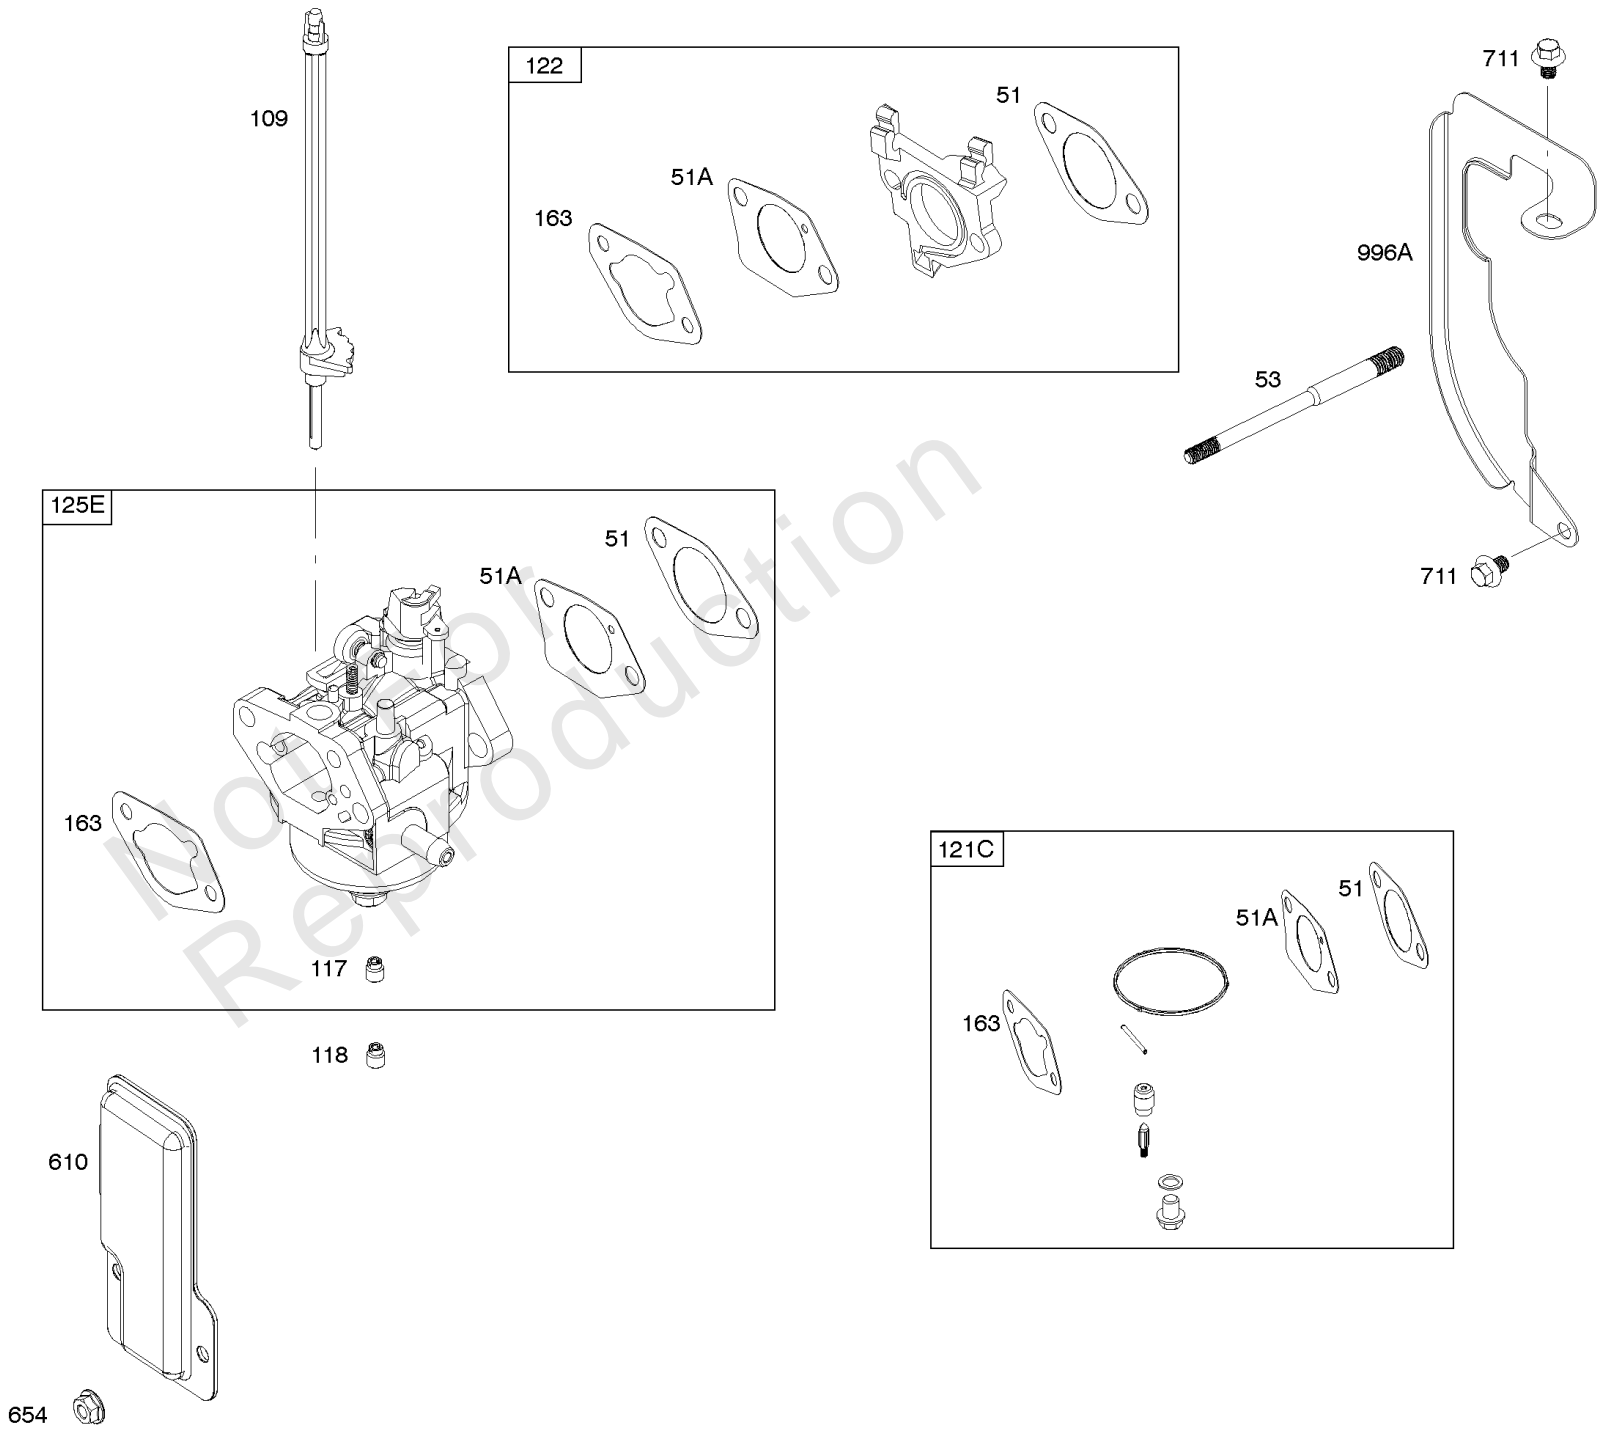

Carburetor

REF NO	PART NO	QTY	DESCRIPTION
51	591779		GASKET, Intake
51A	591798		GASKET, Intake
53	591801		STUD -(Carburetor)
109	593178		SHAFT, Choke
117	593675		JET, Main -(Standard)
118	590452		JET, Main -(High Altitude)
121C	592229		KIT, Carburetor Overhaul
122	591797		SPACER, Carburetor
125E	593674		CARBURETOR
163	797756		GASKET, Air Cleaner
610	799805		ARRESTOR, Intake
654	690939		NUT -(Carburetor)
711	798618		SCREW -(Carburetor Shield)
996A	593179		SHIELD, Carburetor