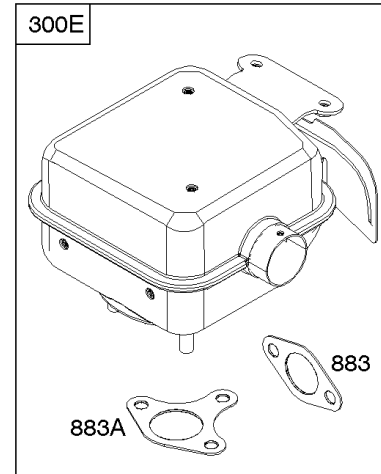

Exhaust System, Fuel Supply

REF NO	PART NO	QTY	DESCRIPTION
187E	593671		LINE, Fuel -(Formed Hose)
187F	593670		LINE, Fuel -(Formed Hose)
190	590997		SCREW -(Fuel Tank)
300E	593186		MUFFLER
436	799796		MANIFOLD, Exhaust
529	799933		GROMMET -(Fuel Tank)
601	791850		CLAMP, Hose
705	590965		NUT -(Fuel Tank)
832D	593187		GUARD, Muffler
836A	798976		SCREW -(Muffler Guard)
883	797770		GASKET, Exhaust
883A	799797		GASKET, Exhaust
957	794641		CAP, Fuel Tank
958A	593171		VALVE, Fuel Shut Off
972	593170		TANK, Fuel
1177	590965		NUT -(Muffler)
1302	590457		WASHER -(Muffler Guard)
1509	797346		OUTLET, Tank