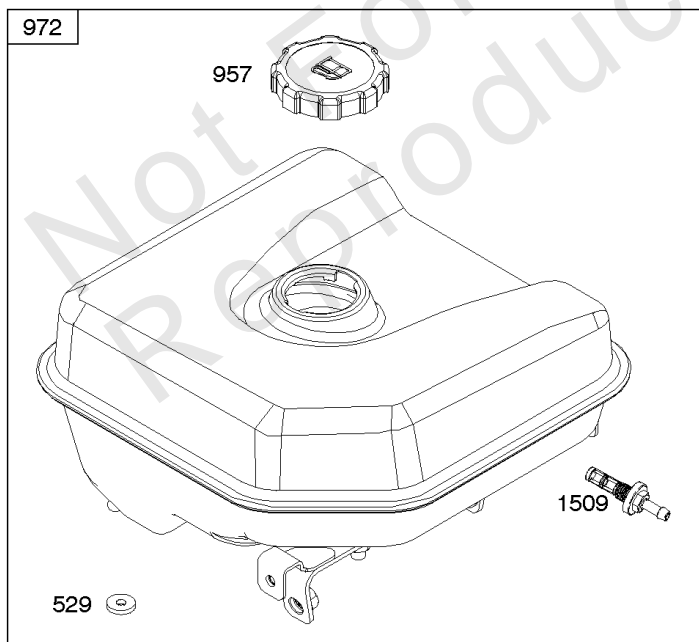

Exhaust System, Fuel Supply

REF NO	PART NO	QTY	DESCRIPTION
187E	593671		LINE, Fuel -(Formed Hose)
187F	593670		LINE, Fuel -(Formed Hose)
190	590997		SCREW -(Fuel Tank)
300E	593186		MUFFLER
436	799796		MANIFOLD, Exhaust
529	799933		GROMMET -(Fuel Tank)
601	791850		CLAMP, Hose
705	590965		NUT -(Fuel Tank)
832D	593187		GUARD, Muffler
836A	798976		SCREW -(Muffler Guard)
883	797770		GASKET, Exhaust
883A	799797		GASKET, Exhaust
957	794641		CAP, Fuel Tank
958A	593171		VALVE, Fuel Shut Off
972	593170		TANK, Fuel
1177	590965		NUT -(Muffler)
1302	590457		WASHER -(Muffler Guard)
1509	797346		OUTLET, Tank