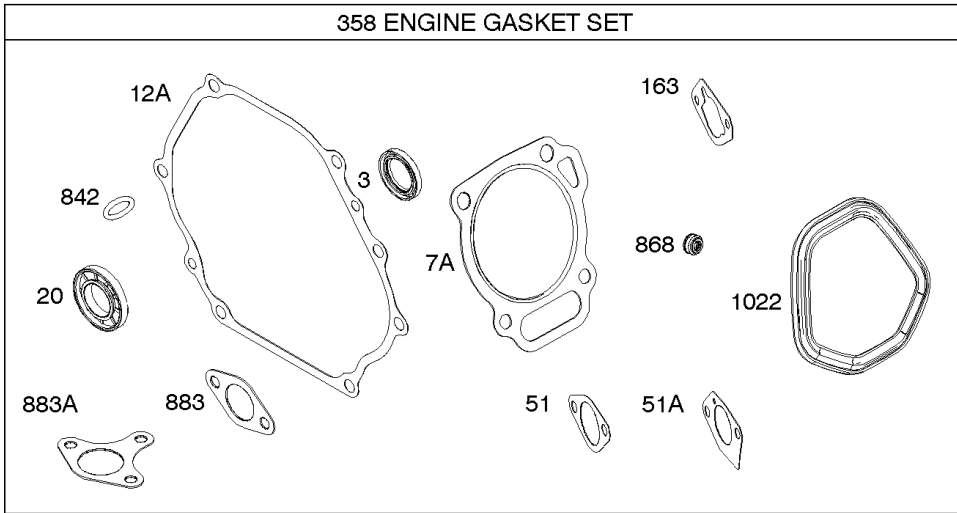

Cylinder Head, Gasket Sets

REF NO	PART NO	QTY	DESCRIPTION
3	591794		SEAL, Oil -(Magneto Side)
5	593093		HEAD, Cylinder
7A	592834		GASKET, Cylinder Head
12A	592597		GASKET, Crankcase
13	797791		SCREW -(Cylinder Head)
20	591793		SEAL, Oil -(PTO Side) (PTO Side)
33	592612		VALVE, Exhaust
34	592611		VALVE, Intake
35	591814		SPRING, Valve -(Intake)
36	591814		SPRING, Valve -(Exhaust)
40A	797782		RETAINER, Valve
40C	591816		RETAINER, Valve
40B	591815		RETAINER, Valve
45	797786		TAPPET, Valve
51	591779		GASKET, Intake
51A	591798		GASKET, Intake
163	797756		GASKET, Air Cleaner
238	591817		CAP, Valve
276	797847		WASHER, Sealing -(Rocker Cover)
358	593112		GASKET SET, Engine
718	797792		PIN, Locating -(Cylinder Head)
830	591088		STUD, Rocker Arm
842	797327		SEAL, O-Ring -(Dipstick Tube)
868	797854		SEAL, Valve -(Intake)
883	797770		GASKET, Exhaust
883A	799797		GASKET, Exhaust
914	797848		SCREW -(Rocker Cover)
1022	797846		GASKET, Rocker Cover
1023	799778		COVER, Rocker
1026	591818		ROD, Push
1029	591087		ARM, Rocker
1034	591819		GUIDE, Push Rod
1095	593113		GASKET SET, Valve