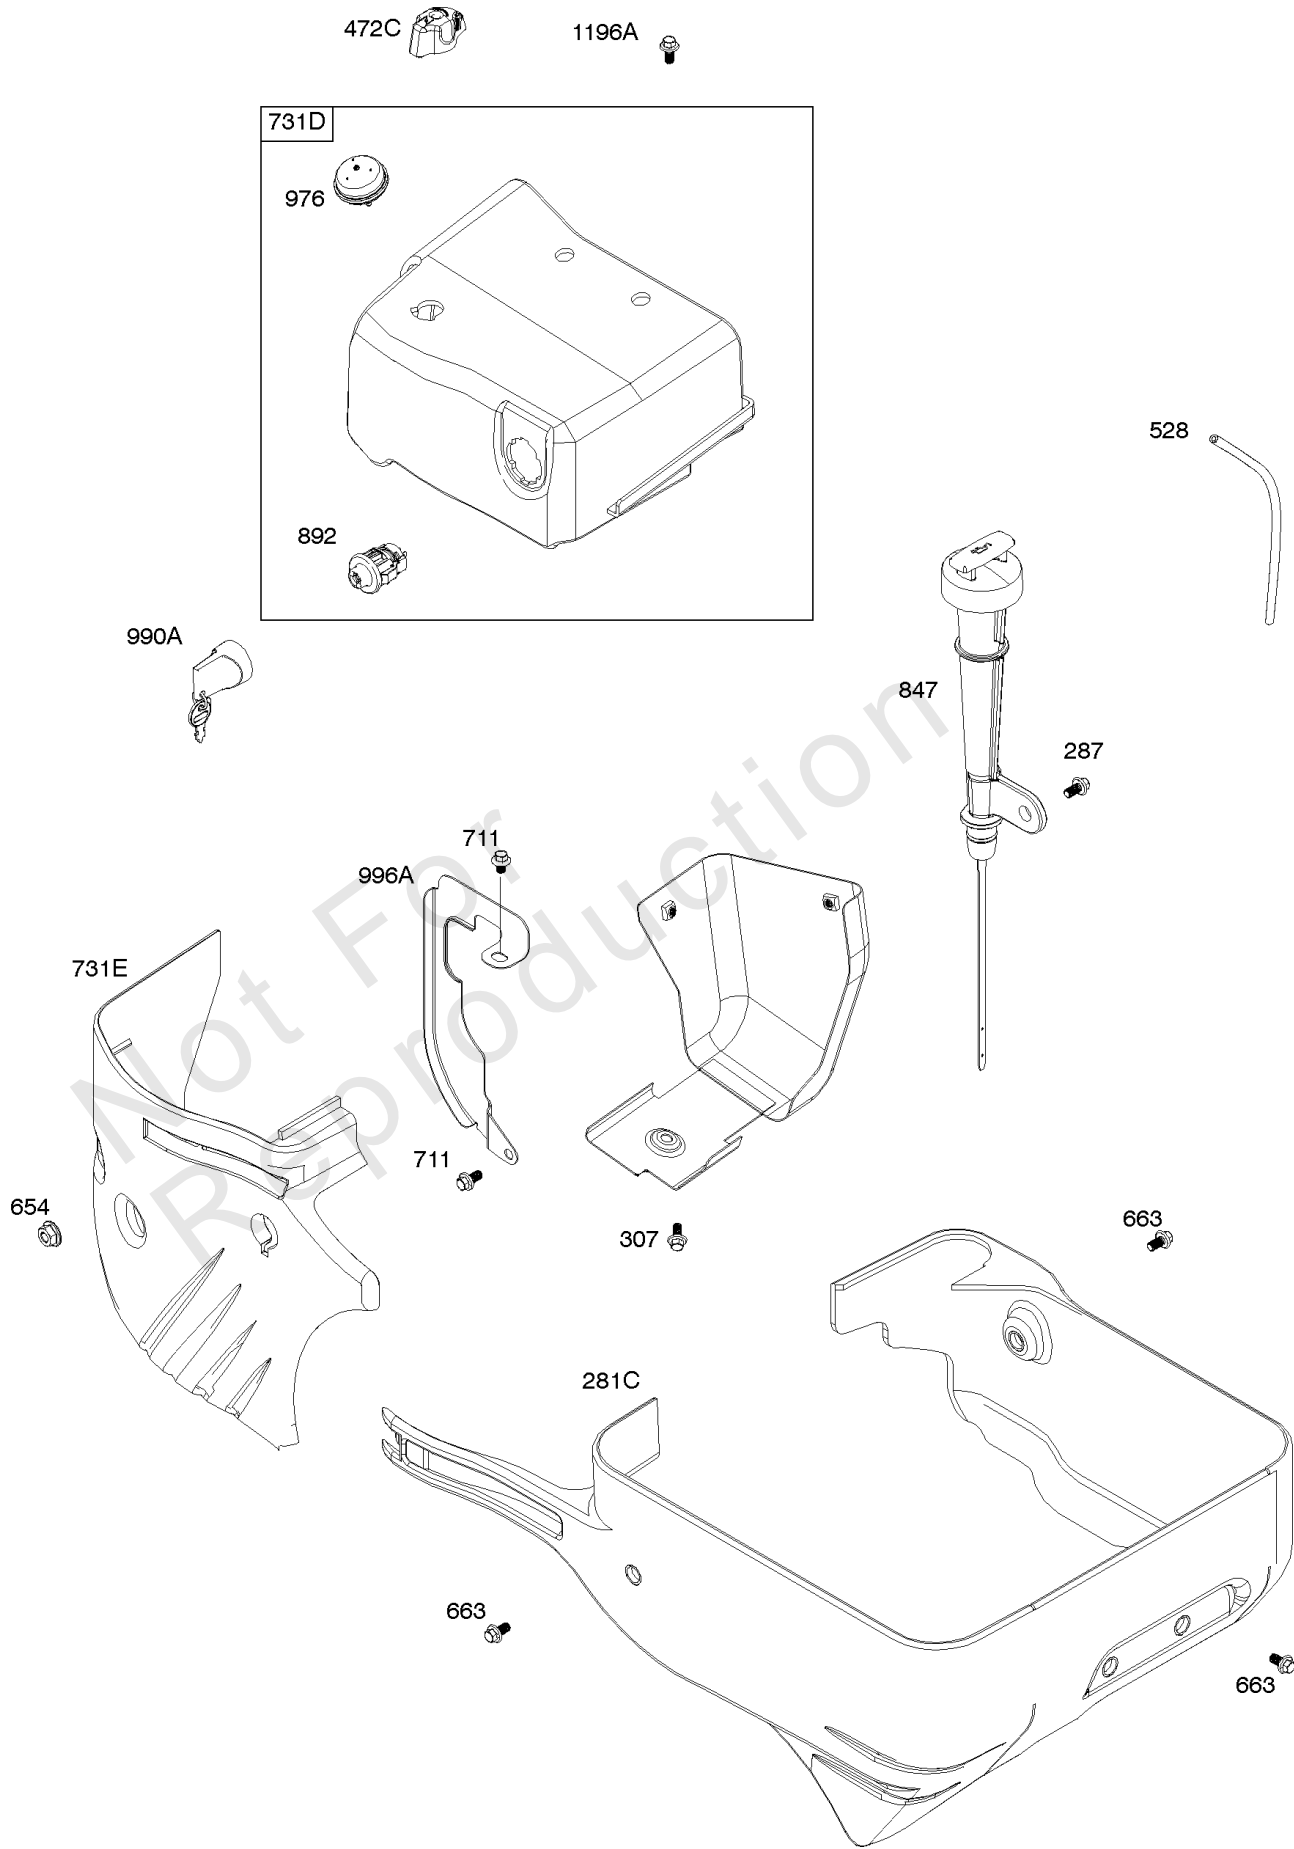

Shrouds

REF NO	PART NO	QTY	DESCRIPTION
281C	593677		HOOD, Snow
287	798618		SCREW -(Dipstick Tube)
307	798618		SCREW -(Cylinder Shield)
472C	791948		KNOB, Choke Shaft
528	799918		HOSE, Primer
654	690939		NUT -(Carburetor)
663	799846		SCREW -(Control Panel)
711	798618		SCREW -(Carburetor Shield)
731D	593679		HOOD, Snow
731E	593678		HOOD, Snow
847	593174		DIPSTICK/TUBE ASSEMBLY
892	798182		SWITCH, Key
976	793382		PRIMER, Carburetor
990A	798177		SET, Key
996A	593179		SHIELD, Carburetor
1196A	799919		SCREW -(Snow Hood)