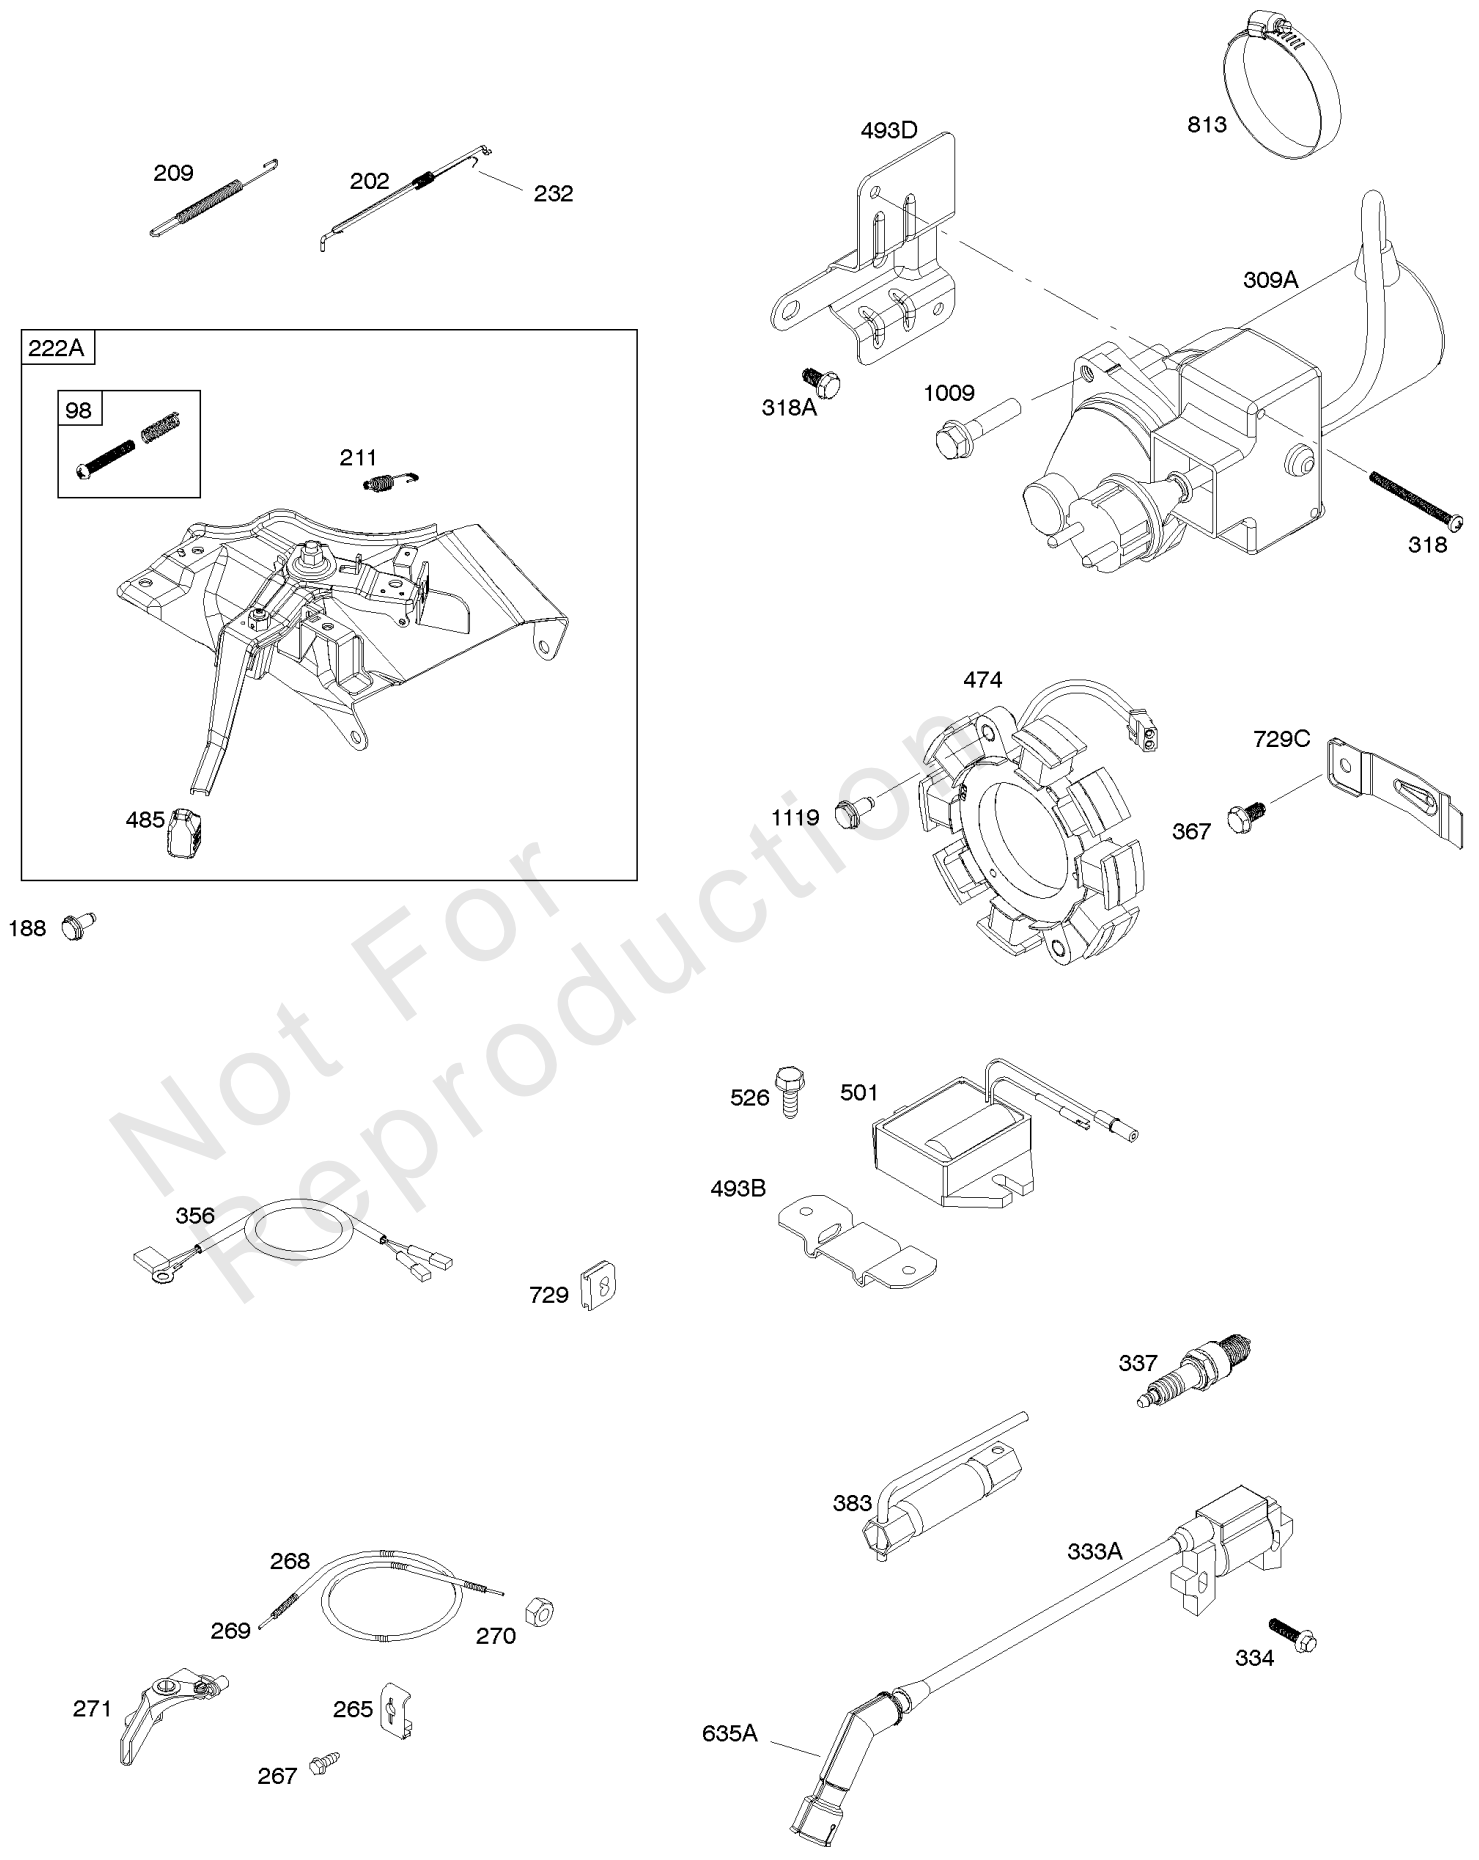

# Parts Manual

Mfg. No: 19J137-0007-F1

---

<b>Model Components</b>	<b>Page</b>
Alternator, Controls, Electrical Starter, Governor Spring, Ignition.....	4
Blower Housing, Flywheel, Rewind Starter.....	6
Camshaft, Crankcase Cover, Crankshaft, Cylinder, Lubrication, Operator's Manual, Piston/Rings/Connecting	8
Carburetor.....	12
Cylinder Head, Gasket Sets.....	14
Exhaust System, Fuel Supply.....	16
Replacement Engine - US & Canada.....	18
Shrouds.....	19

## Alternator, Controls, Electrical Starter, Governor Spring, Ignition

REF NO	PART NO	QTY	DESCRIPTION
98	593104		KIT, Idle Speed -(High Speed Adjustment)
188	798618		SCREW -(Control Bracket)
202	591834		LINK, Mechanical Governor
209	593657		SPRING, Governor
211	799927		SPRING, Governed Idle
222A	593666		BRACKET, Control
232	797809		SPRING, Governor Link
265	691024		CLAMP, Casing
267	699492		SCREW -(Casing Clamp)
268	691025		CASING, Control Wire -(Cut To Required Length)
269	691026		WIRE, Control -(Cut To Required Length)
270	691027		NUT -(Control Wire Casing)
271	691028		LEVER, Control
309A	593683		MOTOR, Starter
318	799814		SCREW -(Mounting Bracket)
318A	799846		SCREW -(Mounting Bracket)
333A	798616		ARMATURE, Magneto
334	797655		SCREW -(Magneto Armature)
337	696202		PLUG, Spark
356	799789		WIRE, Stop
367	798618		SCREW -(Wire Clip)
383	19576S		WRENCH, Spark Plug
474	591094		ALTERNATOR
485	695755		KNOB, Control
493B	691177		BRACKET, Mounting
493D	593682		BRACKET, Mounting
501	698315		REGULATOR
526	690297		SCREW -(Regulator)
635A	797685		BOOT, Spark Plug
729	797750		CLIP, Wire
729C	593137		CLIP, Wire
813	590392		CLAMP
1009	797795		SCREW -(Starter Motor)
1119	799845		SCREW -(Alternator)