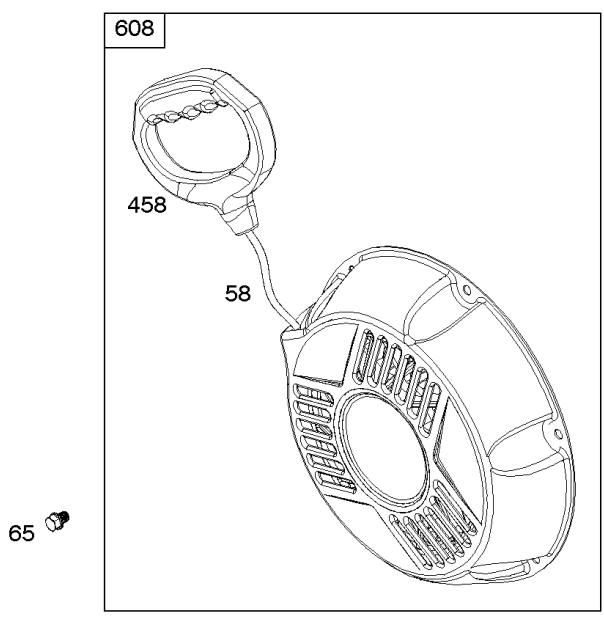

Not for
Reproduction