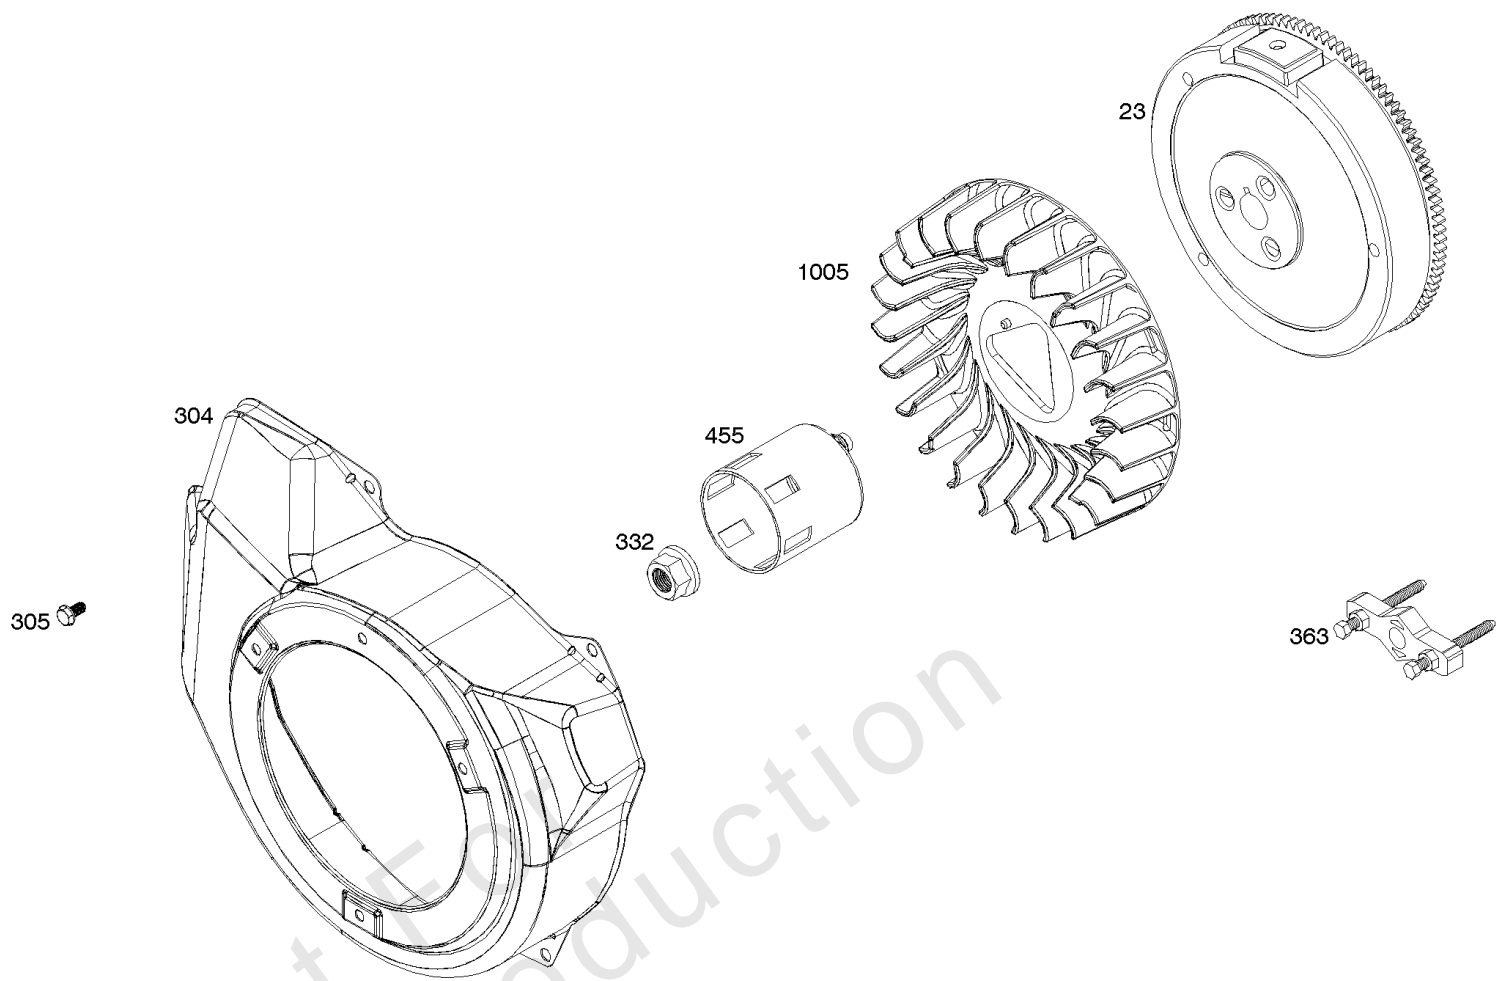

# Parts Manual

Mfg. No: 19J137-0007-F1

---

<b>Model Components</b>	<b>Page</b>
Alternator, Controls, Electrical Starter, Governor Spring, Ignition.....	4
Blower Housing, Flywheel, Rewind Starter.....	6
Camshaft, Crankcase Cover, Crankshaft, Cylinder, Lubrication, Operator's Manual, Piston/Rings/Connecting	8
Carburetor.....	12
Cylinder Head, Gasket Sets.....	14
Exhaust System, Fuel Supply.....	16
Replacement Engine - US & Canada.....	18
Shrouds.....	19

## Alternator, Controls, Electrical Starter, Governor Spring, Ignition

REF NO	PART NO	QTY	DESCRIPTION
98	593104		KIT, Idle Speed -(High Speed Adjustment)
188	798618		SCREW -(Control Bracket)
202	591834		LINK, Mechanical Governor
209	593657		SPRING, Governor
211	799927		SPRING, Governed Idle
222A	593666		BRACKET, Control
232	797809		SPRING, Governor Link
265	691024		CLAMP, Casing
267	699492		SCREW -(Casing Clamp)
268	691025		CASING, Control Wire -(Cut To Required Length)
269	691026		WIRE, Control -(Cut To Required Length)
270	691027		NUT -(Control Wire Casing)
271	691028		LEVER, Control
309A	593683		MOTOR, Starter
318	799814		SCREW -(Mounting Bracket)
318A	799846		SCREW -(Mounting Bracket)
333A	798616		ARMATURE, Magneto
334	797655		SCREW -(Magneto Armature)
337	696202		PLUG, Spark
356	799789		WIRE, Stop
367	798618		SCREW -(Wire Clip)
383	19576S		WRENCH, Spark Plug
474	591094		ALTERNATOR
485	695755		KNOB, Control
493B	691177		BRACKET, Mounting
493D	593682		BRACKET, Mounting
501	698315		REGULATOR
526	690297		SCREW -(Regulator)
635A	797685		BOOT, Spark Plug
729	797750		CLIP, Wire
729C	593137		CLIP, Wire
813	590392		CLAMP
1009	797795		SCREW -(Starter Motor)
1119	799845		SCREW -(Alternator)