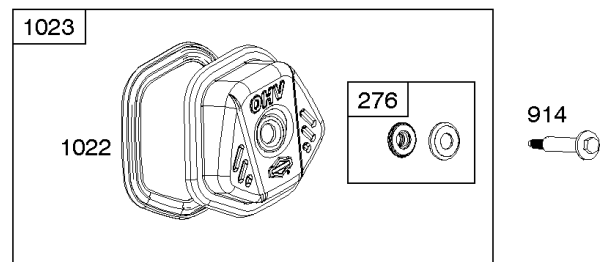

Cylinder Head, Gasket Sets

REF NO	PART NO	QTY	DESCRIPTION
3	591794		SEAL, Oil -(Magneto Side)
5	593093		HEAD, Cylinder
7A	592834		GASKET, Cylinder Head
12A	592597		GASKET, Crankcase
13	797791		SCREW -(Cylinder Head)
20	591793		SEAL, Oil -(PTO Side) (PTO Side)
33	592612		VALVE, Exhaust
34	592611		VALVE, Intake
35	591814		SPRING, Valve -(Intake)
36	591814		SPRING, Valve -(Exhaust)
40A	797782		RETAINER, Valve
40C	591816		RETAINER, Valve
40B	591815		RETAINER, Valve
45	797786		TAPPET, Valve
51	591779		GASKET, Intake
51A	591798		GASKET, Intake
163	797756		GASKET, Air Cleaner
238	591817		CAP, Valve
276	797847		WASHER, Sealing -(Rocker Cover)
358	593112		GASKET SET, Engine
718	797792		PIN, Locating -(Cylinder Head)
830	591088		STUD, Rocker Arm
842	797327		SEAL, O-Ring -(Dipstick Tube)
868	797854		SEAL, Valve -(Intake)
883	797770		GASKET, Exhaust
883A	799797		GASKET, Exhaust
914	797848		SCREW -(Rocker Cover)
1022	797846		GASKET, Rocker Cover
1023	799778		COVER, Rocker
1026	591818		ROD, Push
1029	591087		ARM, Rocker
1034	591819		GUIDE, Push Rod
1095	593113		GASKET SET, Valve