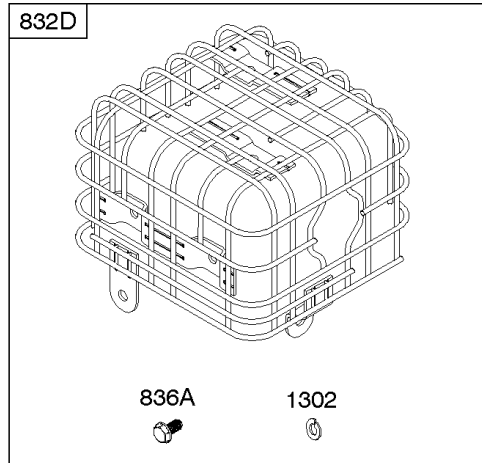

Exhaust System, Fuel Supply

REF NO	PART NO	QTY	DESCRIPTION
187E	593671		LINE, Fuel -(Formed Hose)
187F	593670		LINE, Fuel -(Formed Hose)
190	590997		SCREW -(Fuel Tank)
300E	593186		MUFFLER
436	799796		MANIFOLD, Exhaust
529	799933		GROMMET -(Fuel Tank)
601	791850		CLAMP, Hose
705	590965		NUT -(Fuel Tank)
832D	593187		GUARD, Muffler
836A	798976		SCREW -(Muffler Guard)
883	797770		GASKET, Exhaust
883A	799797		GASKET, Exhaust
957	794641		CAP, Fuel Tank
958A	593171		VALVE, Fuel Shut Off
972	593170		TANK, Fuel
1177	590965		NUT -(Muffler)
1302	590457		WASHER -(Muffler Guard)
1509	797346		OUTLET, Tank