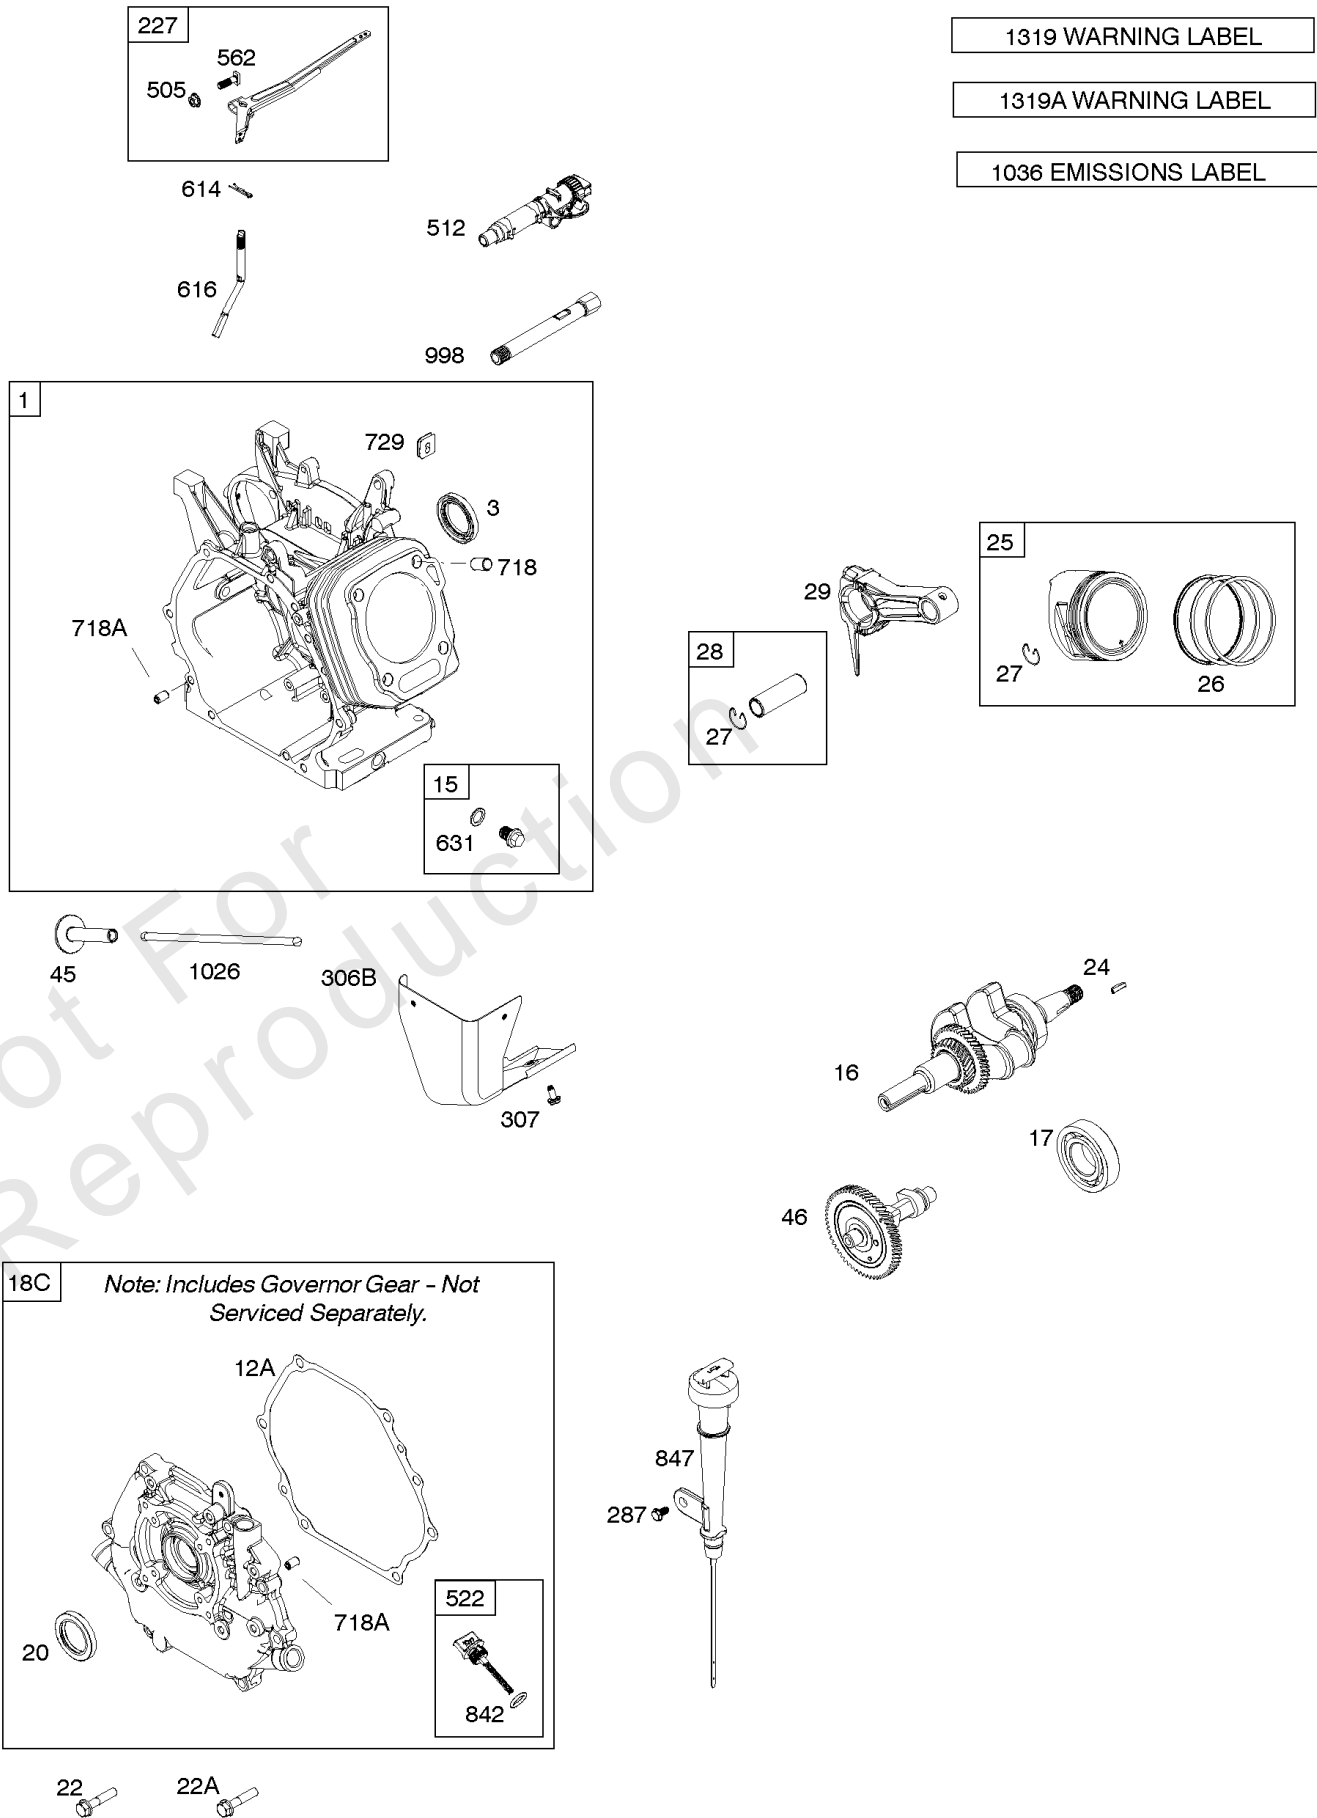

## Camshaft, Crankcase Cover, Crankshaft, Cylinder, Lubrication, Operator's Manual, Piston/

REF NO	PART NO	QTY	DESCRIPTION
1	593663		CYLINDER ASSEMBLY
3	591794		SEAL, Oil -(Magneto Side)
12A	592597		GASKET, Crankcase
15	797793		PLUG, Oil Drain
16	593662		CRANKSHAFT
17	591792		BEARING, Ball -(Crankshaft)
18C	593661		COVER, Crankcase -(Includes Governor Gear - Not Serviced Separately)
20	591793		SEAL, Oil -(PTO Side) (PTO Side)
22	797776		SCREW -(Crankcase Cover/Sump)
22A	593107		SCREW -(Crankcase Cover/Sump)
24	797812		KEY, Flywheel
25	592613		PISTON ASSEMBLY -(Standard)
25	593109		PISTON ASSEMBLY -(.020" Oversize)
25	593108		PISTON ASSEMBLY -(.010" Oversize)
26	593111		SET, Ring -(.020" Oversize)
26	592614		SET, Ring -(Standard)
26	593110		SET, Ring -(.010" Oversize)
27	592044		LOCK, Piston Pin
28	592045		PIN, Piston
29	592046		ROD, Connecting
45	797786		TAPPET, Valve
46	592617		CAMSHAFT
227	592616		LEVER, Governor Control
287	798618		SCREW -(Dipstick Tube)
306B	593680		SHIELD, Cylinder
307	798618		SCREW -(Cylinder Shield)
505	690939		NUT -(Governor Control Lever)
512	591863		HOSE, Oil Drain
522	799941		PLUG, Dipstick/Fill
562	797230		BOLT -(Governor Control Lever)
614	797229		PIN, Cotter
616	592615		CRANK, Governor
631	797794		WASHER -(Oil Drain Plug)
718	797792		PIN, Locating -(Cylinder Head)
718A	797761		PIN, Locating -(Crankcase Cover)
729	797750		CLIP, Wire
842	797327		SEAL, O-Ring -(Dipstick Tube)