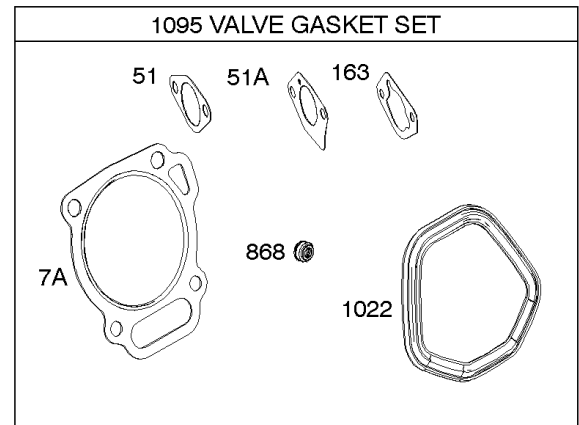

Cylinder Head, Gasket Sets

REF NO	PART NO	QTY	DESCRIPTION
3	591794		SEAL, Oil -(Magneto Side)
5	593093		HEAD, Cylinder
7A	592834		GASKET, Cylinder Head
12A	592597		GASKET, Crankcase
13	797791		SCREW -(Cylinder Head)
20	591793		SEAL, Oil -(PTO Side) (PTO Side)
33	592612		VALVE, Exhaust
34	592611		VALVE, Intake
35	591814		SPRING, Valve -(Intake)
36	591814		SPRING, Valve -(Exhaust)
40A	797782		RETAINER, Valve
40C	591816		RETAINER, Valve
40B	591815		RETAINER, Valve
45	797786		TAPPET, Valve
51	591779		GASKET, Intake
51A	591798		GASKET, Intake
163	797756		GASKET, Air Cleaner
238	591817		CAP, Valve
276	797847		WASHER, Sealing -(Rocker Cover)
358	593112		GASKET SET, Engine
718	797792		PIN, Locating -(Cylinder Head)
830	591088		STUD, Rocker Arm
842	797327		SEAL, O-Ring -(Dipstick Tube)
868	797854		SEAL, Valve -(Intake)
883	797770		GASKET, Exhaust
883A	799797		GASKET, Exhaust
914	797848		SCREW -(Rocker Cover)
1022	797846		GASKET, Rocker Cover
1023	799778		COVER, Rocker
1026	591818		ROD, Push
1029	591087		ARM, Rocker
1034	591819		GUIDE, Push Rod
1095	593113		GASKET SET, Valve