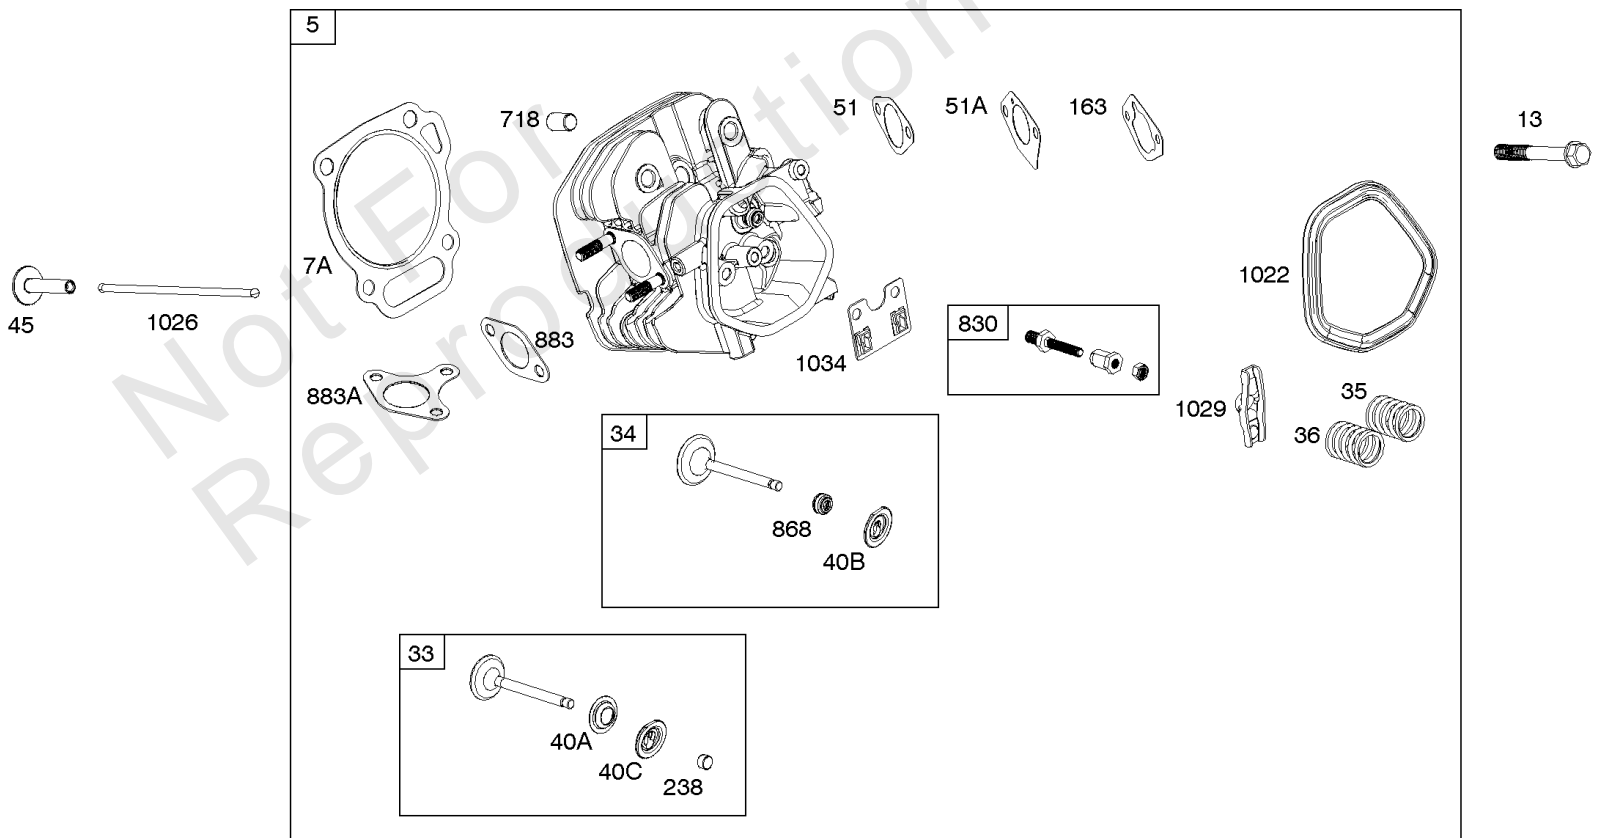

Cylinder Head, Gasket Sets

REF NO	PART NO	QTY	DESCRIPTION
3	591794		SEAL, Oil -(Magneto Side)
5	593093		HEAD, Cylinder
7A	592834		GASKET, Cylinder Head
12A	592597		GASKET, Crankcase
13	797791		SCREW -(Cylinder Head)
20	591793		SEAL, Oil -(PTO Side) (PTO Side)
33	592612		VALVE, Exhaust
34	592611		VALVE, Intake
35	591814		SPRING, Valve -(Intake)
36	591814		SPRING, Valve -(Exhaust)
40A	797782		RETAINER, Valve
40C	591816		RETAINER, Valve
40B	591815		RETAINER, Valve
45	797786		TAPPET, Valve
51	591779		GASKET, Intake
51A	591798		GASKET, Intake
163	797756		GASKET, Air Cleaner
238	591817		CAP, Valve
276	797847		WASHER, Sealing -(Rocker Cover)
358	593112		GASKET SET, Engine
718	797792		PIN, Locating -(Cylinder Head)
830	591088		STUD, Rocker Arm
842	797327		SEAL, O-Ring -(Dipstick Tube)
868	797854		SEAL, Valve -(Intake)
883	797770		GASKET, Exhaust
883A	799797		GASKET, Exhaust
914	797848		SCREW -(Rocker Cover)
1022	797846		GASKET, Rocker Cover
1023	799778		COVER, Rocker
1026	591818		ROD, Push
1029	591087		ARM, Rocker
1034	591819		GUIDE, Push Rod
1095	593113		GASKET SET, Valve