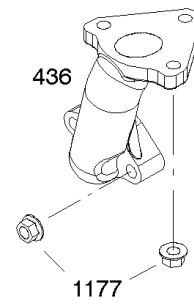

## Cylinder Head, Gasket Sets

REF NO	PART NO	QTY	DESCRIPTION
3	591794		SEAL, Oil -(Magneto Side)
5	593093		HEAD, Cylinder
7A	592834		GASKET, Cylinder Head
12A	592597		GASKET, Crankcase
13	797791		SCREW -(Cylinder Head)
20	591793		SEAL, Oil -(PTO Side) (PTO Side)
33	592612		VALVE, Exhaust
34	592611		VALVE, Intake
35	591814		SPRING, Valve -(Intake)
36	591814		SPRING, Valve -(Exhaust)
40A	797782		RETAINER, Valve
40C	591816		RETAINER, Valve
40B	591815		RETAINER, Valve
45	797786		TAPPET, Valve
51	591779		GASKET, Intake
51A	591798		GASKET, Intake
163	797756		GASKET, Air Cleaner
238	591817		CAP, Valve
276	797847		WASHER, Sealing -(Rocker Cover)
358	593112		GASKET SET, Engine
718	797792		PIN, Locating -(Cylinder Head)
830	591088		STUD, Rocker Arm
842	797327		SEAL, O-Ring -(Dipstick Tube)
868	797854		SEAL, Valve -(Intake)
883	797770		GASKET, Exhaust
883A	799797		GASKET, Exhaust
914	797848		SCREW -(Rocker Cover)
1022	797846		GASKET, Rocker Cover
1023	799778		COVER, Rocker
1026	591818		ROD, Push
1029	591087		ARM, Rocker
1034	591819		GUIDE, Push Rod
1095	593113		GASKET SET, Valve