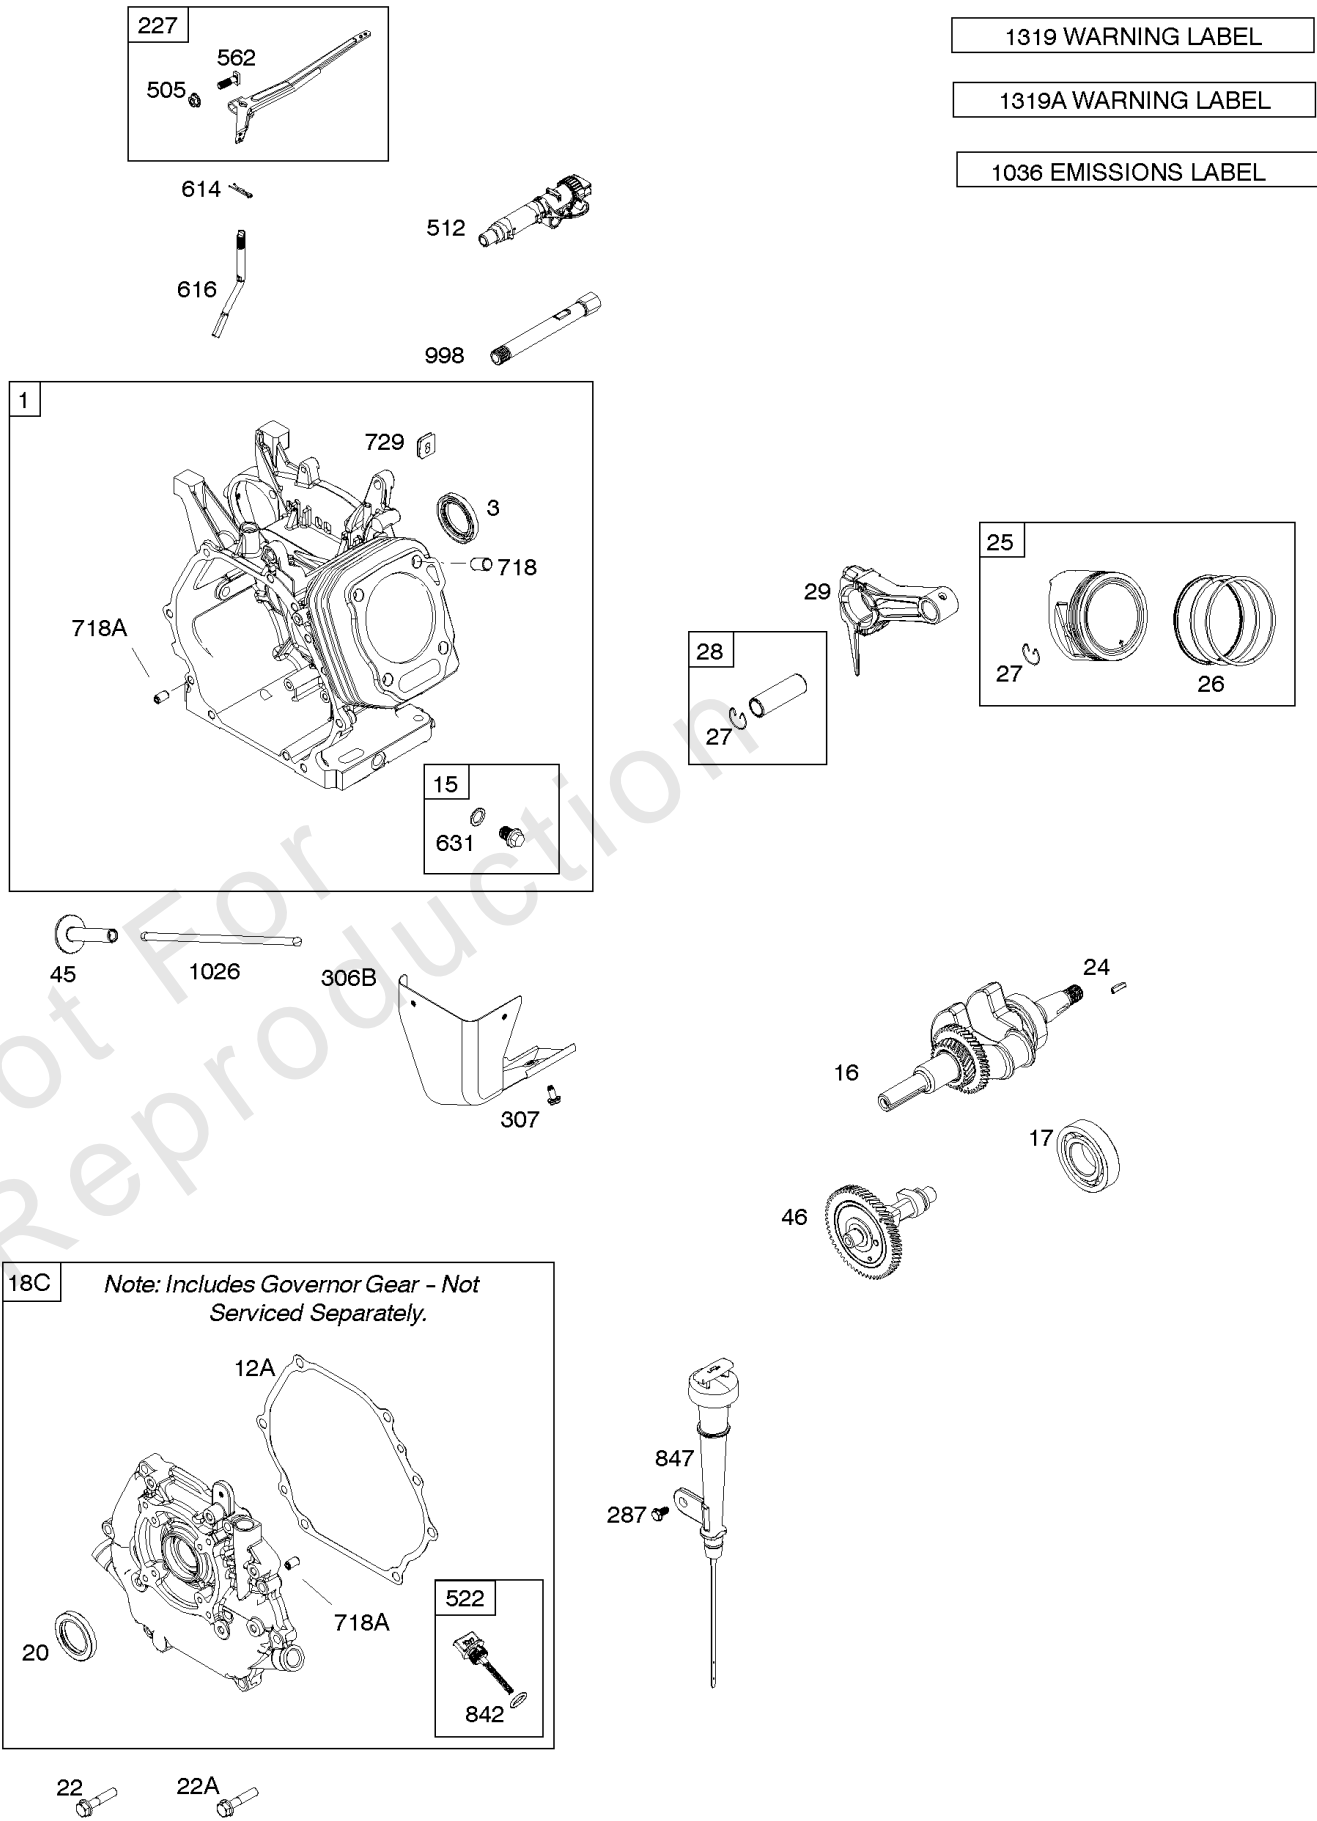

Blower Housing, Flywheel, Rewind Starter

REF NO	PART NO	QTY	DESCRIPTION
23	593139		FLYWHEEL
58	691921		ROPE, Starter -(Cut To Required Length)
65	799923		SCREW -(Rewind Starter)
304	593672		HOUSING, Blower
305	798618		SCREW -(Blower Housing)
332	797811		NUT -(Flywheel)
363	19203		PULLER, Flywheel
455	591820		CUP, Flywheel
458	699334		GRIP, Starter Rope
608	593668		STARTER, Rewind
1005	591789		FAN, Flywheel

Not For Reproduction