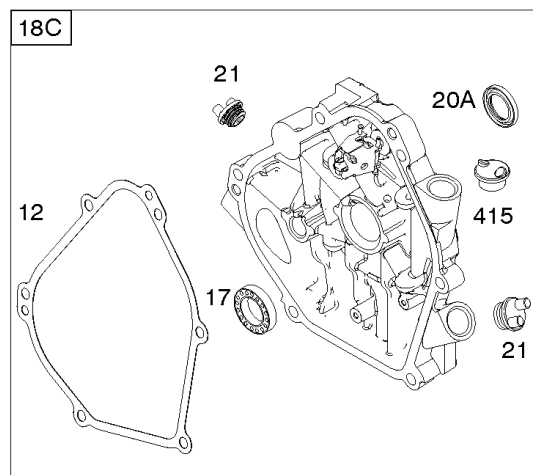

Crankcase Cover, Lubrication

REF NO	PART NO	QTY	DESCRIPTION
12	699485		GASKET, Crankcase
17	798538		BEARING, Ball
18C	699677		COVER, Crankcase
20	692550		SEAL, Oil -(PTO Side)
20A	691952		SEAL, Oil -(PTO Side)
21	281658S		CAP, Oil Fill
22	594519		SCREW -(Crankcase Cover/Sump)
219	693578		GEAR, Governor
220	691724		WASHER -(Governor Gear)
286	794185		MODULE, Oil Sensor
287	699234		SCREW -(Dipstick Tube)
364	695693		TERMINAL, Oil Plug
415	693463		PLUG -(Crankcase Cover/Sump)
522	798503		PLUG, Dipstick/Fill
523	693618		DIPSTICK
524	281370S		SEAL, O-Ring -(Dipstick Tube)
742	692564		RETAINER, E Ring -(Idler Gear)
746	790278		GEAR, Idler
799	699202		SCREW -(Oil Sensor)
842	795015		SEAL, O-Ring -(Dipstick Tube)
847	693617		DIPSTICK/TUBE ASSEMBLY
1052	790141		SENSOR, Oil
1305	699691		SCREW -(Oil Sensor Module)