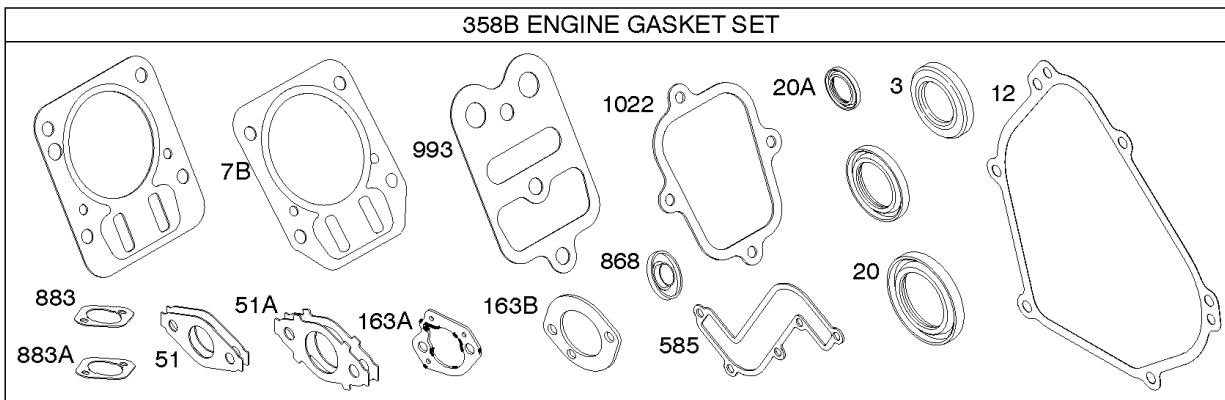

Camshaft, Crankshaft, Cylinder, Piston Group

REF NO	PART NO	QTY	DESCRIPTION
1	794188		CYLINDER ASSEMBLY
2	796961		KIT, Bushing/Seal -(Magneto Side)
3	299819S		SEAL, Oil -(Magneto Side)
7B	791716		GASKET, Cylinder Head
12	699485		GASKET, Crankcase
15	691686		PLUG, Oil Drain -(Square Head)(1/4" Diameter)
15A	691682		PLUG, Oil Drain -(Hex Socket)(1/4 Diameter)
16	797075		CRANKSHAFT
17	798538		BEARING, Ball
20	692550		SEAL, Oil -(PTO Side)
20A	691952		SEAL, Oil -(PTO Side)
24	796335		KEY, Flywheel
25	791791		PISTON ASSEMBLY -(.020 Oversize)
25	791786		PISTON ASSEMBLY -(Standard)
26	791792		SET, Ring -(.020" Oversize)
26	791787		SET, Ring -(Standard)
27	690975		LOCK, Piston Pin
28	690229		PIN, Piston -(Standard)
29B	791783		ROD, Connecting
32B	791784		SCREW -(Connecting Rod)
46	693404		CAMSHAFT
46A	695285		CAMSHAFT
51	692555		GASKET, Intake -(2 Required)
51A	791718		GASKET, Intake
163A	792870		GASKET, Air Cleaner -(High Mount)
163B	696024		GASKET, Air Cleaner -(Flat Panel Air Cleaner)
306	594516		SHIELD, Cylinder -Used After Code Date 14091100
306	795334		SHIELD, Cylinder -Used Before Code Date 14091200
307	794822		SCREW -(Cylinder Shield)
332	591988		NUT -(Flywheel)
358B	791797		GASKET SET, Engine
377	690979		KEY, Woodruff
552	692346		BUSHING, Governor Crank
584	791759		COVER, Breather Passage
585	791760		GASKET, Breather Passage
615	692576		RETAINER, Governor Shaft
616	692547		CRANK, Governor
684	793369		SCREW -(Breather Passage Cover)