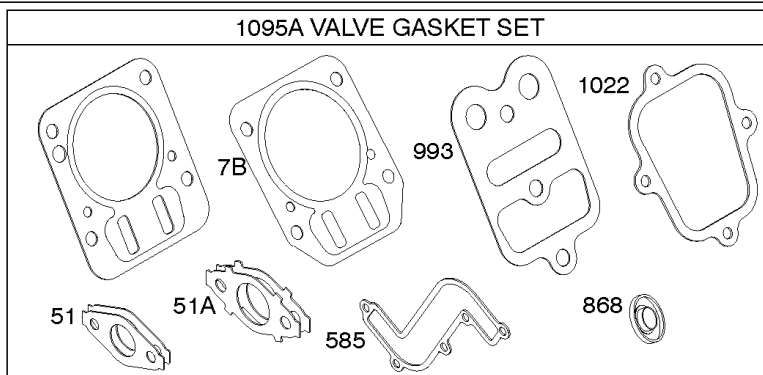

Cylinder Head

REF NO	PART NO	QTY	DESCRIPTION
5	594701		HEAD, Cylinder -Used After Code Date 14090300
5A	791720		HEAD, Cylinder -Used Before Code Date 14090400
7B	791716		GASKET, Cylinder Head
13	594518		SCREW -(Cylinder Head) -Used Before Code Date 14090100
13	594518		SCREW -(Cylinder Head) -Used After Code Date 14083100
33	499642		VALVE, Exhaust
34	795443		VALVE, Intake
35	691304		SPRING, Valve -(Intake)
36	691304		SPRING, Valve -(Exhaust)
40	692194		RETAINER, Valve
45	690977		TAPPET, Valve
51	692555		GASKET, Intake -(2 Required)
51A	791718		GASKET, Intake
122	791717		SPACER, Carburetor -(Natural)
155	797442		PLATE, Cylinder Head -(Metric) -Used After Code Date 09061700
155	698214		PLATE, Cylinder Head -(SAE) -Used Before Code Date 09061800
192	594382		ADJUSTER, Rocker Arm -Used After Code Date 14083100
192	694543		ADJUSTER, Rocker Arm -(SAE) -Used Before Code Date 09061800
192	797440		ADJUSTER, Rocker Arm -(Metric) -Used After Code Date 09061700 -Used Before Code Date 14090100
238	691300		CAP, Valve
337	691043		PLUG, Spark -(EMS)
365	699484		SCREW -(Carburetor)
383	19576S		WRENCH, Spark Plug
553	594515		RETAINER, Valve
585	791760		GASKET, Breather Passage
619	699481		SCREW -(Cylinder Head Plate)
635	692076		BOOT, Spark Plug
635A	798619		BOOT, Spark Plug
830	797441		STUD, Rocker Arm -(Rocker Arm) (Metric) -Used After Code Date 09061700 -Used Before Code Date 14090400
830	694544		STUD, Rocker Arm -(Rocker Arm) (SAE) -Used Before Code Date 09061800
830	594230		STUD, Rocker Arm -(Rocker Arm) -Used After Code Date 14090300