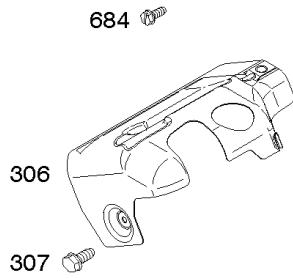

15A

1319 WARNING LABEL

REQUIRED when replacing parts with warning labels affixed.

1319A WARNING LABEL

REQUIRED when replacing parts with warning labels affixed.

1330 REPAIR MANUAL

1036 EMISSIONS LABEL