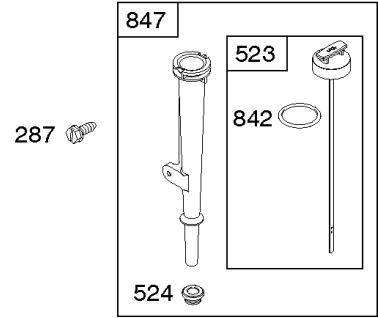

Crankcase Cover, Lubrication

REF NO	PART NO	QTY	DESCRIPTION
12	699485		GASKET, Crankcase
17	798538		BEARING, Ball
18C	699677		COVER, Crankcase
20	692550		SEAL, Oil -(PTO Side)
20A	691952		SEAL, Oil -(PTO Side)
21	281658S		CAP, Oil Fill
22	594519		SCREW -(Crankcase Cover/Sump)
219	693578		GEAR, Governor
220	691724		WASHER -(Governor Gear)
286	794185		MODULE, Oil Sensor
287	699234		SCREW -(Dipstick Tube)
364	695693		TERMINAL, Oil Plug
415	693463		PLUG -(Crankcase Cover/Sump)
522	798503		PLUG, Dipstick/Fill
523	693618		DIPSTICK
524	281370S		SEAL, O-Ring -(Dipstick Tube)
742	692564		RETAINER, E Ring -(Idler Gear)
746	790278		GEAR, Idler
799	699202		SCREW -(Oil Sensor)
842	795015		SEAL, O-Ring -(Dipstick Tube)
847	693617		DIPSTICK/TUBE ASSEMBLY
1052	790141		SENSOR, Oil
1305	699691		SCREW -(Oil Sensor Module)