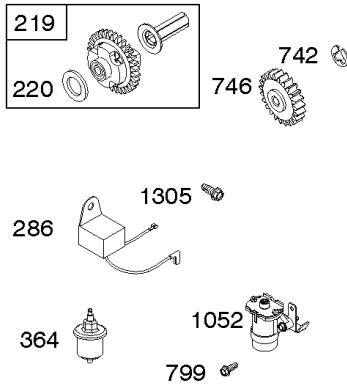

Crankcase Cover, Lubrication

REF NO	PART NO	QTY	DESCRIPTION
12	699485		GASKET, Crankcase
17	798538		BEARING, Ball
18C	699677		COVER, Crankcase
20	692550		SEAL, Oil -(PTO Side)
20A	691952		SEAL, Oil -(PTO Side)
21	281658S		CAP, Oil Fill
22	594519		SCREW -(Crankcase Cover/Sump)
219	693578		GEAR, Governor
220	691724		WASHER -(Governor Gear)
286	794185		MODULE, Oil Sensor
287	699234		SCREW -(Dipstick Tube)
364	695693		TERMINAL, Oil Plug
415	693463		PLUG -(Crankcase Cover/Sump)
522	798503		PLUG, Dipstick/Fill
523	693618		DIPSTICK
524	281370S		SEAL, O-Ring -(Dipstick Tube)
742	692564		RETAINER, E Ring -(Idler Gear)
746	790278		GEAR, Idler
799	699202		SCREW -(Oil Sensor)
842	795015		SEAL, O-Ring -(Dipstick Tube)
847	693617		DIPSTICK/TUBE ASSEMBLY
1052	790141		SENSOR, Oil
1305	699691		SCREW -(Oil Sensor Module)