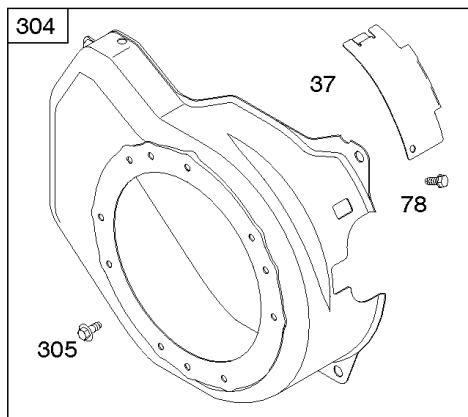

Blower Housing, Electric Starter, Flywheel, Rewind Starter

Mfg. No: 15T292-0071-F8

Blower Housing, Electric Starter, Flywheel, Rewind Starter

REF NO	PART NO	QTY	DESCRIPTION
23	798821		FLYWHEEL
37	699661		GUARD, Flywheel
55	791848		HOUSING, Rewind Starter -Used After Code Date 08030200 -Used Before Code Date 12010100
55	691422		HOUSING, Rewind Starter -Used Before Code Date 08030300
55	-----		Housing-Rewind Starter -(Not Serviced Separate. Service With Rewind Assembly.) -Used After Code Date 11123100
58	693389		ROPE, Starter -(Cut To Required Length)
60	490652		HANDLE, Starter Rope -(2 Piece)
65	699228		SCREW -(Rewind Starter)
78	699205		SCREW -(Flywheel Guard)
304	699598		HOUSING, Blower
305	699481		SCREW -(Blower Housing)
309	798790		MOTOR, Starter
310	690323		BOLT -(Starter Motor)
311	497608		SET, Brush
332	591988		NUT -(Flywheel)
363	19203		PULLER, Flywheel
455	591302		CUP, Flywheel
456	-----		Plate-Pawl Friction -(Not Serviced Separate. Service With Rewind Assembly.) -Used After Code Date 11123100
456	692299		PLATE, Pawl Friction -Used Before Code Date 12010100
459	-----		Pawl-Ratchet -(Not Serviced Separate. Service With Rewind Assembly.) -Used After Code Date 11123100
459	281505S		PAWL, Ratchet -Used Before Code Date 12010100
510	499308		DRIVE, Starter
513	692024		CLUTCH, Drive
597	-----		Screw -(Pawl Friction Plate) (Not Serviced Separate. Service With Rewind Assembly.) -Used After Code Date 11123100
597	691696		SCREW -(Pawl Friction Plate) -Used Before Code Date 12010100
608C	591301		STARTER, Rewind
675	691261		WASHER -(Brush Retainer)
689	-----		Spring-Friction -(Not Serviced Separate. Service With Rewind Assembly.) -Used After Code Date 11123100
689	691855		SPRING, Friction -Used Before Code Date 12010100
697	793567		SCREW -(Starter Motor) (Drive Cap)
725	792874		SHIELD, Heat
727	698039		COVER, Starter Drive