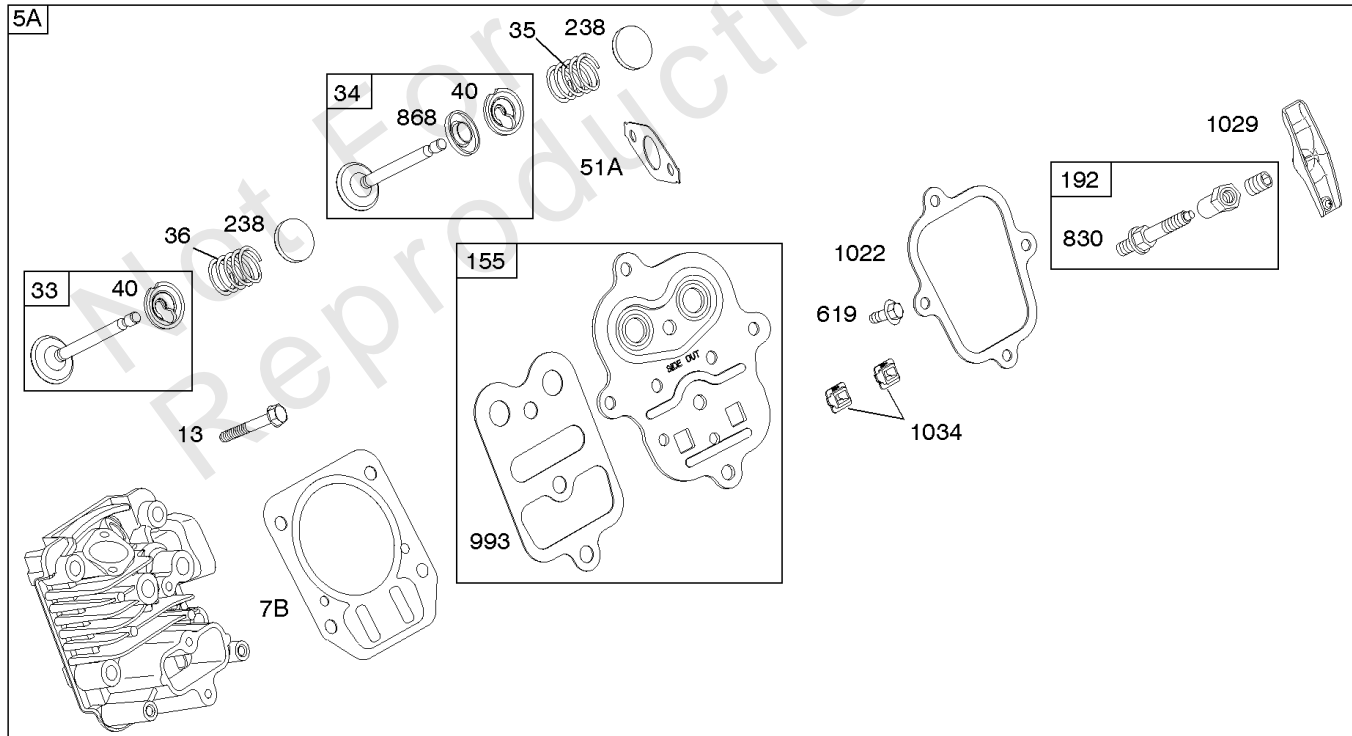

Cylinder Head

REF NO	PART NO	QTY	DESCRIPTION
5	594701		HEAD, Cylinder -Used After Code Date 14090300
5A	791720		HEAD, Cylinder -Used Before Code Date 14090400
7B	791716		GASKET, Cylinder Head
13	594518		SCREW -(Cylinder Head) -Used Before Code Date 14090100
13	594518		SCREW -(Cylinder Head) -Used After Code Date 14083100
33	499642		VALVE, Exhaust
34	795443		VALVE, Intake
35	691304		SPRING, Valve -(Intake)
36	691304		SPRING, Valve -(Exhaust)
40	692194		RETAINER, Valve
45	690977		TAPPET, Valve
51	692555		GASKET, Intake -(2 Required)
51A	791718		GASKET, Intake
122	791717		SPACER, Carburetor -(Natural)
155	797442		PLATE, Cylinder Head -(Metric) -Used After Code Date 09061700
155	698214		PLATE, Cylinder Head -(SAE) -Used Before Code Date 09061800
192	594382		ADJUSTER, Rocker Arm -Used After Code Date 14083100
192	694543		ADJUSTER, Rocker Arm -(SAE) -Used Before Code Date 09061800
192	797440		ADJUSTER, Rocker Arm -(Metric) -Used After Code Date 09061700 -Used Before Code Date 14090100
238	691300		CAP, Valve
337	691043		PLUG, Spark -(EMS)
365	699484		SCREW -(Carburetor)
383	19576S		WRENCH, Spark Plug
553	594515		RETAINER, Valve
585	791760		GASKET, Breather Passage
619	699481		SCREW -(Cylinder Head Plate)
635	692076		BOOT, Spark Plug
635A	798619		BOOT, Spark Plug
830	797441		STUD, Rocker Arm -(Rocker Arm) (Metric) -Used After Code Date 09061700 -Used Before Code Date 14090400
830	694544		STUD, Rocker Arm -(Rocker Arm) (SAE) -Used Before Code Date 09061800
830	594230		STUD, Rocker Arm -(Rocker Arm) -Used After Code Date 14090300