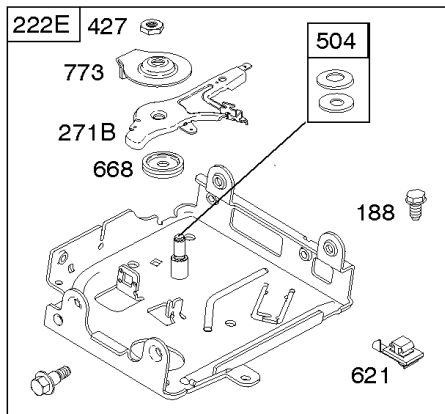

Controls, Governor Spring, Ignition

REF NO	PART NO	QTY	DESCRIPTION
188	699479		SCREW -(Control Bracket)
209	693206		SPRING, Governor -(Yellow)
222D	793107		BRACKET, Control
222E	793108		BRACKET, Control
227	794367		LEVER, Governor Control
265	691024		CLAMP, Casing
267	699492		SCREW -(Casing Clamp)
268	691025		CASING, Control Wire -(Cut To Required Length)
269	691026		WIRE, Control -(Cut To Required Length)
270	691027		NUT -(Control Wire Casing)
271	691028		LEVER, Control
271A	694256		LEVER, Control
271B	695743		LEVER, Control
281	793122		PANEL, Control
333	591101		ARMATURE, Magneto
334	699477		SCREW -(Magneto Armature)
347	795333		SWITCH, Rocker
356	693651		WIRE, Stop
356A	692390		WIRE, Stop
356E	695814		WIRE, Stop
356M	792609		WIRE, Stop
356F	697397		WIRE, Stop
356B	692602		WIRE, Stop
356C	695630		WIRE, Stop
427	694255		NUT -(Control Bracket) (SAE)
427	798458		NUT -(Control Bracket) (Metric)
474	695730		ALTERNATOR -(3 Amp. DC)
474A	793640		ALTERNATOR -(1.5 Amps DC)
493	691177		BRACKET, Mounting
497	691693		SCREW -(Stopswitch Bracket)
500A	792613		WASHER -(Key Switch)
501	794360		REGULATOR
503	691532		STRAP, Starter
504	695383		SET, Friction Washer
505	691251		NUT -(Governor Control Lever)
526	690326		SCREW -(Regulator)
562	691119		BOLT -(Governor Control Lever)
564	699491		SCREW -(Control Cover)
564A	699206		SCREW -(Control Cover)