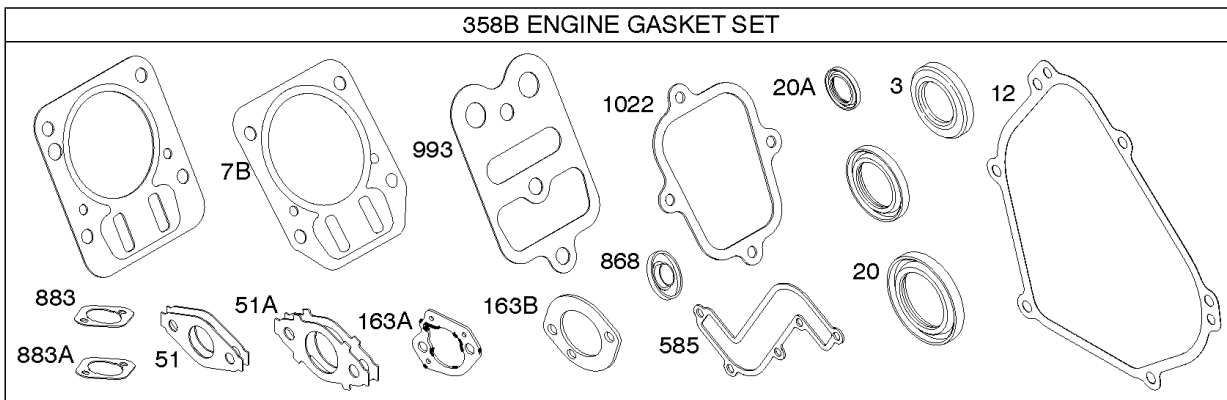

Camshaft, Crankshaft, Cylinder, Piston Group

REF NO	PART NO	QTY	DESCRIPTION
718	592860		PIN, Locating
741	593499		GEAR, Timing -(Plastic)
741	695087		GEAR, Timing -(Metal)
868	795440		SEAL, Valve
883	691893		GASKET, Exhaust -(Between Adapter And Cylinder)
883A	692237		GASKET, Exhaust
993	694088		GASKET, Cylinder Head Plate
1022	691890		GASKET, Rocker Cover
1036	-----		Label-Emissions -(Available From A Briggs & Stratton Authorized Dealer)
1319	794467		LABEL, Warning
1319A	797669		LABEL, Warning
1330	272147		MANUAL, Repair