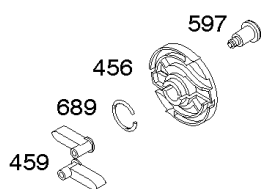

Blower Housing, Electric Starter, Flywheel, Rewind Starter

Mfg. No: 15T292-0071-F8

Blower Housing, Electric Starter, Flywheel, Rewind Starter

REF NO	PART NO	QTY	DESCRIPTION
23	798821		FLYWHEEL
37	699661		GUARD, Flywheel
55	791848		HOUSING, Rewind Starter -Used After Code Date 08030200 -Used Before Code Date 12010100
55	691422		HOUSING, Rewind Starter -Used Before Code Date 08030300
55	-----		Housing-Rewind Starter -(Not Serviced Separate. Service With Rewind Assembly.) -Used After Code Date 11123100
58	693389		ROPE, Starter -(Cut To Required Length)
60	490652		HANDLE, Starter Rope -(2 Piece)
65	699228		SCREW -(Rewind Starter)
78	699205		SCREW -(Flywheel Guard)
304	699598		HOUSING, Blower
305	699481		SCREW -(Blower Housing)
309	798790		MOTOR, Starter
310	690323		BOLT -(Starter Motor)
311	497608		SET, Brush
332	591988		NUT -(Flywheel)
363	19203		PULLER, Flywheel
455	591302		CUP, Flywheel
456	-----		Plate-Pawl Friction -(Not Serviced Separate. Service With Rewind Assembly.) -Used After Code Date 11123100
456	692299		PLATE, Pawl Friction -Used Before Code Date 12010100
459	-----		Pawl-Ratchet -(Not Serviced Separate. Service With Rewind Assembly.) -Used After Code Date 11123100
459	281505S		PAWL, Ratchet -Used Before Code Date 12010100
510	499308		DRIVE, Starter
513	692024		CLUTCH, Drive
597	-----		Screw -(Pawl Friction Plate) (Not Serviced Separate. Service With Rewind Assembly.) -Used After Code Date 11123100
597	691696		SCREW -(Pawl Friction Plate) -Used Before Code Date 12010100
608C	591301		STARTER, Rewind
675	691261		WASHER -(Brush Retainer)
689	-----		Spring-Friction -(Not Serviced Separate. Service With Rewind Assembly.) -Used After Code Date 11123100
689	691855		SPRING, Friction -Used Before Code Date 12010100
697	793567		SCREW -(Starter Motor) (Drive Cap)
725	792874		SHIELD, Heat
727	698039		COVER, Starter Drive