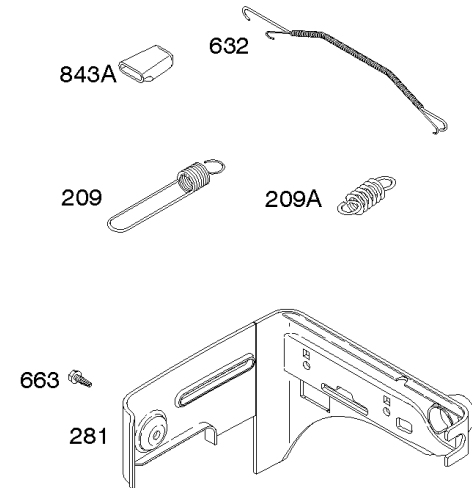

Controls, Governor Spring, Ignition

REF NO	PART NO	QTY	DESCRIPTION
188	699479		SCREW -(Control Bracket)
209	693206		SPRING, Governor -(Yellow)
222D	793107		BRACKET, Control
222E	793108		BRACKET, Control
227	794367		LEVER, Governor Control
265	691024		CLAMP, Casing
267	699492		SCREW -(Casing Clamp)
268	691025		CASING, Control Wire -(Cut To Required Length)
269	691026		WIRE, Control -(Cut To Required Length)
270	691027		NUT -(Control Wire Casing)
271	691028		LEVER, Control
271A	694256		LEVER, Control
271B	695743		LEVER, Control
281	793122		PANEL, Control
333	591101		ARMATURE, Magneto
334	699477		SCREW -(Magneto Armature)
347	795333		SWITCH, Rocker
356	693651		WIRE, Stop
356A	692390		WIRE, Stop
356E	695814		WIRE, Stop
356M	792609		WIRE, Stop
356F	697397		WIRE, Stop
356B	692602		WIRE, Stop
356C	695630		WIRE, Stop
427	694255		NUT -(Control Bracket) (SAE)
427	798458		NUT -(Control Bracket) (Metric)
474	695730		ALTERNATOR -(3 Amp. DC)
474A	793640		ALTERNATOR -(1.5 Amps DC)
493	691177		BRACKET, Mounting
497	691693		SCREW -(Stopswitch Bracket)
500A	792613		WASHER -(Key Switch)
501	794360		REGULATOR
503	691532		STRAP, Starter
504	695383		SET, Friction Washer
505	691251		NUT -(Governor Control Lever)
526	690326		SCREW -(Regulator)
562	691119		BOLT -(Governor Control Lever)
564	699491		SCREW -(Control Cover)
564A	699206		SCREW -(Control Cover)