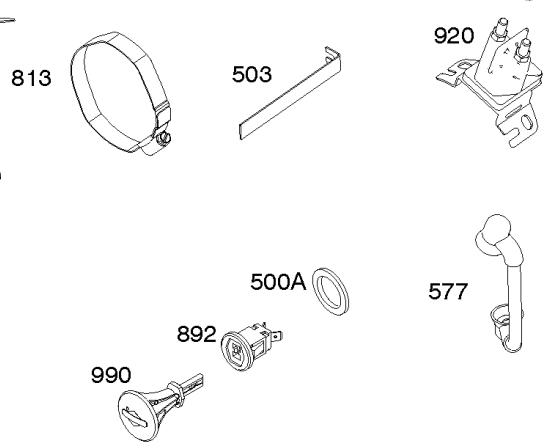

Controls, Governor Spring, Ignition

REF NO	PART NO	QTY	DESCRIPTION
577	690795		CABLE, Starter
578	692306		WIRE ASSEMBLY
578B	790948		WIRE ASSEMBLY
579	691029		NUT -(Starter Cable)
604	697326		COVER, Control
621	692310		SWITCH, Stop
627	792608		BRACKET, Stopswitch
632	693408		SPRING/LINK, Mechanical Governor
652	699755		SCREW -(Support Bracket)
652A	699230		SCREW -(Support Bracket)
663	699206		SCREW -(Control Panel)
668	694257		SPACER
773	694258		RETAINER -(Control Bracket)
813	690635		CLAMP
843A	695588		SLEEVE, Lever
851	493880S		TERMINAL, Spark Plug
890	790203		BRACKET, Support
892	791944		SWITCH, Key
920	846820		SOLENOID, Starter
990	794696		SET, Key
1054	280275		TIE, Cable
1119	699772		SCREW -(Alternator)
1230	699847		STUD -(Control Bracket)