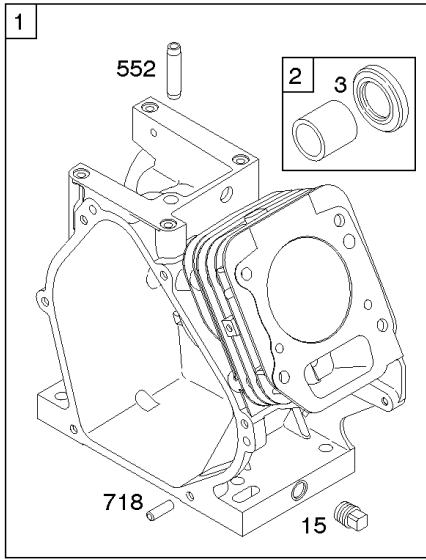

Camshaft, Crankshaft, Cylinder, Piston Group

REF NO	PART NO	QTY	DESCRIPTION
1	794188		CYLINDER ASSEMBLY
2	796961		KIT, Bushing/Seal -(Magneto Side)
3	299819S		SEAL, Oil -(Magneto Side)
7B	791716		GASKET, Cylinder Head
12	699485		GASKET, Crankcase
15	691686		PLUG, Oil Drain -(Square Head)(1/4" Diameter)
15A	691682		PLUG, Oil Drain -(Hex Socket)(1/4 Diameter)
16	797075		CRANKSHAFT
17	798538		BEARING, Ball
20	692550		SEAL, Oil -(PTO Side)
20A	691952		SEAL, Oil -(PTO Side)
24	796335		KEY, Flywheel
25	791791		PISTON ASSEMBLY -(.020 Oversize)
25	791786		PISTON ASSEMBLY -(Standard)
26	791792		SET, Ring -(.020" Oversize)
26	791787		SET, Ring -(Standard)
27	690975		LOCK, Piston Pin
28	690229		PIN, Piston -(Standard)
29B	791783		ROD, Connecting
32B	791784		SCREW -(Connecting Rod)
46	693404		CAMSHAFT
46A	695285		CAMSHAFT
51	692555		GASKET, Intake -(2 Required)
51A	791718		GASKET, Intake
163A	792870		GASKET, Air Cleaner -(High Mount)
163B	696024		GASKET, Air Cleaner -(Flat Panel Air Cleaner)
306	594516		SHIELD, Cylinder -Used After Code Date 14091100
306	795334		SHIELD, Cylinder -Used Before Code Date 14091200
307	794822		SCREW -(Cylinder Shield)
332	591988		NUT -(Flywheel)
358B	791797		GASKET SET, Engine
377	690979		KEY, Woodruff
552	692346		BUSHING, Governor Crank
584	791759		COVER, Breather Passage
585	791760		GASKET, Breather Passage
615	692576		RETAINER, Governor Shaft
616	692547		CRANK, Governor
684	793369		SCREW -(Breather Passage Cover)

Camshaft, Crankshaft, Cylinder, Piston Group

REF NO	PART NO	QTY	DESCRIPTION
718	592860		PIN, Locating
741	593499		GEAR, Timing -(Plastic)
741	695087		GEAR, Timing -(Metal)
868	795440		SEAL, Valve
883	691893		GASKET, Exhaust -(Between Adapter And Cylinder)
883A	692237		GASKET, Exhaust
993	694088		GASKET, Cylinder Head Plate
1022	691890		GASKET, Rocker Cover
1036	-----		Label-Emissions -(Available From A Briggs & Stratton Authorized Dealer)
1319	794467		LABEL, Warning
1319A	797669		LABEL, Warning
1330	272147		MANUAL, Repair