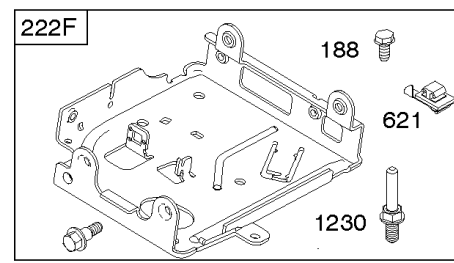

Controls, Governor Spring, Ignition

REF NO	PART NO	QTY	DESCRIPTION
188	699479		SCREW -(Control Bracket)
209	693206		SPRING, Governor -(Yellow)
222D	793107		BRACKET, Control
222E	793108		BRACKET, Control
227	794367		LEVER, Governor Control
265	691024		CLAMP, Casing
267	699492		SCREW -(Casing Clamp)
268	691025		CASING, Control Wire -(Cut To Required Length)
269	691026		WIRE, Control -(Cut To Required Length)
270	691027		NUT -(Control Wire Casing)
271	691028		LEVER, Control
271A	694256		LEVER, Control
271B	695743		LEVER, Control
281	793122		PANEL, Control
333	591101		ARMATURE, Magneto
334	699477		SCREW -(Magneto Armature)
347	795333		SWITCH, Rocker
356	693651		WIRE, Stop
356A	692390		WIRE, Stop
356E	695814		WIRE, Stop
356M	792609		WIRE, Stop
356F	697397		WIRE, Stop
356B	692602		WIRE, Stop
356C	695630		WIRE, Stop
427	694255		NUT -(Control Bracket) (SAE)
427	798458		NUT -(Control Bracket) (Metric)
474	695730		ALTERNATOR -(3 Amp. DC)
474A	793640		ALTERNATOR -(1.5 Amps DC)
493	691177		BRACKET, Mounting
497	691693		SCREW -(Stopswitch Bracket)
500A	792613		WASHER -(Key Switch)
501	794360		REGULATOR
503	691532		STRAP, Starter
504	695383		SET, Friction Washer
505	691251		NUT -(Governor Control Lever)
526	690326		SCREW -(Regulator)
562	691119		BOLT -(Governor Control Lever)
564	699491		SCREW -(Control Cover)
564A	699206		SCREW -(Control Cover)