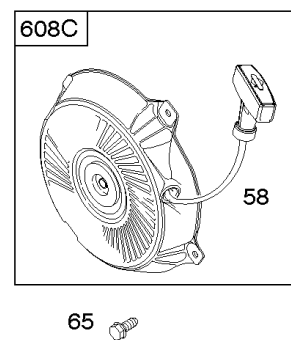

Blower Housing, Electric Starter, Flywheel, Rewind Starter

Mfg. No: 15T292-0071-F8

Blower Housing, Electric Starter, Flywheel, Rewind Starter

REF NO	PART NO	QTY	DESCRIPTION
23	798821		FLYWHEEL
37	699661		GUARD, Flywheel
55	791848		HOUSING, Rewind Starter -Used After Code Date 08030200 -Used Before Code Date 12010100
55	691422		HOUSING, Rewind Starter -Used Before Code Date 08030300
55	-----		Housing-Rewind Starter -(Not Serviced Separate. Service With Rewind Assembly.) -Used After Code Date 11123100
58	693389		ROPE, Starter -(Cut To Required Length)
60	490652		HANDLE, Starter Rope -(2 Piece)
65	699228		SCREW -(Rewind Starter)
78	699205		SCREW -(Flywheel Guard)
304	699598		HOUSING, Blower
305	699481		SCREW -(Blower Housing)
309	798790		MOTOR, Starter
310	690323		BOLT -(Starter Motor)
311	497608		SET, Brush
332	591988		NUT -(Flywheel)
363	19203		PULLER, Flywheel
455	591302		CUP, Flywheel
456	-----		Plate-Pawl Friction -(Not Serviced Separate. Service With Rewind Assembly.) -Used After Code Date 11123100
456	692299		PLATE, Pawl Friction -Used Before Code Date 12010100
459	-----		Pawl-Ratchet -(Not Serviced Separate. Service With Rewind Assembly.) -Used After Code Date 11123100
459	281505S		PAWL, Ratchet -Used Before Code Date 12010100
510	499308		DRIVE, Starter
513	692024		CLUTCH, Drive
597	-----		Screw -(Pawl Friction Plate) (Not Serviced Separate. Service With Rewind Assembly.) -Used After Code Date 11123100
597	691696		SCREW -(Pawl Friction Plate) -Used Before Code Date 12010100
608C	591301		STARTER, Rewind
675	691261		WASHER -(Brush Retainer)
689	-----		Spring-Friction -(Not Serviced Separate. Service With Rewind Assembly.) -Used After Code Date 11123100
689	691855		SPRING, Friction -Used Before Code Date 12010100
697	793567		SCREW -(Starter Motor) (Drive Cap)
725	792874		SHIELD, Heat
727	698039		COVER, Starter Drive