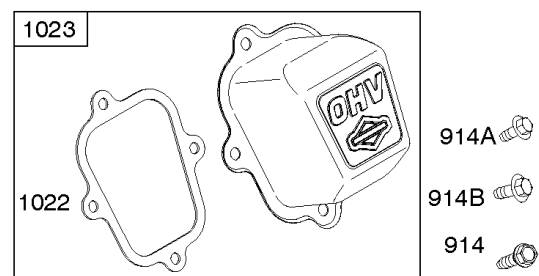

Cylinder Head

REF NO	PART NO	QTY	DESCRIPTION
5	594701		HEAD, Cylinder -Used After Code Date 14090300
5A	791720		HEAD, Cylinder -Used Before Code Date 14090400
7B	791716		GASKET, Cylinder Head
13	594518		SCREW -(Cylinder Head) -Used Before Code Date 14090100
13	594518		SCREW -(Cylinder Head) -Used After Code Date 14083100
33	499642		VALVE, Exhaust
34	795443		VALVE, Intake
35	691304		SPRING, Valve -(Intake)
36	691304		SPRING, Valve -(Exhaust)
40	692194		RETAINER, Valve
45	690977		TAPPET, Valve
51	692555		GASKET, Intake -(2 Required)
51A	791718		GASKET, Intake
122	791717		SPACER, Carburetor -(Natural)
155	797442		PLATE, Cylinder Head -(Metric) -Used After Code Date 09061700
155	698214		PLATE, Cylinder Head -(SAE) -Used Before Code Date 09061800
192	594382		ADJUSTER, Rocker Arm -Used After Code Date 14083100
192	694543		ADJUSTER, Rocker Arm -(SAE) -Used Before Code Date 09061800
192	797440		ADJUSTER, Rocker Arm -(Metric) -Used After Code Date 09061700 -Used Before Code Date 14090100
238	691300		CAP, Valve
337	691043		PLUG, Spark -(EMS)
365	699484		SCREW -(Carburetor)
383	19576S		WRENCH, Spark Plug
553	594515		RETAINER, Valve
585	791760		GASKET, Breather Passage
619	699481		SCREW -(Cylinder Head Plate)
635	692076		BOOT, Spark Plug
635A	798619		BOOT, Spark Plug
830	797441		STUD, Rocker Arm -(Rocker Arm) (Metric) -Used After Code Date 09061700 -Used Before Code Date 14090400
830	694544		STUD, Rocker Arm -(Rocker Arm) (SAE) -Used Before Code Date 09061800
830	594230		STUD, Rocker Arm -(Rocker Arm) -Used After Code Date 14090300