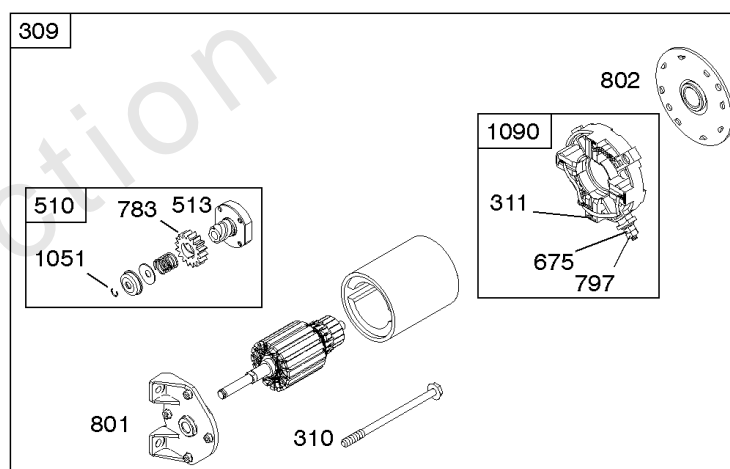

Blower Housing, Electric Starter, Flywheel, Rewind Starter

REF NO	PART NO	QTY	DESCRIPTION
23	798821		FLYWHEEL
37	699661		GUARD, Flywheel
55	791848		HOUSING, Rewind Starter -Used After Code Date 08030200 -Used Before Code Date 12010100
55	691422		HOUSING, Rewind Starter -Used Before Code Date 08030300
55	-----		Housing-Rewind Starter -(Not Serviced Separate. Service With Rewind Assembly.) -Used After Code Date 11123100
58	693389		ROPE, Starter -(Cut To Required Length)
60	490652		HANDLE, Starter Rope -(2 Piece)
65	699228		SCREW -(Rewind Starter)
78	699205		SCREW -(Flywheel Guard)
304	699598		HOUSING, Blower
305	699481		SCREW -(Blower Housing)
309	798790		MOTOR, Starter
310	690323		BOLT -(Starter Motor)
311	497608		SET, Brush
332	591988		NUT -(Flywheel)
363	19203		PULLER, Flywheel
455	591302		CUP, Flywheel
456	-----		Plate-Pawl Friction -(Not Serviced Separate. Service With Rewind Assembly.) -Used After Code Date 11123100
456	692299		PLATE, Pawl Friction -Used Before Code Date 12010100
459	-----		Pawl-Ratchet -(Not Serviced Separate. Service With Rewind Assembly.) -Used After Code Date 11123100
459	281505S		PAWL, Ratchet -Used Before Code Date 12010100
510	499308		DRIVE, Starter
513	692024		CLUTCH, Drive
597	-----		Screw -(Pawl Friction Plate) (Not Serviced Separate. Service With Rewind Assembly.) -Used After Code Date 11123100
597	691696		SCREW -(Pawl Friction Plate) -Used Before Code Date 12010100
608C	591301		STARTER, Rewind
675	691261		WASHER -(Brush Retainer)
689	-----		Spring-Friction -(Not Serviced Separate. Service With Rewind Assembly.) -Used After Code Date 11123100
689	691855		SPRING, Friction -Used Before Code Date 12010100
697	793567		SCREW -(Starter Motor) (Drive Cap)
725	792874		SHIELD, Heat
727	698039		COVER, Starter Drive

Blower Housing, Electric Starter, Flywheel, Rewind Starter

Mfg. No: 15T292-0071-F8