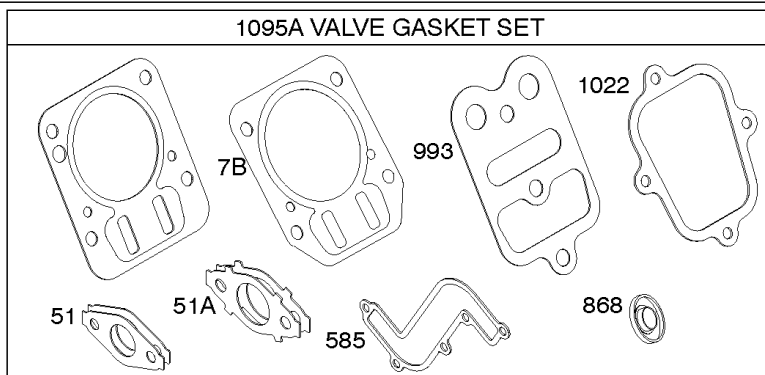

Cylinder Head

REF NO	PART NO	QTY	DESCRIPTION
5	594701		HEAD, Cylinder -Used After Code Date 14090300
5A	791720		HEAD, Cylinder -Used Before Code Date 14090400
7B	791716		GASKET, Cylinder Head
13	594518		SCREW -(Cylinder Head) -Used Before Code Date 14090100
13	594518		SCREW -(Cylinder Head) -Used After Code Date 14083100
33	499642		VALVE, Exhaust
34	795443		VALVE, Intake
35	691304		SPRING, Valve -(Intake)
36	691304		SPRING, Valve -(Exhaust)
40	692194		RETAINER, Valve
45	690977		TAPPET, Valve
51	692555		GASKET, Intake -(2 Required)
51A	791718		GASKET, Intake
122	791717		SPACER, Carburetor -(Natural)
155	797442		PLATE, Cylinder Head -(Metric) -Used After Code Date 09061700
155	698214		PLATE, Cylinder Head -(SAE) -Used Before Code Date 09061800
192	594382		ADJUSTER, Rocker Arm -Used After Code Date 14083100
192	694543		ADJUSTER, Rocker Arm -(SAE) -Used Before Code Date 09061800
192	797440		ADJUSTER, Rocker Arm -(Metric) -Used After Code Date 09061700 -Used Before Code Date 14090100
238	691300		CAP, Valve
337	691043		PLUG, Spark -(EMS)
365	699484		SCREW -(Carburetor)
383	19576S		WRENCH, Spark Plug
553	594515		RETAINER, Valve
585	791760		GASKET, Breather Passage
619	699481		SCREW -(Cylinder Head Plate)
635	692076		BOOT, Spark Plug
635A	798619		BOOT, Spark Plug
830	797441		STUD, Rocker Arm -(Rocker Arm) (Metric) -Used After Code Date 09061700 -Used Before Code Date 14090400
830	694544		STUD, Rocker Arm -(Rocker Arm) (SAE) -Used Before Code Date 09061800
830	594230		STUD, Rocker Arm -(Rocker Arm) -Used After Code Date 14090300