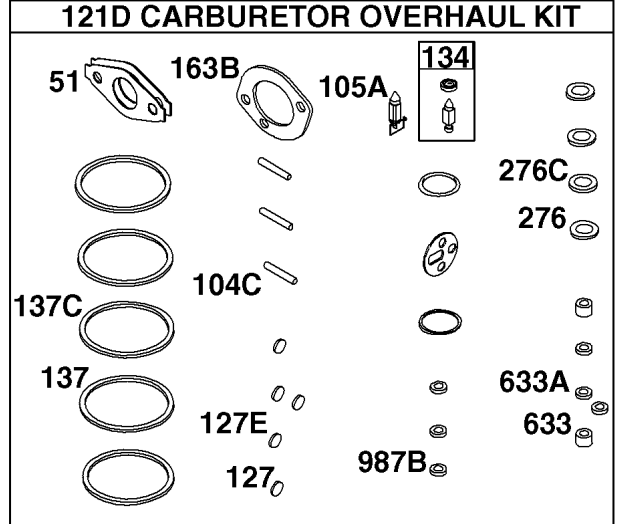

Carburetor, Fuel Supply

REF NO	PART NO	QTY	DESCRIPTION
51	692555		GASKET, Intake -(2 Required)
51A	791718		GASKET, Intake
95	691636		SCREW -(Throttle Valve)
97	690024		SHAFT, Throttle
97C	797628		SHAFT, Throttle
98	398185		KIT, Idle Speed -(Carburetor)
98C	797156		KIT, Idle Speed
104C	797622		PIN, Float Hinge
105A	797139		VALVE, Float Needle
108	692567		VALVE, Choke
108A	796993		VALVE, Choke
109	690023		SHAFT, Choke
109C	790624		SHAFT, Choke
117	690048		JET, Main -(Standard)
117D	798652		JET, Main -(Standard)
118	497315		JET, Main -(High Altitude)
118D	799178		JET, Main -(High Altitude)
121	792006		KIT, Carburetor Overhaul
121D	797634		KIT, Carburetor Overhaul
122	791717		SPACER, Carburetor -(Natural)
125D	798654		CARBURETOR
127	691739		PLUG, Welch
127E	797633		PLUG, Welch
130	691181		VALVE, Throttle
130D	797630		VALVE, Throttle
133	398187		FLOAT, Carburetor
133B	797136		FLOAT, Carburetor
134	398188		KIT, Needle/Seat
137	693981		GASKET, Float Bowl
137C	797625		GASKET, Float Bowl
163A	792870		GASKET, Air Cleaner -(High Mount)
163B	696024		GASKET, Air Cleaner -(Flat Panel Air Cleaner)
186	692317		CONNECTOR, Hose
187	791766		LINE, Fuel -(Cut To Required Length)
187A	791867		LINE, Fuel -(Molded)
187C	791866		LINE, Fuel -(Molded)
187B	791874		LINE, Fuel -(Molded)
187D	795046		LINE, Fuel -(Molded)
190	699220		SCREW -(Fuel Tank)
190B	795047		SCREW -(Fuel Tank)