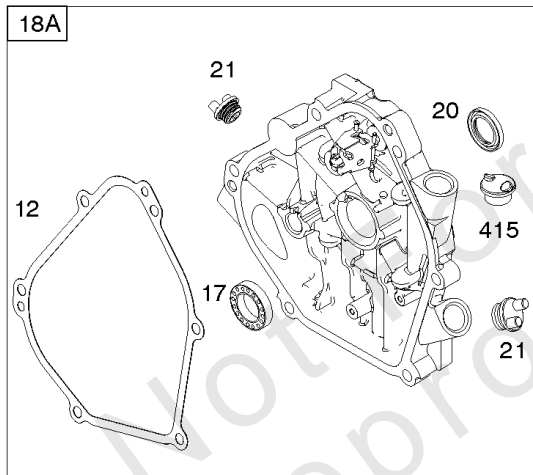

Crankcase Cover, Lubrication

REF NO	PART NO	QTY	DESCRIPTION
12	699485		GASKET, Crankcase
17	798538		BEARING, Ball
18C	699677		COVER, Crankcase
20	692550		SEAL, Oil -(PTO Side)
20A	691952		SEAL, Oil -(PTO Side)
21	281658S		CAP, Oil Fill
22	594519		SCREW -(Crankcase Cover/Sump)
219	693578		GEAR, Governor
220	691724		WASHER -(Governor Gear)
286	794185		MODULE, Oil Sensor
287	699234		SCREW -(Dipstick Tube)
364	695693		TERMINAL, Oil Plug
415	693463		PLUG -(Crankcase Cover/Sump)
522	798503		PLUG, Dipstick/Fill
523	693618		DIPSTICK
524	281370S		SEAL, O-Ring -(Dipstick Tube)
742	692564		RETAINER, E Ring -(Idler Gear)
746	790278		GEAR, Idler
799	699202		SCREW -(Oil Sensor)
842	795015		SEAL, O-Ring -(Dipstick Tube)
847	693617		DIPSTICK/TUBE ASSEMBLY
1052	790141		SENSOR, Oil
1305	699691		SCREW -(Oil Sensor Module)