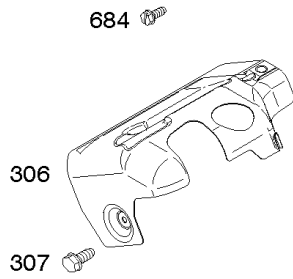

15A

1319 WARNING LABEL

REQUIRED when replacing parts with warning labels affixed.

1319A WARNING LABEL

REQUIRED when replacing parts with warning labels affixed.

1330 REPAIR MANUAL

1036 EMISSIONS LABEL

17

Camshaft, Crankshaft, Cylinder, Piston Group

REF NO	PART NO	QTY	DESCRIPTION
1	794188		CYLINDER ASSEMBLY
2	796961		KIT, Bushing/Seal -(Magneto Side)
3	299819S		SEAL, Oil -(Magneto Side)
7B	791716		GASKET, Cylinder Head
12	699485		GASKET, Crankcase
15	691686		PLUG, Oil Drain -(Square Head)(1/4" Diameter)
15A	691682		PLUG, Oil Drain -(Hex Socket)(1/4 Diameter)
16	797075		CRANKSHAFT
17	798538		BEARING, Ball
20	692550		SEAL, Oil -(PTO Side)
20A	691952		SEAL, Oil -(PTO Side)
24	796335		KEY, Flywheel
25	791791		PISTON ASSEMBLY -(.020 Oversize)
25	791786		PISTON ASSEMBLY -(Standard)
26	791792		SET, Ring -(.020" Oversize)
26	791787		SET, Ring -(Standard)
27	690975		LOCK, Piston Pin
28	690229		PIN, Piston -(Standard)
29B	791783		ROD, Connecting
32B	791784		SCREW -(Connecting Rod)
46	693404		CAMSHAFT
46A	695285		CAMSHAFT
51	692555		GASKET, Intake -(2 Required)
51A	791718		GASKET, Intake
163A	792870		GASKET, Air Cleaner -(High Mount)
163B	696024		GASKET, Air Cleaner -(Flat Panel Air Cleaner)
306	594516		SHIELD, Cylinder -Used After Code Date 14091100
306	795334		SHIELD, Cylinder -Used Before Code Date 14091200
307	794822		SCREW -(Cylinder Shield)
332	591988		NUT -(Flywheel)
358B	791797		GASKET SET, Engine
377	690979		KEY, Woodruff
552	692346		BUSHING, Governor Crank
584	791759		COVER, Breather Passage
585	791760		GASKET, Breather Passage
615	692576		RETAINER, Governor Shaft
616	692547		CRANK, Governor
684	793369		SCREW -(Breather Passage Cover)