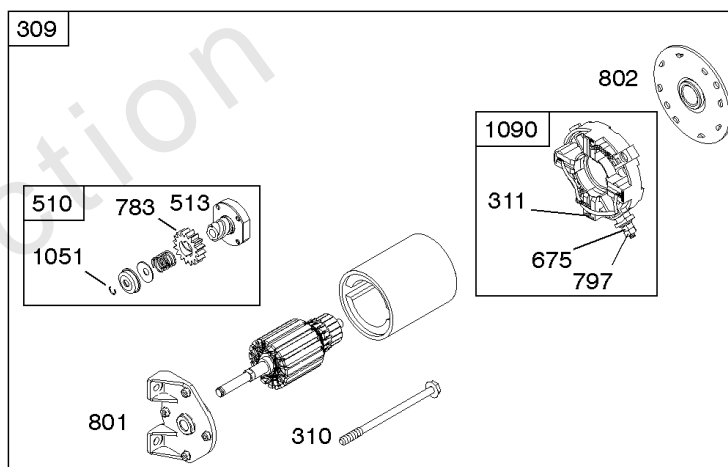

Blower Housing, Electric Starter, Flywheel, Rewind Starter

Mfg. No: 15T292-0071-F8

Blower Housing, Electric Starter, Flywheel, Rewind Starter

REF NO	PART NO	QTY	DESCRIPTION
23	798821		FLYWHEEL
37	699661		GUARD, Flywheel
55	791848		HOUSING, Rewind Starter -Used After Code Date 08030200 -Used Before Code Date 12010100
55	691422		HOUSING, Rewind Starter -Used Before Code Date 08030300
55	-----		Housing-Rewind Starter -(Not Serviced Separate. Service With Rewind Assembly.) -Used After Code Date 11123100
58	693389		ROPE, Starter -(Cut To Required Length)
60	490652		HANDLE, Starter Rope -(2 Piece)
65	699228		SCREW -(Rewind Starter)
78	699205		SCREW -(Flywheel Guard)
304	699598		HOUSING, Blower
305	699481		SCREW -(Blower Housing)
309	798790		MOTOR, Starter
310	690323		BOLT -(Starter Motor)
311	497608		SET, Brush
332	591988		NUT -(Flywheel)
363	19203		PULLER, Flywheel
455	591302		CUP, Flywheel
456	-----		Plate-Pawl Friction -(Not Serviced Separate. Service With Rewind Assembly.) -Used After Code Date 11123100
456	692299		PLATE, Pawl Friction -Used Before Code Date 12010100
459	-----		Pawl-Ratchet -(Not Serviced Separate. Service With Rewind Assembly.) -Used After Code Date 11123100
459	281505S		PAWL, Ratchet -Used Before Code Date 12010100
510	499308		DRIVE, Starter
513	692024		CLUTCH, Drive
597	-----		Screw -(Pawl Friction Plate) (Not Serviced Separate. Service With Rewind Assembly.) -Used After Code Date 11123100
597	691696		SCREW -(Pawl Friction Plate) -Used Before Code Date 12010100
608C	591301		STARTER, Rewind
675	691261		WASHER -(Brush Retainer)
689	-----		Spring-Friction -(Not Serviced Separate. Service With Rewind Assembly.) -Used After Code Date 11123100
689	691855		SPRING, Friction -Used Before Code Date 12010100
697	793567		SCREW -(Starter Motor) (Drive Cap)
725	792874		SHIELD, Heat
727	698039		COVER, Starter Drive