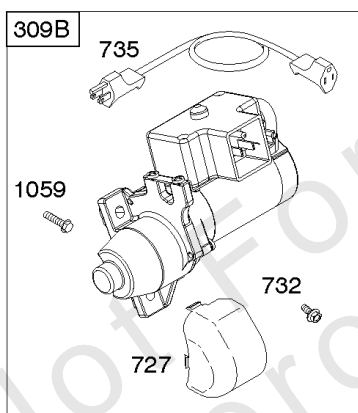

Blower Housing, Electric Starter, Flywheel, Rewind Starter

Mfg. No: 15T292-0071-F8

Blower Housing, Electric Starter, Flywheel, Rewind Starter

REF NO	PART NO	QTY	DESCRIPTION
23	798821		FLYWHEEL
37	699661		GUARD, Flywheel
55	791848		HOUSING, Rewind Starter -Used After Code Date 08030200 -Used Before Code Date 12010100
55	691422		HOUSING, Rewind Starter -Used Before Code Date 08030300
55	-----		Housing-Rewind Starter -(Not Serviced Separate. Service With Rewind Assembly.) -Used After Code Date 11123100
58	693389		ROPE, Starter -(Cut To Required Length)
60	490652		HANDLE, Starter Rope -(2 Piece)
65	699228		SCREW -(Rewind Starter)
78	699205		SCREW -(Flywheel Guard)
304	699598		HOUSING, Blower
305	699481		SCREW -(Blower Housing)
309	798790		MOTOR, Starter
310	690323		BOLT -(Starter Motor)
311	497608		SET, Brush
332	591988		NUT -(Flywheel)
363	19203		PULLER, Flywheel
455	591302		CUP, Flywheel
456	-----		Plate-Pawl Friction -(Not Serviced Separate. Service With Rewind Assembly.) -Used After Code Date 11123100
456	692299		PLATE, Pawl Friction -Used Before Code Date 12010100
459	-----		Pawl-Ratchet -(Not Serviced Separate. Service With Rewind Assembly.) -Used After Code Date 11123100
459	281505S		PAWL, Ratchet -Used Before Code Date 12010100
510	499308		DRIVE, Starter
513	692024		CLUTCH, Drive
597	-----		Screw -(Pawl Friction Plate) (Not Serviced Separate. Service With Rewind Assembly.) -Used After Code Date 11123100
597	691696		SCREW -(Pawl Friction Plate) -Used Before Code Date 12010100
608C	591301		STARTER, Rewind
675	691261		WASHER -(Brush Retainer)
689	-----		Spring-Friction -(Not Serviced Separate. Service With Rewind Assembly.) -Used After Code Date 11123100
689	691855		SPRING, Friction -Used Before Code Date 12010100
697	793567		SCREW -(Starter Motor) (Drive Cap)
725	792874		SHIELD, Heat
727	698039		COVER, Starter Drive