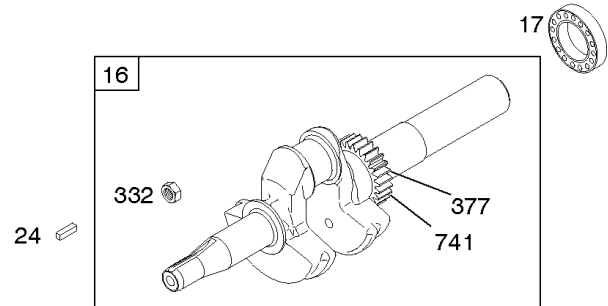

15A

1319 WARNING LABEL

REQUIRED when replacing parts with warning labels affixed.

1319A WARNING LABEL

REQUIRED when replacing parts with warning labels affixed.

1330 REPAIR MANUAL

1036 EMISSIONS LABEL

17