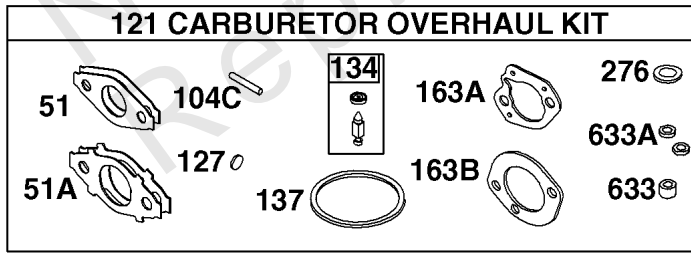

Carburetor, Fuel Supply

REF NO	PART NO	QTY	DESCRIPTION
240	394358S		FILTER, Fuel
276	271716		WASHER, Sealing
276C	797632		WASHER, Sealing
365	699484		SCREW -(Carburetor)
601	791850		CLAMP, Hose
601B	795230		CLAMP, Hose
633	693867		SEAL, Choke/Throttle Shaft
633A	691321		SEAL, Choke/Throttle Shaft -(Throttle Shaft)
692	590931		SPRING, Detent -(Carburetor)
692B	797624		SPRING, Detent -(Carburetor)
703	795222		CLIP
804	795223		CANISTER, Carbon -(EVAP)
825	795226		HOSE, Air
951	790630		LEVER, Choke
957	792647		CAP, Fuel Tank
957A	799719		CAP, Fuel Tank
957C	795221		CAP, Fuel Tank
958	698180		VALVE, Fuel Shut Off
972	795705		TANK, Fuel
972A	799863		TANK, Fuel
975	796611		BOWL, Float
975C	797631		BOWL, Float
987B	797629		SEAL, Choke/Throttle Shaft
1068	795229		HOSE/CLAMP ASSEMBLY
1425A	795227		HOSE, Purge Line