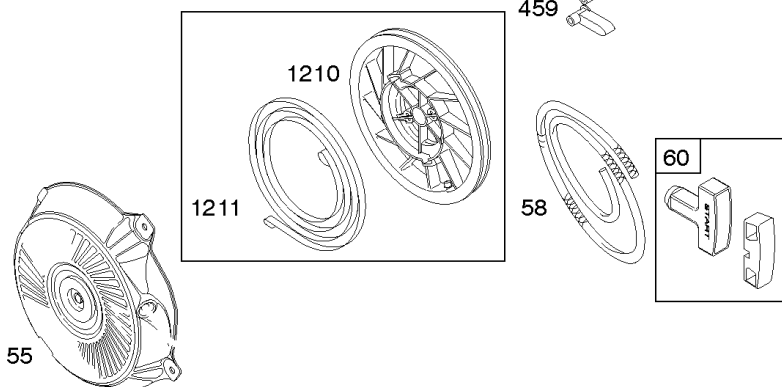

Blower Housing, Electric Starter, Flywheel, Rewind Starter

Mfg. No: 15T292-0071-F8

Blower Housing, Electric Starter, Flywheel, Rewind Starter

REF NO	PART NO	QTY	DESCRIPTION
23	798821		FLYWHEEL
37	699661		GUARD, Flywheel
55	791848		HOUSING, Rewind Starter -Used After Code Date 08030200 -Used Before Code Date 12010100
55	691422		HOUSING, Rewind Starter -Used Before Code Date 08030300
55	-----		Housing-Rewind Starter -(Not Serviced Separate. Service With Rewind Assembly.) -Used After Code Date 11123100
58	693389		ROPE, Starter -(Cut To Required Length)
60	490652		HANDLE, Starter Rope -(2 Piece)
65	699228		SCREW -(Rewind Starter)
78	699205		SCREW -(Flywheel Guard)
304	699598		HOUSING, Blower
305	699481		SCREW -(Blower Housing)
309	798790		MOTOR, Starter
310	690323		BOLT -(Starter Motor)
311	497608		SET, Brush
332	591988		NUT -(Flywheel)
363	19203		PULLER, Flywheel
455	591302		CUP, Flywheel
456	-----		Plate-Pawl Friction -(Not Serviced Separate. Service With Rewind Assembly.) -Used After Code Date 11123100
456	692299		PLATE, Pawl Friction -Used Before Code Date 12010100
459	-----		Pawl-Ratchet -(Not Serviced Separate. Service With Rewind Assembly.) -Used After Code Date 11123100
459	281505S		PAWL, Ratchet -Used Before Code Date 12010100
510	499308		DRIVE, Starter
513	692024		CLUTCH, Drive
597	-----		Screw -(Pawl Friction Plate) (Not Serviced Separate. Service With Rewind Assembly.) -Used After Code Date 11123100
597	691696		SCREW -(Pawl Friction Plate) -Used Before Code Date 12010100
608C	591301		STARTER, Rewind
675	691261		WASHER -(Brush Retainer)
689	-----		Spring-Friction -(Not Serviced Separate. Service With Rewind Assembly.) -Used After Code Date 11123100
689	691855		SPRING, Friction -Used Before Code Date 12010100
697	793567		SCREW -(Starter Motor) (Drive Cap)
725	792874		SHIELD, Heat
727	698039		COVER, Starter Drive