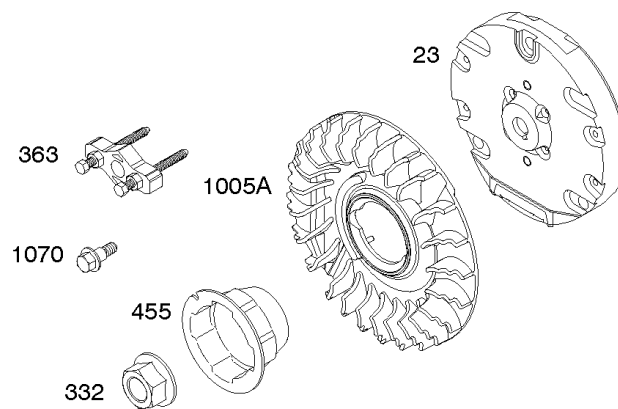

Blower Housing, Electric Starter, Flywheel, Rewind Starter

Mfg. No: 15T292-0071-F8

Blower Housing, Electric Starter, Flywheel, Rewind Starter

REF NO	PART NO	QTY	DESCRIPTION
23	798821		FLYWHEEL
37	699661		GUARD, Flywheel
55	791848		HOUSING, Rewind Starter -Used After Code Date 08030200 -Used Before Code Date 12010100
55	691422		HOUSING, Rewind Starter -Used Before Code Date 08030300
55	-----		Housing-Rewind Starter -(Not Serviced Separate. Service With Rewind Assembly.) -Used After Code Date 11123100
58	693389		ROPE, Starter -(Cut To Required Length)
60	490652		HANDLE, Starter Rope -(2 Piece)
65	699228		SCREW -(Rewind Starter)
78	699205		SCREW -(Flywheel Guard)
304	699598		HOUSING, Blower
305	699481		SCREW -(Blower Housing)
309	798790		MOTOR, Starter
310	690323		BOLT -(Starter Motor)
311	497608		SET, Brush
332	591988		NUT -(Flywheel)
363	19203		PULLER, Flywheel
455	591302		CUP, Flywheel
456	-----		Plate-Pawl Friction -(Not Serviced Separate. Service With Rewind Assembly.) -Used After Code Date 11123100
456	692299		PLATE, Pawl Friction -Used Before Code Date 12010100
459	-----		Pawl-Ratchet -(Not Serviced Separate. Service With Rewind Assembly.) -Used After Code Date 11123100
459	281505S		PAWL, Ratchet -Used Before Code Date 12010100
510	499308		DRIVE, Starter
513	692024		CLUTCH, Drive
597	-----		Screw -(Pawl Friction Plate) (Not Serviced Separate. Service With Rewind Assembly.) -Used After Code Date 11123100
597	691696		SCREW -(Pawl Friction Plate) -Used Before Code Date 12010100
608C	591301		STARTER, Rewind
675	691261		WASHER -(Brush Retainer)
689	-----		Spring-Friction -(Not Serviced Separate. Service With Rewind Assembly.) -Used After Code Date 11123100
689	691855		SPRING, Friction -Used Before Code Date 12010100
697	793567		SCREW -(Starter Motor) (Drive Cap)
725	792874		SHIELD, Heat
727	698039		COVER, Starter Drive