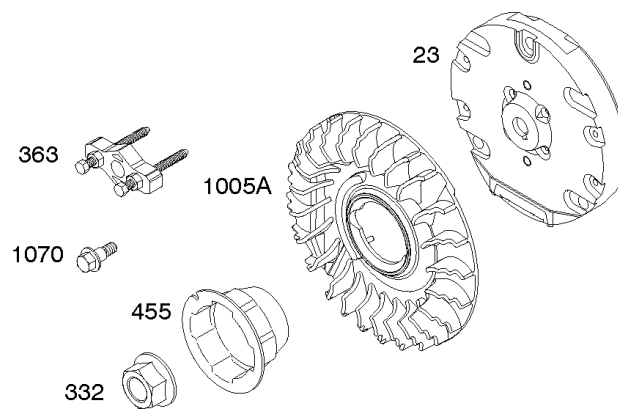

Blower Housing, Electric Starter, Flywheel, Rewind Starter

REF NO	PART NO	QTY	DESCRIPTION
23	798821		FLYWHEEL
37	699661		GUARD, Flywheel
55	791848		HOUSING, Rewind Starter -Used After Code Date 08030200 -Used Before Code Date 12010100
55	691422		HOUSING, Rewind Starter -Used Before Code Date 08030300
55	-----		Housing-Rewind Starter -(Not Serviced Separate. Service With Rewind Assembly.) -Used After Code Date 11123100
58	693389		ROPE, Starter -(Cut To Required Length)
60	490652		HANDLE, Starter Rope -(2 Piece)
65	699228		SCREW -(Rewind Starter)
78	699205		SCREW -(Flywheel Guard)
304	699598		HOUSING, Blower
305	699481		SCREW -(Blower Housing)
309	798790		MOTOR, Starter
310	690323		BOLT -(Starter Motor)
311	497608		SET, Brush
332	591988		NUT -(Flywheel)
363	19203		PULLER, Flywheel
455	591302		CUP, Flywheel
456	-----		Plate-Pawl Friction -(Not Serviced Separate. Service With Rewind Assembly.) -Used After Code Date 11123100
456	692299		PLATE, Pawl Friction -Used Before Code Date 12010100
459	-----		Pawl-Ratchet -(Not Serviced Separate. Service With Rewind Assembly.) -Used After Code Date 11123100
459	281505S		PAWL, Ratchet -Used Before Code Date 12010100
510	499308		DRIVE, Starter
513	692024		CLUTCH, Drive
597	-----		Screw -(Pawl Friction Plate) (Not Serviced Separate. Service With Rewind Assembly.) -Used After Code Date 11123100
597	691696		SCREW -(Pawl Friction Plate) -Used Before Code Date 12010100
608C	591301		STARTER, Rewind
675	691261		WASHER -(Brush Retainer)
689	-----		Spring-Friction -(Not Serviced Separate. Service With Rewind Assembly.) -Used After Code Date 11123100
689	691855		SPRING, Friction -Used Before Code Date 12010100
697	793567		SCREW -(Starter Motor) (Drive Cap)
725	792874		SHIELD, Heat
727	698039		COVER, Starter Drive

Blower Housing, Electric Starter, Flywheel, Rewind Starter

Mfg. No: 15T292-0071-F8