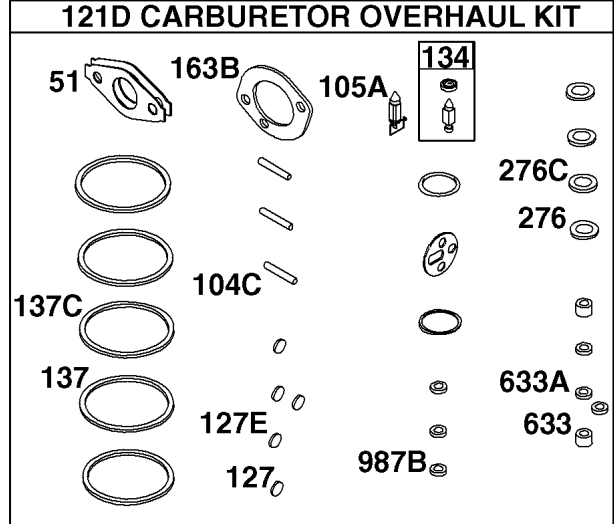

Carburetor, Fuel Supply

REF NO	PART NO	QTY	DESCRIPTION
240	394358S		FILTER, Fuel
276	271716		WASHER, Sealing
276C	797632		WASHER, Sealing
365	699484		SCREW -(Carburetor)
601	791850		CLAMP, Hose
601B	795230		CLAMP, Hose
633	693867		SEAL, Choke/Throttle Shaft
633A	691321		SEAL, Choke/Throttle Shaft -(Throttle Shaft)
692	590931		SPRING, Detent -(Carburetor)
692B	797624		SPRING, Detent -(Carburetor)
703	795222		CLIP
804	795223		CANISTER, Carbon -(EVAP)
825	795226		HOSE, Air
951	790630		LEVER, Choke
957	792647		CAP, Fuel Tank
957A	799719		CAP, Fuel Tank
957C	795221		CAP, Fuel Tank
958	698180		VALVE, Fuel Shut Off
972	795705		TANK, Fuel
972A	799863		TANK, Fuel
975	796611		BOWL, Float
975C	797631		BOWL, Float
987B	797629		SEAL, Choke/Throttle Shaft
1068	795229		HOSE/CLAMP ASSEMBLY
1425A	795227		HOSE, Purge Line