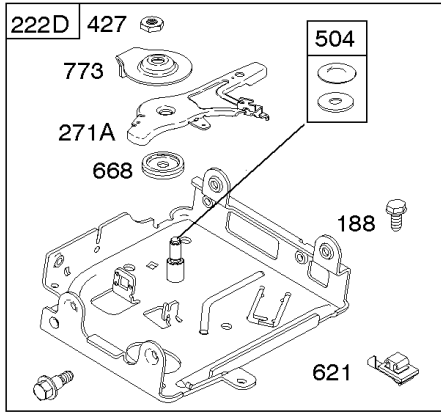

Controls, Governor Spring, Ignition

REF NO	PART NO	QTY	DESCRIPTION
188	699479		SCREW -(Control Bracket)
209	693206		SPRING, Governor -(Yellow)
222D	793107		BRACKET, Control
222E	793108		BRACKET, Control
227	794367		LEVER, Governor Control
265	691024		CLAMP, Casing
267	699492		SCREW -(Casing Clamp)
268	691025		CASING, Control Wire -(Cut To Required Length)
269	691026		WIRE, Control -(Cut To Required Length)
270	691027		NUT -(Control Wire Casing)
271	691028		LEVER, Control
271A	694256		LEVER, Control
271B	695743		LEVER, Control
281	793122		PANEL, Control
333	591101		ARMATURE, Magneto
334	699477		SCREW -(Magneto Armature)
347	795333		SWITCH, Rocker
356	693651		WIRE, Stop
356A	692390		WIRE, Stop
356E	695814		WIRE, Stop
356M	792609		WIRE, Stop
356F	697397		WIRE, Stop
356B	692602		WIRE, Stop
356C	695630		WIRE, Stop
427	694255		NUT -(Control Bracket) (SAE)
427	798458		NUT -(Control Bracket) (Metric)
474	695730		ALTERNATOR -(3 Amp. DC)
474A	793640		ALTERNATOR -(1.5 Amps DC)
493	691177		BRACKET, Mounting
497	691693		SCREW -(Stopswitch Bracket)
500A	792613		WASHER -(Key Switch)
501	794360		REGULATOR
503	691532		STRAP, Starter
504	695383		SET, Friction Washer
505	691251		NUT -(Governor Control Lever)
526	690326		SCREW -(Regulator)
562	691119		BOLT -(Governor Control Lever)
564	699491		SCREW -(Control Cover)
564A	699206		SCREW -(Control Cover)