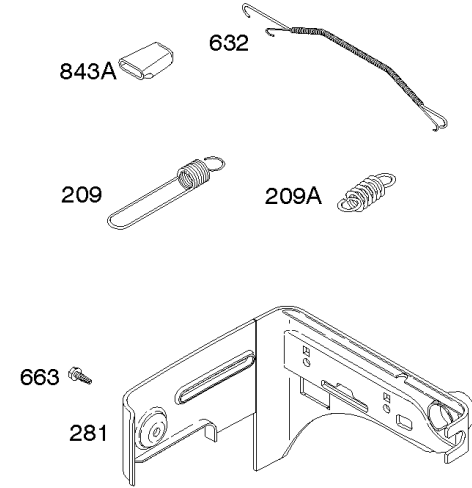

Controls, Governor Spring, Ignition

REF NO	PART NO	QTY	DESCRIPTION
577	690795		CABLE, Starter
578	692306		WIRE ASSEMBLY
578B	790948		WIRE ASSEMBLY
579	691029		NUT -(Starter Cable)
604	697326		COVER, Control
621	692310		SWITCH, Stop
627	792608		BRACKET, Stopswitch
632	693408		SPRING/LINK, Mechanical Governor
652	699755		SCREW -(Support Bracket)
652A	699230		SCREW -(Support Bracket)
663	699206		SCREW -(Control Panel)
668	694257		SPACER
773	694258		RETAINER -(Control Bracket)
813	690635		CLAMP
843A	695588		SLEEVE, Lever
851	493880S		TERMINAL, Spark Plug
890	790203		BRACKET, Support
892	791944		SWITCH, Key
920	846820		SOLENOID, Starter
990	794696		SET, Key
1054	280275		TIE, Cable
1119	699772		SCREW -(Alternator)
1230	699847		STUD -(Control Bracket)