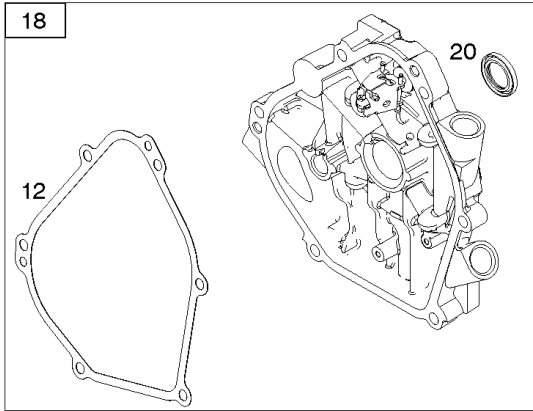

Crankcase Cover, Lubrication

REF NO	PART NO	QTY	DESCRIPTION
12	699485		GASKET, Crankcase
17	798538		BEARING, Ball
18C	699677		COVER, Crankcase
20	692550		SEAL, Oil -(PTO Side)
20A	691952		SEAL, Oil -(PTO Side)
21	281658S		CAP, Oil Fill
22	594519		SCREW -(Crankcase Cover/Sump)
219	693578		GEAR, Governor
220	691724		WASHER -(Governor Gear)
286	794185		MODULE, Oil Sensor
287	699234		SCREW -(Dipstick Tube)
364	695693		TERMINAL, Oil Plug
415	693463		PLUG -(Crankcase Cover/Sump)
522	798503		PLUG, Dipstick/Fill
523	693618		DIPSTICK
524	281370S		SEAL, O-Ring -(Dipstick Tube)
742	692564		RETAINER, E Ring -(Idler Gear)
746	790278		GEAR, Idler
799	699202		SCREW -(Oil Sensor)
842	795015		SEAL, O-Ring -(Dipstick Tube)
847	693617		DIPSTICK/TUBE ASSEMBLY
1052	790141		SENSOR, Oil
1305	699691		SCREW -(Oil Sensor Module)