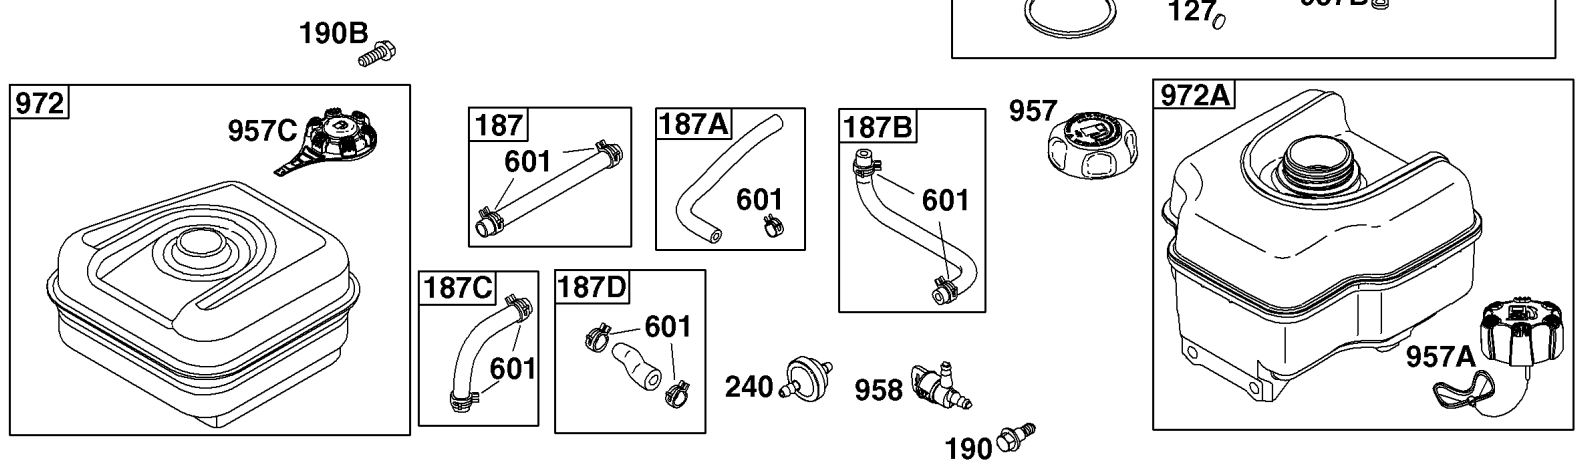

Carburetor, Fuel Supply

REF NO	PART NO	QTY	DESCRIPTION
240	394358S		FILTER, Fuel
276	271716		WASHER, Sealing
276C	797632		WASHER, Sealing
365	699484		SCREW -(Carburetor)
601	791850		CLAMP, Hose
601B	795230		CLAMP, Hose
633	693867		SEAL, Choke/Throttle Shaft
633A	691321		SEAL, Choke/Throttle Shaft -(Throttle Shaft)
692	590931		SPRING, Detent -(Carburetor)
692B	797624		SPRING, Detent -(Carburetor)
703	795222		CLIP
804	795223		CANISTER, Carbon -(EVAP)
825	795226		HOSE, Air
951	790630		LEVER, Choke
957	792647		CAP, Fuel Tank
957A	799719		CAP, Fuel Tank
957C	795221		CAP, Fuel Tank
958	698180		VALVE, Fuel Shut Off
972	795705		TANK, Fuel
972A	799863		TANK, Fuel
975	796611		BOWL, Float
975C	797631		BOWL, Float
987B	797629		SEAL, Choke/Throttle Shaft
1068	795229		HOSE/CLAMP ASSEMBLY
1425A	795227		HOSE, Purge Line