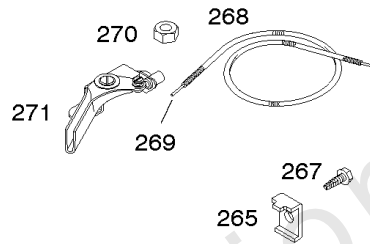

Controls, Governor Spring, Ignition

REF NO	PART NO	QTY	DESCRIPTION
188	699479		SCREW -(Control Bracket)
209	693206		SPRING, Governor -(Yellow)
222D	793107		BRACKET, Control
222E	793108		BRACKET, Control
227	794367		LEVER, Governor Control
265	691024		CLAMP, Casing
267	699492		SCREW -(Casing Clamp)
268	691025		CASING, Control Wire -(Cut To Required Length)
269	691026		WIRE, Control -(Cut To Required Length)
270	691027		NUT -(Control Wire Casing)
271	691028		LEVER, Control
271A	694256		LEVER, Control
271B	695743		LEVER, Control
281	793122		PANEL, Control
333	591101		ARMATURE, Magneto
334	699477		SCREW -(Magneto Armature)
347	795333		SWITCH, Rocker
356	693651		WIRE, Stop
356A	692390		WIRE, Stop
356E	695814		WIRE, Stop
356M	792609		WIRE, Stop
356F	697397		WIRE, Stop
356B	692602		WIRE, Stop
356C	695630		WIRE, Stop
427	694255		NUT -(Control Bracket) (SAE)
427	798458		NUT -(Control Bracket) (Metric)
474	695730		ALTERNATOR -(3 Amp. DC)
474A	793640		ALTERNATOR -(1.5 Amps DC)
493	691177		BRACKET, Mounting
497	691693		SCREW -(Stopswitch Bracket)
500A	792613		WASHER -(Key Switch)
501	794360		REGULATOR
503	691532		STRAP, Starter
504	695383		SET, Friction Washer
505	691251		NUT -(Governor Control Lever)
526	690326		SCREW -(Regulator)
562	691119		BOLT -(Governor Control Lever)
564	699491		SCREW -(Control Cover)
564A	699206		SCREW -(Control Cover)