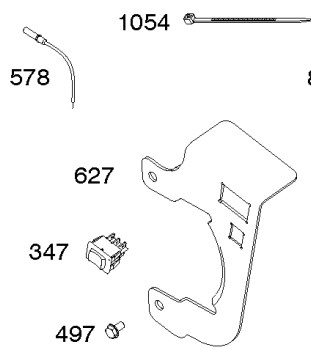

Controls, Governor Spring, Ignition

REF NO	PART NO	QTY	DESCRIPTION
188	699479		SCREW -(Control Bracket)
209	693206		SPRING, Governor -(Yellow)
222D	793107		BRACKET, Control
222E	793108		BRACKET, Control
227	794367		LEVER, Governor Control
265	691024		CLAMP, Casing
267	699492		SCREW -(Casing Clamp)
268	691025		CASING, Control Wire -(Cut To Required Length)
269	691026		WIRE, Control -(Cut To Required Length)
270	691027		NUT -(Control Wire Casing)
271	691028		LEVER, Control
271A	694256		LEVER, Control
271B	695743		LEVER, Control
281	793122		PANEL, Control
333	591101		ARMATURE, Magneto
334	699477		SCREW -(Magneto Armature)
347	795333		SWITCH, Rocker
356	693651		WIRE, Stop
356A	692390		WIRE, Stop
356E	695814		WIRE, Stop
356M	792609		WIRE, Stop
356F	697397		WIRE, Stop
356B	692602		WIRE, Stop
356C	695630		WIRE, Stop
427	694255		NUT -(Control Bracket) (SAE)
427	798458		NUT -(Control Bracket) (Metric)
474	695730		ALTERNATOR -(3 Amp. DC)
474A	793640		ALTERNATOR -(1.5 Amps DC)
493	691177		BRACKET, Mounting
497	691693		SCREW -(Stopswitch Bracket)
500A	792613		WASHER -(Key Switch)
501	794360		REGULATOR
503	691532		STRAP, Starter
504	695383		SET, Friction Washer
505	691251		NUT -(Governor Control Lever)
526	690326		SCREW -(Regulator)
562	691119		BOLT -(Governor Control Lever)
564	699491		SCREW -(Control Cover)
564A	699206		SCREW -(Control Cover)