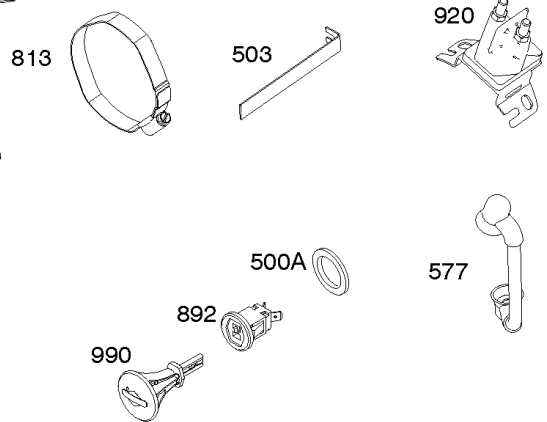

Controls, Governor Spring, Ignition

REF NO	PART NO	QTY	DESCRIPTION
188	699479		SCREW -(Control Bracket)
209	693206		SPRING, Governor -(Yellow)
222D	793107		BRACKET, Control
222E	793108		BRACKET, Control
227	794367		LEVER, Governor Control
265	691024		CLAMP, Casing
267	699492		SCREW -(Casing Clamp)
268	691025		CASING, Control Wire -(Cut To Required Length)
269	691026		WIRE, Control -(Cut To Required Length)
270	691027		NUT -(Control Wire Casing)
271	691028		LEVER, Control
271A	694256		LEVER, Control
271B	695743		LEVER, Control
281	793122		PANEL, Control
333	591101		ARMATURE, Magneto
334	699477		SCREW -(Magneto Armature)
347	795333		SWITCH, Rocker
356	693651		WIRE, Stop
356A	692390		WIRE, Stop
356E	695814		WIRE, Stop
356M	792609		WIRE, Stop
356F	697397		WIRE, Stop
356B	692602		WIRE, Stop
356C	695630		WIRE, Stop
427	694255		NUT -(Control Bracket) (SAE)
427	798458		NUT -(Control Bracket) (Metric)
474	695730		ALTERNATOR -(3 Amp. DC)
474A	793640		ALTERNATOR -(1.5 Amps DC)
493	691177		BRACKET, Mounting
497	691693		SCREW -(Stopswitch Bracket)
500A	792613		WASHER -(Key Switch)
501	794360		REGULATOR
503	691532		STRAP, Starter
504	695383		SET, Friction Washer
505	691251		NUT -(Governor Control Lever)
526	690326		SCREW -(Regulator)
562	691119		BOLT -(Governor Control Lever)
564	699491		SCREW -(Control Cover)
564A	699206		SCREW -(Control Cover)