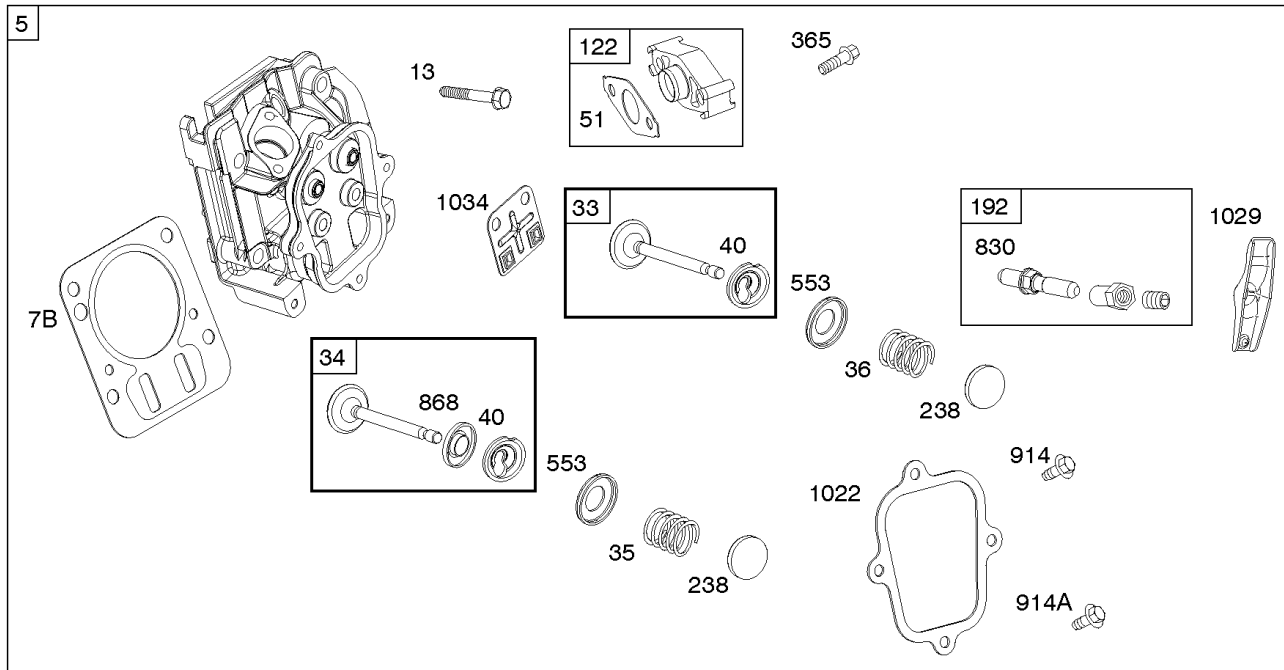

Cylinder Head

REF NO	PART NO	QTY	DESCRIPTION
5	594701		HEAD, Cylinder -Used After Code Date 14090300
5A	791720		HEAD, Cylinder -Used Before Code Date 14090400
7B	791716		GASKET, Cylinder Head
13	594518		SCREW -(Cylinder Head) -Used Before Code Date 14090100
13	594518		SCREW -(Cylinder Head) -Used After Code Date 14083100
33	499642		VALVE, Exhaust
34	795443		VALVE, Intake
35	691304		SPRING, Valve -(Intake)
36	691304		SPRING, Valve -(Exhaust)
40	692194		RETAINER, Valve
45	690977		TAPPET, Valve
51	692555		GASKET, Intake -(2 Required)
51A	791718		GASKET, Intake
122	791717		SPACER, Carburetor -(Natural)
155	797442		PLATE, Cylinder Head -(Metric) -Used After Code Date 09061700
155	698214		PLATE, Cylinder Head -(SAE) -Used Before Code Date 09061800
192	594382		ADJUSTER, Rocker Arm -Used After Code Date 14083100
192	694543		ADJUSTER, Rocker Arm -(SAE) -Used Before Code Date 09061800
192	797440		ADJUSTER, Rocker Arm -(Metric) -Used After Code Date 09061700 -Used Before Code Date 14090100
238	691300		CAP, Valve
337	691043		PLUG, Spark -(EMS)
365	699484		SCREW -(Carburetor)
383	19576S		WRENCH, Spark Plug
553	594515		RETAINER, Valve
585	791760		GASKET, Breather Passage
619	699481		SCREW -(Cylinder Head Plate)
635	692076		BOOT, Spark Plug
635A	798619		BOOT, Spark Plug
830	797441		STUD, Rocker Arm -(Rocker Arm) (Metric) -Used After Code Date 09061700 -Used Before Code Date 14090400
830	694544		STUD, Rocker Arm -(Rocker Arm) (SAE) -Used Before Code Date 09061800
830	594230		STUD, Rocker Arm -(Rocker Arm) -Used After Code Date 14090300