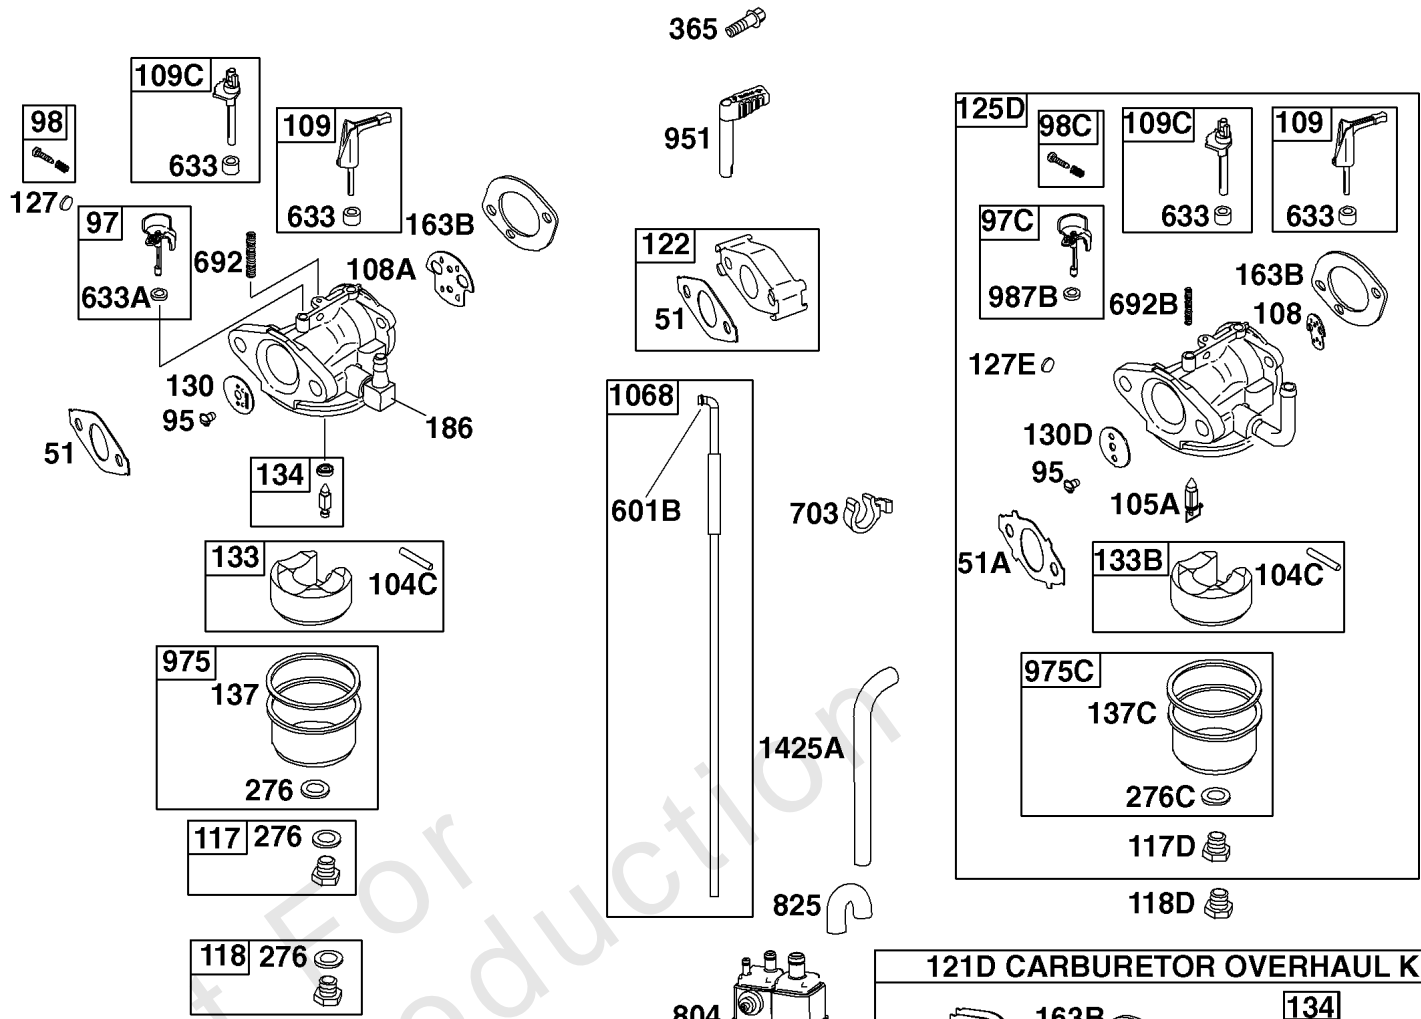

Carburetor, Fuel Supply

REF NO	PART NO	QTY	DESCRIPTION
51	692555		GASKET, Intake -(2 Required)
51A	791718		GASKET, Intake
95	691636		SCREW -(Throttle Valve)
97	690024		SHAFT, Throttle
97C	797628		SHAFT, Throttle
98	398185		KIT, Idle Speed -(Carburetor)
98C	797156		KIT, Idle Speed
104C	797622		PIN, Float Hinge
105A	797139		VALVE, Float Needle
108	692567		VALVE, Choke
108A	796993		VALVE, Choke
109	690023		SHAFT, Choke
109C	790624		SHAFT, Choke
117	690048		JET, Main -(Standard)
117D	798652		JET, Main -(Standard)
118	497315		JET, Main -(High Altitude)
118D	799178		JET, Main -(High Altitude)
121	792006		KIT, Carburetor Overhaul
121D	797634		KIT, Carburetor Overhaul
122	791717		SPACER, Carburetor -(Natural)
125D	798654		CARBURETOR
127	691739		PLUG, Welch
127E	797633		PLUG, Welch
130	691181		VALVE, Throttle
130D	797630		VALVE, Throttle
133	398187		FLOAT, Carburetor
133B	797136		FLOAT, Carburetor
134	398188		KIT, Needle/Seat
137	693981		GASKET, Float Bowl
137C	797625		GASKET, Float Bowl
163A	792870		GASKET, Air Cleaner -(High Mount)
163B	696024		GASKET, Air Cleaner -(Flat Panel Air Cleaner)
186	692317		CONNECTOR, Hose
187	791766		LINE, Fuel -(Cut To Required Length)
187A	791867		LINE, Fuel -(Molded)
187C	791866		LINE, Fuel -(Molded)
187B	791874		LINE, Fuel -(Molded)
187D	795046		LINE, Fuel -(Molded)
190	699220		SCREW -(Fuel Tank)
190B	795047		SCREW -(Fuel Tank)