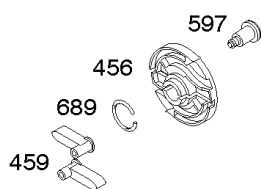

Blower Housing, Electric Starter, Flywheel, Rewind Starter

REF NO	PART NO	QTY	DESCRIPTION
23	798821		FLYWHEEL
37	699661		GUARD, Flywheel
55	791848		HOUSING, Rewind Starter -Used After Code Date 08030200 -Used Before Code Date 12010100
55	691422		HOUSING, Rewind Starter -Used Before Code Date 08030300
55	-----		Housing-Rewind Starter -(Not Serviced Separate. Service With Rewind Assembly.) -Used After Code Date 11123100
58	693389		ROPE, Starter -(Cut To Required Length)
60	490652		HANDLE, Starter Rope -(2 Piece)
65	699228		SCREW -(Rewind Starter)
78	699205		SCREW -(Flywheel Guard)
304	699598		HOUSING, Blower
305	699481		SCREW -(Blower Housing)
309	798790		MOTOR, Starter
310	690323		BOLT -(Starter Motor)
311	497608		SET, Brush
332	591988		NUT -(Flywheel)
363	19203		PULLER, Flywheel
455	591302		CUP, Flywheel
456	-----		Plate-Pawl Friction -(Not Serviced Separate. Service With Rewind Assembly.) -Used After Code Date 11123100
456	692299		PLATE, Pawl Friction -Used Before Code Date 12010100
459	-----		Pawl-Ratchet -(Not Serviced Separate. Service With Rewind Assembly.) -Used After Code Date 11123100
459	281505S		PAWL, Ratchet -Used Before Code Date 12010100
510	499308		DRIVE, Starter
513	692024		CLUTCH, Drive
597	-----		Screw -(Pawl Friction Plate) (Not Serviced Separate. Service With Rewind Assembly.) -Used After Code Date 11123100
597	691696		SCREW -(Pawl Friction Plate) -Used Before Code Date 12010100
608C	591301		STARTER, Rewind
675	691261		WASHER -(Brush Retainer)
689	-----		Spring-Friction -(Not Serviced Separate. Service With Rewind Assembly.) -Used After Code Date 11123100
689	691855		SPRING, Friction -Used Before Code Date 12010100
697	793567		SCREW -(Starter Motor) (Drive Cap)
725	792874		SHIELD, Heat
727	698039		COVER, Starter Drive

Blower Housing, Electric Starter, Flywheel, Rewind Starter

Mfg. No: 15T292-0071-F8