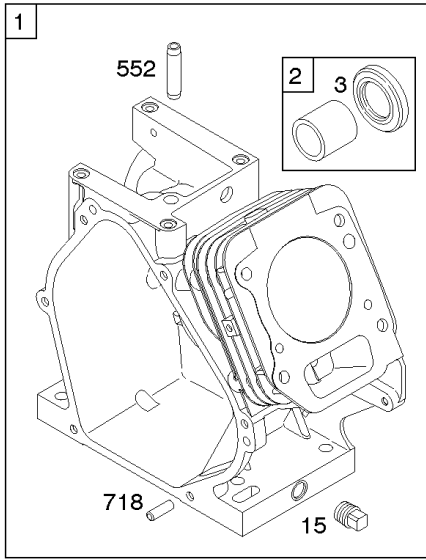

15A

1319 WARNING LABEL

REQUIRED when replacing parts with warning labels affixed.

1319A WARNING LABEL

REQUIRED when replacing parts with warning labels affixed.

1330 REPAIR MANUAL

1036 EMISSIONS LABEL