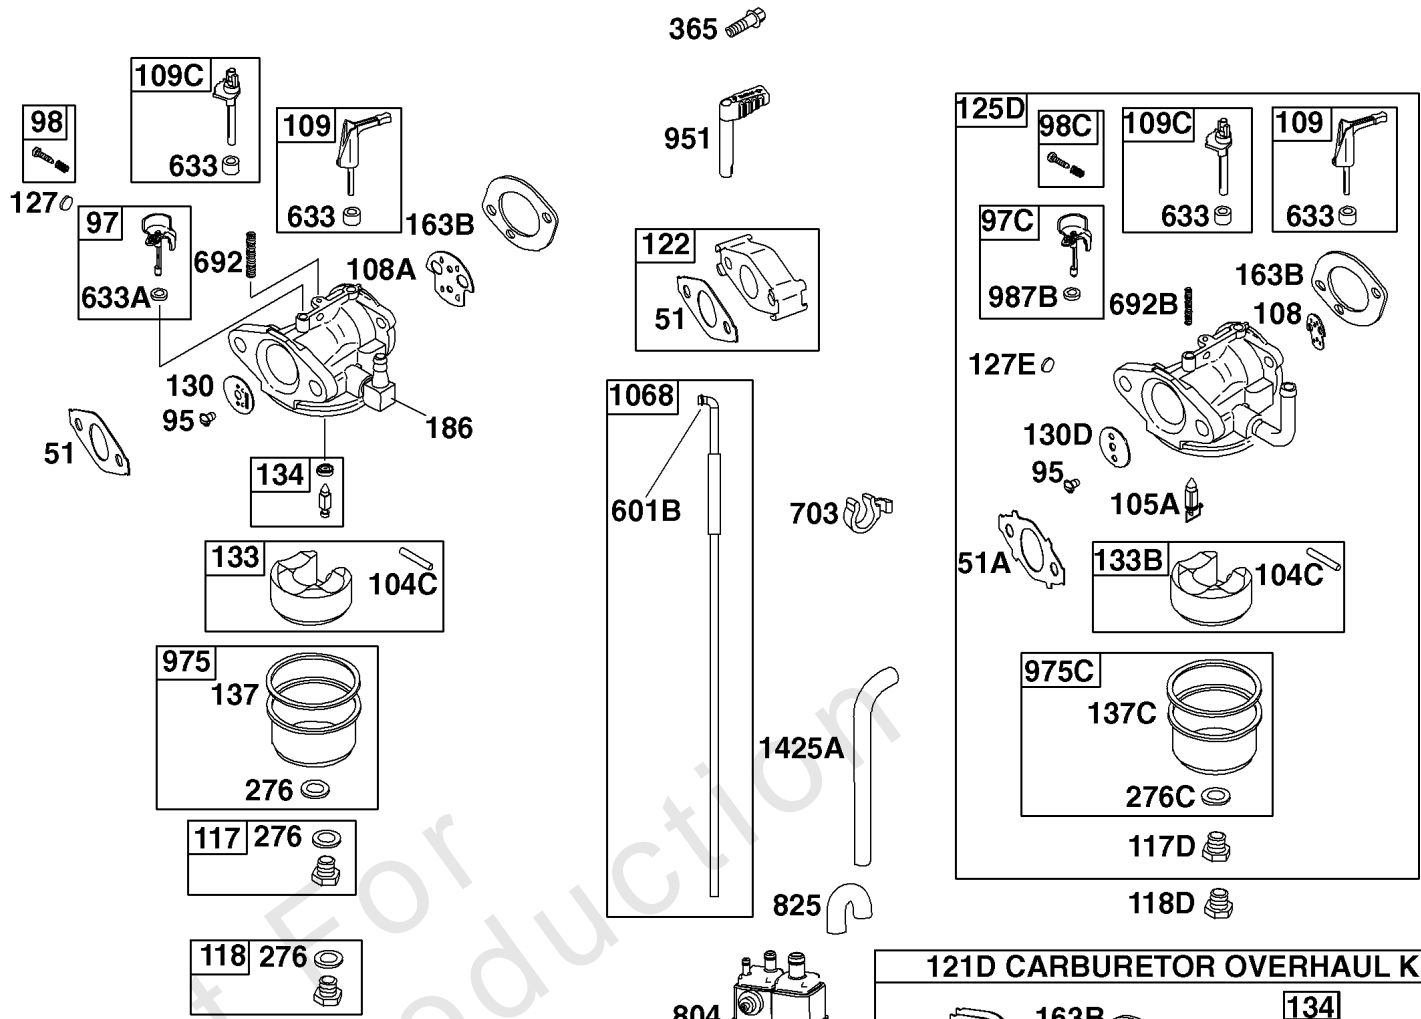

Camshaft, Crankshaft, Cylinder, Piston Group

REF NO	PART NO	QTY	DESCRIPTION
718	592860		PIN, Locating
741	593499		GEAR, Timing -(Plastic)
741	695087		GEAR, Timing -(Metal)
868	795440		SEAL, Valve
883	691893		GASKET, Exhaust -(Between Adapter And Cylinder)
883A	692237		GASKET, Exhaust
993	694088		GASKET, Cylinder Head Plate
1022	691890		GASKET, Rocker Cover
1036	-----		Label-Emissions -(Available From A Briggs & Stratton Authorized Dealer)
1319	794467		LABEL, Warning
1319A	797669		LABEL, Warning
1330	272147		MANUAL, Repair

Not For Reproduction

Carburetor, Fuel Supply

REF NO	PART NO	QTY	DESCRIPTION
51	692555		GASKET, Intake -(2 Required)
51A	791718		GASKET, Intake
95	691636		SCREW -(Throttle Valve)
97	690024		SHAFT, Throttle
97C	797628		SHAFT, Throttle
98	398185		KIT, Idle Speed -(Carburetor)
98C	797156		KIT, Idle Speed
104C	797622		PIN, Float Hinge
105A	797139		VALVE, Float Needle
108	692567		VALVE, Choke
108A	796993		VALVE, Choke
109	690023		SHAFT, Choke
109C	790624		SHAFT, Choke
117	690048		JET, Main -(Standard)
117D	798652		JET, Main -(Standard)
118	497315		JET, Main -(High Altitude)
118D	799178		JET, Main -(High Altitude)
121	792006		KIT, Carburetor Overhaul
121D	797634		KIT, Carburetor Overhaul
122	791717		SPACER, Carburetor -(Natural)
125D	798654		CARBURETOR
127	691739		PLUG, Welch
127E	797633		PLUG, Welch
130	691181		VALVE, Throttle
130D	797630		VALVE, Throttle
133	398187		FLOAT, Carburetor
133B	797136		FLOAT, Carburetor
134	398188		KIT, Needle/Seat
137	693981		GASKET, Float Bowl
137C	797625		GASKET, Float Bowl
163A	792870		GASKET, Air Cleaner -(High Mount)
163B	696024		GASKET, Air Cleaner -(Flat Panel Air Cleaner)
186	692317		CONNECTOR, Hose
187	791766		LINE, Fuel -(Cut To Required Length)
187A	791867		LINE, Fuel -(Molded)
187C	791866		LINE, Fuel -(Molded)
187B	791874		LINE, Fuel -(Molded)
187D	795046		LINE, Fuel -(Molded)
190	699220		SCREW -(Fuel Tank)
190B	795047		SCREW -(Fuel Tank)