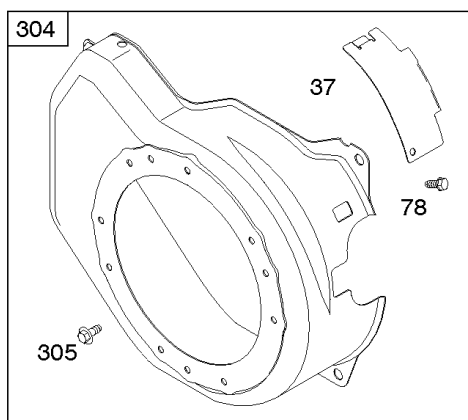

Blower Housing, Electric Starter, Flywheel, Rewind Starter

REF NO	PART NO	QTY	DESCRIPTION
23	798821		FLYWHEEL
37	699661		GUARD, Flywheel
55	791848		HOUSING, Rewind Starter -Used After Code Date 08030200 -Used Before Code Date 12010100
55	691422		HOUSING, Rewind Starter -Used Before Code Date 08030300
55	-----		Housing-Rewind Starter -(Not Serviced Separate. Service With Rewind Assembly.) -Used After Code Date 11123100
58	693389		ROPE, Starter -(Cut To Required Length)
60	490652		HANDLE, Starter Rope -(2 Piece)
65	699228		SCREW -(Rewind Starter)
78	699205		SCREW -(Flywheel Guard)
304	699598		HOUSING, Blower
305	699481		SCREW -(Blower Housing)
309	798790		MOTOR, Starter
310	690323		BOLT -(Starter Motor)
311	497608		SET, Brush
332	591988		NUT -(Flywheel)
363	19203		PULLER, Flywheel
455	591302		CUP, Flywheel
456	-----		Plate-Pawl Friction -(Not Serviced Separate. Service With Rewind Assembly.) -Used After Code Date 11123100
456	692299		PLATE, Pawl Friction -Used Before Code Date 12010100
459	-----		Pawl-Ratchet -(Not Serviced Separate. Service With Rewind Assembly.) -Used After Code Date 11123100
459	281505S		PAWL, Ratchet -Used Before Code Date 12010100
510	499308		DRIVE, Starter
513	692024		CLUTCH, Drive
597	-----		Screw -(Pawl Friction Plate) (Not Serviced Separate. Service With Rewind Assembly.) -Used After Code Date 11123100
597	691696		SCREW -(Pawl Friction Plate) -Used Before Code Date 12010100
608C	591301		STARTER, Rewind
675	691261		WASHER -(Brush Retainer)
689	-----		Spring-Friction -(Not Serviced Separate. Service With Rewind Assembly.) -Used After Code Date 11123100
689	691855		SPRING, Friction -Used Before Code Date 12010100
697	793567		SCREW -(Starter Motor) (Drive Cap)
725	792874		SHIELD, Heat
727	698039		COVER, Starter Drive

Blower Housing, Electric Starter, Flywheel, Rewind Starter

Mfg. No: 15T292-0071-F8