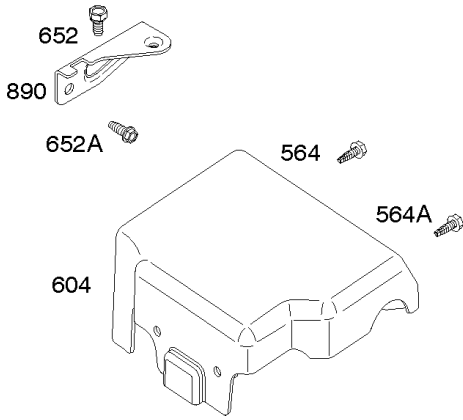

Controls, Governor Spring, Ignition

REF NO	PART NO	QTY	DESCRIPTION
188	699479		SCREW -(Control Bracket)
209	693206		SPRING, Governor -(Yellow)
222D	793107		BRACKET, Control
222E	793108		BRACKET, Control
227	794367		LEVER, Governor Control
265	691024		CLAMP, Casing
267	699492		SCREW -(Casing Clamp)
268	691025		CASING, Control Wire -(Cut To Required Length)
269	691026		WIRE, Control -(Cut To Required Length)
270	691027		NUT -(Control Wire Casing)
271	691028		LEVER, Control
271A	694256		LEVER, Control
271B	695743		LEVER, Control
281	793122		PANEL, Control
333	591101		ARMATURE, Magneto
334	699477		SCREW -(Magneto Armature)
347	795333		SWITCH, Rocker
356	693651		WIRE, Stop
356A	692390		WIRE, Stop
356E	695814		WIRE, Stop
356M	792609		WIRE, Stop
356F	697397		WIRE, Stop
356B	692602		WIRE, Stop
356C	695630		WIRE, Stop
427	694255		NUT -(Control Bracket) (SAE)
427	798458		NUT -(Control Bracket) (Metric)
474	695730		ALTERNATOR -(3 Amp. DC)
474A	793640		ALTERNATOR -(1.5 Amps DC)
493	691177		BRACKET, Mounting
497	691693		SCREW -(Stopswitch Bracket)
500A	792613		WASHER -(Key Switch)
501	794360		REGULATOR
503	691532		STRAP, Starter
504	695383		SET, Friction Washer
505	691251		NUT -(Governor Control Lever)
526	690326		SCREW -(Regulator)
562	691119		BOLT -(Governor Control Lever)
564	699491		SCREW -(Control Cover)
564A	699206		SCREW -(Control Cover)