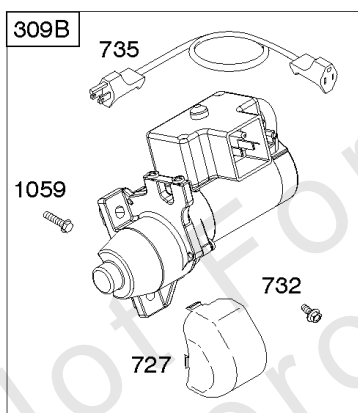

Blower Housing, Electric Starter, Flywheel, Rewind Starter

REF NO	PART NO	QTY	DESCRIPTION
23	798821		FLYWHEEL
37	699661		GUARD, Flywheel
55	791848		HOUSING, Rewind Starter -Used After Code Date 08030200 -Used Before Code Date 12010100
55	691422		HOUSING, Rewind Starter -Used Before Code Date 08030300
55	-----		Housing-Rewind Starter -(Not Serviced Separate. Service With Rewind Assembly.) -Used After Code Date 11123100
58	693389		ROPE, Starter -(Cut To Required Length)
60	490652		HANDLE, Starter Rope -(2 Piece)
65	699228		SCREW -(Rewind Starter)
78	699205		SCREW -(Flywheel Guard)
304	699598		HOUSING, Blower
305	699481		SCREW -(Blower Housing)
309	798790		MOTOR, Starter
310	690323		BOLT -(Starter Motor)
311	497608		SET, Brush
332	591988		NUT -(Flywheel)
363	19203		PULLER, Flywheel
455	591302		CUP, Flywheel
456	-----		Plate-Pawl Friction -(Not Serviced Separate. Service With Rewind Assembly.) -Used After Code Date 11123100
456	692299		PLATE, Pawl Friction -Used Before Code Date 12010100
459	-----		Pawl-Ratchet -(Not Serviced Separate. Service With Rewind Assembly.) -Used After Code Date 11123100
459	281505S		PAWL, Ratchet -Used Before Code Date 12010100
510	499308		DRIVE, Starter
513	692024		CLUTCH, Drive
597	-----		Screw -(Pawl Friction Plate) (Not Serviced Separate. Service With Rewind Assembly.) -Used After Code Date 11123100
597	691696		SCREW -(Pawl Friction Plate) -Used Before Code Date 12010100
608C	591301		STARTER, Rewind
675	691261		WASHER -(Brush Retainer)
689	-----		Spring-Friction -(Not Serviced Separate. Service With Rewind Assembly.) -Used After Code Date 11123100
689	691855		SPRING, Friction -Used Before Code Date 12010100
697	793567		SCREW -(Starter Motor) (Drive Cap)
725	792874		SHIELD, Heat
727	698039		COVER, Starter Drive

Blower Housing, Electric Starter, Flywheel, Rewind Starter

Mfg. No: 15T292-0071-F8