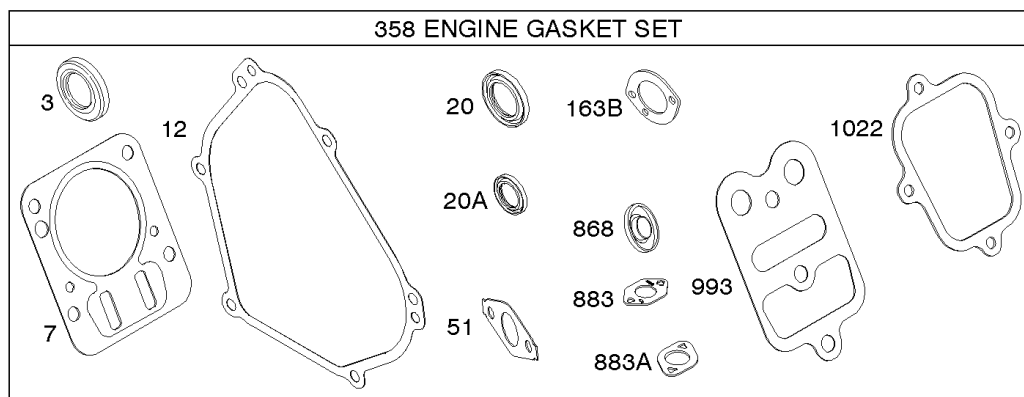

- 1036 EMISSIONS LABEL
- 1058 OPERATOR'S MANUAL
- 1319 WARNING LABEL
- 1319A WARNING LABEL
- 1330 REPAIR MANUAL