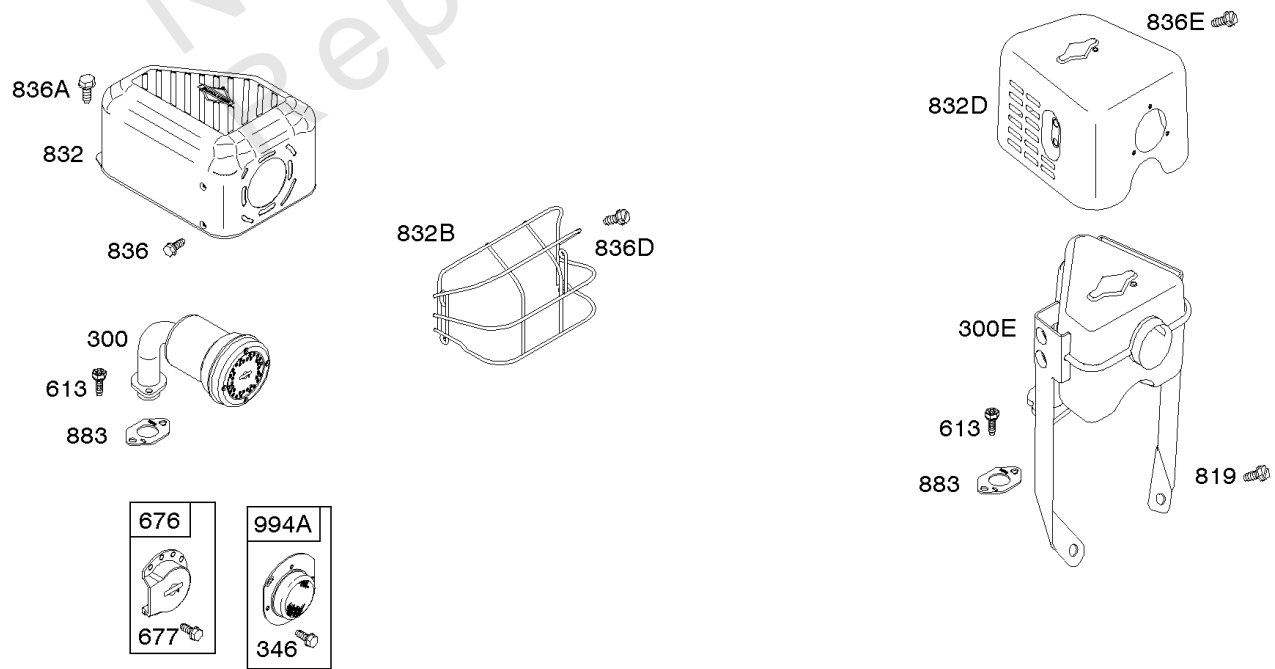

Parts Manual

Mfg. No: 12T102-0023-F8

Model Components	Page
Air Cleaner, Exhaust System.....	4
Blower Housing, Flywheel, Rewind Starter.....	8
Camshaft, Crankshaft, Cylinder, Piston Group.....	12
Carburetor, Fuel Supply.....	16
Controls, Governor Spring, Ignition.....	20
Crankcase Cover, Gear Reduction, Lubrication.....	22
Cylinder Head.....	24
Replacement Engine - US & Canada.....	28

Air Cleaner, Exhaust System

REF NO	PART NO	QTY	DESCRIPTION
968B	791082		COVER, Air Cleaner
971	690370		SCREW -(Air Cleaner Base to Carburetor/Throttle Body) (SAE)
971	798649		SCREW -(Air Cleaner Base to Carburetor/Throttle Body) (Metric)
971A	591307		SCREW -(Air Cleaner Base to Carburetor/Throttle Body)
971B	699234		SCREW -(Air Cleaner Base to Carburetor/Throttle Body)
994A	399541		ARRESTOR, Spark

- 1036 EMISSIONS LABEL
- 1058 OPERATOR'S MANUAL
- 1319 WARNING LABEL
- 1319A WARNING LABEL
- 1330 REPAIR MANUAL

Camshaft, Crankshaft, Cylinder, Piston Group

REF NO	PART NO	QTY	DESCRIPTION
615	692576		RETAINER, Governor Shaft
616	692547		CRANK, Governor
718	690959		PIN, Locating
741	695087		GEAR, Timing -(Metal)
741A	593499		GEAR, Timing -(Nylon)
868	795440		SEAL, Valve
883	691893		GASKET, Exhaust
883A	692237		GASKET, Exhaust
993	694088		GASKET, Cylinder Head Plate
1022	691890		GASKET, Rocker Cover
1036	-----		Label-Emissions -(Available From A Briggs & Stratton Authorized Dealer)
1058	277040		MANUAL, Operator's
1319	794467		LABEL, Warning
1319A	797669		LABEL, Warning
1330	272147		MANUAL, Repair