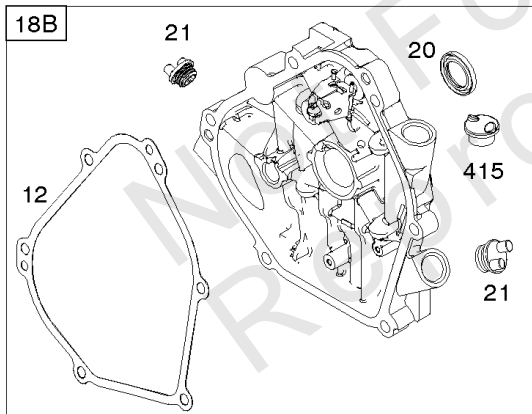

Crankcase Cover, Gear Reduction, Lubrication

Mfg. No: 12T102-0023-F8

- 21
- 415
- 522
- 170
- 22