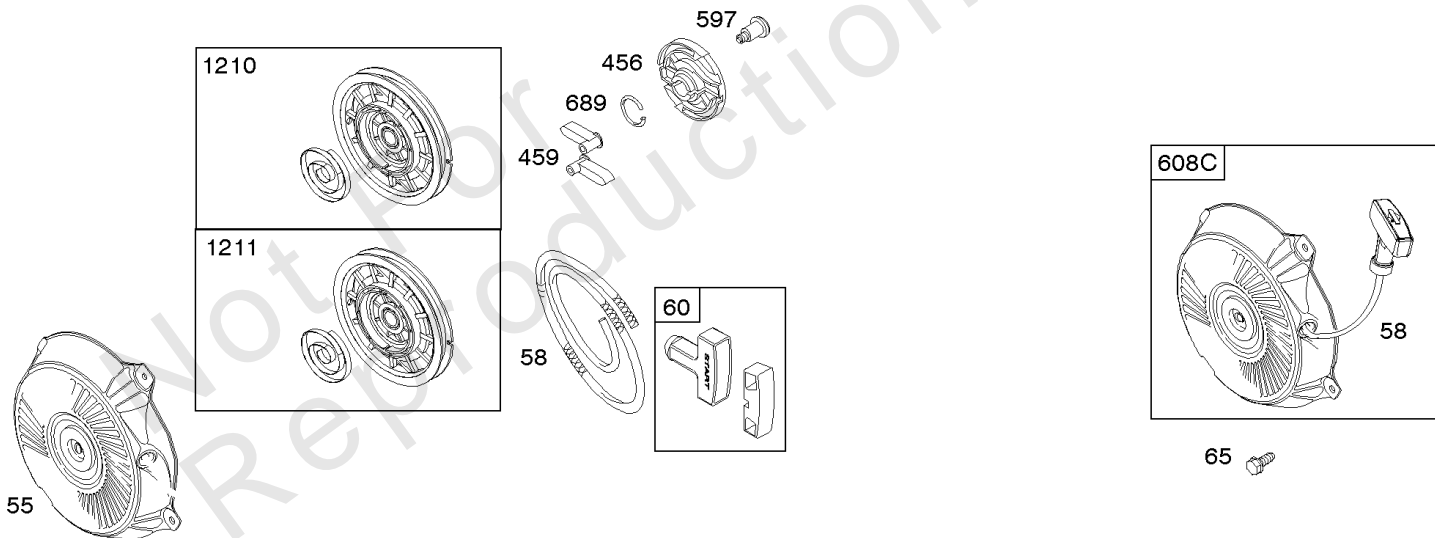

Blower Housing, Flywheel, Rewind Starter

REF NO	PART NO	QTY	DESCRIPTION
23	699488		FLYWHEEL
37	699661		GUARD, Flywheel
55	791848		HOUSING, Rewind Starter -Used After Code Date 08030200 -Used Before Code Date 12010100
55	691422		HOUSING, Rewind Starter -Used Before Code Date 08030300
55	-----		Housing-Rewind Starter -(Not Serviced Separate. Service With Rewind Assembly.) -Used After Code Date 11123100
58	693389		ROPE, Starter -(Cut To Required Length)
60	490652		HANDLE, Starter Rope
65	699228		SCREW -(Rewind Starter) (Metric)
78	699205		SCREW -(Flywheel Guard)
304	699598		HOUSING, Blower
305	699481		SCREW -(Blower Housing)
332	591988		NUT -(Flywheel)
363	19203		PULLER, Flywheel
455	591302		CUP, Flywheel
456	692299		PLATE, Pawl Friction -Used Before Code Date 12010100
456	-----		Plate-Pawl Friction -(Not Serviced Separate. Service With Rewind Assembly.) -Used After Code Date 11123100
459	281505S		PAWL, Ratchet -Used Before Code Date 12010100
459	-----		Pawl-Ratchet -(Not Serviced Separate. Service With Rewind Assembly.) -Used After Code Date 11123100
597	691696		SCREW -(Pawl Friction Plate) -Used Before Code Date 12010100
597	-----		Screw -(Pawl Friction Plate) (Not Serviced Separate. Service With Rewind Assembly.) -Used After Code Date 11123100
608C	591301		STARTER, Rewind
689	691855		SPRING, Friction -Used Before Code Date 12010100
689	-----		Spring-Friction -(Not Serviced Separate. Service With Rewind Assembly.) -Used After Code Date 11123100
1005	794273		FAN, Flywheel
1070	699201		SCREW -(Flywheel Fan)
1210	498144		PULLEY/SPRING ASSEMBLY -(Pulley) -Used Before Code Date 08030300
1210	791849		PULLEY/SPRING ASSEMBLY -(Pulley) -Used After Code Date 08030200 -Used Before Code Date 12010100
1210	-----		Pulley/Spring Assembly -(Pulley) (Not Serviced Separate. Service With Rewind Assembly.) -Used After Code Date 11123100