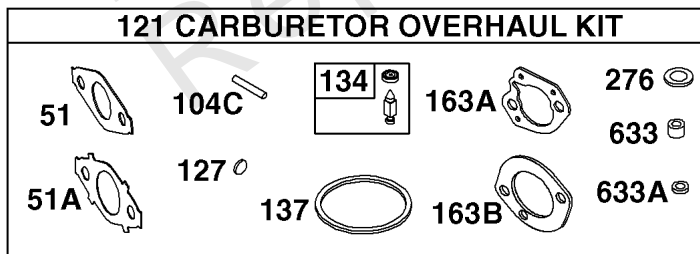

Carburetor, Fuel Supply

REF NO	PART NO	QTY	DESCRIPTION
51	692555		GASKET, Intake -(2 Required)
51A	791718		GASKET, Intake
95	691636		SCREW -(Throttle Valve)
97	690024		SHAFT, Throttle
97C	797628		SHAFT, Throttle
98	398185		KIT, Idle Speed -(Idle Speed) (Lmt 26, 27, 28, 31)
98C	797156		KIT, Idle Speed
104C	797622		PIN, Float Hinge
105A	797139		VALVE, Float Needle
108	692567		VALVE, Choke
109	690023		SHAFT, Choke
109A	693628		SHAFT, Choke
109C	790624		SHAFT, Choke
117	498978		JET, Main -(Standard)
117D	798661		JET, Main -(Standard)
118	498975		JET, Main -(High Altitude)
118D	798660		JET, Main -(High Altitude)
121	792006		KIT, Carburetor Overhaul
121D	797634		KIT, Carburetor Overhaul
122	795208		SPACER, Carburetor -(Grey/Coffee)
122	795643		SPACER, Carburetor -(Black)
125D	798653		CARBURETOR
127	691739		PLUG, Welch
127E	797633		PLUG, Welch
130	691181		VALVE, Throttle
130D	797630		VALVE, Throttle
133	398187		FLOAT, Carburetor
133B	797136		FLOAT, Carburetor
134	398188		KIT, Needle/Seat
137	693981		GASKET, Float Bowl
137C	797625		GASKET, Float Bowl
163A	792870		GASKET, Air Cleaner -(High Mount Air Cleaner)
163B	696024		GASKET, Air Cleaner -(Flat Panel Air Cleaner)
186	692317		CONNECTOR, Hose
187	791766		LINE, Fuel -(Cut To Required Length)
187A	791867		LINE, Fuel -(Molded)
187B	791874		LINE, Fuel -(Molded)
187D	795046		LINE, Fuel -(Molded)
187C	791866		LINE, Fuel -(Molded)
190	699220		SCREW -(Fuel Tank)