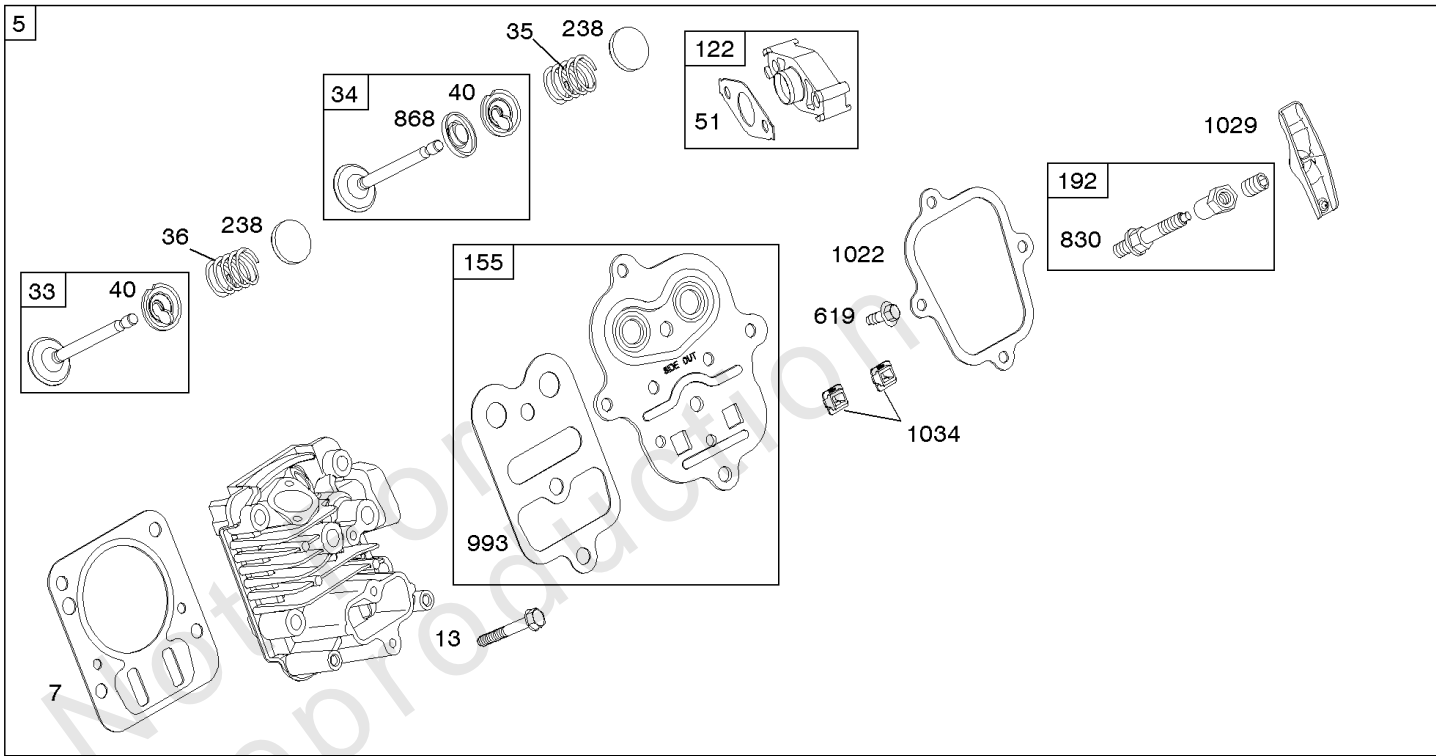

Crankcase Cover, Gear Reduction, Lubrication

REF NO	PART NO	QTY	DESCRIPTION
3	299819S		SEAL, Oil -(Magneto Side)
12	699485		GASKET, Crankcase
15B	792750		PLUG, Oil Drain
17	798538		BEARING, Ball
17B	99158		BEARING, Ball
18	699804		COVER, Crankcase
20	692550		SEAL, Oil -(PTO Side)
20A	691952		SEAL, Oil -(PTO Side)
21	281658S		CAP, Oil Fill
22	799318		SCREW -(Crankcase Cover/Sump)
79A	792746		CASE, Gear Reduction
80	792755		GASKET, Gear Case
82B	792753		SCREW -(Gear Reduction Case)
83A	792756		SHAFT, Auxiliary Drive
84A	792759		PLUG, Breather
85A	690711		SCREW -(Gear Cover)
86A	795647		COVER, Gear
87A	792752		SEAL, Gear Reduction
88A	792760		GASKET, Gear Cover/Housing
170	699818		STUD -(Crankcase Cover/Sump)
219	693578		GEAR, Governor
220	691724		WASHER -(Governor Gear)
287	699234		SCREW -(Dipstick Tube)
415	693463		PLUG
415B	792749		PLUG
522	697689		PLUG, Dipstick/Fill
523	693618		DIPSTICK
524	281370S		SEAL, O-Ring -(Dipstick Tube)
742	692564		RETAINER, E Ring
746	790278		GEAR, Idler
842	691031		SEAL, O-Ring -(Dipstick Tube)
847	693617		DIPSTICK/TUBE ASSEMBLY