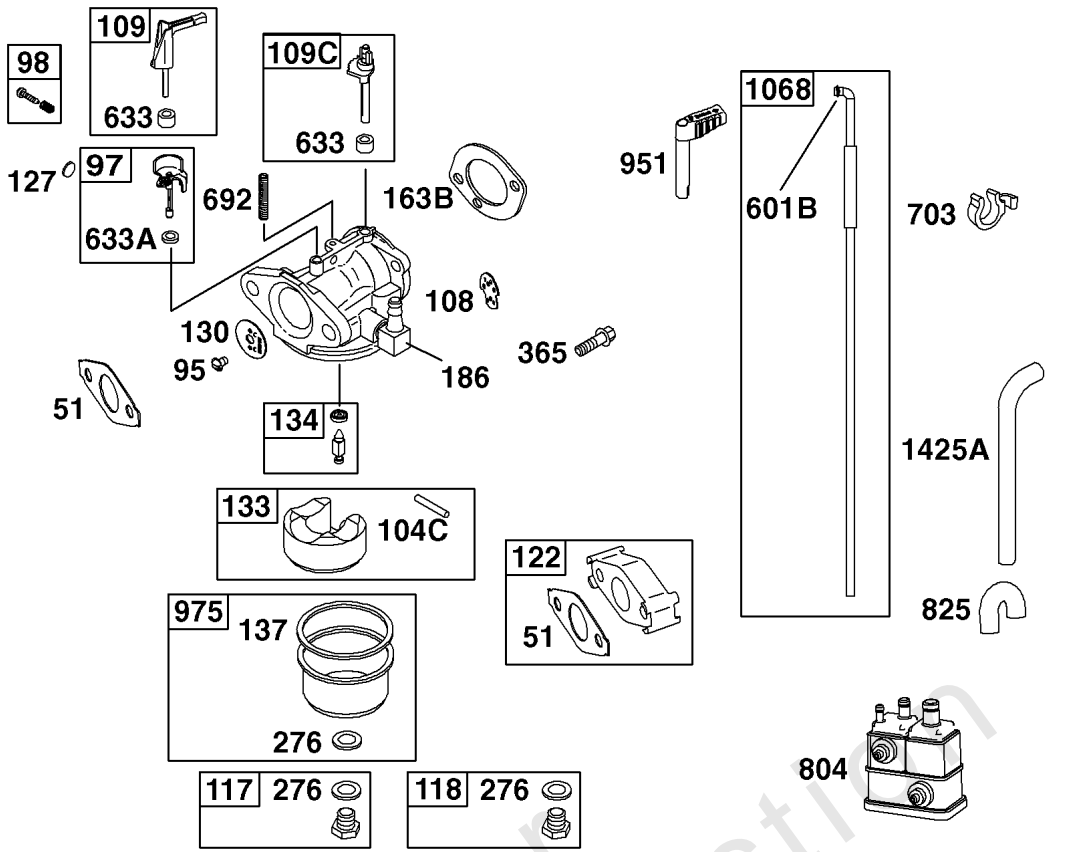

Carburetor, Fuel Supply

REF NO	PART NO	QTY	DESCRIPTION
190B	795047		SCREW -(Fuel Tank)
240	394358S		FILTER, Fuel
276	271716		WASHER, Sealing
276C	797632		WASHER, Sealing
365	699484		SCREW -(Carburetor)
601	791850		CLAMP, Hose
601B	795230		CLAMP, Hose
633	693867		SEAL, Choke/Throttle Shaft
633A	691321		SEAL, Choke/Throttle Shaft -(Throttle Shaft)
633B	797629		SEAL, Choke/Throttle Shaft
692	690572		SPRING, Detent -(Choke)
692B	797624		SPRING, Detent
703	795222		CLIP
804	795223		CANISTER, Carbon -(EVAP)
825	795226		HOSE, Air
951	790630		LEVER, Choke
957	795221		CAP, Fuel Tank
957A	799719		CAP, Fuel Tank
958	698180		VALVE, Fuel Shut Off
972	795705		TANK, Fuel
972A	799863		TANK, Fuel
975	796611		BOWL, Float
975C	797631		BOWL, Float
1068	795229		HOSE/CLAMP ASSEMBLY
1345	699887		FILTER, Filler Neck
1345A	792917		FILTER, Filler Neck
1425A	795227		HOSE, Purge Line