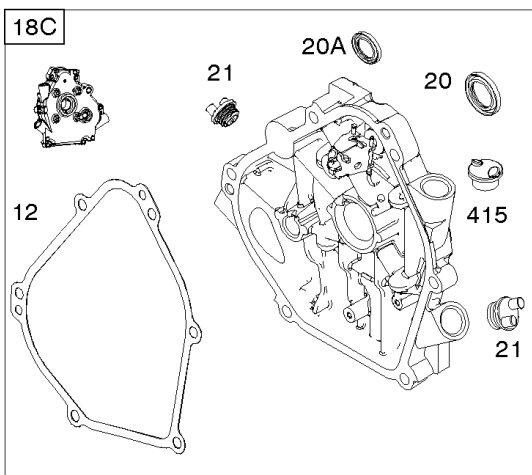

Crankcase Cover, Gear Reduction, Lubrication

Mfg. No: 12T102-0023-F8

- 21
- 415
- 522
- 170
- 22