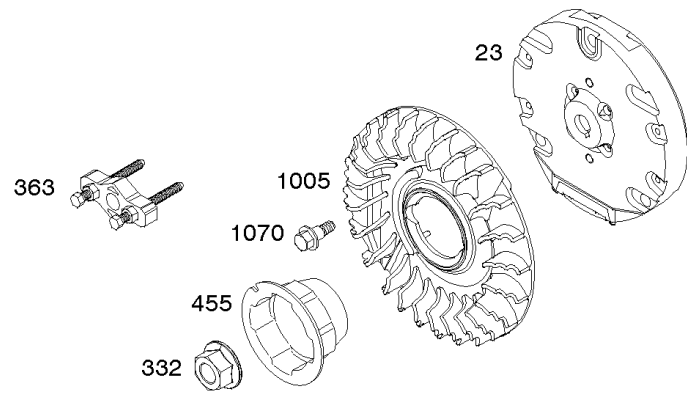

Blower Housing, Flywheel, Rewind Starter

REF NO	PART NO	QTY	DESCRIPTION
23	699488		FLYWHEEL
37	699661		GUARD, Flywheel
55	791848		HOUSING, Rewind Starter -Used After Code Date 08030200 -Used Before Code Date 12010100
55	691422		HOUSING, Rewind Starter -Used Before Code Date 08030300
55	-----		Housing-Rewind Starter -(Not Serviced Separate. Service With Rewind Assembly.) -Used After Code Date 11123100
58	693389		ROPE, Starter -(Cut To Required Length)
60	490652		HANDLE, Starter Rope
65	699228		SCREW -(Rewind Starter) (Metric)
78	699205		SCREW -(Flywheel Guard)
304	699598		HOUSING, Blower
305	699481		SCREW -(Blower Housing)
332	591988		NUT -(Flywheel)
363	19203		PULLER, Flywheel
455	591302		CUP, Flywheel
456	692299		PLATE, Pawl Friction -Used Before Code Date 12010100
456	-----		Plate-Pawl Friction -(Not Serviced Separate. Service With Rewind Assembly.) -Used After Code Date 11123100
459	281505S		PAWL, Ratchet -Used Before Code Date 12010100
459	-----		Pawl-Ratchet -(Not Serviced Separate. Service With Rewind Assembly.) -Used After Code Date 11123100
597	691696		SCREW -(Pawl Friction Plate) -Used Before Code Date 12010100
597	-----		Screw -(Pawl Friction Plate) (Not Serviced Separate. Service With Rewind Assembly.) -Used After Code Date 11123100
608C	591301		STARTER, Rewind
689	691855		SPRING, Friction -Used Before Code Date 12010100
689	-----		Spring-Friction -(Not Serviced Separate. Service With Rewind Assembly.) -Used After Code Date 11123100
1005	794273		FAN, Flywheel
1070	699201		SCREW -(Flywheel Fan)
1210	498144		PULLEY/SPRING ASSEMBLY -(Pulley) -Used Before Code Date 08030300
1210	791849		PULLEY/SPRING ASSEMBLY -(Pulley) -Used After Code Date 08030200 -Used Before Code Date 12010100
1210	-----		Pulley/Spring Assembly -(Pulley) (Not Serviced Separate. Service With Rewind Assembly.) -Used After Code Date 11123100