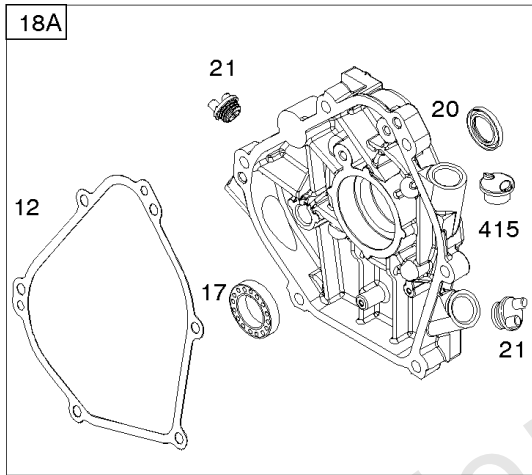

Crankcase Cover, Gear Reduction, Lubrication

Mfg. No: 12T102-0023-F8

- 21
- 415
- 522
- 170
- 22