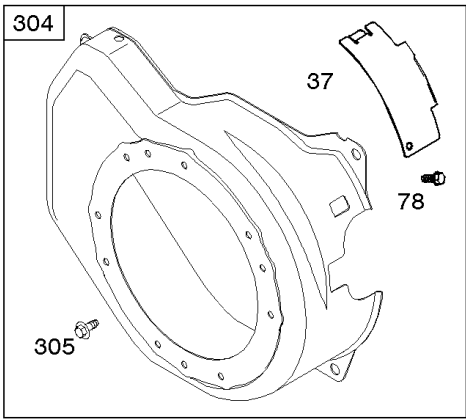

Blower Housing, Flywheel, Rewind Starter

REF NO	PART NO	QTY	DESCRIPTION
23	699488		FLYWHEEL
37	699661		GUARD, Flywheel
55	791848		HOUSING, Rewind Starter -Used After Code Date 08030200 -Used Before Code Date 12010100
55	691422		HOUSING, Rewind Starter -Used Before Code Date 08030300
55	-----		Housing-Rewind Starter -(Not Serviced Separate. Service With Rewind Assembly.) -Used After Code Date 11123100
58	693389		ROPE, Starter -(Cut To Required Length)
60	490652		HANDLE, Starter Rope
65	699228		SCREW -(Rewind Starter) (Metric)
78	699205		SCREW -(Flywheel Guard)
304	699598		HOUSING, Blower
305	699481		SCREW -(Blower Housing)
332	591988		NUT -(Flywheel)
363	19203		PULLER, Flywheel
455	591302		CUP, Flywheel
456	692299		PLATE, Pawl Friction -Used Before Code Date 12010100
456	-----		Plate-Pawl Friction -(Not Serviced Separate. Service With Rewind Assembly.) -Used After Code Date 11123100
459	281505S		PAWL, Ratchet -Used Before Code Date 12010100
459	-----		Pawl-Ratchet -(Not Serviced Separate. Service With Rewind Assembly.) -Used After Code Date 11123100
597	691696		SCREW -(Pawl Friction Plate) -Used Before Code Date 12010100
597	-----		Screw -(Pawl Friction Plate) (Not Serviced Separate. Service With Rewind Assembly.) -Used After Code Date 11123100
608C	591301		STARTER, Rewind
689	691855		SPRING, Friction -Used Before Code Date 12010100
689	-----		Spring-Friction -(Not Serviced Separate. Service With Rewind Assembly.) -Used After Code Date 11123100
1005	794273		FAN, Flywheel
1070	699201		SCREW -(Flywheel Fan)
1210	498144		PULLEY/SPRING ASSEMBLY -(Pulley) -Used Before Code Date 08030300
1210	791849		PULLEY/SPRING ASSEMBLY -(Pulley) -Used After Code Date 08030200 -Used Before Code Date 12010100
1210	-----		Pulley/Spring Assembly -(Pulley) (Not Serviced Separate. Service With Rewind Assembly.) -Used After Code Date 11123100