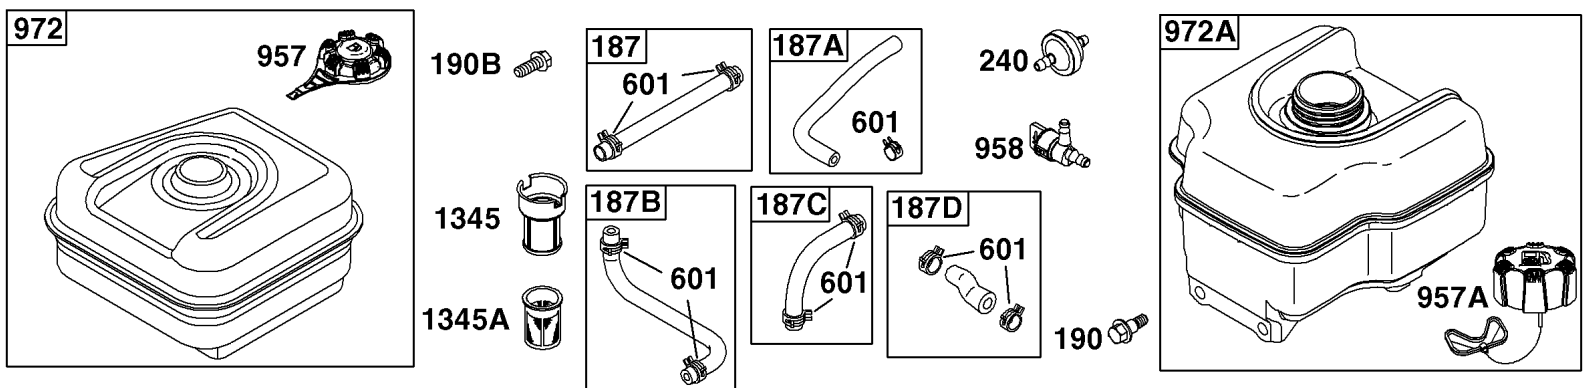

- 1036 EMISSIONS LABEL
- 1058 OPERATOR'S MANUAL
- 1319 WARNING LABEL
- 1319A WARNING LABEL
- 1330 REPAIR MANUAL

Camshaft, Crankshaft, Cylinder, Piston Group

REF NO	PART NO	QTY	DESCRIPTION
615	692576		RETAINER, Governor Shaft
616	692547		CRANK, Governor
718	690959		PIN, Locating
741	695087		GEAR, Timing -(Metal)
741A	593499		GEAR, Timing -(Nylon)
868	795440		SEAL, Valve
883	691893		GASKET, Exhaust
883A	692237		GASKET, Exhaust
993	694088		GASKET, Cylinder Head Plate
1022	691890		GASKET, Rocker Cover
1036	-----		Label-Emissions -(Available From A Briggs & Stratton Authorized Dealer)
1058	277040		MANUAL, Operator's
1319	794467		LABEL, Warning
1319A	797669		LABEL, Warning
1330	272147		MANUAL, Repair