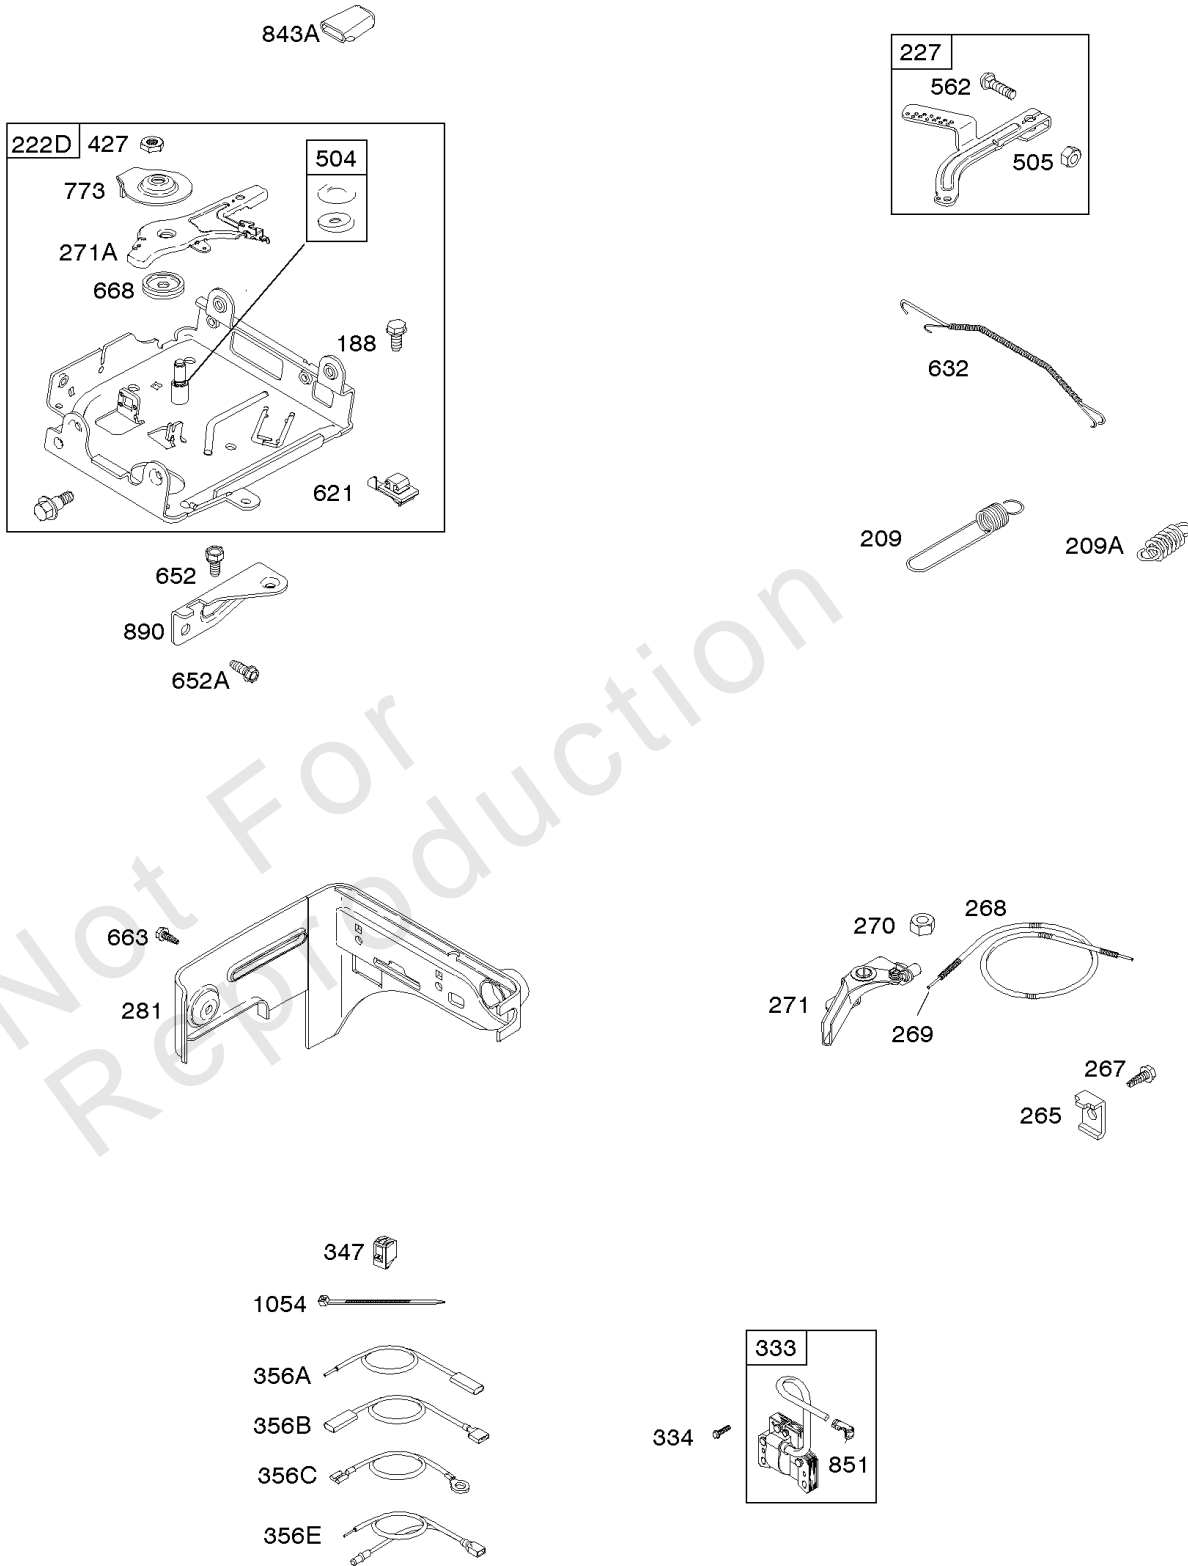

Not For
Reproduction

Controls, Governor Spring, Ignition

REF NO	PART NO	QTY	DESCRIPTION
188	699479		SCREW -(Control Bracket)
209	693206		SPRING, Governor
222D	793107		BRACKET, Control
227	794367		LEVER, Governor Control
265	691024		CLAMP, Casing
267	699492		SCREW -(Casing Clamp)
268	691025		CASING, Control Wire -(Cut To Required Length)
269	691026		WIRE, Control -(Cut To Required Length)
270	691027		NUT -(Control Wire Casing)
271	691028		LEVER, Control
271A	694256		LEVER, Control
281	793122		PANEL, Control
333	796964		ARMATURE, Magneto
334	699477		SCREW -(Magneto Armature)
347	795333		SWITCH, Rocker
356A	692390		WIRE, Stop
356E	695814		WIRE, Stop
356B	692602		WIRE, Stop
356C	695630		WIRE, Stop
427	694255		NUT -(Control Bracket) (SAE)
427	798458		NUT -(Control Bracket) (Metric)
504	695383		SET, Friction Washer
505	691251		NUT -(Governor Control Lever)
562	691119		BOLT -(Governor Control Lever)
621	692310		SWITCH, Stop
632	693408		SPRING/LINK, Mechanical Governor
652	699755		SCREW -(Support Bracket)
652A	699230		SCREW -(Support Bracket)
663	699206		SCREW -(Control Panel)
668	694257		SPACER
773	694258		RETAINER -(Control Bracket)
843A	695588		SLEEVE, Lever
851	493880S		TERMINAL, Spark Plug
890	790203		BRACKET, Support
1054	280275		TIE, Cable