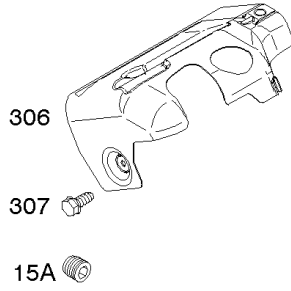

- 1036 EMISSIONS LABEL
- 1058 OPERATOR'S MANUAL
- 1319 WARNING LABEL
- 1319A WARNING LABEL
- 1330 REPAIR MANUAL