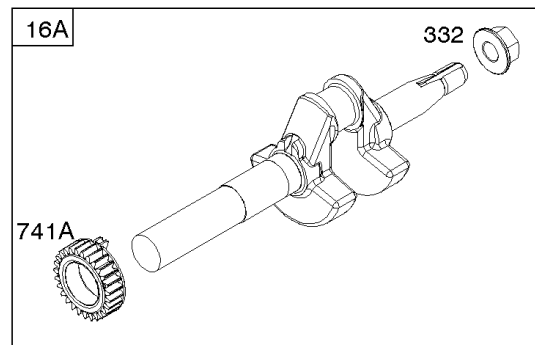

- 1036 EMISSIONS LABEL
- 1058 OPERATOR'S MANUAL
- 1319 WARNING LABEL
- 1319A WARNING LABEL
- 1330 REPAIR MANUAL