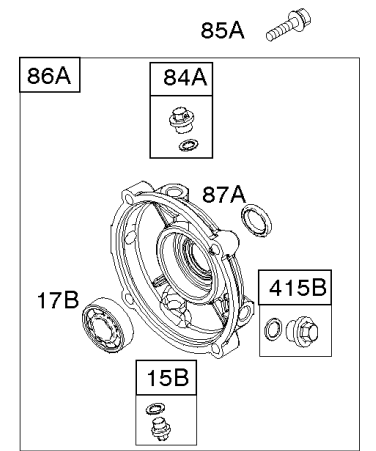

Crankcase Cover, Gear Reduction, Lubrication

Mfg. No: 12T102-0023-F8

- 21
- 415
- 522
- 170
- 22