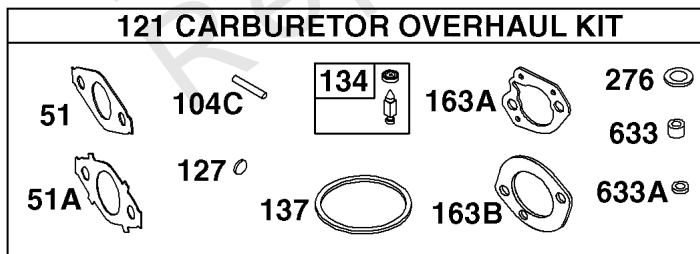

Carburetor, Fuel Supply

REF NO	PART NO	QTY	DESCRIPTION
190B	795047		SCREW -(Fuel Tank)
240	394358S		FILTER, Fuel
276	271716		WASHER, Sealing
276C	797632		WASHER, Sealing
365	699484		SCREW -(Carburetor)
601	791850		CLAMP, Hose
601B	795230		CLAMP, Hose
633	693867		SEAL, Choke/Throttle Shaft
633A	691321		SEAL, Choke/Throttle Shaft -(Throttle Shaft)
633B	797629		SEAL, Choke/Throttle Shaft
692	690572		SPRING, Detent -(Choke)
692B	797624		SPRING, Detent
703	795222		CLIP
804	795223		CANISTER, Carbon -(EVAP)
825	795226		HOSE, Air
951	790630		LEVER, Choke
957	795221		CAP, Fuel Tank
957A	799719		CAP, Fuel Tank
958	698180		VALVE, Fuel Shut Off
972	795705		TANK, Fuel
972A	799863		TANK, Fuel
975	796611		BOWL, Float
975C	797631		BOWL, Float
1068	795229		HOSE/CLAMP ASSEMBLY
1345	699887		FILTER, Filler Neck
1345A	792917		FILTER, Filler Neck
1425A	795227		HOSE, Purge Line