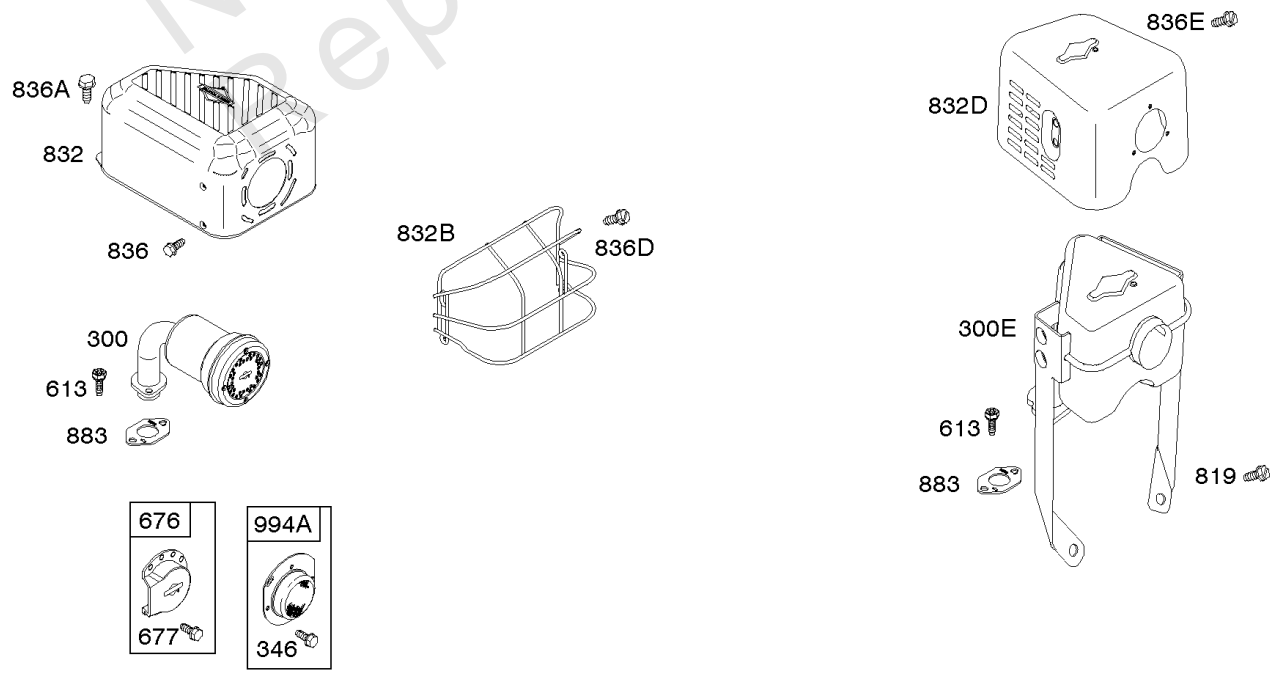

Air Cleaner, Exhaust System

REF NO	PART NO	QTY	DESCRIPTION
11	692600		TUBE, Breather -(Flat Panel Air Cleaner)
11A	693647		TUBE, Breather -(High Mount Air Cleaner)
11B	790632		TUBE, Breather -(Ultra Low Mount Air Cleaner)
161	699207		BASE, Air Cleaner -(Flat Panel Air Cleaner)
163A	792870		GASKET, Air Cleaner -(High Mount Air Cleaner)
163B	696024		GASKET, Air Cleaner -(Flat Panel Air Cleaner)
300	693593		MUFFLER
300E	791595		MUFFLER
346	690661		SCREW -(Spark Arrestor) (SAE)
346	699203		SCREW -(Spark Arrestor) (Metric)
425	699208		SCREW -(Air Cleaner Cover)
425A	699492		SCREW -(Air Cleaner Cover)
445	491588S		FILTER, A/C Cartridge -(Flat Panel Air Cleaner)
445A	697029		FILTER, A/C Cartridge -(High Mount Air Cleaner)
467	691668		KNOB, Air Cleaner Cover
535	493537S		FILTER, Air Cleaner Foam -(Flat Panel)
535A	273356S		FILTER, Air Cleaner Foam -(High Mount Air Cleaner)
613	791972		SCREW -(Muffler)
676	796956		DEFLECTOR, Muffler
677	690661		SCREW -(Muffler Deflector) (SAE)
677	699203		SCREW -(Muffler Deflector) (Metric)
819	699233		SCREW -(Muffler Bracket)
832	693583		GUARD, Muffler
832B	696516		MUFFLER
832D	796240		GUARD, Muffler
836	699203		SCREW -(Muffler Guard)
836A	699632		SCREW -(Muffler Guard)
836D	699204		SCREW -(Muffler Guard)
836E	699755		SCREW -(Muffler Guard)
862	693462		STRAP/STUD, Air Cleaner Mounting
875	591306		BASE, Air Cleaner
883	691893		GASKET, Exhaust
961	698304		SCREW -(Air Cleaner Bracket)
968	692584		COVER, Air Cleaner
968A	693460		COVER, Air Cleaner