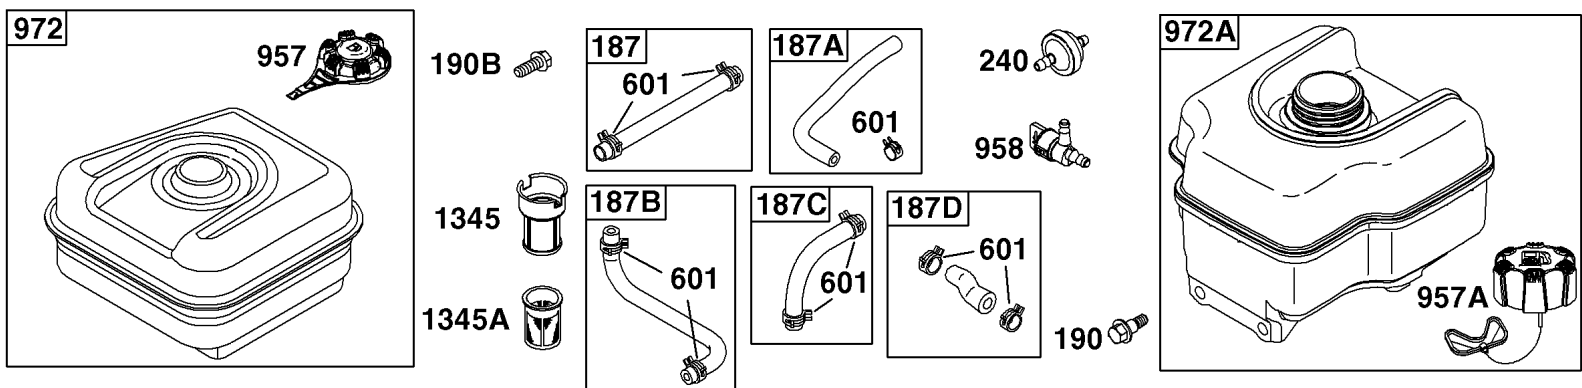

Carburetor, Fuel Supply

REF NO	PART NO	QTY	DESCRIPTION
190B	795047		SCREW -(Fuel Tank)
240	394358S		FILTER, Fuel
276	271716		WASHER, Sealing
276C	797632		WASHER, Sealing
365	699484		SCREW -(Carburetor)
601	791850		CLAMP, Hose
601B	795230		CLAMP, Hose
633	693867		SEAL, Choke/Throttle Shaft
633A	691321		SEAL, Choke/Throttle Shaft -(Throttle Shaft)
633B	797629		SEAL, Choke/Throttle Shaft
692	690572		SPRING, Detent -(Choke)
692B	797624		SPRING, Detent
703	795222		CLIP
804	795223		CANISTER, Carbon -(EVAP)
825	795226		HOSE, Air
951	790630		LEVER, Choke
957	795221		CAP, Fuel Tank
957A	799719		CAP, Fuel Tank
958	698180		VALVE, Fuel Shut Off
972	795705		TANK, Fuel
972A	799863		TANK, Fuel
975	796611		BOWL, Float
975C	797631		BOWL, Float
1068	795229		HOSE/CLAMP ASSEMBLY
1345	699887		FILTER, Filler Neck
1345A	792917		FILTER, Filler Neck
1425A	795227		HOSE, Purge Line