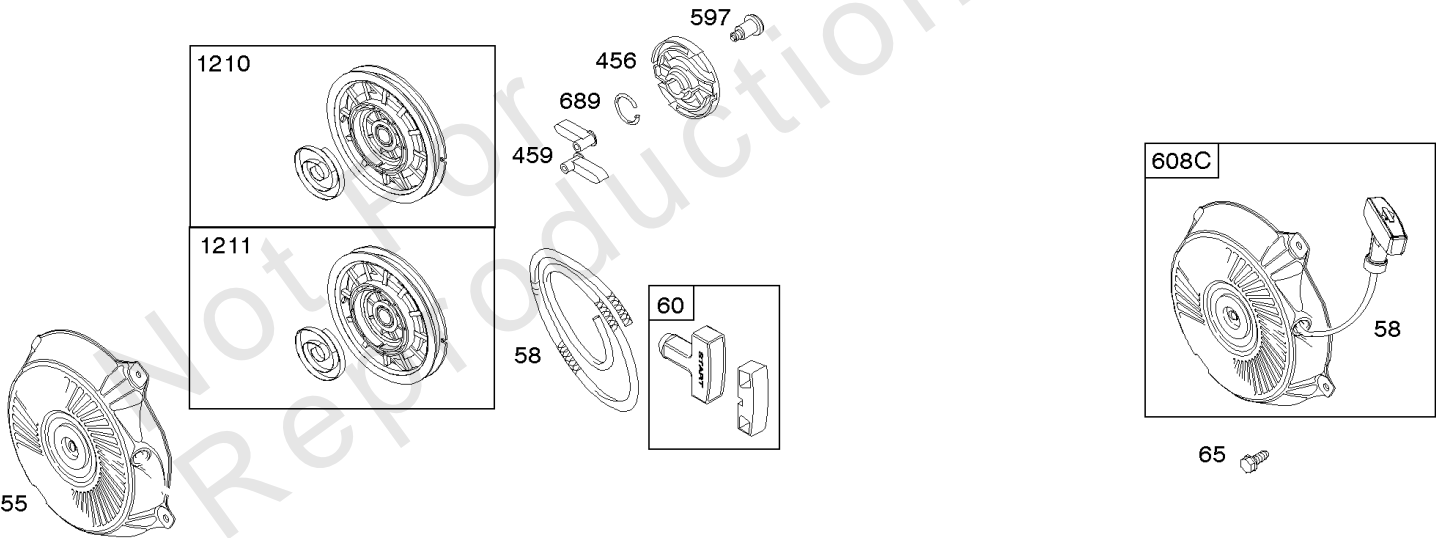

Blower Housing, Flywheel, Rewind Starter

REF NO	PART NO	QTY	DESCRIPTION
23	699488		FLYWHEEL
37	699661		GUARD, Flywheel
55	791848		HOUSING, Rewind Starter -Used After Code Date 08030200 -Used Before Code Date 12010100
55	691422		HOUSING, Rewind Starter -Used Before Code Date 08030300
55	-----		Housing-Rewind Starter -(Not Serviced Separate. Service With Rewind Assembly.) -Used After Code Date 11123100
58	693389		ROPE, Starter -(Cut To Required Length)
60	490652		HANDLE, Starter Rope
65	699228		SCREW -(Rewind Starter) (Metric)
78	699205		SCREW -(Flywheel Guard)
304	699598		HOUSING, Blower
305	699481		SCREW -(Blower Housing)
332	591988		NUT -(Flywheel)
363	19203		PULLER, Flywheel
455	591302		CUP, Flywheel
456	692299		PLATE, Pawl Friction -Used Before Code Date 12010100
456	-----		Plate-Pawl Friction -(Not Serviced Separate. Service With Rewind Assembly.) -Used After Code Date 11123100
459	281505S		PAWL, Ratchet -Used Before Code Date 12010100
459	-----		Pawl-Ratchet -(Not Serviced Separate. Service With Rewind Assembly.) -Used After Code Date 11123100
597	691696		SCREW -(Pawl Friction Plate) -Used Before Code Date 12010100
597	-----		Screw -(Pawl Friction Plate) (Not Serviced Separate. Service With Rewind Assembly.) -Used After Code Date 11123100
608C	591301		STARTER, Rewind
689	691855		SPRING, Friction -Used Before Code Date 12010100
689	-----		Spring-Friction -(Not Serviced Separate. Service With Rewind Assembly.) -Used After Code Date 11123100
1005	794273		FAN, Flywheel
1070	699201		SCREW -(Flywheel Fan)
1210	498144		PULLEY/SPRING ASSEMBLY -(Pulley) -Used Before Code Date 08030300
1210	791849		PULLEY/SPRING ASSEMBLY -(Pulley) -Used After Code Date 08030200 -Used Before Code Date 12010100
1210	-----		Pulley/Spring Assembly -(Pulley) (Not Serviced Separate. Service With Rewind Assembly.) -Used After Code Date 11123100