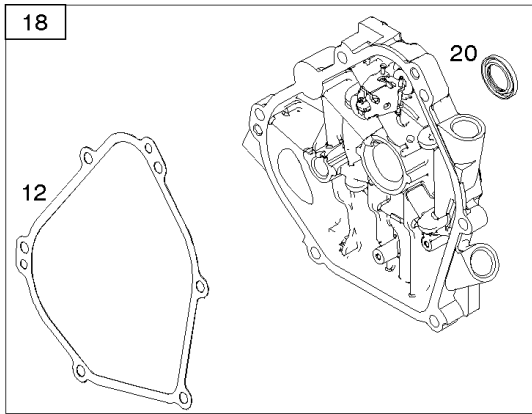

Crankcase Cover, Gear Reduction, Lubrication

Mfg. No: 12T102-0023-F8

- 21
- 415
- 522
- 170
- 22