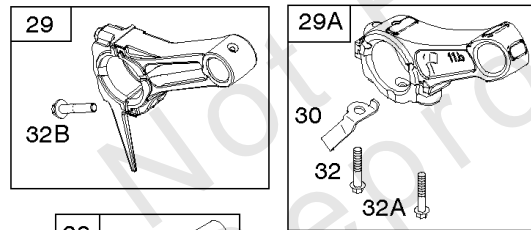

- 1036 EMISSIONS LABEL
- 1058 OPERATOR'S MANUAL
- 1319 WARNING LABEL
- 1319A WARNING LABEL
- 1330 REPAIR MANUAL