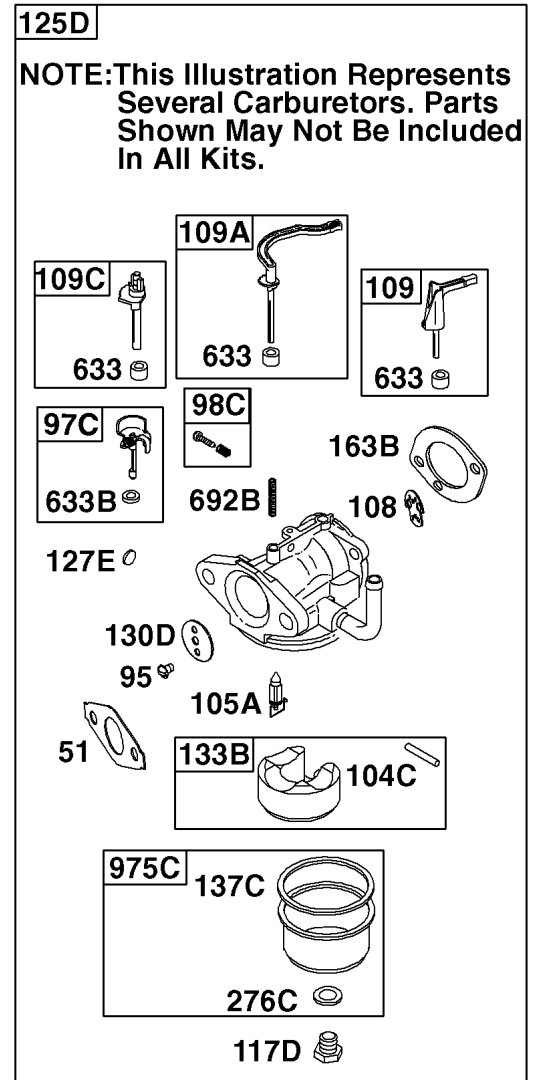

Carburetor, Fuel Supply

REF NO	PART NO	QTY	DESCRIPTION
190B	795047		SCREW -(Fuel Tank)
240	394358S		FILTER, Fuel
276	271716		WASHER, Sealing
276C	797632		WASHER, Sealing
365	699484		SCREW -(Carburetor)
601	791850		CLAMP, Hose
601B	795230		CLAMP, Hose
633	693867		SEAL, Choke/Throttle Shaft
633A	691321		SEAL, Choke/Throttle Shaft -(Throttle Shaft)
633B	797629		SEAL, Choke/Throttle Shaft
692	690572		SPRING, Detent -(Choke)
692B	797624		SPRING, Detent
703	795222		CLIP
804	795223		CANISTER, Carbon -(EVAP)
825	795226		HOSE, Air
951	790630		LEVER, Choke
957	795221		CAP, Fuel Tank
957A	799719		CAP, Fuel Tank
958	698180		VALVE, Fuel Shut Off
972	795705		TANK, Fuel
972A	799863		TANK, Fuel
975	796611		BOWL, Float
975C	797631		BOWL, Float
1068	795229		HOSE/CLAMP ASSEMBLY
1345	699887		FILTER, Filler Neck
1345A	792917		FILTER, Filler Neck
1425A	795227		HOSE, Purge Line