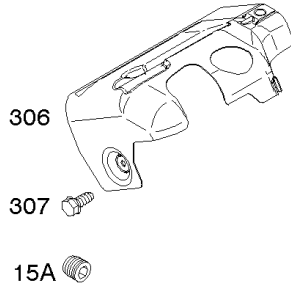

Not For Reproduction

- 1036 EMISSIONS LABEL
- 1058 OPERATOR'S MANUAL
- 1319 WARNING LABEL
- 1319A WARNING LABEL
- 1330 REPAIR MANUAL

Camshaft, Crankshaft, Cylinder, Piston Group

REF NO	PART NO	QTY	DESCRIPTION
1	699510		CYLINDER ASSEMBLY
2	796961		KIT, Bushing/Seal -(Magneto Side)
3	299819S		SEAL, Oil -(Magneto Side)
7	698210		GASKET, Cylinder Head
12	699485		GASKET, Crankcase
15	691686		PLUG, Oil Drain -(Square Head)
15A	691682		PLUG, Oil Drain -(Flush)
16	797070		CRANKSHAFT -(Metal) -Used Before Code Date 13050600
16A	593495		CRANKSHAFT -(Nylon) -Used After Code Date 13050500
17	798538		BEARING, Ball
17A	690824		BEARING, Ball
20	692550		SEAL, Oil -(PTO Side)
20A	691952		SEAL, Oil -(PTO Side)
24	796335		KEY, Flywheel
25	795429		PISTON ASSEMBLY -(Standard)
25	799064		PISTON ASSEMBLY -(.020 Oversize)
26	791969		SET, Ring -(Standard)
26	791324		SET, Ring -(.020 Oversize)
27	691866		LOCK, Piston Pin
28	499423		PIN, Piston -(Standard)
29	798813		ROD, Connecting
29A	792247		ROD, Connecting -(.020 Undersize)
30	791584		DIPPER, Connecting Rod
32	691664		SCREW -(Connecting Rod)
32A	695759		SCREW -(Connecting Rod)
32B	791784		SCREW -(Connecting Rod)
46	693404		CAMSHAFT
51	692555		GASKET, Intake -(2 Required)
163B	696024		GASKET, Air Cleaner -(Flat Panel Air Cleaner)
306	795334		SHIELD, Cylinder
307	699483		SCREW -(Cylinder Shield)
332	591988		NUT -(Flywheel)
358	791797		GASKET SET, Engine
377	690979		KEY, Woodruff
552	692346		BUSHING, Governor Crank