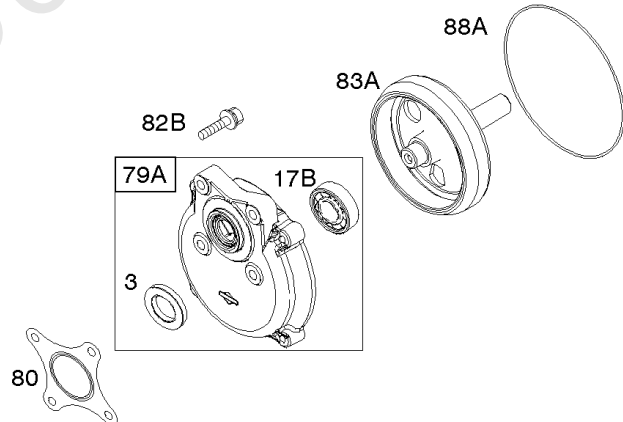

Crankcase Cover, Gear Reduction, Lubrication

Mfg. No: 12T102-0023-F8

- 21
- 415
- 522
- 170
- 22