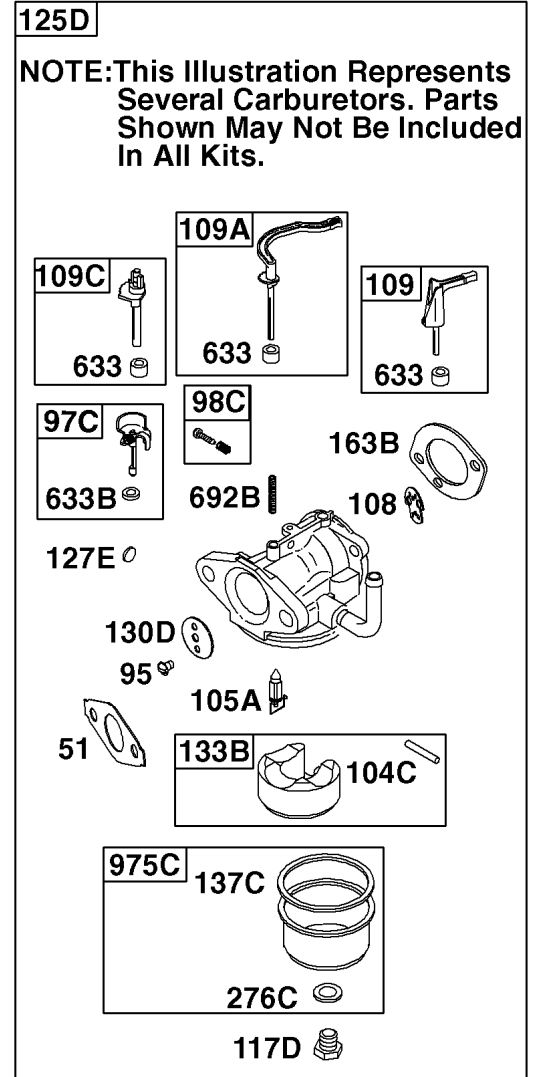

Carburetor, Fuel Supply

REF NO	PART NO	QTY	DESCRIPTION
51	692555		GASKET, Intake -(2 Required)
51A	791718		GASKET, Intake
95	691636		SCREW -(Throttle Valve)
97	690024		SHAFT, Throttle
97C	797628		SHAFT, Throttle
98	398185		KIT, Idle Speed -(Idle Speed) (Lmt 26, 27, 28, 31)
98C	797156		KIT, Idle Speed
104C	797622		PIN, Float Hinge
105A	797139		VALVE, Float Needle
108	692567		VALVE, Choke
109	690023		SHAFT, Choke
109A	693628		SHAFT, Choke
109C	790624		SHAFT, Choke
117	498978		JET, Main -(Standard)
117D	798661		JET, Main -(Standard)
118	498975		JET, Main -(High Altitude)
118D	798660		JET, Main -(High Altitude)
121	792006		KIT, Carburetor Overhaul
121D	797634		KIT, Carburetor Overhaul
122	795208		SPACER, Carburetor -(Grey/Coffee)
122	795643		SPACER, Carburetor -(Black)
125D	798653		CARBURETOR
127	691739		PLUG, Welch
127E	797633		PLUG, Welch
130	691181		VALVE, Throttle
130D	797630		VALVE, Throttle
133	398187		FLOAT, Carburetor
133B	797136		FLOAT, Carburetor
134	398188		KIT, Needle/Seat
137	693981		GASKET, Float Bowl
137C	797625		GASKET, Float Bowl
163A	792870		GASKET, Air Cleaner -(High Mount Air Cleaner)
163B	696024		GASKET, Air Cleaner -(Flat Panel Air Cleaner)
186	692317		CONNECTOR, Hose
187	791766		LINE, Fuel -(Cut To Required Length)
187A	791867		LINE, Fuel -(Molded)
187B	791874		LINE, Fuel -(Molded)
187D	795046		LINE, Fuel -(Molded)
187C	791866		LINE, Fuel -(Molded)
190	699220		SCREW -(Fuel Tank)