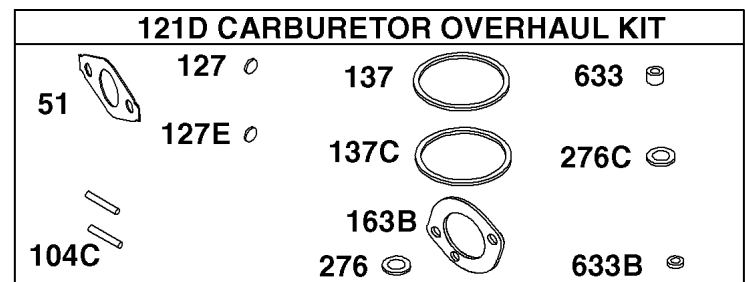

Carburetor, Fuel Supply

REF NO	PART NO	QTY	DESCRIPTION
51	692555		GASKET, Intake -(2 Required)
51A	791718		GASKET, Intake
95	691636		SCREW -(Throttle Valve)
97	690024		SHAFT, Throttle
97C	797628		SHAFT, Throttle
98	398185		KIT, Idle Speed -(Idle Speed) (Lmt 26, 27, 28, 31)
98C	797156		KIT, Idle Speed
104C	797622		PIN, Float Hinge
105A	797139		VALVE, Float Needle
108	692567		VALVE, Choke
109	690023		SHAFT, Choke
109A	693628		SHAFT, Choke
109C	790624		SHAFT, Choke
117	498978		JET, Main -(Standard)
117D	798661		JET, Main -(Standard)
118	498975		JET, Main -(High Altitude)
118D	798660		JET, Main -(High Altitude)
121	792006		KIT, Carburetor Overhaul
121D	797634		KIT, Carburetor Overhaul
122	795208		SPACER, Carburetor -(Grey/Coffee)
122	795643		SPACER, Carburetor -(Black)
125D	798653		CARBURETOR
127	691739		PLUG, Welch
127E	797633		PLUG, Welch
130	691181		VALVE, Throttle
130D	797630		VALVE, Throttle
133	398187		FLOAT, Carburetor
133B	797136		FLOAT, Carburetor
134	398188		KIT, Needle/Seat
137	693981		GASKET, Float Bowl
137C	797625		GASKET, Float Bowl
163A	792870		GASKET, Air Cleaner -(High Mount Air Cleaner)
163B	696024		GASKET, Air Cleaner -(Flat Panel Air Cleaner)
186	692317		CONNECTOR, Hose
187	791766		LINE, Fuel -(Cut To Required Length)
187A	791867		LINE, Fuel -(Molded)
187B	791874		LINE, Fuel -(Molded)
187D	795046		LINE, Fuel -(Molded)
187C	791866		LINE, Fuel -(Molded)
190	699220		SCREW -(Fuel Tank)