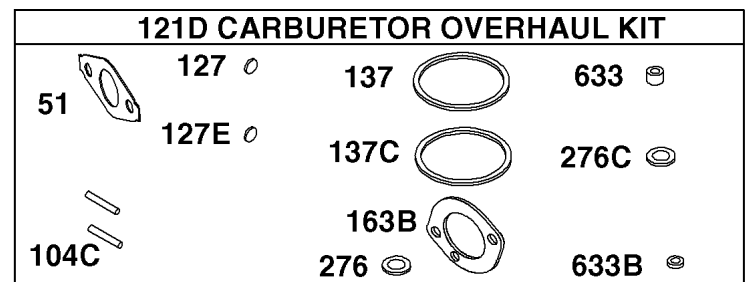

Carburetor, Fuel Supply

REF NO	PART NO	QTY	DESCRIPTION
190B	795047		SCREW -(Fuel Tank)
240	394358S		FILTER, Fuel
276	271716		WASHER, Sealing
276C	797632		WASHER, Sealing
365	699484		SCREW -(Carburetor)
601	791850		CLAMP, Hose
601B	795230		CLAMP, Hose
633	693867		SEAL, Choke/Throttle Shaft
633A	691321		SEAL, Choke/Throttle Shaft -(Throttle Shaft)
633B	797629		SEAL, Choke/Throttle Shaft
692	690572		SPRING, Detent -(Choke)
692B	797624		SPRING, Detent
703	795222		CLIP
804	795223		CANISTER, Carbon -(EVAP)
825	795226		HOSE, Air
951	790630		LEVER, Choke
957	795221		CAP, Fuel Tank
957A	799719		CAP, Fuel Tank
958	698180		VALVE, Fuel Shut Off
972	795705		TANK, Fuel
972A	799863		TANK, Fuel
975	796611		BOWL, Float
975C	797631		BOWL, Float
1068	795229		HOSE/CLAMP ASSEMBLY
1345	699887		FILTER, Filler Neck
1345A	792917		FILTER, Filler Neck
1425A	795227		HOSE, Purge Line