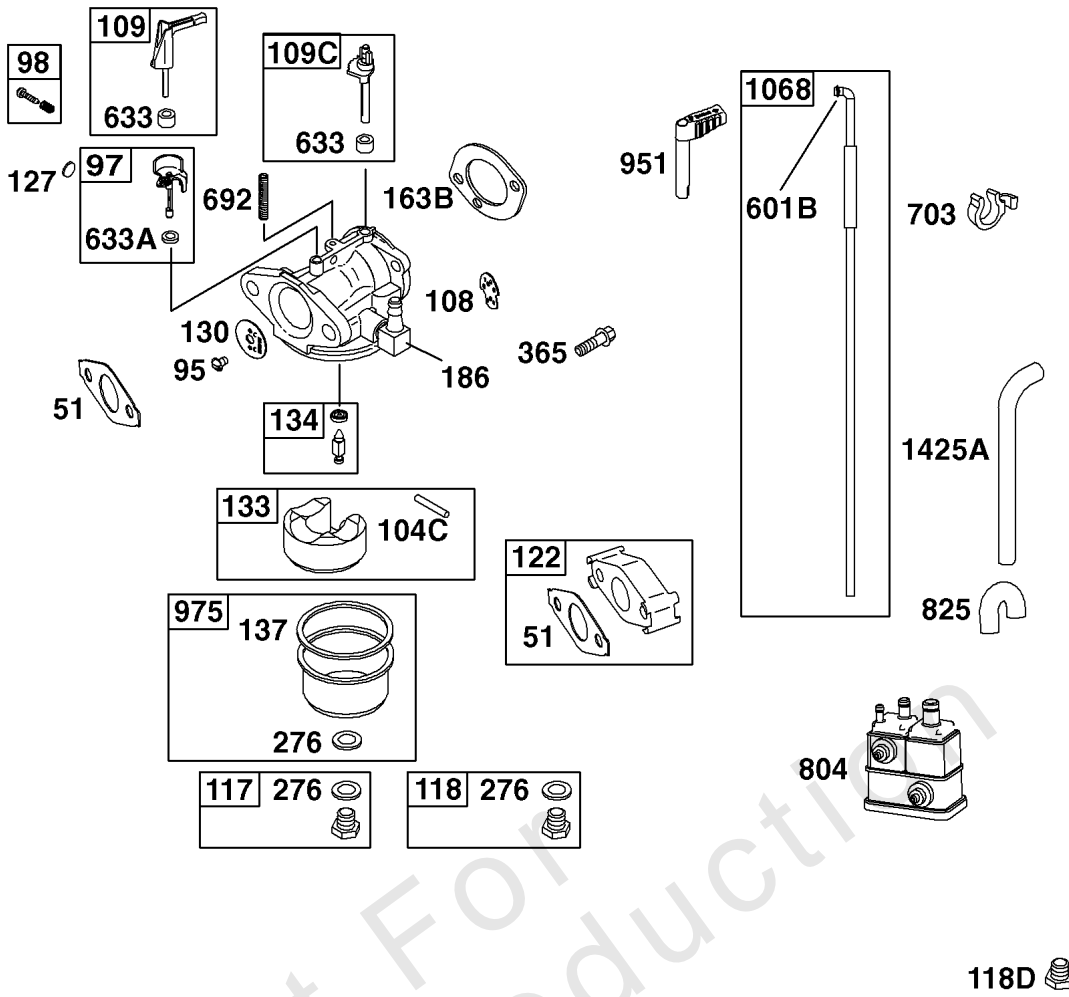

Carburetor, Fuel Supply

REF NO	PART NO	QTY	DESCRIPTION
51	692555		GASKET, Intake -(2 Required)
51A	791718		GASKET, Intake
95	691636		SCREW -(Throttle Valve)
97	690024		SHAFT, Throttle
97C	797628		SHAFT, Throttle
98	398185		KIT, Idle Speed -(Idle Speed) (Lmt 26, 27, 28, 31)
98C	797156		KIT, Idle Speed
104C	797622		PIN, Float Hinge
105A	797139		VALVE, Float Needle
108	692567		VALVE, Choke
109	690023		SHAFT, Choke
109A	693628		SHAFT, Choke
109C	790624		SHAFT, Choke
117	498978		JET, Main -(Standard)
117D	798661		JET, Main -(Standard)
118	498975		JET, Main -(High Altitude)
118D	798660		JET, Main -(High Altitude)
121	792006		KIT, Carburetor Overhaul
121D	797634		KIT, Carburetor Overhaul
122	795208		SPACER, Carburetor -(Grey/Coffee)
122	795643		SPACER, Carburetor -(Black)
125D	798653		CARBURETOR
127	691739		PLUG, Welch
127E	797633		PLUG, Welch
130	691181		VALVE, Throttle
130D	797630		VALVE, Throttle
133	398187		FLOAT, Carburetor
133B	797136		FLOAT, Carburetor
134	398188		KIT, Needle/Seat
137	693981		GASKET, Float Bowl
137C	797625		GASKET, Float Bowl
163A	792870		GASKET, Air Cleaner -(High Mount Air Cleaner)
163B	696024		GASKET, Air Cleaner -(Flat Panel Air Cleaner)
186	692317		CONNECTOR, Hose
187	791766		LINE, Fuel -(Cut To Required Length)
187A	791867		LINE, Fuel -(Molded)
187B	791874		LINE, Fuel -(Molded)
187D	795046		LINE, Fuel -(Molded)
187C	791866		LINE, Fuel -(Molded)
190	699220		SCREW -(Fuel Tank)