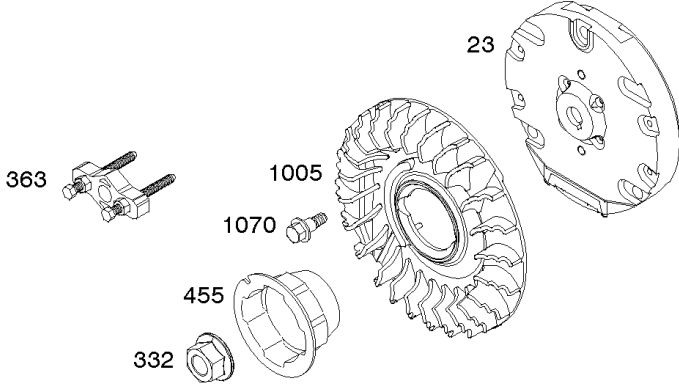

Blower Housing, Flywheel, Rewind Starter

REF NO	PART NO	QTY	DESCRIPTION
23	699488		FLYWHEEL
37	699661		GUARD, Flywheel
55	791848		HOUSING, Rewind Starter -Used After Code Date 08030200 -Used Before Code Date 12010100
55	691422		HOUSING, Rewind Starter -Used Before Code Date 08030300
55	-----		Housing-Rewind Starter -(Not Serviced Separate. Service With Rewind Assembly.) -Used After Code Date 11123100
58	693389		ROPE, Starter -(Cut To Required Length)
60	490652		HANDLE, Starter Rope
65	699228		SCREW -(Rewind Starter) (Metric)
78	699205		SCREW -(Flywheel Guard)
304	699598		HOUSING, Blower
305	699481		SCREW -(Blower Housing)
332	591988		NUT -(Flywheel)
363	19203		PULLER, Flywheel
455	591302		CUP, Flywheel
456	692299		PLATE, Pawl Friction -Used Before Code Date 12010100
456	-----		Plate-Pawl Friction -(Not Serviced Separate. Service With Rewind Assembly.) -Used After Code Date 11123100
459	281505S		PAWL, Ratchet -Used Before Code Date 12010100
459	-----		Pawl-Ratchet -(Not Serviced Separate. Service With Rewind Assembly.) -Used After Code Date 11123100
597	691696		SCREW -(Pawl Friction Plate) -Used Before Code Date 12010100
597	-----		Screw -(Pawl Friction Plate) (Not Serviced Separate. Service With Rewind Assembly.) -Used After Code Date 11123100
608C	591301		STARTER, Rewind
689	691855		SPRING, Friction -Used Before Code Date 12010100
689	-----		Spring-Friction -(Not Serviced Separate. Service With Rewind Assembly.) -Used After Code Date 11123100
1005	794273		FAN, Flywheel
1070	699201		SCREW -(Flywheel Fan)
1210	498144		PULLEY/SPRING ASSEMBLY -(Pulley) -Used Before Code Date 08030300
1210	791849		PULLEY/SPRING ASSEMBLY -(Pulley) -Used After Code Date 08030200 -Used Before Code Date 12010100
1210	-----		Pulley/Spring Assembly -(Pulley) (Not Serviced Separate. Service With Rewind Assembly.) -Used After Code Date 11123100