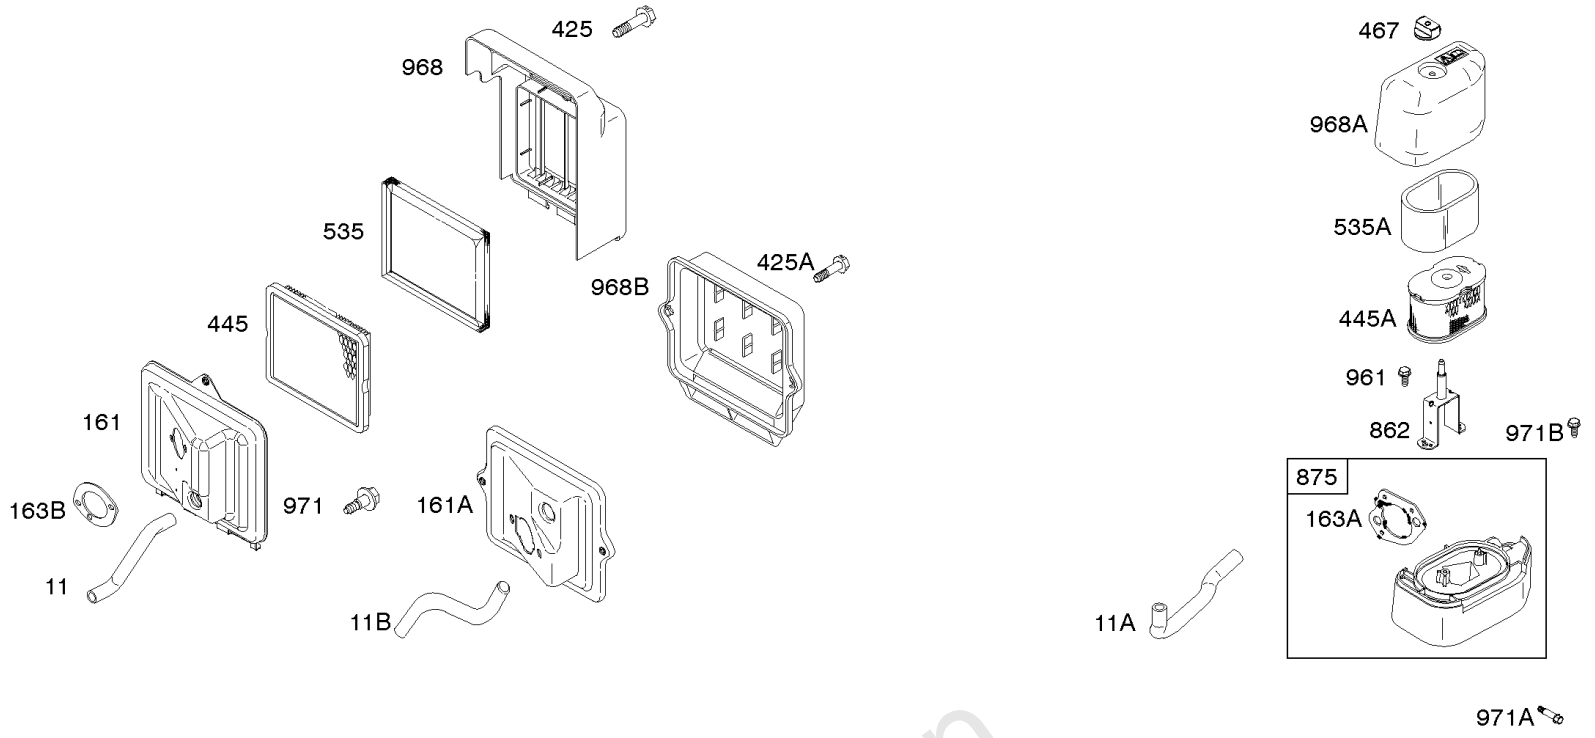

Air Cleaner, Exhaust System

REF NO	PART NO	QTY	DESCRIPTION
11	692600		TUBE, Breather -(Flat Panel Air Cleaner)
11A	693647		TUBE, Breather -(High Mount Air Cleaner)
11B	790632		TUBE, Breather -(Ultra Low Mount Air Cleaner)
161	699207		BASE, Air Cleaner -(Flat Panel Air Cleaner)
163A	792870		GASKET, Air Cleaner -(High Mount Air Cleaner)
163B	696024		GASKET, Air Cleaner -(Flat Panel Air Cleaner)
300	693593		MUFFLER
300E	791595		MUFFLER
346	690661		SCREW -(Spark Arrestor) (SAE)
346	699203		SCREW -(Spark Arrestor) (Metric)
425	699208		SCREW -(Air Cleaner Cover)
425A	699492		SCREW -(Air Cleaner Cover)
445	491588S		FILTER, A/C Cartridge -(Flat Panel Air Cleaner)
445A	697029		FILTER, A/C Cartridge -(High Mount Air Cleaner)
467	691668		KNOB, Air Cleaner Cover
535	493537S		FILTER, Air Cleaner Foam -(Flat Panel)
535A	273356S		FILTER, Air Cleaner Foam -(High Mount Air Cleaner)
613	791972		SCREW -(Muffler)
676	796956		DEFLECTOR, Muffler
677	690661		SCREW -(Muffler Deflector) (SAE)
677	699203		SCREW -(Muffler Deflector) (Metric)
819	699233		SCREW -(Muffler Bracket)
832	693583		GUARD, Muffler
832B	696516		MUFFLER
832D	796240		GUARD, Muffler
836	699203		SCREW -(Muffler Guard)
836A	699632		SCREW -(Muffler Guard)
836D	699204		SCREW -(Muffler Guard)
836E	699755		SCREW -(Muffler Guard)
862	693462		STRAP/STUD, Air Cleaner Mounting
875	591306		BASE, Air Cleaner
883	691893		GASKET, Exhaust
961	698304		SCREW -(Air Cleaner Bracket)
968	692584		COVER, Air Cleaner
968A	693460		COVER, Air Cleaner