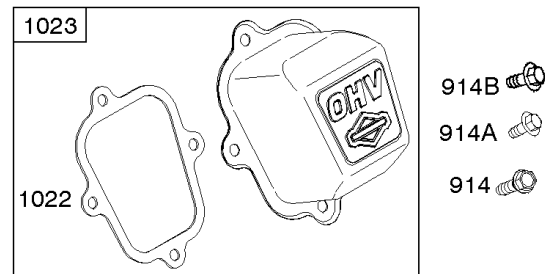

Crankcase Cover, Gear Reduction, Lubrication

Mfg. No: 12T102-0023-F8

- 21
- 415
- 522
- 170
- 22

Crankcase Cover, Gear Reduction, Lubrication

REF NO	PART NO	QTY	DESCRIPTION
3	299819S		SEAL, Oil -(Magneto Side)
12	699485		GASKET, Crankcase
15B	792750		PLUG, Oil Drain
17	798538		BEARING, Ball
17B	99158		BEARING, Ball
18	699804		COVER, Crankcase
20	692550		SEAL, Oil -(PTO Side)
20A	691952		SEAL, Oil -(PTO Side)
21	281658S		CAP, Oil Fill
22	799318		SCREW -(Crankcase Cover/Sump)
79A	792746		CASE, Gear Reduction
80	792755		GASKET, Gear Case
82B	792753		SCREW -(Gear Reduction Case)
83A	792756		SHAFT, Auxiliary Drive
84A	792759		PLUG, Breather
85A	690711		SCREW -(Gear Cover)
86A	795647		COVER, Gear
87A	792752		SEAL, Gear Reduction
88A	792760		GASKET, Gear Cover/Housing
170	699818		STUD -(Crankcase Cover/Sump)
219	693578		GEAR, Governor
220	691724		WASHER -(Governor Gear)
287	699234		SCREW -(Dipstick Tube)
415	693463		PLUG
415B	792749		PLUG
522	697689		PLUG, Dipstick/Fill
523	693618		DIPSTICK
524	281370S		SEAL, O-Ring -(Dipstick Tube)
742	692564		RETAINER, E Ring
746	790278		GEAR, Idler
842	691031		SEAL, O-Ring -(Dipstick Tube)
847	693617		DIPSTICK/TUBE ASSEMBLY