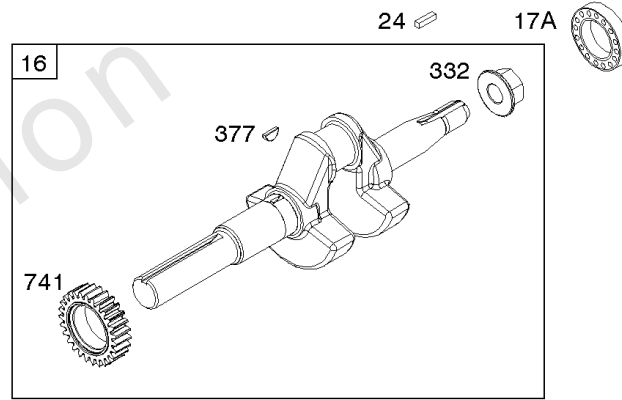

- 1036 EMISSIONS LABEL
- 1058 OPERATOR'S MANUAL
- 1319 WARNING LABEL
- 1319A WARNING LABEL
- 1330 REPAIR MANUAL