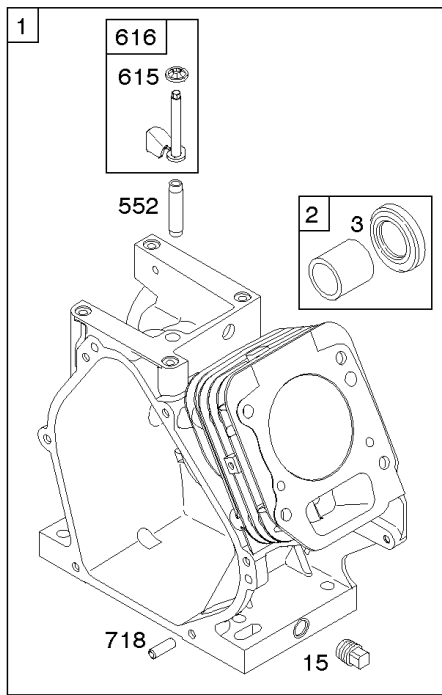

Not For Reproduction

- 1036 EMISSIONS LABEL
- 1058 OPERATOR'S MANUAL
- 1319 WARNING LABEL
- 1319A WARNING LABEL
- 1330 REPAIR MANUAL

Camshaft, Crankshaft, Cylinder, Piston Group

REF NO	PART NO	QTY	DESCRIPTION
1	699510		CYLINDER ASSEMBLY
2	796961		KIT, Bushing/Seal -(Magneto Side)
3	299819S		SEAL, Oil -(Magneto Side)
7	698210		GASKET, Cylinder Head
12	699485		GASKET, Crankcase
15	691686		PLUG, Oil Drain -(Square Head)
15A	691682		PLUG, Oil Drain -(Flush)
16	797070		CRANKSHAFT -(Metal) -Used Before Code Date 13050600
16A	593495		CRANKSHAFT -(Nylon) -Used After Code Date 13050500
17	798538		BEARING, Ball
17A	690824		BEARING, Ball
20	692550		SEAL, Oil -(PTO Side)
20A	691952		SEAL, Oil -(PTO Side)
24	796335		KEY, Flywheel
25	795429		PISTON ASSEMBLY -(Standard)
25	799064		PISTON ASSEMBLY -(.020 Oversize)
26	791969		SET, Ring -(Standard)
26	791324		SET, Ring -(.020 Oversize)
27	691866		LOCK, Piston Pin
28	499423		PIN, Piston -(Standard)
29	798813		ROD, Connecting
29A	792247		ROD, Connecting -(.020 Undersize)
30	791584		DIPPER, Connecting Rod
32	691664		SCREW -(Connecting Rod)
32A	695759		SCREW -(Connecting Rod)
32B	791784		SCREW -(Connecting Rod)
46	693404		CAMSHAFT
51	692555		GASKET, Intake -(2 Required)
163B	696024		GASKET, Air Cleaner -(Flat Panel Air Cleaner)
306	795334		SHIELD, Cylinder
307	699483		SCREW -(Cylinder Shield)
332	591988		NUT -(Flywheel)
358	791797		GASKET SET, Engine
377	690979		KEY, Woodruff
552	692346		BUSHING, Governor Crank