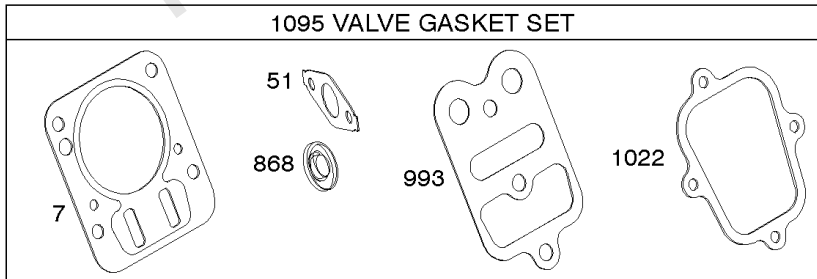

Crankcase Cover, Gear Reduction, Lubrication

Mfg. No: 12T102-0023-F8

- 21
- 415
- 522
- 170
- 22

Crankcase Cover, Gear Reduction, Lubrication

REF NO	PART NO	QTY	DESCRIPTION
3	299819S		SEAL, Oil -(Magneto Side)
12	699485		GASKET, Crankcase
15B	792750		PLUG, Oil Drain
17	798538		BEARING, Ball
17B	99158		BEARING, Ball
18	699804		COVER, Crankcase
20	692550		SEAL, Oil -(PTO Side)
20A	691952		SEAL, Oil -(PTO Side)
21	281658S		CAP, Oil Fill
22	799318		SCREW -(Crankcase Cover/Sump)
79A	792746		CASE, Gear Reduction
80	792755		GASKET, Gear Case
82B	792753		SCREW -(Gear Reduction Case)
83A	792756		SHAFT, Auxiliary Drive
84A	792759		PLUG, Breather
85A	690711		SCREW -(Gear Cover)
86A	795647		COVER, Gear
87A	792752		SEAL, Gear Reduction
88A	792760		GASKET, Gear Cover/Housing
170	699818		STUD -(Crankcase Cover/Sump)
219	693578		GEAR, Governor
220	691724		WASHER -(Governor Gear)
287	699234		SCREW -(Dipstick Tube)
415	693463		PLUG
415B	792749		PLUG
522	697689		PLUG, Dipstick/Fill
523	693618		DIPSTICK
524	281370S		SEAL, O-Ring -(Dipstick Tube)
742	692564		RETAINER, E Ring
746	790278		GEAR, Idler
842	691031		SEAL, O-Ring -(Dipstick Tube)
847	693617		DIPSTICK/TUBE ASSEMBLY