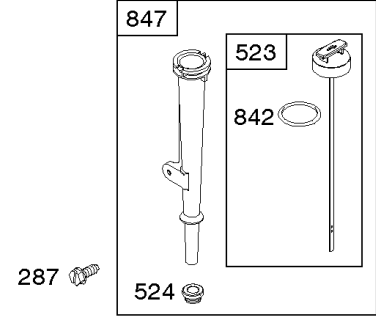

Crankcase Cover, Gear Reduction, Lubrication

Mfg. No: 12T102-0023-F8

- 21
- 415
- 522
- 170
- 22