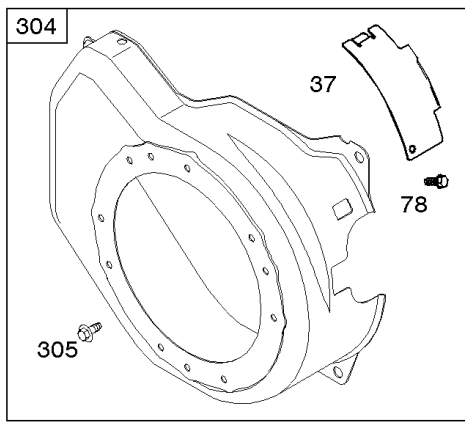

Blower Housing, Flywheel, Rewind Starter

REF NO	PART NO	QTY	DESCRIPTION
23	699488		FLYWHEEL
37	699661		GUARD, Flywheel
55	791848		HOUSING, Rewind Starter -Used After Code Date 08030200 -Used Before Code Date 12010100
55	691422		HOUSING, Rewind Starter -Used Before Code Date 08030300
55	-----		Housing-Rewind Starter -(Not Serviced Separate. Service With Rewind Assembly.) -Used After Code Date 11123100
58	693389		ROPE, Starter -(Cut To Required Length)
60	490652		HANDLE, Starter Rope
65	699228		SCREW -(Rewind Starter) (Metric)
78	699205		SCREW -(Flywheel Guard)
304	699598		HOUSING, Blower
305	699481		SCREW -(Blower Housing)
332	591988		NUT -(Flywheel)
363	19203		PULLER, Flywheel
455	591302		CUP, Flywheel
456	692299		PLATE, Pawl Friction -Used Before Code Date 12010100
456	-----		Plate-Pawl Friction -(Not Serviced Separate. Service With Rewind Assembly.) -Used After Code Date 11123100
459	281505S		PAWL, Ratchet -Used Before Code Date 12010100
459	-----		Pawl-Ratchet -(Not Serviced Separate. Service With Rewind Assembly.) -Used After Code Date 11123100
597	691696		SCREW -(Pawl Friction Plate) -Used Before Code Date 12010100
597	-----		Screw -(Pawl Friction Plate) (Not Serviced Separate. Service With Rewind Assembly.) -Used After Code Date 11123100
608C	591301		STARTER, Rewind
689	691855		SPRING, Friction -Used Before Code Date 12010100
689	-----		Spring-Friction -(Not Serviced Separate. Service With Rewind Assembly.) -Used After Code Date 11123100
1005	794273		FAN, Flywheel
1070	699201		SCREW -(Flywheel Fan)
1210	498144		PULLEY/SPRING ASSEMBLY -(Pulley) -Used Before Code Date 08030300
1210	791849		PULLEY/SPRING ASSEMBLY -(Pulley) -Used After Code Date 08030200 -Used Before Code Date 12010100
1210	-----		Pulley/Spring Assembly -(Pulley) (Not Serviced Separate. Service With Rewind Assembly.) -Used After Code Date 11123100