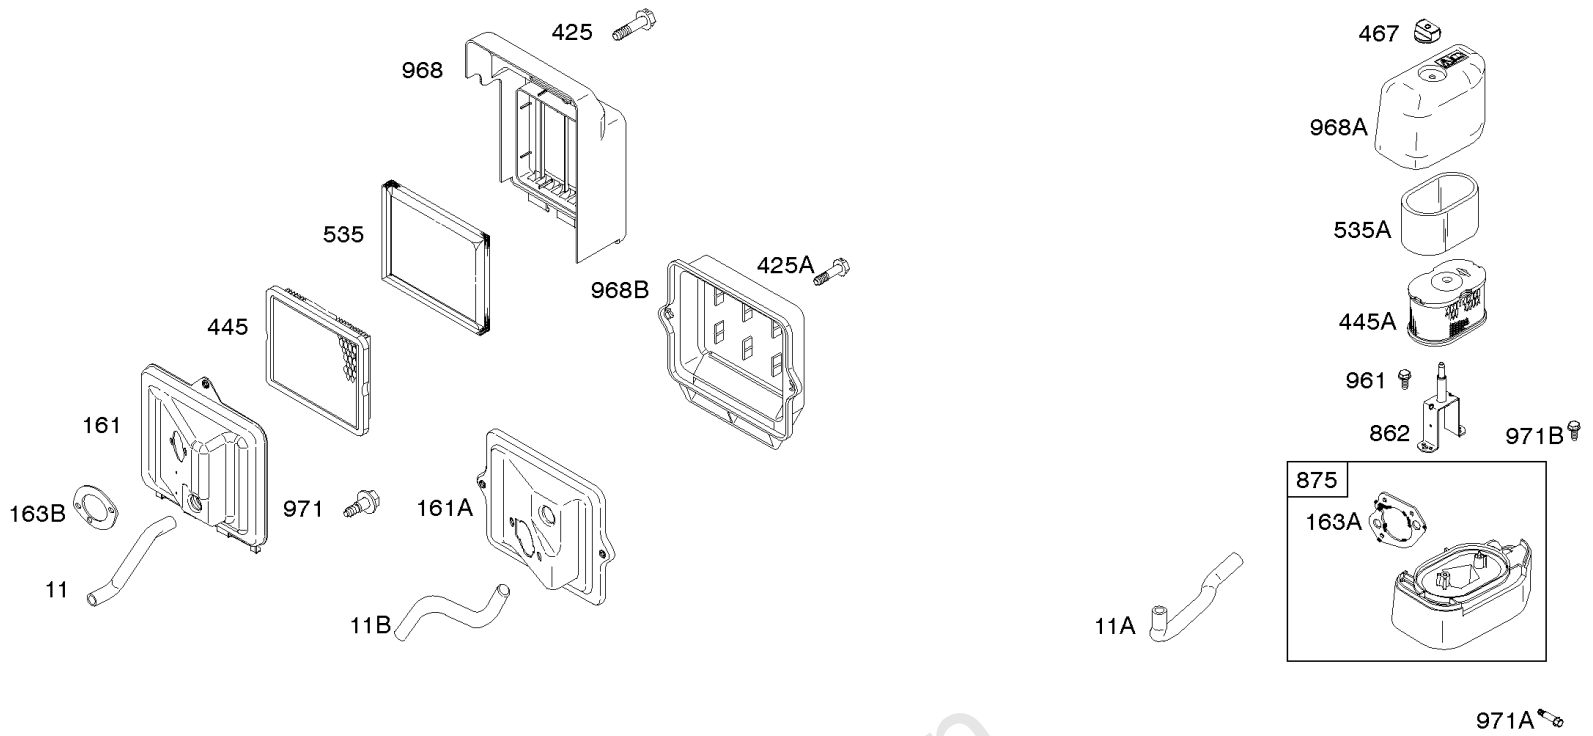

Parts Manual

Mfg. No: 12T102-0023-F8

Model Components	Page
Air Cleaner, Exhaust System.....	4
Blower Housing, Flywheel, Rewind Starter.....	8
Camshaft, Crankshaft, Cylinder, Piston Group.....	12
Carburetor, Fuel Supply.....	16
Controls, Governor Spring, Ignition.....	20
Crankcase Cover, Gear Reduction, Lubrication.....	22
Cylinder Head.....	24
Replacement Engine - US & Canada.....	28

Air Cleaner, Exhaust System

REF NO	PART NO	QTY	DESCRIPTION
968B	791082		COVER, Air Cleaner
971	690370		SCREW -(Air Cleaner Base to Carburetor/Throttle Body) (SAE)
971	798649		SCREW -(Air Cleaner Base to Carburetor/Throttle Body) (Metric)
971A	591307		SCREW -(Air Cleaner Base to Carburetor/Throttle Body)
971B	699234		SCREW -(Air Cleaner Base to Carburetor/Throttle Body)
994A	399541		ARRESTOR, Spark

- 1036 EMISSIONS LABEL
- 1058 OPERATOR'S MANUAL
- 1319 WARNING LABEL
- 1319A WARNING LABEL
- 1330 REPAIR MANUAL

Camshaft, Crankshaft, Cylinder, Piston Group

REF NO	PART NO	QTY	DESCRIPTION
615	692576		RETAINER, Governor Shaft
616	692547		CRANK, Governor
718	690959		PIN, Locating
741	695087		GEAR, Timing -(Metal)
741A	593499		GEAR, Timing -(Nylon)
868	795440		SEAL, Valve
883	691893		GASKET, Exhaust
883A	692237		GASKET, Exhaust
993	694088		GASKET, Cylinder Head Plate
1022	691890		GASKET, Rocker Cover
1036	-----		Label-Emissions -(Available From A Briggs & Stratton Authorized Dealer)
1058	277040		MANUAL, Operator's
1319	794467		LABEL, Warning
1319A	797669		LABEL, Warning
1330	272147		MANUAL, Repair