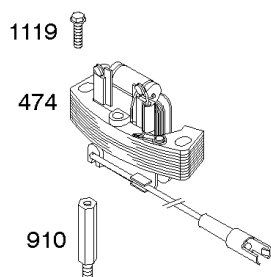

1036 EMISSIONS LABEL

Blower Housing, Flywheel, Ignition, Rewind Starter

REF NO	PART NO	QTY	DESCRIPTION
23A	591282		FLYWHEEL
37	793756		GUARD, Flywheel
55	691421		HOUSING, Rewind Starter
58	697316		ROPE, Starter -(Cut To Required Length)
60	281434S		GRIP, Starter Rope
60C	799716		GRIP, Starter Rope
65	690837		SCREW -(Rewind Starter)
78	691108		SCREW -(Flywheel Guard)
304	695892		HOUSING, Blower
305	691108		SCREW -(Blower Housing)
332	690662		NUT -(Flywheel)
333A	590455		ARMATURE, Magneto
334	691061		SCREW -(Magneto Armature)
362	793351		SHIELD, Spark Plug
363	19069		PULLER, Flywheel
455	791960		CUP, Flywheel
456	692299		PLATE, Pawl Friction
459	281505S		PAWL, Ratchet
474	691991		ALTERNATOR
592	690800		NUT -(Rewind Starter)
597	691696		SCREW -(Pawl Friction Plate)
608	497680		STARTER, Rewind
635	66538S		BOOT, Spark Plug
689	691855		SPRING, Friction
851	493880S		TERMINAL, Spark Plug
851A	692424		TERMINAL, Spark Plug
910	691094		STUD -(Alternator)
925	795403		COVER, Linkage
946	691738		STOP, Rope
1005	691346		FAN, Flywheel
1036	-----		Label-Emissions -(Available From A Briggs & Stratton Authorized Dealer)
1119	692979		SCREW -(Alternator)
1210	498144		PULLEY/SPRING ASSEMBLY -(Pulley)
1211	498144		PULLEY/SPRING ASSEMBLY -(Spring)
1386	790848		VANE, Air -(Autochoke System)
1387	790849		SPRING, Air Vane
1388	790850		SCREW -(Air Vane) (Auto Choke System)