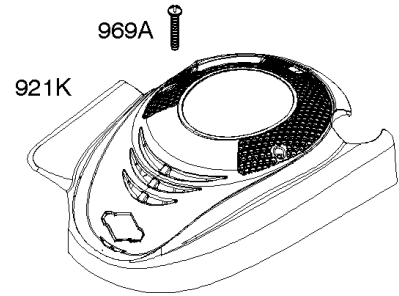

1036 EMISSIONS LABEL

Blower Housing, Flywheel, Ignition, Rewind Starter

REF NO	PART NO	QTY	DESCRIPTION
23A	591282		FLYWHEEL
37	793756		GUARD, Flywheel
55	691421		HOUSING, Rewind Starter
58	697316		ROPE, Starter -(Cut To Required Length)
60	281434S		GRIP, Starter Rope
60C	799716		GRIP, Starter Rope
65	690837		SCREW -(Rewind Starter)
78	691108		SCREW -(Flywheel Guard)
304	695892		HOUSING, Blower
305	691108		SCREW -(Blower Housing)
332	690662		NUT -(Flywheel)
333A	590455		ARMATURE, Magneto
334	691061		SCREW -(Magneto Armature)
362	793351		SHIELD, Spark Plug
363	19069		PULLER, Flywheel
455	791960		CUP, Flywheel
456	692299		PLATE, Pawl Friction
459	281505S		PAWL, Ratchet
474	691991		ALTERNATOR
592	690800		NUT -(Rewind Starter)
597	691696		SCREW -(Pawl Friction Plate)
608	497680		STARTER, Rewind
635	66538S		BOOT, Spark Plug
689	691855		SPRING, Friction
851	493880S		TERMINAL, Spark Plug
851A	692424		TERMINAL, Spark Plug
910	691094		STUD -(Alternator)
925	795403		COVER, Linkage
946	691738		STOP, Rope
1005	691346		FAN, Flywheel
1036	-----		Label-Emissions -(Available From A Briggs & Stratton Authorized Dealer)
1119	692979		SCREW -(Alternator)
1210	498144		PULLEY/SPRING ASSEMBLY -(Pulley)
1211	498144		PULLEY/SPRING ASSEMBLY -(Spring)
1386	790848		VANE, Air -(Autochoke System)
1387	790849		SPRING, Air Vane
1388	790850		SCREW -(Air Vane) (Auto Choke System)