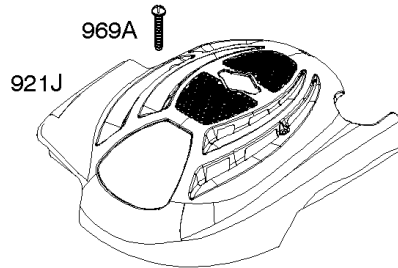

1036 EMISSIONS LABEL

Blower Housing, Flywheel, Ignition, Rewind Starter

REF NO	PART NO	QTY	DESCRIPTION
23A	591282		FLYWHEEL
37	793756		GUARD, Flywheel
55	691421		HOUSING, Rewind Starter
58	697316		ROPE, Starter -(Cut To Required Length)
60	281434S		GRIP, Starter Rope
60C	799716		GRIP, Starter Rope
65	690837		SCREW -(Rewind Starter)
78	691108		SCREW -(Flywheel Guard)
304	695892		HOUSING, Blower
305	691108		SCREW -(Blower Housing)
332	690662		NUT -(Flywheel)
333A	590455		ARMATURE, Magneto
334	691061		SCREW -(Magneto Armature)
362	793351		SHIELD, Spark Plug
363	19069		PULLER, Flywheel
455	791960		CUP, Flywheel
456	692299		PLATE, Pawl Friction
459	281505S		PAWL, Ratchet
474	691991		ALTERNATOR
592	690800		NUT -(Rewind Starter)
597	691696		SCREW -(Pawl Friction Plate)
608	497680		STARTER, Rewind
635	66538S		BOOT, Spark Plug
689	691855		SPRING, Friction
851	493880S		TERMINAL, Spark Plug
851A	692424		TERMINAL, Spark Plug
910	691094		STUD -(Alternator)
925	795403		COVER, Linkage
946	691738		STOP, Rope
1005	691346		FAN, Flywheel
1036	-----		Label-Emissions -(Available From A Briggs & Stratton Authorized Dealer)
1119	692979		SCREW -(Alternator)
1210	498144		PULLEY/SPRING ASSEMBLY -(Pulley)
1211	498144		PULLEY/SPRING ASSEMBLY -(Spring)
1386	790848		VANE, Air -(Autochoke System)
1387	790849		SPRING, Air Vane
1388	790850		SCREW -(Air Vane) (Auto Choke System)