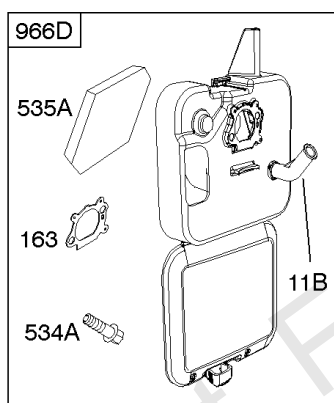

Air Cleaner, Exhaust System

REF NO	PART NO	QTY	DESCRIPTION
11B	691923		TUBE, Breather
81	691740		LOCK, Muffler Screw
163	795629		GASKET, Air Cleaner -(Air Cleaner)
291	593208		THERMOSTAT
300	593819		MUFFLER -Used After Code Date 13121500
300	692038		MUFFLER -Used Before Code Date 13121600
346	593440		SCREW -(Spark Arrestor)
425A	690670		SCREW -(Air Cleaner Cover)
443A	692523		SCREW -(Air Cleaner Primer Base)
445A	491588S		FILTER, A/C Cartridge
467	790842		KNOB, Air Cleaner Cover
534A	798294		SCREW -(Air Cleaner)
535	493537S		FILTER, Air Cleaner Foam
536A	798293		CLEANER, Air -(3 point mounting) -Used Before Code Date 14012700
613	691340		SCREW -(Muffler) (1/4-20 x 2.75 Inches Total Length, 2.25 Inch Shoulder Length)
613	790833		SCREW -(Muffler) (1/4-20 x 2.75 Inches Total Length, 2.08 Inch Shoulder Length)
676	396548		DEFLECTOR, Muffler
676A	393756		DEFLECTOR, Muffler -(Side Outlet)
676B	397931		DEFLECTOR, Muffler
676E	393760		DEFLECTOR, Muffler
676C	493871		DEFLECTOR, Muffler
676F	590745		DEFLECTOR, Muffler
677	690661		SCREW -(Muffler Deflector) (Thread Forming)
677A	593440		SCREW -(Muffler Deflector) (Self-Drilling & Tapping)
725	590459		SHIELD, Heat
725A	590460		SHIELD, Heat
832	593875		GUARD, Muffler
832E	793568		MUFFLER
836	690664		SCREW -(Muffler Guard)
836C	790745		SCREW -(Muffler Guard)
875	593580		BASE, Air Cleaner -(Primer) (2 Point Mounting) -Used After Code Date 14012600
883	691881		GASKET, Exhaust
883A	793497		GASKET, Exhaust
966A	593942		BASE, Air Cleaner -(Primer) (2 Point Mounting) -Used After Code Date 14020200
968B	692298		COVER, Air Cleaner
976	694395		PRIMER, Carburetor
994	398067		ARRESTOR, Spark