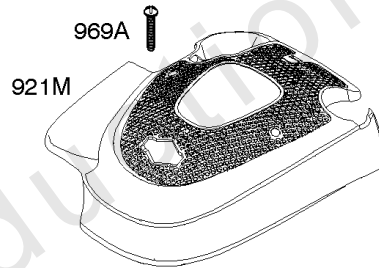

1036 EMISSIONS LABEL

Blower Housing, Flywheel, Ignition, Rewind Starter

REF NO	PART NO	QTY	DESCRIPTION
23A	591282		FLYWHEEL
37	793756		GUARD, Flywheel
55	691421		HOUSING, Rewind Starter
58	697316		ROPE, Starter -(Cut To Required Length)
60	281434S		GRIP, Starter Rope
60C	799716		GRIP, Starter Rope
65	690837		SCREW -(Rewind Starter)
78	691108		SCREW -(Flywheel Guard)
304	695892		HOUSING, Blower
305	691108		SCREW -(Blower Housing)
332	690662		NUT -(Flywheel)
333A	590455		ARMATURE, Magneto
334	691061		SCREW -(Magneto Armature)
362	793351		SHIELD, Spark Plug
363	19069		PULLER, Flywheel
455	791960		CUP, Flywheel
456	692299		PLATE, Pawl Friction
459	281505S		PAWL, Ratchet
474	691991		ALTERNATOR
592	690800		NUT -(Rewind Starter)
597	691696		SCREW -(Pawl Friction Plate)
608	497680		STARTER, Rewind
635	66538S		BOOT, Spark Plug
689	691855		SPRING, Friction
851	493880S		TERMINAL, Spark Plug
851A	692424		TERMINAL, Spark Plug
910	691094		STUD -(Alternator)
925	795403		COVER, Linkage
946	691738		STOP, Rope
1005	691346		FAN, Flywheel
1036	-----		Label-Emissions -(Available From A Briggs & Stratton Authorized Dealer)
1119	692979		SCREW -(Alternator)
1210	498144		PULLEY/SPRING ASSEMBLY -(Pulley)
1211	498144		PULLEY/SPRING ASSEMBLY -(Spring)
1386	790848		VANE, Air -(Autochoke System)
1387	790849		SPRING, Air Vane
1388	790850		SCREW -(Air Vane) (Auto Choke System)