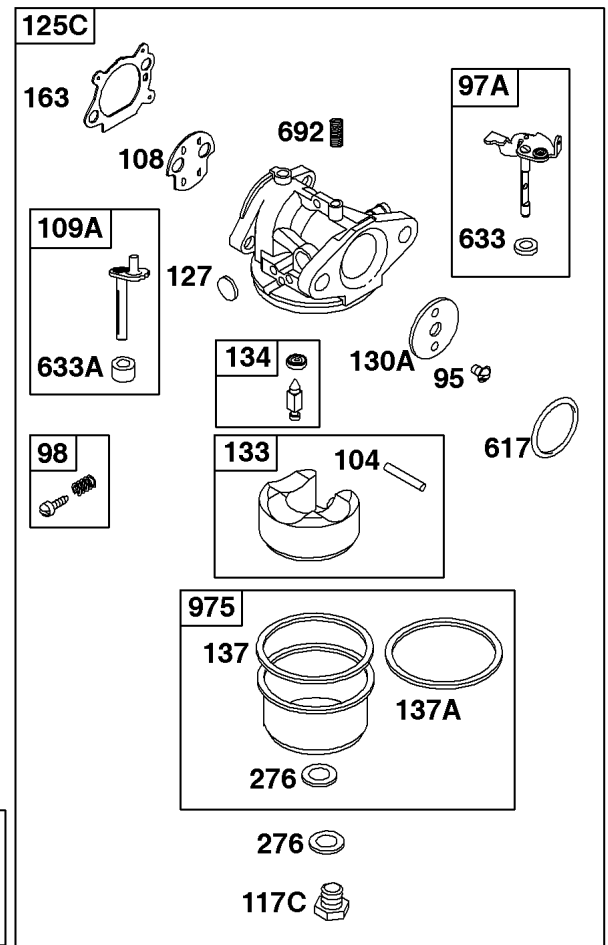

Carburetor

REF NO	PART NO	QTY	DESCRIPTION
95	691636		SCREW -(Throttle Valve)
97	696565		SHAFT, Throttle -(Plastic)
98	398185		KIT, Idle Speed -(Idle Speed) (Lmt 26, 27, 28, 31)
104	797622		PIN, Float Hinge
108	691182		VALVE, Choke
108A	795935		VALVE, Choke
109A	498593		SHAFT, Choke
117A	799604		JET, Main -(Standard)
118A	799227		JET, Main -(High Altitude)
125A	799868		CARBURETOR -(Primer)
127	694468		PLUG, Welch -(Bowl Vent)
130	696564		VALVE, Throttle
133	398187		FLOAT, Carburetor
134	398188		KIT, Needle/Seat -(Mow N Stow)
137	796610		GASKET, Float Bowl
137A	693981		GASKET, Float Bowl -(1/16)
141	796193		KIT, Choke Shaft
163	795629		GASKET, Air Cleaner -(Air Cleaner)
217	690354		SPRING, Choke Return
276	271716		WASHER, Sealing
276A	797632		WASHER, Sealing
365	691688		SCREW
617	270344S		SEAL, O-Ring -(Intake Manifold)
633	691321		SEAL, Choke/Throttle Shaft -(Throttle Shaft)
633A	693867		SEAL, Choke/Throttle Shaft
692	590931		SPRING, Detent
975	796611		BOWL, Float