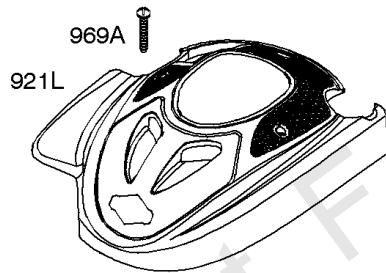

1036 EMISSIONS LABEL

Blower Housing, Flywheel, Ignition, Rewind Starter

REF NO	PART NO	QTY	DESCRIPTION
23A	591282		FLYWHEEL
37	793756		GUARD, Flywheel
55	691421		HOUSING, Rewind Starter
58	697316		ROPE, Starter -(Cut To Required Length)
60	281434S		GRIP, Starter Rope
60C	799716		GRIP, Starter Rope
65	690837		SCREW -(Rewind Starter)
78	691108		SCREW -(Flywheel Guard)
304	695892		HOUSING, Blower
305	691108		SCREW -(Blower Housing)
332	690662		NUT -(Flywheel)
333A	590455		ARMATURE, Magneto
334	691061		SCREW -(Magneto Armature)
362	793351		SHIELD, Spark Plug
363	19069		PULLER, Flywheel
455	791960		CUP, Flywheel
456	692299		PLATE, Pawl Friction
459	281505S		PAWL, Ratchet
474	691991		ALTERNATOR
592	690800		NUT -(Rewind Starter)
597	691696		SCREW -(Pawl Friction Plate)
608	497680		STARTER, Rewind
635	66538S		BOOT, Spark Plug
689	691855		SPRING, Friction
851	493880S		TERMINAL, Spark Plug
851A	692424		TERMINAL, Spark Plug
910	691094		STUD -(Alternator)
925	795403		COVER, Linkage
946	691738		STOP, Rope
1005	691346		FAN, Flywheel
1036	-----		Label-Emissions -(Available From A Briggs & Stratton Authorized Dealer)
1119	692979		SCREW -(Alternator)
1210	498144		PULLEY/SPRING ASSEMBLY -(Pulley)
1211	498144		PULLEY/SPRING ASSEMBLY -(Spring)
1386	790848		VANE, Air -(Autochoke System)
1387	790849		SPRING, Air Vane
1388	790850		SCREW -(Air Vane) (Auto Choke System)