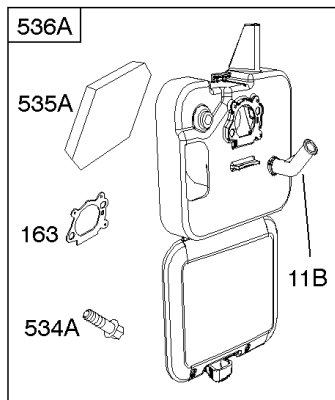

Air Cleaner, Exhaust System

REF NO	PART NO	QTY	DESCRIPTION
11B	691923		TUBE, Breather
81	691740		LOCK, Muffler Screw
163	795629		GASKET, Air Cleaner -(Air Cleaner)
291	593208		THERMOSTAT
300	593819		MUFFLER -Used After Code Date 13121500
300	692038		MUFFLER -Used Before Code Date 13121600
346	593440		SCREW -(Spark Arrestor)
425A	690670		SCREW -(Air Cleaner Cover)
443A	692523		SCREW -(Air Cleaner Primer Base)
445A	491588S		FILTER, A/C Cartridge
467	790842		KNOB, Air Cleaner Cover
534A	798294		SCREW -(Air Cleaner)
535	493537S		FILTER, Air Cleaner Foam
536A	798293		CLEANER, Air -(3 point mounting) -Used Before Code Date 14012700
613	691340		SCREW -(Muffler) (1/4-20 x 2.75 Inches Total Length, 2.25 Inch Shoulder Length)
613	790833		SCREW -(Muffler) (1/4-20 x 2.75 Inches Total Length, 2.08 Inch Shoulder Length)
676	396548		DEFLECTOR, Muffler
676A	393756		DEFLECTOR, Muffler -(Side Outlet)
676B	397931		DEFLECTOR, Muffler
676E	393760		DEFLECTOR, Muffler
676C	493871		DEFLECTOR, Muffler
676F	590745		DEFLECTOR, Muffler
677	690661		SCREW -(Muffler Deflector) (Thread Forming)
677A	593440		SCREW -(Muffler Deflector) (Self-Drilling & Tapping)
725	590459		SHIELD, Heat
725A	590460		SHIELD, Heat
832	593875		GUARD, Muffler
832E	793568		MUFFLER
836	690664		SCREW -(Muffler Guard)
836C	790745		SCREW -(Muffler Guard)
875	593580		BASE, Air Cleaner -(Primer) (2 Point Mounting) -Used After Code Date 14012600
883	691881		GASKET, Exhaust
883A	793497		GASKET, Exhaust
966A	593942		BASE, Air Cleaner -(Primer) (2 Point Mounting) -Used After Code Date 14020200
968B	692298		COVER, Air Cleaner
976	694395		PRIMER, Carburetor
994	398067		ARRESTOR, Spark