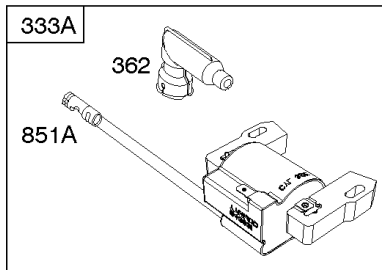

1036 EMISSIONS LABEL

Blower Housing, Flywheel, Ignition, Rewind Starter

REF NO	PART NO	QTY	DESCRIPTION
23A	591282		FLYWHEEL
37	793756		GUARD, Flywheel
55	691421		HOUSING, Rewind Starter
58	697316		ROPE, Starter -(Cut To Required Length)
60	281434S		GRIP, Starter Rope
60C	799716		GRIP, Starter Rope
65	690837		SCREW -(Rewind Starter)
78	691108		SCREW -(Flywheel Guard)
304	695892		HOUSING, Blower
305	691108		SCREW -(Blower Housing)
332	690662		NUT -(Flywheel)
333A	590455		ARMATURE, Magneto
334	691061		SCREW -(Magneto Armature)
362	793351		SHIELD, Spark Plug
363	19069		PULLER, Flywheel
455	791960		CUP, Flywheel
456	692299		PLATE, Pawl Friction
459	281505S		PAWL, Ratchet
474	691991		ALTERNATOR
592	690800		NUT -(Rewind Starter)
597	691696		SCREW -(Pawl Friction Plate)
608	497680		STARTER, Rewind
635	66538S		BOOT, Spark Plug
689	691855		SPRING, Friction
851	493880S		TERMINAL, Spark Plug
851A	692424		TERMINAL, Spark Plug
910	691094		STUD -(Alternator)
925	795403		COVER, Linkage
946	691738		STOP, Rope
1005	691346		FAN, Flywheel
1036	-----		Label-Emissions -(Available From A Briggs & Stratton Authorized Dealer)
1119	692979		SCREW -(Alternator)
1210	498144		PULLEY/SPRING ASSEMBLY -(Pulley)
1211	498144		PULLEY/SPRING ASSEMBLY -(Spring)
1386	790848		VANE, Air -(Autochoke System)
1387	790849		SPRING, Air Vane
1388	790850		SCREW -(Air Vane) (Auto Choke System)