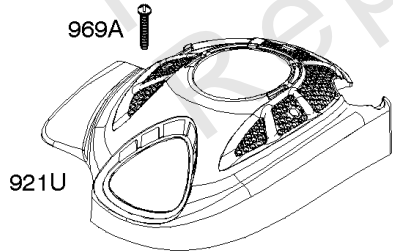

1036 EMISSIONS LABEL

Blower Housing, Flywheel, Ignition, Rewind Starter

REF NO	PART NO	QTY	DESCRIPTION
23A	591282		FLYWHEEL
37	793756		GUARD, Flywheel
55	691421		HOUSING, Rewind Starter
58	697316		ROPE, Starter -(Cut To Required Length)
60	281434S		GRIP, Starter Rope
60C	799716		GRIP, Starter Rope
65	690837		SCREW -(Rewind Starter)
78	691108		SCREW -(Flywheel Guard)
304	695892		HOUSING, Blower
305	691108		SCREW -(Blower Housing)
332	690662		NUT -(Flywheel)
333A	590455		ARMATURE, Magneto
334	691061		SCREW -(Magneto Armature)
362	793351		SHIELD, Spark Plug
363	19069		PULLER, Flywheel
455	791960		CUP, Flywheel
456	692299		PLATE, Pawl Friction
459	281505S		PAWL, Ratchet
474	691991		ALTERNATOR
592	690800		NUT -(Rewind Starter)
597	691696		SCREW -(Pawl Friction Plate)
608	497680		STARTER, Rewind
635	66538S		BOOT, Spark Plug
689	691855		SPRING, Friction
851	493880S		TERMINAL, Spark Plug
851A	692424		TERMINAL, Spark Plug
910	691094		STUD -(Alternator)
925	795403		COVER, Linkage
946	691738		STOP, Rope
1005	691346		FAN, Flywheel
1036	-----		Label-Emissions -(Available From A Briggs & Stratton Authorized Dealer)
1119	692979		SCREW -(Alternator)
1210	498144		PULLEY/SPRING ASSEMBLY -(Pulley)
1211	498144		PULLEY/SPRING ASSEMBLY -(Spring)
1386	790848		VANE, Air -(Autochoke System)
1387	790849		SPRING, Air Vane
1388	790850		SCREW -(Air Vane) (Auto Choke System)