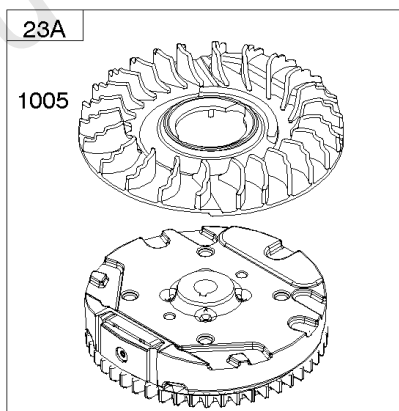

1036 EMISSIONS LABEL

Blower Housing, Flywheel, Ignition, Rewind Starter

REF NO	PART NO	QTY	DESCRIPTION
23A	591282		FLYWHEEL
37	793756		GUARD, Flywheel
55	691421		HOUSING, Rewind Starter
58	697316		ROPE, Starter -(Cut To Required Length)
60	281434S		GRIP, Starter Rope
60C	799716		GRIP, Starter Rope
65	690837		SCREW -(Rewind Starter)
78	691108		SCREW -(Flywheel Guard)
304	695892		HOUSING, Blower
305	691108		SCREW -(Blower Housing)
332	690662		NUT -(Flywheel)
333A	590455		ARMATURE, Magneto
334	691061		SCREW -(Magneto Armature)
362	793351		SHIELD, Spark Plug
363	19069		PULLER, Flywheel
455	791960		CUP, Flywheel
456	692299		PLATE, Pawl Friction
459	281505S		PAWL, Ratchet
474	691991		ALTERNATOR
592	690800		NUT -(Rewind Starter)
597	691696		SCREW -(Pawl Friction Plate)
608	497680		STARTER, Rewind
635	66538S		BOOT, Spark Plug
689	691855		SPRING, Friction
851	493880S		TERMINAL, Spark Plug
851A	692424		TERMINAL, Spark Plug
910	691094		STUD -(Alternator)
925	795403		COVER, Linkage
946	691738		STOP, Rope
1005	691346		FAN, Flywheel
1036	-----		Label-Emissions -(Available From A Briggs & Stratton Authorized Dealer)
1119	692979		SCREW -(Alternator)
1210	498144		PULLEY/SPRING ASSEMBLY -(Pulley)
1211	498144		PULLEY/SPRING ASSEMBLY -(Spring)
1386	790848		VANE, Air -(Autochoke System)
1387	790849		SPRING, Air Vane
1388	790850		SCREW -(Air Vane) (Auto Choke System)