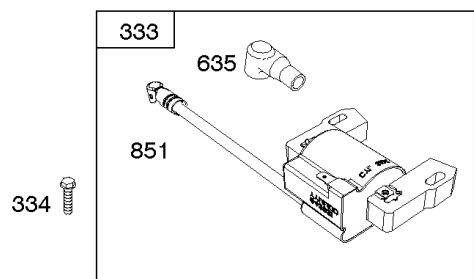

1036 EMISSIONS LABEL

Blower Housing, Flywheel, Ignition, Rewind Starter

REF NO	PART NO	QTY	DESCRIPTION
23A	591282		FLYWHEEL
37	793756		GUARD, Flywheel
55	691421		HOUSING, Rewind Starter
58	697316		ROPE, Starter -(Cut To Required Length)
60	281434S		GRIP, Starter Rope
60C	799716		GRIP, Starter Rope
65	690837		SCREW -(Rewind Starter)
78	691108		SCREW -(Flywheel Guard)
304	695892		HOUSING, Blower
305	691108		SCREW -(Blower Housing)
332	690662		NUT -(Flywheel)
333A	590455		ARMATURE, Magneto
334	691061		SCREW -(Magneto Armature)
362	793351		SHIELD, Spark Plug
363	19069		PULLER, Flywheel
455	791960		CUP, Flywheel
456	692299		PLATE, Pawl Friction
459	281505S		PAWL, Ratchet
474	691991		ALTERNATOR
592	690800		NUT -(Rewind Starter)
597	691696		SCREW -(Pawl Friction Plate)
608	497680		STARTER, Rewind
635	66538S		BOOT, Spark Plug
689	691855		SPRING, Friction
851	493880S		TERMINAL, Spark Plug
851A	692424		TERMINAL, Spark Plug
910	691094		STUD -(Alternator)
925	795403		COVER, Linkage
946	691738		STOP, Rope
1005	691346		FAN, Flywheel
1036	-----		Label-Emissions -(Available From A Briggs & Stratton Authorized Dealer)
1119	692979		SCREW -(Alternator)
1210	498144		PULLEY/SPRING ASSEMBLY -(Pulley)
1211	498144		PULLEY/SPRING ASSEMBLY -(Spring)
1386	790848		VANE, Air -(Autochoke System)
1387	790849		SPRING, Air Vane
1388	790850		SCREW -(Air Vane) (Auto Choke System)