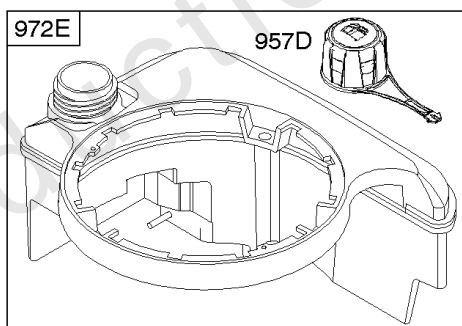

Fuel Supply

REF NO	PART NO	QTY	DESCRIPTION
187	791766		LINE, Fuel -(Cut To Required Length)
187A	791873		LINE, Fuel -(Molded)
187B	791891		LINE, Fuel -(Includes Filter)
190	690940		SCREW -(Fuel Tank)
240	298090S		FILTER, Fuel
601	791850		CLAMP, Hose
601A	691038		CLAMP, Hose
670	692294		SPACER, Fuel Tank
957	591003		CAP, Fuel Tank -(1/4 Turn Cap - Red)
957	799585		CAP, Fuel Tank -(1/4 Turn Cap - Black)
957A	692046		CAP, Fuel Tank -(Threaded)(Vented)
957D	796577		CAP, Fuel Tank
958	698183		VALVE, Fuel Shut Off
972B	699374		TANK, Fuel -(Threaded)
972F	590490		TANK, Fuel -(1/4 Turn Cap - Black)
972E	796578		TANK, Fuel -(Flourinated)
1059	692311		KIT, Screw/Washer