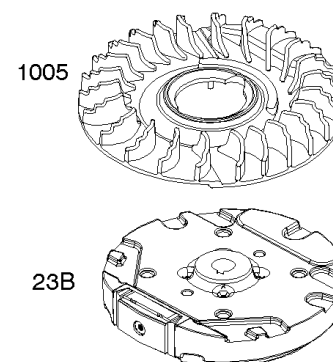

Parts Manual

Mfg. No: 126M07-5060-F1

Model Components	Page
Air Cleaner, Exhaust System.....	4
Blower Housing, Flywheel, Ignition, Rewind Starter.....	6
Blower Housing/Shrouds.....	8
Camshaft, Crankshaft, Cylinder, Engine Sump, Lubrication, Pistion Group, Valves.....	10
Carburetor.....	14
Controls, Electrical, Flywheel Brake, Governor Spring.....	16
Electric Starter, Gasket Kits, Gasket and Carburetor Overhaul Kits.....	20
Fuel Supply.....	22
Replacement Engine - US & Canada.....	24

1036 EMISSIONS LABEL

Blower Housing, Flywheel, Ignition, Rewind Starter

REF NO	PART NO	QTY	DESCRIPTION
23A	591282		FLYWHEEL
37	793756		GUARD, Flywheel
55	691421		HOUSING, Rewind Starter
58	697316		ROPE, Starter -(Cut To Required Length)
60	281434S		GRIP, Starter Rope
60C	799716		GRIP, Starter Rope
65	690837		SCREW -(Rewind Starter)
78	691108		SCREW -(Flywheel Guard)
304	695892		HOUSING, Blower
305	691108		SCREW -(Blower Housing)
332	690662		NUT -(Flywheel)
333A	590455		ARMATURE, Magneto
334	691061		SCREW -(Magneto Armature)
362	793351		SHIELD, Spark Plug
363	19069		PULLER, Flywheel
455	791960		CUP, Flywheel
456	692299		PLATE, Pawl Friction
459	281505S		PAWL, Ratchet
474	691991		ALTERNATOR
592	690800		NUT -(Rewind Starter)
597	691696		SCREW -(Pawl Friction Plate)
608	497680		STARTER, Rewind
635	66538S		BOOT, Spark Plug
689	691855		SPRING, Friction
851	493880S		TERMINAL, Spark Plug
851A	692424		TERMINAL, Spark Plug
910	691094		STUD -(Alternator)
925	795403		COVER, Linkage
946	691738		STOP, Rope
1005	691346		FAN, Flywheel
1036	-----		Label-Emissions -(Available From A Briggs & Stratton Authorized Dealer)
1119	692979		SCREW -(Alternator)
1210	498144		PULLEY/SPRING ASSEMBLY -(Pulley)
1211	498144		PULLEY/SPRING ASSEMBLY -(Spring)
1386	790848		VANE, Air -(Autochoke System)
1387	790849		SPRING, Air Vane
1388	790850		SCREW -(Air Vane) (Auto Choke System)