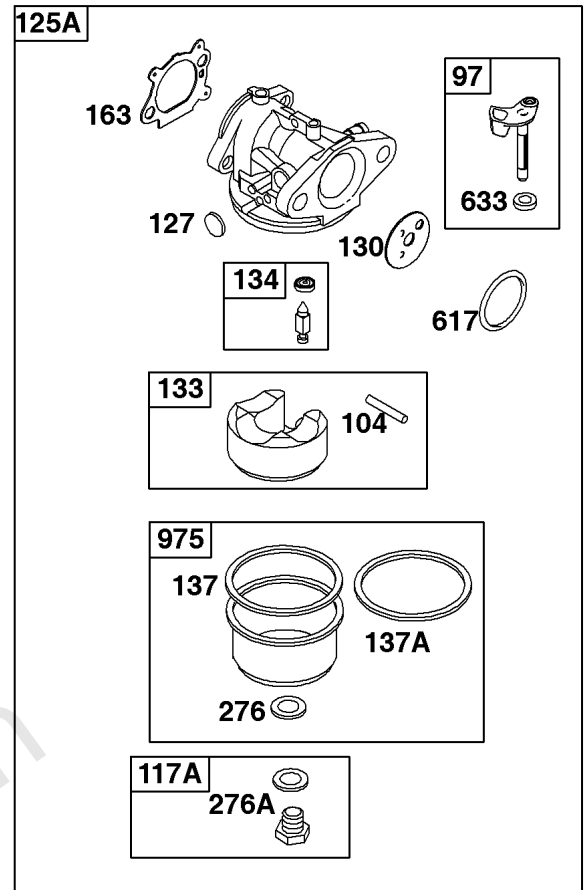

Carburetor

REF NO	PART NO	QTY	DESCRIPTION
95	691636		SCREW -(Throttle Valve)
97	696565		SHAFT, Throttle -(Plastic)
98	398185		KIT, Idle Speed -(Idle Speed) (Lmt 26, 27, 28, 31)
104	797622		PIN, Float Hinge
108	691182		VALVE, Choke
108A	795935		VALVE, Choke
109A	498593		SHAFT, Choke
117A	799604		JET, Main -(Standard)
118A	799227		JET, Main -(High Altitude)
125A	799868		CARBURETOR -(Primer)
127	694468		PLUG, Welch -(Bowl Vent)
130	696564		VALVE, Throttle
133	398187		FLOAT, Carburetor
134	398188		KIT, Needle/Seat -(Mow N Stow)
137	796610		GASKET, Float Bowl
137A	693981		GASKET, Float Bowl -(1/16)
141	796193		KIT, Choke Shaft
163	795629		GASKET, Air Cleaner -(Air Cleaner)
217	690354		SPRING, Choke Return
276	271716		WASHER, Sealing
276A	797632		WASHER, Sealing
365	691688		SCREW
617	270344S		SEAL, O-Ring -(Intake Manifold)
633	691321		SEAL, Choke/Throttle Shaft -(Throttle Shaft)
633A	693867		SEAL, Choke/Throttle Shaft
692	590931		SPRING, Detent
975	796611		BOWL, Float