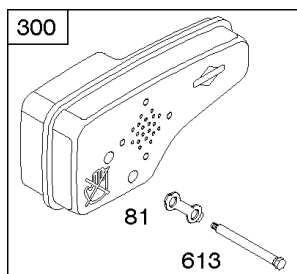

Air Cleaner, Exhaust System

REF NO	PART NO	QTY	DESCRIPTION
11B	691923		TUBE, Breather
81	691740		LOCK, Muffler Screw
163	795629		GASKET, Air Cleaner -(Air Cleaner)
291	593208		THERMOSTAT
300	593819		MUFFLER -Used After Code Date 13121500
300	692038		MUFFLER -Used Before Code Date 13121600
346	593440		SCREW -(Spark Arrestor)
425A	690670		SCREW -(Air Cleaner Cover)
443A	692523		SCREW -(Air Cleaner Primer Base)
445A	491588S		FILTER, A/C Cartridge
467	790842		KNOB, Air Cleaner Cover
534A	798294		SCREW -(Air Cleaner)
535	493537S		FILTER, Air Cleaner Foam
536A	798293		CLEANER, Air -(3 point mounting) -Used Before Code Date 14012700
613	691340		SCREW -(Muffler) (1/4-20 x 2.75 Inches Total Length, 2.25 Inch Shoulder Length)
613	790833		SCREW -(Muffler) (1/4-20 x 2.75 Inches Total Length, 2.08 Inch Shoulder Length)
676	396548		DEFLECTOR, Muffler
676A	393756		DEFLECTOR, Muffler -(Side Outlet)
676B	397931		DEFLECTOR, Muffler
676E	393760		DEFLECTOR, Muffler
676C	493871		DEFLECTOR, Muffler
676F	590745		DEFLECTOR, Muffler
677	690661		SCREW -(Muffler Deflector) (Thread Forming)
677A	593440		SCREW -(Muffler Deflector) (Self-Drilling & Tapping)
725	590459		SHIELD, Heat
725A	590460		SHIELD, Heat
832	593875		GUARD, Muffler
832E	793568		MUFFLER
836	690664		SCREW -(Muffler Guard)
836C	790745		SCREW -(Muffler Guard)
875	593580		BASE, Air Cleaner -(Primer) (2 Point Mounting) -Used After Code Date 14012600
883	691881		GASKET, Exhaust
883A	793497		GASKET, Exhaust
966A	593942		BASE, Air Cleaner -(Primer) (2 Point Mounting) -Used After Code Date 14020200
968B	692298		COVER, Air Cleaner
976	694395		PRIMER, Carburetor
994	398067		ARRESTOR, Spark