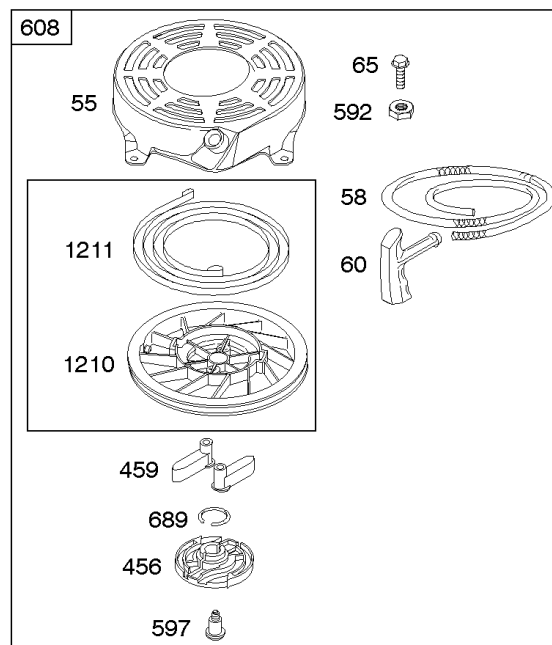

1036 EMISSIONS LABEL

Blower Housing, Flywheel, Ignition, Rewind Starter

REF NO	PART NO	QTY	DESCRIPTION
23A	591282		FLYWHEEL
37	793756		GUARD, Flywheel
55	691421		HOUSING, Rewind Starter
58	697316		ROPE, Starter -(Cut To Required Length)
60	281434S		GRIP, Starter Rope
60C	799716		GRIP, Starter Rope
65	690837		SCREW -(Rewind Starter)
78	691108		SCREW -(Flywheel Guard)
304	695892		HOUSING, Blower
305	691108		SCREW -(Blower Housing)
332	690662		NUT -(Flywheel)
333A	590455		ARMATURE, Magneto
334	691061		SCREW -(Magneto Armature)
362	793351		SHIELD, Spark Plug
363	19069		PULLER, Flywheel
455	791960		CUP, Flywheel
456	692299		PLATE, Pawl Friction
459	281505S		PAWL, Ratchet
474	691991		ALTERNATOR
592	690800		NUT -(Rewind Starter)
597	691696		SCREW -(Pawl Friction Plate)
608	497680		STARTER, Rewind
635	66538S		BOOT, Spark Plug
689	691855		SPRING, Friction
851	493880S		TERMINAL, Spark Plug
851A	692424		TERMINAL, Spark Plug
910	691094		STUD -(Alternator)
925	795403		COVER, Linkage
946	691738		STOP, Rope
1005	691346		FAN, Flywheel
1036	-----		Label-Emissions -(Available From A Briggs & Stratton Authorized Dealer)
1119	692979		SCREW -(Alternator)
1210	498144		PULLEY/SPRING ASSEMBLY -(Pulley)
1211	498144		PULLEY/SPRING ASSEMBLY -(Spring)
1386	790848		VANE, Air -(Autochoke System)
1387	790849		SPRING, Air Vane
1388	790850		SCREW -(Air Vane) (Auto Choke System)