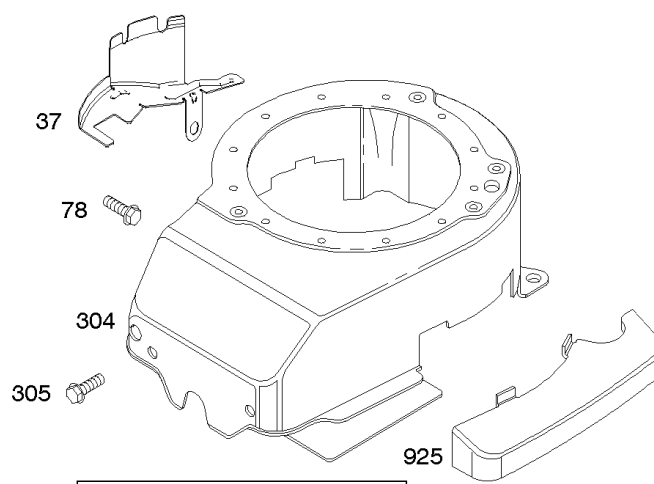

Parts Manual

Mfg. No: 126M07-5060-F1

Model Components	Page
Air Cleaner, Exhaust System.....	4
Blower Housing, Flywheel, Ignition, Rewind Starter.....	6
Blower Housing/Shrouds.....	8
Camshaft, Crankshaft, Cylinder, Engine Sump, Lubrication, Pistion Group, Valves.....	10
Carburetor.....	14
Controls, Electrical, Flywheel Brake, Governor Spring.....	16
Electric Starter, Gasket Kits, Gasket and Carburetor Overhaul Kits.....	20
Fuel Supply.....	22
Replacement Engine - US & Canada.....	24

1036 EMISSIONS LABEL

Blower Housing, Flywheel, Ignition, Rewind Starter

REF NO	PART NO	QTY	DESCRIPTION
23A	591282		FLYWHEEL
37	793756		GUARD, Flywheel
55	691421		HOUSING, Rewind Starter
58	697316		ROPE, Starter -(Cut To Required Length)
60	281434S		GRIP, Starter Rope
60C	799716		GRIP, Starter Rope
65	690837		SCREW -(Rewind Starter)
78	691108		SCREW -(Flywheel Guard)
304	695892		HOUSING, Blower
305	691108		SCREW -(Blower Housing)
332	690662		NUT -(Flywheel)
333A	590455		ARMATURE, Magneto
334	691061		SCREW -(Magneto Armature)
362	793351		SHIELD, Spark Plug
363	19069		PULLER, Flywheel
455	791960		CUP, Flywheel
456	692299		PLATE, Pawl Friction
459	281505S		PAWL, Ratchet
474	691991		ALTERNATOR
592	690800		NUT -(Rewind Starter)
597	691696		SCREW -(Pawl Friction Plate)
608	497680		STARTER, Rewind
635	66538S		BOOT, Spark Plug
689	691855		SPRING, Friction
851	493880S		TERMINAL, Spark Plug
851A	692424		TERMINAL, Spark Plug
910	691094		STUD -(Alternator)
925	795403		COVER, Linkage
946	691738		STOP, Rope
1005	691346		FAN, Flywheel
1036	-----		Label-Emissions -(Available From A Briggs & Stratton Authorized Dealer)
1119	692979		SCREW -(Alternator)
1210	498144		PULLEY/SPRING ASSEMBLY -(Pulley)
1211	498144		PULLEY/SPRING ASSEMBLY -(Spring)
1386	790848		VANE, Air -(Autochoke System)
1387	790849		SPRING, Air Vane
1388	790850		SCREW -(Air Vane) (Auto Choke System)