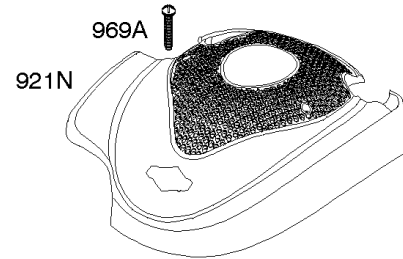

1036 EMISSIONS LABEL

Blower Housing, Flywheel, Ignition, Rewind Starter

REF NO	PART NO	QTY	DESCRIPTION
23A	591282		FLYWHEEL
37	793756		GUARD, Flywheel
55	691421		HOUSING, Rewind Starter
58	697316		ROPE, Starter -(Cut To Required Length)
60	281434S		GRIP, Starter Rope
60C	799716		GRIP, Starter Rope
65	690837		SCREW -(Rewind Starter)
78	691108		SCREW -(Flywheel Guard)
304	695892		HOUSING, Blower
305	691108		SCREW -(Blower Housing)
332	690662		NUT -(Flywheel)
333A	590455		ARMATURE, Magneto
334	691061		SCREW -(Magneto Armature)
362	793351		SHIELD, Spark Plug
363	19069		PULLER, Flywheel
455	791960		CUP, Flywheel
456	692299		PLATE, Pawl Friction
459	281505S		PAWL, Ratchet
474	691991		ALTERNATOR
592	690800		NUT -(Rewind Starter)
597	691696		SCREW -(Pawl Friction Plate)
608	497680		STARTER, Rewind
635	66538S		BOOT, Spark Plug
689	691855		SPRING, Friction
851	493880S		TERMINAL, Spark Plug
851A	692424		TERMINAL, Spark Plug
910	691094		STUD -(Alternator)
925	795403		COVER, Linkage
946	691738		STOP, Rope
1005	691346		FAN, Flywheel
1036	-----		Label-Emissions -(Available From A Briggs & Stratton Authorized Dealer)
1119	692979		SCREW -(Alternator)
1210	498144		PULLEY/SPRING ASSEMBLY -(Pulley)
1211	498144		PULLEY/SPRING ASSEMBLY -(Spring)
1386	790848		VANE, Air -(Autochoke System)
1387	790849		SPRING, Air Vane
1388	790850		SCREW -(Air Vane) (Auto Choke System)