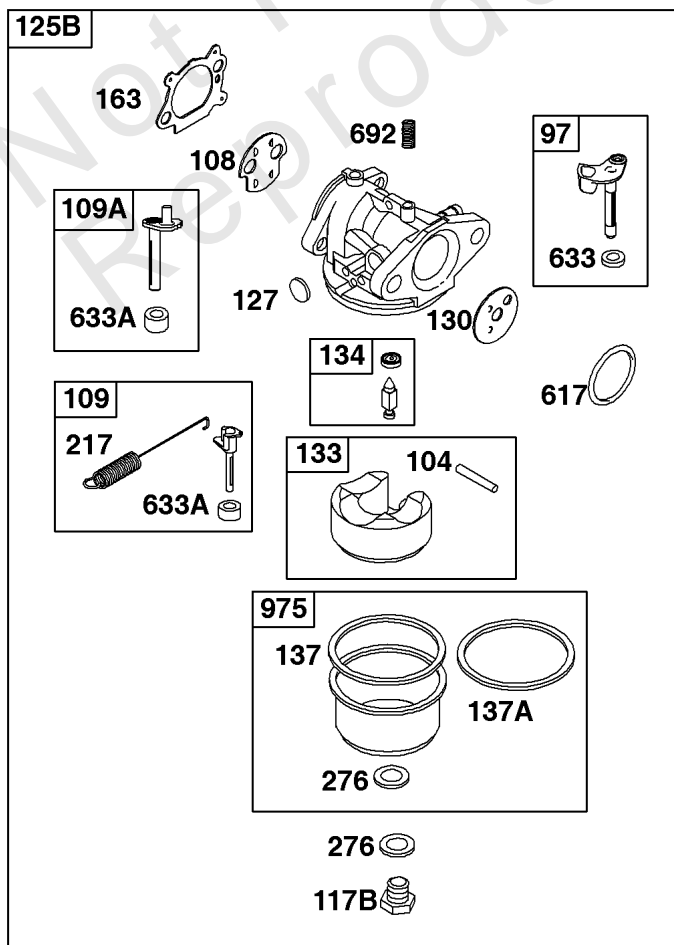

Carburetor

REF NO	PART NO	QTY	DESCRIPTION
95	691636		SCREW -(Throttle Valve)
97	696565		SHAFT, Throttle -(Plastic)
98	398185		KIT, Idle Speed -(Idle Speed) (Lmt 26, 27, 28, 31)
104	797622		PIN, Float Hinge
108	691182		VALVE, Choke
108A	795935		VALVE, Choke
109A	498593		SHAFT, Choke
117A	799604		JET, Main -(Standard)
118A	799227		JET, Main -(High Altitude)
125A	799868		CARBURETOR -(Primer)
127	694468		PLUG, Welch -(Bowl Vent)
130	696564		VALVE, Throttle
133	398187		FLOAT, Carburetor
134	398188		KIT, Needle/Seat -(Mow N Stow)
137	796610		GASKET, Float Bowl
137A	693981		GASKET, Float Bowl -(1/16)
141	796193		KIT, Choke Shaft
163	795629		GASKET, Air Cleaner -(Air Cleaner)
217	690354		SPRING, Choke Return
276	271716		WASHER, Sealing
276A	797632		WASHER, Sealing
365	691688		SCREW
617	270344S		SEAL, O-Ring -(Intake Manifold)
633	691321		SEAL, Choke/Throttle Shaft -(Throttle Shaft)
633A	693867		SEAL, Choke/Throttle Shaft
692	590931		SPRING, Detent
975	796611		BOWL, Float