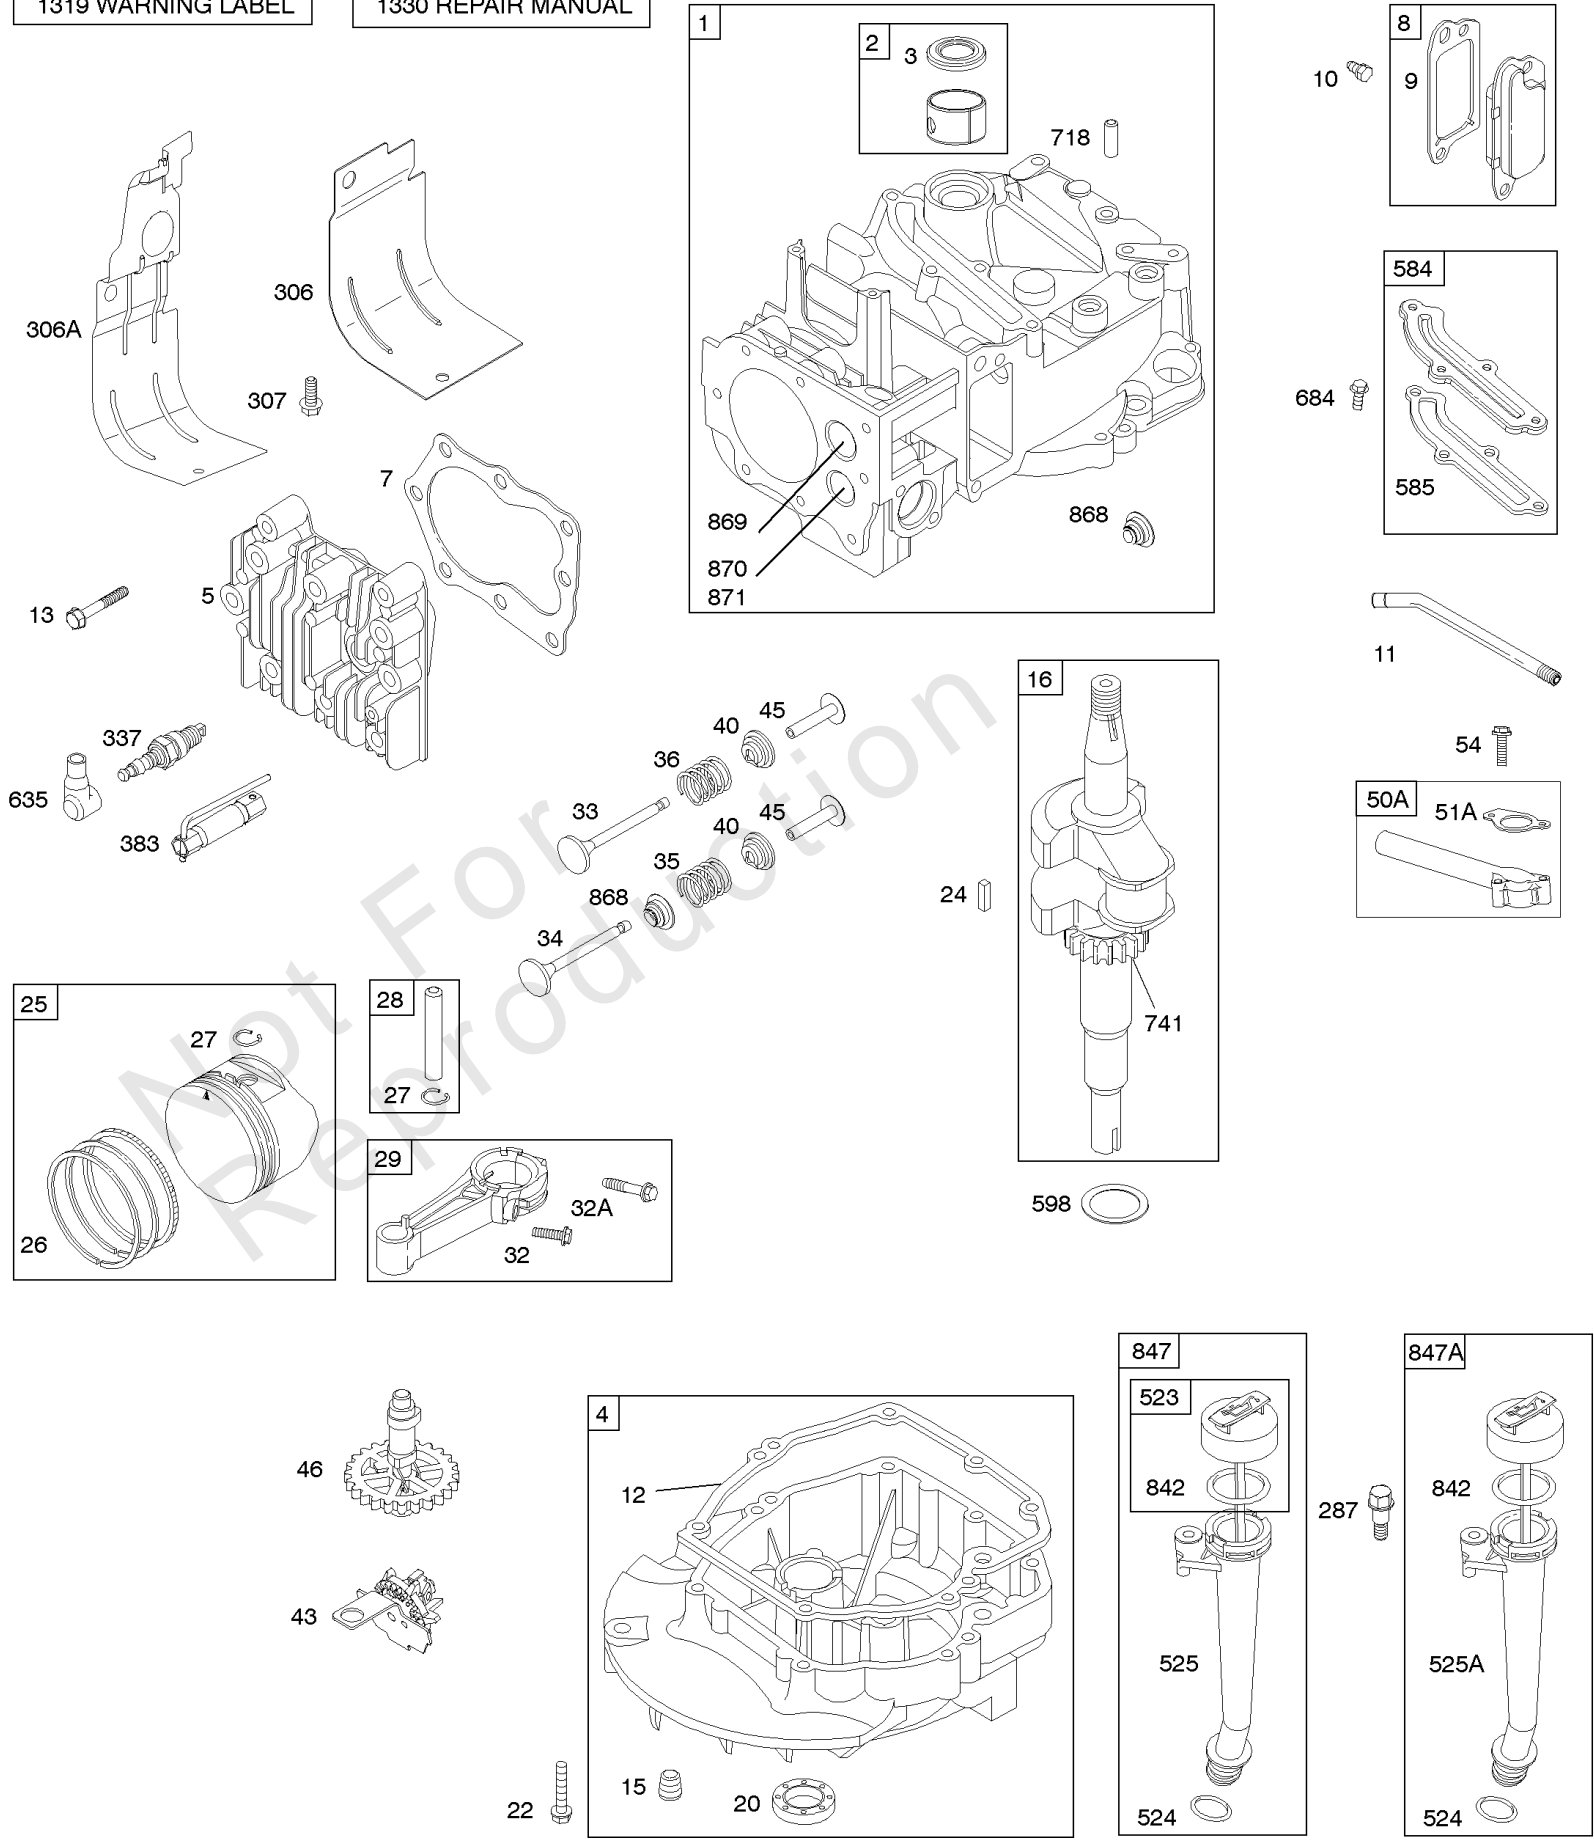

1319 WARNING LABEL

1330 REPAIR MANUAL

Camshaft, Crankshaft, Cylinder, Engine Sump, Lubrication, Pistion Group, Valves

REF NO	PART NO	QTY	DESCRIPTION
1	592645		CYLINDER ASSEMBLY
2	796961		KIT, Bushing/Seal -(Magneto Side)
3	299819S		SEAL, Oil -(Magneto Side)
4	493279		SUMP, Engine
5	590411		HEAD, Cylinder
7	799875		GASKET, Cylinder Head
8	590395		BREATHER ASSEMBLY
9	699833		GASKET, Breather
10	691125		SCREW -(Breather Assembly)
11	691781		TUBE, Breather
12	692232		GASKET, Crankcase
13	590422		SCREW -(Cylinder Head)
15	691680		PLUG, Oil Drain -(3/8"-18 NPTF - Internal 3/8" Sq)
15	690946		PLUG, Oil Drain -(3/8"-18 NPTF-External 7/16" Sq)
16	797018		CRANKSHAFT
20	399781S		SEAL, Oil -(PTO Side)
22	691092		SCREW -(Crankcase Cover/Sump)
24	222698S		KEY, Flywheel
25	590404		PISTON ASSEMBLY -(Standard)
25	590405		PISTON ASSEMBLY -(.020 Oversize)
26	590402		SET, Ring -(Standard)
26	590403		SET, Ring -(.020 Oversize)
27	691588		LOCK, Piston Pin
28	298909		PIN, Piston
29	797306		ROD, Connecting
32	691664		SCREW -(Connecting Rod)
32A	695759		SCREW -(Connecting Rod)
33	590394		VALVE, Exhaust
34	590393		VALVE, Intake
35	691270		SPRING, Valve -(Intake)
36	691270		SPRING, Valve -(Exhaust)
40	692194		RETAINER, Valve
43	691997		SLINGER, Governor/Oil
45	690548		TAPPET, Valve
46	691449		CAMSHAFT
50A	794305		MANIFOLD, Intake
51A	794306		GASKET, Intake
54	691650		SCREW -(Intake Manifold)
287	690940		SCREW -(Dipstick Tube)