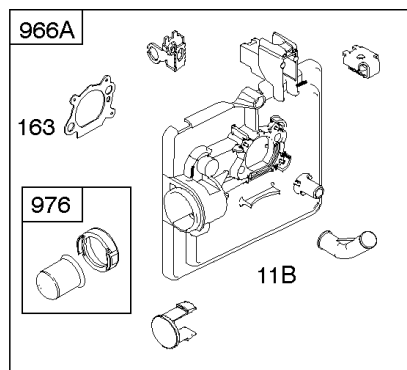

Air Cleaner, Exhaust System

REF NO	PART NO	QTY	DESCRIPTION
11B	691923		TUBE, Breather
81	691740		LOCK, Muffler Screw
163	795629		GASKET, Air Cleaner -(Air Cleaner)
291	593208		THERMOSTAT
300	593819		MUFFLER -Used After Code Date 13121500
300	692038		MUFFLER -Used Before Code Date 13121600
346	593440		SCREW -(Spark Arrestor)
425A	690670		SCREW -(Air Cleaner Cover)
443A	692523		SCREW -(Air Cleaner Primer Base)
445A	491588S		FILTER, A/C Cartridge
467	790842		KNOB, Air Cleaner Cover
534A	798294		SCREW -(Air Cleaner)
535	493537S		FILTER, Air Cleaner Foam
536A	798293		CLEANER, Air -(3 point mounting) -Used Before Code Date 14012700
613	691340		SCREW -(Muffler) (1/4-20 x 2.75 Inches Total Length, 2.25 Inch Shoulder Length)
613	790833		SCREW -(Muffler) (1/4-20 x 2.75 Inches Total Length, 2.08 Inch Shoulder Length)
676	396548		DEFLECTOR, Muffler
676A	393756		DEFLECTOR, Muffler -(Side Outlet)
676B	397931		DEFLECTOR, Muffler
676E	393760		DEFLECTOR, Muffler
676C	493871		DEFLECTOR, Muffler
676F	590745		DEFLECTOR, Muffler
677	690661		SCREW -(Muffler Deflector) (Thread Forming)
677A	593440		SCREW -(Muffler Deflector) (Self-Drilling & Tapping)
725	590459		SHIELD, Heat
725A	590460		SHIELD, Heat
832	593875		GUARD, Muffler
832E	793568		MUFFLER
836	690664		SCREW -(Muffler Guard)
836C	790745		SCREW -(Muffler Guard)
875	593580		BASE, Air Cleaner -(Primer) (2 Point Mounting) -Used After Code Date 14012600
883	691881		GASKET, Exhaust
883A	793497		GASKET, Exhaust
966A	593942		BASE, Air Cleaner -(Primer) (2 Point Mounting) -Used After Code Date 14020200
968B	692298		COVER, Air Cleaner
976	694395		PRIMER, Carburetor
994	398067		ARRESTOR, Spark