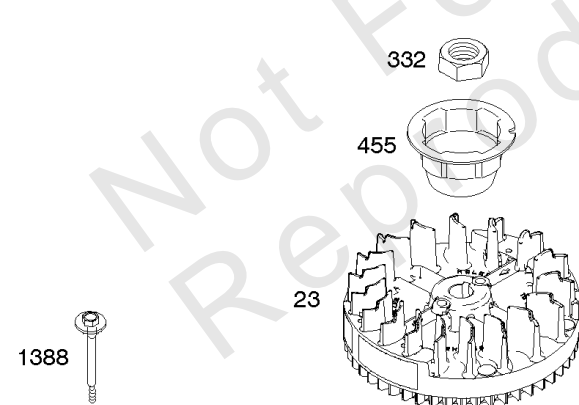

1036 EMISSIONS LABEL

Blower Housing, Flywheel, Ignition, Rewind Starter

REF NO	PART NO	QTY	DESCRIPTION
23A	591282		FLYWHEEL
37	793756		GUARD, Flywheel
55	691421		HOUSING, Rewind Starter
58	697316		ROPE, Starter -(Cut To Required Length)
60	281434S		GRIP, Starter Rope
60C	799716		GRIP, Starter Rope
65	690837		SCREW -(Rewind Starter)
78	691108		SCREW -(Flywheel Guard)
304	695892		HOUSING, Blower
305	691108		SCREW -(Blower Housing)
332	690662		NUT -(Flywheel)
333A	590455		ARMATURE, Magneto
334	691061		SCREW -(Magneto Armature)
362	793351		SHIELD, Spark Plug
363	19069		PULLER, Flywheel
455	791960		CUP, Flywheel
456	692299		PLATE, Pawl Friction
459	281505S		PAWL, Ratchet
474	691991		ALTERNATOR
592	690800		NUT -(Rewind Starter)
597	691696		SCREW -(Pawl Friction Plate)
608	497680		STARTER, Rewind
635	66538S		BOOT, Spark Plug
689	691855		SPRING, Friction
851	493880S		TERMINAL, Spark Plug
851A	692424		TERMINAL, Spark Plug
910	691094		STUD -(Alternator)
925	795403		COVER, Linkage
946	691738		STOP, Rope
1005	691346		FAN, Flywheel
1036	-----		Label-Emissions -(Available From A Briggs & Stratton Authorized Dealer)
1119	692979		SCREW -(Alternator)
1210	498144		PULLEY/SPRING ASSEMBLY -(Pulley)
1211	498144		PULLEY/SPRING ASSEMBLY -(Spring)
1386	790848		VANE, Air -(Autochoke System)
1387	790849		SPRING, Air Vane
1388	790850		SCREW -(Air Vane) (Auto Choke System)