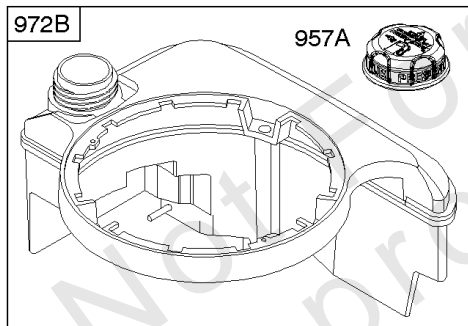

Fuel Supply

REF NO	PART NO	QTY	DESCRIPTION
187	791766		LINE, Fuel -(Cut To Required Length)
187A	791873		LINE, Fuel -(Molded)
187B	791891		LINE, Fuel -(Includes Filter)
190	690940		SCREW -(Fuel Tank)
240	298090S		FILTER, Fuel
601	791850		CLAMP, Hose
601A	691038		CLAMP, Hose
670	692294		SPACER, Fuel Tank
957	591003		CAP, Fuel Tank -(1/4 Turn Cap - Red)
957	799585		CAP, Fuel Tank -(1/4 Turn Cap - Black)
957A	692046		CAP, Fuel Tank -(Threaded)(Vented)
957D	796577		CAP, Fuel Tank
958	698183		VALVE, Fuel Shut Off
972B	699374		TANK, Fuel -(Threaded)
972F	590490		TANK, Fuel -(1/4 Turn Cap - Black)
972E	796578		TANK, Fuel -(Flourinated)
1059	692311		KIT, Screw/Washer