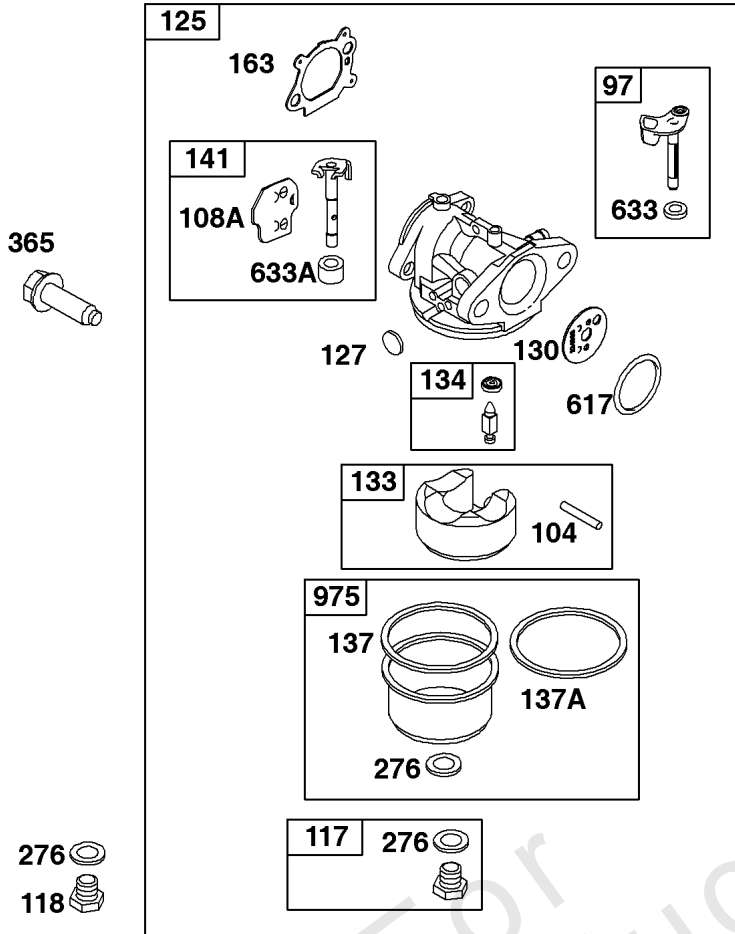

Carburetor

REF NO	PART NO	QTY	DESCRIPTION
95	691636		SCREW -(Throttle Valve)
97	696565		SHAFT, Throttle -(Plastic)
98	398185		KIT, Idle Speed -(Idle Speed) (Lmt 26, 27, 28, 31)
104	797622		PIN, Float Hinge
108	691182		VALVE, Choke
108A	795935		VALVE, Choke
109A	498593		SHAFT, Choke
117A	799604		JET, Main -(Standard)
118A	799227		JET, Main -(High Altitude)
125A	799868		CARBURETOR -(Primer)
127	694468		PLUG, Welch -(Bowl Vent)
130	696564		VALVE, Throttle
133	398187		FLOAT, Carburetor
134	398188		KIT, Needle/Seat -(Mow N Stow)
137	796610		GASKET, Float Bowl
137A	693981		GASKET, Float Bowl -(1/16)
141	796193		KIT, Choke Shaft
163	795629		GASKET, Air Cleaner -(Air Cleaner)
217	690354		SPRING, Choke Return
276	271716		WASHER, Sealing
276A	797632		WASHER, Sealing
365	691688		SCREW
617	270344S		SEAL, O-Ring -(Intake Manifold)
633	691321		SEAL, Choke/Throttle Shaft -(Throttle Shaft)
633A	693867		SEAL, Choke/Throttle Shaft
692	590931		SPRING, Detent
975	796611		BOWL, Float