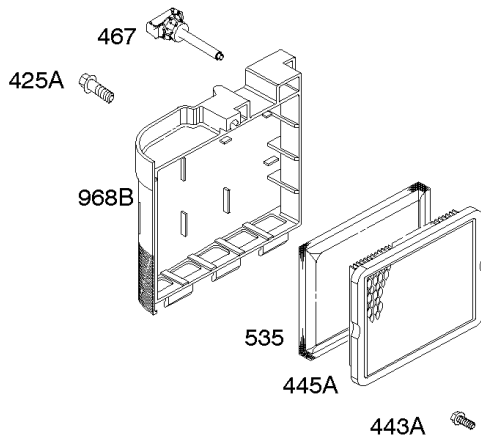

Air Cleaner, Exhaust System

REF NO	PART NO	QTY	DESCRIPTION
11B	691923		TUBE, Breather
81	691740		LOCK, Muffler Screw
163	795629		GASKET, Air Cleaner -(Air Cleaner)
291	593208		THERMOSTAT
300	593819		MUFFLER -Used After Code Date 13121500
300	692038		MUFFLER -Used Before Code Date 13121600
346	593440		SCREW -(Spark Arrestor)
425A	690670		SCREW -(Air Cleaner Cover)
443A	692523		SCREW -(Air Cleaner Primer Base)
445A	491588S		FILTER, A/C Cartridge
467	790842		KNOB, Air Cleaner Cover
534A	798294		SCREW -(Air Cleaner)
535	493537S		FILTER, Air Cleaner Foam
536A	798293		CLEANER, Air -(3 point mounting) -Used Before Code Date 14012700
613	691340		SCREW -(Muffler) (1/4-20 x 2.75 Inches Total Length, 2.25 Inch Shoulder Length)
613	790833		SCREW -(Muffler) (1/4-20 x 2.75 Inches Total Length, 2.08 Inch Shoulder Length)
676	396548		DEFLECTOR, Muffler
676A	393756		DEFLECTOR, Muffler -(Side Outlet)
676B	397931		DEFLECTOR, Muffler
676E	393760		DEFLECTOR, Muffler
676C	493871		DEFLECTOR, Muffler
676F	590745		DEFLECTOR, Muffler
677	690661		SCREW -(Muffler Deflector) (Thread Forming)
677A	593440		SCREW -(Muffler Deflector) (Self-Drilling & Tapping)
725	590459		SHIELD, Heat
725A	590460		SHIELD, Heat
832	593875		GUARD, Muffler
832E	793568		MUFFLER
836	690664		SCREW -(Muffler Guard)
836C	790745		SCREW -(Muffler Guard)
875	593580		BASE, Air Cleaner -(Primer) (2 Point Mounting) -Used After Code Date 14012600
883	691881		GASKET, Exhaust
883A	793497		GASKET, Exhaust
966A	593942		BASE, Air Cleaner -(Primer) (2 Point Mounting) -Used After Code Date 14020200
968B	692298		COVER, Air Cleaner
976	694395		PRIMER, Carburetor
994	398067		ARRESTOR, Spark