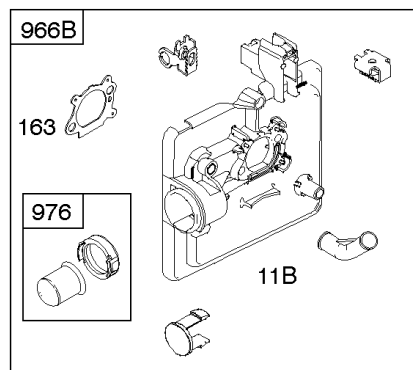

Air Cleaner, Exhaust System

REF NO	PART NO	QTY	DESCRIPTION
11B	691923		TUBE, Breather
81	691740		LOCK, Muffler Screw
163	795629		GASKET, Air Cleaner -(Air Cleaner)
291	593208		THERMOSTAT
300	593819		MUFFLER -Used After Code Date 13121500
300	692038		MUFFLER -Used Before Code Date 13121600
346	593440		SCREW -(Spark Arrestor)
425A	690670		SCREW -(Air Cleaner Cover)
443A	692523		SCREW -(Air Cleaner Primer Base)
445A	491588S		FILTER, A/C Cartridge
467	790842		KNOB, Air Cleaner Cover
534A	798294		SCREW -(Air Cleaner)
535	493537S		FILTER, Air Cleaner Foam
536A	798293		CLEANER, Air -(3 point mounting) -Used Before Code Date 14012700
613	691340		SCREW -(Muffler) (1/4-20 x 2.75 Inches Total Length, 2.25 Inch Shoulder Length)
613	790833		SCREW -(Muffler) (1/4-20 x 2.75 Inches Total Length, 2.08 Inch Shoulder Length)
676	396548		DEFLECTOR, Muffler
676A	393756		DEFLECTOR, Muffler -(Side Outlet)
676B	397931		DEFLECTOR, Muffler
676E	393760		DEFLECTOR, Muffler
676C	493871		DEFLECTOR, Muffler
676F	590745		DEFLECTOR, Muffler
677	690661		SCREW -(Muffler Deflector) (Thread Forming)
677A	593440		SCREW -(Muffler Deflector) (Self-Drilling & Tapping)
725	590459		SHIELD, Heat
725A	590460		SHIELD, Heat
832	593875		GUARD, Muffler
832E	793568		MUFFLER
836	690664		SCREW -(Muffler Guard)
836C	790745		SCREW -(Muffler Guard)
875	593580		BASE, Air Cleaner -(Primer) (2 Point Mounting) -Used After Code Date 14012600
883	691881		GASKET, Exhaust
883A	793497		GASKET, Exhaust
966A	593942		BASE, Air Cleaner -(Primer) (2 Point Mounting) -Used After Code Date 14020200
968B	692298		COVER, Air Cleaner
976	694395		PRIMER, Carburetor
994	398067		ARRESTOR, Spark