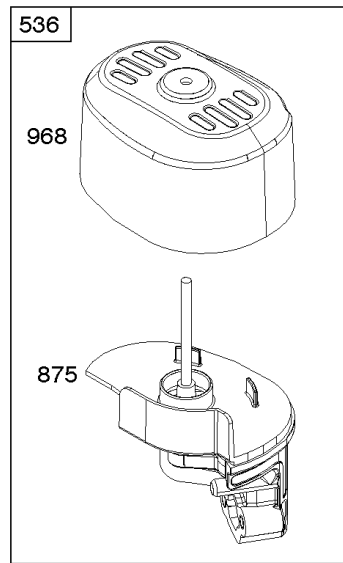

Air Cleaner, Exhaust System

REF NO	PART NO	QTY	DESCRIPTION
11	797262		TUBE, Breather
163	591013		GASKET, Air Cleaner -(Air Cleaner)
300	591028		MUFFLER
300A	591618		MUFFLER
346	699203		SCREW -(Spark Arrestor)
411	797686		SCREW -(Air Cleaner Base to Air Cleaner Bracket)
412	797261		NUT -(Air Cleaner Cover)
445	796970		FILTER, A/C Cartridge
445A	797258		FILTER, A/C Cartridge
467	691985		KNOB, Air Cleaner Cover
536	591034		CLEANER, Air
549	797264		WASHER -(Air Cleaner)
676	797352		DEFLECTOR, Muffler
676A	591711		DEFLECTOR, Muffler
677	699203		SCREW -(Muffler Deflector)
832	591029		GUARD, Muffler
832A	797688		GUARD, Muffler
836	798976		SCREW -(Muffler Guard)
864	799555		ADAPTER, Muffler
875	591027		BASE, Air Cleaner
875A	797265		BASE, Air Cleaner - See Reference 536.
883	797267		GASKET, Exhaust
968	591026		COVER, Air Cleaner
968A	797263		COVER, Air Cleaner
994	799557		ARRESTOR, Spark
1177	590965		NUT -(Muffler)
1302	590457		WASHER -(Muffler Guard)