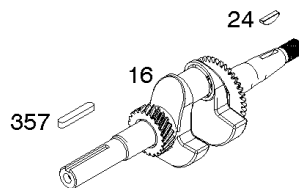

REF NO	PART NO	QTY	DESCRIPTION
1	797217		CYLINDER ASSEMBLY
3	797329		SEAL, Oil -(Magneto Side)
12	797211		GASKET, Crankcase
15	797215		PLUG, Oil Drain
16	797529		CRANKSHAFT
17	797328		BEARING, Ball
18	797350		COVER, Crankcase
20	797330		SEAL, Oil -(PTO Side)
22	797656		SCREW -(Crankcase Cover/Sump)
24	797286		KEY, Flywheel
25	797218		PISTON ASSEMBLY -(Standard)
25	797270		PISTON ASSEMBLY -(.010 Oversize)
25	797271		PISTON ASSEMBLY -(.020 Oversize)
26	797272		SET, Ring -(.010 Oversize)
26	797273		SET, Ring -(.020 Oversize)
26	797220		SET, Ring -(Standard)
27	797234		LOCK, Piston Pin
28	797219		PIN, Piston
29	797221		ROD, Connecting
37	591023		GUARD, Flywheel
46	797197		CAMSHAFT
78	798975		SCREW -(Flywheel Guard)
220	797223		WASHER -(Governor Gear)
221	797224		CUP, Governor
227	797231		LEVER, Governor Control
306	797322		SHIELD, Cylinder
307	798618		SCREW -(Cylinder Shield)
357	798305		KEY, Drive Pulley
505	690939		NUT -(Governor Control Lever)
522	797325		PLUG, Dipstick/Fill
562	797230		BOLT -(Governor Control Lever)
614	797229		PIN, Cotter
616	797228		CRANK, Governor
631	797216		WASHER -(Oil Drain Plug)
718	797214		PIN, Locating -(Cylinder Head)
718A	797326		PIN, Locating -(Crankcase Cover)
842	797327		SEAL, O-Ring -(Dipstick Tube)
1036	-----		Label-Emissions -(Available From A Briggs & Stratton Authorized Dealer)

REQUIRED when replacing parts with warning labels affixed.

1319A WARNING LABEL

REQUIRED when replacing parts with warning labels affixed.

1036 EMISSIONS LABEL

Camshaft, Crankcase Cover, Crankshaft, Cylinder, Piston/Rings/Connecting Rod, Warning