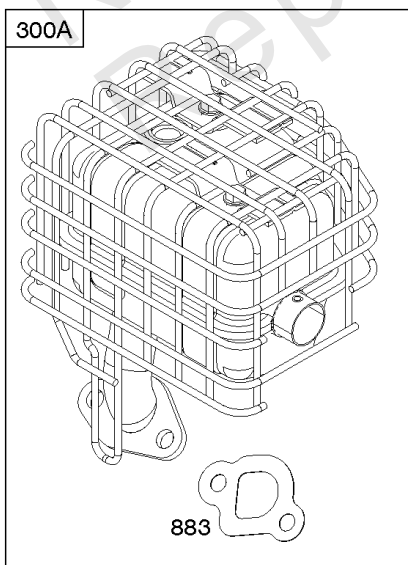

Air Cleaner, Exhaust System

REF NO	PART NO	QTY	DESCRIPTION
11	797262		TUBE, Breather
163	591013		GASKET, Air Cleaner -(Air Cleaner)
300	591028		MUFFLER
300A	591618		MUFFLER
346	699203		SCREW -(Spark Arrestor)
411	797686		SCREW -(Air Cleaner Base to Air Cleaner Bracket)
412	797261		NUT -(Air Cleaner Cover)
445	796970		FILTER, A/C Cartridge
445A	797258		FILTER, A/C Cartridge
467	691985		KNOB, Air Cleaner Cover
536	591034		CLEANER, Air
549	797264		WASHER -(Air Cleaner)
676	797352		DEFLECTOR, Muffler
676A	591711		DEFLECTOR, Muffler
677	699203		SCREW -(Muffler Deflector)
832	591029		GUARD, Muffler
832A	797688		GUARD, Muffler
836	798976		SCREW -(Muffler Guard)
864	799555		ADAPTER, Muffler
875	591027		BASE, Air Cleaner
875A	797265		BASE, Air Cleaner - See Reference 536.
883	797267		GASKET, Exhaust
968	591026		COVER, Air Cleaner
968A	797263		COVER, Air Cleaner
994	799557		ARRESTOR, Spark
1177	590965		NUT -(Muffler)
1302	590457		WASHER -(Muffler Guard)