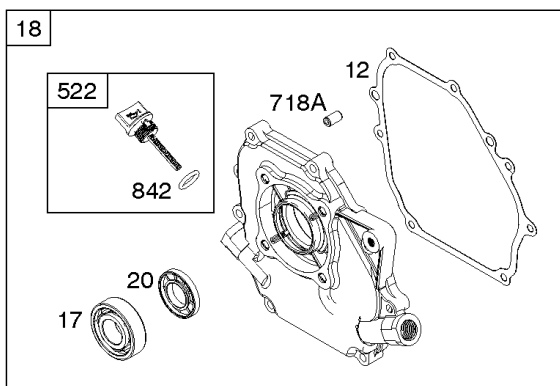

REF NO	PART NO	QTY	DESCRIPTION
1	797217		CYLINDER ASSEMBLY
3	797329		SEAL, Oil -(Magneto Side)
12	797211		GASKET, Crankcase
15	797215		PLUG, Oil Drain
16	797529		CRANKSHAFT
17	797328		BEARING, Ball
18	797350		COVER, Crankcase
20	797330		SEAL, Oil -(PTO Side)
22	797656		SCREW -(Crankcase Cover/Sump)
24	797286		KEY, Flywheel
25	797218		PISTON ASSEMBLY -(Standard)
25	797270		PISTON ASSEMBLY -(.010 Oversize)
25	797271		PISTON ASSEMBLY -(.020 Oversize)
26	797272		SET, Ring -(.010 Oversize)
26	797273		SET, Ring -(.020 Oversize)
26	797220		SET, Ring -(Standard)
27	797234		LOCK, Piston Pin
28	797219		PIN, Piston
29	797221		ROD, Connecting
37	591023		GUARD, Flywheel
46	797197		CAMSHAFT
78	798975		SCREW -(Flywheel Guard)
220	797223		WASHER -(Governor Gear)
221	797224		CUP, Governor
227	797231		LEVER, Governor Control
306	797322		SHIELD, Cylinder
307	798618		SCREW -(Cylinder Shield)
357	798305		KEY, Drive Pulley
505	690939		NUT -(Governor Control Lever)
522	797325		PLUG, Dipstick/Fill
562	797230		BOLT -(Governor Control Lever)
614	797229		PIN, Cotter
616	797228		CRANK, Governor
631	797216		WASHER -(Oil Drain Plug)
718	797214		PIN, Locating -(Cylinder Head)
718A	797326		PIN, Locating -(Crankcase Cover)
842	797327		SEAL, O-Ring -(Dipstick Tube)
1036	-----		Label-Emissions -(Available From A Briggs & Stratton Authorized Dealer)

REQUIRED when replacing parts with warning labels affixed.

1319A WARNING LABEL

REQUIRED when replacing parts with warning labels affixed.

1036 EMISSIONS LABEL

Camshaft, Crankcase Cover, Crankshaft, Cylinder, Piston/Rings/Connecting Rod, Warning