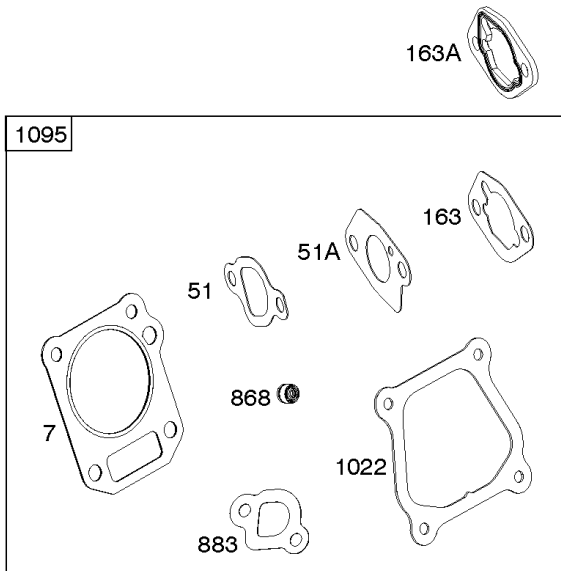

Cylinder Head, Gasket Sets

REF NO	PART NO	QTY	DESCRIPTION
3	797329		SEAL, Oil -(Magneto Side)
5	591478		HEAD, Cylinder
7	797212		GASKET, Cylinder Head
12	797211		GASKET, Crankcase
13	797213		SCREW -(Cylinder Head)
20	797330		SEAL, Oil -(PTO Side)
33	797199		VALVE, Exhaust
34	797198		VALVE, Intake
35	797203		SPRING, Valve -(Intake)
36	797203		SPRING, Valve -(Exhaust)
40	797204		RETAINER, Valve -(Intake)
40A	797205		RETAINER, Valve -(Exhaust)
45	797208		TAPPET, Valve
51	797192		GASKET, Intake
51A	797280		GASKET, Intake
53	797278		STUD -(Carburetor)
163	591013		GASKET, Air Cleaner -(Air Cleaner)
238	797206		CAP, Valve
358	591460		GASKET SET, Engine
718	797214		PIN, Locating -(Cylinder Head)
830	797200		STUD, Rocker Arm -(Rocker Arm)
842	797327		SEAL, O-Ring -(Dipstick Tube)
868	797572		SEAL, Valve -(Intake)
883	797267		GASKET, Exhaust
914	798618		SCREW -(Rocker Cover)
1022	797194		GASKET, Rocker Cover
1023	797196		COVER, Rocker
1026	797207		ROD, Push
1029	797202		ARM, Rocker
1034	797209		GUIDE, Push Rod
1095	591461		GASKET SET, Valve