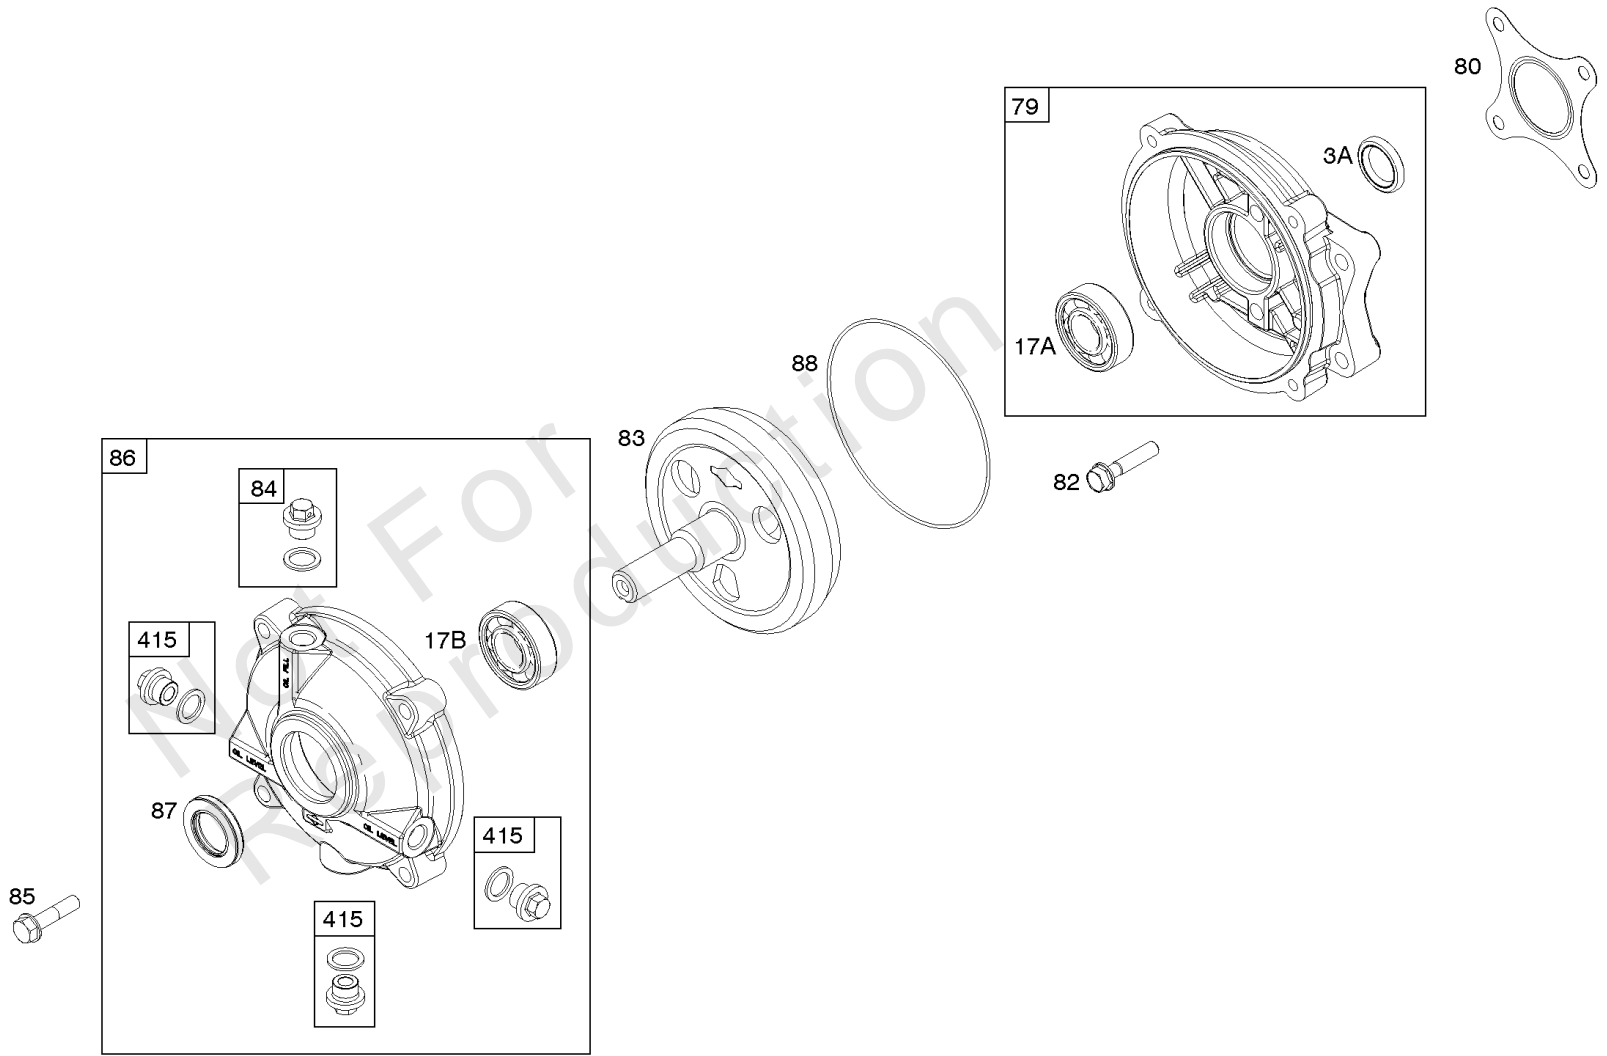

Gear Reduction

REF NO	PART NO	QTY	DESCRIPTION
3A	299819S		SEAL, Oil -(Magneto Side) (Gear Reduction Case)
17A	99158		BEARING, Ball -(Gear Reduction Case)
17B	792745		BEARING, Ball -(Gear Cover)
79	792746		CASE, Gear Reduction
80	792755		GASKET, Gear Case
82	792753		SCREW -(Gear Reduction Case)
83	792756		SHAFT, Auxiliary Drive
84	792759		PLUG, Breather
85	690711		SCREW -(Gear Cover)
86	792748		COVER, Gear
87	792752		SEAL, Gear Reduction
88	792760		GASKET, Gear Cover/Housing
415	792749		PLUG -(Gear Cover)

Not For Reproduction