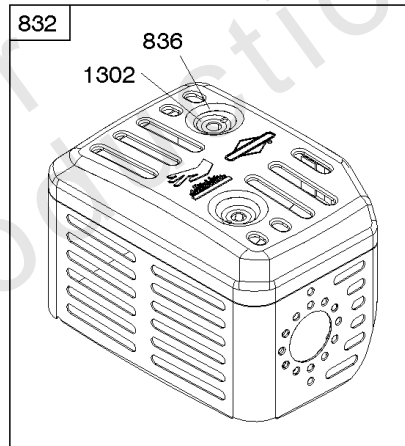

Air Cleaner, Exhaust System

REF NO	PART NO	QTY	DESCRIPTION
11	797262		TUBE, Breather
163	591013		GASKET, Air Cleaner -(Air Cleaner)
300	591028		MUFFLER
300A	591618		MUFFLER
346	699203		SCREW -(Spark Arrestor)
411	797686		SCREW -(Air Cleaner Base to Air Cleaner Bracket)
412	797261		NUT -(Air Cleaner Cover)
445	796970		FILTER, A/C Cartridge
445A	797258		FILTER, A/C Cartridge
467	691985		KNOB, Air Cleaner Cover
536	591034		CLEANER, Air
549	797264		WASHER -(Air Cleaner)
676	797352		DEFLECTOR, Muffler
676A	591711		DEFLECTOR, Muffler
677	699203		SCREW -(Muffler Deflector)
832	591029		GUARD, Muffler
832A	797688		GUARD, Muffler
836	798976		SCREW -(Muffler Guard)
864	799555		ADAPTER, Muffler
875	591027		BASE, Air Cleaner
875A	797265		BASE, Air Cleaner - See Reference 536.
883	797267		GASKET, Exhaust
968	591026		COVER, Air Cleaner
968A	797263		COVER, Air Cleaner
994	799557		ARRESTOR, Spark
1177	590965		NUT -(Muffler)
1302	590457		WASHER -(Muffler Guard)