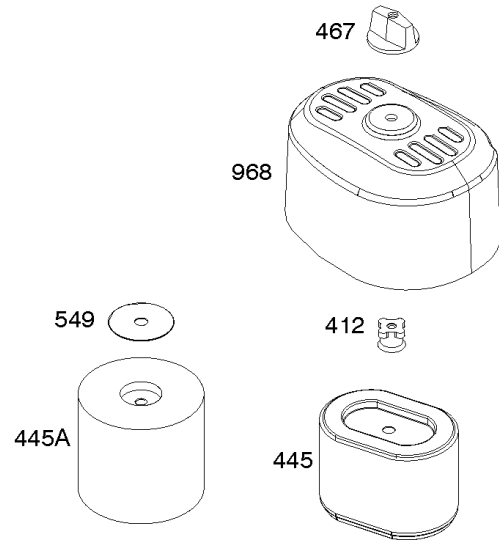

Air Cleaner, Exhaust System

REF NO	PART NO	QTY	DESCRIPTION
11	797262		TUBE, Breather
163	591013		GASKET, Air Cleaner -(Air Cleaner)
300	591028		MUFFLER
300A	591618		MUFFLER
346	699203		SCREW -(Spark Arrestor)
411	797686		SCREW -(Air Cleaner Base to Air Cleaner Bracket)
412	797261		NUT -(Air Cleaner Cover)
445	796970		FILTER, A/C Cartridge
445A	797258		FILTER, A/C Cartridge
467	691985		KNOB, Air Cleaner Cover
536	591034		CLEANER, Air
549	797264		WASHER -(Air Cleaner)
676	797352		DEFLECTOR, Muffler
676A	591711		DEFLECTOR, Muffler
677	699203		SCREW -(Muffler Deflector)
832	591029		GUARD, Muffler
832A	797688		GUARD, Muffler
836	798976		SCREW -(Muffler Guard)
864	799555		ADAPTER, Muffler
875	591027		BASE, Air Cleaner
875A	797265		BASE, Air Cleaner - See Reference 536.
883	797267		GASKET, Exhaust
968	591026		COVER, Air Cleaner
968A	797263		COVER, Air Cleaner
994	799557		ARRESTOR, Spark
1177	590965		NUT -(Muffler)
1302	590457		WASHER -(Muffler Guard)