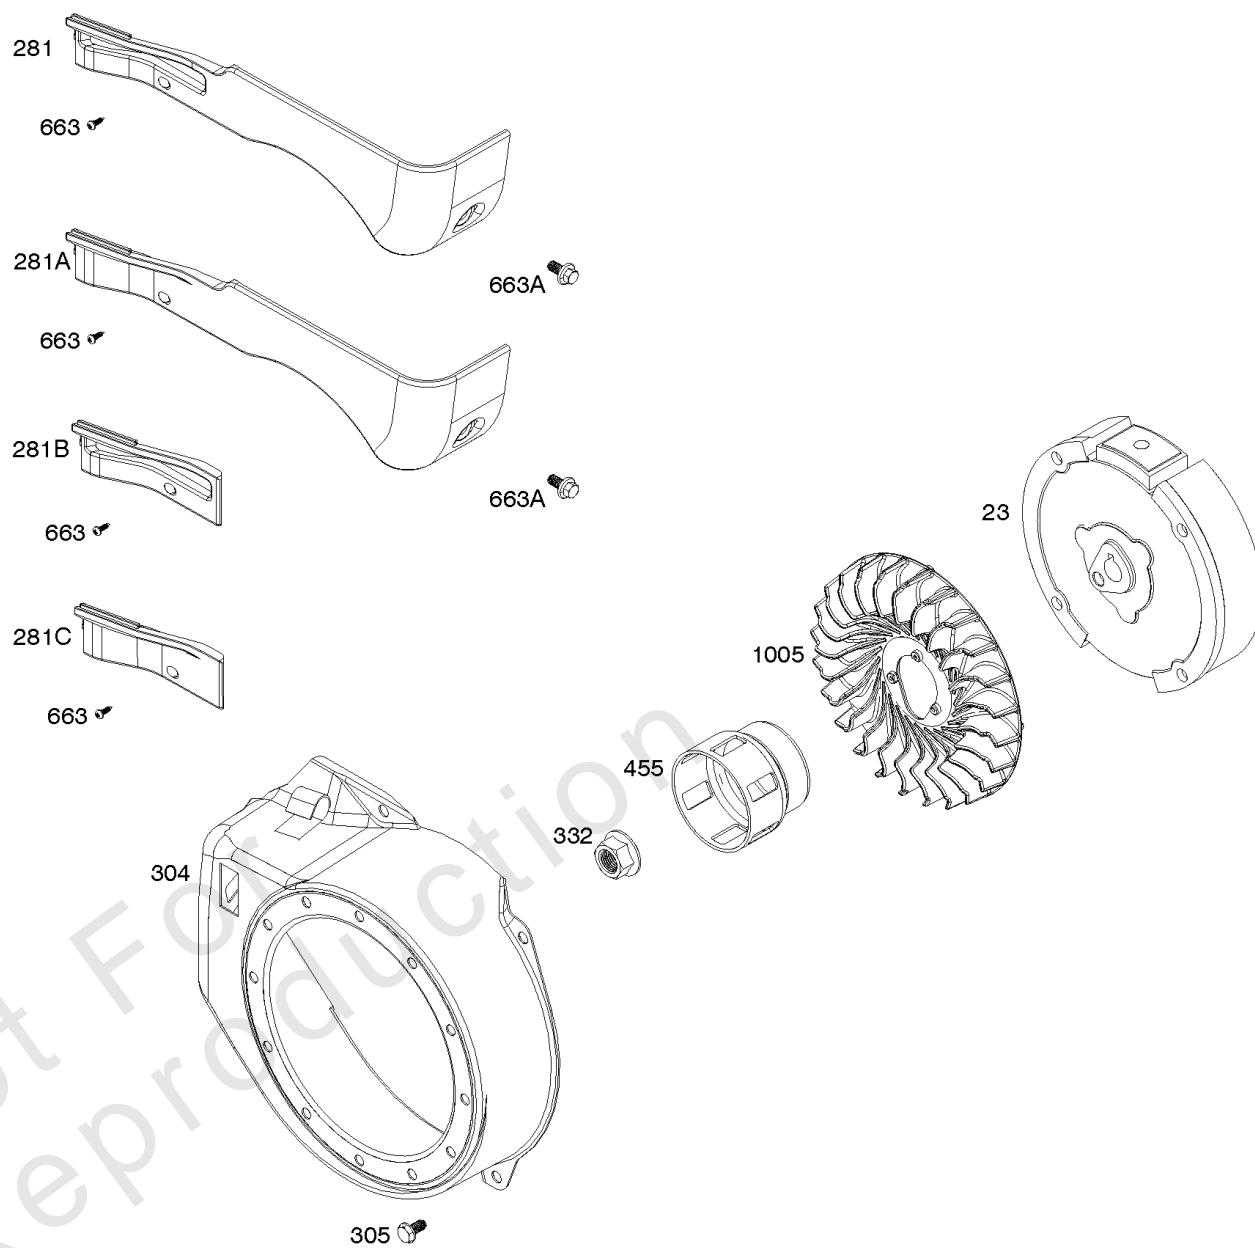

Armature, Controls, Electrical System, Governor Spring, Ignition, Spark Plug

Mfg. No: 083132-1035-F1

Armature, Controls, Electrical System, Governor Spring, Ignition, Spark Plug

REF NO	PART NO	QTY	DESCRIPTION
98	797333		KIT, Idle Speed -(High Speed Adjustment)
98A	797697		KIT, Idle Speed -(High Speed Adjustment)
188	797686		SCREW -(Control Bracket)
188A	798618		SCREW -(Control Bracket)
202	797233		LINK, Mechanical Governor
209	797236		SPRING, Governor
211	797337		SPRING, Governed Idle
222	591024		BRACKET, Control
232	797232		SPRING/LINK, Governor
265	691024		CLAMP, Casing
267	699492		SCREW -(Casing Clamp)
268	691025		CASING, Control Wire -(Cut To Required Length)
269	691026		WIRE, Control -(Cut To Required Length)
270	691027		NUT -(Control Wire Casing)
271	691028		LEVER, Control
286	797772		MODULE, Oil Sensor
333	797343		ARMATURE, Magneto
333A	593455		ARMATURE, Magneto
334	797655		SCREW -(Magneto Armature)
337	798615		PLUG, Spark
341	797699		STUD -(Mounting Bracket) (Remote Choke)
347	797340		SWITCH, Rocker
383	19576S		WRENCH, Spark Plug
485	797339		KNOB, Control
493	797700		BRACKET, Mounting -(Remote Choke)
493A	798632		BRACKET, Mounting -(Oil Sensor Module)
621	692310		SWITCH, Stop
635	797658		BOOT, Spark Plug
635A	797685		BOOT, Spark Plug
729	797341		CLIP, Wire
789	797344		HARNESS, Wiring
789A	797701		HARNESS, Wiring
789E	596586		HARNESS, Wiring
789B	797706		HARNESS, Wiring
789C	798633		HARNESS, Wiring
789D	799224		HARNESS, Wiring
799	797774		SCREW -(Oil Sensor)
1012	590378		RETAINER, Link
1052	798631		SENSOR, Oil
1305	798618		SCREW -(Oil Sensor Module)