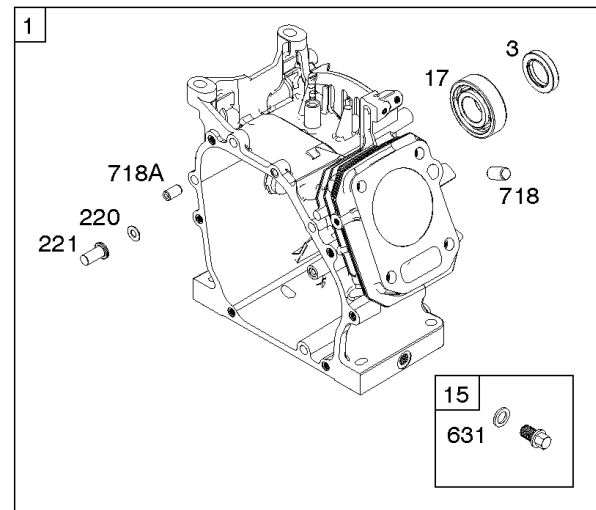

1319 WARNING LABEL

WARNING	
	Read and follow Operating Instructions before running engine.
	Gasoline is flammable. Allow engine to cool at least 2 minutes before refueling.
	Engines emit carbon monoxide, DO NOT run in enclosed area.
	Muffler area temperature may exceed 150°F. Do not touch hot parts.

REQUIRED when replacing parts with warning labels affixed.

1319A WARNING LABEL

REQUIRED when replacing parts with warning labels affixed.

1036 EMISSIONS LABEL