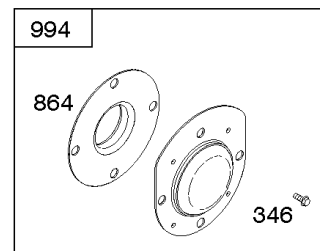

Air Cleaner, Exhaust System

REF NO	PART NO	QTY	DESCRIPTION
11	797262		TUBE, Breather
163	591013		GASKET, Air Cleaner -(Air Cleaner)
300	591028		MUFFLER
300A	591618		MUFFLER
346	699203		SCREW -(Spark Arrestor)
411	797686		SCREW -(Air Cleaner Base to Air Cleaner Bracket)
412	797261		NUT -(Air Cleaner Cover)
445	796970		FILTER, A/C Cartridge
445A	797258		FILTER, A/C Cartridge
467	691985		KNOB, Air Cleaner Cover
536	591034		CLEANER, Air
549	797264		WASHER -(Air Cleaner)
676	797352		DEFLECTOR, Muffler
676A	591711		DEFLECTOR, Muffler
677	699203		SCREW -(Muffler Deflector)
832	591029		GUARD, Muffler
832A	797688		GUARD, Muffler
836	798976		SCREW -(Muffler Guard)
864	799555		ADAPTER, Muffler
875	591027		BASE, Air Cleaner
875A	797265		BASE, Air Cleaner - See Reference 536.
883	797267		GASKET, Exhaust
968	591026		COVER, Air Cleaner
968A	797263		COVER, Air Cleaner
994	799557		ARRESTOR, Spark
1177	590965		NUT -(Muffler)
1302	590457		WASHER -(Muffler Guard)