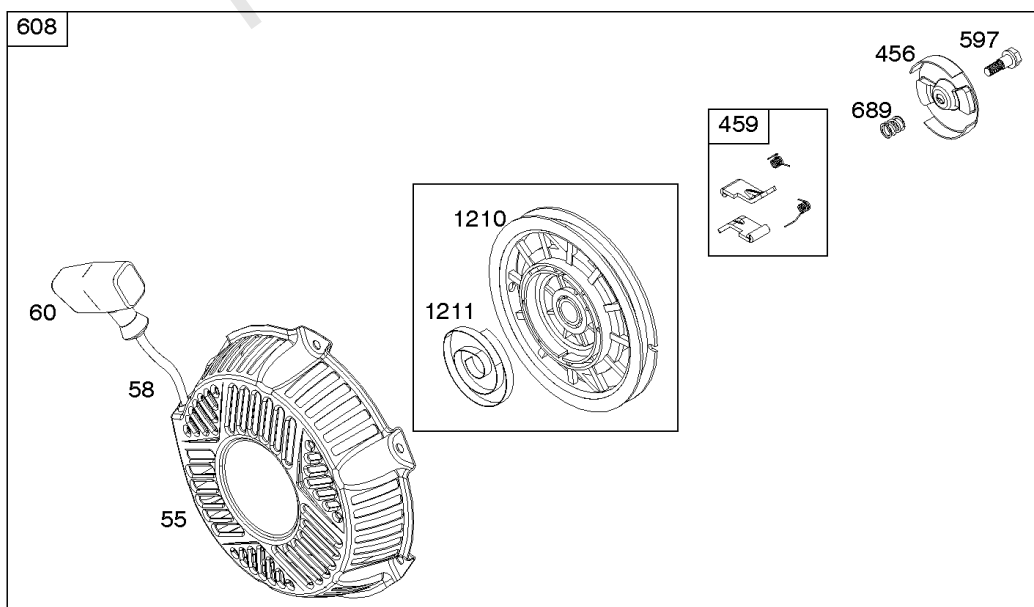

Armature, Controls, Electrical System, Governor Spring, Ignition, Spark Plug

Mfg. No: 083132-1035-F1

Armature, Controls, Electrical System, Governor Spring, Ignition, Spark Plug

REF NO	PART NO	QTY	DESCRIPTION
98	797333		KIT, Idle Speed -(High Speed Adjustment)
98A	797697		KIT, Idle Speed -(High Speed Adjustment)
188	797686		SCREW -(Control Bracket)
188A	798618		SCREW -(Control Bracket)
202	797233		LINK, Mechanical Governor
209	797236		SPRING, Governor
211	797337		SPRING, Governed Idle
222	591024		BRACKET, Control
232	797232		SPRING/LINK, Governor
265	691024		CLAMP, Casing
267	699492		SCREW -(Casing Clamp)
268	691025		CASING, Control Wire -(Cut To Required Length)
269	691026		WIRE, Control -(Cut To Required Length)
270	691027		NUT -(Control Wire Casing)
271	691028		LEVER, Control
286	797772		MODULE, Oil Sensor
333	797343		ARMATURE, Magneto
333A	593455		ARMATURE, Magneto
334	797655		SCREW -(Magneto Armature)
337	798615		PLUG, Spark
341	797699		STUD -(Mounting Bracket) (Remote Choke)
347	797340		SWITCH, Rocker
383	19576S		WRENCH, Spark Plug
485	797339		KNOB, Control
493	797700		BRACKET, Mounting -(Remote Choke)
493A	798632		BRACKET, Mounting -(Oil Sensor Module)
621	692310		SWITCH, Stop
635	797658		BOOT, Spark Plug
635A	797685		BOOT, Spark Plug
729	797341		CLIP, Wire
789	797344		HARNESS, Wiring
789A	797701		HARNESS, Wiring
789E	596586		HARNESS, Wiring
789B	797706		HARNESS, Wiring
789C	798633		HARNESS, Wiring
789D	799224		HARNESS, Wiring
799	797774		SCREW -(Oil Sensor)
1012	590378		RETAINER, Link
1052	798631		SENSOR, Oil
1305	798618		SCREW -(Oil Sensor Module)