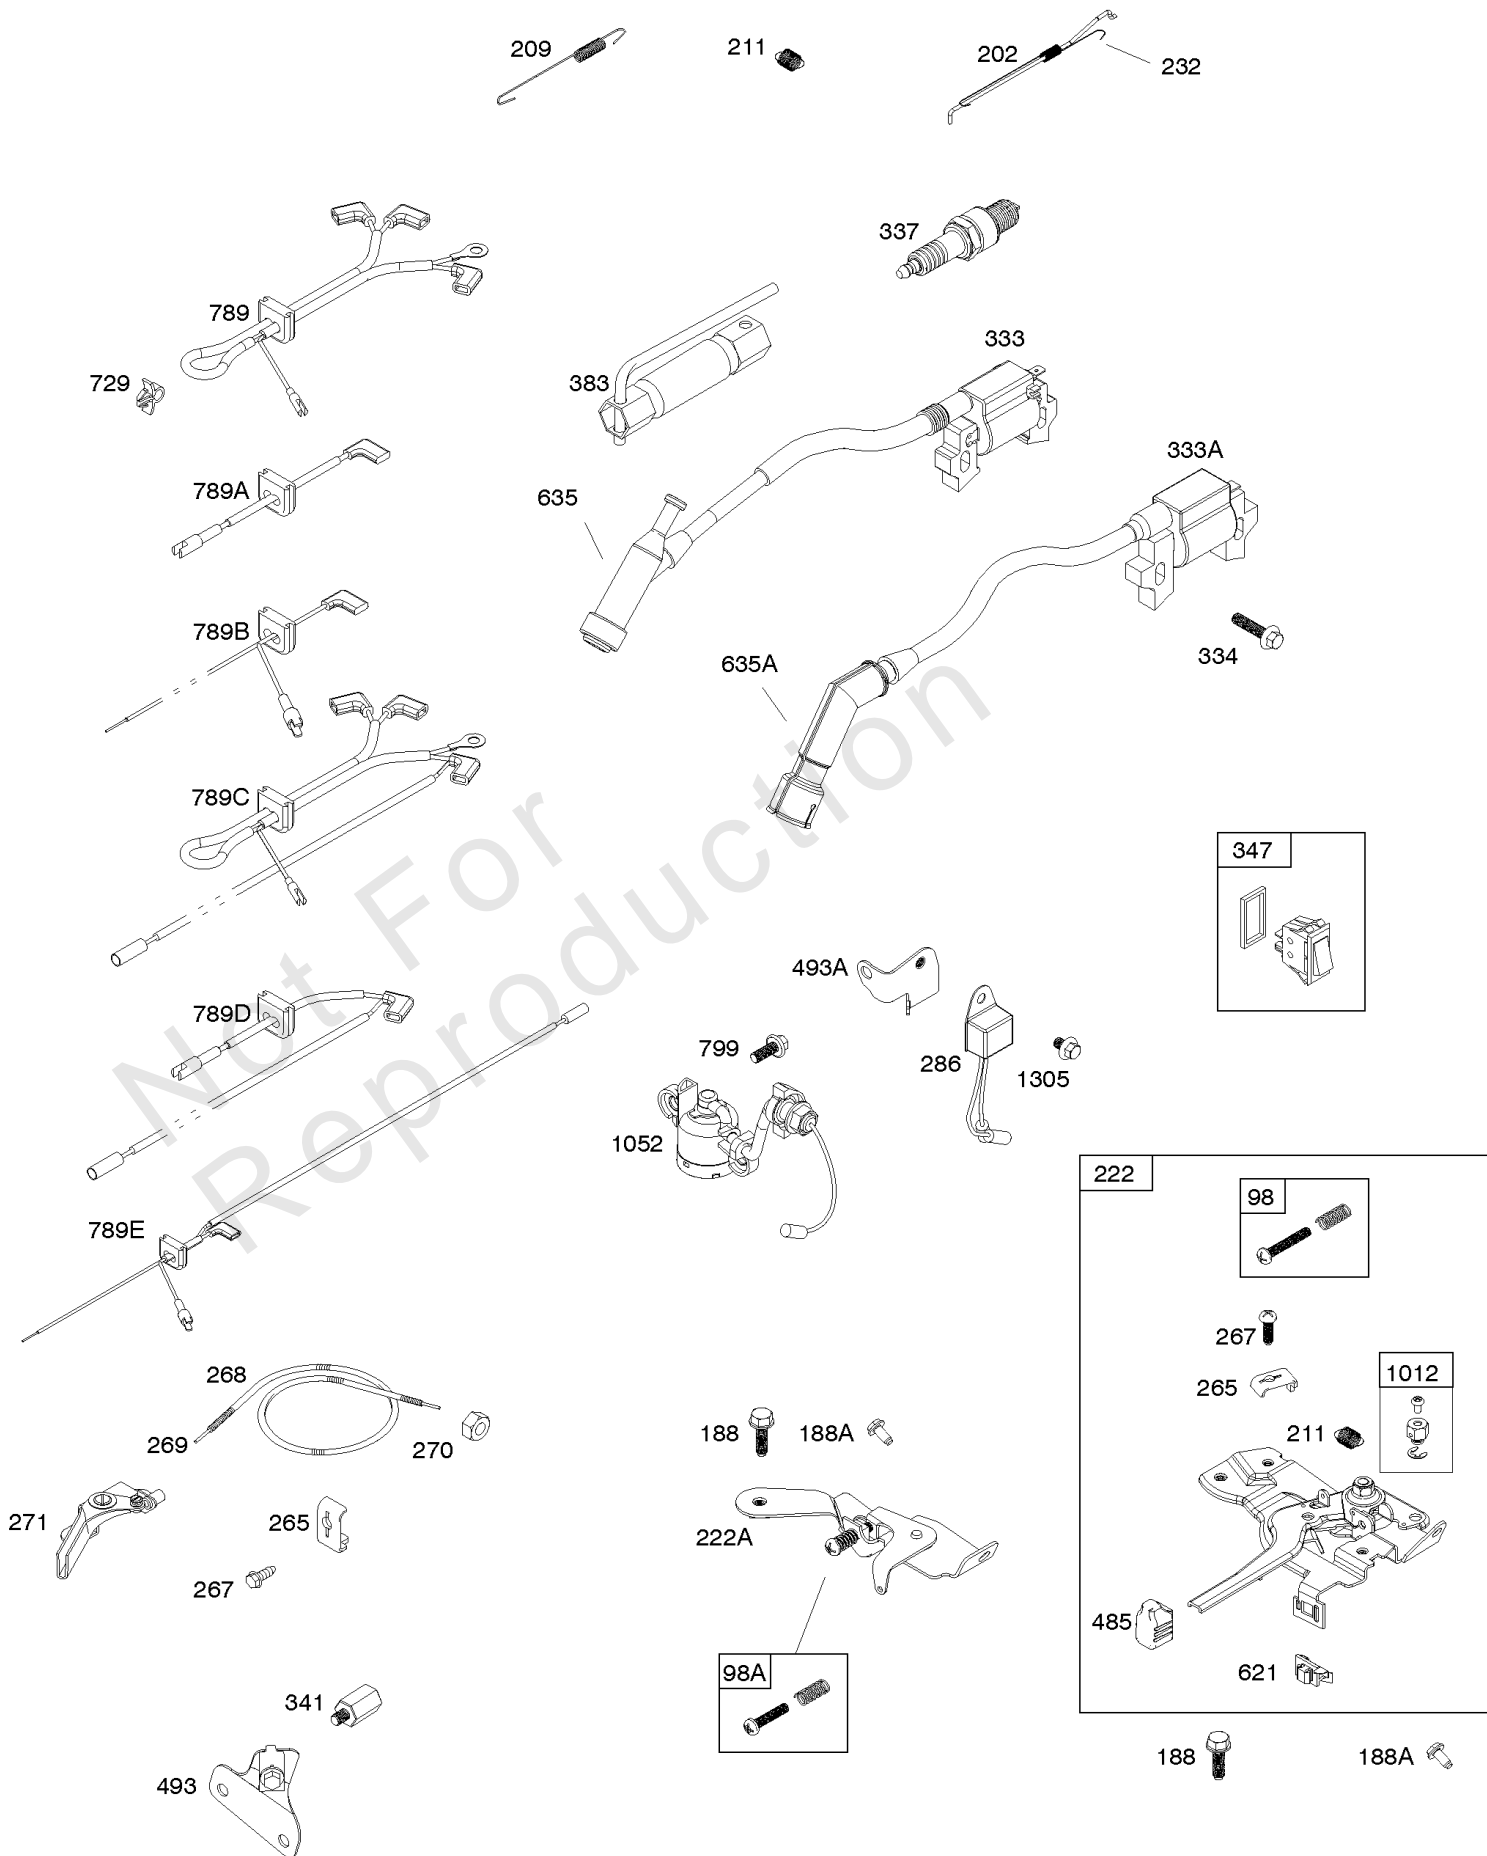

Armature, Controls, Electrical System, Governor Spring, Ignition, Spark Plug

Mfg. No: 083132-1035-F1

Armature, Controls, Electrical System, Governor Spring, Ignition, Spark Plug

REF NO	PART NO	QTY	DESCRIPTION
98	797333		KIT, Idle Speed -(High Speed Adjustment)
98A	797697		KIT, Idle Speed -(High Speed Adjustment)
188	797686		SCREW -(Control Bracket)
188A	798618		SCREW -(Control Bracket)
202	797233		LINK, Mechanical Governor
209	797236		SPRING, Governor
211	797337		SPRING, Governed Idle
222	591024		BRACKET, Control
232	797232		SPRING/LINK, Governor
265	691024		CLAMP, Casing
267	699492		SCREW -(Casing Clamp)
268	691025		CASING, Control Wire -(Cut To Required Length)
269	691026		WIRE, Control -(Cut To Required Length)
270	691027		NUT -(Control Wire Casing)
271	691028		LEVER, Control
286	797772		MODULE, Oil Sensor
333	797343		ARMATURE, Magneto
333A	593455		ARMATURE, Magneto
334	797655		SCREW -(Magneto Armature)
337	798615		PLUG, Spark
341	797699		STUD -(Mounting Bracket) (Remote Choke)
347	797340		SWITCH, Rocker
383	19576S		WRENCH, Spark Plug
485	797339		KNOB, Control
493	797700		BRACKET, Mounting -(Remote Choke)
493A	798632		BRACKET, Mounting -(Oil Sensor Module)
621	692310		SWITCH, Stop
635	797658		BOOT, Spark Plug
635A	797685		BOOT, Spark Plug
729	797341		CLIP, Wire
789	797344		HARNESS, Wiring
789A	797701		HARNESS, Wiring
789E	596586		HARNESS, Wiring
789B	797706		HARNESS, Wiring
789C	798633		HARNESS, Wiring
789D	799224		HARNESS, Wiring
799	797774		SCREW -(Oil Sensor)
1012	590378		RETAINER, Link
1052	798631		SENSOR, Oil
1305	798618		SCREW -(Oil Sensor Module)